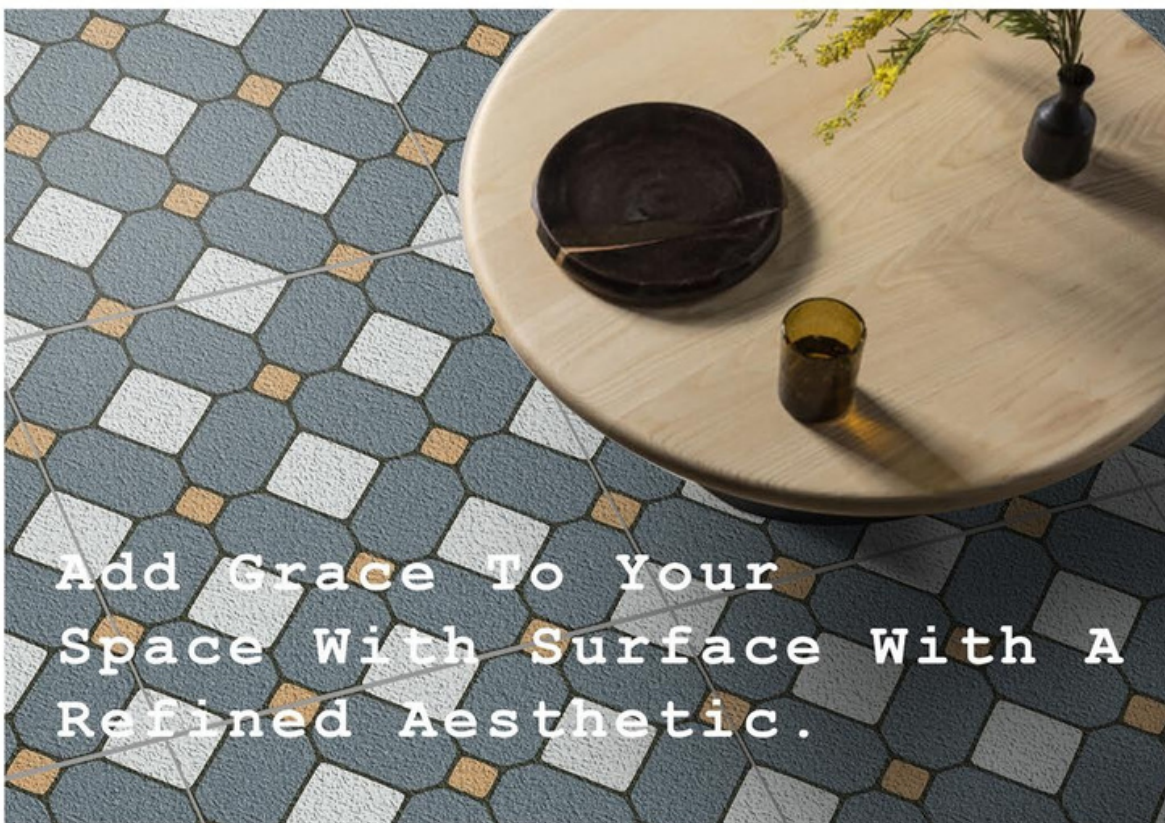

MODERN SURFACE
WITH
NATURAL TEXTURE

COLLECTION
2024

400x400MM
PARKING TILES

MAKER_143

MAKER_144

MAKER_146

COLLECTION
2024

400x400MM
PARKING TILES