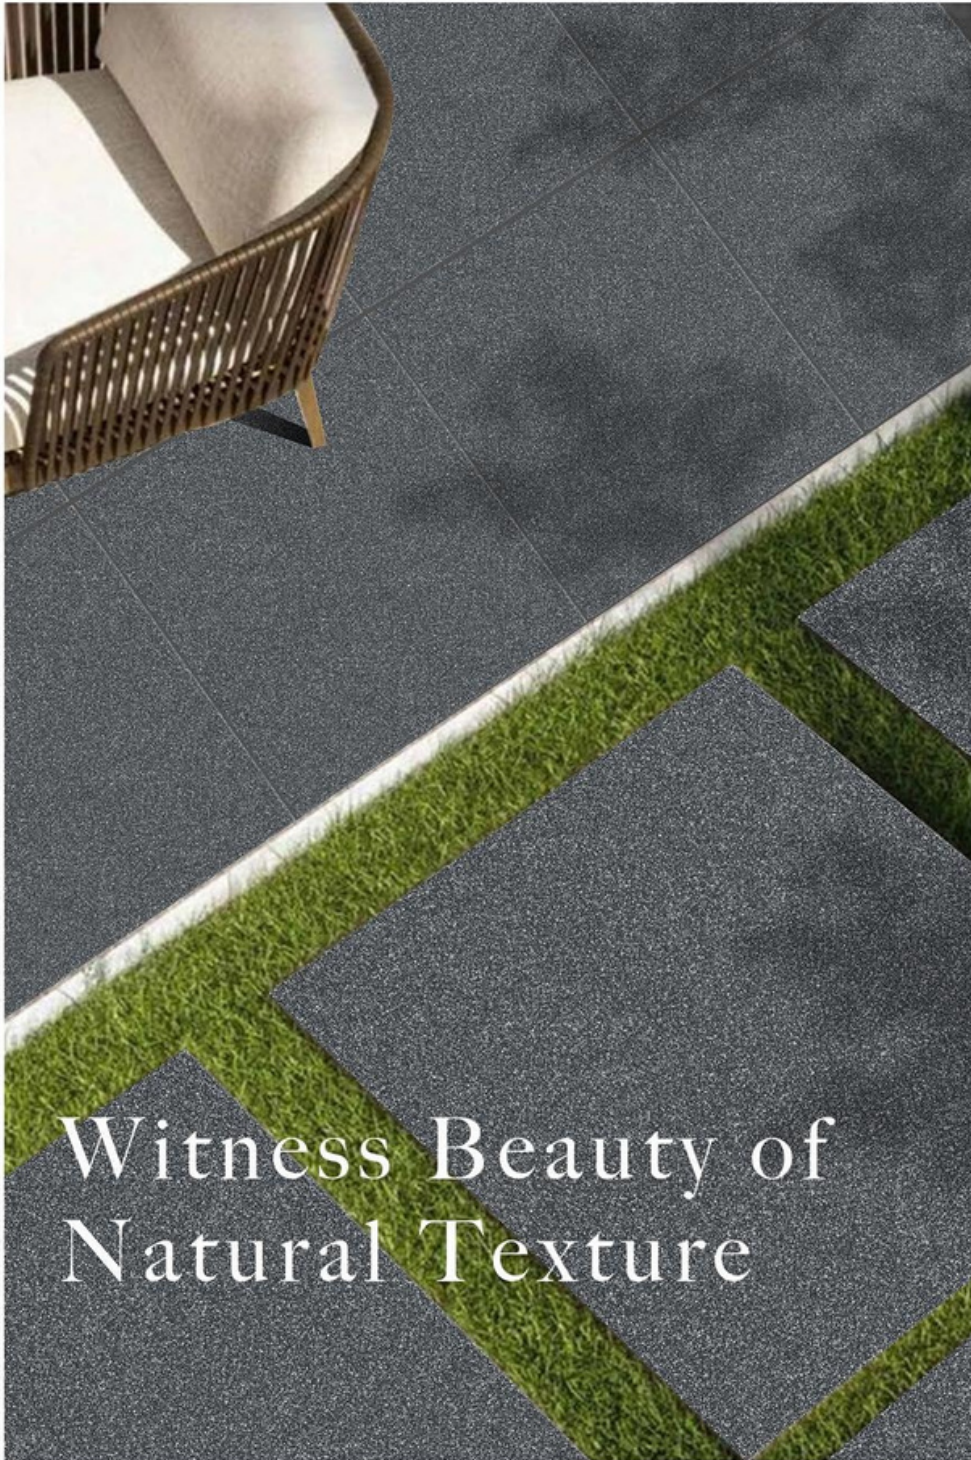

COLLECTION
2024

400x400MM
PARKING TILES

Witness Beauty of
Natural Texture

COLLECTION
2024

400x400MM
PARKING TILES

MAKER_060

MAKER_061 D

MAKER_061 L