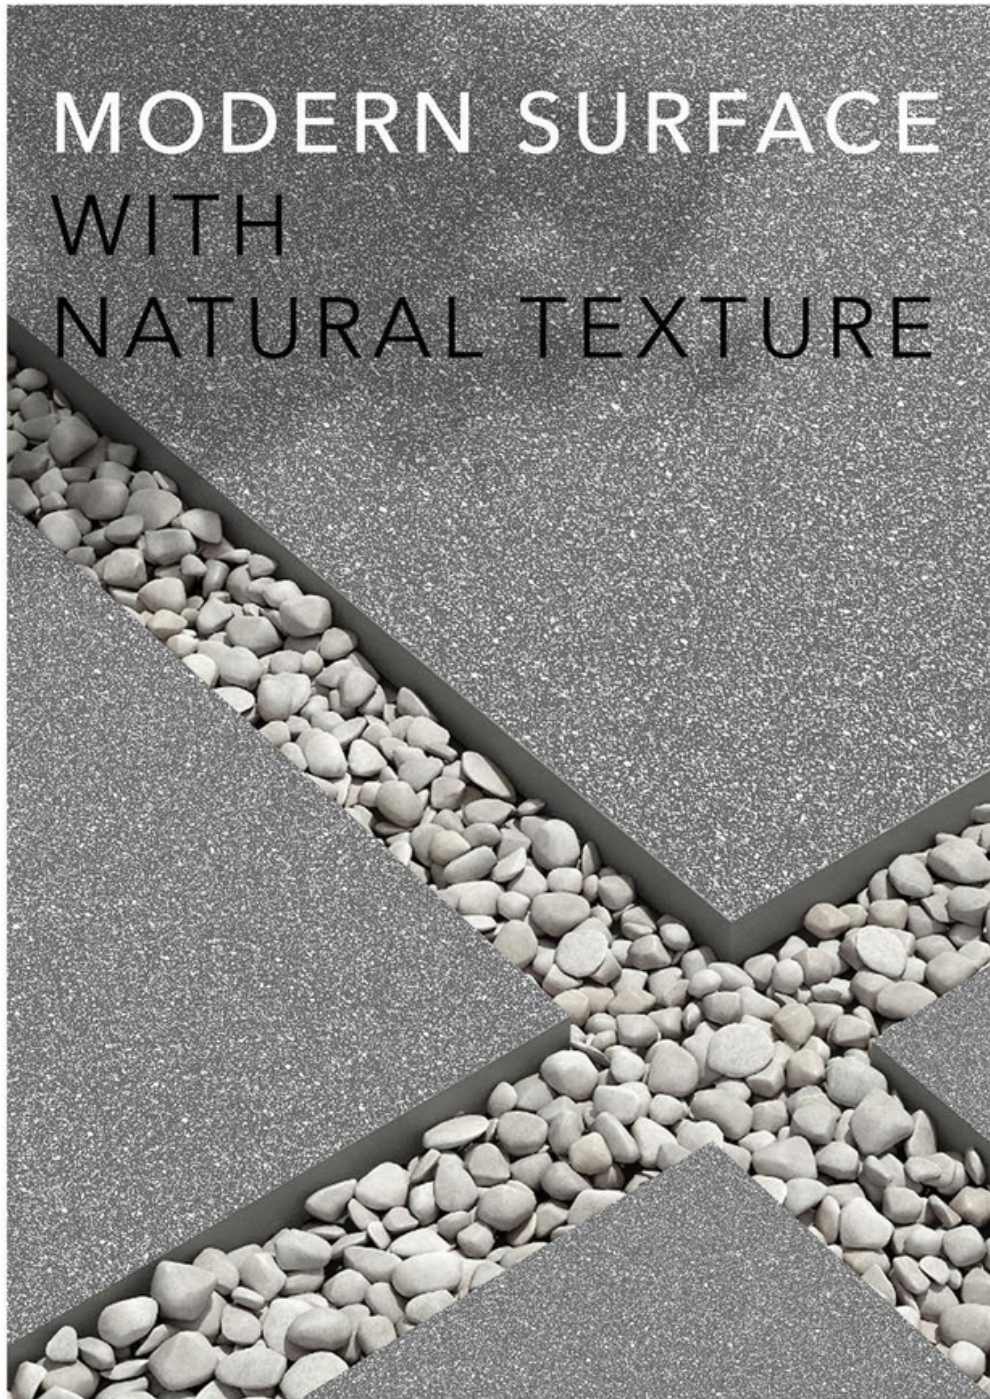

COLLECTION
2024

400x400MM
PARKING TILES

Witness Beauty of
Natural Texture

COLLECTION
2024

400x400MM
PARKING TILES

MAKER_060

MAKER_061 D

MAKER_061 L