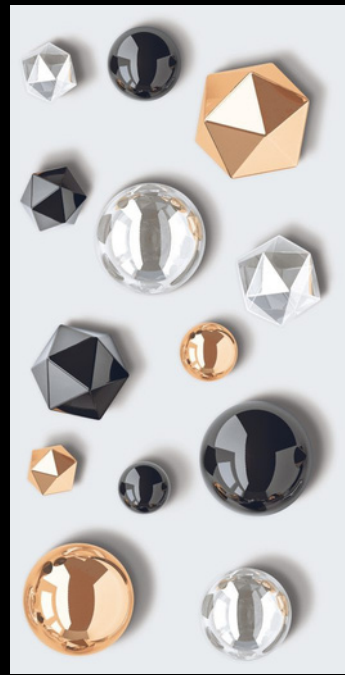

SKY WORLD CERAMIC

600x
1200mm

3D &
MIRROR
COLLECTION

**600x
1200mm**

3D

COLLECTION

Experience depth and dimension with our 3D tile collection, adding texture and intrigue to your space.

3D-4502

3D-4504

3D-4507

3D-4511

3D-4512

3D-4518

3D-4519

3D-4520

3D-4522

3D-4524

3D-4525

3D-4531

3D-4533

3D-4535

3D-4542

3D-4543

velton

MYRA GREY

MINT ONIX

ROCKEY MOUNTAIN

SNOW BLUE

VENTEO GREY

WAVY SNOW