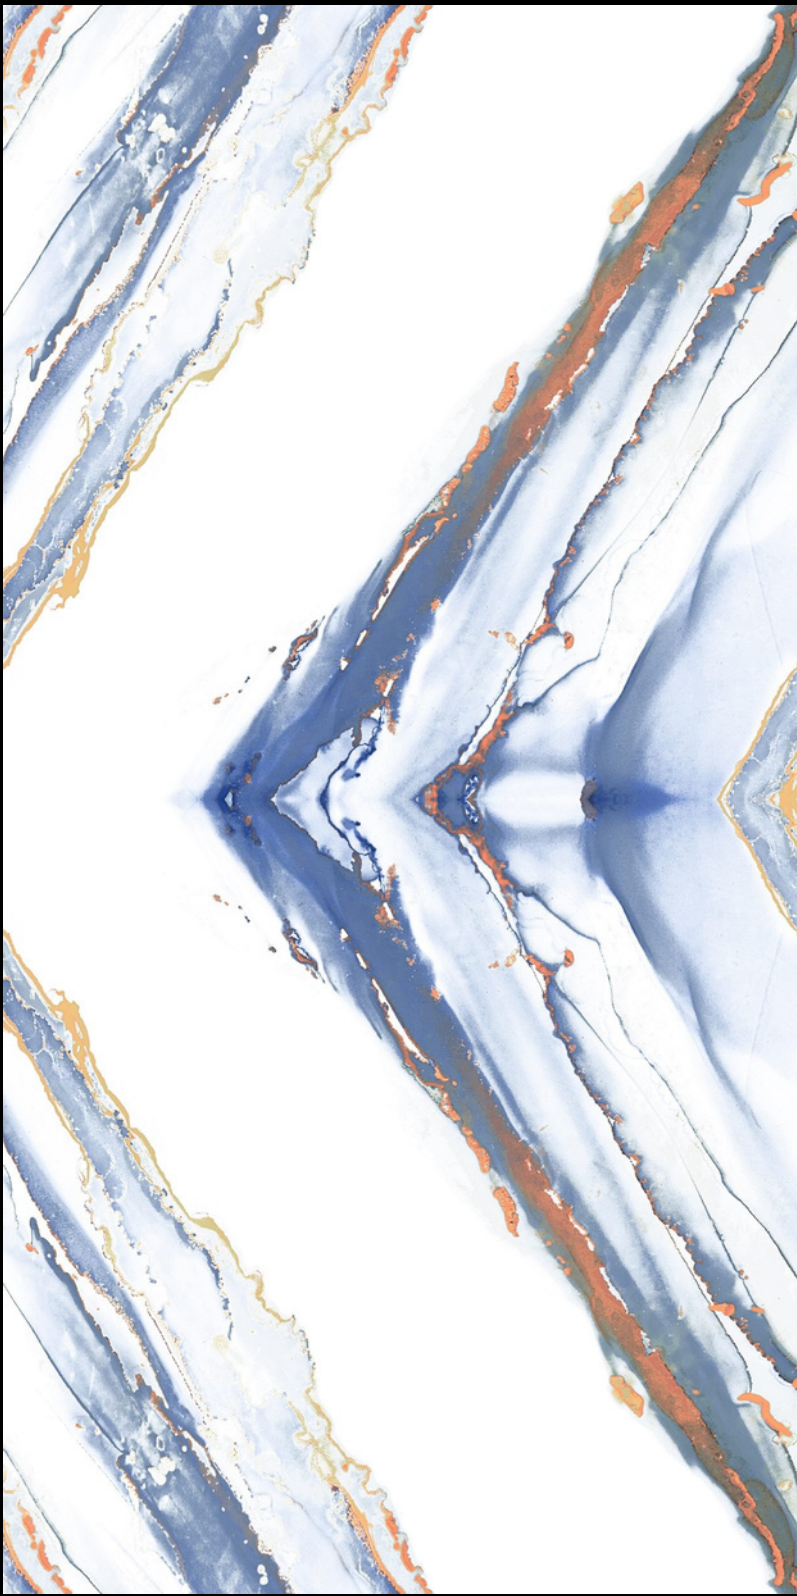

SKY WORLD CERAMIC

600x
1200mm

3D &
MIRROR
COLLECTION

**600x
1200mm**

3D

COLLECTION

Experience depth and dimension with our 3D tile collection, adding texture and intrigue to your space.

3D-4502

3D-4524

3D-4525

3D-4531

3D-4533

3D-4535

3D-4542

3D-4543

velton

MYRA GREY

MINT ONIX

ROCKEY MOUNTAIN

SNOW BLUE

VENTEO GREY

WAVY SNOW