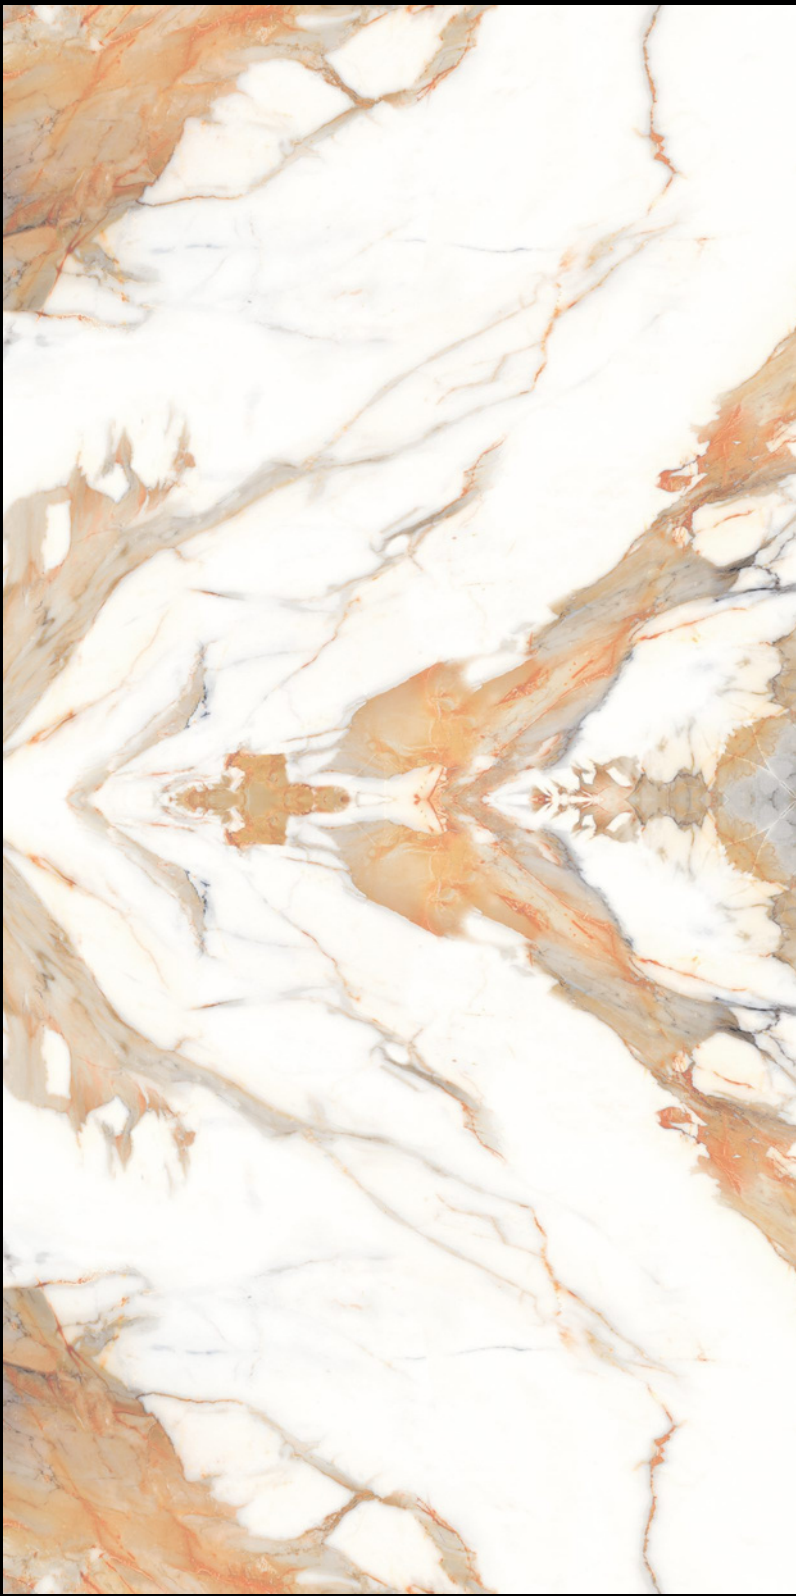

FABRONI BROWN