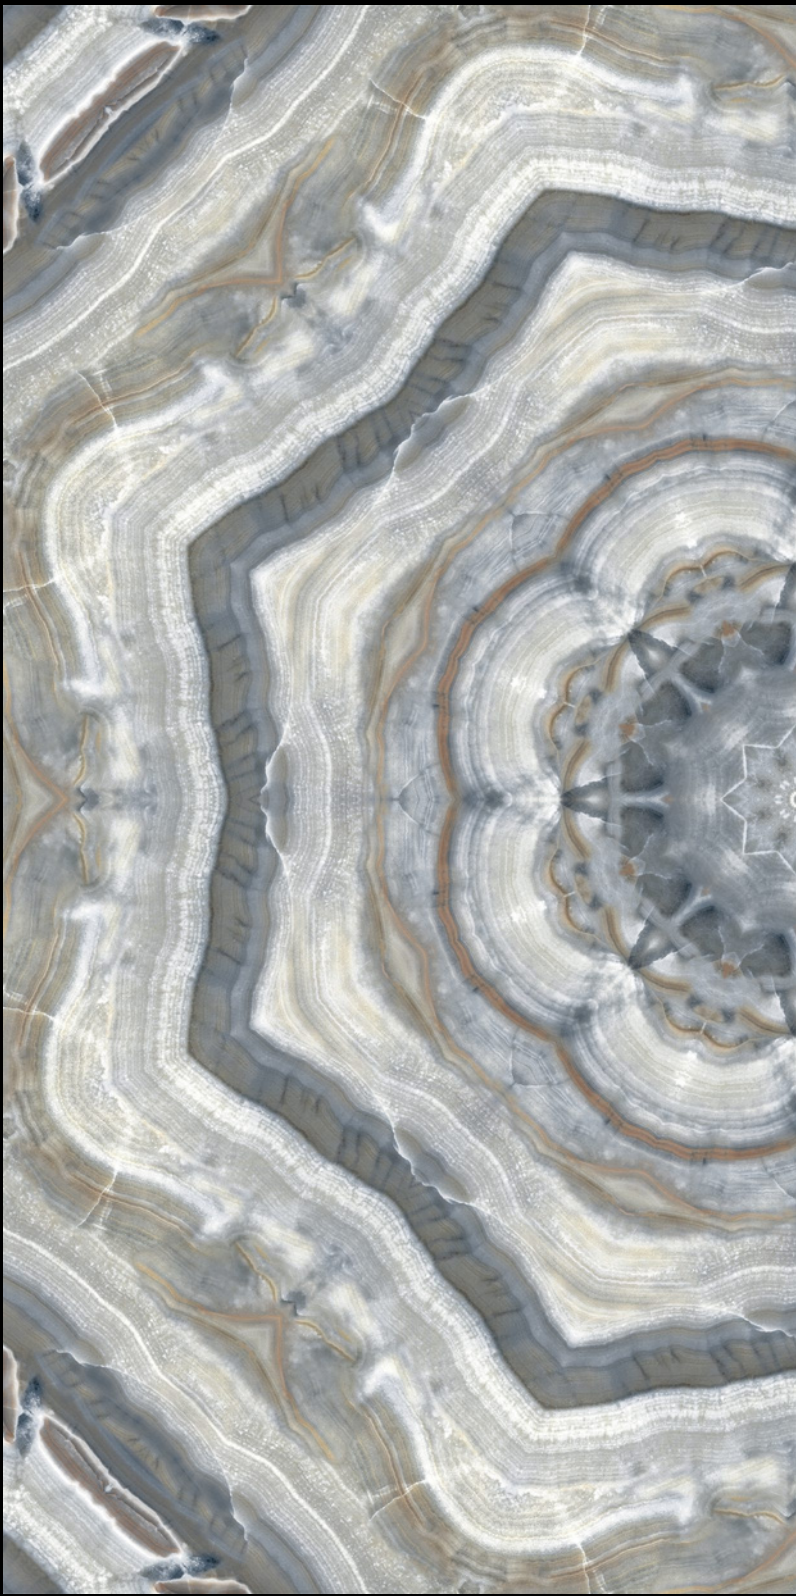

SKY WORLD CERAMIC

600x
1200mm

3D &
MIRROR
COLLECTION

**600x
1200mm**

3D

COLLECTION

Experience depth and dimension with our 3D tile collection, adding texture and intrigue to your space.

3D-4502

3D-4524

3D-4525

3D-4531

3D-4533

3D-4535

3D-4542

3D-4543

velton

MYRA GREY

MINT ONIX

ROCKEY MOUNTAIN

SNOW BLUE

VENTEO GREY

WAVY SNOW