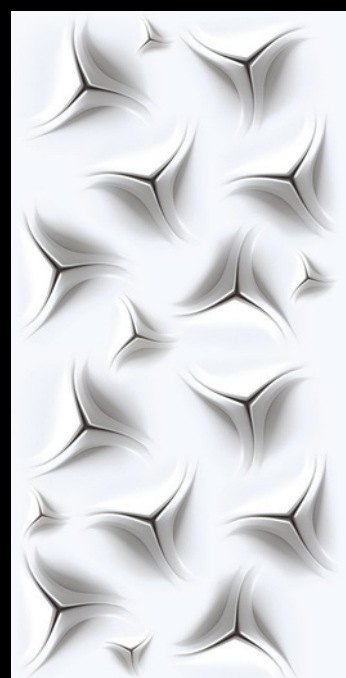

SKY WORLD CERAMIC

600x
1200mm

3D &
MIRROR
COLLECTION

**600x
1200mm**

3D

COLLECTION

Experience depth and dimension with our 3D tile collection, adding texture and intrigue to your space.

3D-4502

3D-4504

3D-4507

3D-4511

3D-4512

3D-4518

3D-4519

3D-4520

3D-4522

3D-4524

3D-4525

3D-4531

3D-4533

3D-4535

3D-4542

3D-4543

velton