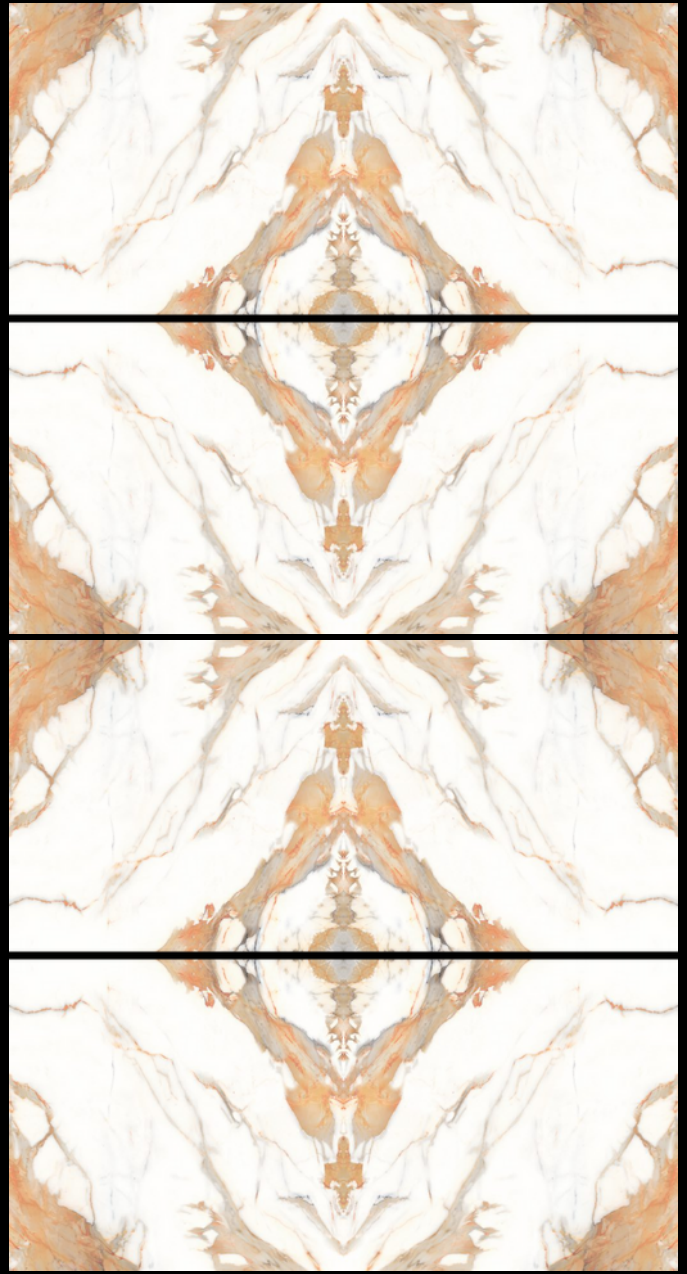

SKY WORLD CERAMIC

600x
1200mm

3D &
MIRROR
COLLECTION

**600x
1200mm**

3D

COLLECTION

Experience depth and dimension with our 3D tile collection, adding texture and intrigue to your space.

3D-4502

**600x
1200mm**

**MIRROR
COLLECTION**

Reflect elegance and style with our mirror tiles, perfect for creating a sense of space and luxury.

CHRISTA WHITE

FENIX GREY

FLORIDA BROWN

FABRONI BROWN

MORENO AZUL

MYRA GREY

MINT ONIX

ROCKEY MOUNTAIN

SNOW BLUE

VENTEO GREY

WAVY SNOW