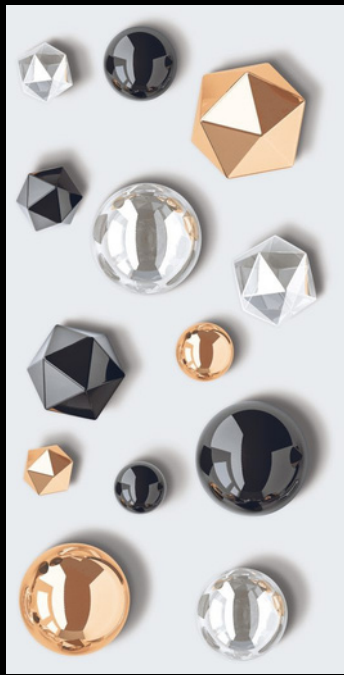

SKY WORLD CERAMIC

600x
1200mm

3D &
MIRROR
COLLECTION

**600x
1200mm**

3D

COLLECTION

Experience depth and dimension with our 3D tile collection, adding texture and intrigue to your space.

3D-4502

3D-4504

3D-4507

3D-4511

3D-4512

3D-4518

3D-4519

3D-4520

3D-4522

3D-4524

3D-4525

3D-4531

3D-4533

3D-4535

3D-4542

3D-4543

velton

MYRA GREY

MINT ONIX

ROCKEY MOUNTAIN

SNOW BLUE

VENTEO GREY

WAVY SNOW