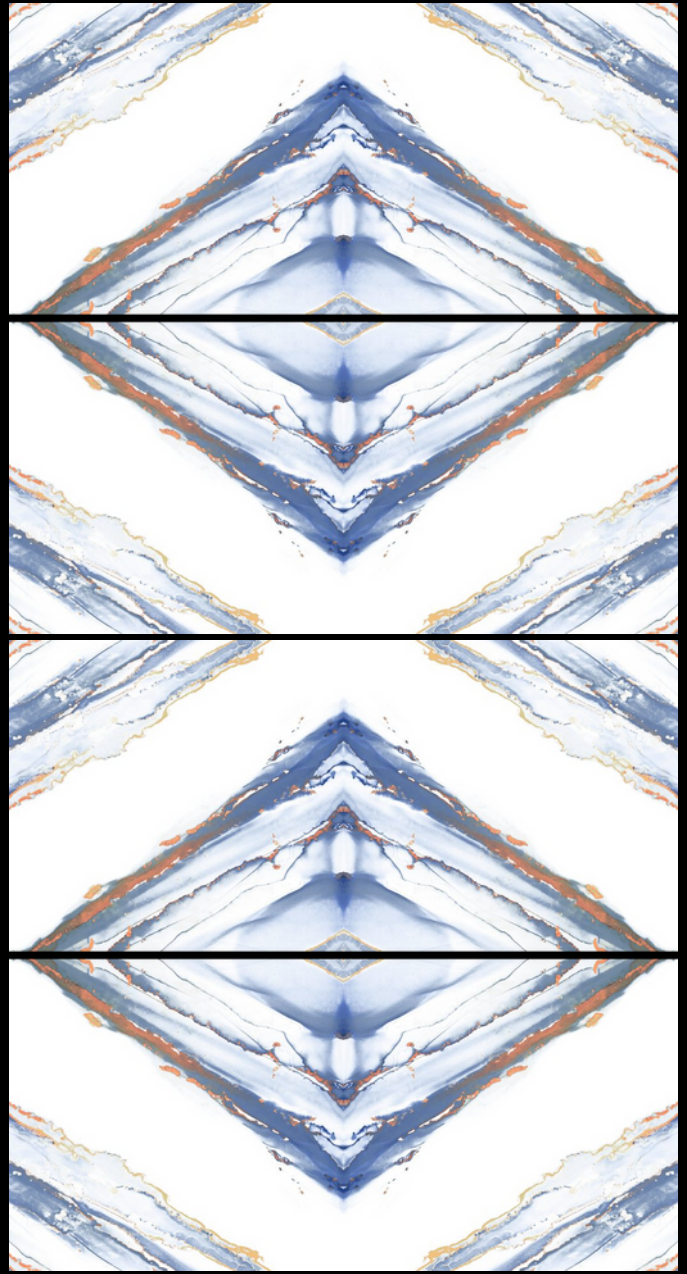

SKY WORLD CERAMIC

600x
1200mm

3D &
MIRROR
COLLECTION

**600x
1200mm**

3D

COLLECTION

Experience depth and dimension with our 3D tile collection, adding texture and intrigue to your space.

3D-4502

MYRA GREY

MINT ONIX

ROCKEY MOUNTAIN

SNOW BLUE

VENTEO GREY

WAVY SNOW