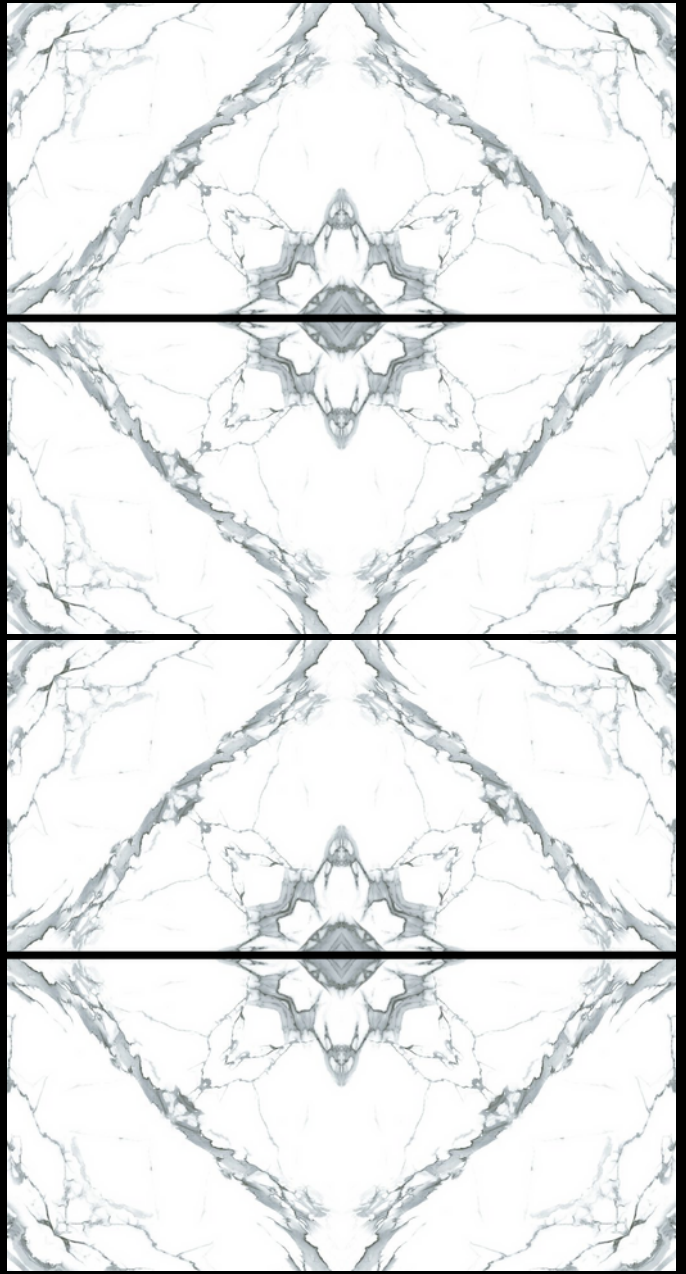

VENTEO GREY