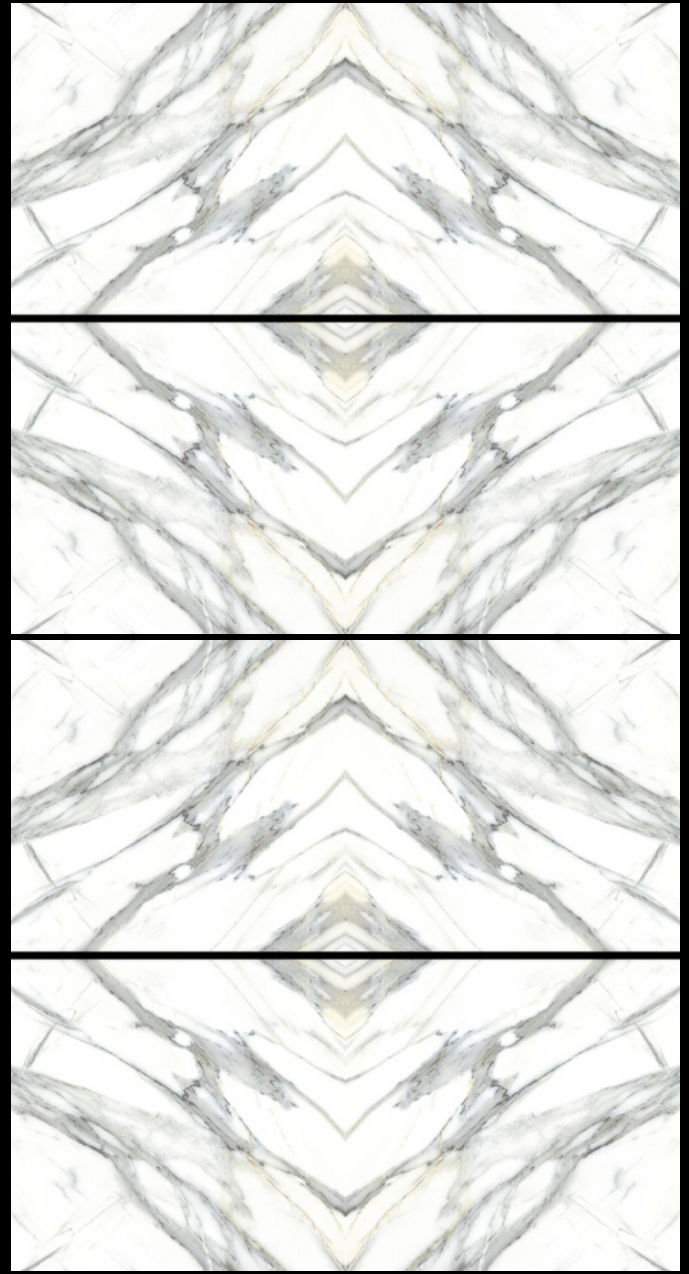

SKY WORLD CERAMIC

600x
1200mm

3D &
MIRROR
COLLECTION

**600x
1200mm**

3D

COLLECTION

Experience depth and dimension with our 3D tile collection, adding texture and intrigue to your space.

3D-4502

**600x
1200mm**

**MIRROR
COLLECTION**

Reflect elegance and style with our mirror tiles, perfect for creating a sense of space and luxury.

CHRISTA WHITE

FENIX GREY

FLORIDA BROWN

FABRONI BROWN

MORENO AZUL

MYRA GREY

MINT ONIX

ROCKEY MOUNTAIN

SNOW BLUE

VENTEO GREY

WAVY SNOW