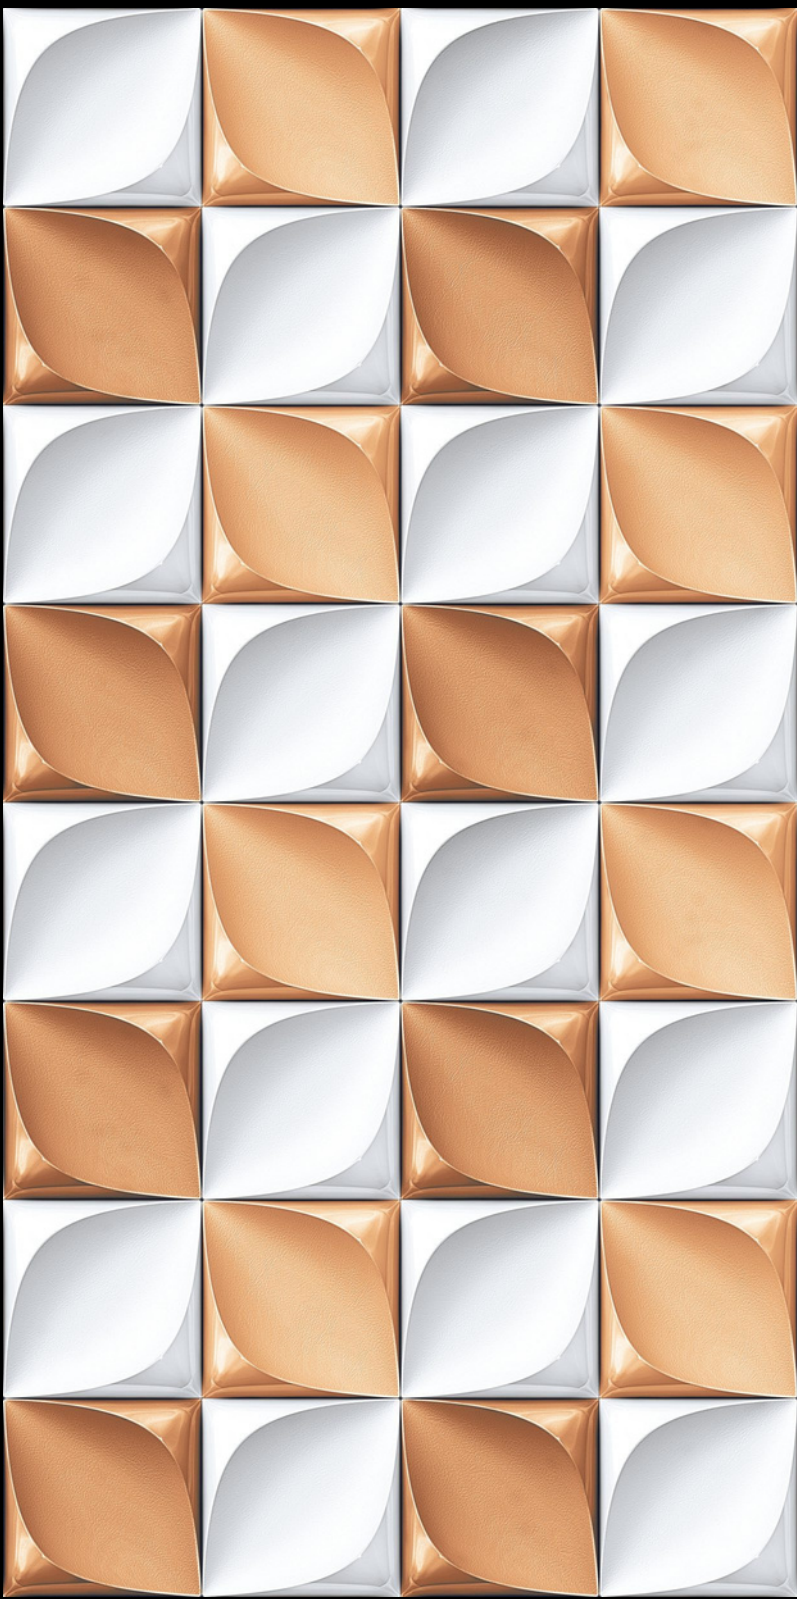

SKY WORLD CERAMIC

600x
1200mm

3D &
MIRROR
COLLECTION

**600x
1200mm**

3D

COLLECTION

Experience depth and dimension with our 3D tile collection, adding texture and intrigue to your space.

3D-4502

3D-4504

3D-4507

3D-4511

3D-4512

3D-4518

3D-4519

3D-4520

3D-4522

3D-4524

3D-4525

3D-4531

3D-4533

3D-4535

3D-4542

3D-4543

velton

MYRA GREY

MINT ONIX

ROCKEY MOUNTAIN

SNOW BLUE

VENTEO GREY

WAVY SNOW