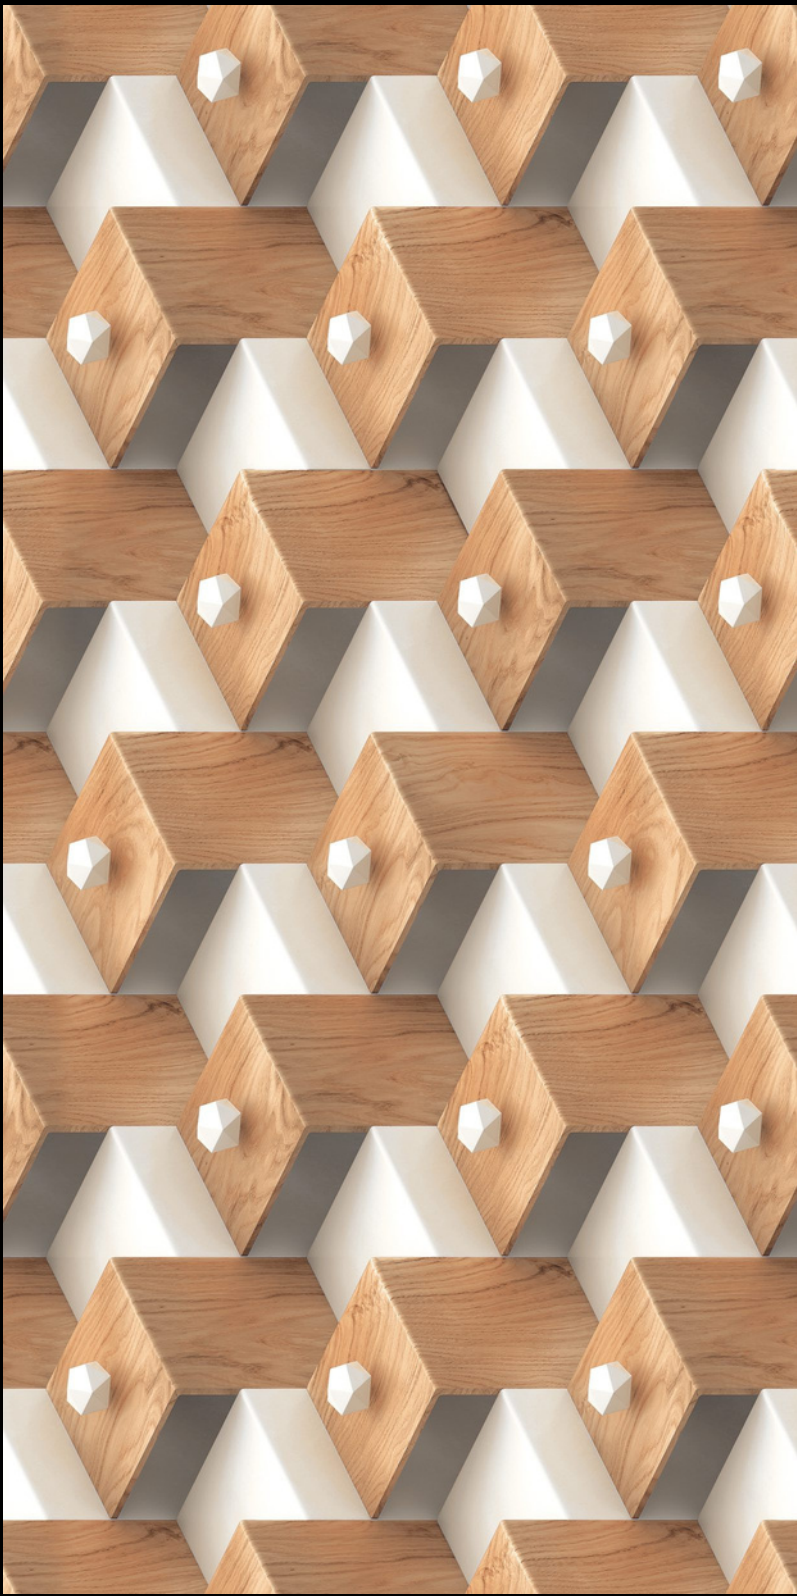

SKY WORLD CERAMIC

600x
1200mm

3D &
MIRROR
COLLECTION

**600x
1200mm**

3D

COLLECTION

Experience depth and dimension with our 3D tile collection, adding texture and intrigue to your space.

3D-4502

3D-4504

3D-4507

3D-4511

3D-4512

3D-4518

3D-4519

3D-4520

3D-4522

3D-4524

3D-4525

3D-4531

3D-4533

3D-4535

3D-4542

3D-4543

velton