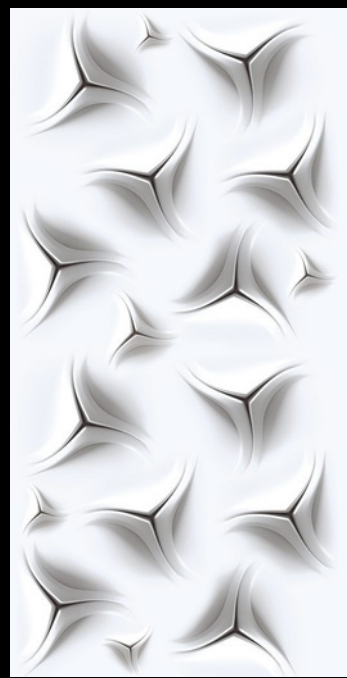

SKY WORLD CERAMIC

600x
1200mm

3D &
MIRROR
COLLECTION

**600x
1200mm**

3D

COLLECTION

Experience depth and dimension with our 3D tile collection, adding texture and intrigue to your space.

3D-4502

3D-4504

3D-4507

3D-4511

3D-4512

3D-4518

3D-4519

3D-4520

3D-4522

3D-4524

3D-4525

3D-4531

3D-4533

3D-4535

3D-4542

3D-4543

velton