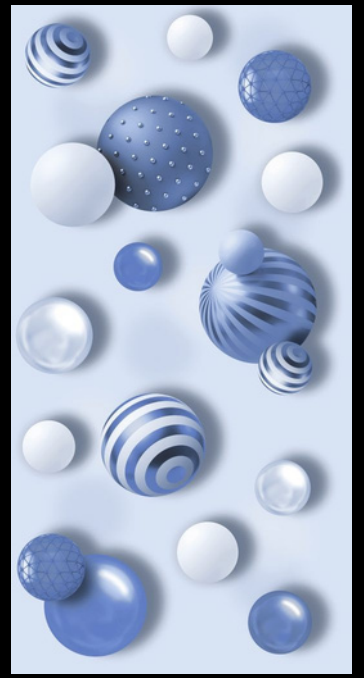

SKY WORLD CERAMIC

600x
1200mm

3D &
MIRROR
COLLECTION

**600x
1200mm**

3D

COLLECTION

Experience depth and dimension with our 3D tile collection, adding texture and intrigue to your space.

3D-4502

3D-4504

3D-4507

3D-4511

3D-4512

3D-4518

3D-4519

3D-4520

3D-4522

3D-4524

3D-4525

3D-4531

3D-4533

3D-4535

3D-4542

3D-4543

velton

MYRA GREY

MINT ONIX

ROCKEY MOUNTAIN

SNOW BLUE

VENTEO GREY

WAVY SNOW