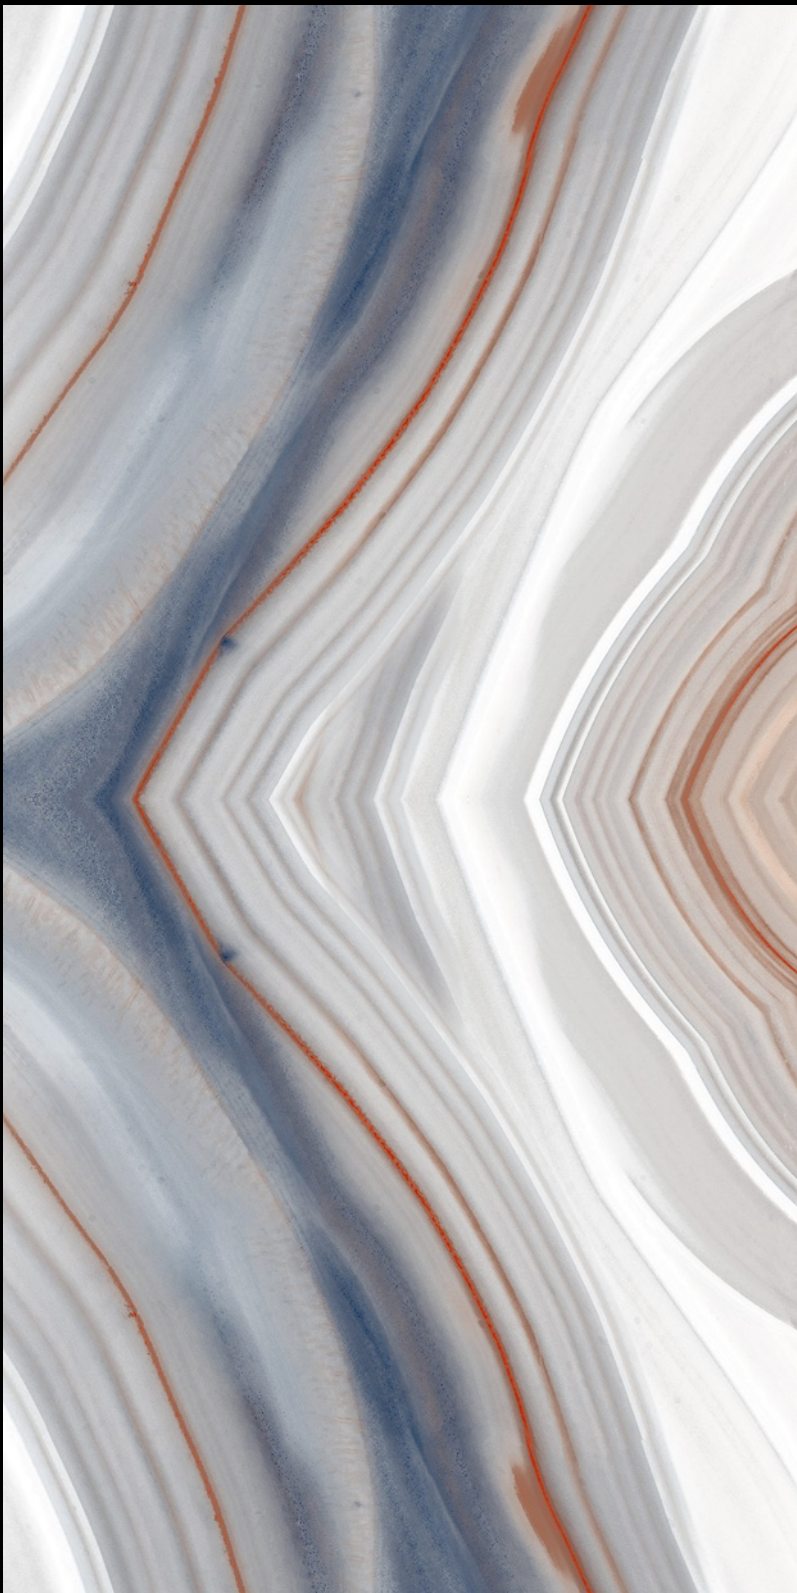

SKY WORLD CERAMIC

600x
1200mm

3D &
MIRROR
COLLECTION

**600x
1200mm**

3D

COLLECTION

Experience depth and dimension with our 3D tile collection, adding texture and intrigue to your space.

3D-4502

MYRA GREY

MINT ONIX

ROCKEY MOUNTAIN

SNOW BLUE

VENTEO GREY

WAVY SNOW