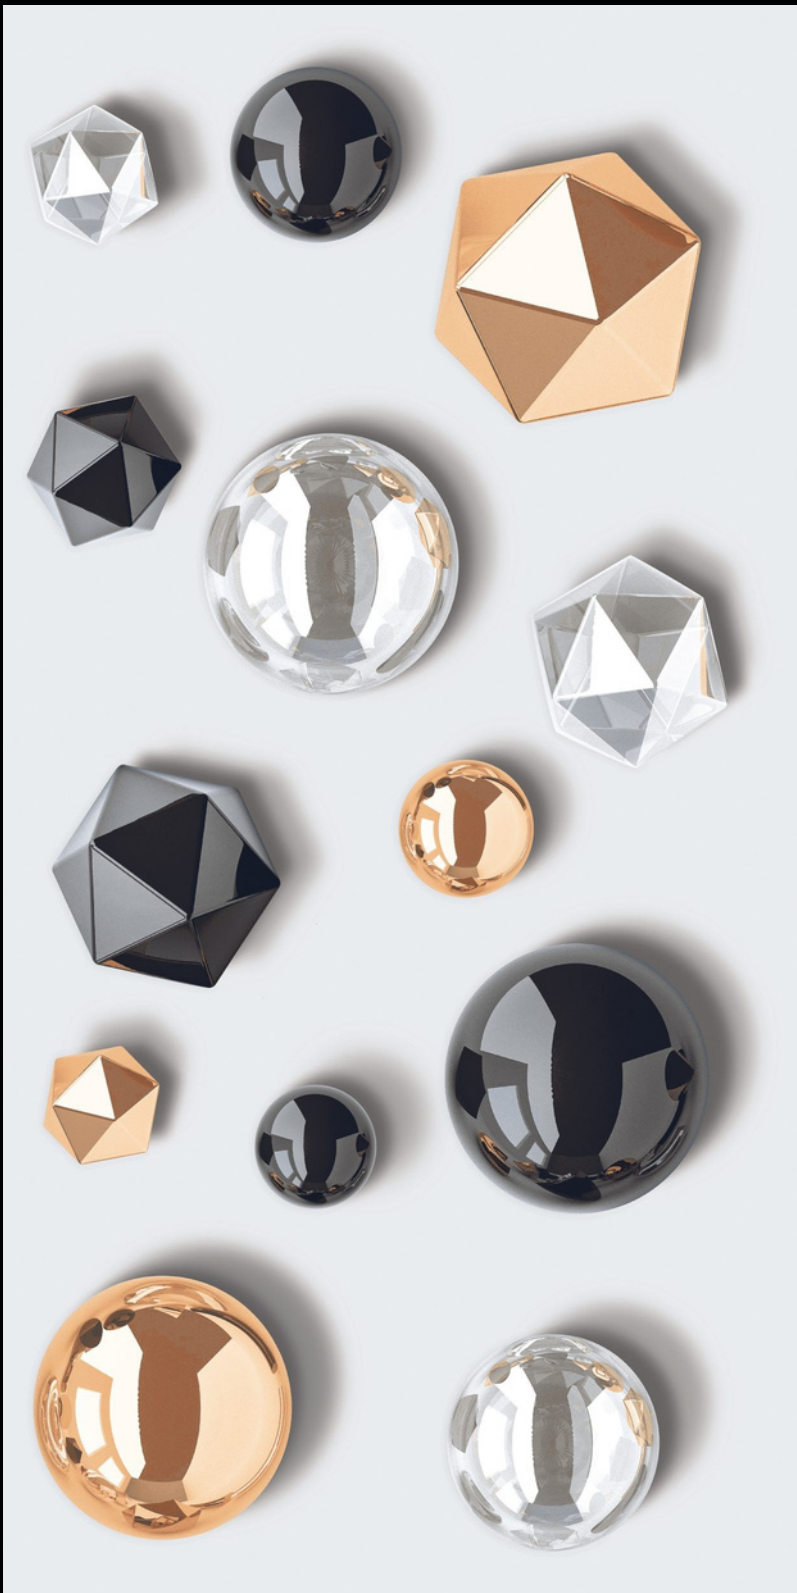

SKY WORLD CERAMIC

600x
1200mm

3D &
MIRROR
COLLECTION

**600x
1200mm**

3D

COLLECTION

Experience depth and dimension with our 3D tile collection, adding texture and intrigue to your space.

3D-4502

3D-4504

3D-4507

3D-4511

3D-4512

3D-4518

3D-4519

3D-4520

3D-4522

3D-4524

3D-4525

3D-4531

3D-4533

3D-4535

3D-4542

3D-4543

velton

MYRA GREY

MINT ONIX

ROCKEY MOUNTAIN

SNOW BLUE

VENTEO GREY

WAVY SNOW