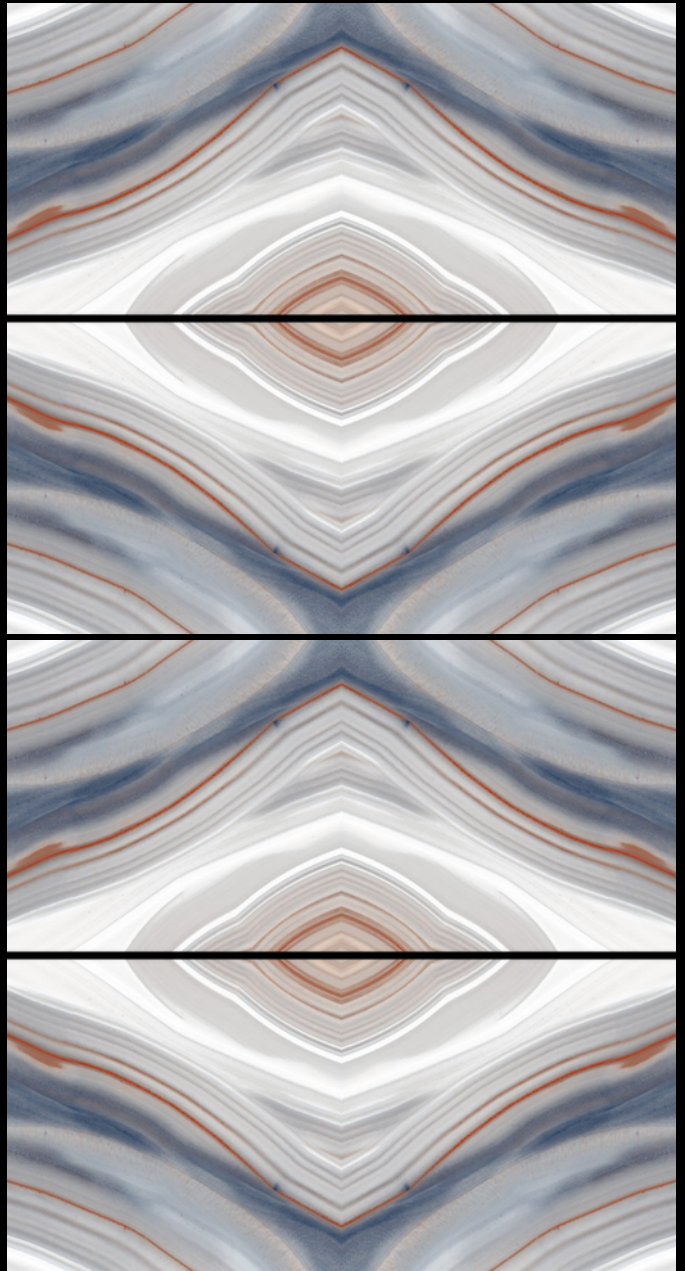

SKY WORLD CERAMIC

600x
1200mm

3D &
MIRROR
COLLECTION

**600x
1200mm**

3D

COLLECTION

Experience depth and dimension with our 3D tile collection, adding texture and intrigue to your space.

3D-4502

3D-4524

3D-4525

3D-4531

3D-4533

3D-4535

3D-4542

3D-4543

velton

**600x
1200mm**

**MIRROR
COLLECTION**

Reflect elegance and style with our mirror tiles, perfect for creating a sense of space and luxury.

CHRISTA WHITE

FENIX GREY

FLORIDA BROWN

FABRONI BROWN

MORENO AZUL

MYRA GREY

MINT ONIX

ROCKEY MOUNTAIN

SNOW BLUE

VENTEO GREY

WAVY SNOW