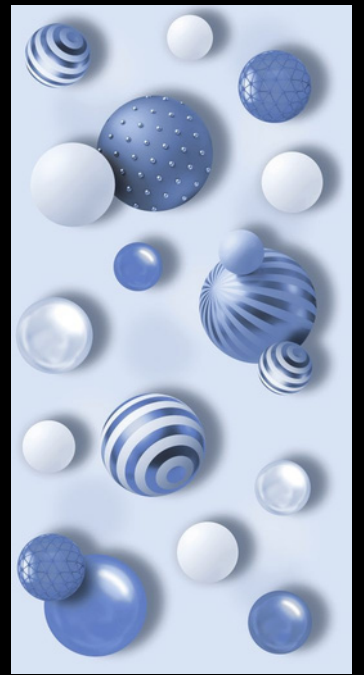

SKY WORLD CERAMIC

600x
1200mm

3D &
MIRROR
COLLECTION

**600x
1200mm**

3D

COLLECTION

Experience depth and dimension with our 3D tile collection, adding texture and intrigue to your space.

3D-4502

3D-4504

3D-4507

3D-4511

3D-4512

3D-4518

3D-4519

3D-4520

3D-4522

3D-4524

3D-4525

3D-4531

3D-4533

3D-4535

3D-4542

3D-4543

velton

MYRA GREY

MINT ONIX

ROCKEY MOUNTAIN

SNOW BLUE

VENTEO GREY

WAVY SNOW