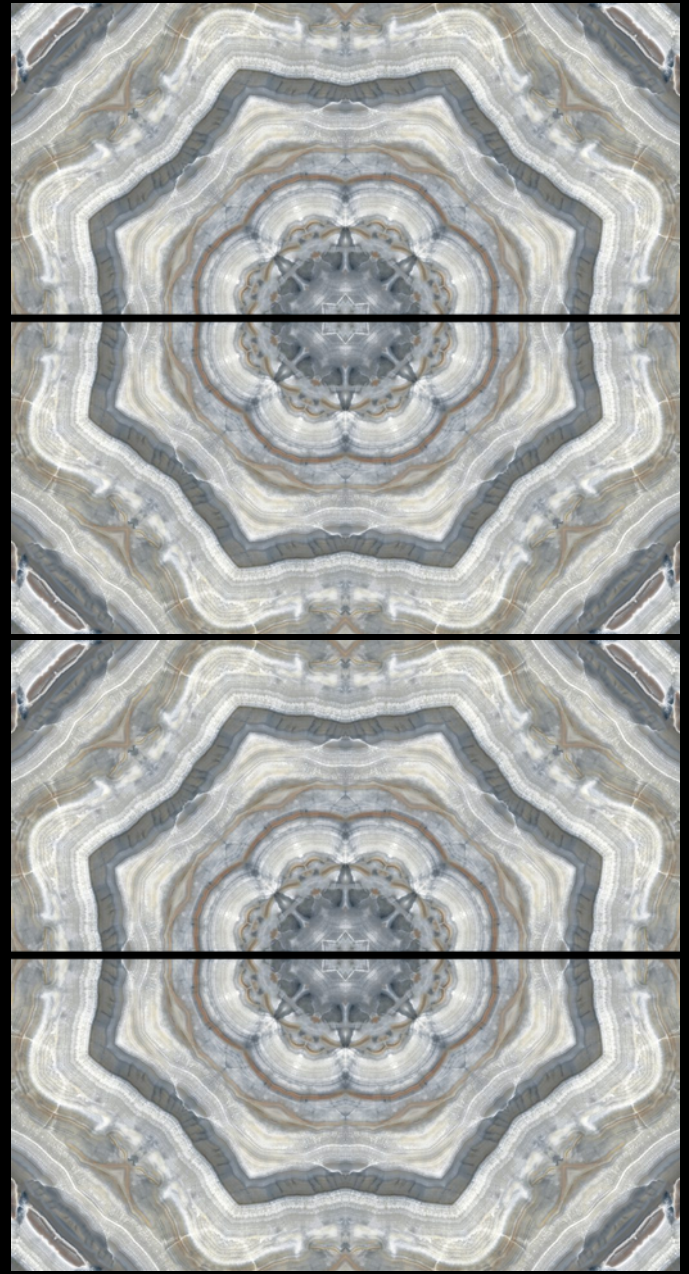

SKY WORLD CERAMIC

600x
1200mm

3D &
MIRROR
COLLECTION

**600x
1200mm**

3D

COLLECTION

Experience depth and dimension with our 3D tile collection, adding texture and intrigue to your space.

3D-4502

3D-4524

3D-4525

3D-4531

3D-4533

3D-4535

3D-4542

3D-4543

velton

**600x
1200mm**

**MIRROR
COLLECTION**

Reflect elegance and style with our mirror tiles, perfect for creating a sense of space and luxury.

CHRISTA WHITE

FENIX GREY

FLORIDA BROWN

FABRONI BROWN

MORENO AZUL

MYRA GREY

MINT ONIX

ROCKEY MOUNTAIN

SNOW BLUE

VENTEO GREY

WAVY SNOW