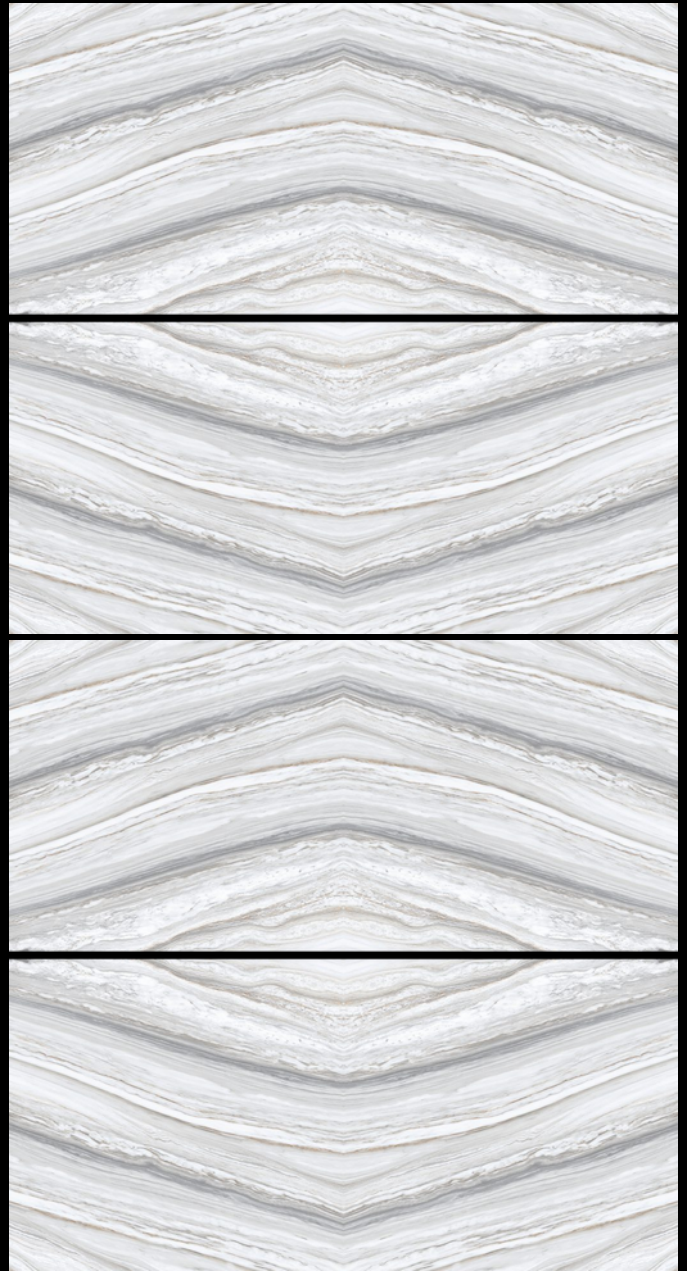

3D-4524

3D-4525

3D-4531

3D-4533

3D-4535

3D-4542

3D-4543

velton

**600x
1200mm**

**MIRROR
COLLECTION**

Reflect elegance and style with our mirror tiles, perfect for creating a sense of space and luxury.

CHRISTA WHITE

FENIX GREY

FLORIDA BROWN

FABRONI BROWN

MORENO AZUL

MYRA GREY

MINT ONIX

ROCKEY MOUNTAIN

SNOW BLUE

VENTEO GREY

WAVY SNOW