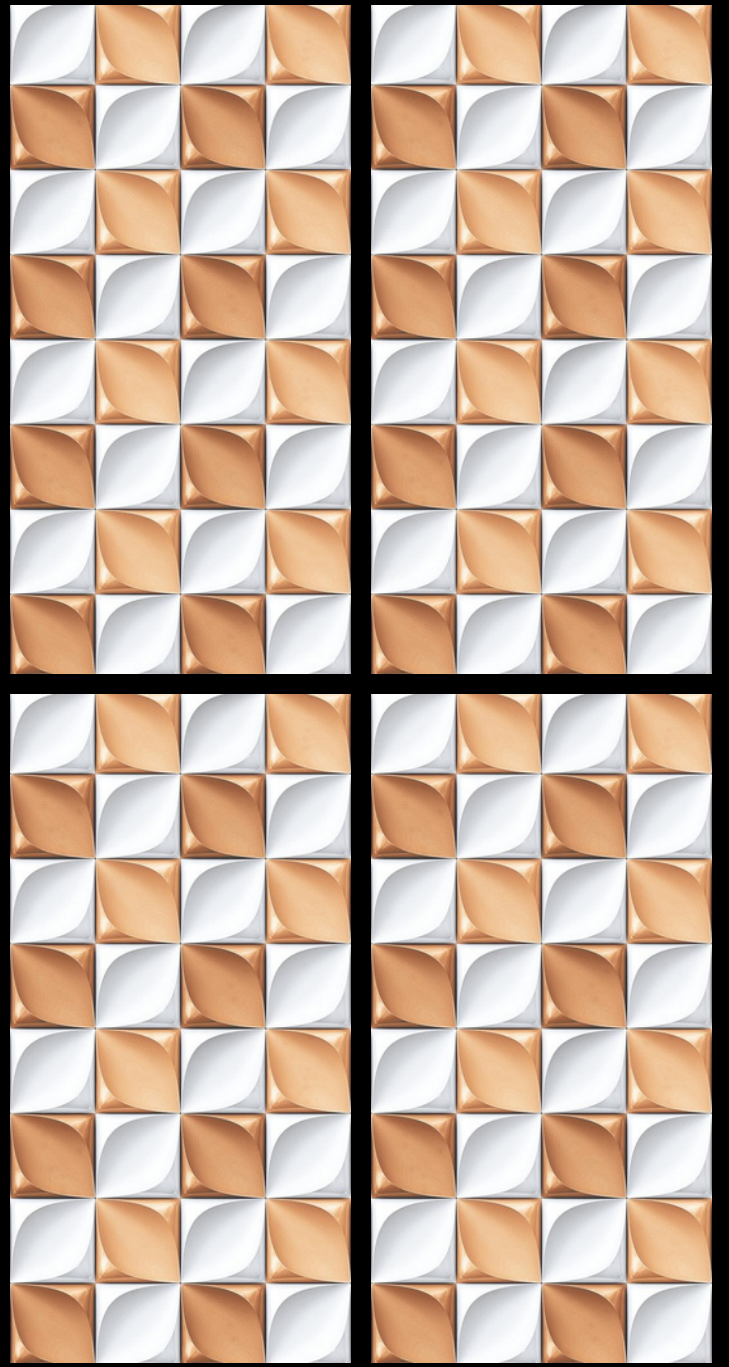

SKY WORLD CERAMIC

600x
1200mm

3D &
MIRROR
COLLECTION

**600x
1200mm**

3D

COLLECTION

Experience depth and dimension with our 3D tile collection, adding texture and intrigue to your space.

3D-4502

3D-4504

3D-4507

3D-4511

3D-4512

3D-4518

3D-4519

3D-4520

3D-4522

3D-4524

3D-4525

3D-4531

3D-4533

3D-4535

3D-4542

3D-4543

velton