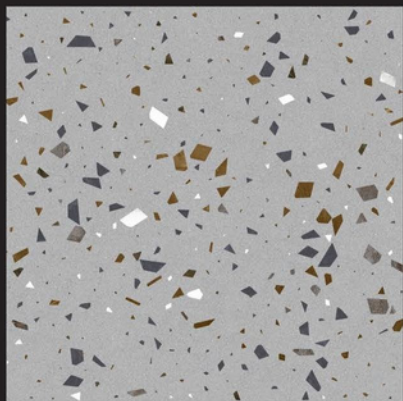

600x
600mm

Carving
FINISH

MOZZECO
Collection

MOZZECO AZUL