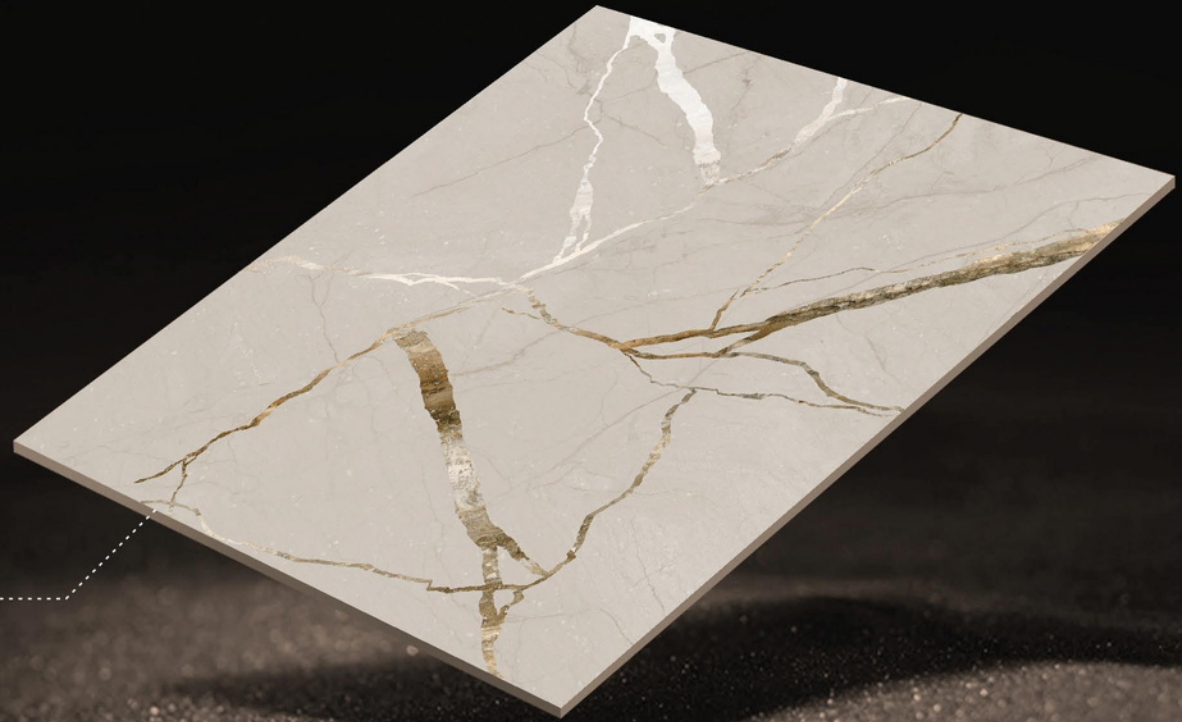

THUNDER
Collection

Bring a touch of opulence to your floors with our stunning collection.