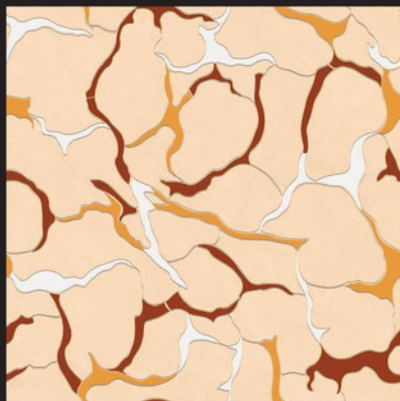

600x
600mm

Carving
FINISH

SNAKER
Collection

SNAKER BEIGE