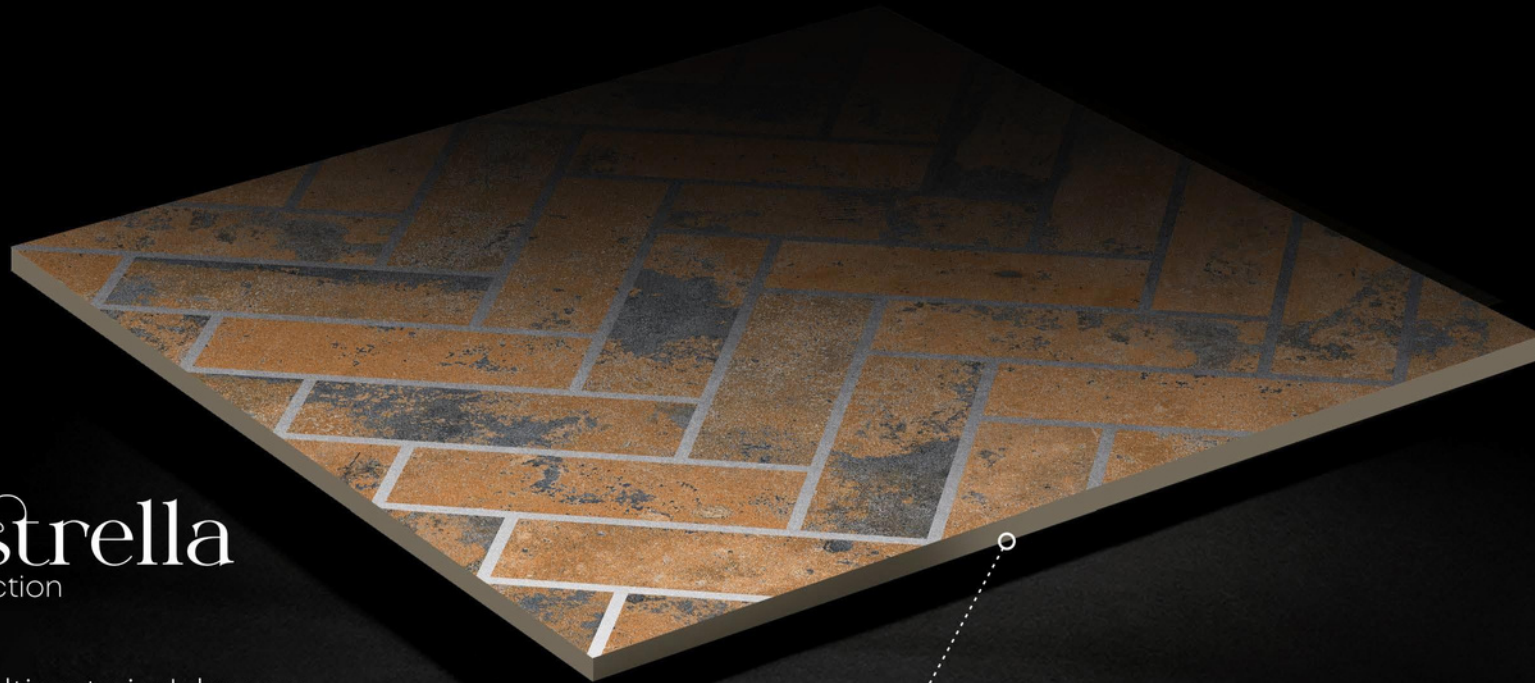

600 X 600 PORCELAIN TILES

Digitall Porcelain Tiles

Estrella

Collection

The ultimate indulgence
for those who appreciate
the finer things.

Estrella
Collection

ESTRELLA CARMEL

600x
600mm