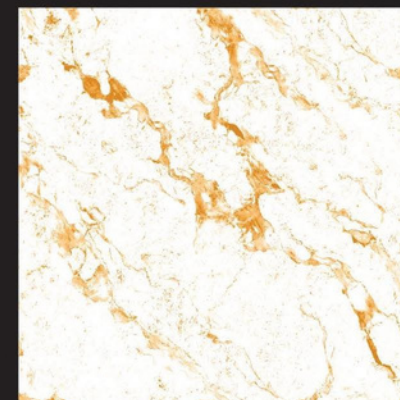

MOUNTEN ORANGE