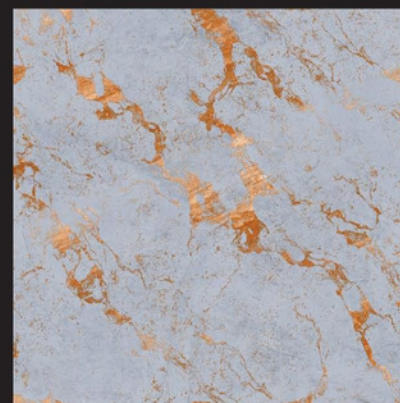

MOUNTEN NATURAL LIGHT

MOUNTEN NATURAL

MOUNTEN ORANGE

MOUNTEN PINE

MOUNTEN WHITE

MOUNTEN AZUL

Digital Porcelain Tiles

MOZZECO
Collection