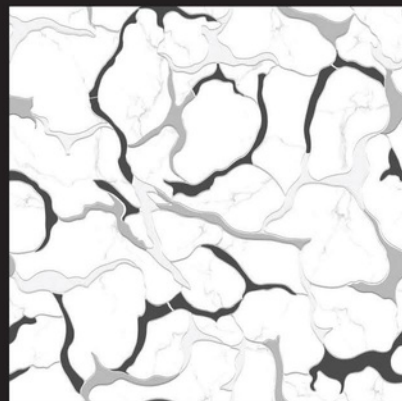

SNAKER BLANCO