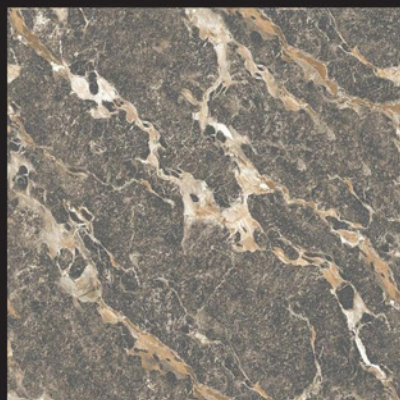

MOUNTEN BLACK

MOUNTEN BLUE

MOUNTEN BROWN

MOUNTEN GREY

600x
600mm

Carving
FINISH

MOUNTEN
Collection

MOUNTEN IWORRY