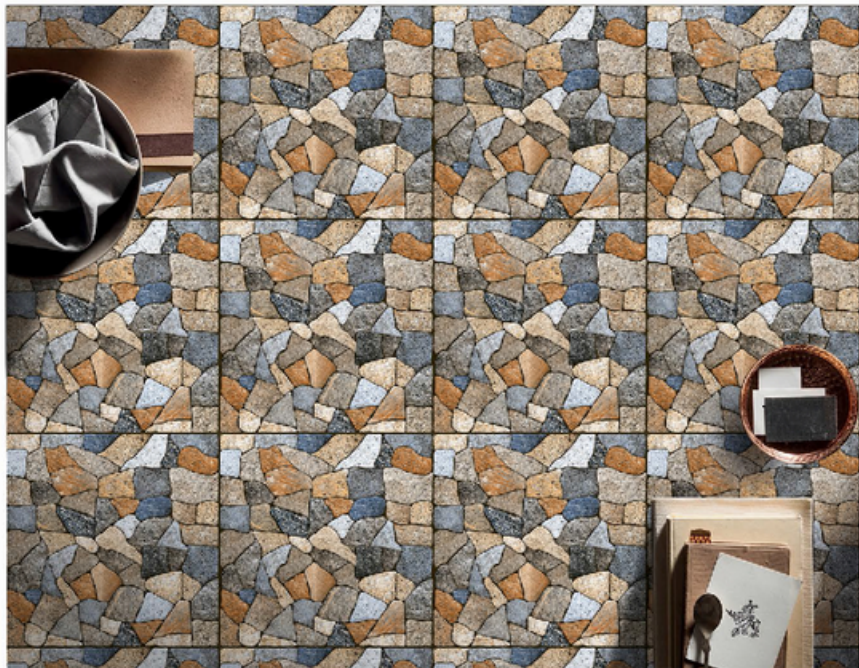

PARKING TILES
300X300 MM

DESIGN NO.- 41101
PUNCH SURFACE

DESIGN NO.- 41102
PUNCH SURFACE

DESIGN NO.- 41107
PUNCH SURFACE

DESIGN NO.- 41110
PUNCH SURFACE

WHITE BODY HEAVY DUTY
OUTDOOR TILES

39104

DESIGN NO.- 39113
PUNCH SURFACE