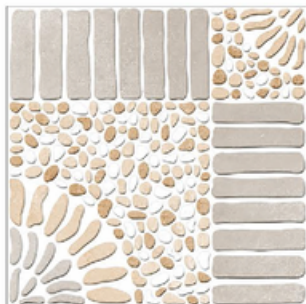

WHITE BODY HEAVY DUTY
OUTDOOR TILES

DESIGN NO.- 15101
PUNCH SURFACE

DESIGN NO.- 15102
PUNCH SURFACE

DESIGN NO.- 15105
PUNCH SURFACE

DESIGN NO.- 15106
PUNCH SURFACE

14116

DESIGN NO.- 14115
PUNCH SURFACE

DESIGN NO.- 14116
PUNCH SURFACE

PARKING TILES
300X300 MM

DESIGN NO.- 14104
PUNCH SURFACE

WHITE BODY HEAVY DUTY
OUTDOOR TILES

DESIGN NO.- 14105
PUNCH SURFACE

DESIGN NO.- 14117
PUNCH SURFACE

DESIGN NO.- 14112
PUNCH SURFACE

12113

DESIGN NO.- 12108
PUNCH SURFACE