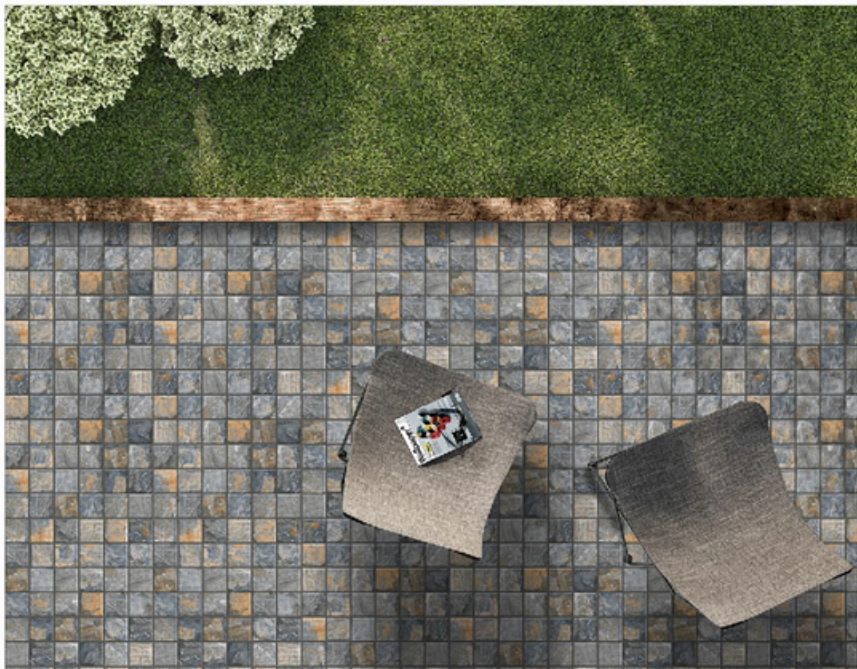

49110

PARKING TILES
300X300 MM

WHITE BODY HEAVY DUTY
OUTDOOR TILES