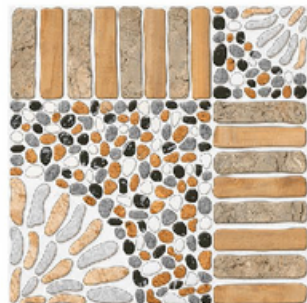

WHITE BODY HEAVY DUTY
OUTDOOR TILES

DESIGN NO.- 14105
PUNCH SURFACE