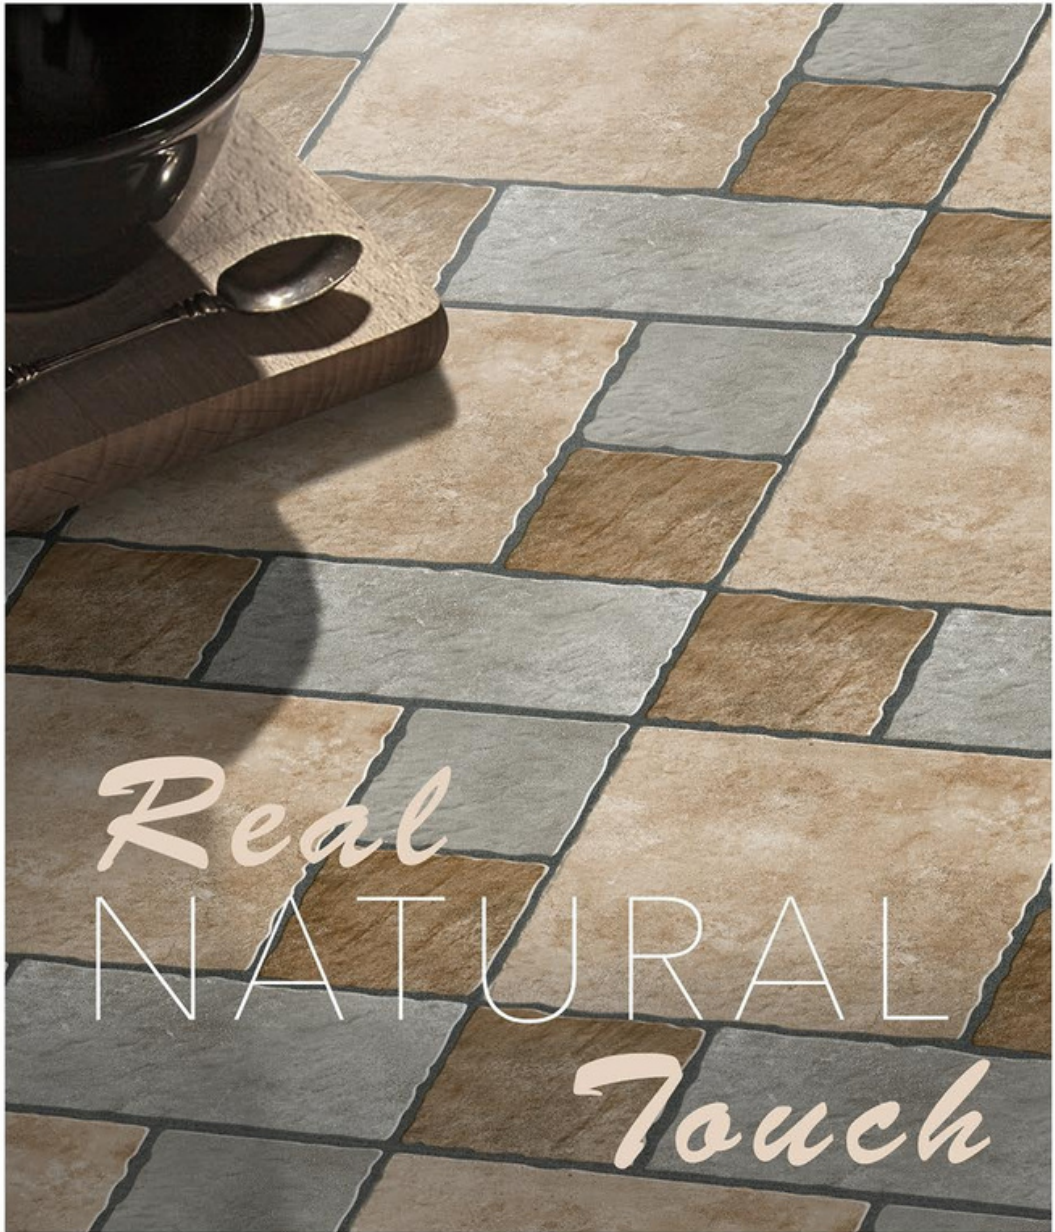

DAZZLE_006

DAZZLE_007

DAZZLE_008

COLLECTION
2024

400x400MM
PARKING TILES

Real
NATURAL
Touch

COLLECTION
2024

400x400MM
PARKING TILES