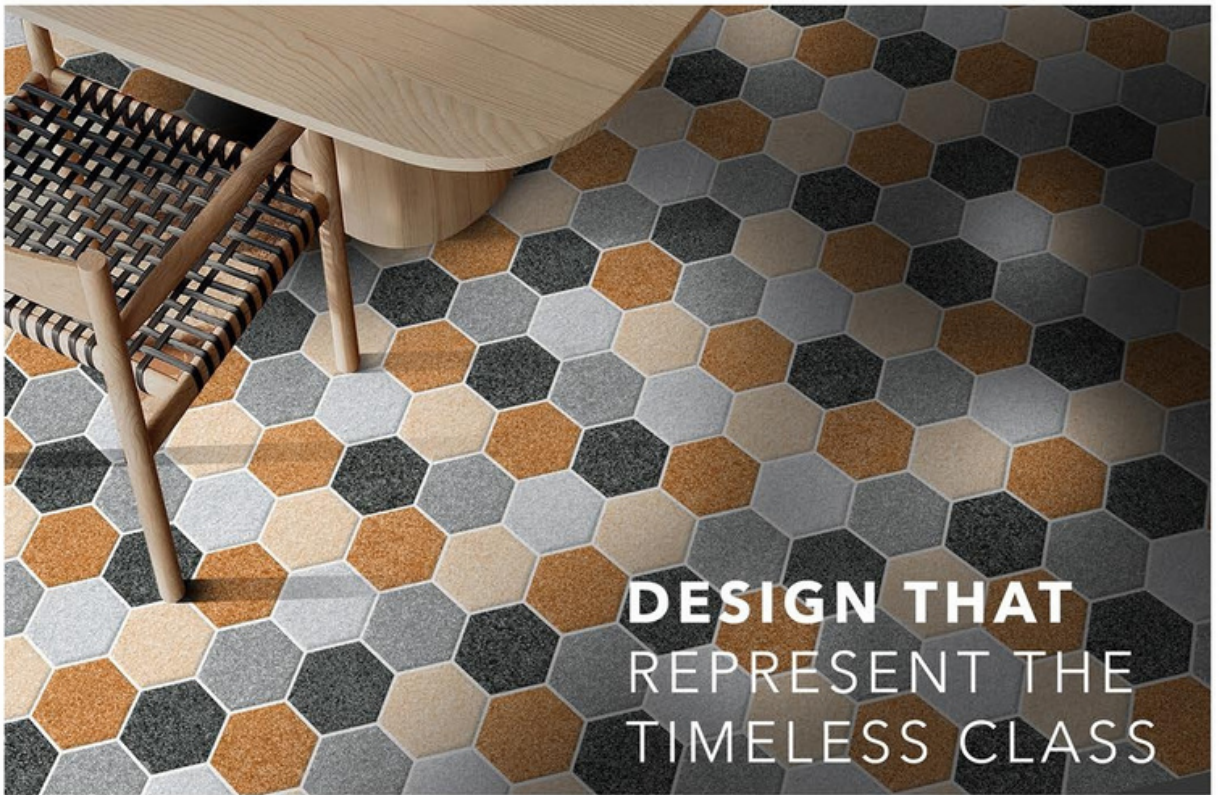

**DESIGN THAT
REPRESENT THE
TIMELESS CLASS**