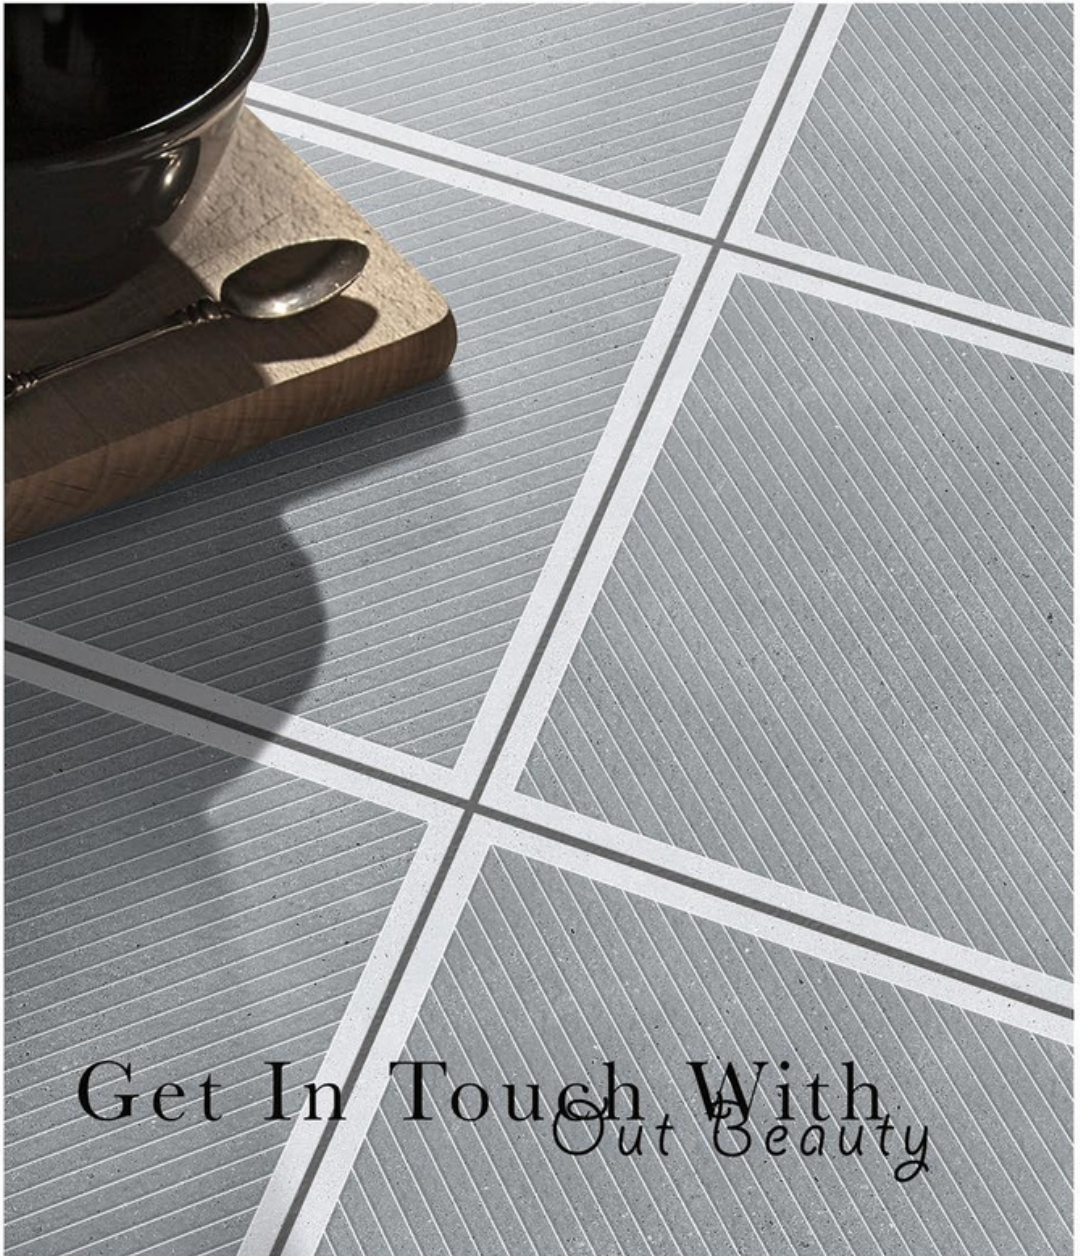

ALFA_013 HL

Get In Touch With
Out Beauty