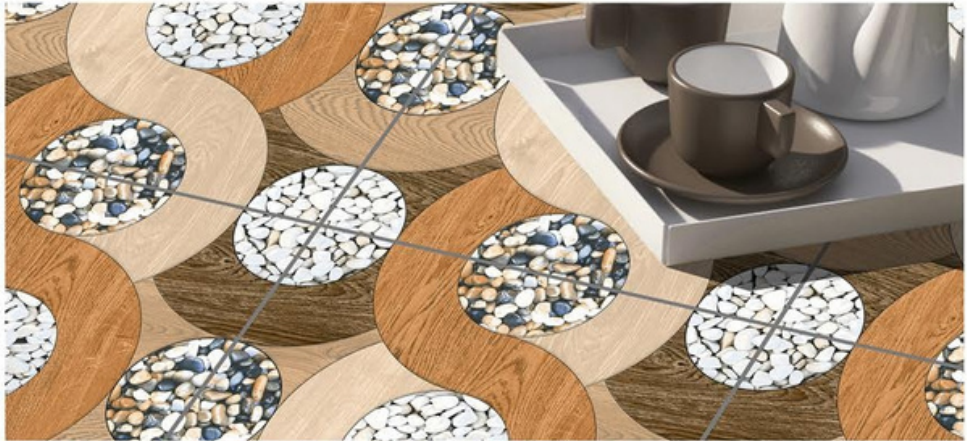

COLLECTION
2024

400x400MM
PARKING TILES

THE PERFECT
NATURE AWAITS YOUR ATTENTION