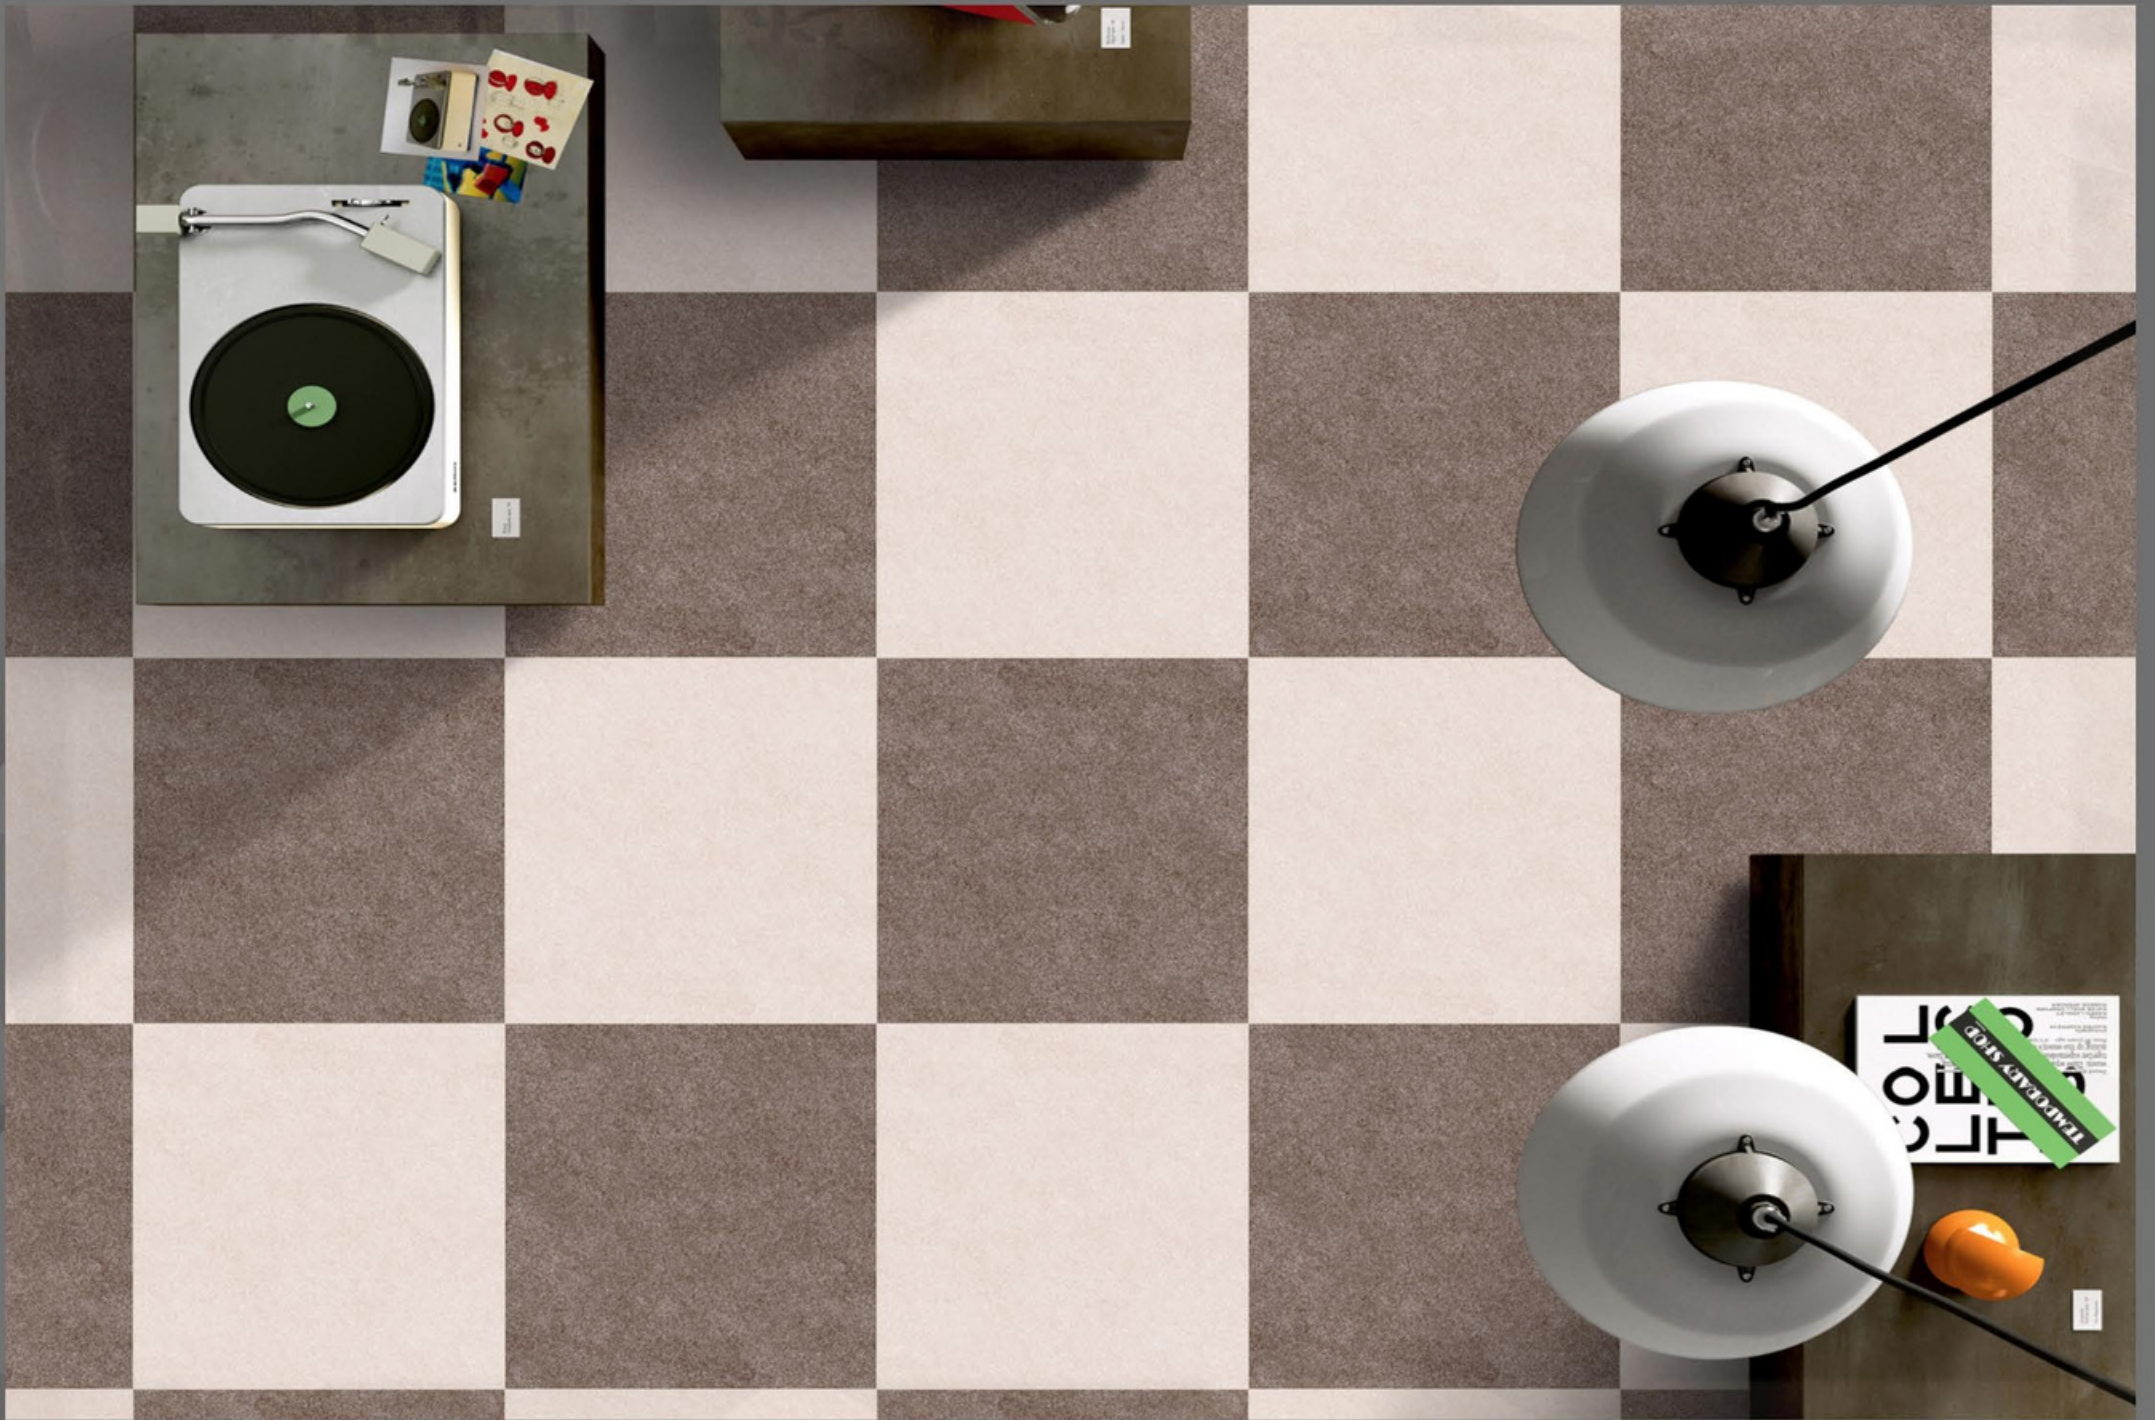

600x600mm
Porcelain Tiles

Roto Light Grey Roto Black

600x600mm
Porcelain Tiles

Roto Light Grey Roto Metallic

Roto Orchid

Roto Flame

600x600mm
Porcelain Tiles

Roto Orchid

Roto Limetree

600x600mm
Porcelain Tiles

600x600mm
Porcelain Tiles

Roto Orchid

Roto Taupe