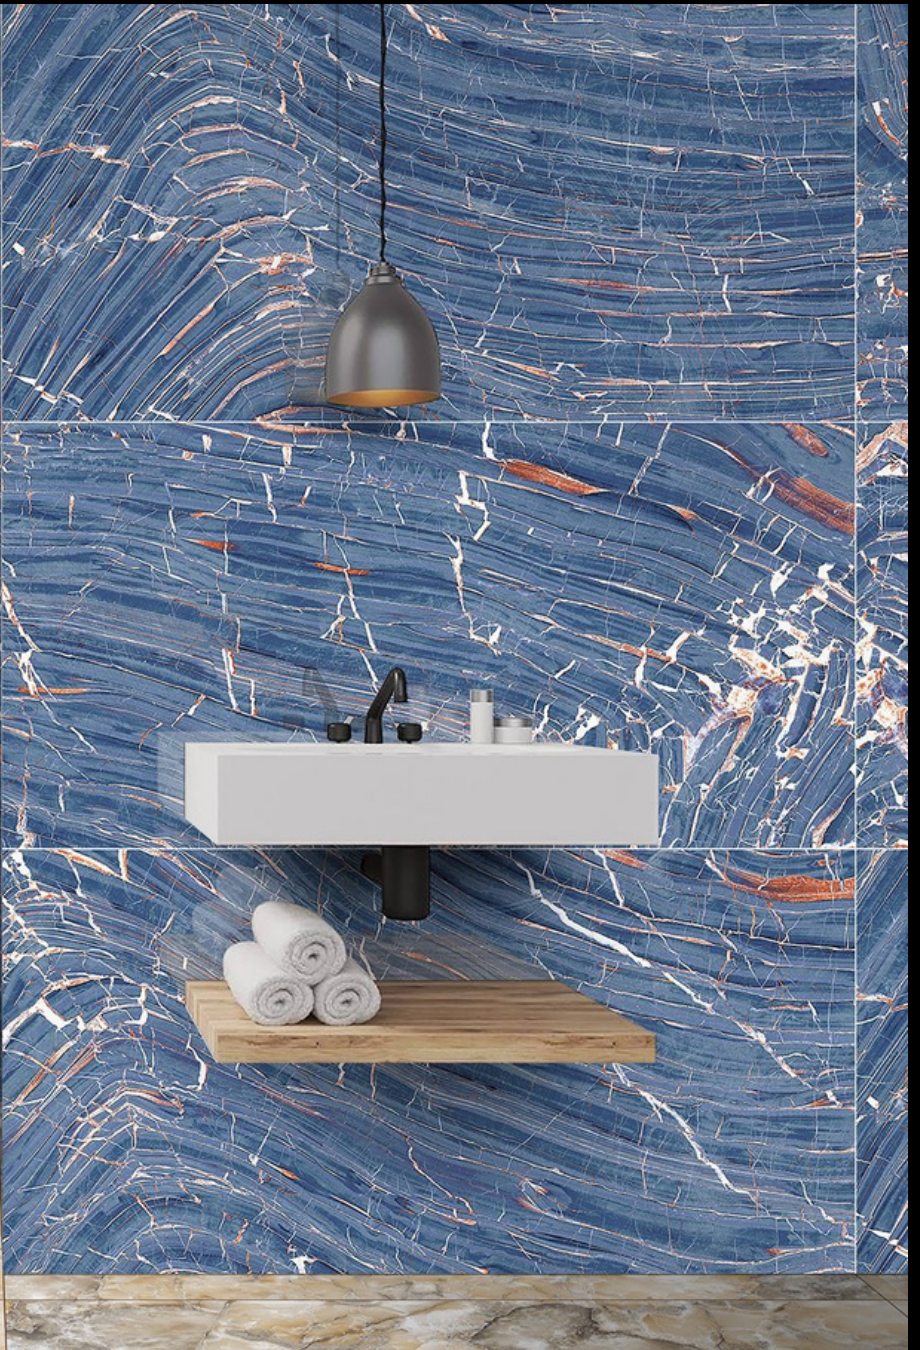

SKY WORLD CERAMIC

600x  
1200mm

SEMI HIGH GLOSS  
COLLECTION

600x  
1200mm

## SEMI HIGH GLOSS COLLECTION

Our Semi High-Gloss Tiles combine lasting durability with timeless elegance. Their elegant gleam adds sophistication and warmth to any space. Designed for practicality, these tiles effortlessly withstand daily wear and tear, making them a functional and stylish choice for a variety of applications. Experience enduring beauty and functionality in every tile.

ALWIN AQUA

ALWIN COPPER

APOLO NATURAL

ARISA SILVER

CANON GOLD

CANYON ONYX

CARRISA AQUA

LAPIS AZURE

LIVID ICE

SOFITA GREY

VERSACE CHOCO

VERSACE BROWN

VERSACE GREY

VERSACE OLIVE