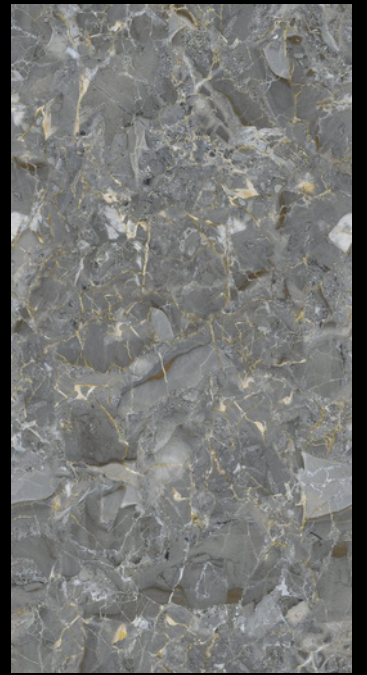

SKY WORLD CERAMIC

600x  
1200mm

SEMI HIGH GLOSS  
COLLECTION

600x  
1200mm

## SEMI HIGH GLOSS COLLECTION

Our Semi High-Gloss Tiles combine lasting durability with timeless elegance. Their elegant gleam adds sophistication and warmth to any space. Designed for practicality, these tiles effortlessly withstand daily wear and tear, making them a functional and stylish choice for a variety of applications. Experience enduring beauty and functionality in every tile.

LIVID ICE

SOFITA GREY

VERSACE CHOCO

VERSACE BROWN

VERSACE GREY

VERSACE OLIVE