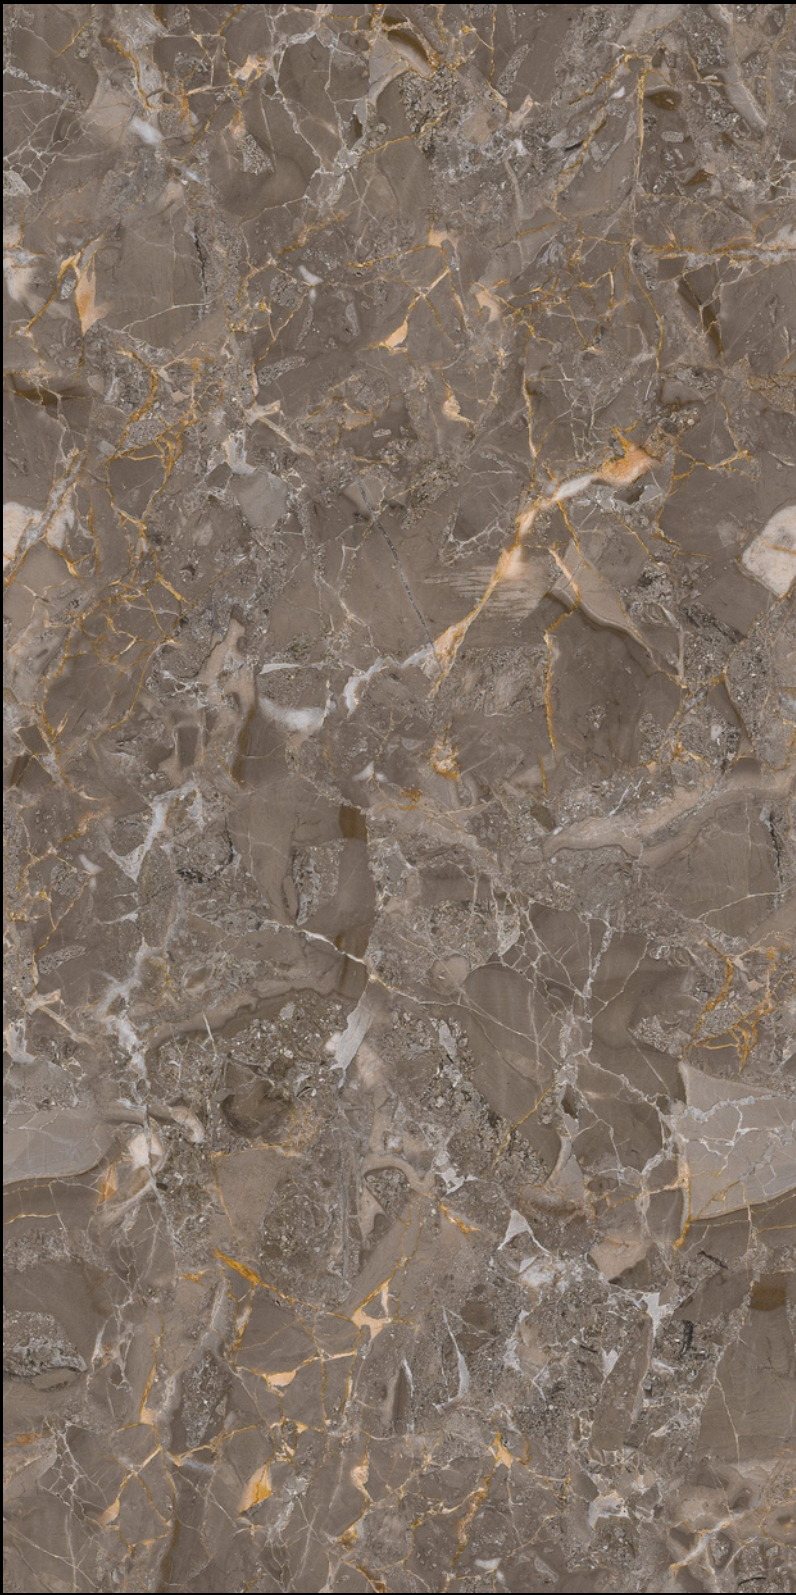

SKY WORLD CERAMIC

600x  
1200mm

SEMI HIGH GLOSS  
COLLECTION

600x  
1200mm

## SEMI HIGH GLOSS COLLECTION

Our Semi High-Gloss Tiles combine lasting durability with timeless elegance. Their elegant gleam adds sophistication and warmth to any space. Designed for practicality, these tiles effortlessly withstand daily wear and tear, making them a functional and stylish choice for a variety of applications. Experience enduring beauty and functionality in every tile.

LIVID ICE

SOFITA GREY

VERSACE CHOCO

VERSACE BROWN

VERSACE GREY

VERSACE OLIVE