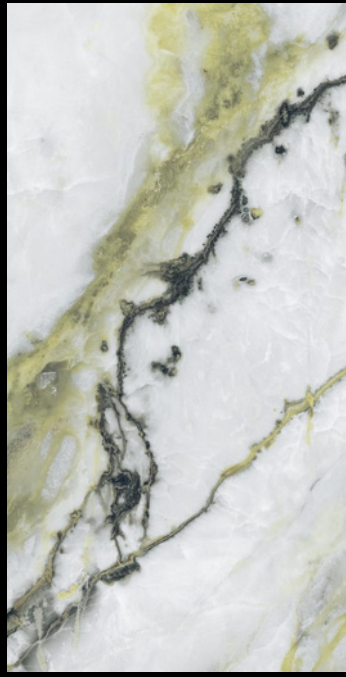

## SEMI HIGH GLOSS COLLECTION

Our Semi High-Gloss Tiles combine lasting durability with timeless elegance. Their elegant gleam adds sophistication and warmth to any space. Designed for practicality, these tiles effortlessly withstand daily wear and tear, making them a functional and stylish choice for a variety of applications. Experience enduring beauty and functionality in every tile.

ALWIN AQUA

ALWIN COPPER

APOLO NATURAL

ARISA SILVER

CANON GOLD

CANYON ONYX

CARRISA AQUA

LAPIS AZURE

LIVID ICE

SOFITA GREY

VERSACE CHOCO

VERSACE BROWN

VERSACE GREY

VERSACE OLIVE