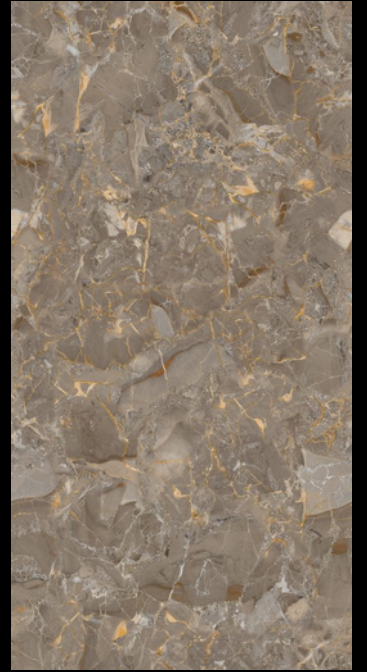

SKY WORLD CERAMIC

600x  
1200mm

SEMI HIGH GLOSS  
COLLECTION

600x  
1200mm

## SEMI HIGH GLOSS COLLECTION

Our Semi High-Gloss Tiles combine lasting durability with timeless elegance. Their elegant gleam adds sophistication and warmth to any space. Designed for practicality, these tiles effortlessly withstand daily wear and tear, making them a functional and stylish choice for a variety of applications. Experience enduring beauty and functionality in every tile.

LIVID ICE

SOFITA GREY

VERSACE CHOCO

VERSACE BROWN

VERSACE GREY

VERSACE OLIVE