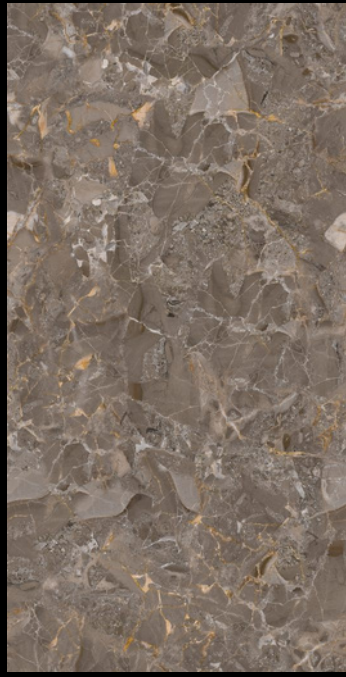

SKY WORLD CERAMIC

600x  
1200mm

SEMI HIGH GLOSS  
COLLECTION

600x  
1200mm

## SEMI HIGH GLOSS COLLECTION

Our Semi High-Gloss Tiles combine lasting durability with timeless elegance. Their elegant gleam adds sophistication and warmth to any space. Designed for practicality, these tiles effortlessly withstand daily wear and tear, making them a functional and stylish choice for a variety of applications. Experience enduring beauty and functionality in every tile.

LIVID ICE

SOFITA GREY

VERSACE CHOCO

VERSACE BROWN

VERSACE GREY

VERSACE OLIVE