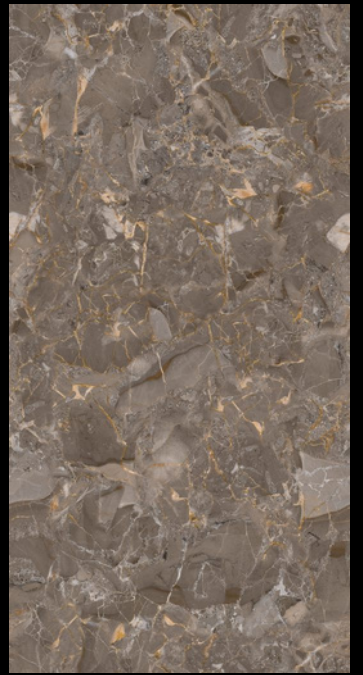

SKY WORLD CERAMIC

600x  
1200mm

SEMI HIGH GLOSS  
COLLECTION

600x  
1200mm

## SEMI HIGH GLOSS COLLECTION

Our Semi High-Gloss Tiles combine lasting durability with timeless elegance. Their elegant gleam adds sophistication and warmth to any space. Designed for practicality, these tiles effortlessly withstand daily wear and tear, making them a functional and stylish choice for a variety of applications. Experience enduring beauty and functionality in every tile.

LIVID ICE

SOFITA GREY

VERSACE CHOCO

VERSACE BROWN

VERSACE GREY

VERSACE OLIVE