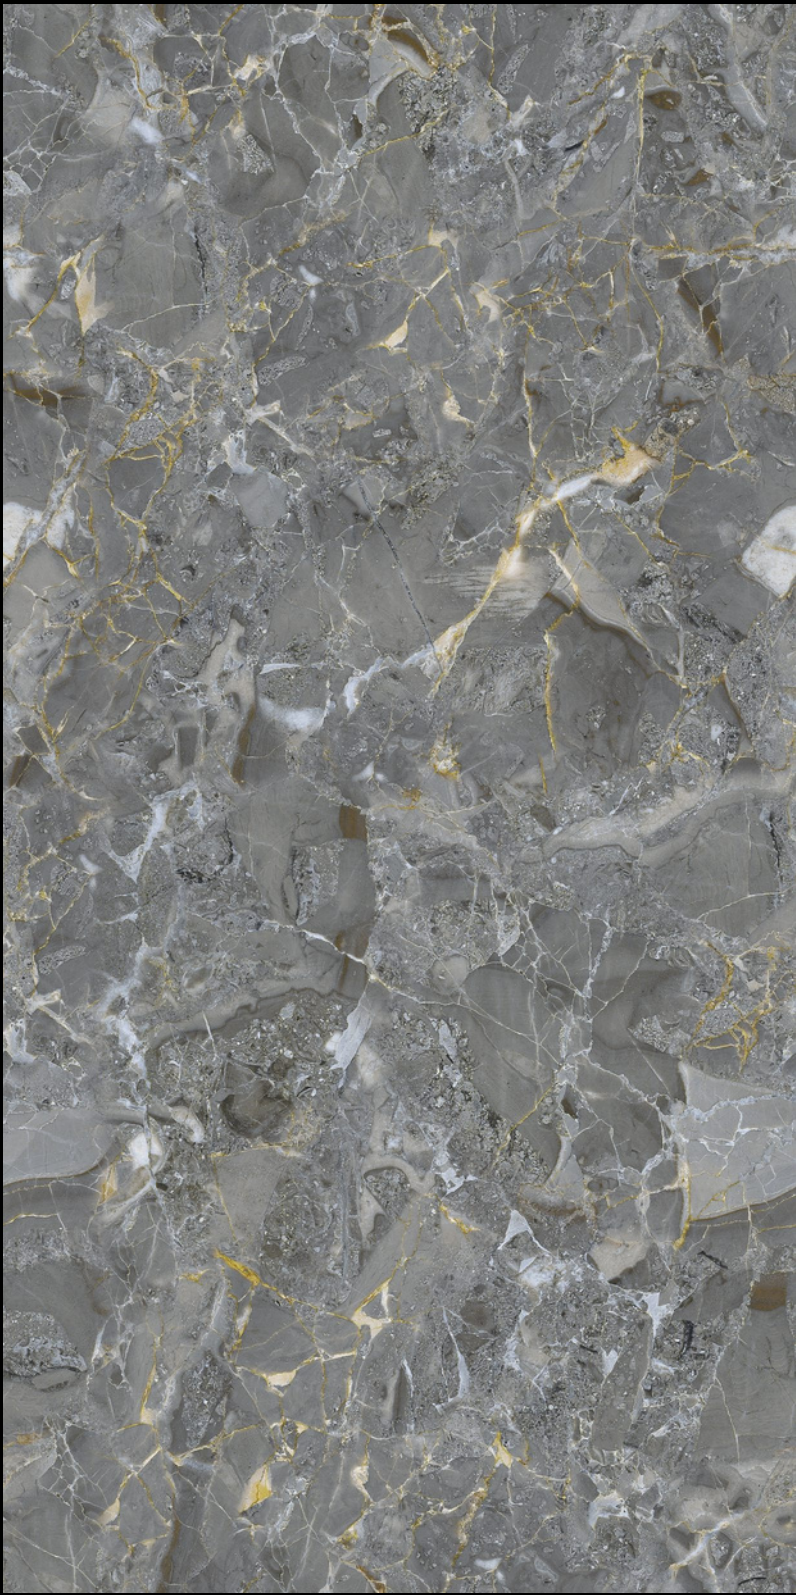

SKY WORLD CERAMIC

600x  
1200mm

SEMI HIGH GLOSS  
COLLECTION

600x  
1200mm

## SEMI HIGH GLOSS COLLECTION

Our Semi High-Gloss Tiles combine lasting durability with timeless elegance. Their elegant gleam adds sophistication and warmth to any space. Designed for practicality, these tiles effortlessly withstand daily wear and tear, making them a functional and stylish choice for a variety of applications. Experience enduring beauty and functionality in every tile.

LIVID ICE

SOFITA GREY

VERSACE CHOCO

VERSACE BROWN

VERSACE GREY

VERSACE OLIVE