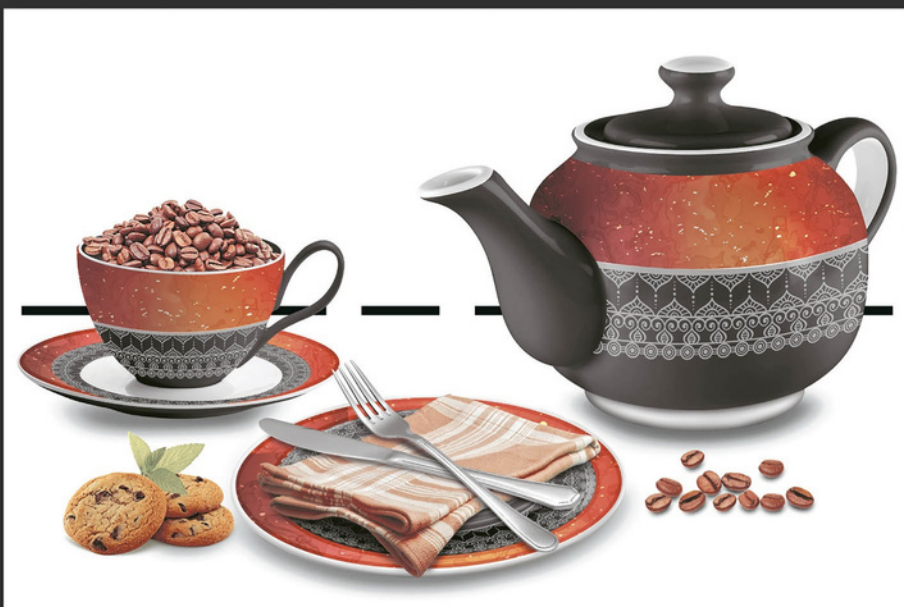

300X450MM
KITCHEN

192-LT

192-KC1

192-KC2

Water Proof

High Definition

Random

Digital