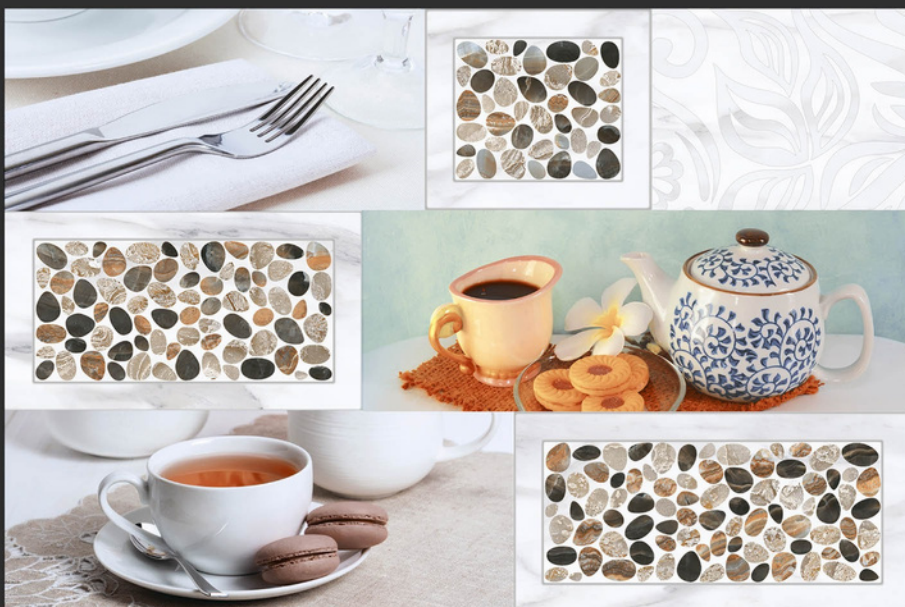

300X450MM
KITCHEN

159-KC3

Water Proof

High Definition

Random

Digital

Use 5mm Space

3D Design