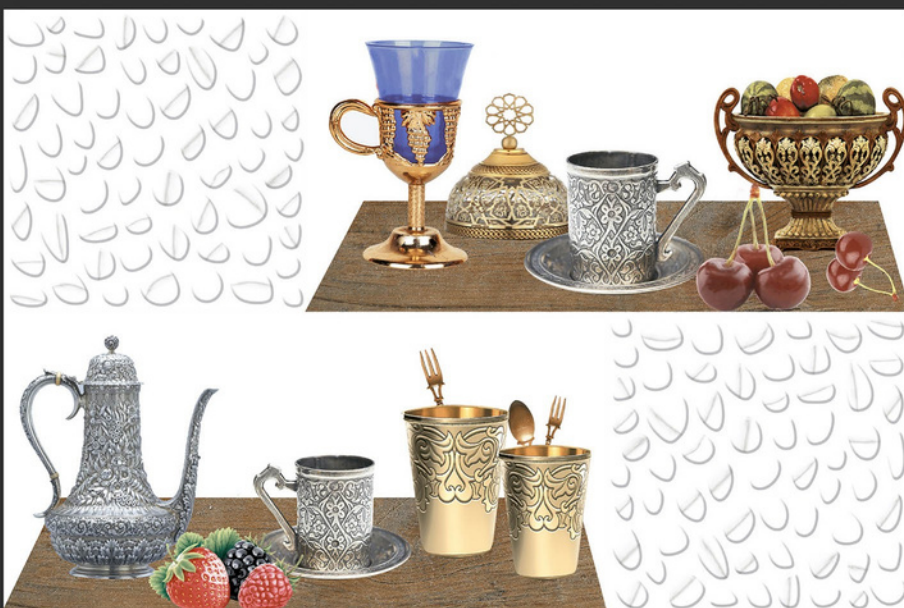

Use 5mm Space

3D Design

300X450MM  
KITCHEN

168-LT

168-KC1

168-KC2

Water Proof

High Definition