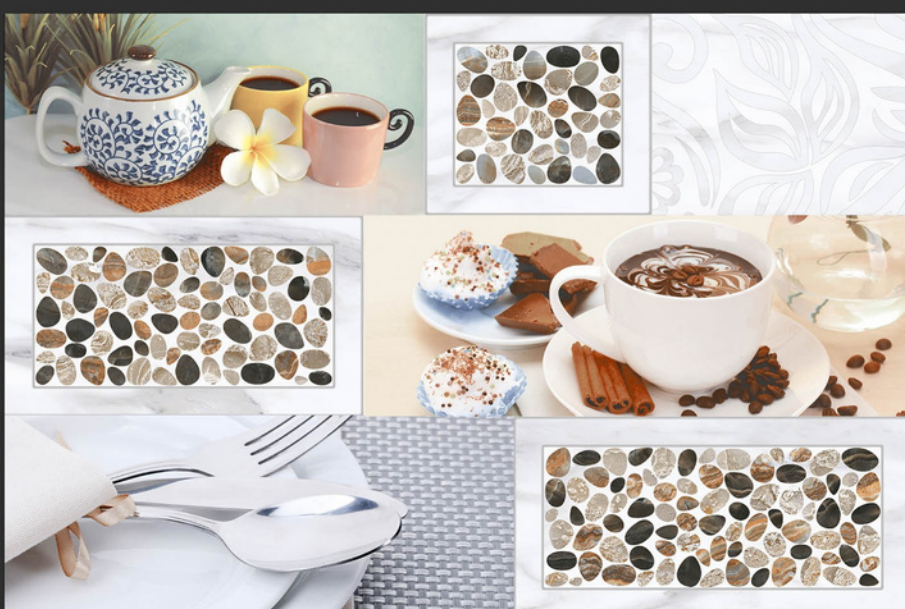

159-KC4

Water Proof

High Definition

Random

Digital

Use 5mm Space

3D Design