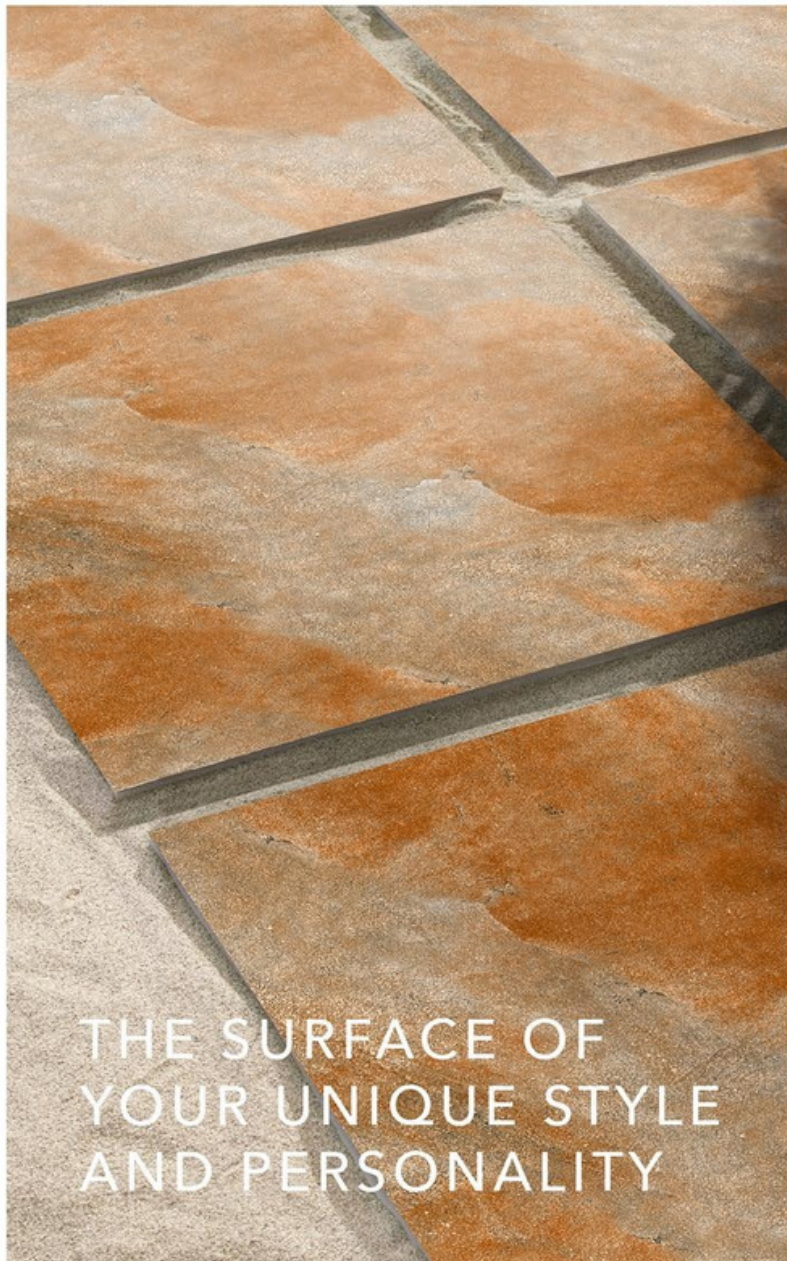

400x400MM
PARKING TILES

THE SURFACE OF
YOUR UNIQUE STYLE
AND PERSONALITY