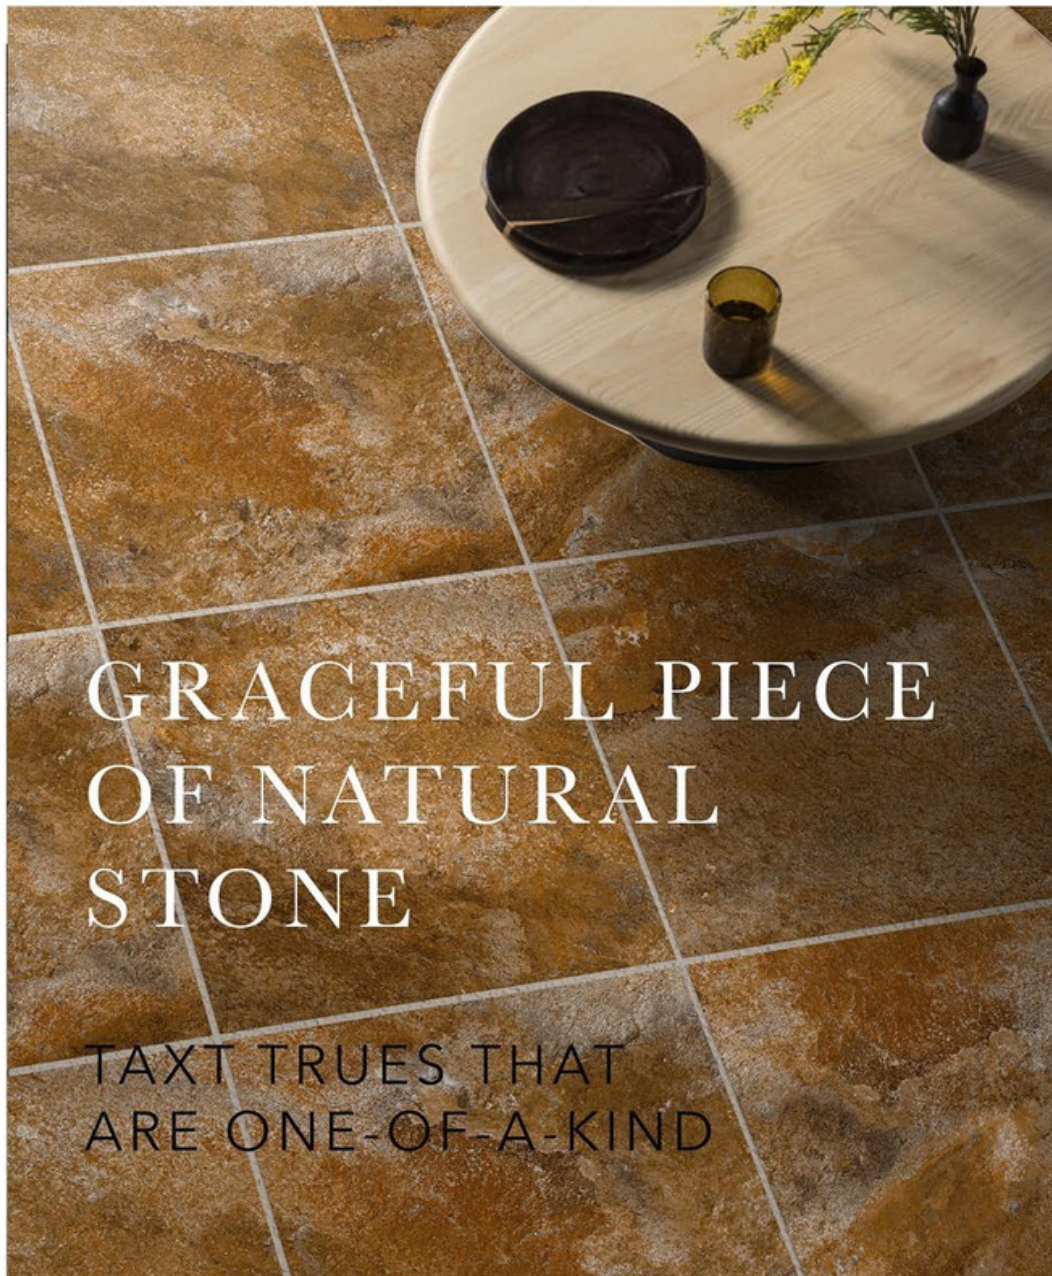

GRACEFUL PIECE
OF NATURAL
STONE

TAXT TRUES THAT
ARE ONE-OF-A-KIND