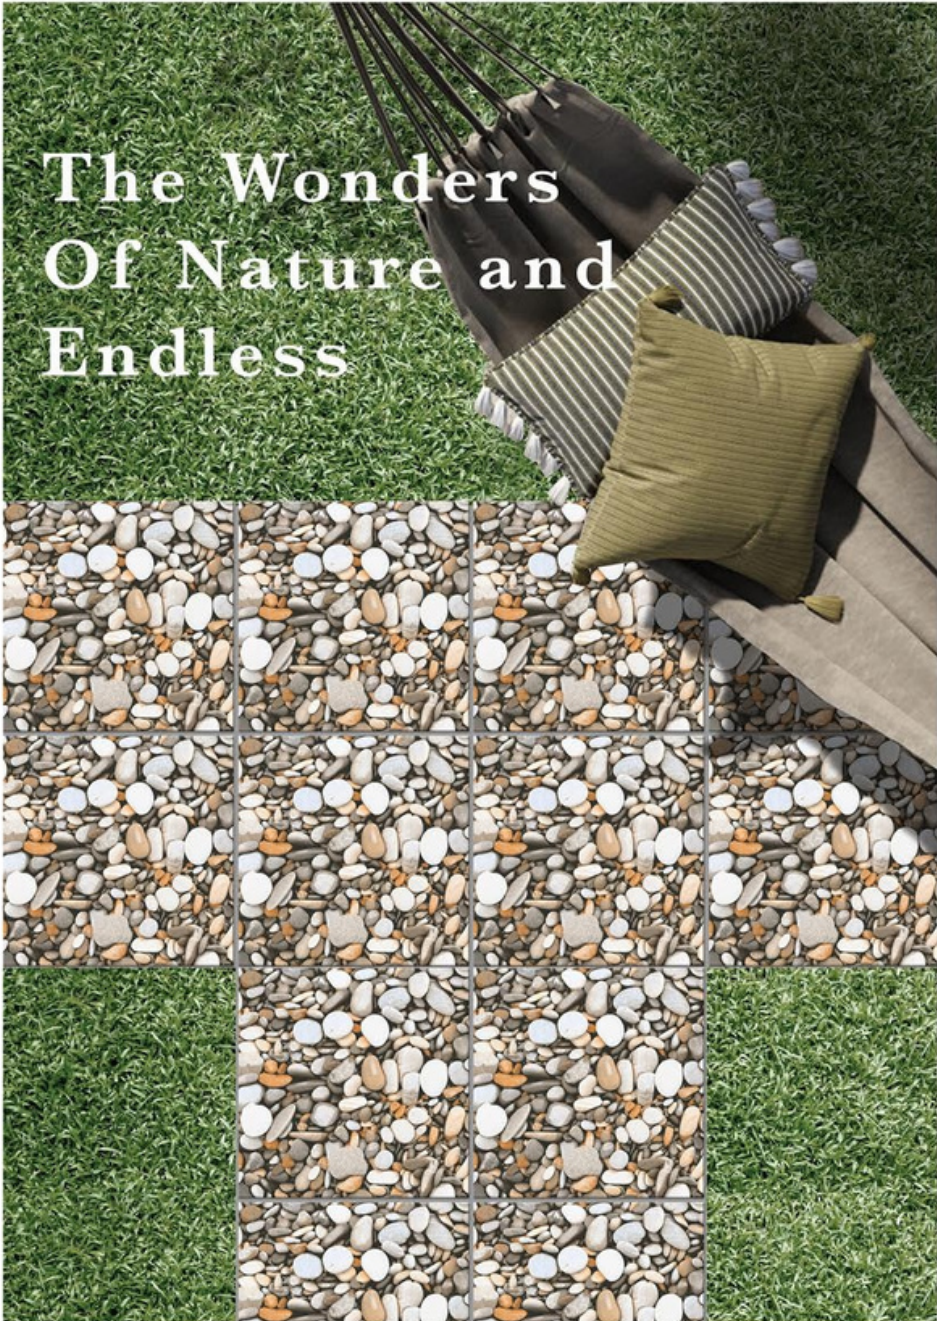

COLLECTION  
2024

400x400MM  
PARKING TILES

TIMELESS  
BEAUTY

Add Grace To Your  
Space With Surface With A  
Refined Aesthetic.

COLLECTION  
2024

400x400MM  
PARKING TILES

The Wonders  
Of Nature and  
Endless