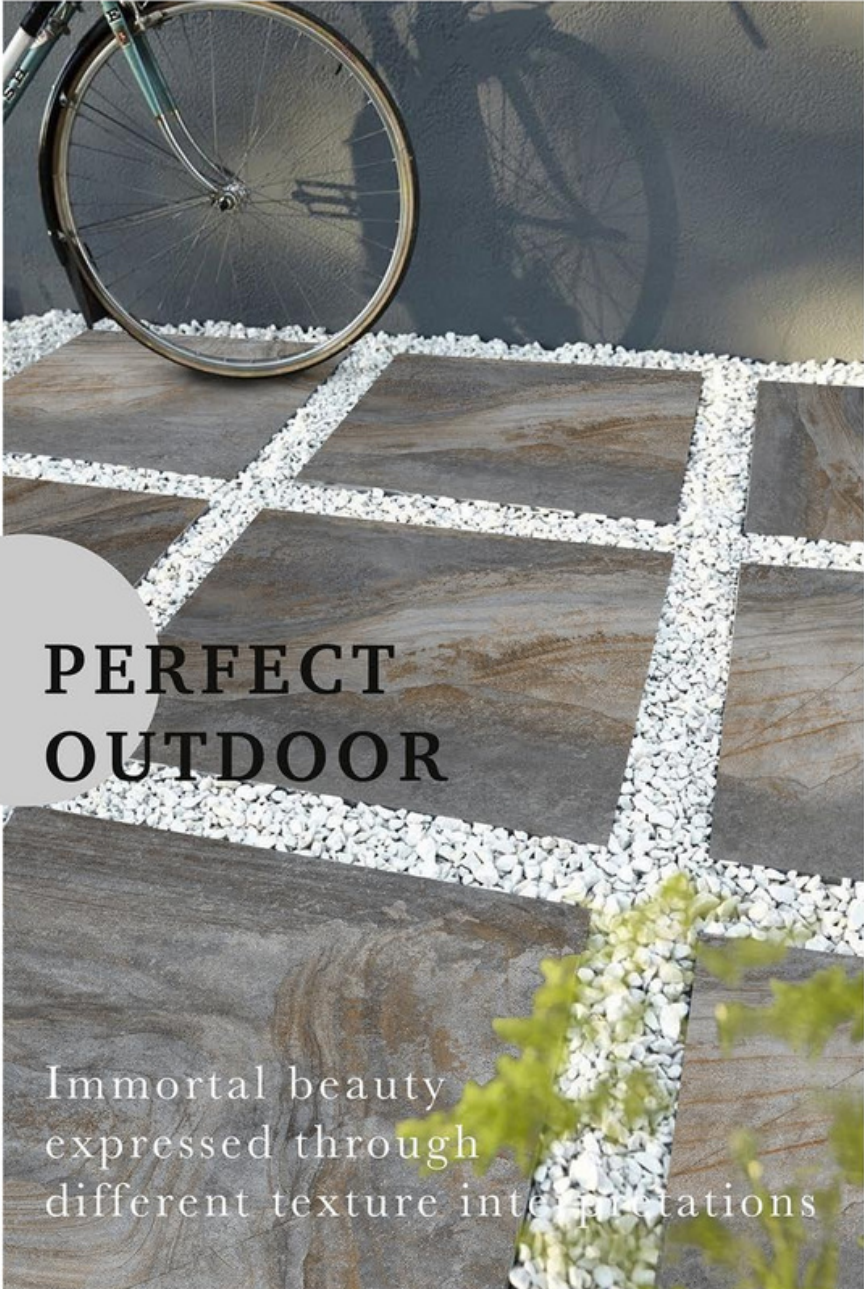

**400x400MM**  
PARKING TILES

PLAIN\_025 D

PLAIN\_026 L

PLAIN\_025 L

PLAIN\_026 D

COLLECTION  
2024

400x400MM  
PARKING TILES

PERFECT  
OUTDOOR