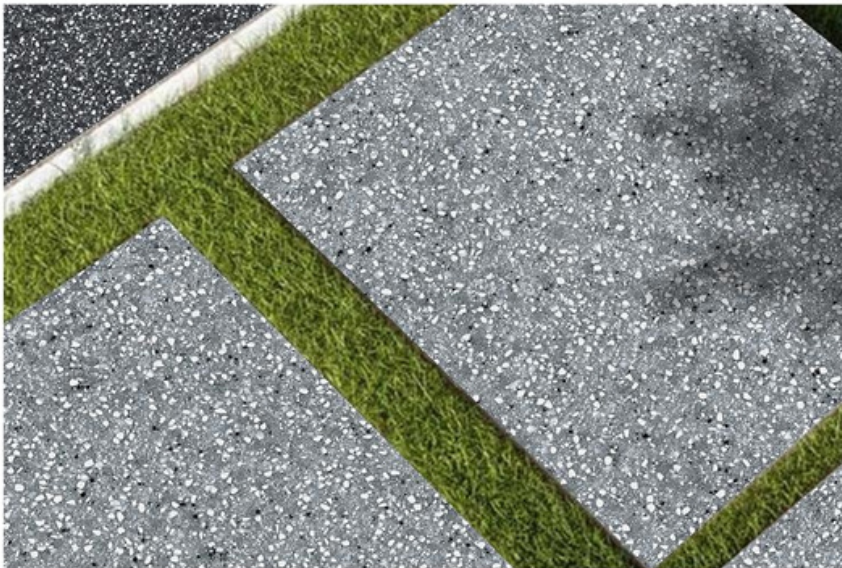

COLLECTION
2024

400x400MM
PARKING TILES

Pathway to creating
Your Style With
Annti-Skid Finish