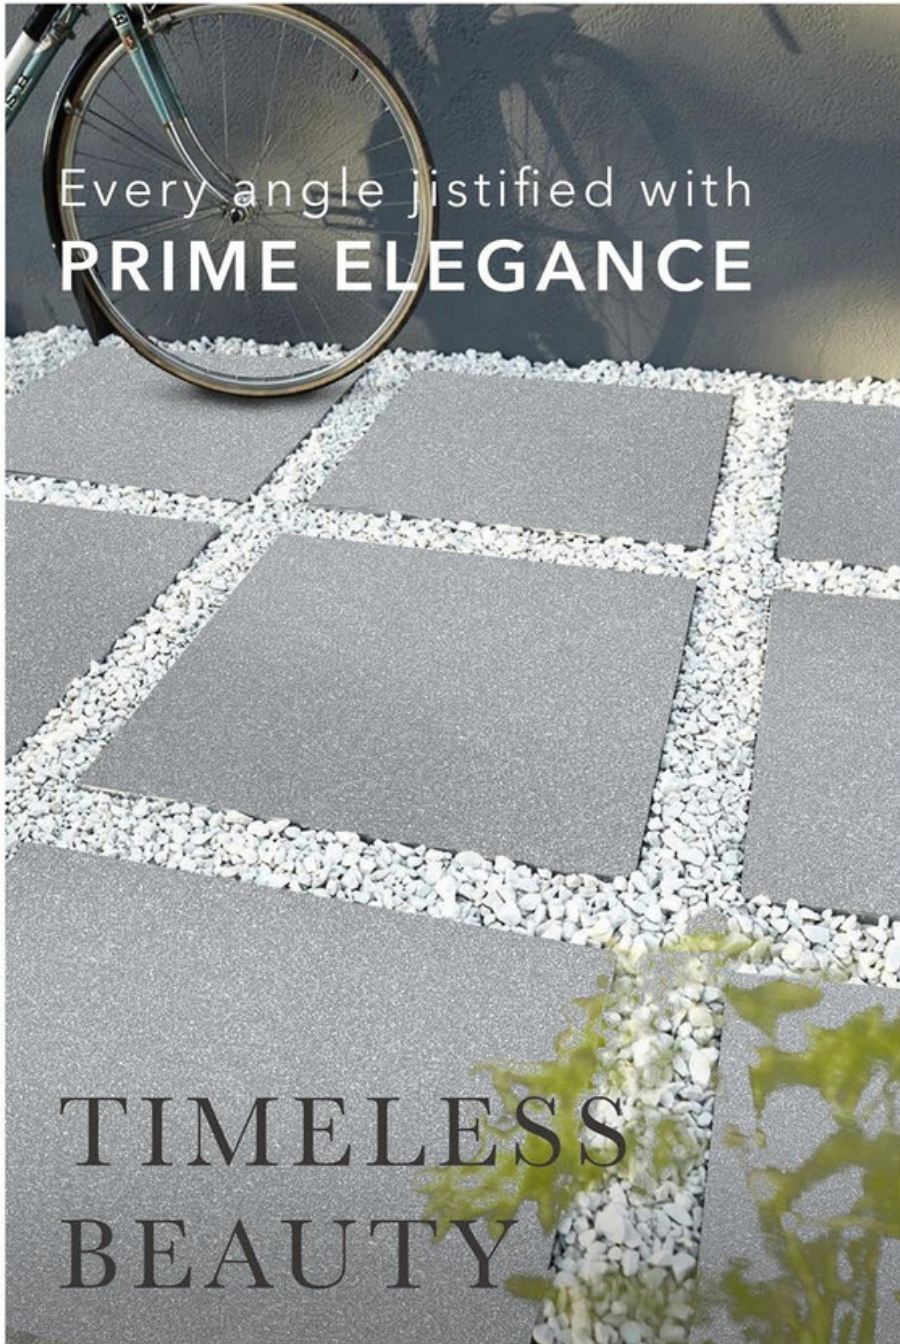

MAGIC BLUE

MAGIC GREY

MAGIC BLACK

COLLECTION  
**2024**

**400x400MM**  
**PARKING TILES**

Every angle justified with  
**PRIME ELEGANCE**

**TIMELESS  
BEAUTY**

COLLECTION  
**2024**