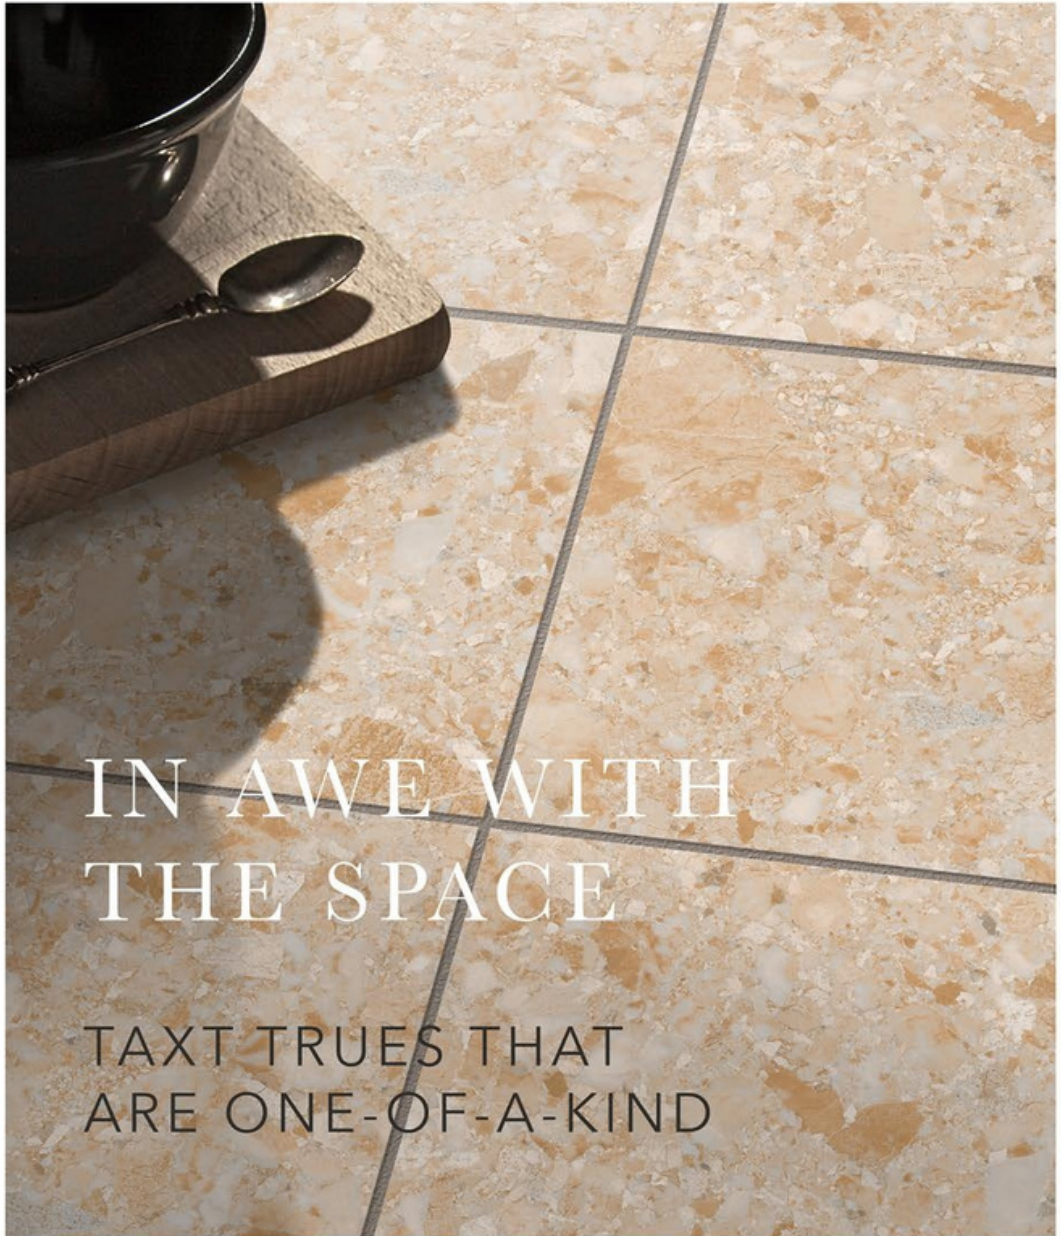

IN AWE WITH
THE SPACE

TAXT TRUES THAT
ARE ONE-OF-A-KIND