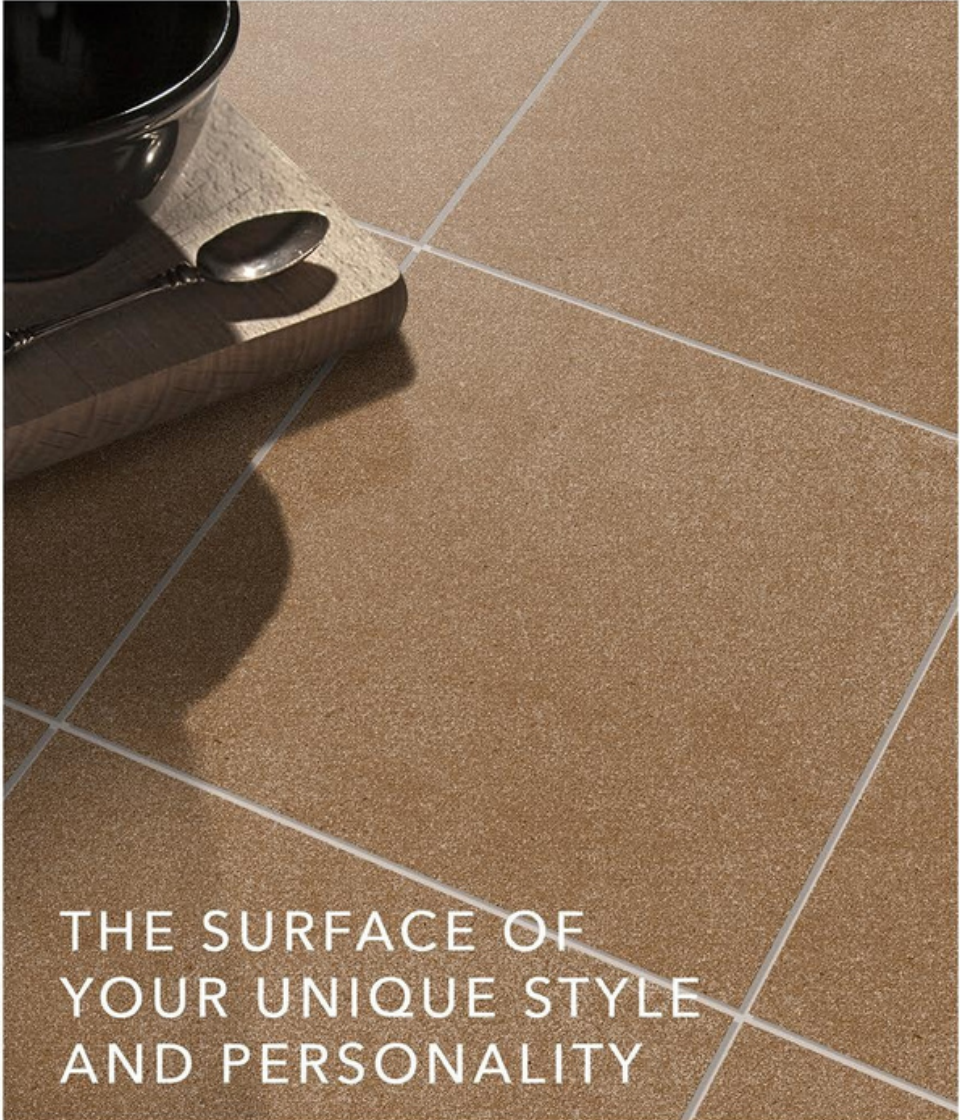

THE SURFACE OF
YOUR UNIQUE STYLE
AND PERSONALITY