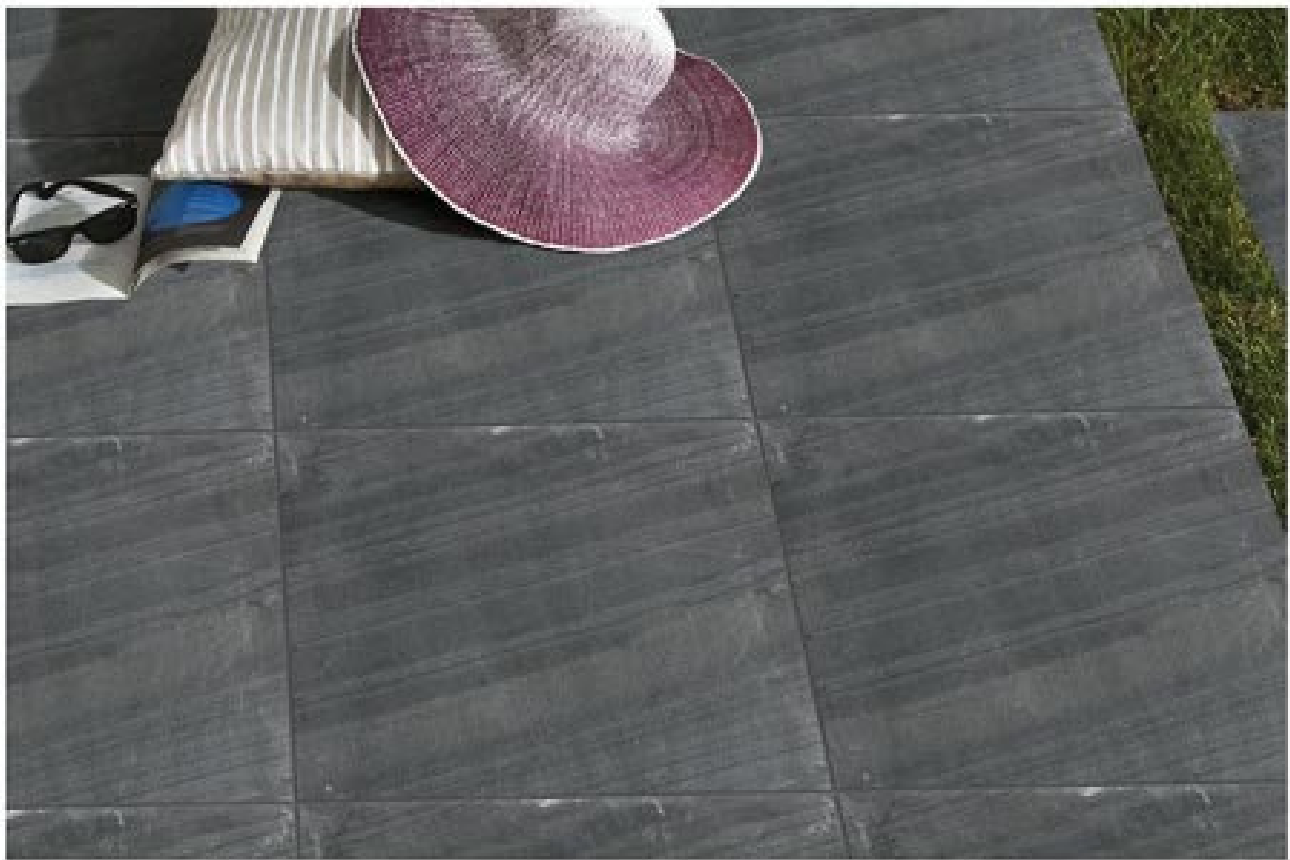

400x400MM
PARKING TILES