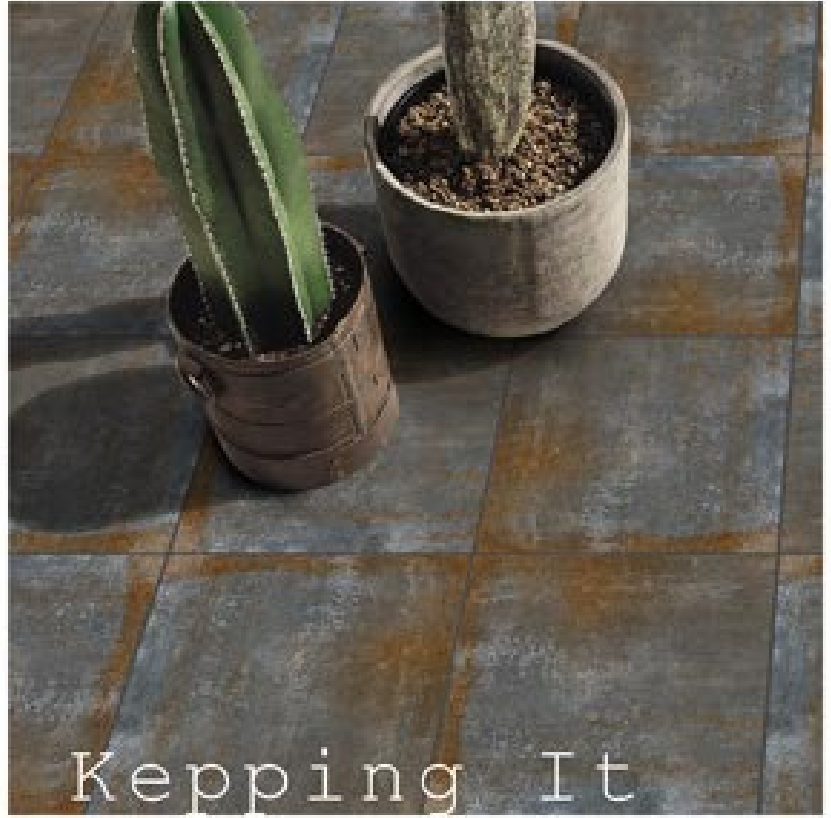

COLLECTION
2024

400x400MM
PARKING TILES

Kepping It
Simple For

CLASSY