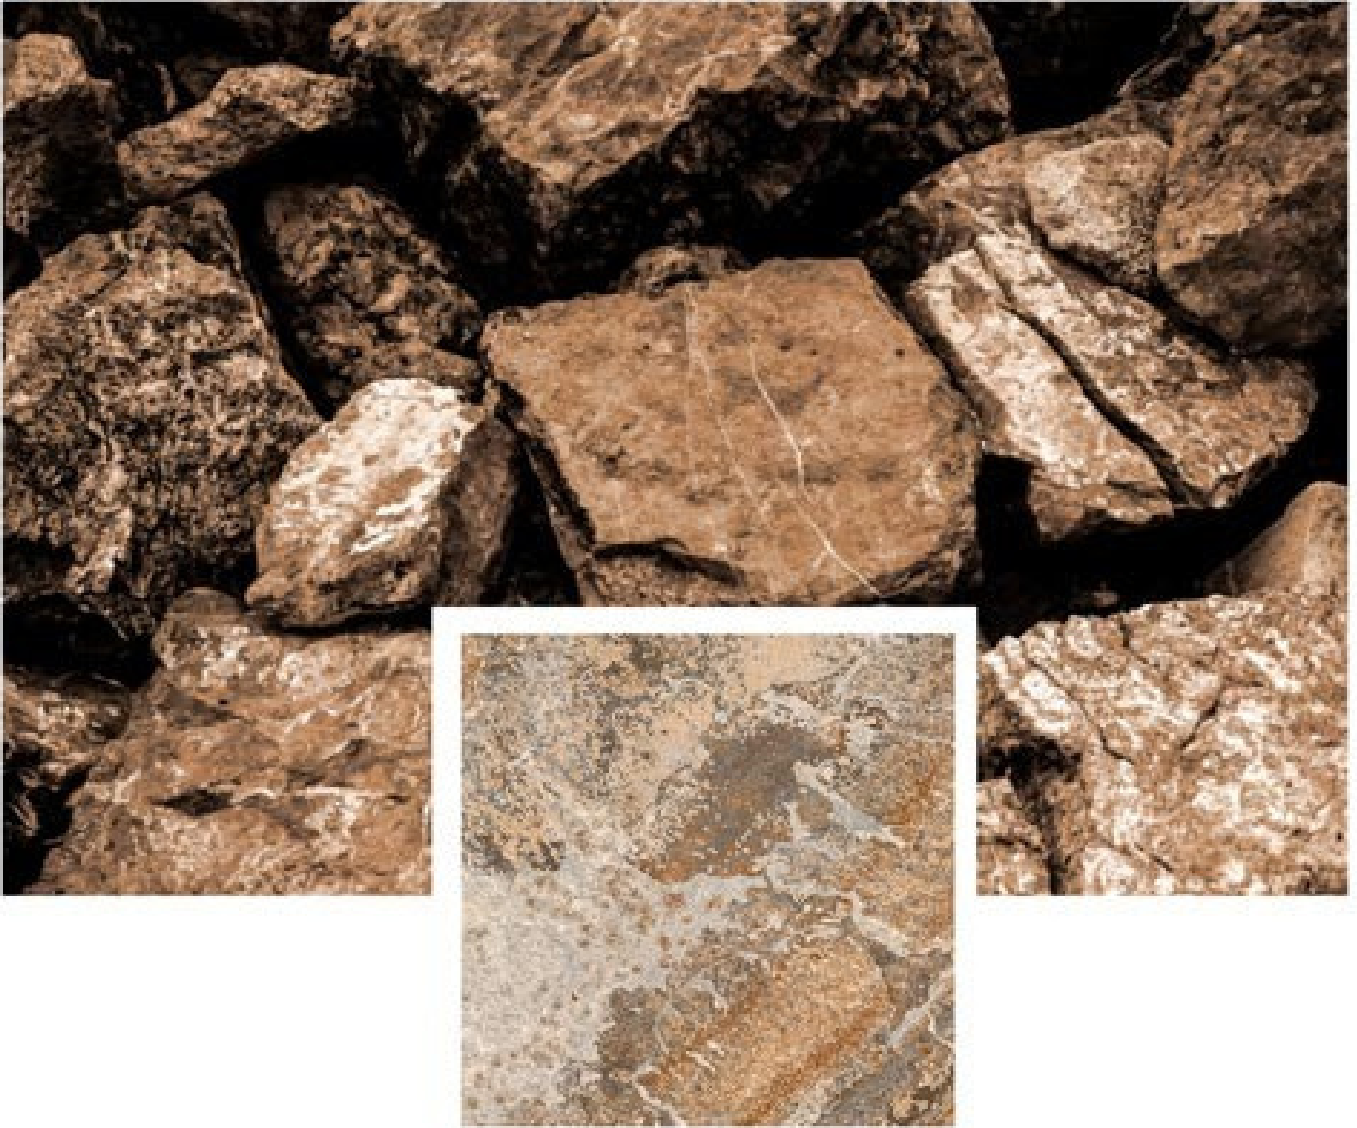

RUSTIC\_029

RUSTIC\_031

COLLECTION  
2024

400x400MM  
PARKING TILES

**Be Inspired &**  
Find The Style That Right For You

COLLECTION  
2024

400x400MM  
PARKING TILES

ENJOY THE  
IRREPLACEABLE VIBES