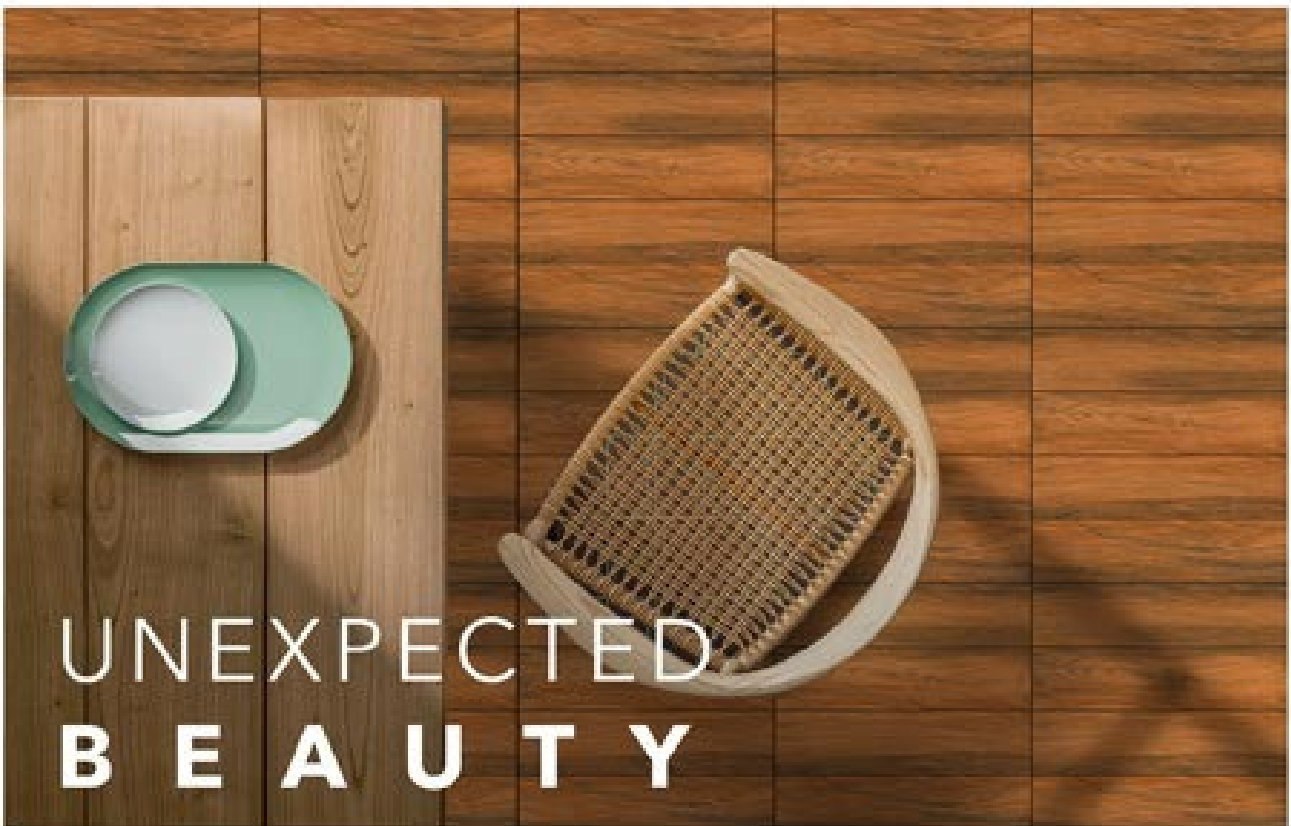

RUSTIC\_086

COLLECTION  
2024

400x400MM  
PARKING TILES

THE ELEGANCE  
TOUCH WOOD

UNEXPECTED  
BEAUTY

COLLECTION  
**2024**

**400x400MM**  
PARKING TILES

RUSTIC\_087