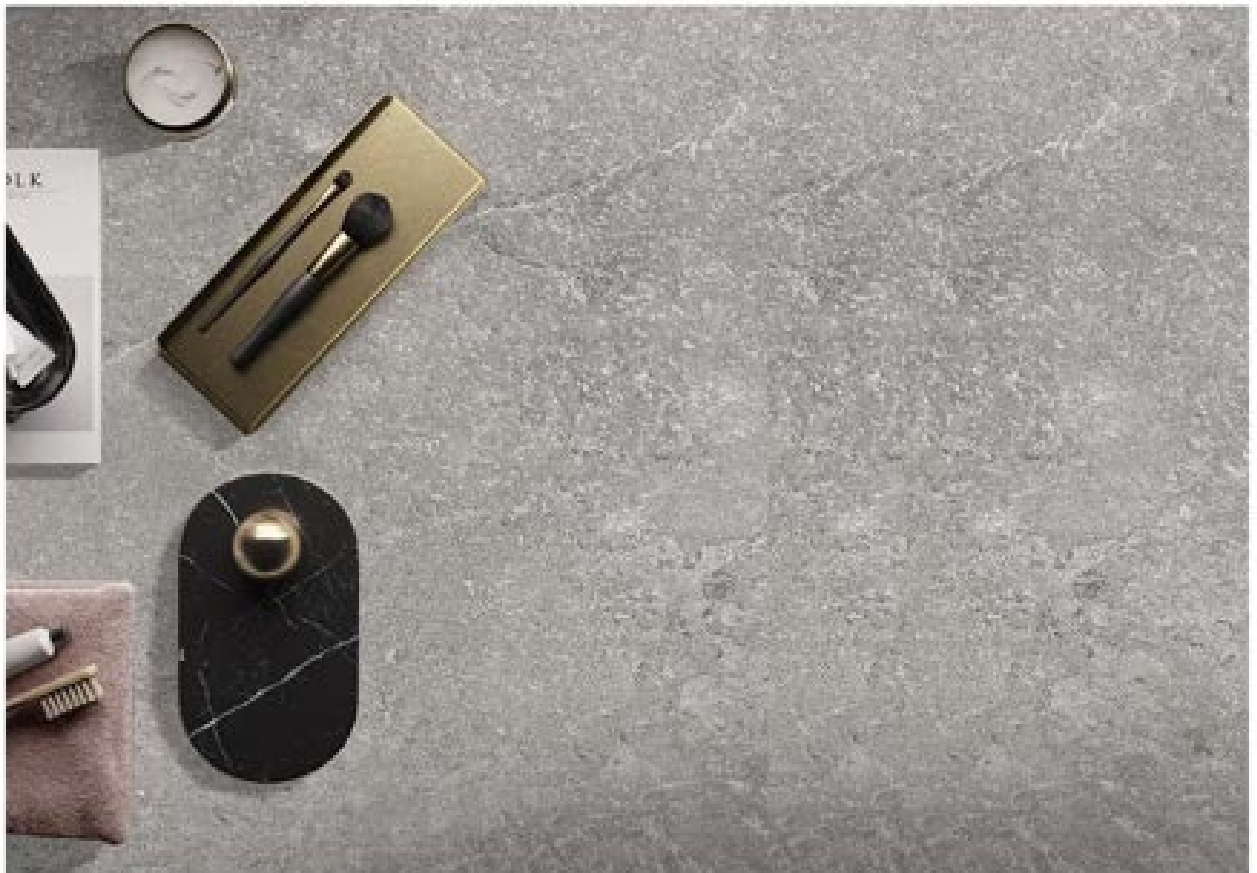

400x400MM  
PARKING TILES

Discover  
The Collection In  
Different Shades &  
Colors

COLLECTION  
2024

400x400MM  
PARKING TILES

CHOOSE  
YOUR IMPRESSION

COLLECTION  
**2024**

**400x400MM**  
PARKING TILES

RUSTIC\_040