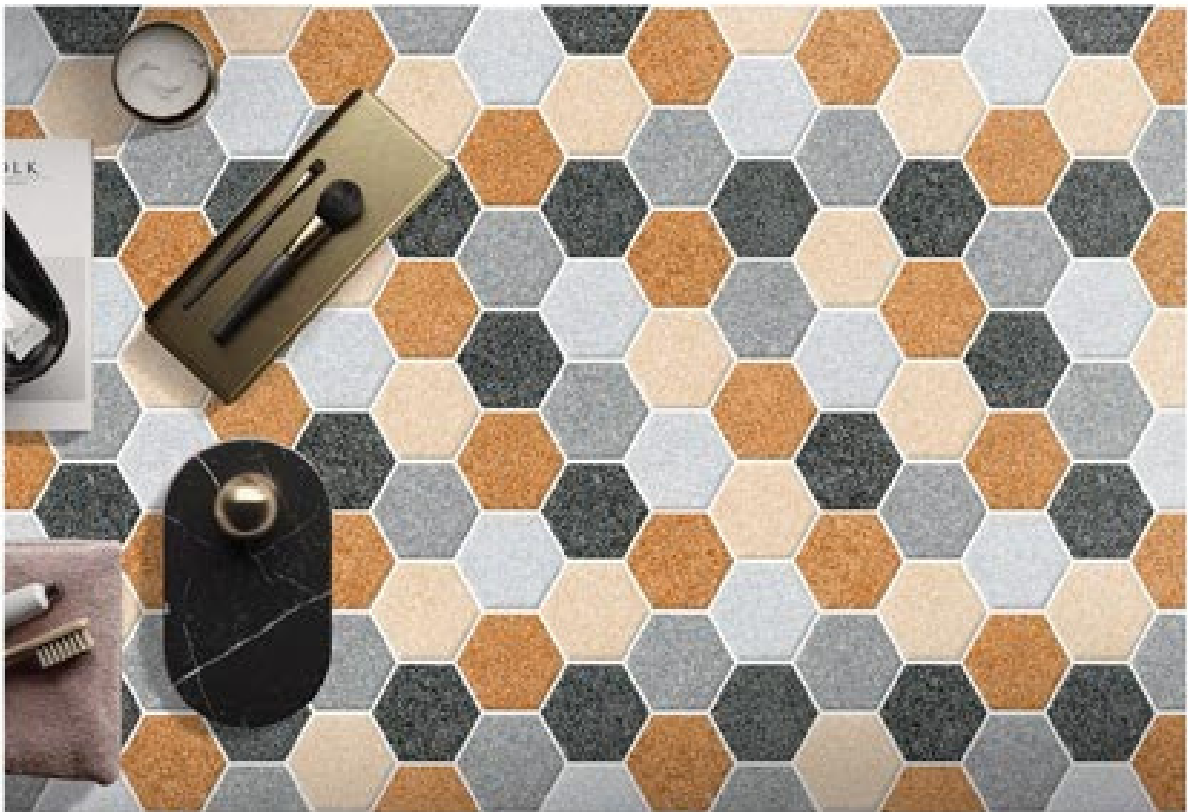

400x400MM
PARKING TILES

FALL
IN LOVE WITH THE
DIVINITY
OF SIMPLICITY