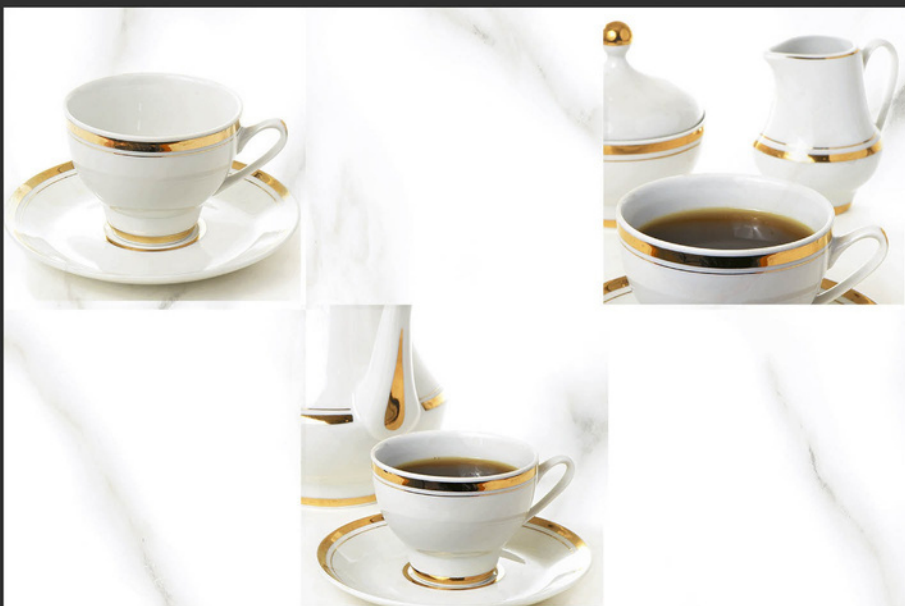

Use 5mm Space

3D Design

300X450MM
KITCHEN

116-LT

116-KC3

116-KC4

Water Proof

High Definition