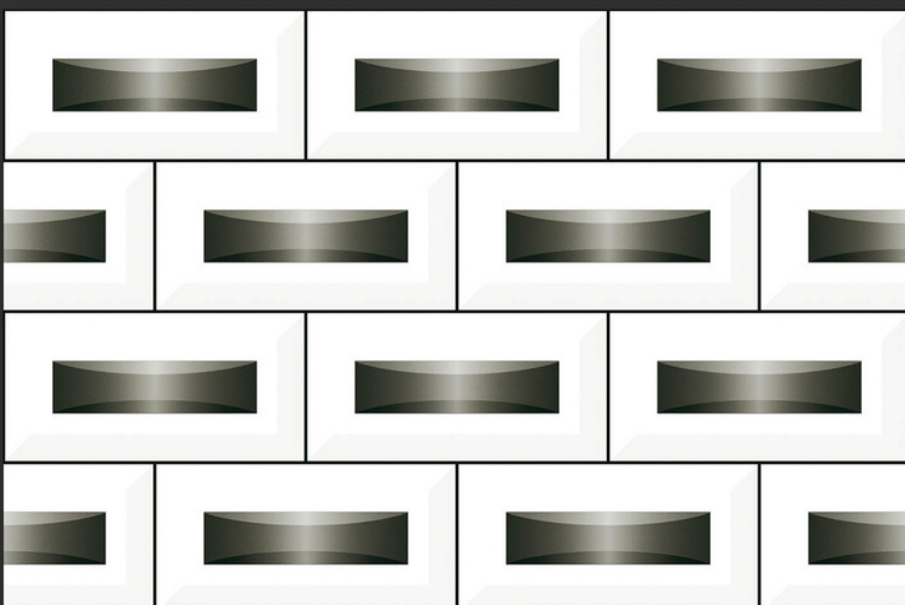

Random

Digital

Use 5mm Space

3D Design

300X450MM
KITCHEN

140-LT

140-KC2

140-DK