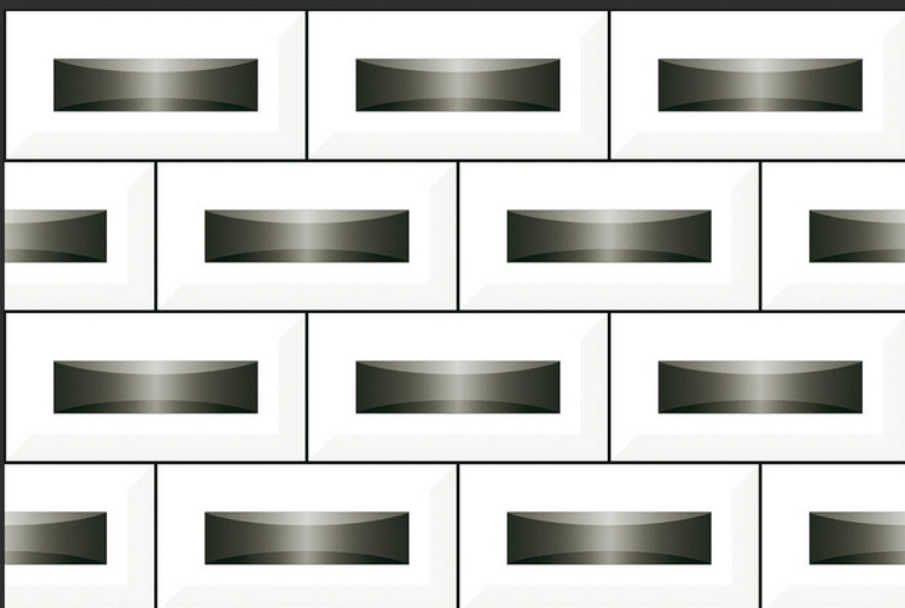

Use 5mm Space

3D Design

300X450MM
KITCHEN

140-LT

140-KC1

140-DK

Water Proof

High Definition