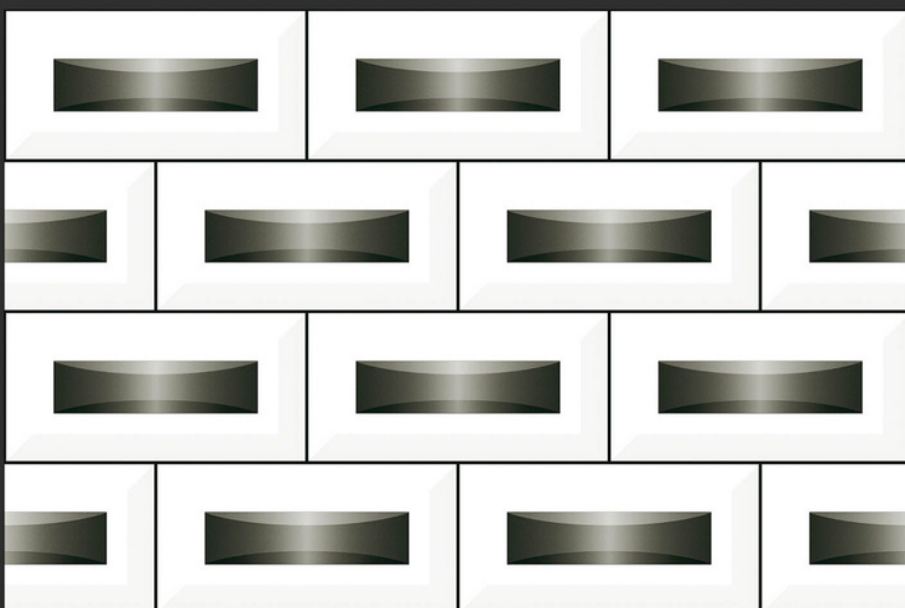

140-KC3

140-DK

Water Proof

High Definition

Random

Digital

Use 5mm Space

3D Design