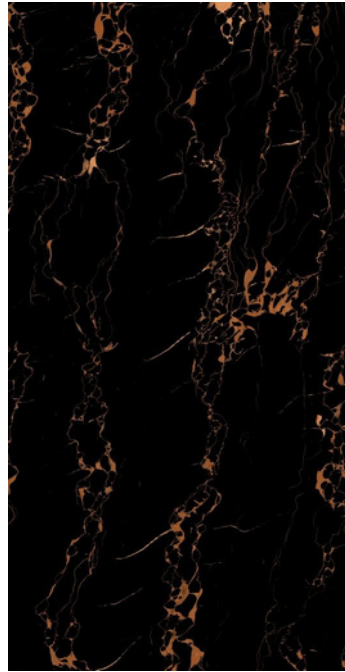

ALDO AMEZ

BLACK PETAL

BLACK PORTORO

CLONIC BLACK

CLOUDY BLUE

COSMOS RED

CRISTINA BROWN

COLOMBIA BLACK

DERBY BLACK

DOMINGO GOLD

FURY BLACK

GOLD PORTRO

LAURANT SAINT

LEGEND GOLD

LUNAR MARBLE

MARINE BLACK

MEXICO BLACK

NOVELLA NERO

PAMPLONA BLACK

PORT BLACK

RECTUS TARBO

TUSCAN

VENATO GREEN

WAVE DENMARK