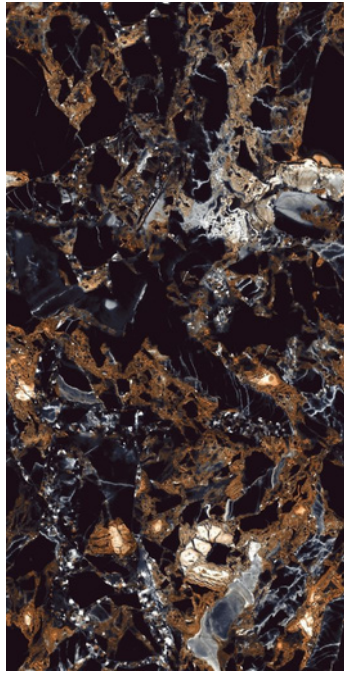

SKY WORLD CERAMIC

600x
1200mm

LUXURIOUS
COLLECTION

600x
1200mm

LUXURIOUS
COLLECTION

Indulge in opulence with our Luxurious tile collection, featuring premium materials and exquisite designs that radiate elegance.

ALDO AMEZ

BLACK PETAL

BLACK PORTORO

CLONIC BLACK

CLOUDY BLUE

COSMOS RED

CRISTINA BROWN

COLOMBIA BLACK

DERBY BLACK

DOMINGO GOLD

FURY BLACK

GOLD PORTRO

LAURANT SAINT

LEGEND GOLD

LUNAR MARBLE

MARINE BLACK

MEXICO BLACK

NOVELLA NERO

PAMPLONA BLACK

PORT BLACK

RECTUS TARBO

TUSCAN

VENATO GREEN

WAVE DENMARK