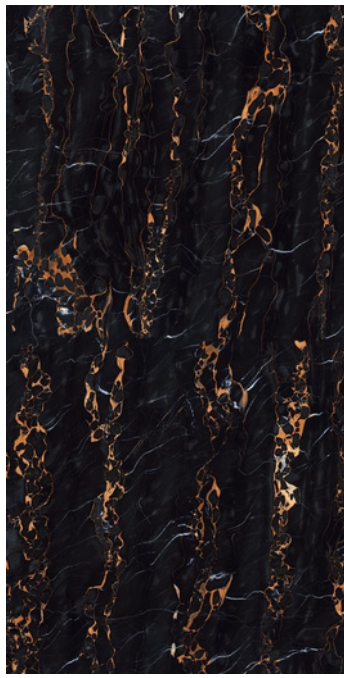

SKY WORLD CERAMIC

600x
1200mm

LUXURIOUS
COLLECTION

600x
1200mm

LUXURIOUS
COLLECTION

Indulge in opulence with our Luxurious tile collection, featuring premium materials and exquisite designs that radiate elegance.

ALDO AMEZ

BLACK PETAL

BLACK PORTORO

CLONIC BLACK

CLOUDY BLUE

COSMOS RED

CRISTINA BROWN

COLOMBIA BLACK

DERBY BLACK

DOMINGO GOLD

FURY BLACK

GOLD PORTRO

LAURANT SAINT

LEGEND GOLD

LUNAR MARBLE

MARINE BLACK

MEXICO BLACK

NOVELLA NERO

PAMPLONA BLACK

PORT BLACK

RECTUS TARBO

TUSCAN

VENATO GREEN

WAVE DENMARK