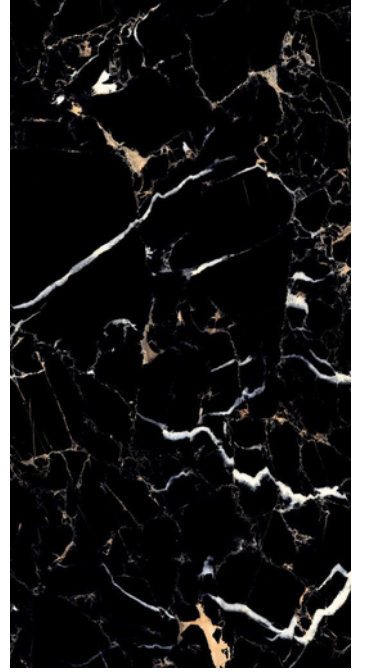

SKY WORLD CERAMIC

600x
1200mm

LUXURIOUS
COLLECTION

600x
1200mm

LUXURIOUS
COLLECTION

Indulge in opulence with our Luxurious tile collection, featuring premium materials and exquisite designs that radiate elegance.

ALDO AMEZ

BLACK PETAL

BLACK PORTORO

CLONIC BLACK

CLOUDY BLUE

COSMOS RED

CRISTINA BROWN

COLOMBIA BLACK

DERBY BLACK

DOMINGO GOLD

FURY BLACK

GOLD PORTRO

LAURANT SAINT

LEGEND GOLD

LUNAR MARBLE

MARINE BLACK