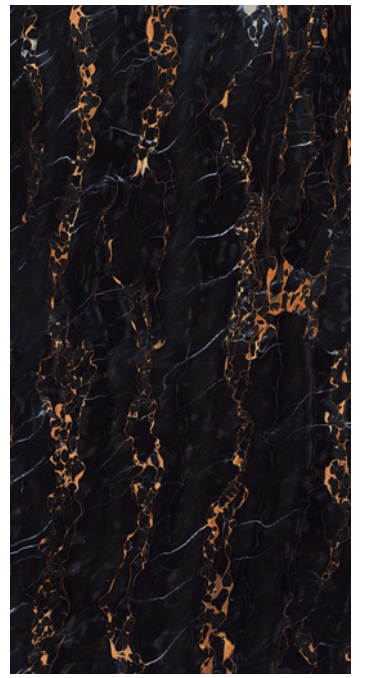

SKY WORLD CERAMIC

600x
1200mm

LUXURIOUS
COLLECTION

600x
1200mm

LUXURIOUS
COLLECTION

Indulge in opulence with our Luxurious tile collection, featuring premium materials and exquisite designs that radiate elegance.

ALDO AMEZ

BLACK PETAL

BLACK PORTORO

CLONIC BLACK

CLOUDY BLUE

COSMOS RED

CRISTINA BROWN

COLOMBIA BLACK

DERBY BLACK

DOMINGO GOLD

FURY BLACK

GOLD PORTRO

LAURANT SAINT

LEGEND GOLD

LUNAR MARBLE

MARINE BLACK

MEXICO BLACK

NOVELLA NERO

PAMPLONA BLACK

PORT BLACK

RECTUS TARBO

TUSCAN

VENATO GREEN

WAVE DENMARK