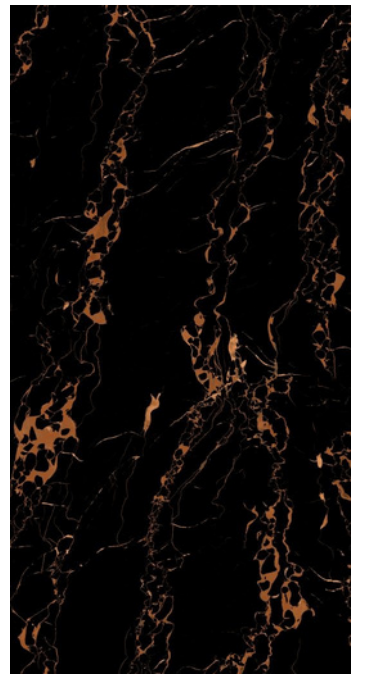

ALDO AMEZ

BLACK PETAL

BLACK PORTORO

CLONIC BLACK

CLOUDY BLUE

COSMOS RED

CRISTINA BROWN

COLOMBIA BLACK

DERBY BLACK

DOMINGO GOLD

FURY BLACK

GOLD PORTRO

LAURANT SAINT

LEGEND GOLD

LUNAR MARBLE

MARINE BLACK

MEXICO BLACK

NOVELLA NERO

PAMPLONA BLACK

PORT BLACK

RECTUS TARBO

TUSCAN

VENATO GREEN

WAVE DENMARK