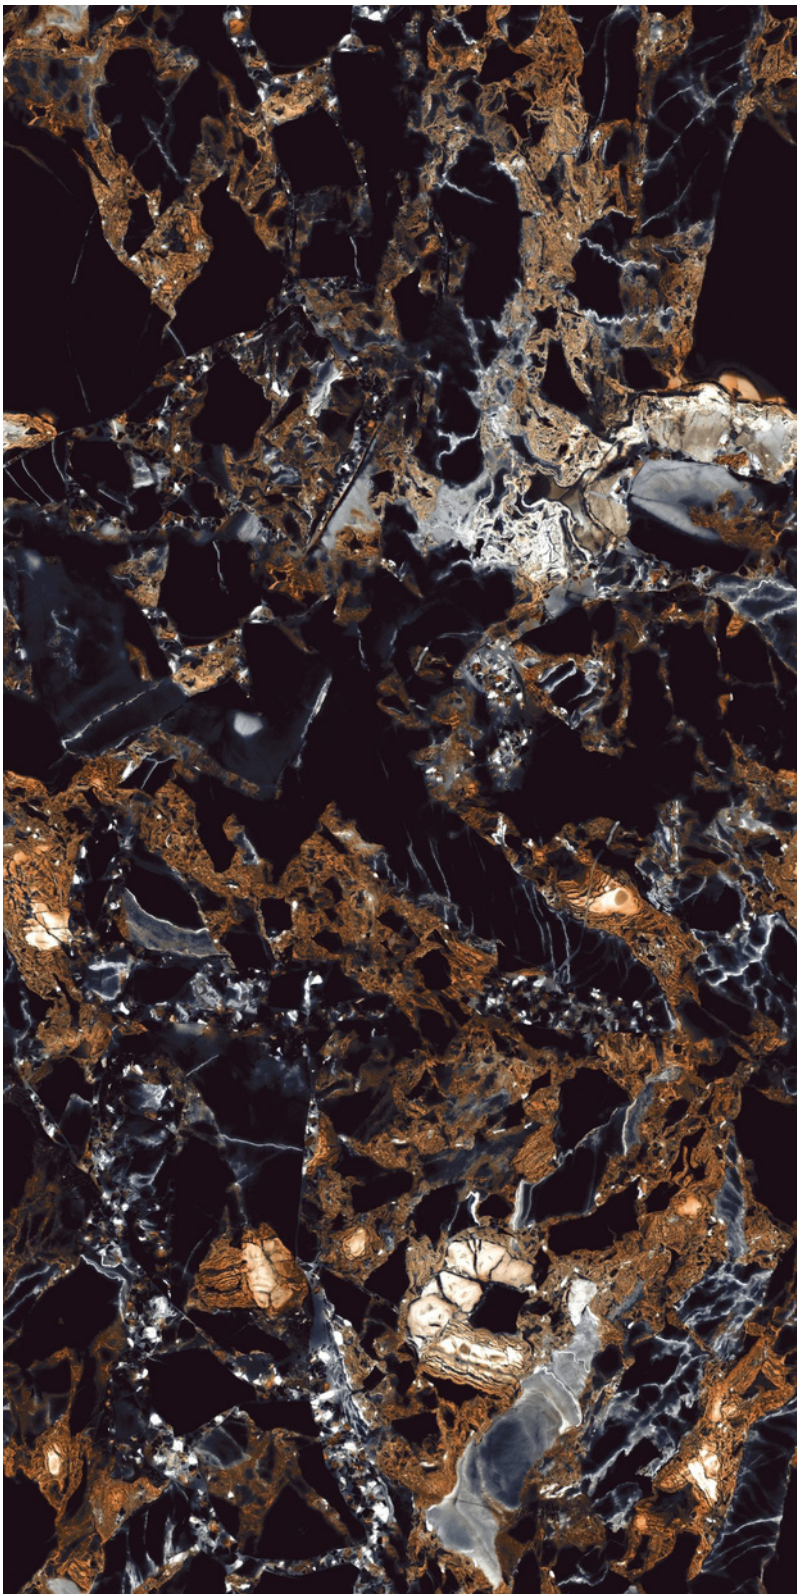

ALDO AMEZ

BLACK PETAL

BLACK PORTORO

CLONIC BLACK

CLOUDY BLUE

COSMOS RED

CRISTINA BROWN

COLOMBIA BLACK

DERBY BLACK

DOMINGO GOLD

FURY BLACK

GOLD PORTRO

LAURANT SAINT

LEGEND GOLD

LUNAR MARBLE

MARINE BLACK

MEXICO BLACK

NOVELLA NERO

PAMPLONA BLACK

PORT BLACK

RECTUS TARBO

TUSCAN

VENATO GREEN

WAVE DENMARK