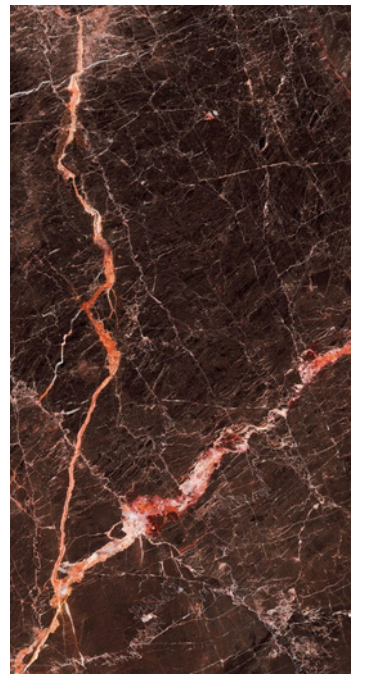

SKY WORLD CERAMIC

600x
1200mm

LUXURIOUS
COLLECTION

600x
1200mm

LUXURIOUS
COLLECTION

Indulge in opulence with our Luxurious tile collection, featuring premium materials and exquisite designs that radiate elegance.

ALDO AMEZ

BLACK PETAL

BLACK PORTORO

CLONIC BLACK

CLOUDY BLUE

COSMOS RED

CRISTINA BROWN

COLOMBIA BLACK

DERBY BLACK

DOMINGO GOLD

FURY BLACK

GOLD PORTRO

LAURANT SAINT

LEGEND GOLD

LUNAR MARBLE

MARINE BLACK

MEXICO BLACK

NOVELLA NERO

PAMPLONA BLACK

PORT BLACK

RECTUS TARBO

TUSCAN

VENATO GREEN

WAVE DENMARK