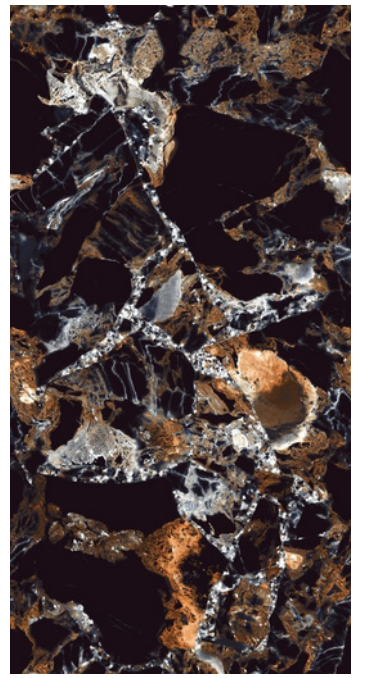

SKY WORLD CERAMIC

600x
1200mm

LUXURIOUS
COLLECTION

600x
1200mm

LUXURIOUS
COLLECTION

Indulge in opulence with our Luxurious tile collection, featuring premium materials and exquisite designs that radiate elegance.

ALDO AMEZ

BLACK PETAL

BLACK PORTORO

CLONIC BLACK

CLOUDY BLUE

COSMOS RED

CRISTINA BROWN

COLOMBIA BLACK

DERBY BLACK

DOMINGO GOLD

FURY BLACK

GOLD PORTRO

LAURANT SAINT

LEGEND GOLD

LUNAR MARBLE

MARINE BLACK

MEXICO BLACK

NOVELLA NERO

PAMPLONA BLACK

PORT BLACK

RECTUS TARBO

TUSCAN

VENATO GREEN

WAVE DENMARK