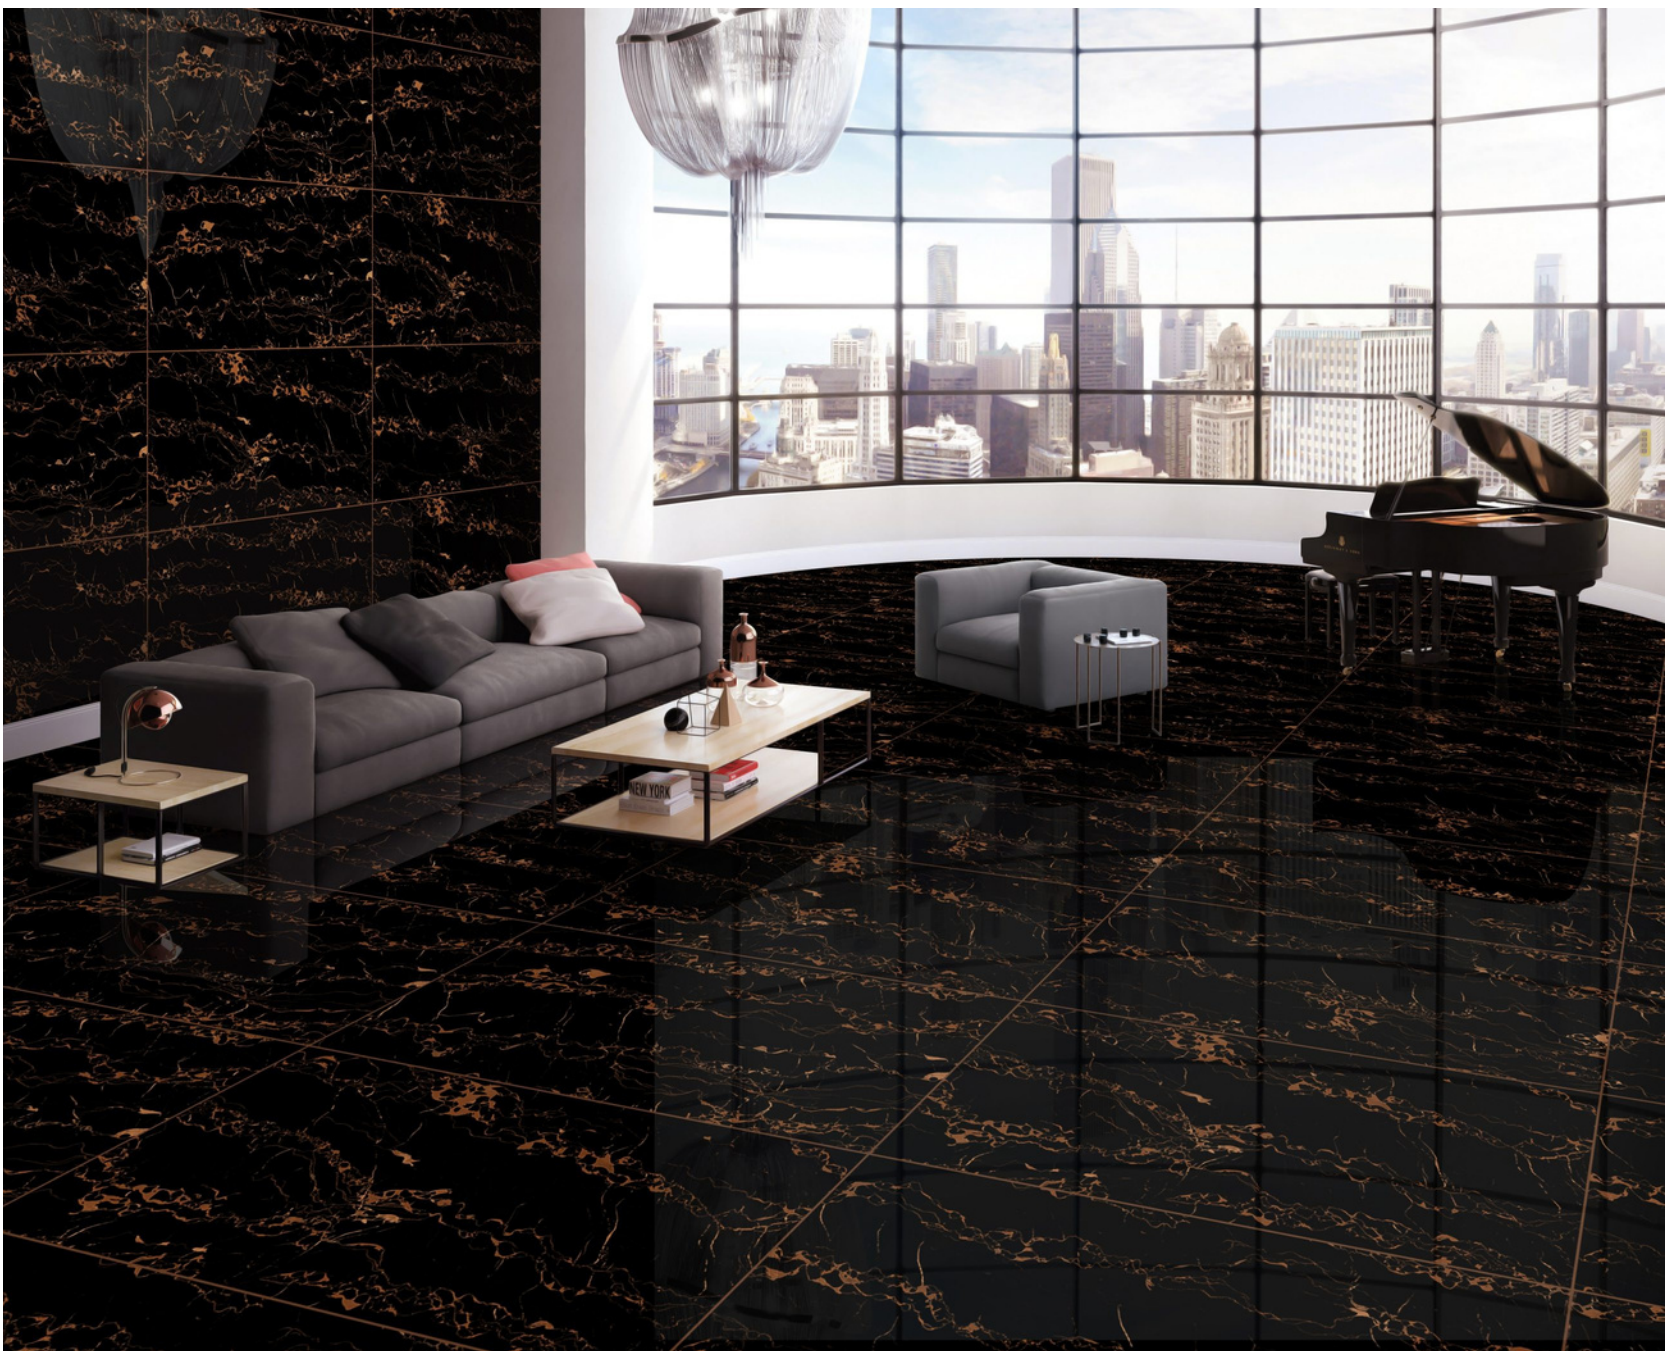

GOLD PORTRO