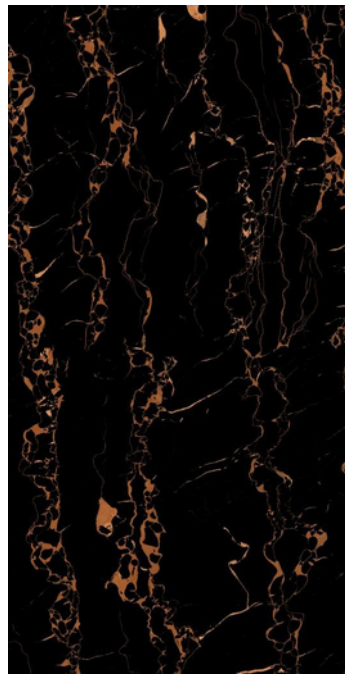

ALDO AMEZ

BLACK PETAL

BLACK PORTORO

CLONIC BLACK

CLOUDY BLUE

COSMOS RED

CRISTINA BROWN

COLOMBIA BLACK

DERBY BLACK

DOMINGO GOLD

FURY BLACK

GOLD PORTRO

LAURANT SAINT

LEGEND GOLD

LUNAR MARBLE

MARINE BLACK

MEXICO BLACK

NOVELLA NERO

PAMPLONA BLACK

PORT BLACK

RECTUS TARBO

TUSCAN

VENATO GREEN

WAVE DENMARK