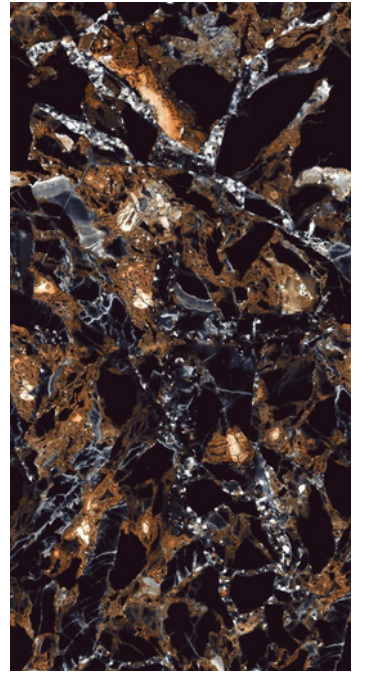

SKY WORLD CERAMIC

600x
1200mm

LUXURIOUS
COLLECTION

600x
1200mm

LUXURIOUS
COLLECTION

Indulge in opulence with our Luxurious tile collection, featuring premium materials and exquisite designs that radiate elegance.

ALDO AMEZ

BLACK PETAL

BLACK PORTORO

CLONIC BLACK

CLOUDY BLUE

COSMOS RED

CRISTINA BROWN

COLOMBIA BLACK

DERBY BLACK

DOMINGO GOLD

FURY BLACK

GOLD PORTRO

LAURANT SAINT

LEGEND GOLD

LUNAR MARBLE

MARINE BLACK

MEXICO BLACK

NOVELLA NERO

PAMPLONA BLACK

PORT BLACK

RECTUS TARBO

TUSCAN

VENATO GREEN

WAVE DENMARK