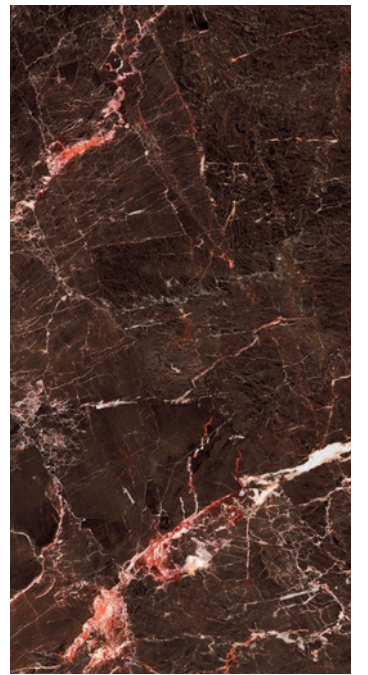

SKY WORLD CERAMIC

600x
1200mm

LUXURIOUS
COLLECTION

600x
1200mm

LUXURIOUS
COLLECTION

Indulge in opulence with our Luxurious tile collection, featuring premium materials and exquisite designs that radiate elegance.

ALDO AMEZ

BLACK PETAL

BLACK PORTORO

CLONIC BLACK

CLOUDY BLUE

COSMOS RED

CRISTINA BROWN

COLOMBIA BLACK

DERBY BLACK

DOMINGO GOLD

FURY BLACK

GOLD PORTRO

LAURANT SAINT

LEGEND GOLD

LUNAR MARBLE

MARINE BLACK

MEXICO BLACK

NOVELLA NERO

PAMPLONA BLACK

PORT BLACK

RECTUS TARBO

TUSCAN

VENATO GREEN

WAVE DENMARK