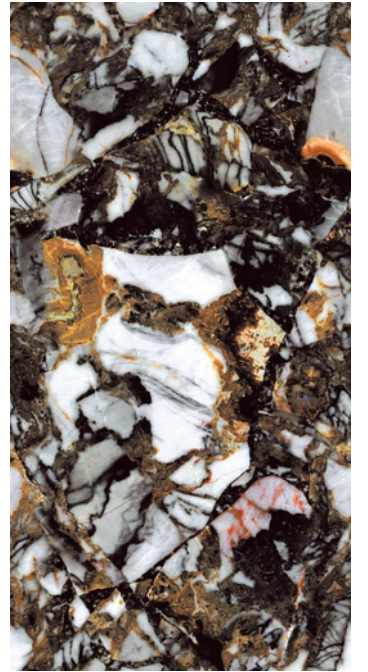

ALDO AMEZ

BLACK PETAL

BLACK PORTORO

CLONIC BLACK

CLOUDY BLUE

COSMOS RED

CRISTINA BROWN

COLOMBIA BLACK

DERBY BLACK

DOMINGO GOLD

FURY BLACK

GOLD PORTRO

LAURANT SAINT

LEGEND GOLD

LUNAR MARBLE

MARINE BLACK

MEXICO BLACK

NOVELLA NERO

PAMPLONA BLACK

PORT BLACK

RECTUS TARBO

TUSCAN

VENATO GREEN

WAVE DENMARK