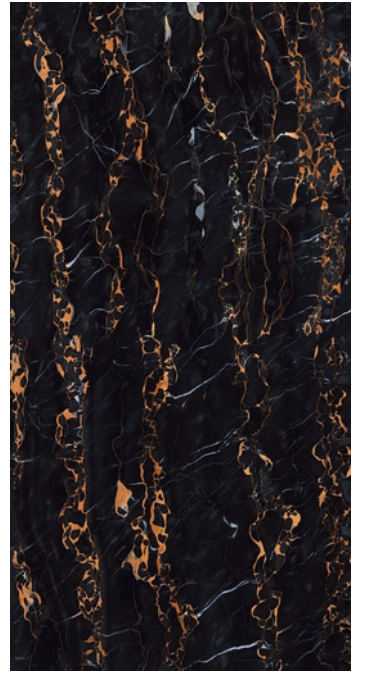

SKY WORLD CERAMIC

600x
1200mm

LUXURIOUS
COLLECTION

600x
1200mm

LUXURIOUS
COLLECTION

Indulge in opulence with our Luxurious tile collection, featuring premium materials and exquisite designs that radiate elegance.

ALDO AMEZ

BLACK PETAL

BLACK PORTORO

CLONIC BLACK

CLOUDY BLUE

COSMOS RED

CRISTINA BROWN

COLOMBIA BLACK

DERBY BLACK

DOMINGO GOLD

FURY BLACK

GOLD PORTRO

LAURANT SAINT

LEGEND GOLD

LUNAR MARBLE

MARINE BLACK

MEXICO BLACK

NOVELLA NERO

PAMPLONA BLACK

PORT BLACK

RECTUS TARBO

TUSCAN

VENATO GREEN

WAVE DENMARK