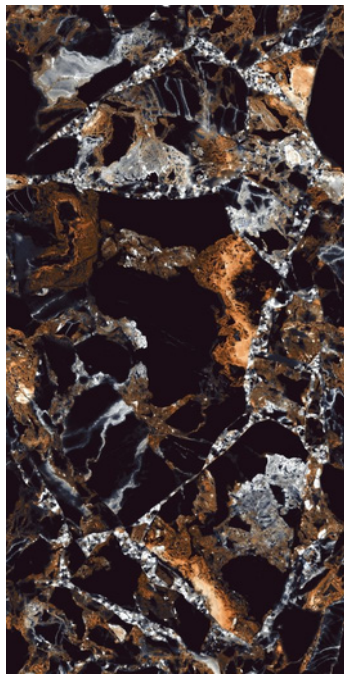

SKY WORLD CERAMIC

600x
1200mm

LUXURIOUS
COLLECTION

600x
1200mm

LUXURIOUS
COLLECTION

Indulge in opulence with our Luxurious tile collection, featuring premium materials and exquisite designs that radiate elegance.

ALDO AMEZ

BLACK PETAL

BLACK PORTORO

CLONIC BLACK

CLOUDY BLUE

COSMOS RED

CRISTINA BROWN

COLOMBIA BLACK

DERBY BLACK

DOMINGO GOLD

FURY BLACK

GOLD PORTRO

LAURANT SAINT

LEGEND GOLD

LUNAR MARBLE

MARINE BLACK

MEXICO BLACK

NOVELLA NERO

PAMPLONA BLACK

PORT BLACK

RECTUS TARBO

TUSCAN

VENATO GREEN

WAVE DENMARK