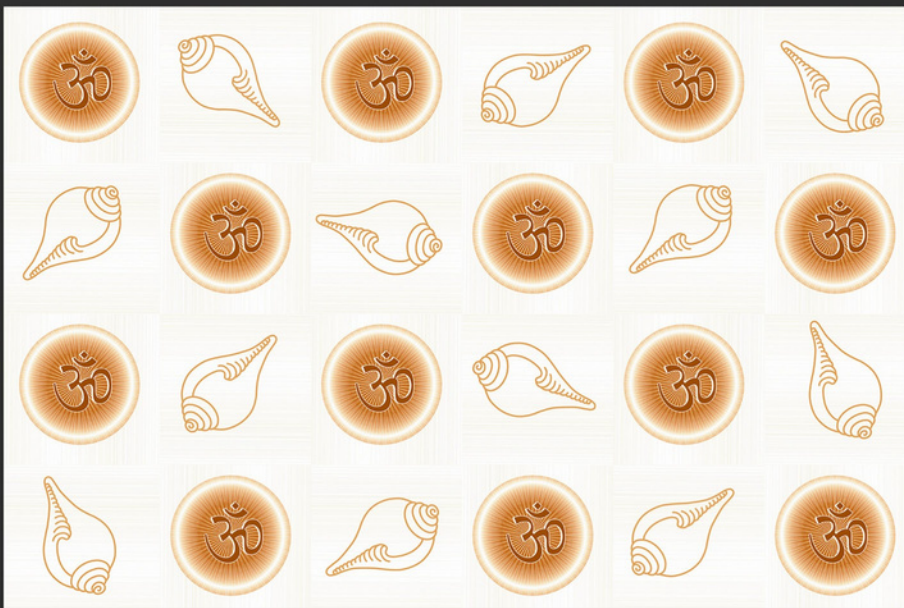

300X450MM

POOJA

SKY WORLD CERAMIC

135-LT

135-P1

135-P2

Water Proof

High Definition