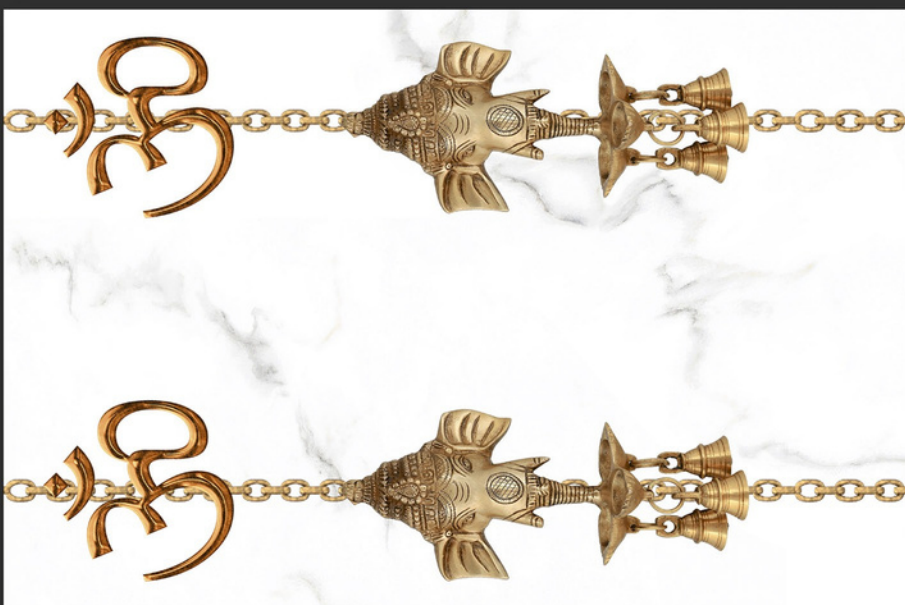

175-P3

175-P4

Water Proof

High Definition

Random

Digital

Use 5mm Space

3D Design