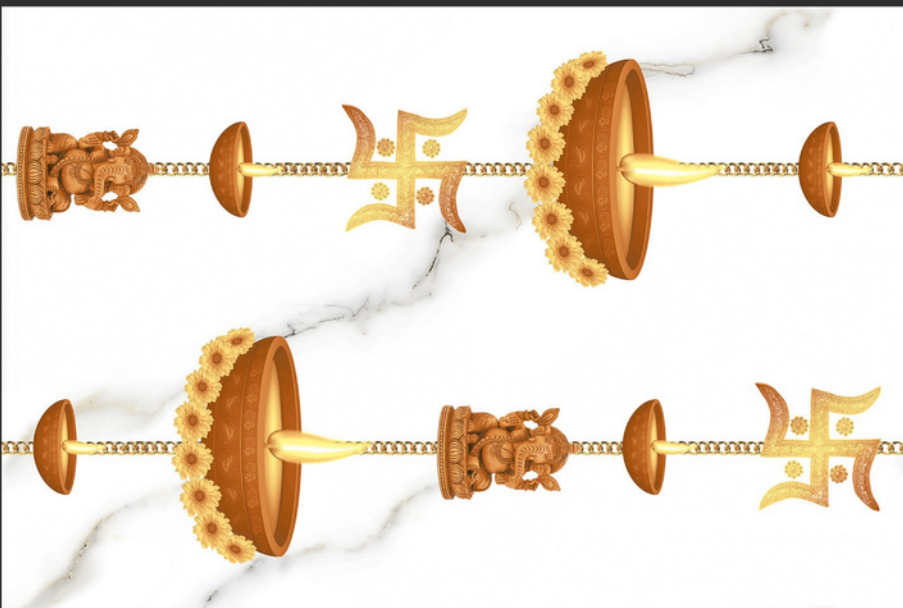

Random

Digital

Use 5mm Space

3D Design

300X450MM

POOJA

SKY WORLD CERAMIC

149-LT