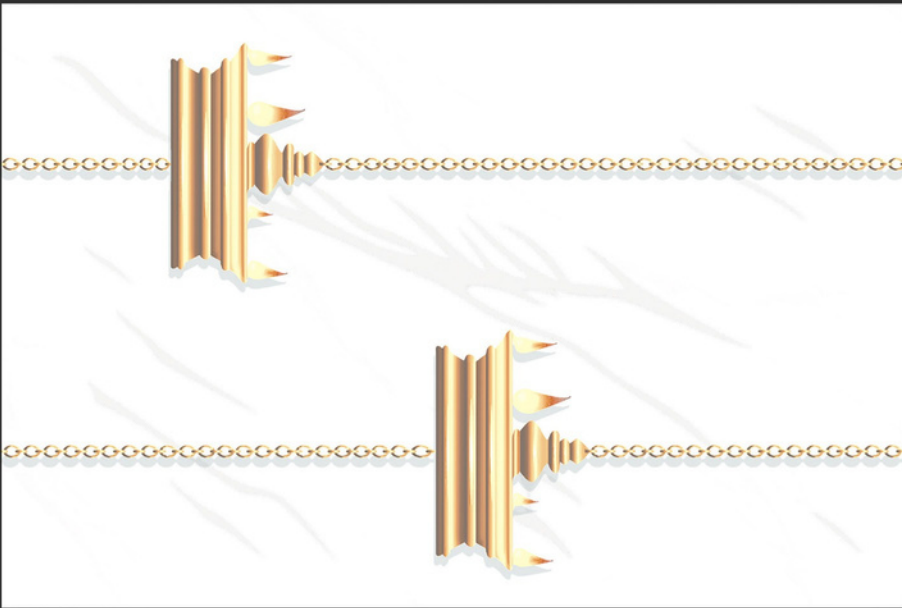

300X450MM

POOJA

SKY WORLD CERAMIC

109-LT

109-P1

109-P2

Water Proof

High Definition