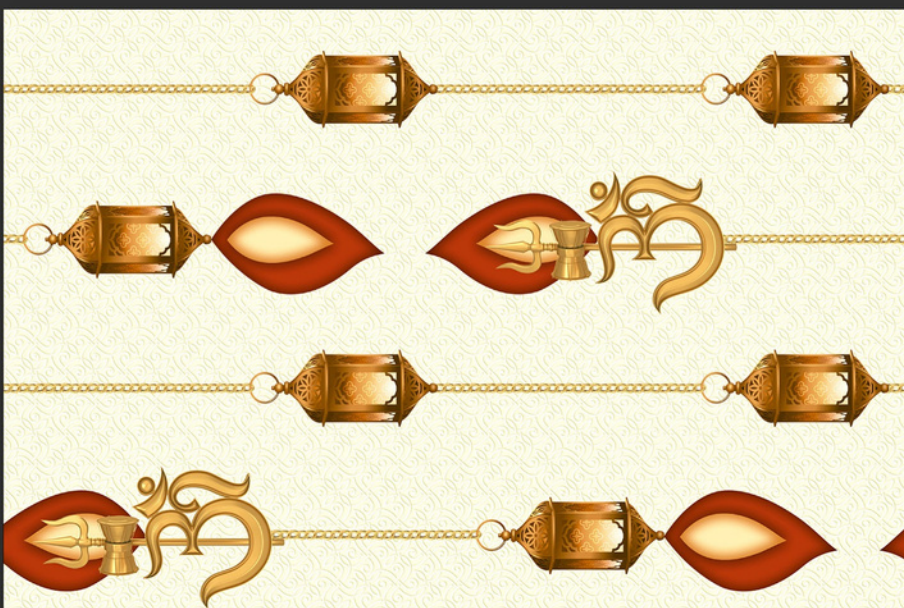

201-P1

201-P2

Water Proof

High Definition

Random

Digital

Use 5mm Space

3D Design