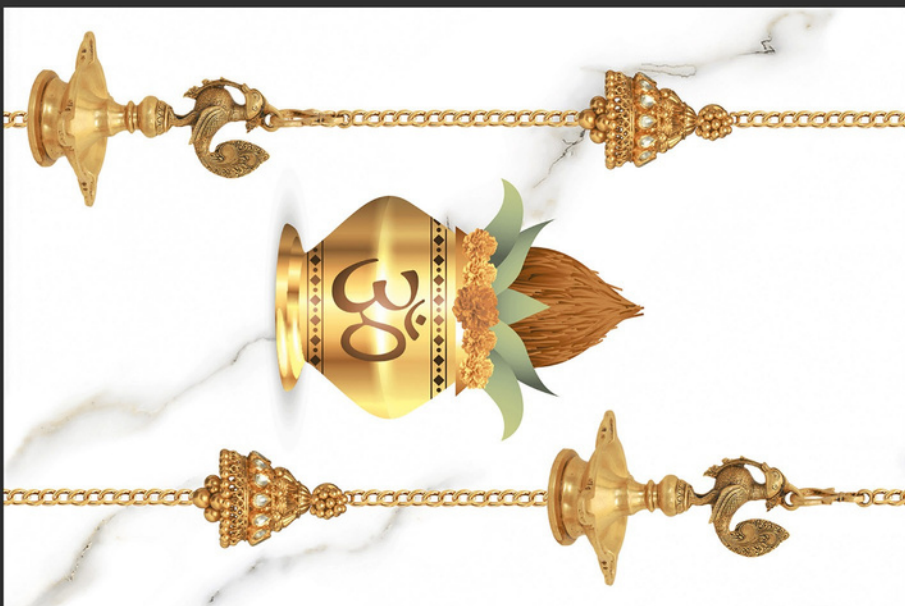

300X450MM

POOJA

SKY WORLD CERAMIC

149-LT

149-P3

149-P4

Water Proof

High Definition