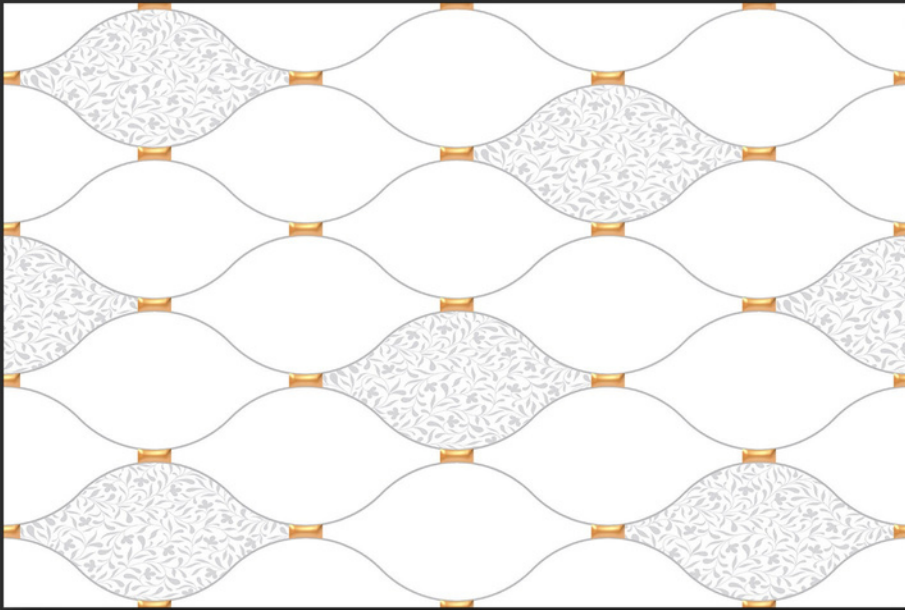

300X450MM

POOJA

SKY WORLD CERAMIC

202-LT

202-P1

202-P2

Water Proof

High Definition