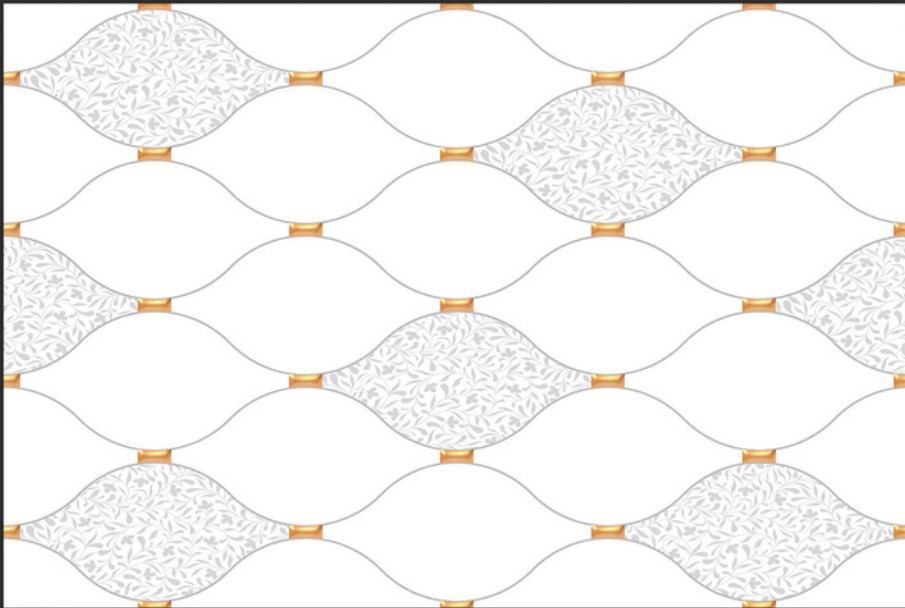

Random

Digital

Use 5mm Space

3D Design

300X450MM

POOJA

SKY WORLD CERAMIC

202-LT