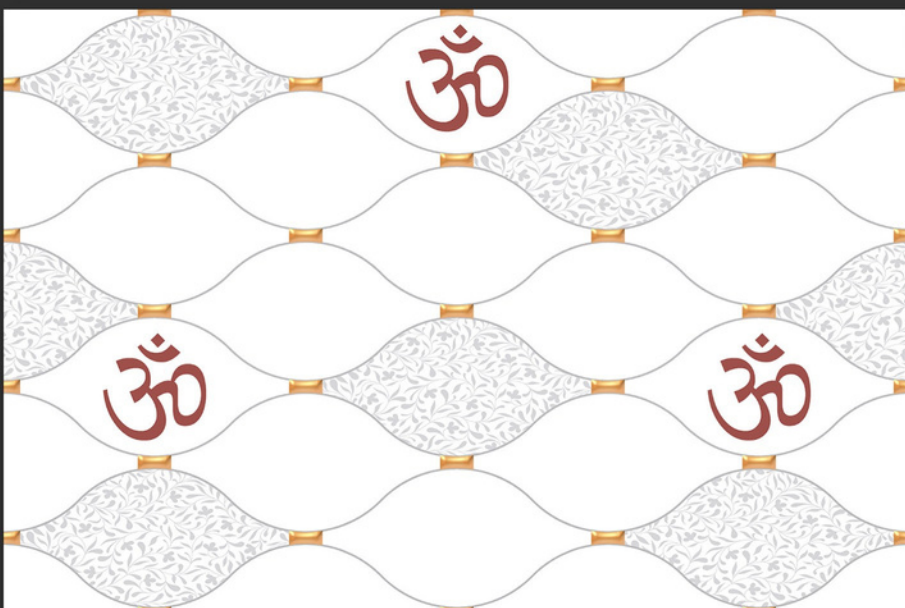

202-P3

202-LT

Water Proof

High Definition

Random

Digital

Use 5mm Space

3D Design