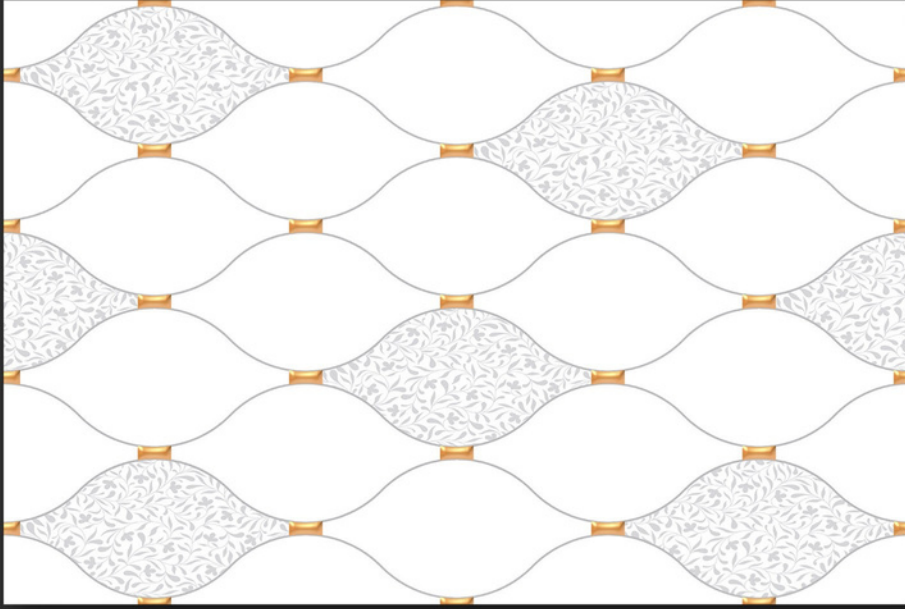

Random

Digital

Use 5mm Space

3D Design

300X450MM

POOJA

SKY WORLD CERAMIC

202-LT