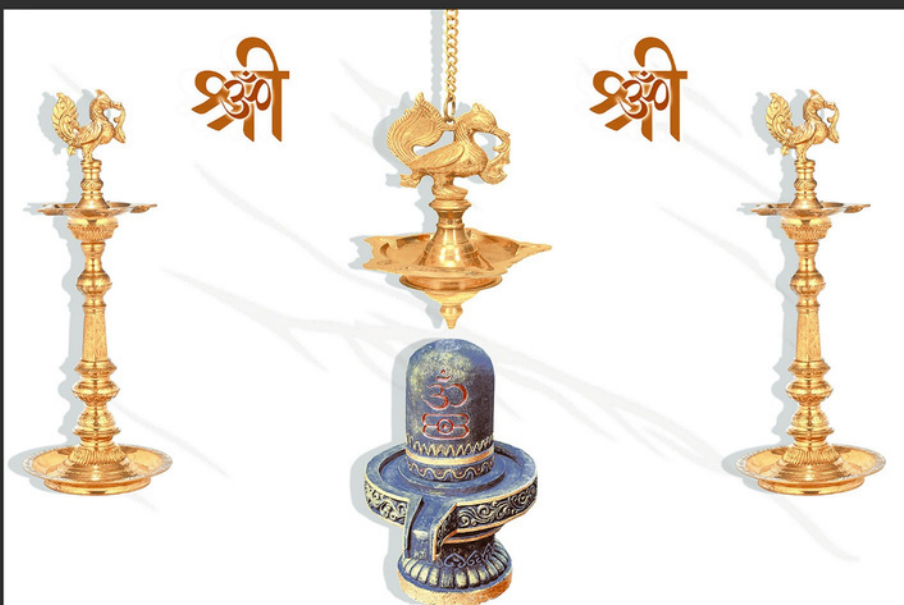

300X450MM

POOJA

SKY WORLD CERAMIC

109-LT

109-P9

109-P10

Water Proof

High Definition