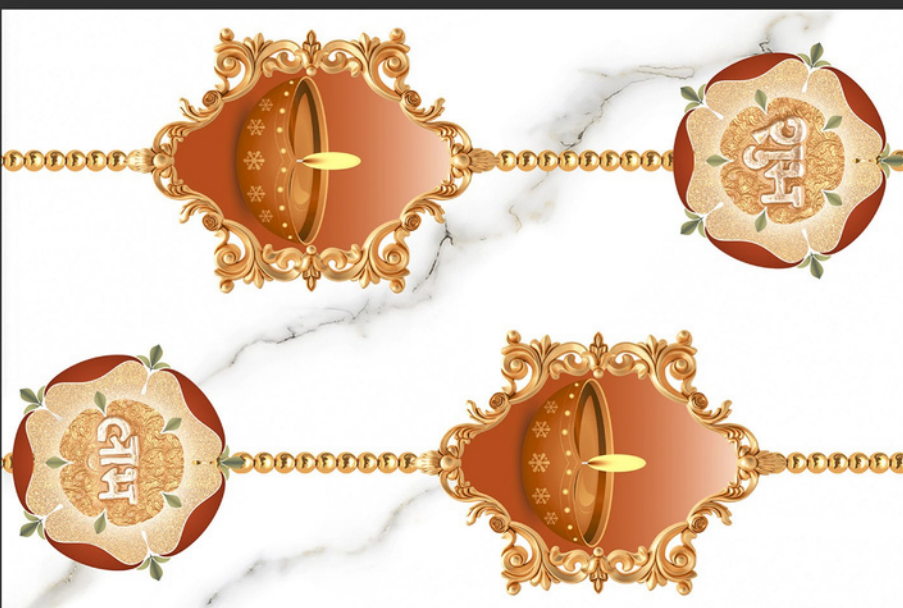

149-P2

Water Proof

High Definition

Random

Digital

Use 5mm Space

3D Design