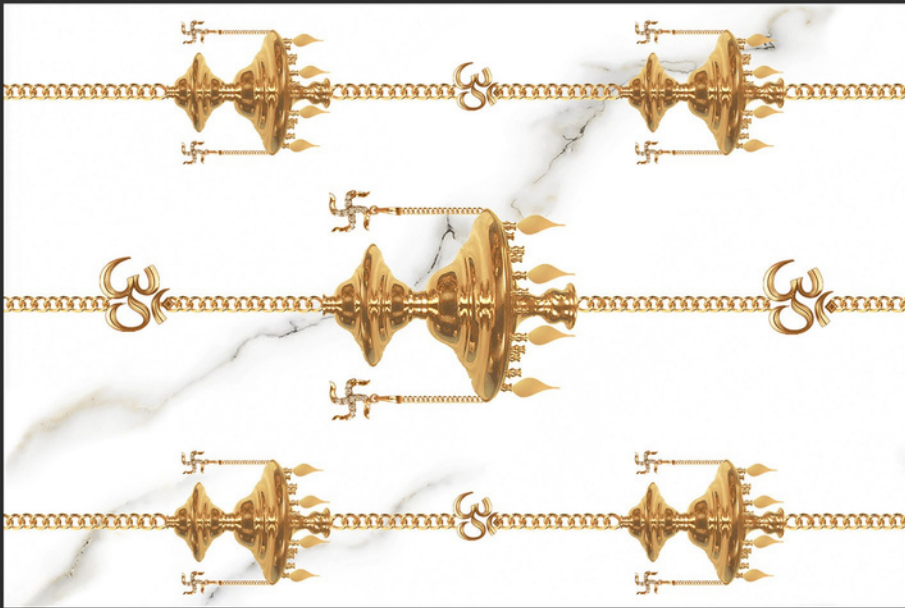

300X450MM

POOJA

SKY WORLD CERAMIC

149-LT

149-P3

149-P4

Water Proof

High Definition