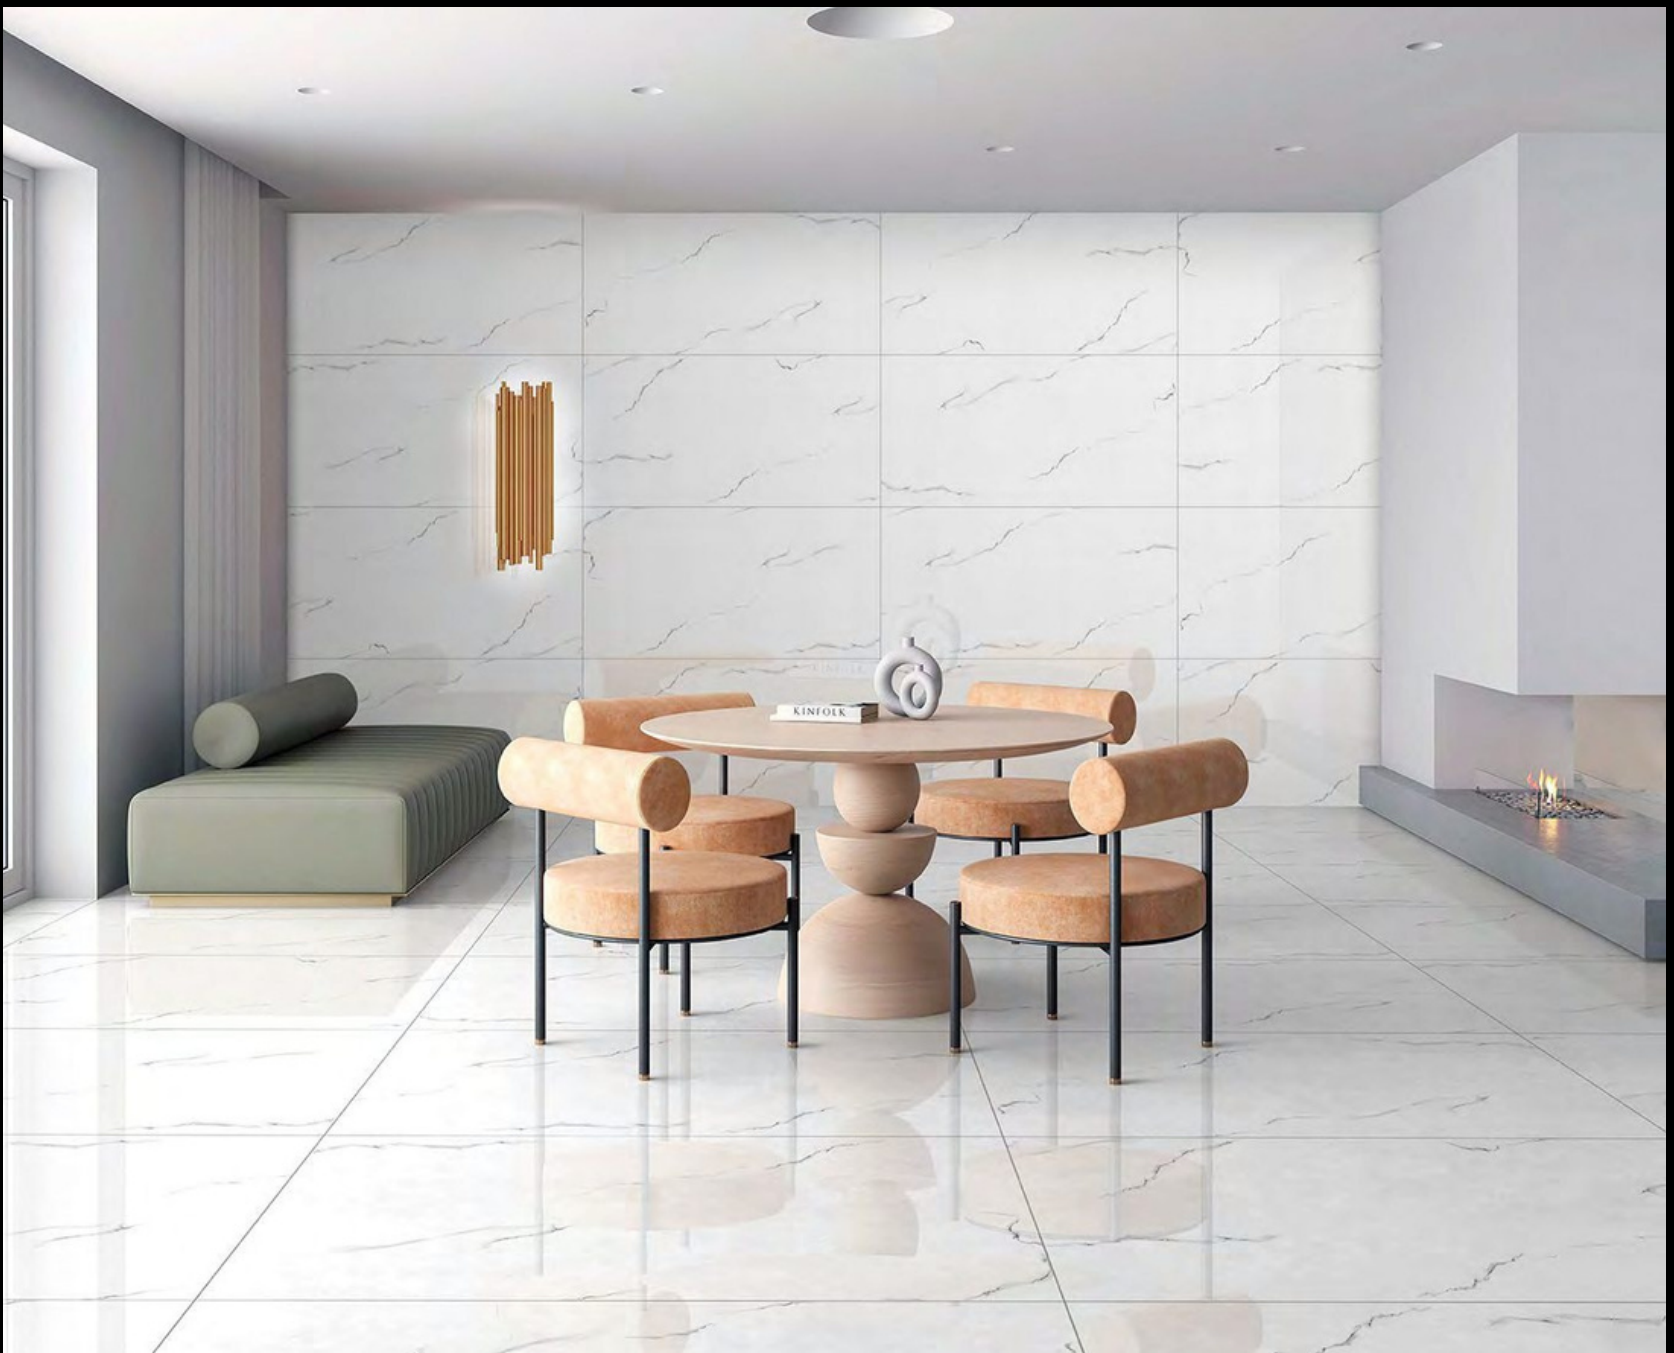

MARVEL GREY

MAHAVIR SATUARIO