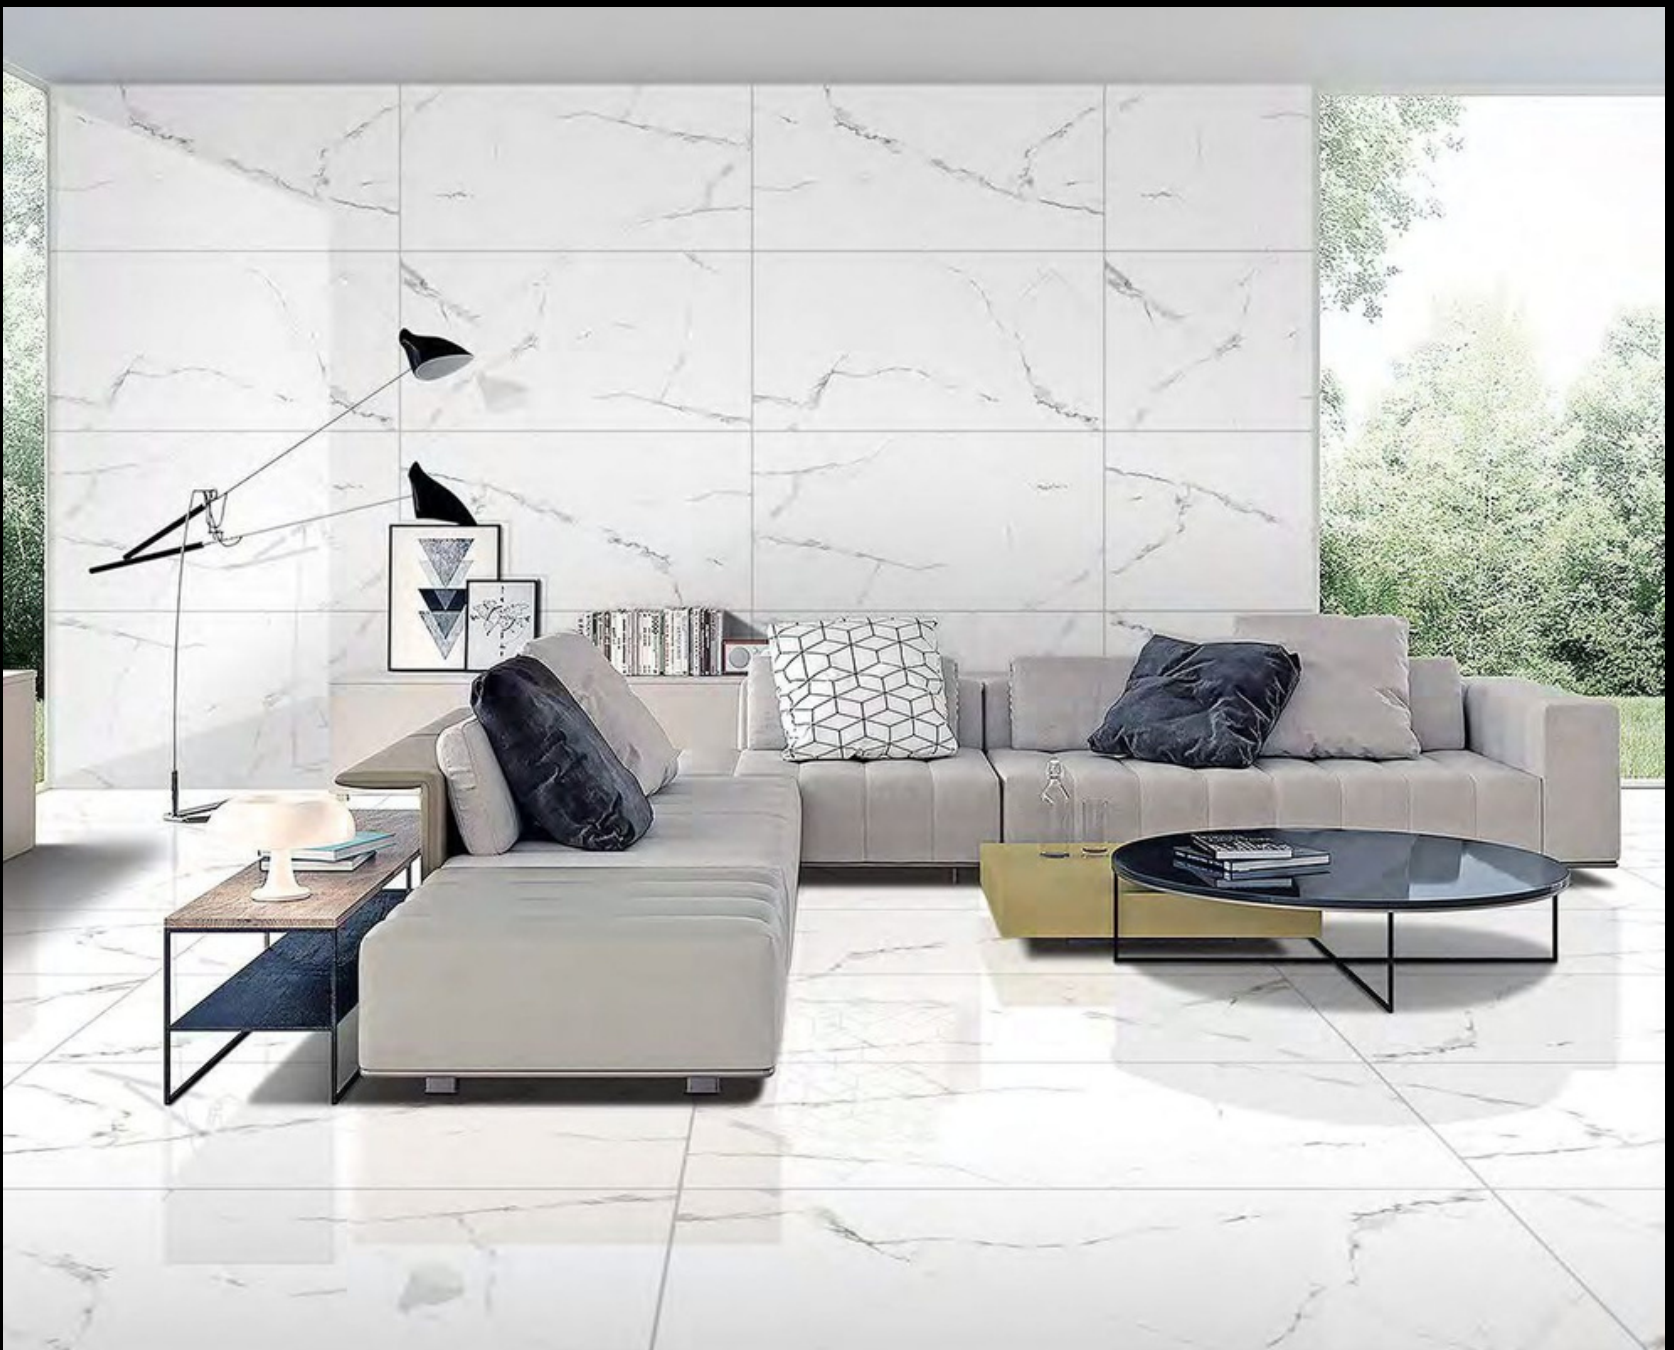

PACIFIC BEIGE

OSET STATUARIO