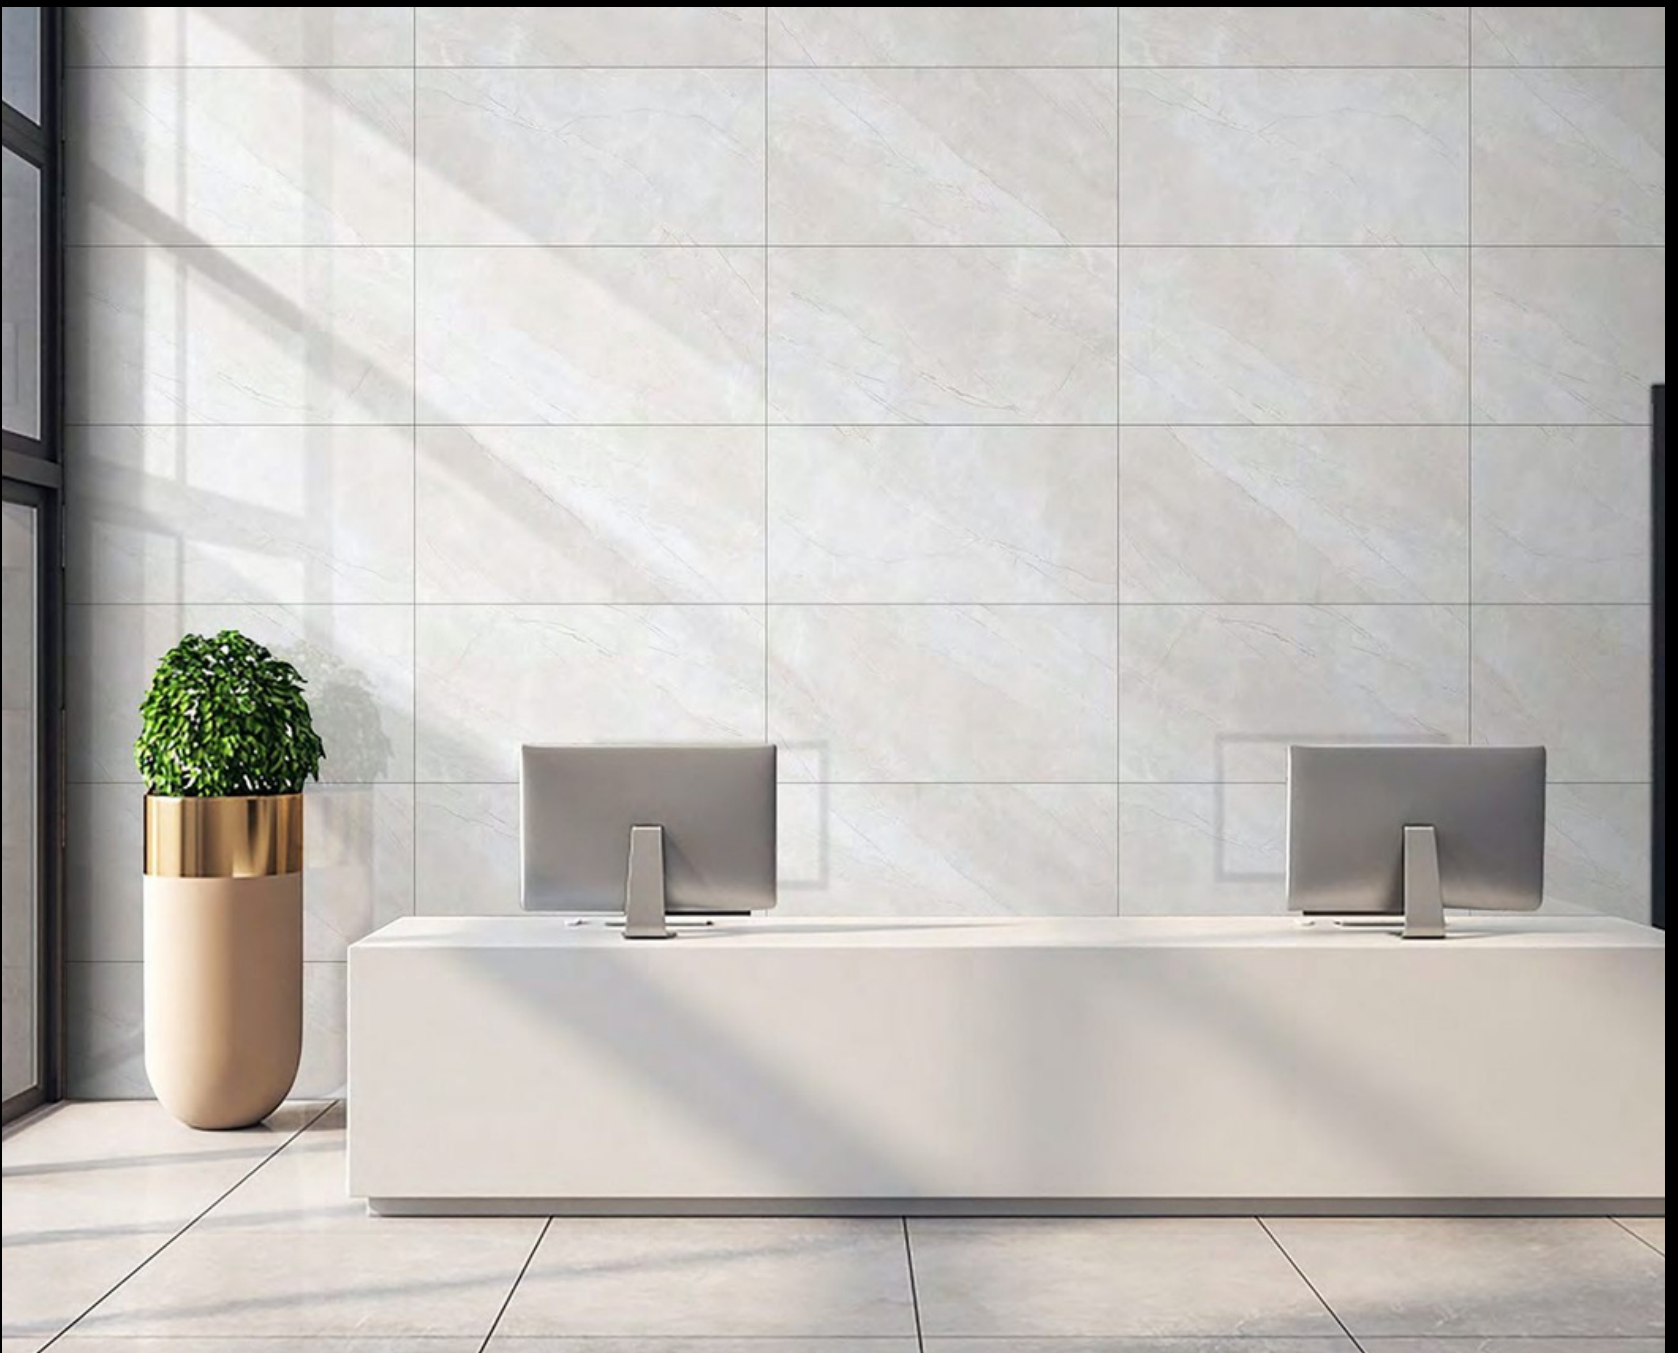

ARMANI LIGHT