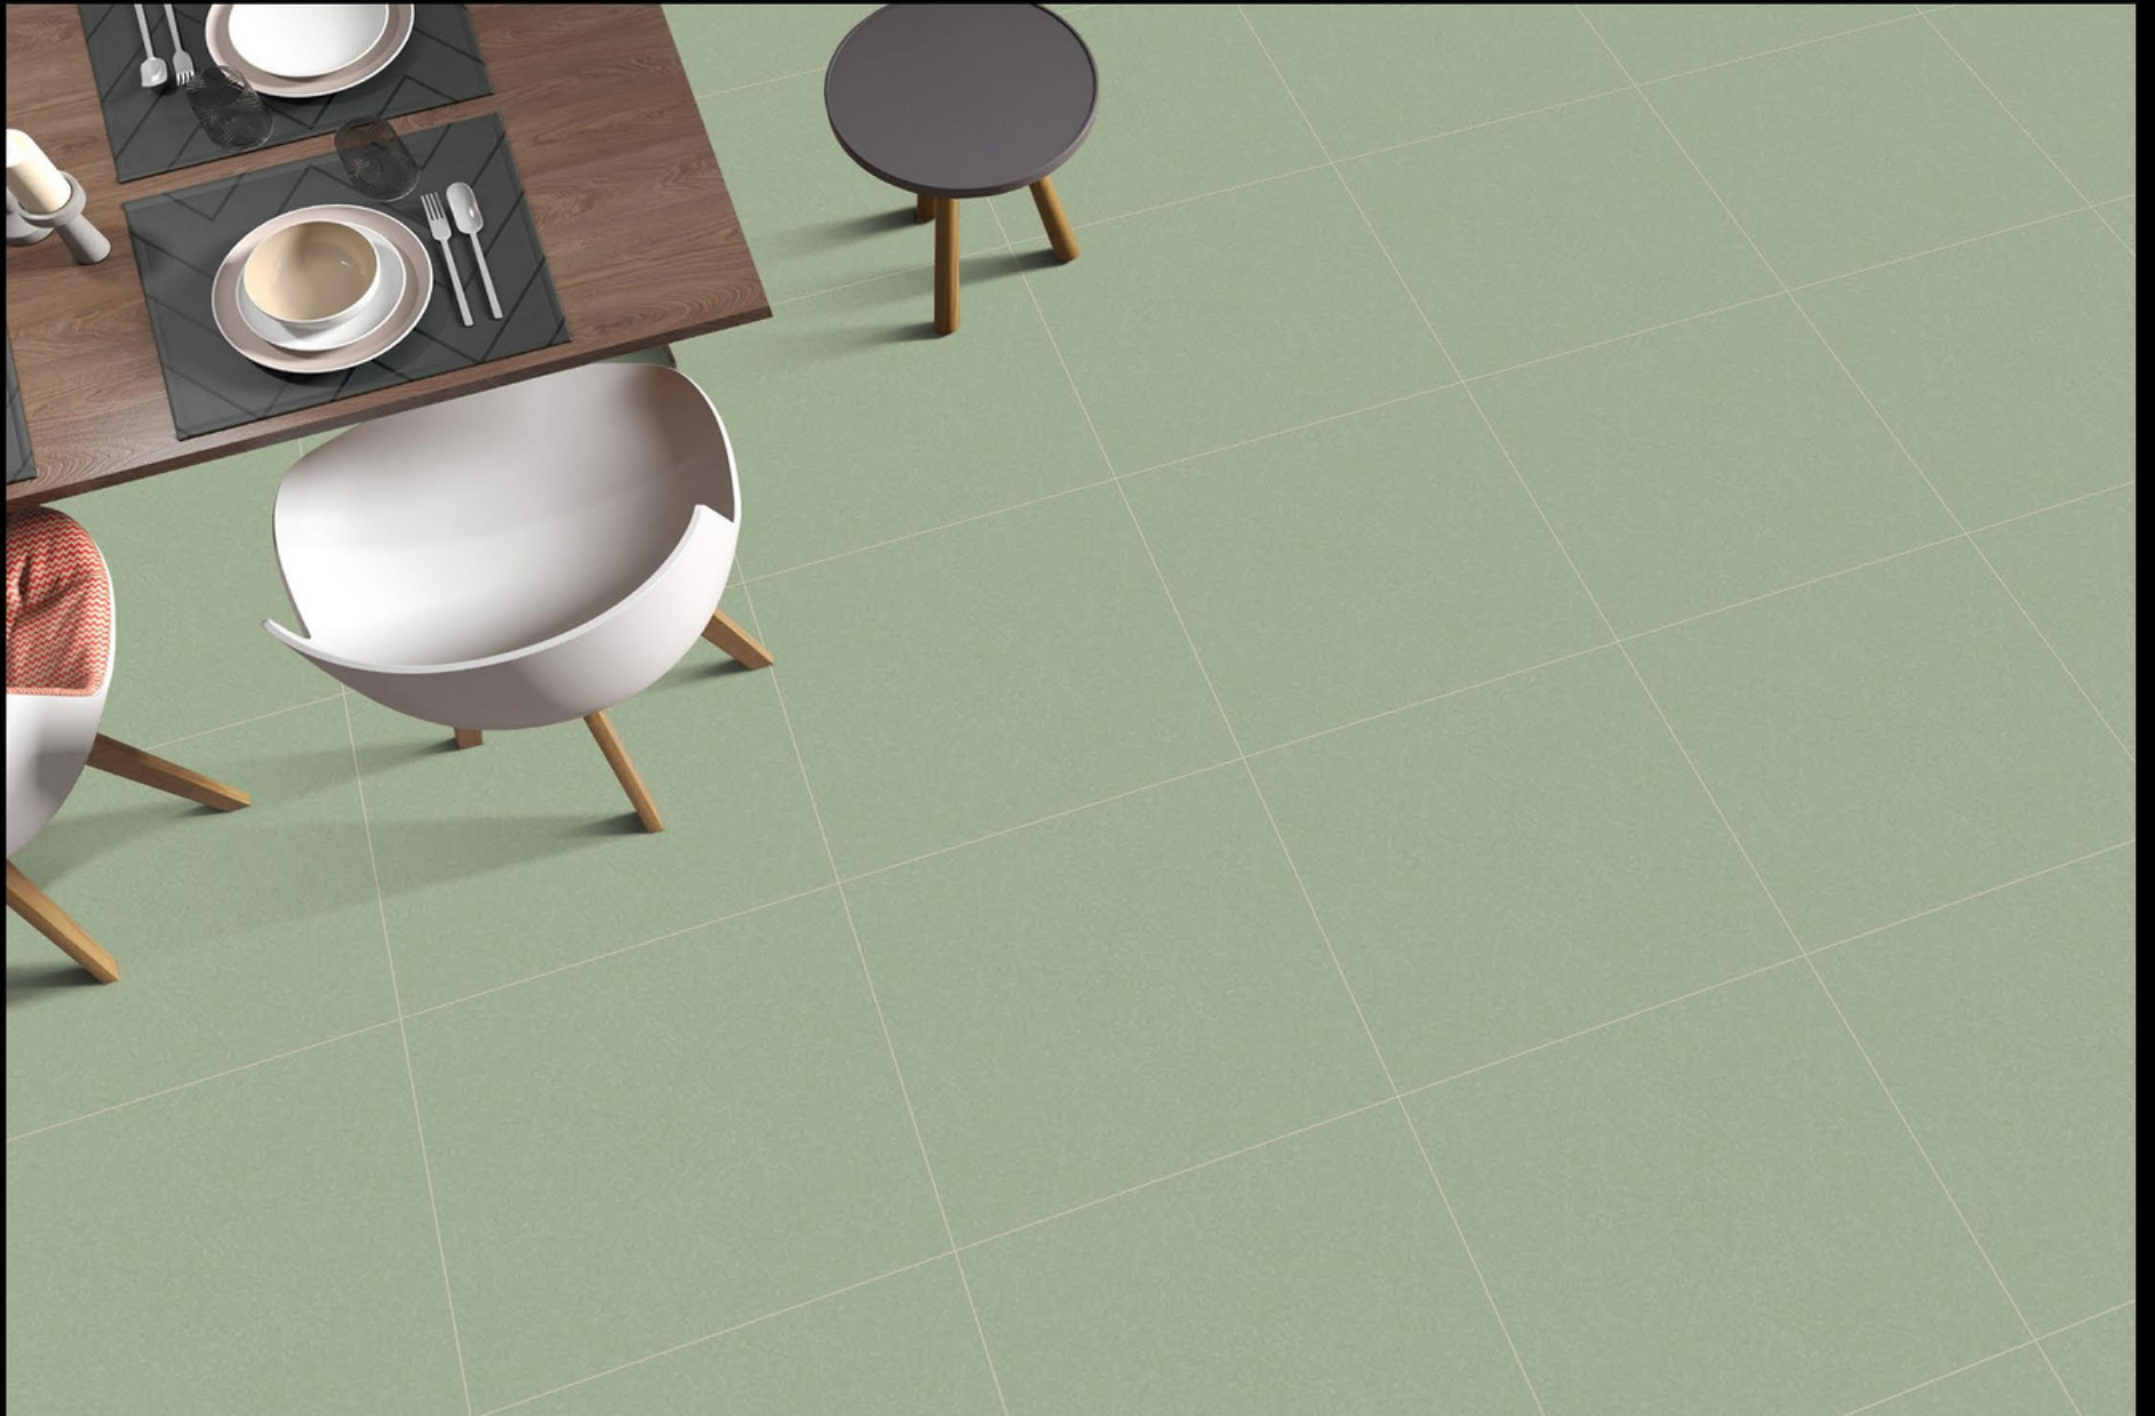

600 X 600 PORCELAIN TILES

**ROCK DECK BEIGE**

**600 x 600mm  
Porcelain Tiles**

**ROCK DECK BLACK**

**600 x 600mm  
Porcelain Tiles**

**ROCK DECK CANDY**

**600 x 600mm  
Porcelain Tiles**

600 x 600mm  
Porcelain Tiles

**ROCK DECK CEMANTO**

600 x 600mm  
Porcelain Tiles

**ROCK DECK GREEN**

600 x 600mm  
Porcelain Tiles

ROCK DECK GREY

600 x 600mm  
Porcelain Tiles

ROCK DECK IVORY

600 x 600mm  
Porcelain Tiles

ROCK DECK MILKY

**ROCK DECK NAVY**

**600 x 600mm  
Porcelain Tiles**

**ROCK DECK ORANGE**

**600 x 600mm  
Porcelain Tiles**

600 x 600mm  
Porcelain Tiles

ROCK DECK PISTA

600 x 600mm  
Porcelain Tiles