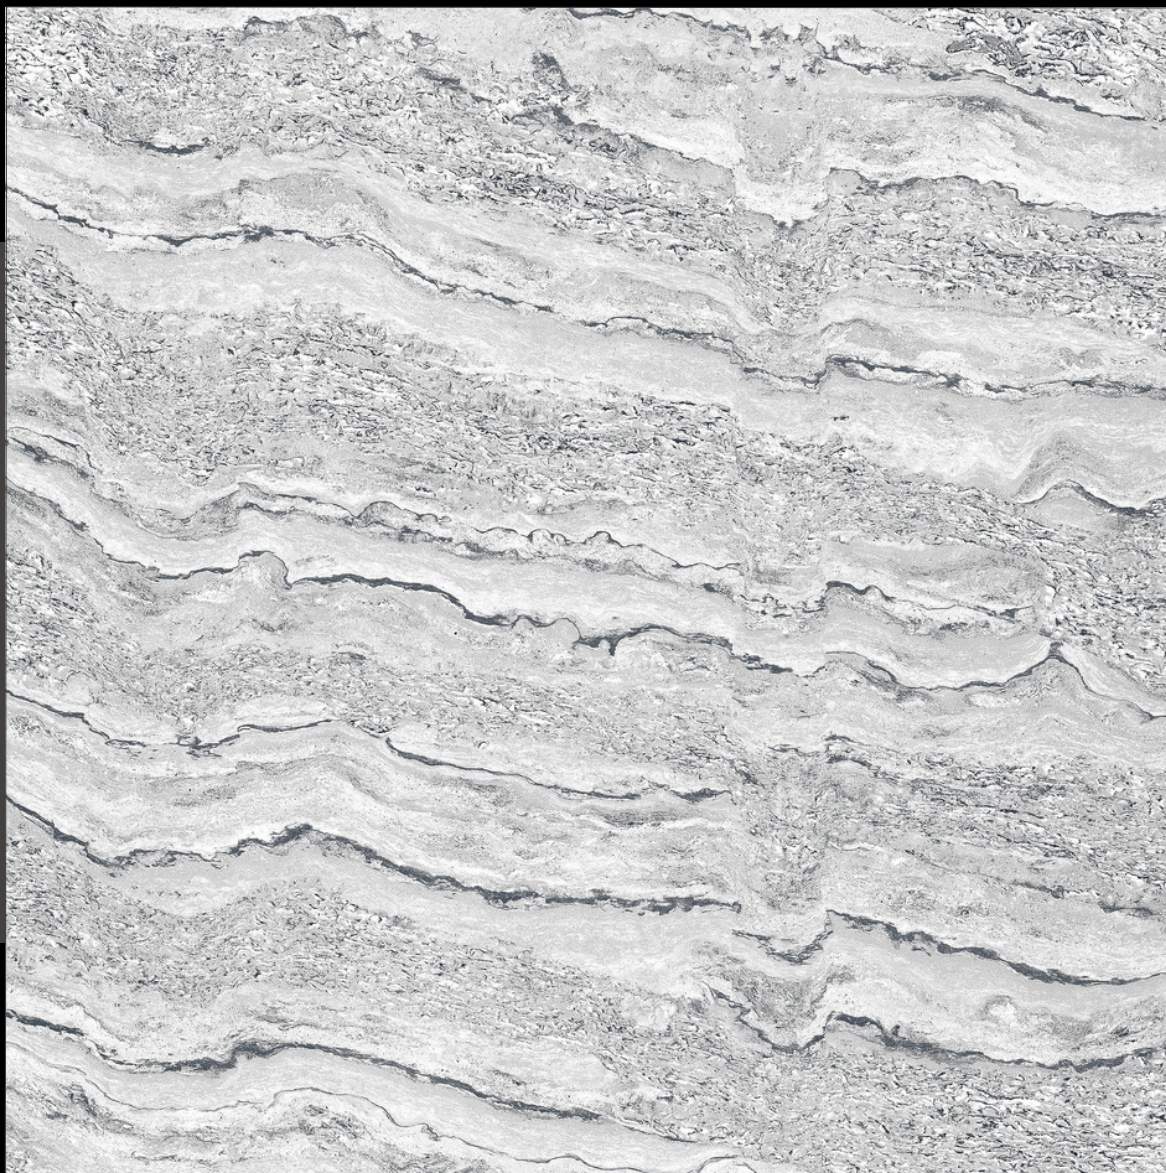

DC
SERIES

Design
DC-1015

FINISH - **GLOSSY**

600X
600MM

DC
SERIES

Design
DC-1016

FINISH - **GLOSSY**

**600X
600MM**