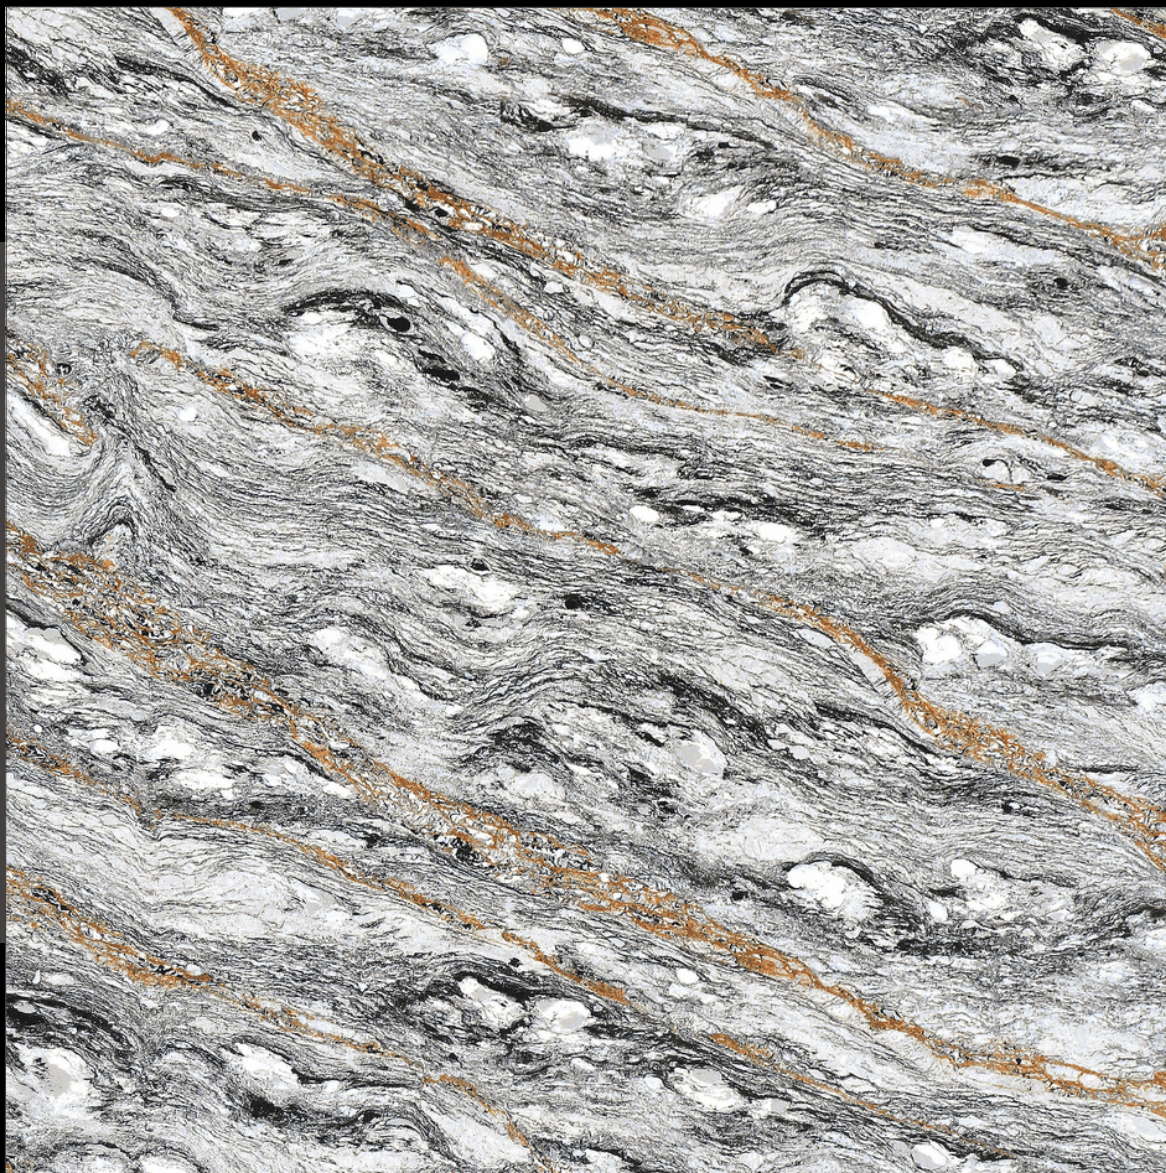

Design
DC-1009

FINISH - **GLOSSY**

600X
600MM

DC
SERIES

Design
DC-1010

FINISH - **GLOSSY**

600X
600MM

DC
SERIES