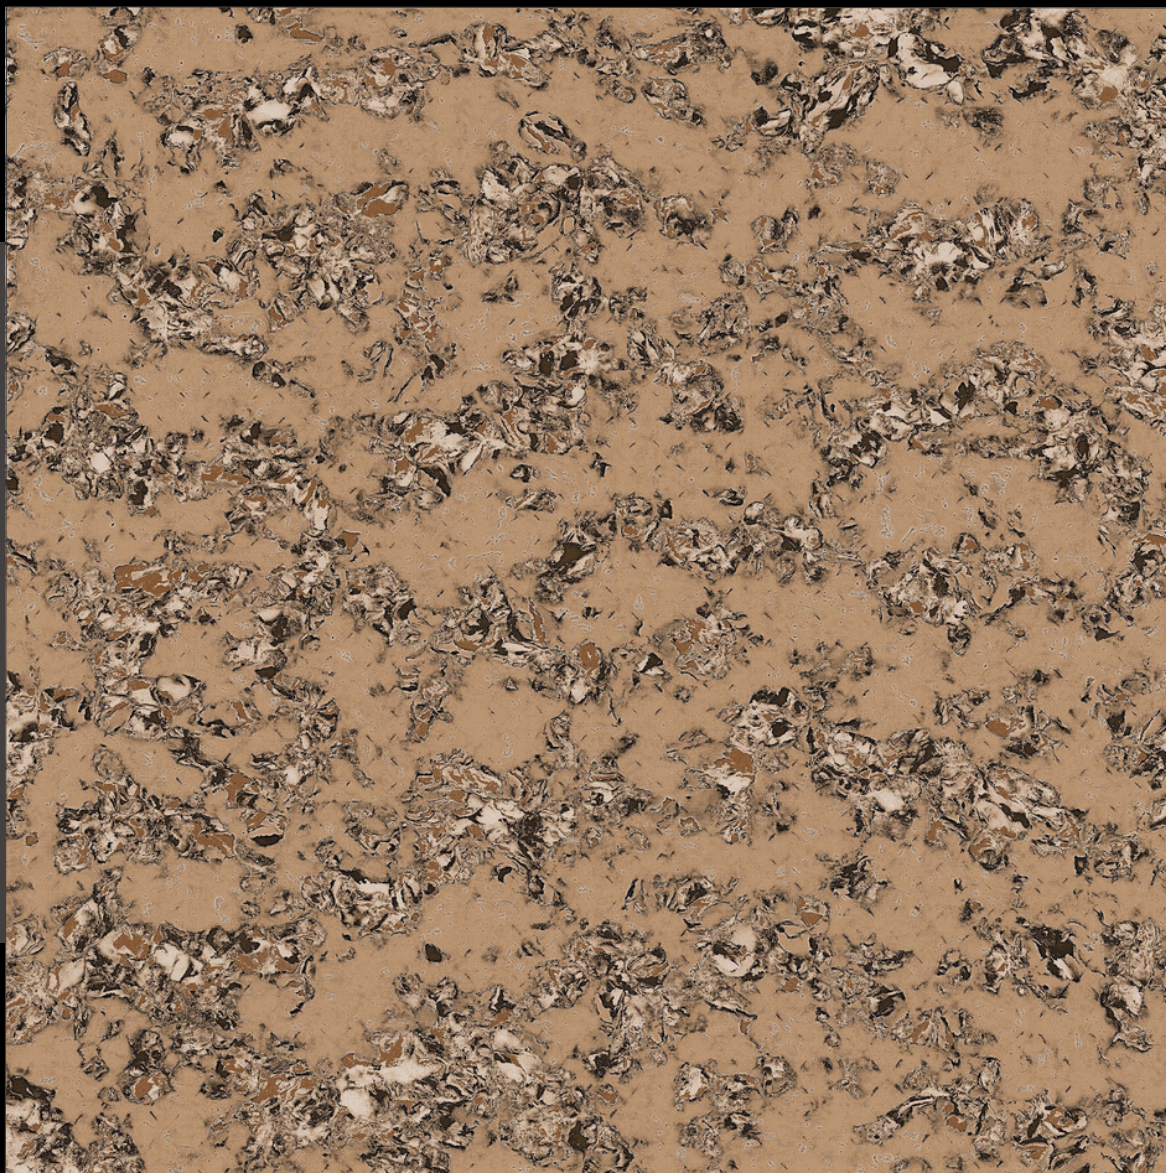

DC
SERIES

Design
DC-1002

FINISH - **GLOSSY**

**600X
600MM**