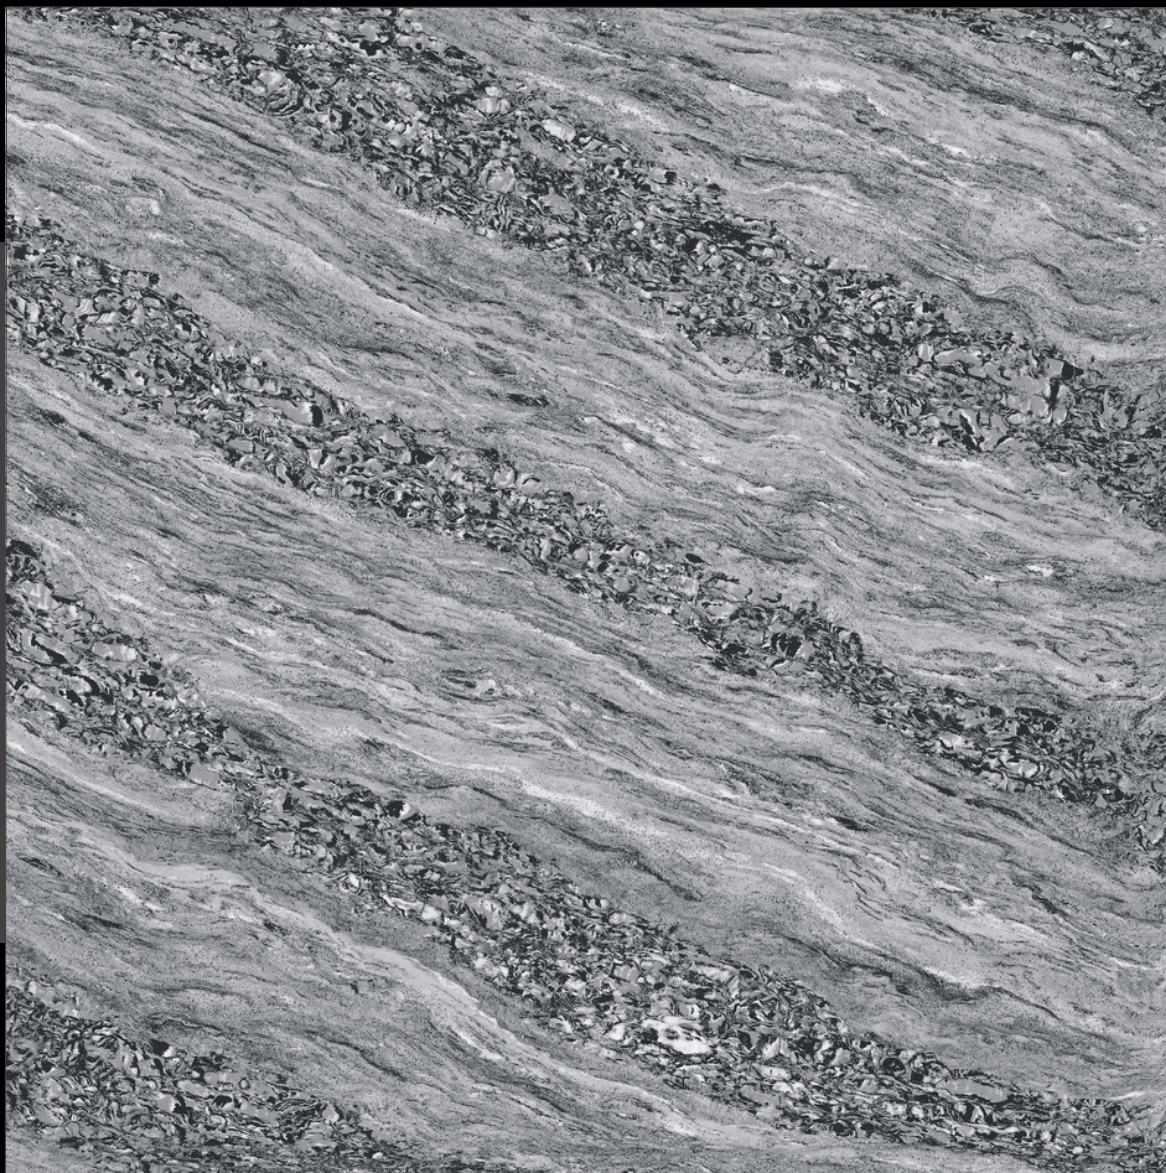

DC
SERIES

Design
DC-1017

FINISH - **GLOSSY**

**600X
600MM**