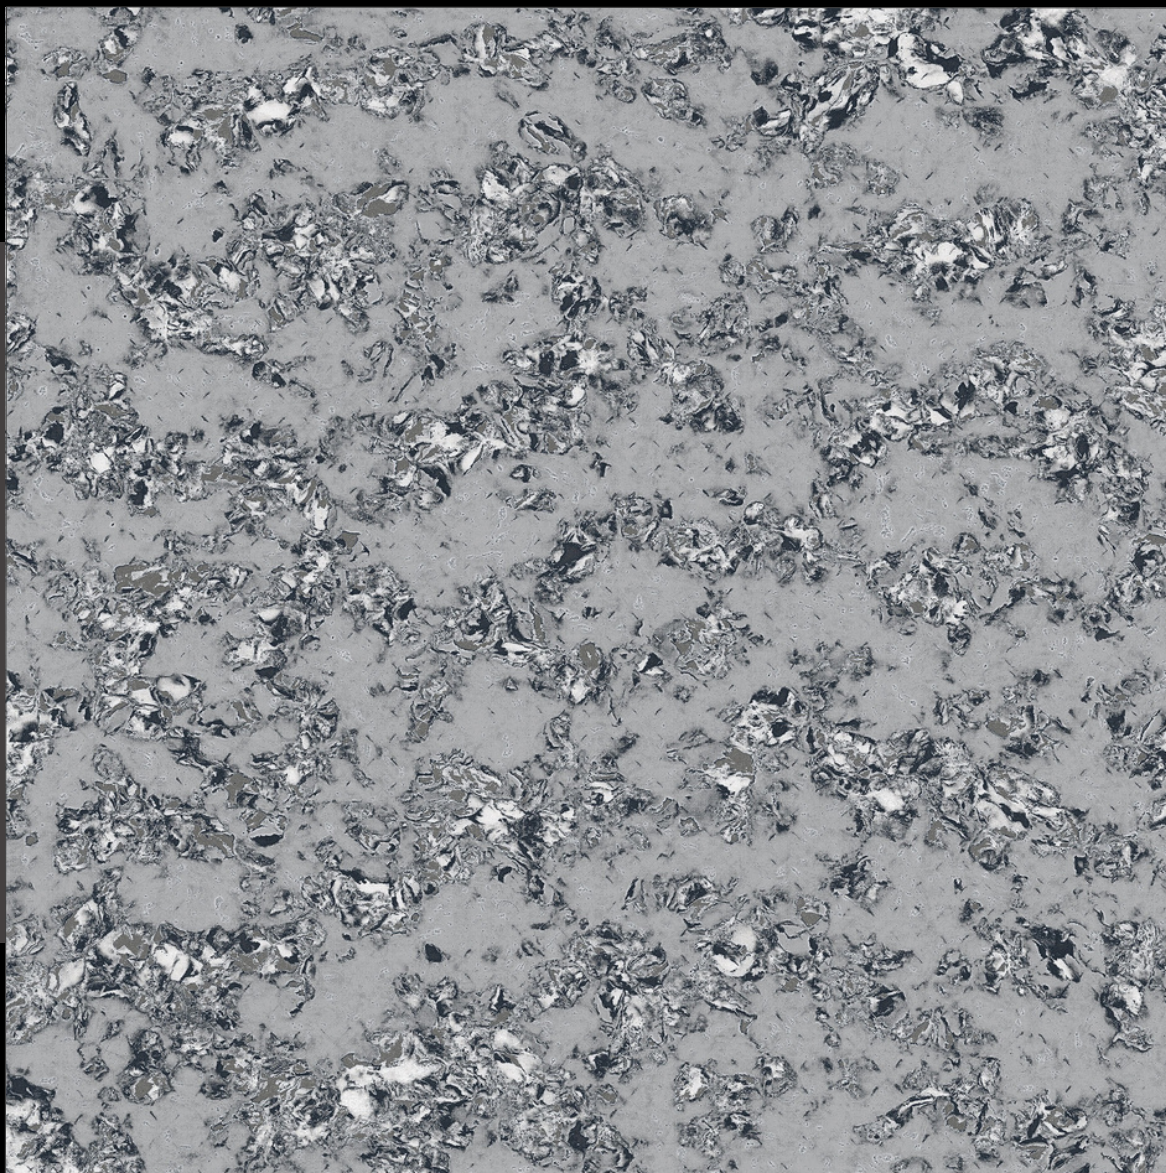

DC
SERIES

Design
DC-1003

FINISH - **GLOSSY**

**600X
600MM**