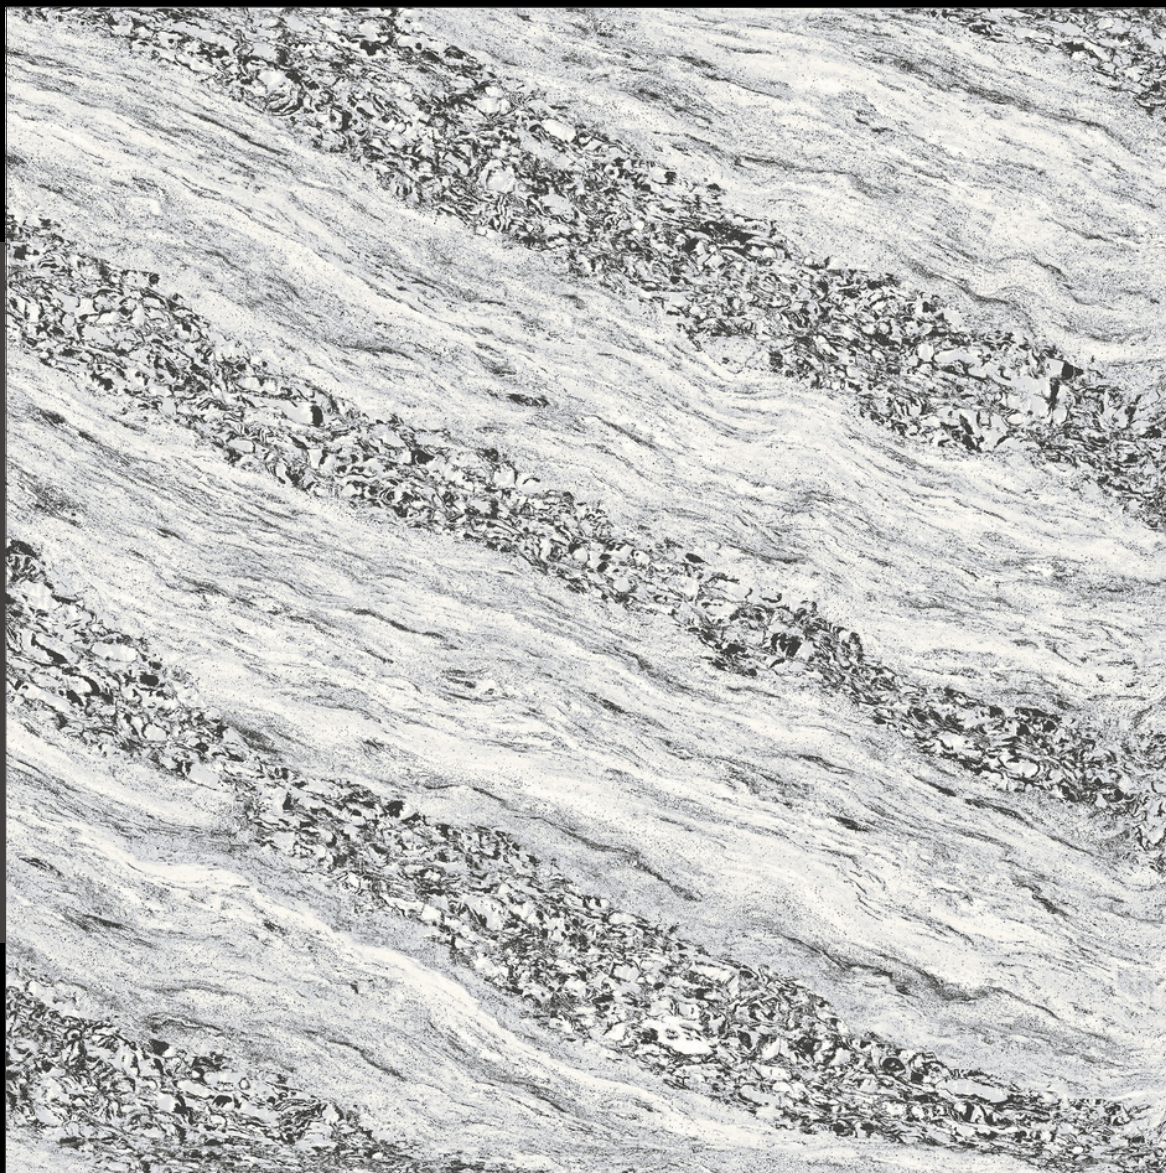

DC
SERIES

Design
DC-1005

FINISH - **GLOSSY**

600X
600MM