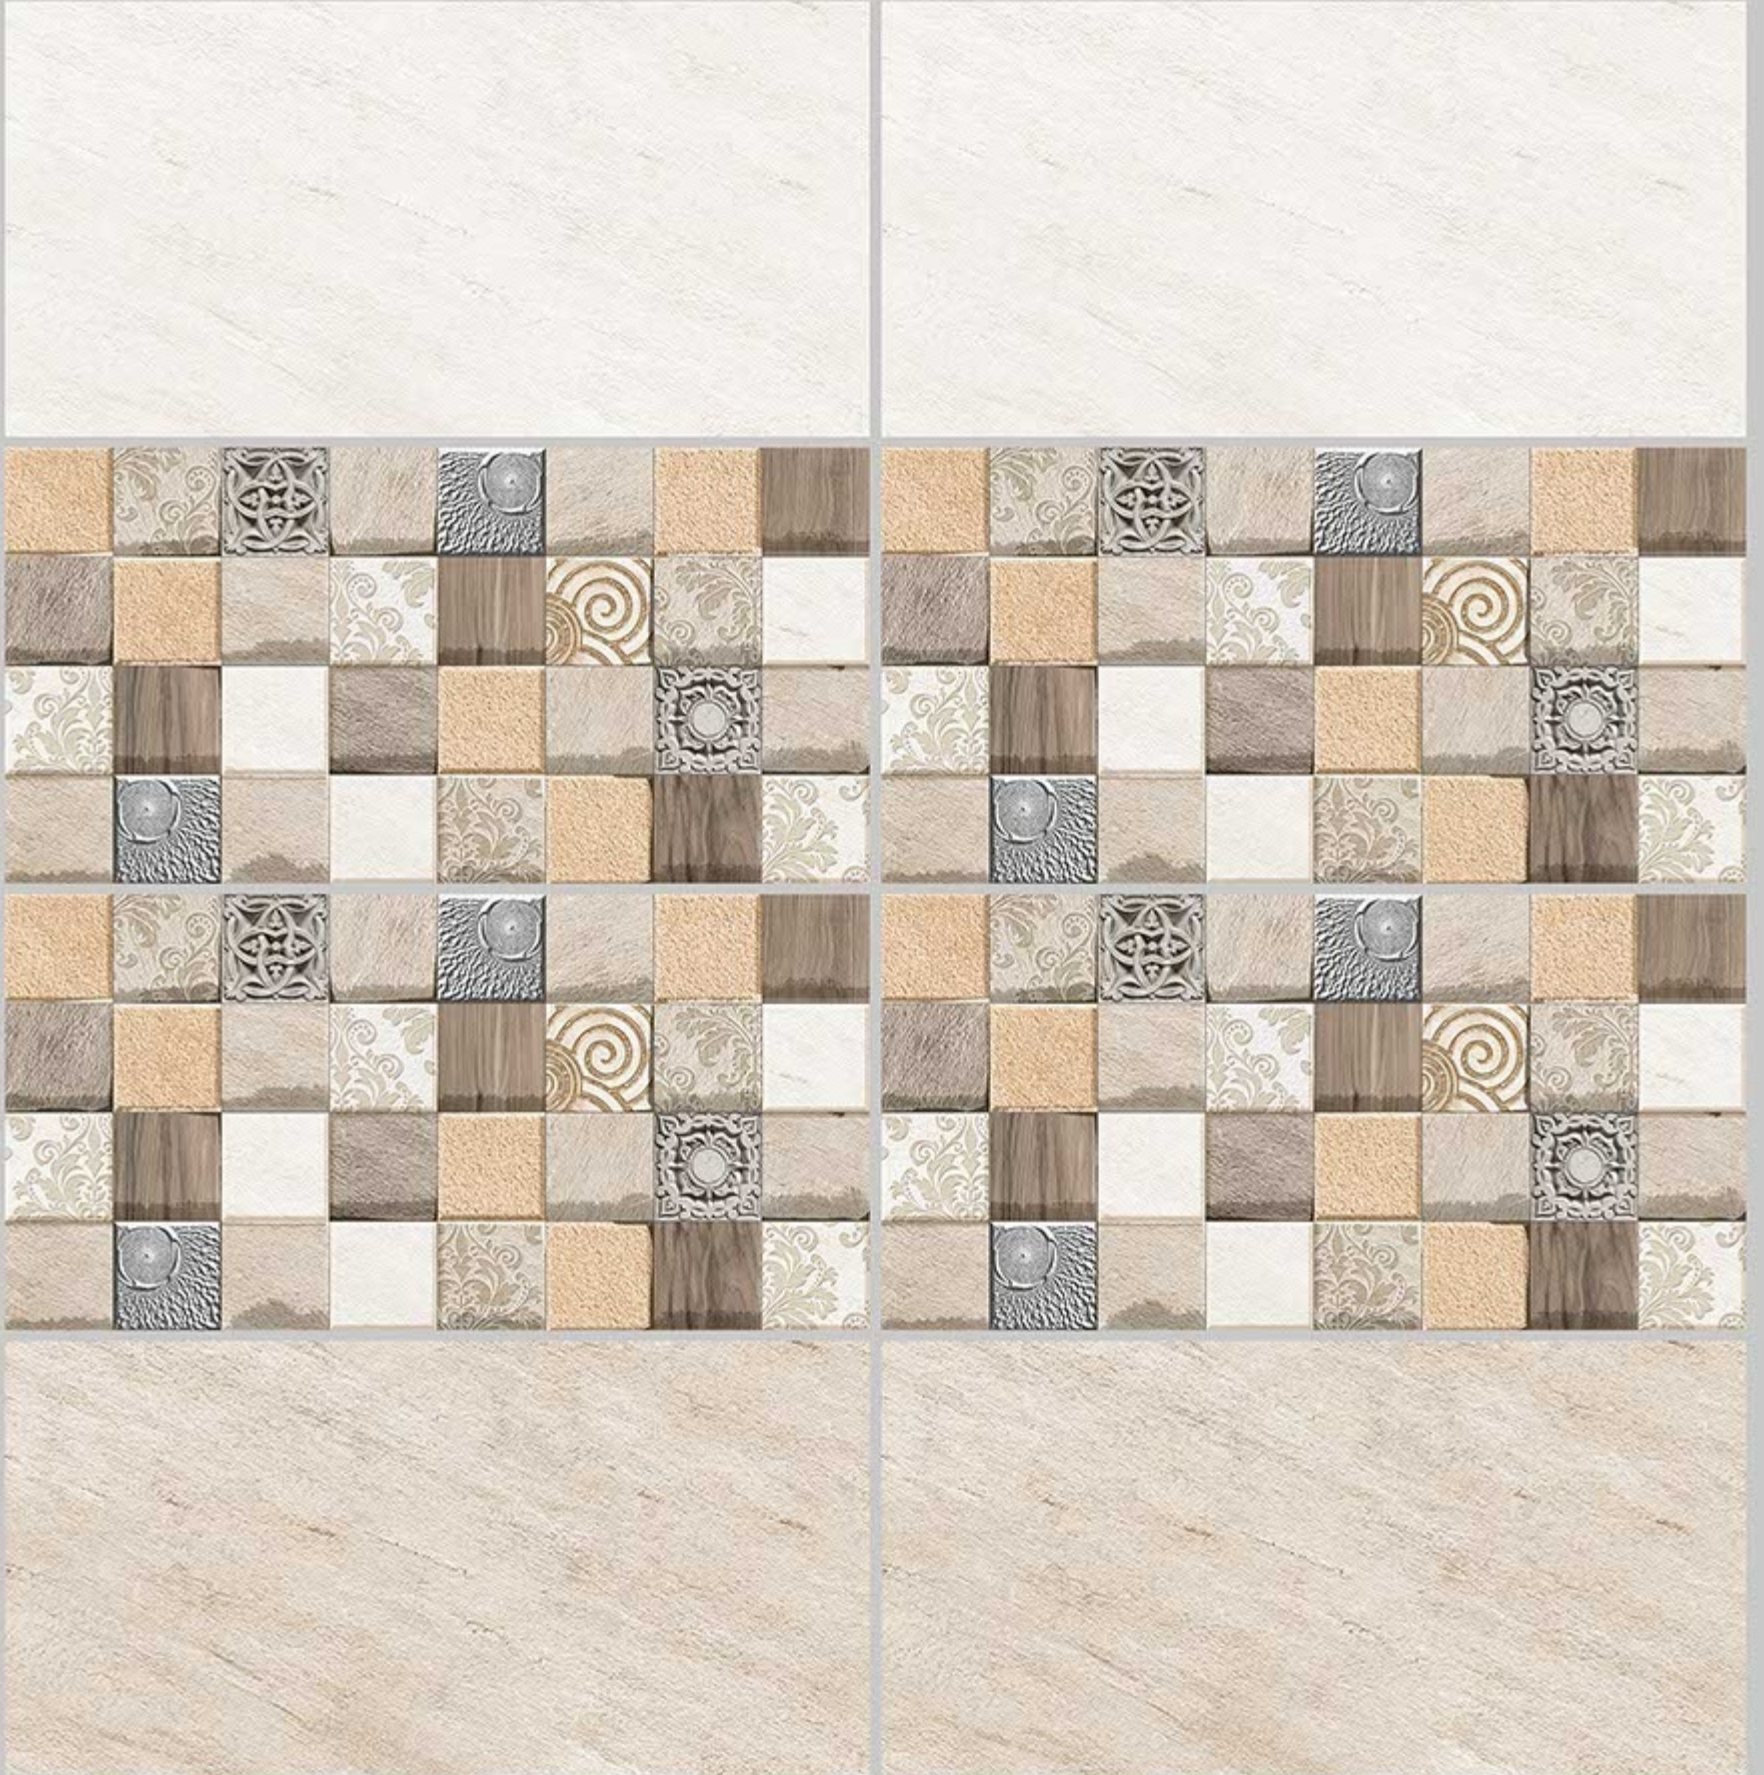

7108-DK

SKY WORLD CERAMIC