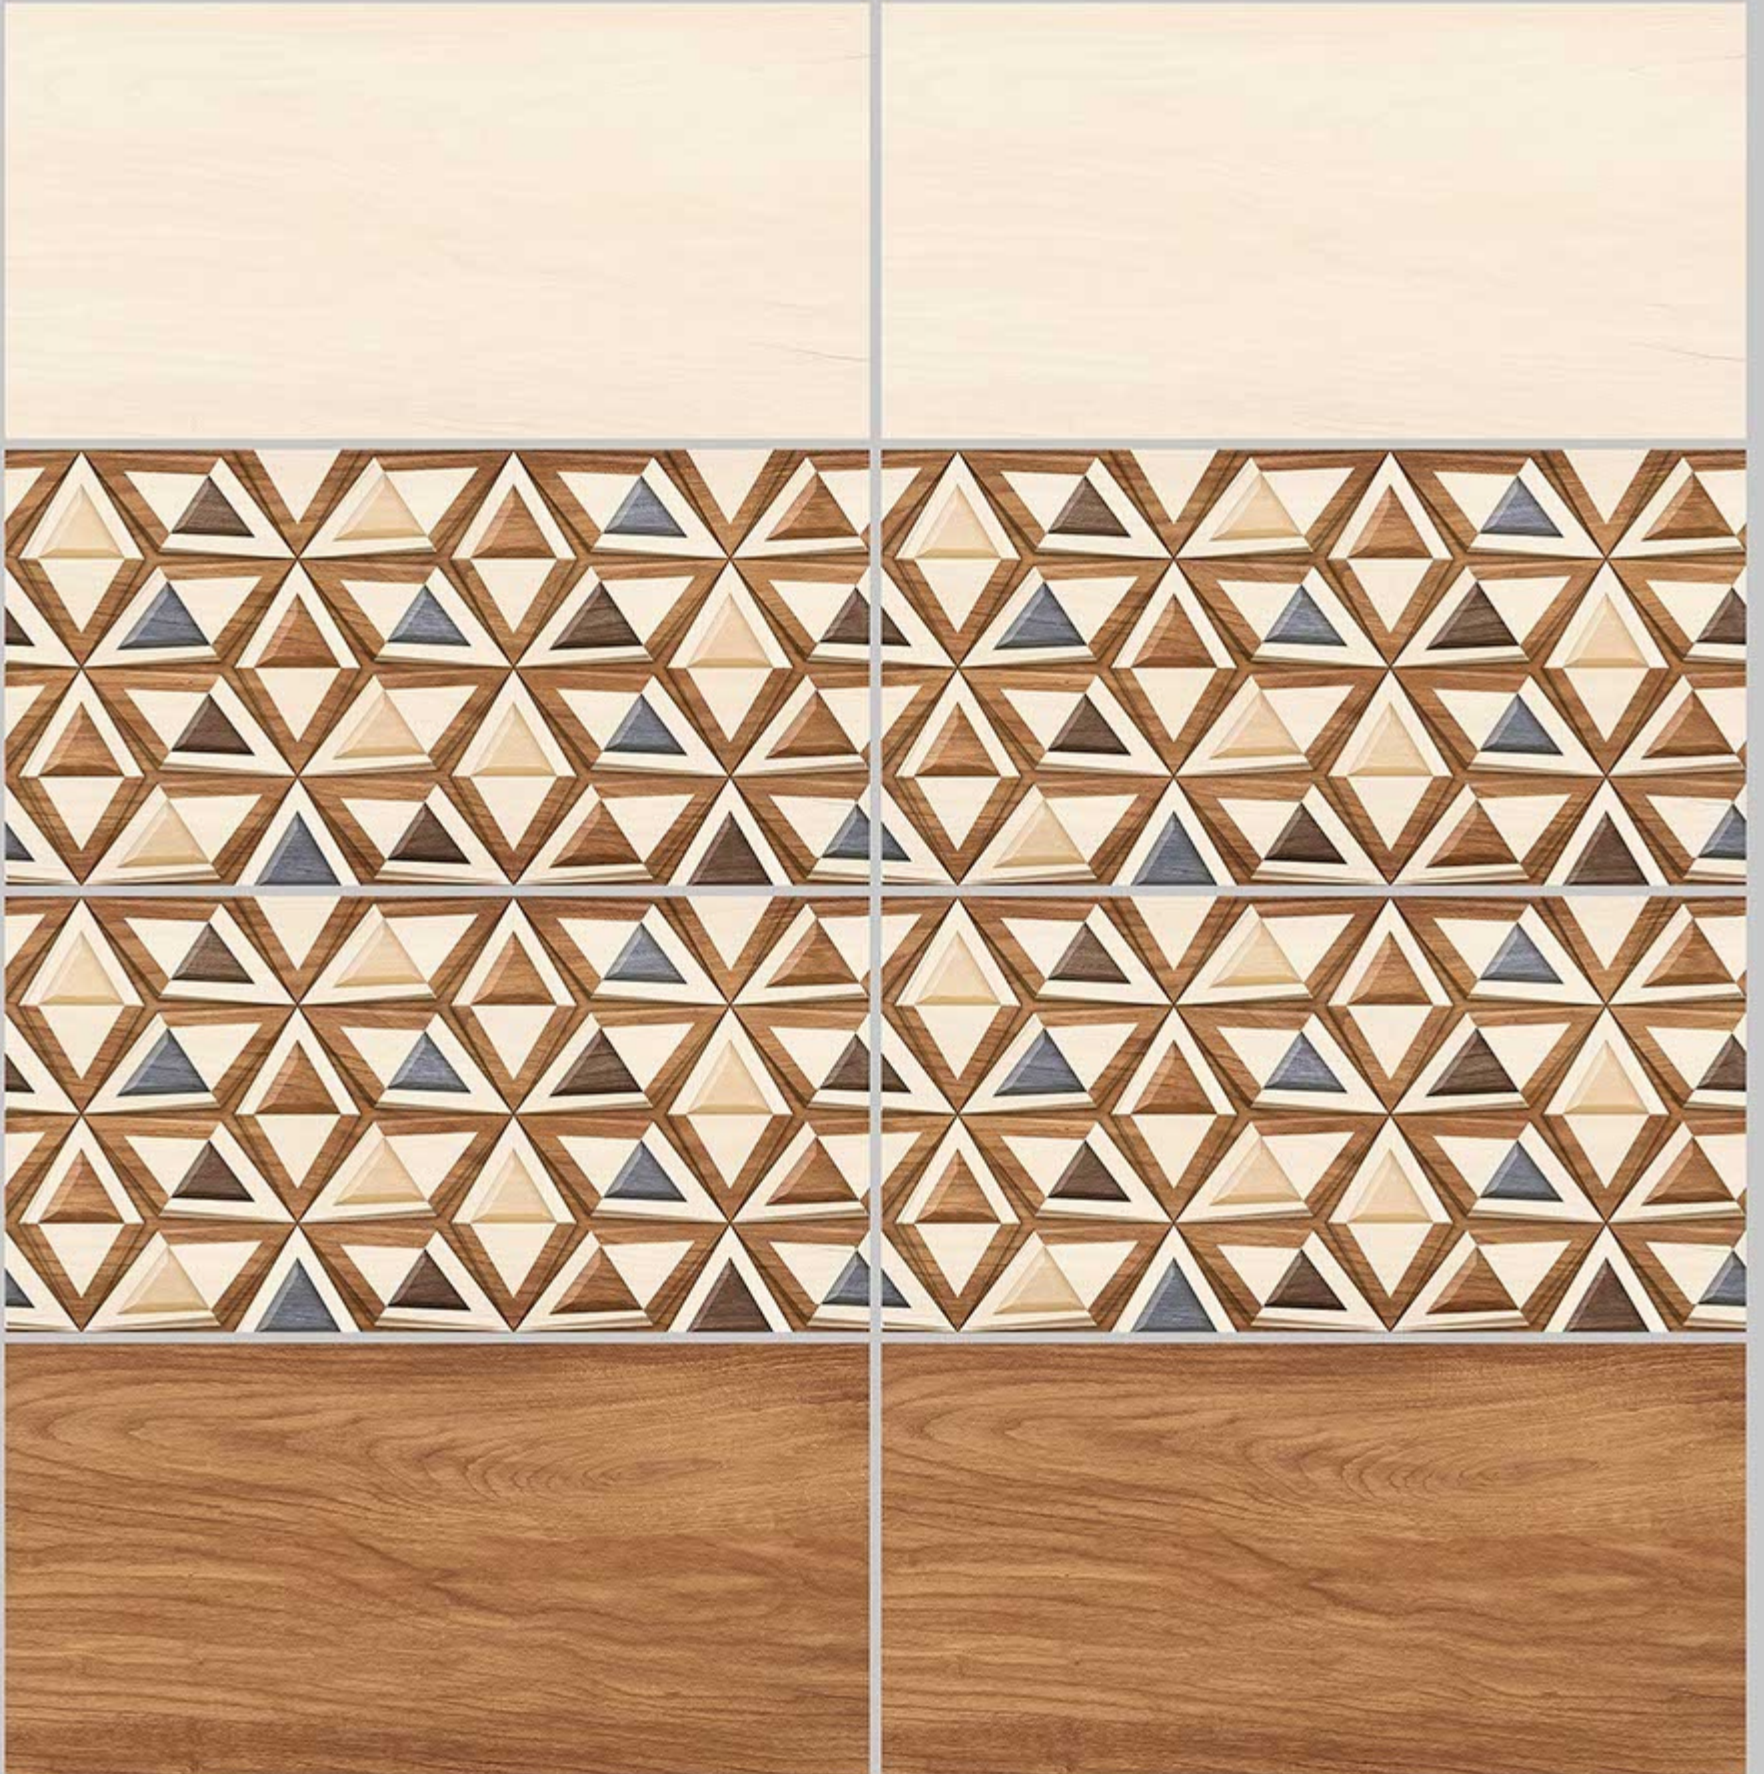

7104-DK

SKY WORLD CERAMIC