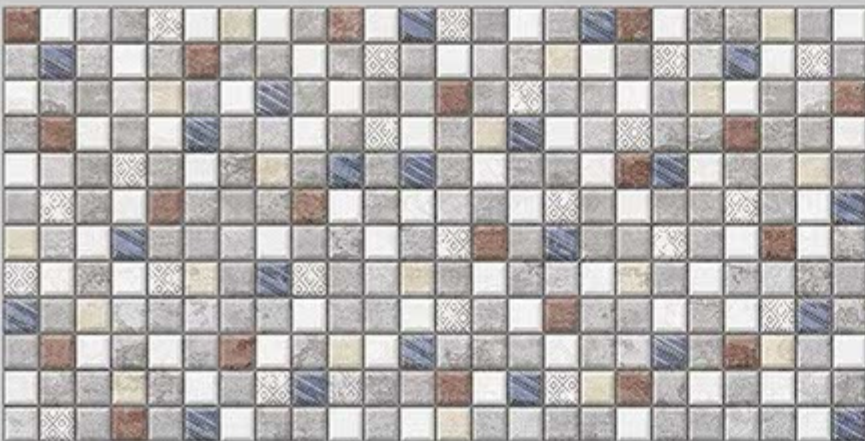

Tile Shown
7102