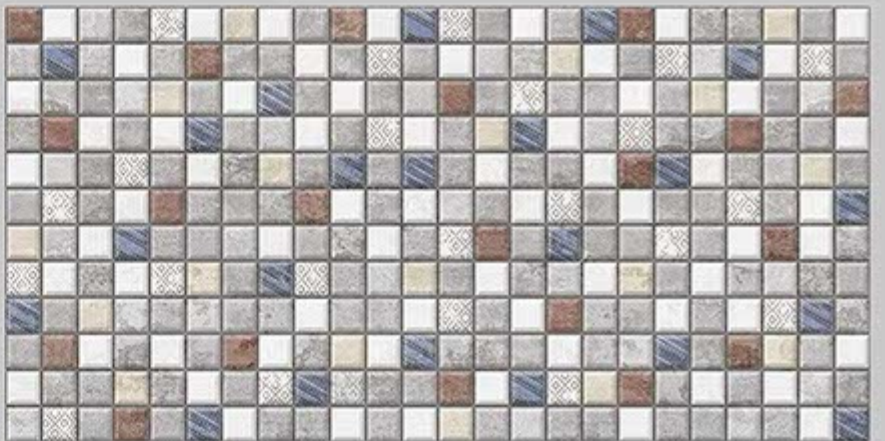

Tile Shown
7102