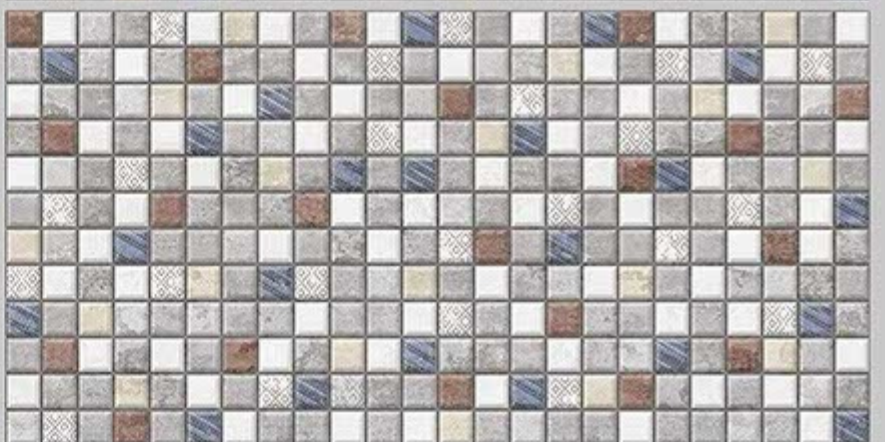

Tile Shown
7102