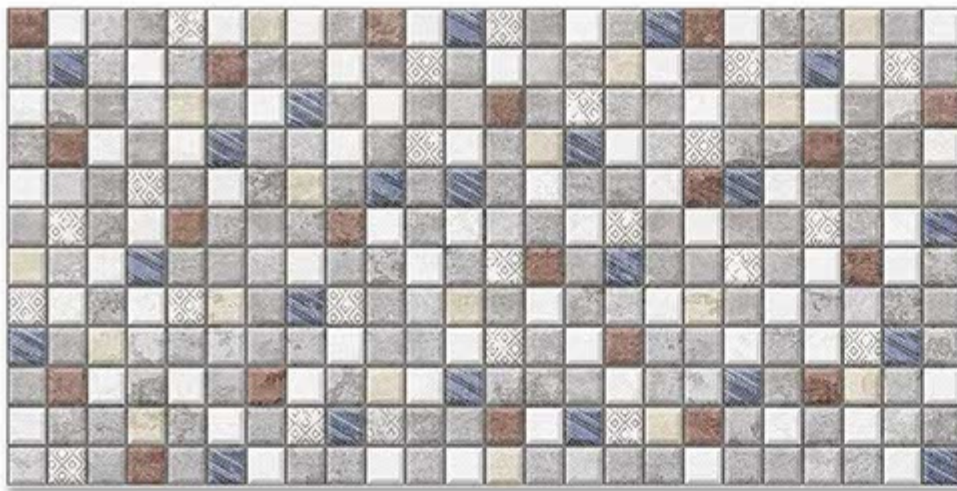

SKY WORLD CERAMIC

**300 X 600
WALL TILES**

resistant to salts | eco sustainable | fire proof | frost proof | random desing

Finish:MATT

7101-LT

7101-HL-1

7101-DK

DIGITAL 300X
WALL TILES 600mm

SKY WORLD CERAMIC

Tile Shown
7101

resistant to salts | eco sustainable | fire proof | frost proof | random desing

Finish:MATT

7102-LT

7102-HL-1

7102-DK

DIGITAL 300X
WALL TILES 600mm