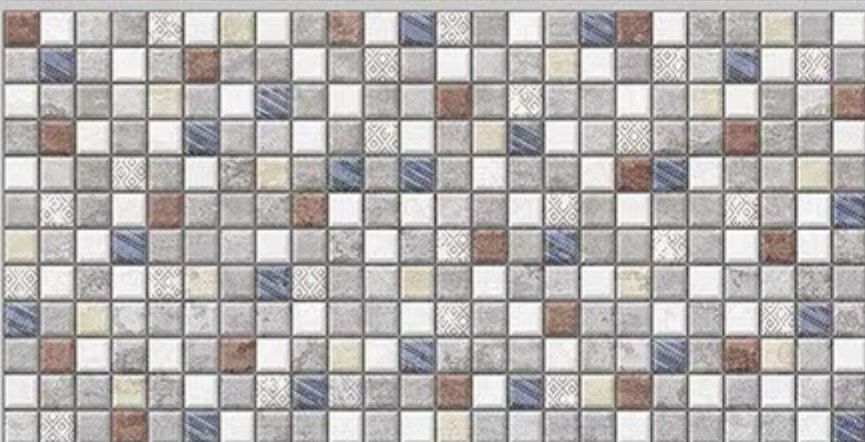

Tile Shown
7102