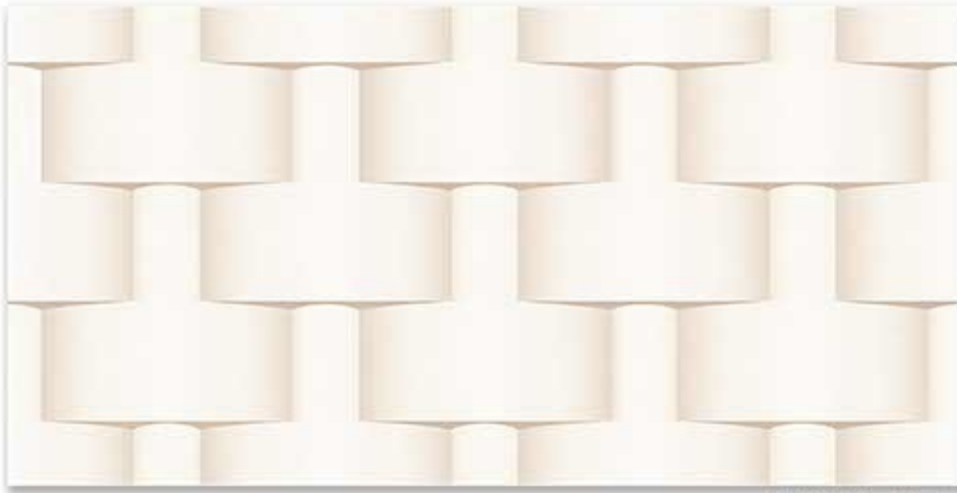

DIGITAL 300X
WALL TILES 600mm

SKY WORLD CERAMIC

Tile Shown
7109

resistant to salts | eco sustainable | fire proof | frost proof | random desing

Finish:MATT

7110-LT

7110-HL-1

7110-DK