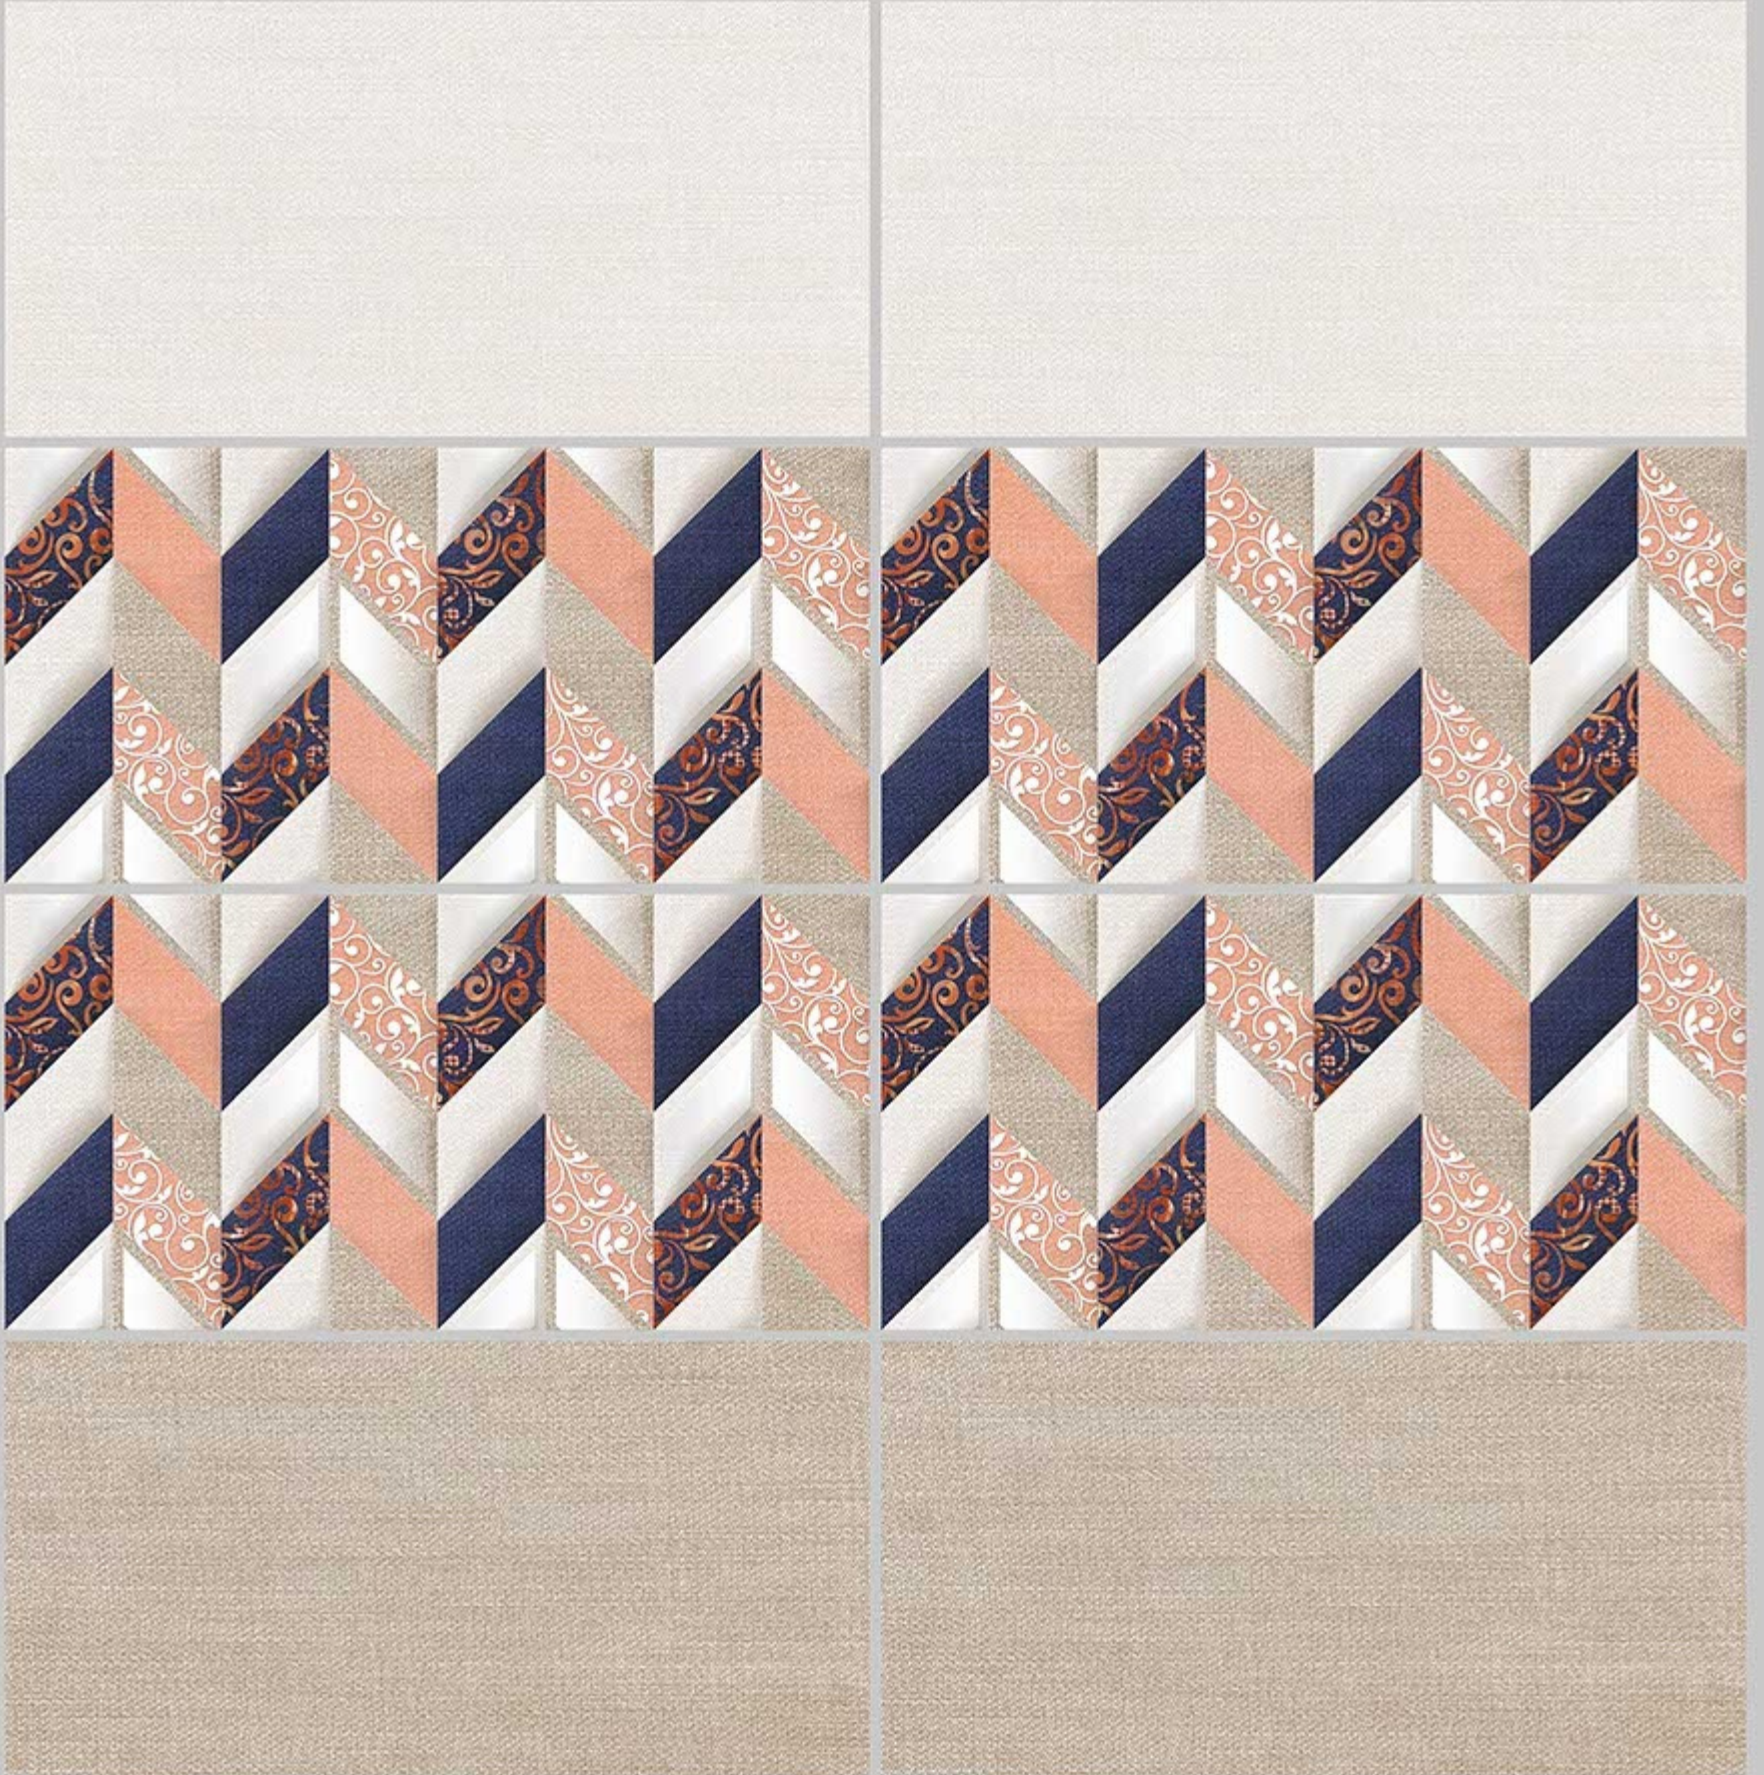

SKY WORLD CERAMIC