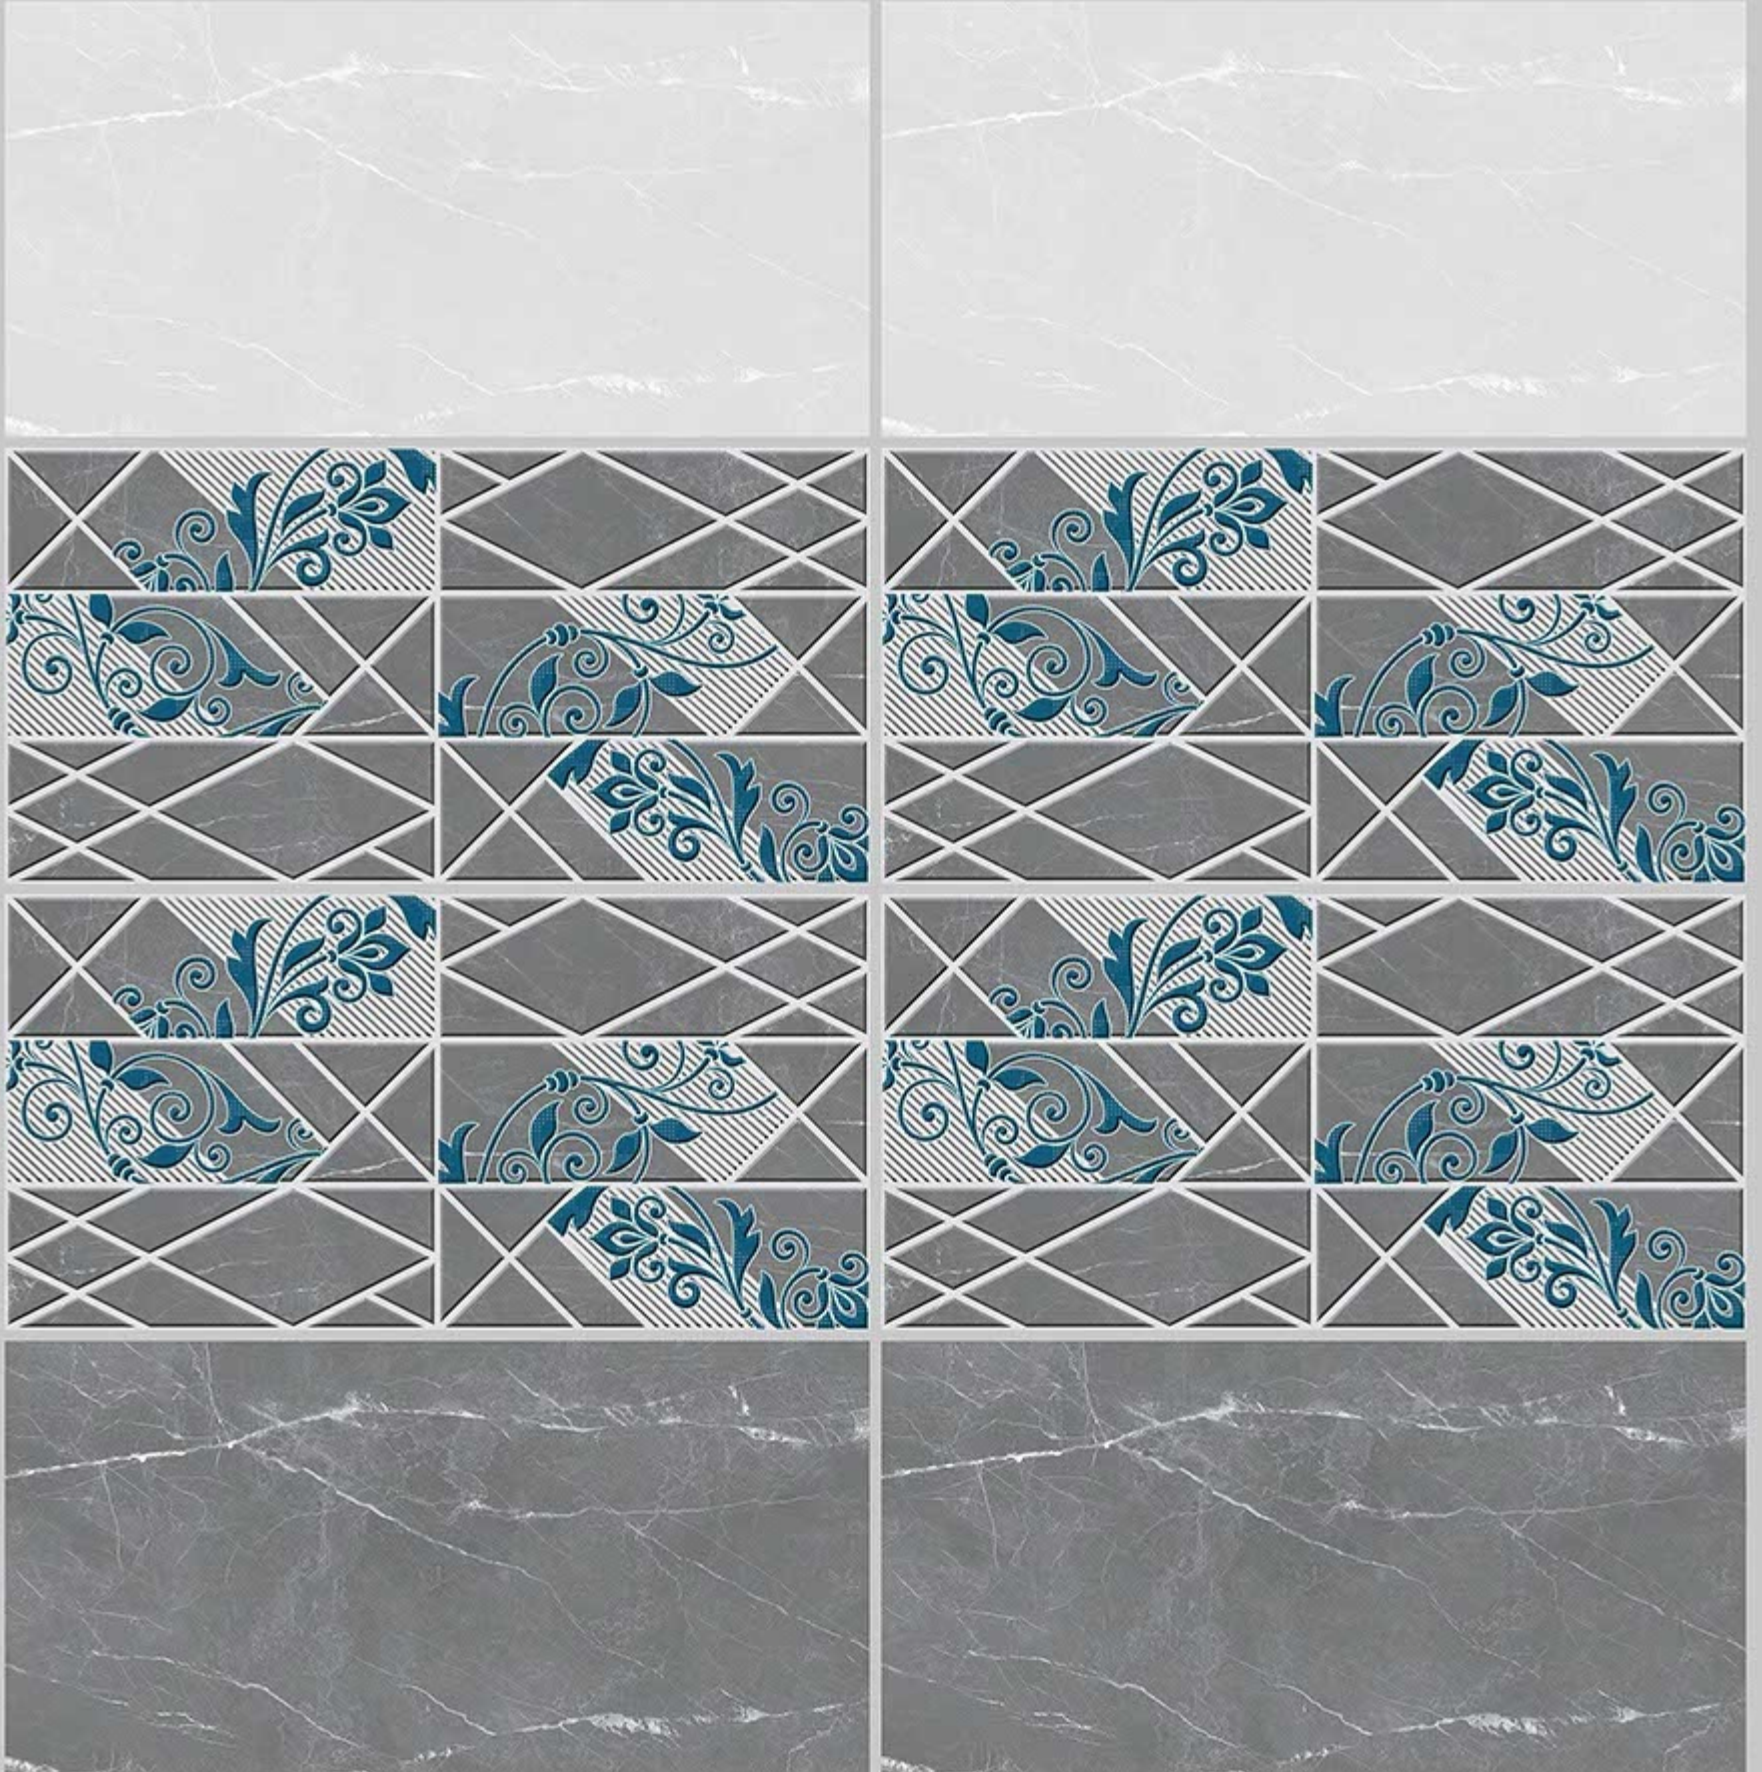

SKY WORLD CERAMIC