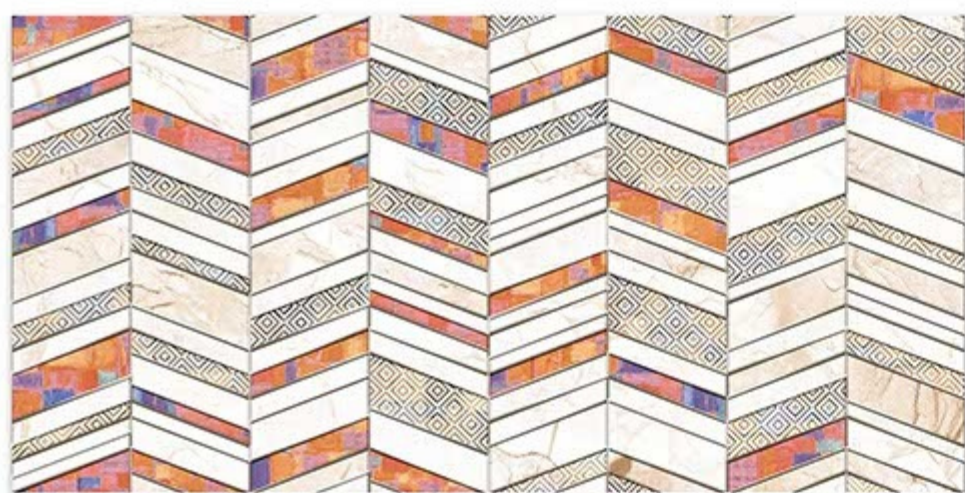

resistant to salts | eco sustainable | fire proof | frost proof | random desing

Finish:Glossy

6073-HL-1

DIGITAL 300X
WALL TILES 600mm