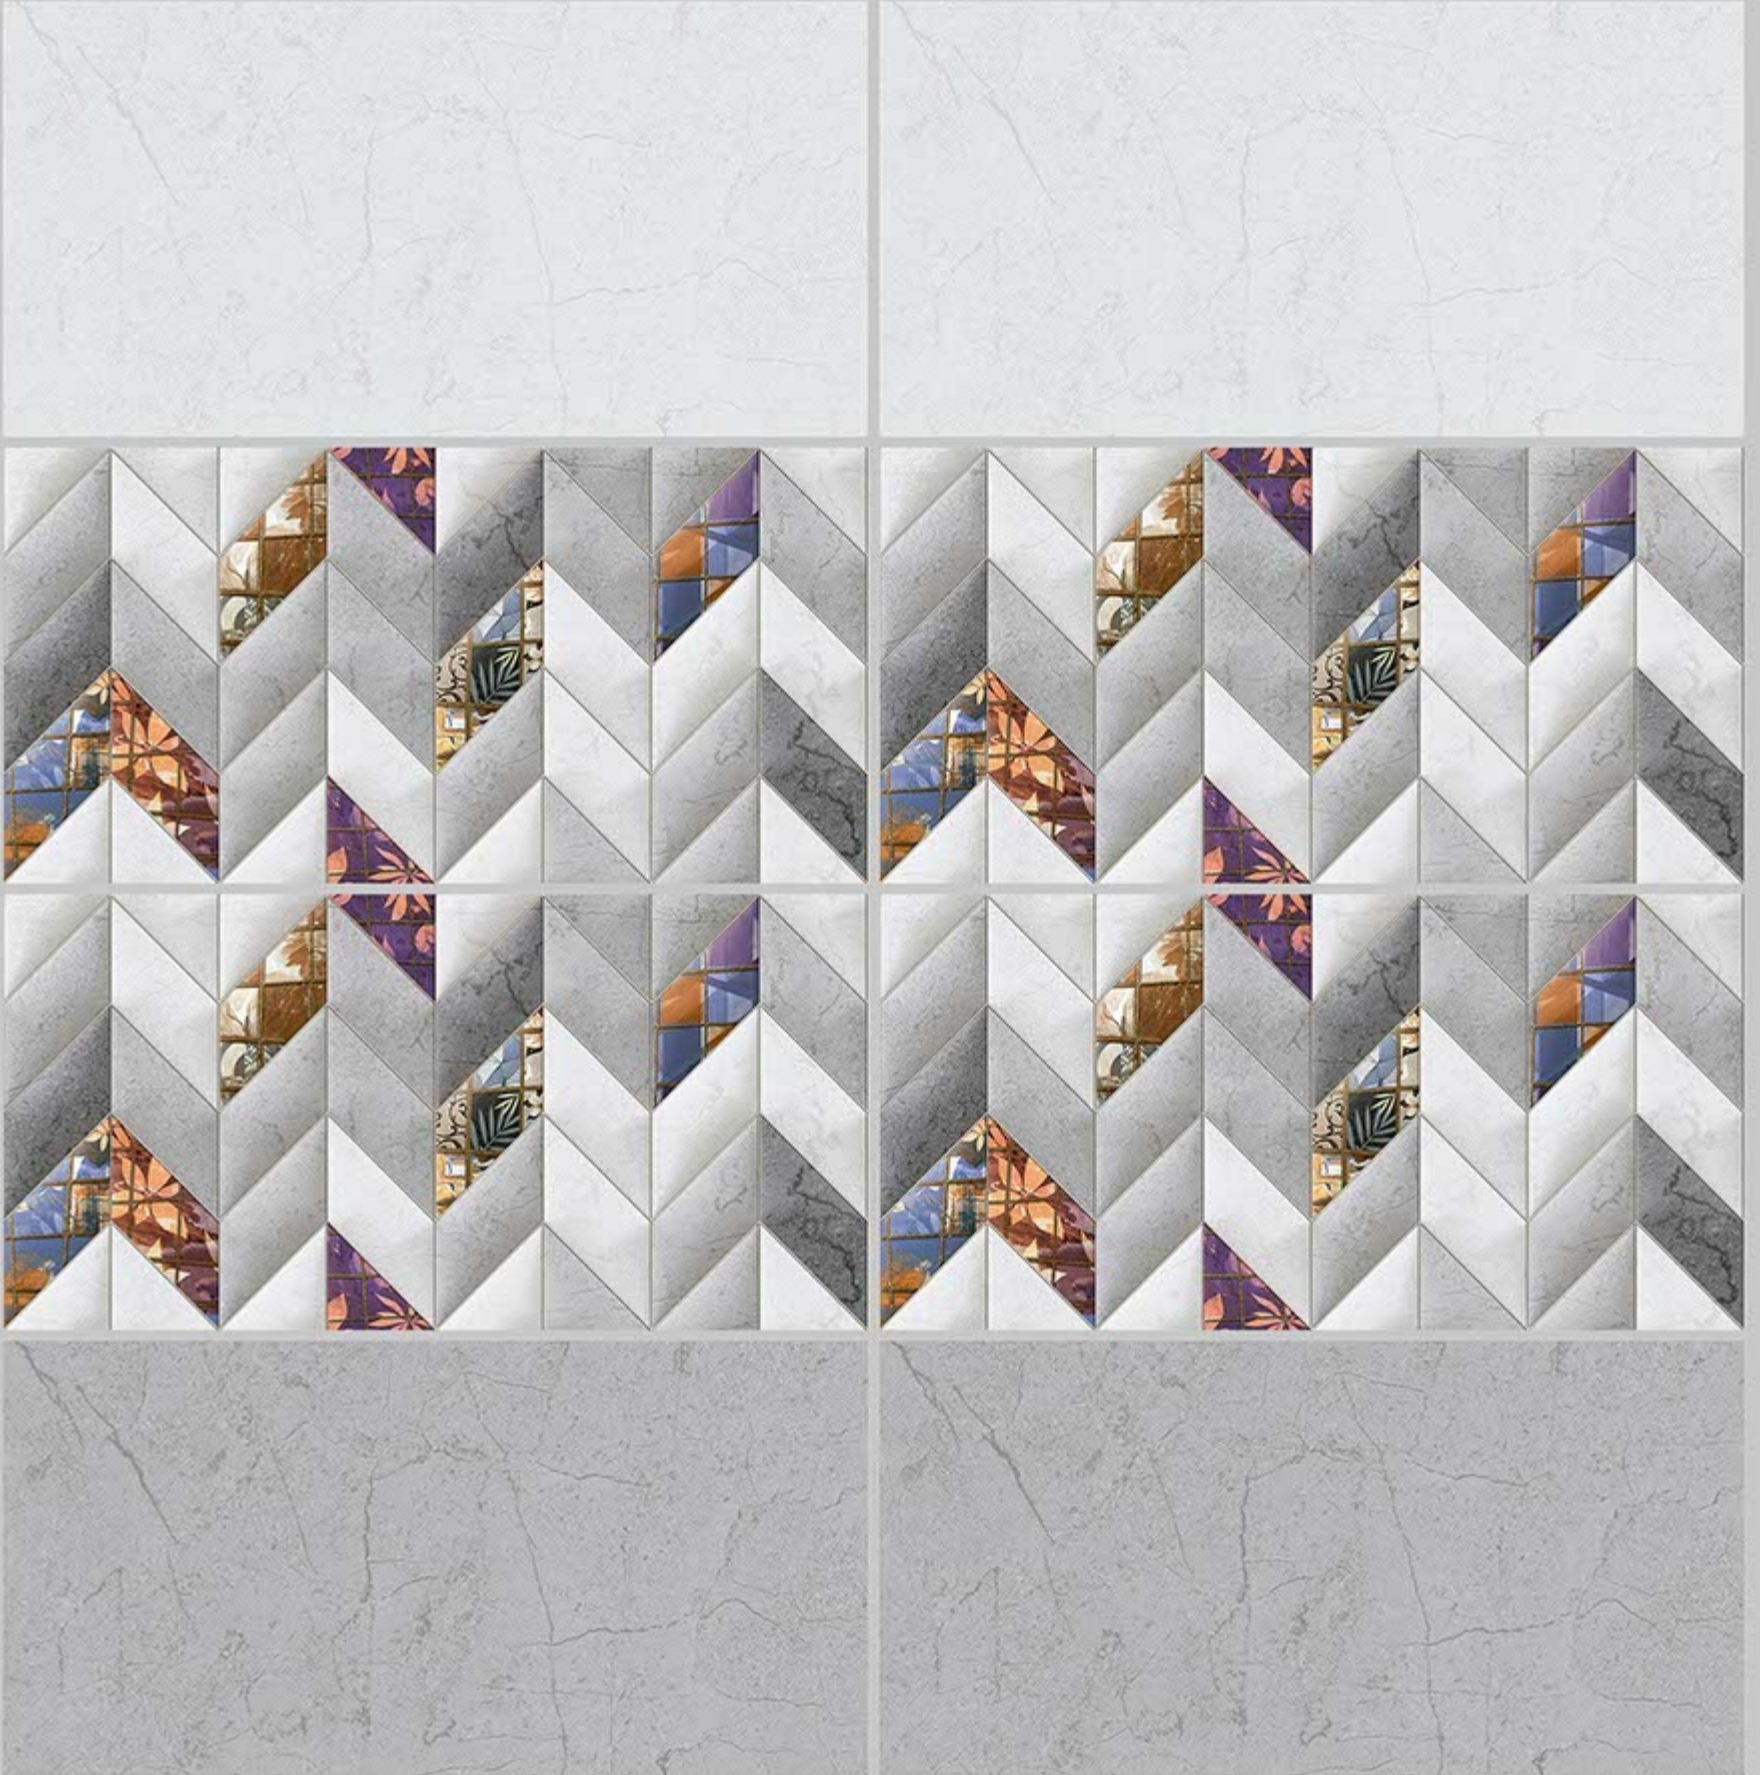

SKY WORLD CERAMIC