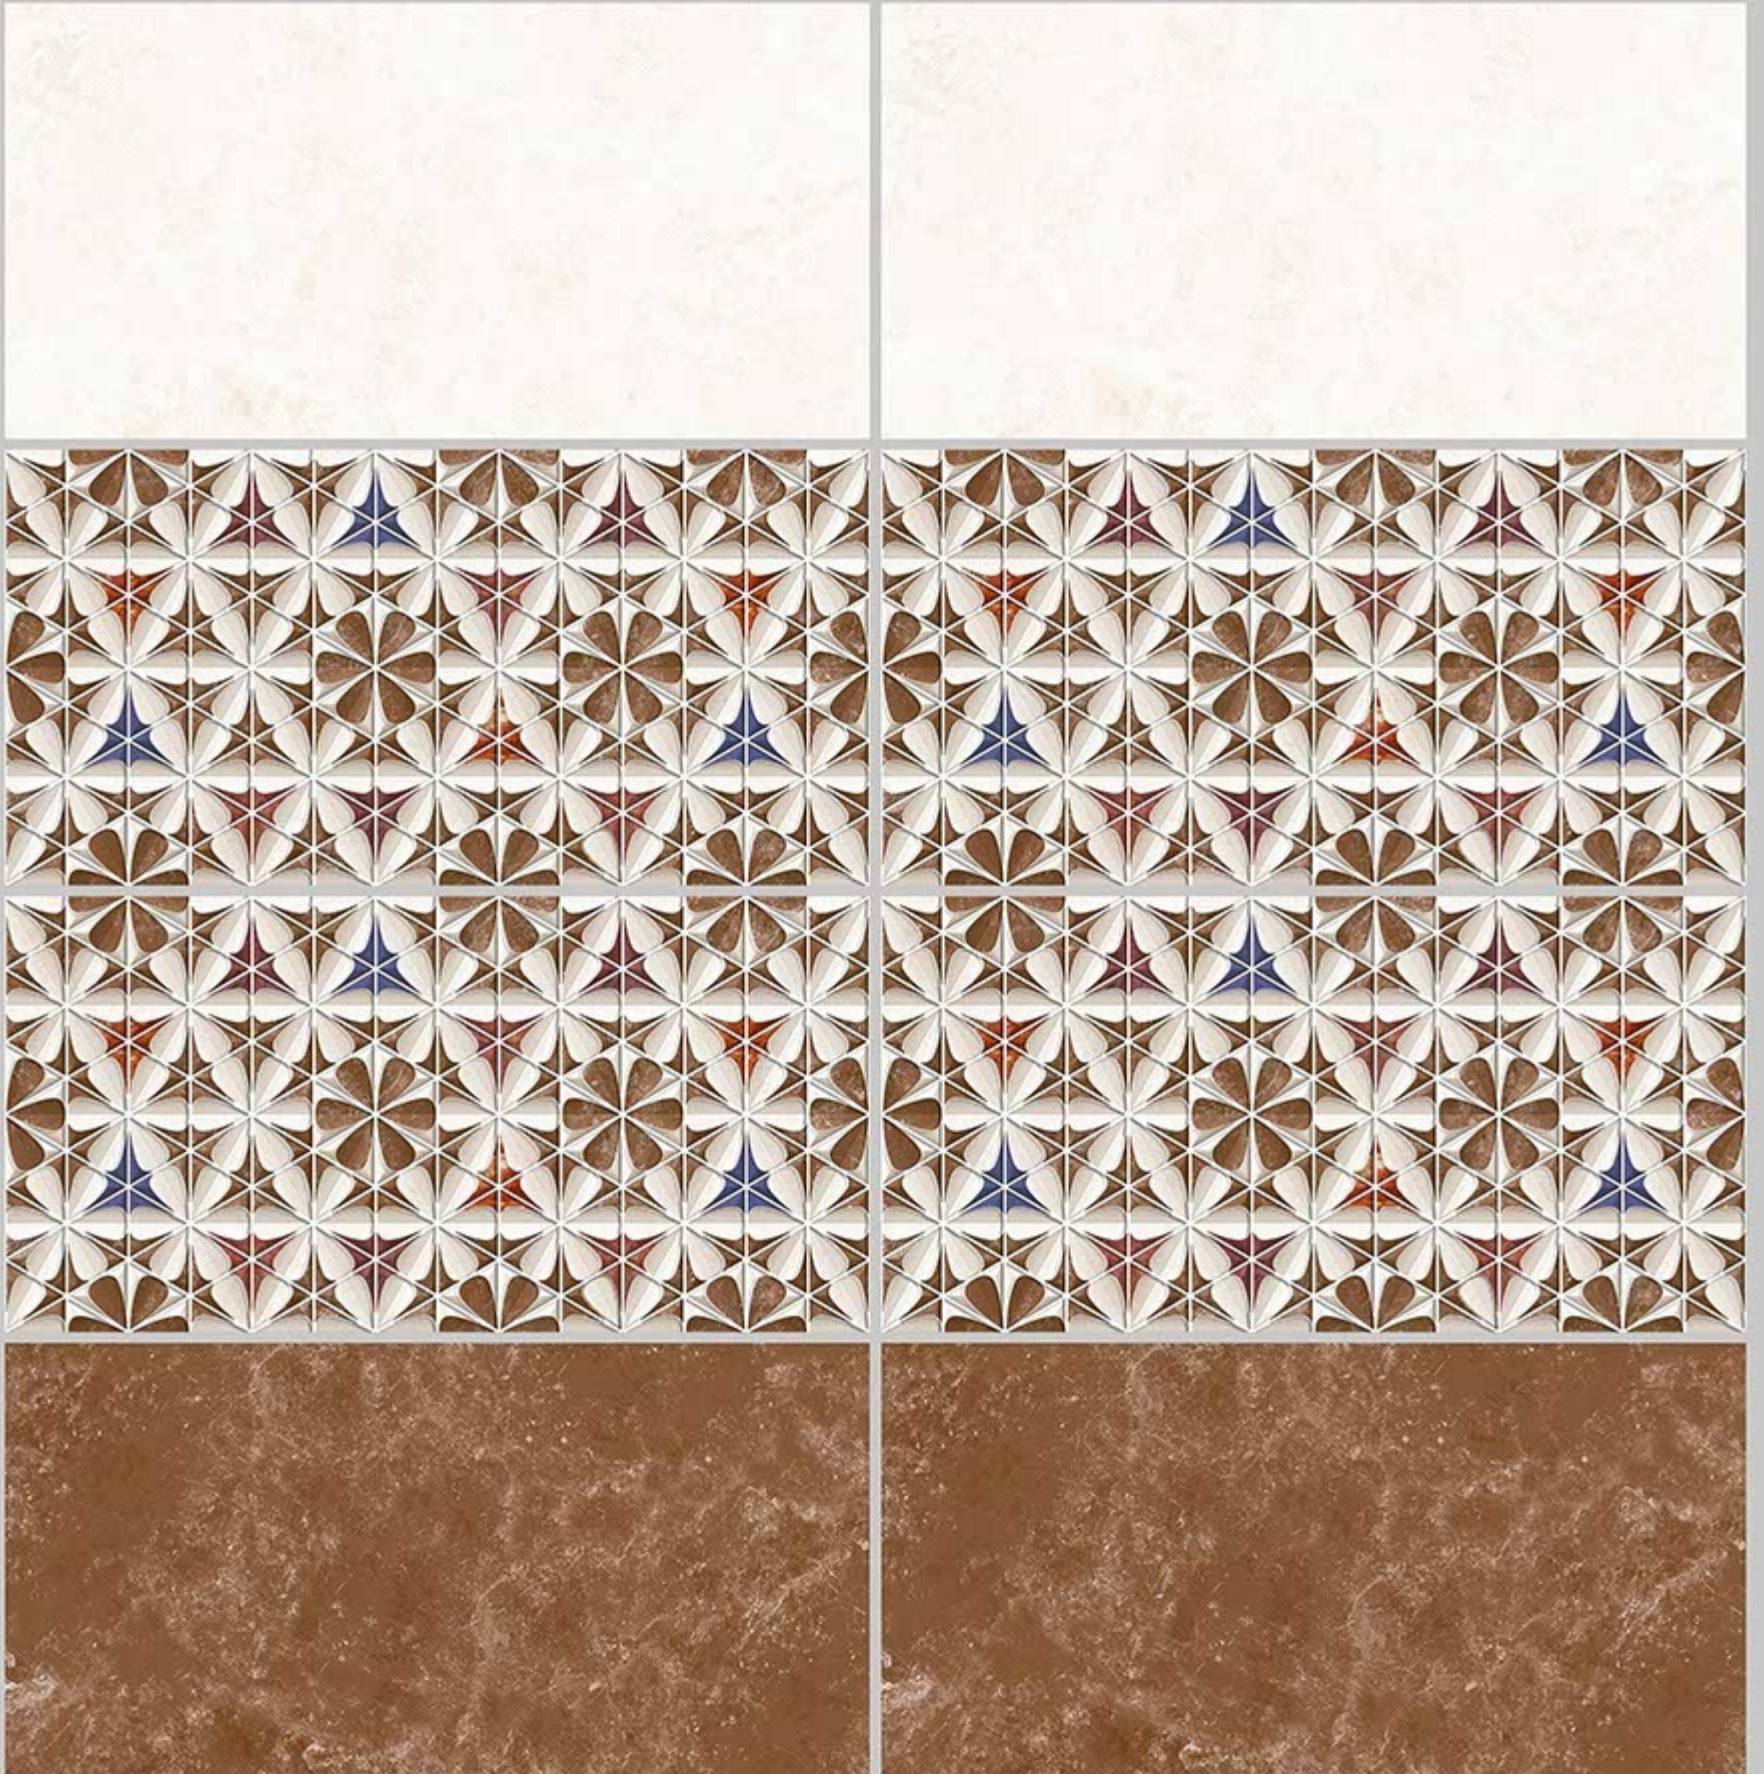

SKY WORLD CERAMIC