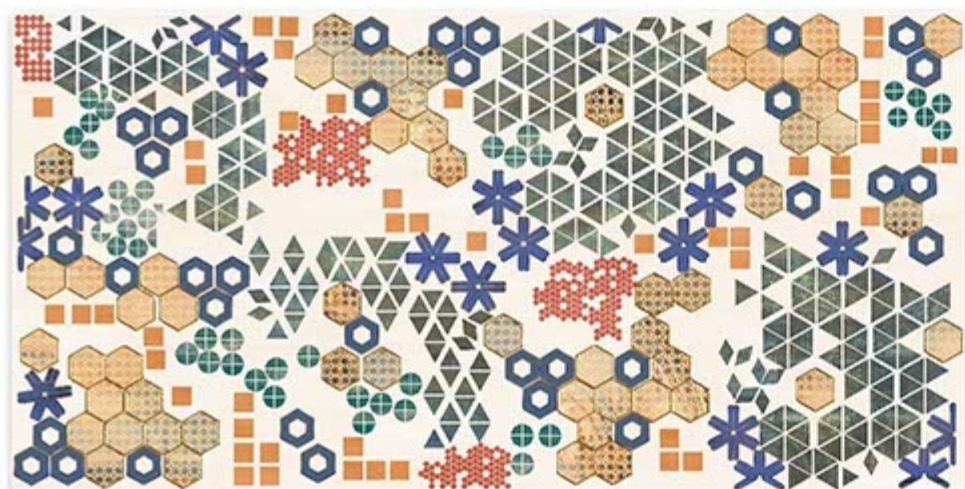

DIGITAL 300X
WALL TILES 600mm

SKY WORLD CERAMIC

Tile Shown
6082

resistant to salts | eco sustainable | fire proof | frost proof | random desing

Finish:Glossy

6083-LT

6083-HL-1

6083-HL-2