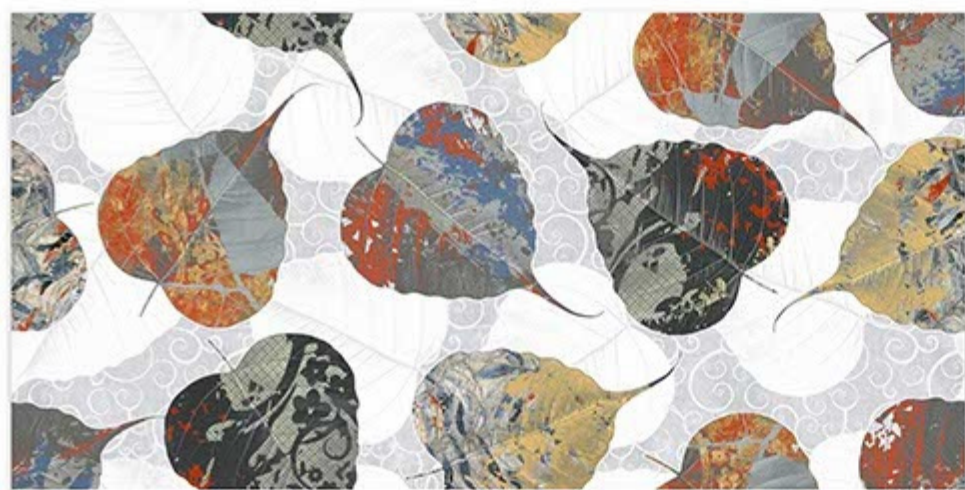

resistant to salts | eco sustainable | fire proof | frost proof | random desing

Finish:Glossy

6069-HL-1

DIGITAL 300X
WALL TILES 600mm