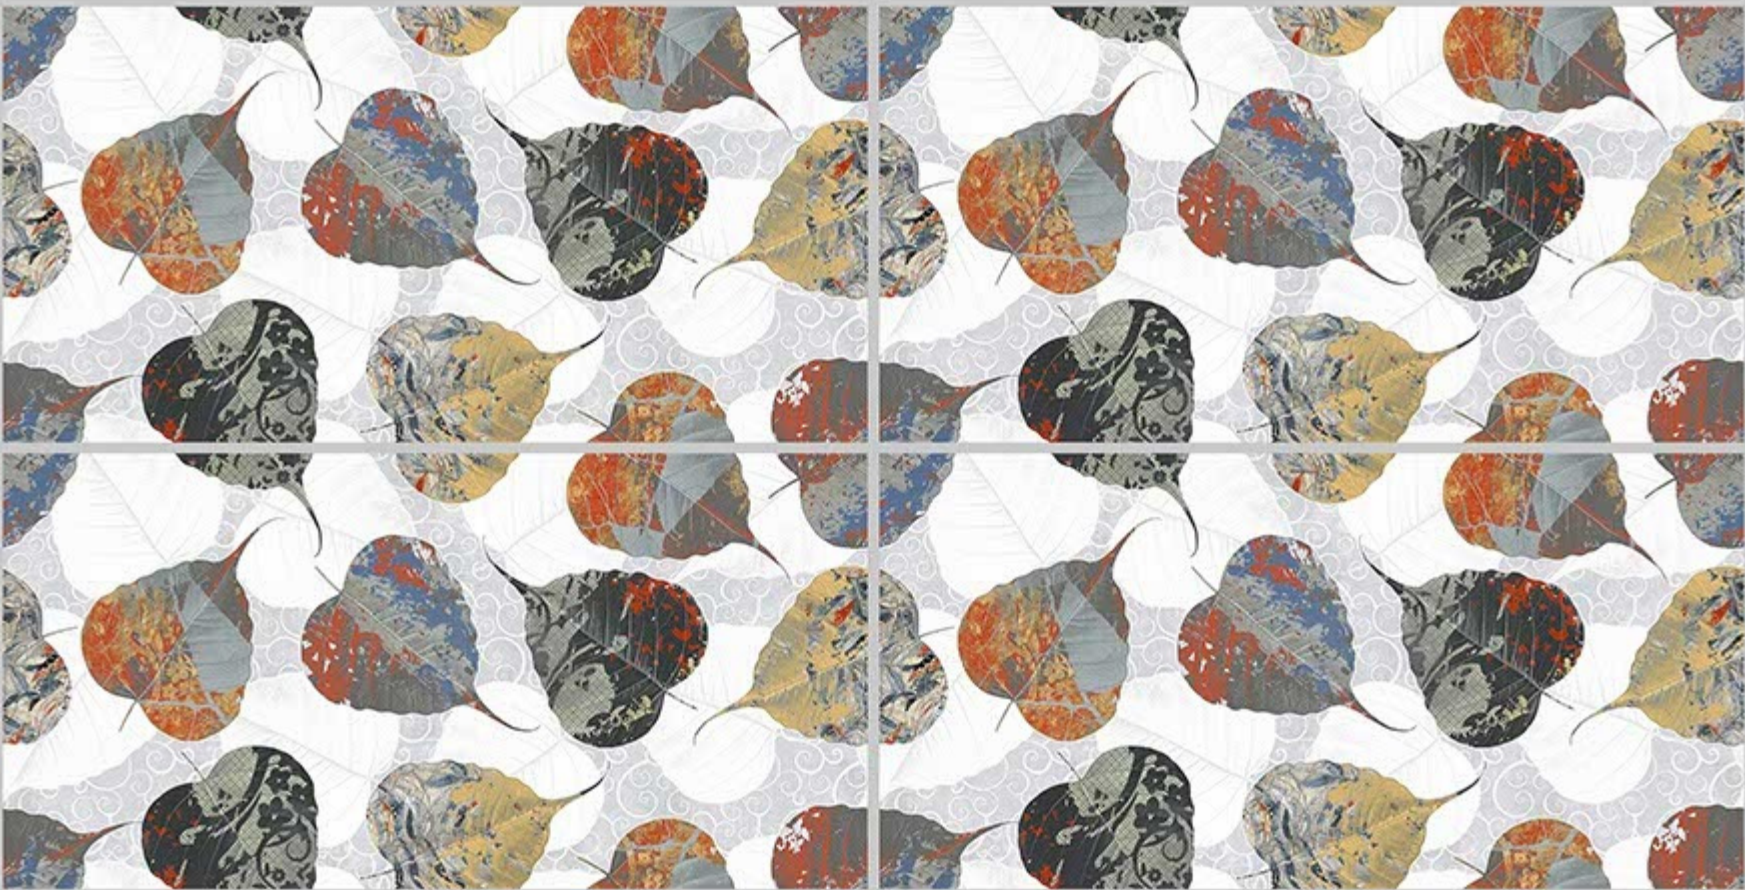

resistant to salts | eco sustainable | fire proof | frost proof | random desing

Finish:Glossy

6069-LT

6069-HL-1

6060-LT

DIGITAL 300X
WALL TILES 600mm

SKY WORLD CERAMIC

Tile Shown
6069