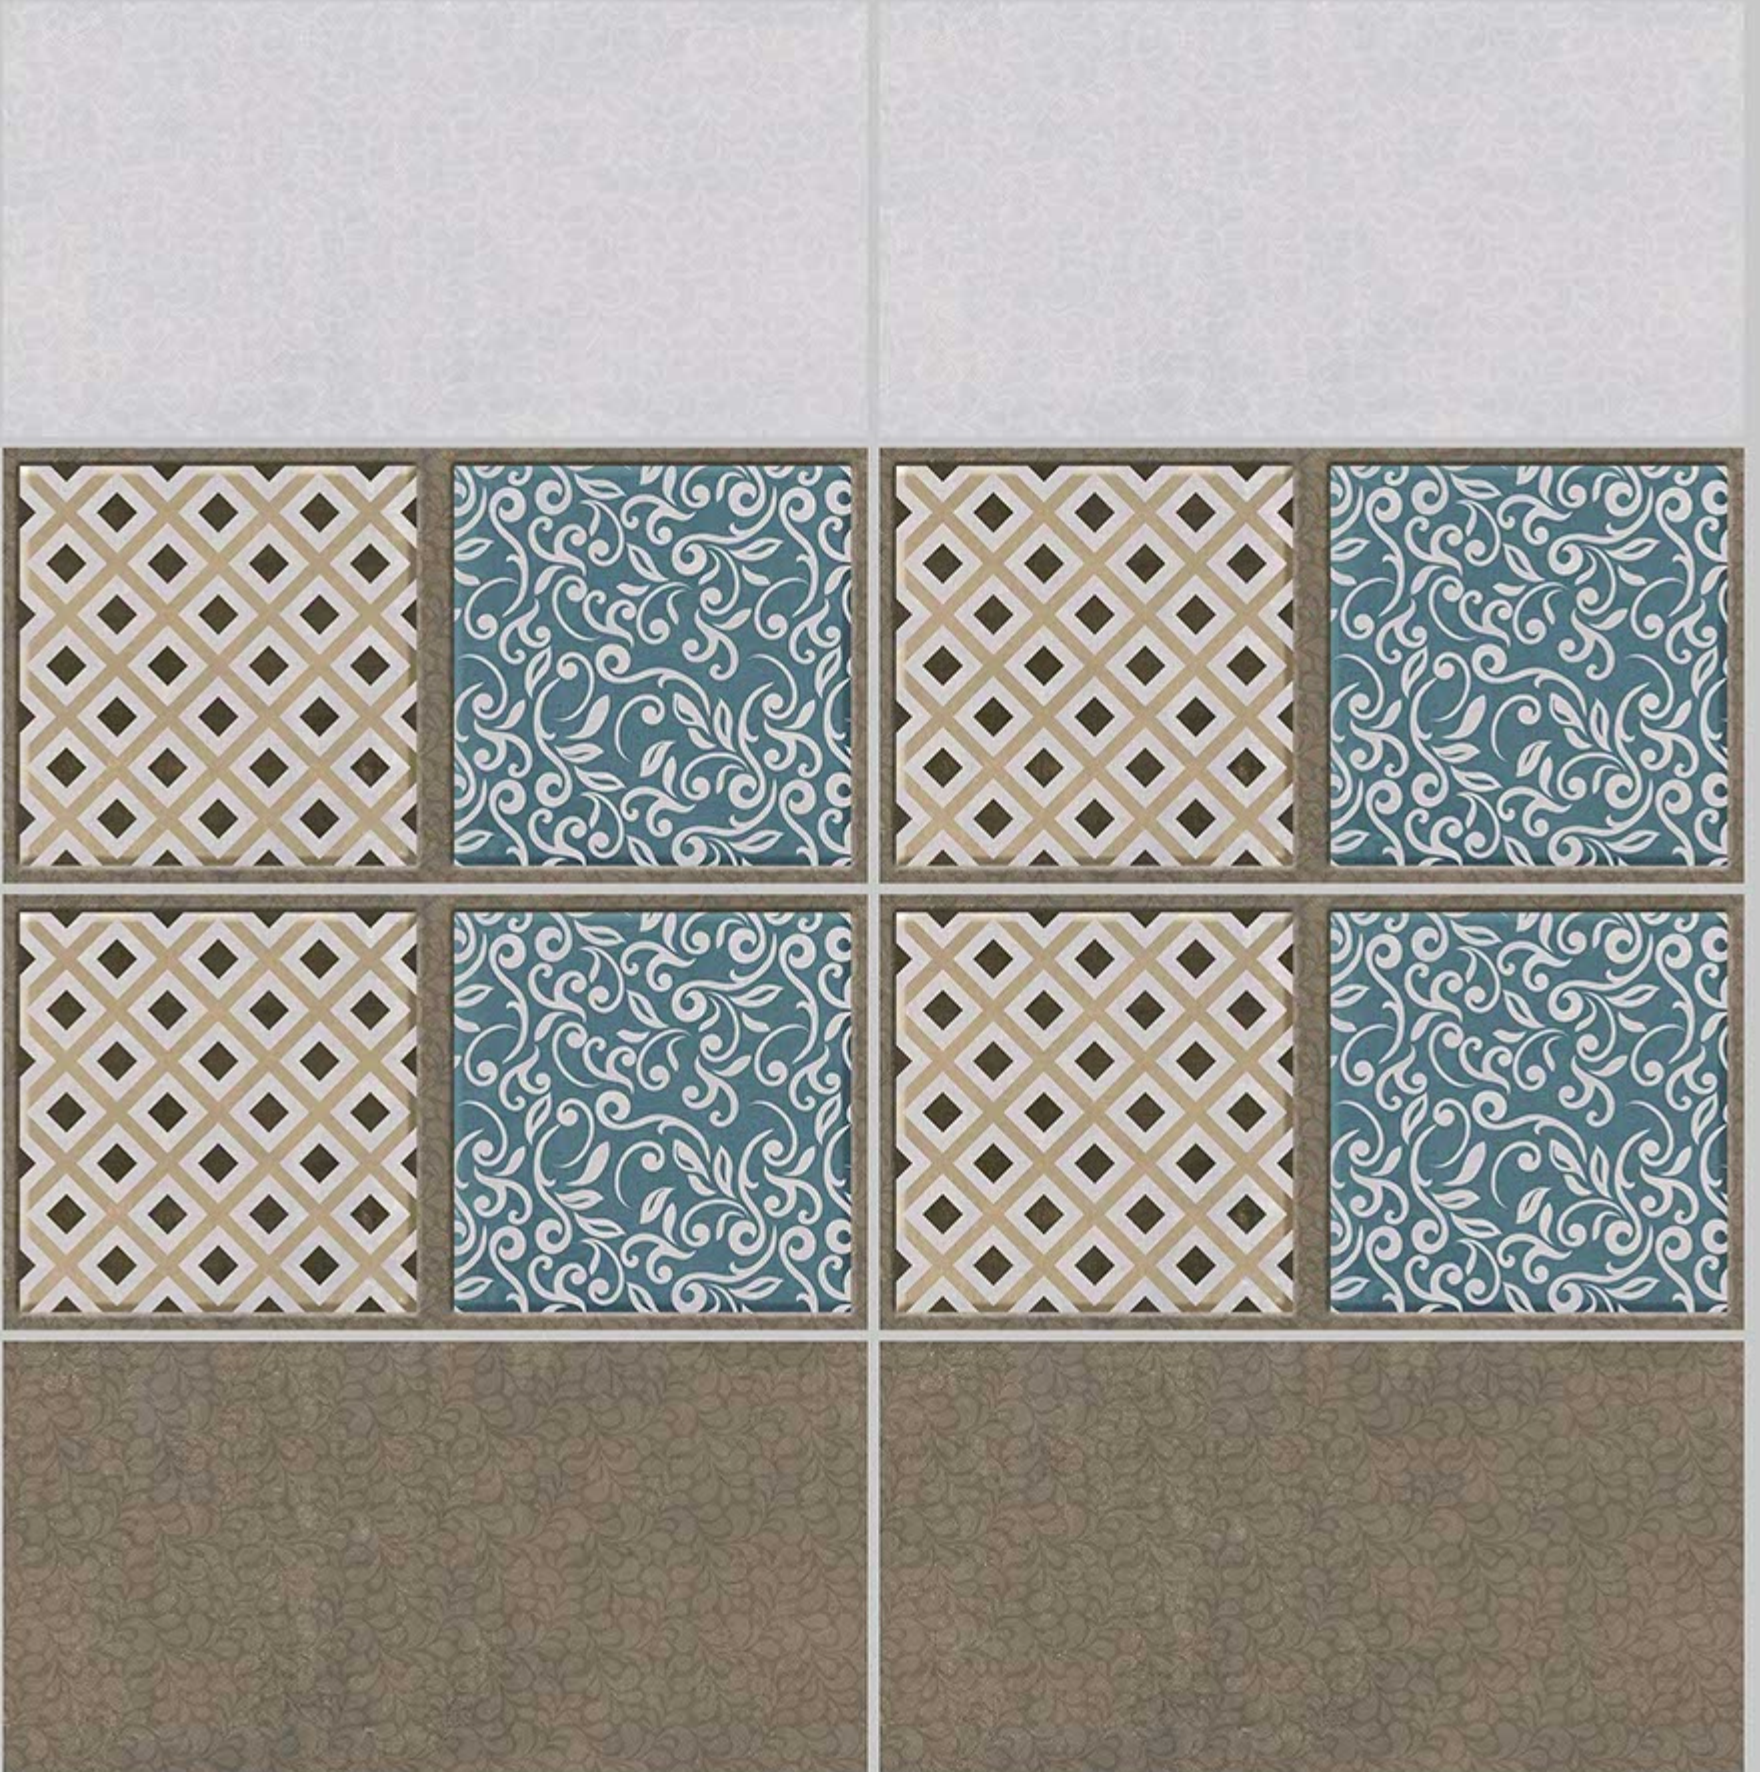

SKY WORLD CERAMIC