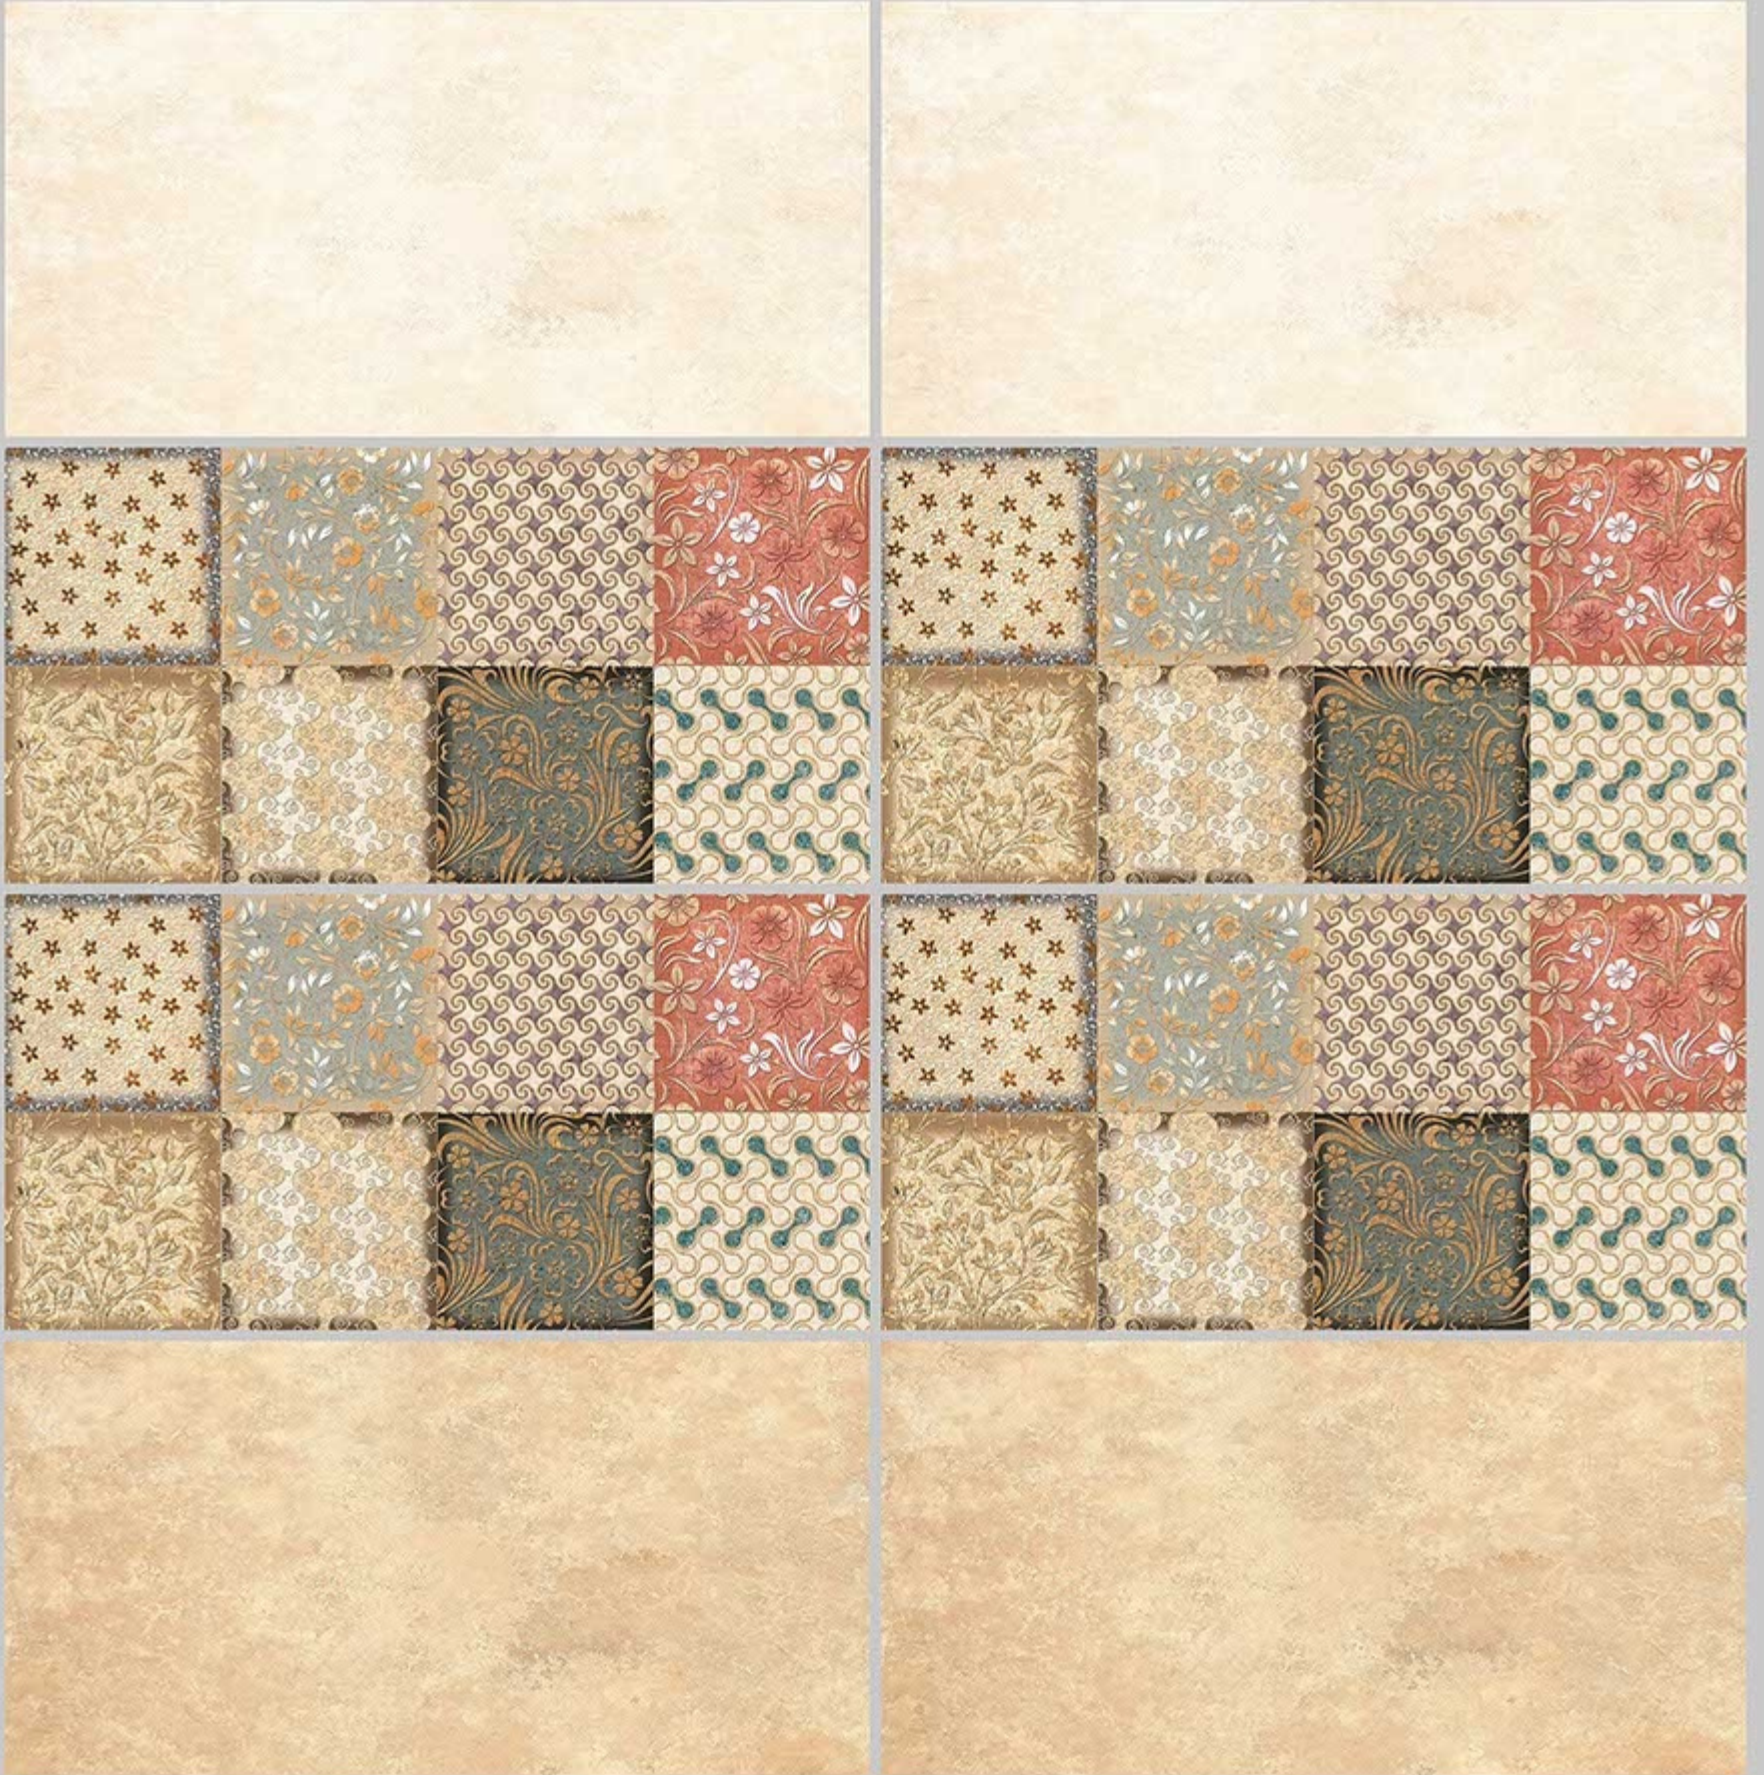

Tile Shown
6073

resistant to salts | eco sustainable | fire proof | frost proof | random desing

Finish:Glossy

6074-LT

6074-HL-1

6074-DK

DIGITAL 300X
WALL TILES 600mm

SKY WORLD CERAMIC