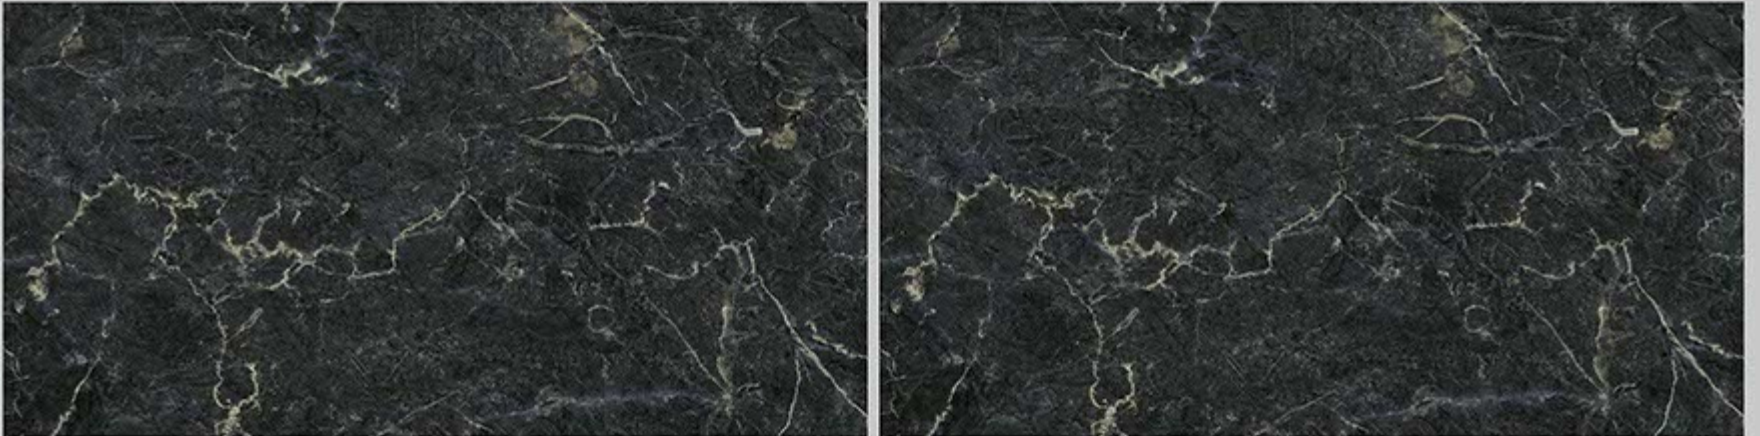

Tile Shown
6076

resistant to salts | eco sustainable | fire proof | frost proof | random desing

Finish:Glossy

6077-LT

6077-HL-1

6077-DK

DIGITAL 300X
WALL TILES 600mm

SKY WORLD CERAMIC