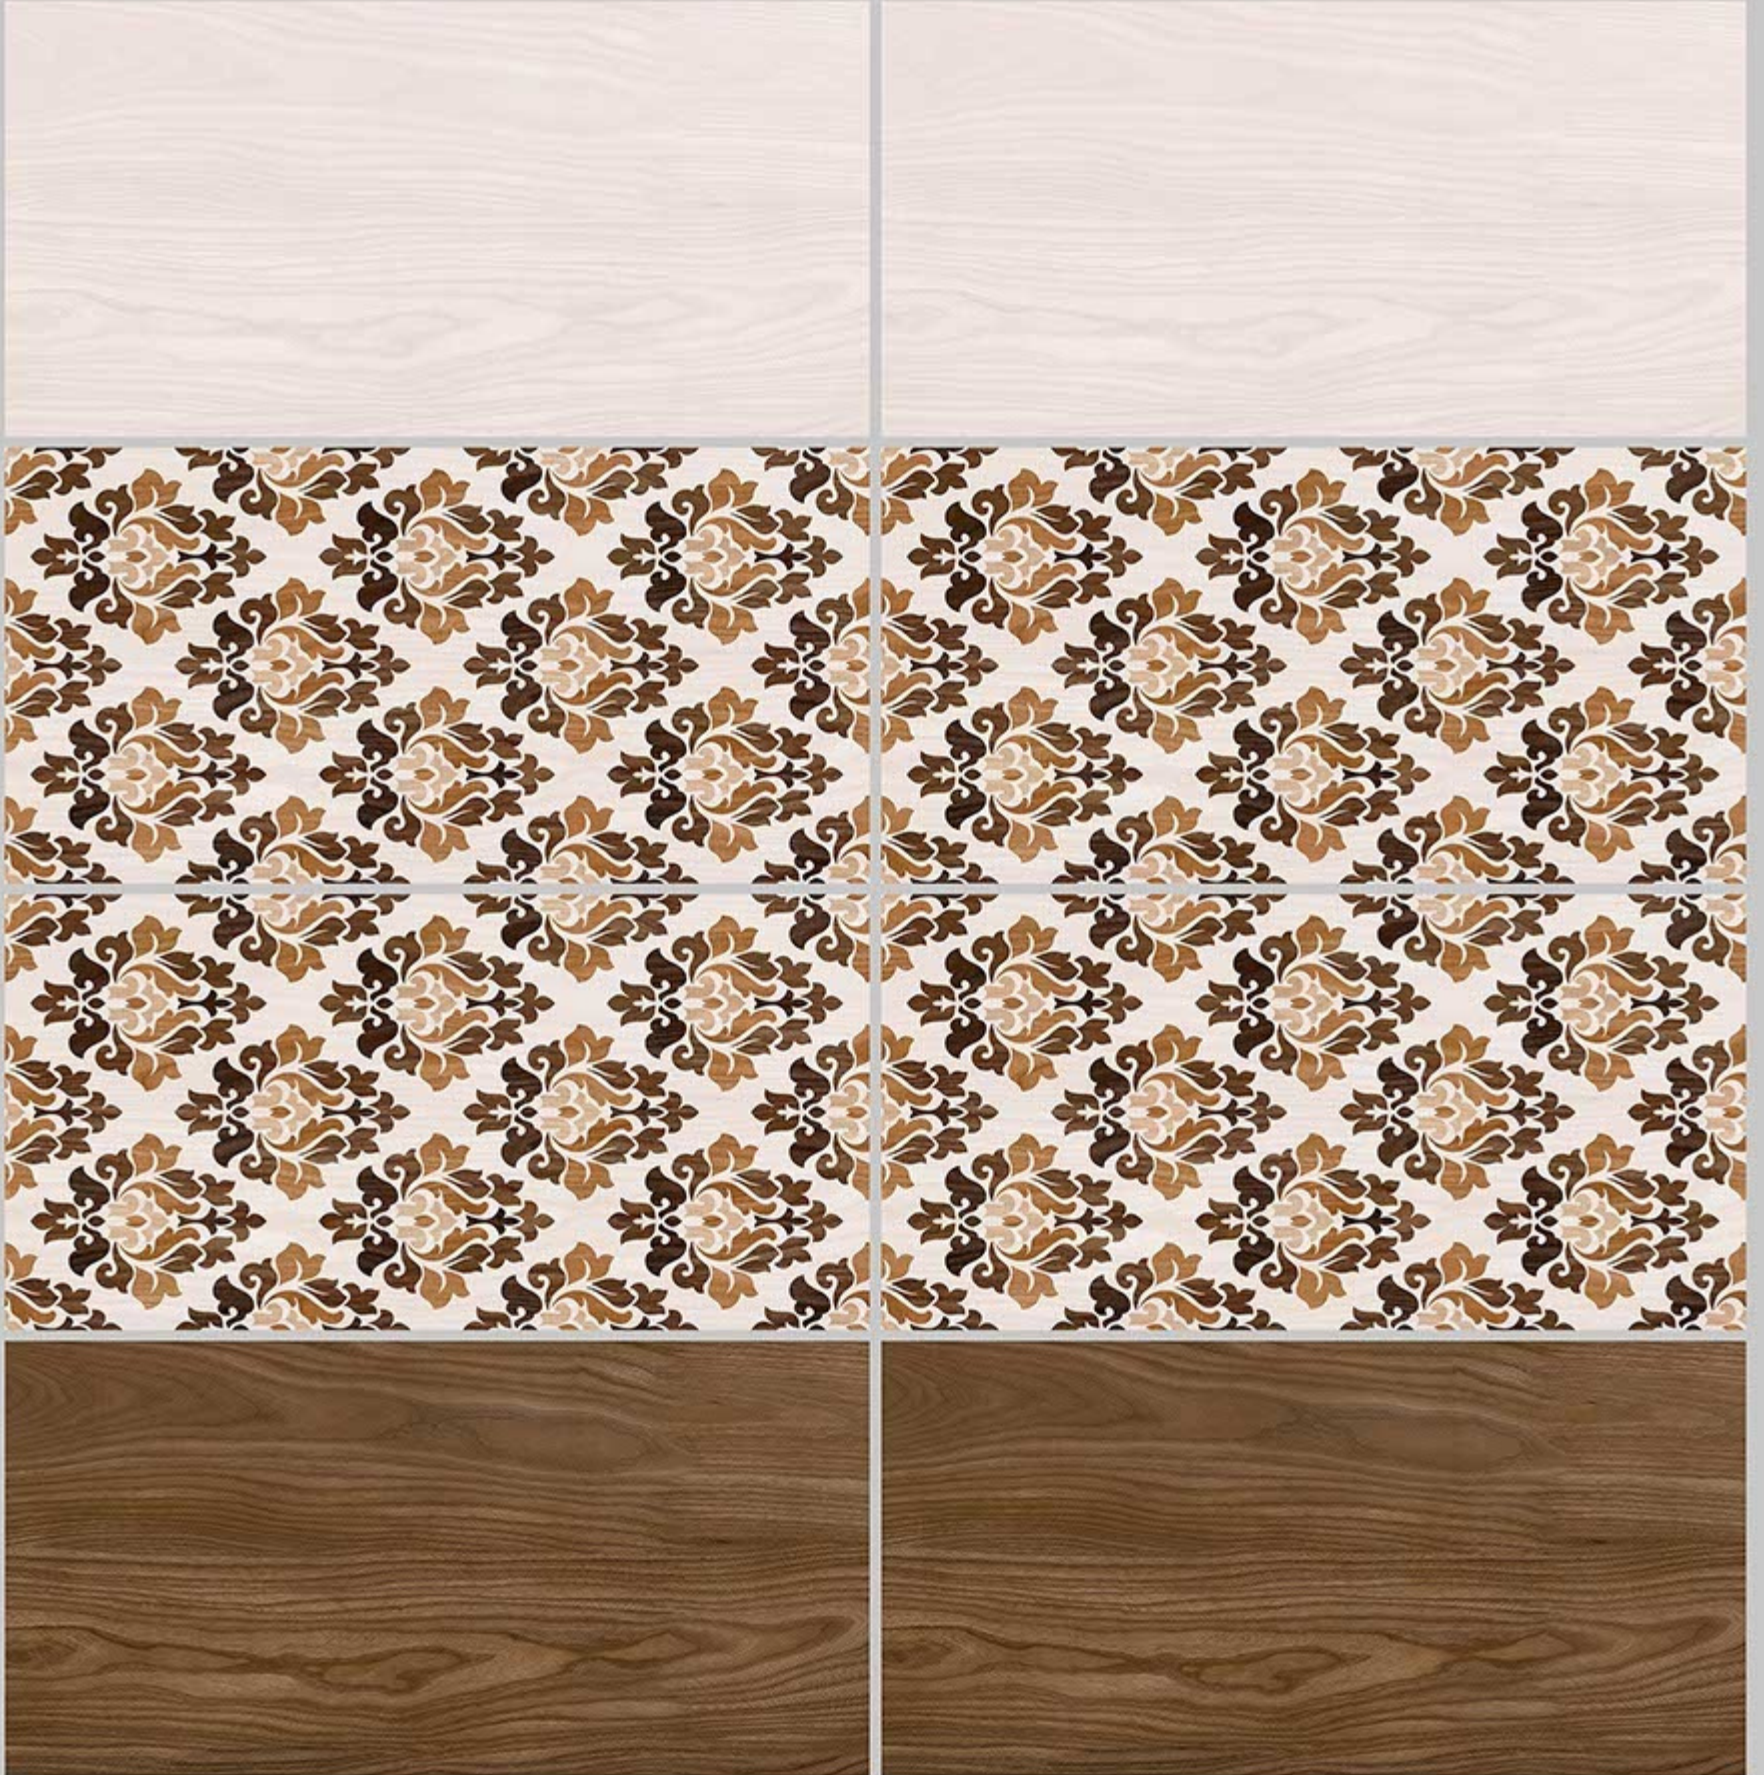

SKY WORLD CERAMIC