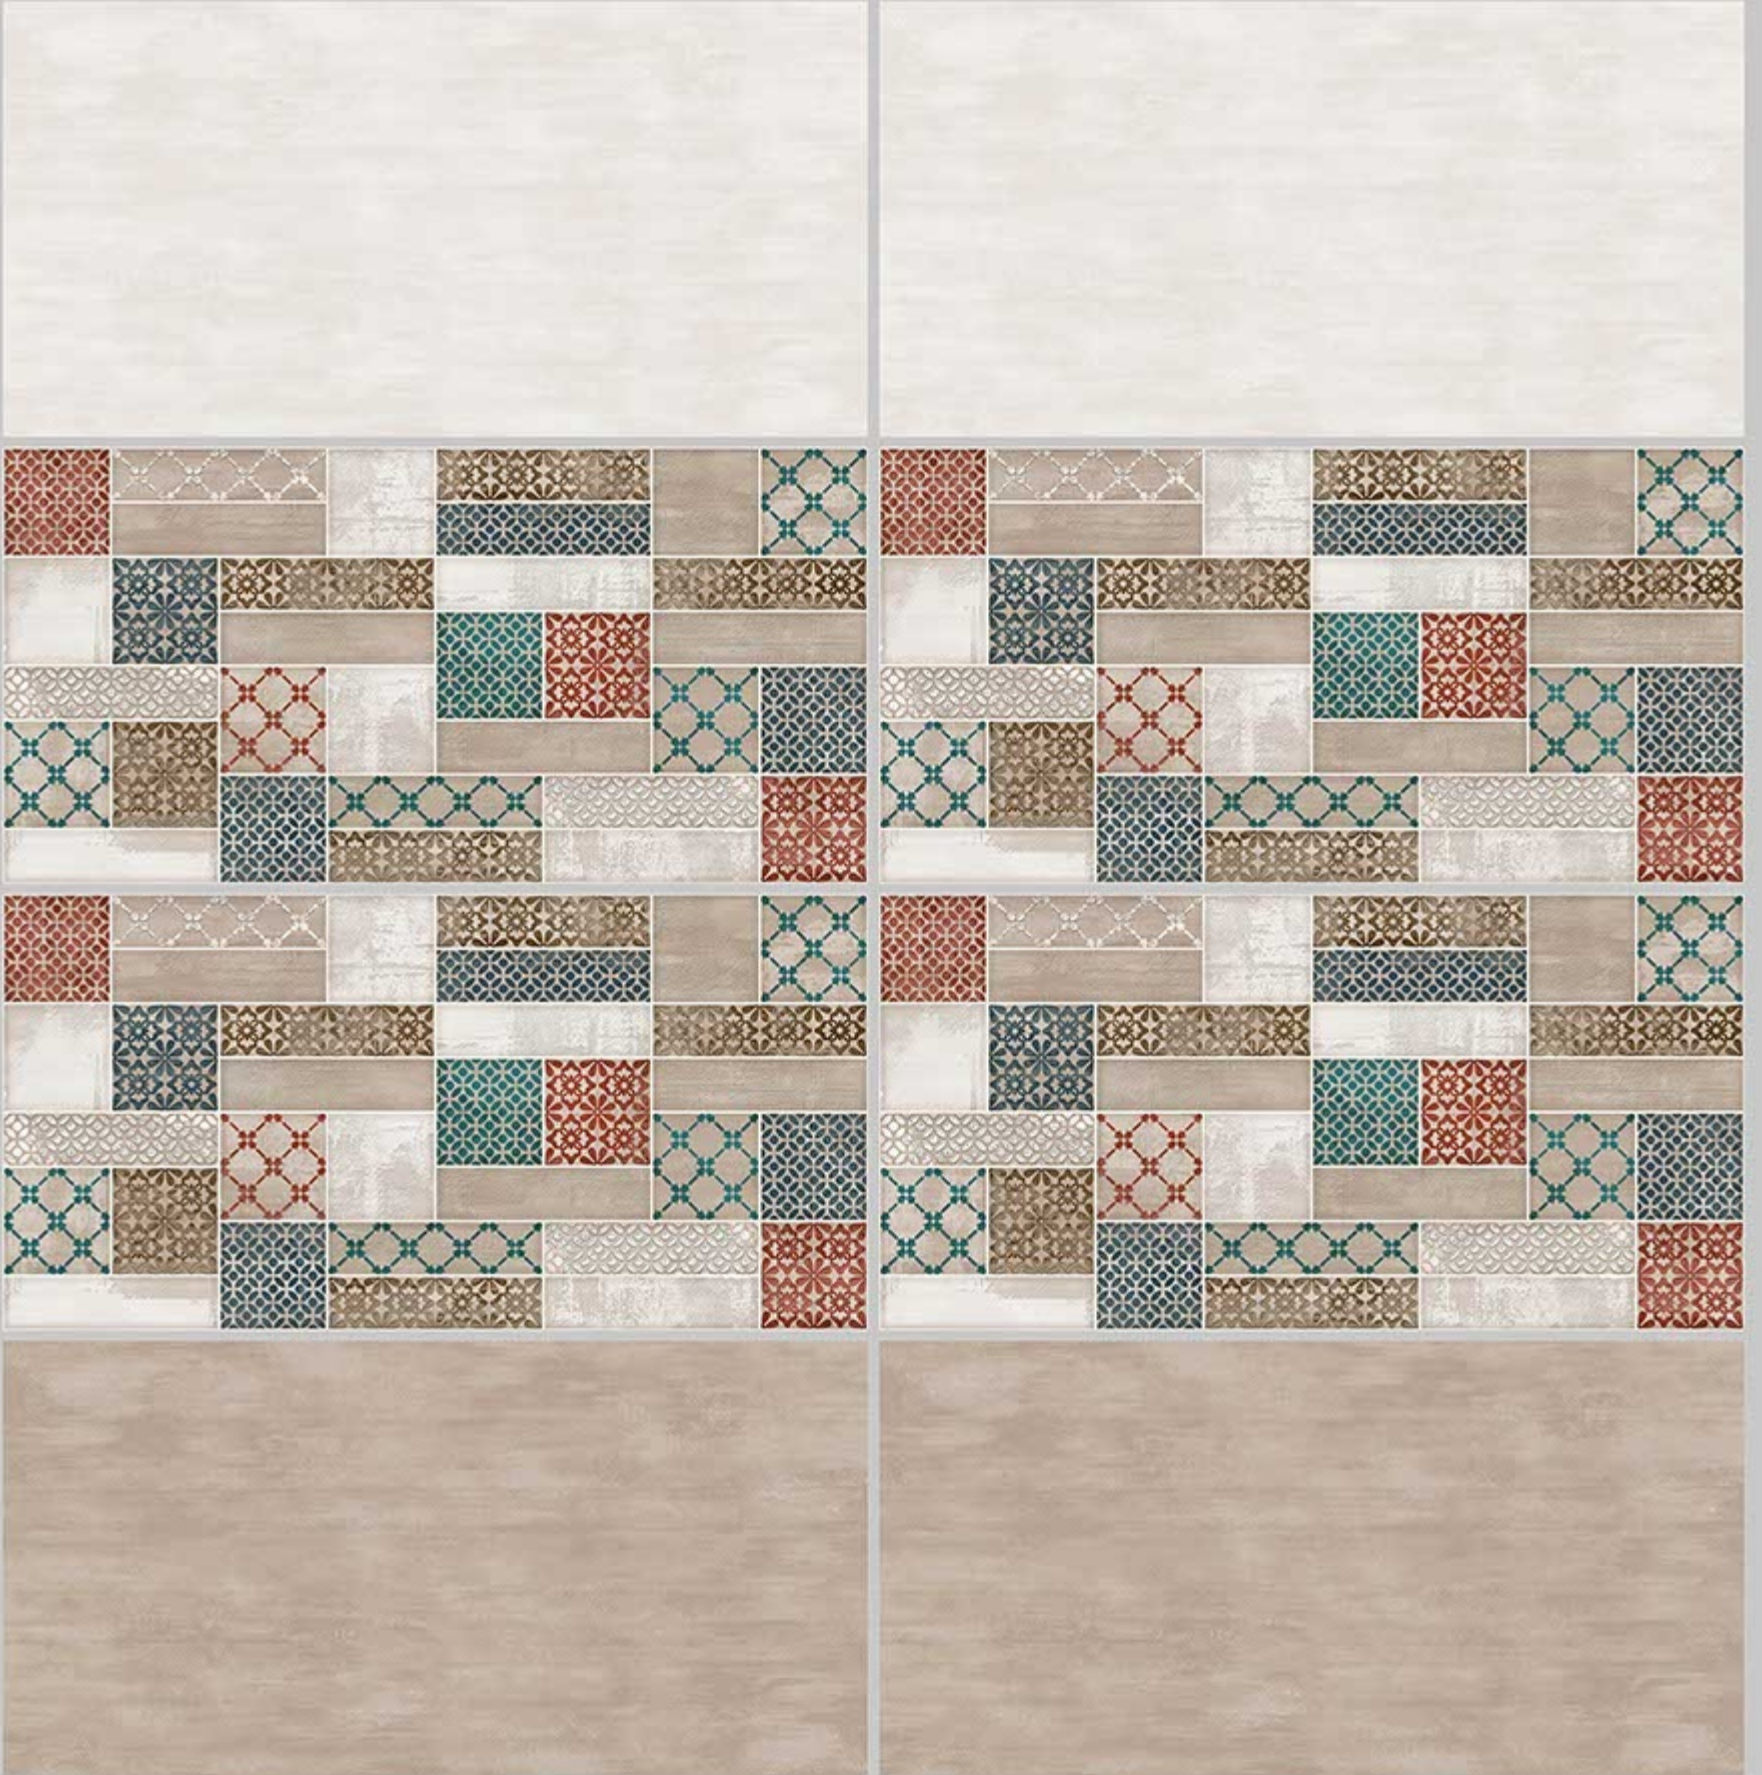

SKY WORLD CERAMIC