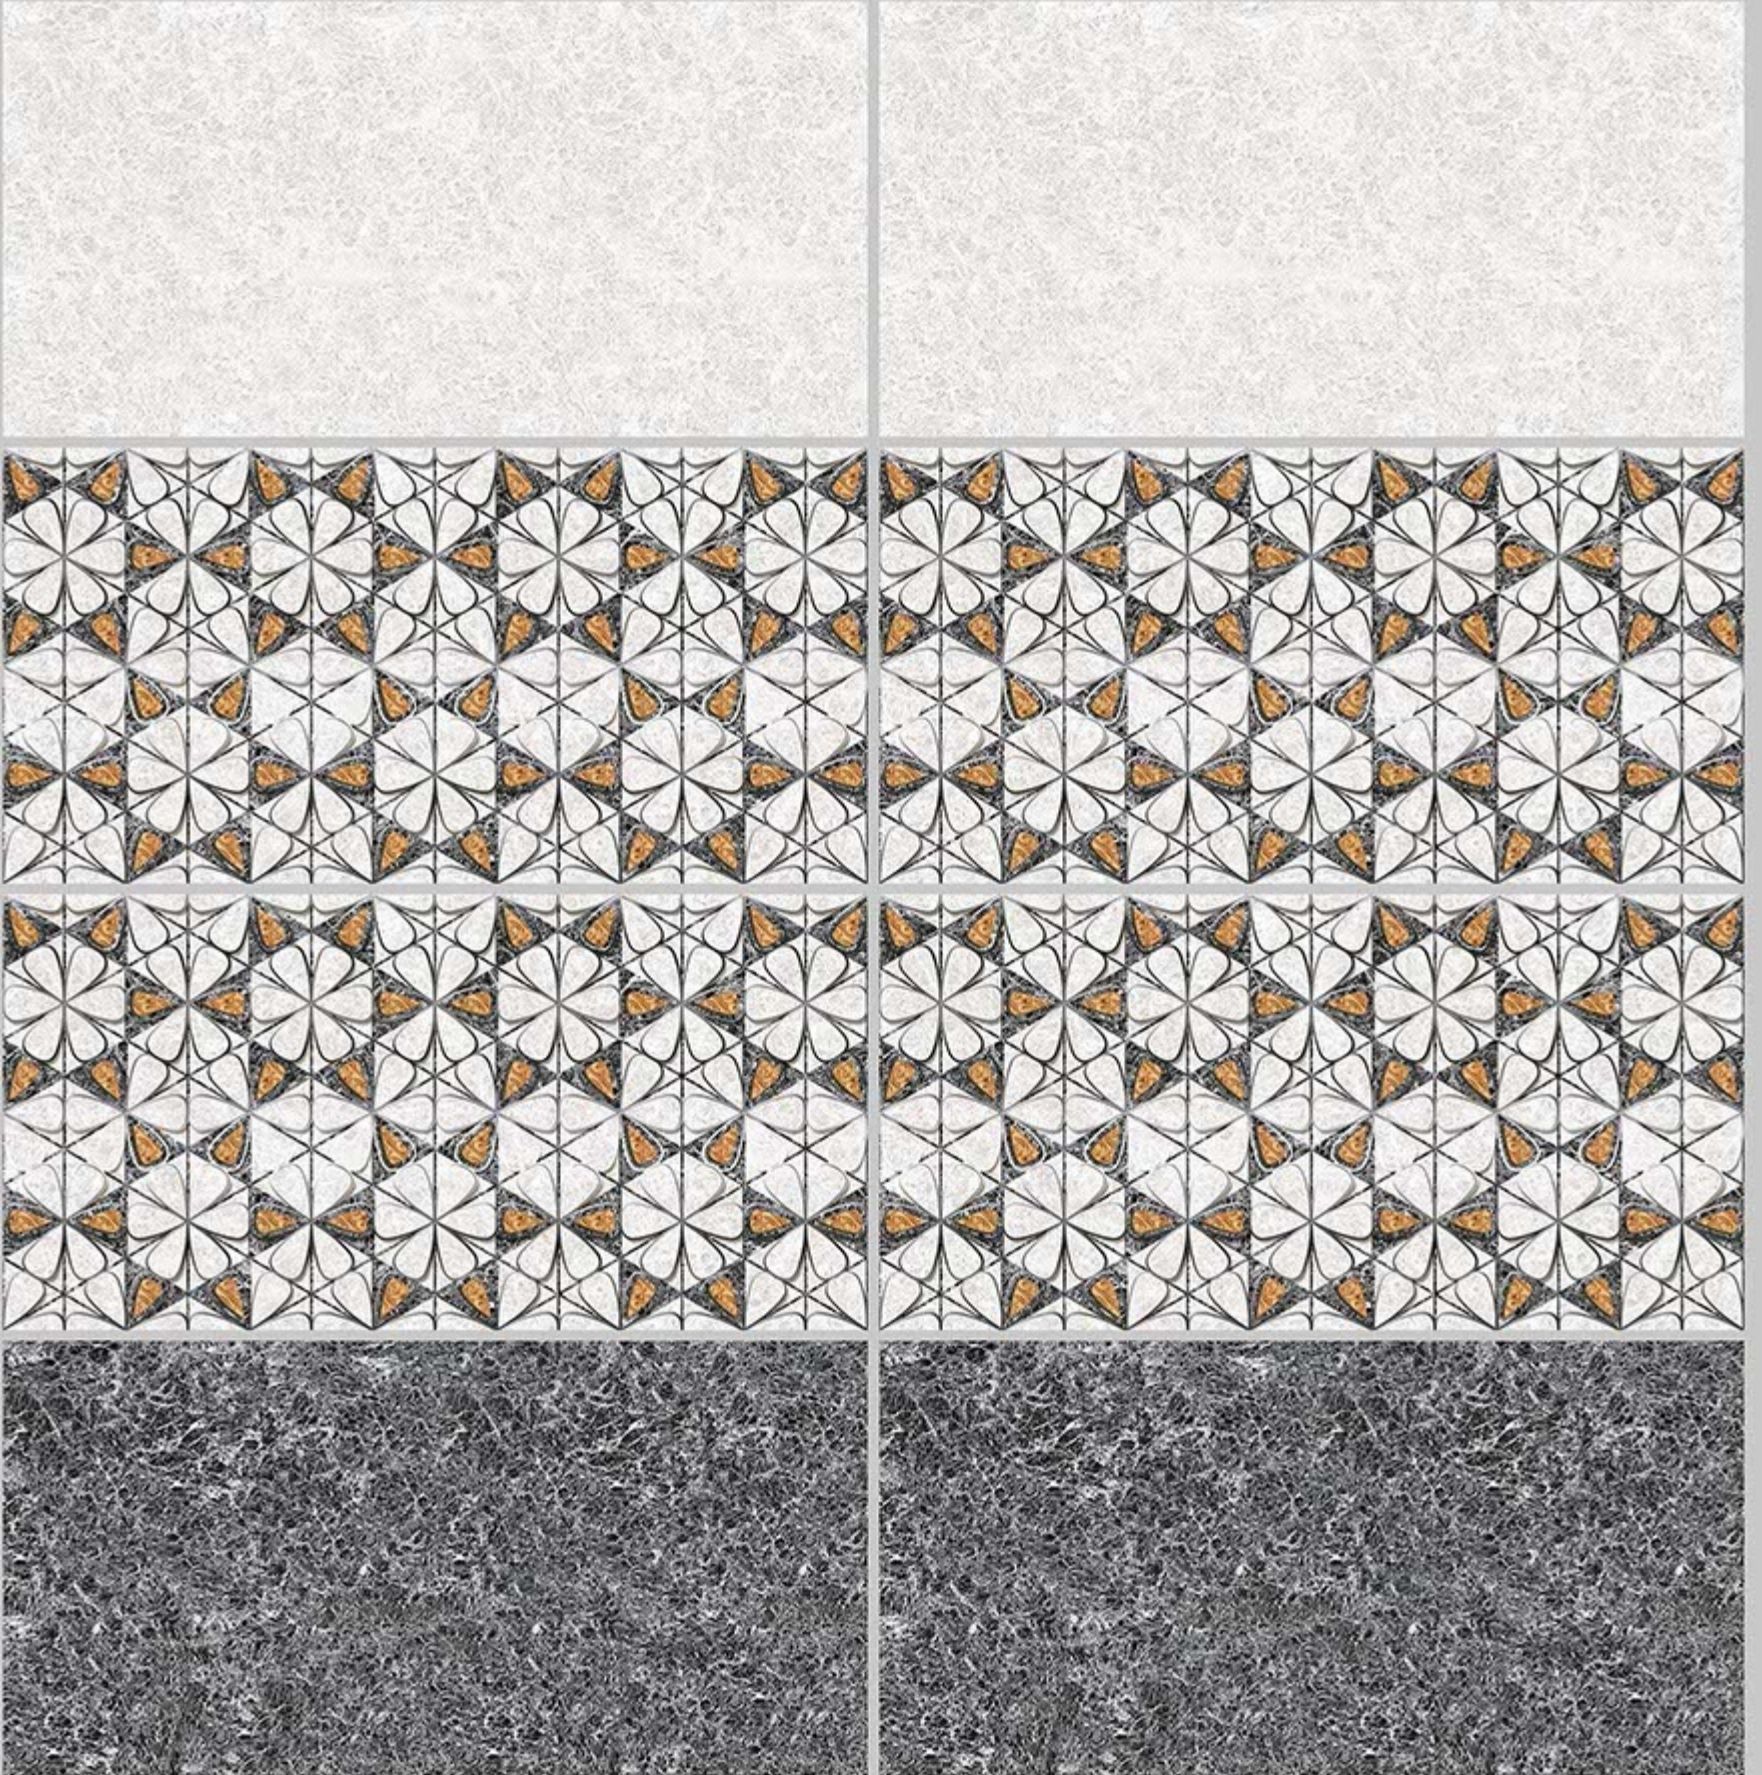

6067-LT

6067-HL-1

6067-HL-2

6067-DK

DIGITAL 300X
WALL TILES 600mm

SKY WORLD CERAMIC

Tile Shown
6067

resistant to salts | eco sustainable | fire proof | frost proof | random desing