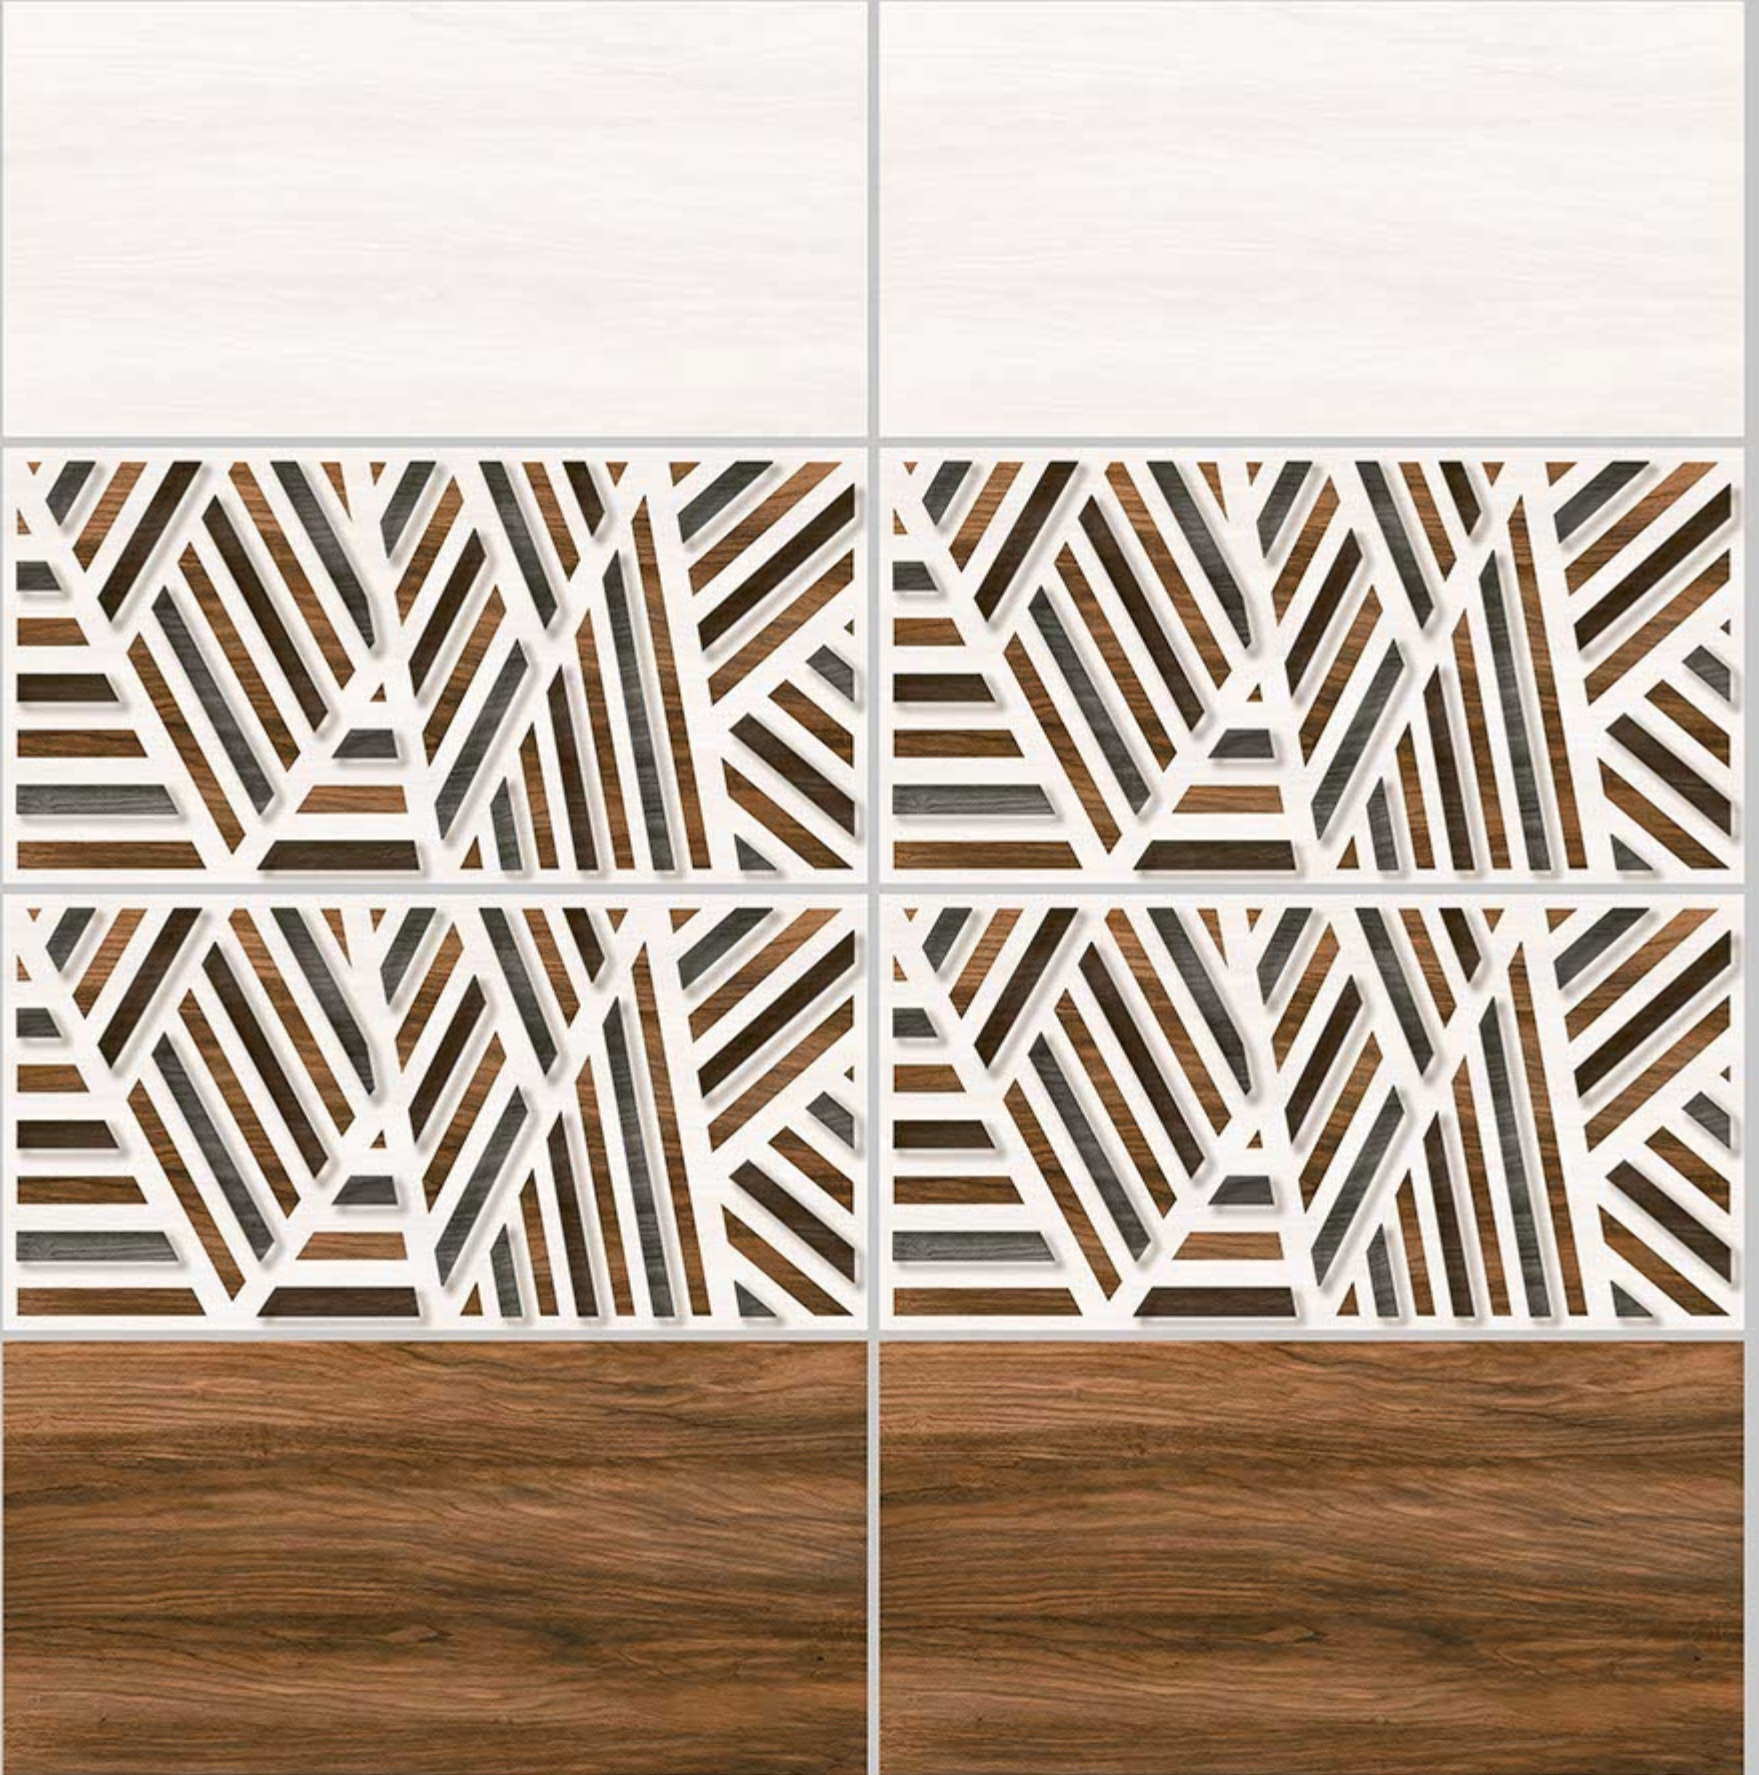

SKY WORLD CERAMIC