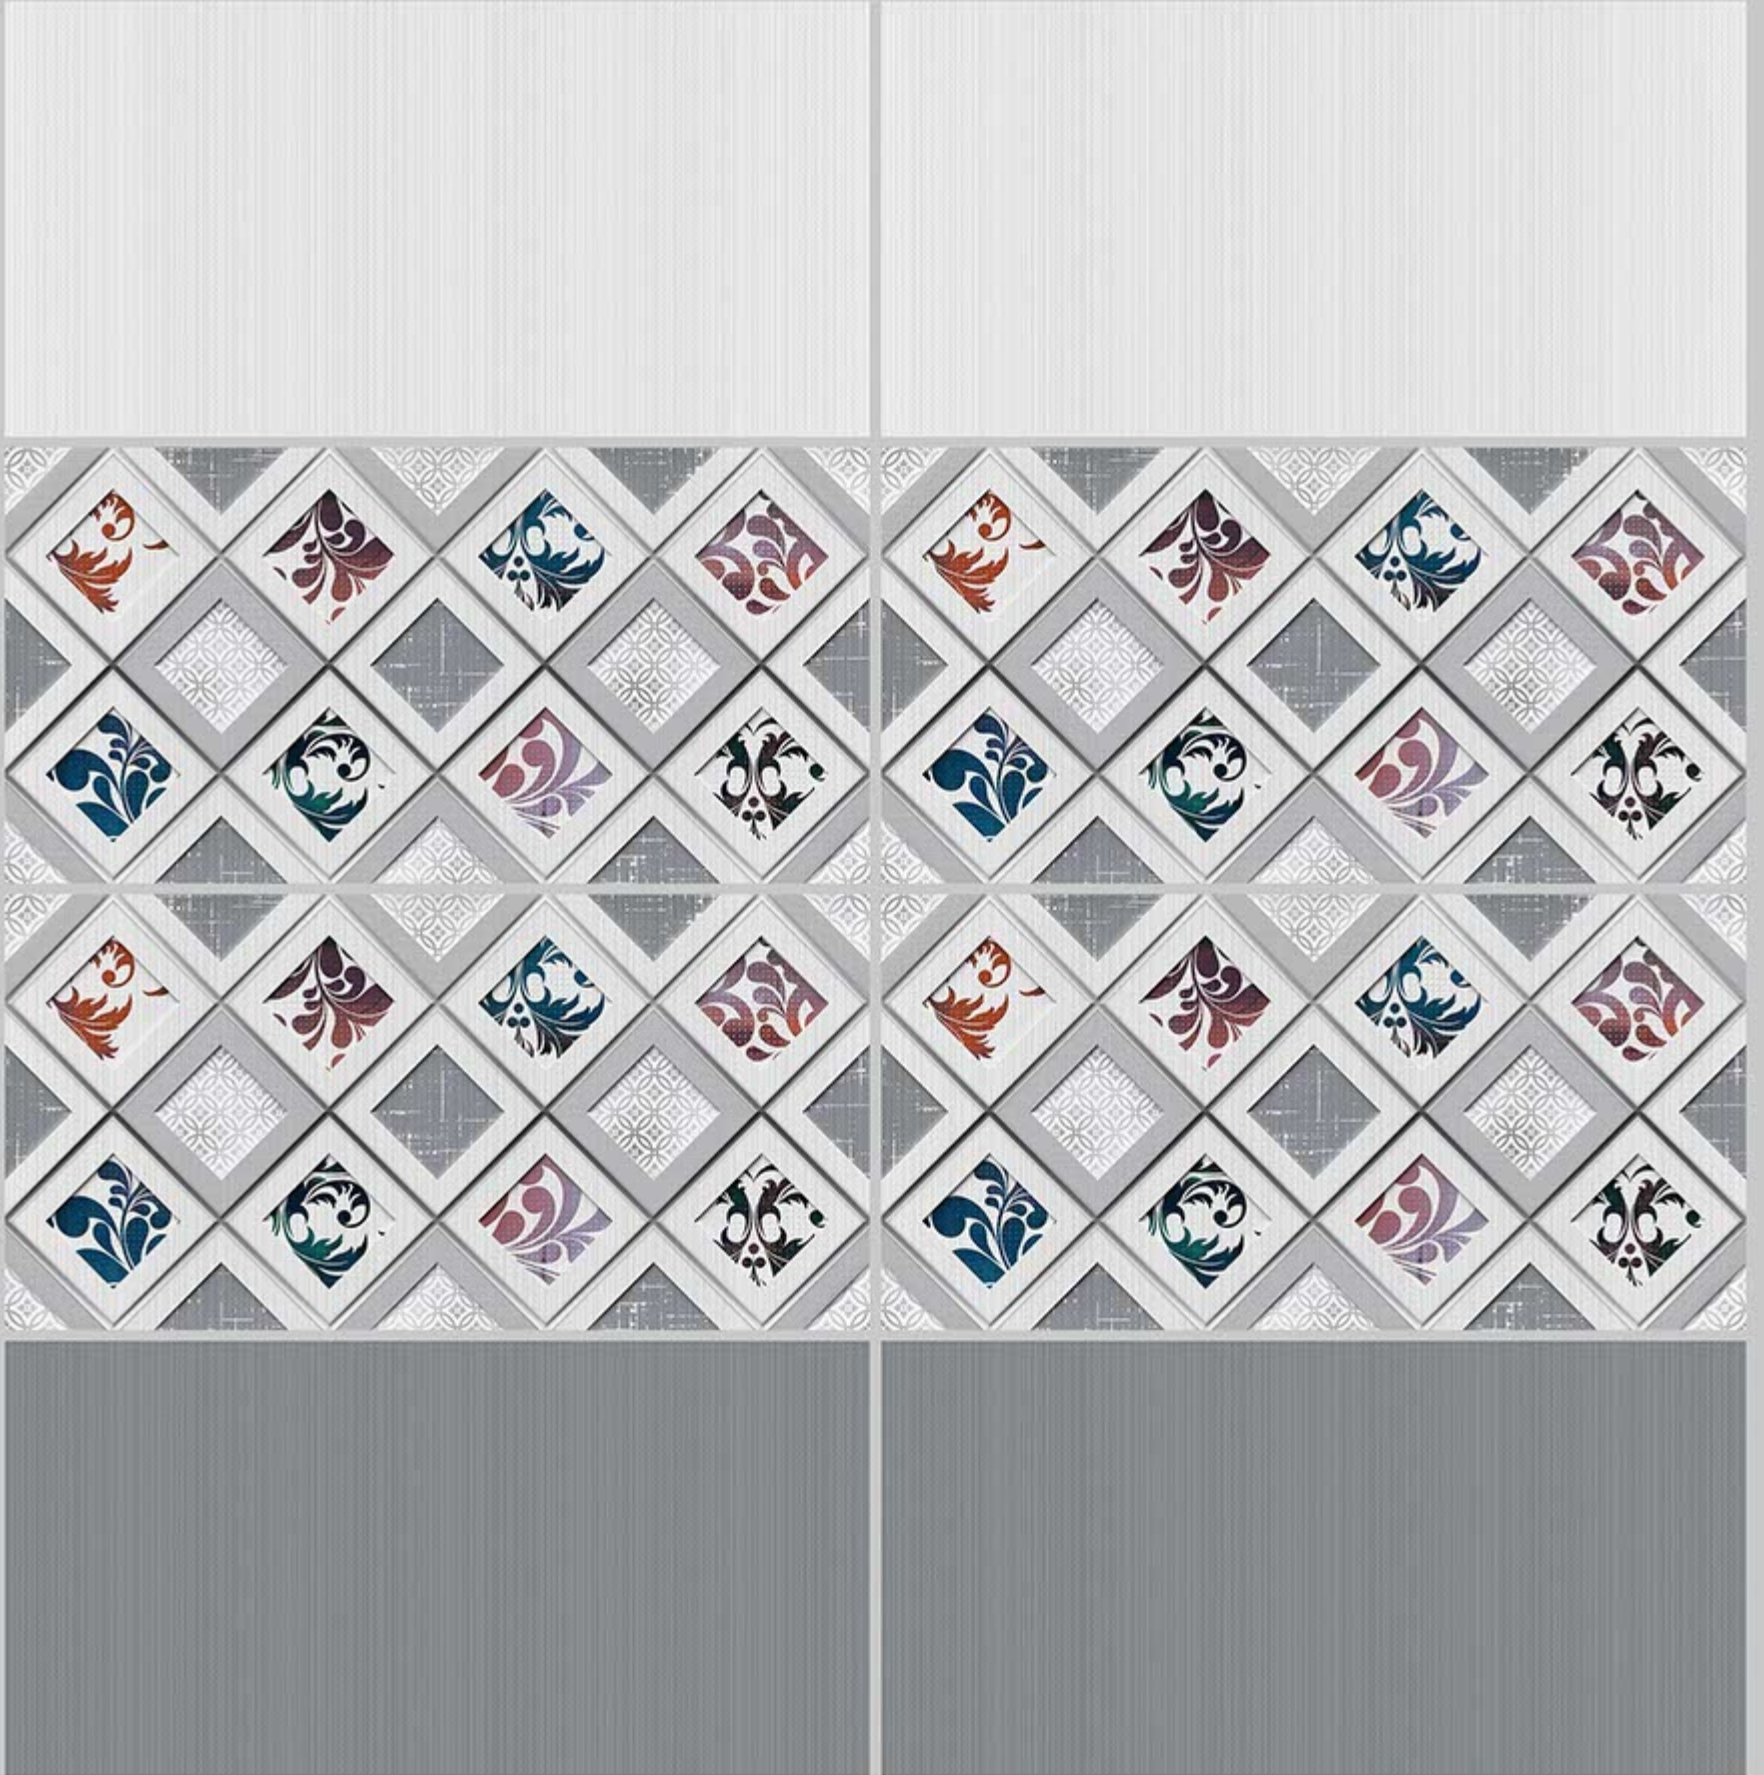

Tile Shown
6070

resistant to salts | eco sustainable | fire proof | frost proof | random desing

Finish:Glossy

6071-LT

6071-HL-1

6071-DK

DIGITAL 300X
WALL TILES 600mm

SKY WORLD CERAMIC