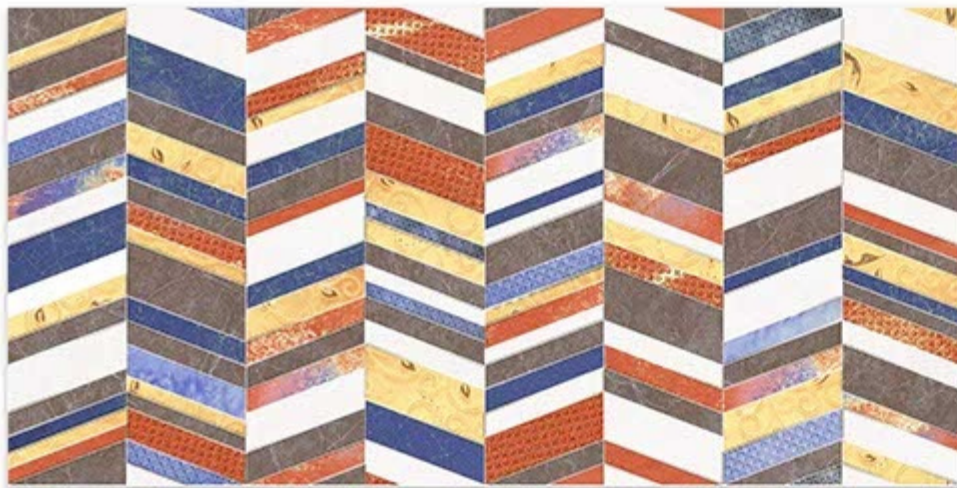

6092-DK

DIGITAL 300X
WALL TILES 600mm

SKY WORLD CERAMIC

Tile Shown
6092

resistant to salts | eco sustainable | fire proof | frost proof | random desing

Finish:Glossy

6093-LT

6093-HL-1