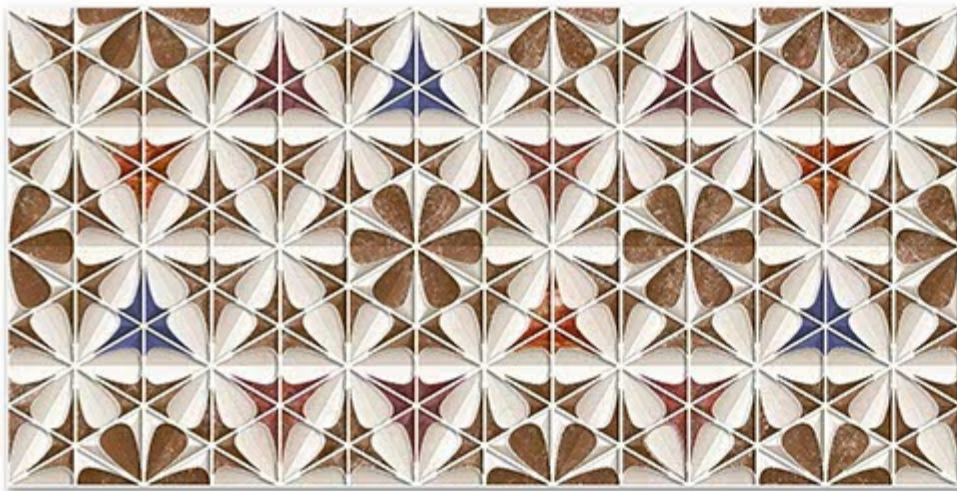

6097-DK

DIGITAL 300X
WALL TILES 600mm

SKY WORLD CERAMIC

Tile Shown
6097

resistant to salts | eco sustainable | fire proof | frost proof | random desing

Finish:Glossy

6098-LT

6098-HL-1