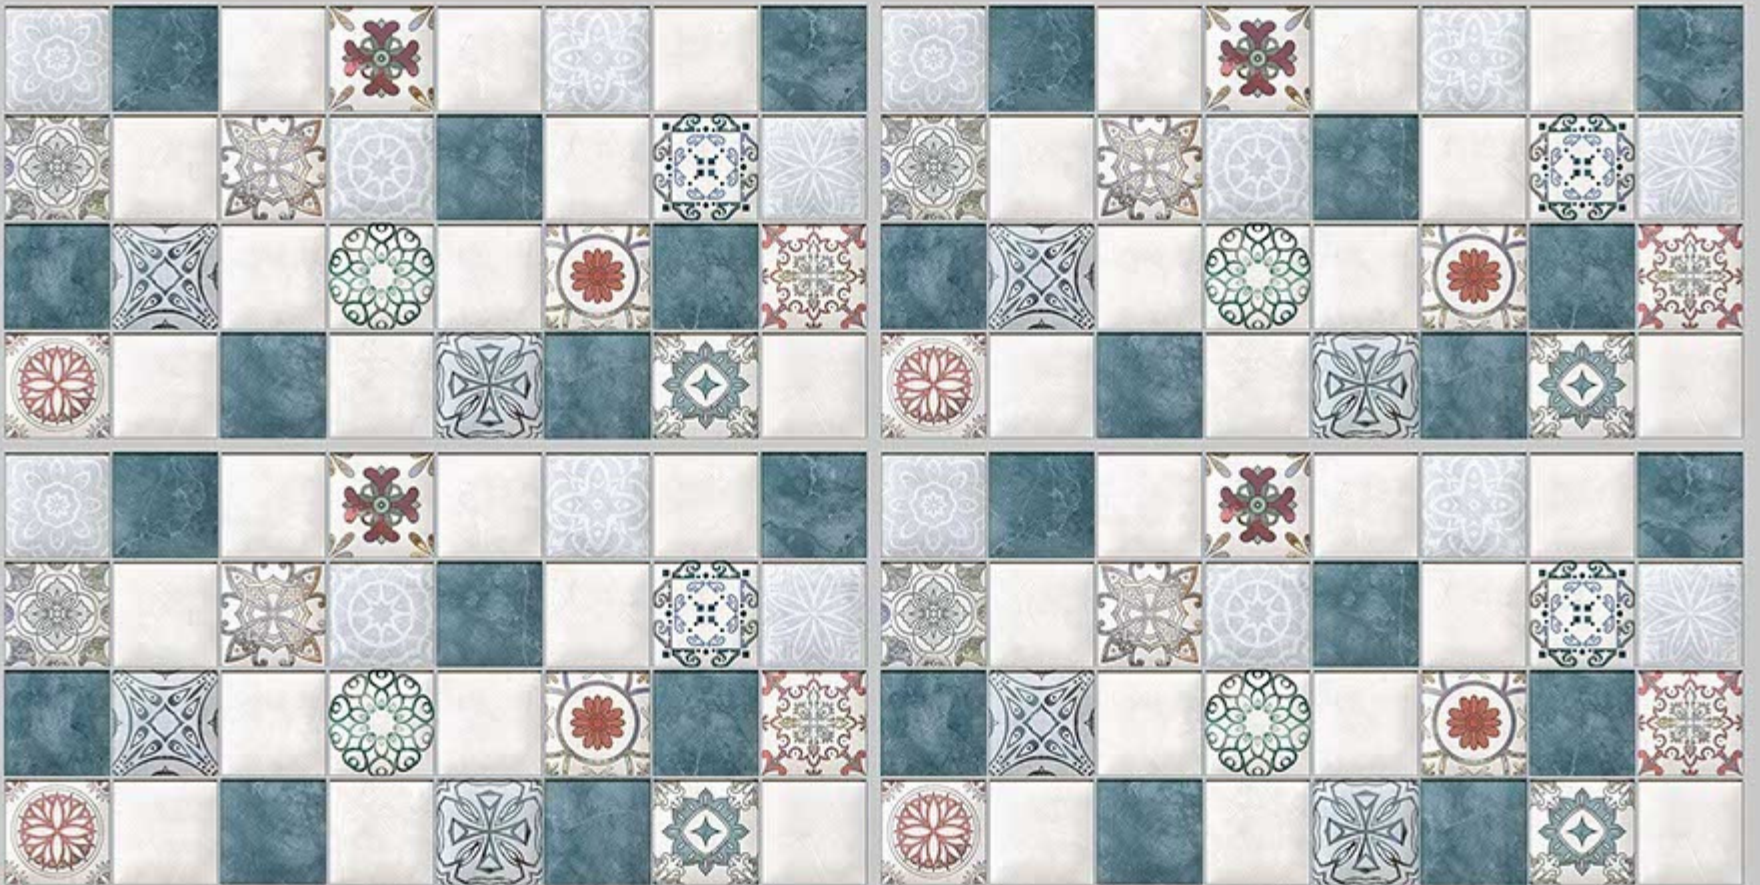

SKY WORLD CERAMIC