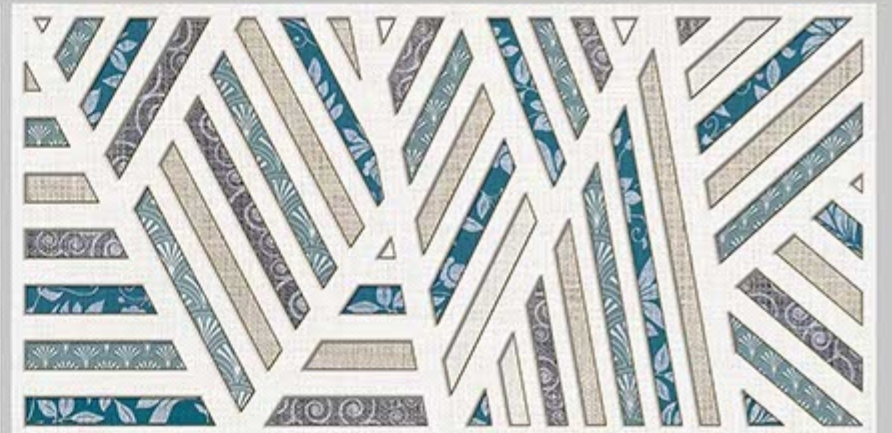

Tile Shown
6059