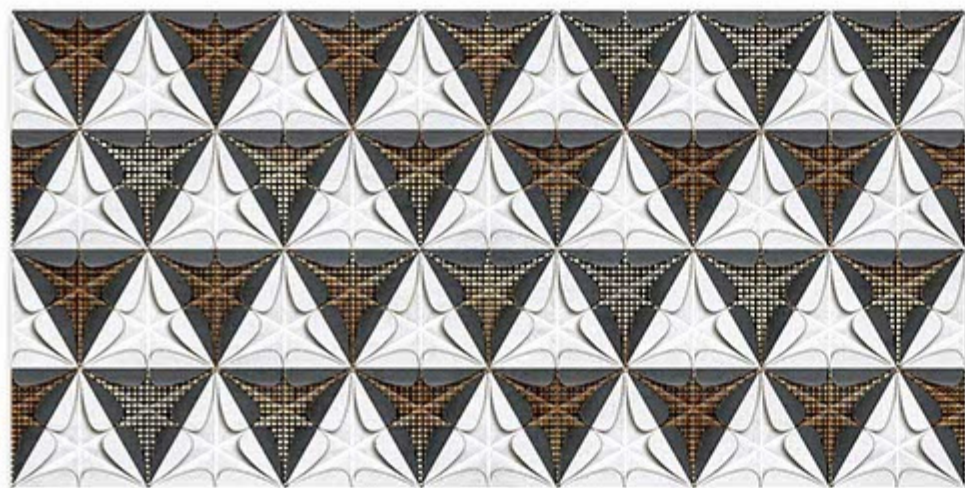

resistant to salts | eco sustainable | fire proof | frost proof | random desing

Finish:Glossy

6068-HL-1

DIGITAL 300X
WALL TILES 600mm