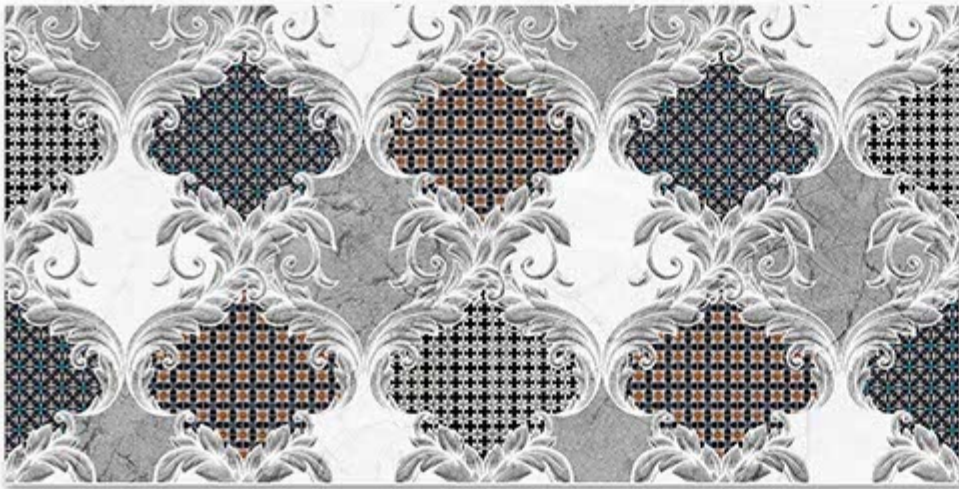

DIGITAL 300X
WALL TILES 600mm

SKY WORLD CERAMIC

Tile Shown
6119

resistant to salts | eco sustainable | fire proof | frost proof | random desing

Finish:Glossy

6121-LT

6121-HI-1

6121-HL-2