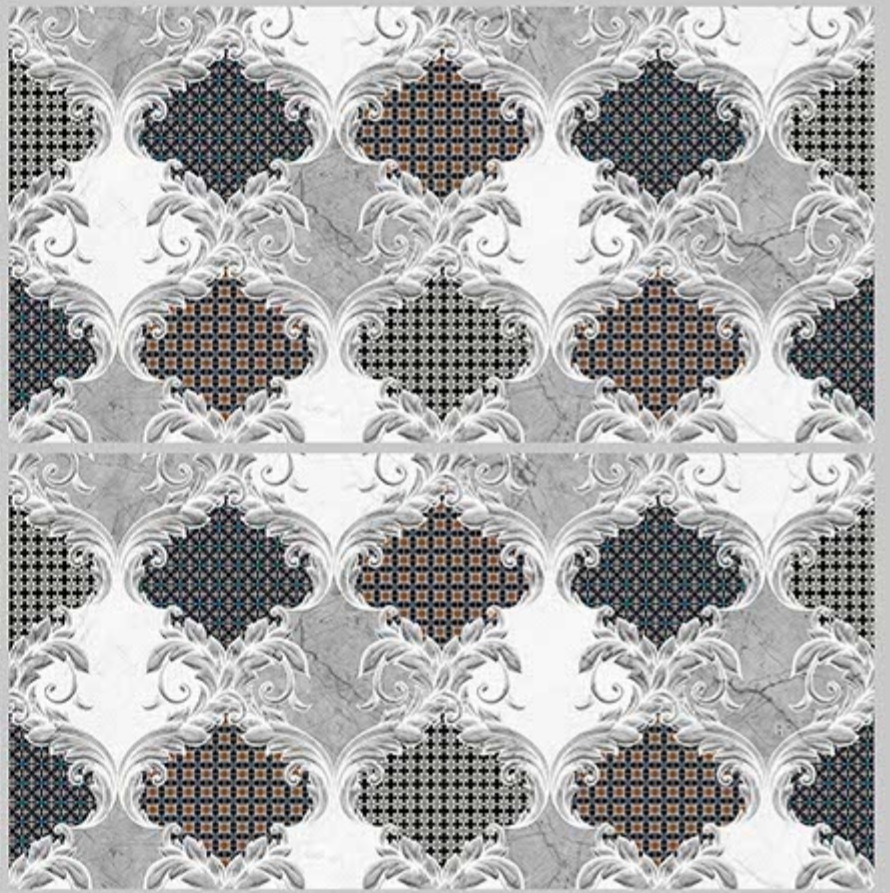

Tile Shown
6121