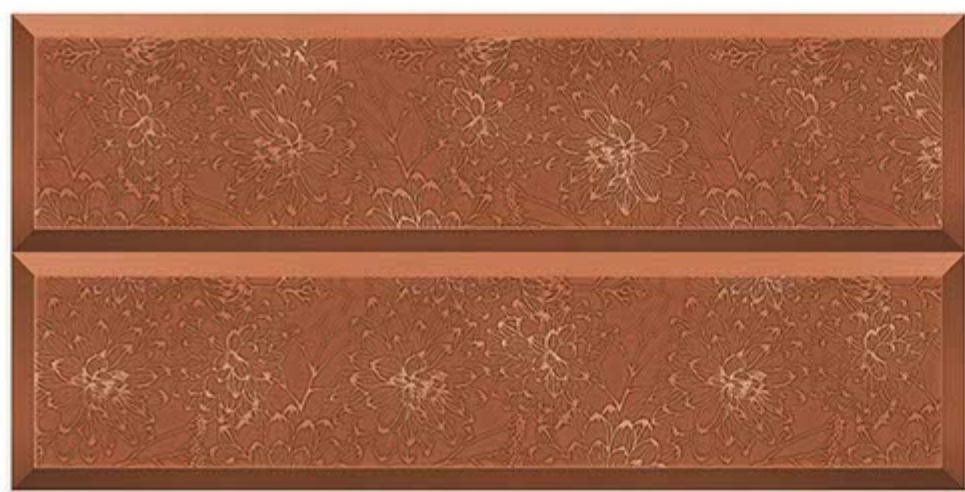

DIGITAL 300X
WALL TILES 600mm

SKY WORLD CERAMIC

Tile Shown
6134

resistant to salts | eco sustainable | fire proof | frost proof | random desing

Finish:Glossy

6135-LT

6135-HL-1

6135-HL-2