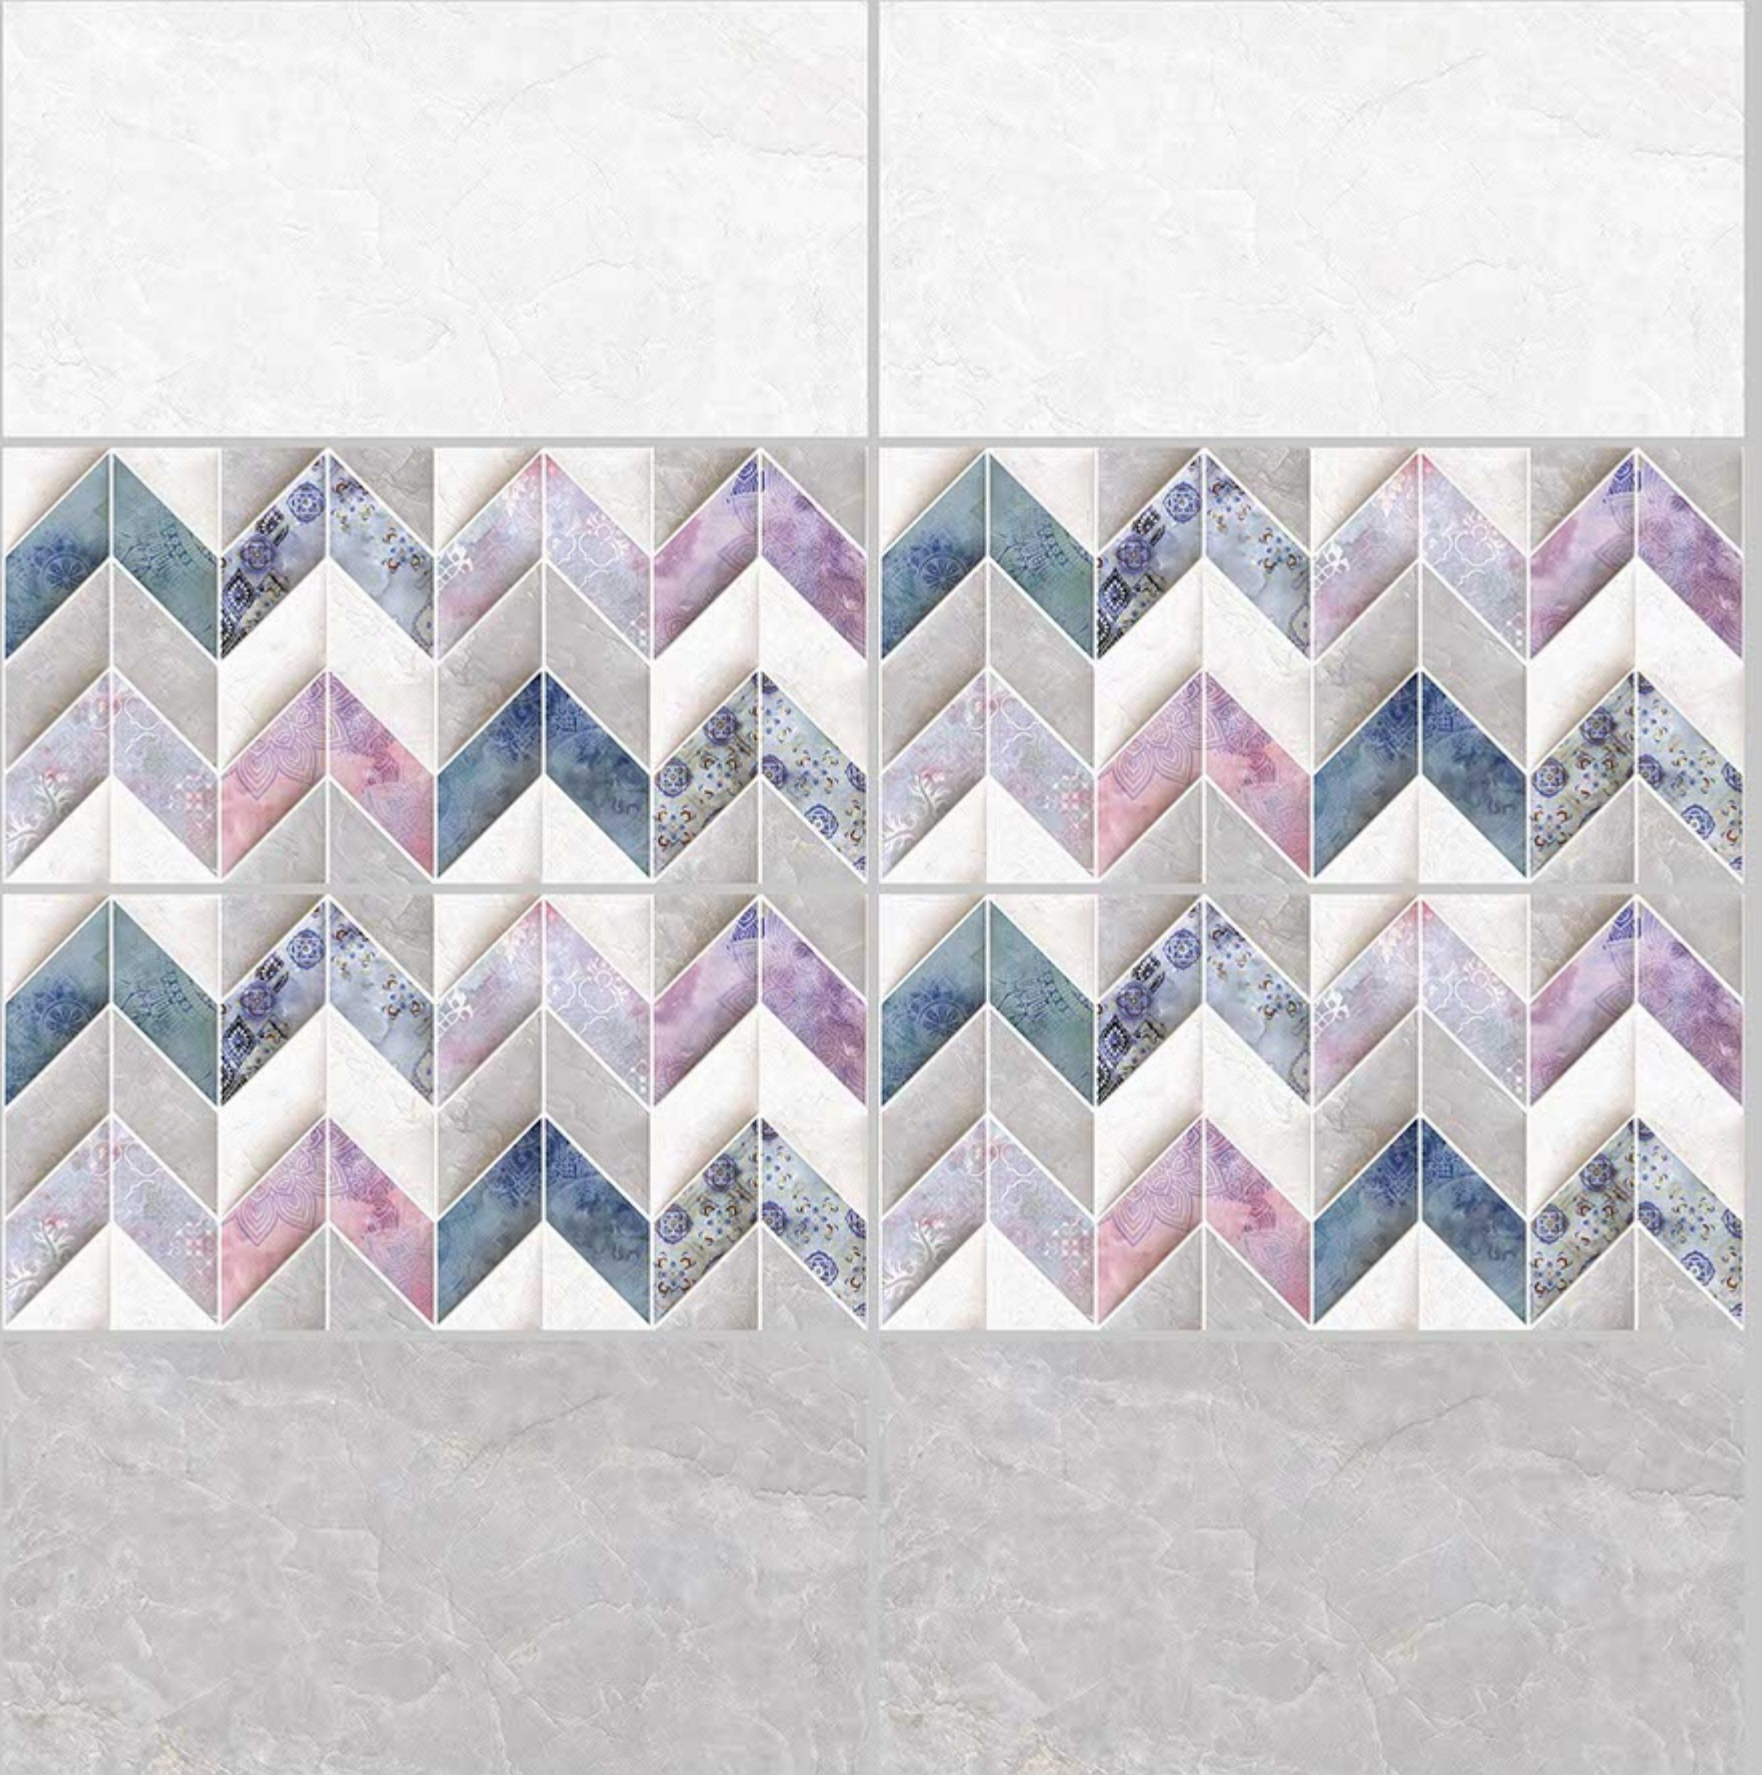

6101-DK

SKY WORLD CERAMIC