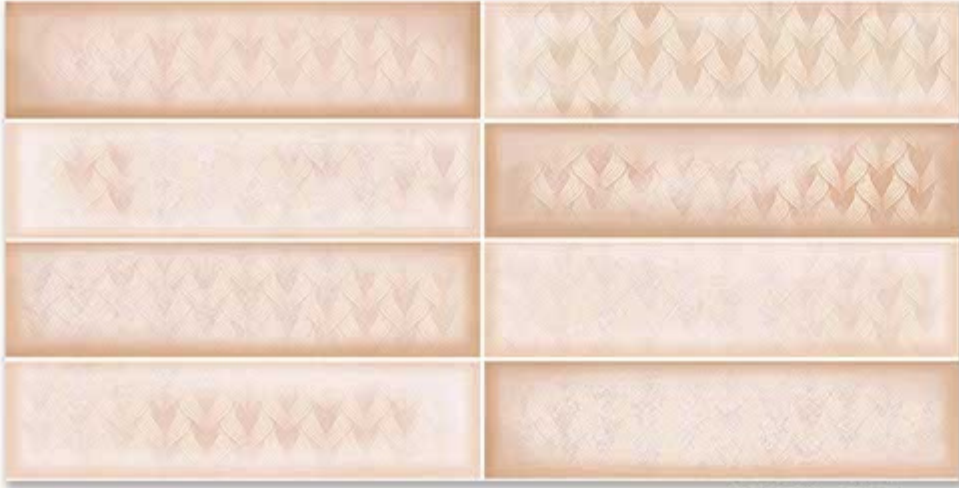

DIGITAL 300X
WALL TILES 600mm

SKY WORLD CERAMIC

Tile Shown
6102

resistant to salts | eco sustainable | fire proof | frost proof | random desing

Finish:Glossy

6103-LT

6103-HL-1

6103-LT