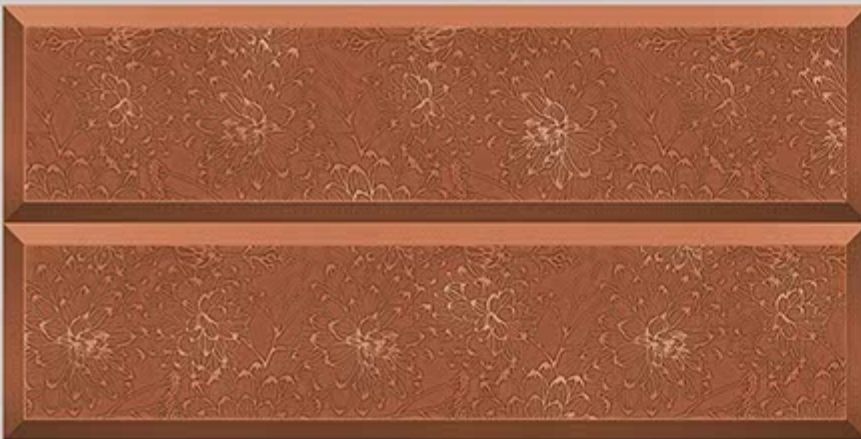

SKY WORLD CERAMIC