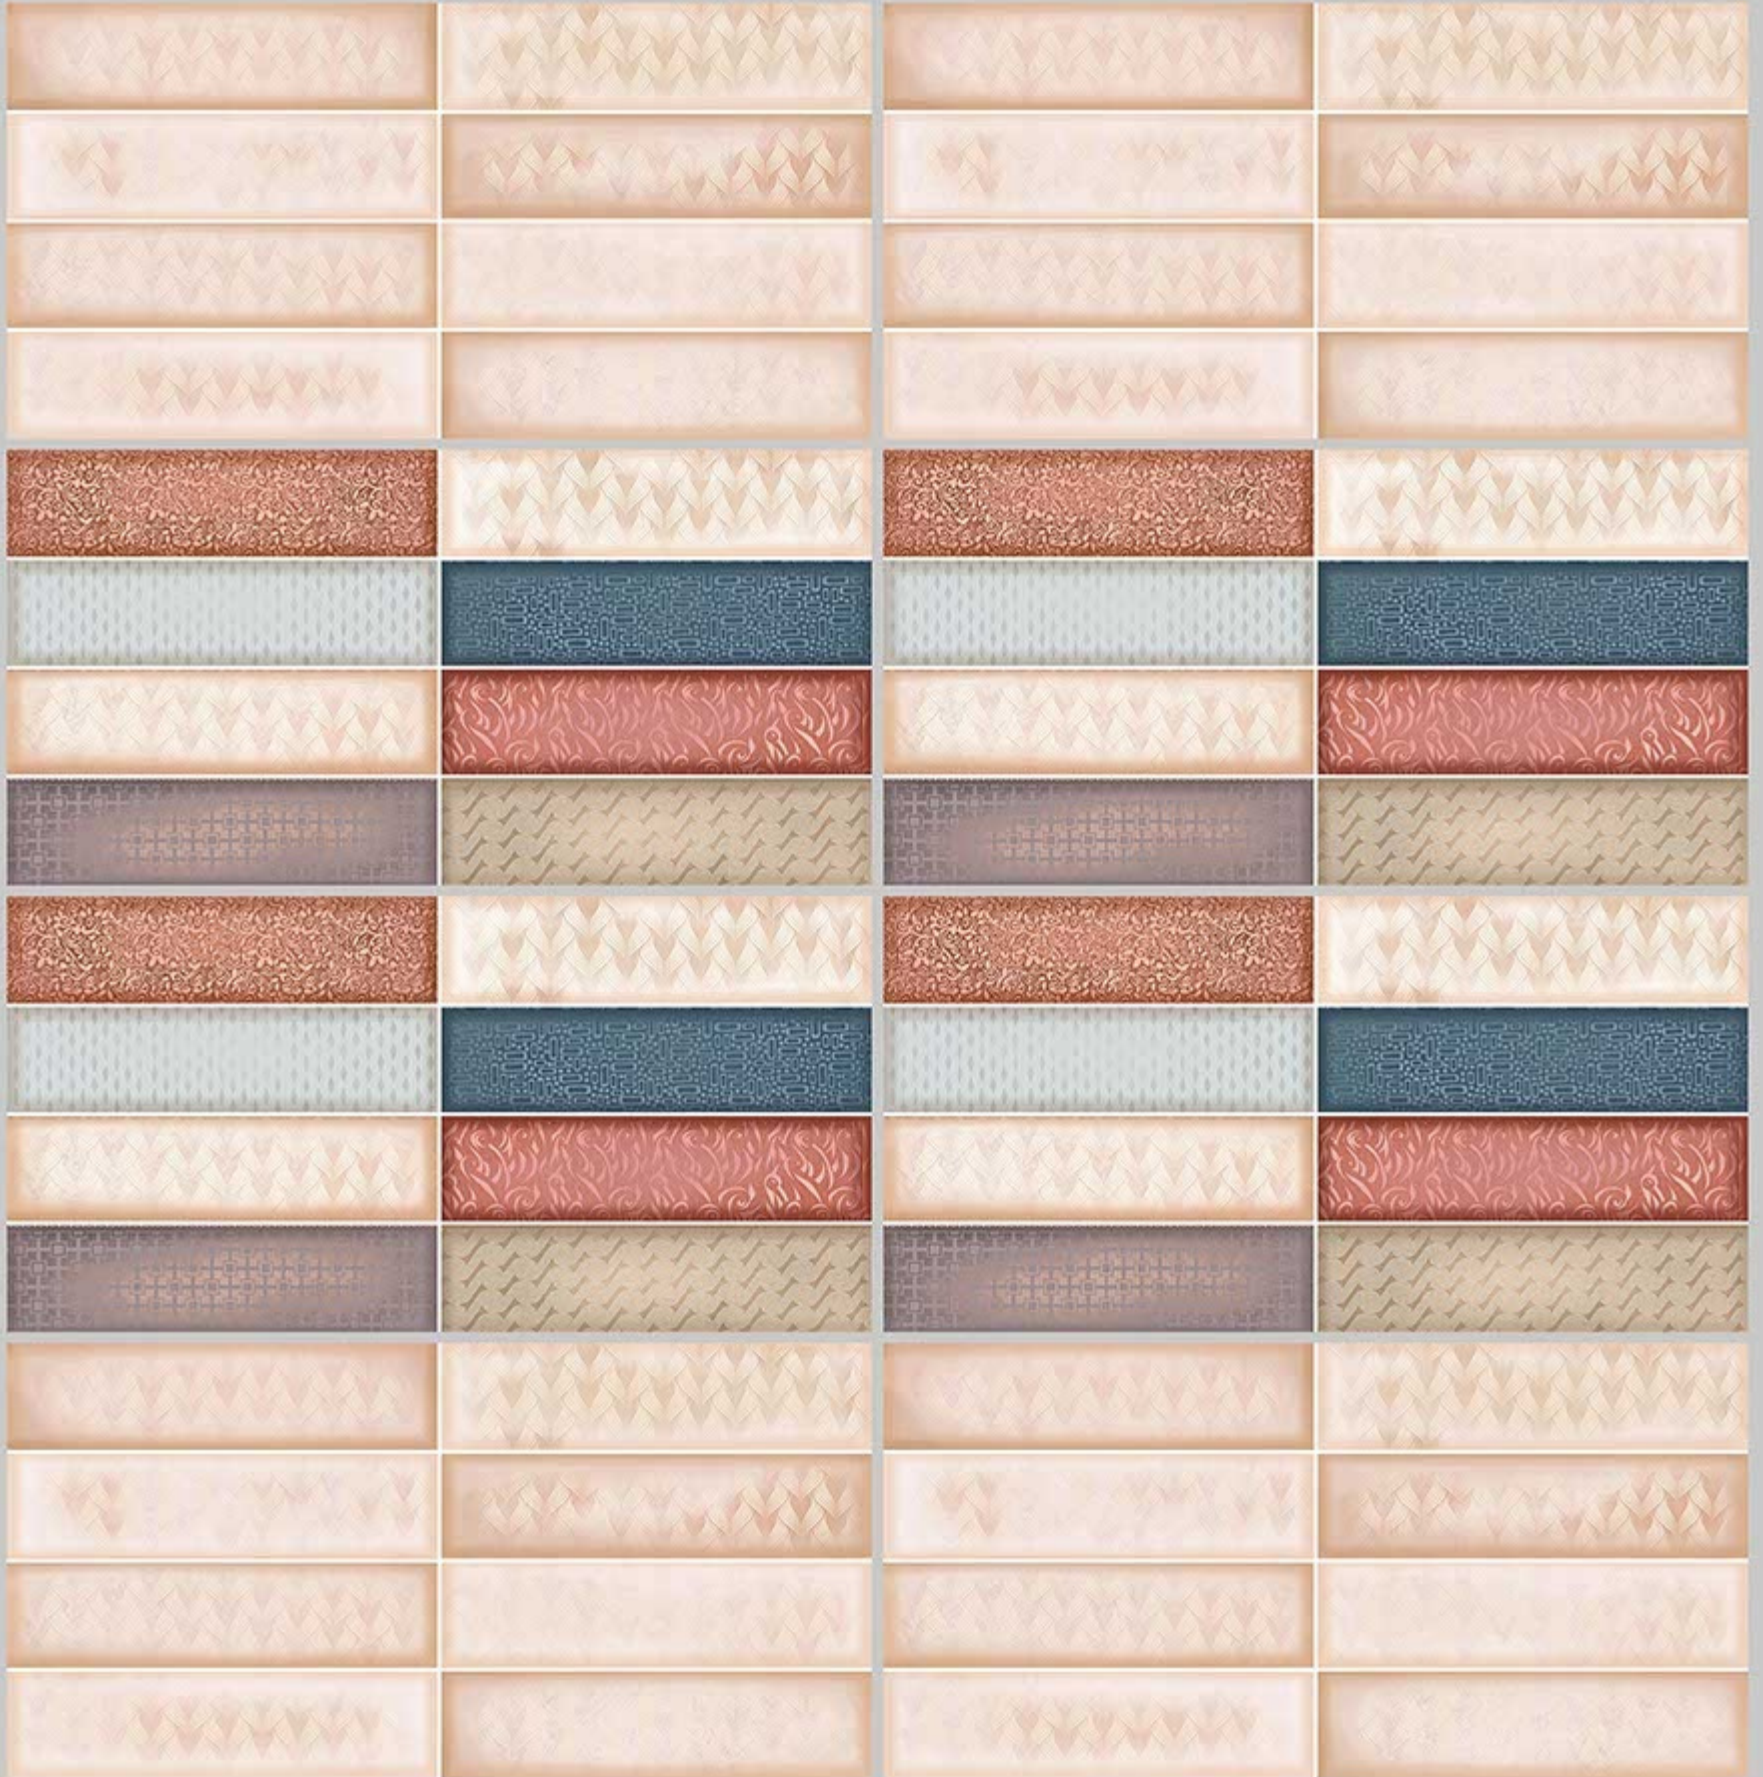

6103-LT

SKY WORLD CERAMIC