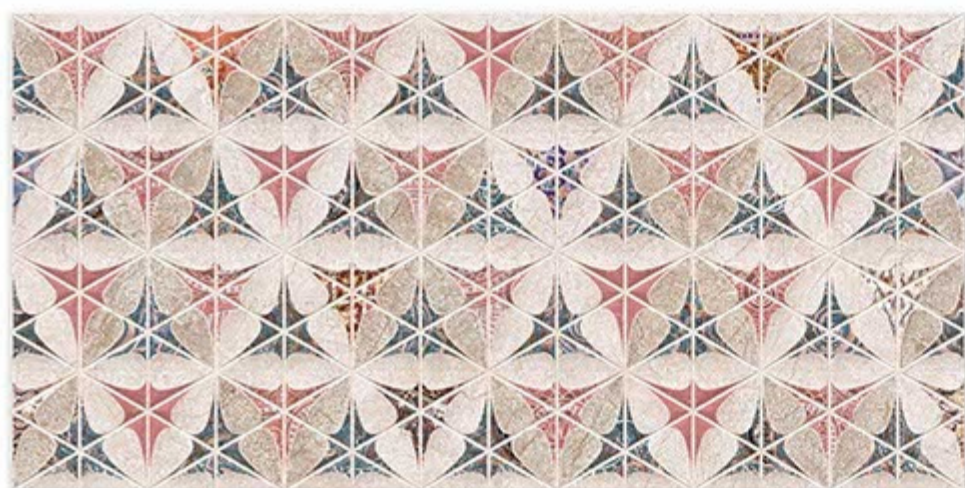

SKY WORLD CERAMIC

Tile Shown
6101

resistant to salts | eco sustainable | fire proof | frost proof | random desing

Finish:Glossy

6102-LT

6102-HI-1

6102-HL-2

6102-DK