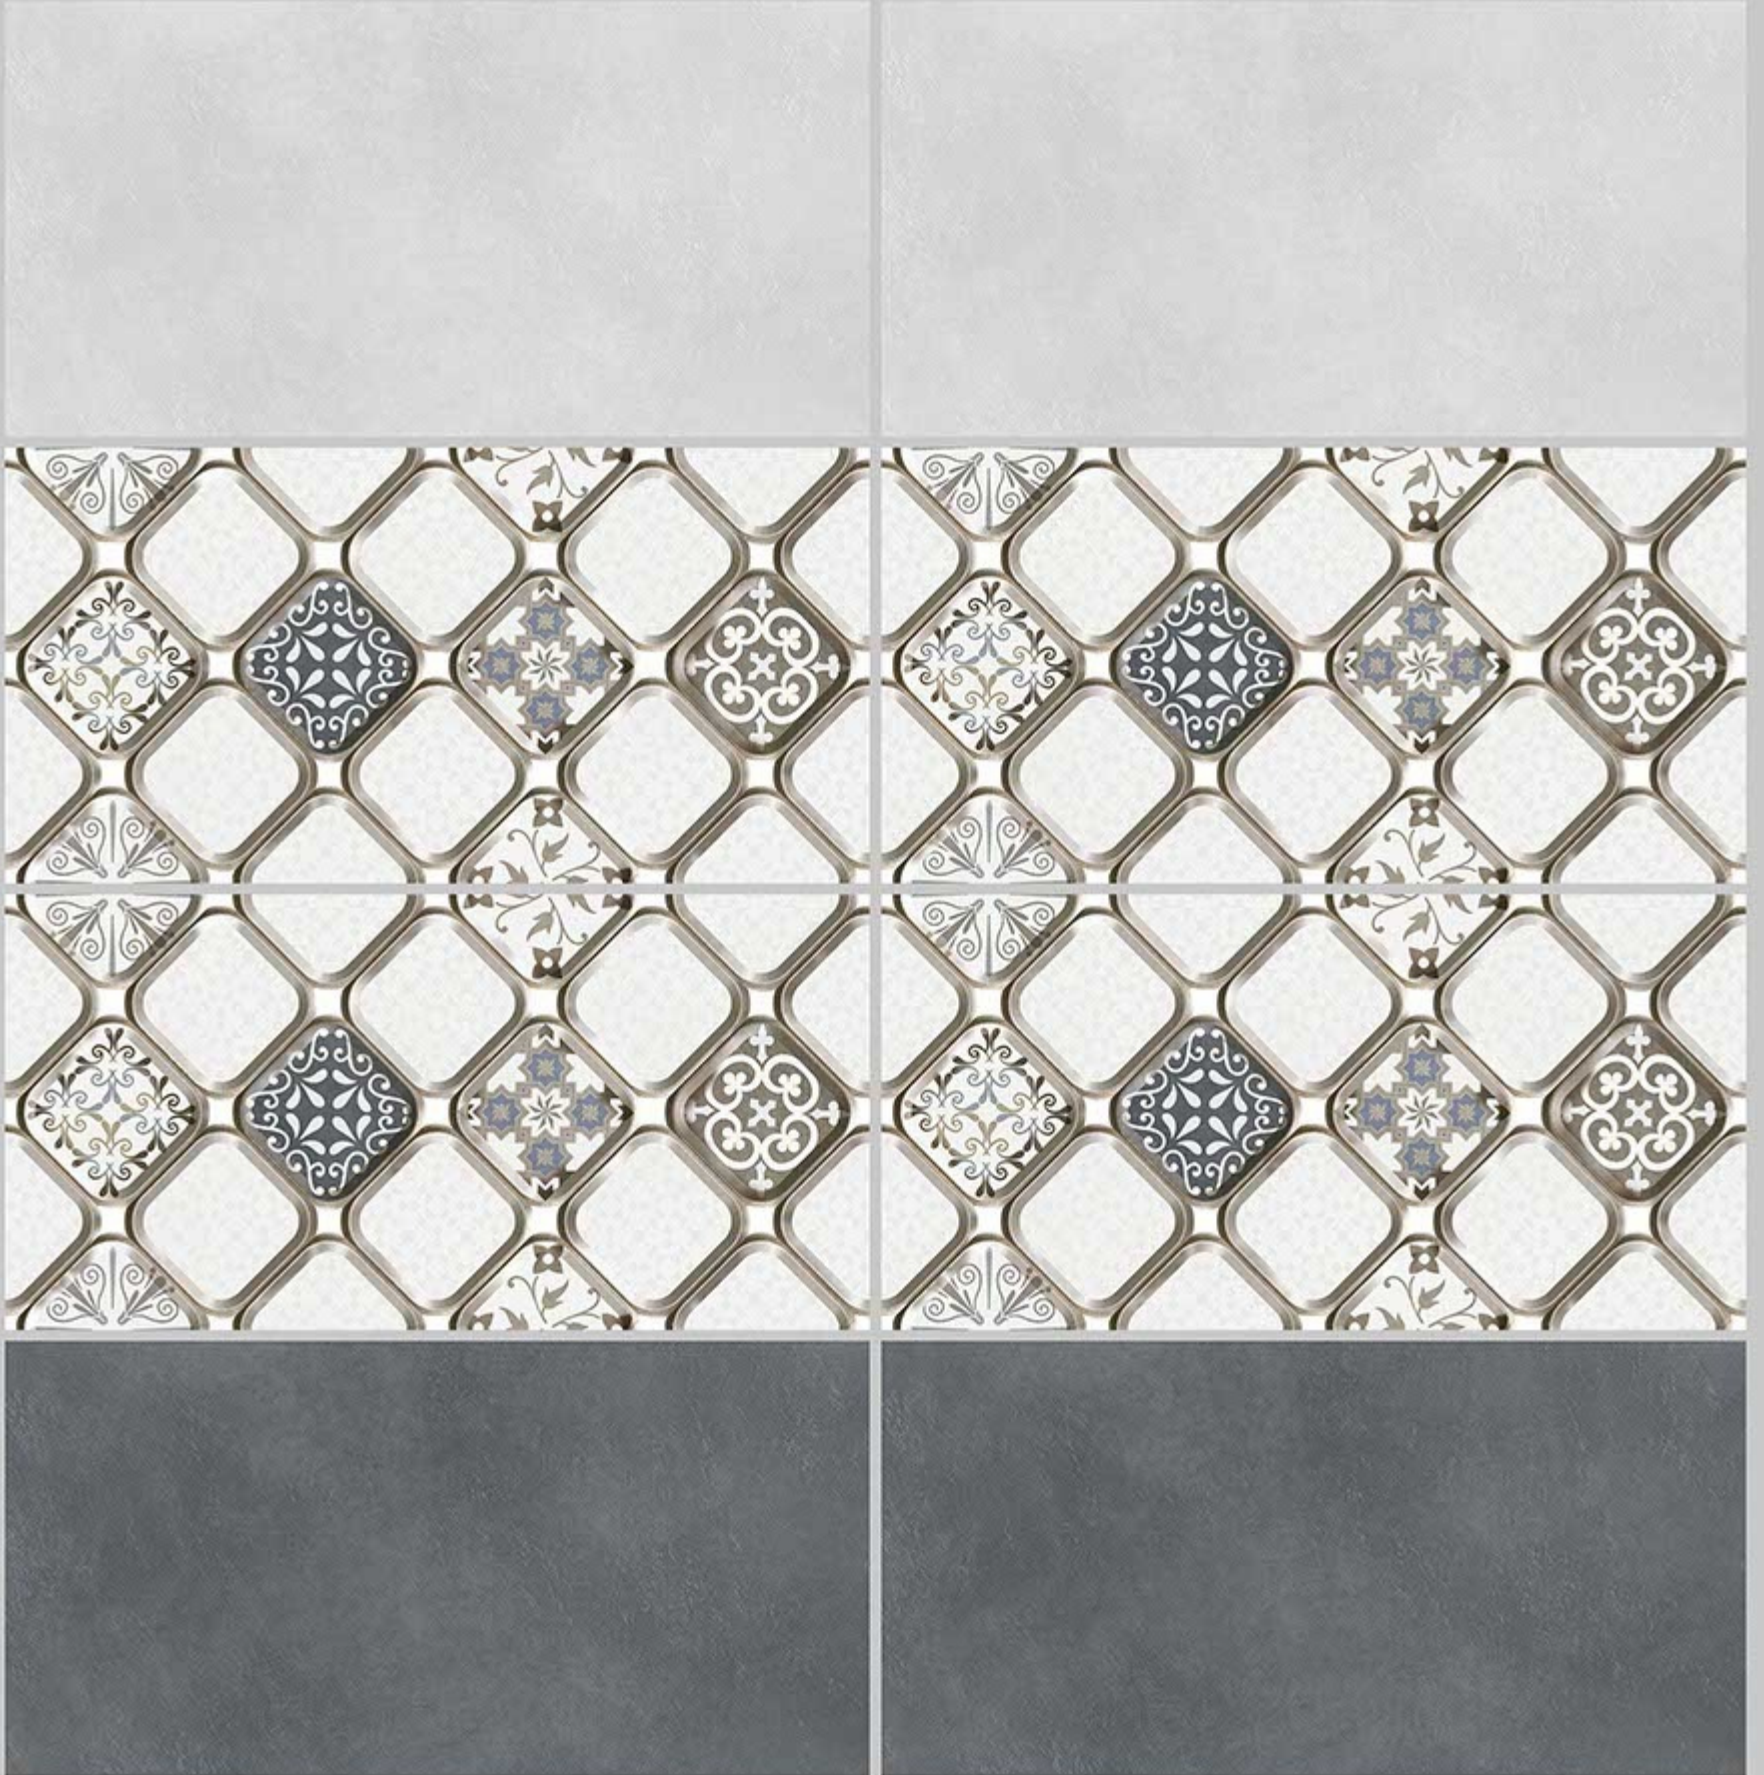

6114-DK

SKY WORLD CERAMIC