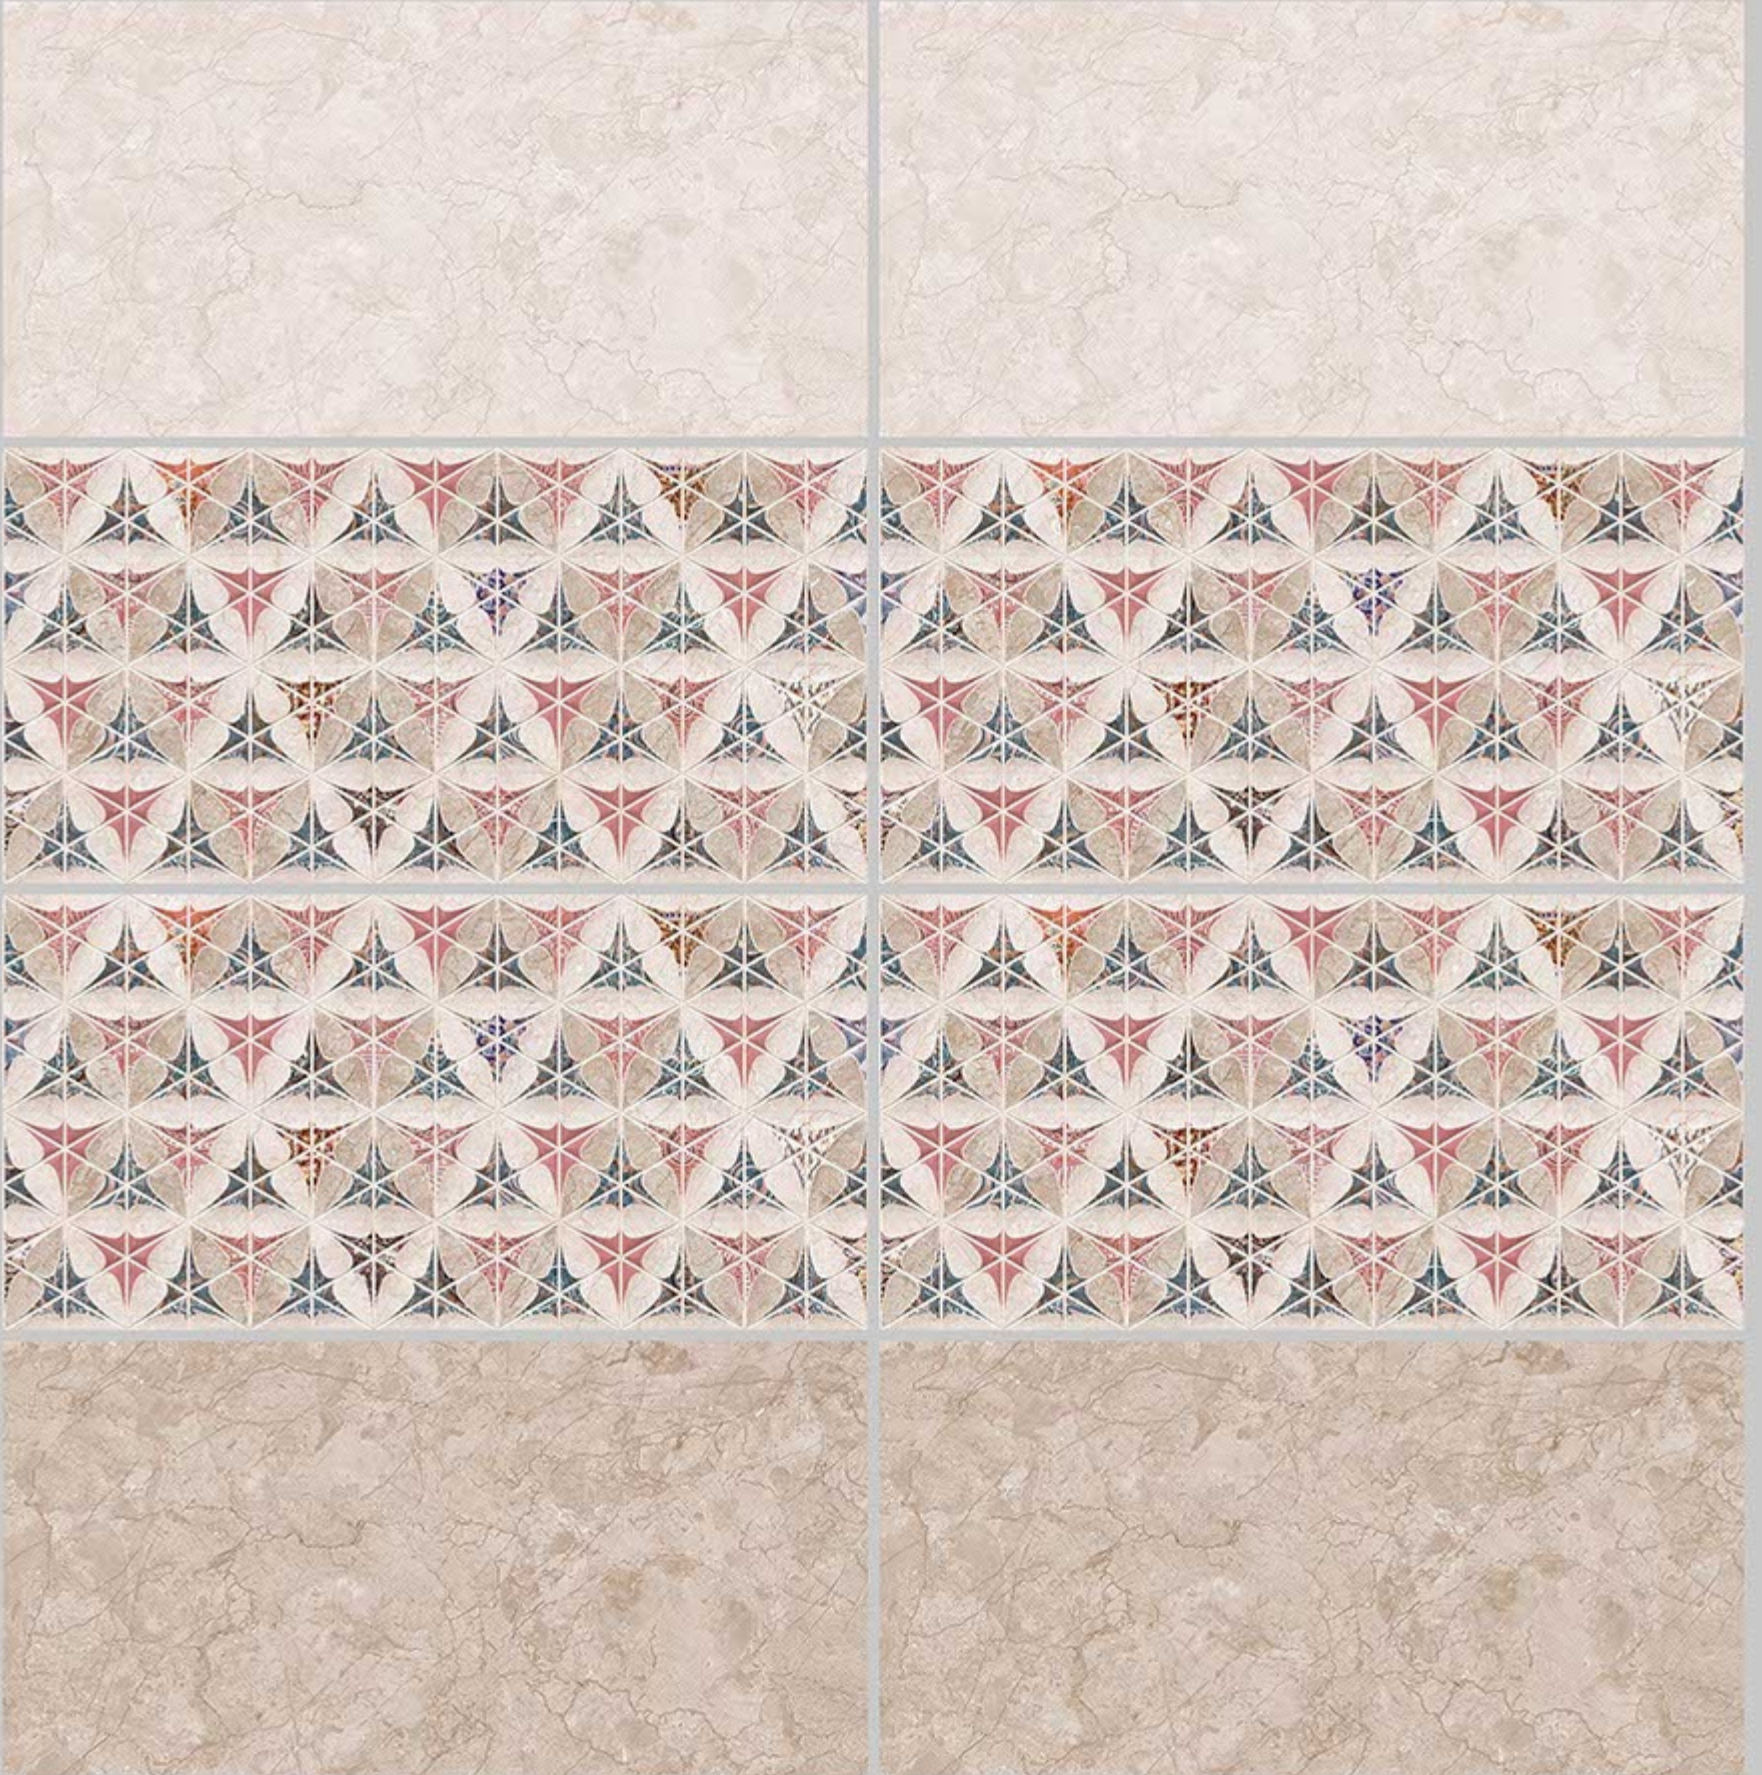

6102-DK

SKY WORLD CERAMIC