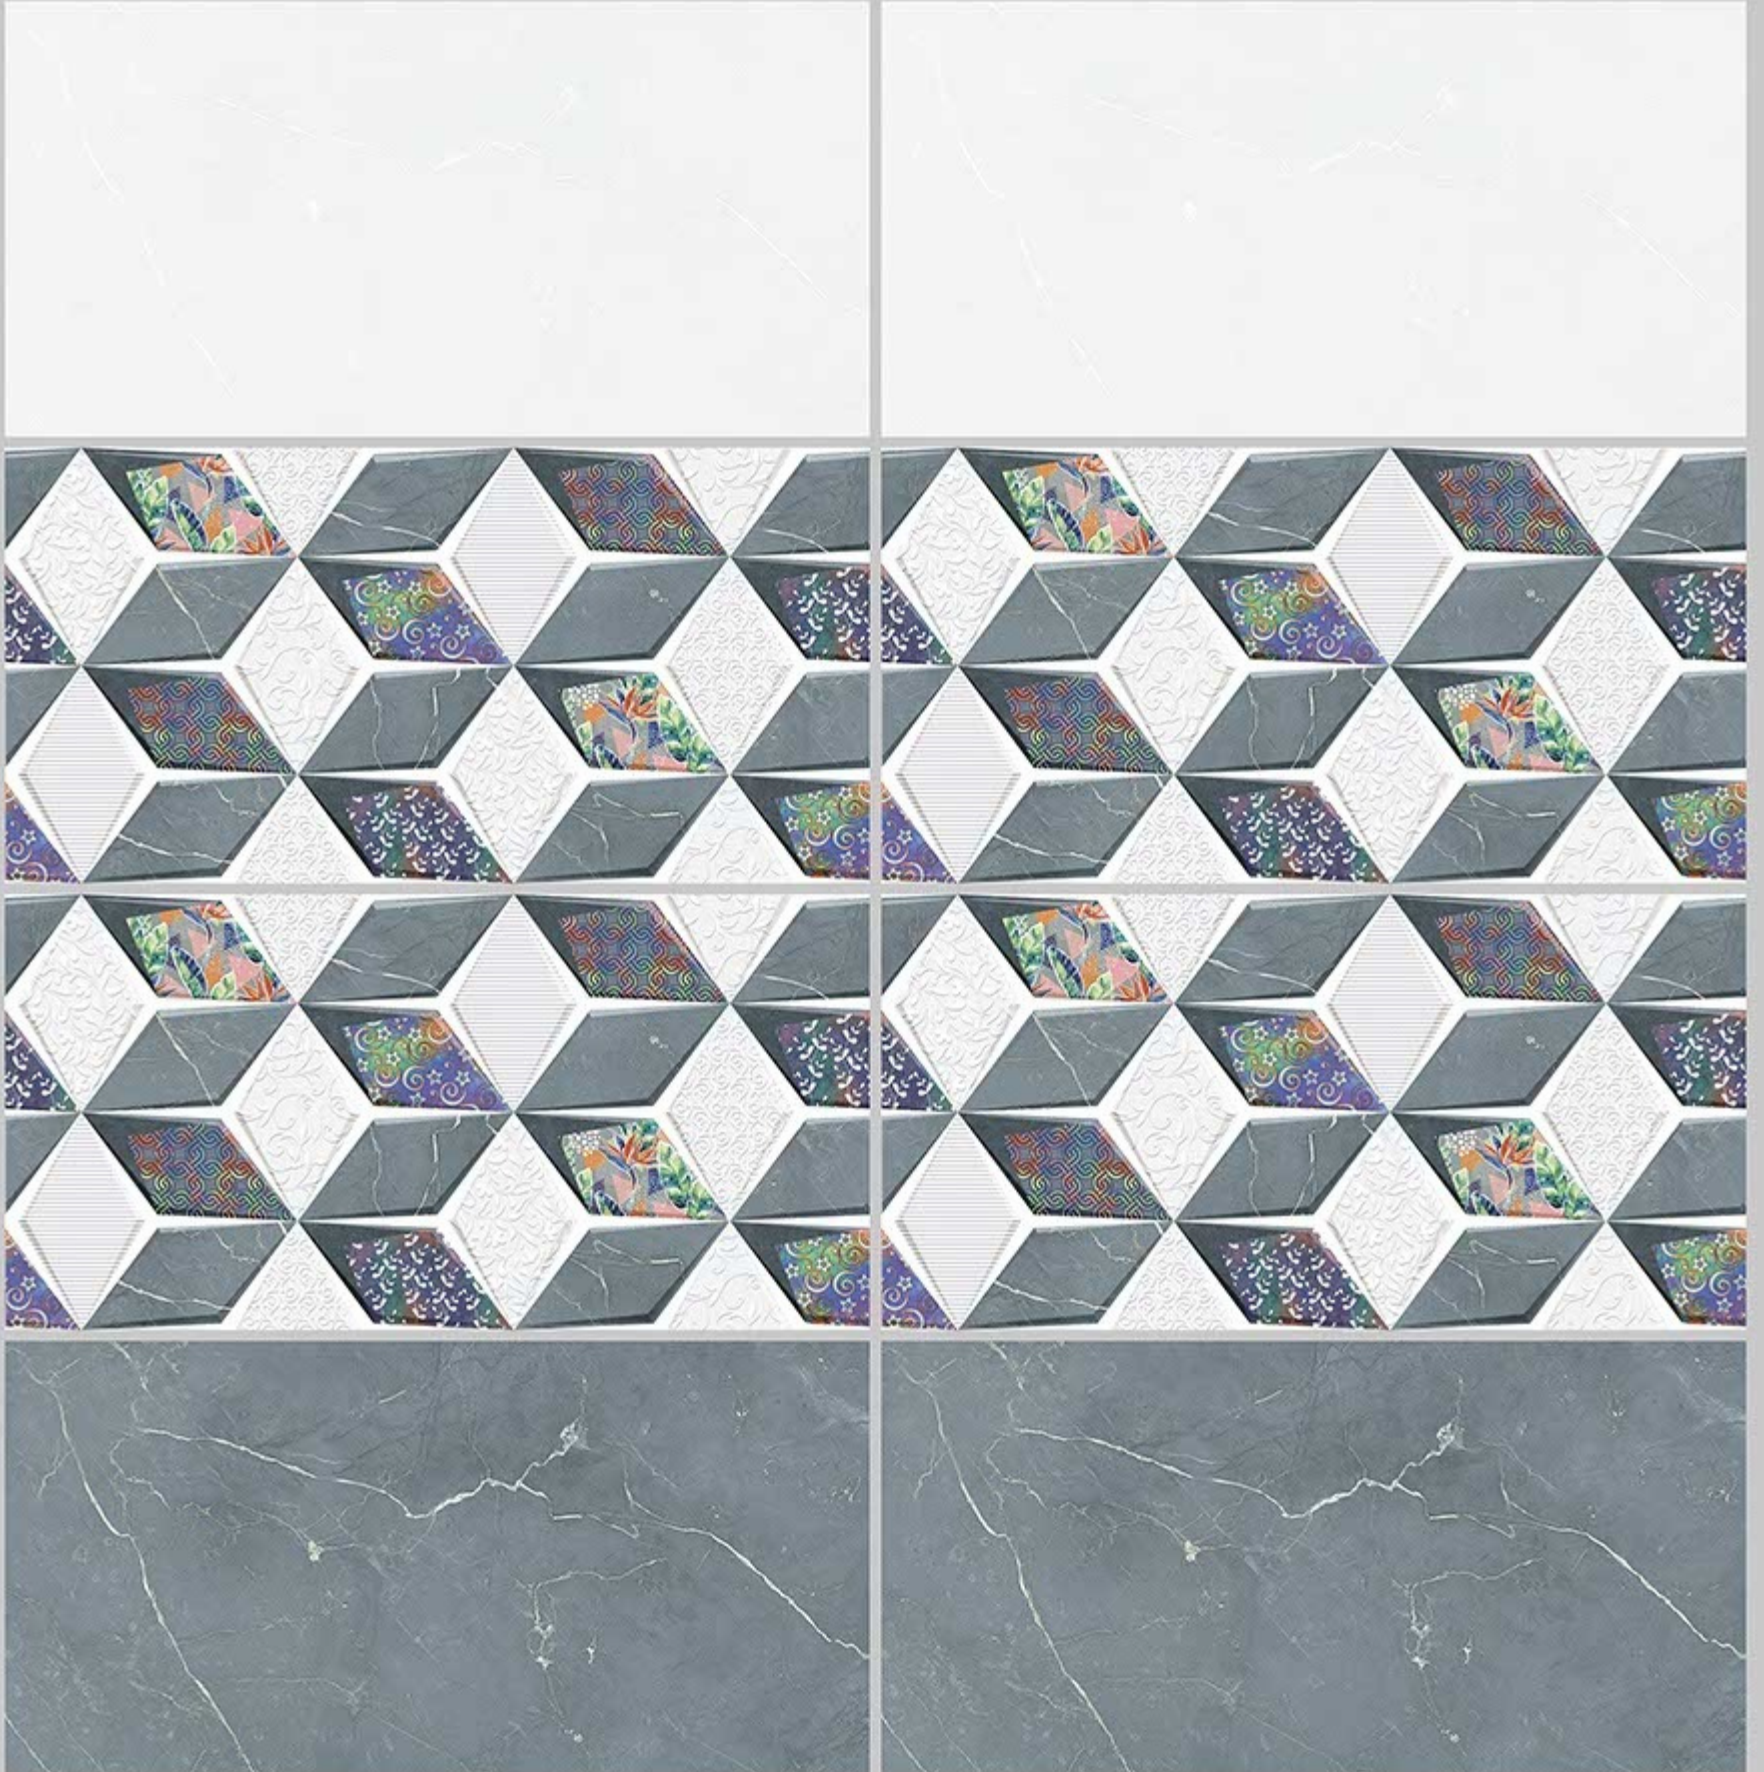

6146-DK

SKY WORLD CERAMIC