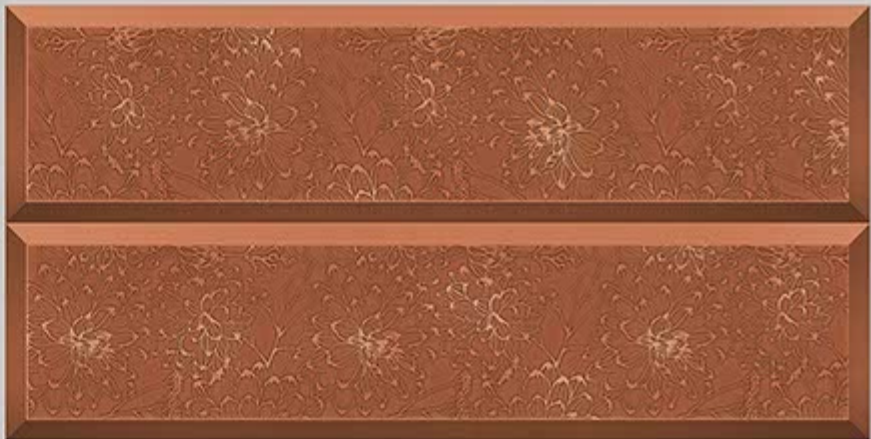

SKY WORLD CERAMIC