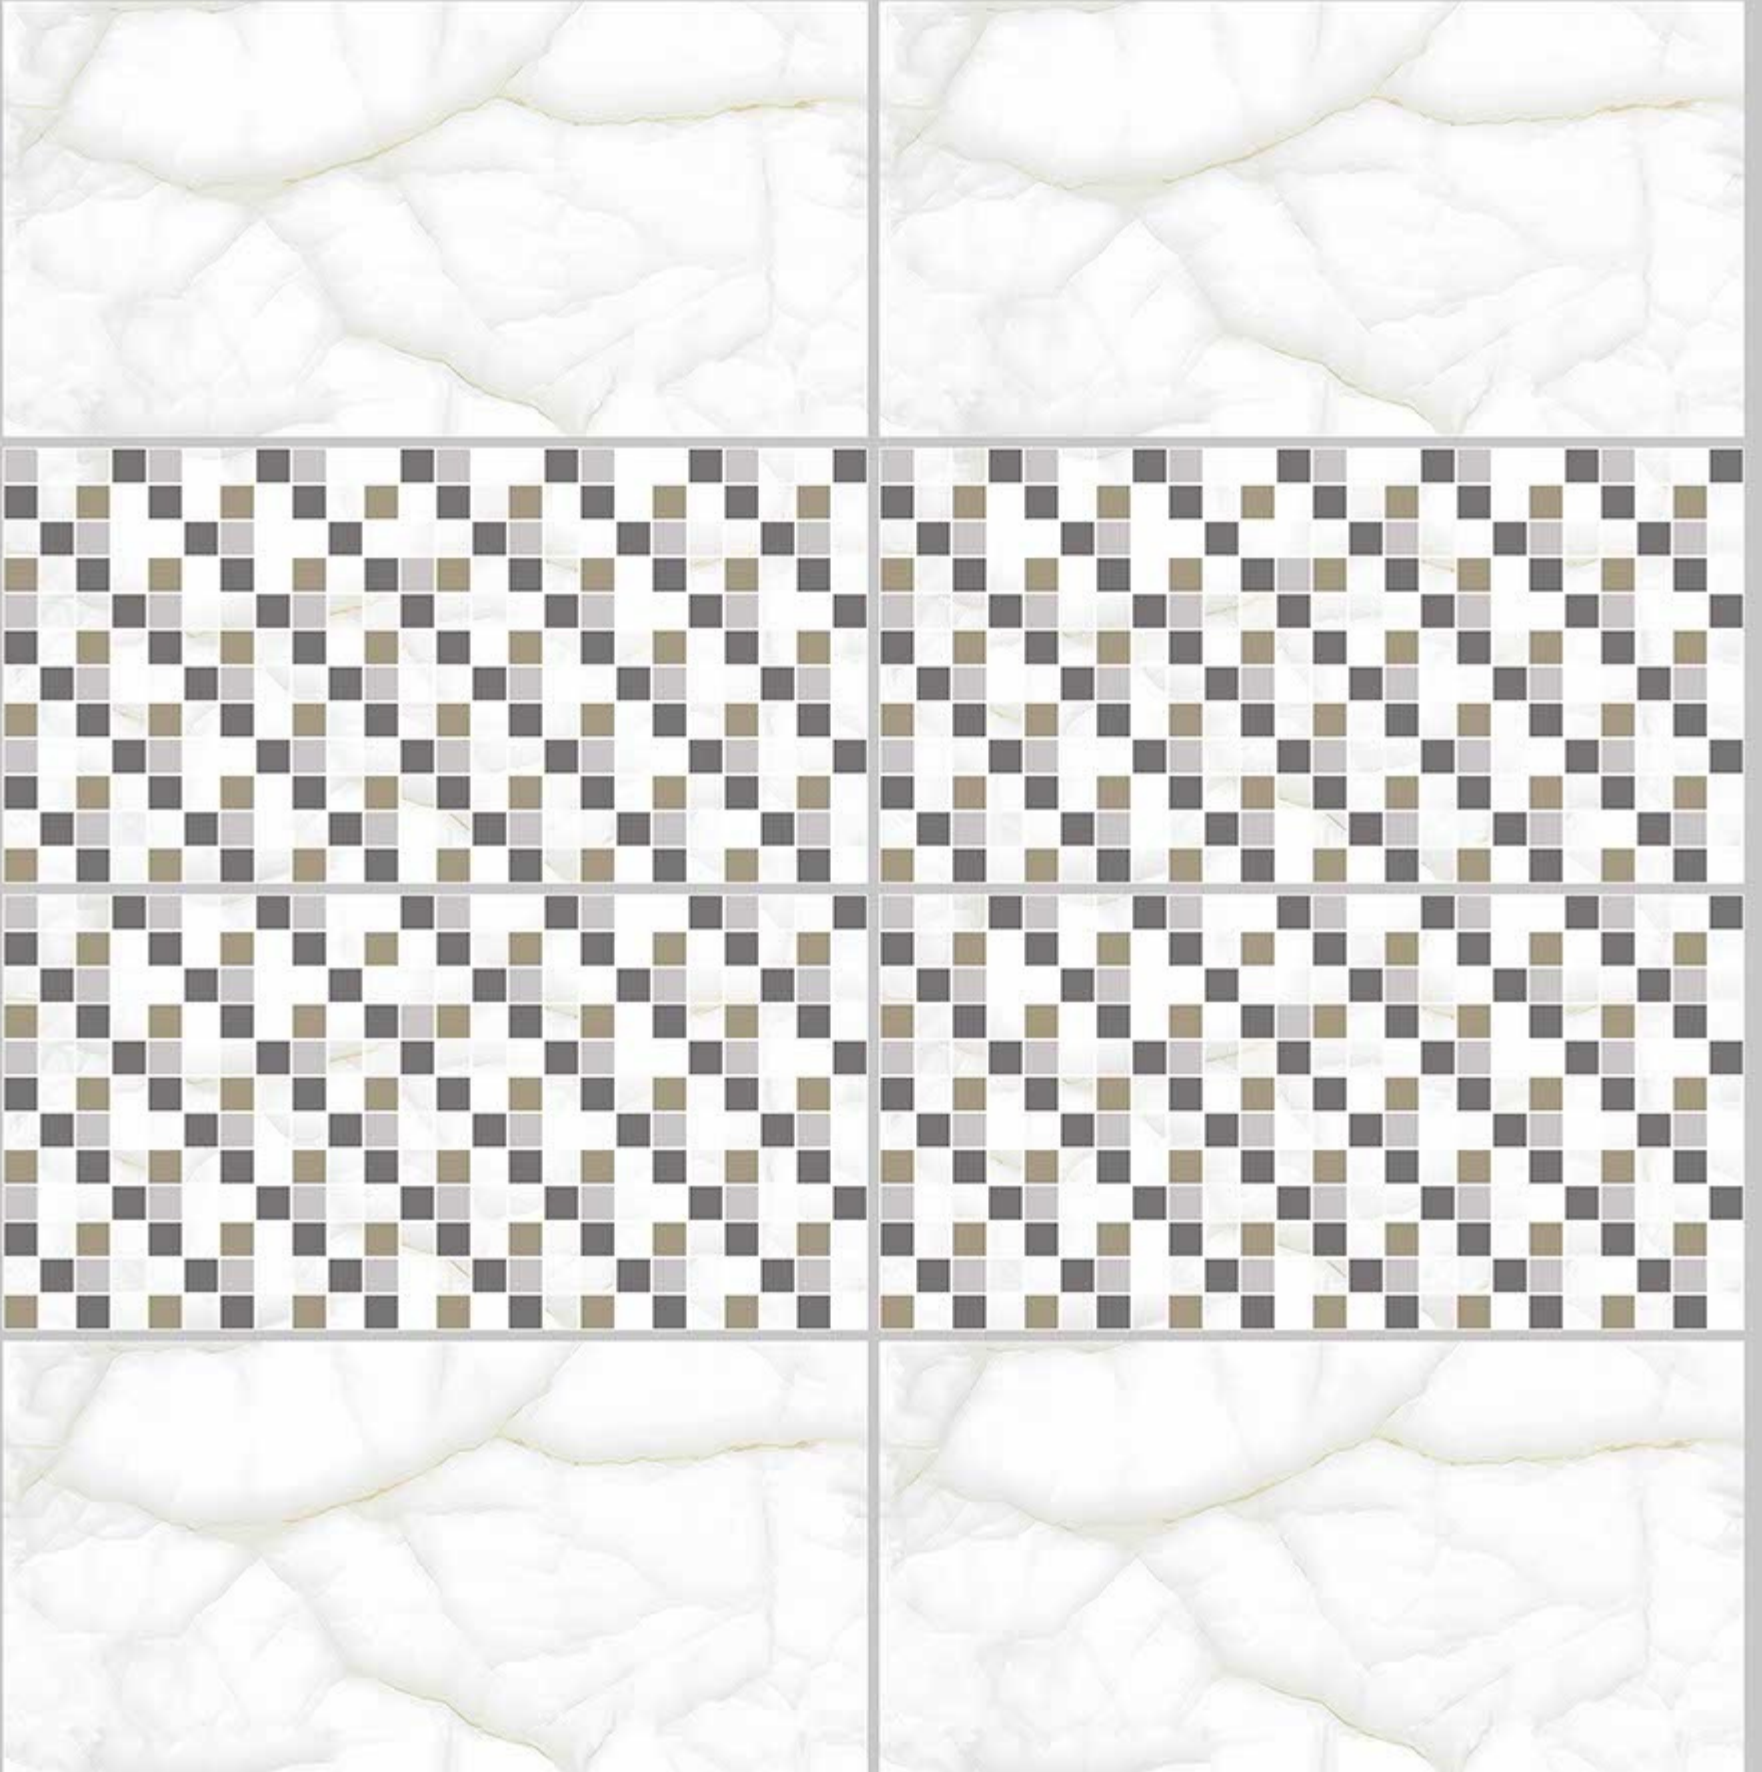

resistant to salts | eco sustainable | fire proof | frost proof | random desing

Finish:Glossy

6166-LT

6166-HL-1

6166-LT

DIGITAL 300X  
WALL TILES 600mm

SKY WORLD CERAMIC

Tile Shown  
6166