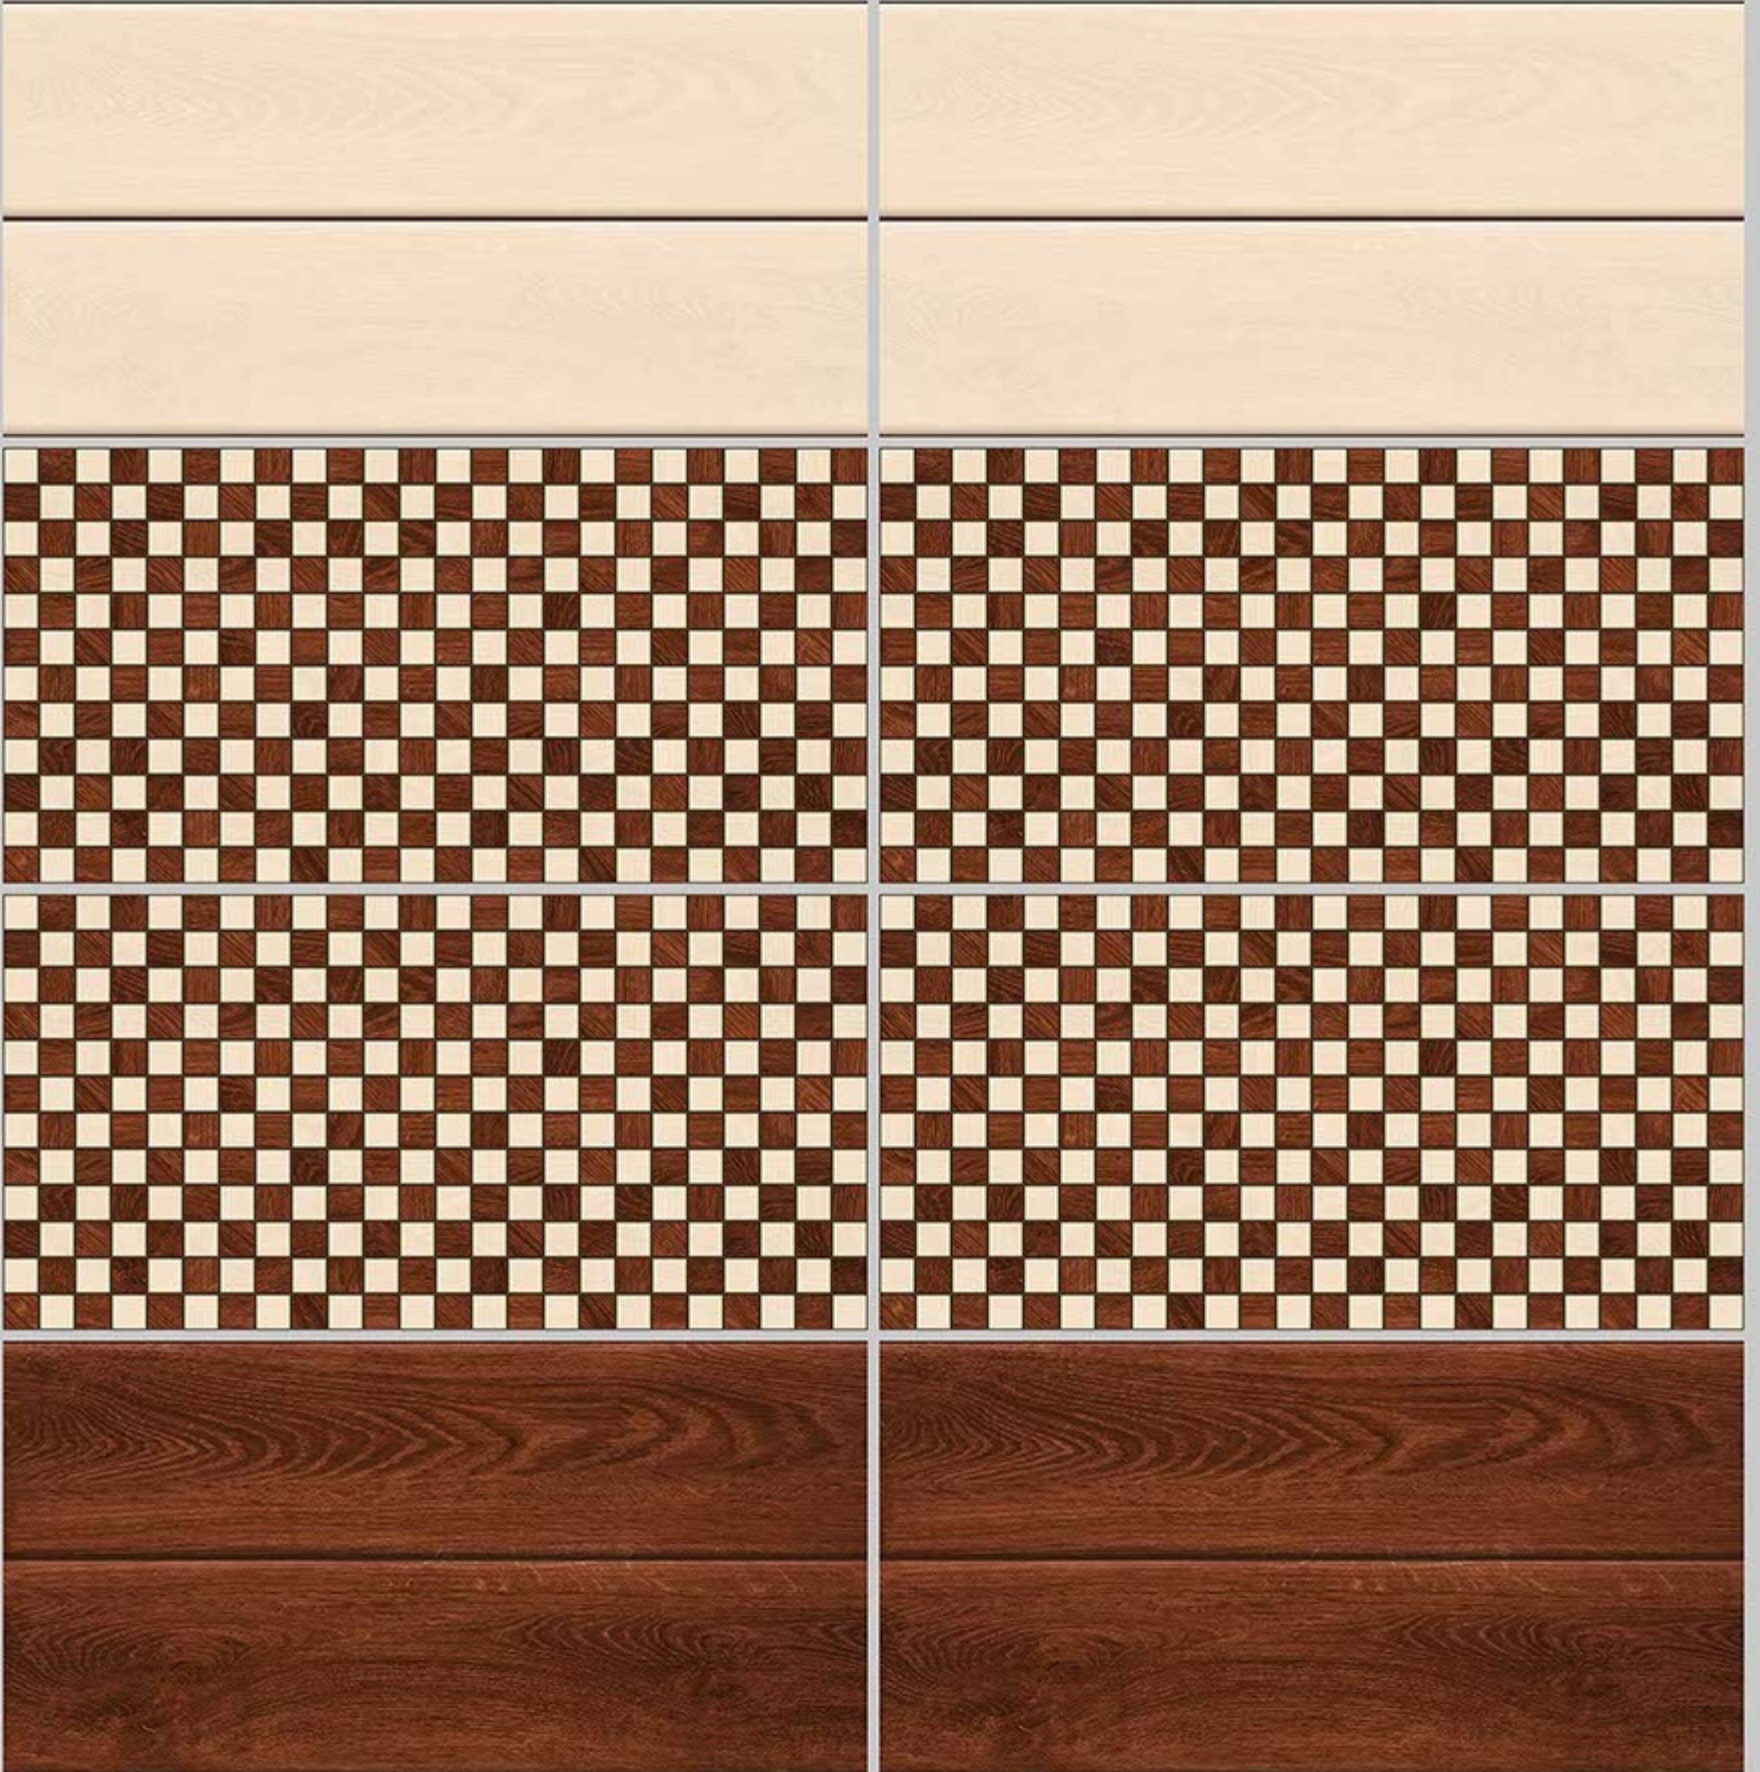

resistant to salts | eco sustainable | fire proof | frost proof | random desing

Finish:Glossy

DIGITAL 300X  
WALL TILES 600mm

SKY WORLD CERAMIC

Tile Shown  
6163

resistant to salts | eco sustainable | fire proof | frost proof | random desing