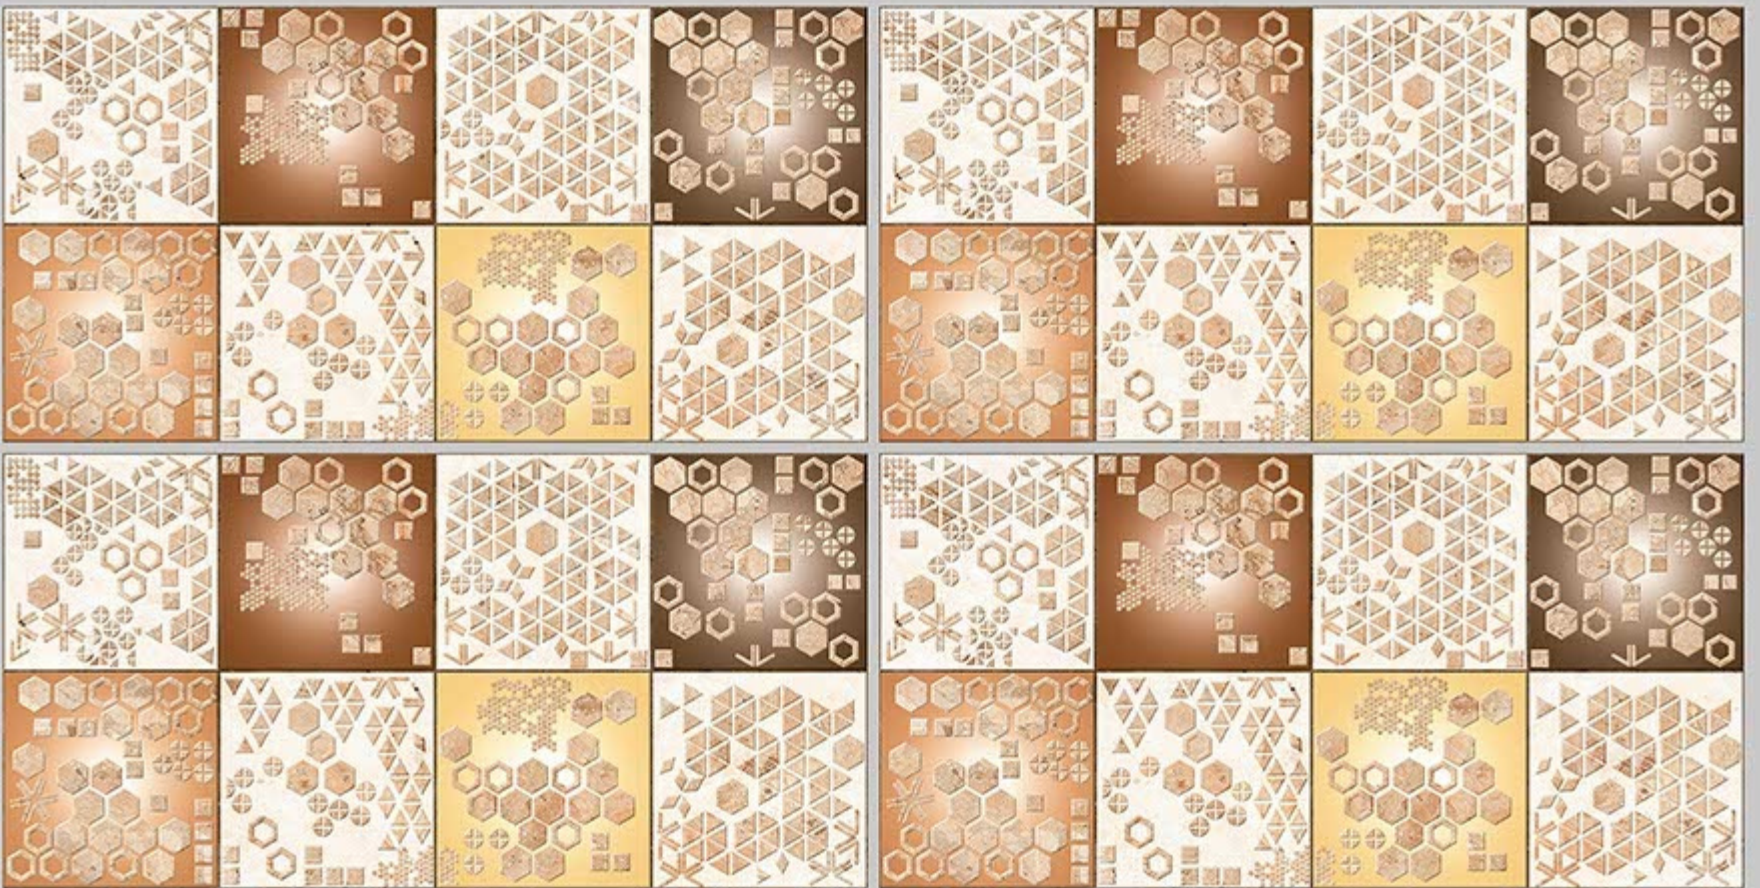

resistant to salts | eco sustainable | fire proof | frost proof | random desing

Finish:Glossy

6196-LT

6196-HL-1

6196-HL-2

6196-DK

DIGITAL 300X  
WALL TILES 600mm

SKY WORLD CERAMIC