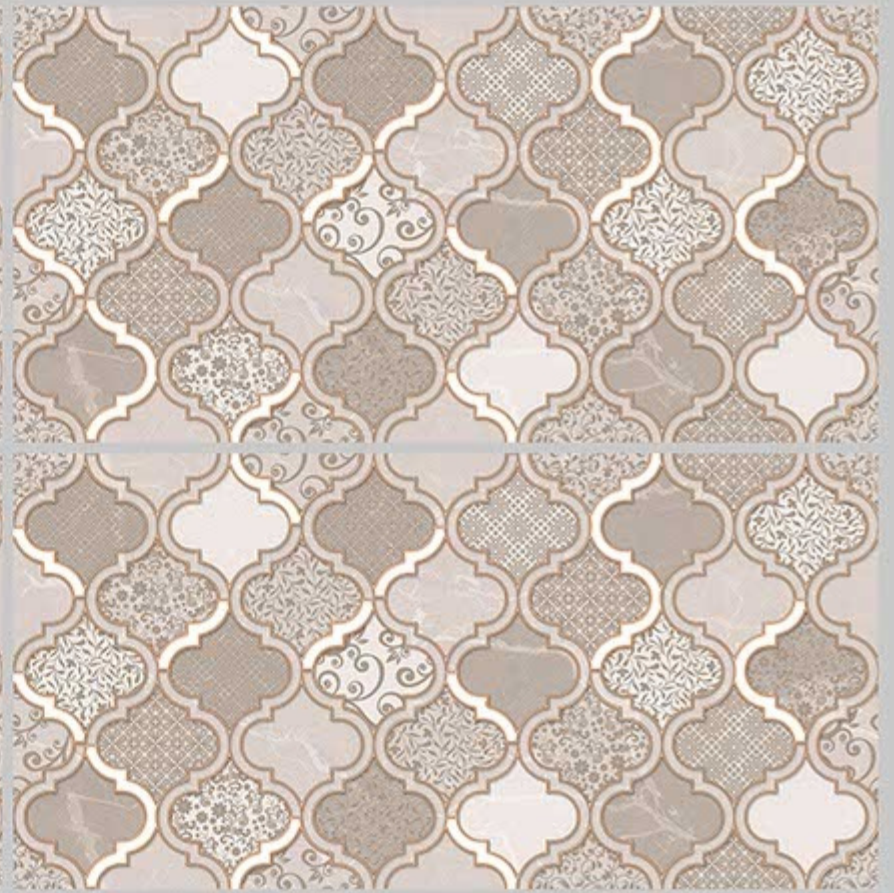

Tile Shown
6191