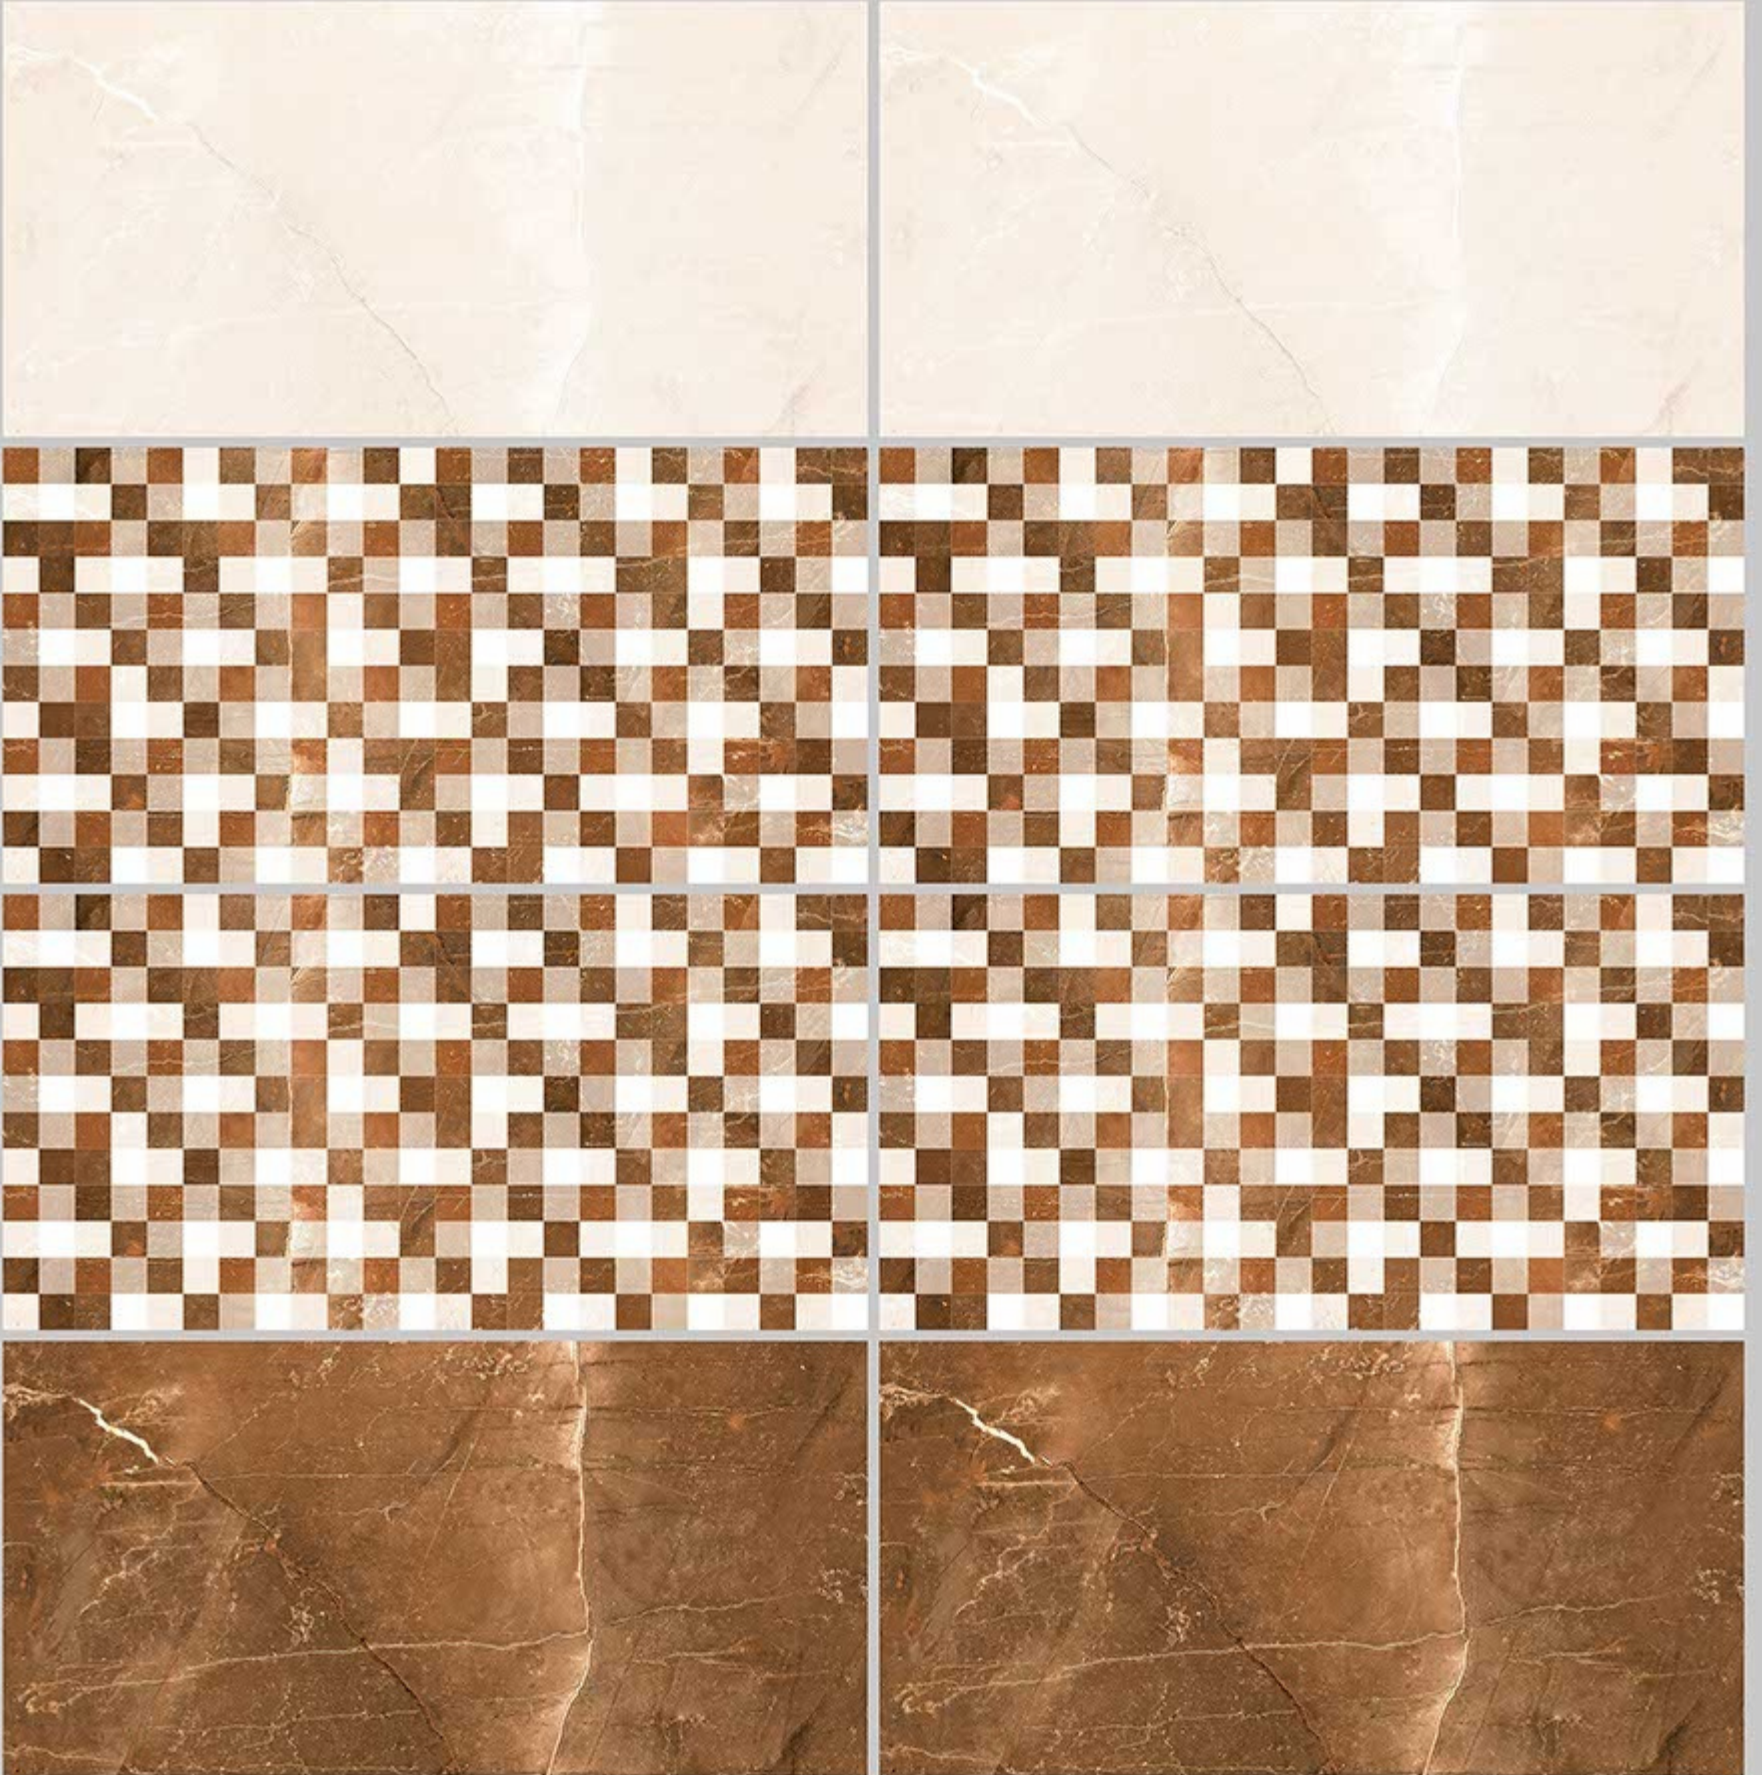

resistant to salts | eco sustainable | fire proof | frost proof | random desing

Finish:Glossy

6169-LT

6169-HL-1

6169-DK

DIGITAL 300X  
WALL TILES 600mm

SKY WORLD CERAMIC

Tile Shown  
6169