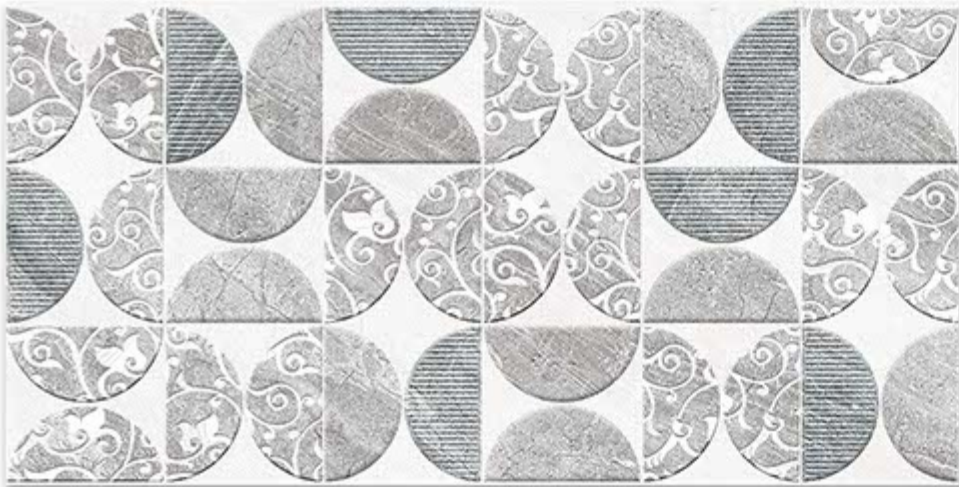

6194-HL-1

6194-HL-2