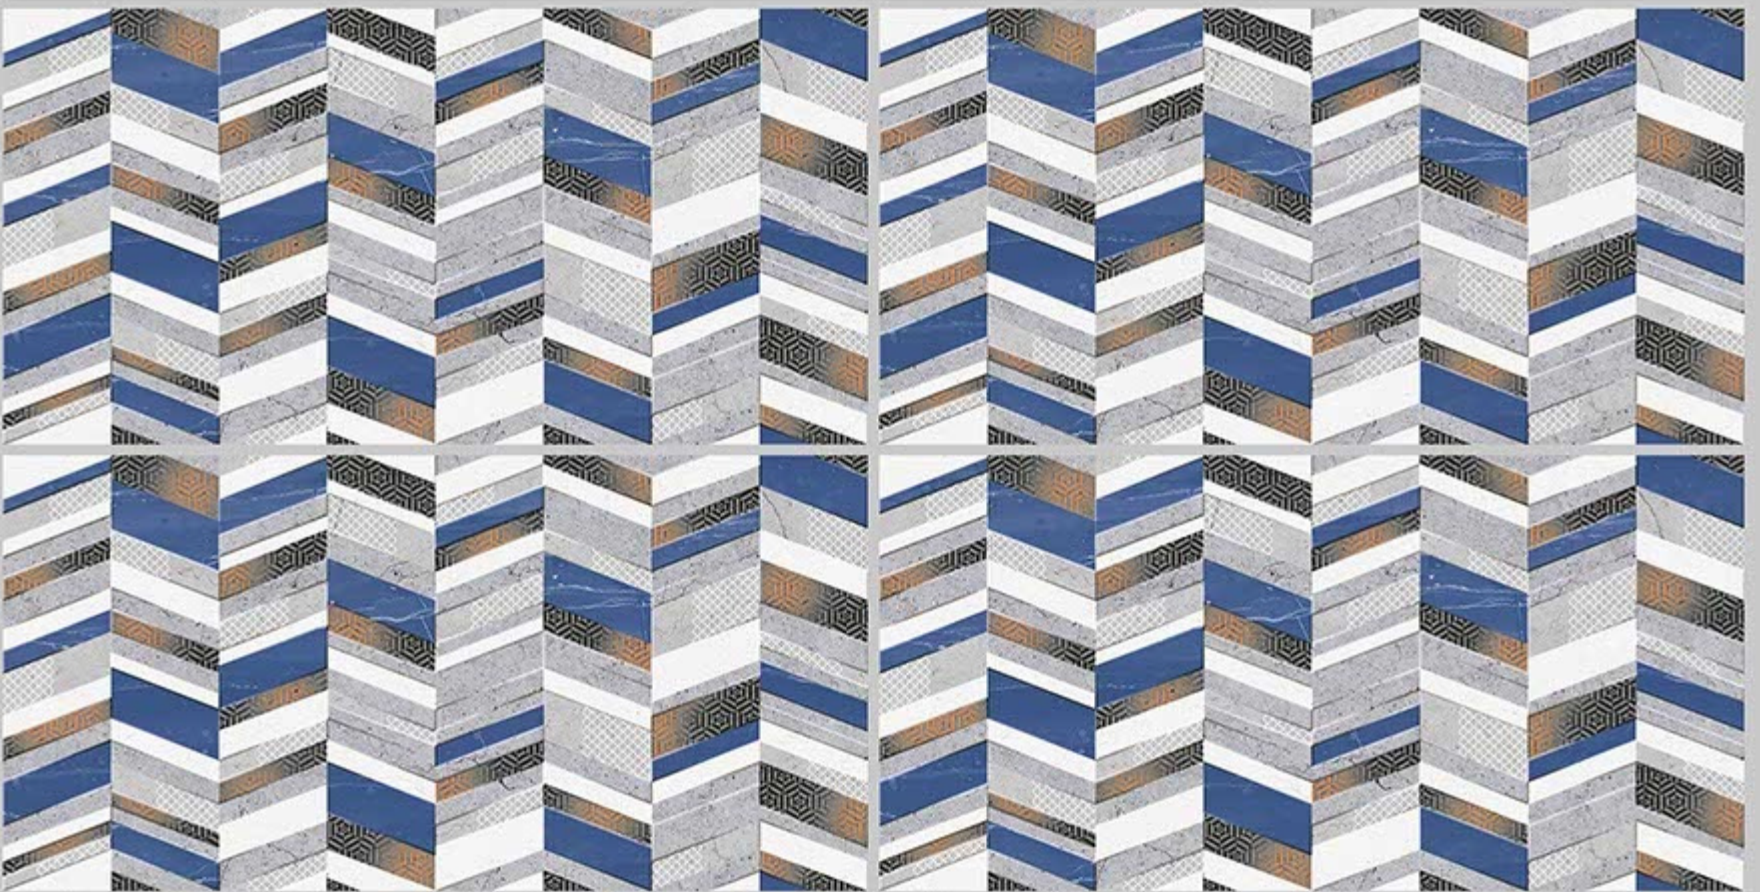

SKY WORLD CERAMIC