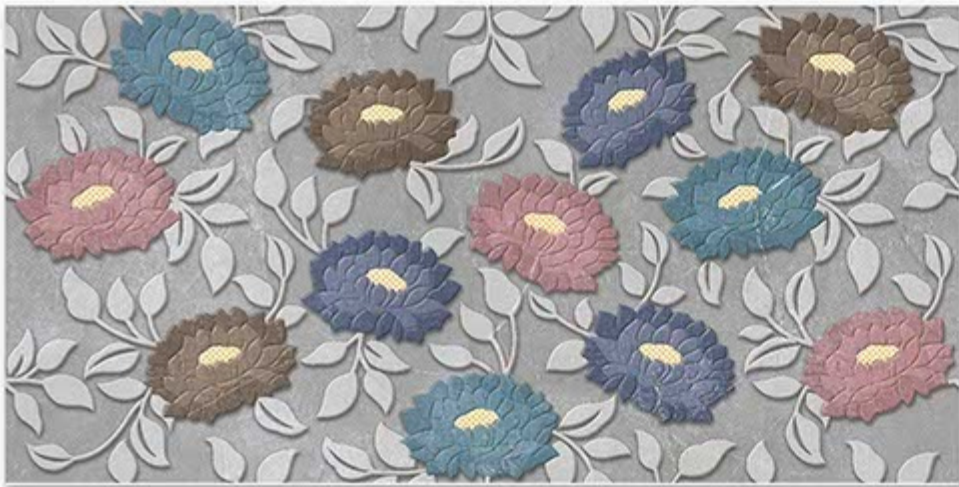

6159-HI-1

6159-HL-2