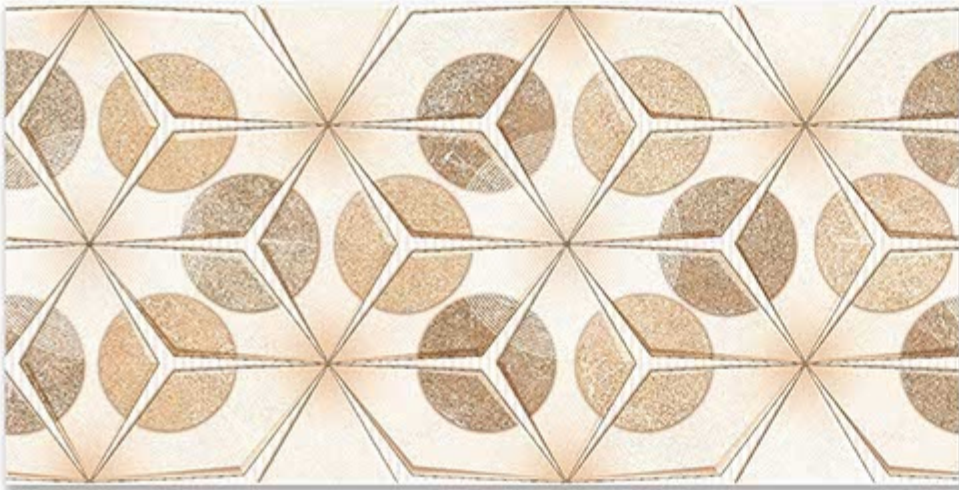

6193-HL-1

6193-HL-2