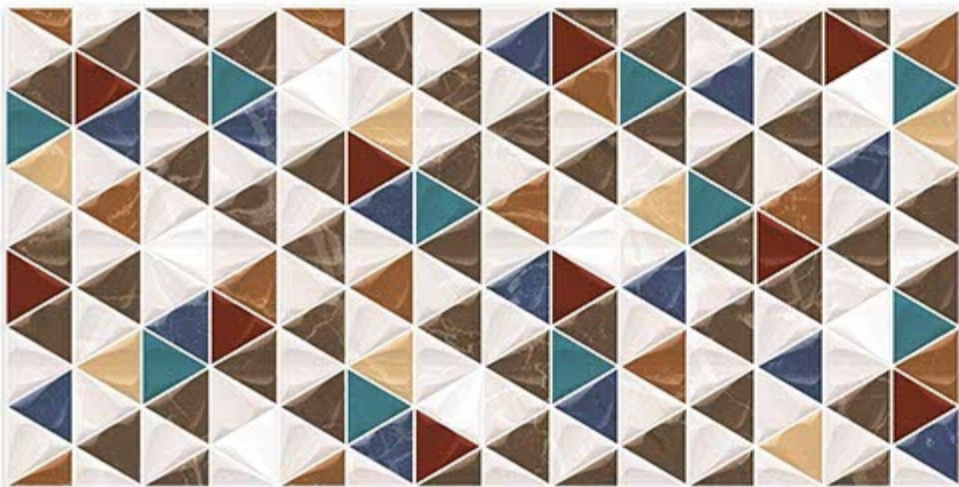

DIGITAL 300X  
WALL TILES 600mm

SKY WORLD CERAMIC

Tile Shown  
6190

resistant to salts | eco sustainable | fire proof | frost proof | random desing

Finish:Glossy

6191-LT

6191-HL-1

6191-HL-2