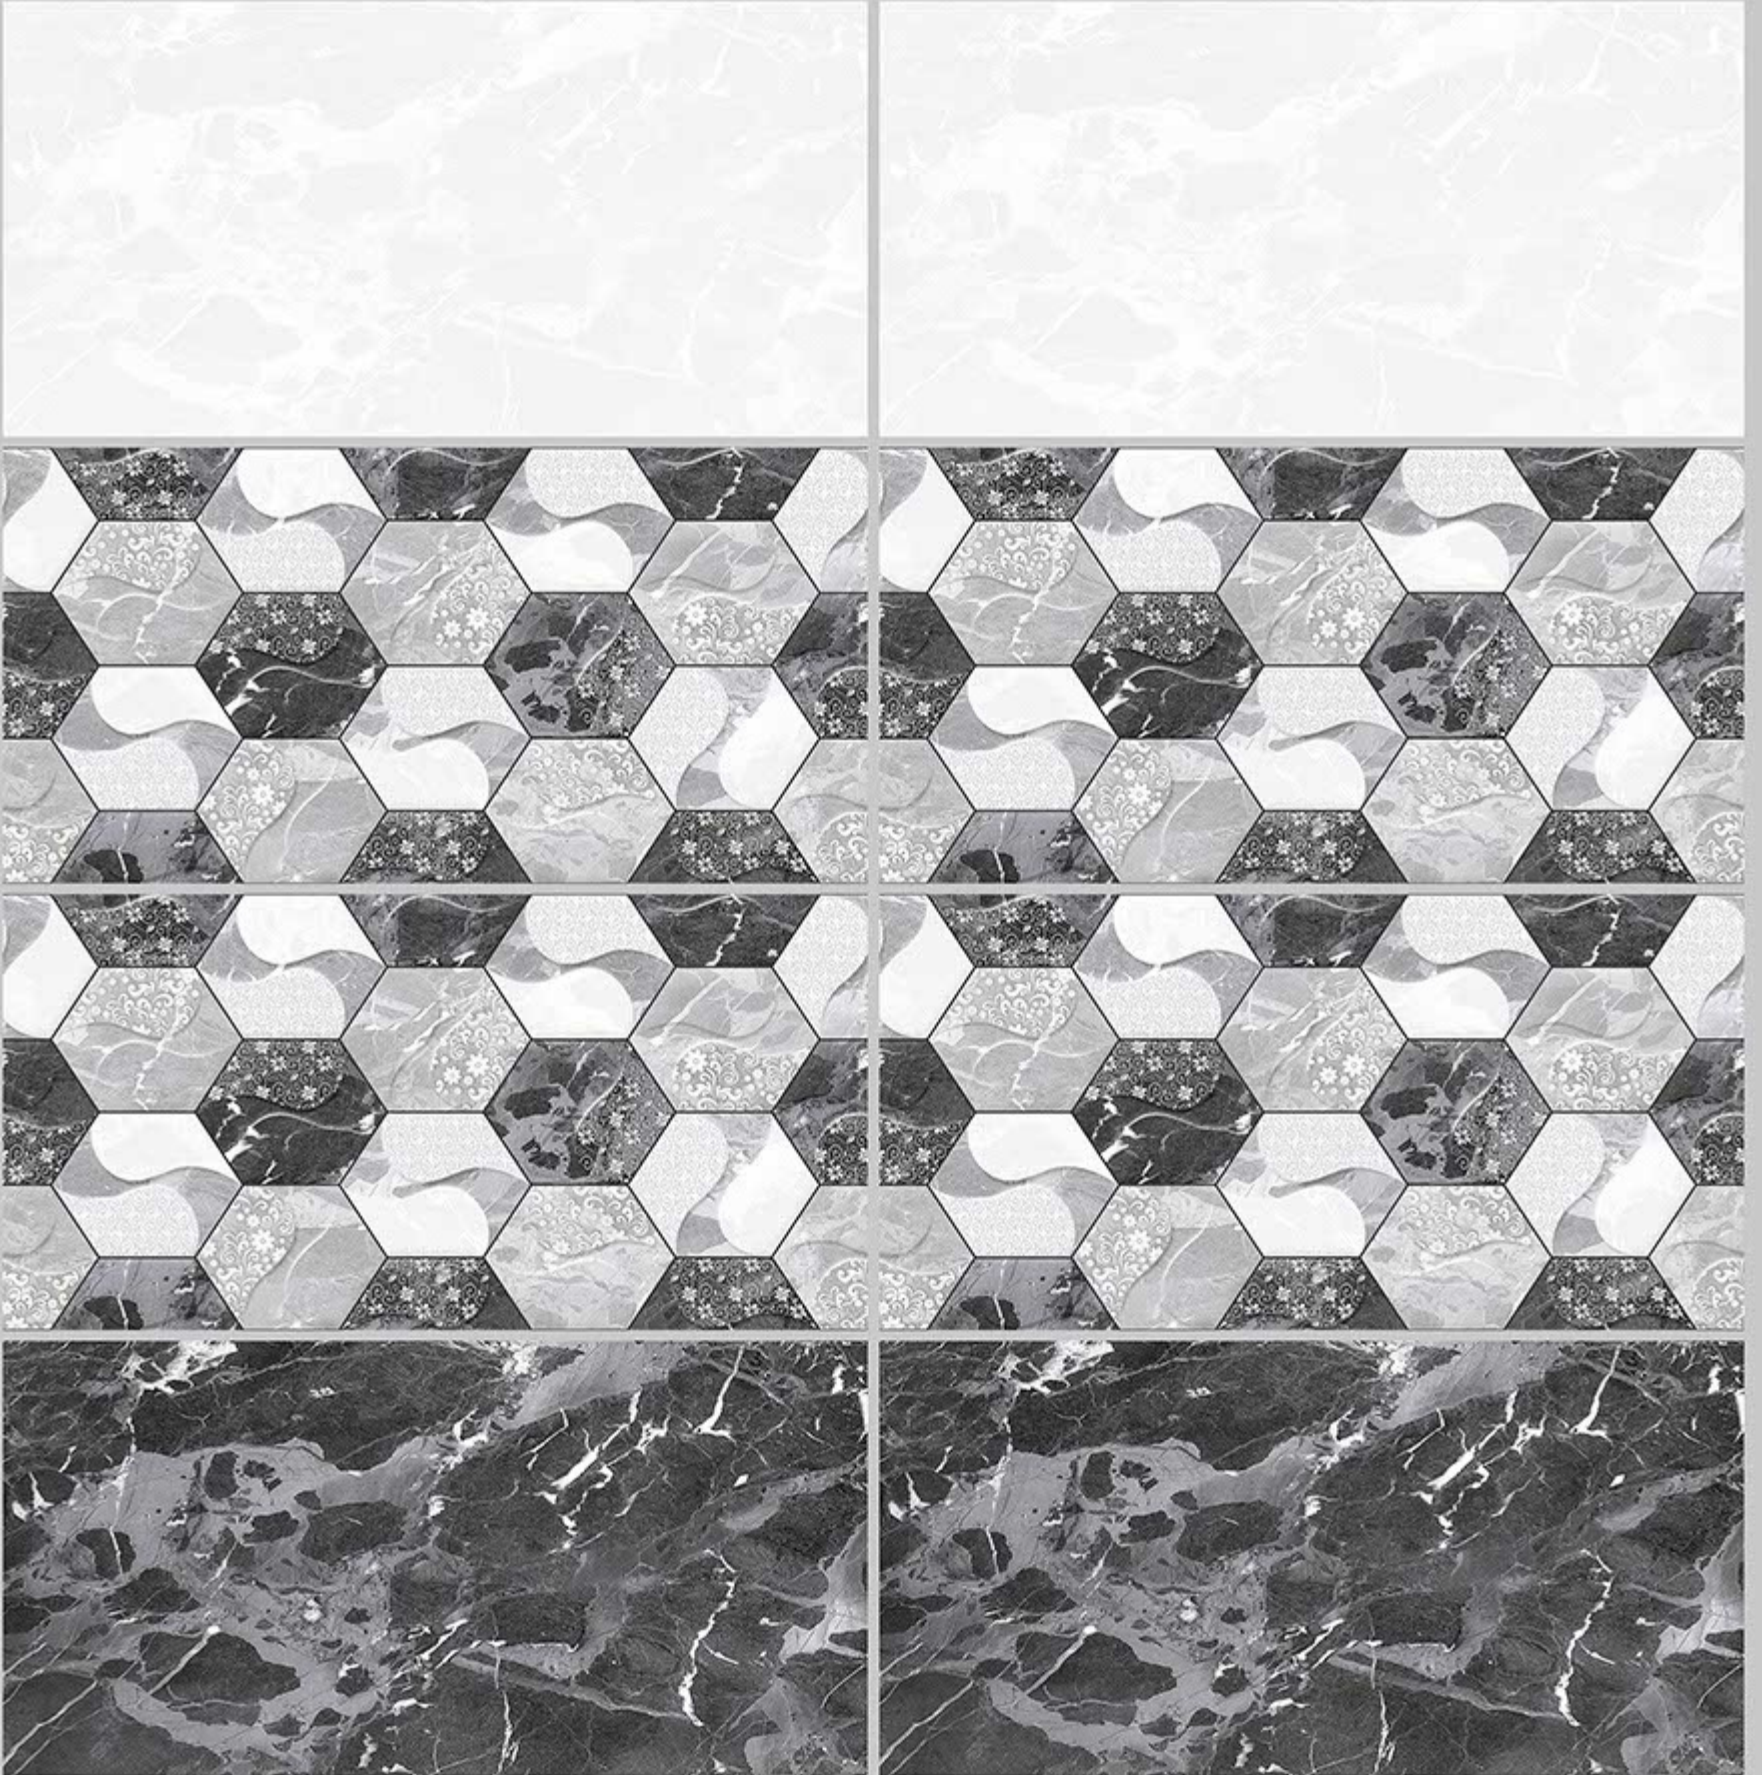

6189-DK

SKY WORLD CERAMIC