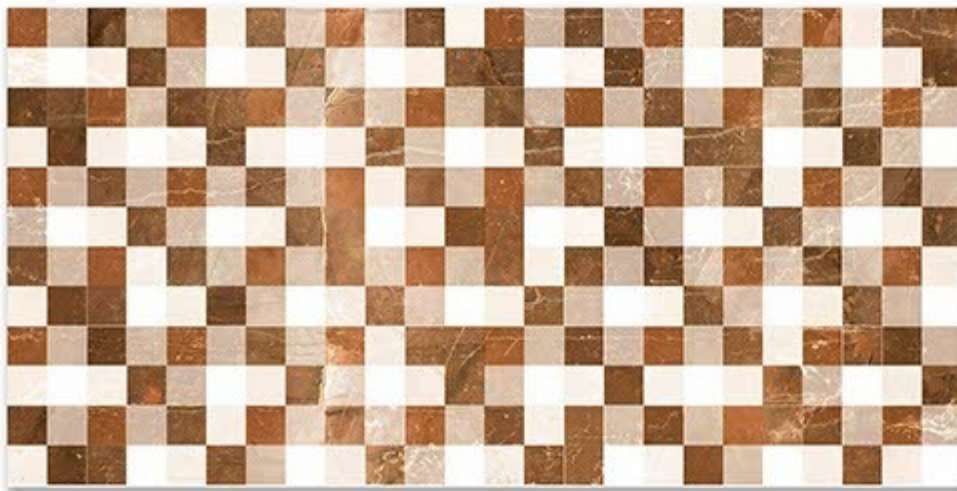

6169-LT

6169-HL-1