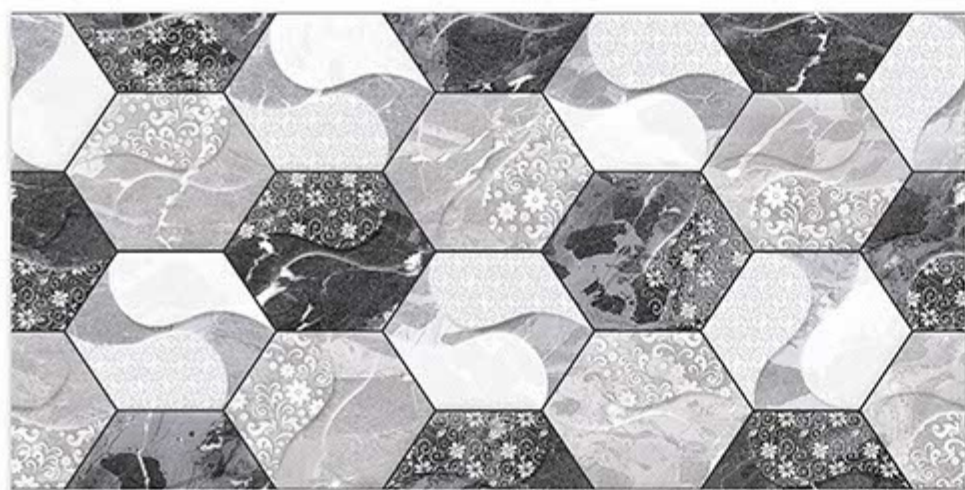

DIGITAL 300X  
WALL TILES 600mm

SKY WORLD CERAMIC

Tile Shown  
6187

resistant to salts | eco sustainable | fire proof | frost proof | random desing

Finish:Glossy

6189-LT

6189-HL-1

6189-DK