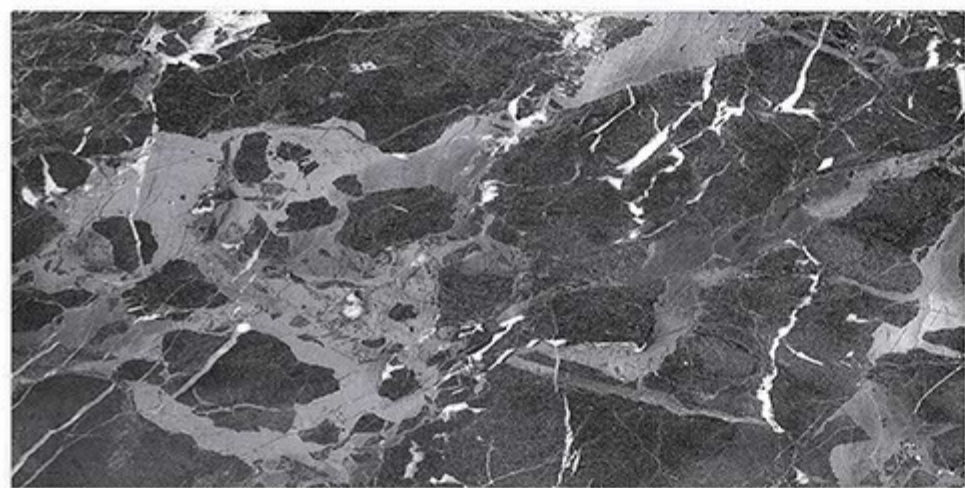

DIGITAL 300X  
WALL TILES 600mm

SKY WORLD CERAMIC

Tile Shown  
6187

resistant to salts | eco sustainable | fire proof | frost proof | random desing

Finish:Glossy

6189-LT

6189-HL-1

6189-DK