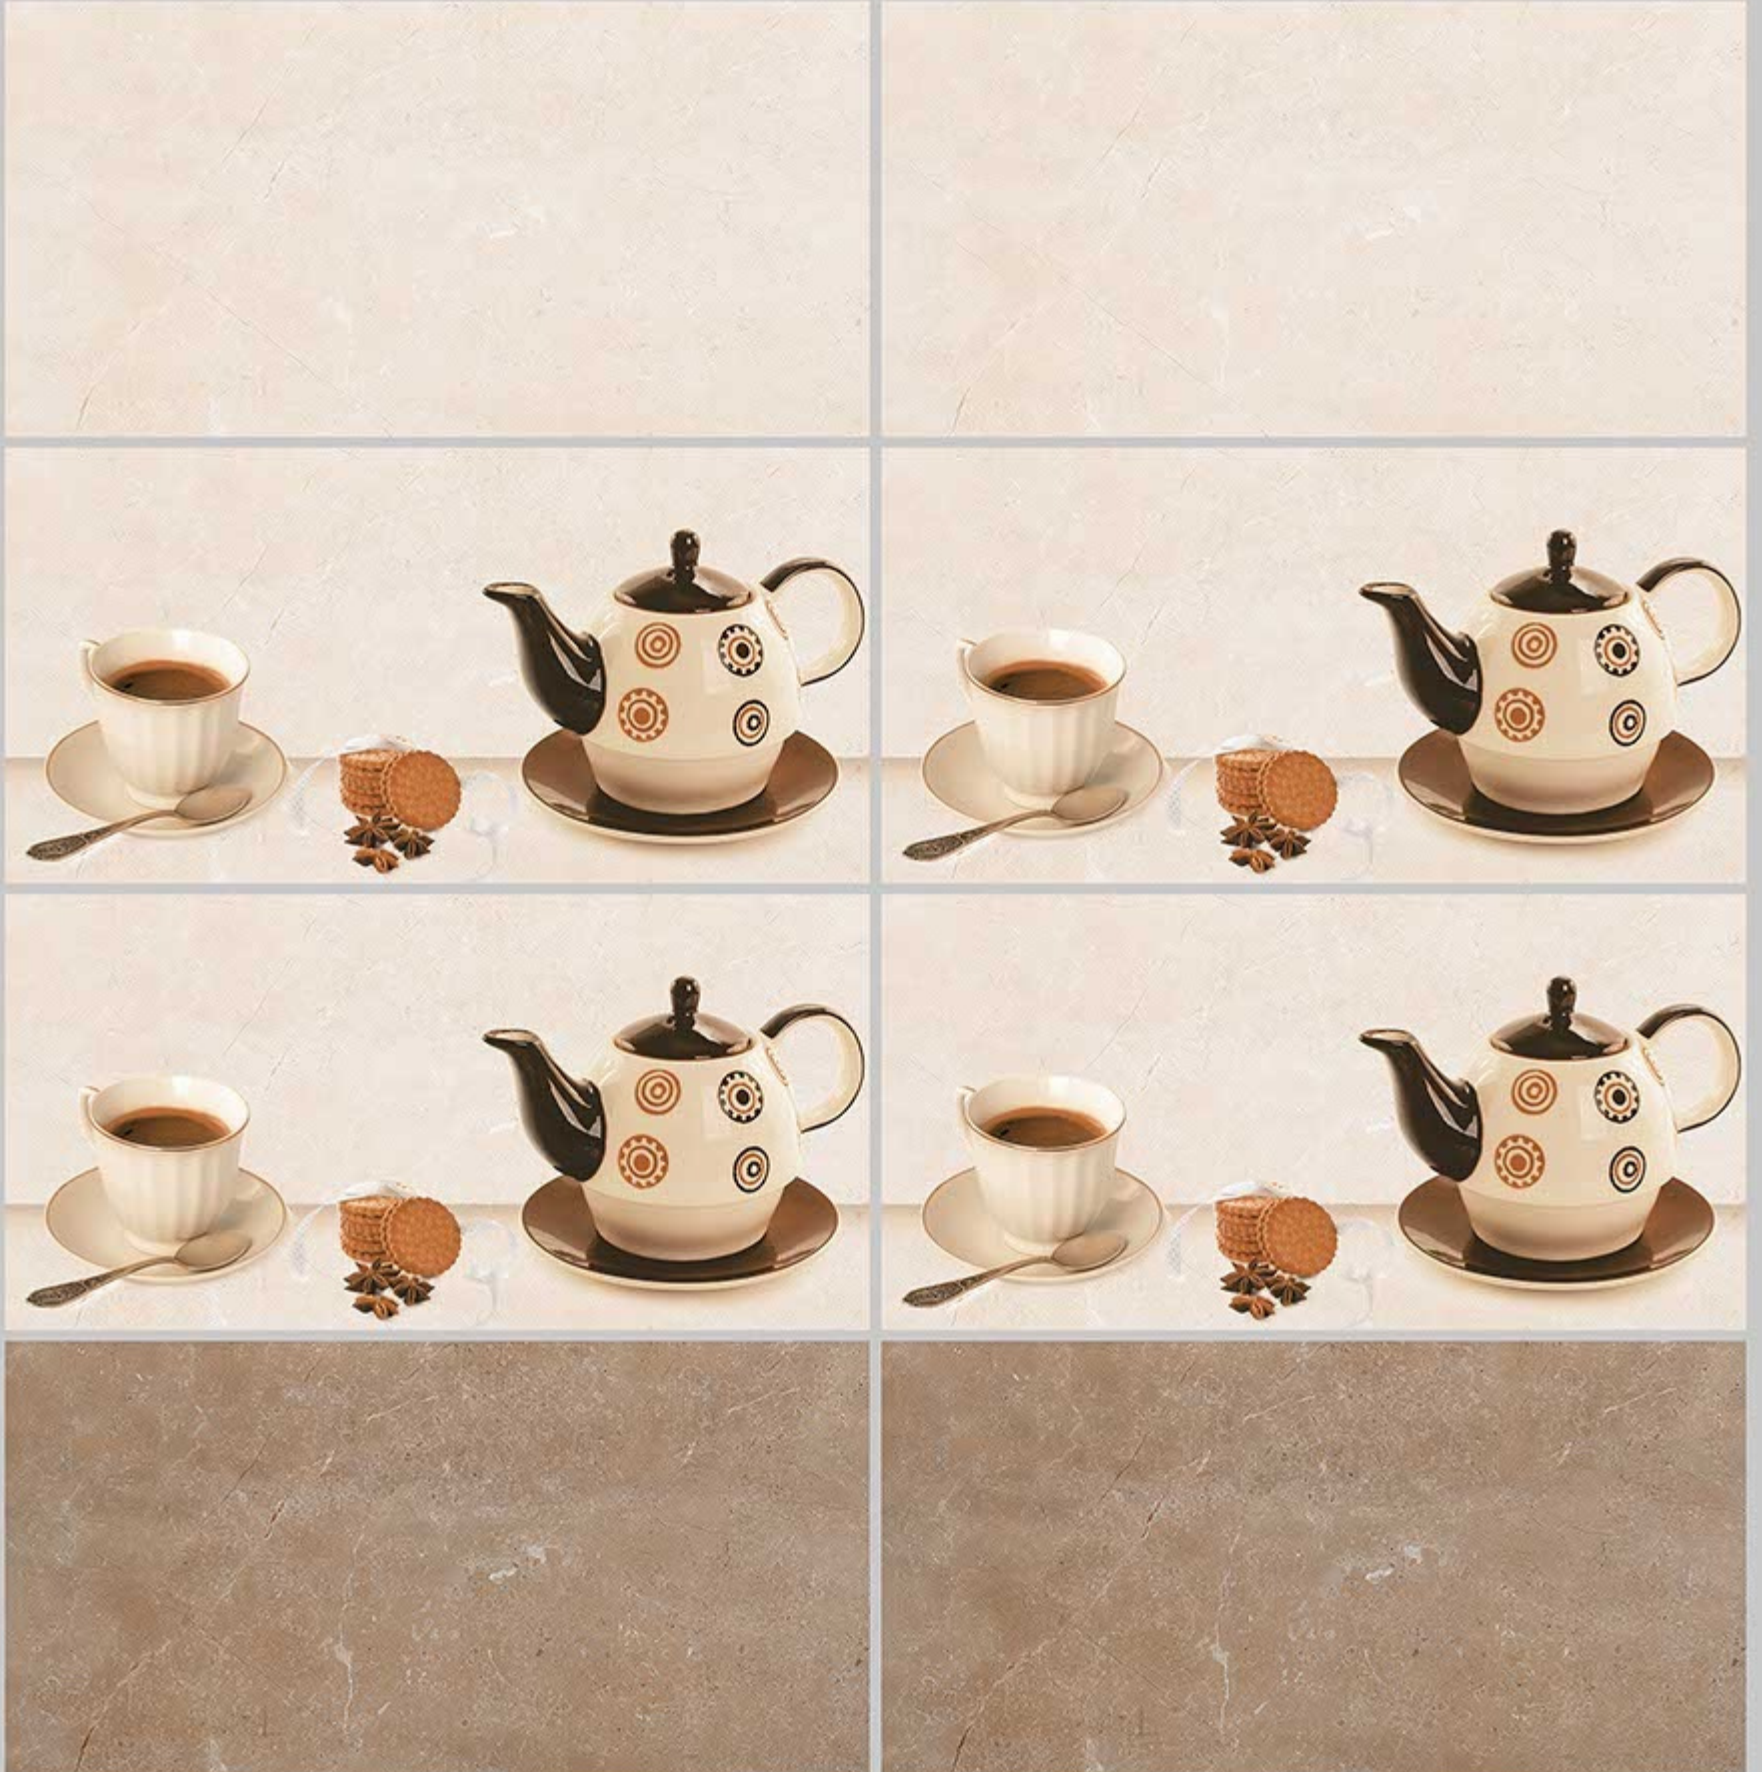

6160-LT

6160-HL-1

6160-HL-2

6160-DK

DIGITAL 300X  
WALL TILES 600mm

SKY WORLD CERAMIC

Tile Shown  
6160

resistant to salts | eco sustainable | fire proof | frost proof | random desing