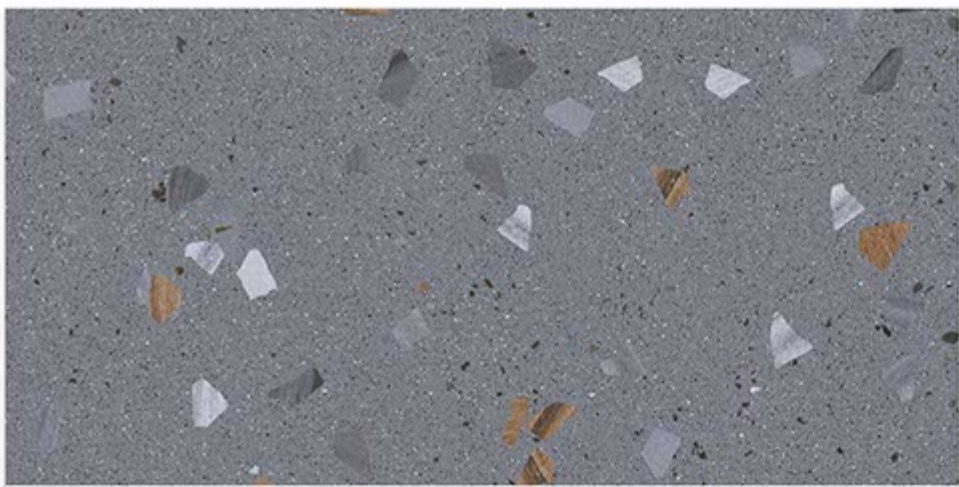

6200-HL-2

6200-DK

DIGITAL 300X
WALL TILES 600mm