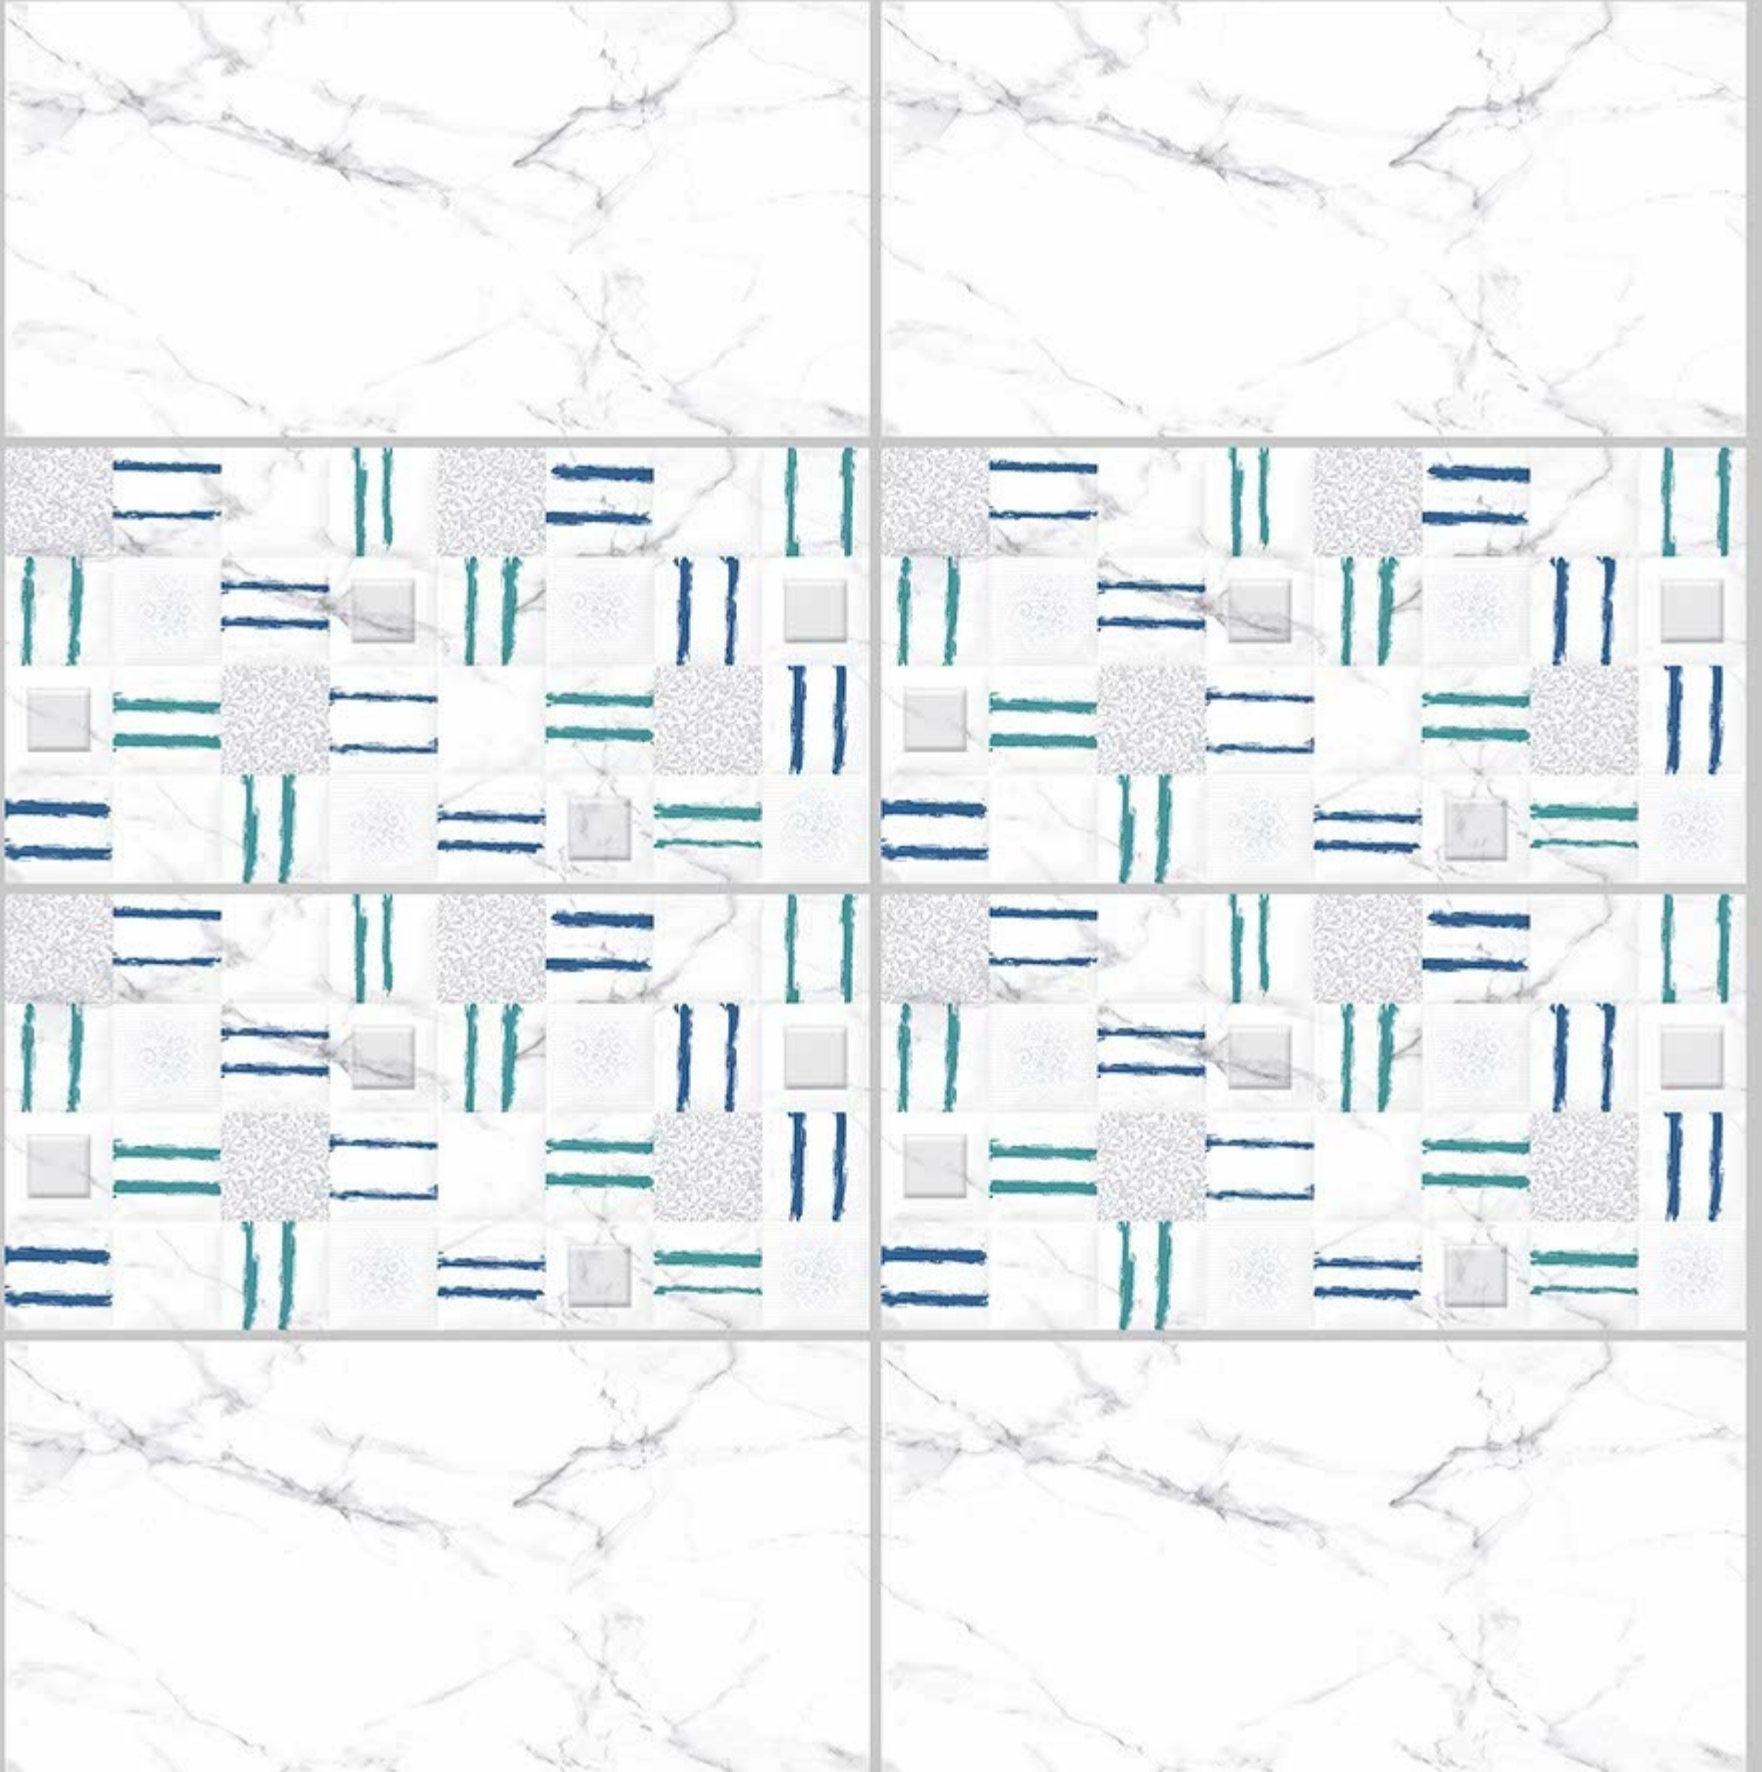

resistant to salts | eco sustainable | fire proof | frost proof | random desing

Finish:Glossy

6165-LT

6165-HL-1

6165-DK

DIGITAL 300X  
WALL TILES 600mm

SKY WORLD CERAMIC

Tile Shown  
6165