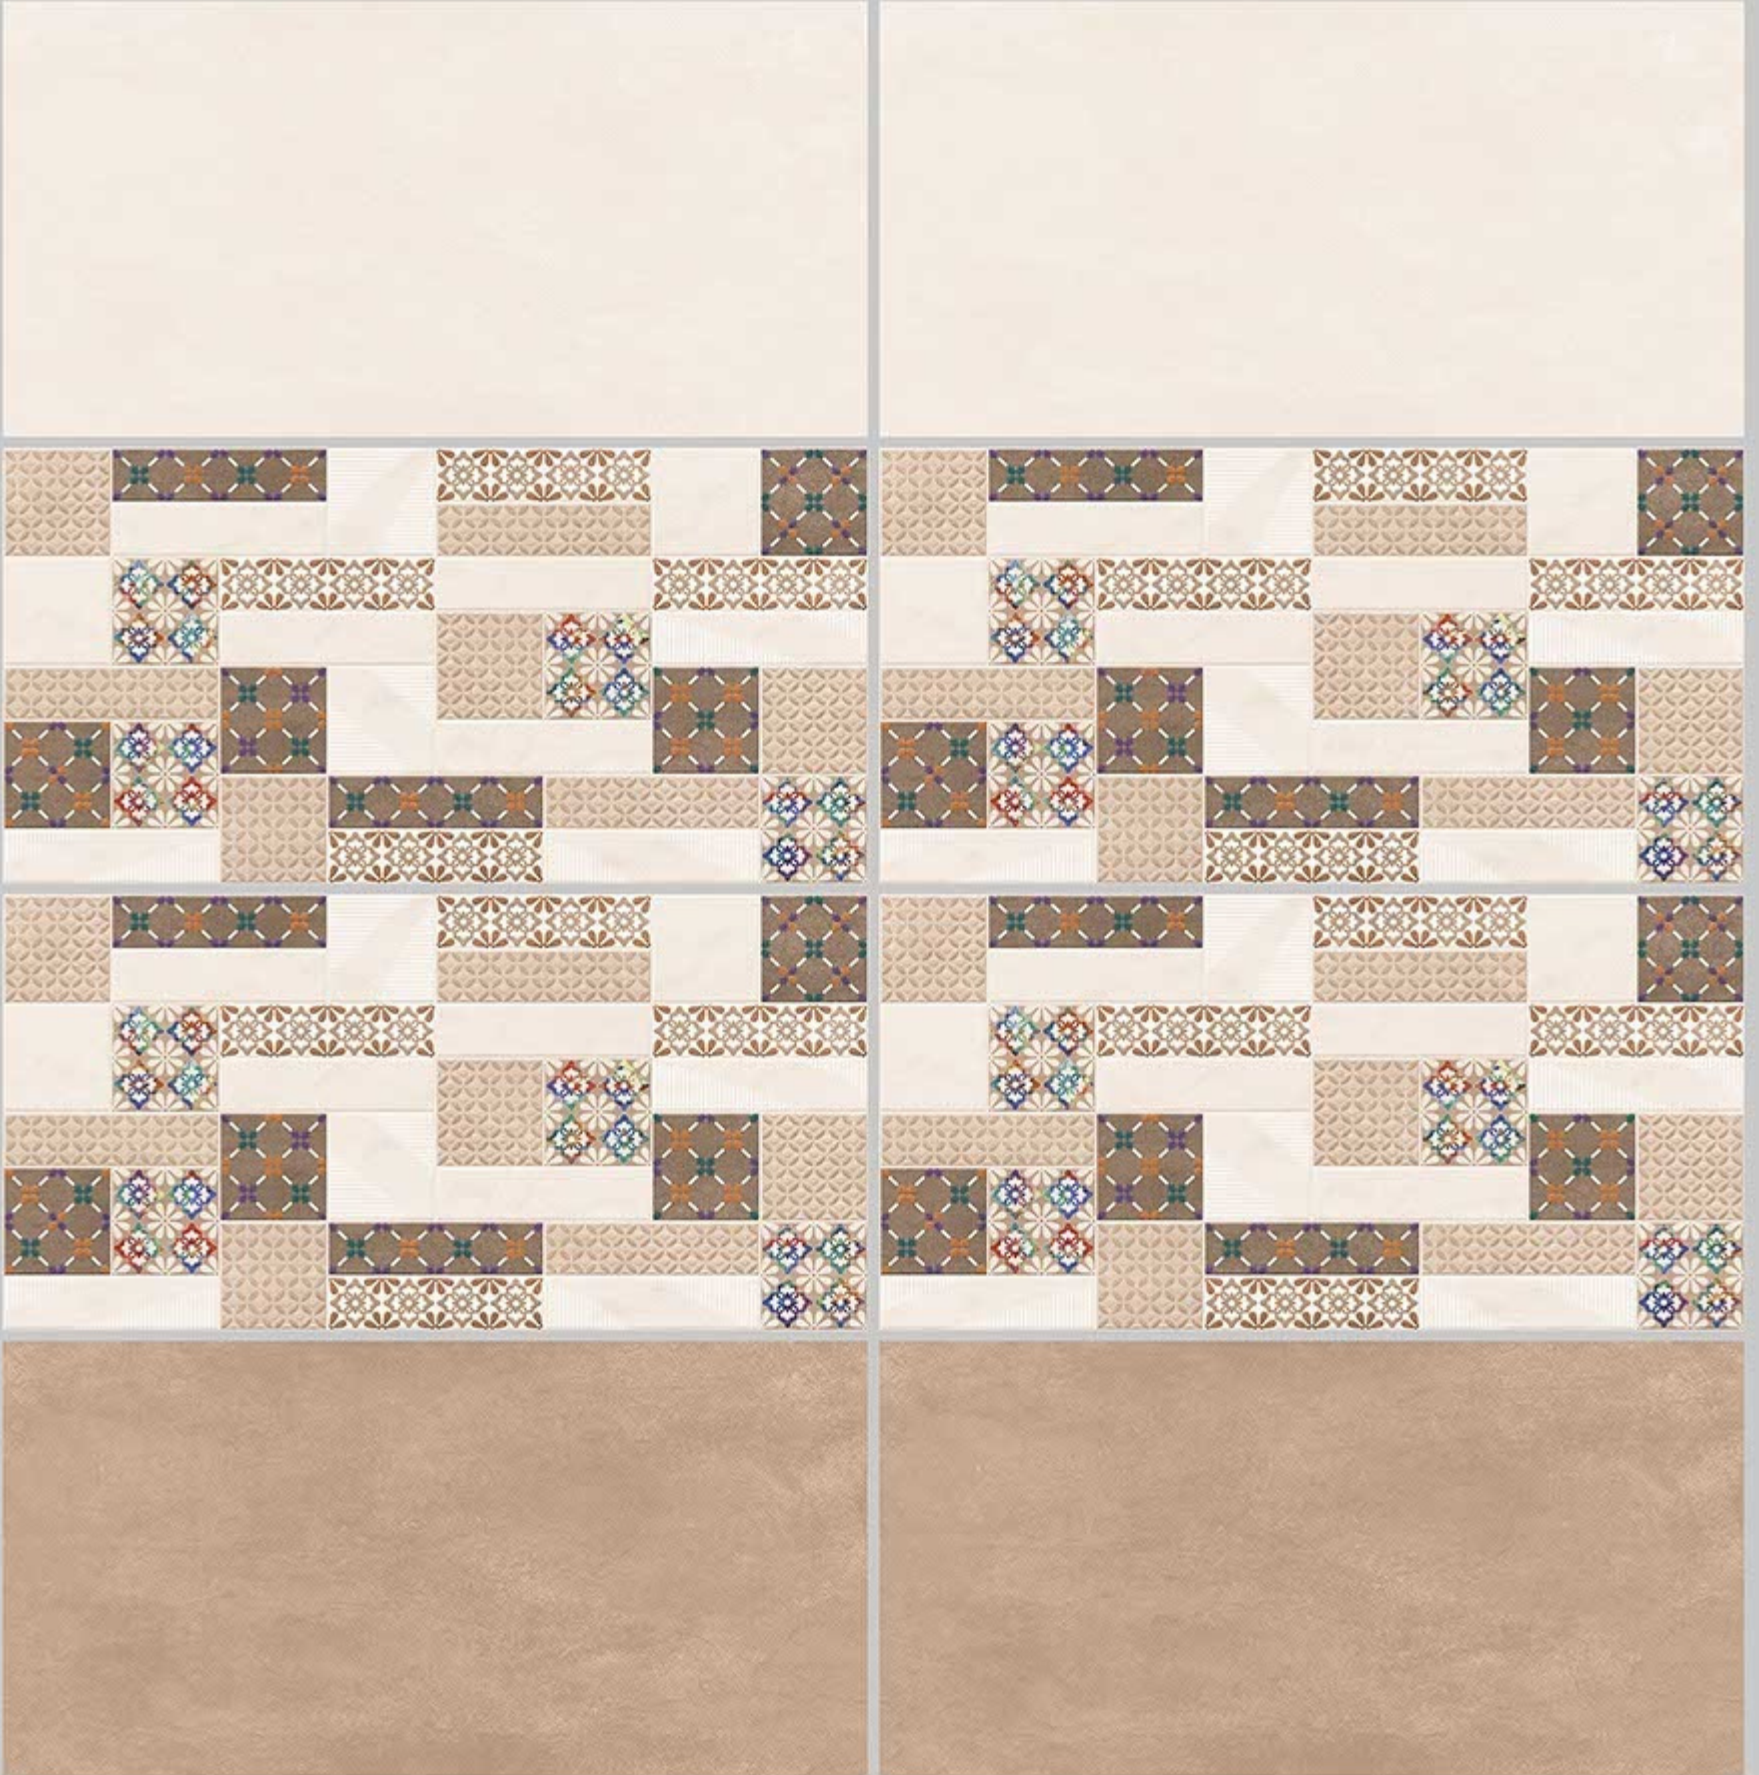

resistant to salts | eco sustainable | fire proof | frost proof | random desing

Finish:Glossy

6168-LT

6168-HL-1

6168-DK

DIGITAL 300X  
WALL TILES 600mm

SKY WORLD CERAMIC

Tile Shown  
6168