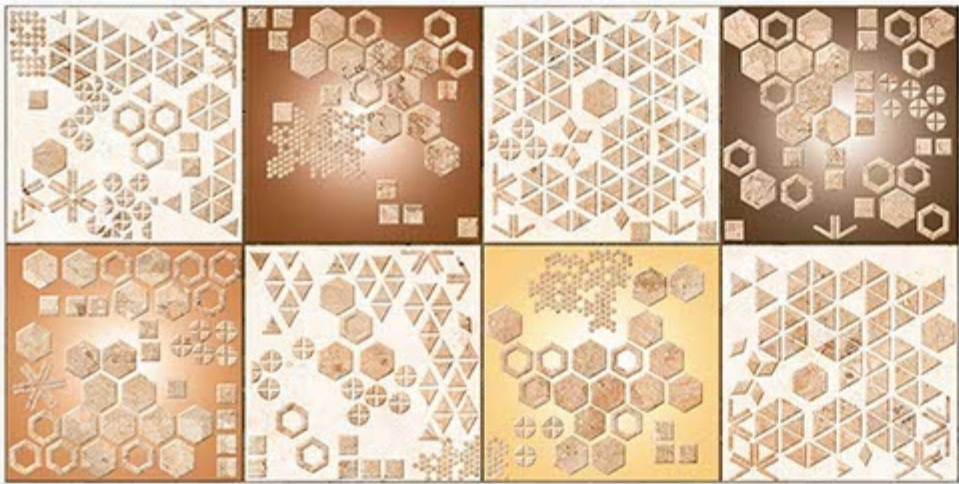

resistant to salts | eco sustainable | fire proof | frost proof | random desing

Finish:Glossy

6196-LT

6196-HL-1

6196-HL-2

6196-DK

DIGITAL 300X  
WALL TILES 600mm

SKY WORLD CERAMIC