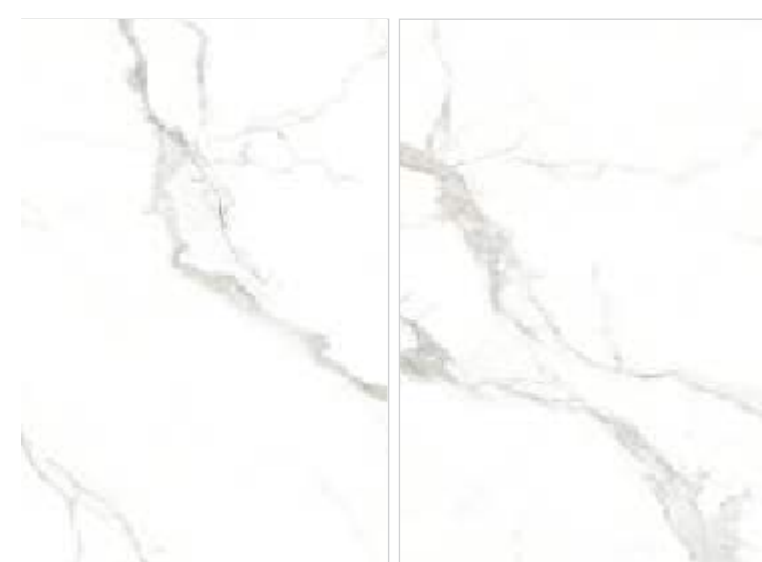

PGVT

Endless

Statuario  
Storm Edl

1200x1800mm

PGVT

Endless

Antique  
Marble

1200x1800mm