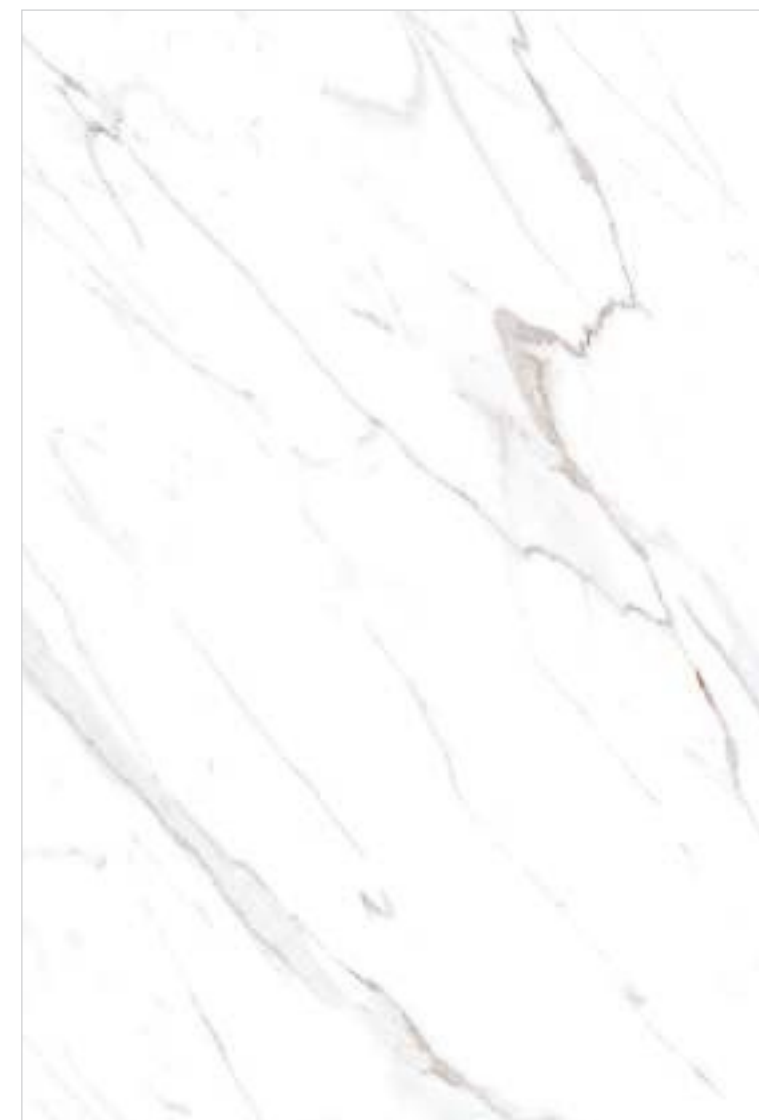

Calacatta
Bianco