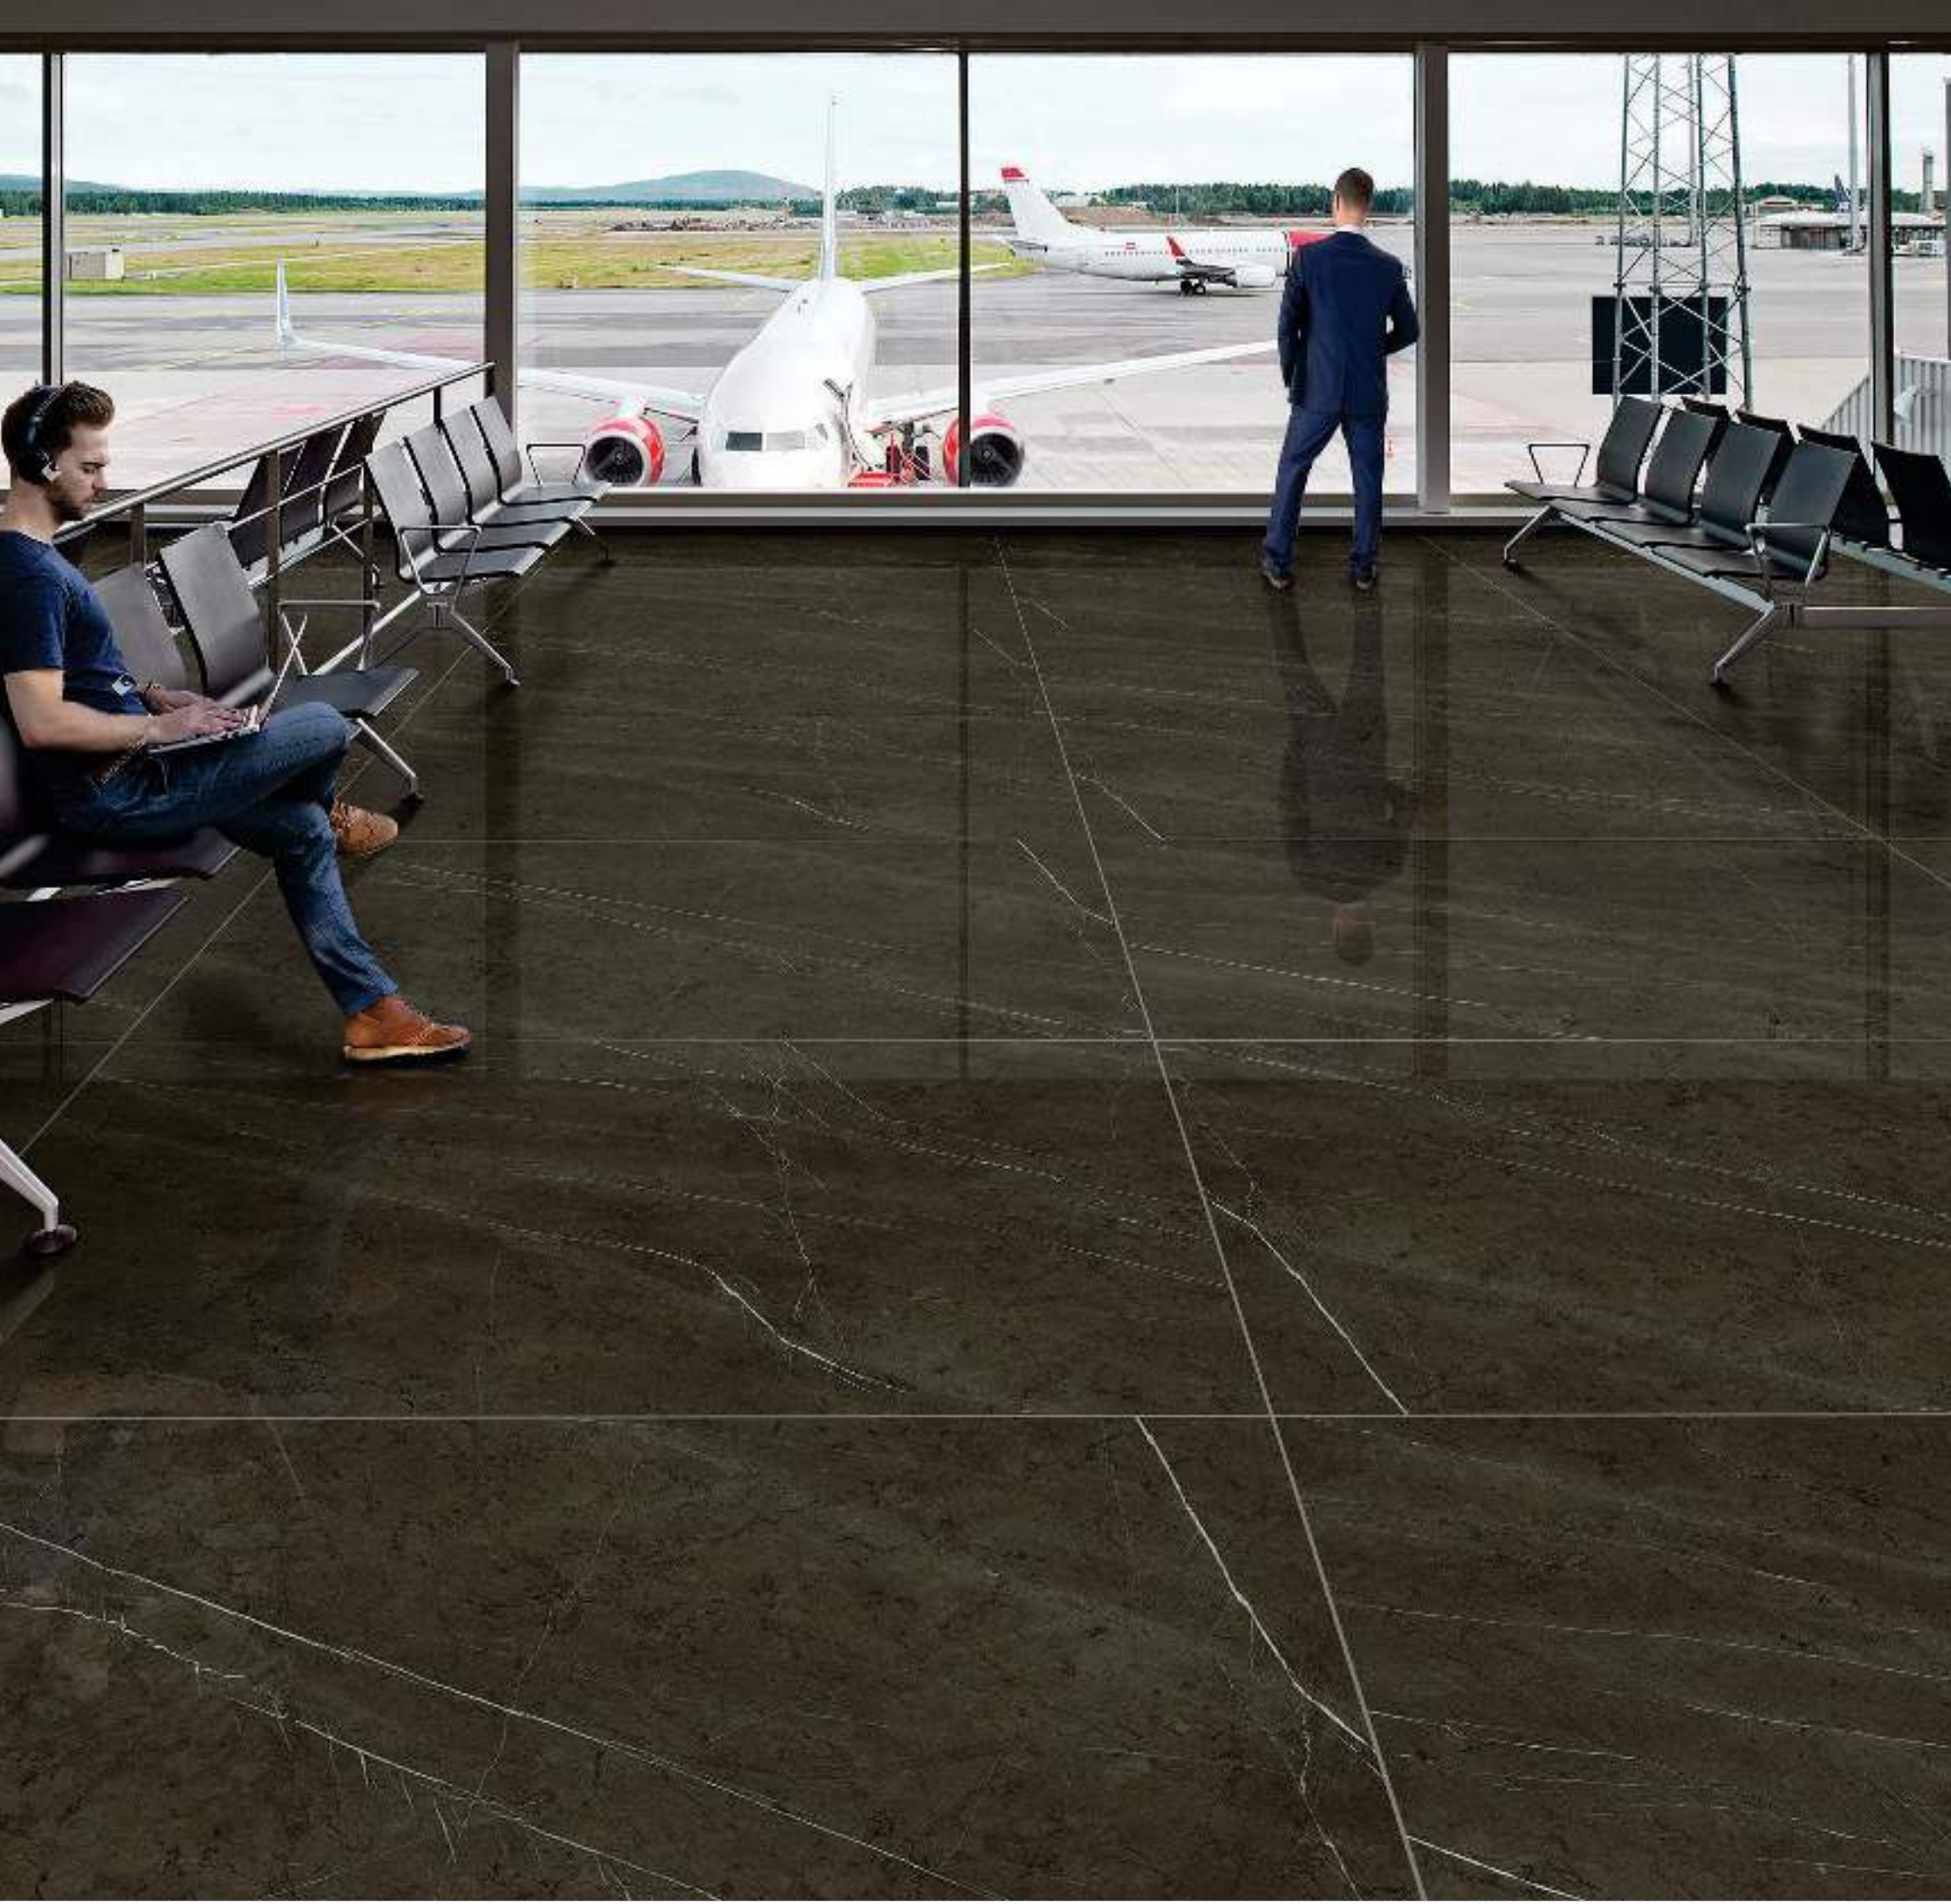

Endless

Zante  
Black

1200x1800mm

Dark High Gloss

Grafite  
Gris

1200x1800mm

Dark High Gloss

Essenziale  
Grey