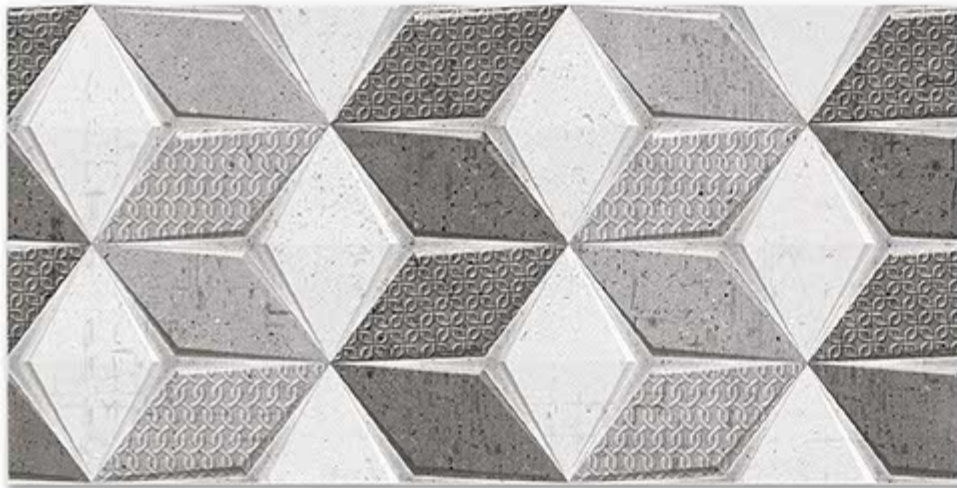

7080-DK

DIGITAL 300X
WALL TILES 600mm

SKY WORLD CERAMIC

Tile Shown
7080

resistant to salts | eco sustainable | fire proof | frost proof | random desing

Finish:MATT

7081-LT

7081-HL-1