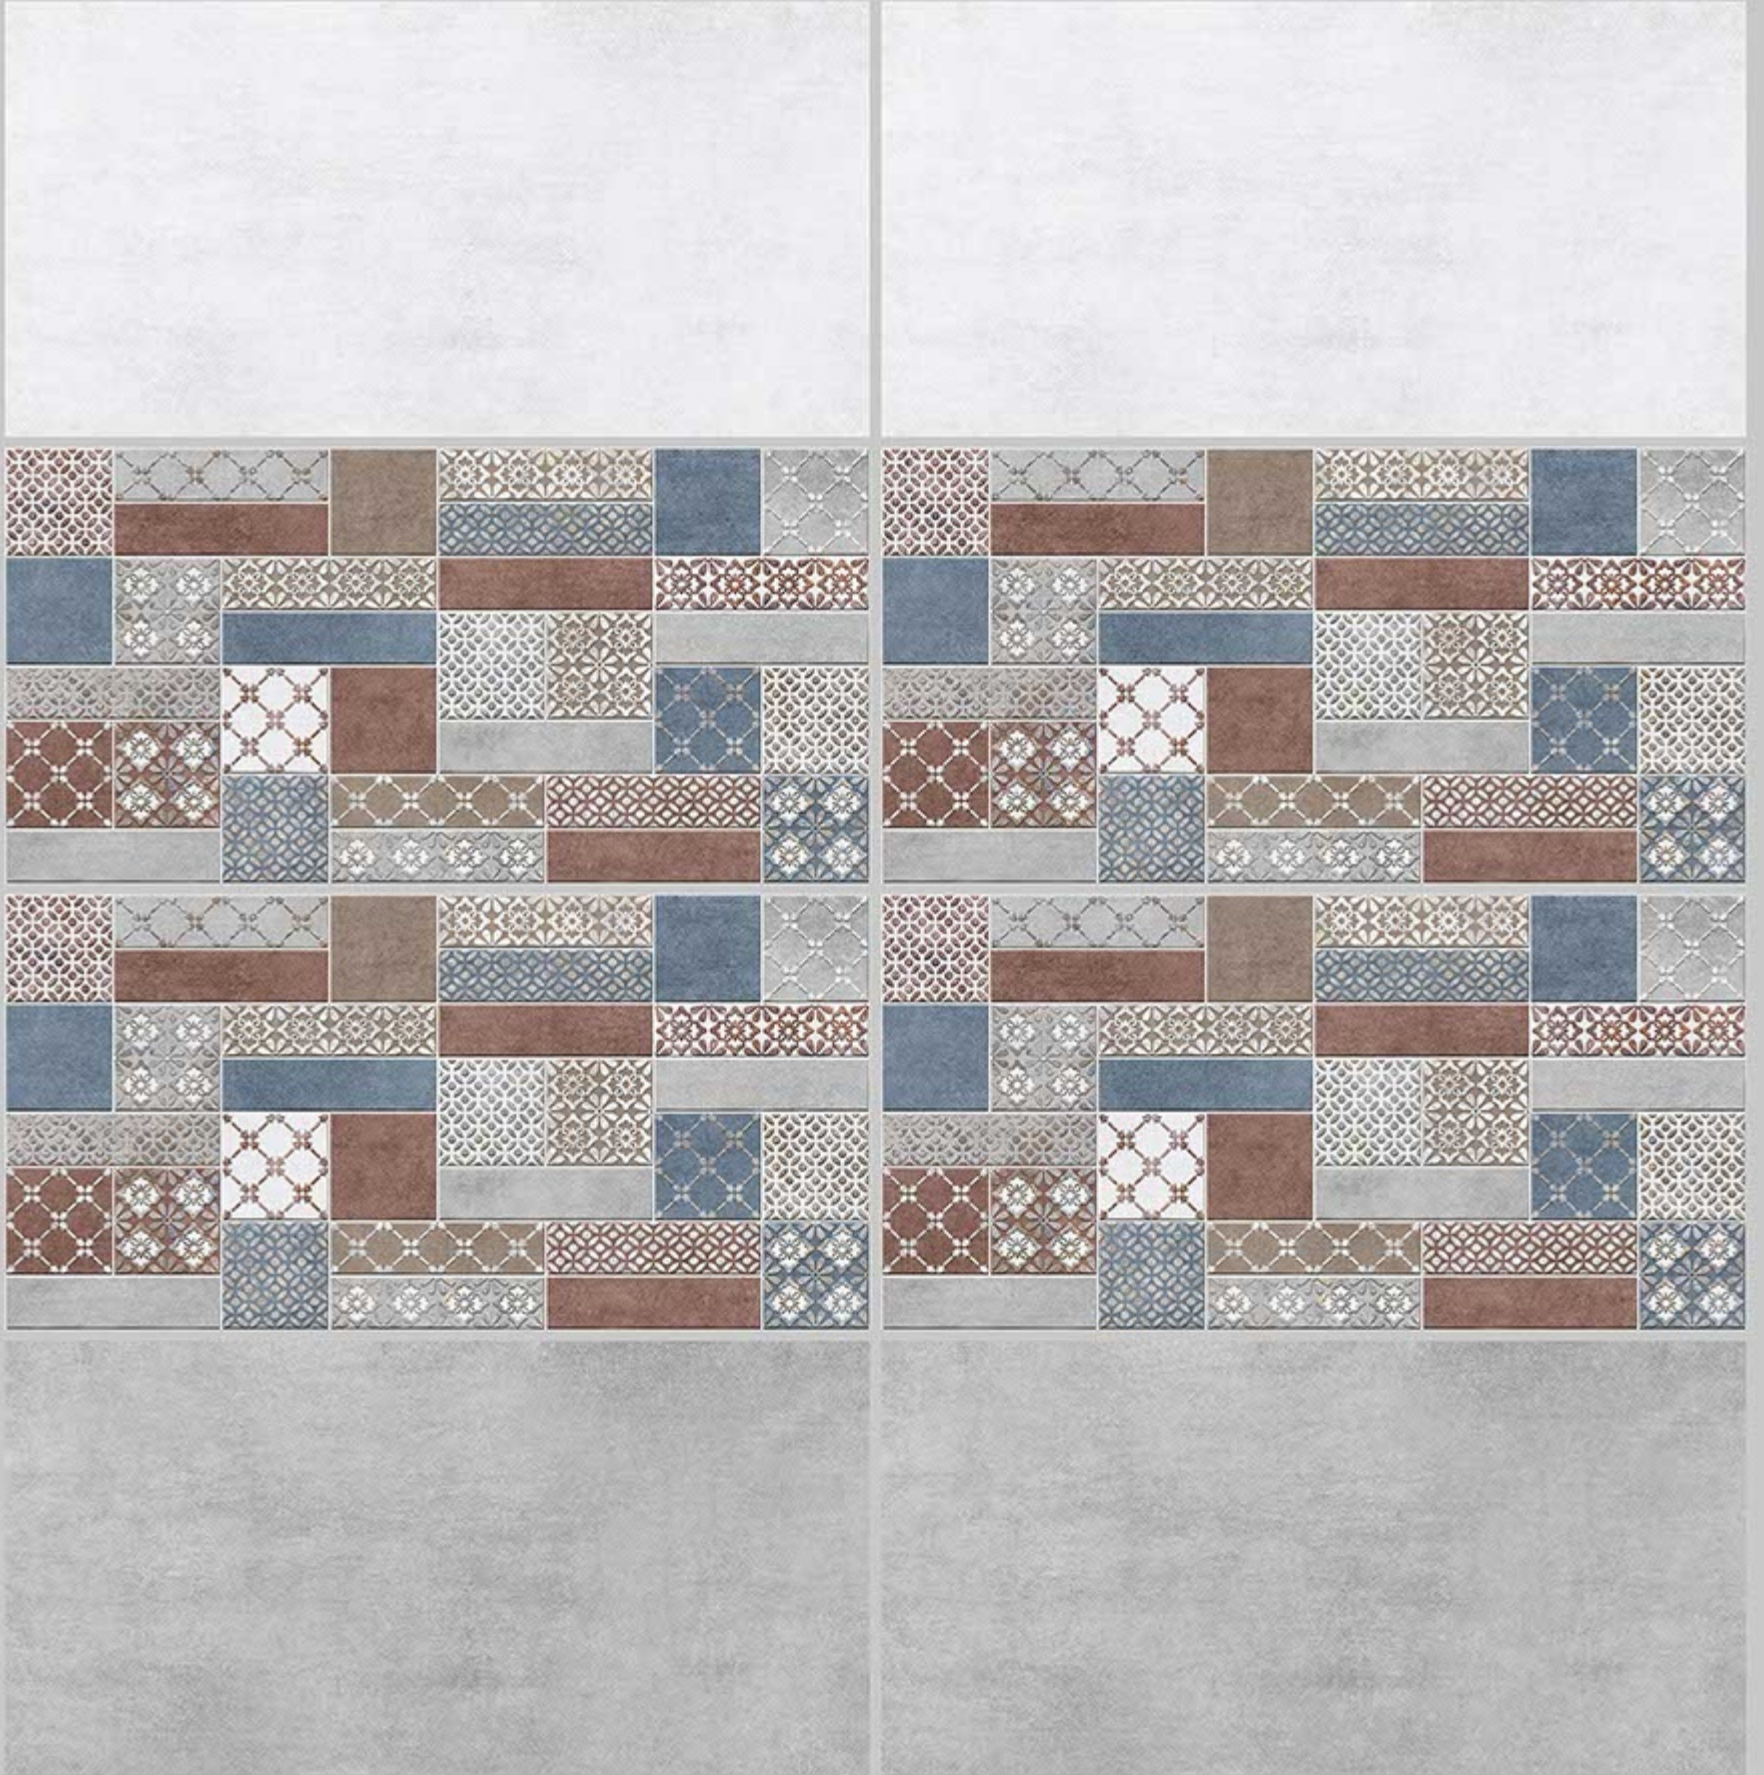

SKY WORLD CERAMIC