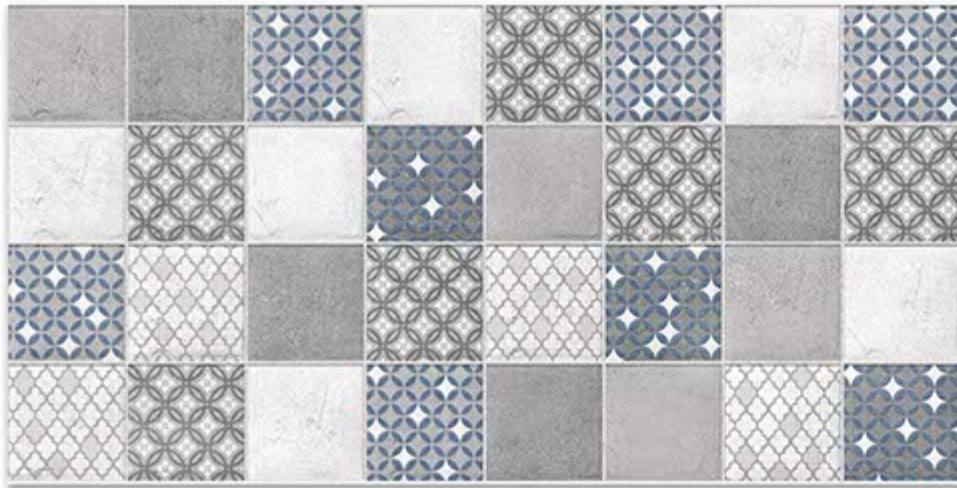

SKY WORLD CERAMIC

Tile Shown
7056

resistant to salts | eco sustainable | fire proof | frost proof | random desing

Finish:MATT

7057-LT

7057-HL-1

7057-DK

DIGITAL 300X
WALL TILES 600mm