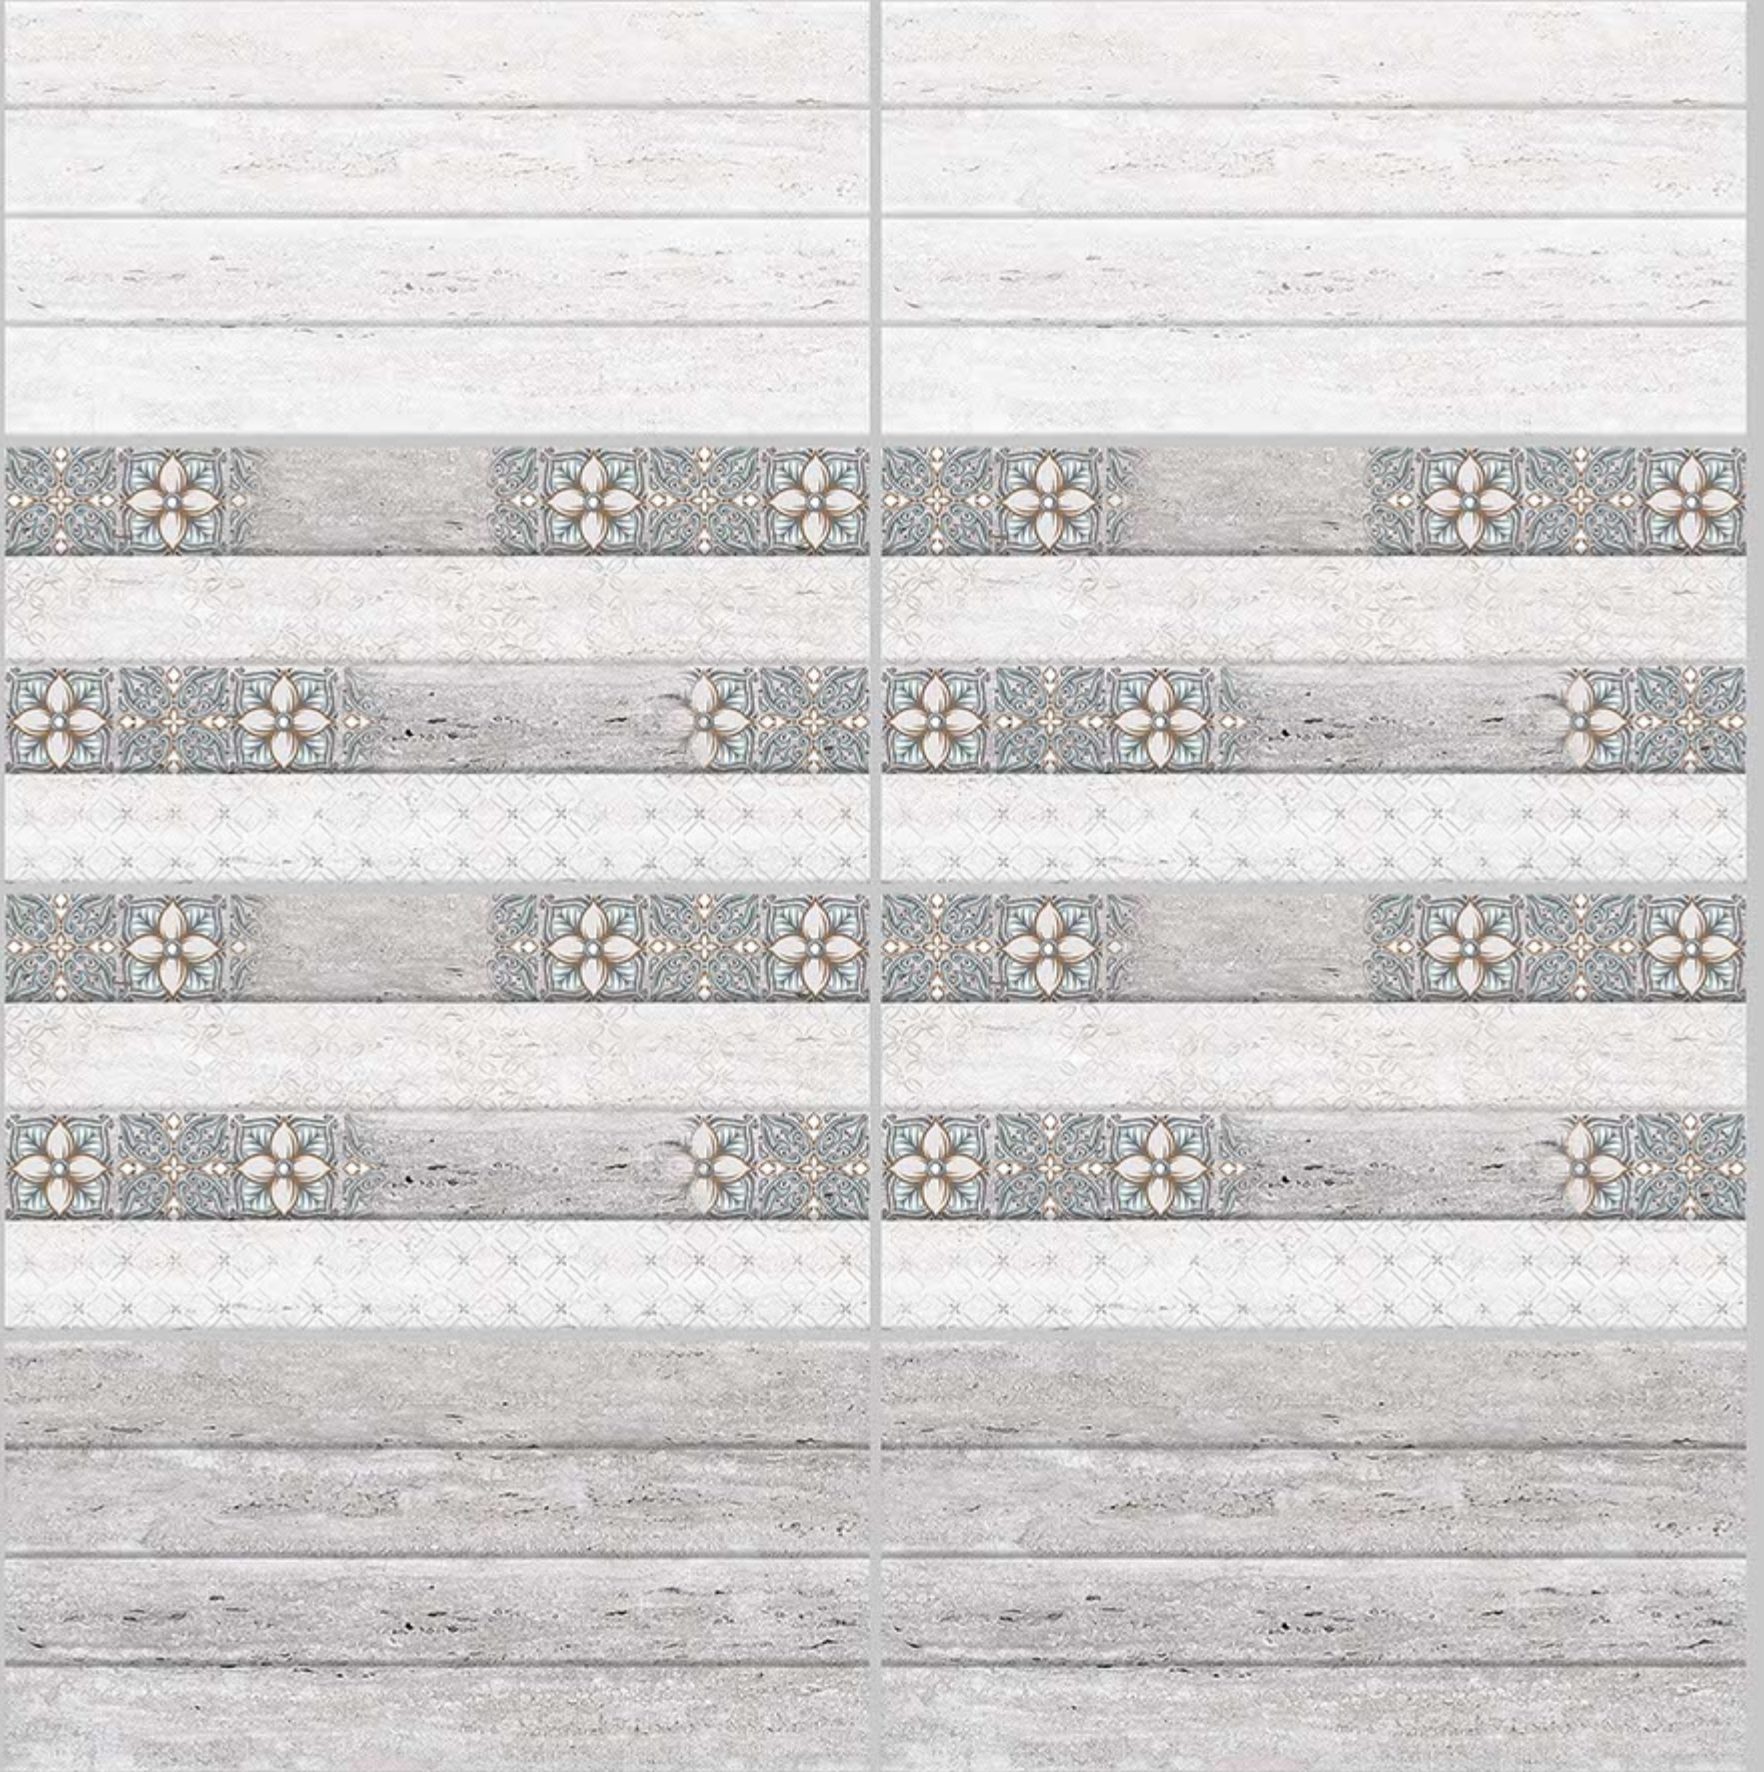

7090-HL-1

7090-DK

DIGITAL 300X
WALL TILES 600mm

SKY WORLD CERAMIC

Tile Shown
7090

resistant to salts | eco sustainable | fire proof | frost proof | random desing

Finish:MATT

7091-LT