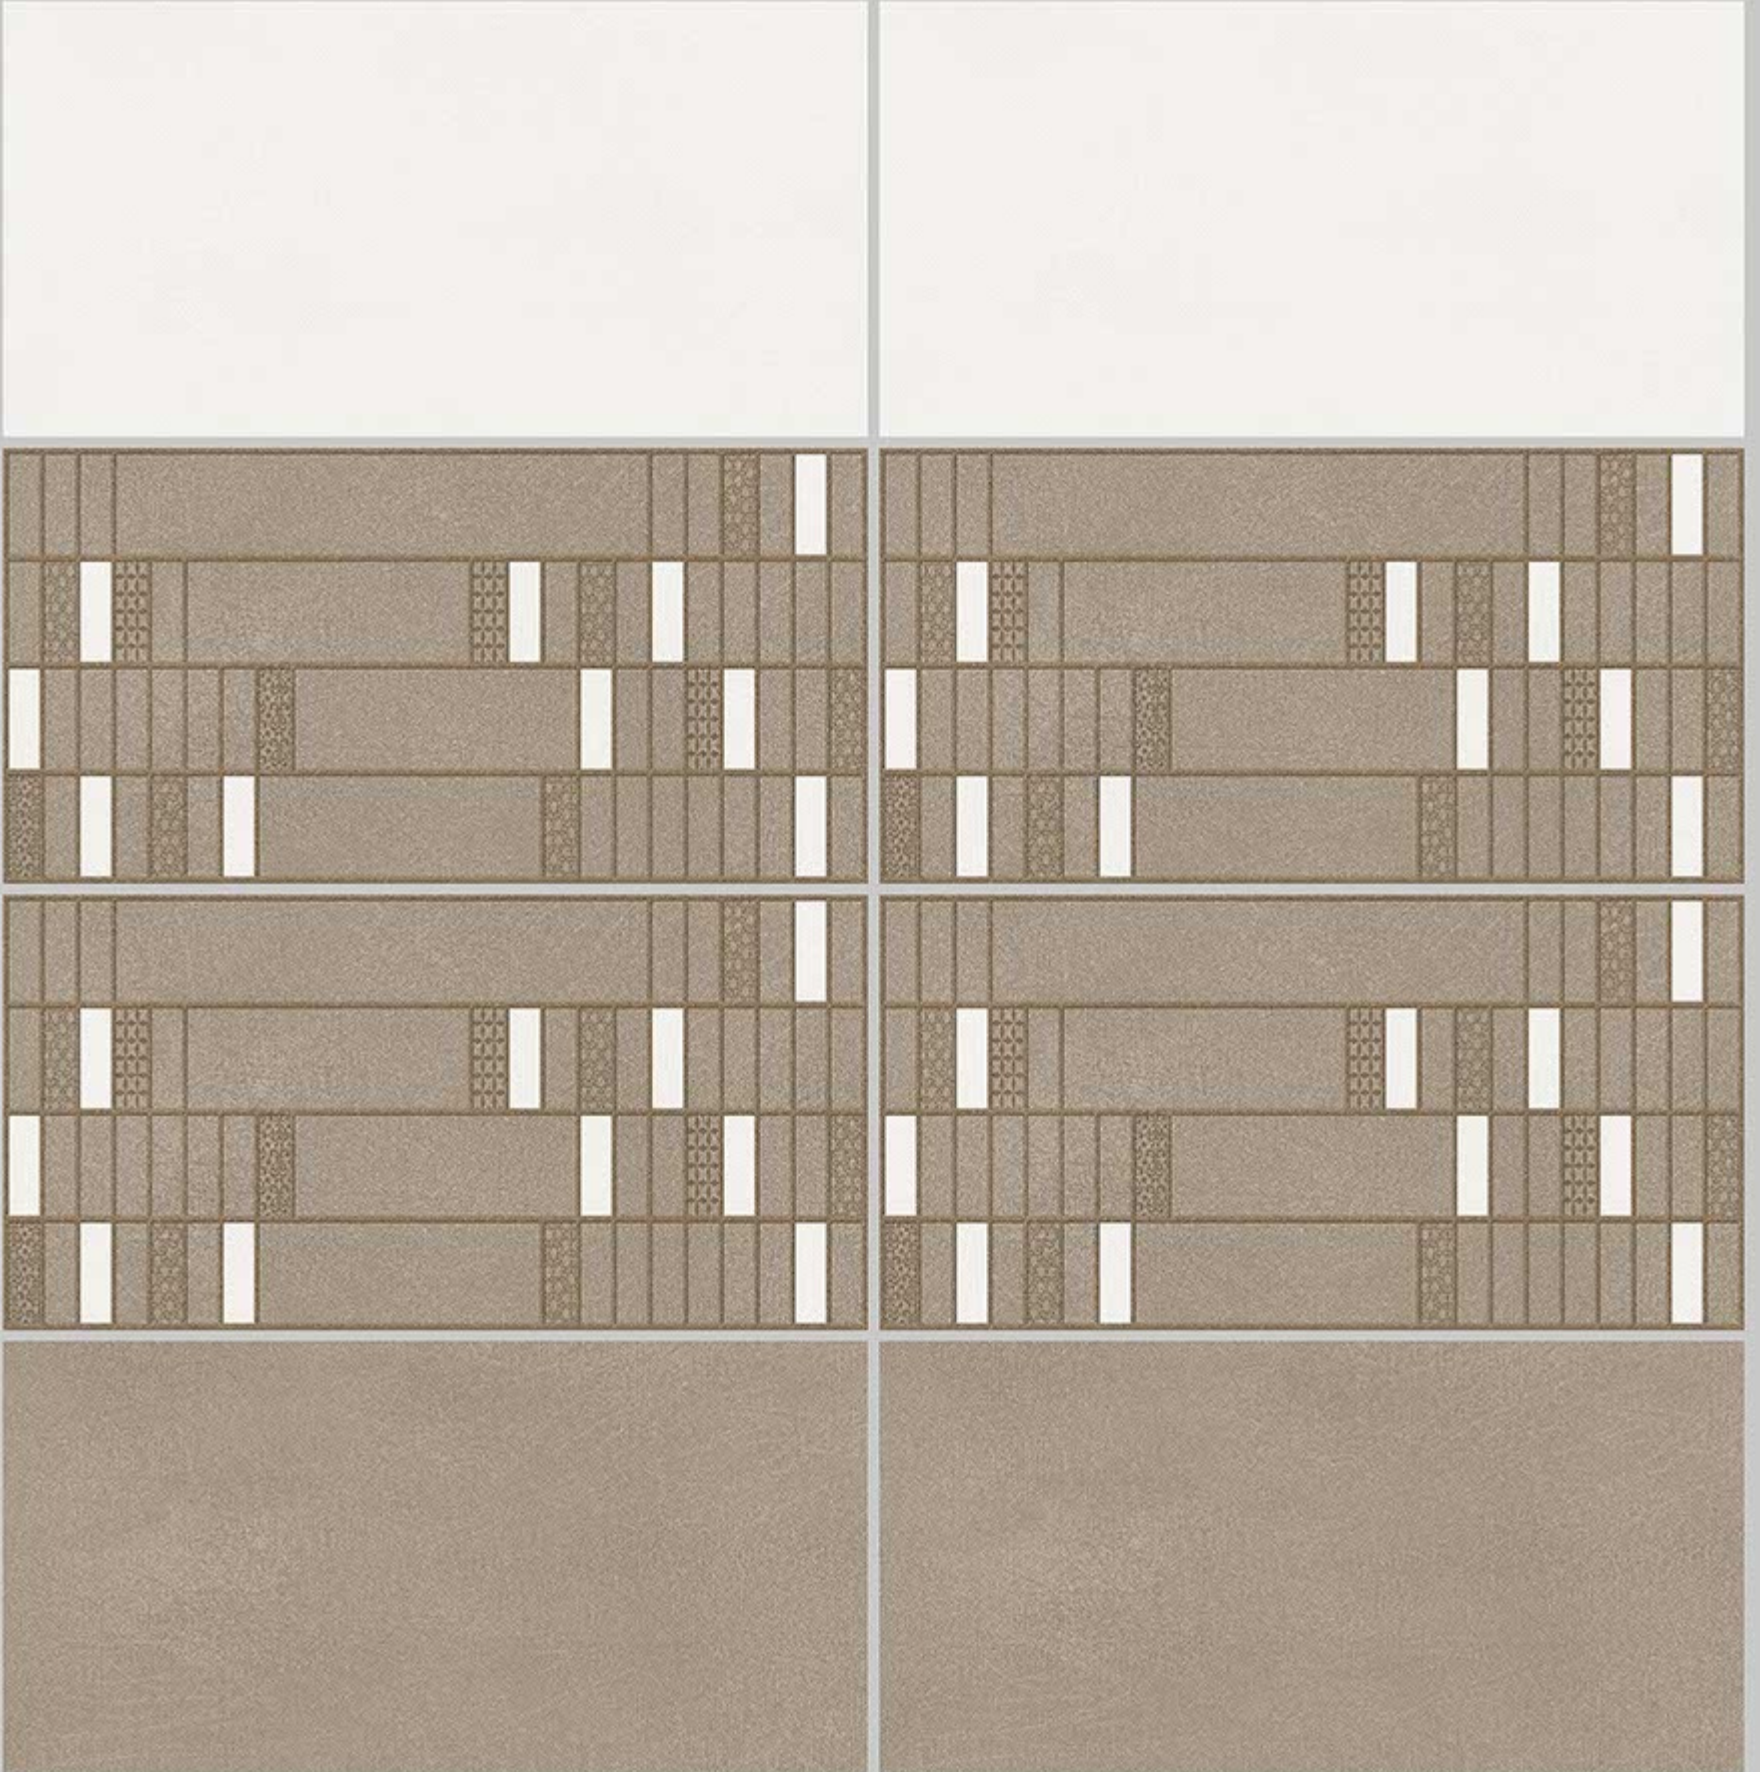

SKY WORLD CERAMIC