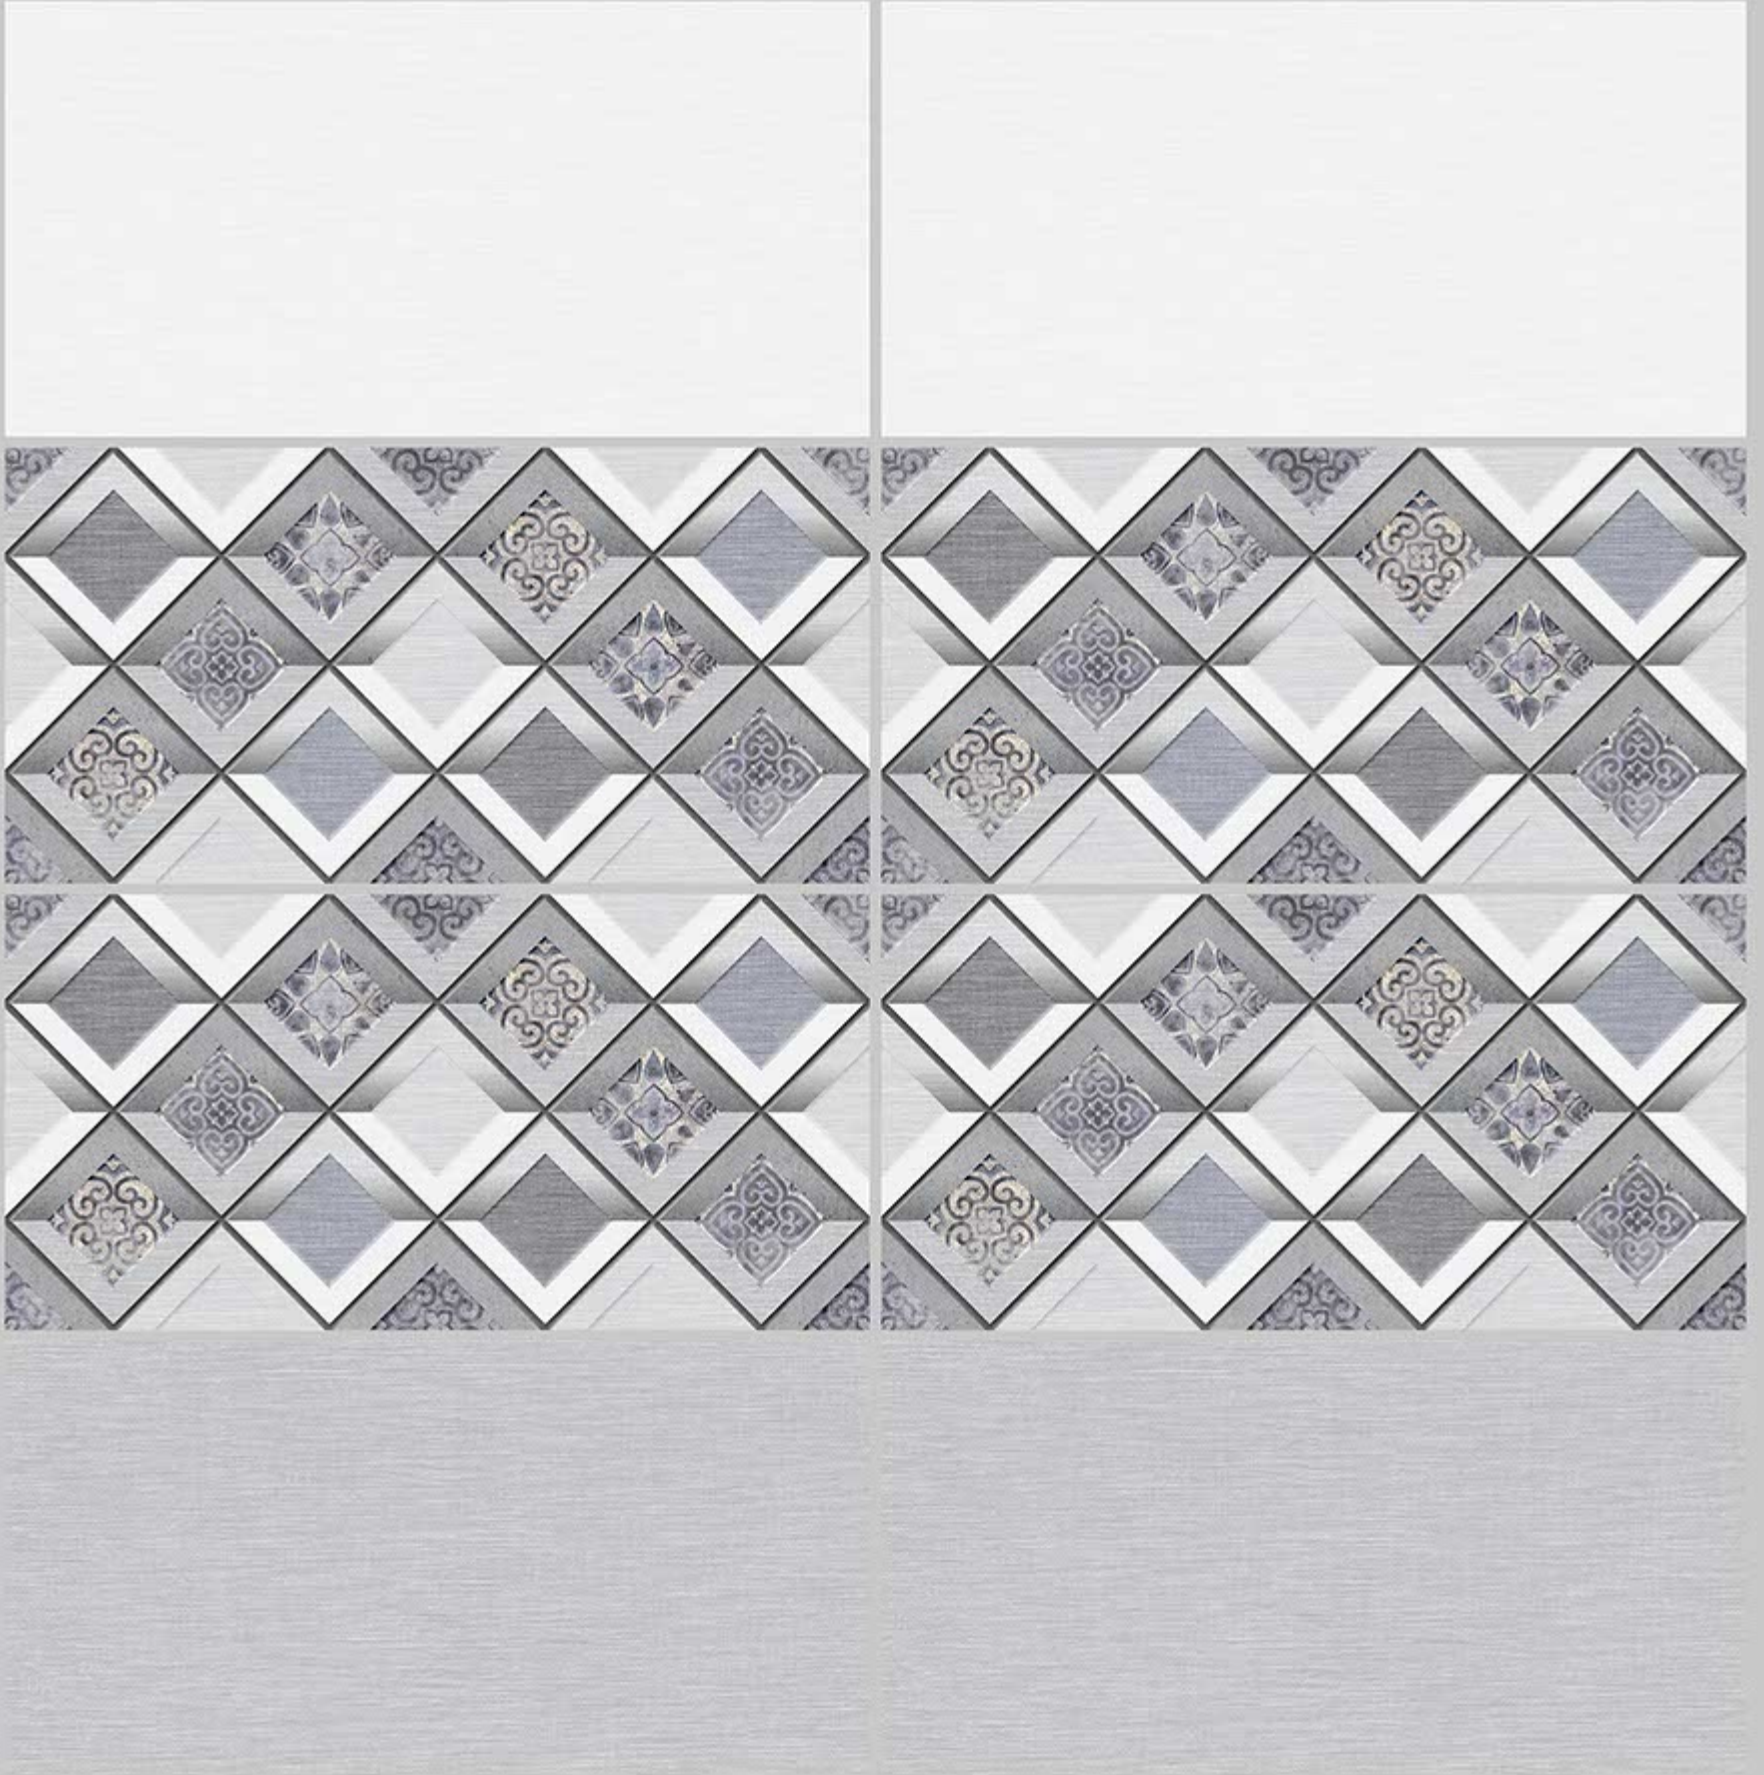

7092-HL-1

7092-DK

DIGITAL 300X
WALL TILES 600mm

SKY WORLD CERAMIC

Tile Shown
7092

resistant to salts | eco sustainable | fire proof | frost proof | random desing

Finish:MATT

7093-LT