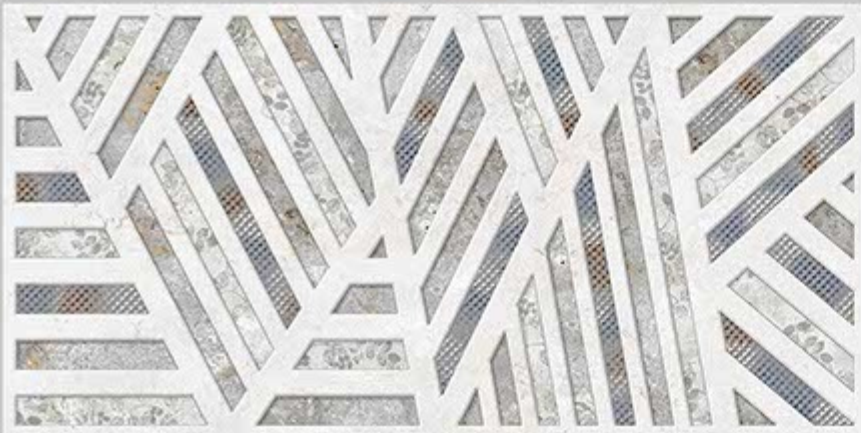

Tile Shown
7073