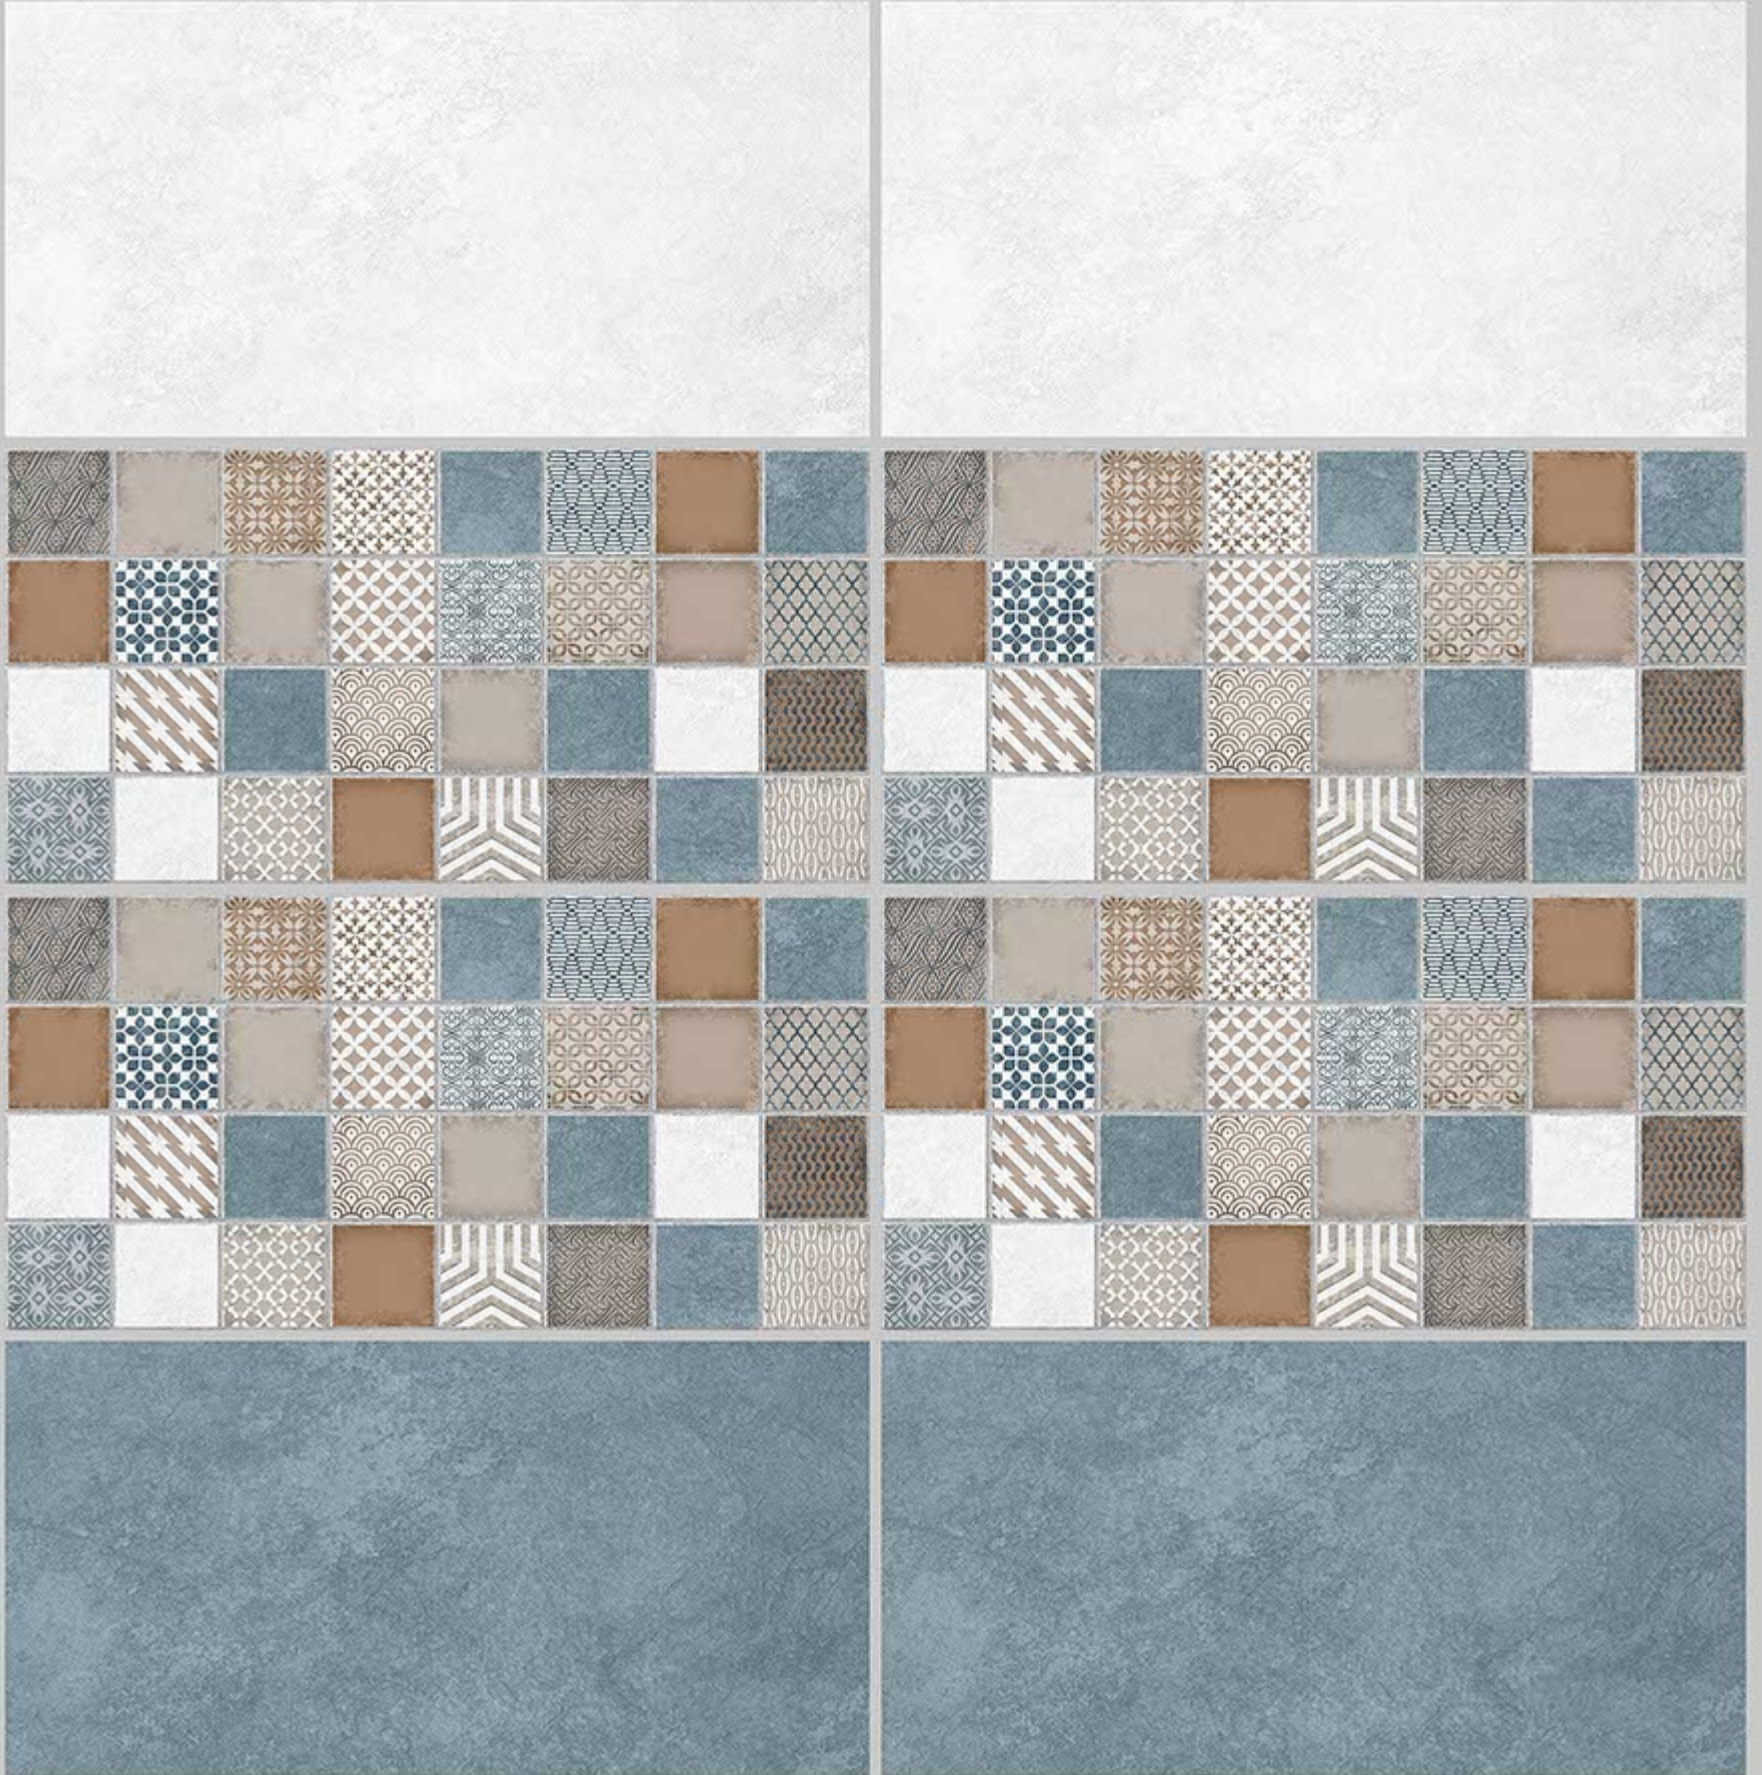

SKY WORLD CERAMIC