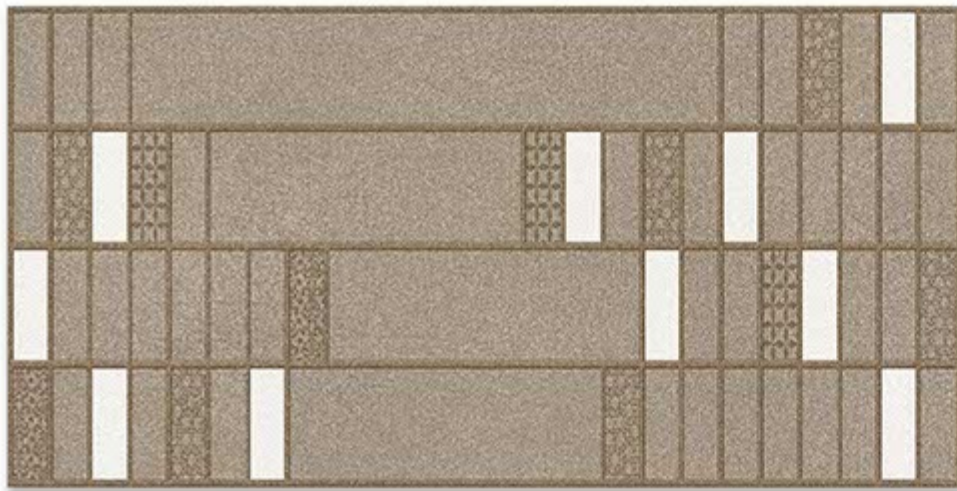

SKY WORLD CERAMIC

Tile Shown
7066

resistant to salts | eco sustainable | fire proof | frost proof | random desing

Finish:MATT

7067-LT

7067-HL-1

7067-DK

DIGITAL 300X
WALL TILES 600mm