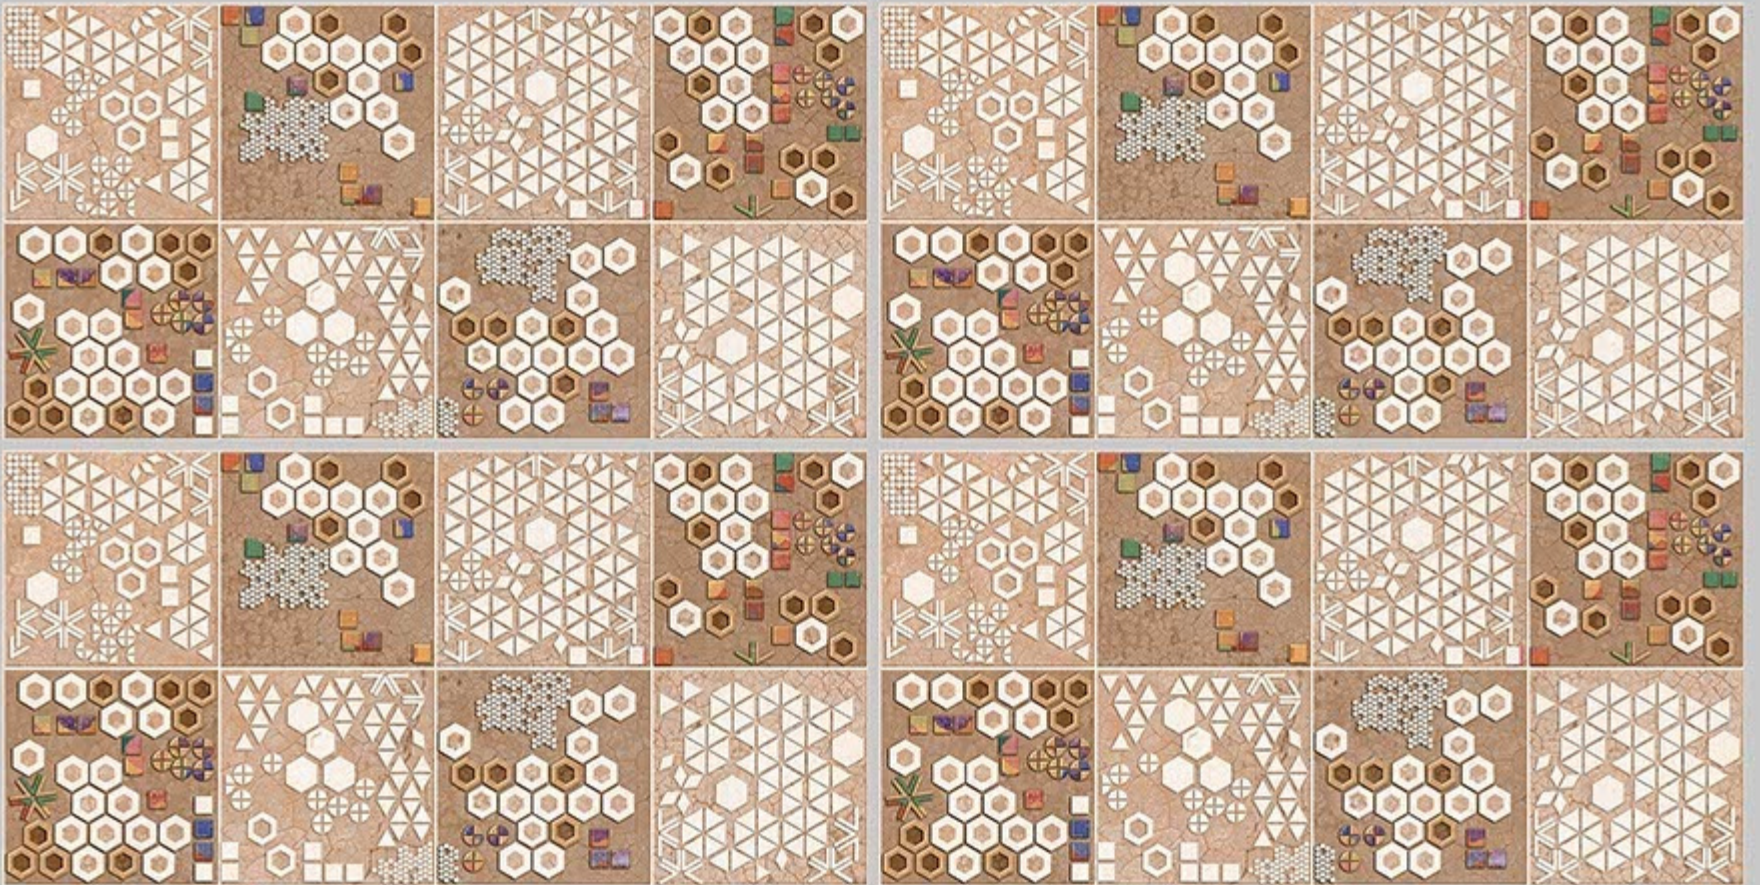

Tile Shown
7071