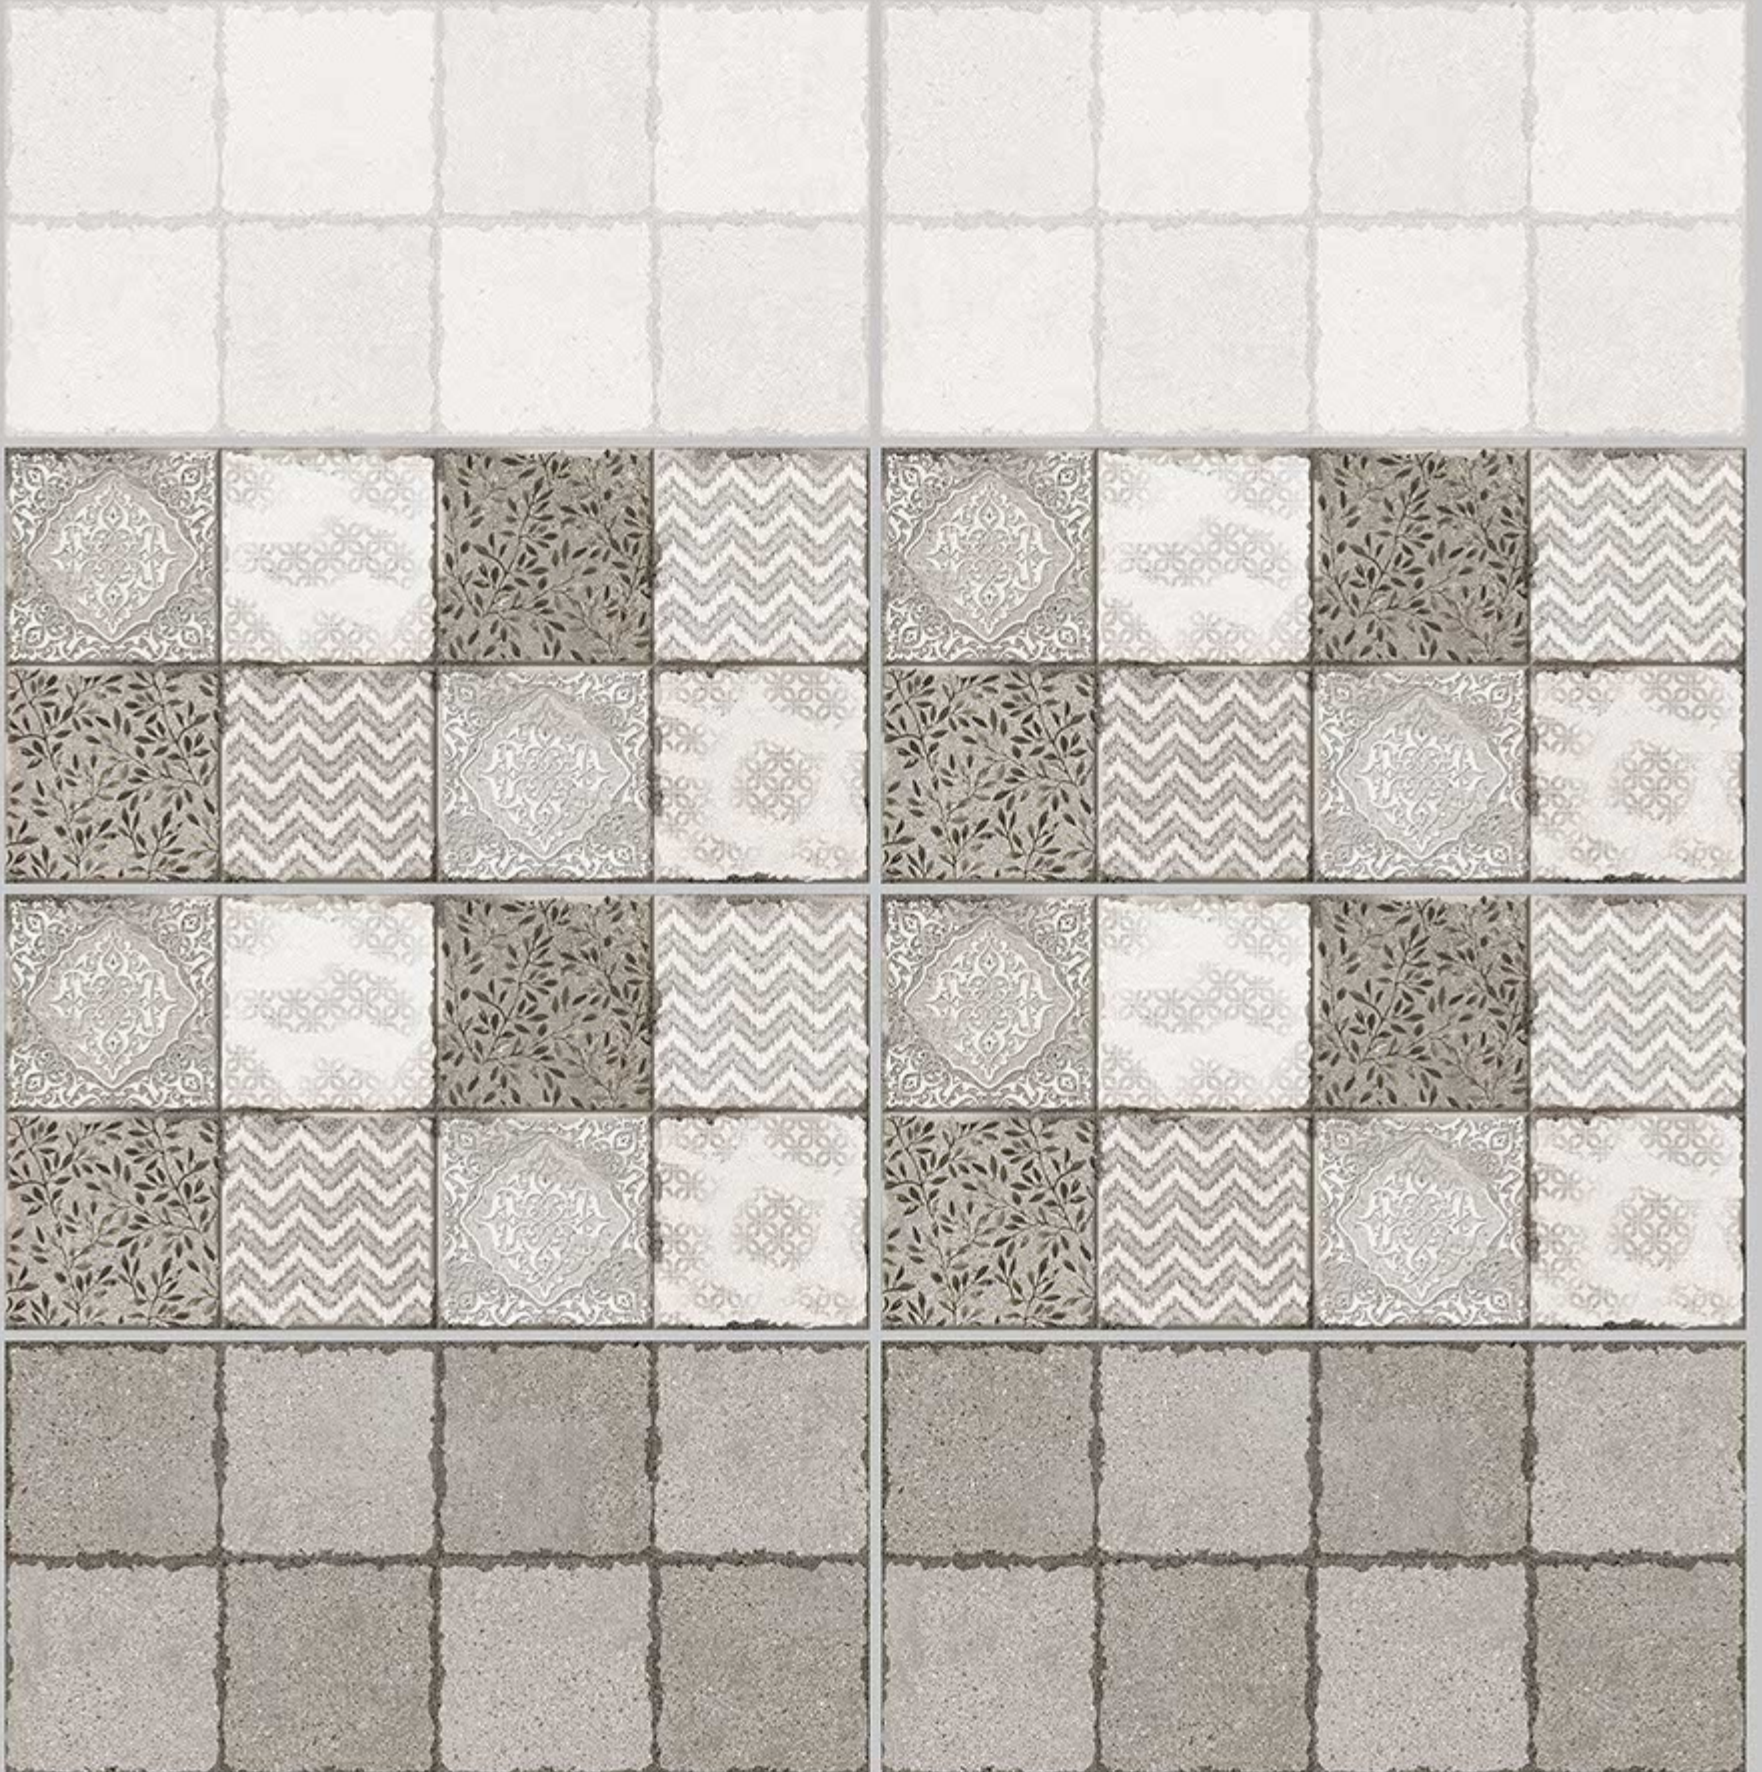

7087-HL-1

7087-DK

DIGITAL 300X
WALL TILES 600mm

SKY WORLD CERAMIC

Tile Shown
7087

resistant to salts | eco sustainable | fire proof | frost proof | random desing

Finish:MATT

7088-LT