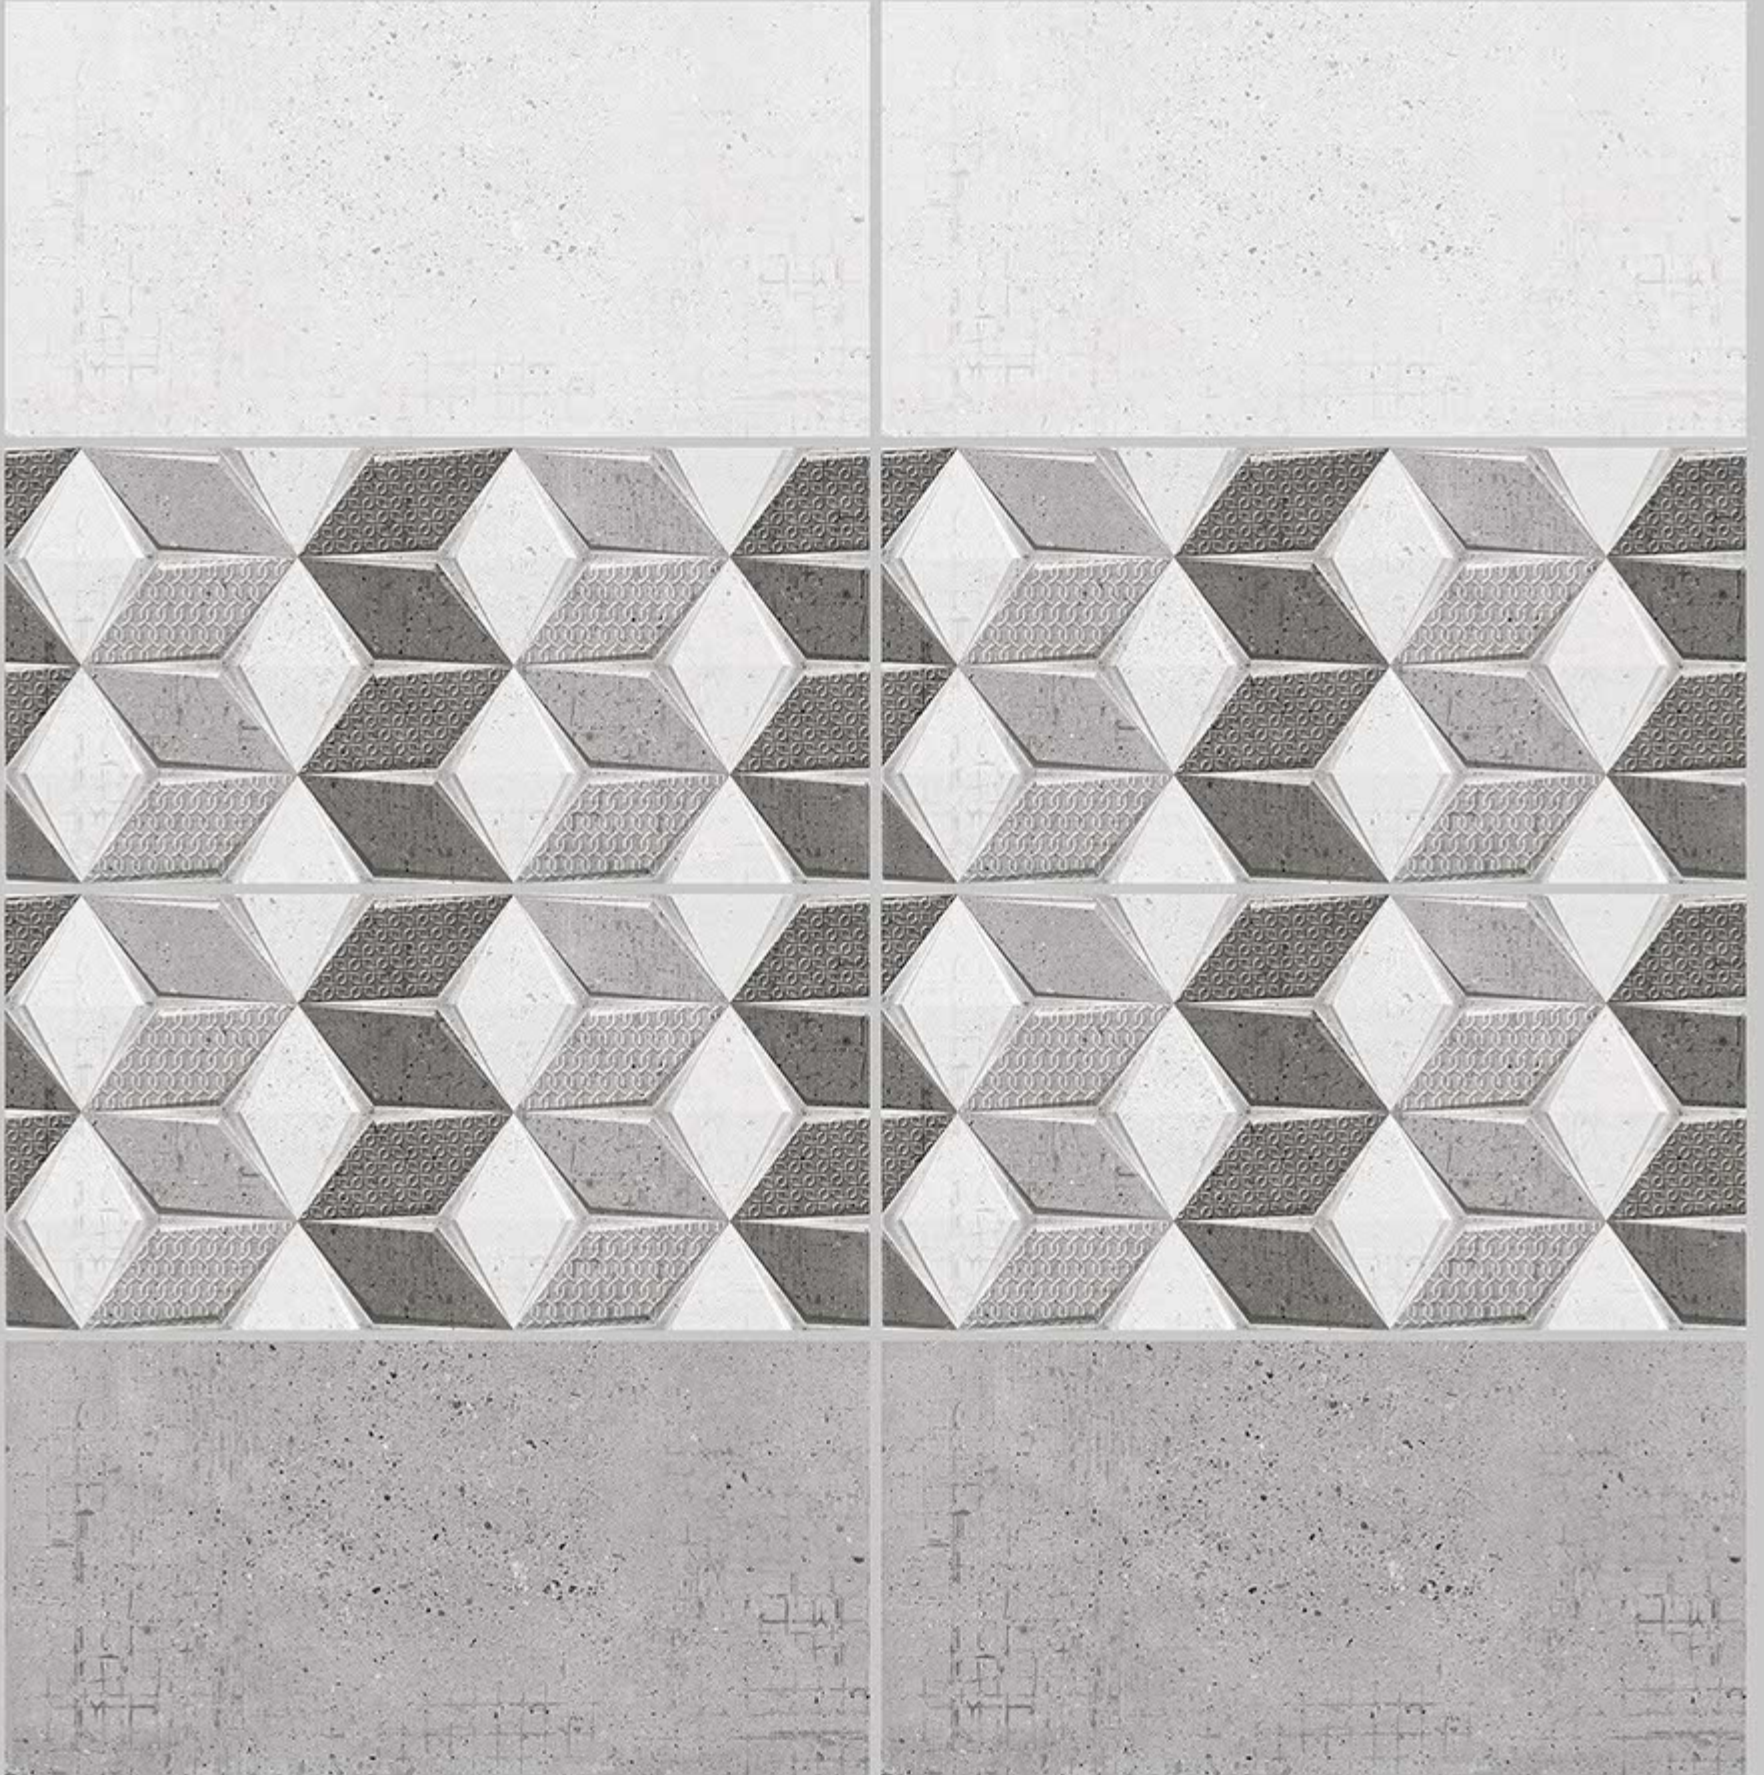

SKY WORLD CERAMIC