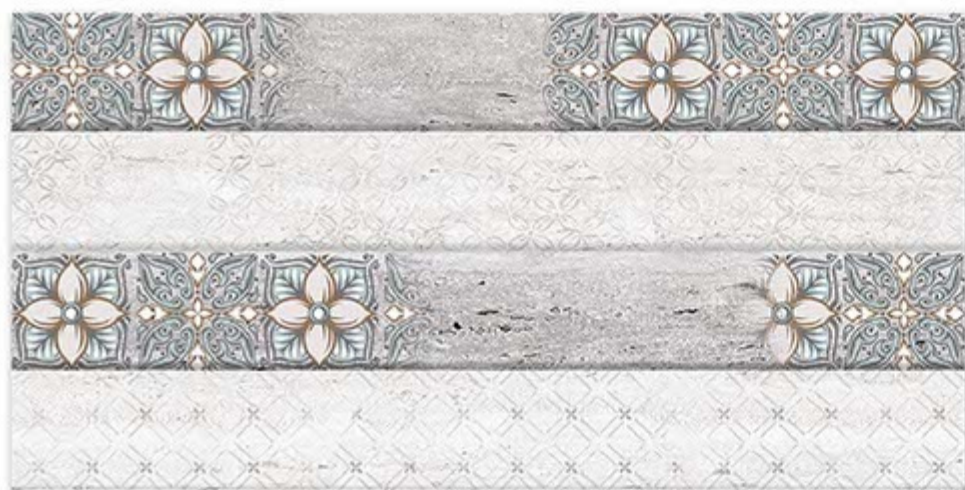

7089-HL-1

7089-DK

DIGITAL 300X
WALL TILES 600mm

SKY WORLD CERAMIC

Tile Shown
7089

resistant to salts | eco sustainable | fire proof | frost proof | random desing

Finish:MATT

7090-LT