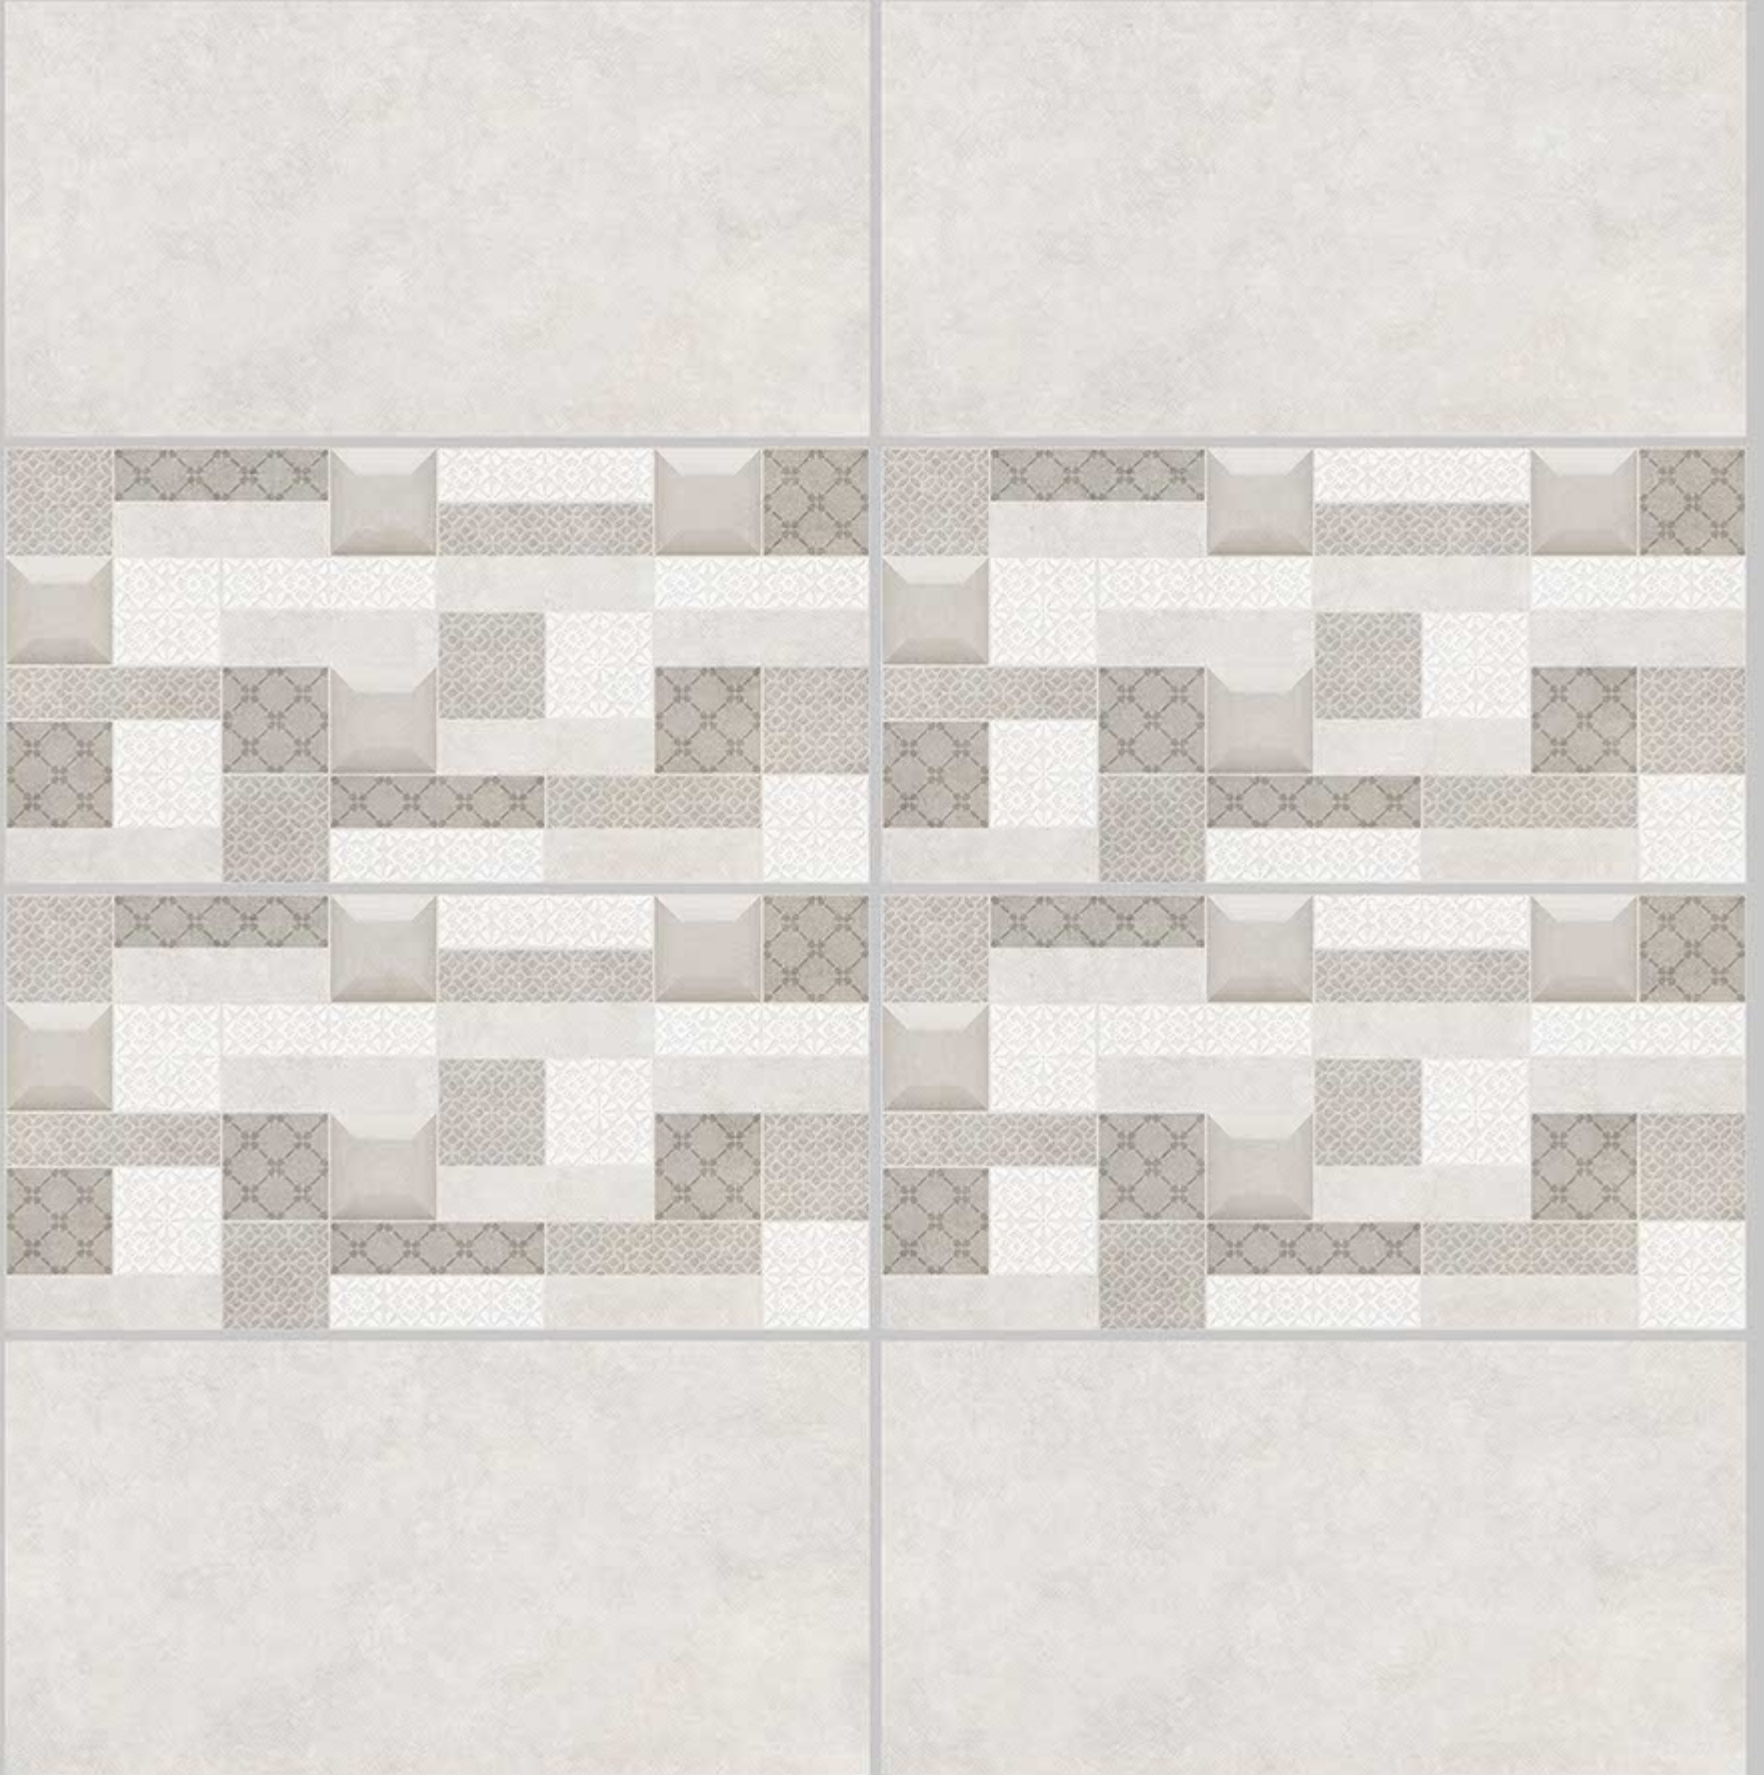

SKY WORLD CERAMIC