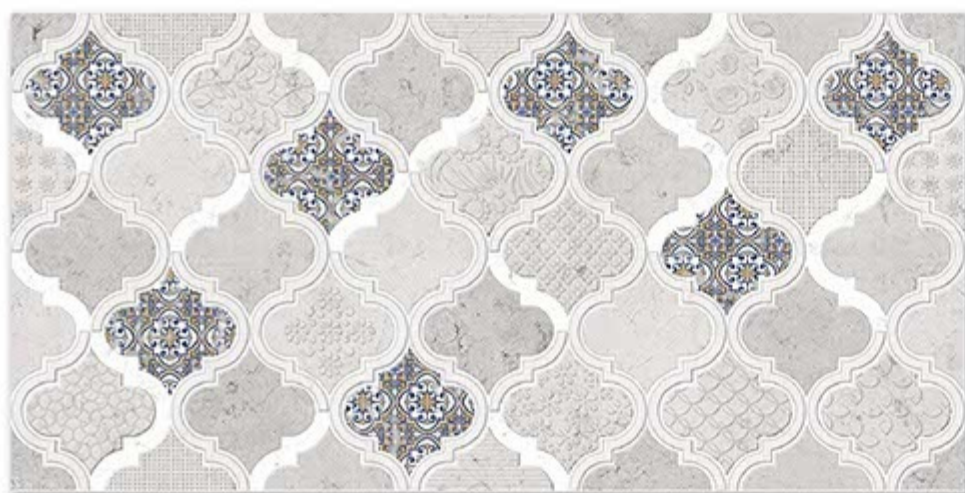

resistant to salts | eco sustainable | fire proof | frost proof | random desing

Finish:MATT

7098-HL-1

DIGITAL 300X
WALL TILES 600mm