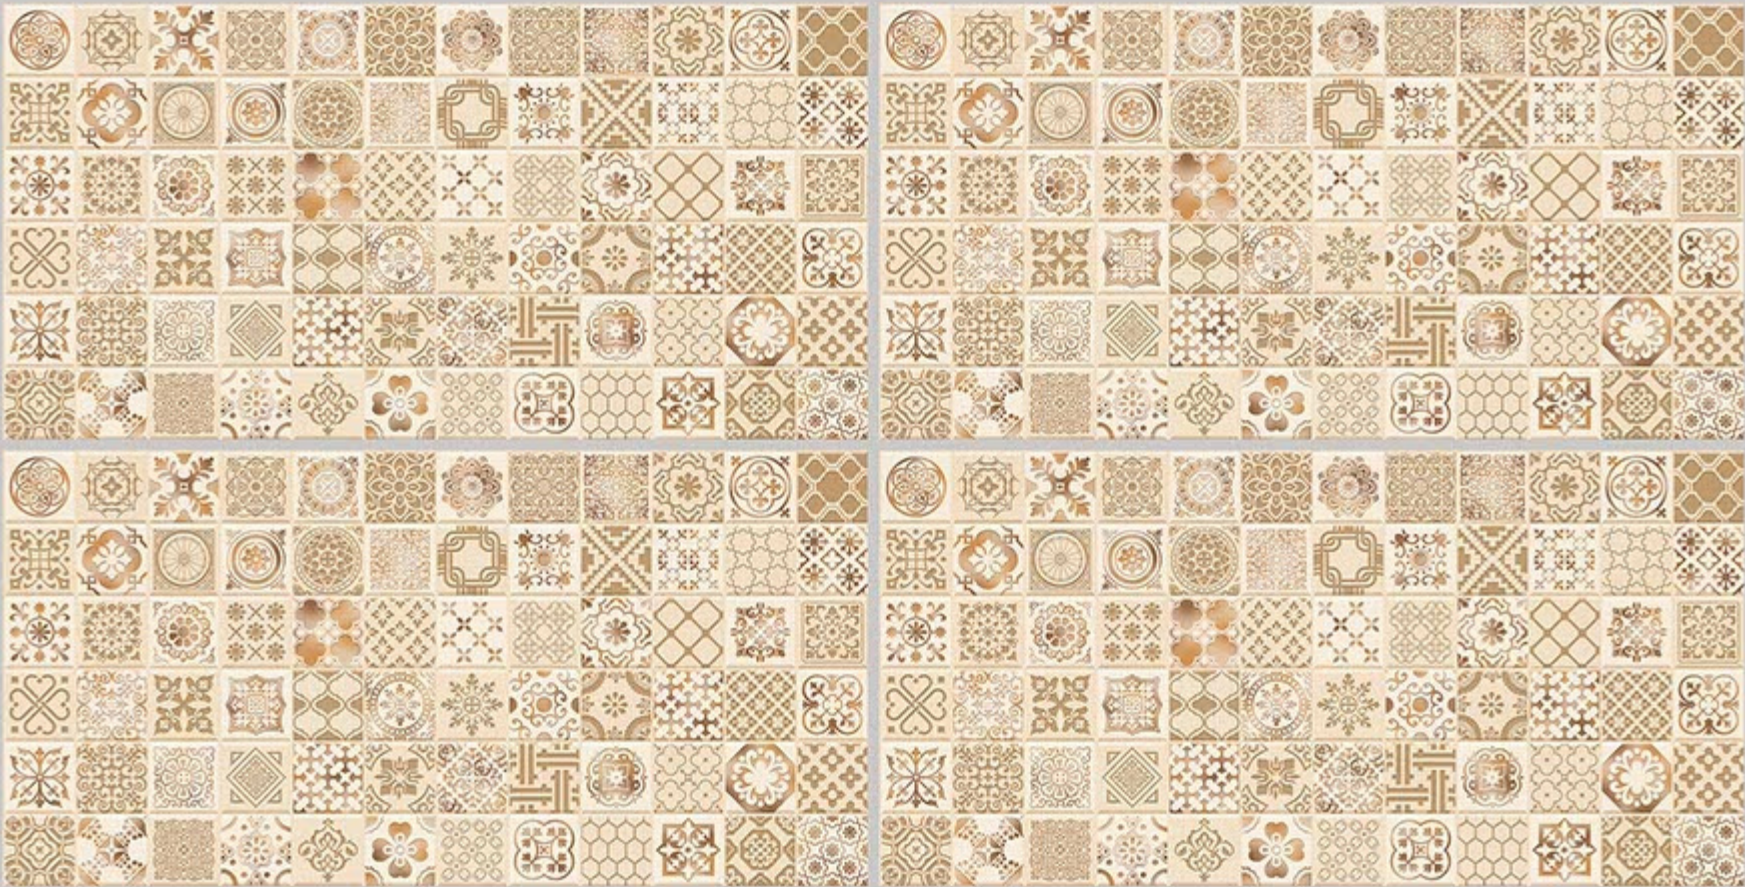

SKY WORLD CERAMIC