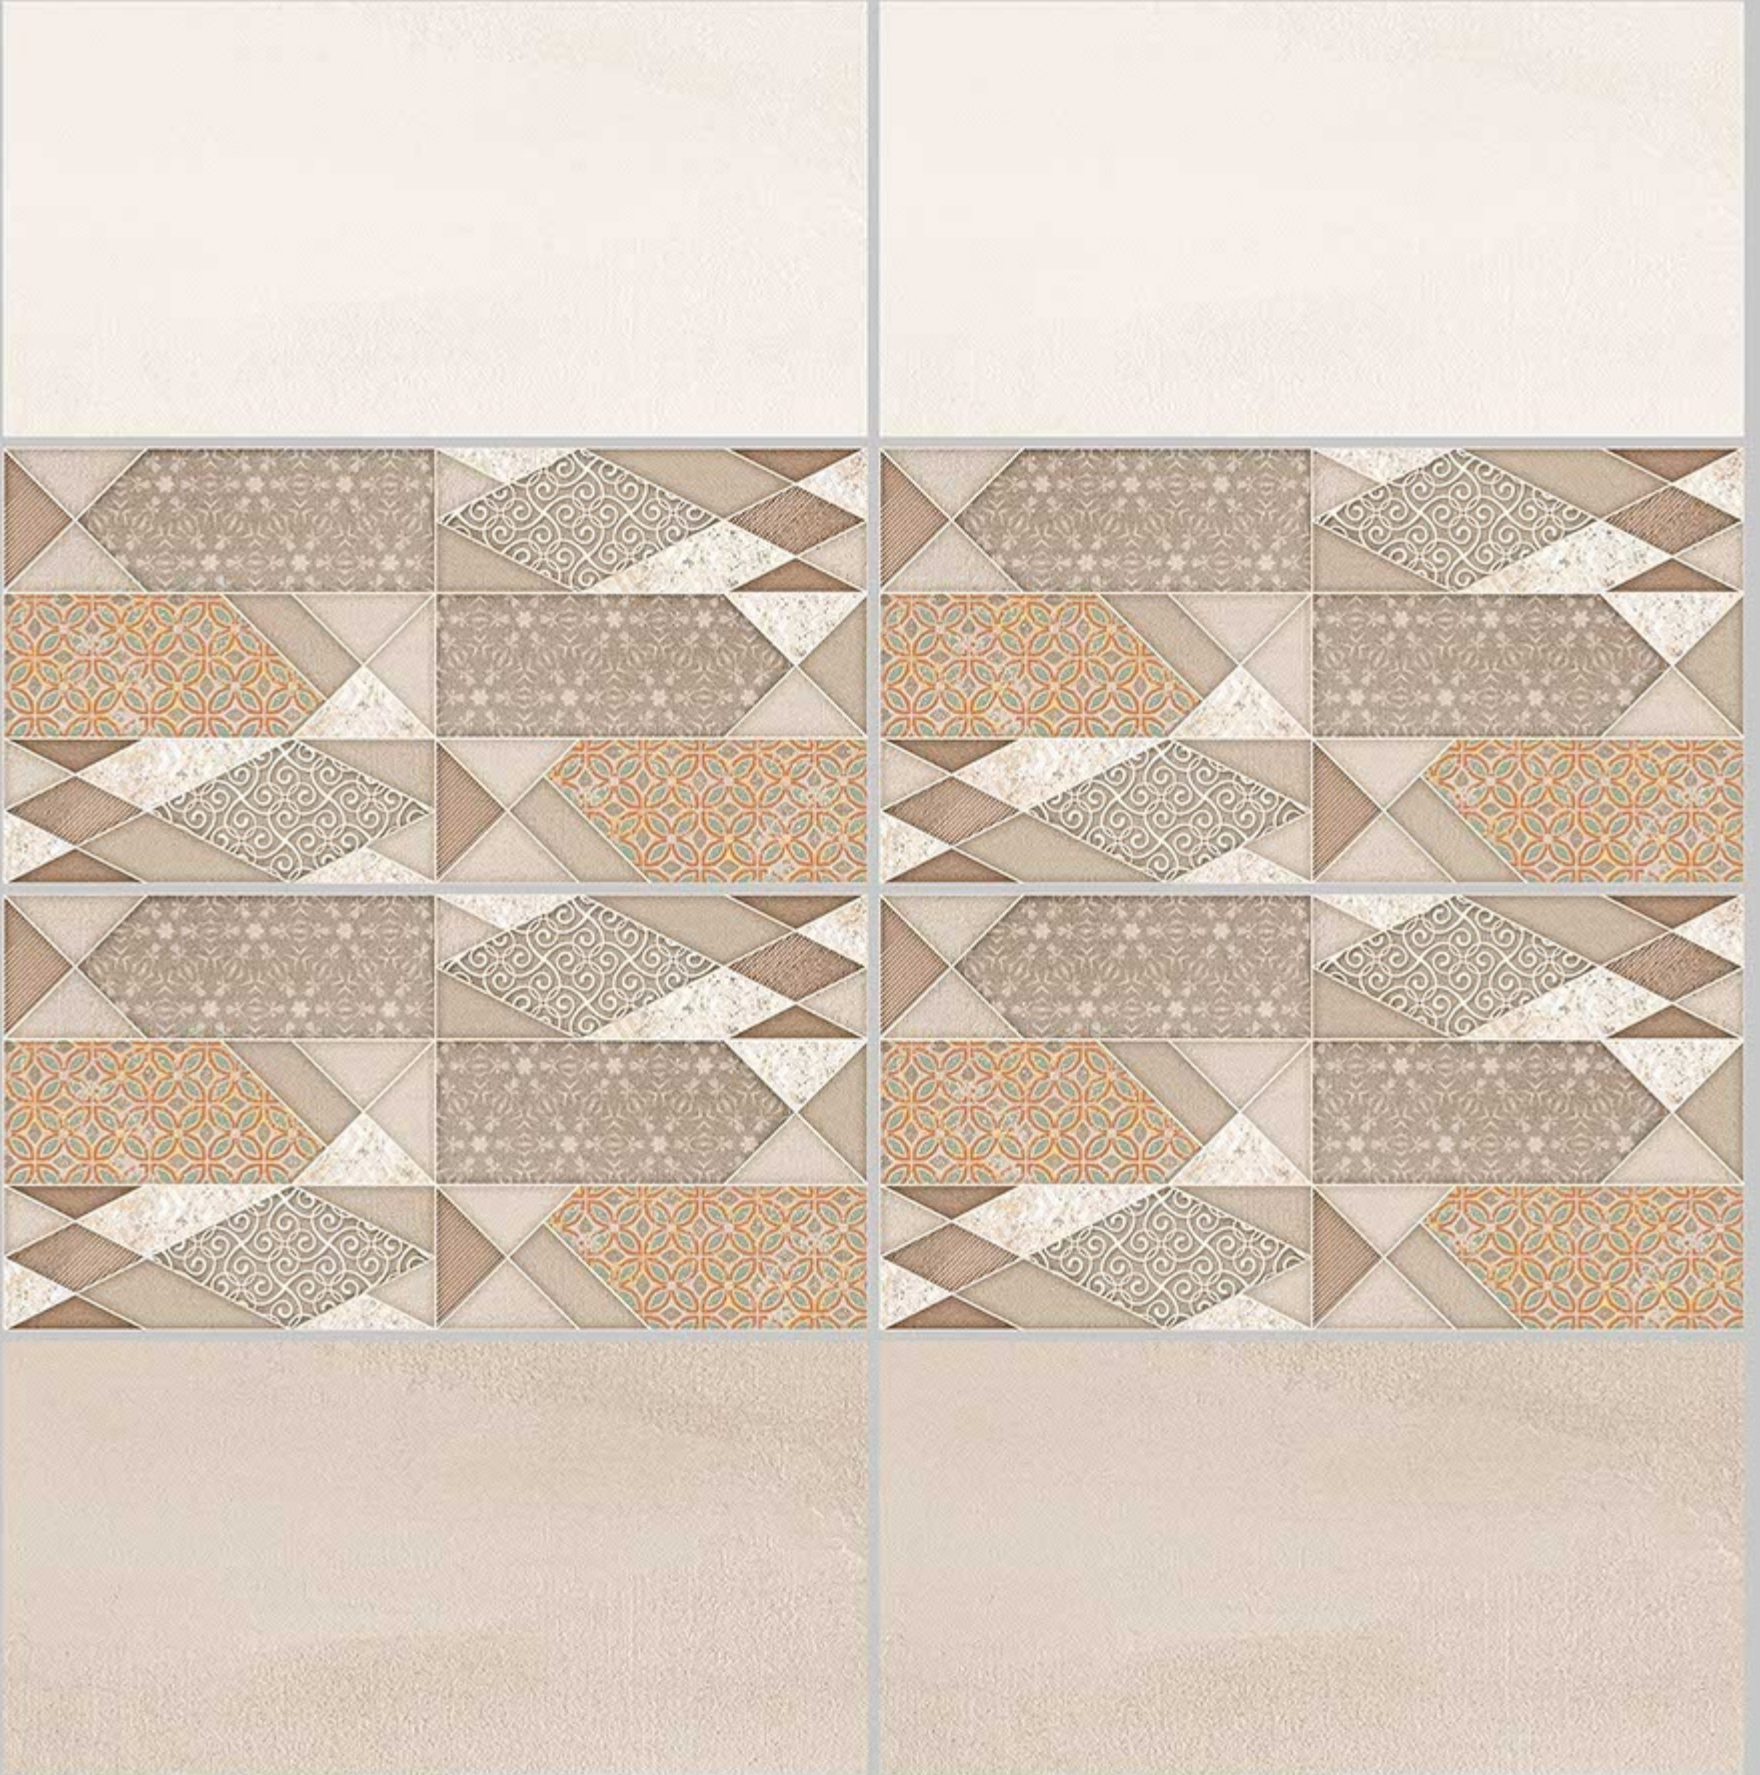

7097-HI-1

7097-HL-2

7097-DK

DIGITAL 300X
WALL TILES 600mm

SKY WORLD CERAMIC

Tile Shown
7097

resistant to salts | eco sustainable | fire proof | frost proof | random desing

Finish:MATT