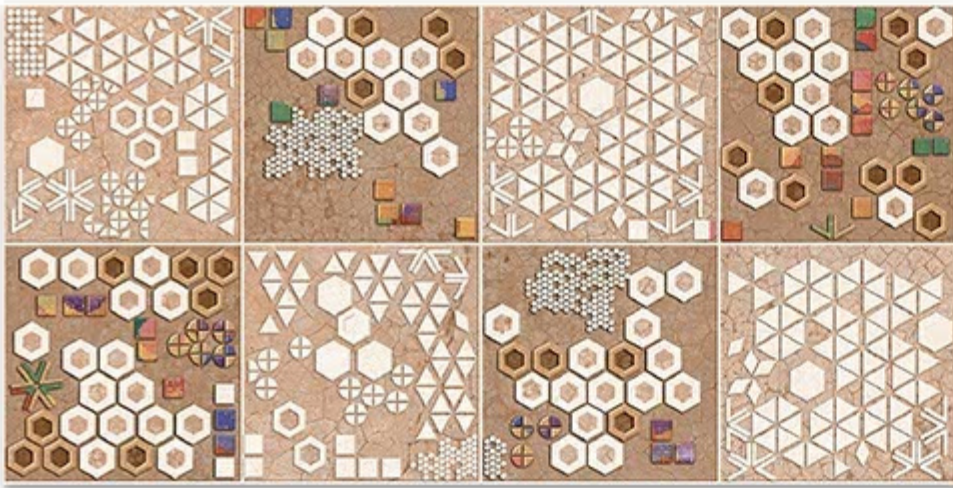

SKY WORLD CERAMIC

Tile Shown
7070

resistant to salts | eco sustainable | fire proof | frost proof | random desing

Finish:MATT

7071-LT

7071-HL-1

7071-DK

DIGITAL 300X
WALL TILES 600mm