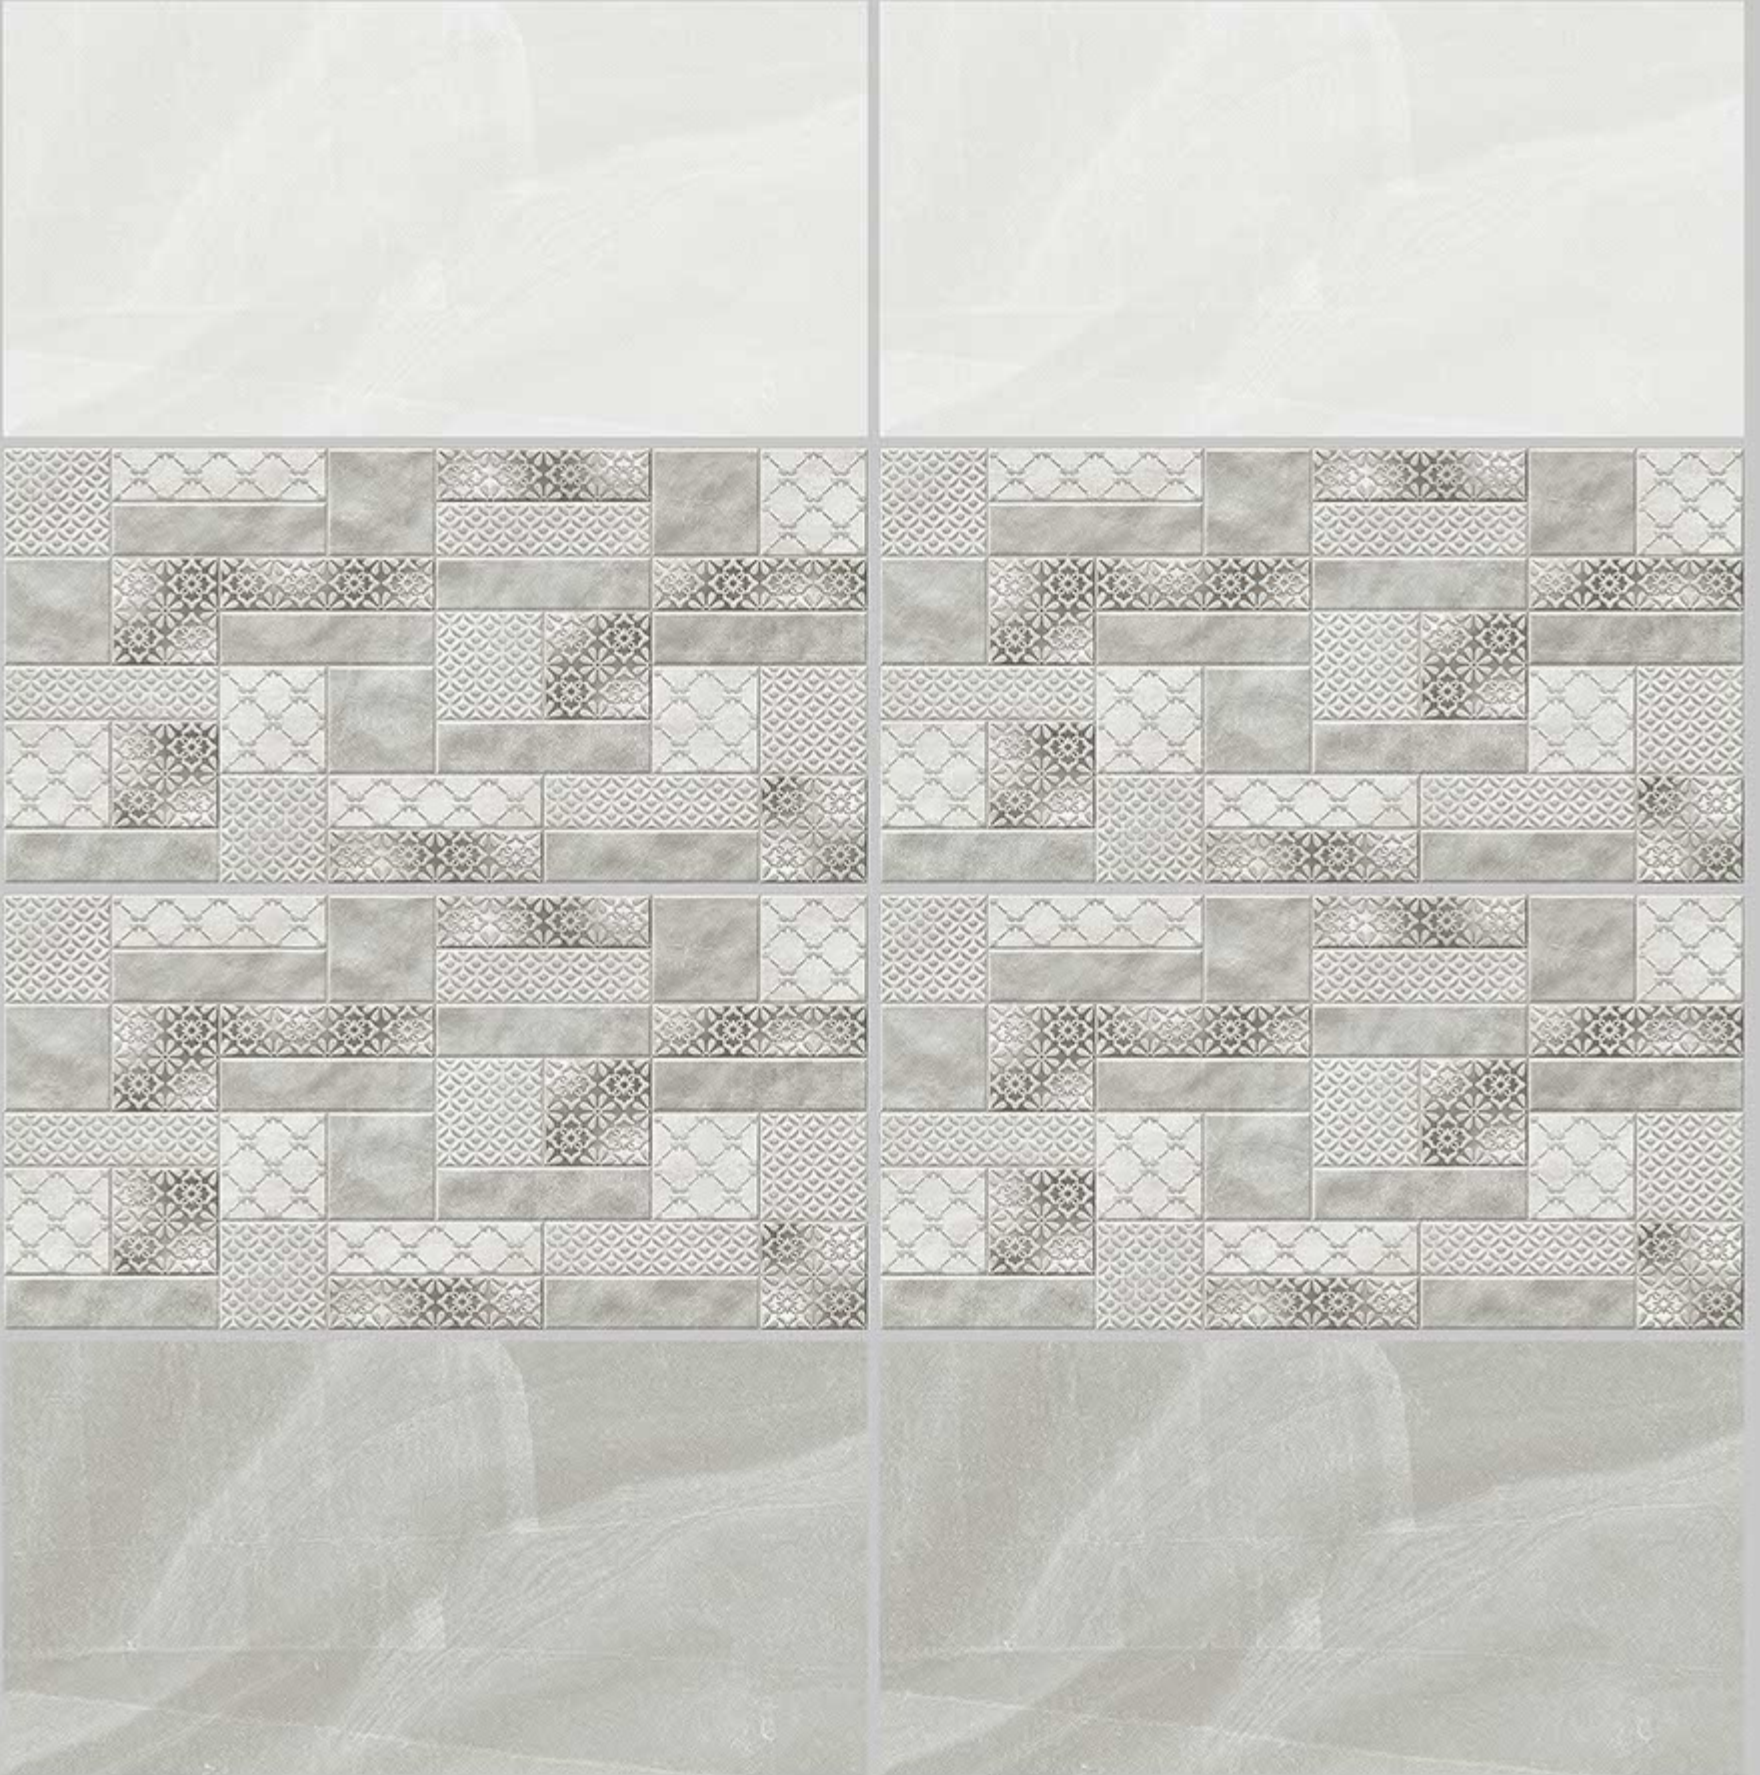

7088-HL-1

7088-DK

DIGITAL 300X
WALL TILES 600mm

SKY WORLD CERAMIC

Tile Shown
7088

resistant to salts | eco sustainable | fire proof | frost proof | random desing

Finish:MATT

7089-LT