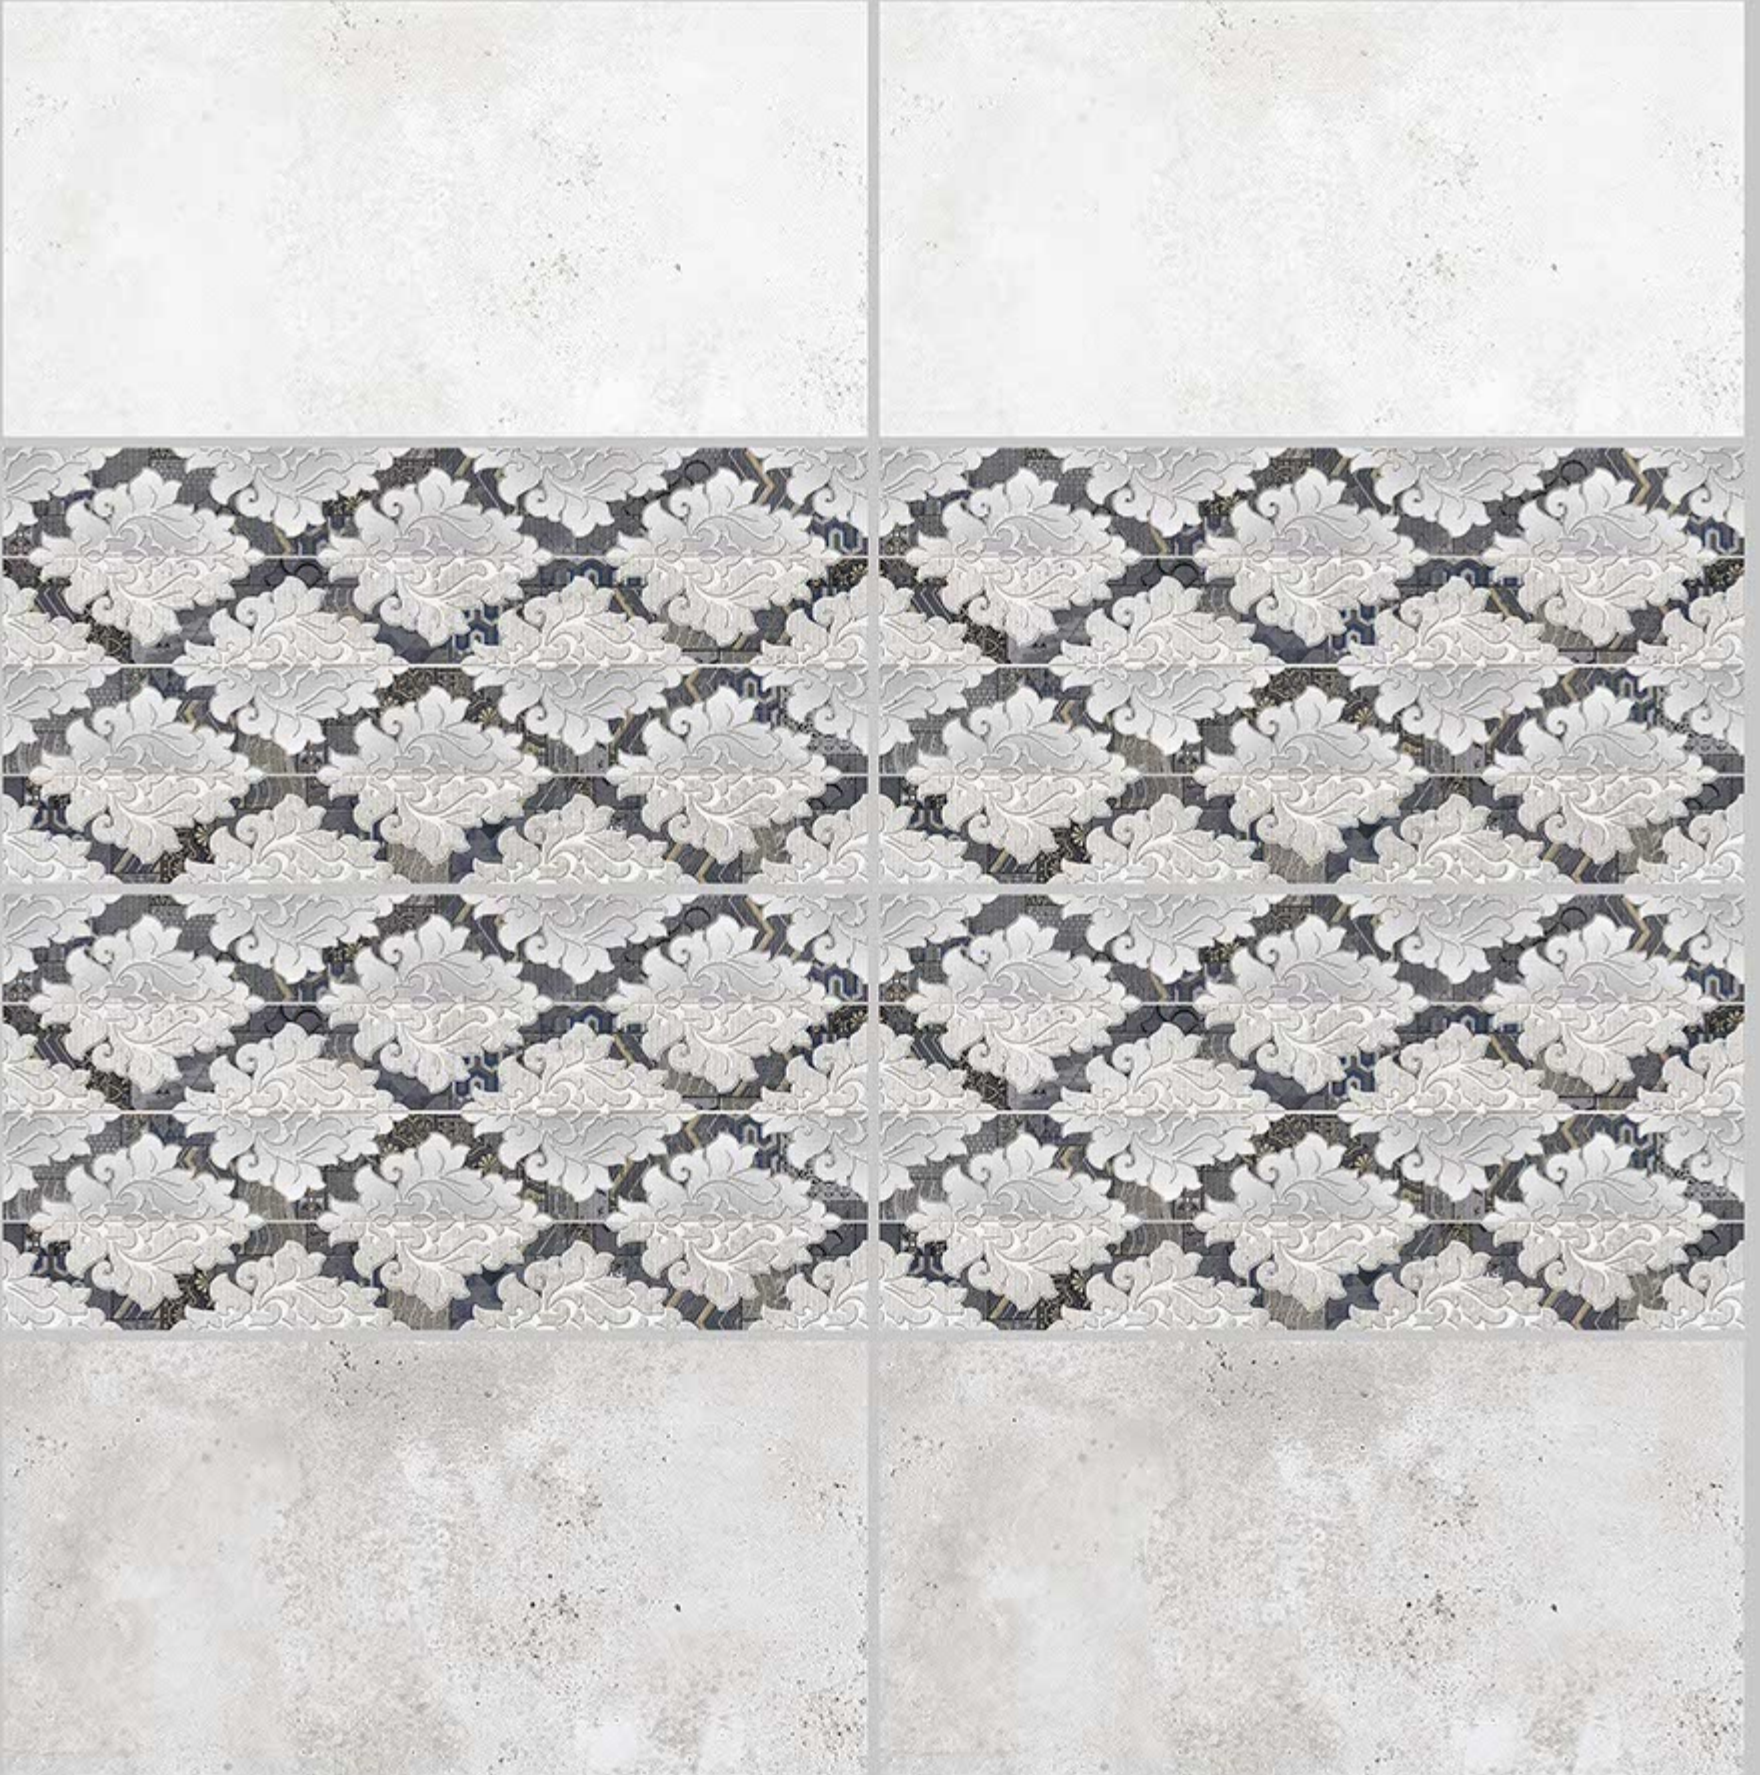

SKY WORLD CERAMIC