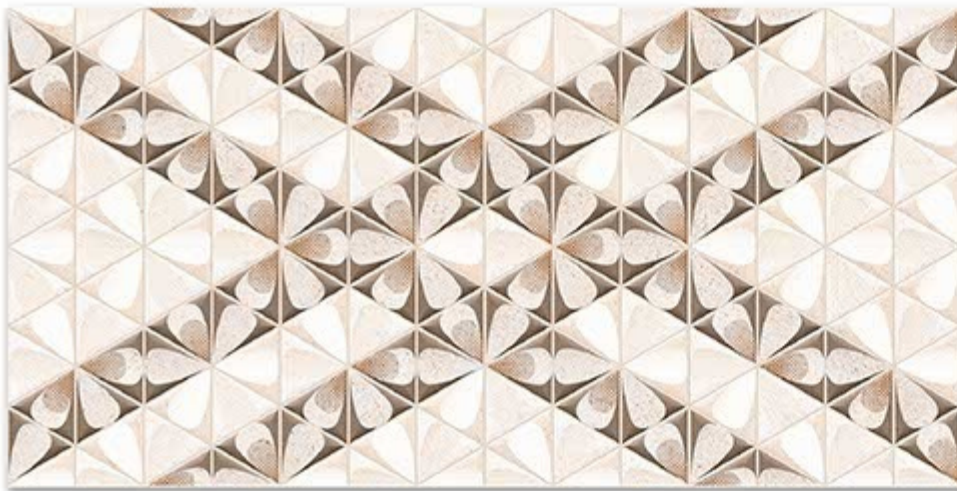

7093-HL-1

7093-DK

DIGITAL 300X
WALL TILES 600mm

SKY WORLD CERAMIC

Tile Shown
7093

resistant to salts | eco sustainable | fire proof | frost proof | random desing

Finish:MATT

7094-LT