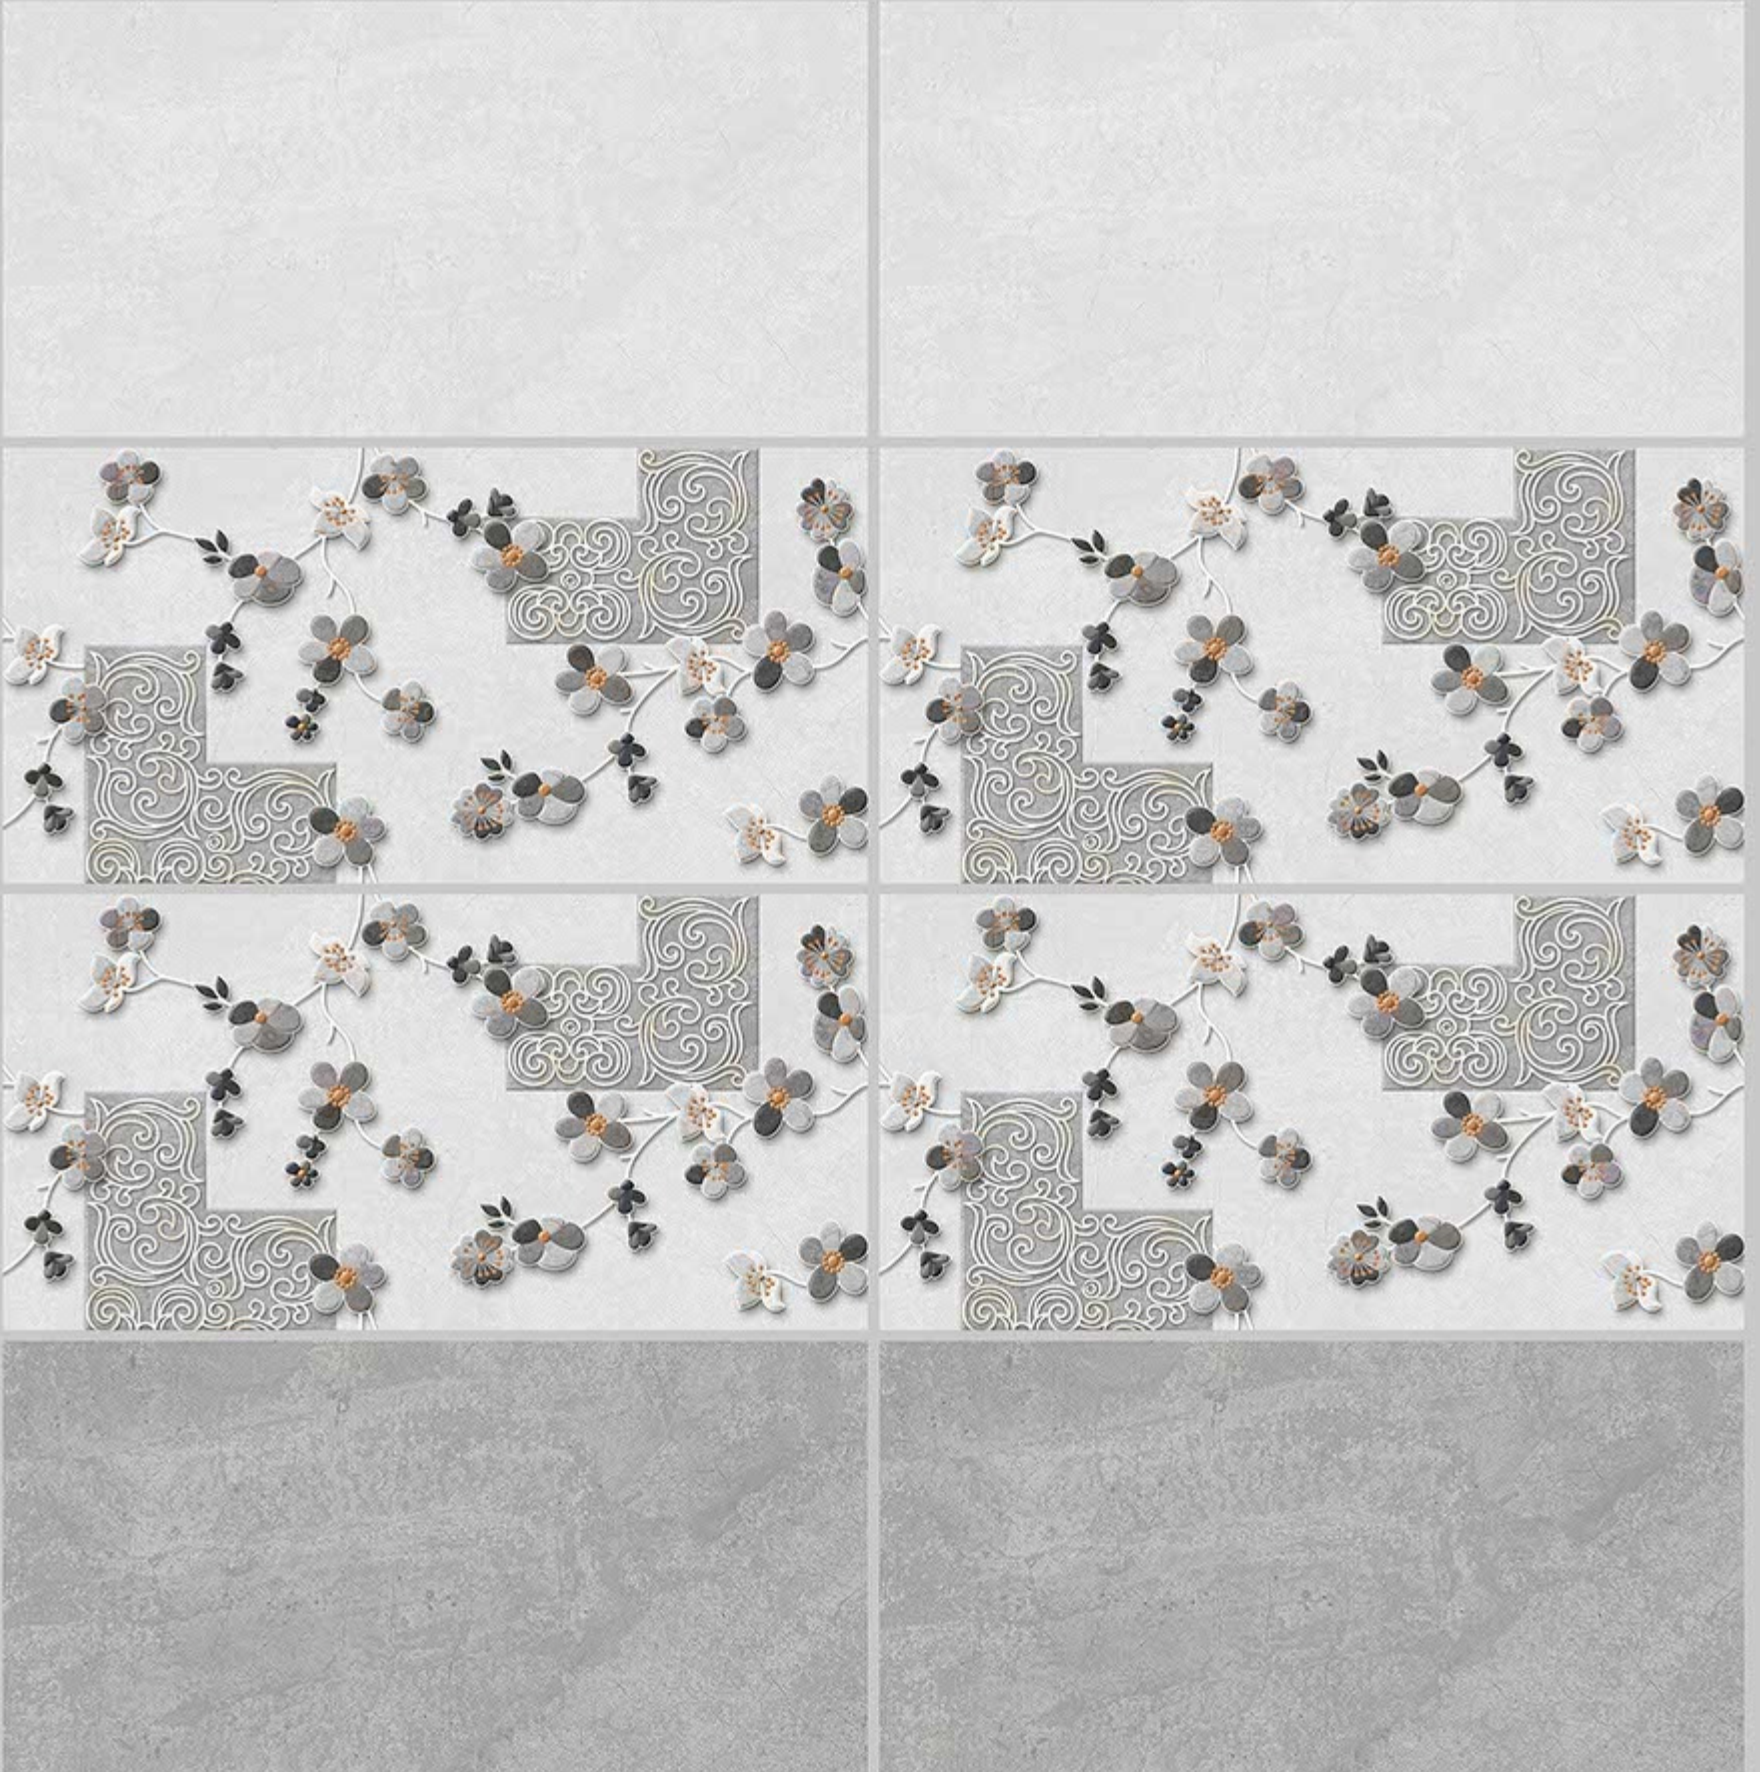

SKY WORLD CERAMIC