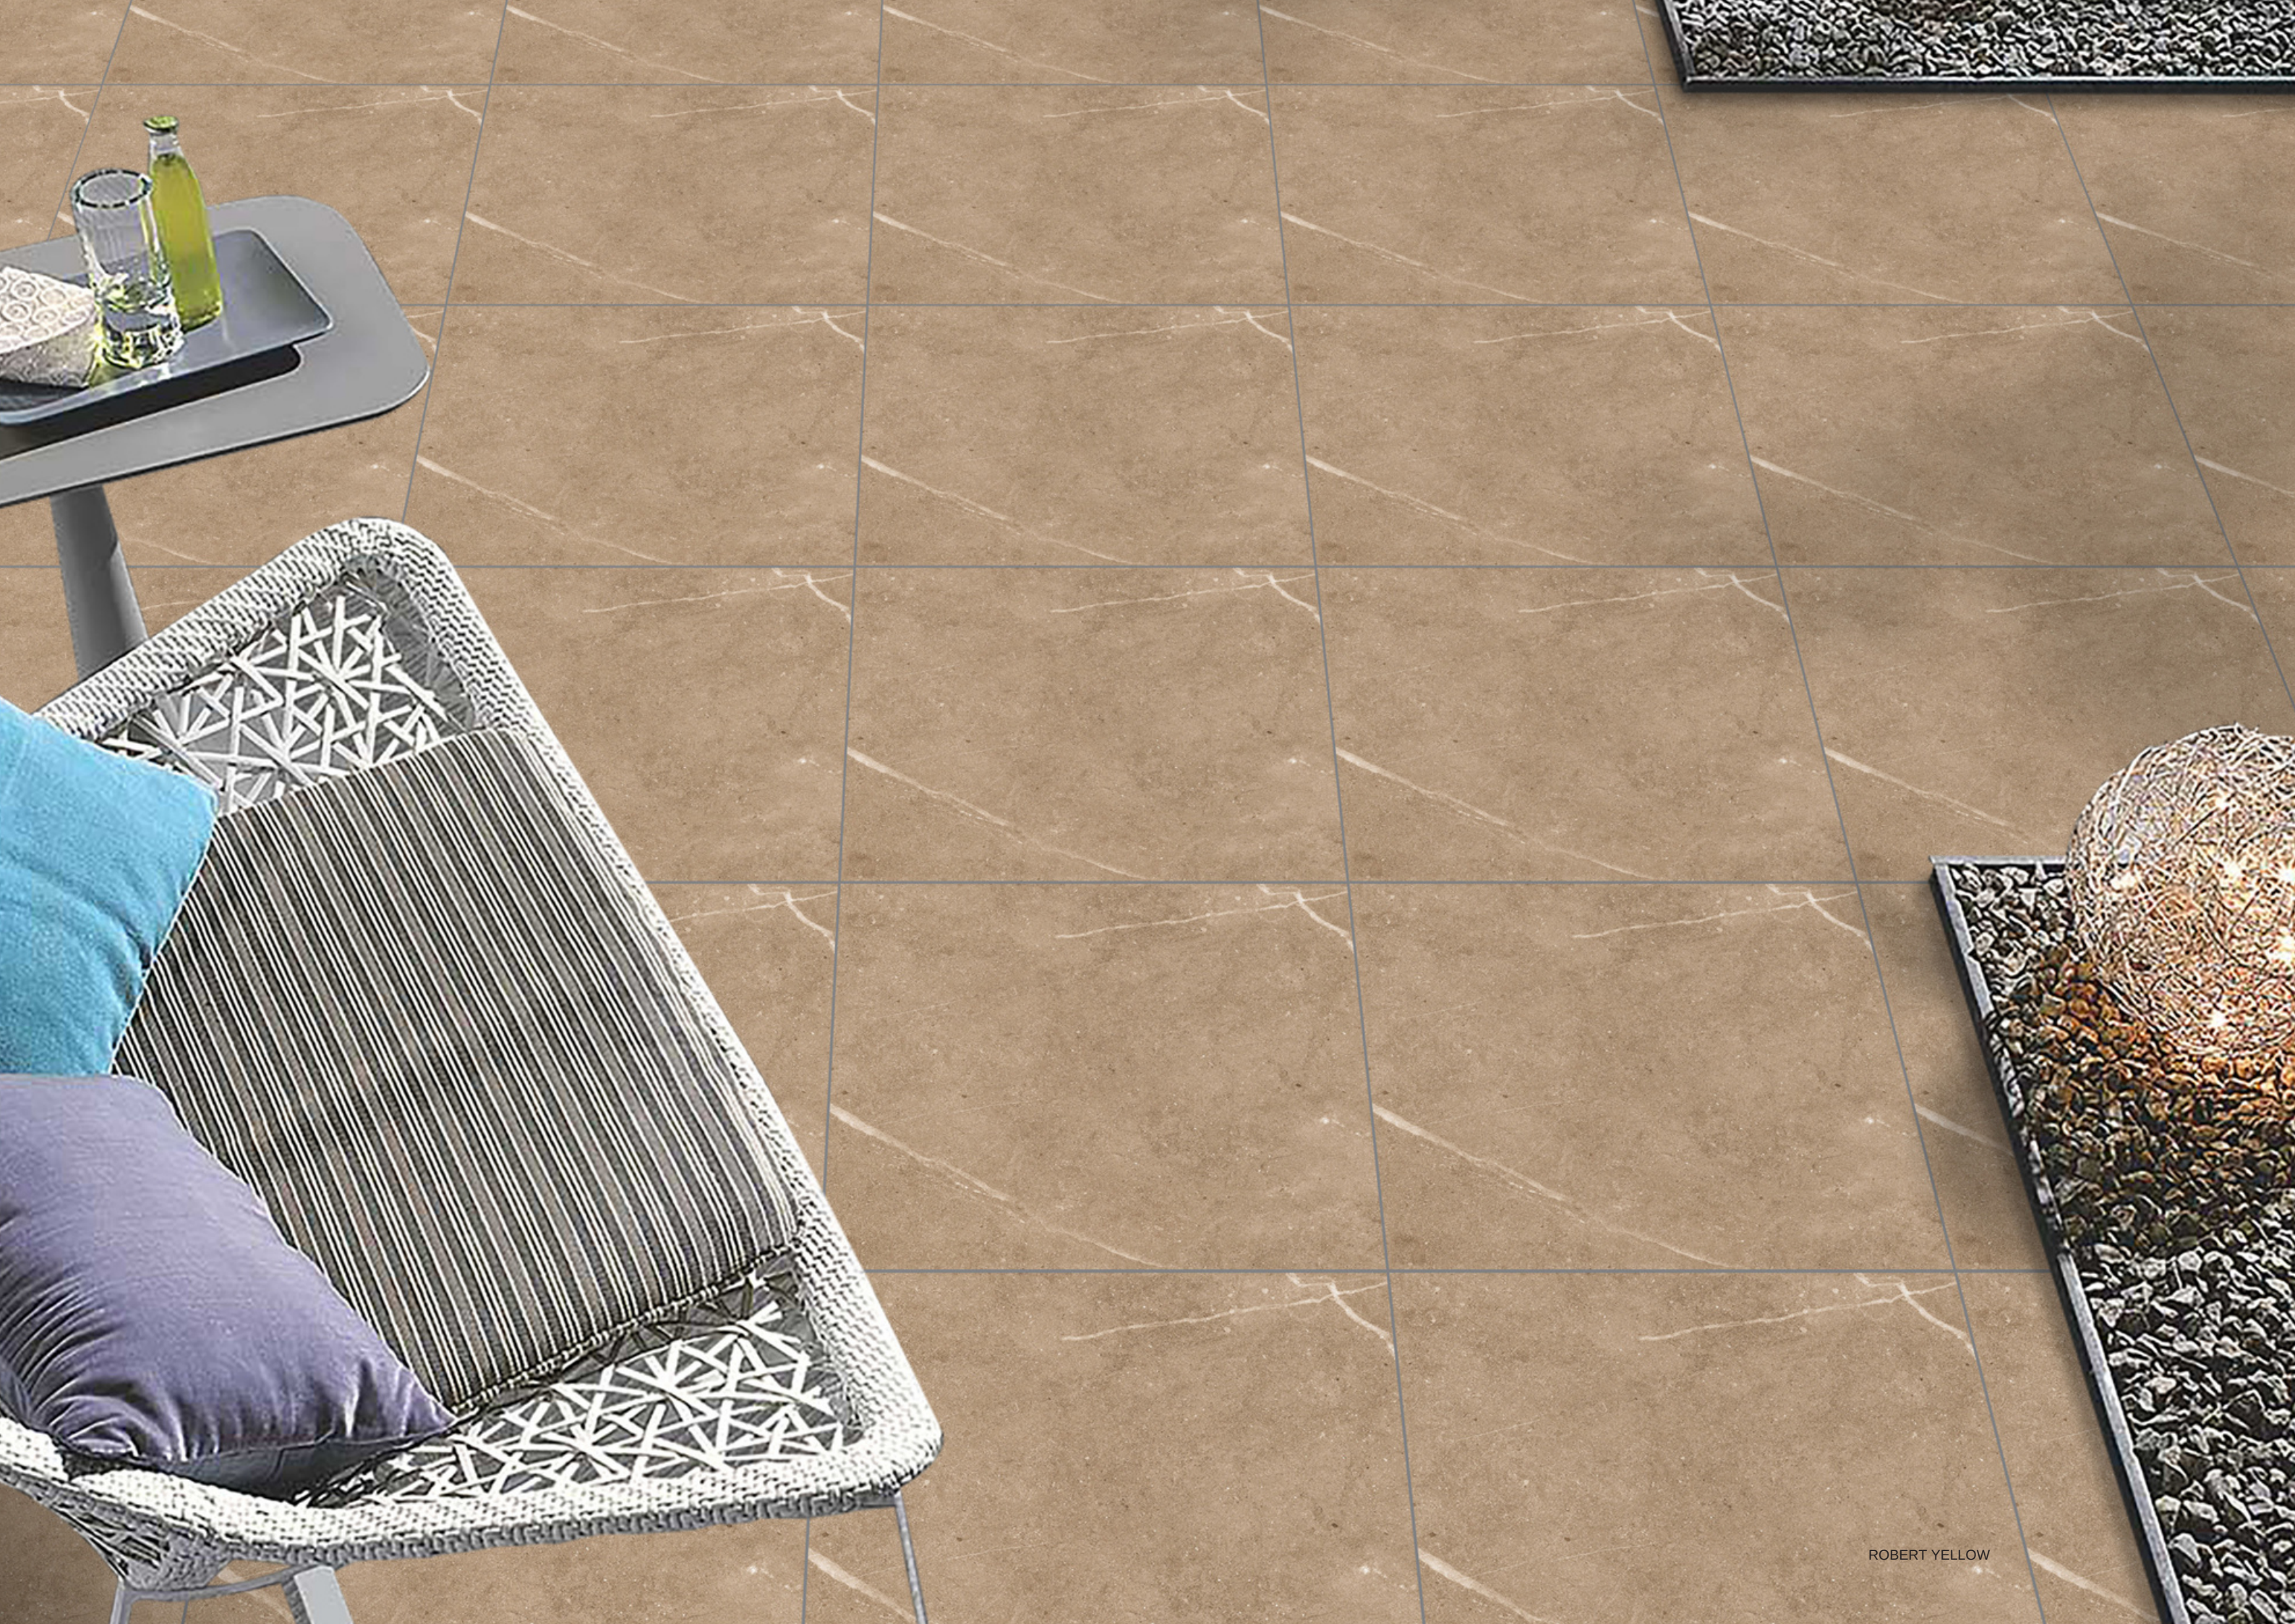

# MATT

SERIES

Design

ROBERT MINK

FINISH - MATT

600X  
600MM