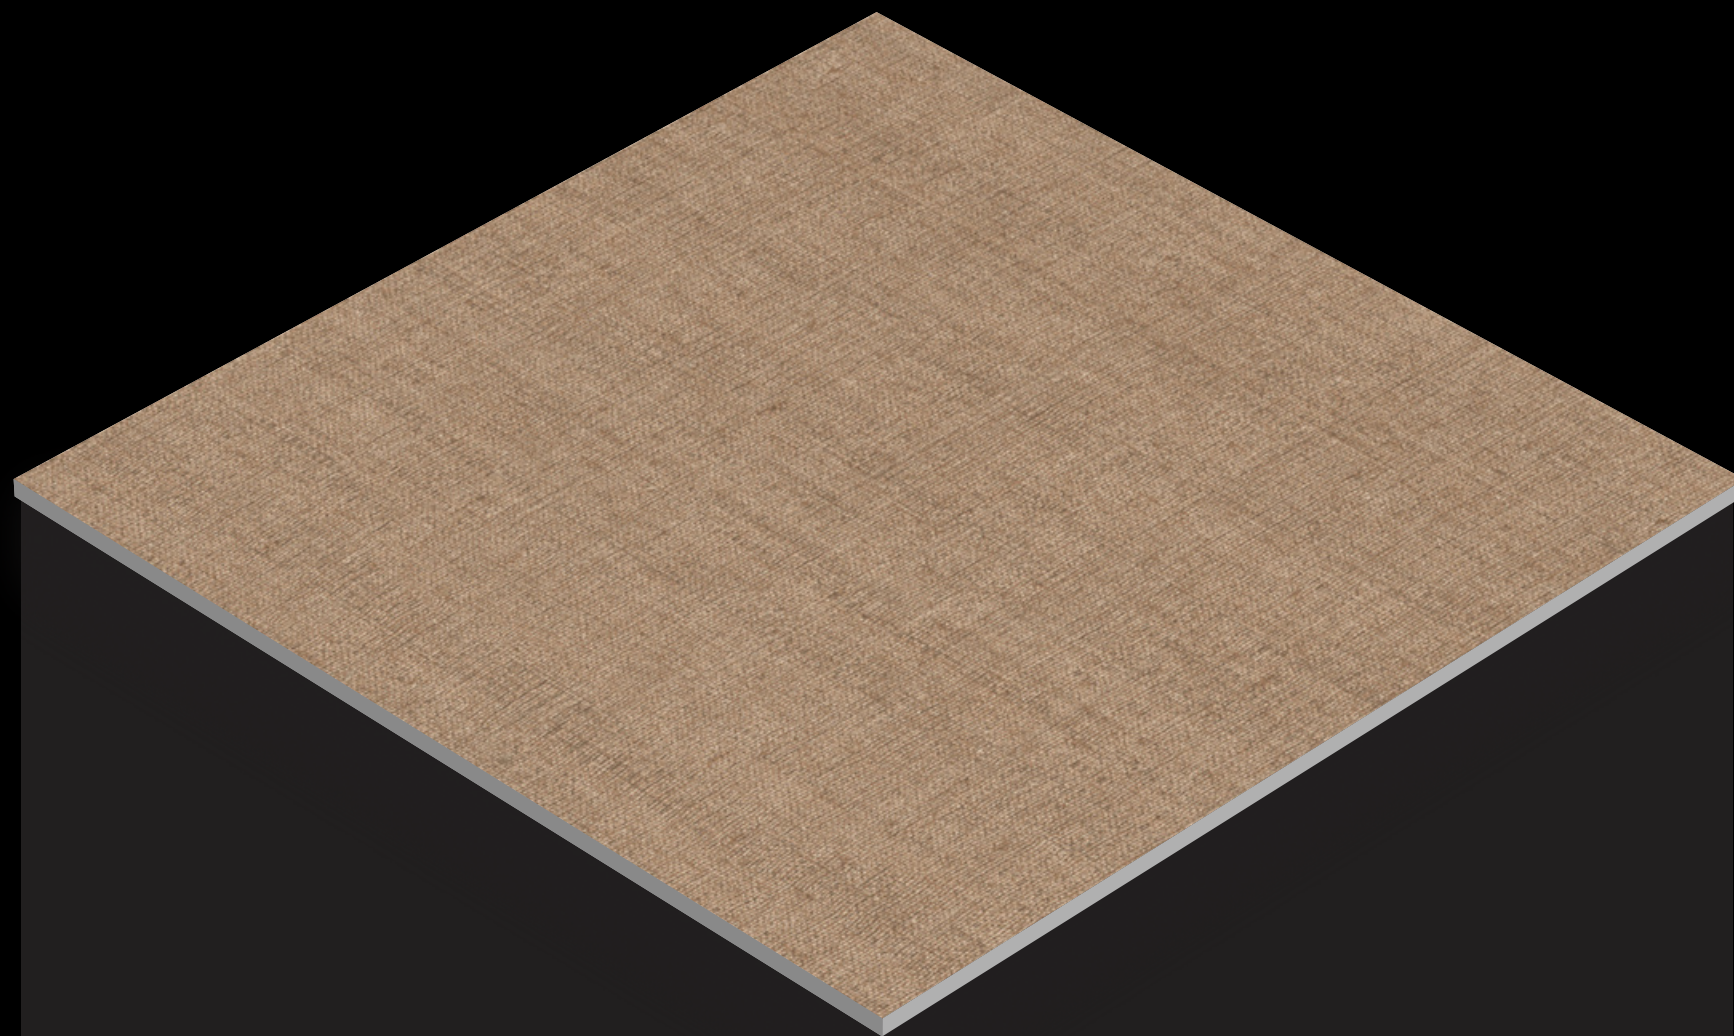

MATT

SERIES

Design

EVIA BROWN

FINISH - MATT

600X
600MM