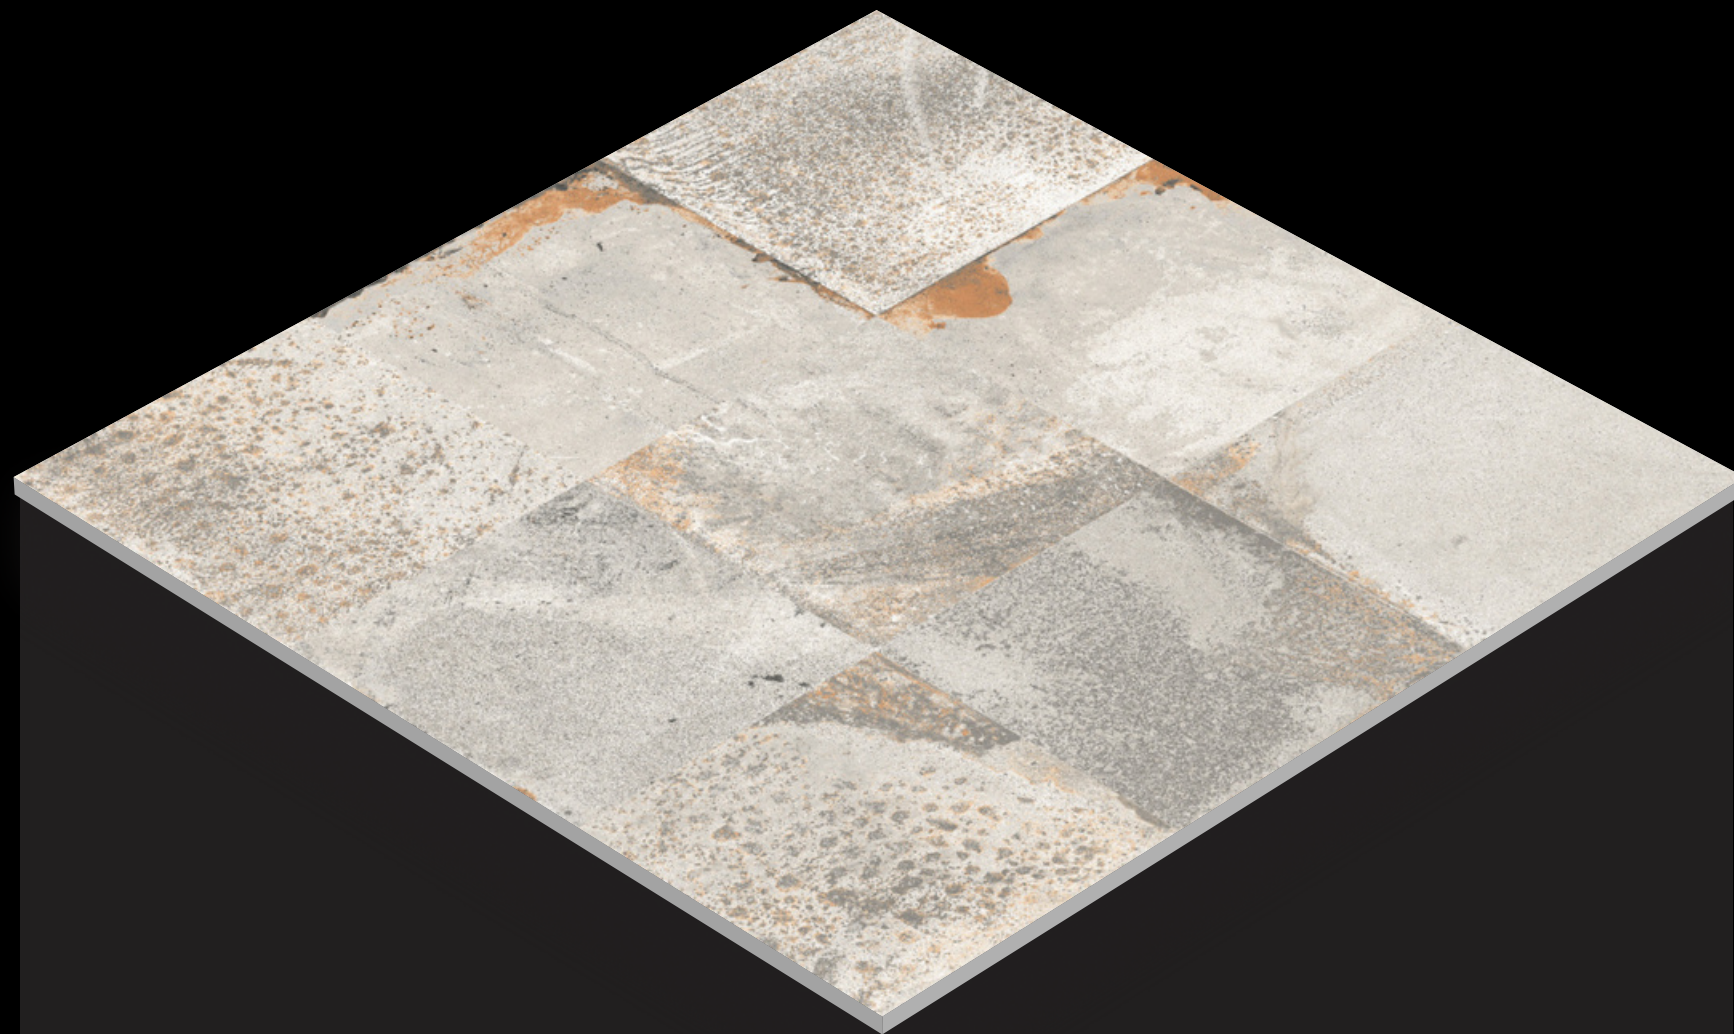

MATT

SERIES

Design

FUMA LIGHT

FINISH - MATT

600X
600MM