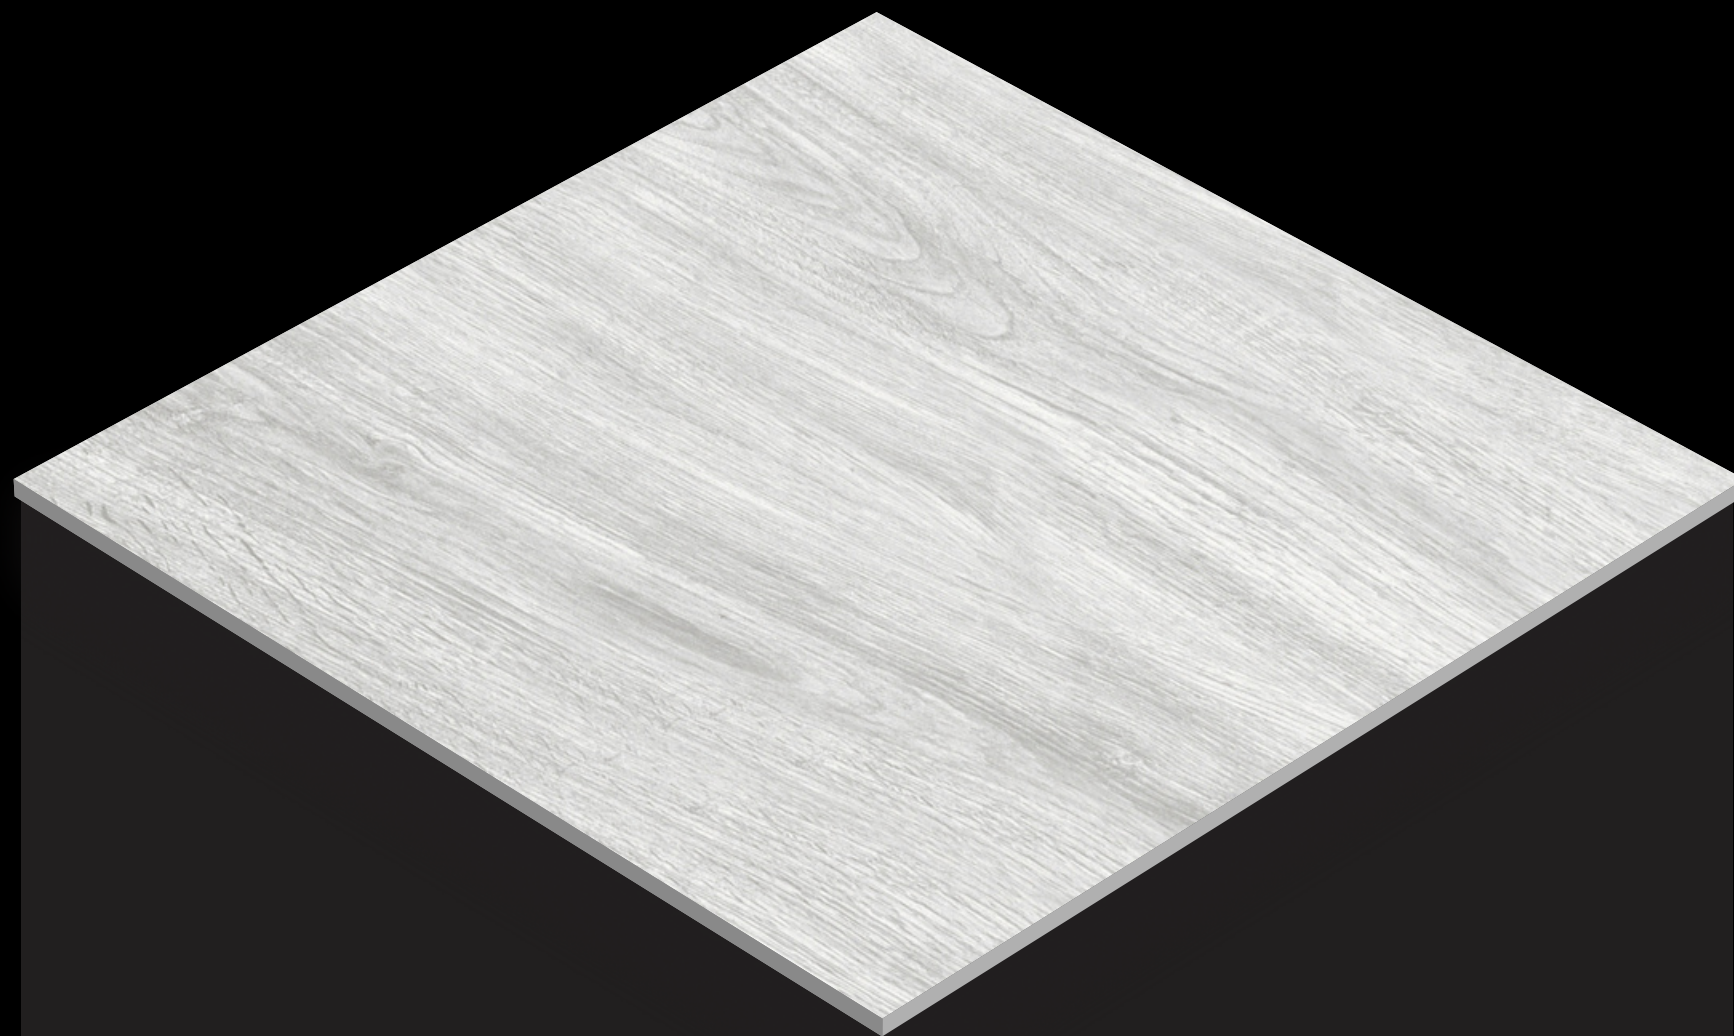

MATT

SERIES

Design

CARBON WOOD GREY

FINISH - MATT

600X
600MM