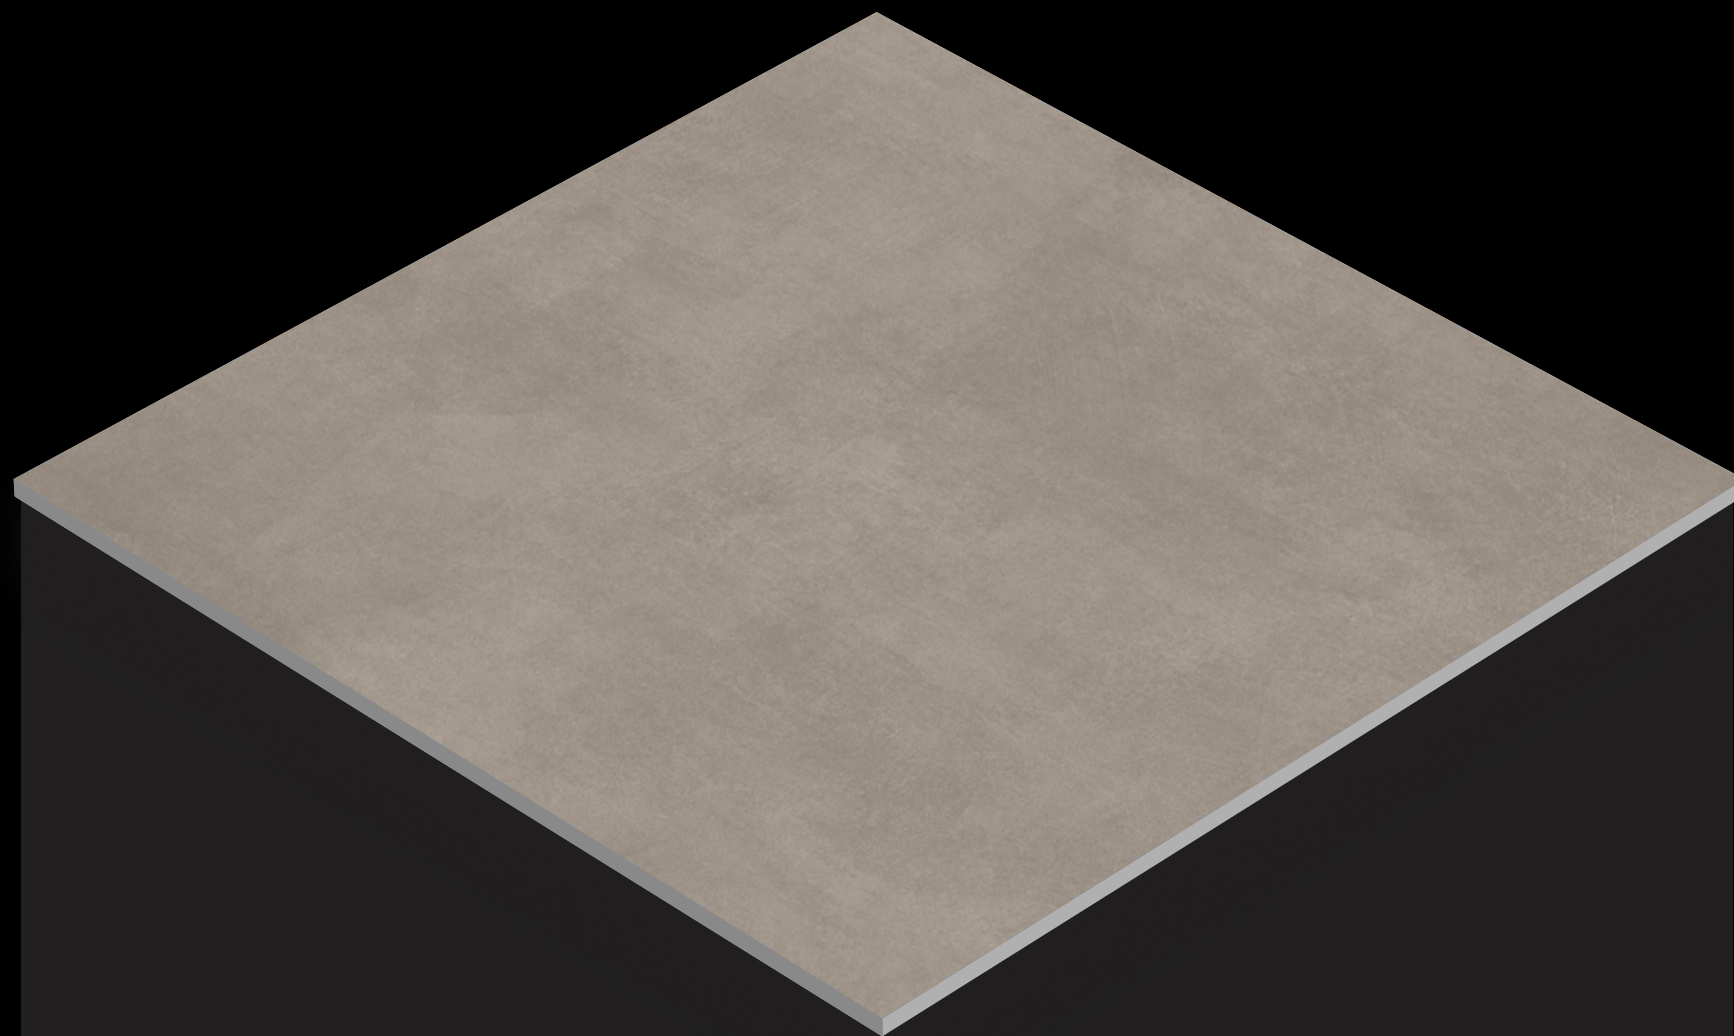

MATT

SERIES

Design

BELENTINE BROWN

FINISH - MATT

600X
600MM