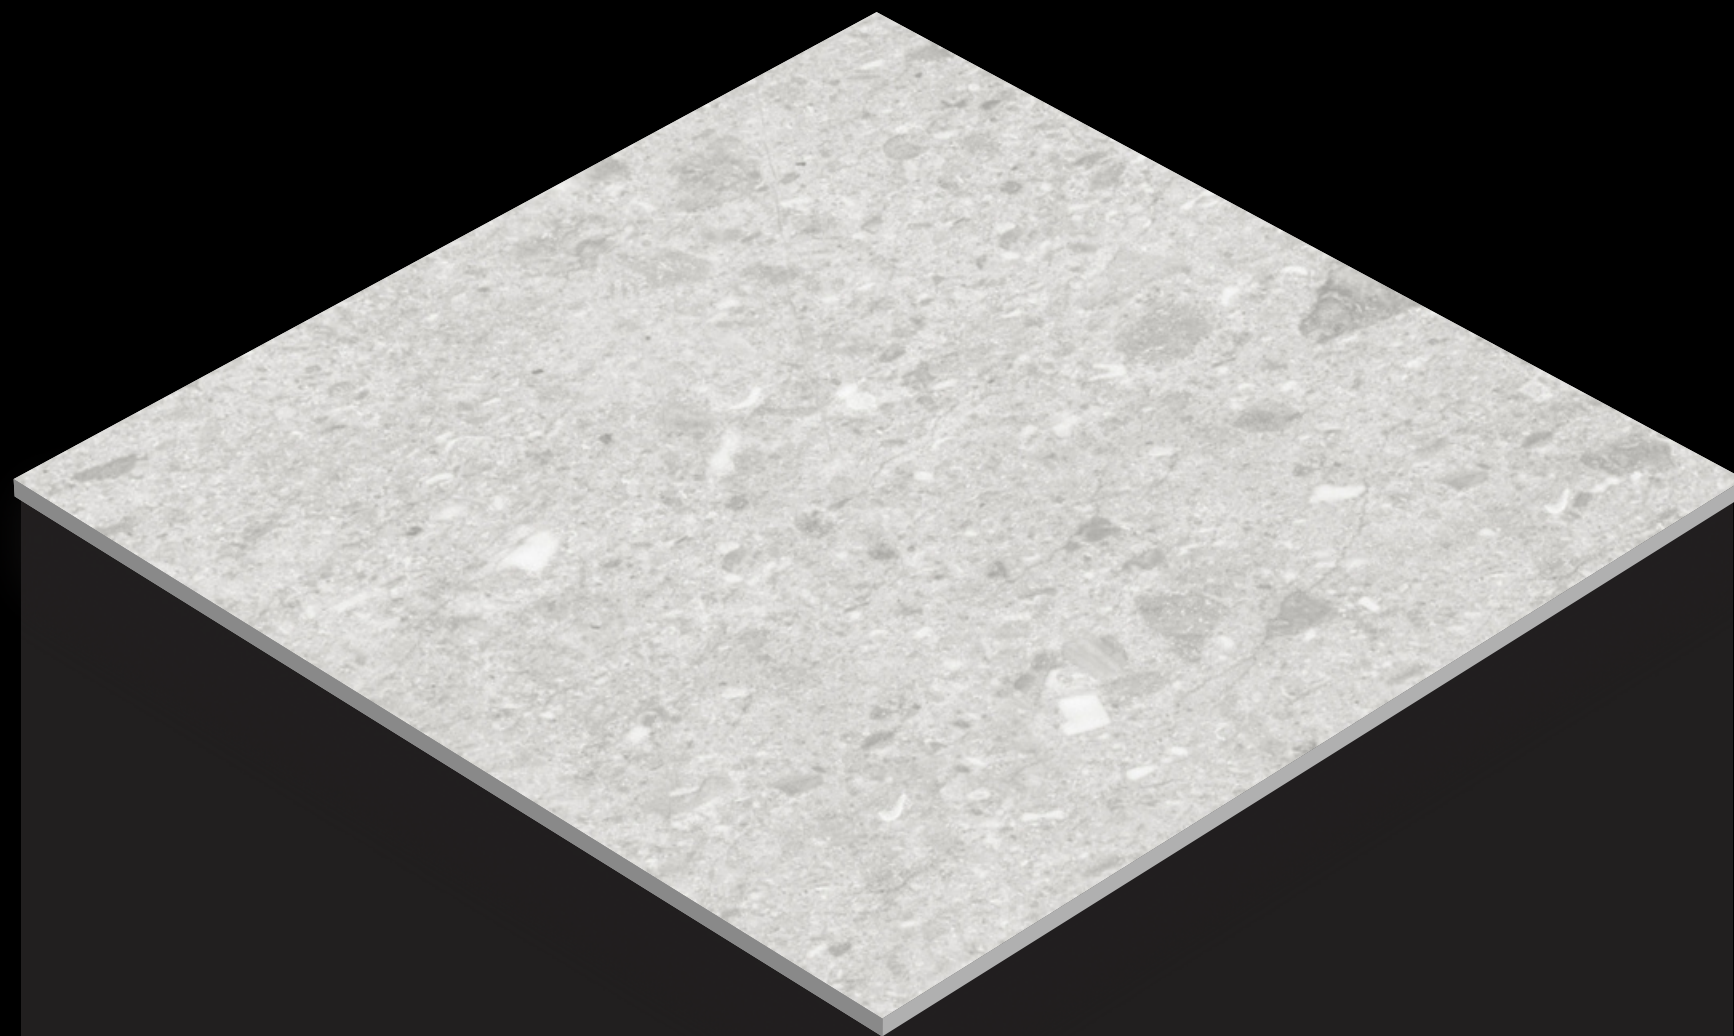

MATT

SERIES

Design

COZY BIANCO

FINISH - MATT

600X
600MM