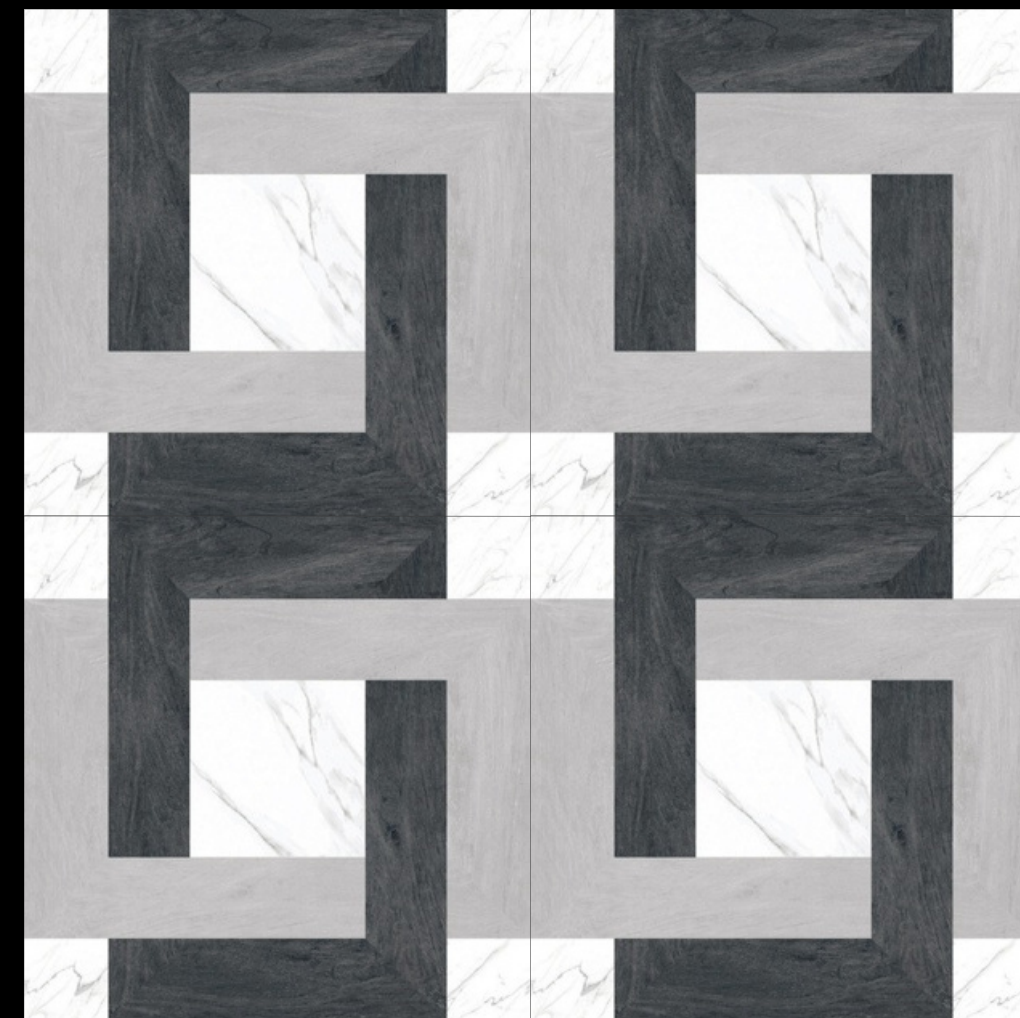

MATT

SERIES

Design

BRUNO BLACK

FINISH - MATT

600X
600MM