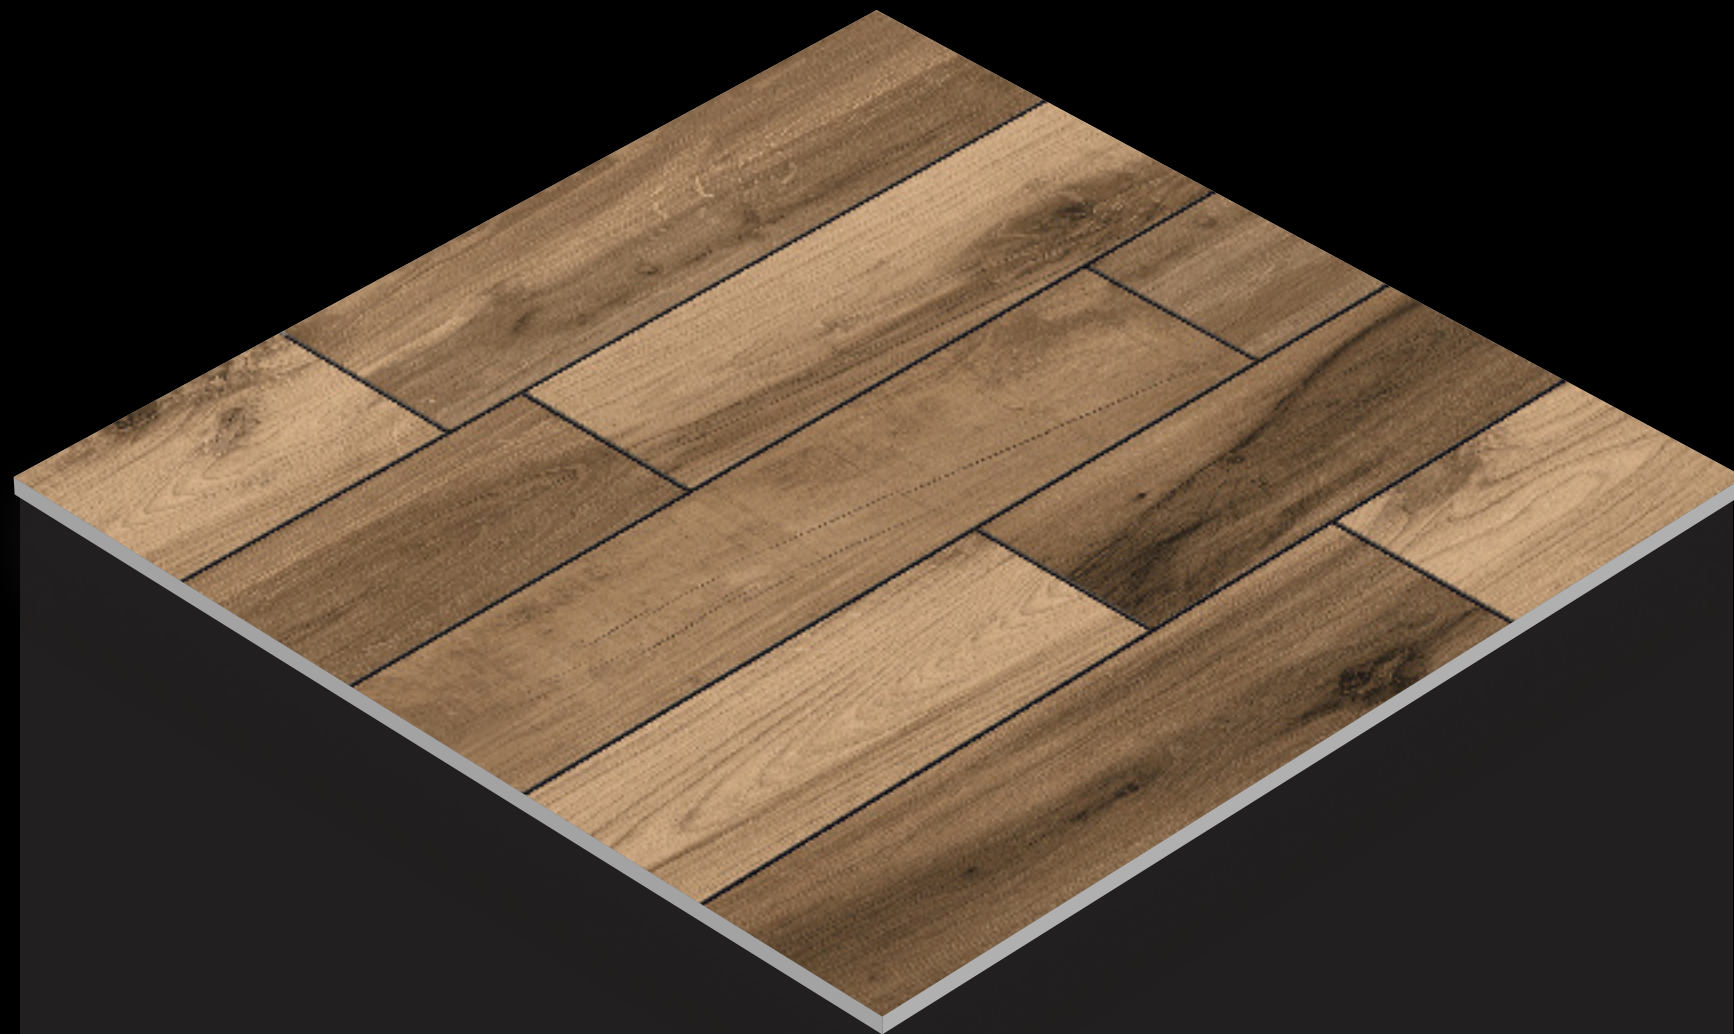

MATT

SERIES

Design

MAGIC DARK

FINISH - MATT

600X
600MM