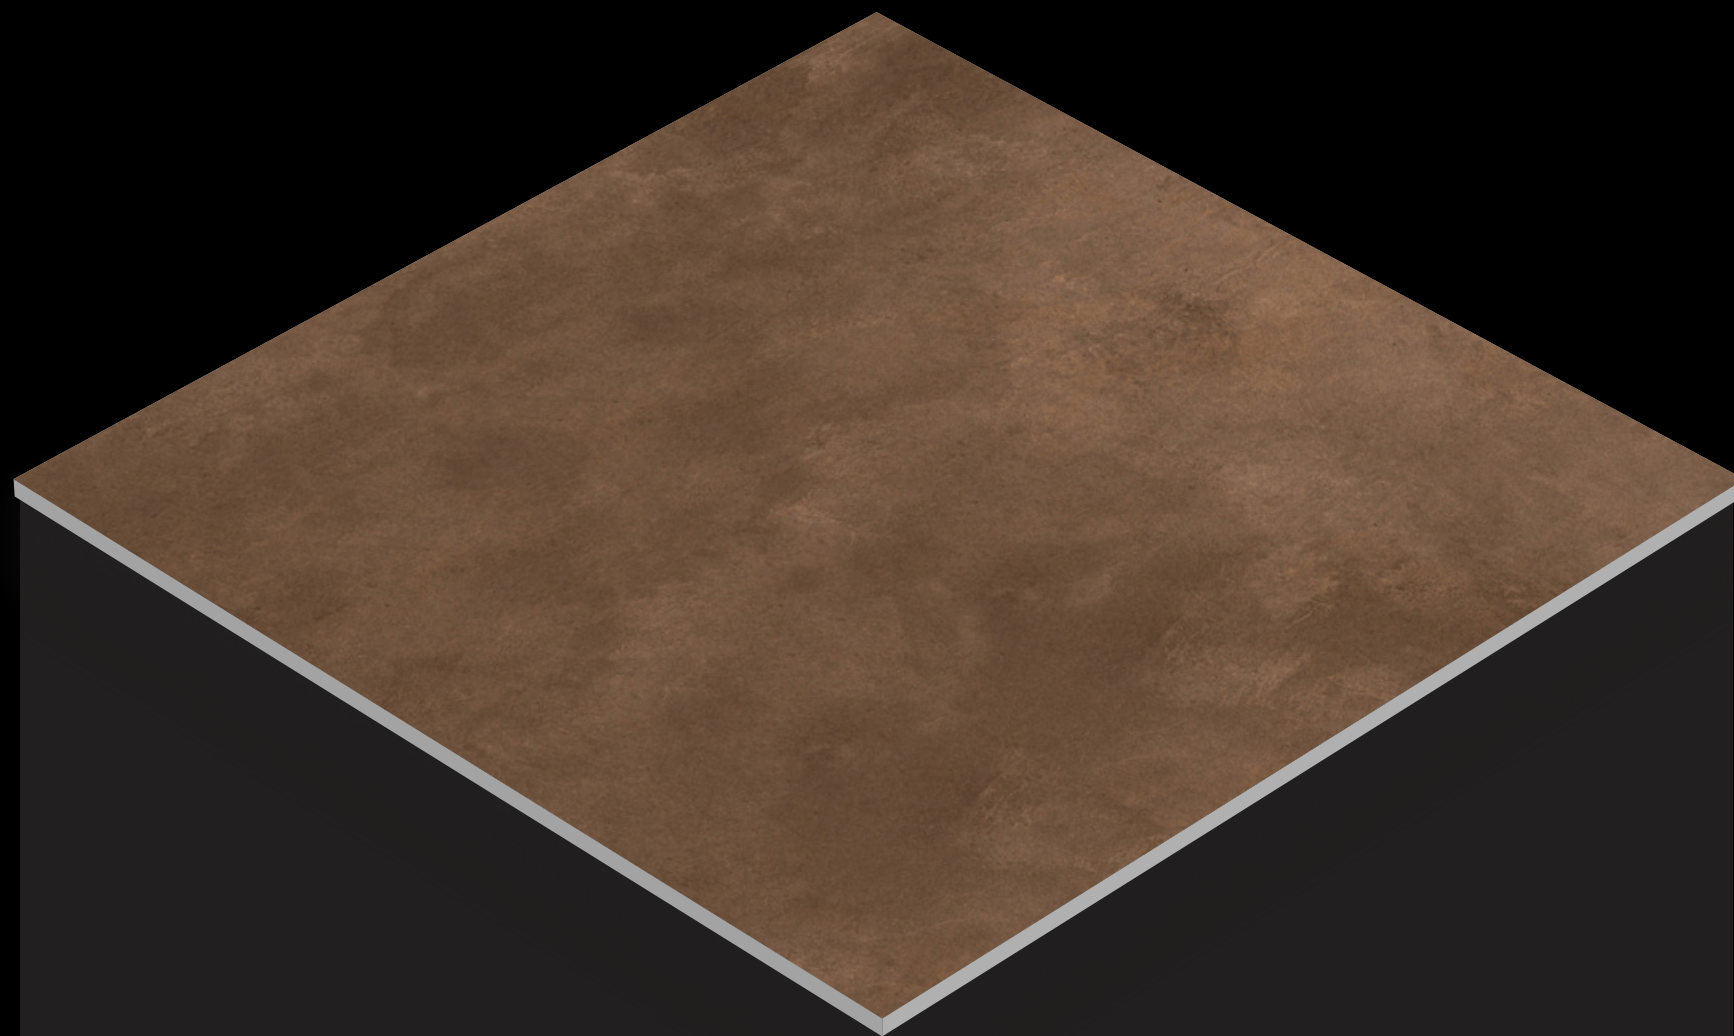

MATT

SERIES

Design

RUST COPER

FINISH - MATT

600X
600MM