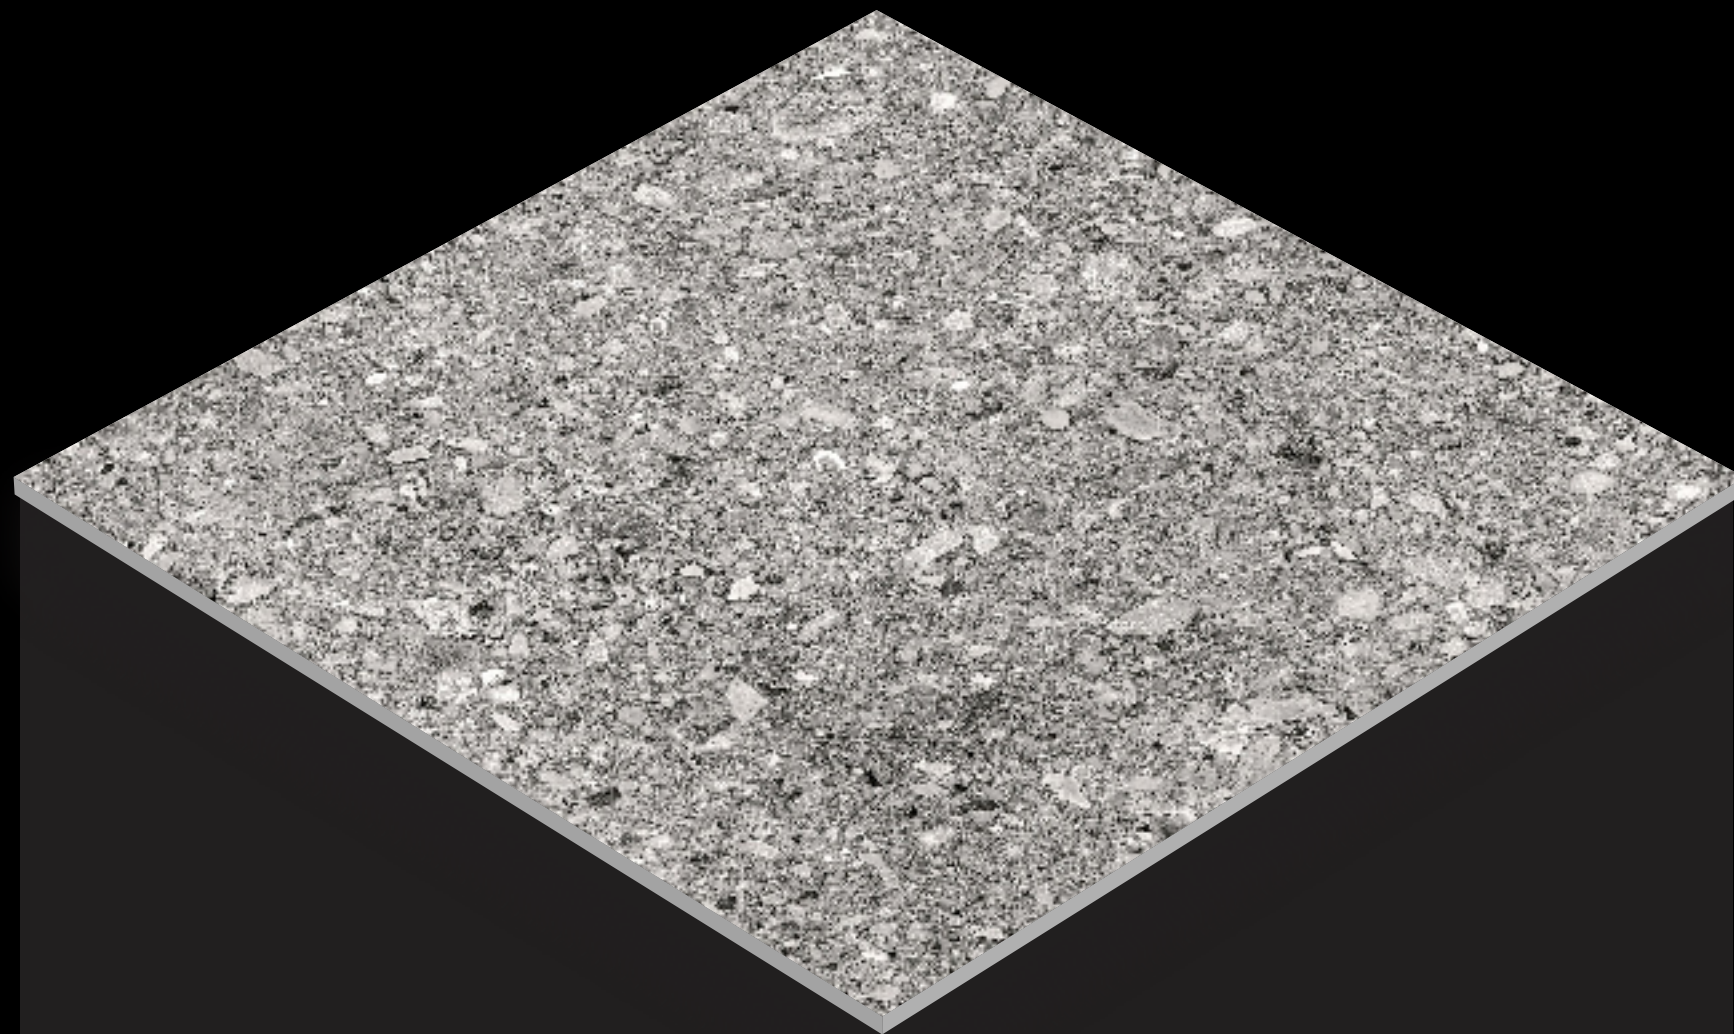

MATT

SERIES

Design

MURATO GREY

FINISH - MATT

600X
600MM