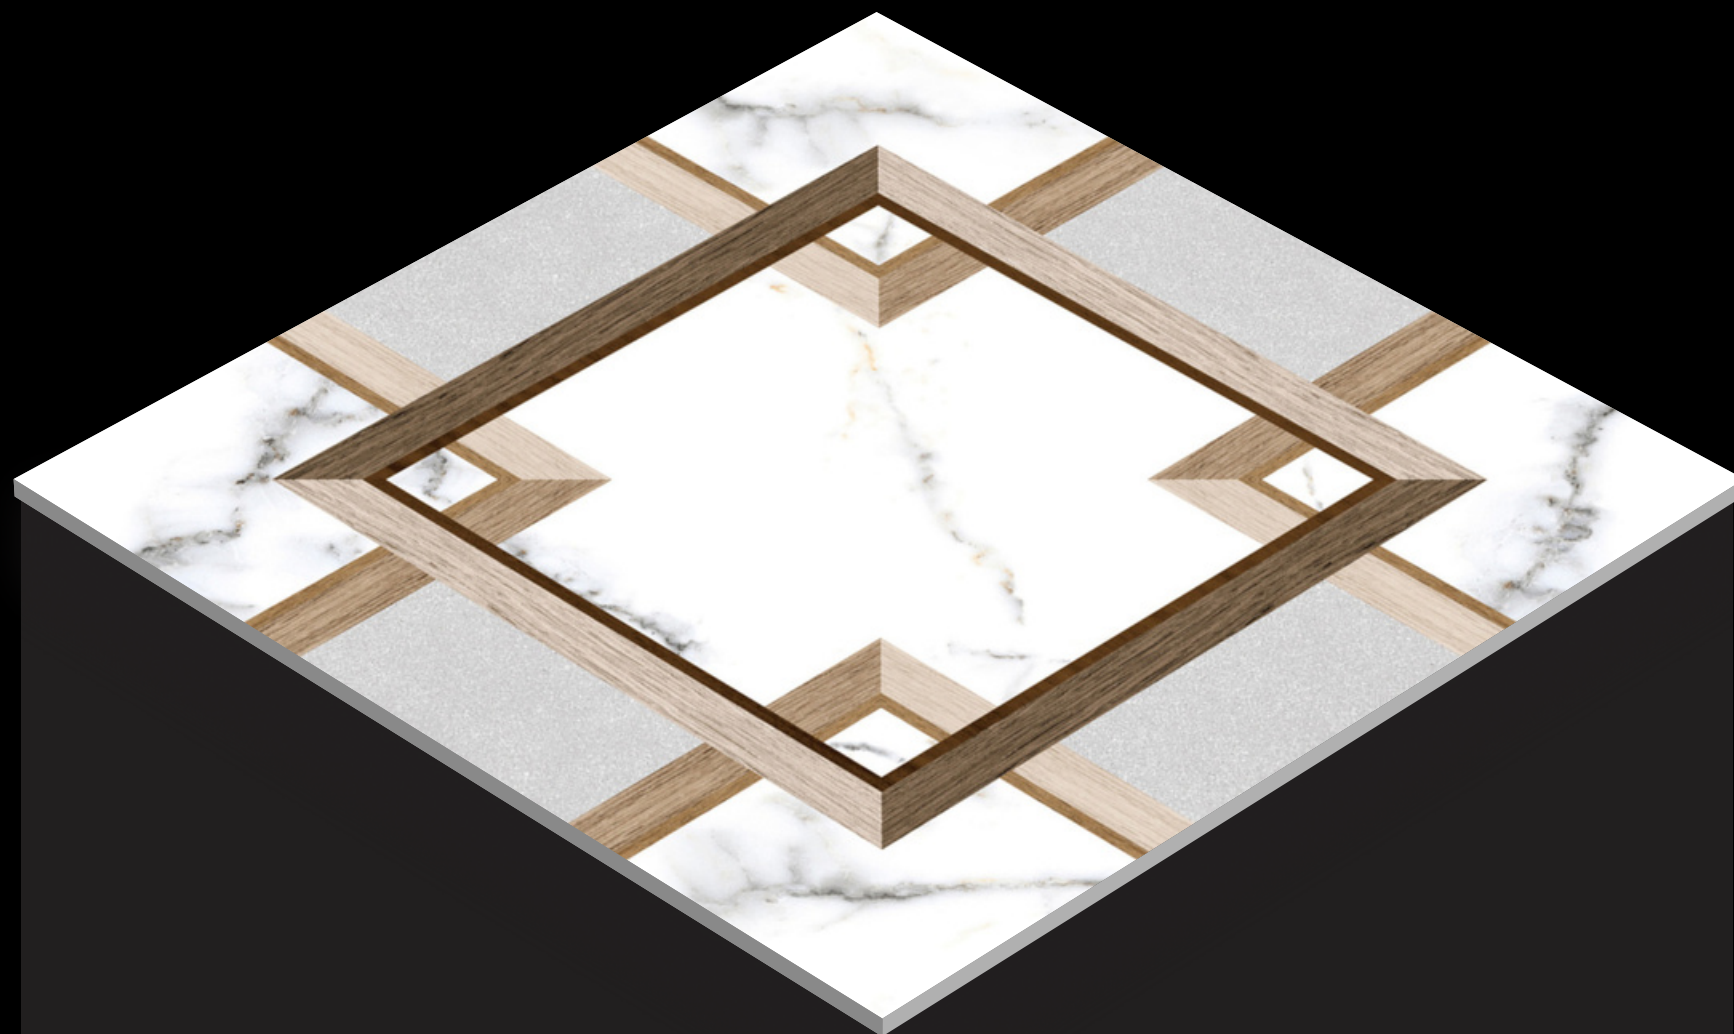

MATT SERIES

Design

CAREMAL WHITE

FINISH - MATT

600X
600MM