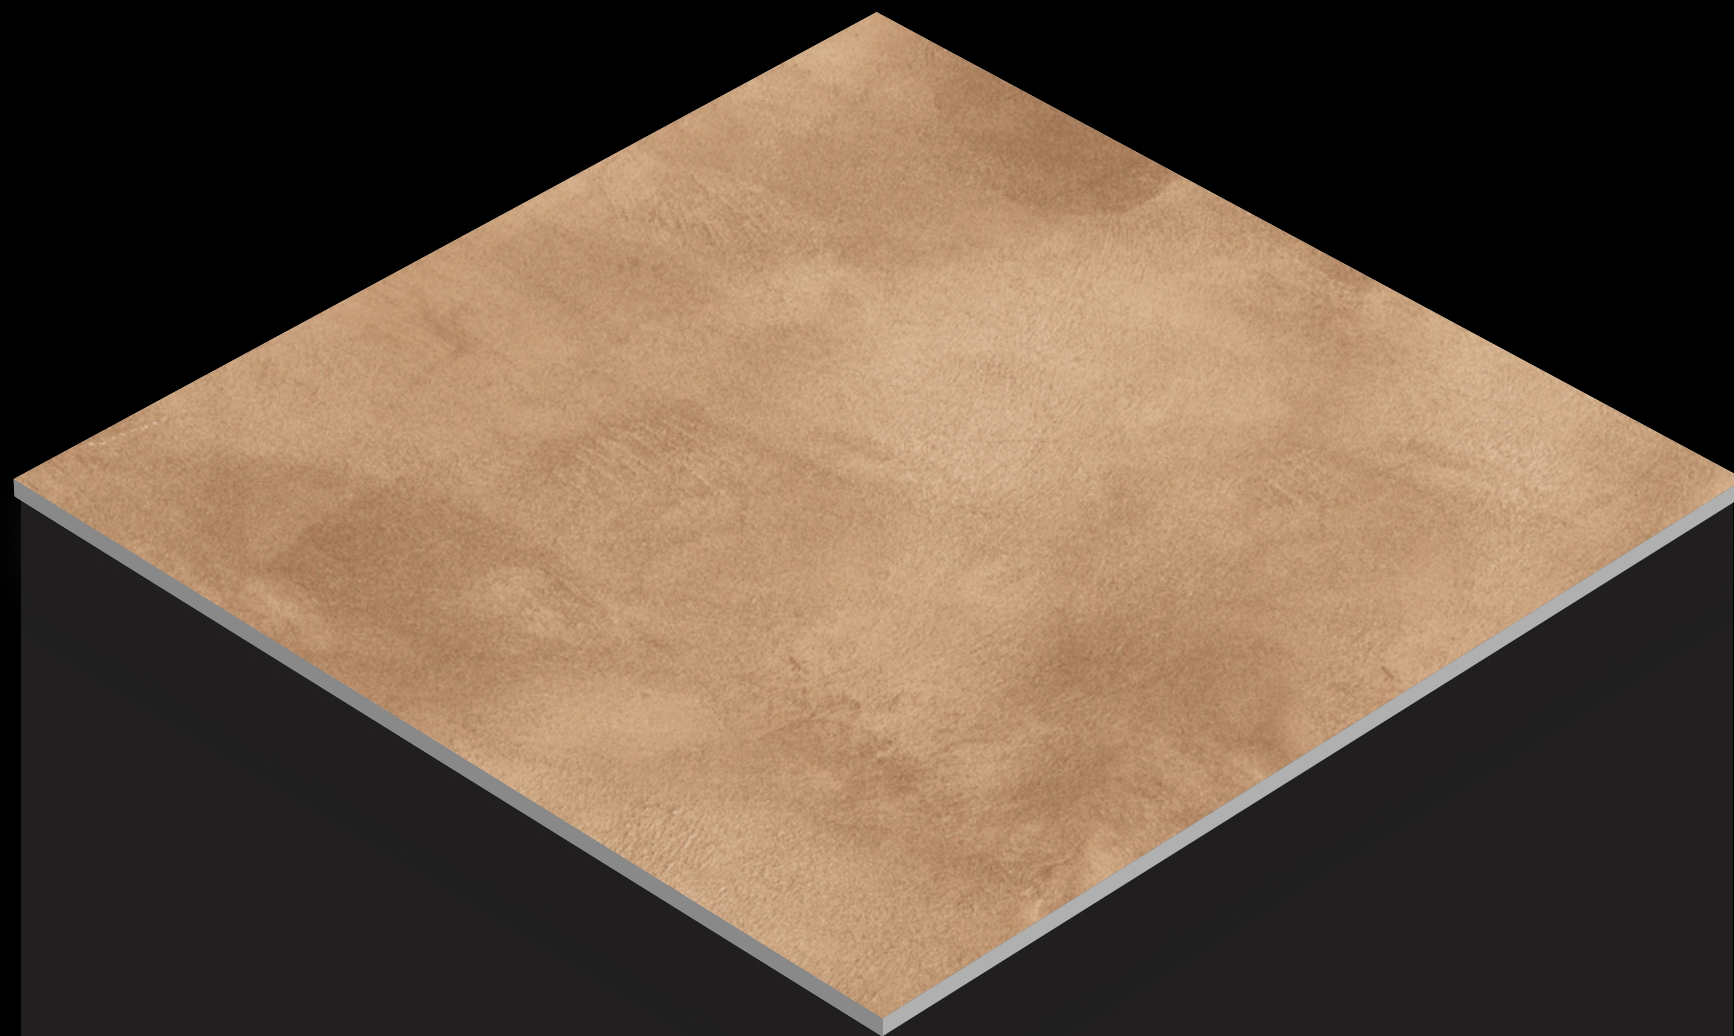

MATT

SERIES

Design

ALESSO BROWN

FINISH - MATT

600X
600MM