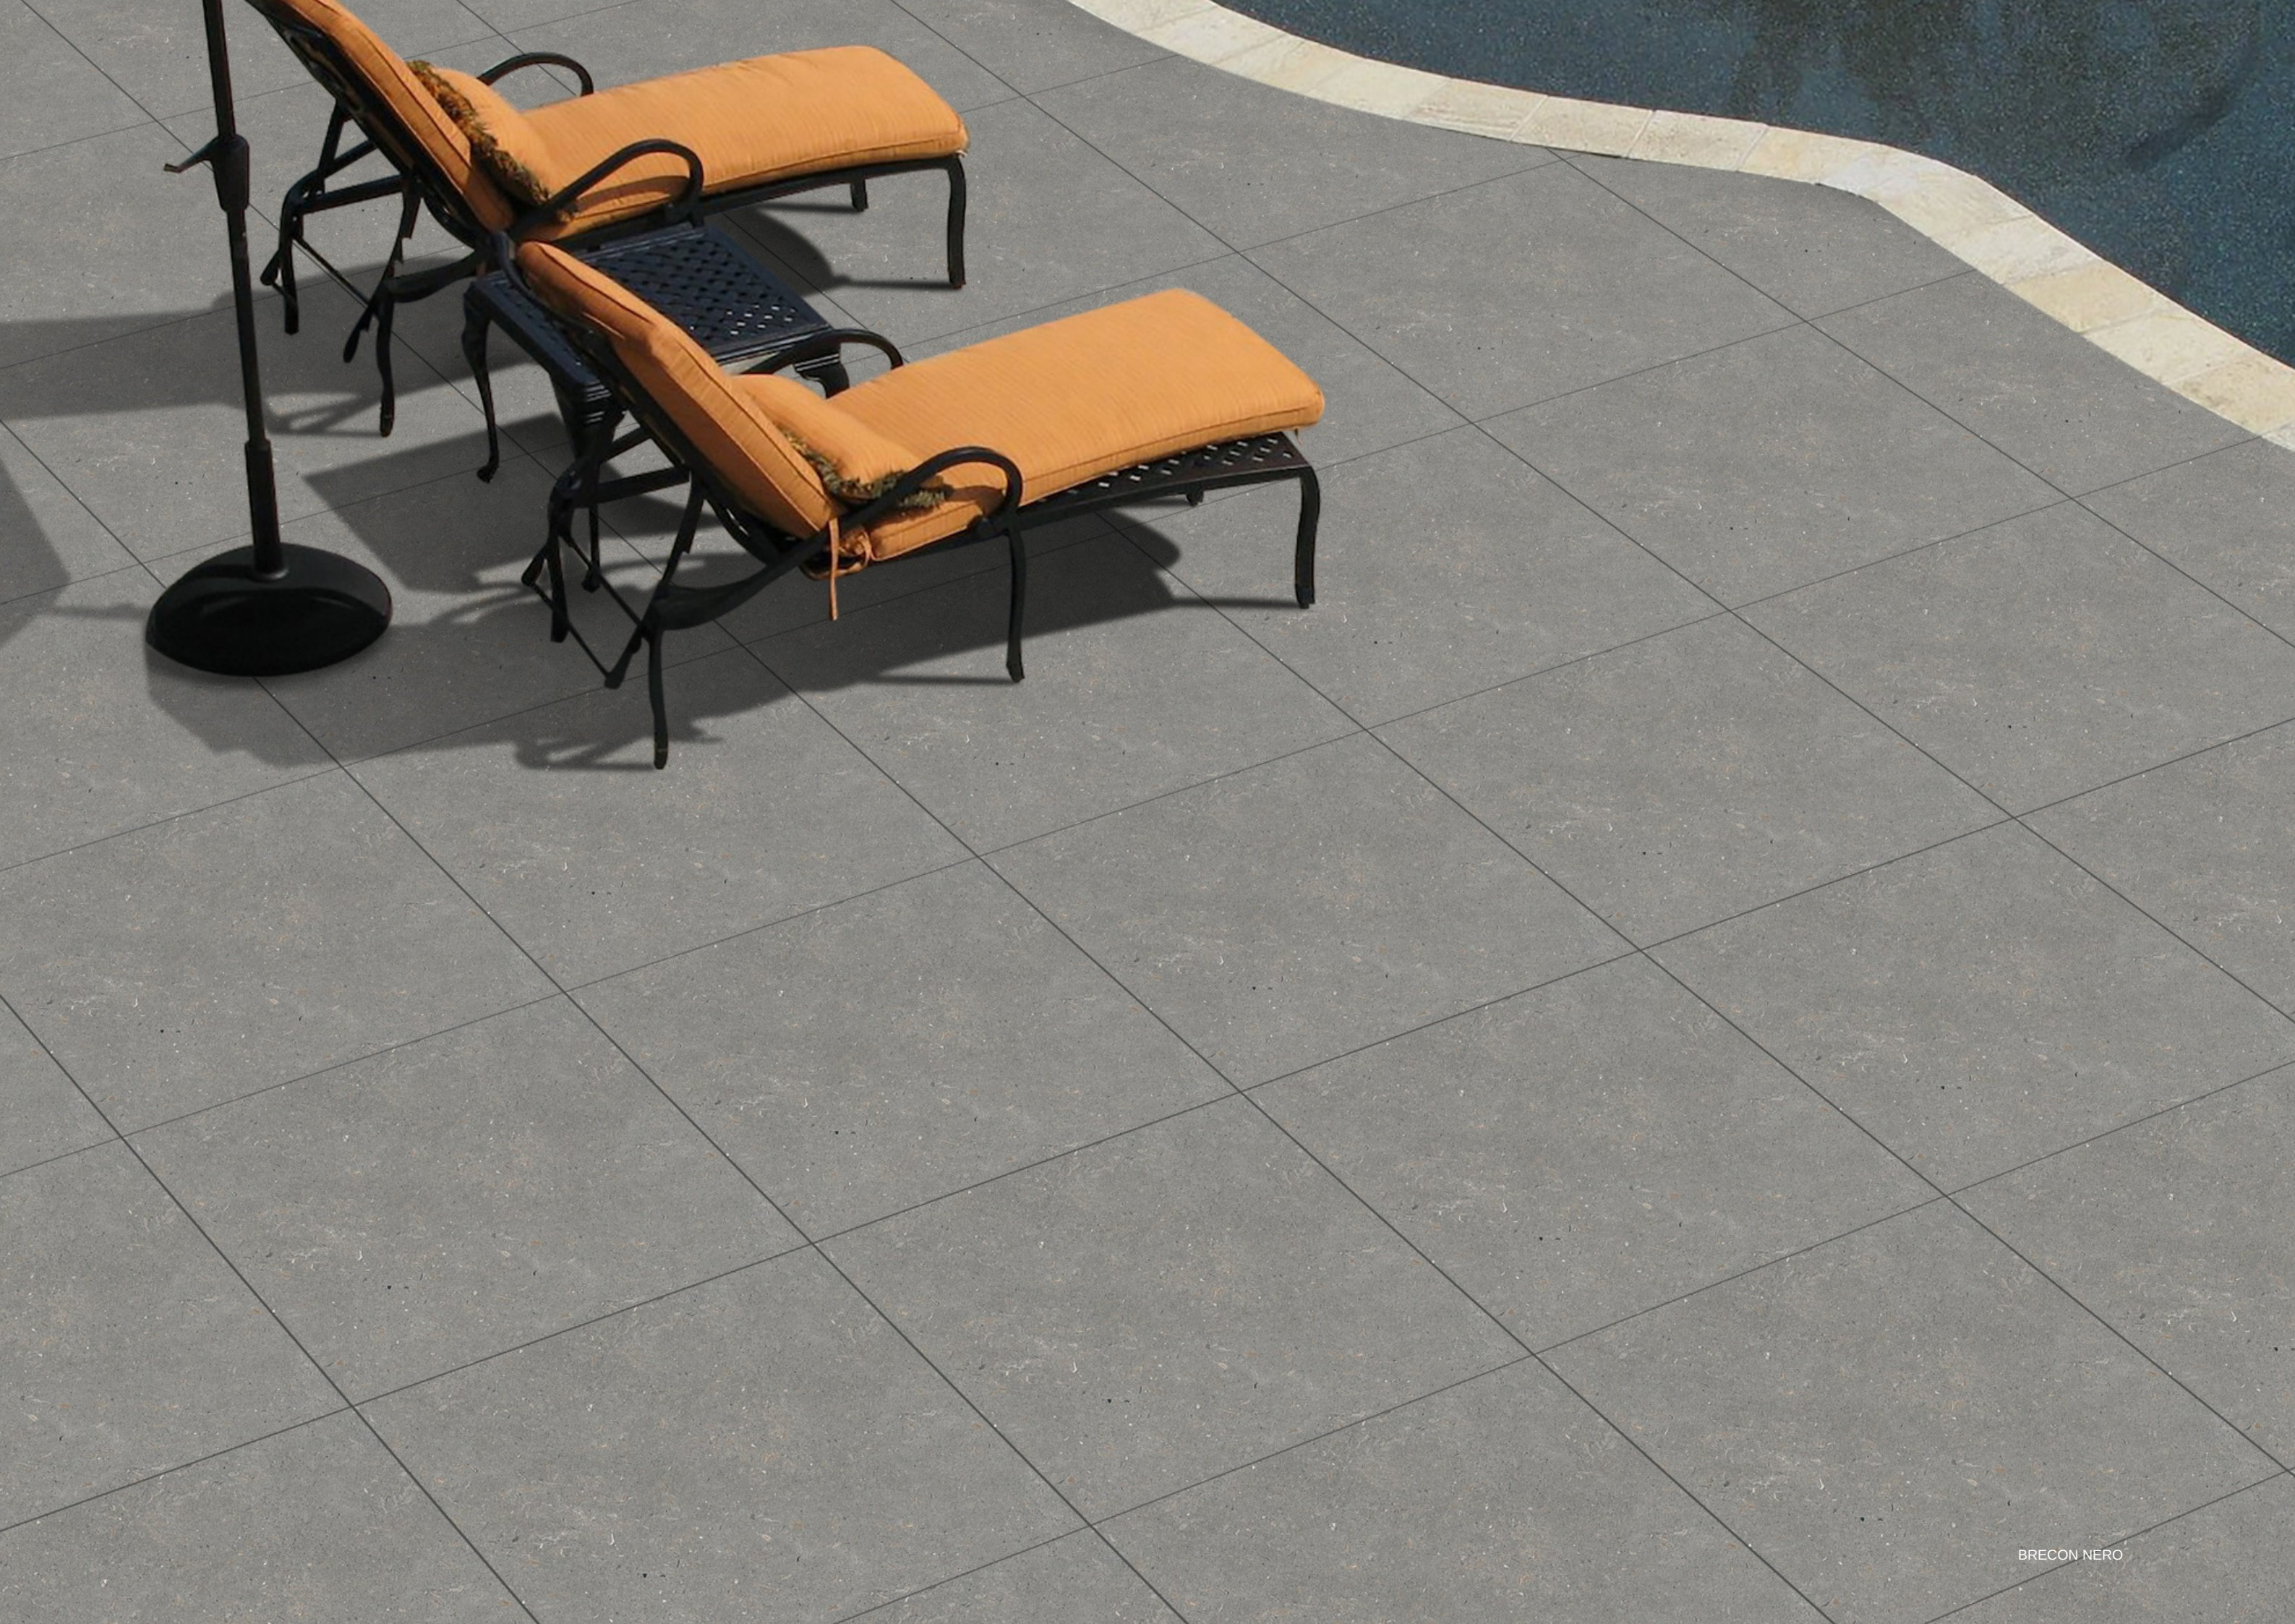

# MATT

SERIES

Design

BHUMIN GREY

FINISH - MATT

600X  
600MM