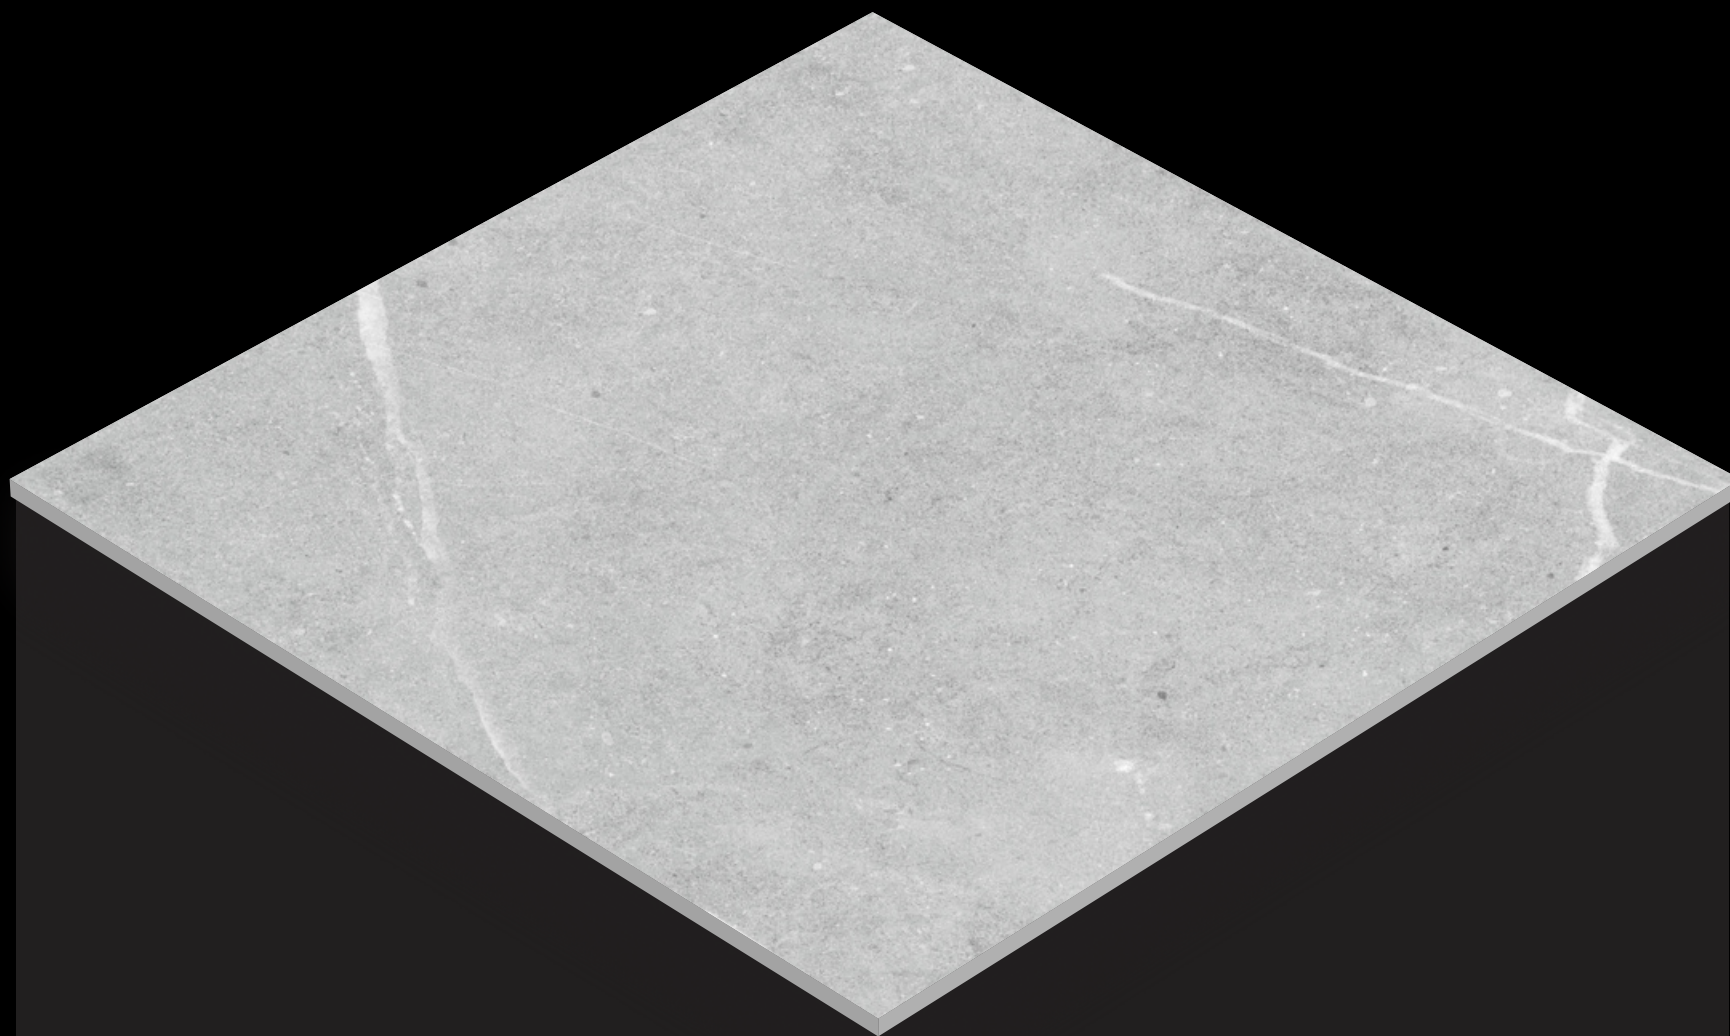

MATT

SERIES

Design

ROBERT LIGHT

FINISH - MATT

600X
600MM