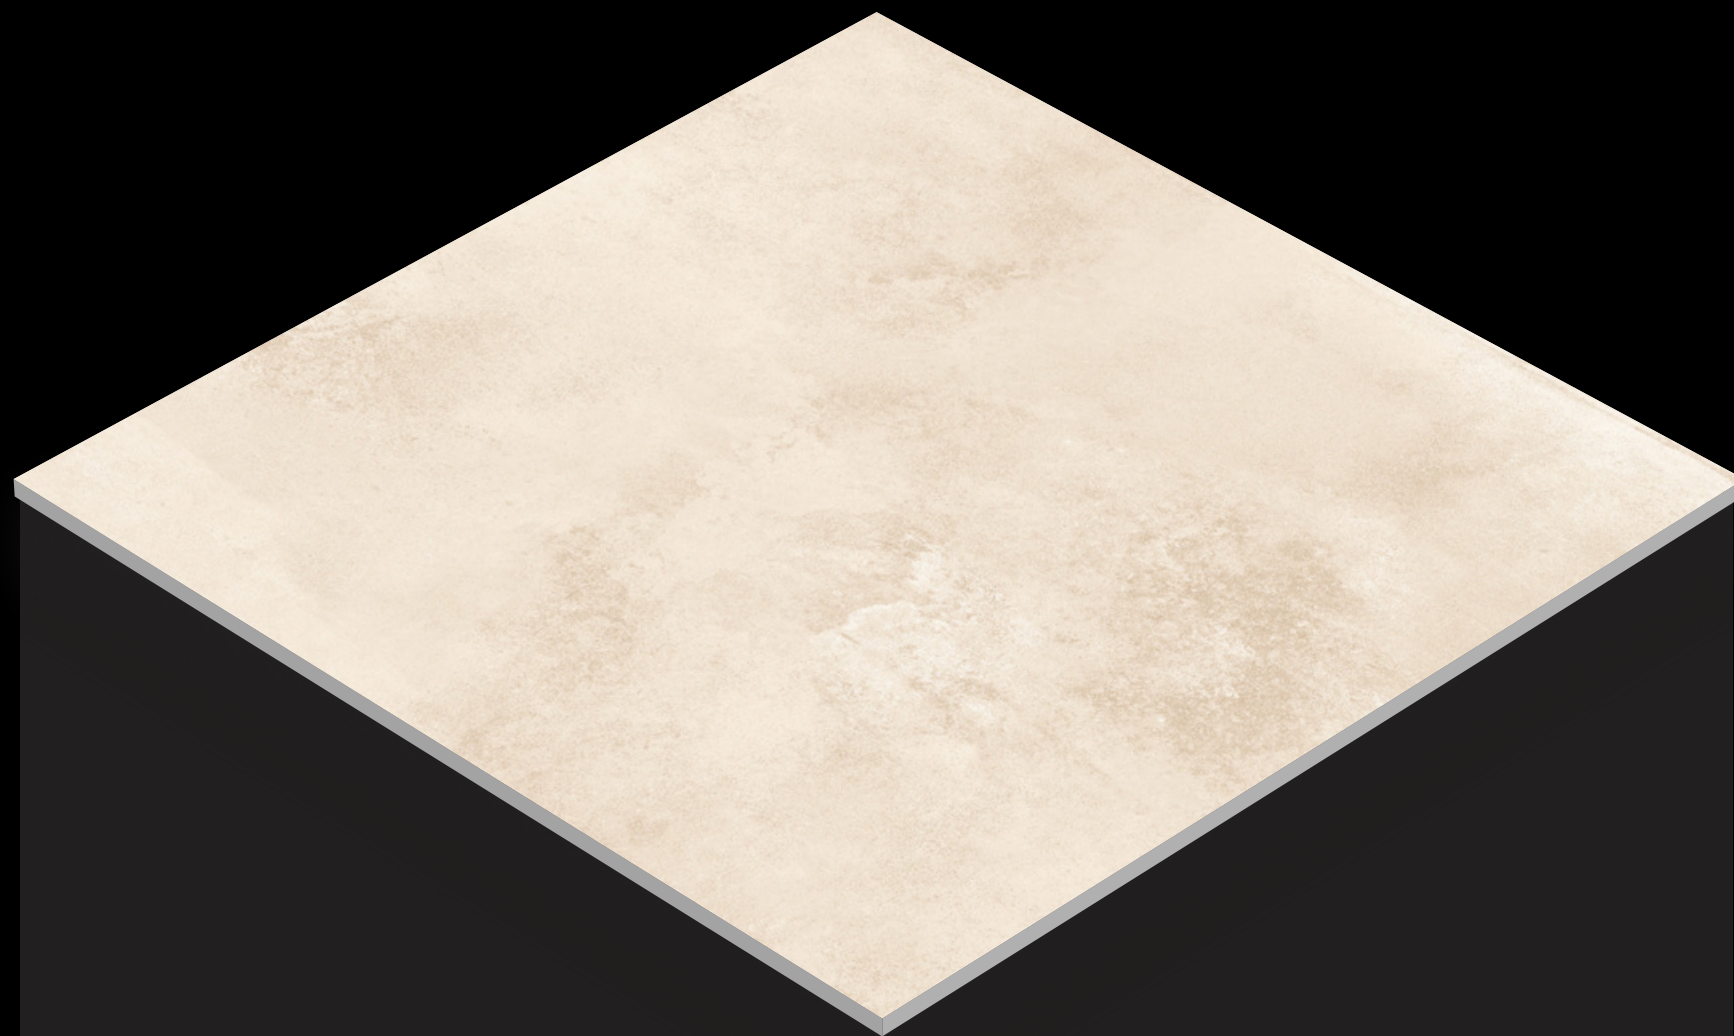

MATT

SERIES

Design

QUBA CREMA

FINISH - MATT

600X
600MM