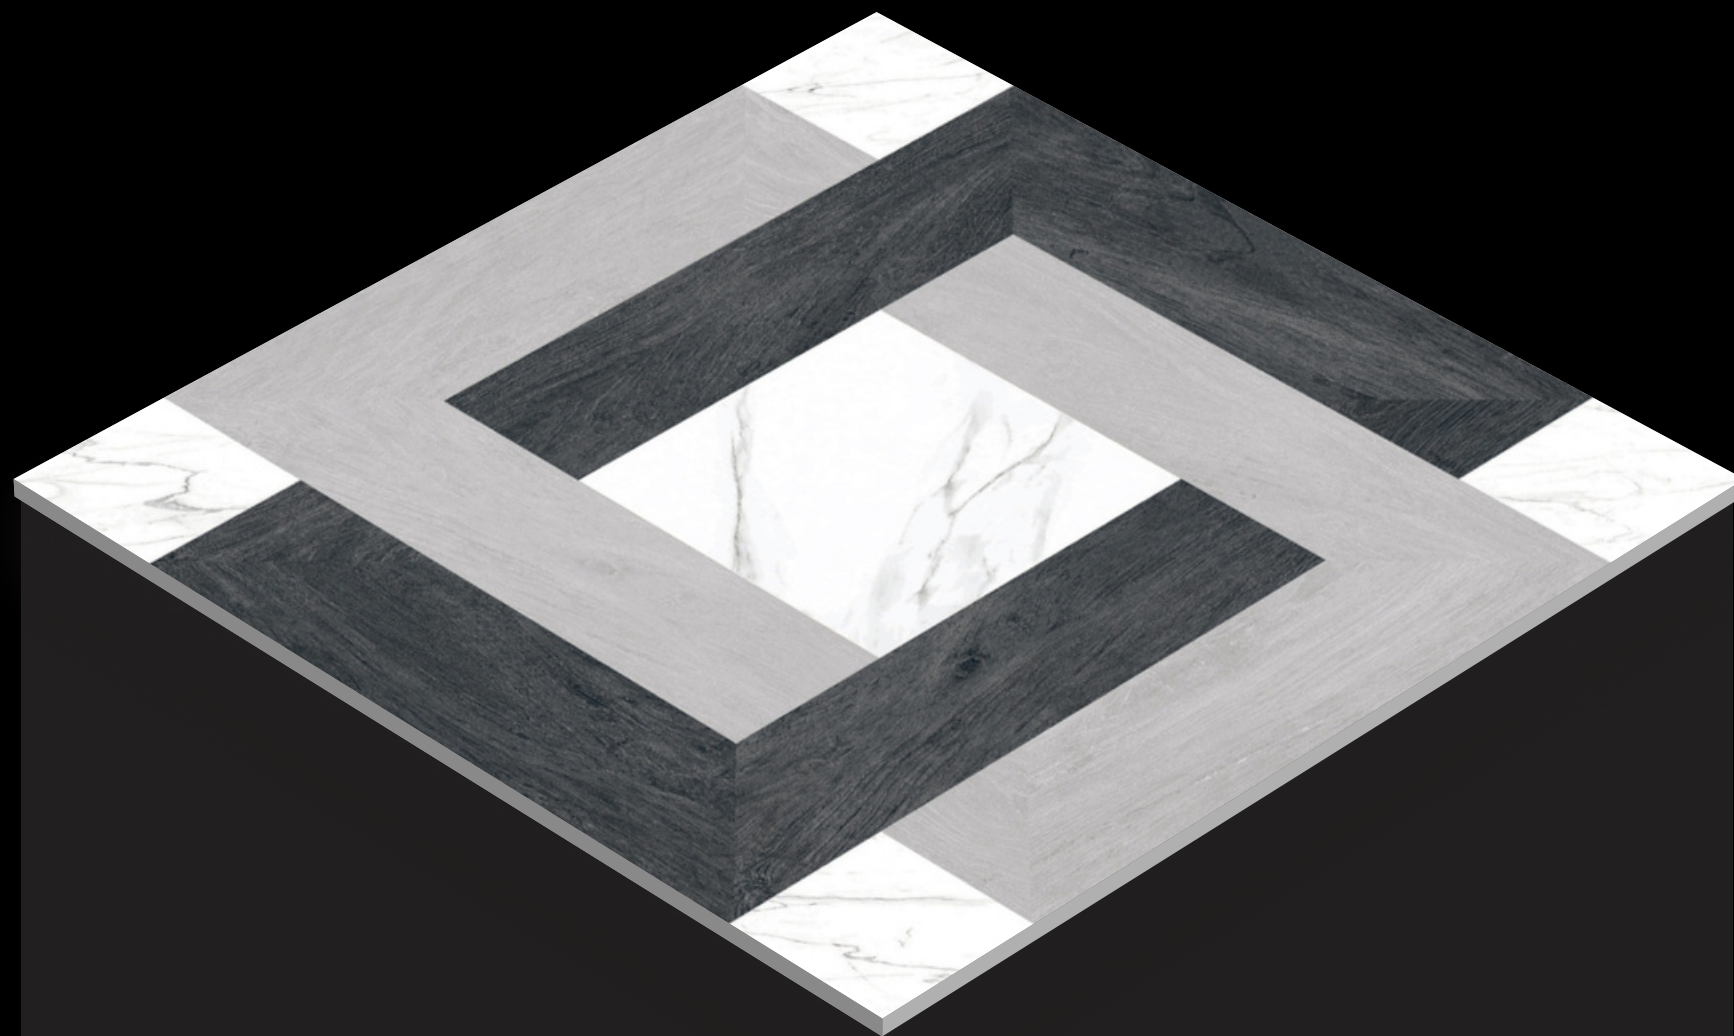

MATT

SERIES

Design

BRUNO BLACK

FINISH - MATT

600X
600MM