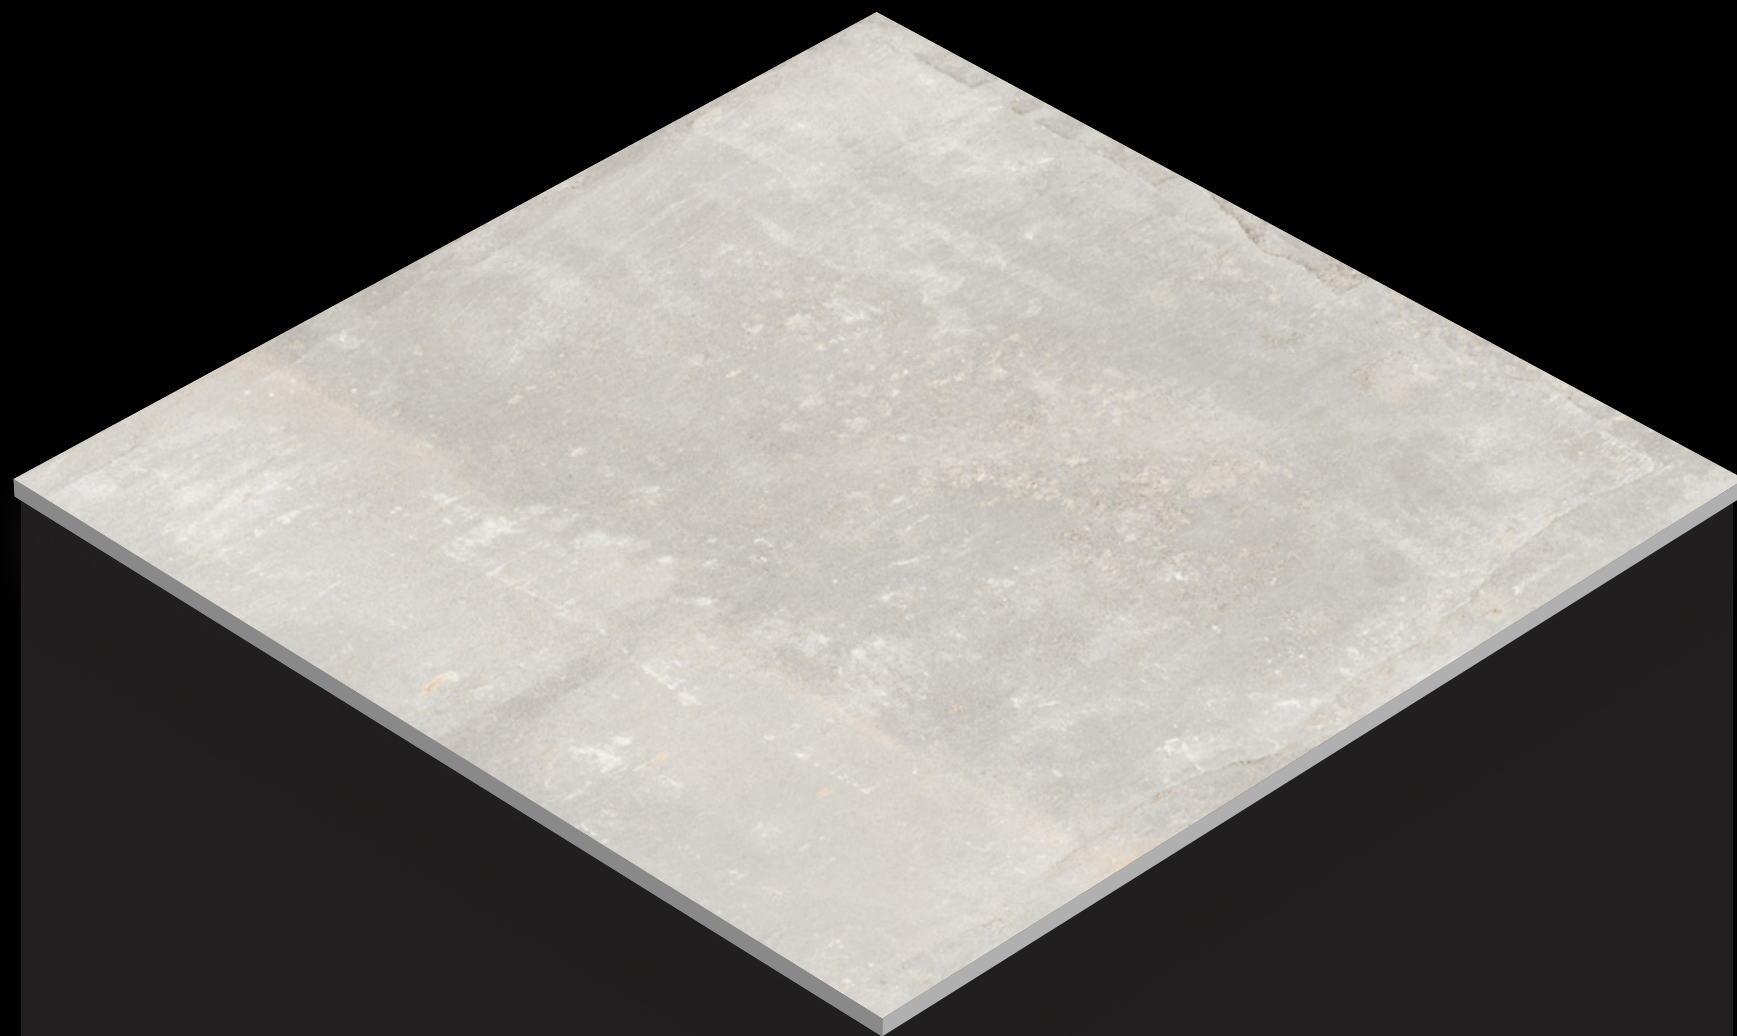

MATT

SERIES

Design

FLAVIO GREY

FINISH - MATT

600X
600MM