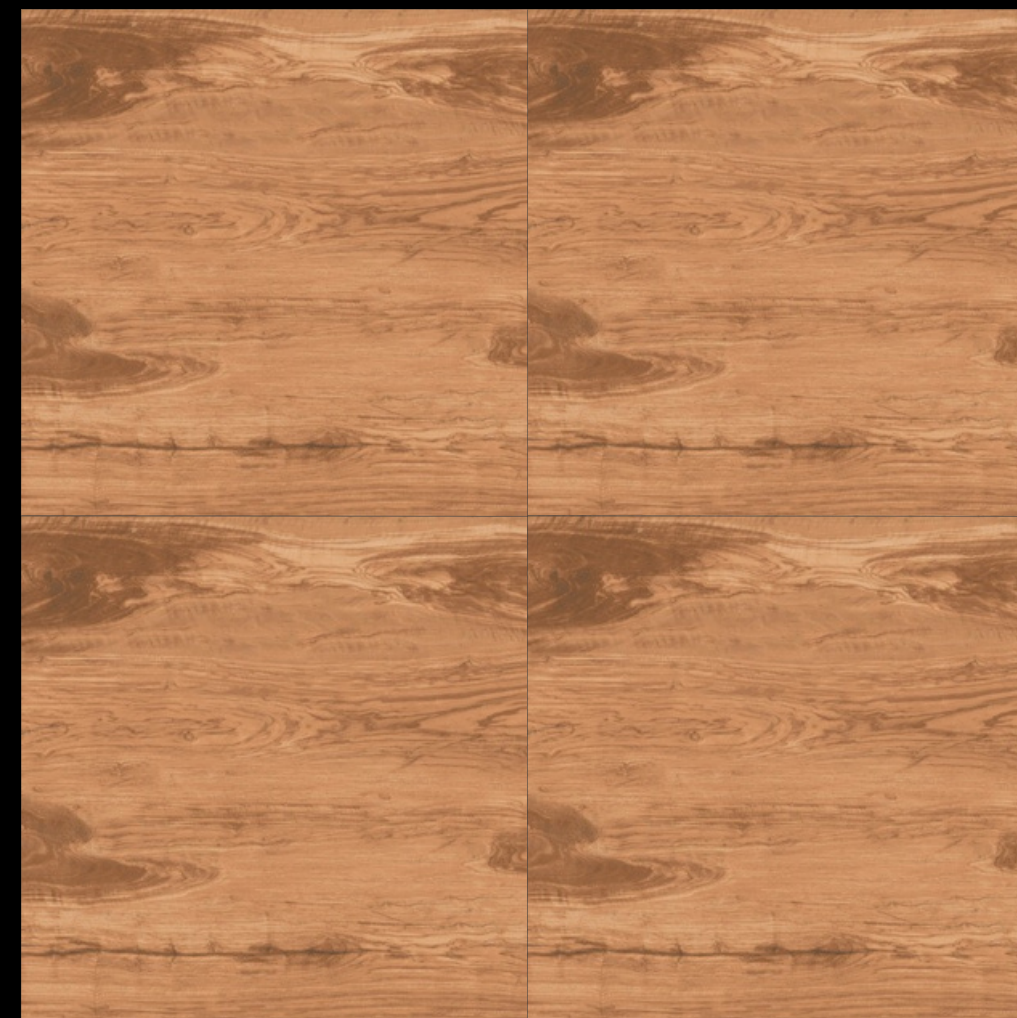

MATT

SERIES

Design

CLUSTER WOOD BROWN

FINISH - MATT

600X
600MM