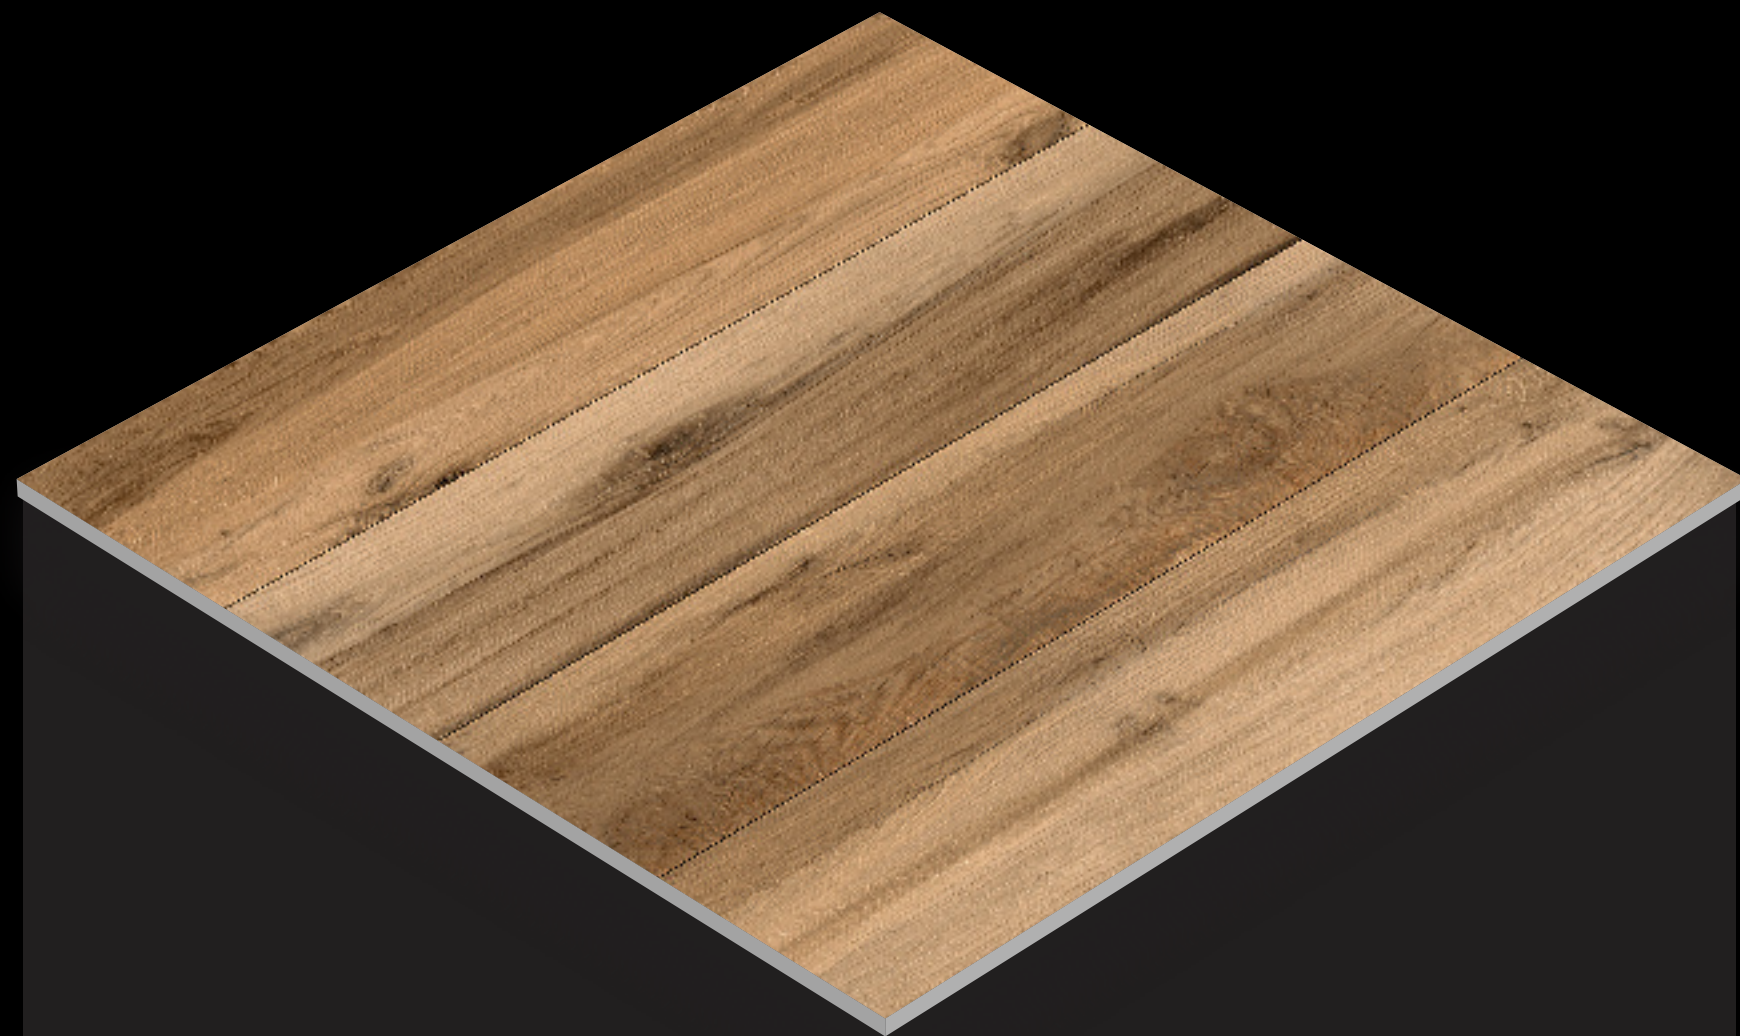

MATT

SERIES

Design

MARMO STREP

FINISH - MATT

600X
600MM