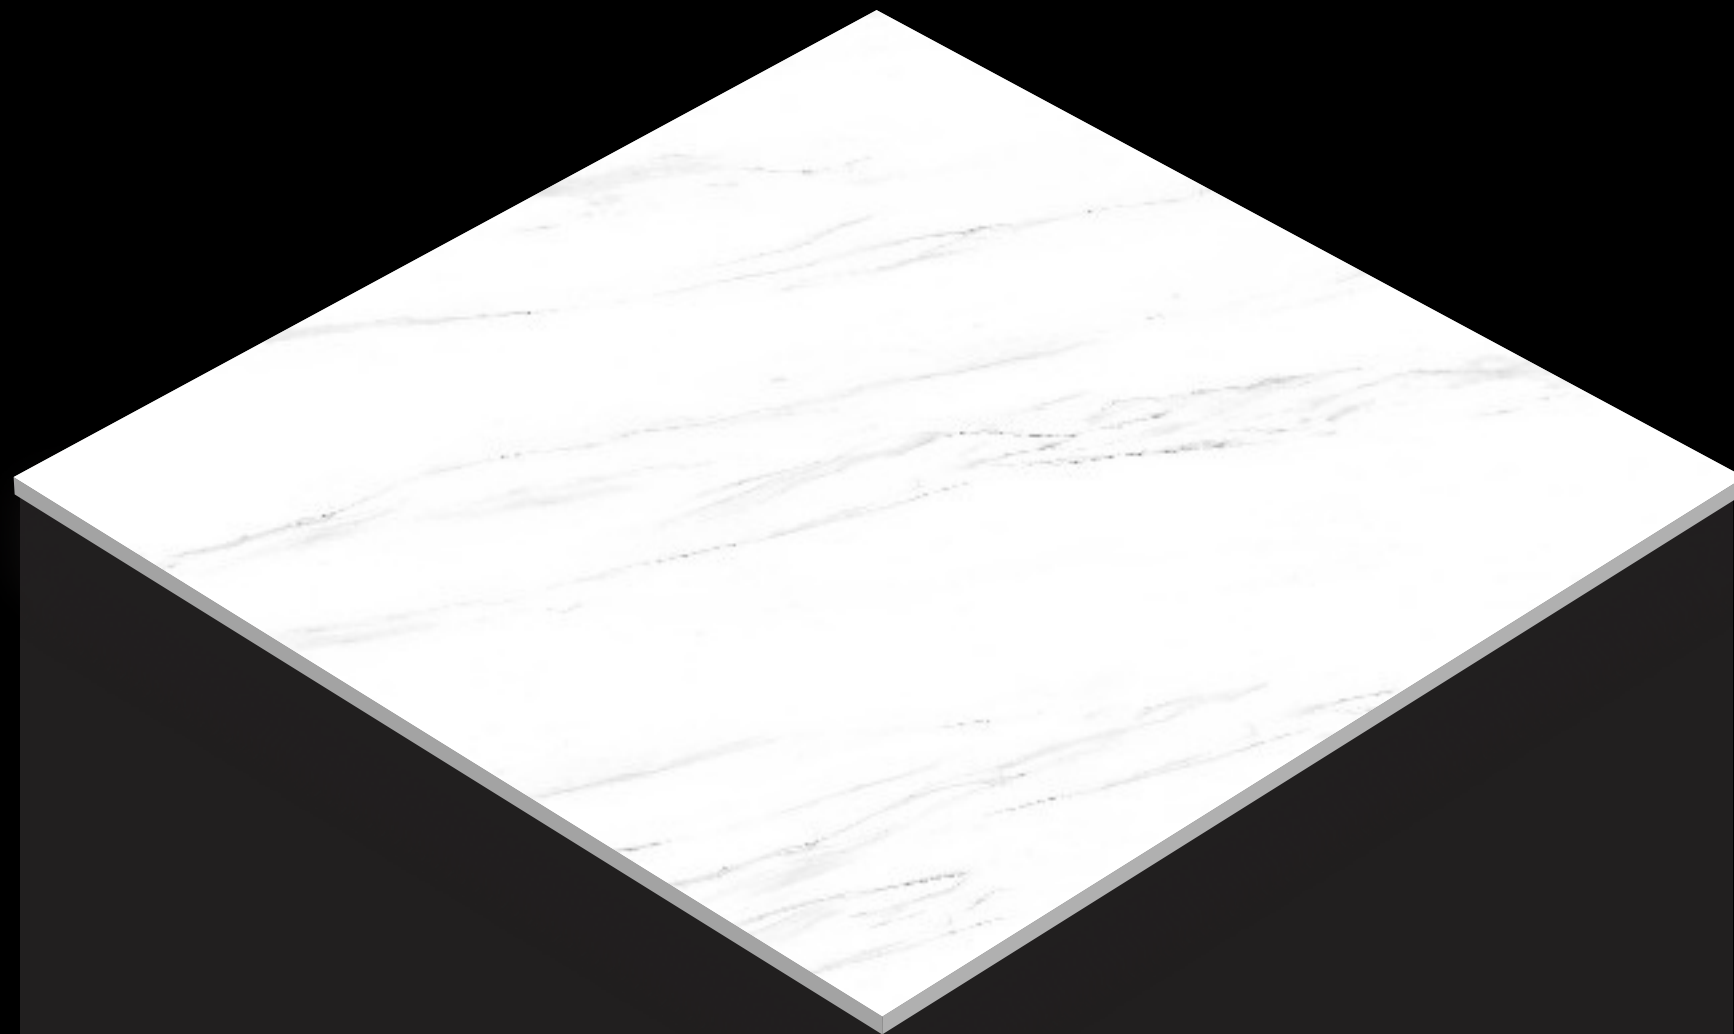

MATT

SERIES

Design

MARBODA WHITE

FINISH - MATT

600X
600MM