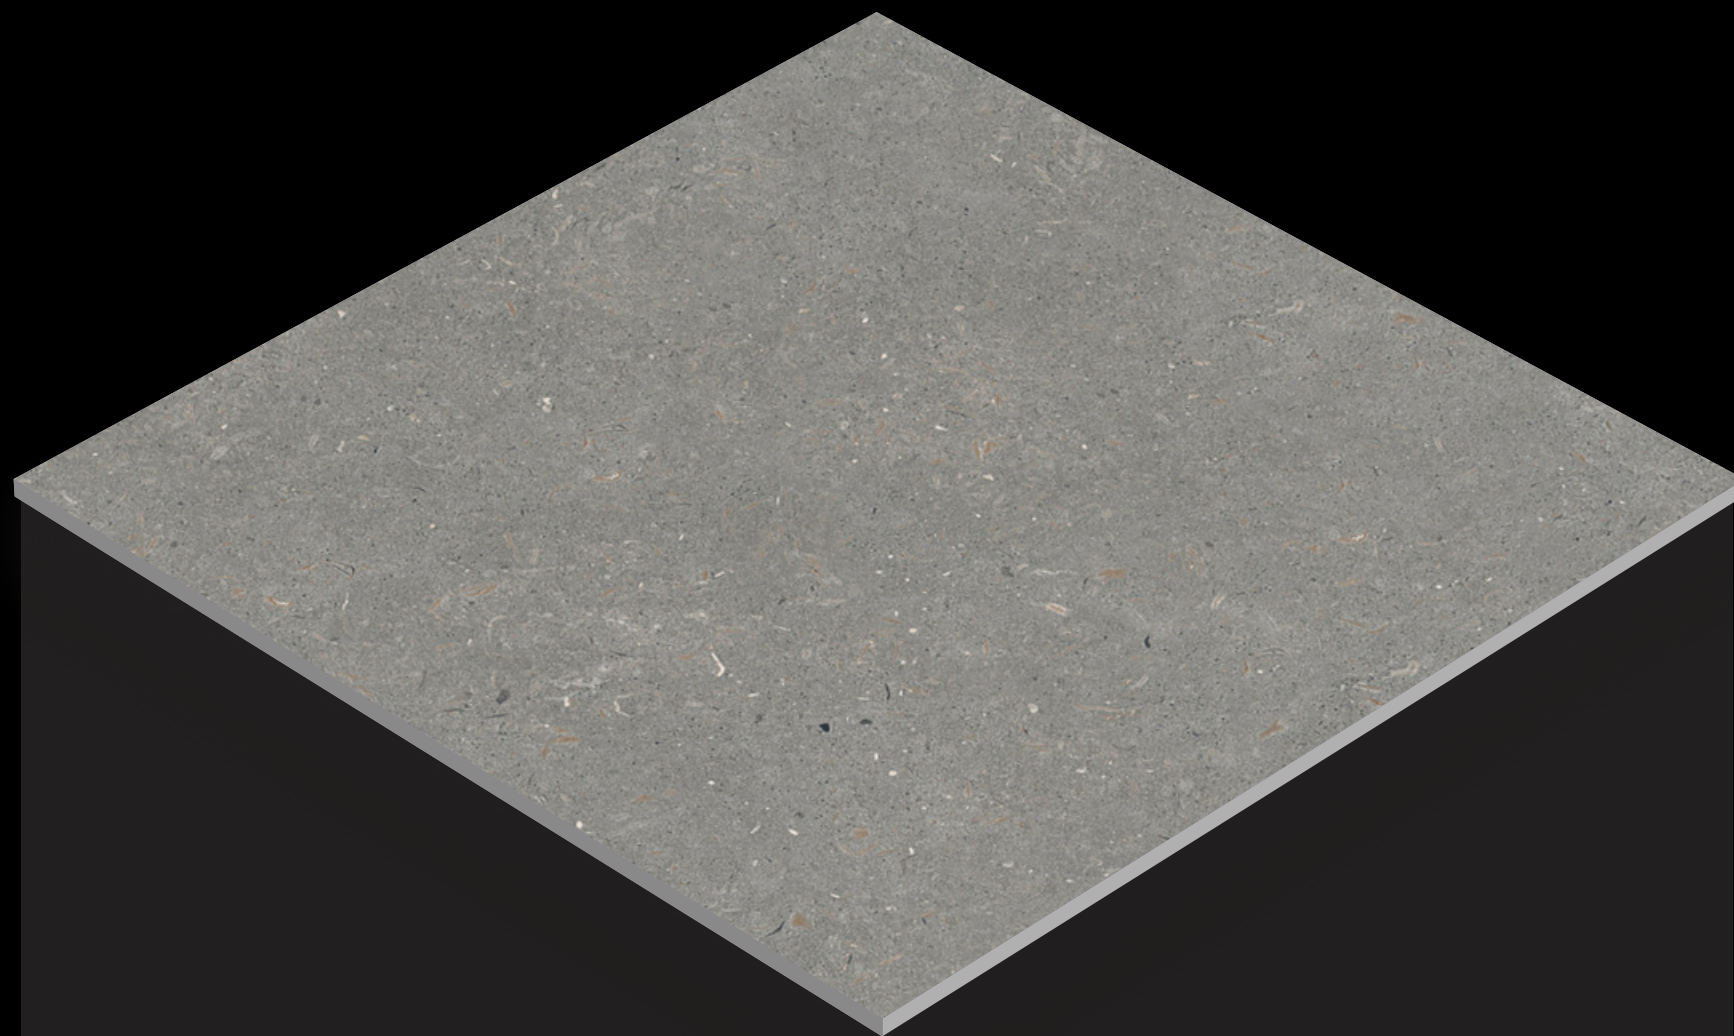

MATT

SERIES

Design

BRECON NERO

FINISH - MATT

600X
600MM