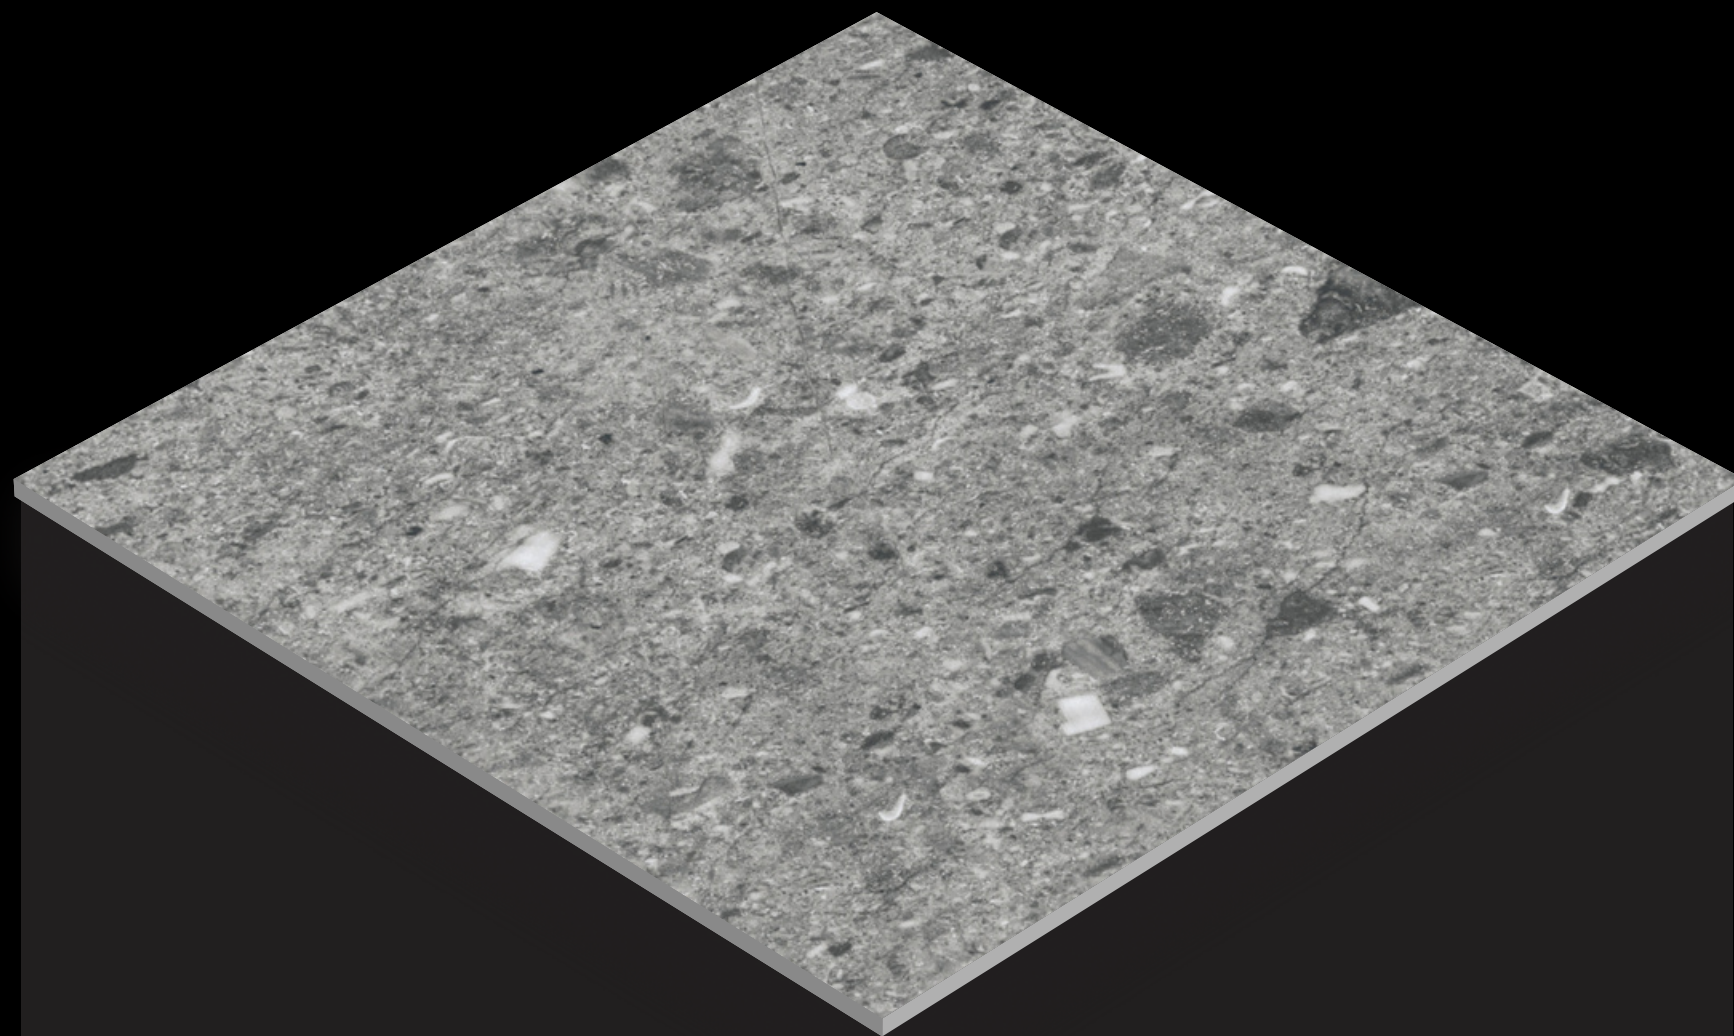

MATT

SERIES

Design

COZY NERO

FINISH - MATT

600X
600MM