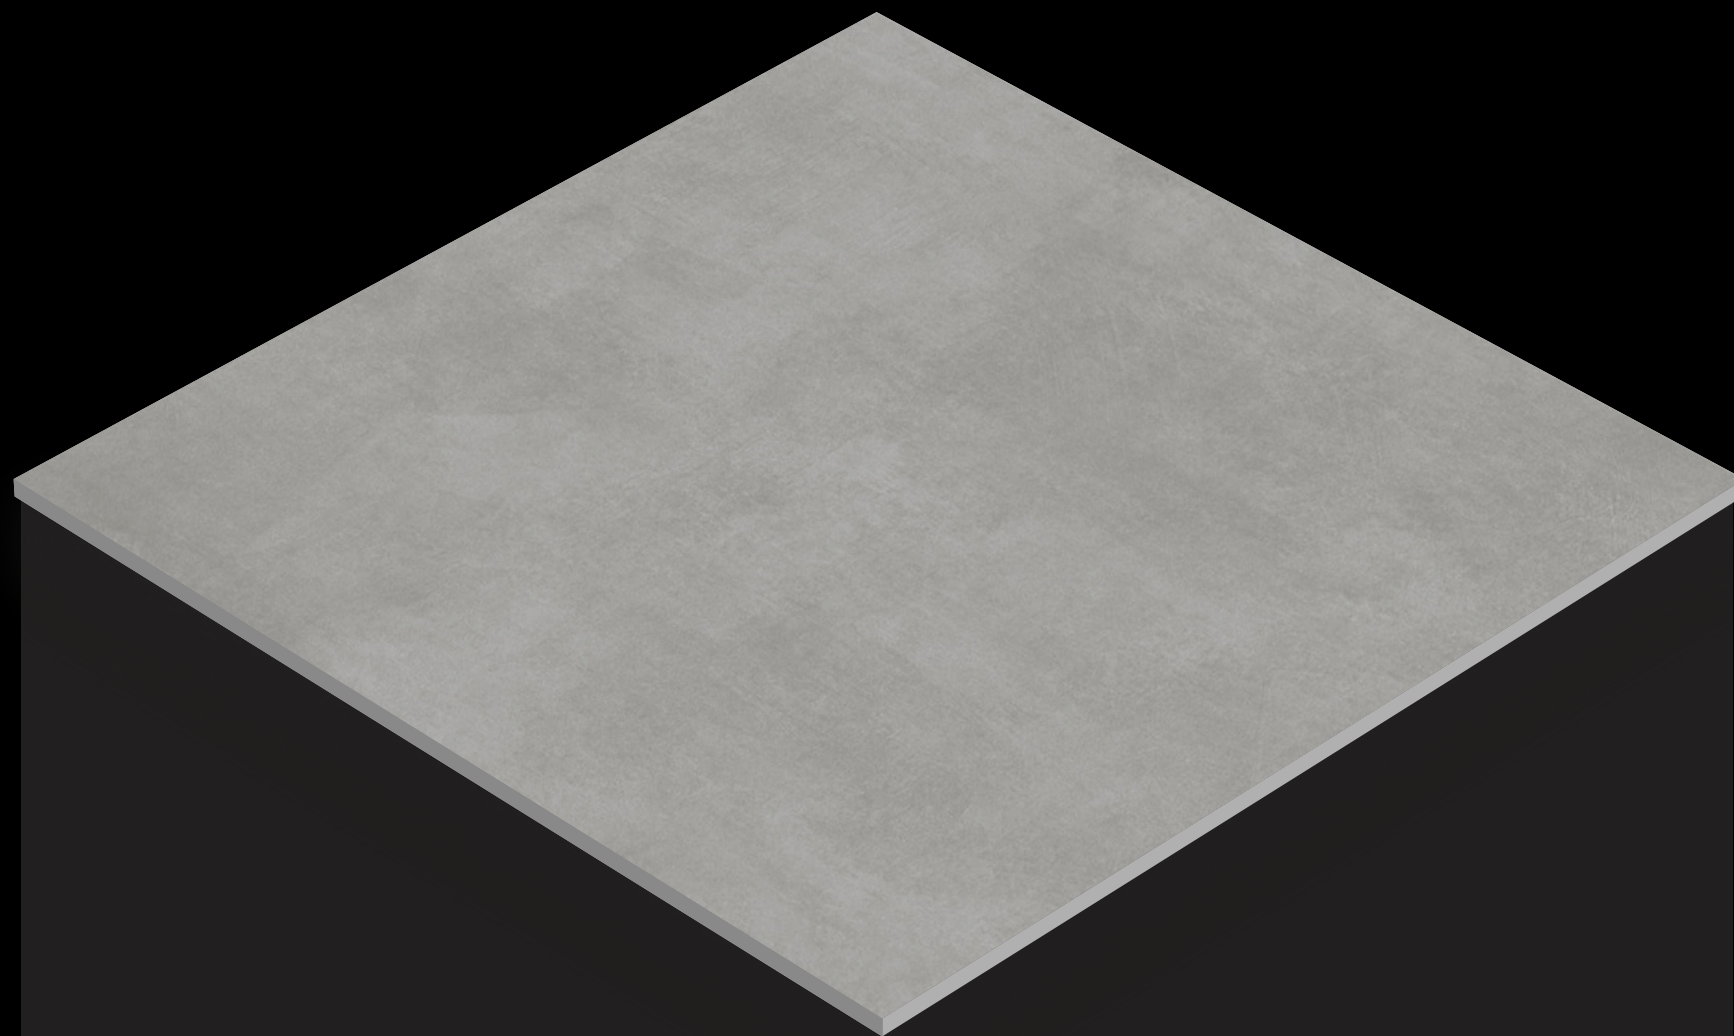

MATT

SERIES

Design

BELENTINE GREY

FINISH - MATT

600X
600MM