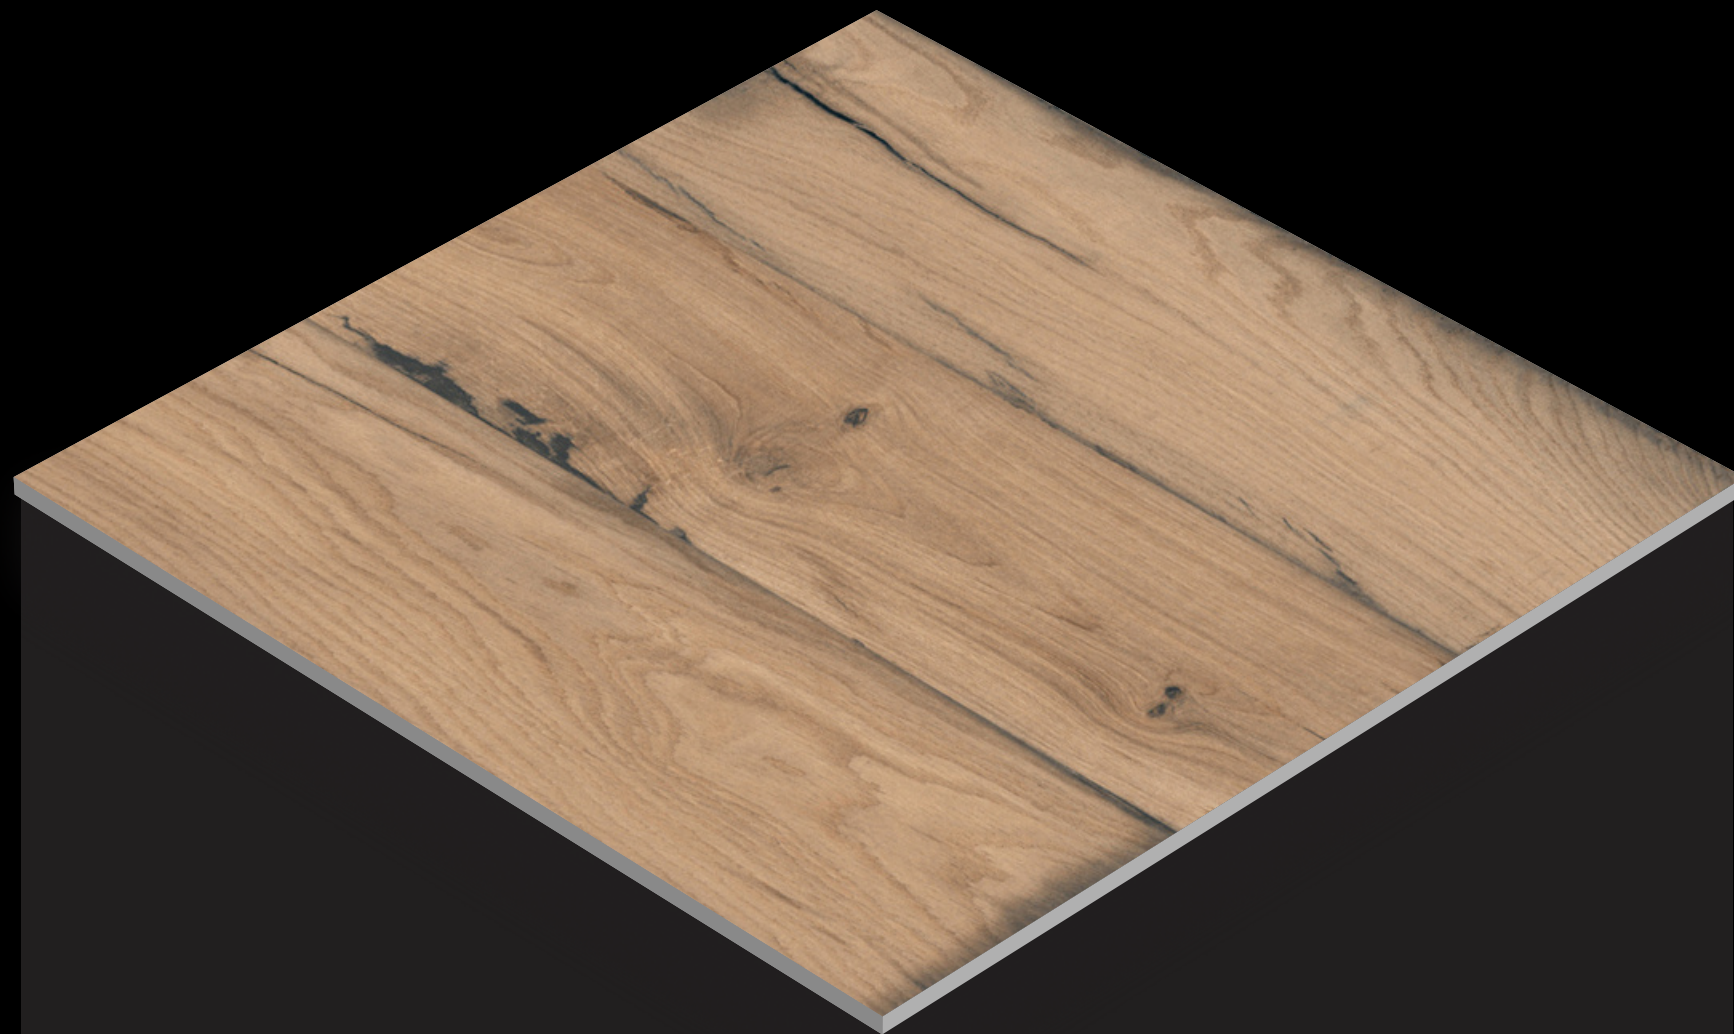

MATT

SERIES

Design

ALKORA BROWN

FINISH - MATT

600X
600MM