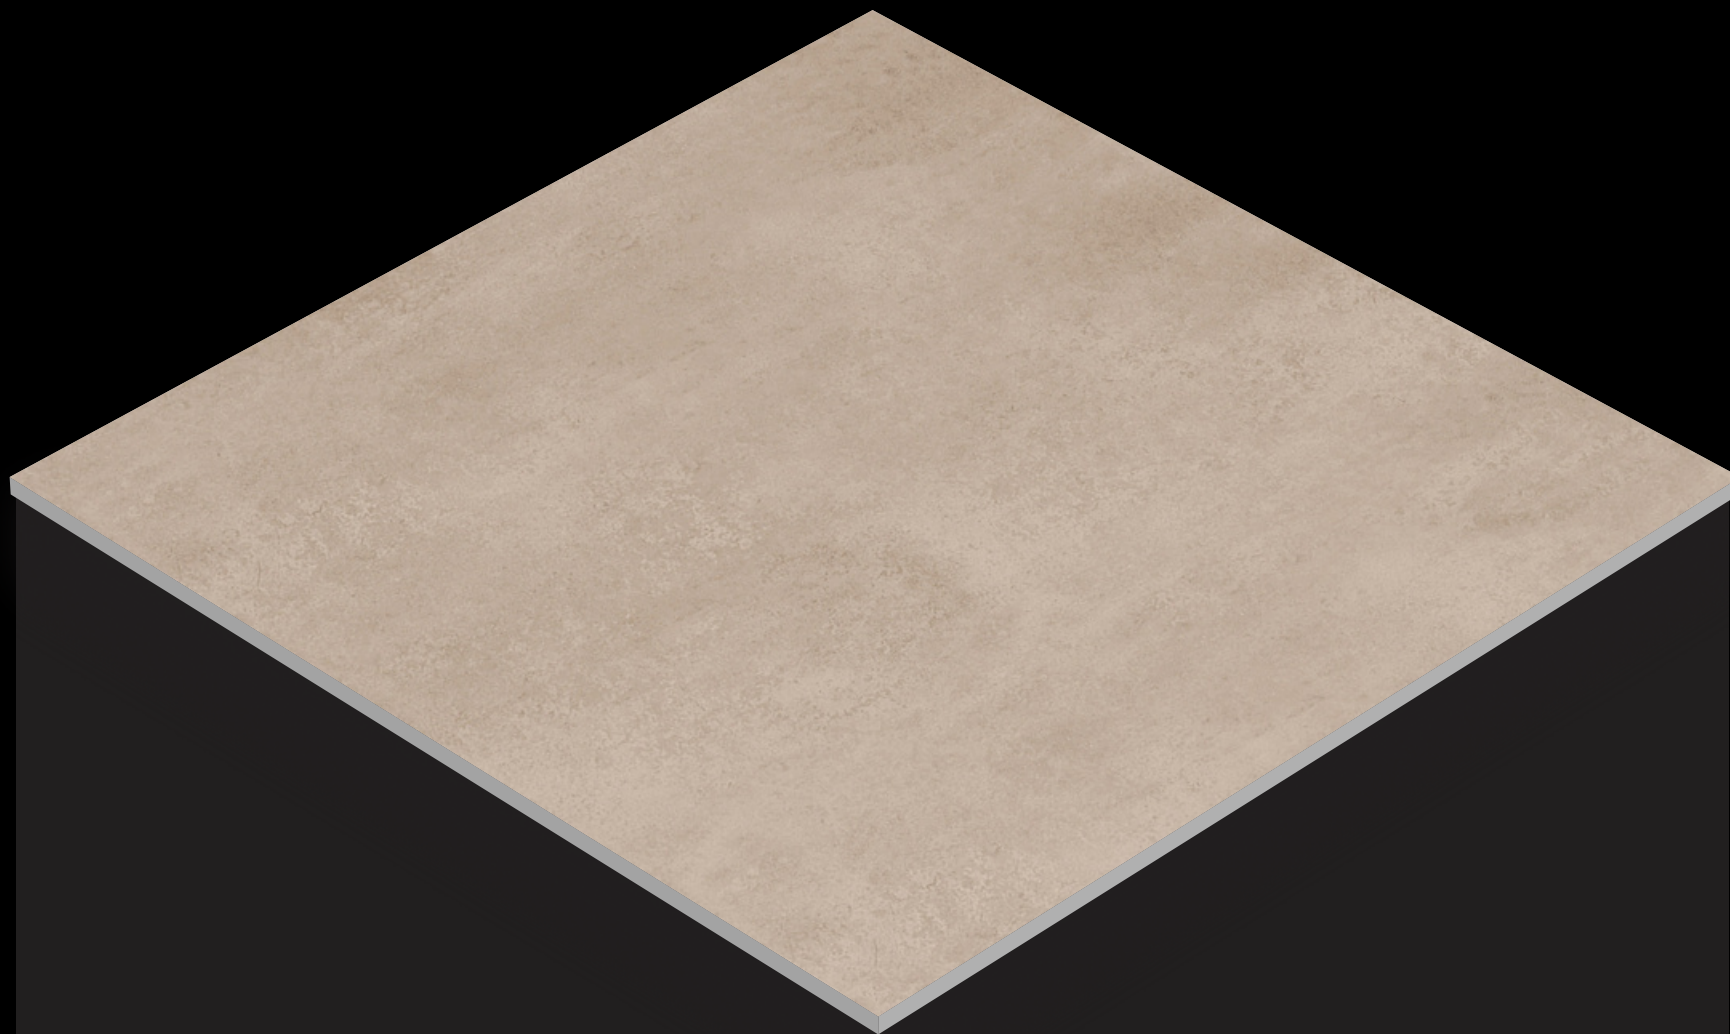

MATT

SERIES

Design

PIATRA SAND

FINISH - MATT

600X
600MM