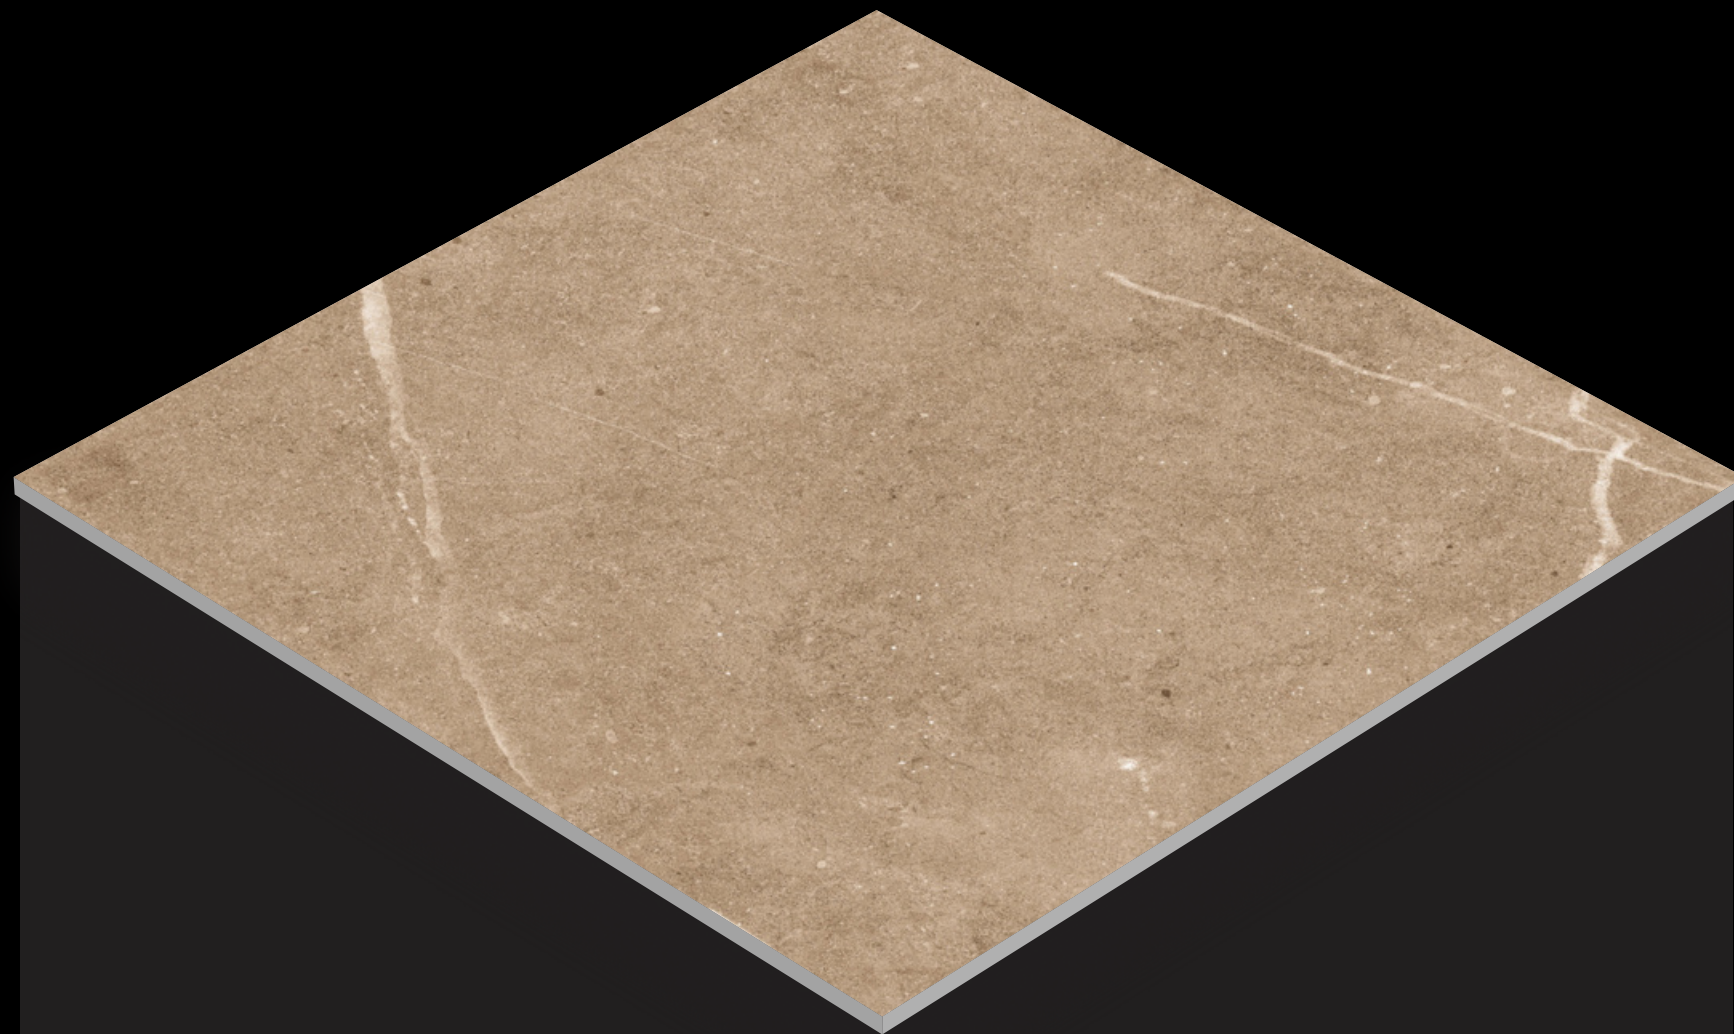

MATT

SERIES

Design

ROBERT YELLOW

FINISH - MATT

600X
600MM