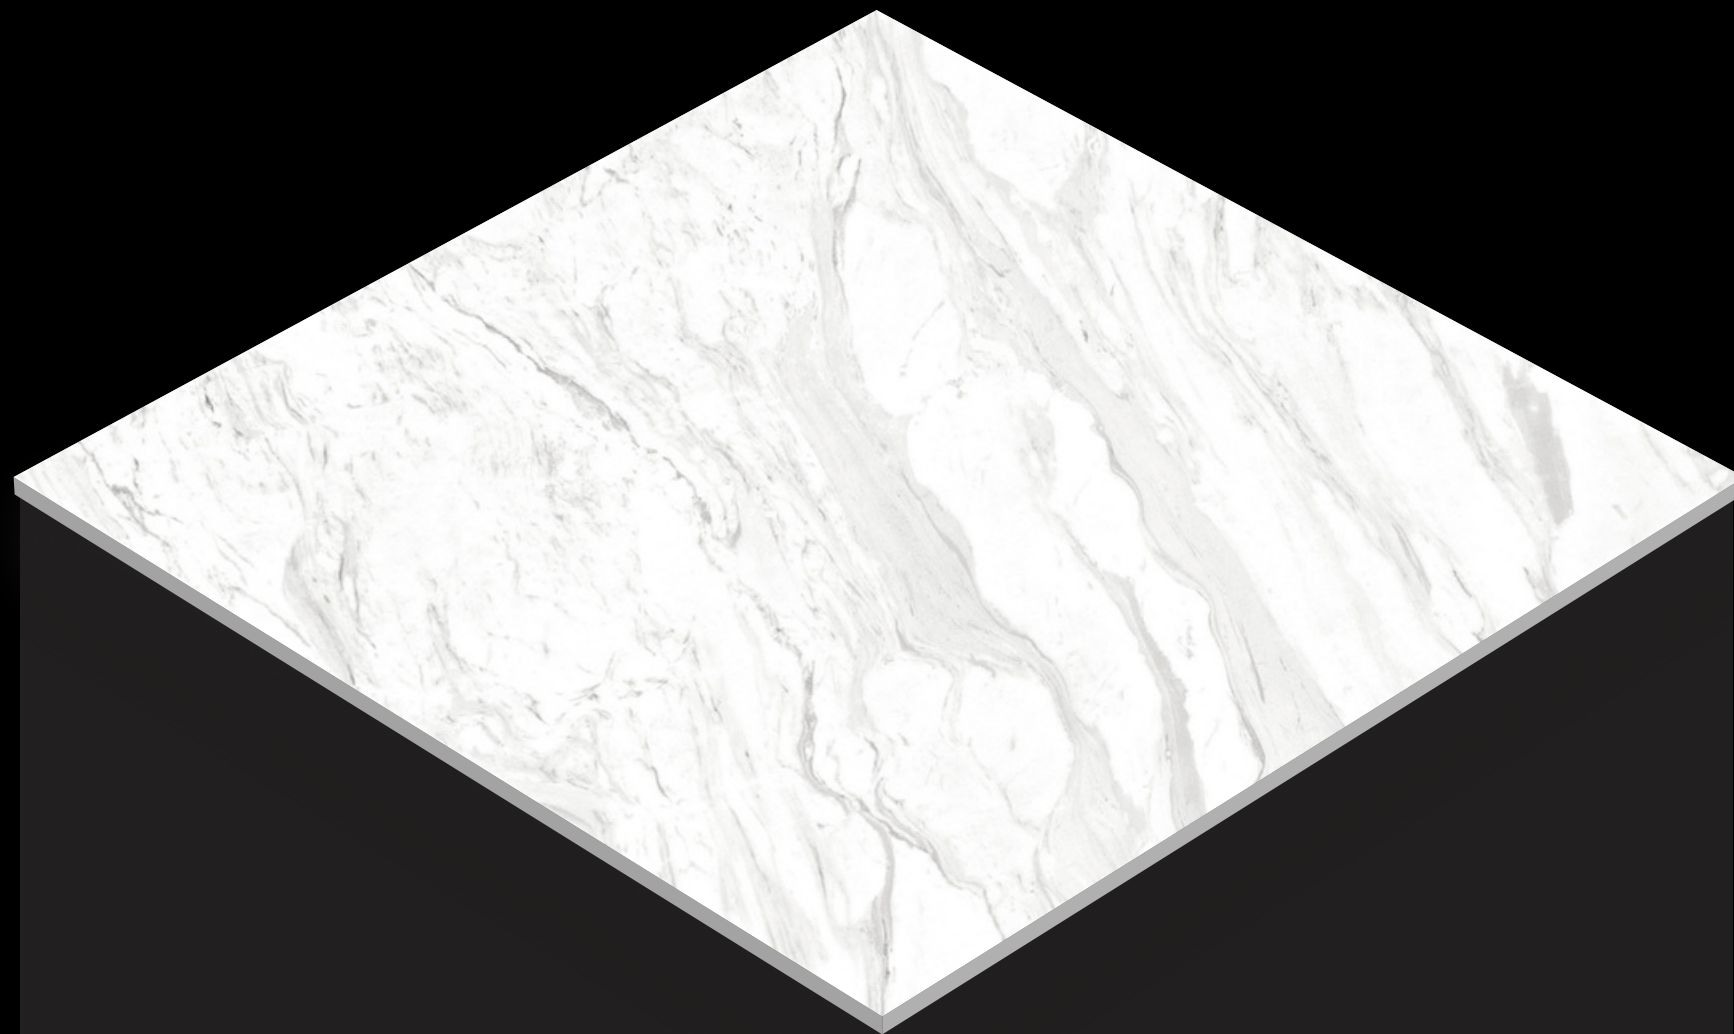

# MATT

SERIES

Design

VOLAKAS WHITE

FINISH - MATT

600X  
600MM