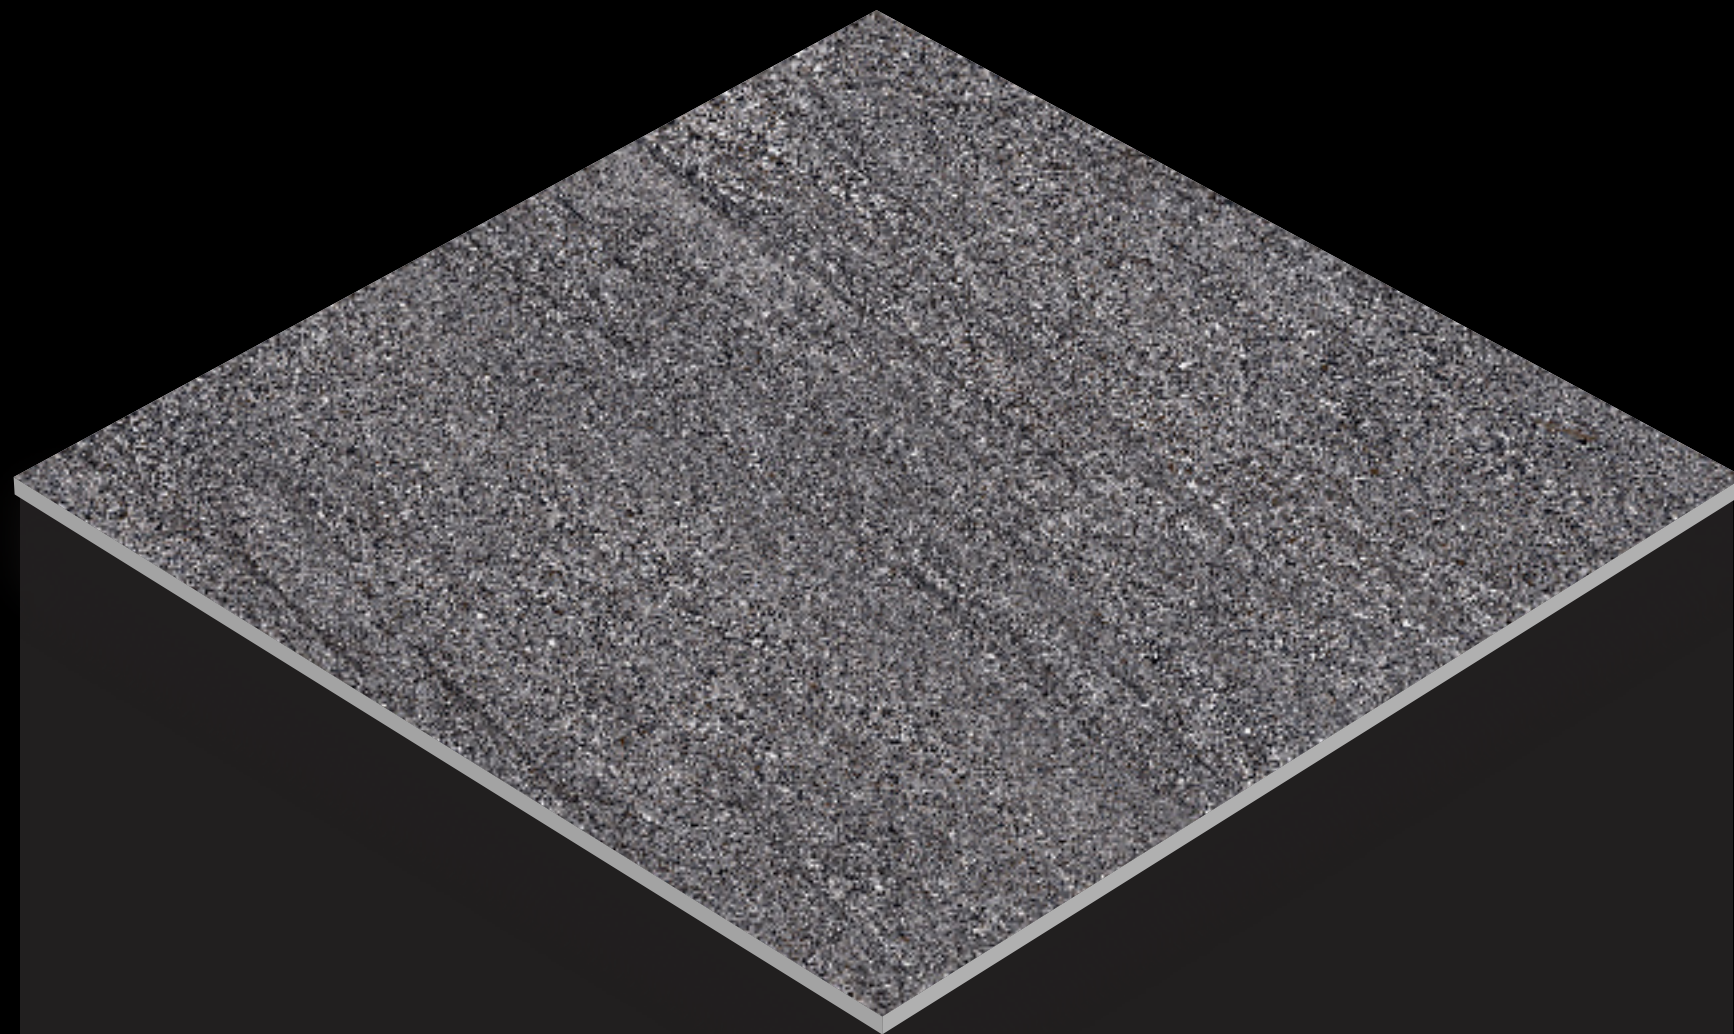

# MATT

SERIES

Design

GRANIC DARK

FINISH - MATT

600X  
600MM