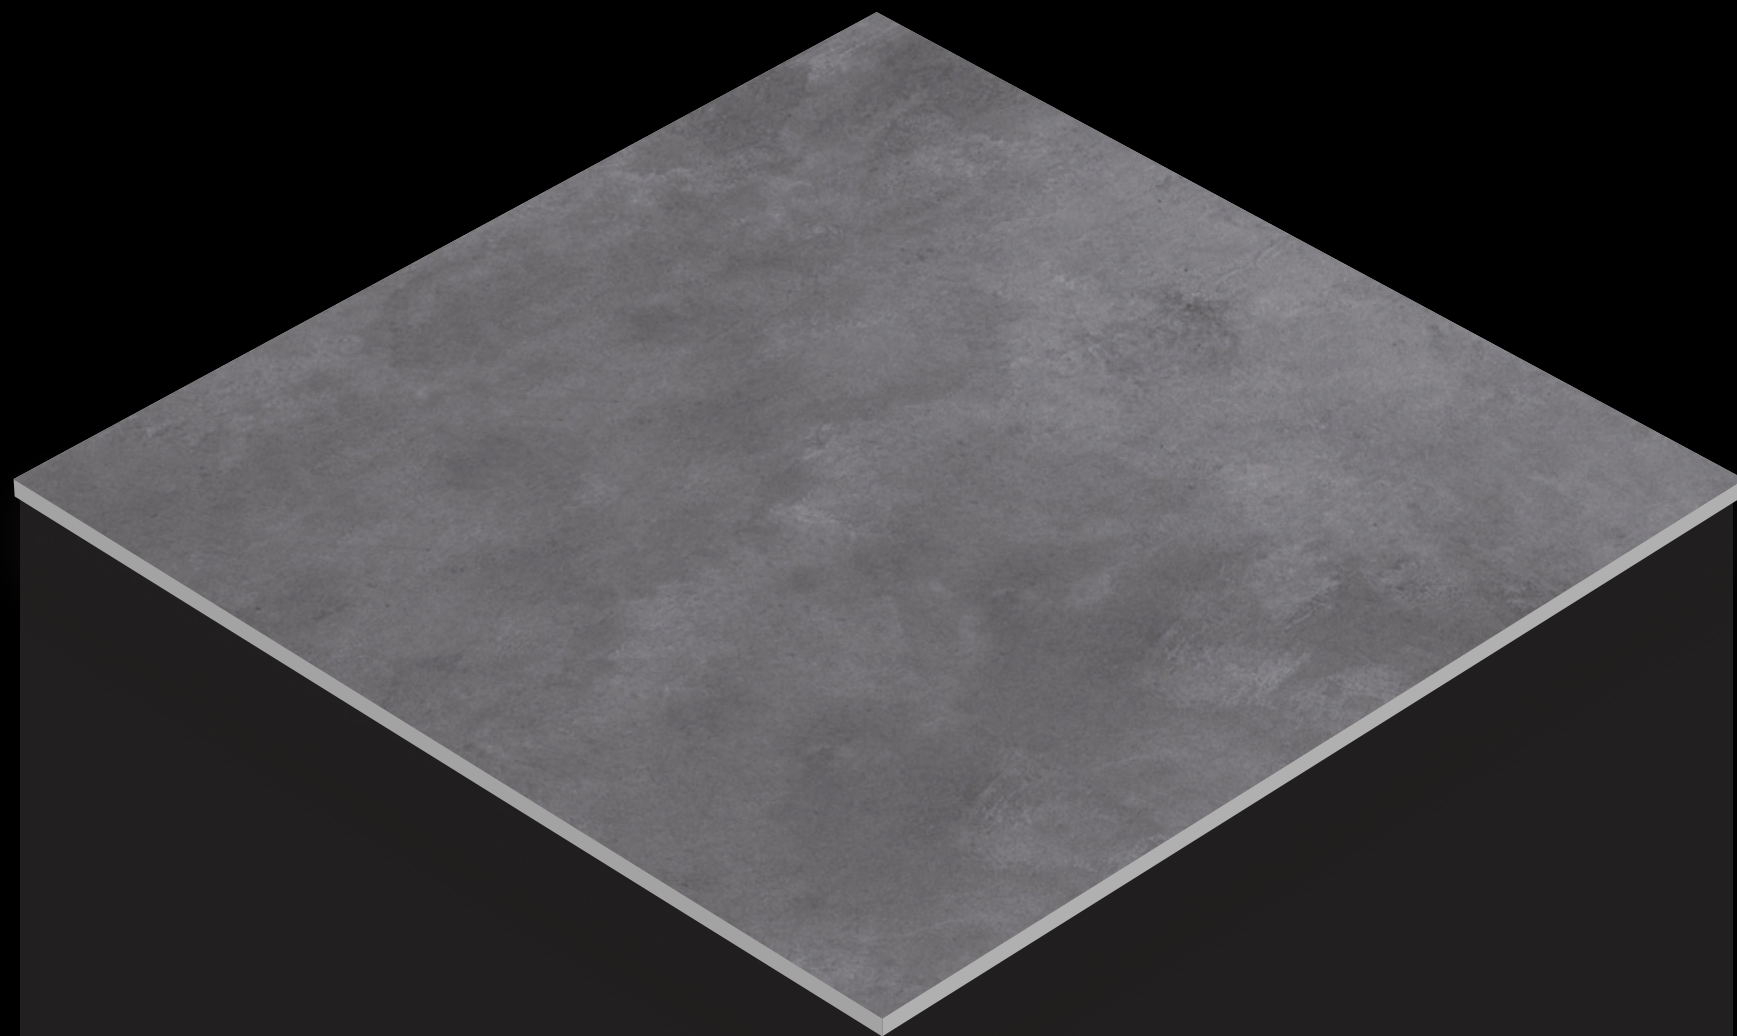

MATT

SERIES

Design

RUST GREY

FINISH - MATT

600X
600MM