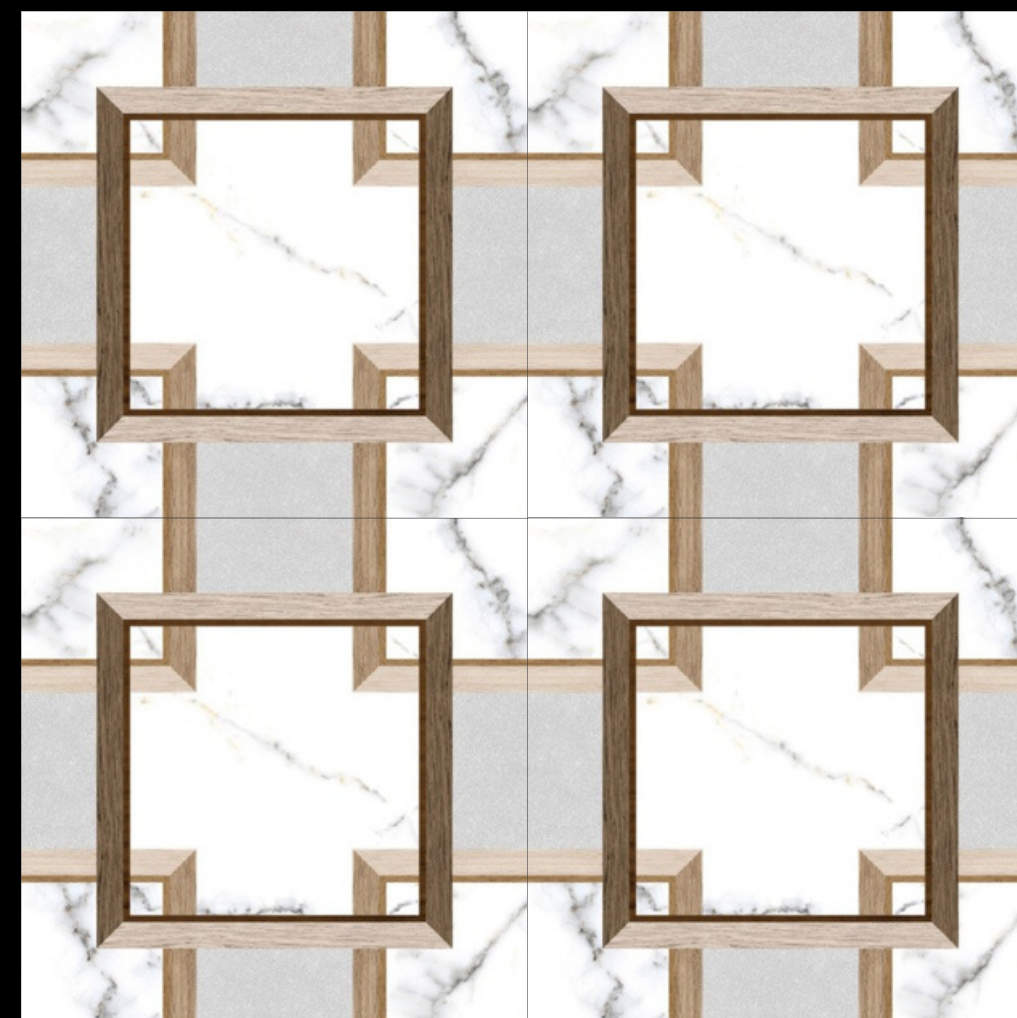

MATT SERIES

Design

CAREMAL WHITE

FINISH - MATT

600X
600MM