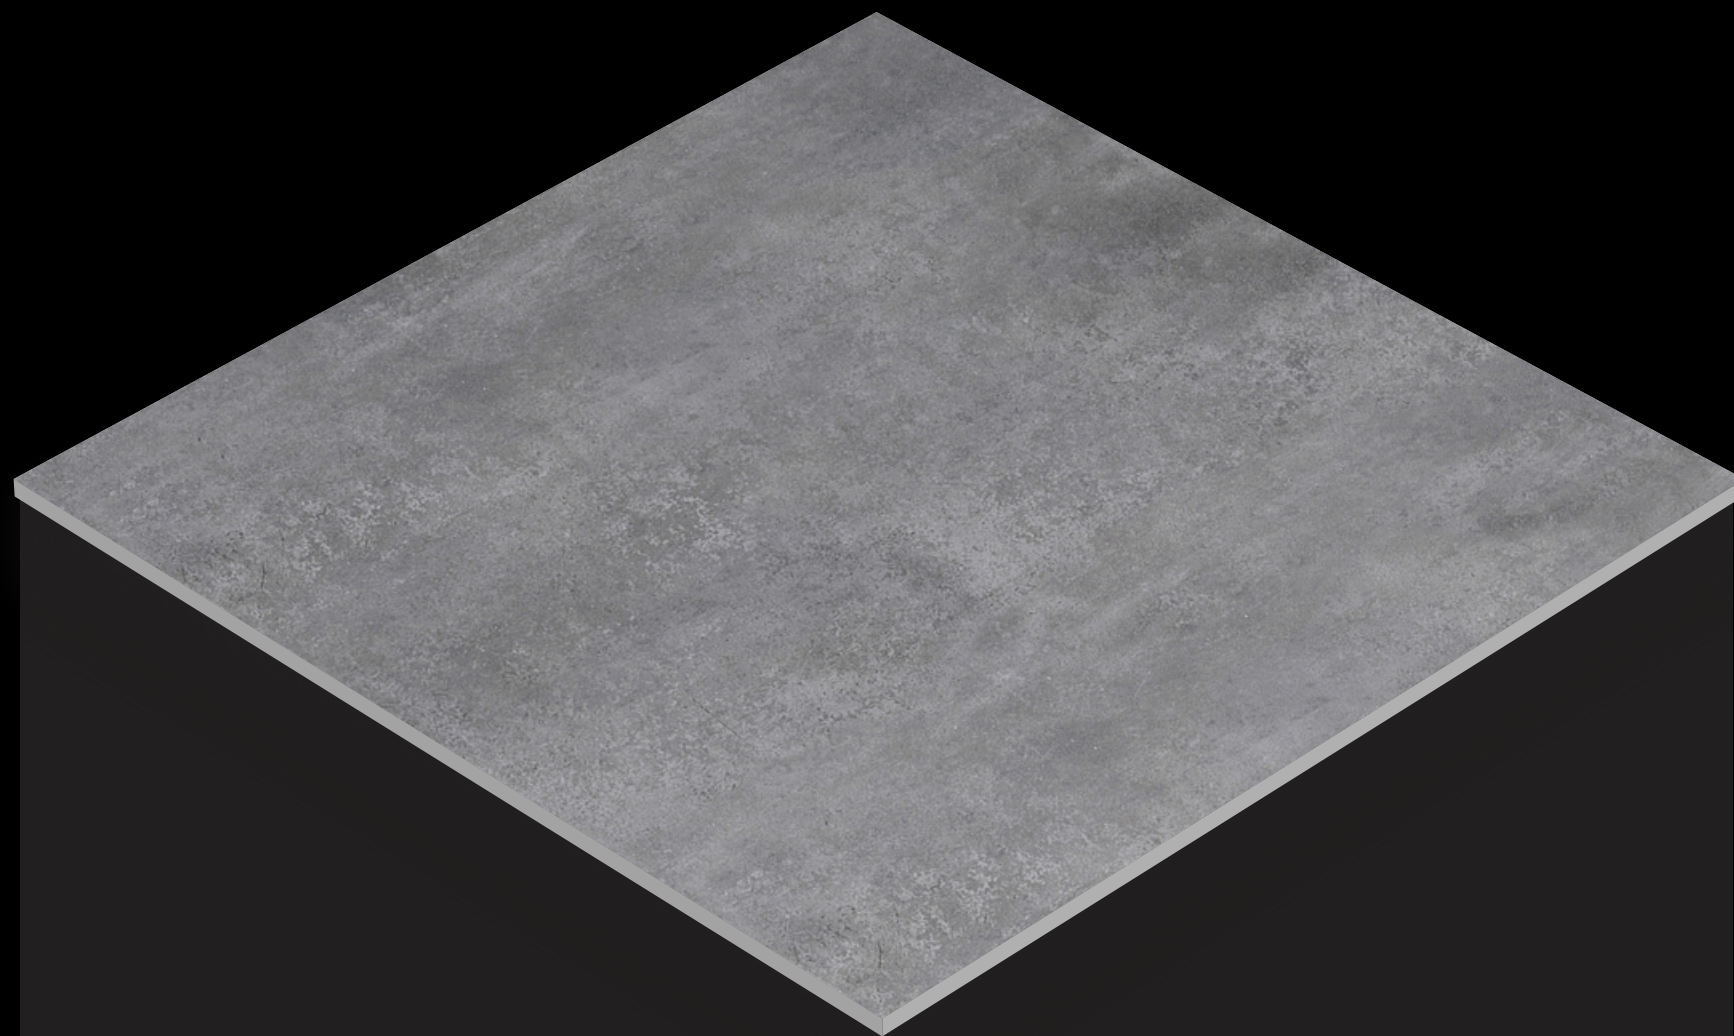

MATT

SERIES

Design

PIATRA GRIS

FINISH - MATT

600X
600MM