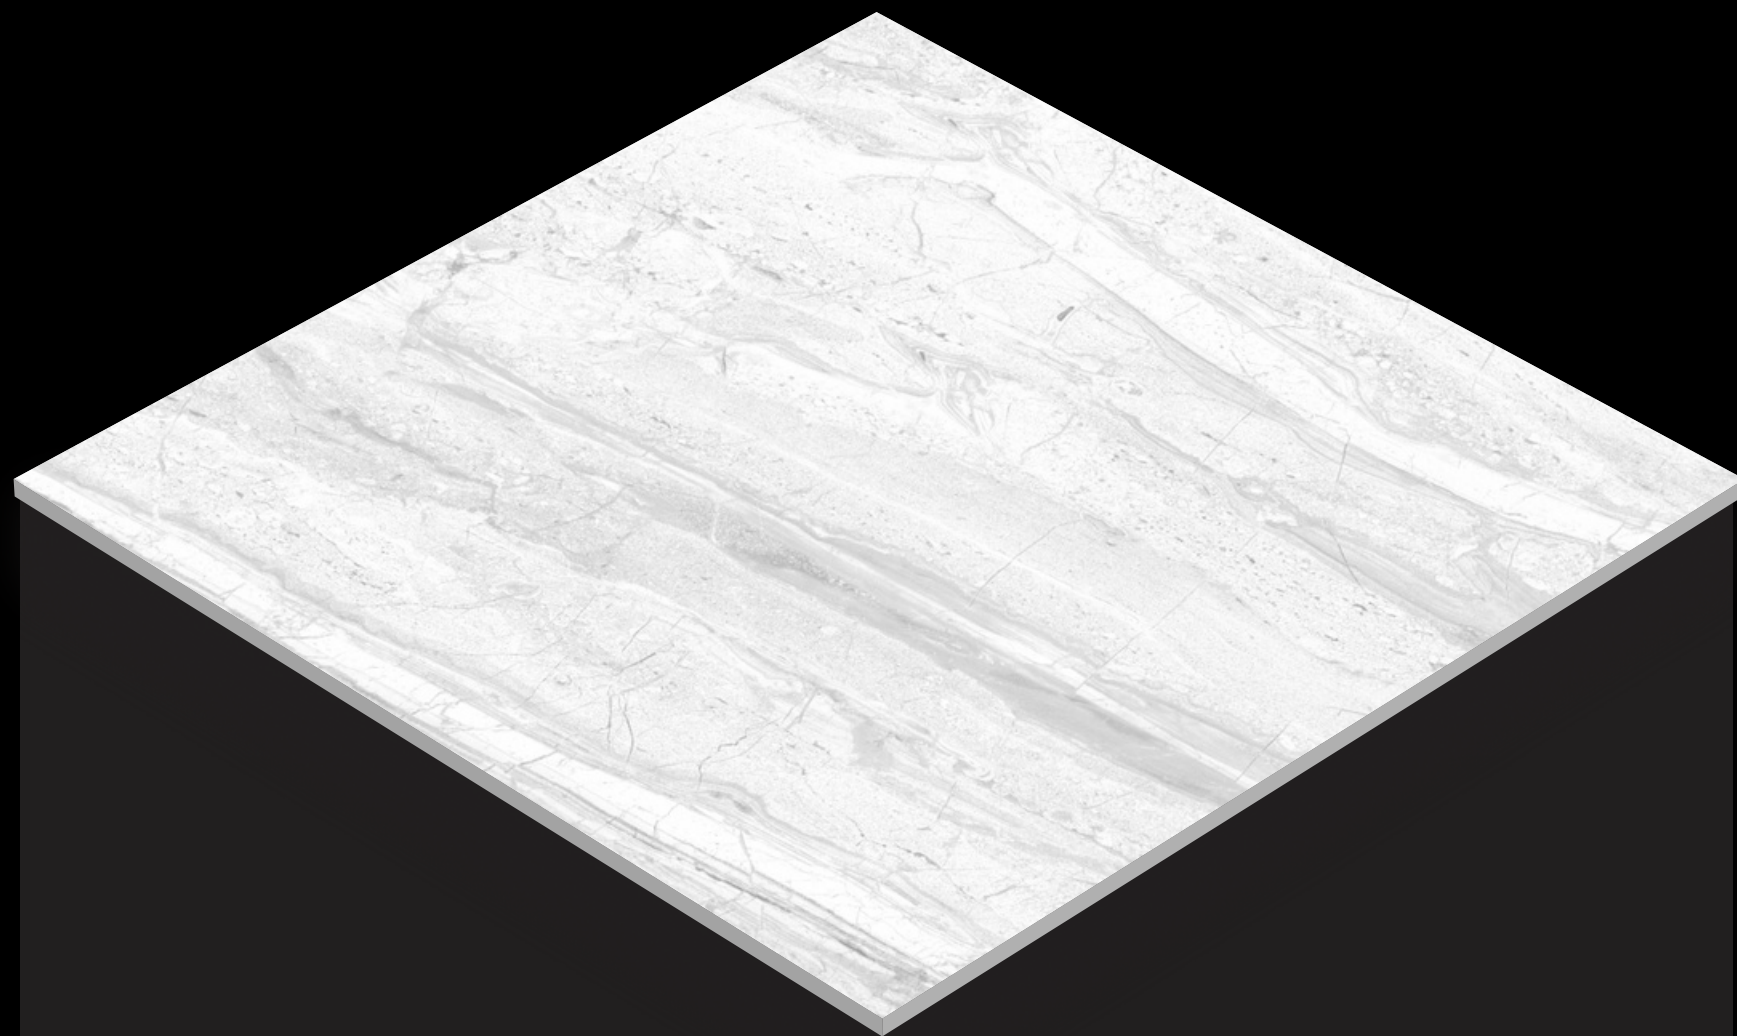

MATT

SERIES

Design

SPATTER LIGHT

FINISH - MATT

600X
600MM