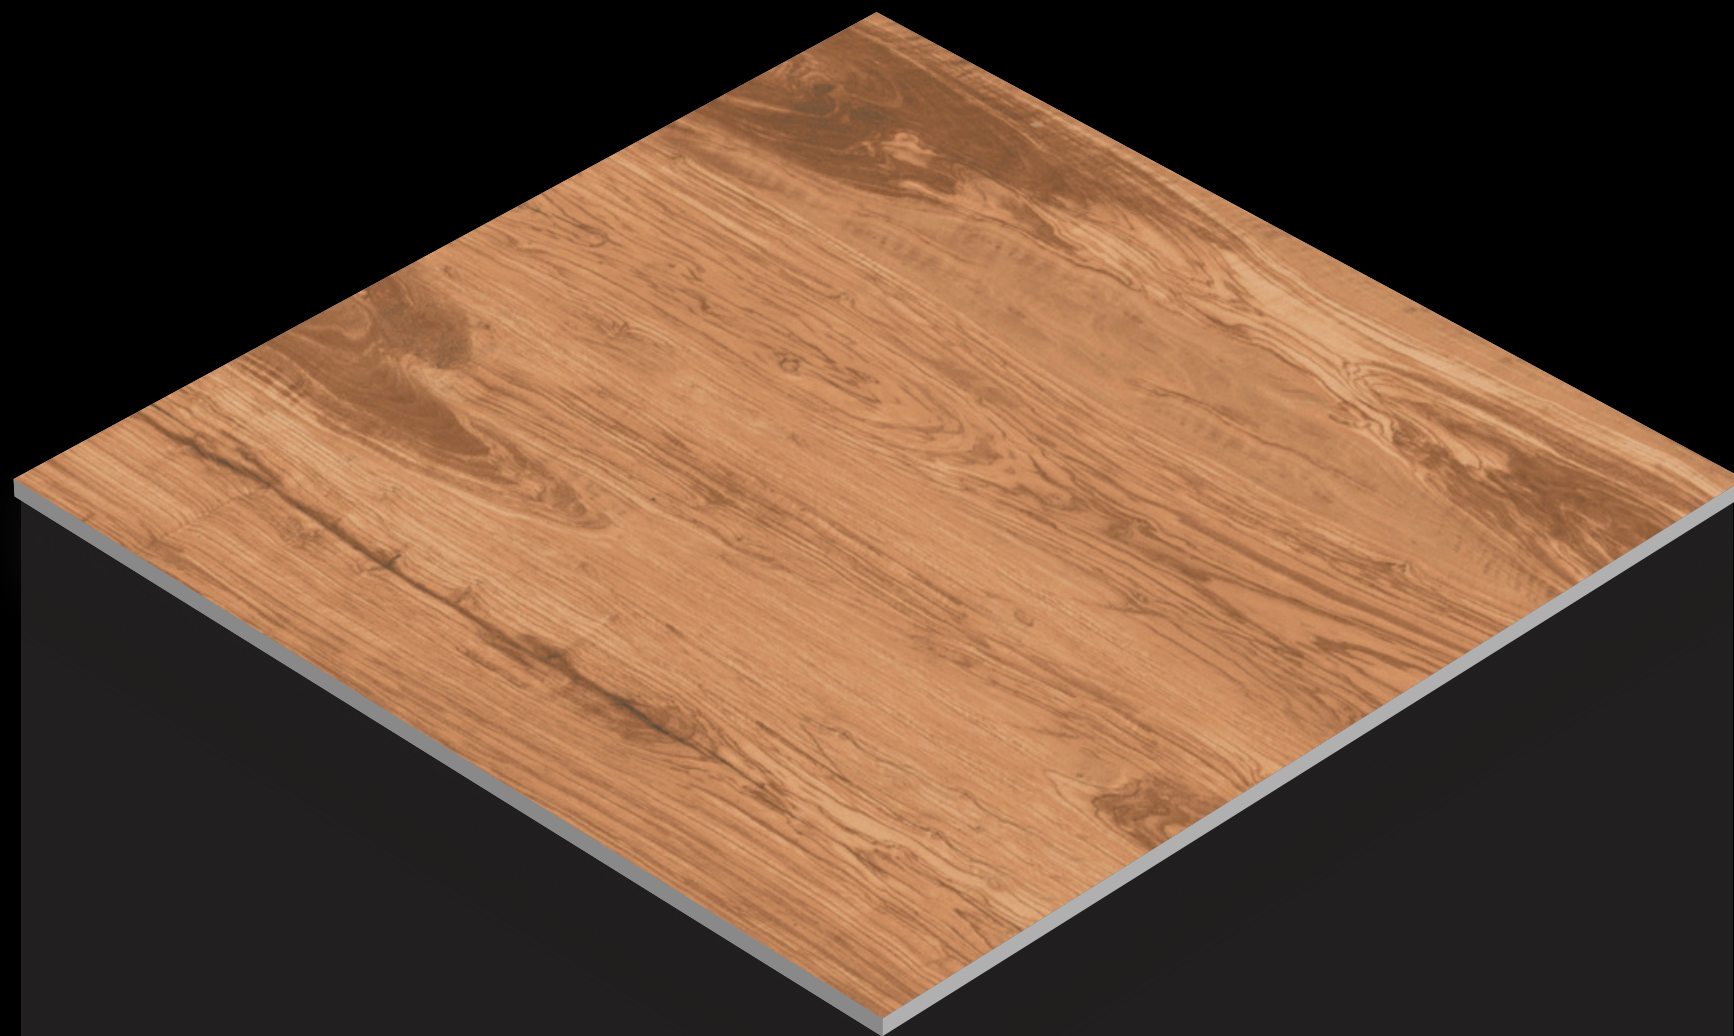

MATT

SERIES

Design

CLUSTER WOOD BROWN

FINISH - MATT

600X
600MM