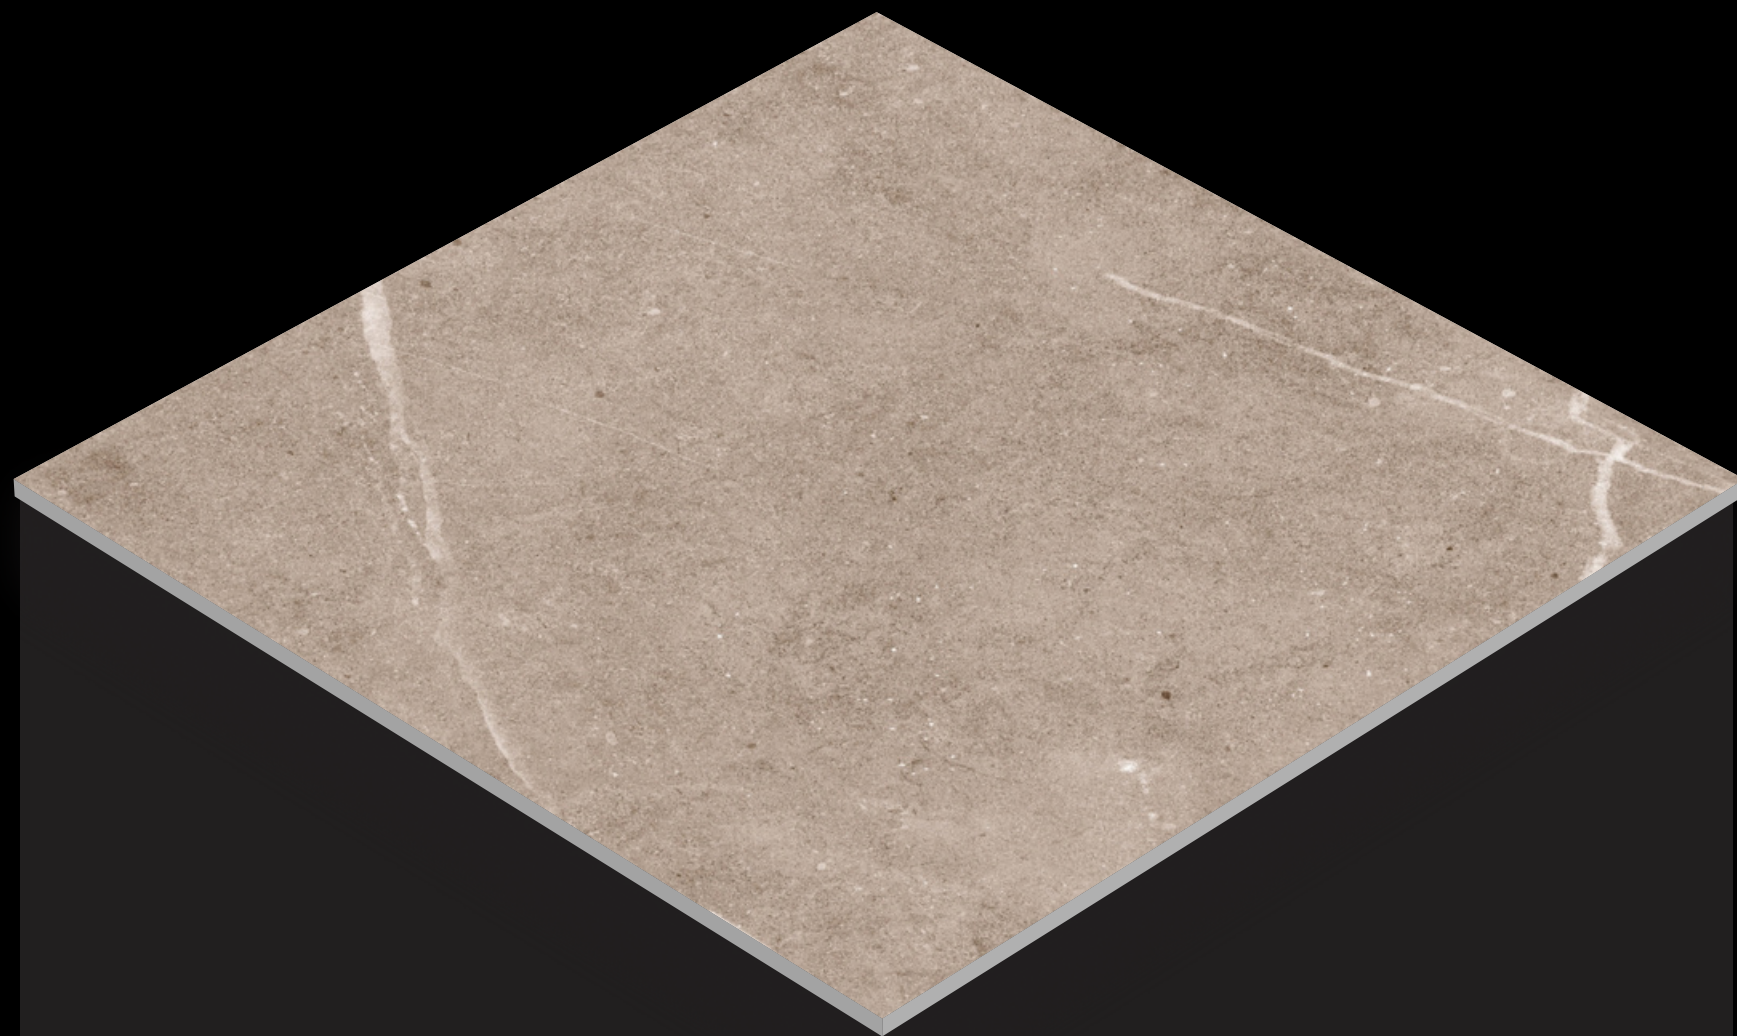

MATT

SERIES

Design

ROBERT MINK

FINISH - MATT

600X
600MM