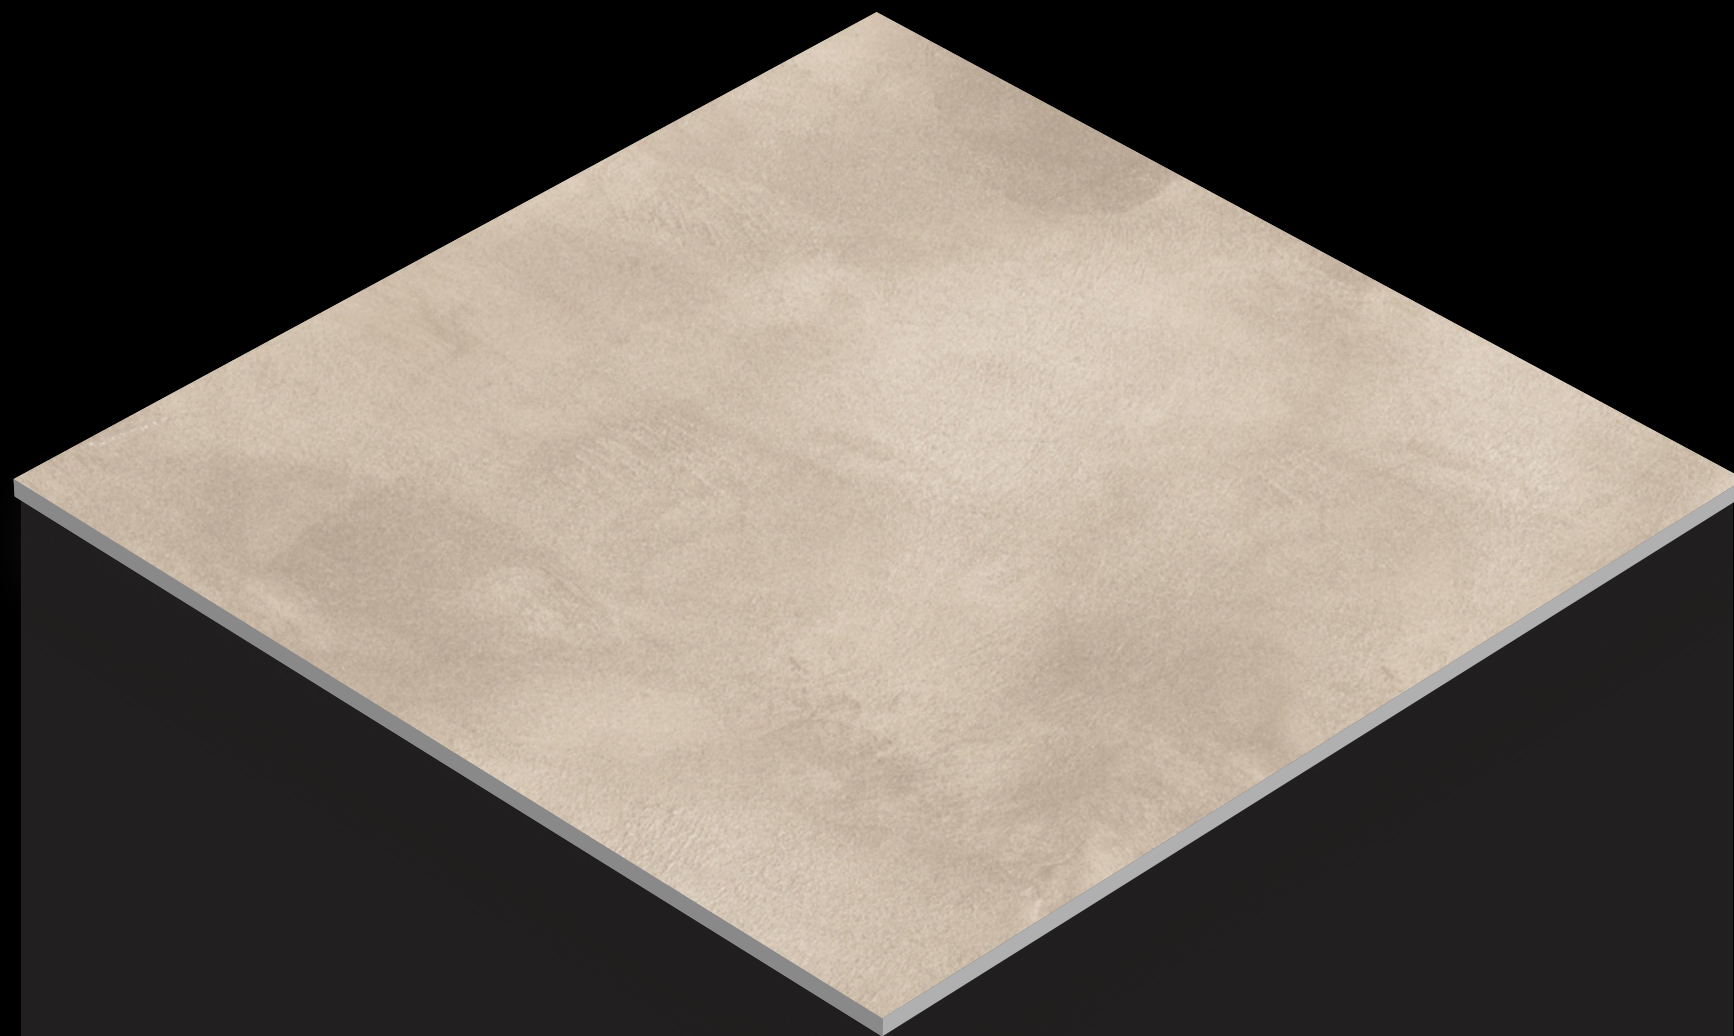

# MATT

SERIES

Design

ALESSO BEIGE

FINISH - MATT

600X  
600MM