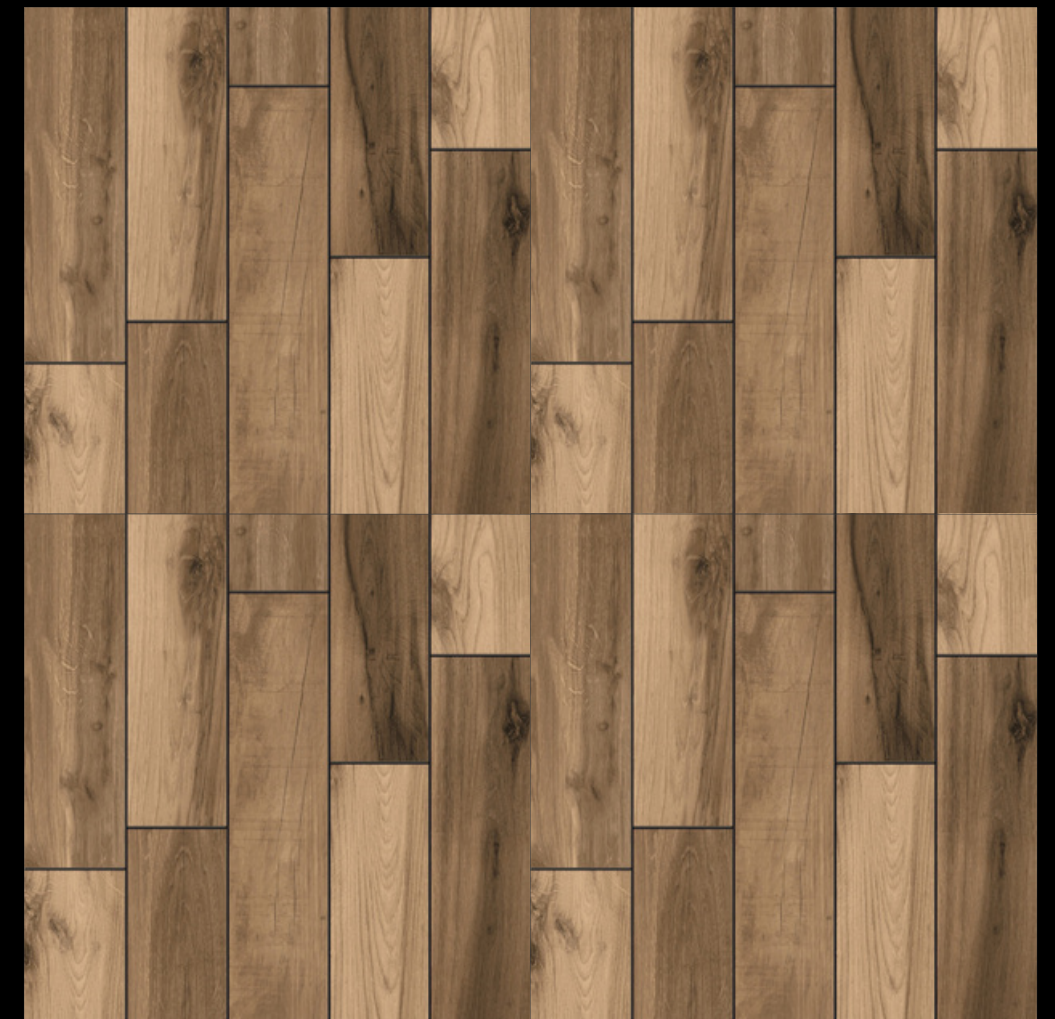

MATT

SERIES

Design

MAGIC DARK

FINISH - MATT

600X
600MM