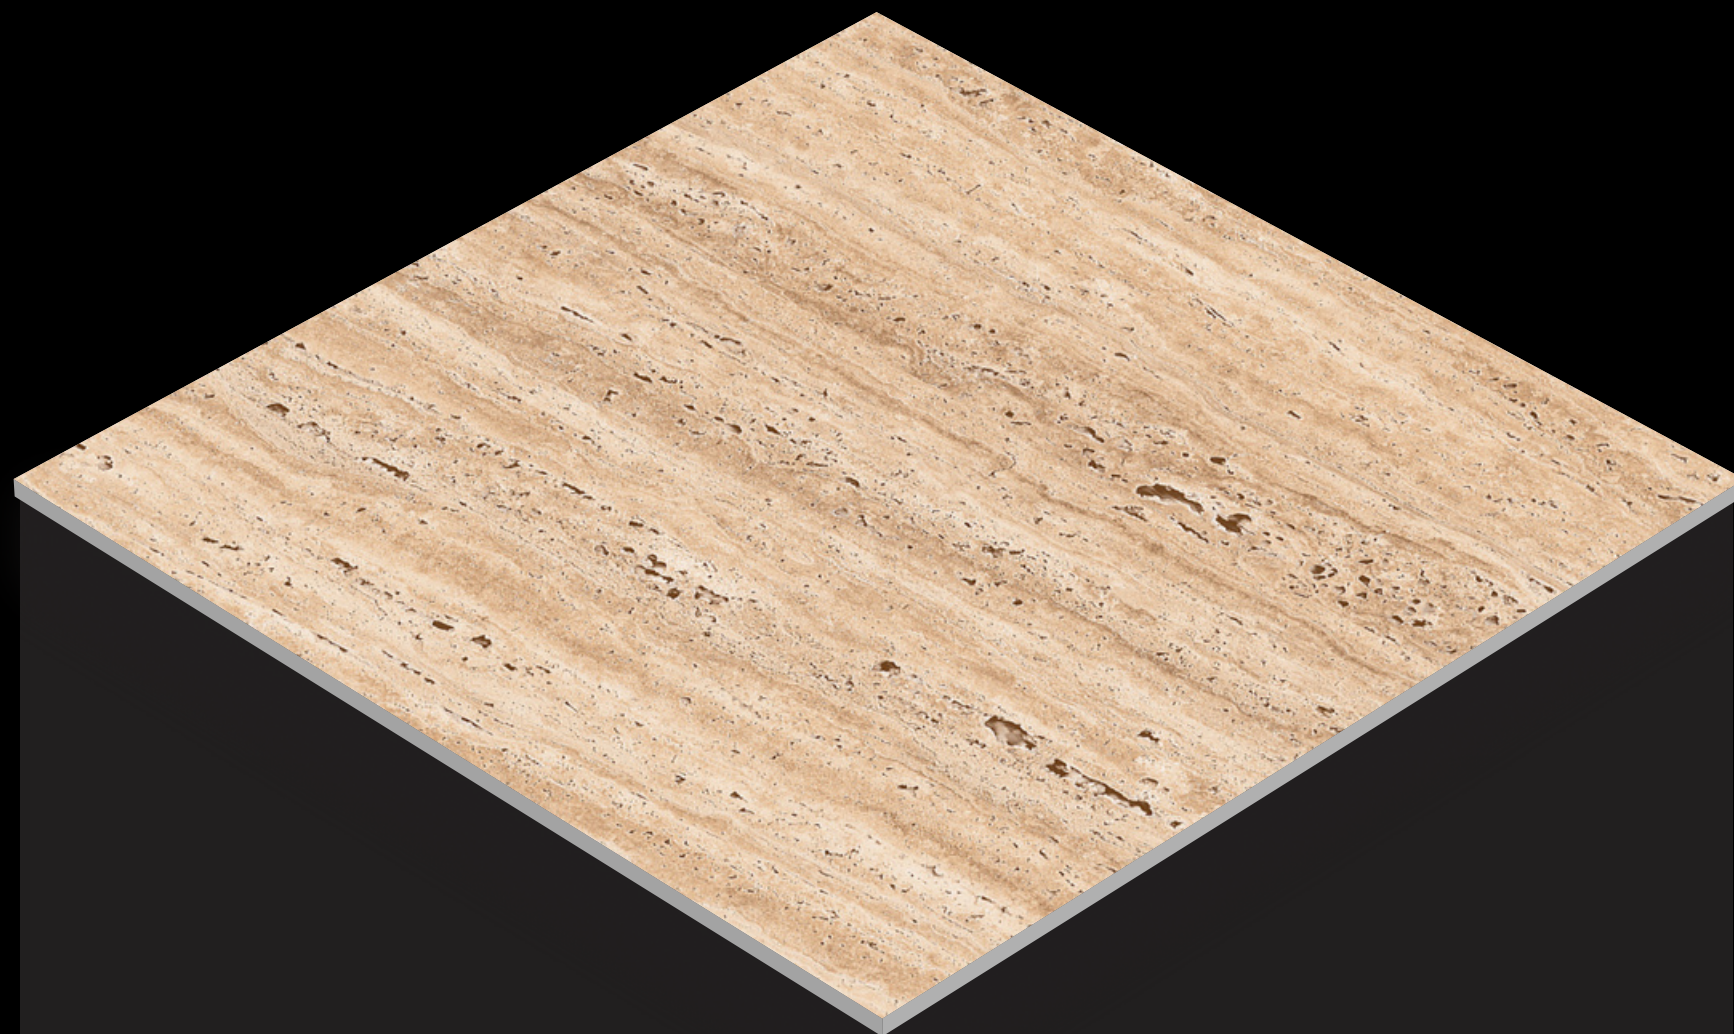

MATT

SERIES

Design

TRAVENTINE CREMA

FINISH - MATT

600X
600MM