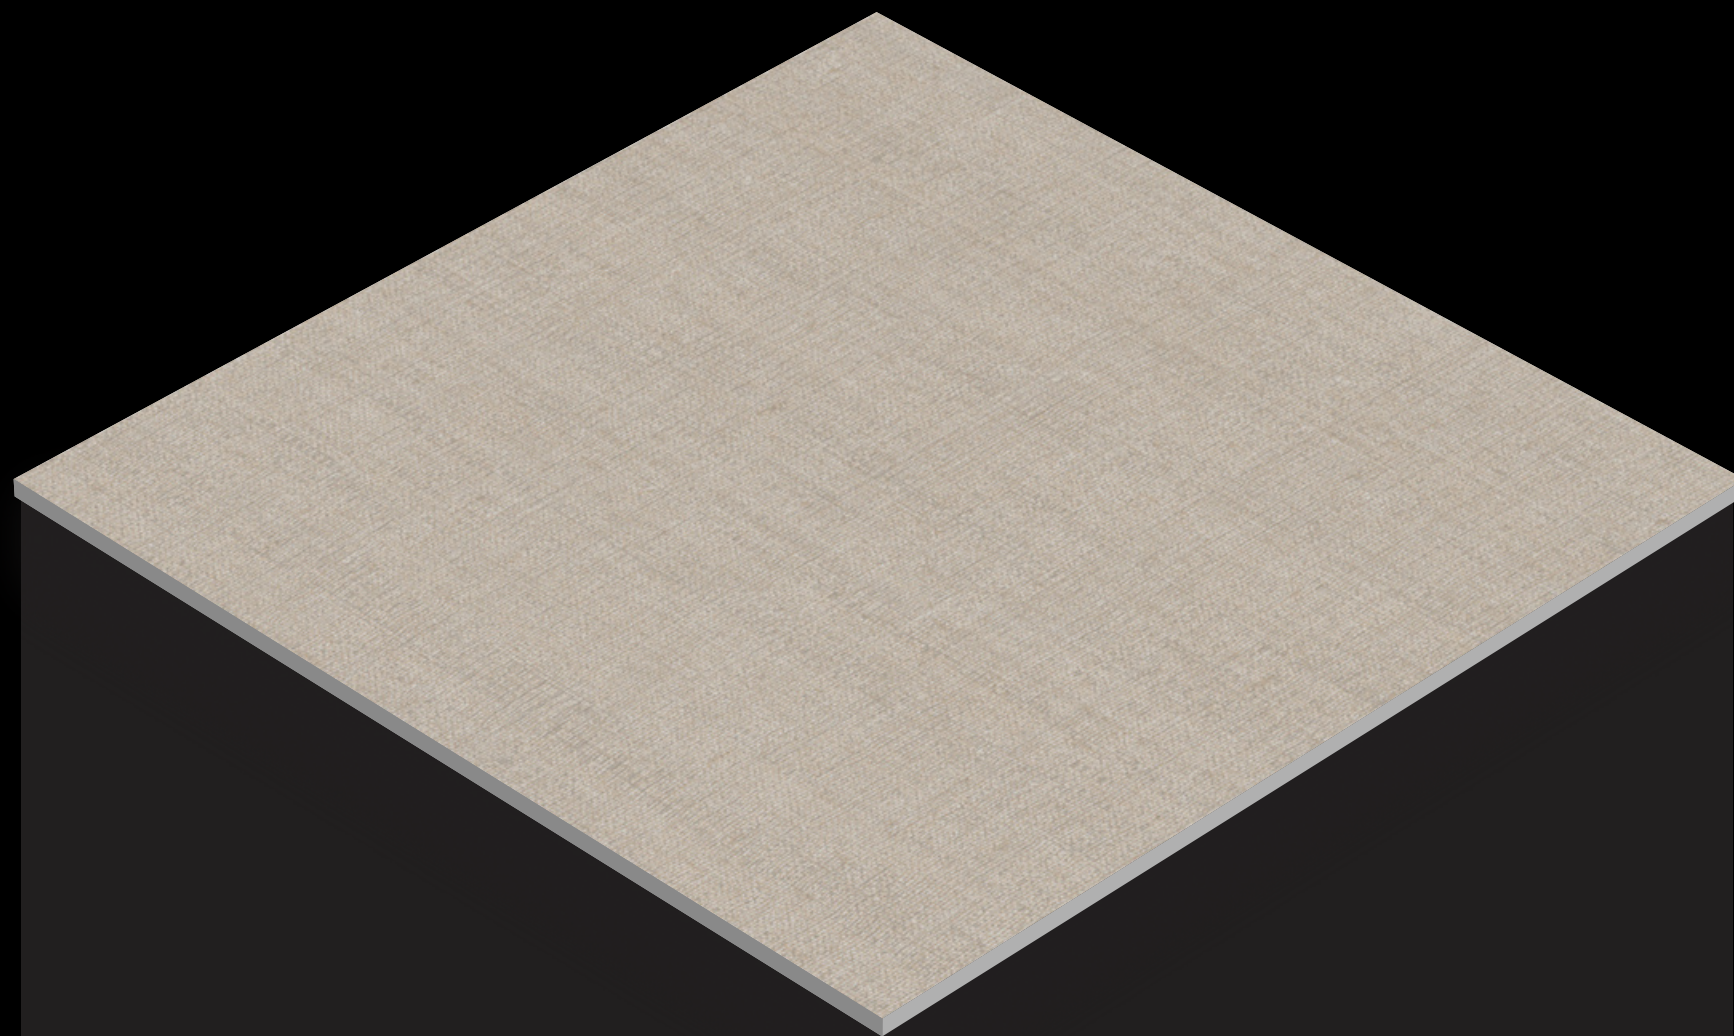

MATT

SERIES

Design

EVIA GREY

FINISH - MATT

600X
600MM