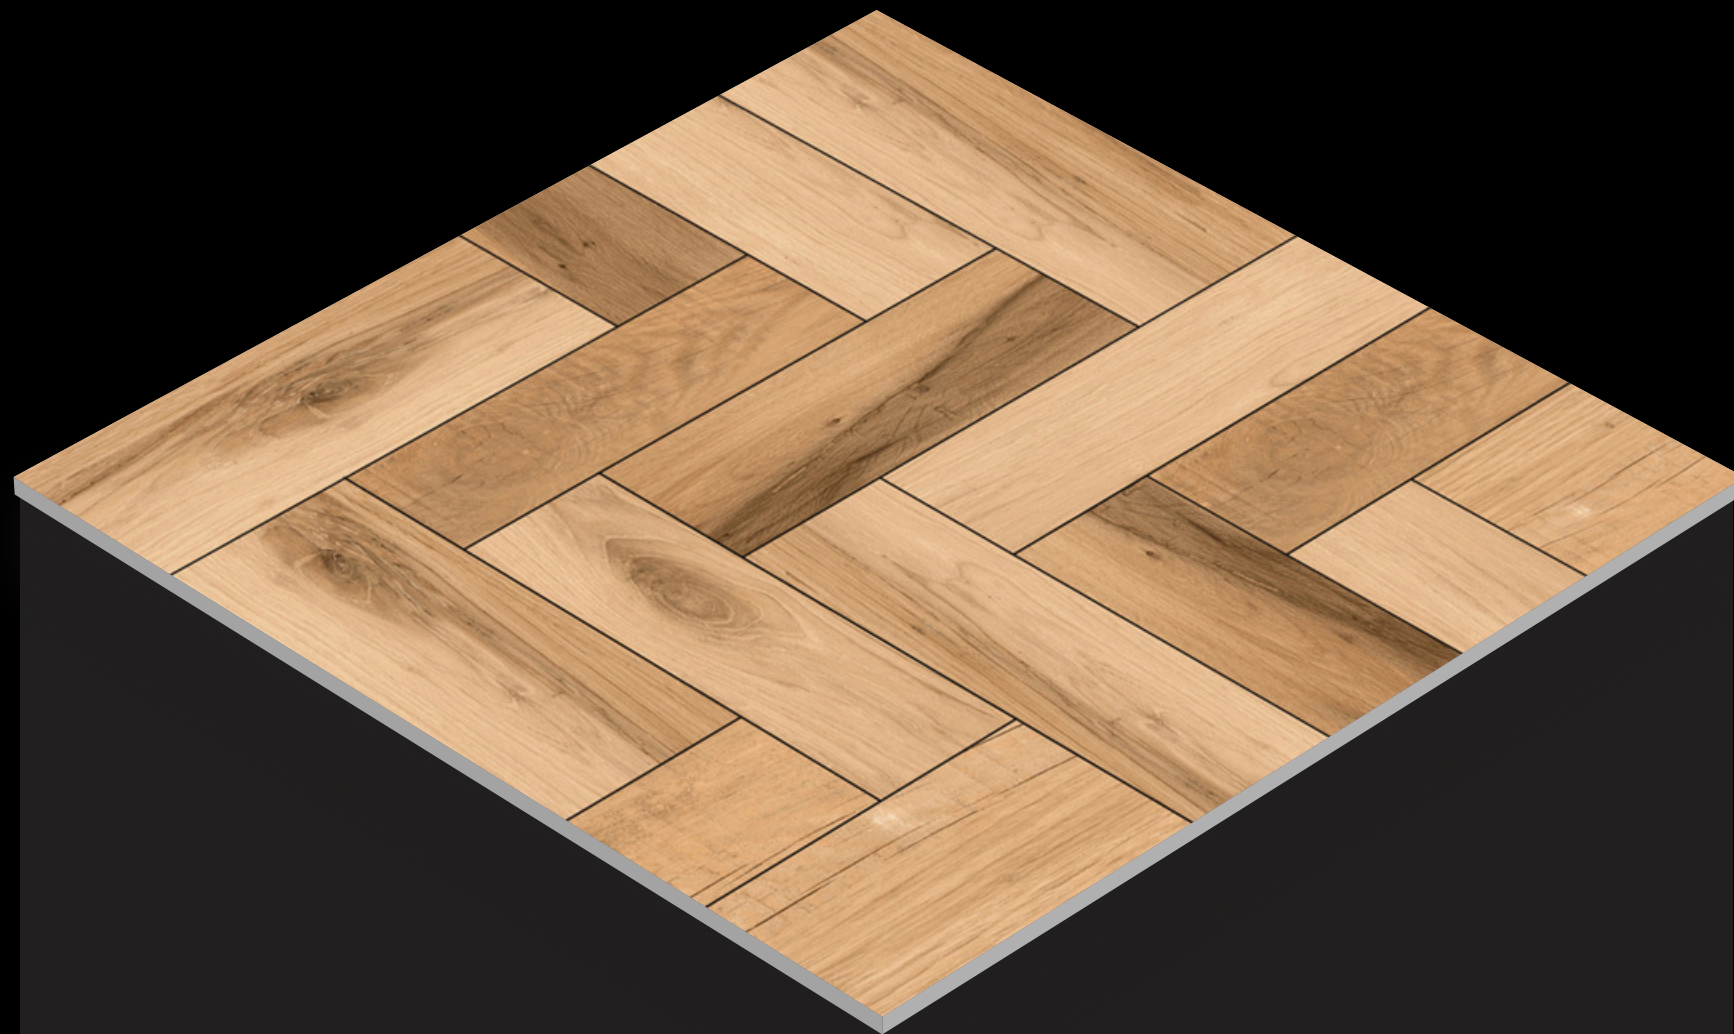

# MATT

SERIES

Design

RICH WOOD

FINISH - MATT

600X  
600MM