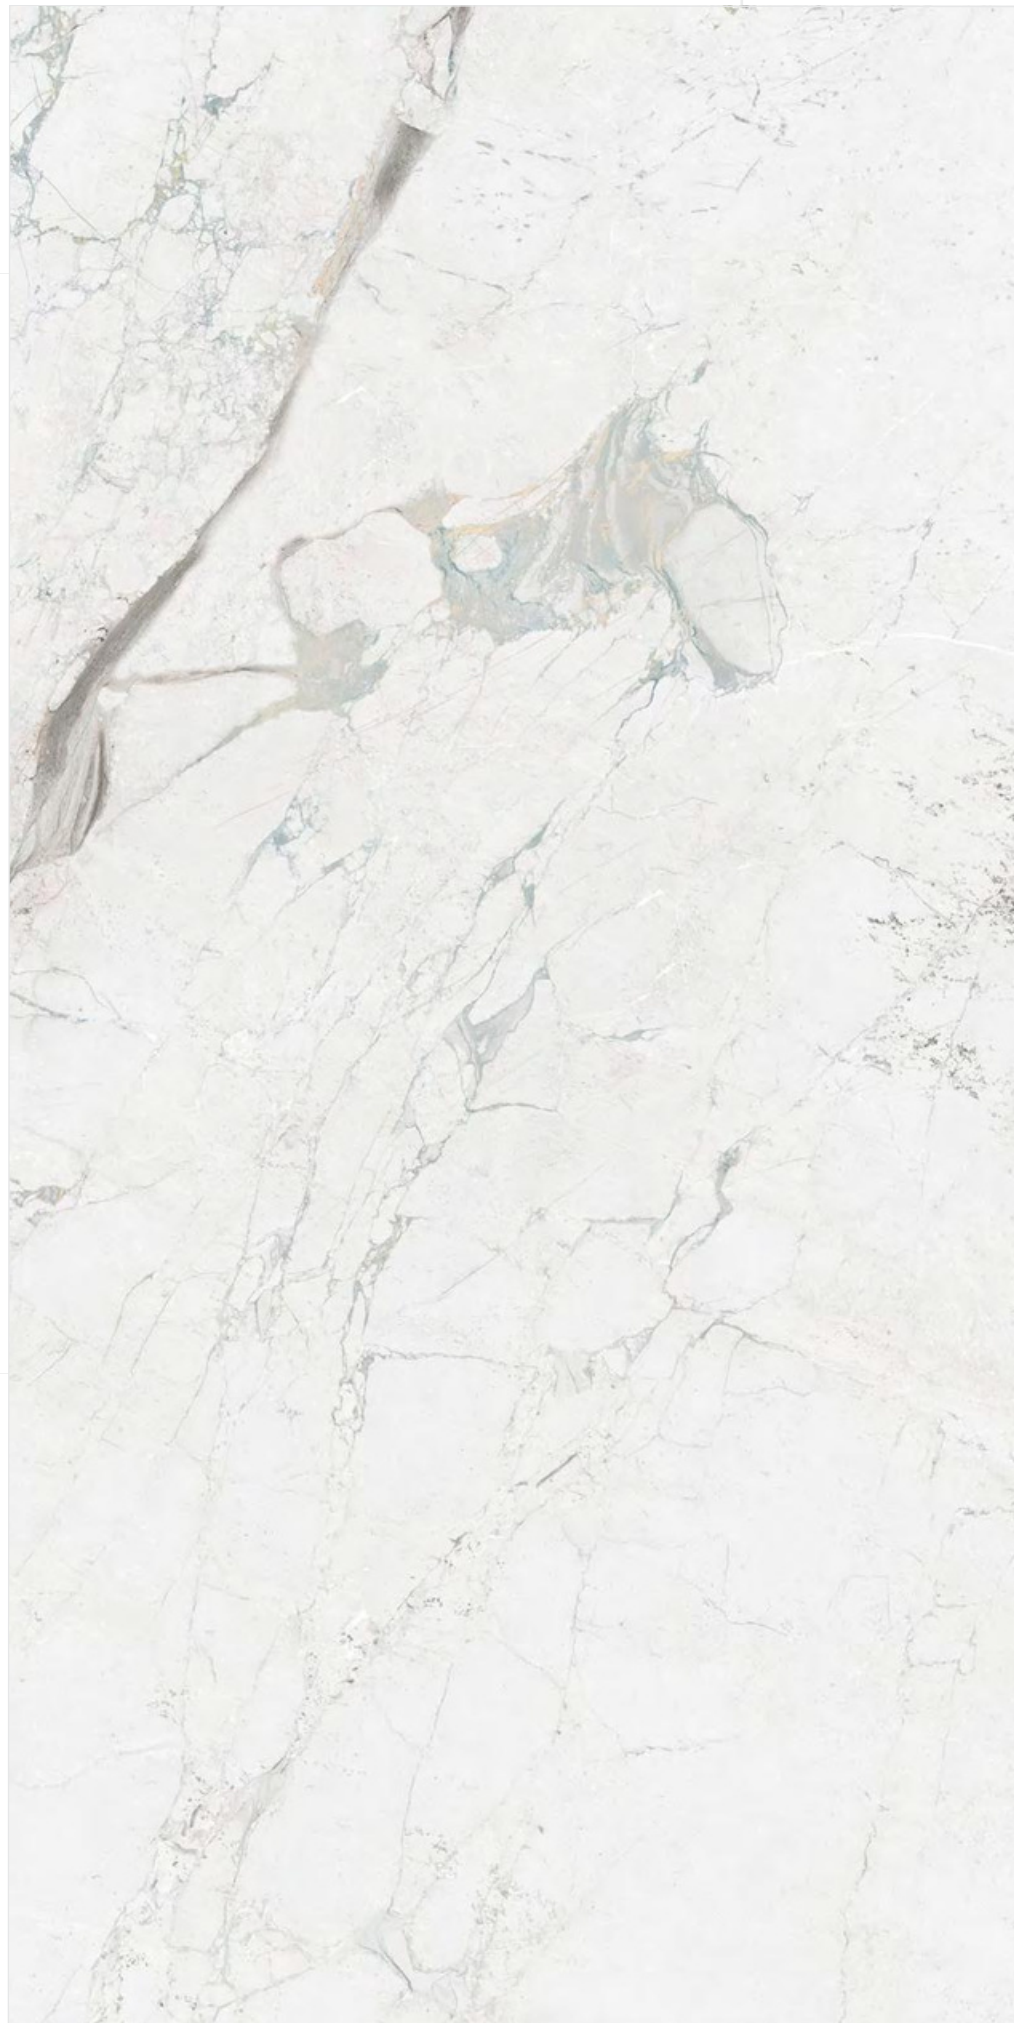

800x1600 mm
Carving

04 - Random

Touch for Virtual

ROCK CANVAS BLUE

800x1600 mm
Carving

04 - Random

Touch for Virtual

ROCK GRIGIO ARORA WHITE