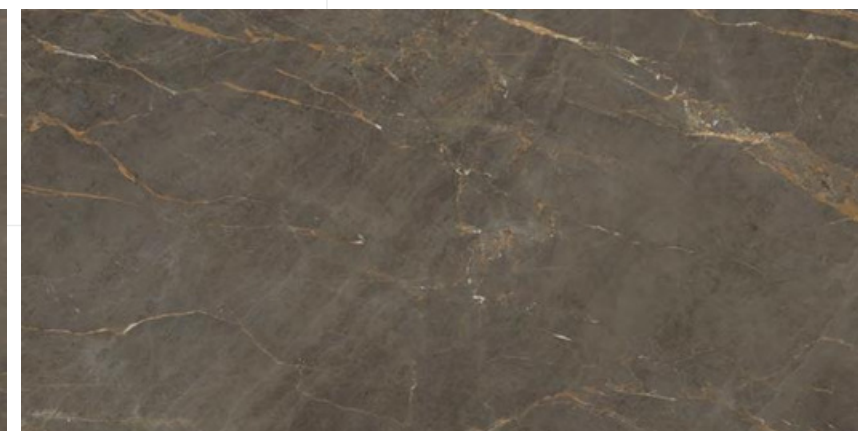

ROCK ELECTRA

800x1600 mm
Carving

04 - Random

Touch for Virtual