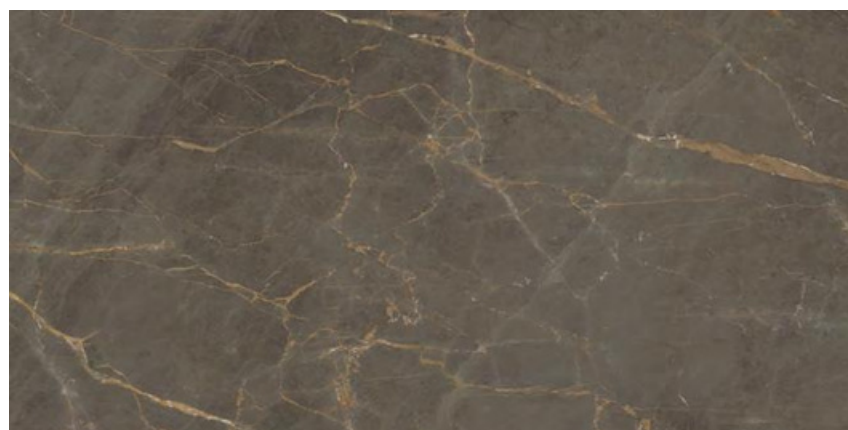

ROCK ELECTRA

800x1600 mm
Carving

04 - Random

Touch for Virtual