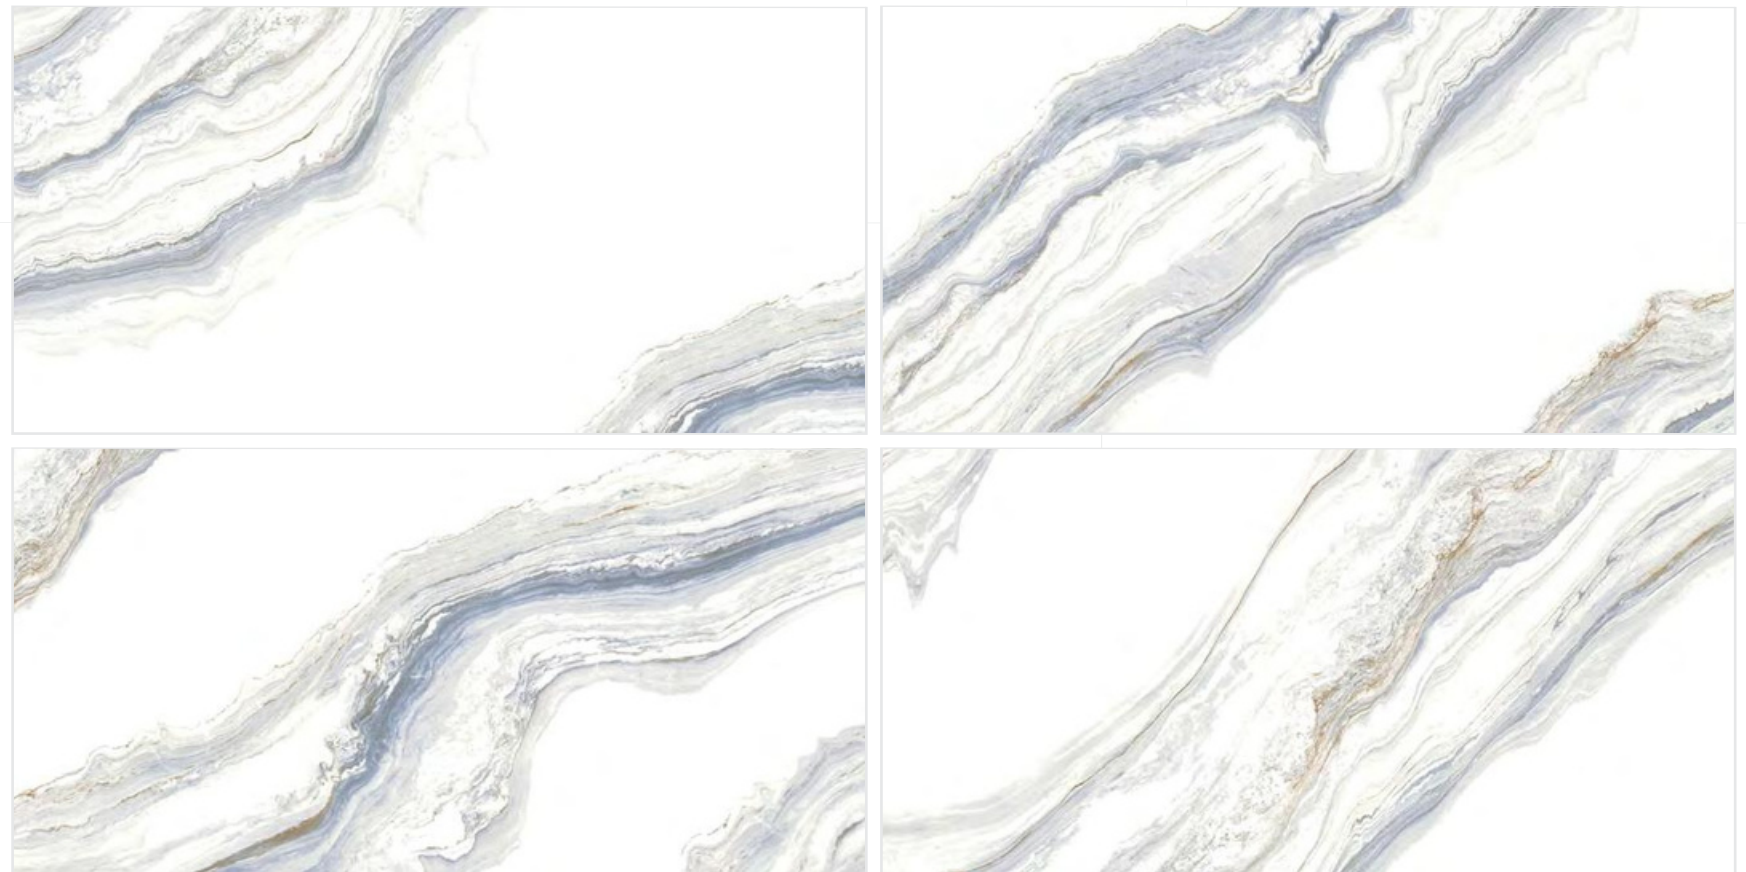

800x1600 mm
Carving

04 - Random

Touch for Virtual

ROCK CANVAS BLUE

800x1600 mm
Carving

04 - Random

Touch for Virtual

ROCK GRIGIO ARORA WHITE