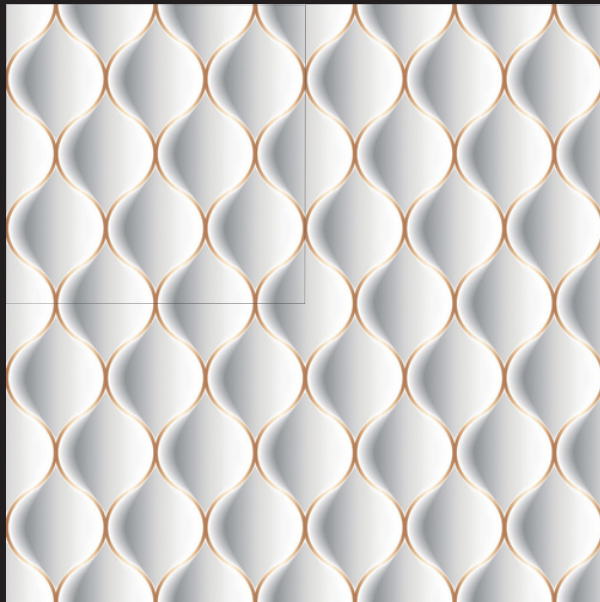

FINISH - GLOSSY

600X
600MM