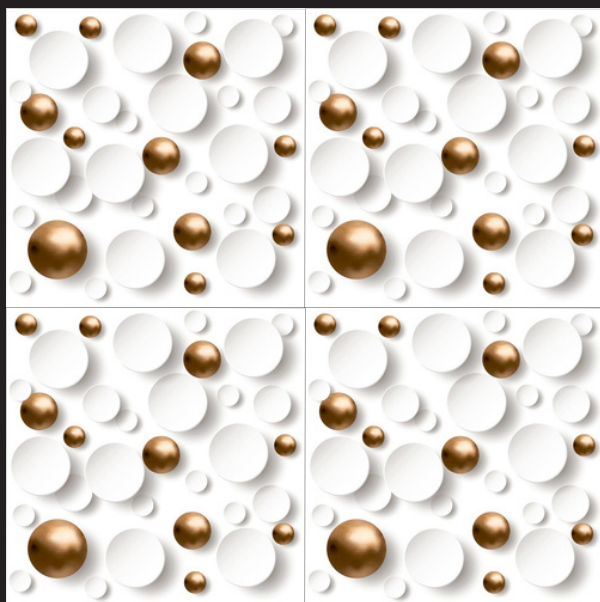

# GEOMATRIX

SERIES

SKY WORLD CERAMIC

Design  
GEOMATRIX-1051

FINISH - GLOSSY

600X  
600MM

# GEOMATRIX

SERIES

SKY WORLD CERAMIC

Design  
GEOMATRIX-1052

FINISH - GLOSSY

600X  
600MM