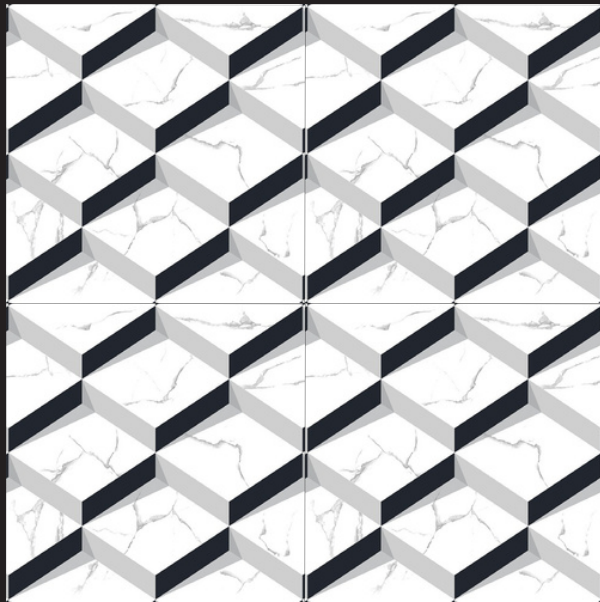

FINISH - GLOSSY

600X
600MM