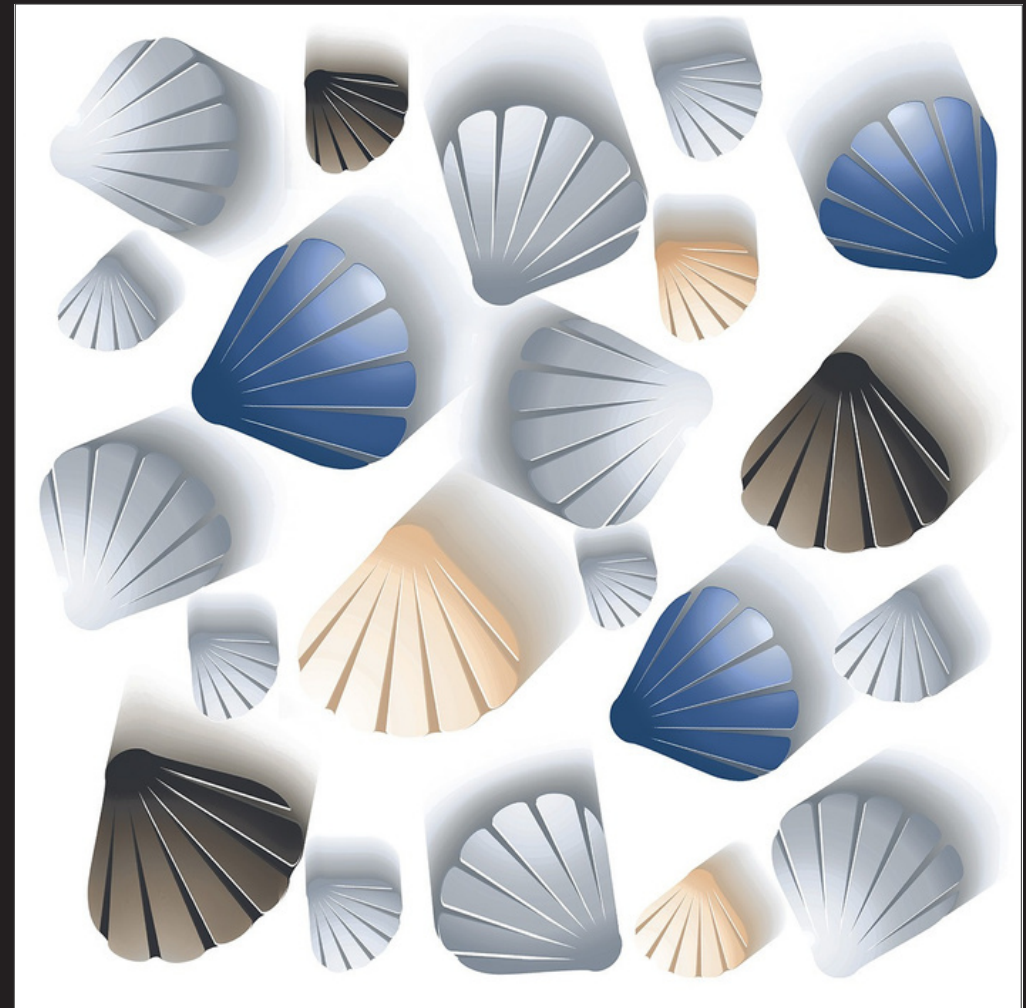

# GEOMATRIX

SERIES

SKY WORLD CERAMIC

Design  
GEOMATRIX-1016

FINISH - GLOSSY

600X  
600MM