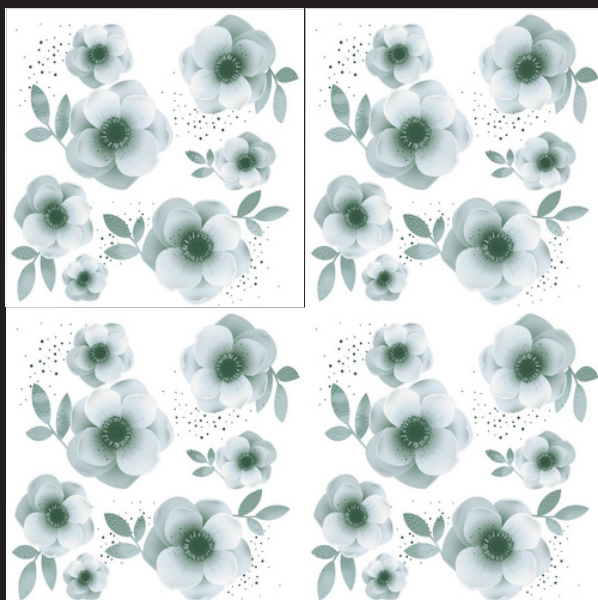

FINISH - GLOSSY

600X
600MM