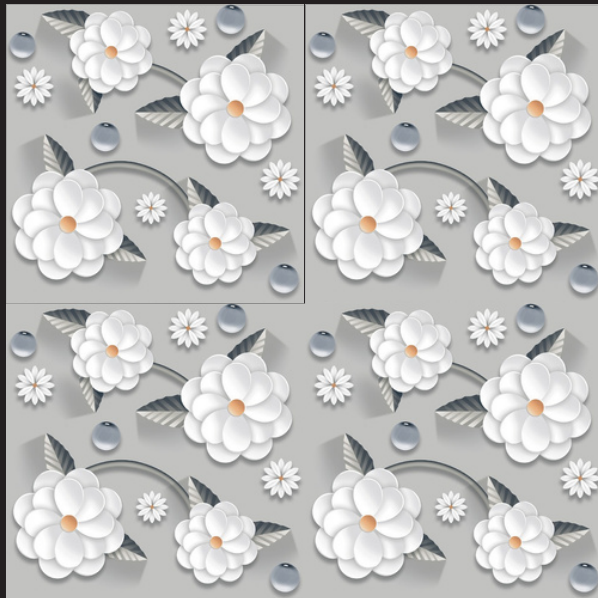

FINISH - GLOSSY

600X
600MM