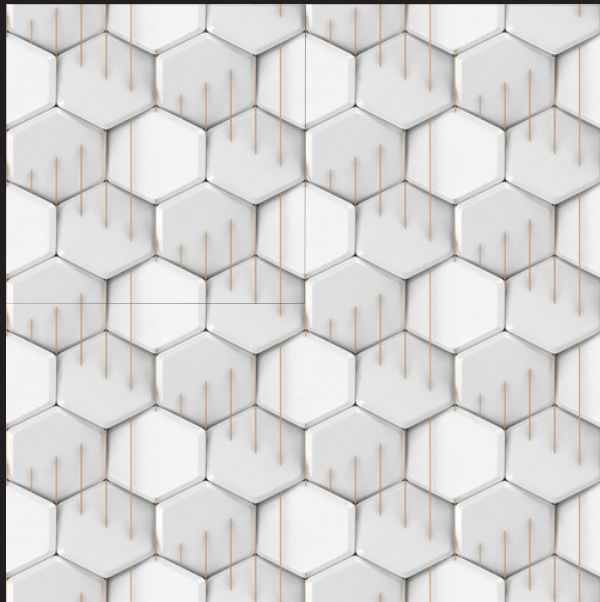

FINISH - GLOSSY

600X
600MM