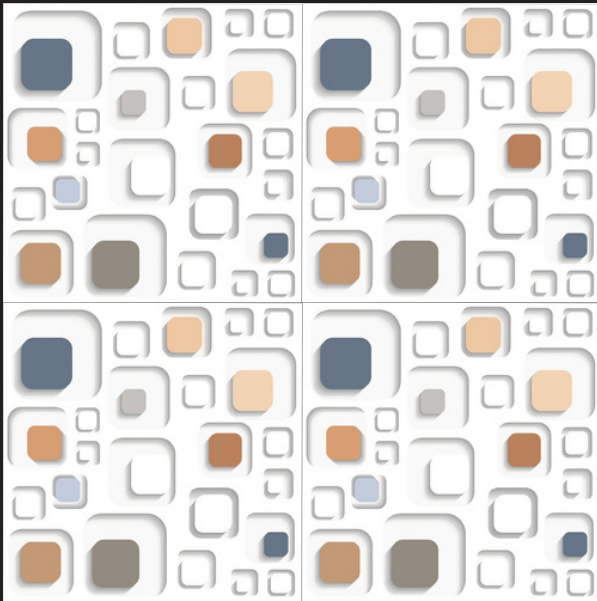

# GEOMATRIX

SERIES

SKY WORLD CERAMIC

Design

GEOMATRIX-1011

FINISH - GLOSSY

600X  
600MM