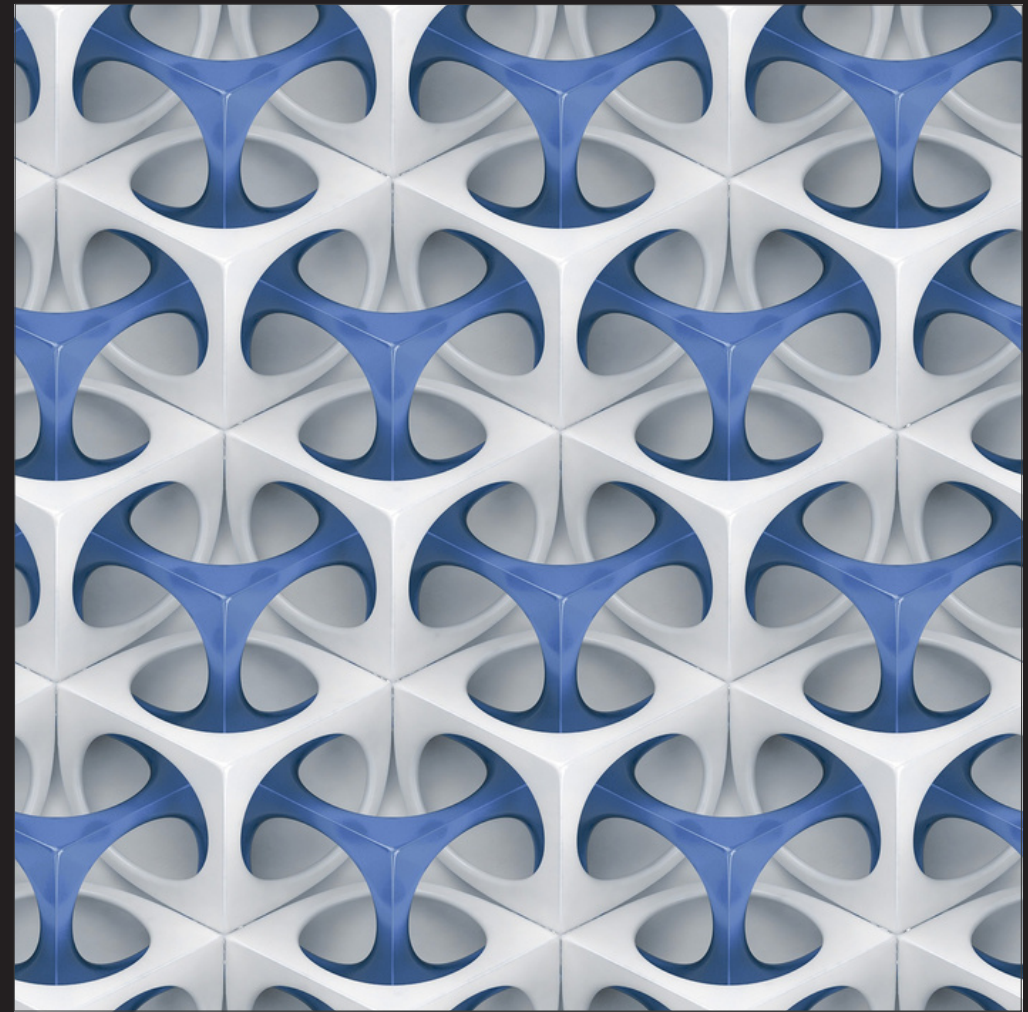

# GEOMATRIX

SERIES

SKY WORLD CERAMIC

Design  
GEOMATRIX-1066

FINISH - GLOSSY

600X  
600MM