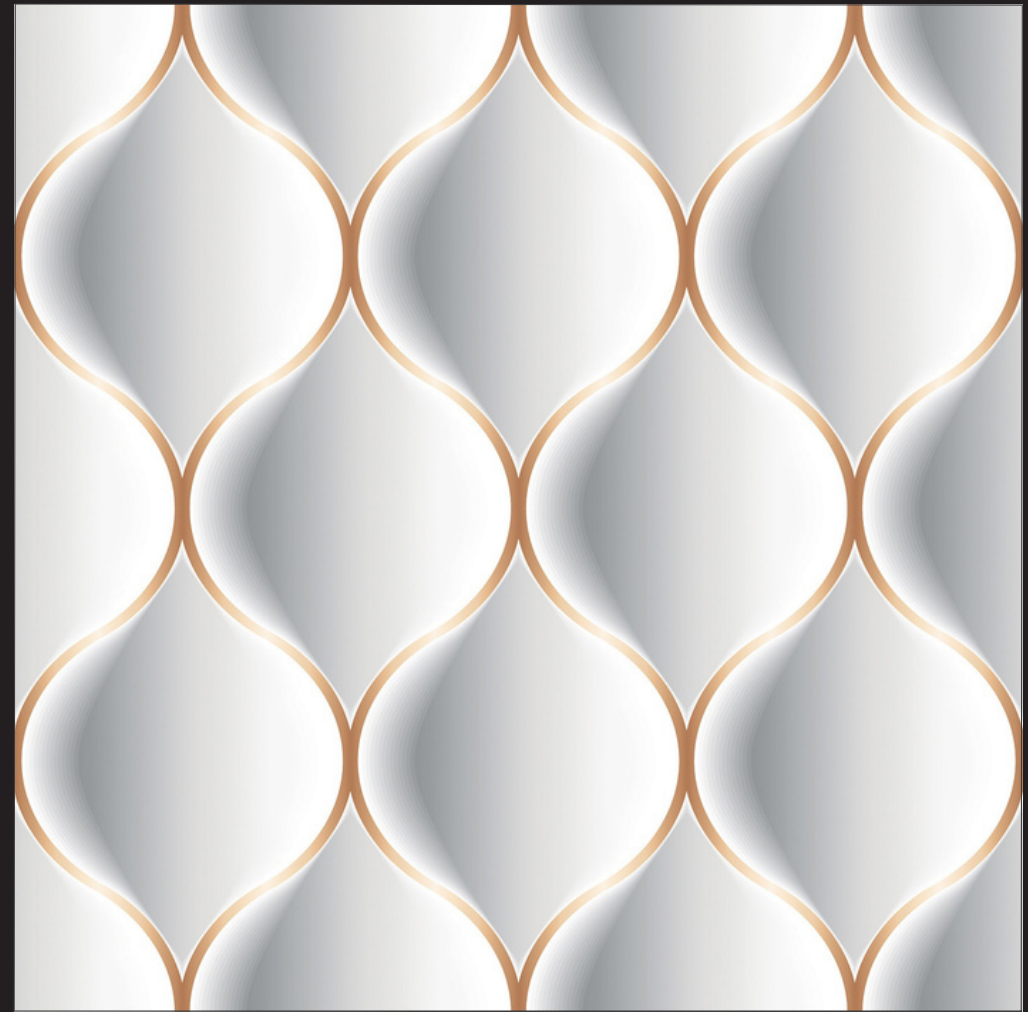

# GEOMATRIX

SERIES

SKY WORLD CERAMIC

Design  
GEOMATRIX-1062

FINISH - GLOSSY

600X  
600MM

# GEOMATRIX

SERIES

SKY WORLD CERAMIC

Design  
GEOMATRIX-1063

FINISH - GLOSSY

600X  
600MM

# GEOMATRIX

SERIES

SKY WORLD CERAMIC

Design  
GEOMATRIX-1064

FINISH - GLOSSY

600X  
600MM