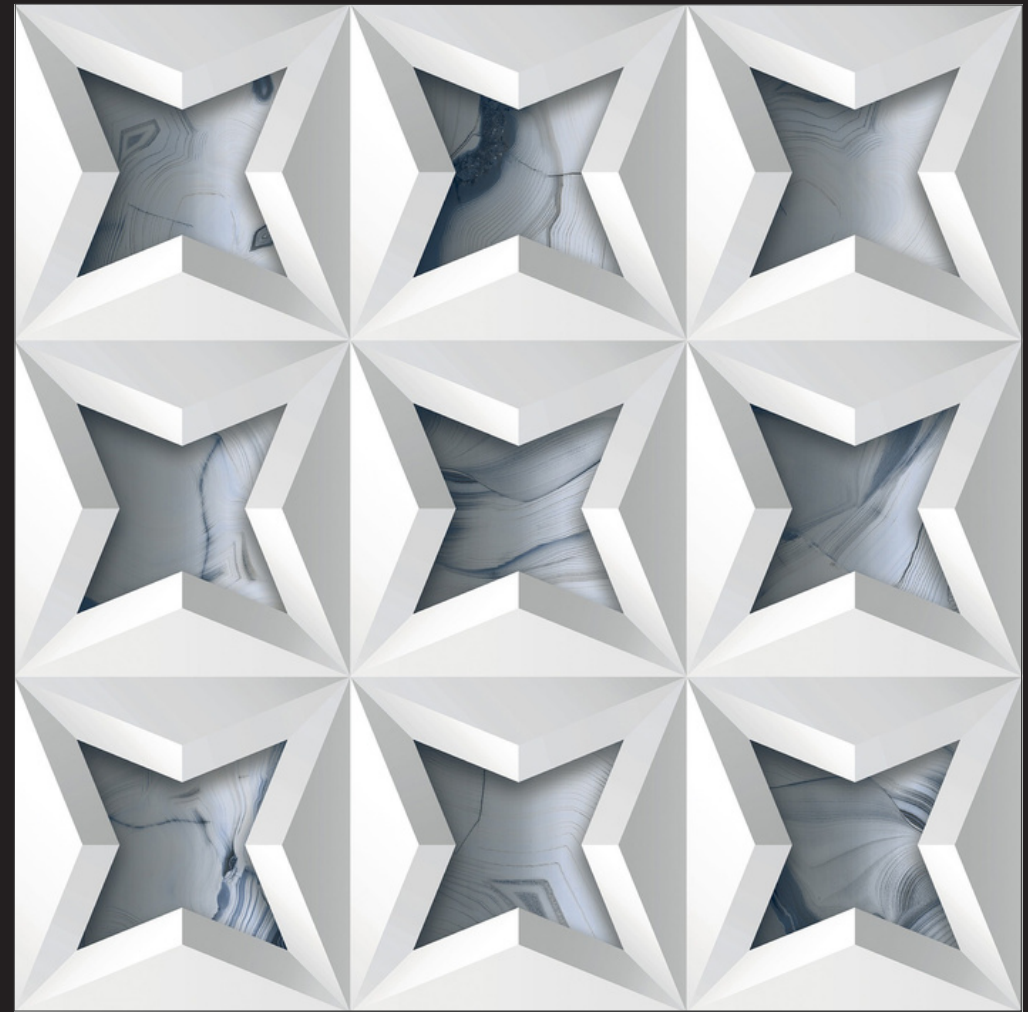

# GEOMATRIX

SERIES

SKY WORLD CERAMIC

Design  
GEOMATRIX-1071

FINISH - GLOSSY

600X  
600MM