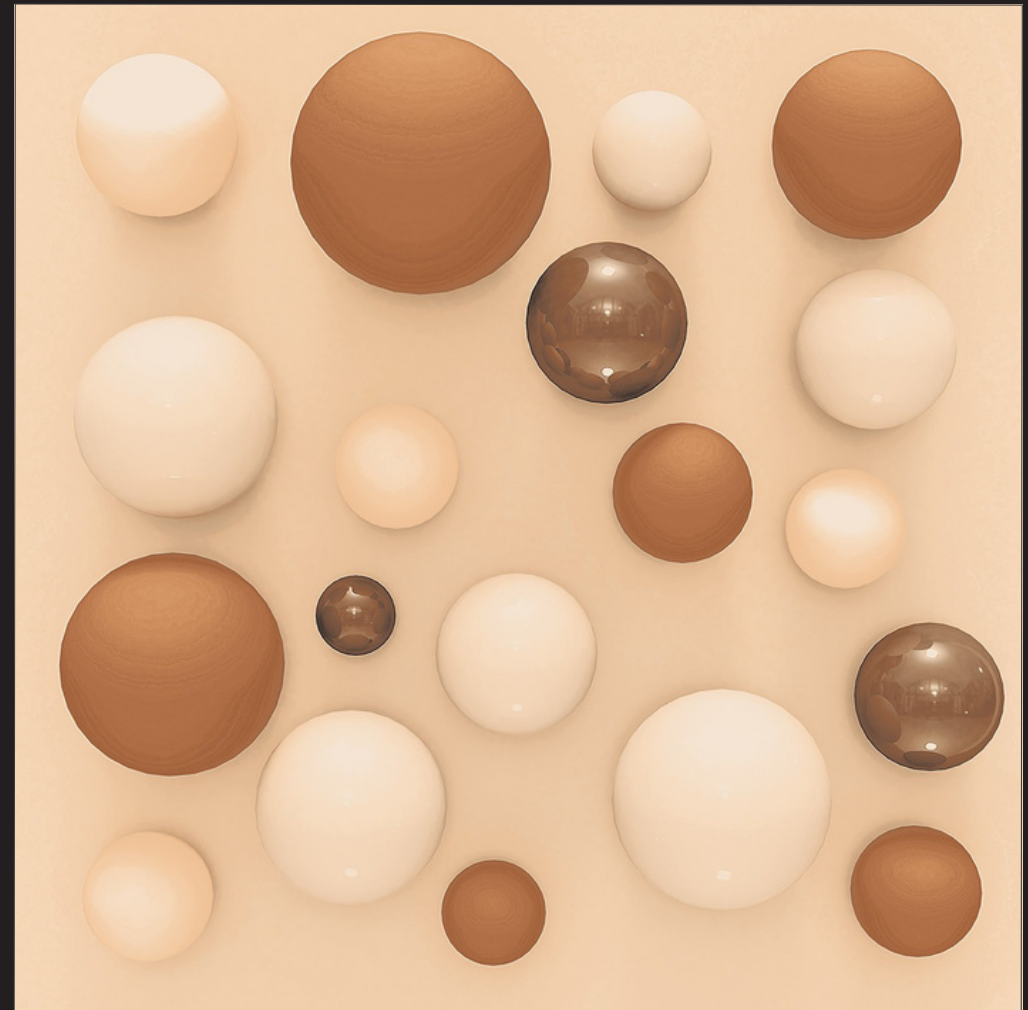

# GEOMATRIX

SERIES

SKY WORLD CERAMIC

Design  
GEOMATRIX-1013

FINISH - GLOSSY

600X  
600MM