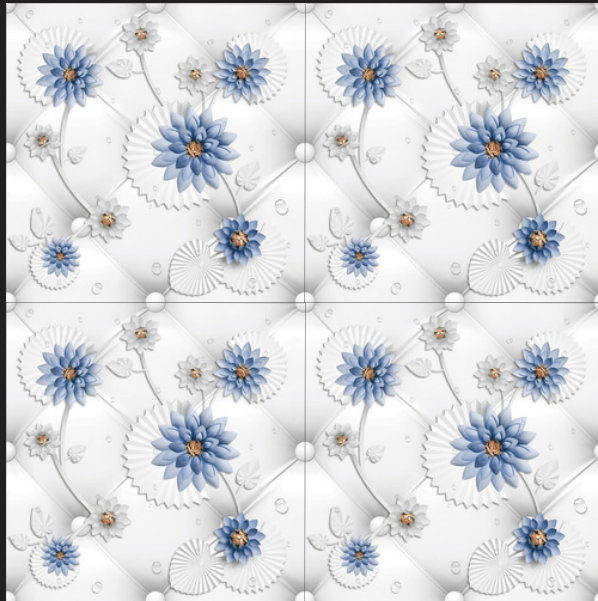

# GEOMATRIX

SERIES

SKY WORLD CERAMIC

Design  
GEOMATRIX-1046

FINISH - GLOSSY

600X  
600MM

# GEOMATRIX

SERIES

SKY WORLD CERAMIC

Design  
GEOMATRIX-1047

FINISH - GLOSSY

600X  
600MM

# GEOMATRIX

SERIES

SKY WORLD CERAMIC

Design  
GEOMATRIX-1048

FINISH - GLOSSY

600X  
600MM