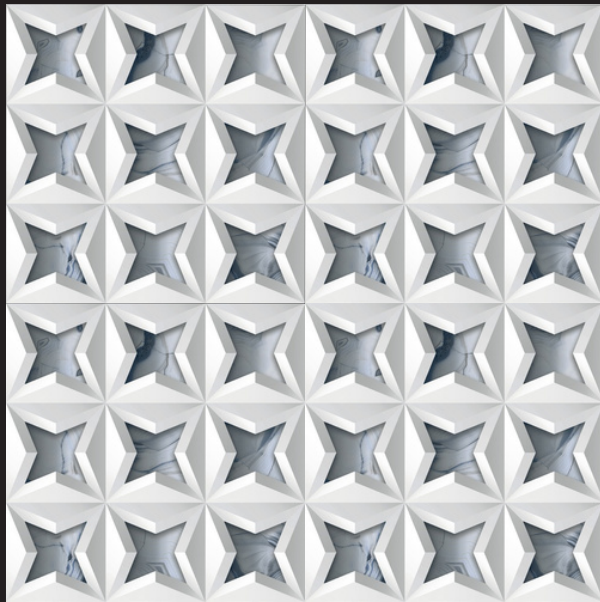

FINISH - GLOSSY

600X
600MM