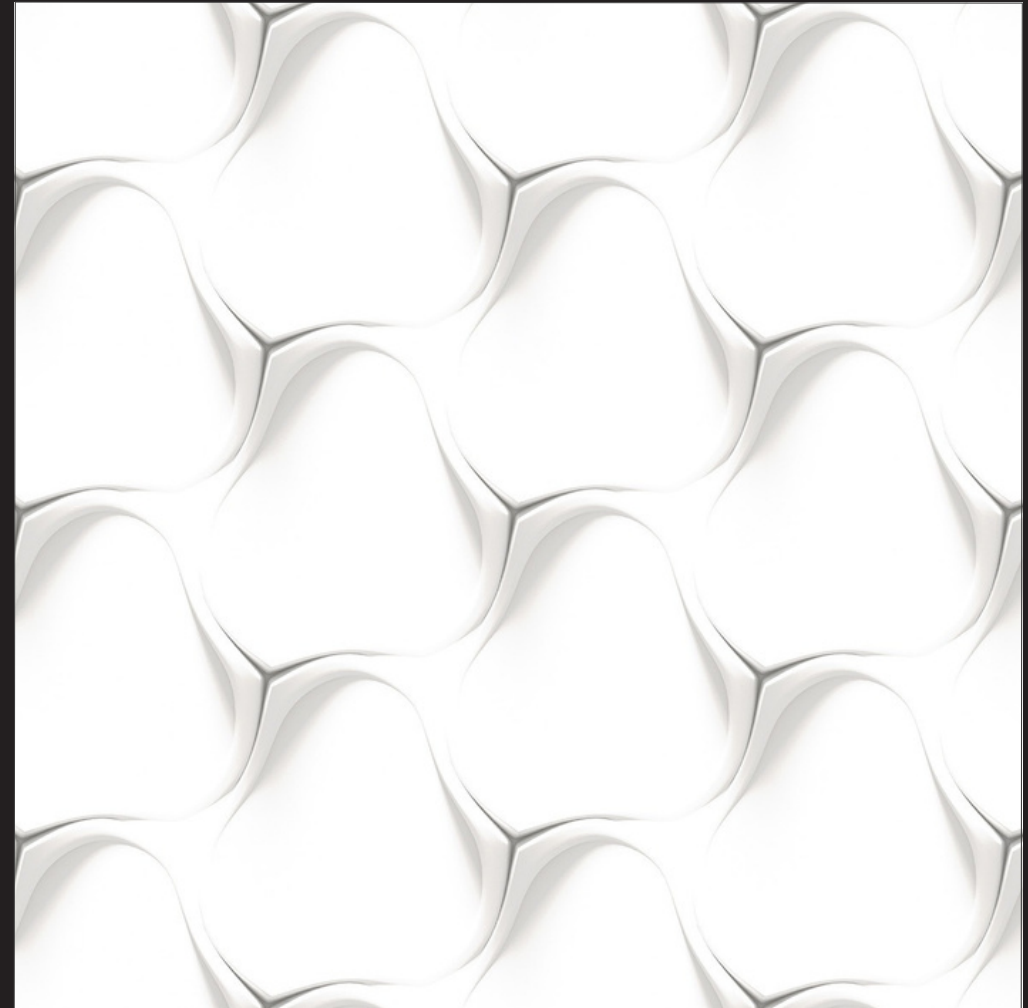

# GEOMATRIX

SERIES

SKY WORLD CERAMIC

Design  
GEOMATRIX-1005

FINISH - GLOSSY

600X  
600MM

GEOMATRIX-1006