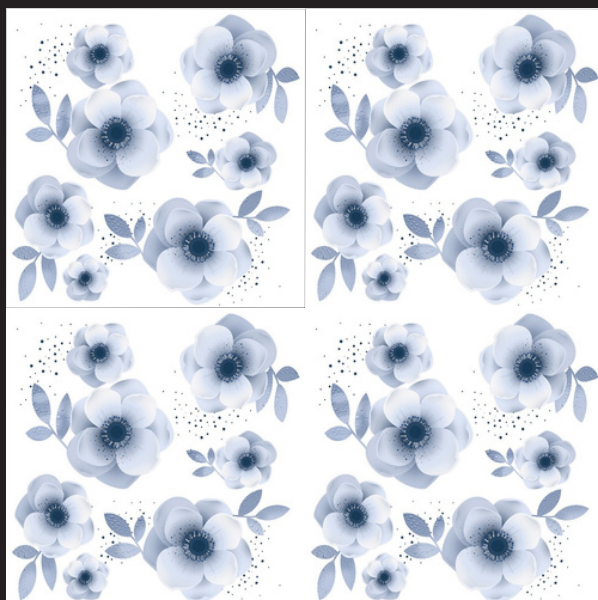

FINISH - GLOSSY

600X
600MM