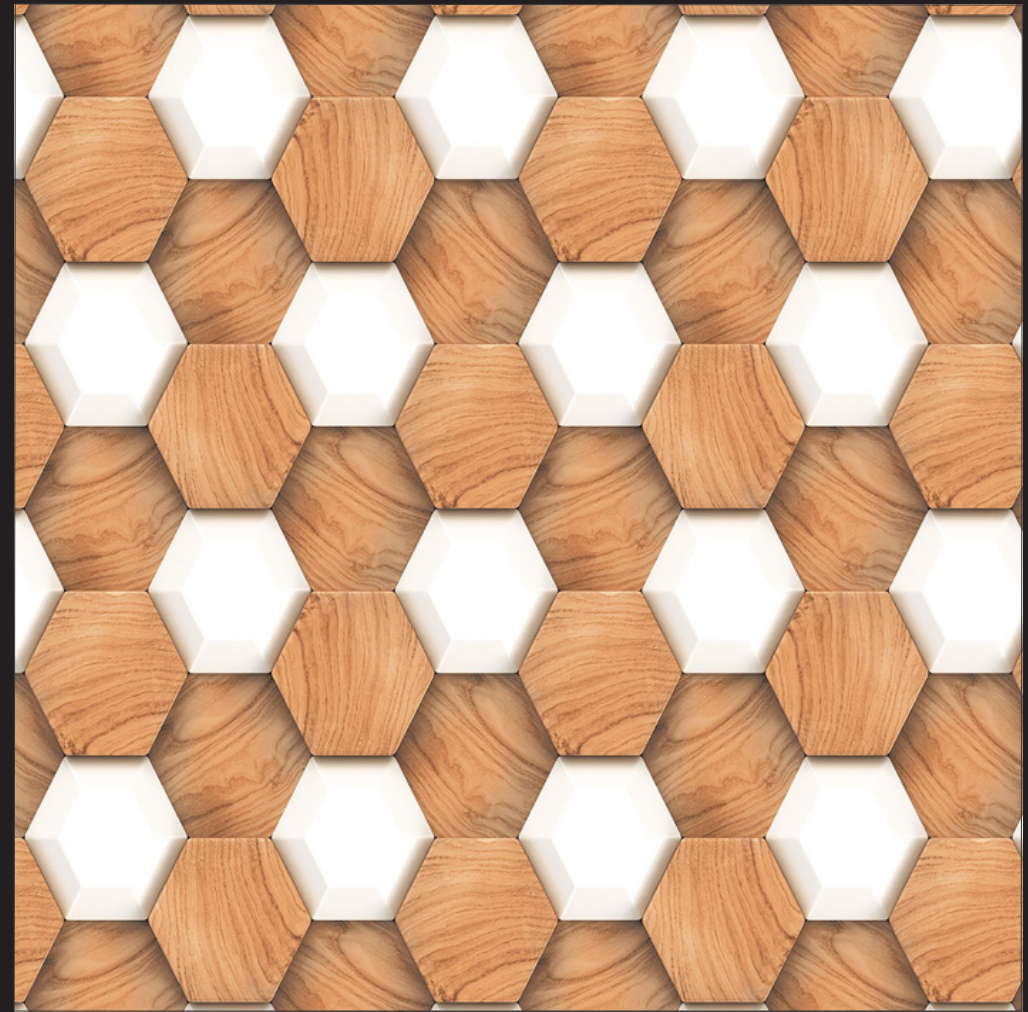

# GEOMATRIX

SERIES

SKY WORLD CERAMIC

Design  
GEOMATRIX-1007

FINISH - GLOSSY

600X  
600MM