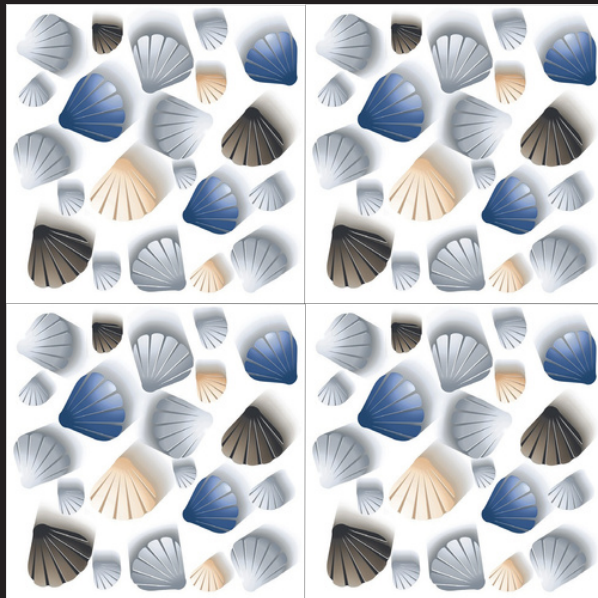

FINISH - GLOSSY

600X
600MM