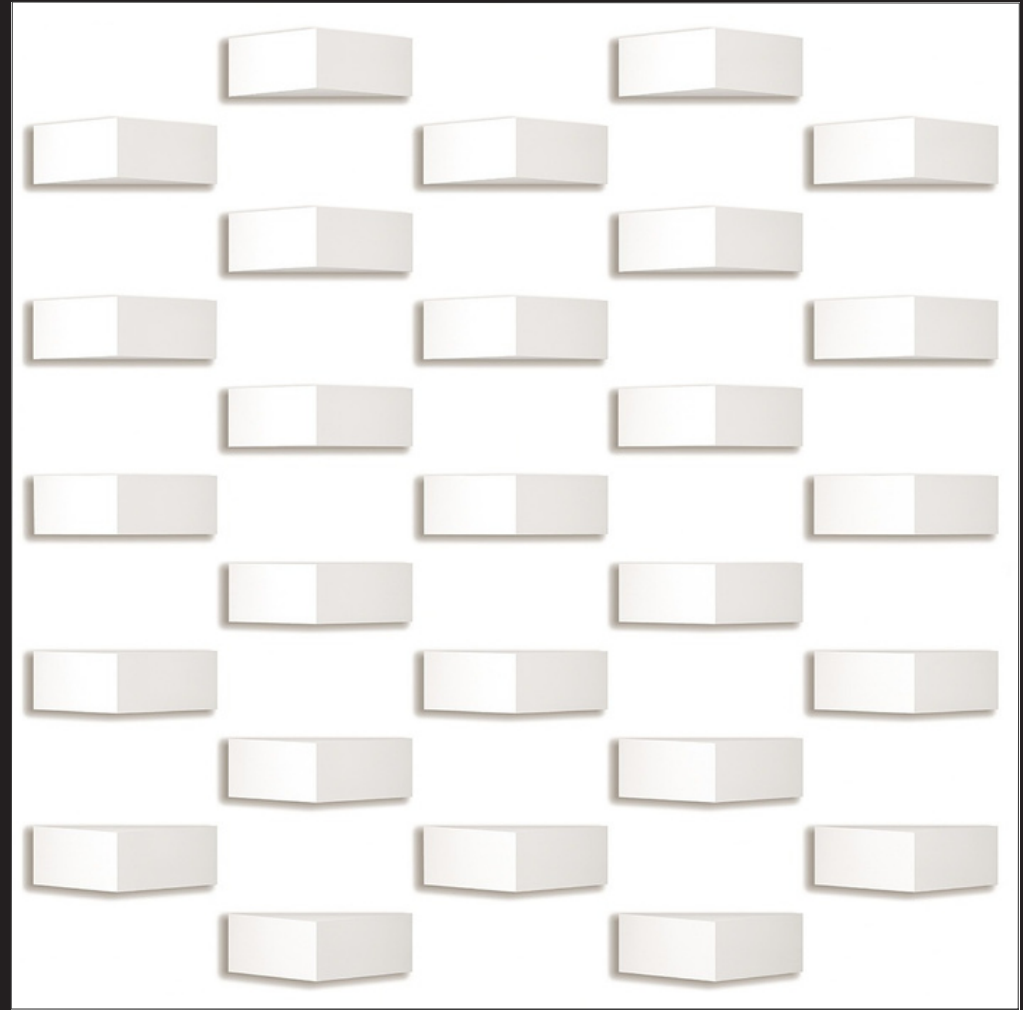

# GEOMATRIX

SERIES

SKY WORLD CERAMIC

Design  
**GEOMATRIX-1014**

FINISH - GLOSSY

**600X**  
**600MM**