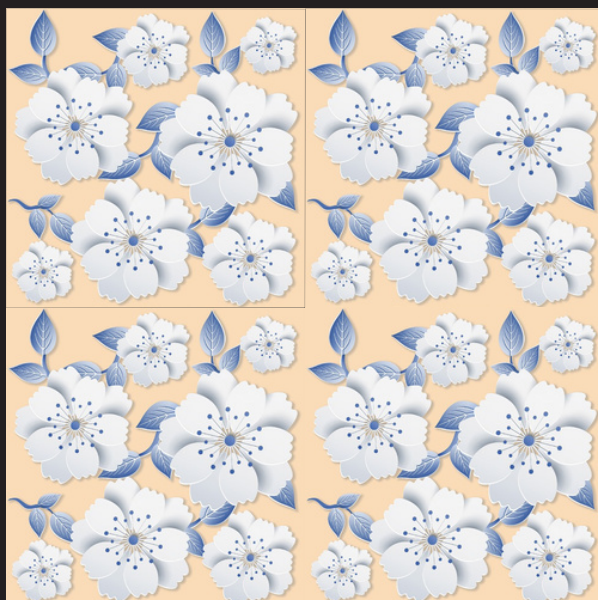

FINISH - GLOSSY

600X
600MM