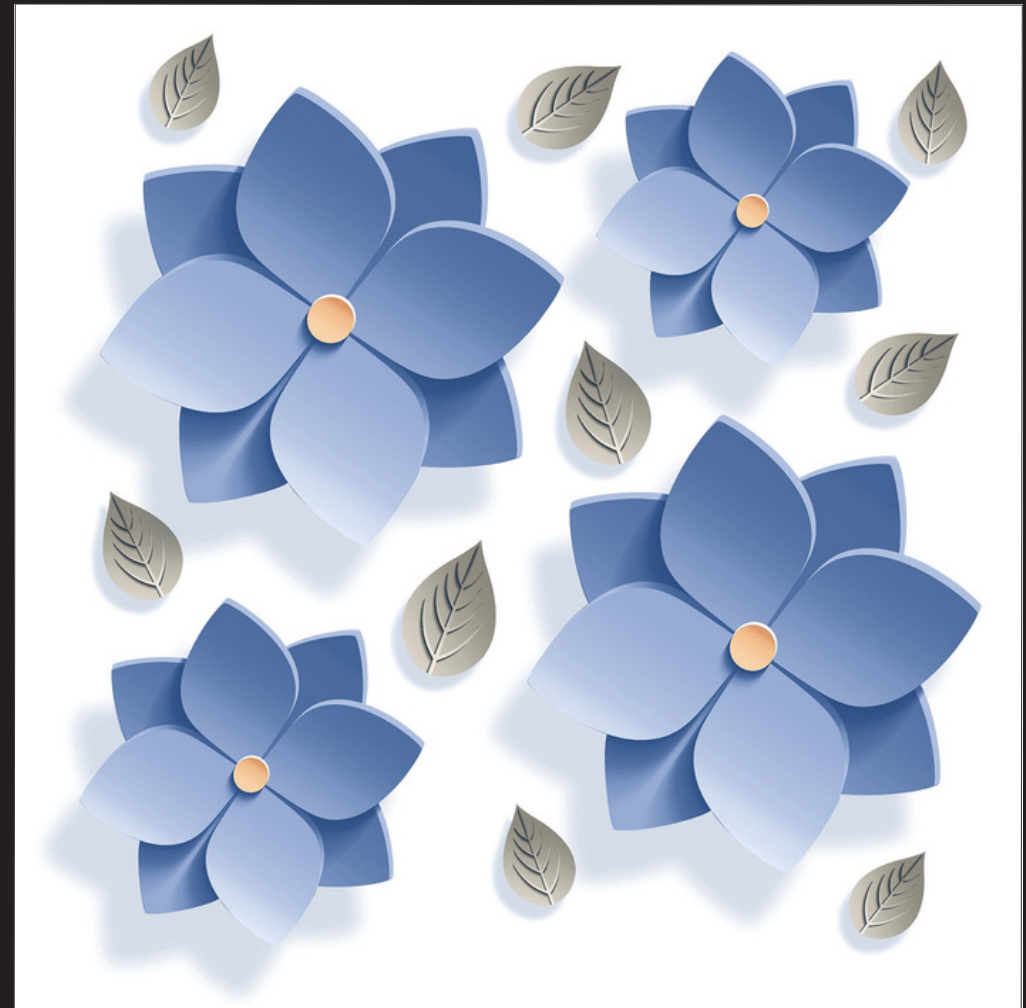

# GEOMATRIX

SERIES

SKY WORLD CERAMIC

Design  
GEOMATRIX-1034

FINISH - GLOSSY

600X  
600MM