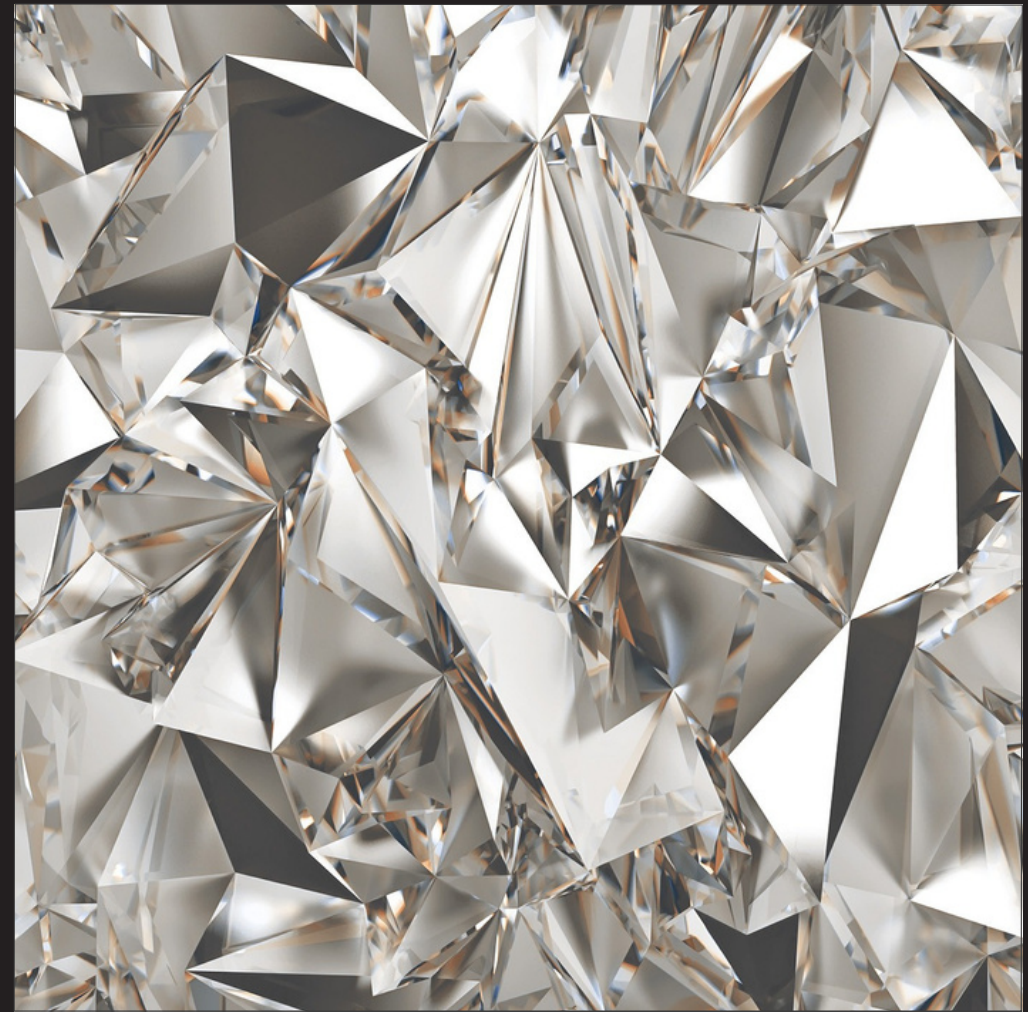

# GEOMATRIX

SERIES

SKY WORLD CERAMIC

Design  
GEOMATRIX-1018

FINISH - GLOSSY

600X  
600MM