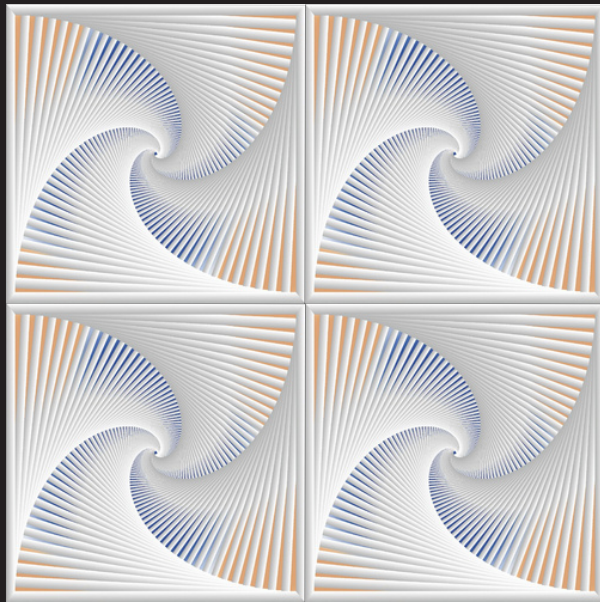

FINISH - GLOSSY

600X
600MM