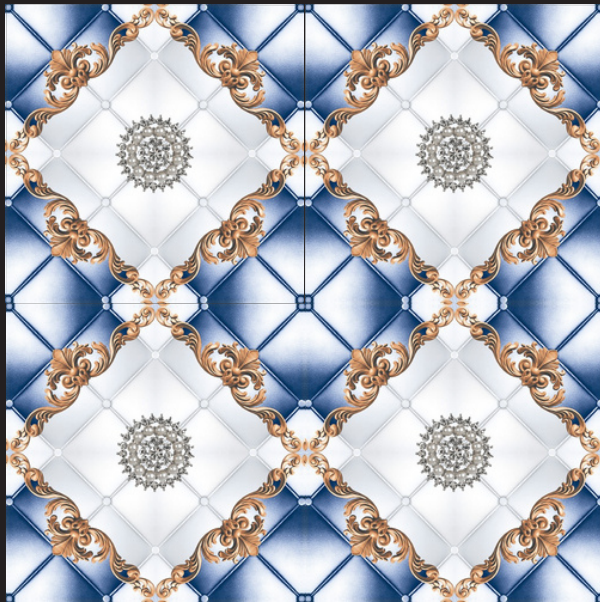

FINISH - GLOSSY

600X
600MM