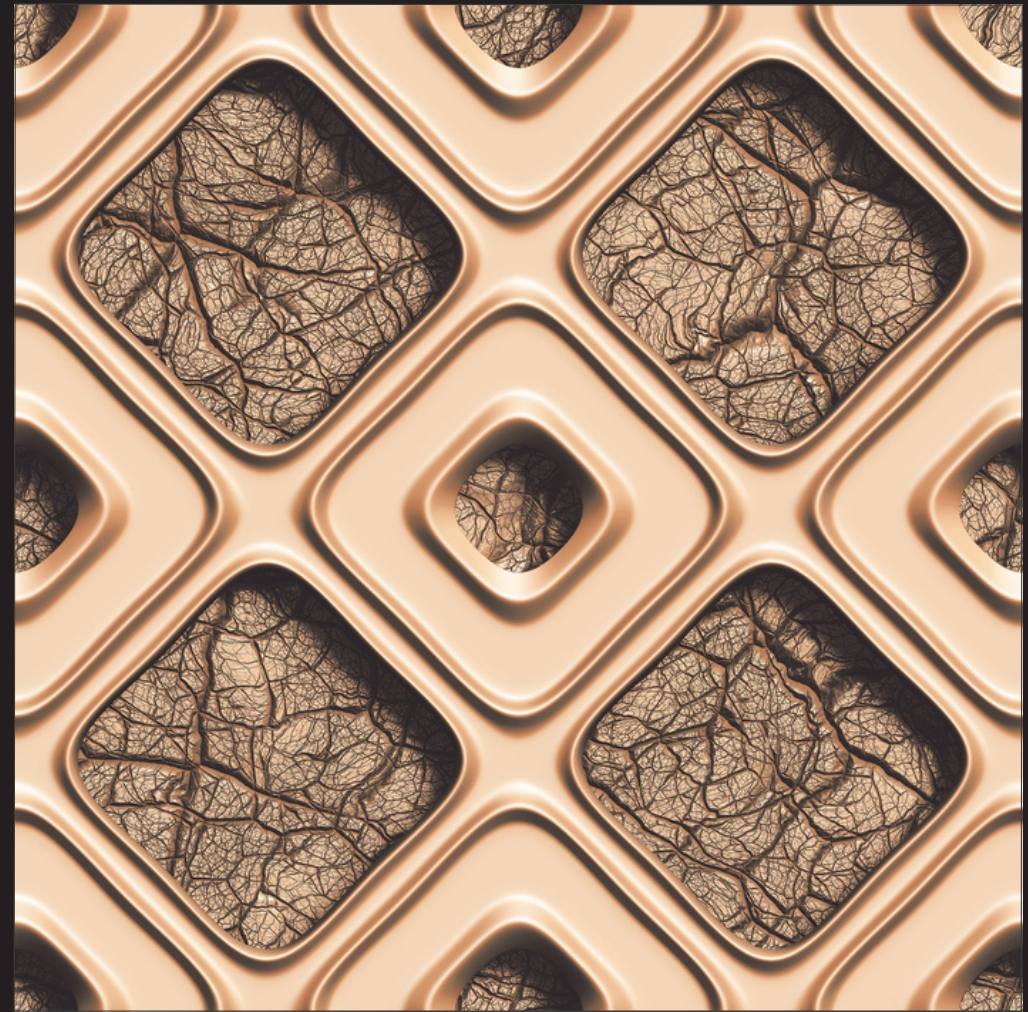

# GEOMATRIX

SERIES

SKY WORLD CERAMIC

Design  
GEOMATRIX-1065

FINISH - GLOSSY

600X  
600MM

GEOMATRIX-1066