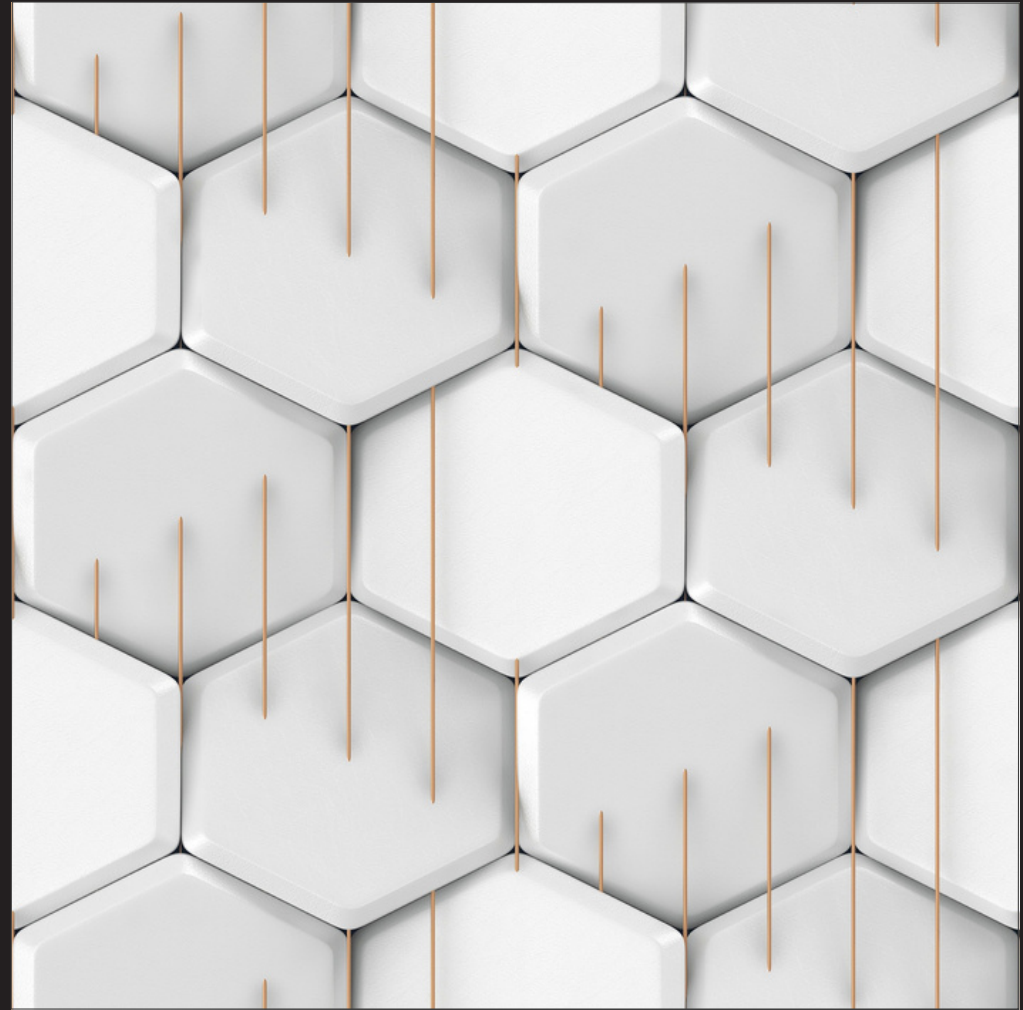

# GEOMATRIX

SERIES

SKY WORLD CERAMIC

Design  
GEOMATRIX-1068

FINISH - GLOSSY

600X  
600MM

# GEOMATRIX

SERIES

SKY WORLD CERAMIC

Design  
GEOMATRIX-1069

FINISH - GLOSSY

600X  
600MM