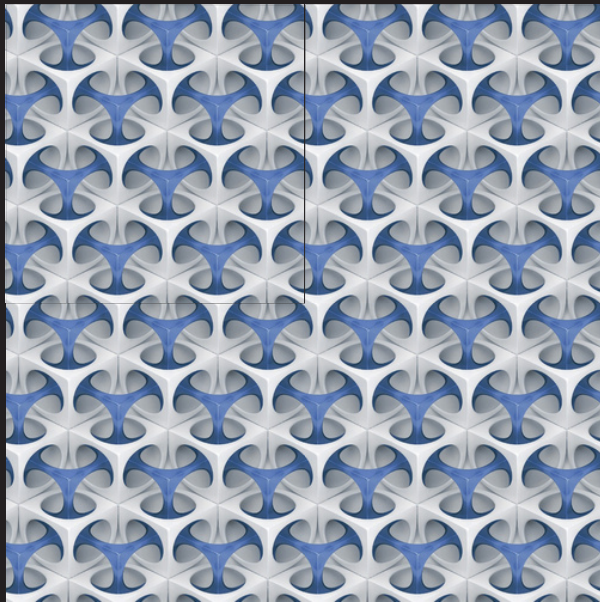

FINISH - GLOSSY

600X
600MM