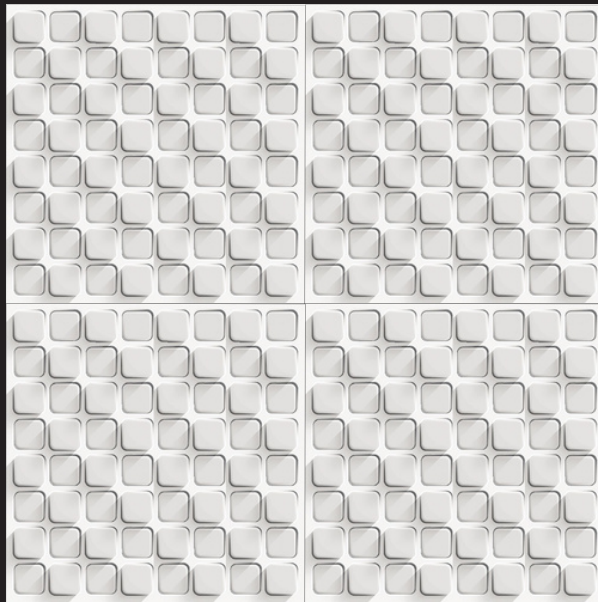

FINISH - GLOSSY

600X
600MM