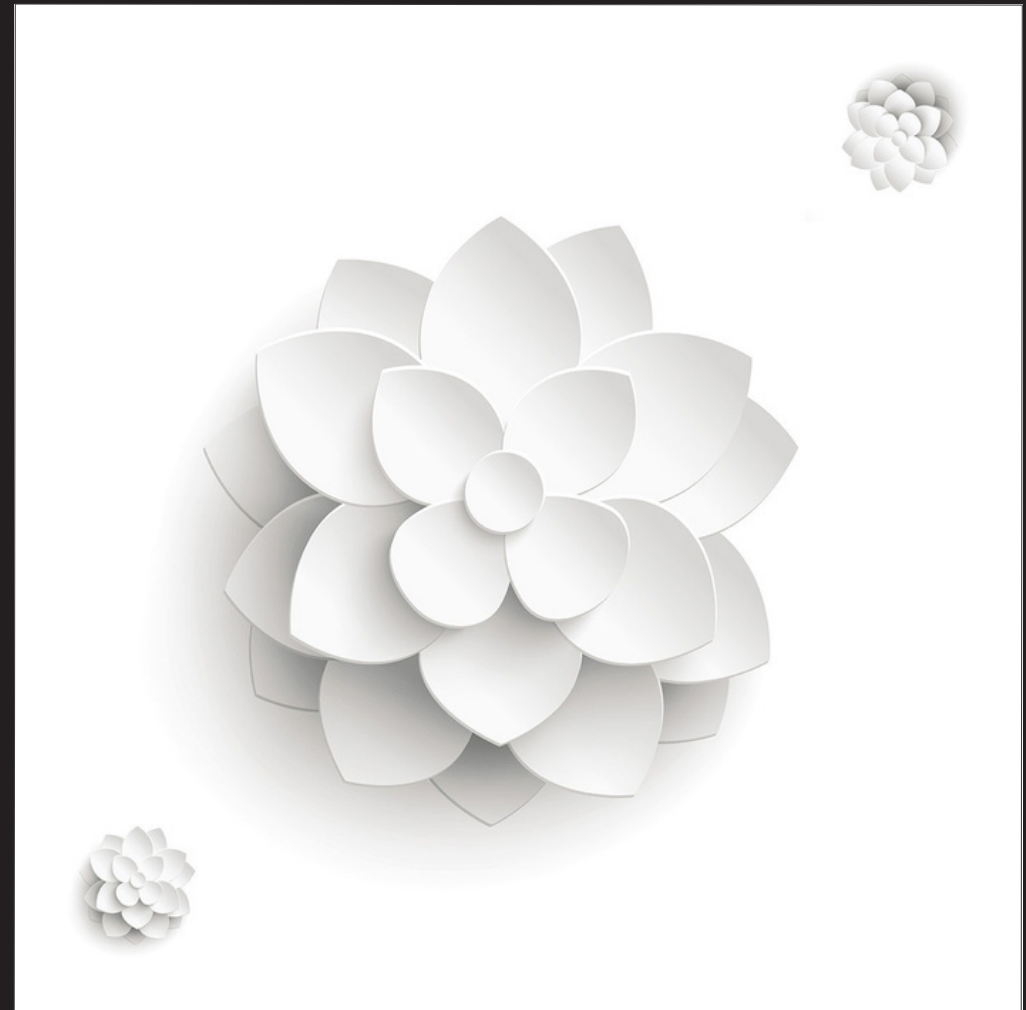

# GEOMATRIX

SERIES

SKY WORLD CERAMIC

Design  
GEOMATRIX-1027

FINISH - GLOSSY

600X  
600MM