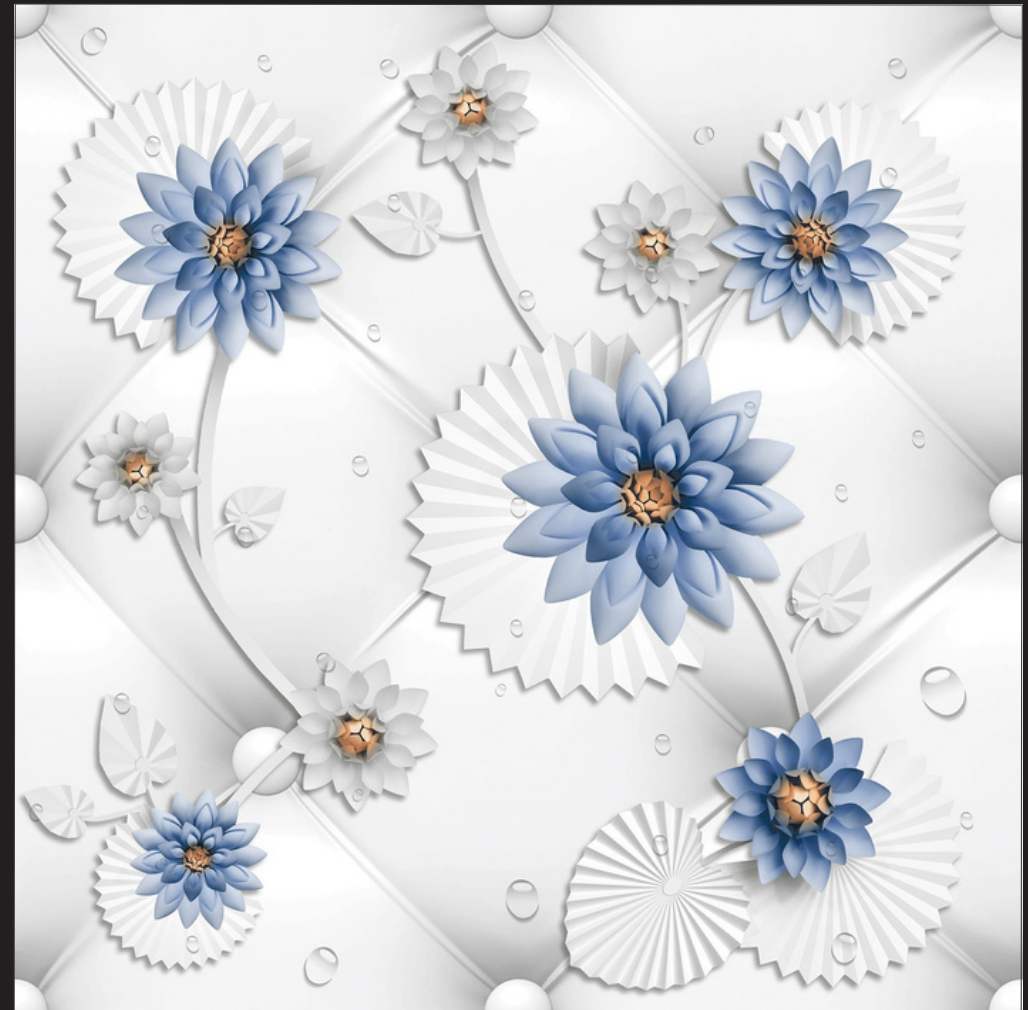

# GEOMATRIX

SERIES

SKY WORLD CERAMIC

Design  
GEOMATRIX-1048

FINISH - GLOSSY

600X  
600MM