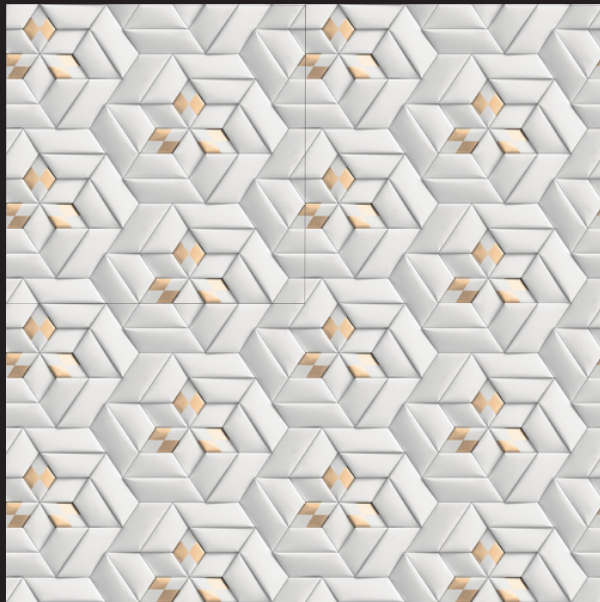

FINISH - GLOSSY

600X
600MM