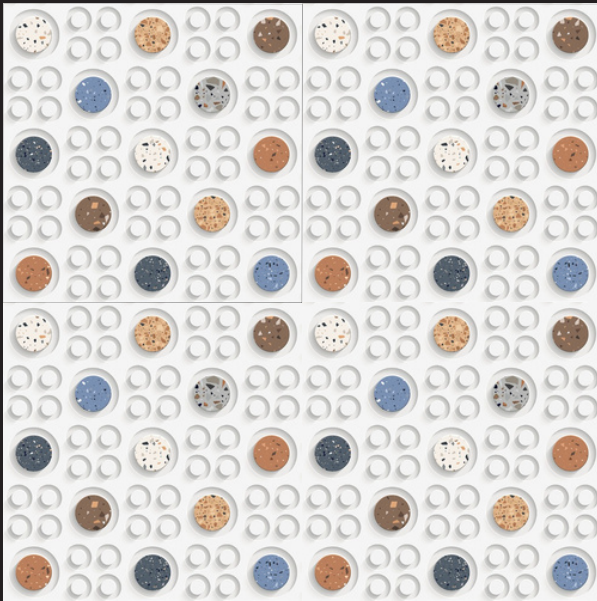

Design
GEOMATRIX-1073

FINISH - GLOSSY

600X
600MM