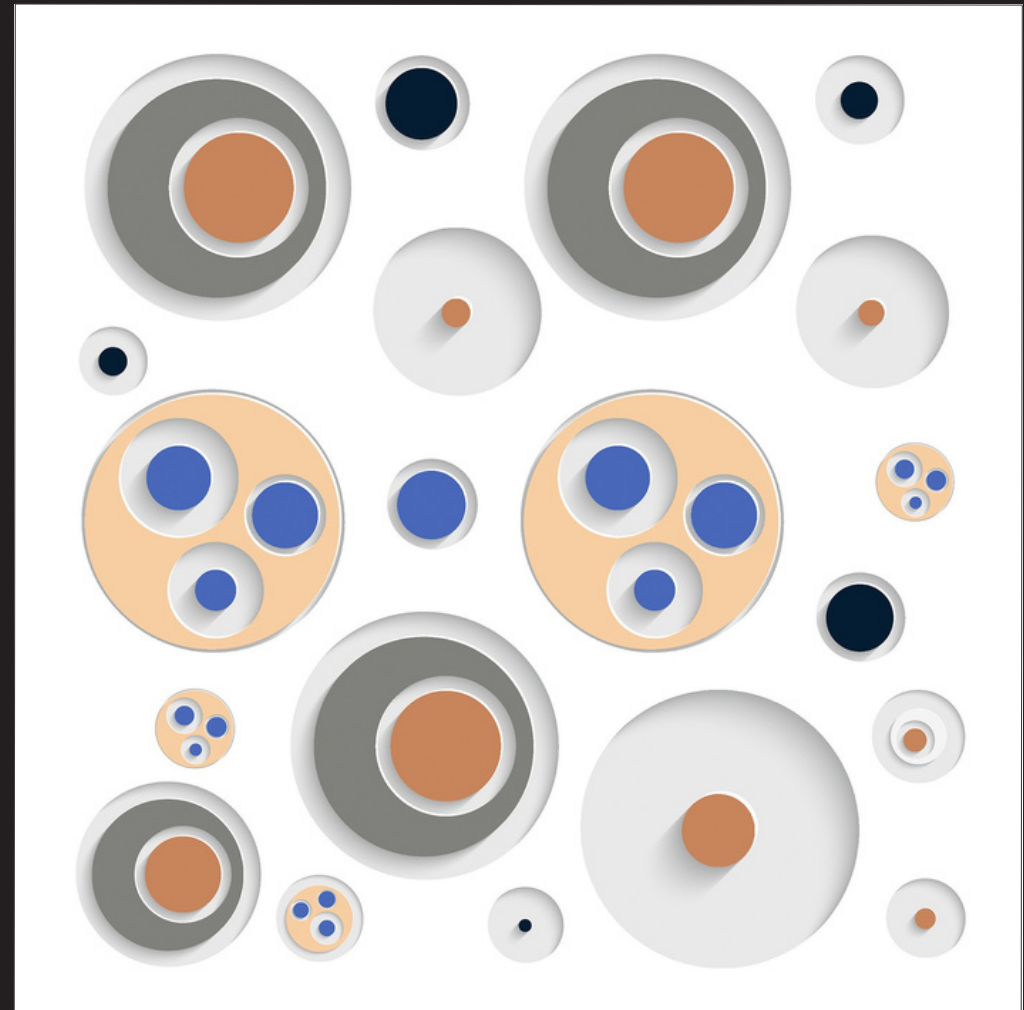

# GEOMATRIX

SERIES

SKY WORLD CERAMIC

Design  
**GEOMATRIX-1058**

FINISH - GLOSSY

**600X**  
**600MM**

# GEOMATRIX

SERIES

SKY WORLD CERAMIC

Design  
**GEOMATRIX-1059**

FINISH - GLOSSY

600X  
600MM

# GEOMATRIX

SERIES

SKY WORLD CERAMIC

Design  
GEOMATRIX-1060

FINISH - GLOSSY

600X  
600MM

GEOMATRIX-1061