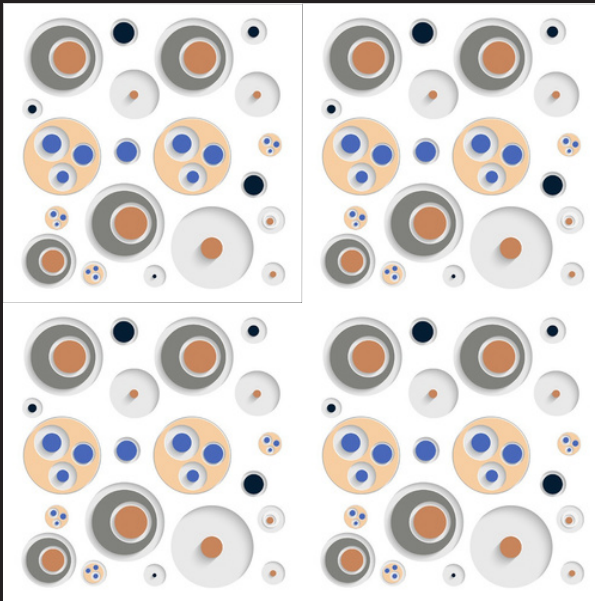

# GEOMATRIX

SERIES

SKY WORLD CERAMIC

Design  
**GEOMATRIX-1057**

FINISH - GLOSSY

**600X  
600MM**

# GEOMATRIX

SERIES

SKY WORLD CERAMIC

Design  
**GEOMATRIX-1058**

FINISH - GLOSSY

**600X**  
**600MM**

# GEOMATRIX

SERIES

SKY WORLD CERAMIC

Design  
**GEOMATRIX-1059**

FINISH - GLOSSY

600X  
600MM