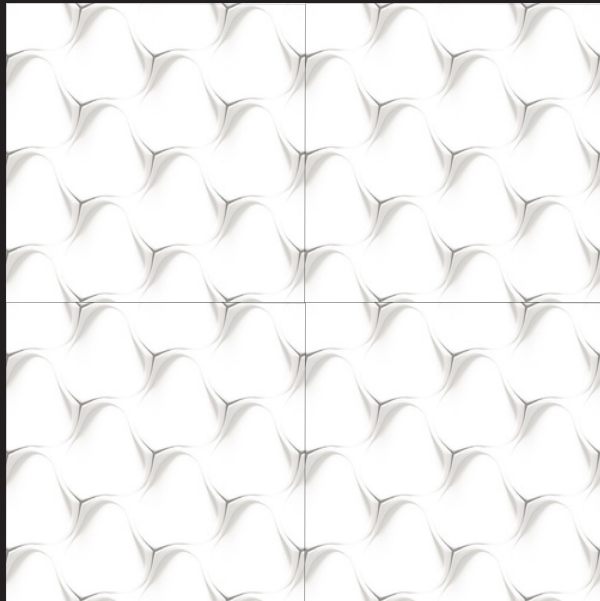

FINISH - GLOSSY

600X
600MM