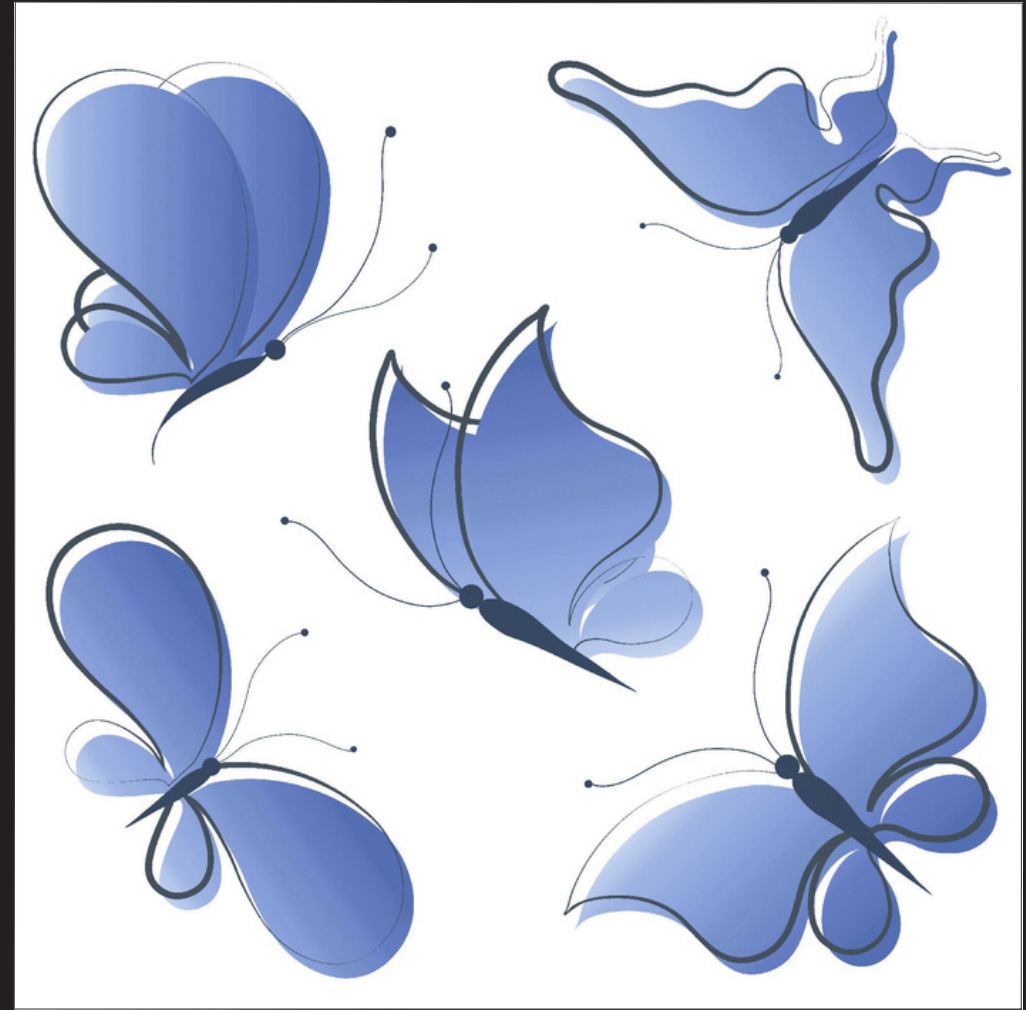

# GEOMATRIX

SERIES

SKY WORLD CERAMIC

Design  
GEOMATRIX-1049

FINISH - GLOSSY

600X  
600MM