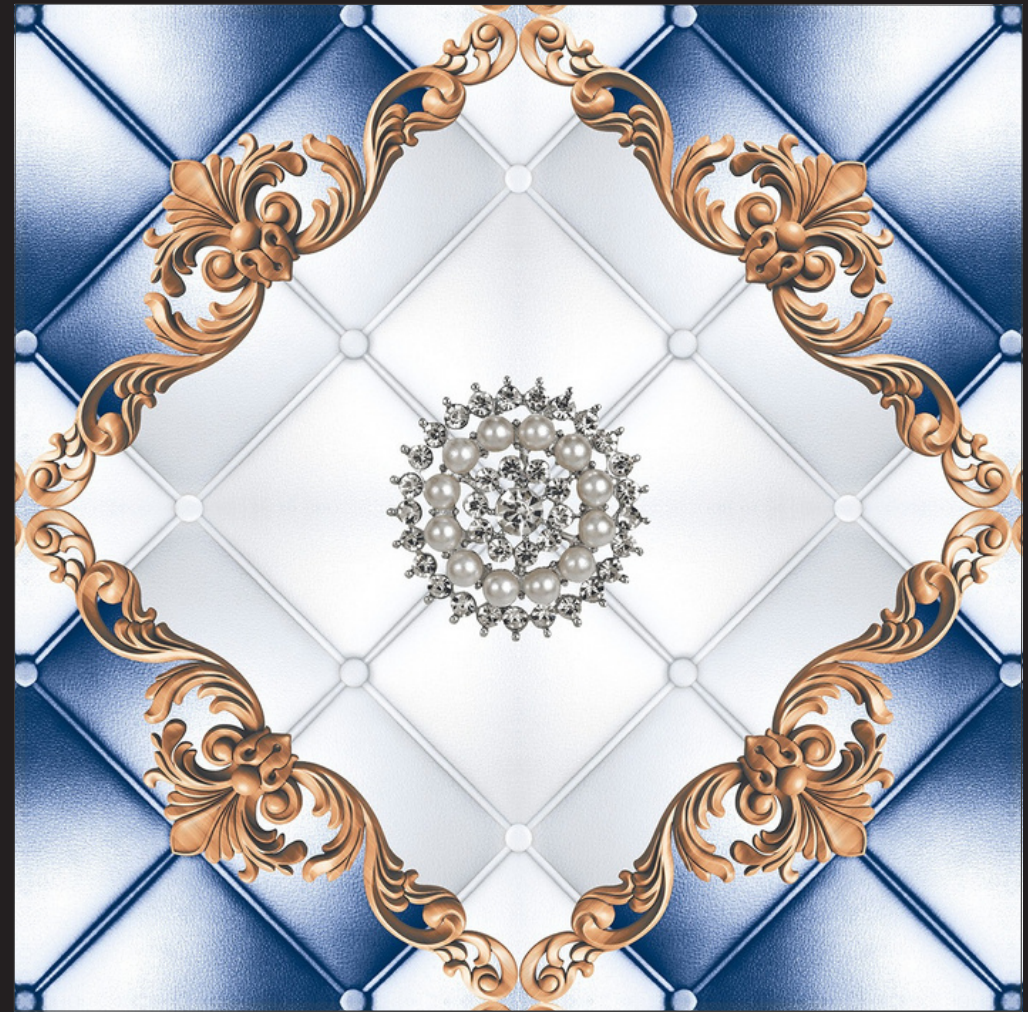

# GEOMATRIX

SERIES

SKY WORLD CERAMIC

Design  
**GEOMATRIX-1021**

FINISH - GLOSSY

**600X**  
**600MM**

# GEOMATRIX

SERIES

SKY WORLD CERAMIC

Design  
GEOMATRIX-1022

FINISH - GLOSSY

600X  
600MM