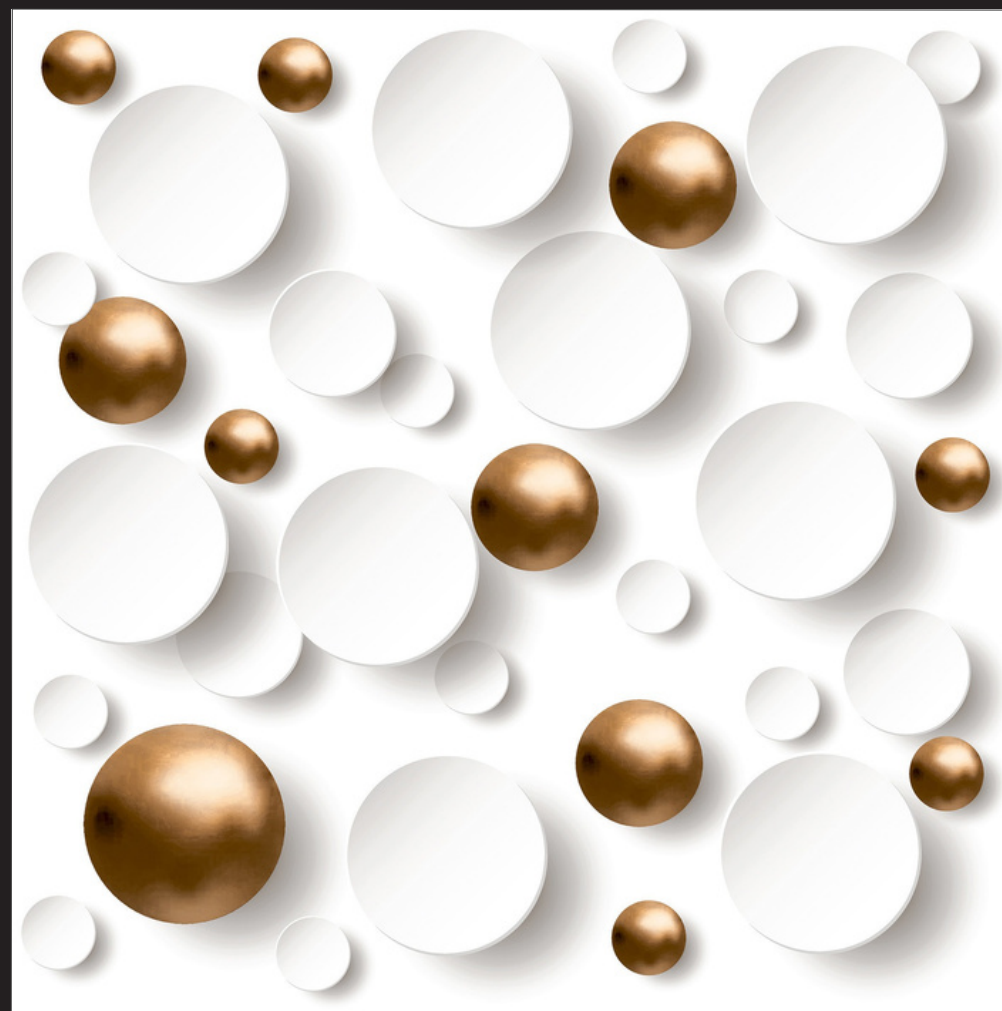

# GEOMATRIX

SERIES

SKY WORLD CERAMIC

Design  
GEOMATRIX-1052

FINISH - GLOSSY

600X  
600MM