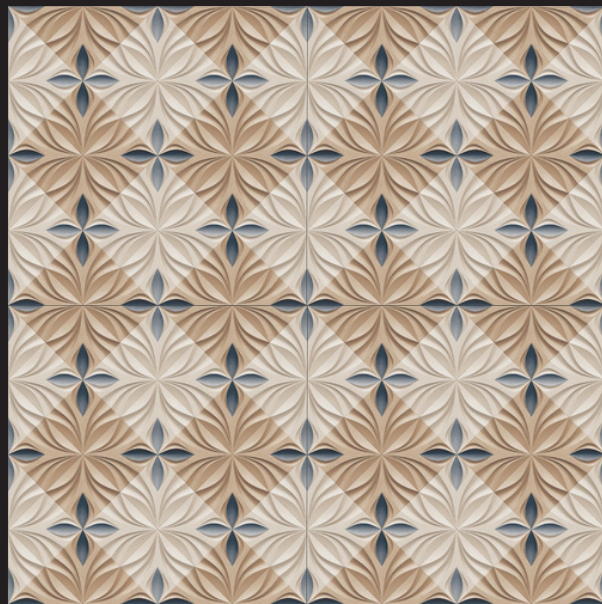

FINISH - GLOSSY

600X
600MM