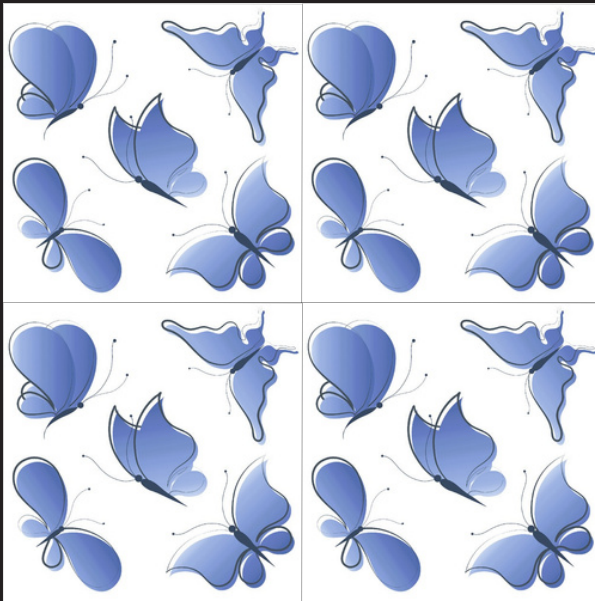

FINISH - GLOSSY

600X
600MM