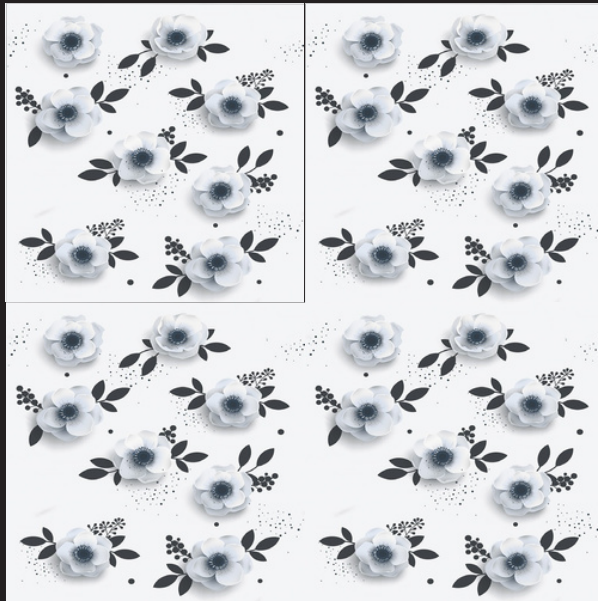

Design
GEOMATRIX-1024

FINISH - GLOSSY

600X
600MM