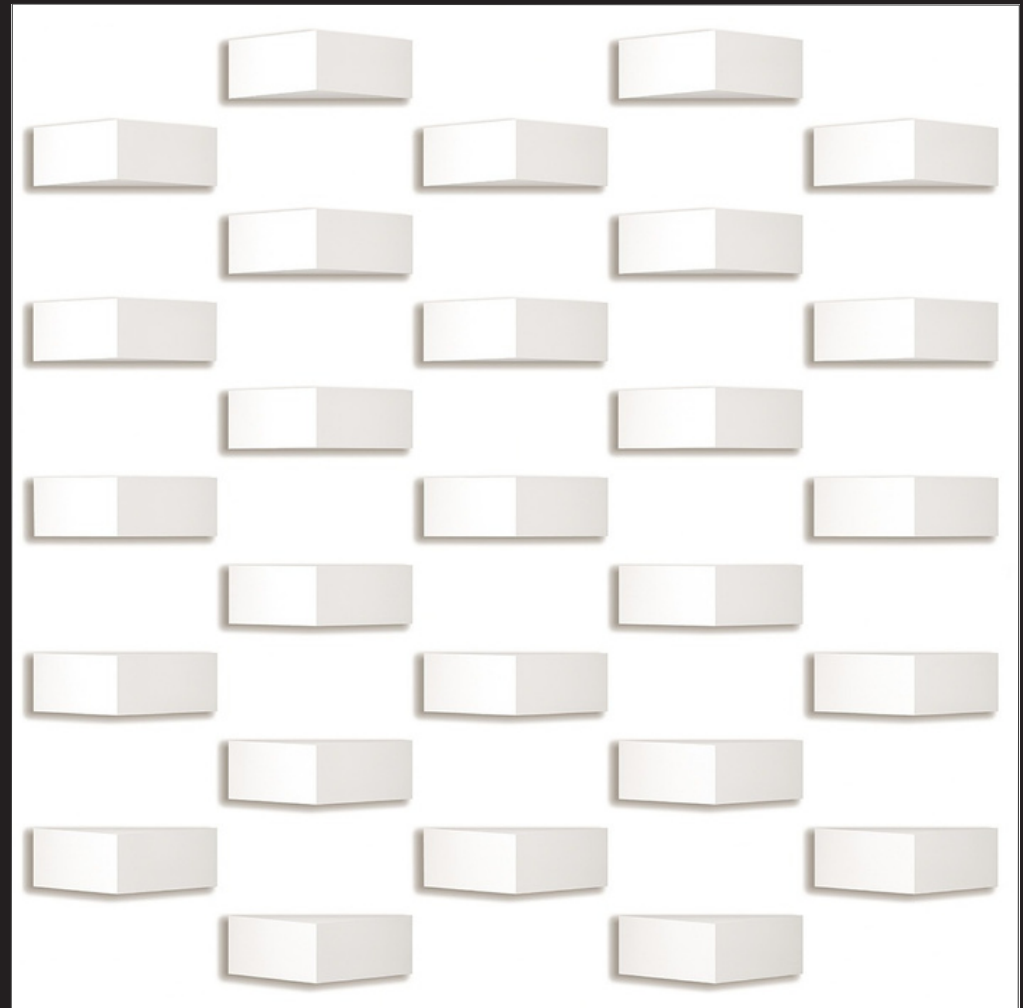

# GEOMATRIX

SERIES

SKY WORLD CERAMIC

Design  
**GEOMATRIX-1015**

FINISH - GLOSSY

**600X  
600MM**

GEOMATRIX-1016