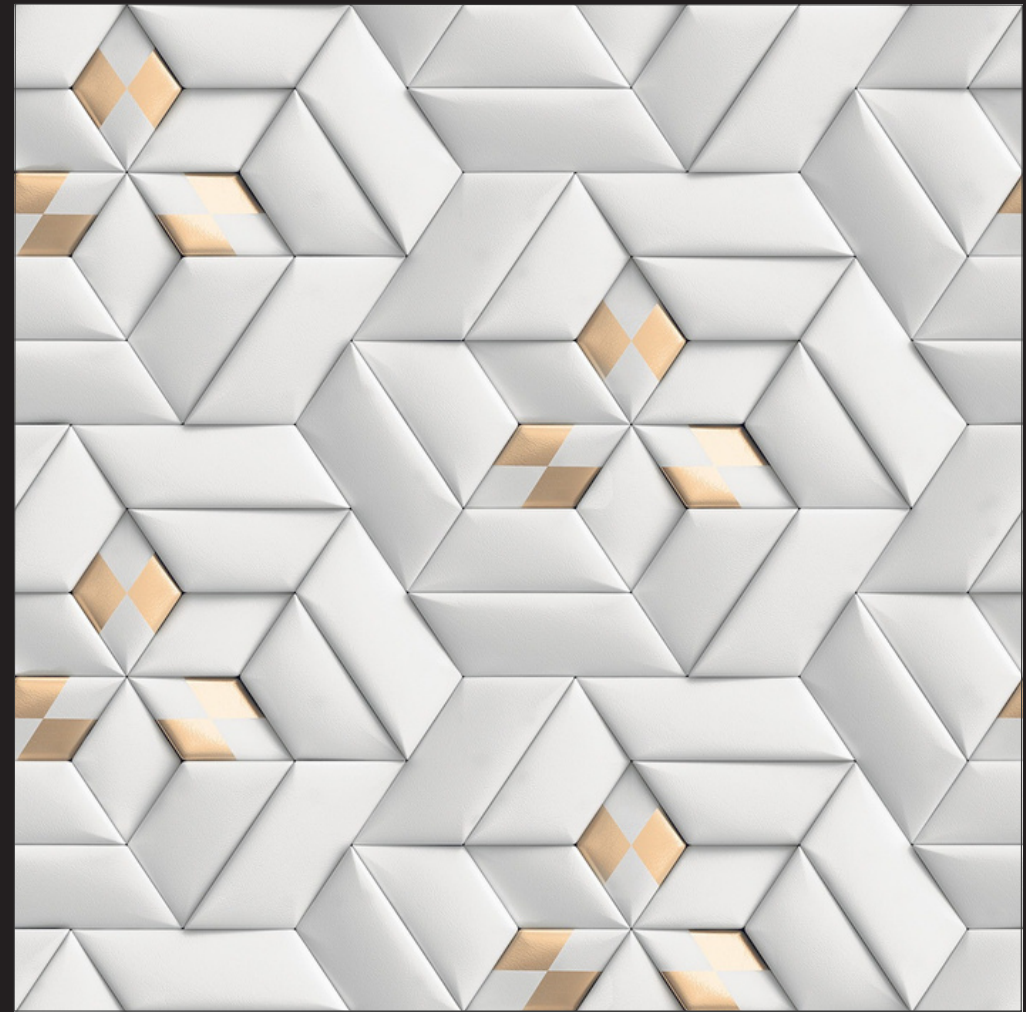

# GEOMATRIX

SERIES

SKY WORLD CERAMIC

Design  
GEOMATRIX-1032

FINISH - GLOSSY

600X  
600MM