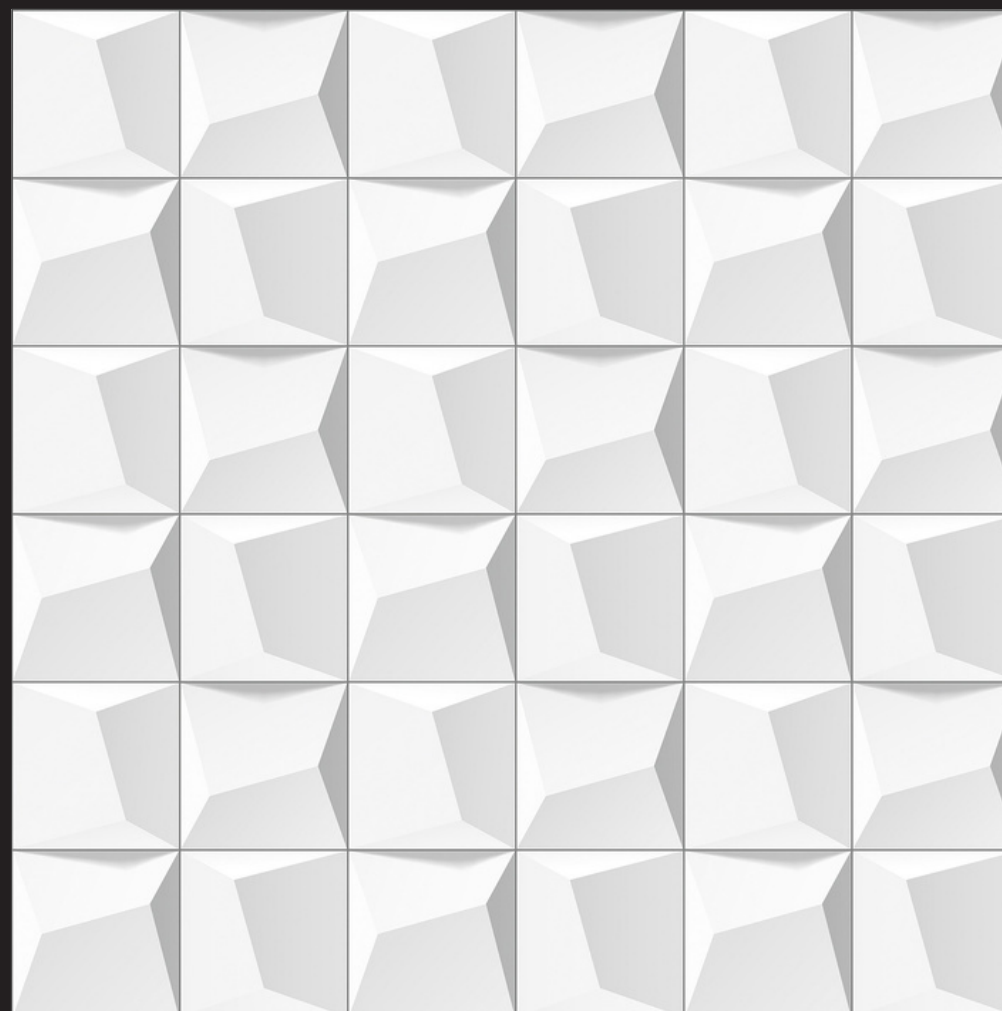

# GEOMATRIX

SERIES

SKY WORLD CERAMIC

Design  
GEOMATRIX-1062

FINISH - GLOSSY

600X  
600MM