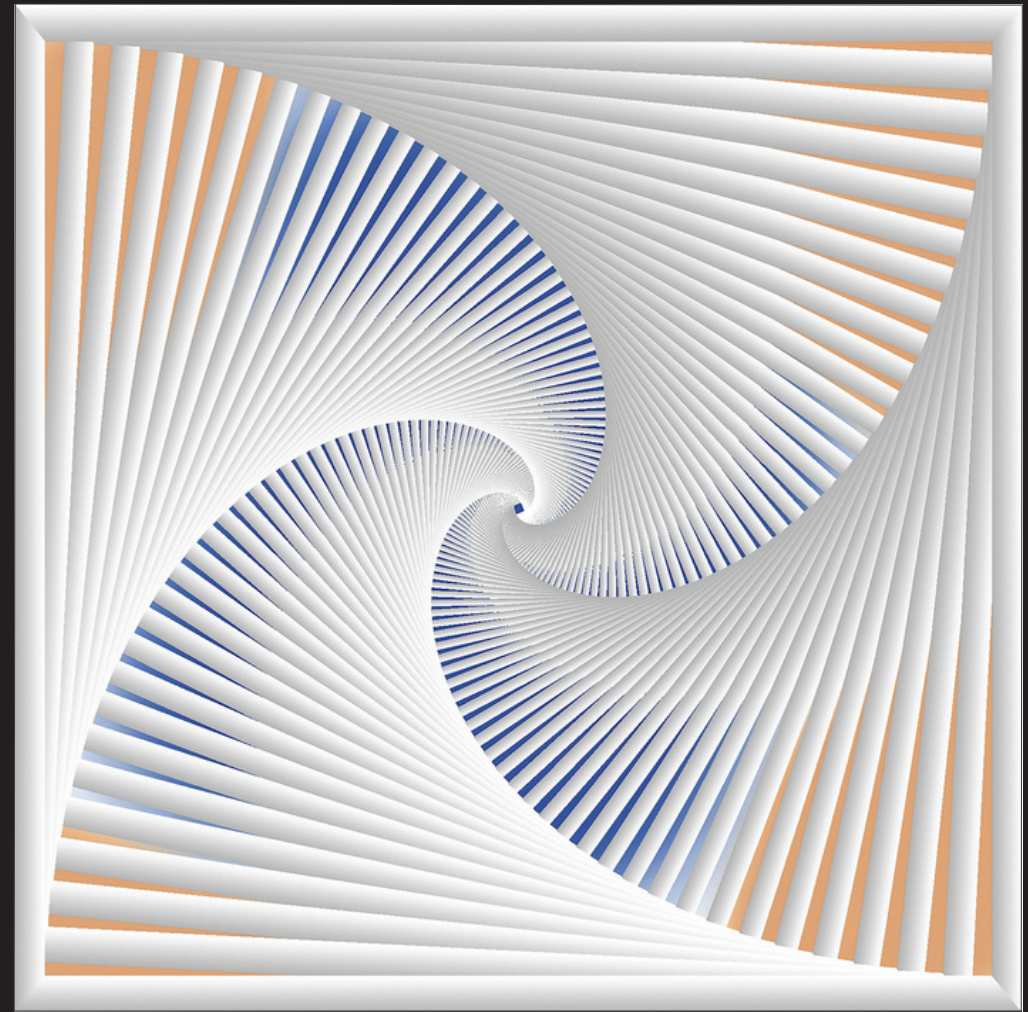

# GEOMATRIX

SERIES

SKY WORLD CERAMIC

Design  
GEOMATRIX-1046

FINISH - GLOSSY

600X  
600MM