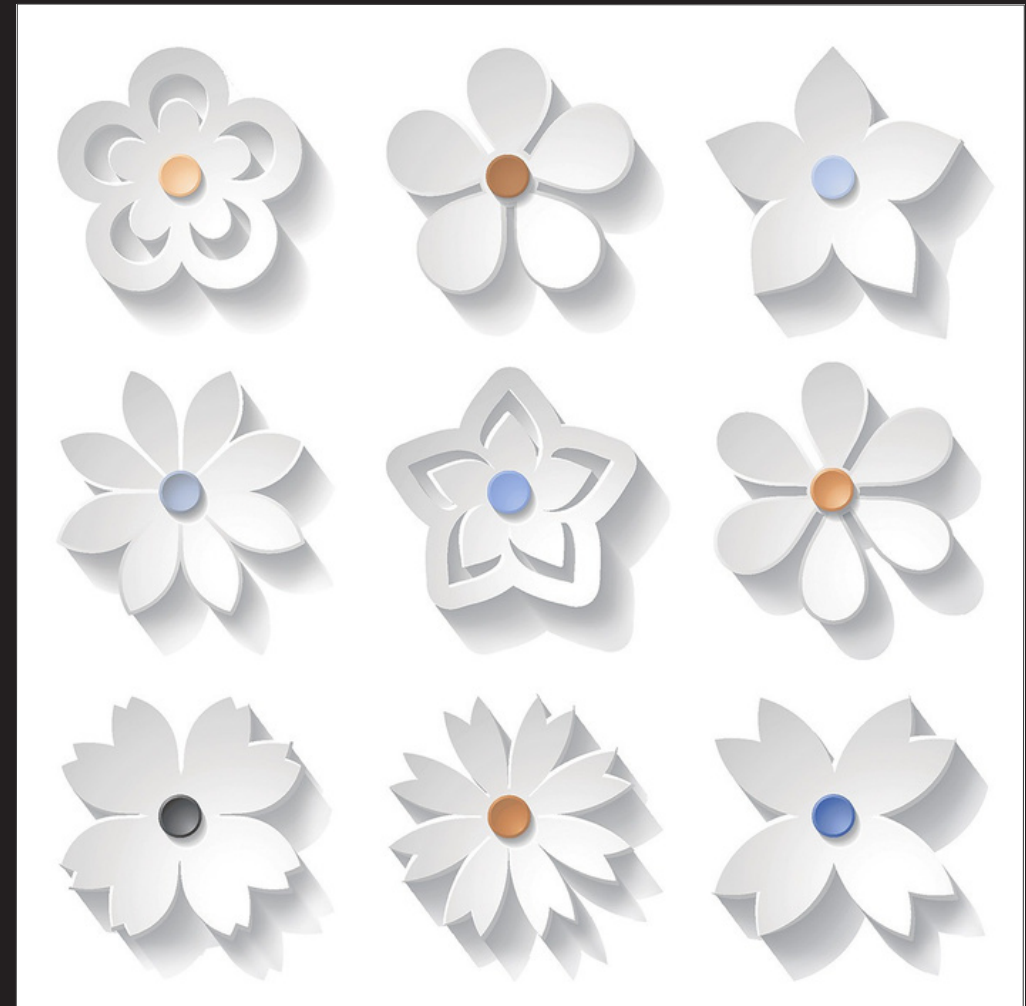

# GEOMATRIX

SERIES

SKY WORLD CERAMIC

Design  
**GEOMATRIX-1029**

FINISH - GLOSSY

**600X**  
**600MM**