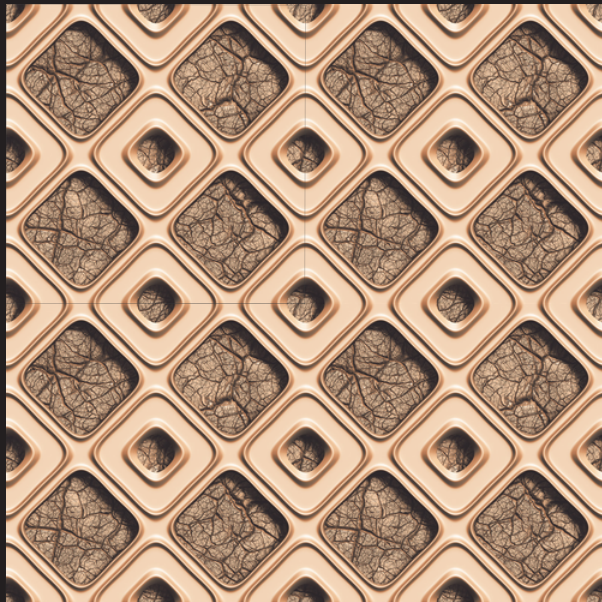

FINISH - GLOSSY

600X
600MM