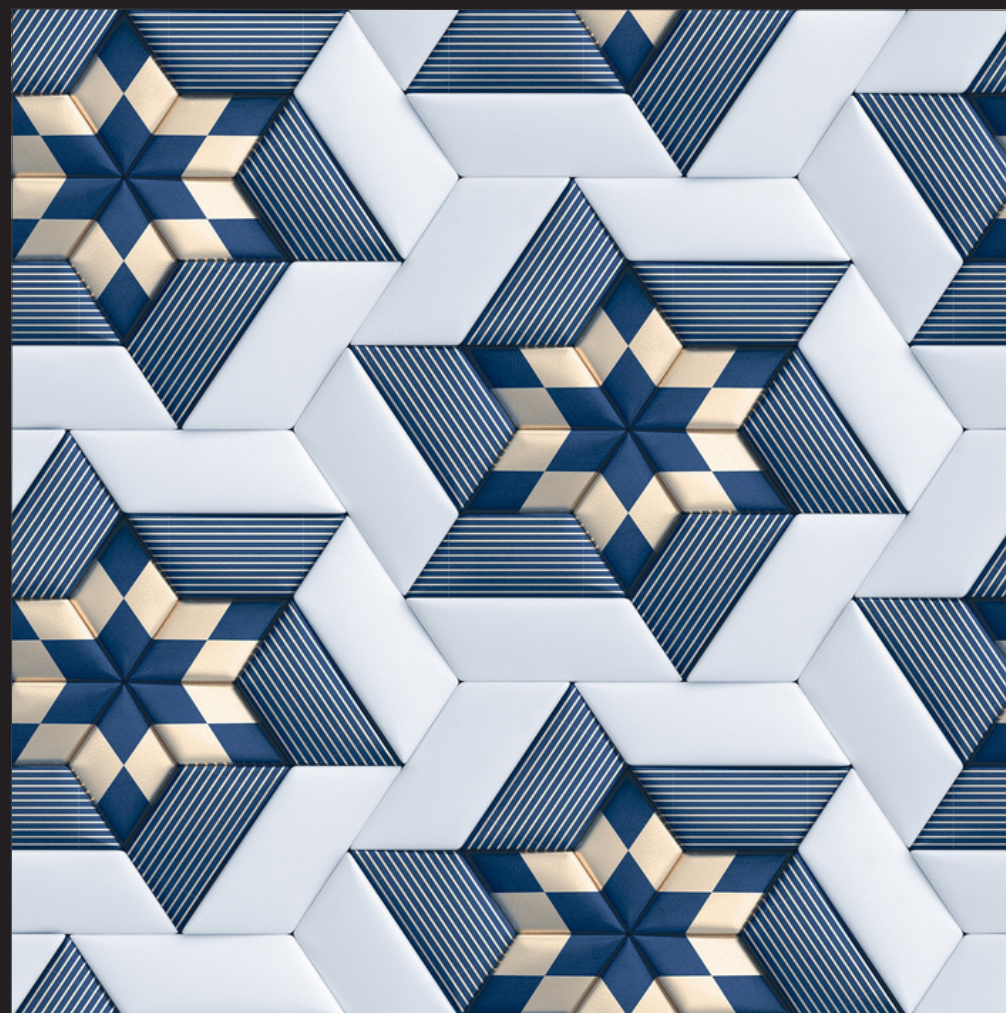

# GEOMATRIX

SERIES

SKY WORLD CERAMIC

Design  
GEOMATRIX-1072

FINISH - GLOSSY

600X  
600MM