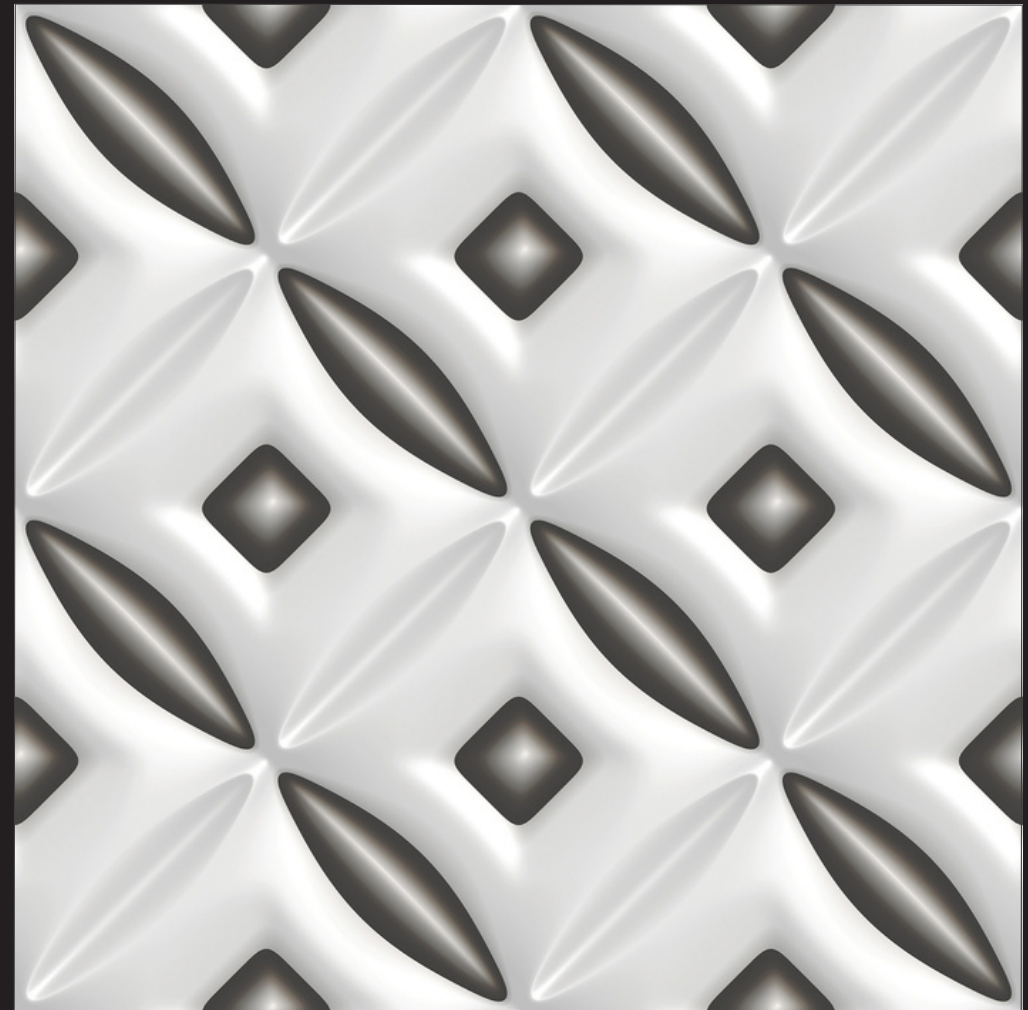

# GEOMATRIX

SERIES

SKY WORLD CERAMIC

Design  
GEOMATRIX-1064

FINISH - GLOSSY

600X  
600MM