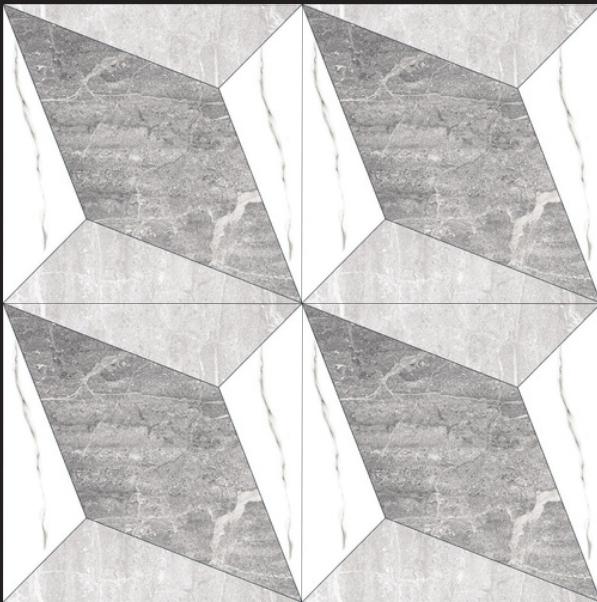

FINISH - GLOSSY

600X
600MM