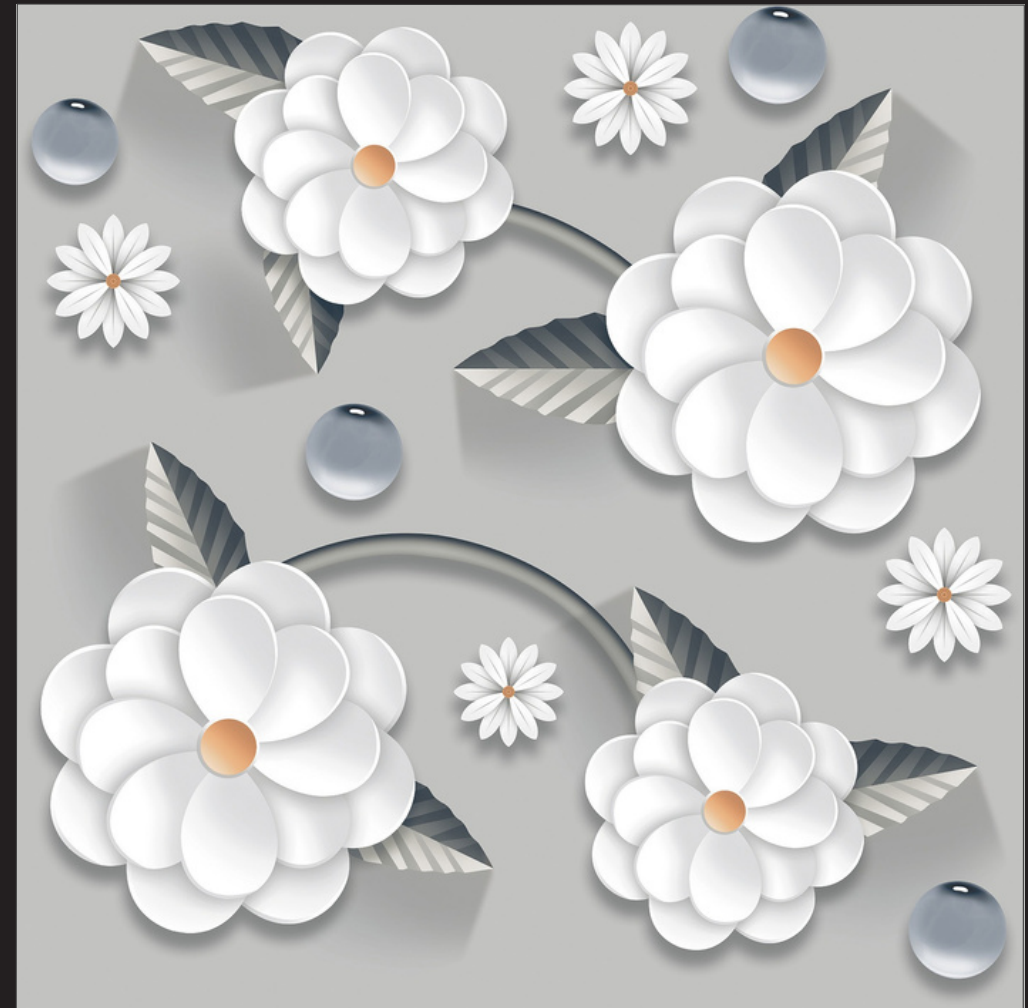

# GEOMATRIX

SERIES

SKY WORLD CERAMIC

Design  
GEOMATRIX-1053

FINISH - GLOSSY

600X  
600MM