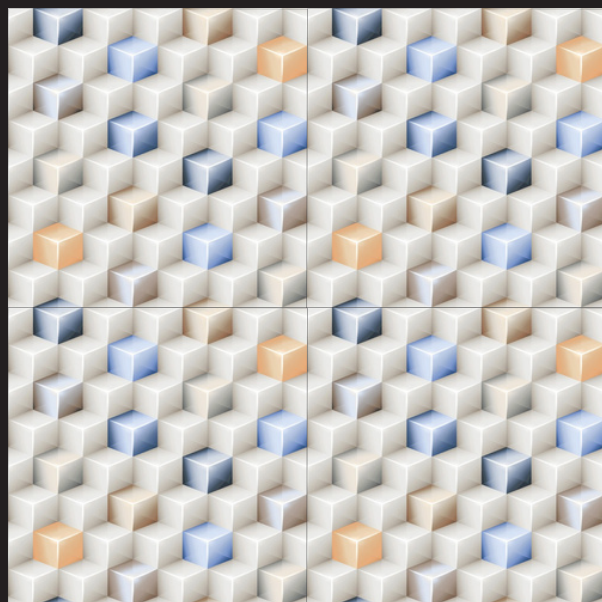

FINISH - GLOSSY

600X
600MM