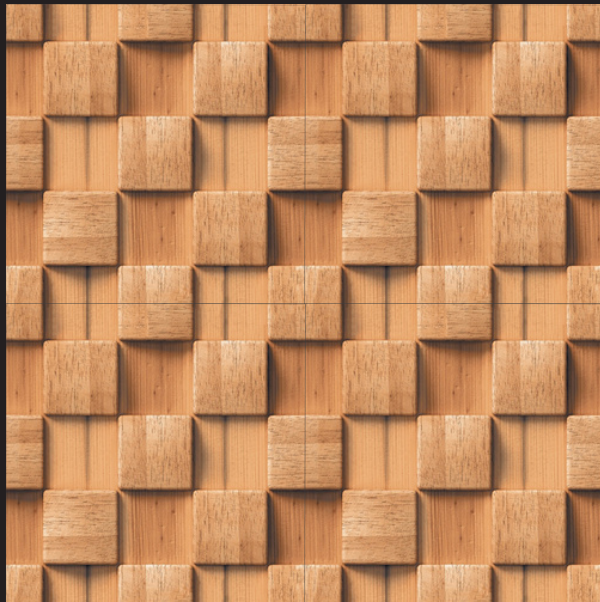

FINISH - GLOSSY

600X
600MM