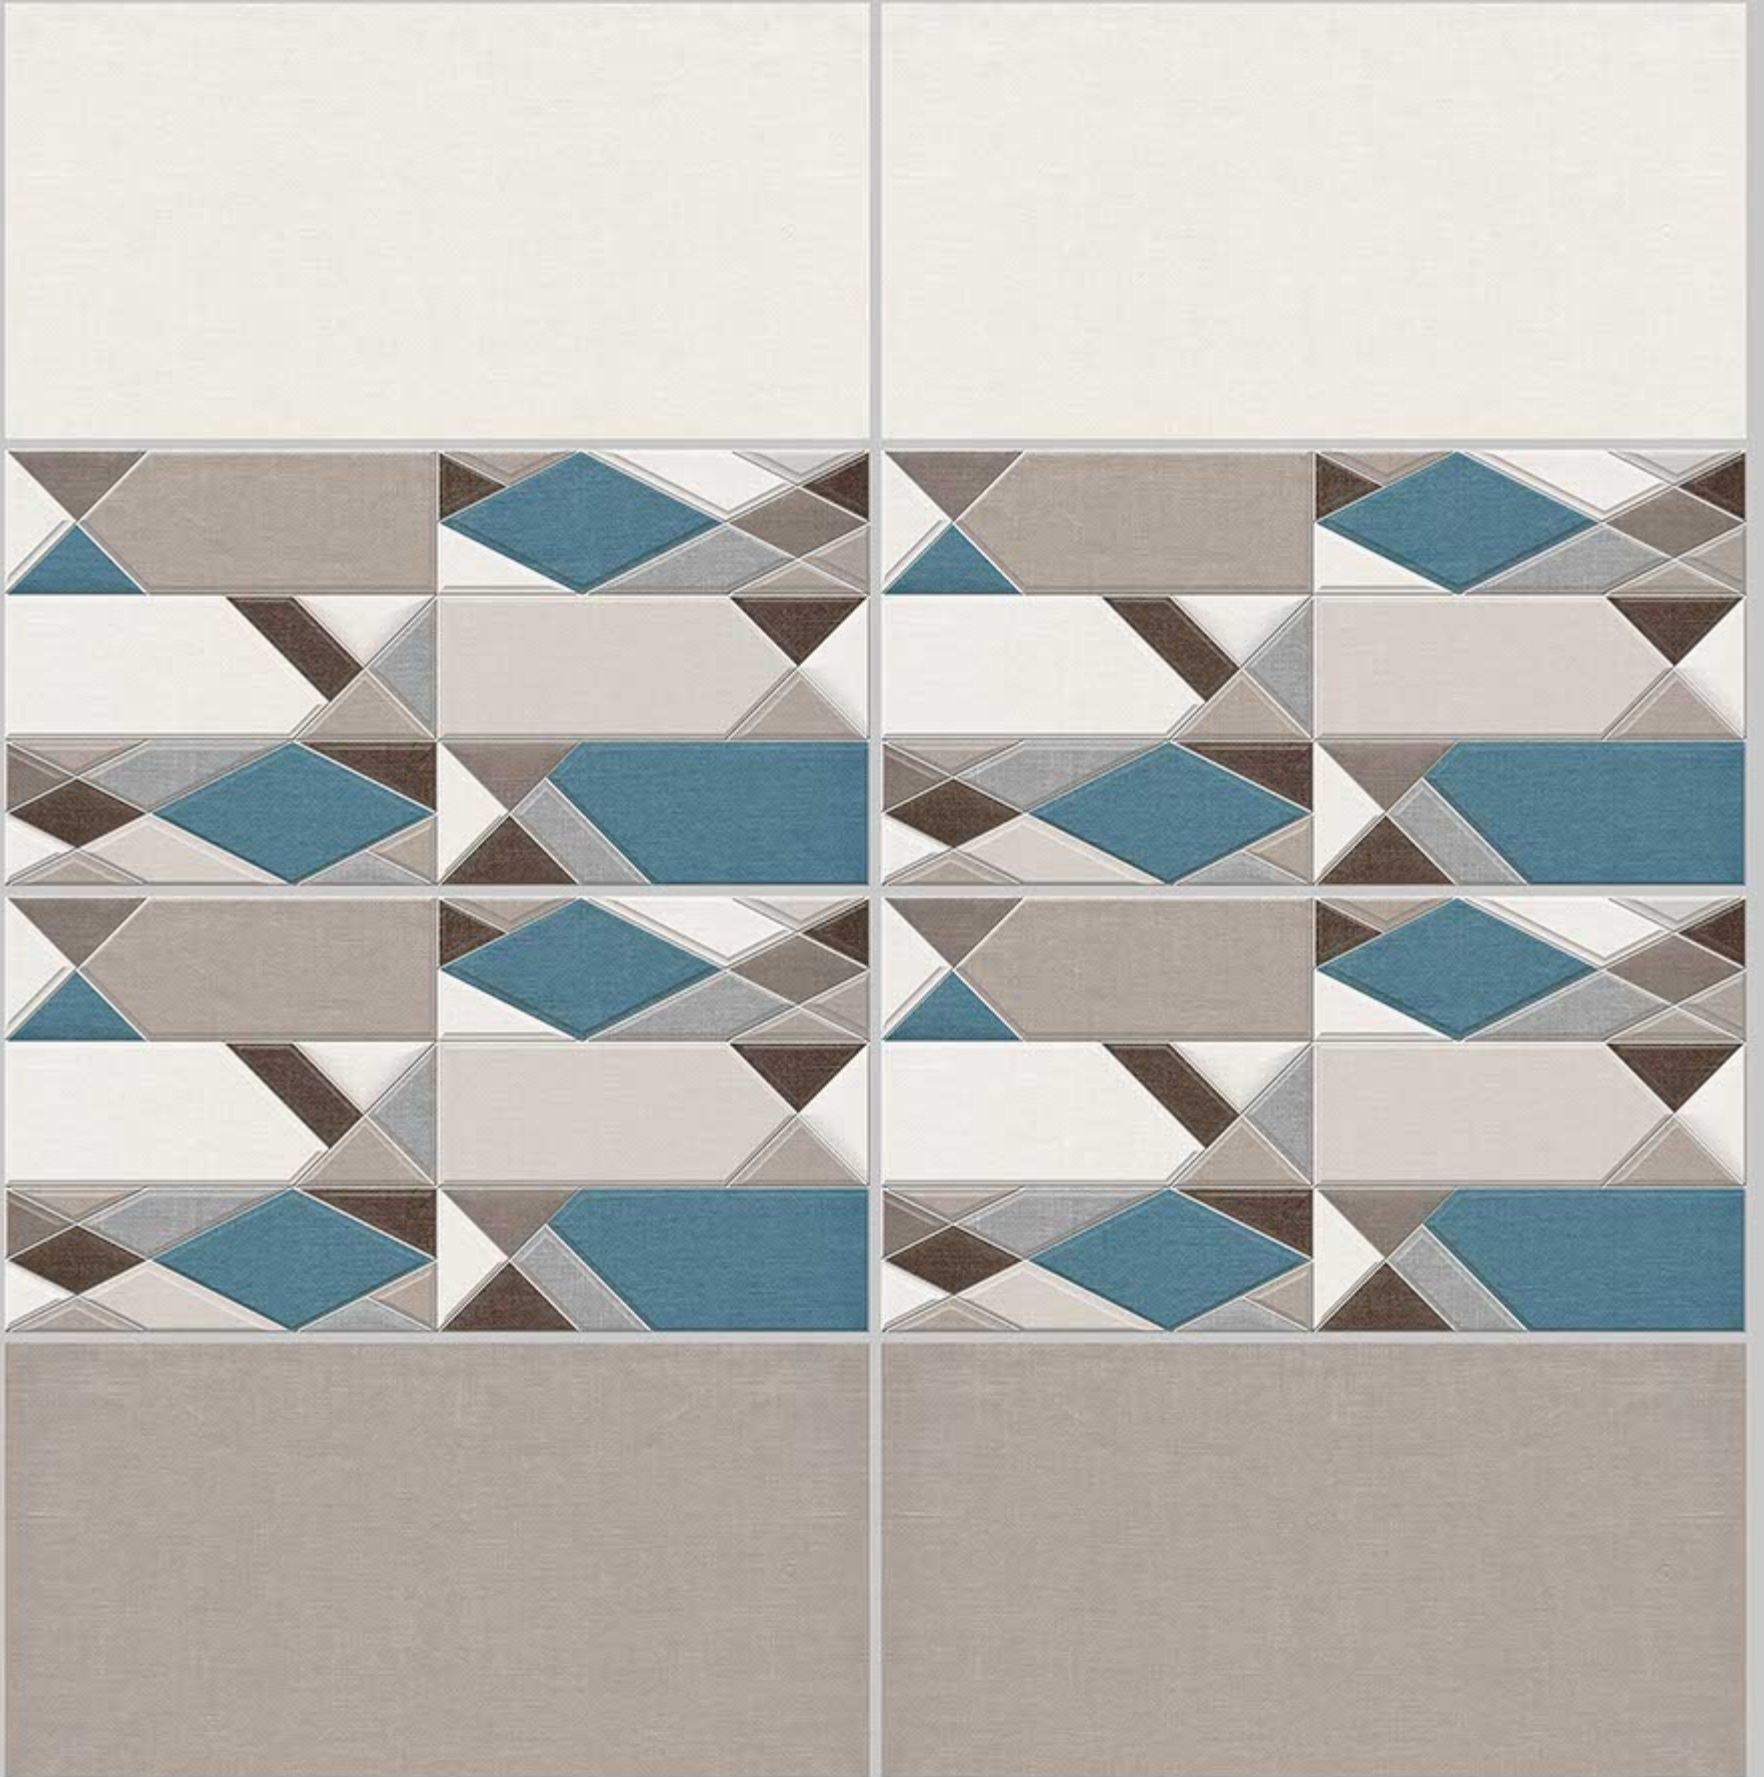

SKY WORLD CERAMIC