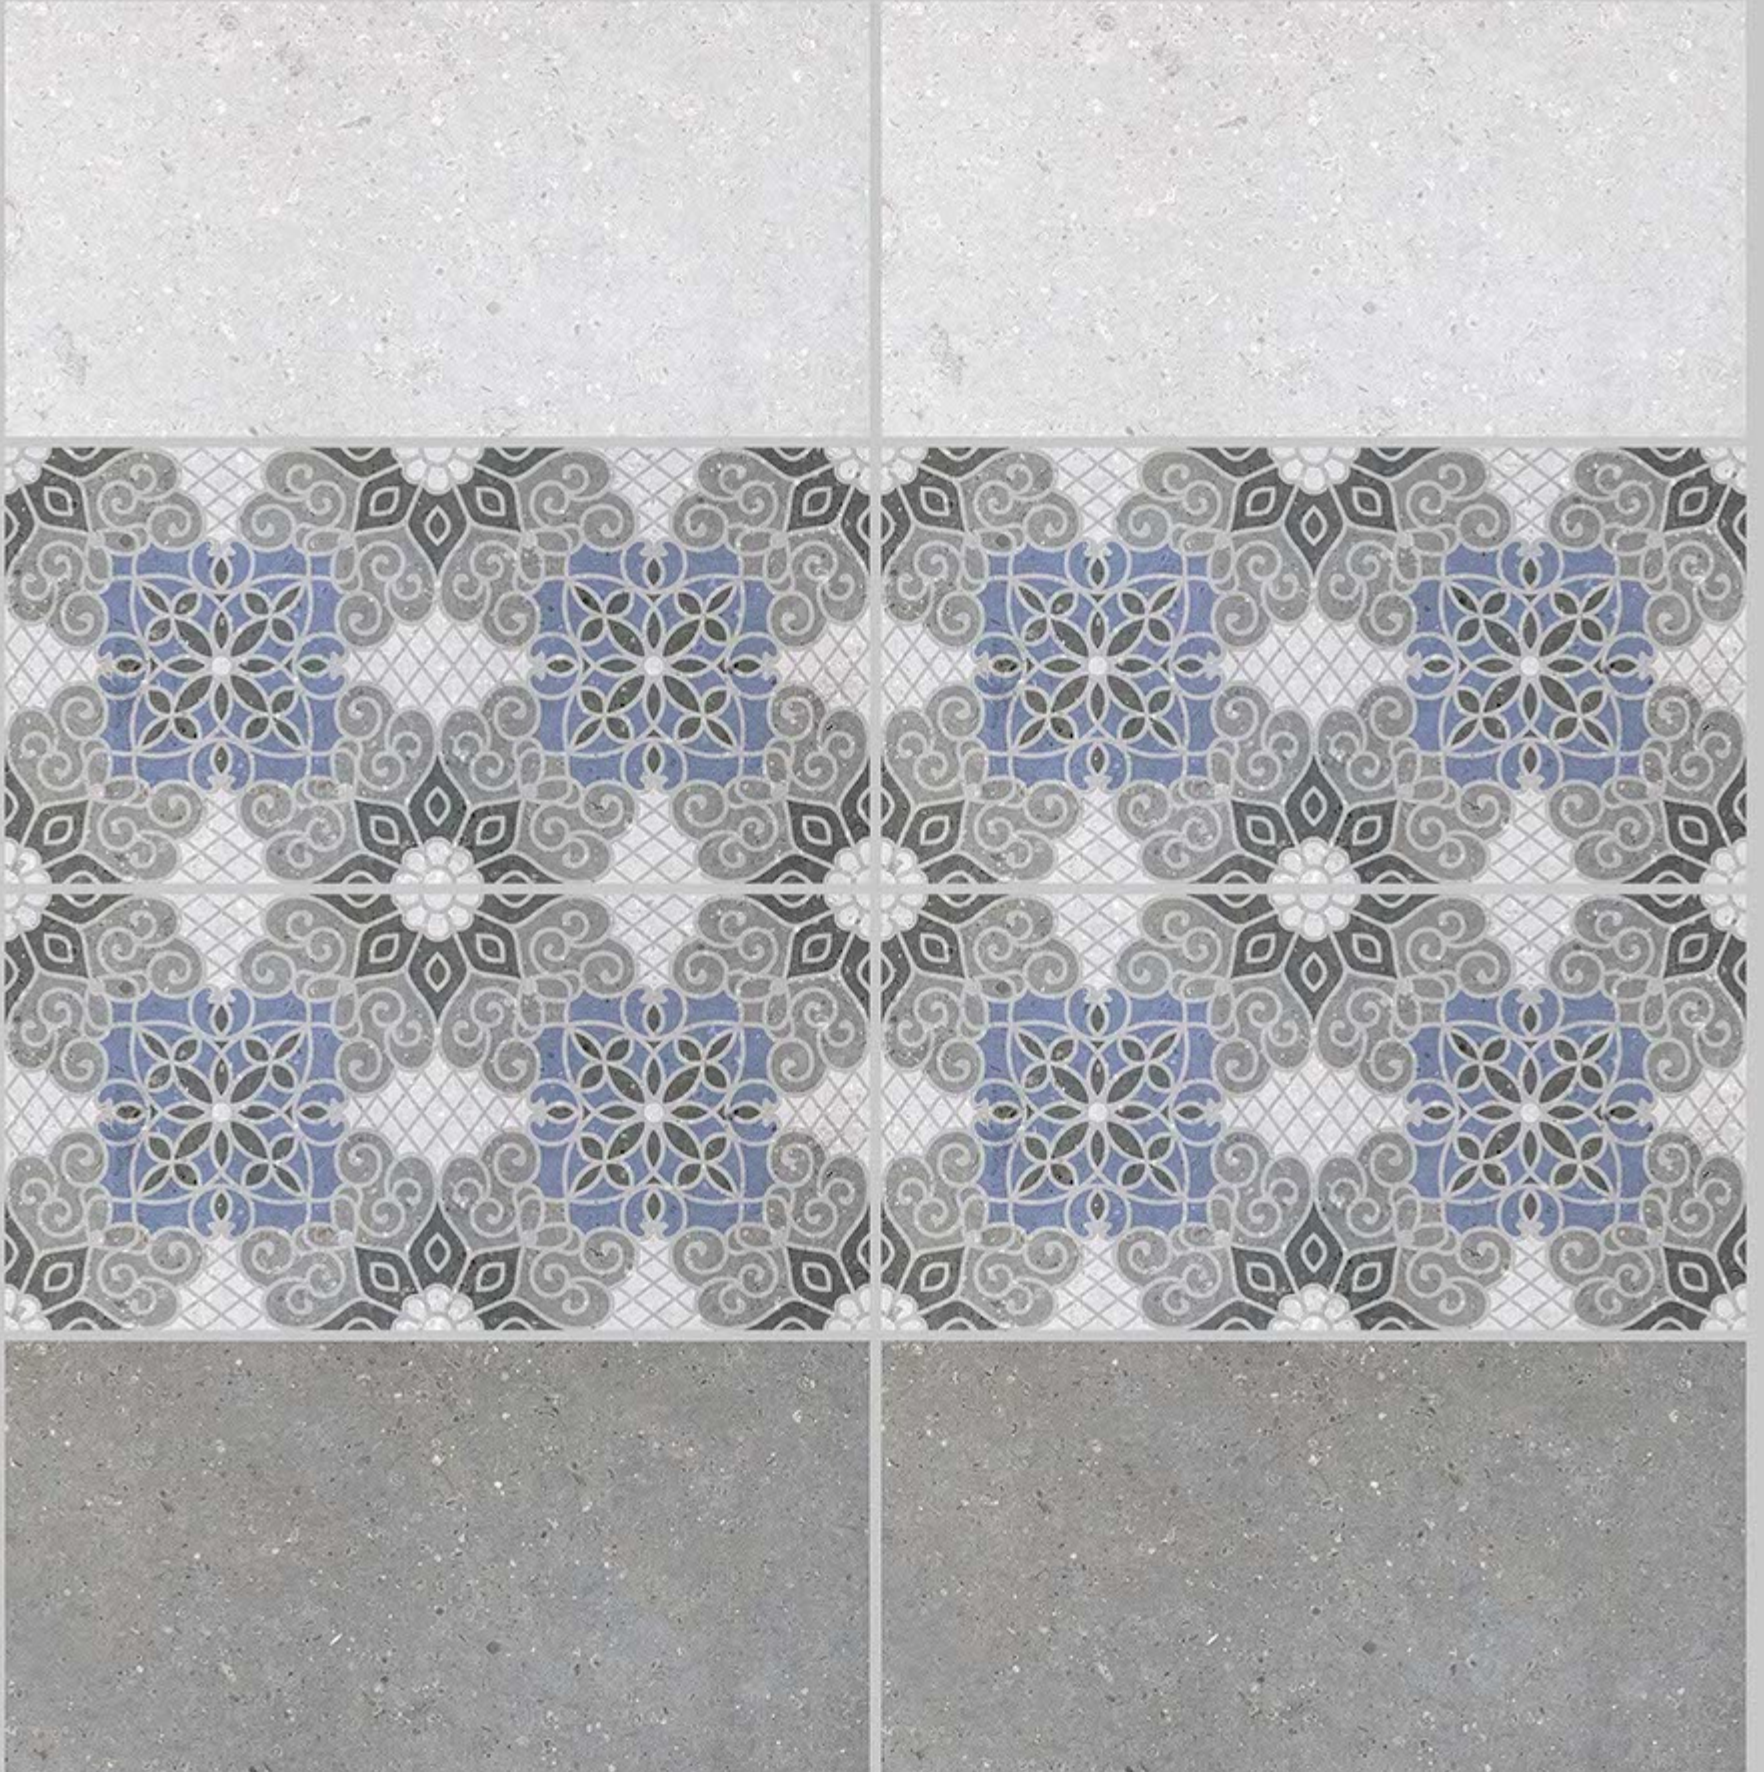

resistant to salts | eco sustainable | fire proof | frost proof | random desing

Finish:MATT

7011-LT

7011-HL-1

7011-DK

DIGITAL 300X  
WALL TILES 600mm

SKY WORLD CERAMIC

Tile Shown  
7011