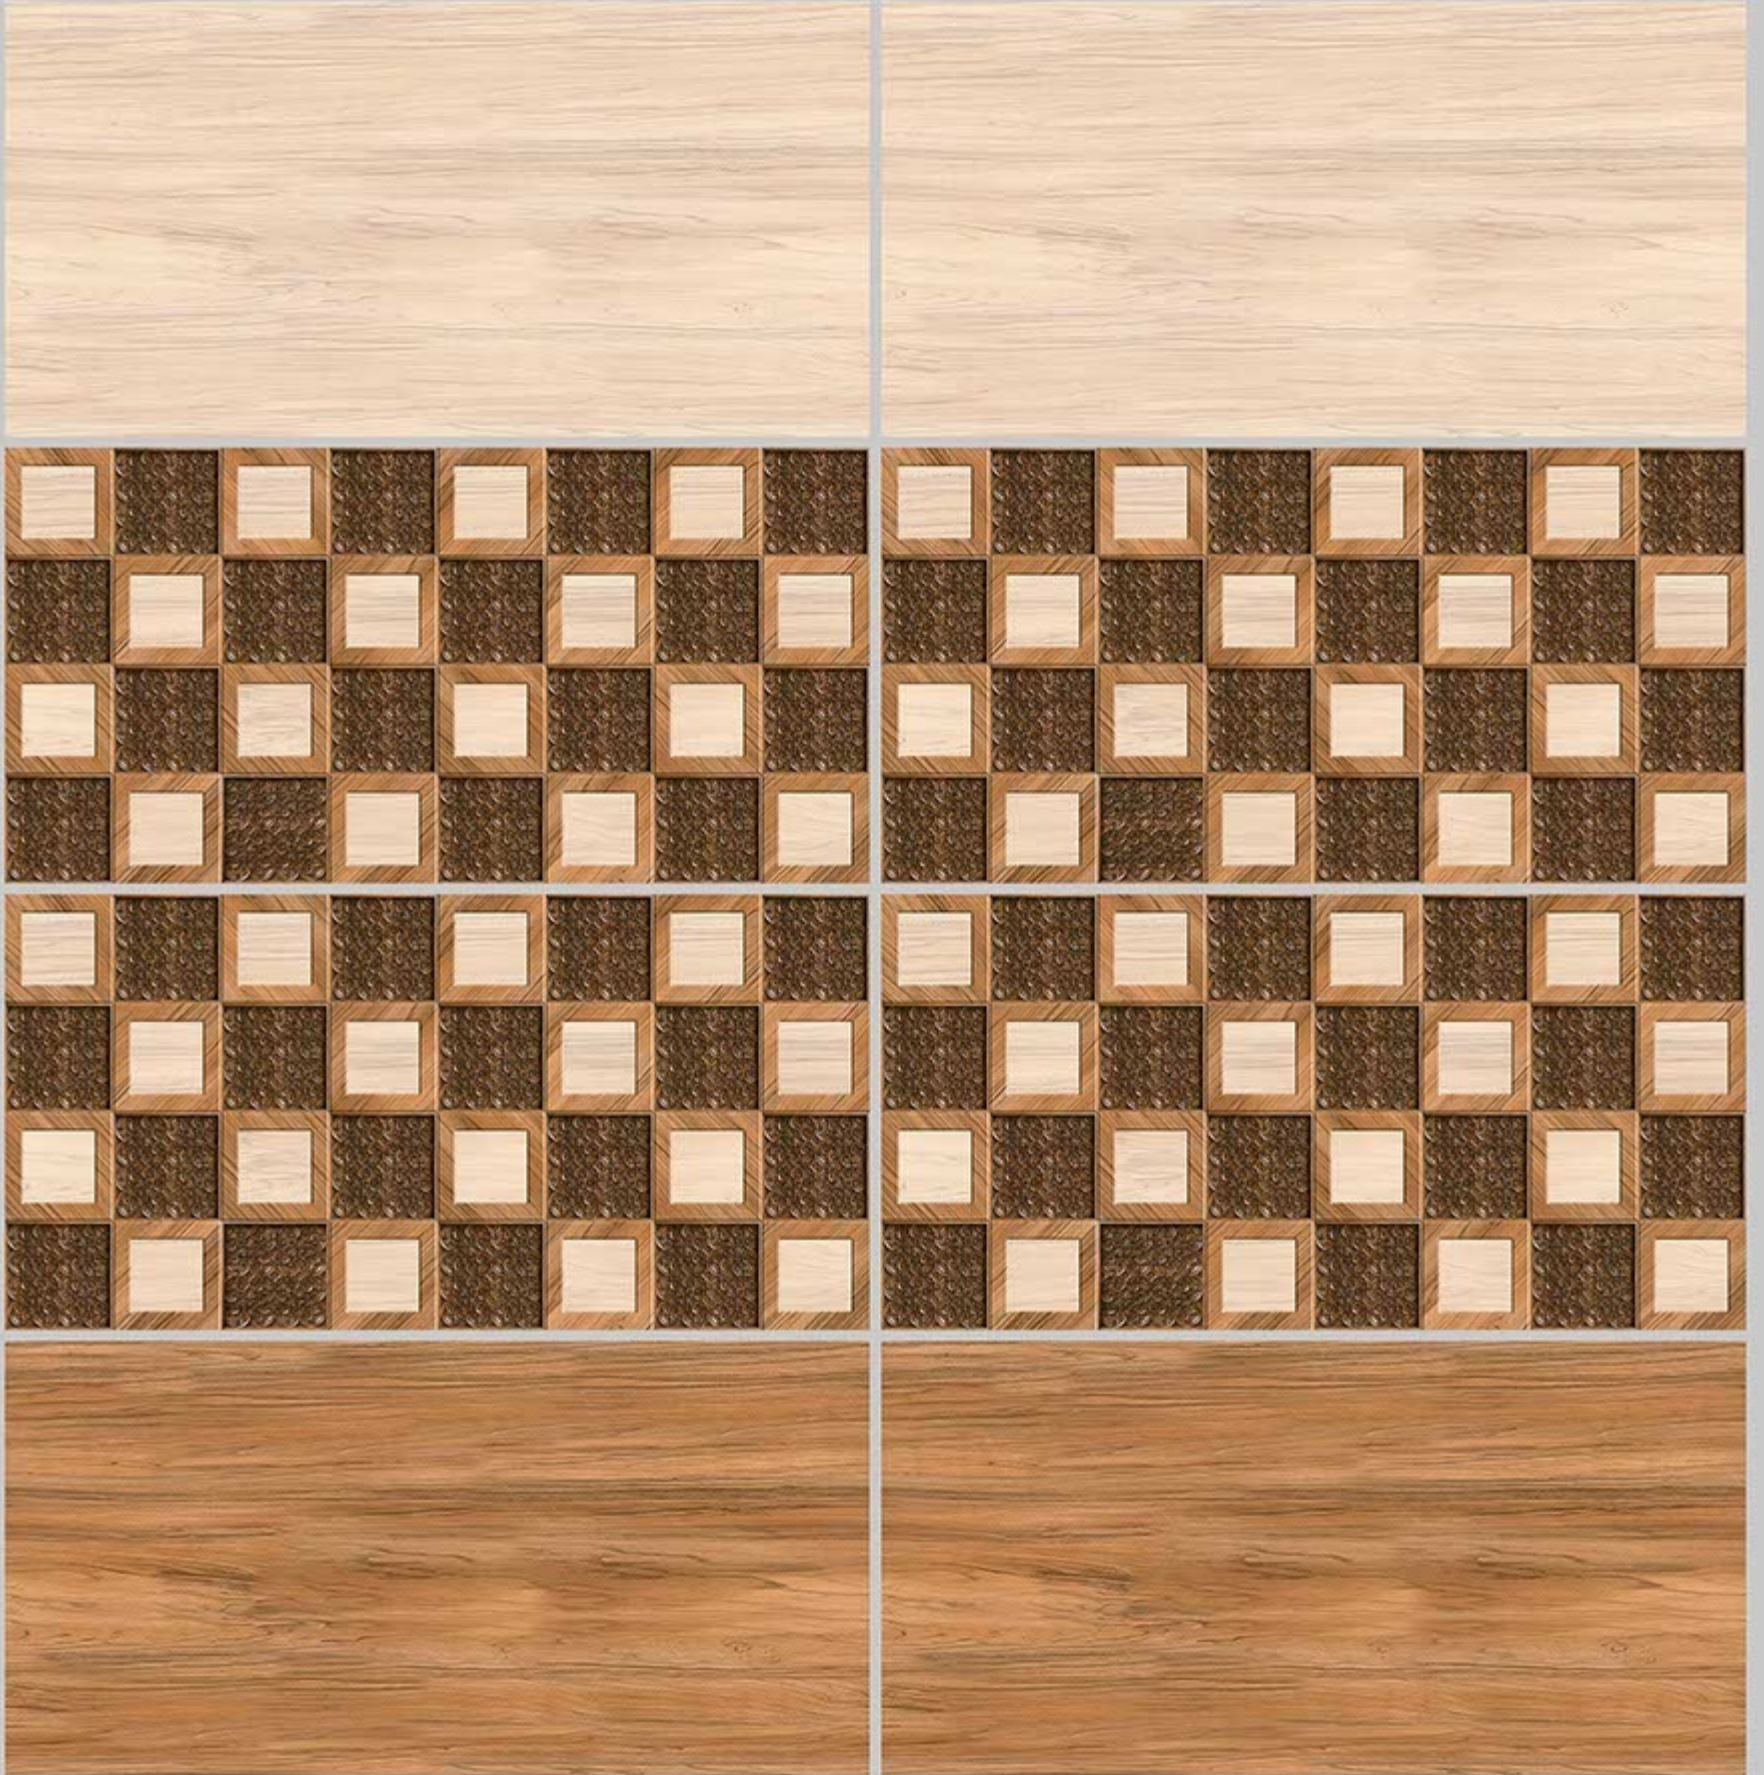

7008-LT

7008-HL-1

7008-DK

DIGITAL 300X  
WALL TILES 600mm

SKY WORLD CERAMIC

Tile Shown  
7008

resistant to salts | eco sustainable | fire proof | frost proof | random desing

Finish: MATT