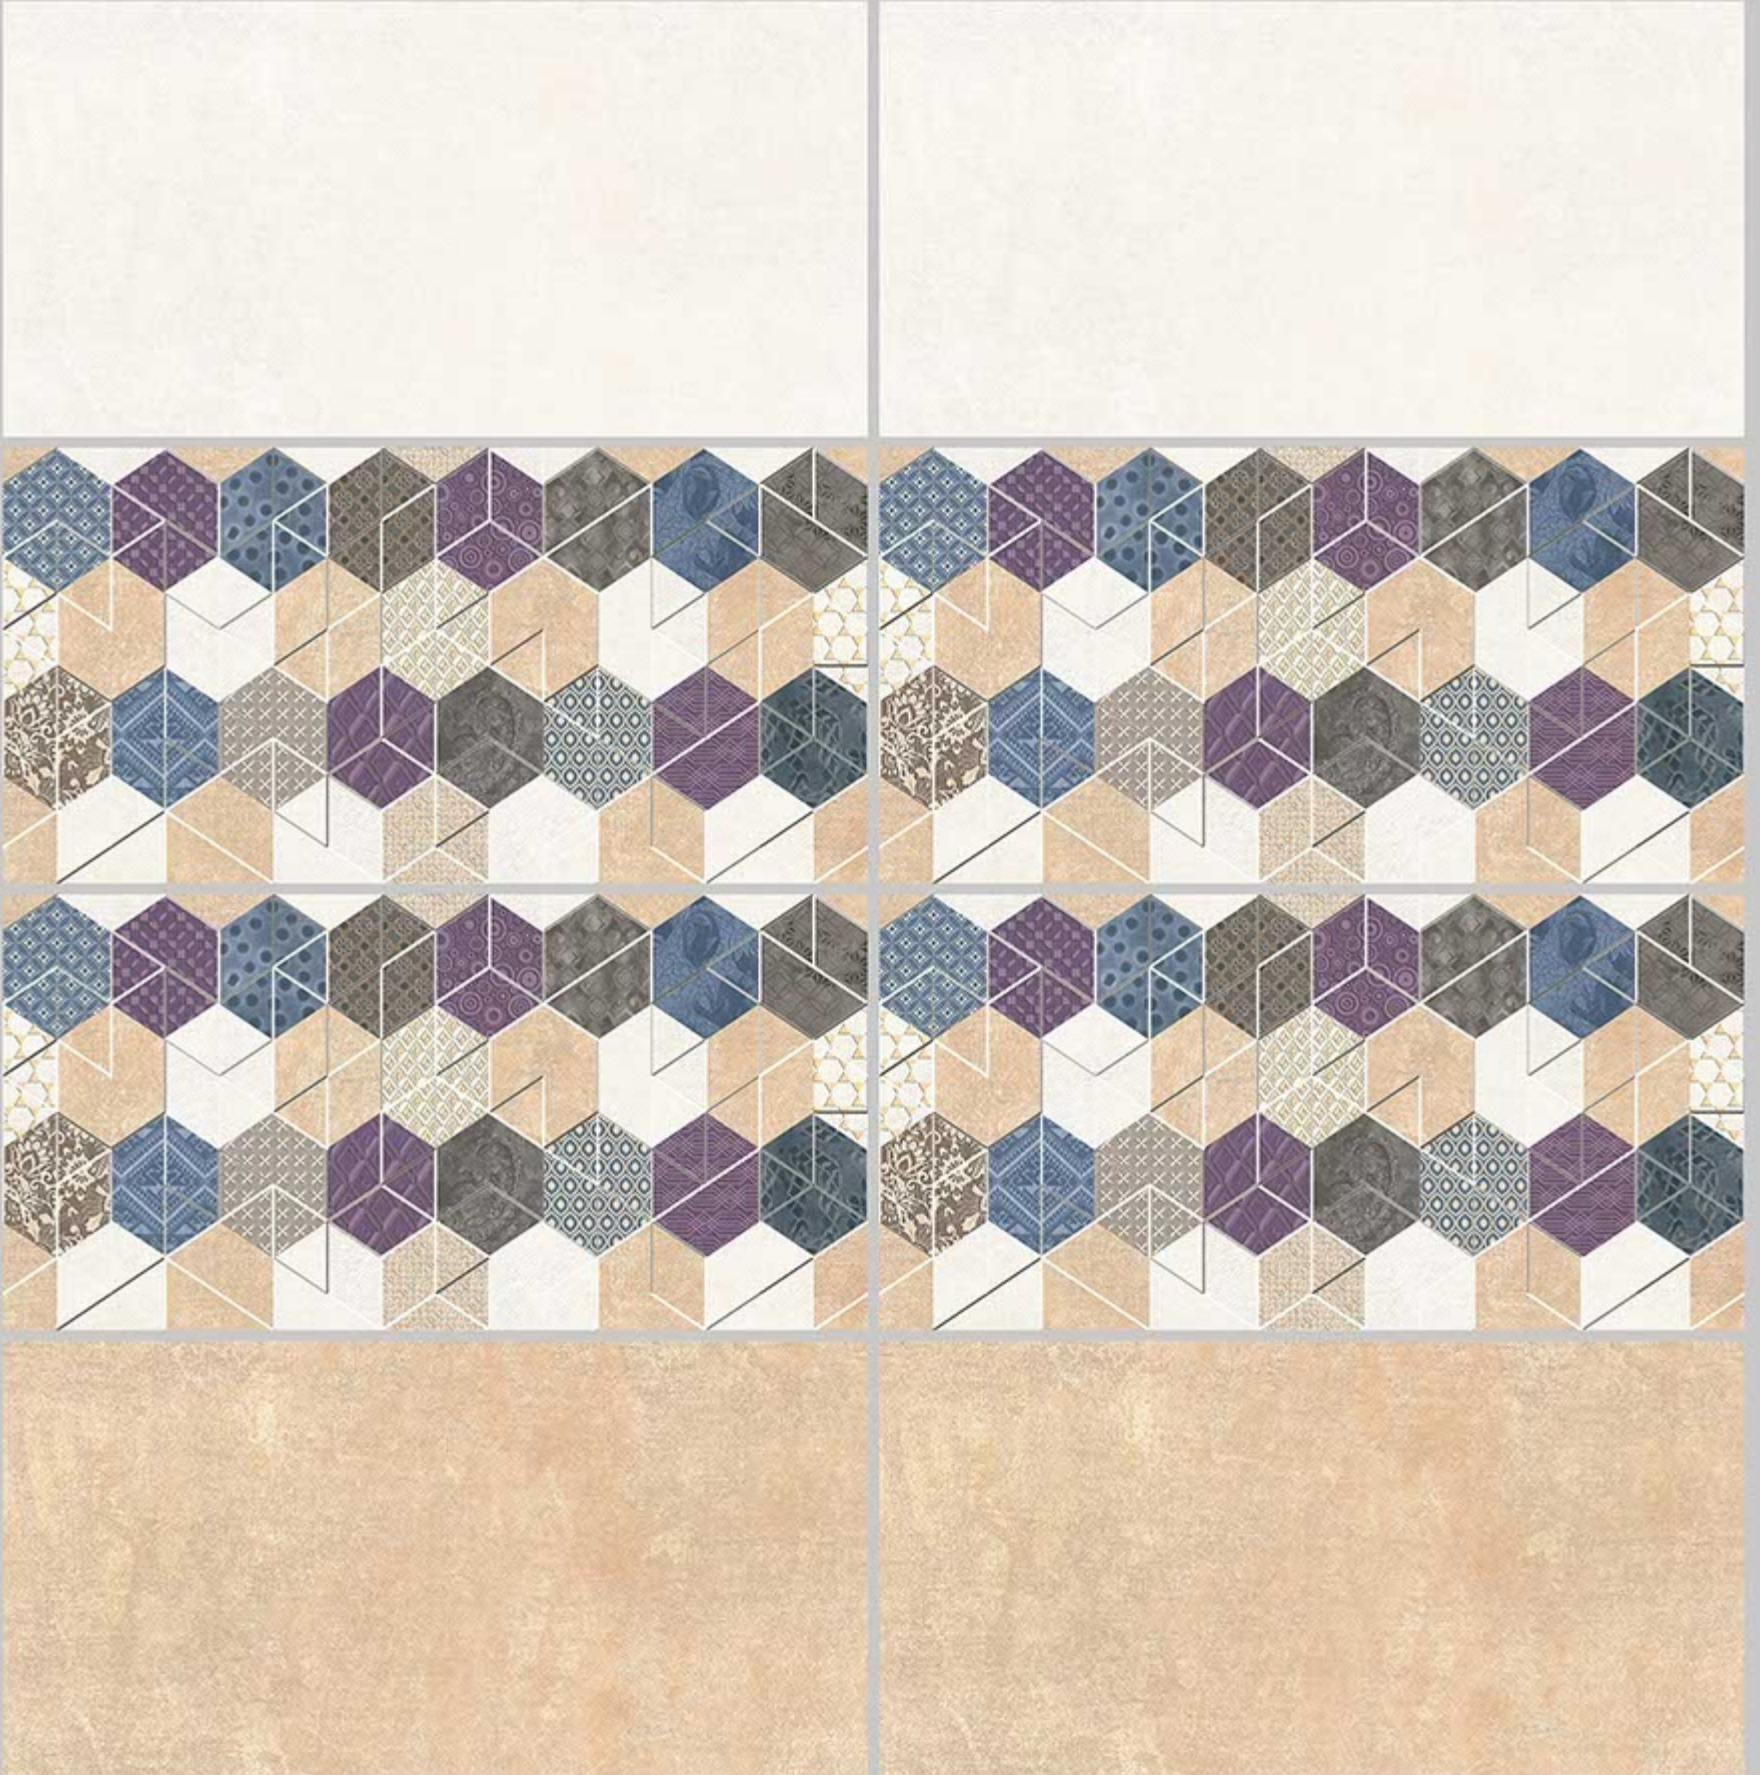

SKY WORLD CERAMIC