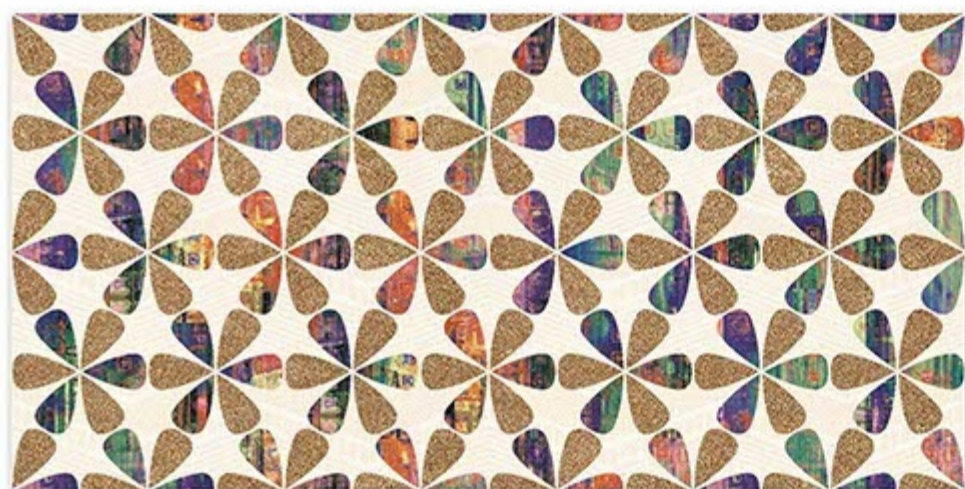

DIGITAL 300X  
WALL TILES 600mm

SKY WORLD CERAMIC

Tile Shown  
7003

resistant to salts | eco sustainable | fire proof | frost proof | random desing

Finish:MATT

7004-LT

7004-HI-1

7004-HL-2