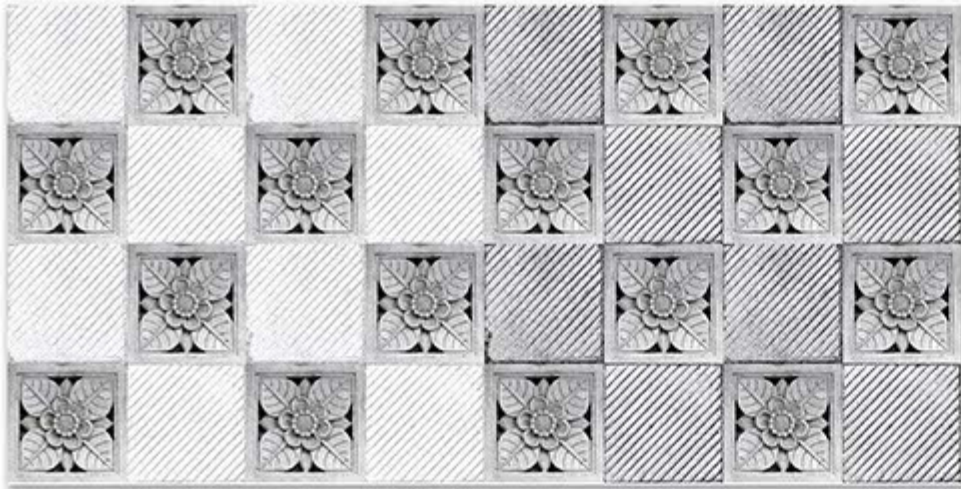

resistant to salts | eco sustainable | fire proof | frost proof | random desing

Finish: MATT

7009-HI-1

DIGITAL 300X
WALL TILES 600mm