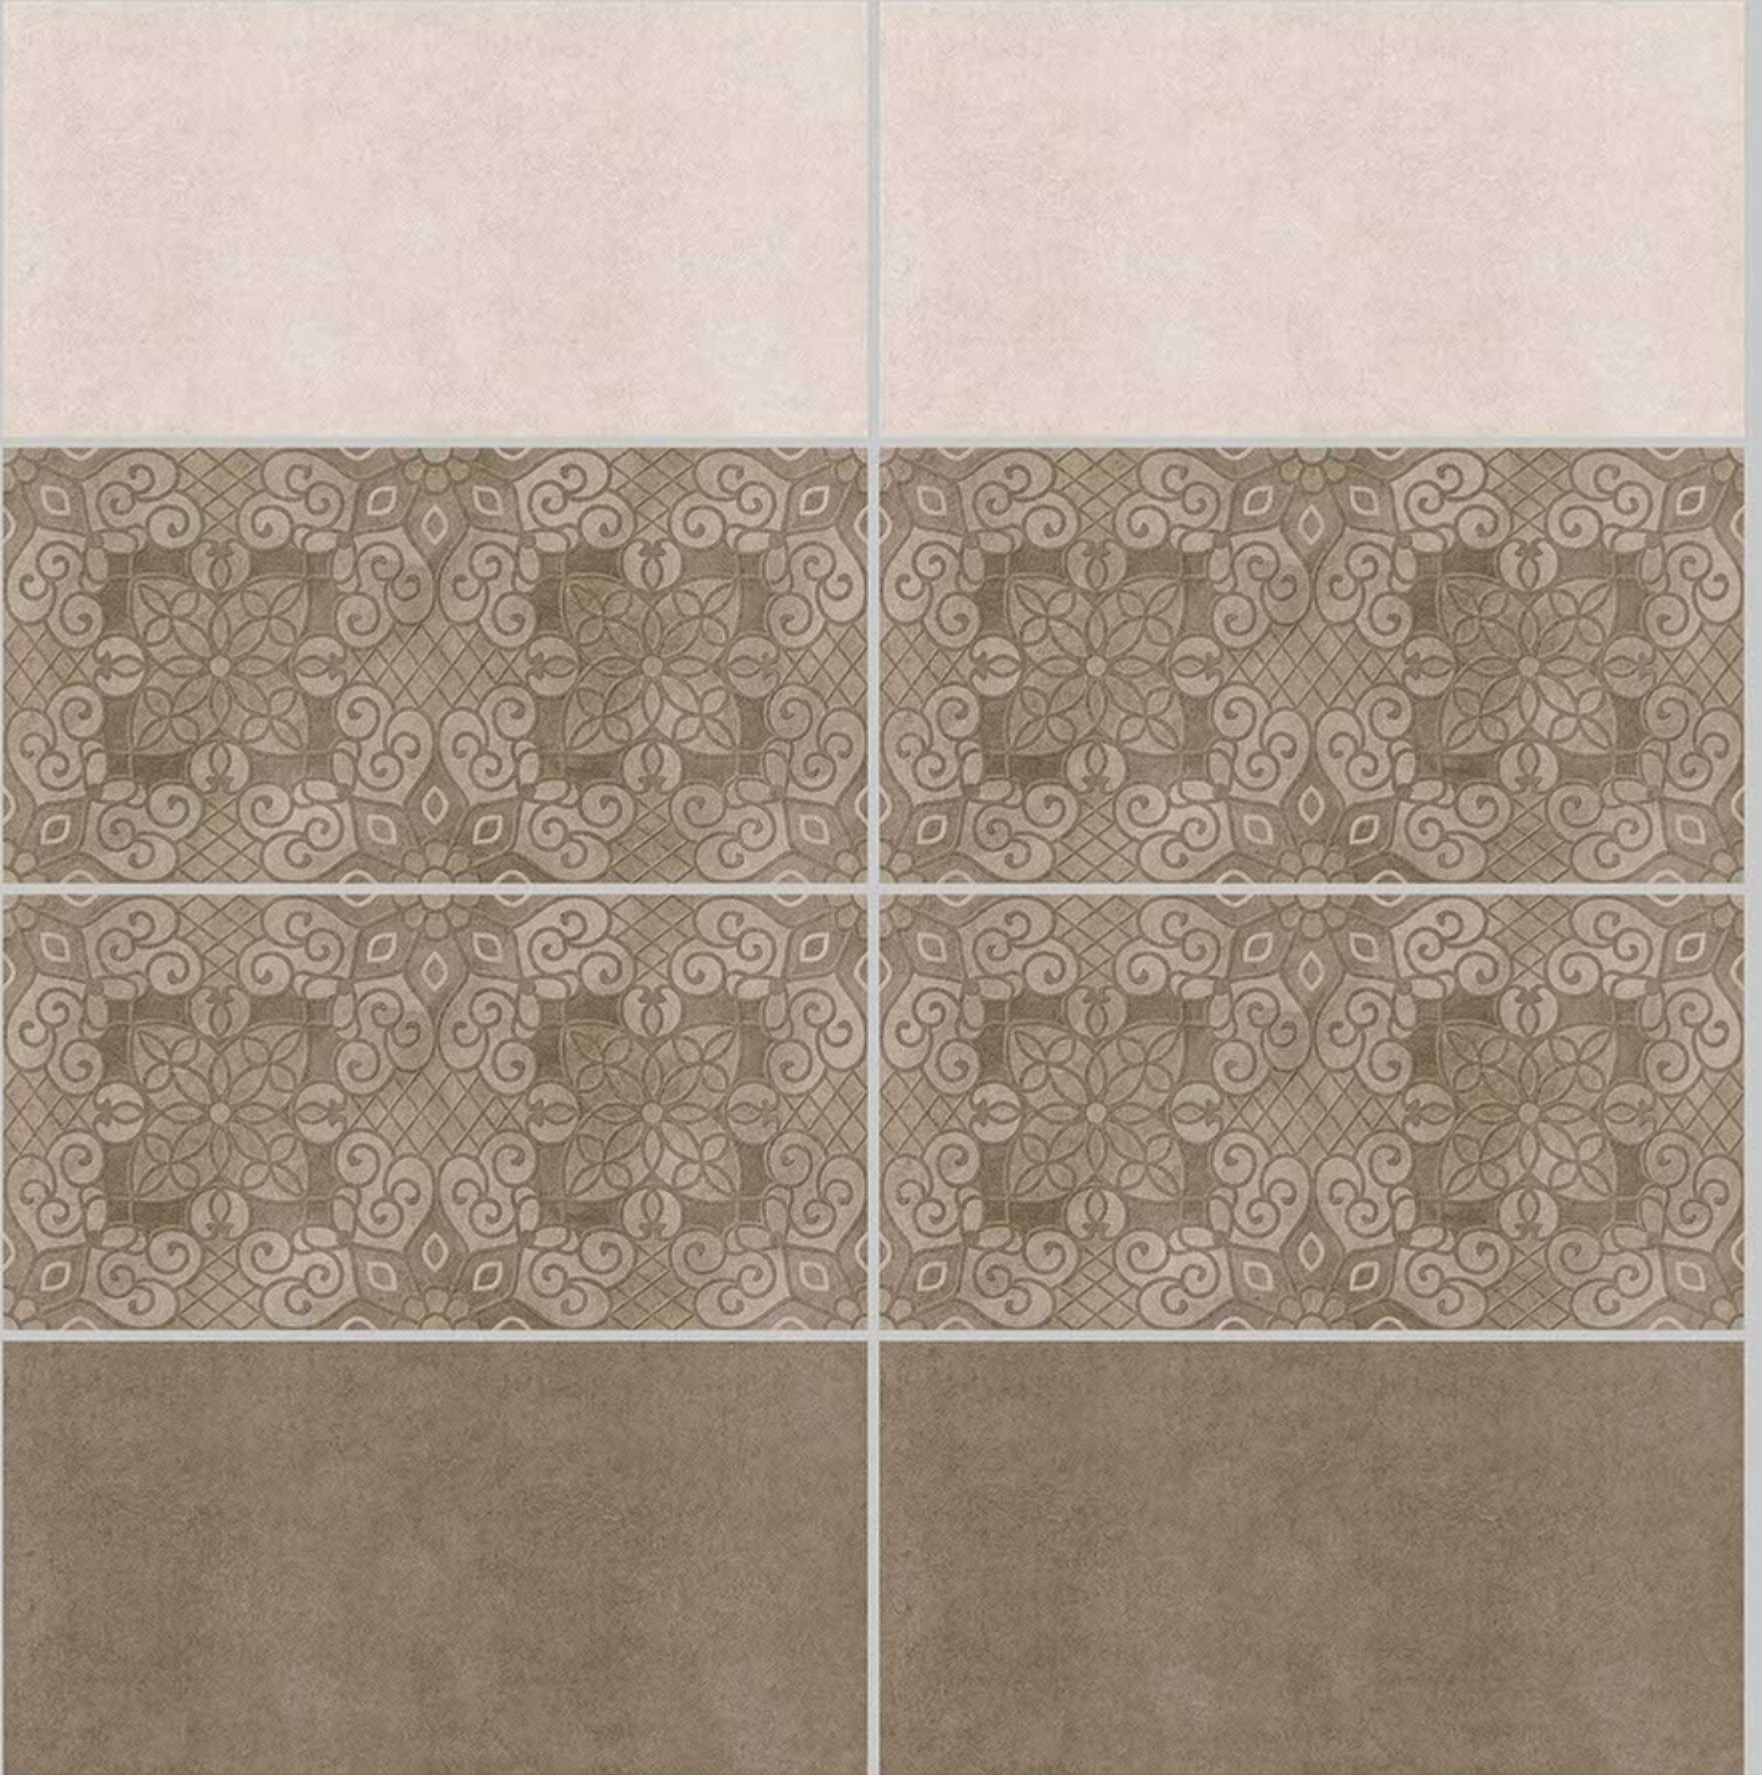

SKY WORLD CERAMIC