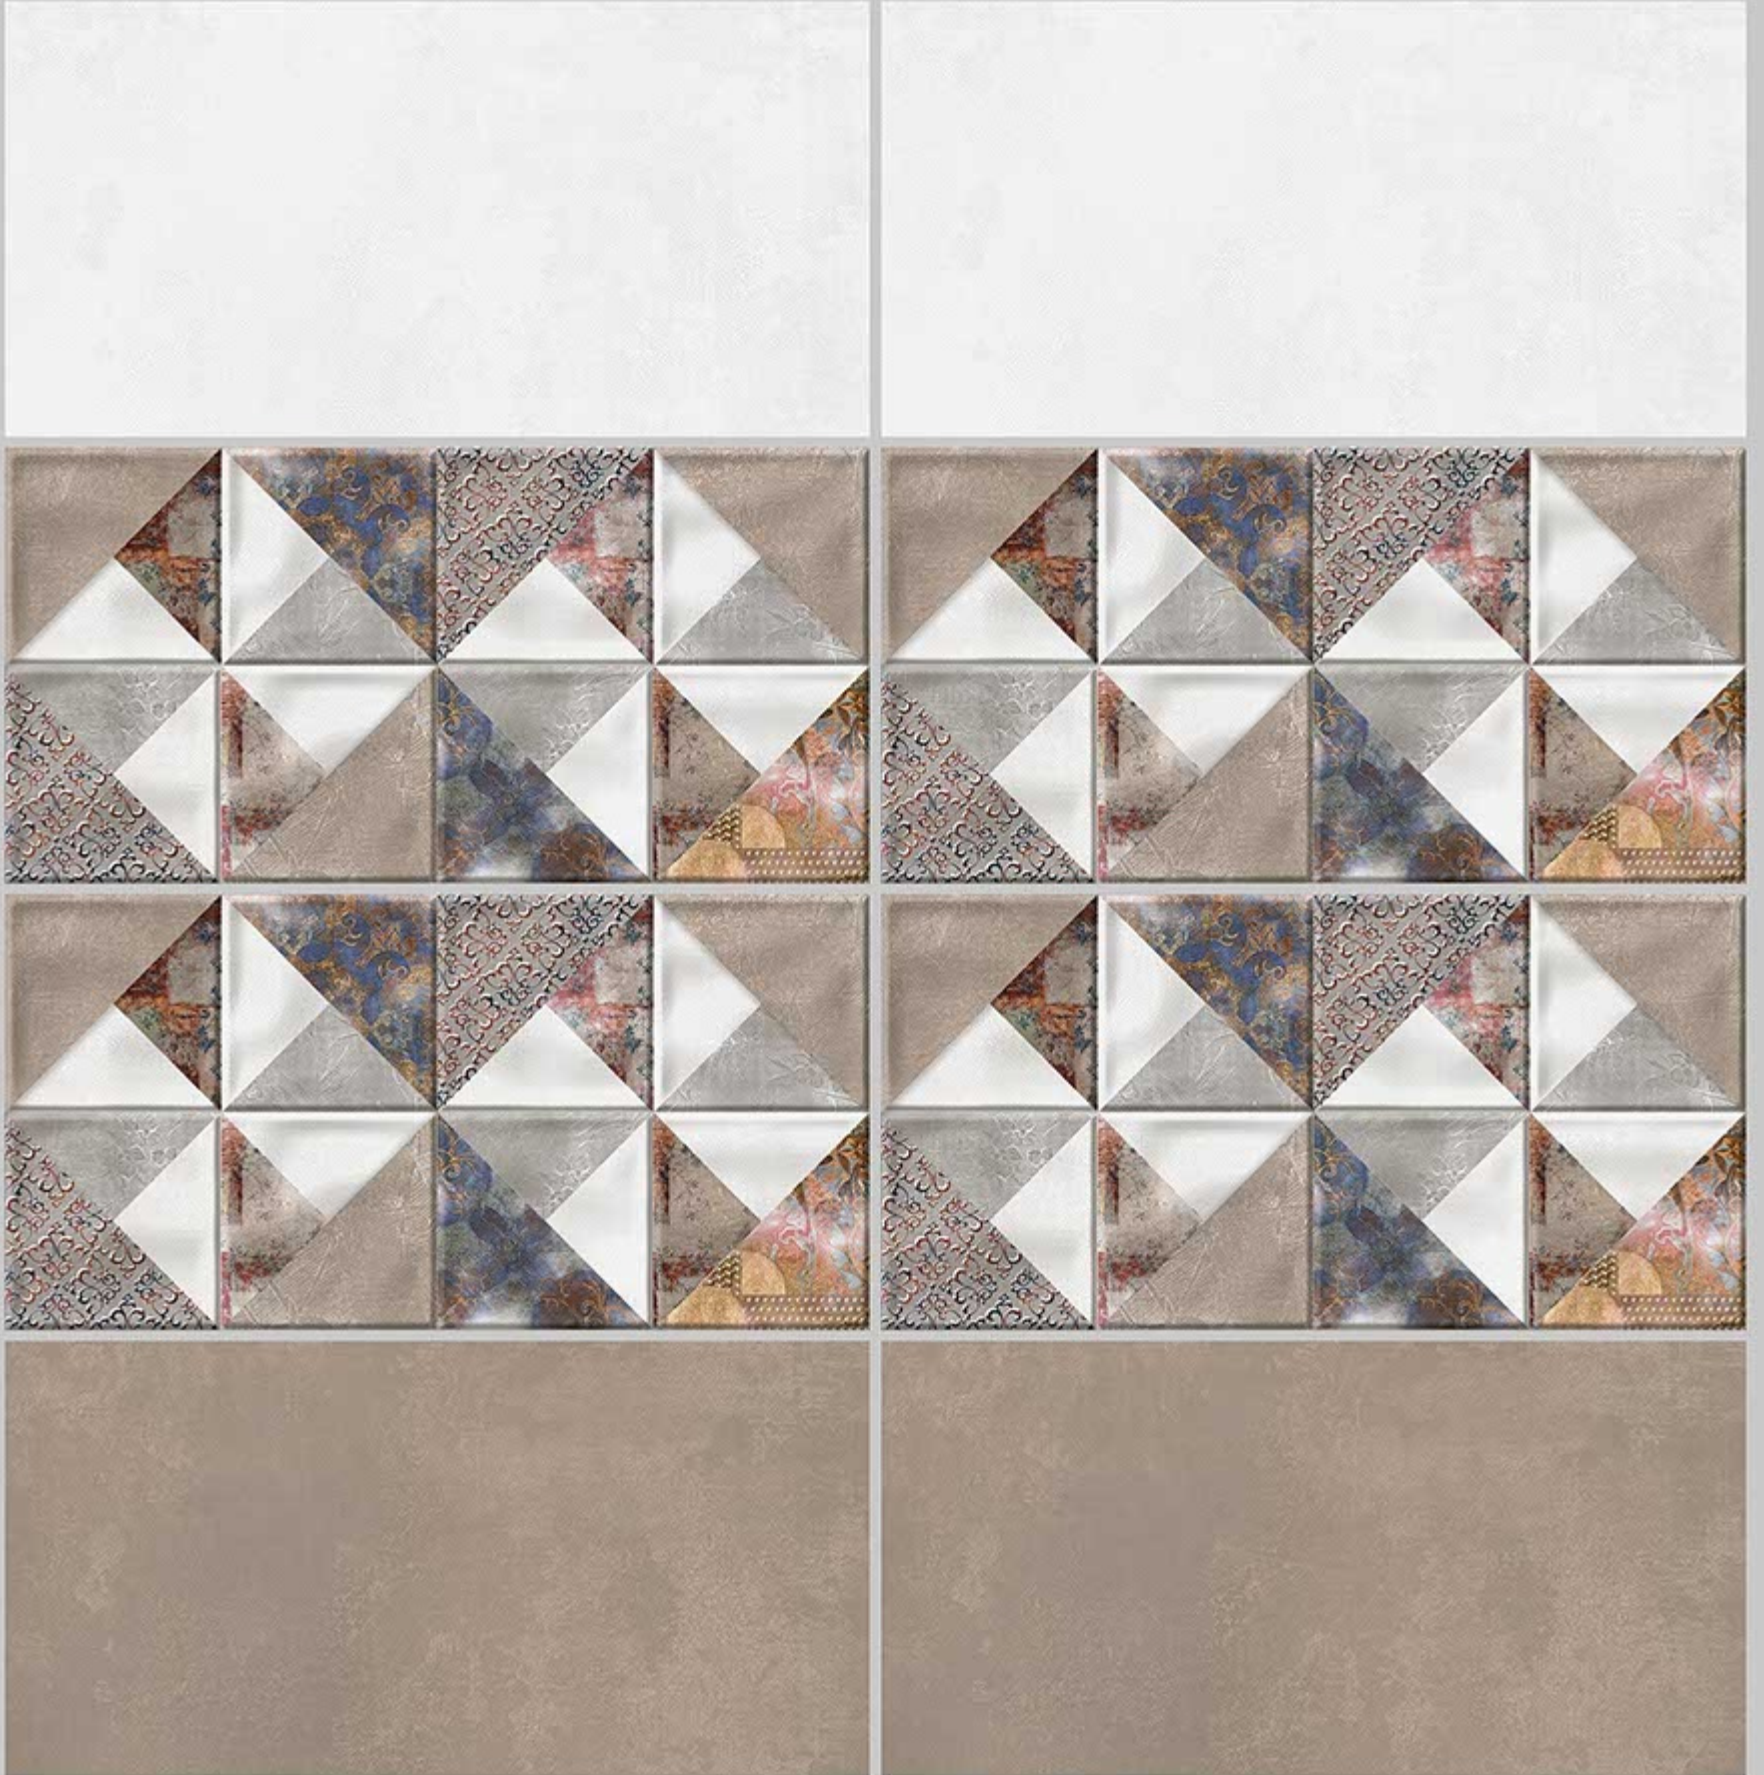

SKY WORLD CERAMIC