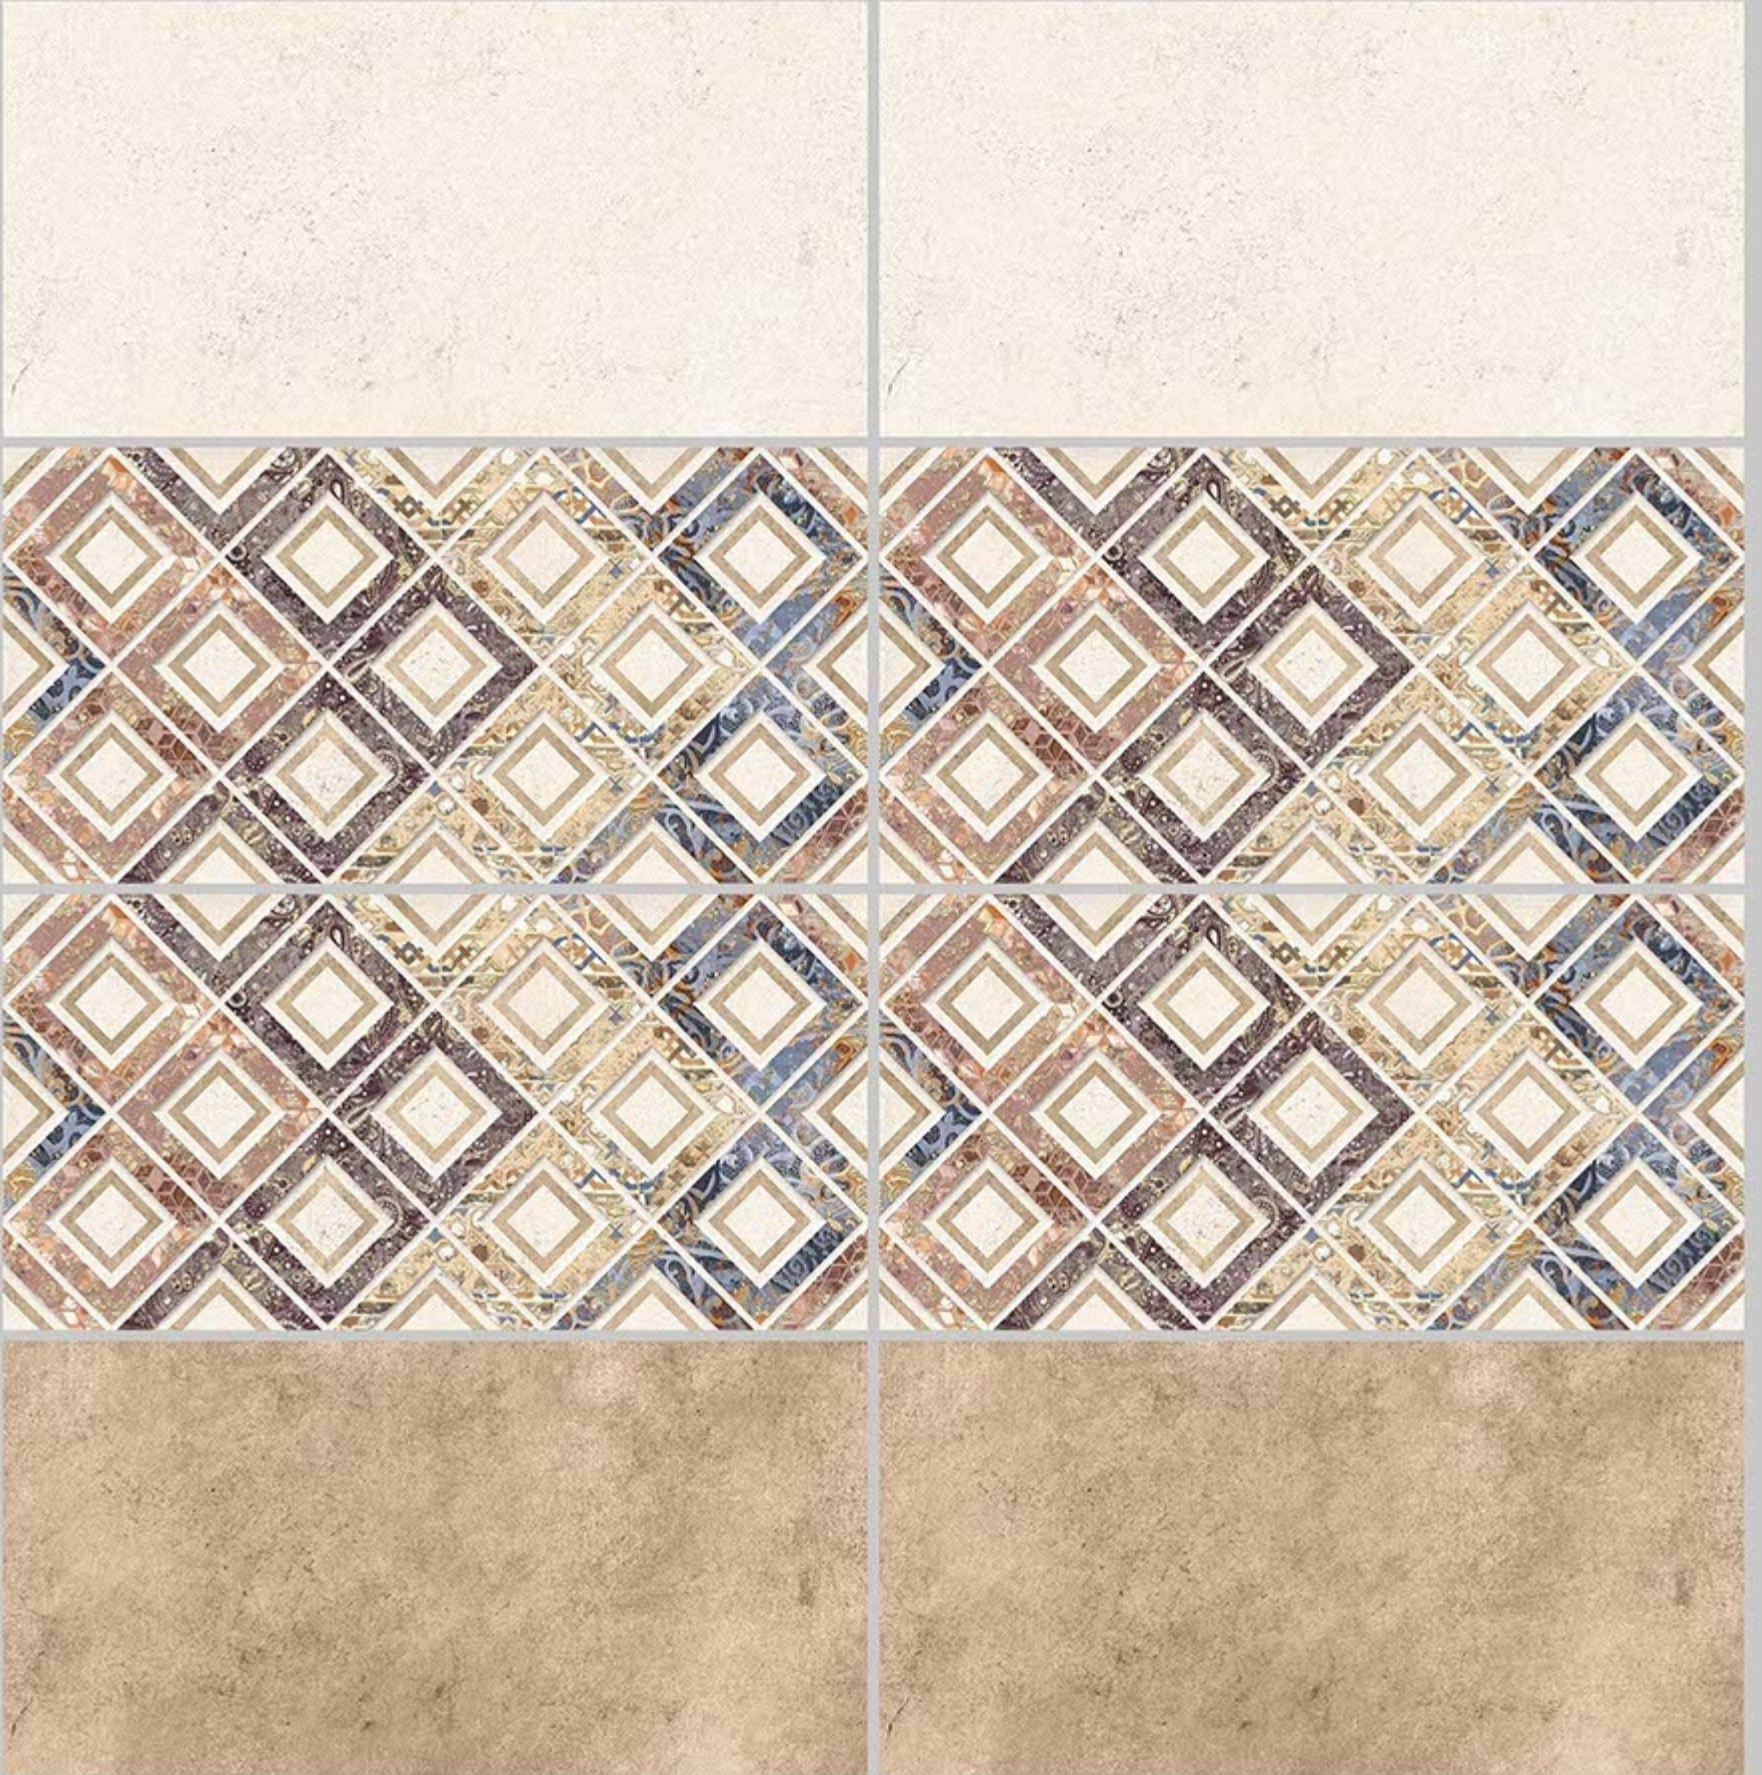

SKY WORLD CERAMIC