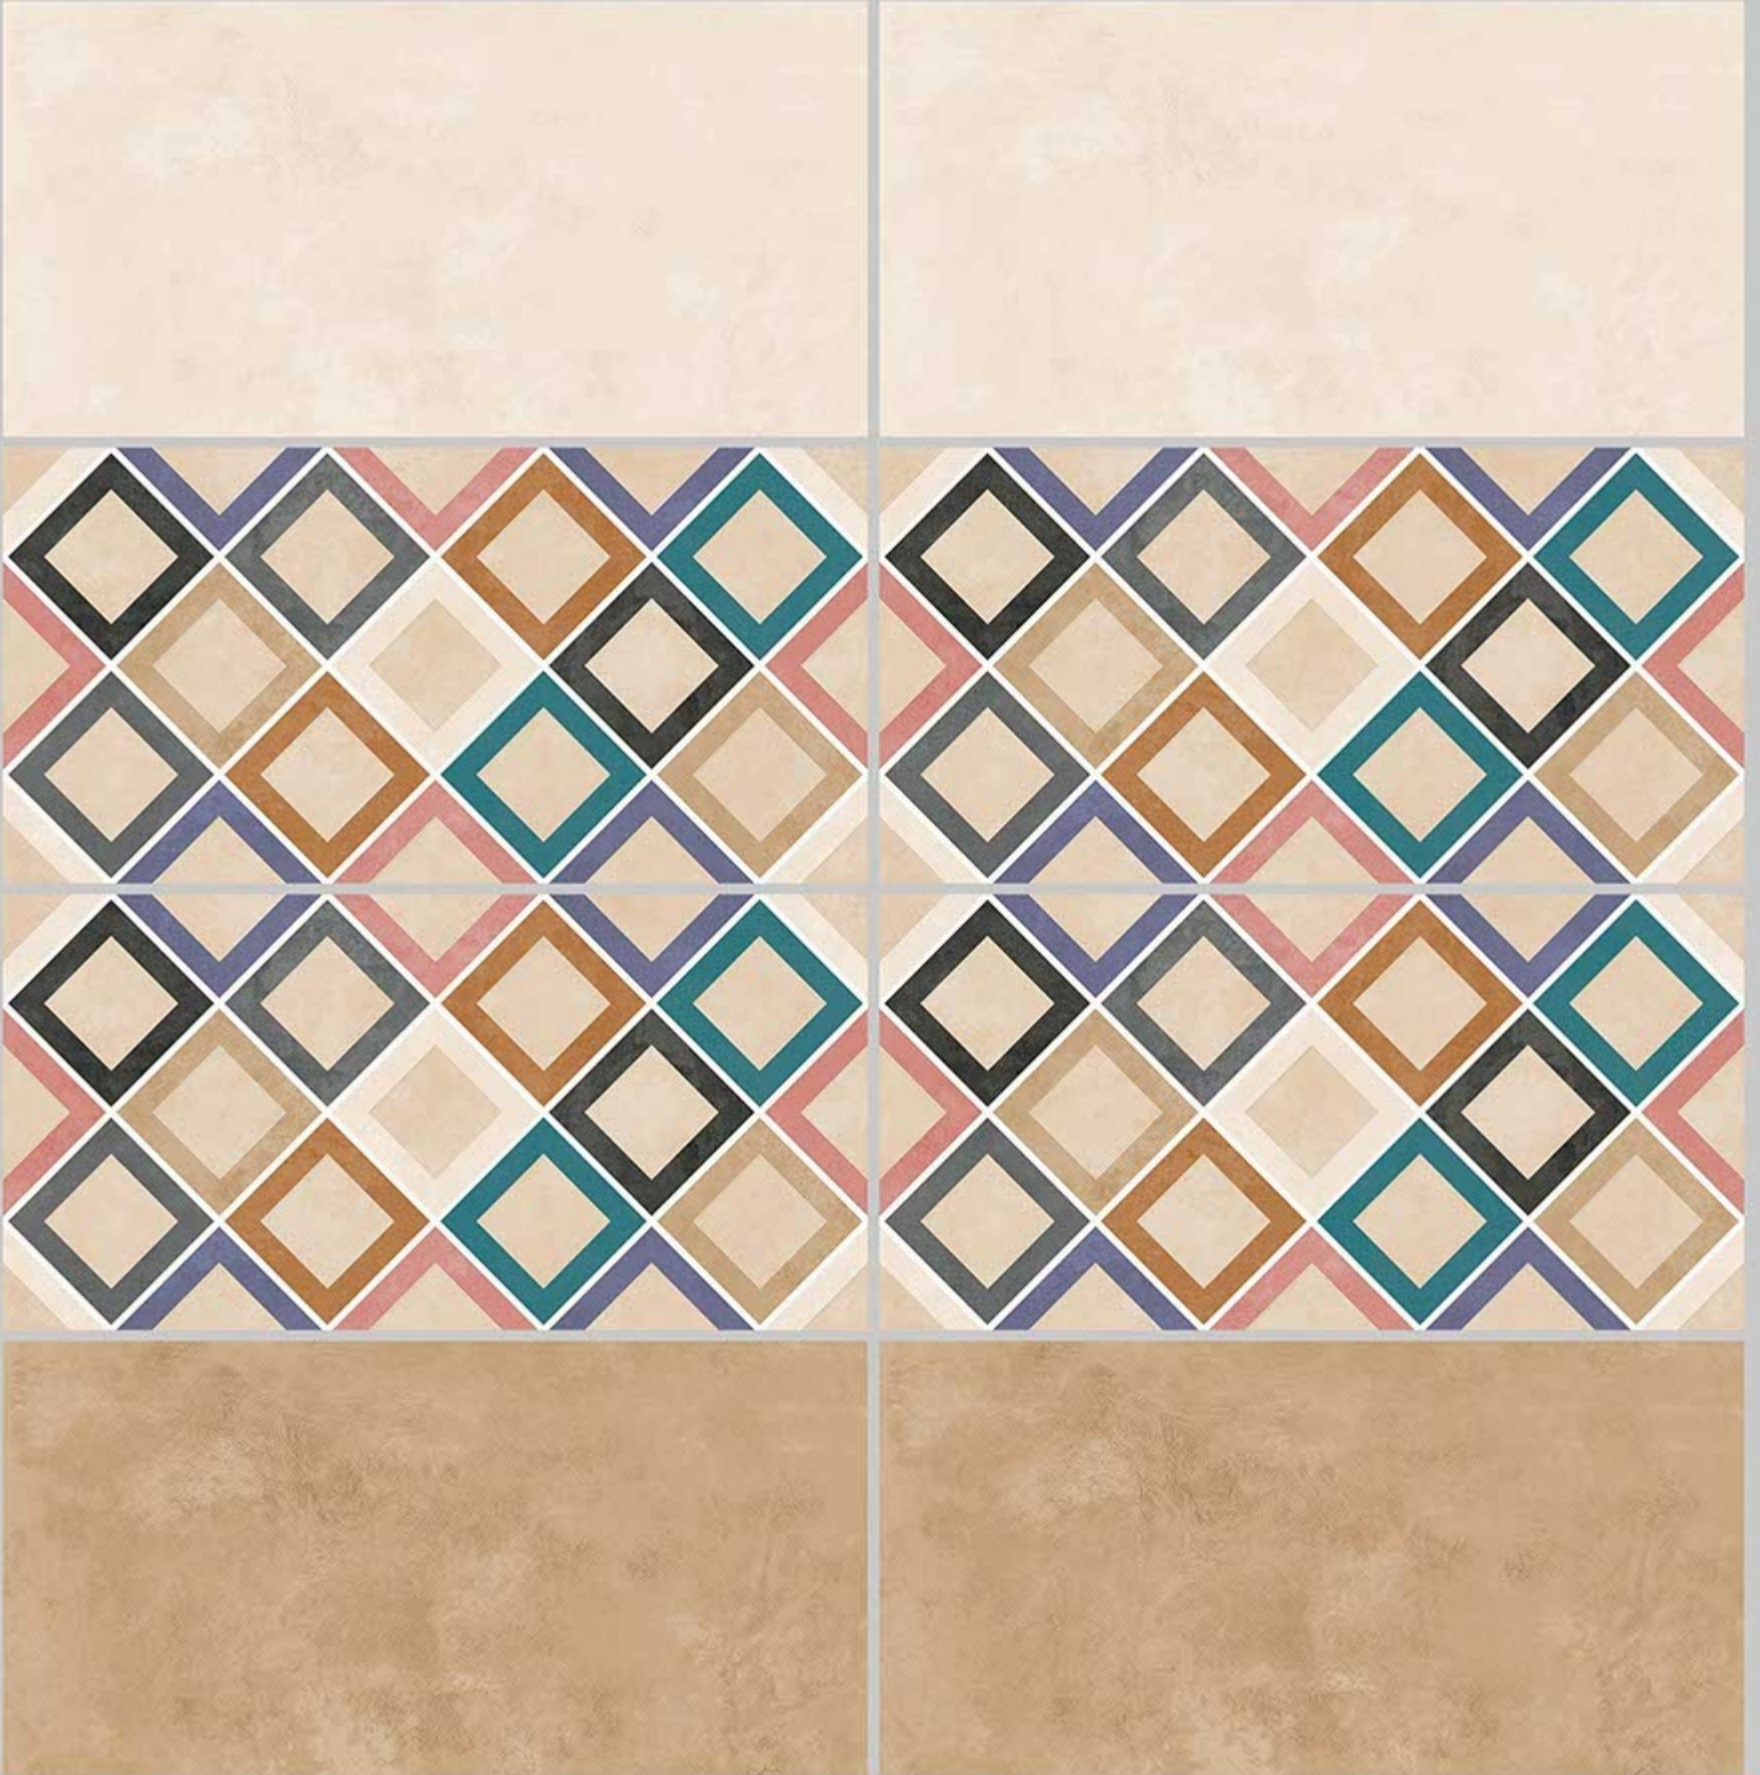

SKY WORLD CERAMIC