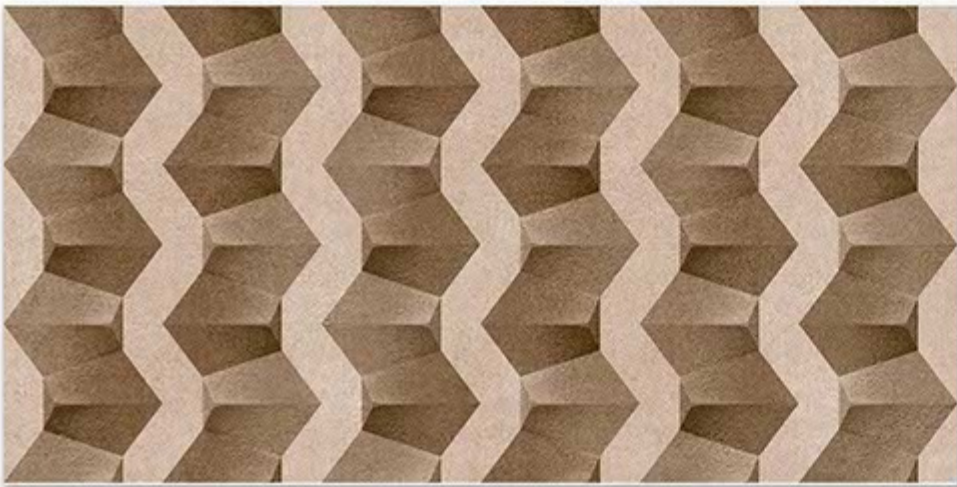

resistant to salts | eco sustainable | fire proof | frost proof | random desing

Finish:MATT

7013-HL-2

DIGITAL 300X
WALL TILES 600mm