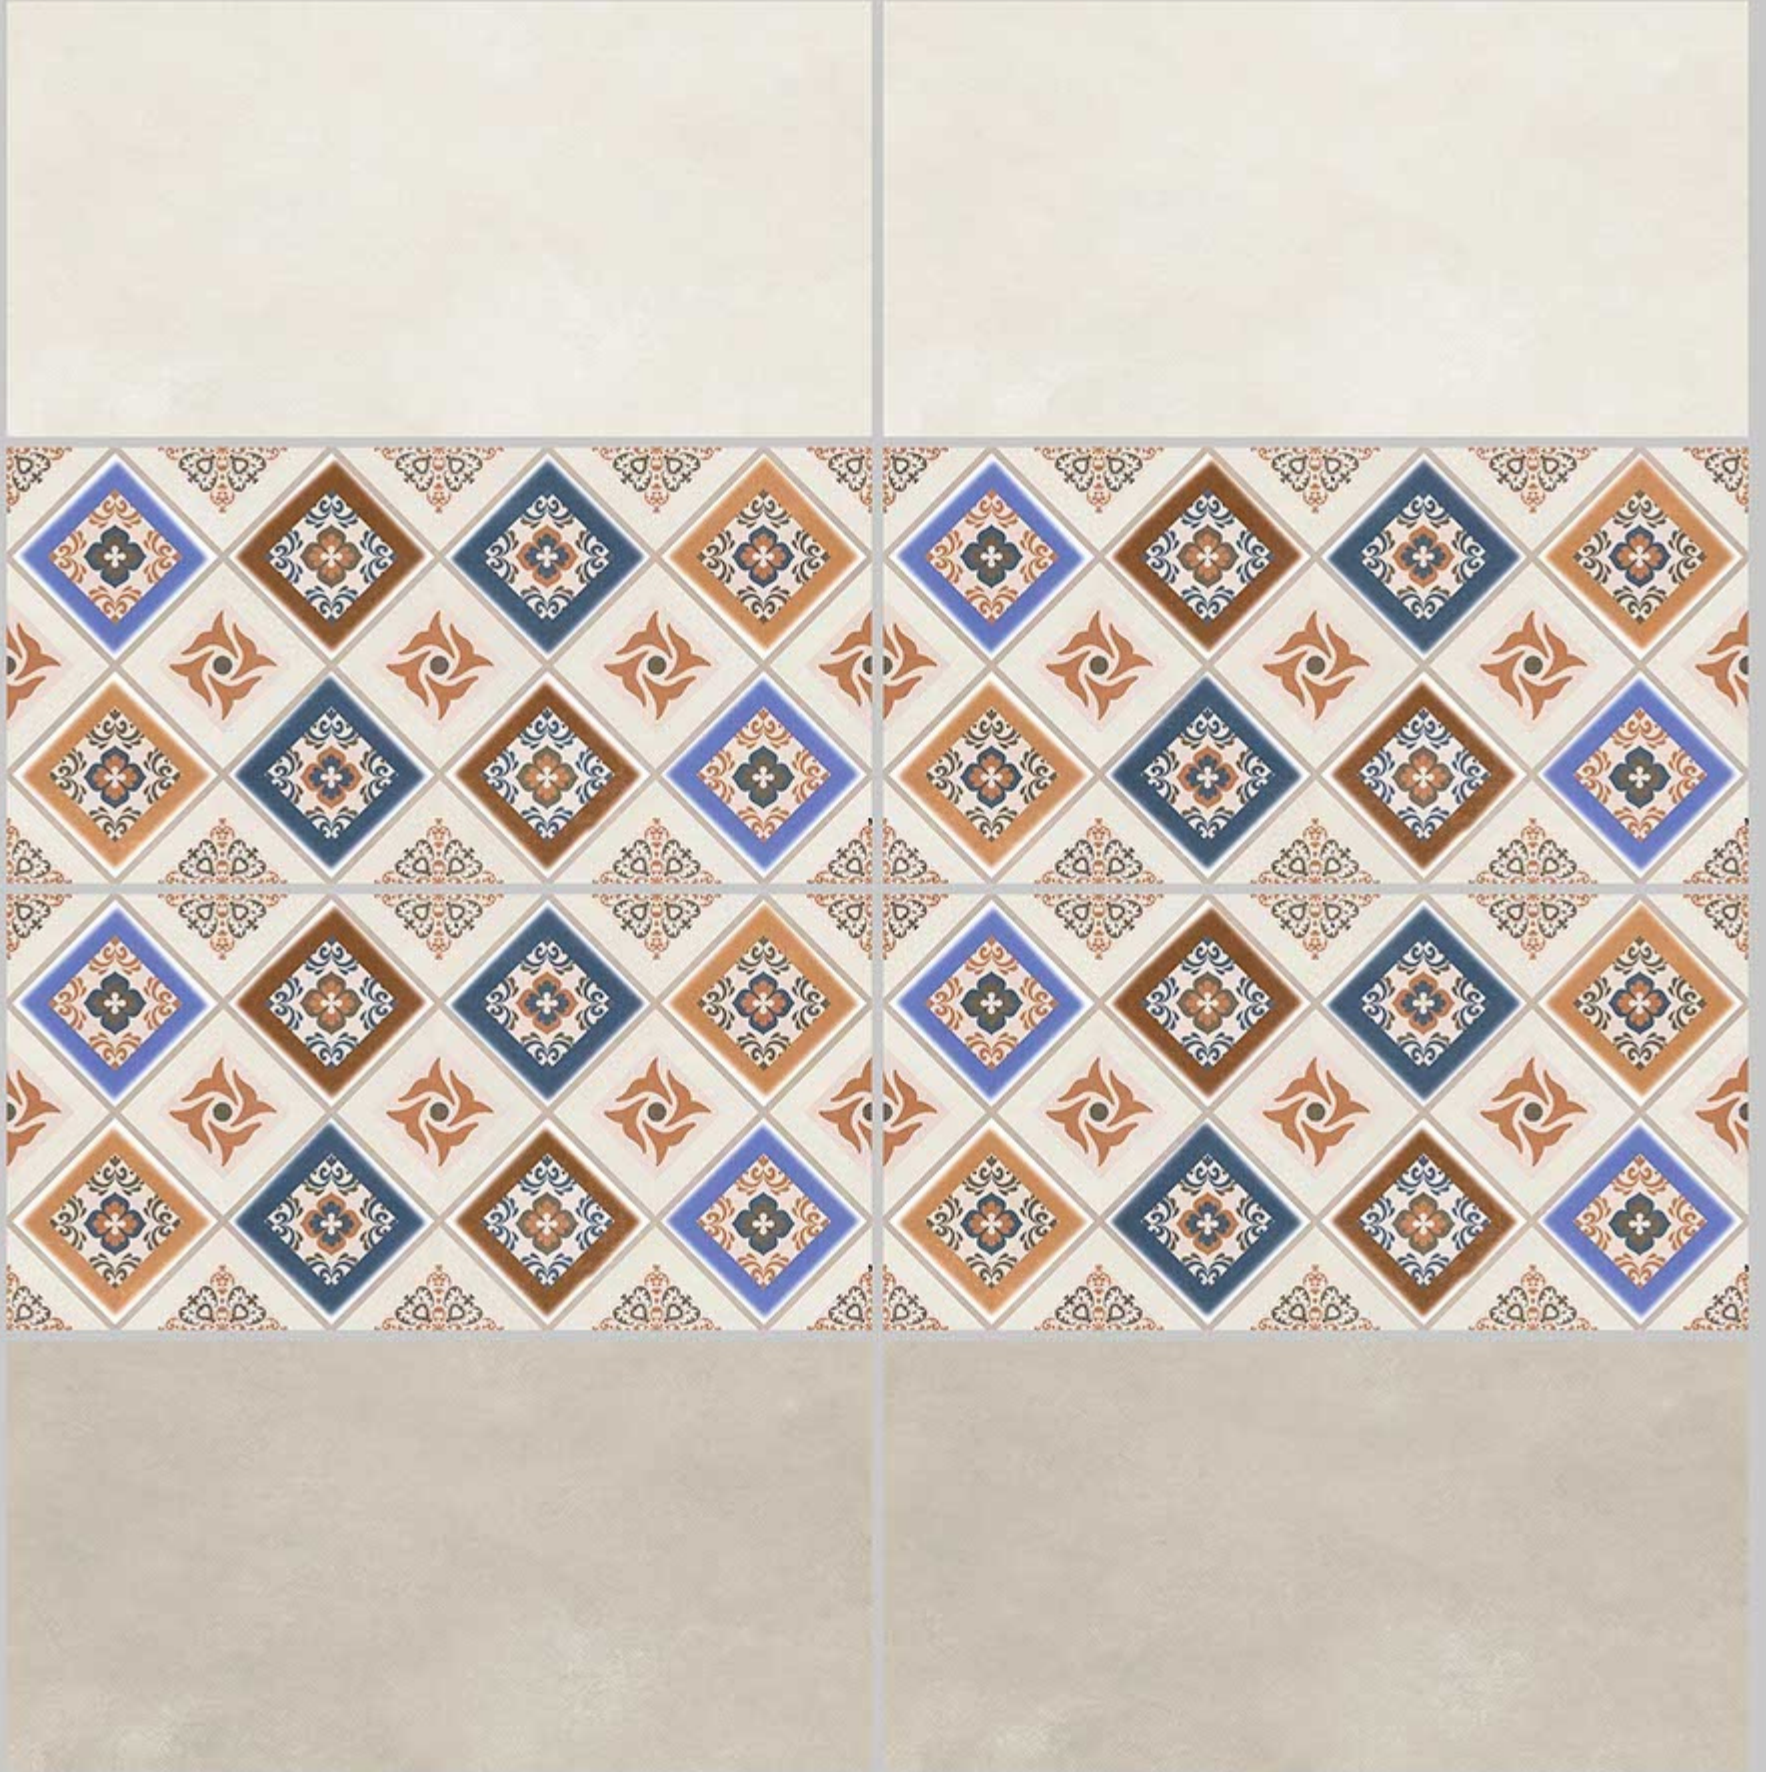

SKY WORLD CERAMIC