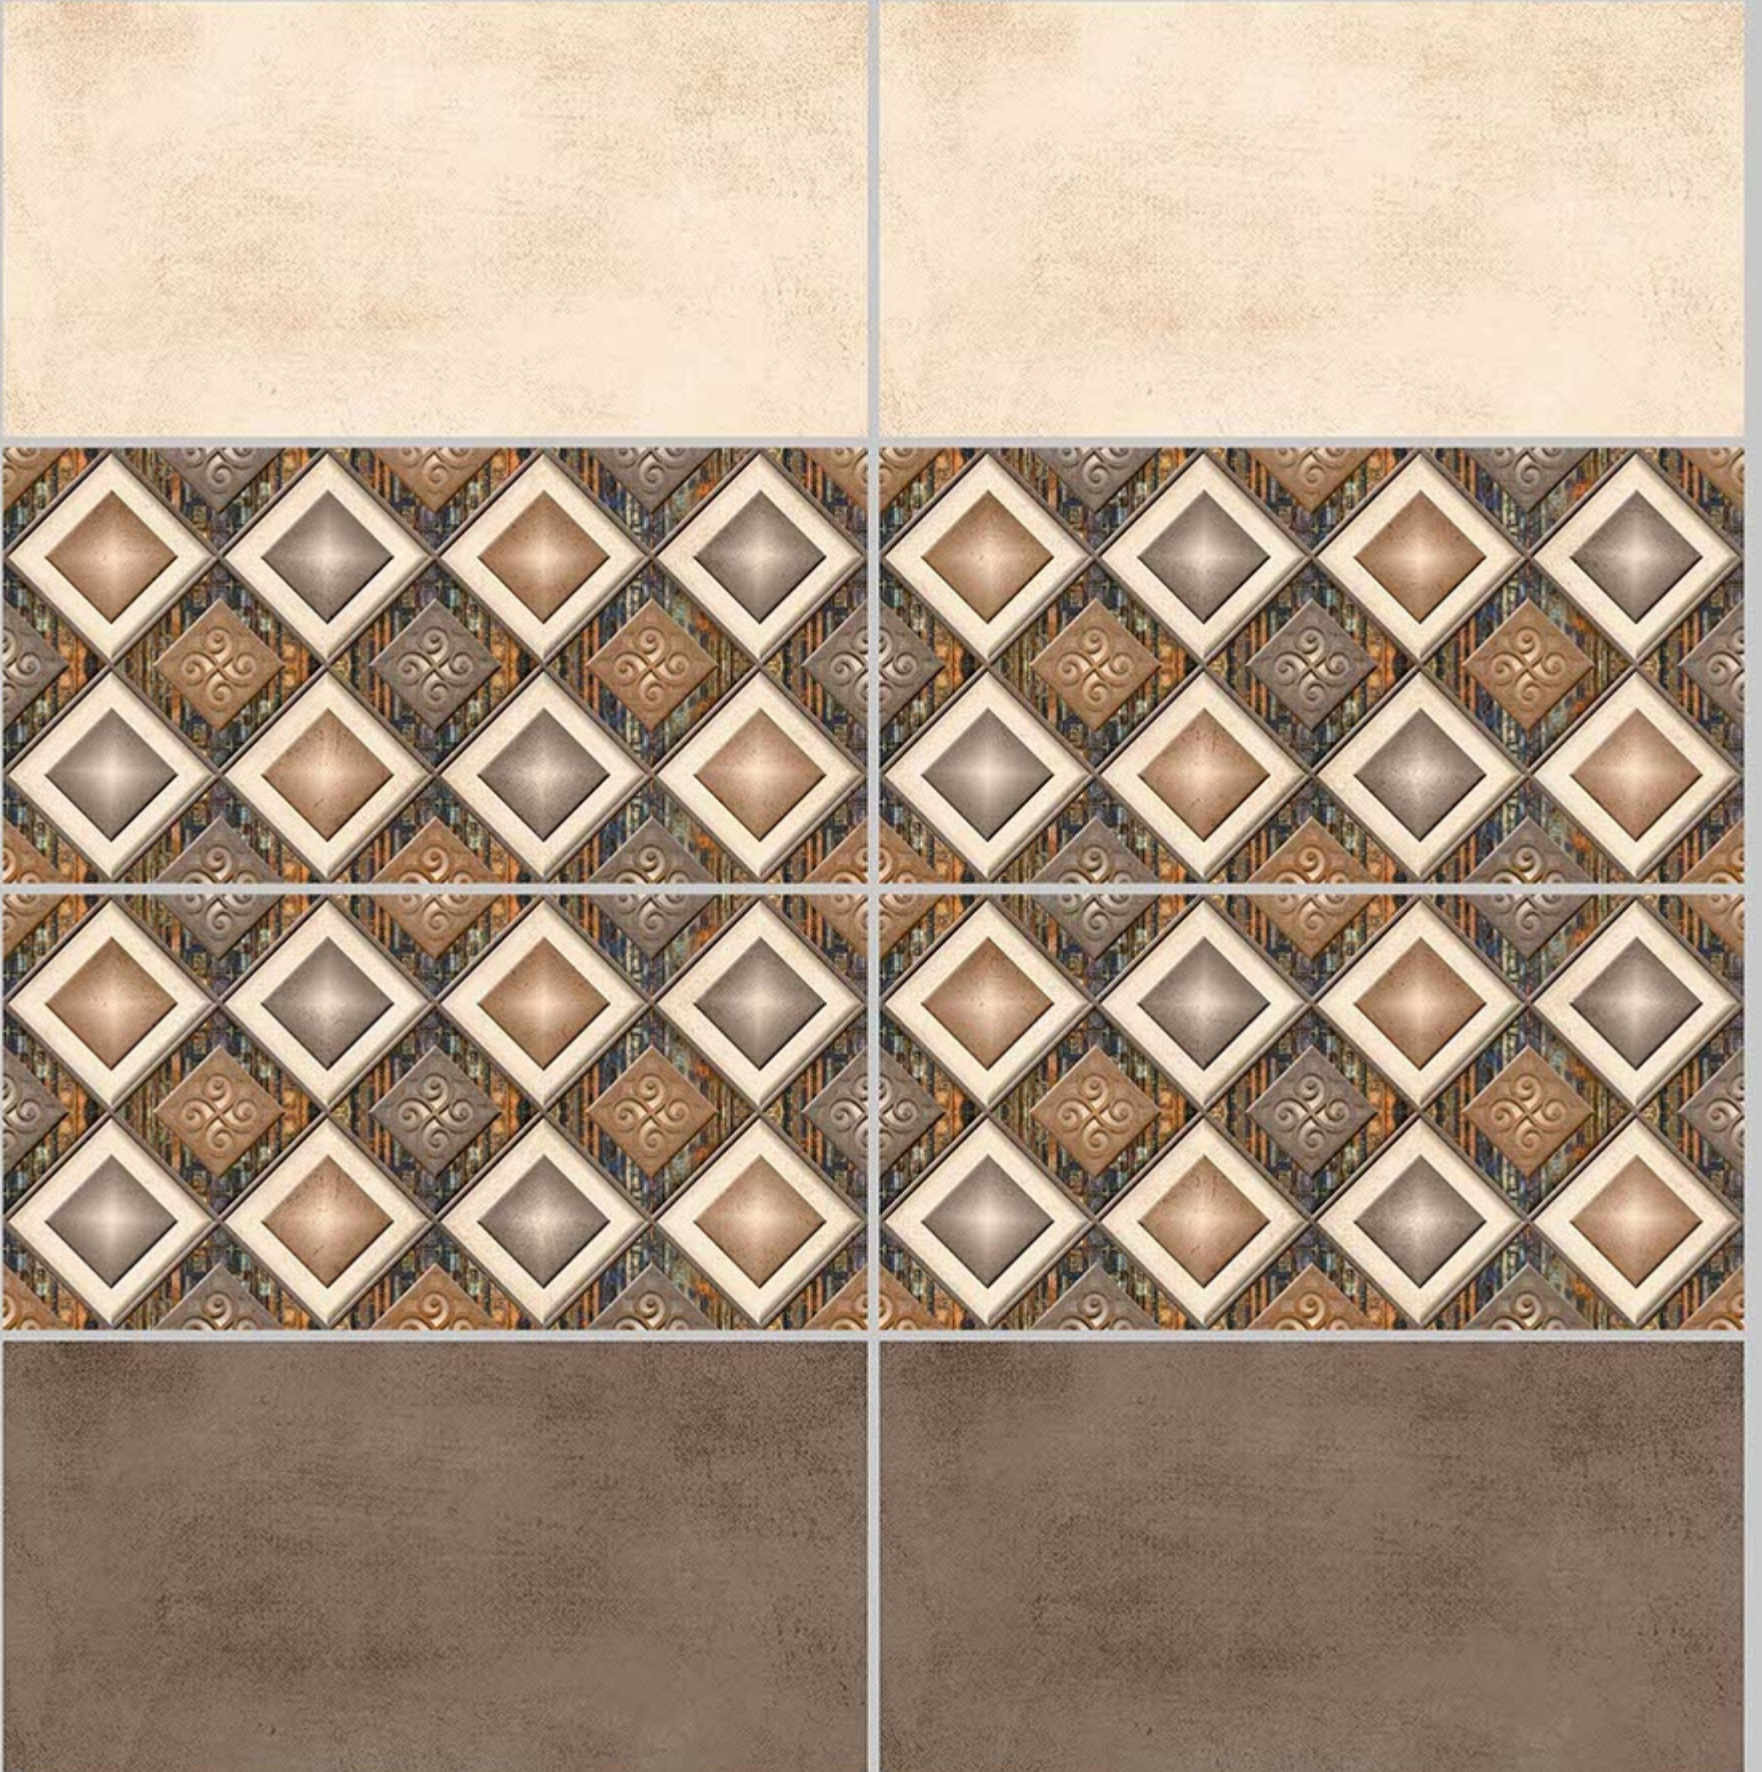

SKY WORLD CERAMIC