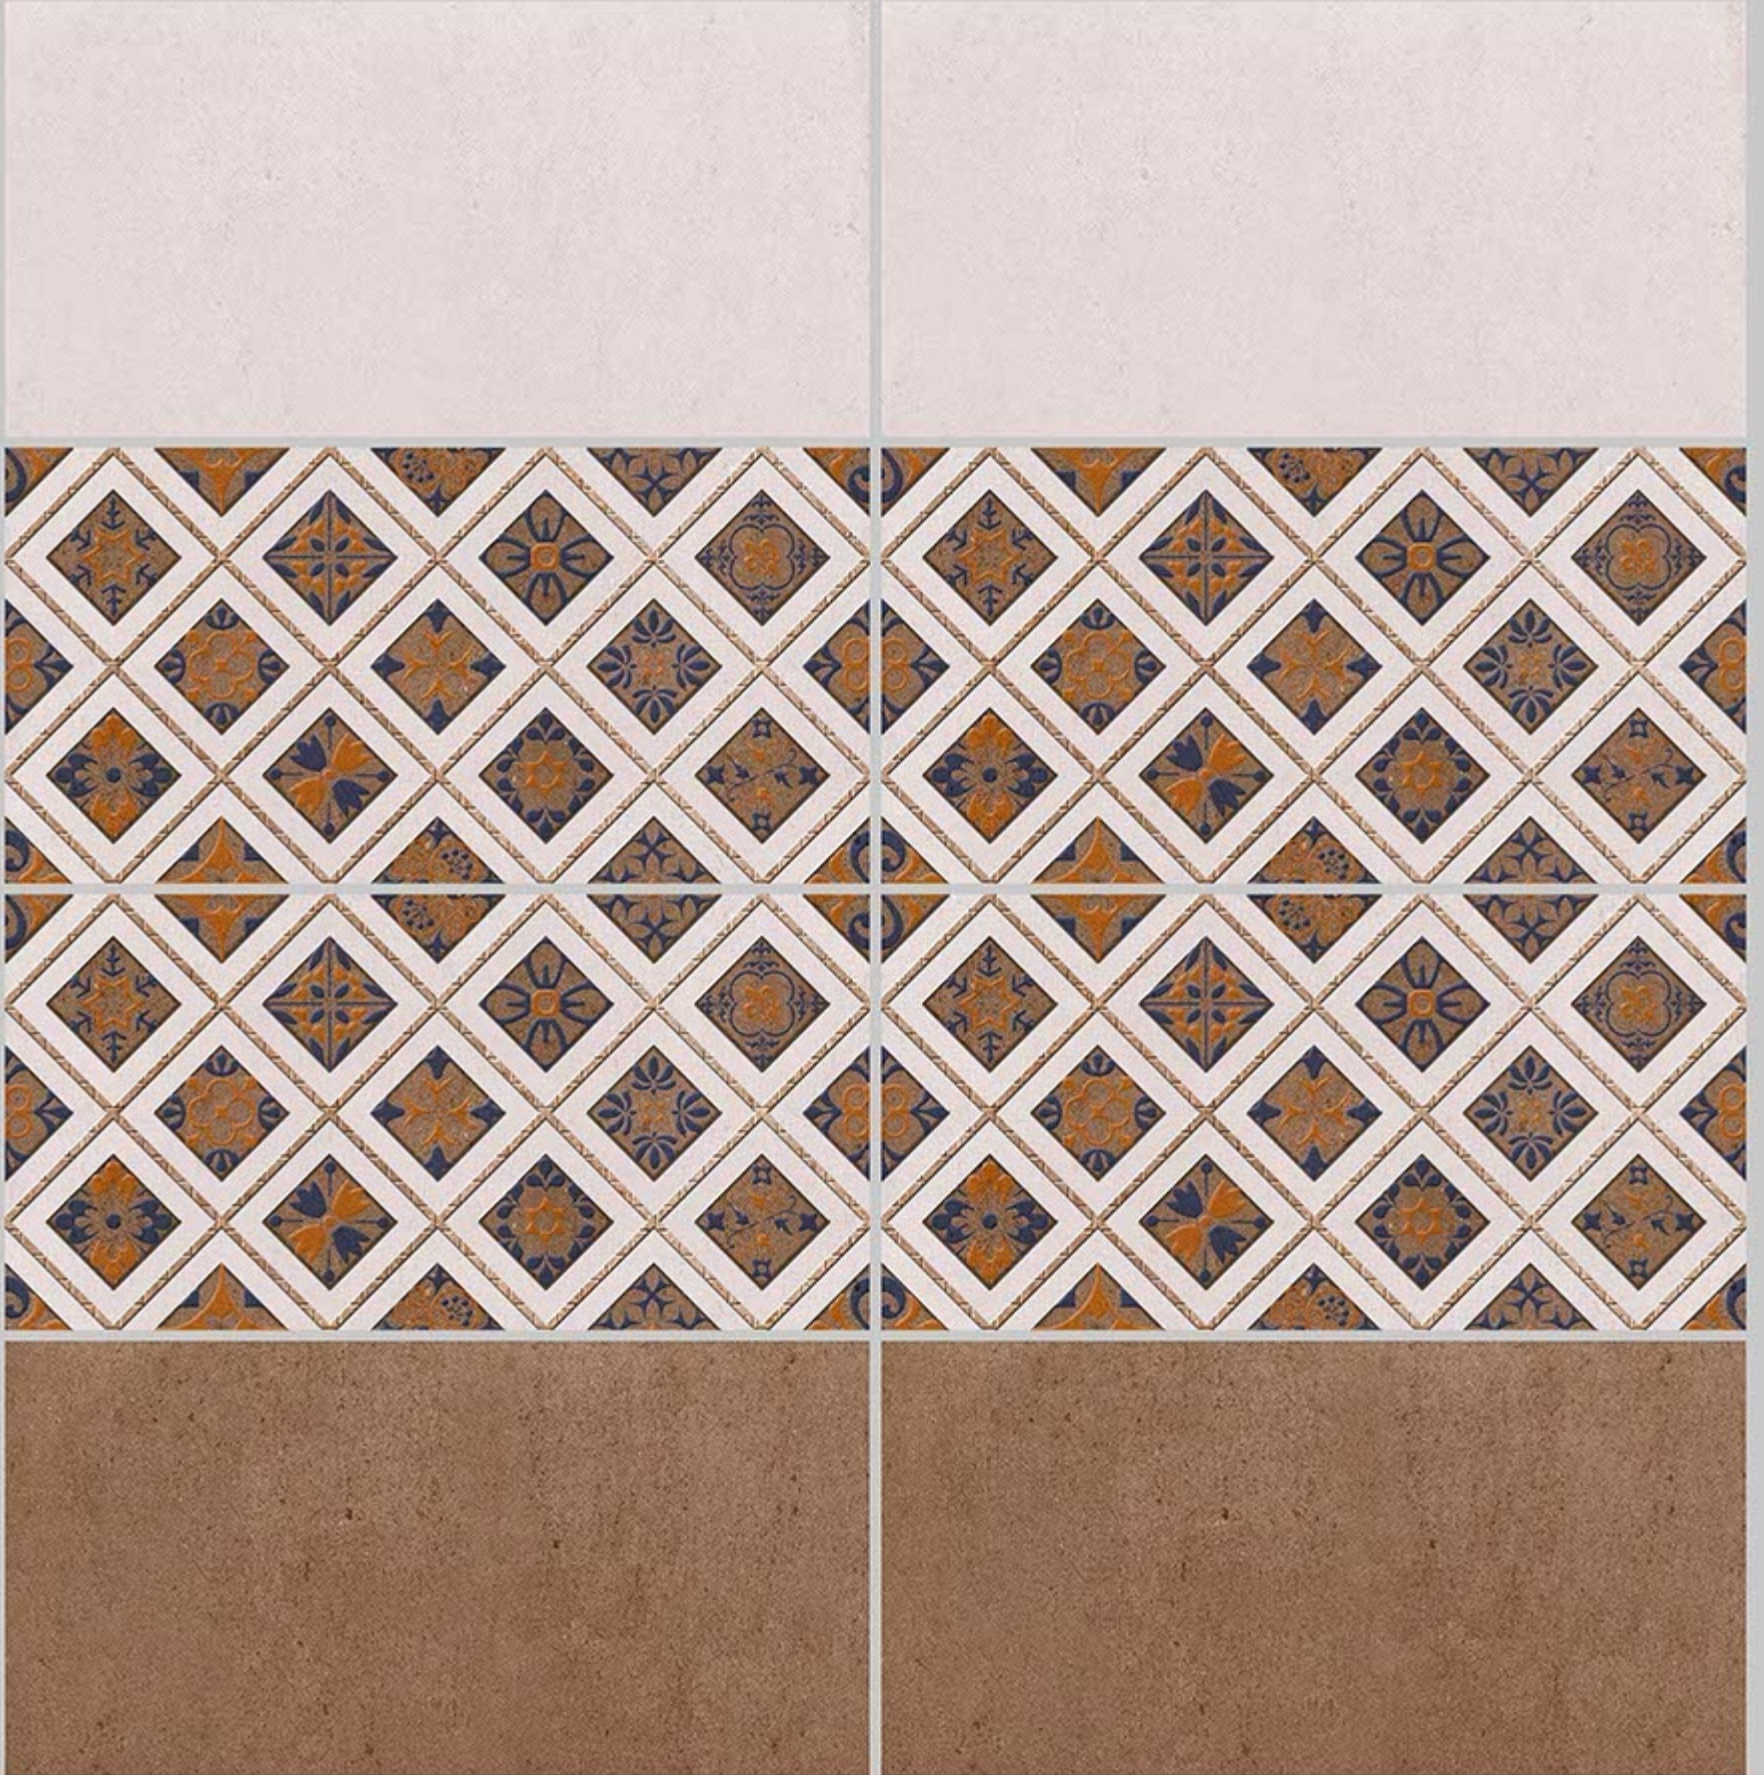

SKY WORLD CERAMIC