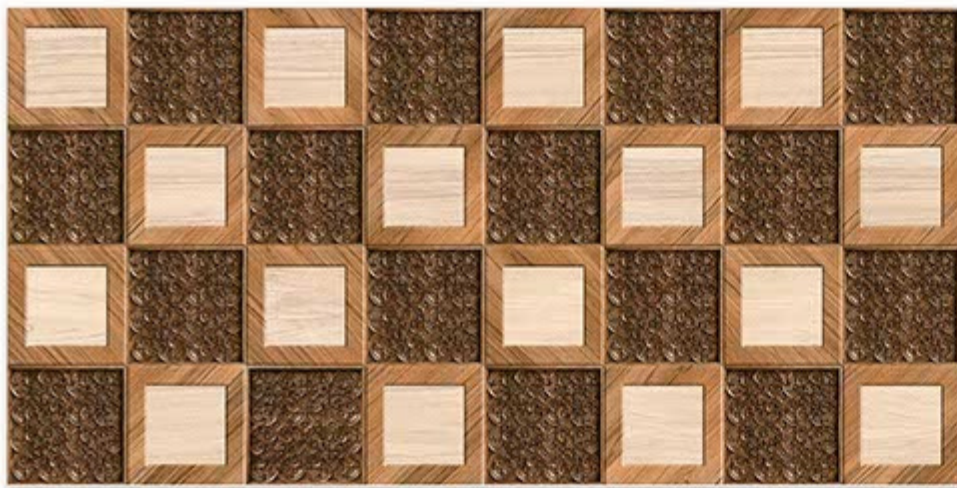

resistant to salts | eco sustainable | fire proof | frost proof | random desing

Finish:MATT

7008-HL-1

DIGITAL 300X
WALL TILES 600mm