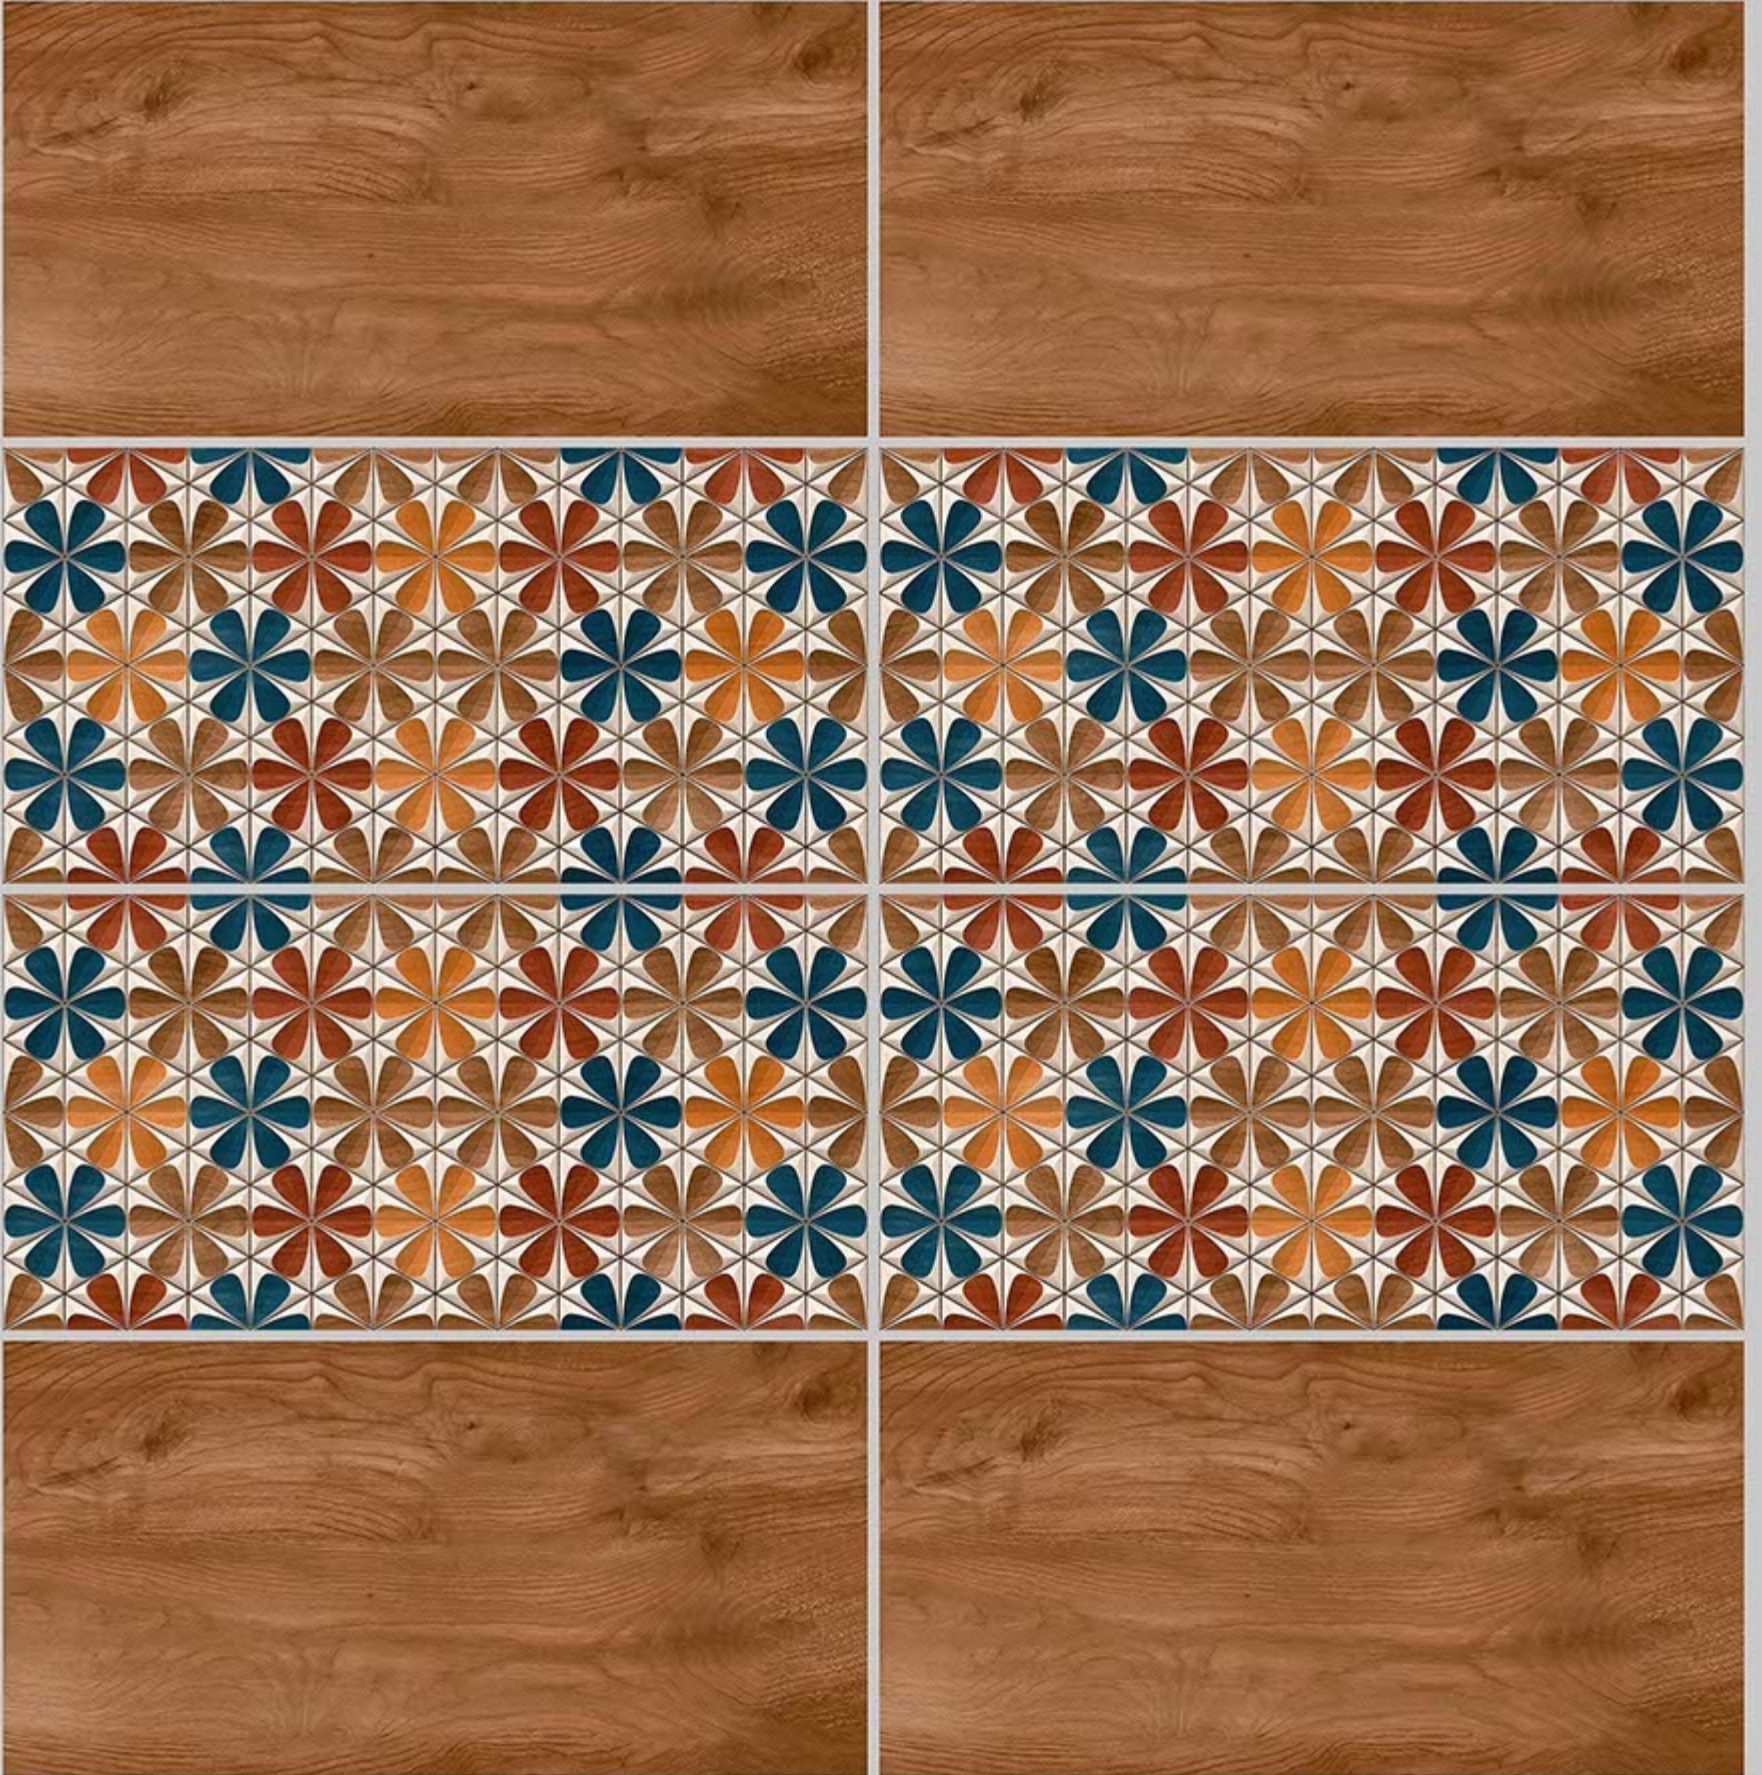

SKY WORLD CERAMIC