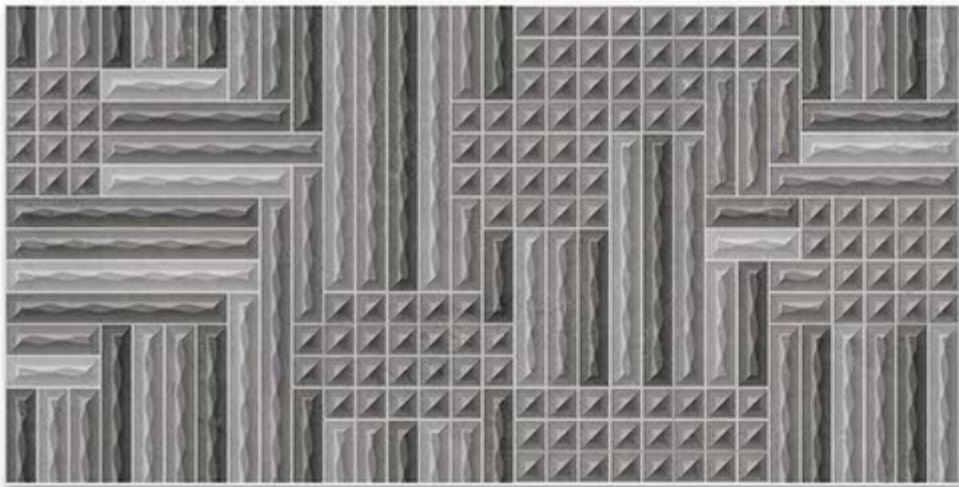

resistant to salts | eco sustainable | fire proof | frost proof | random desing

Finish:MATT

7010-HL-2

DIGITAL 300X
WALL TILES 600mm