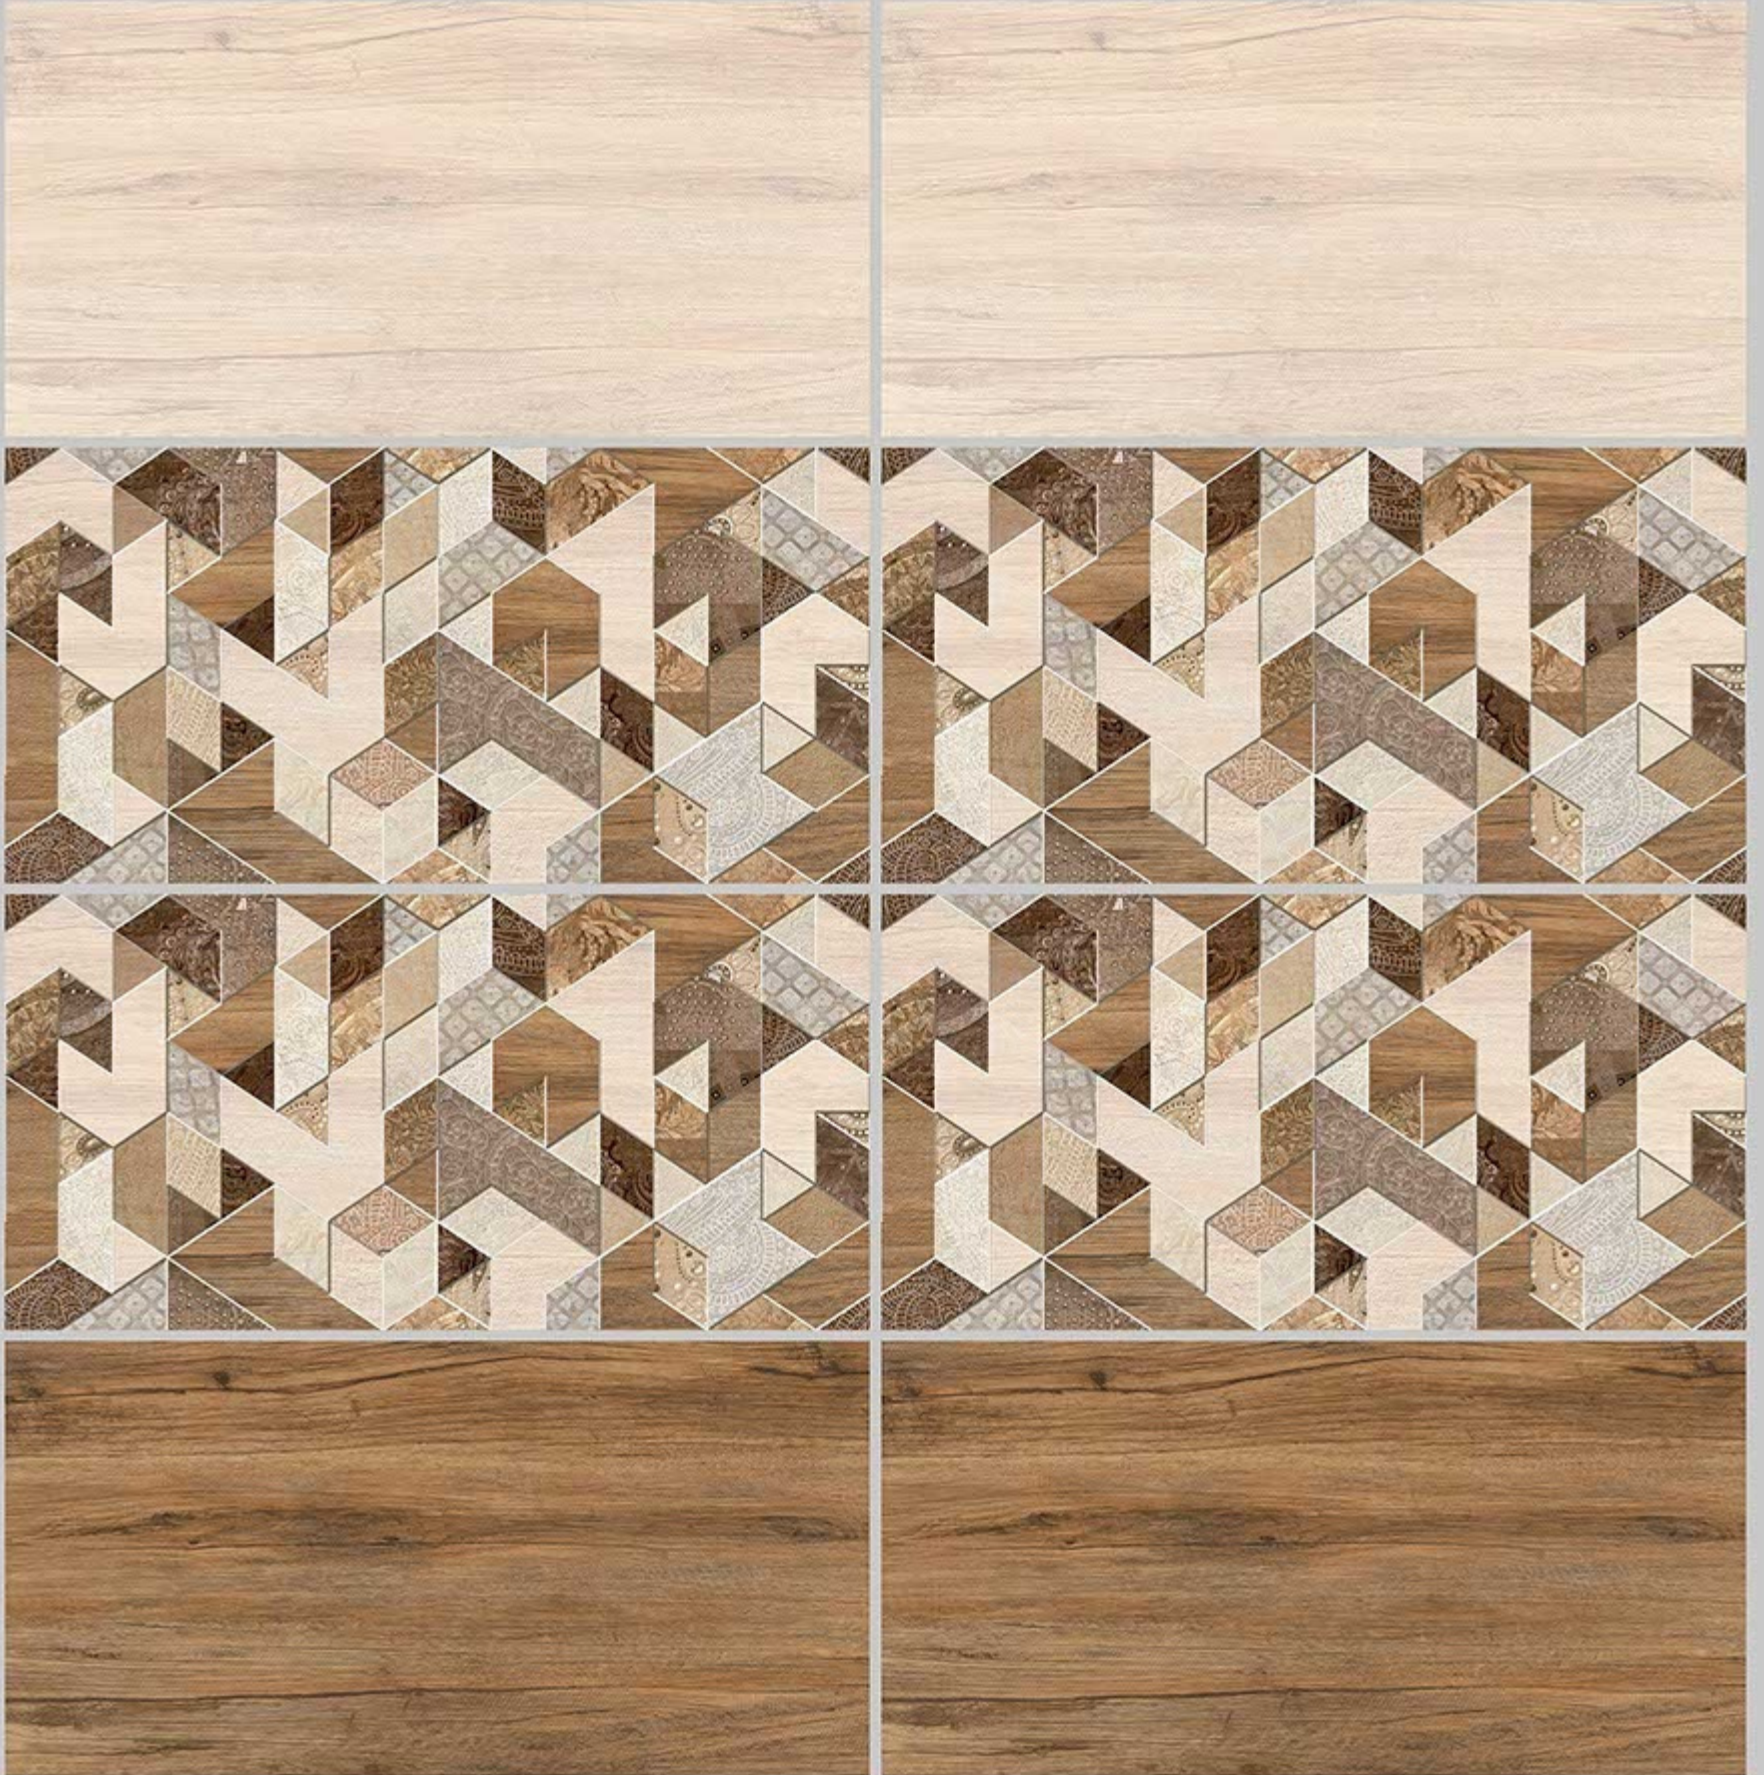

SKY WORLD CERAMIC