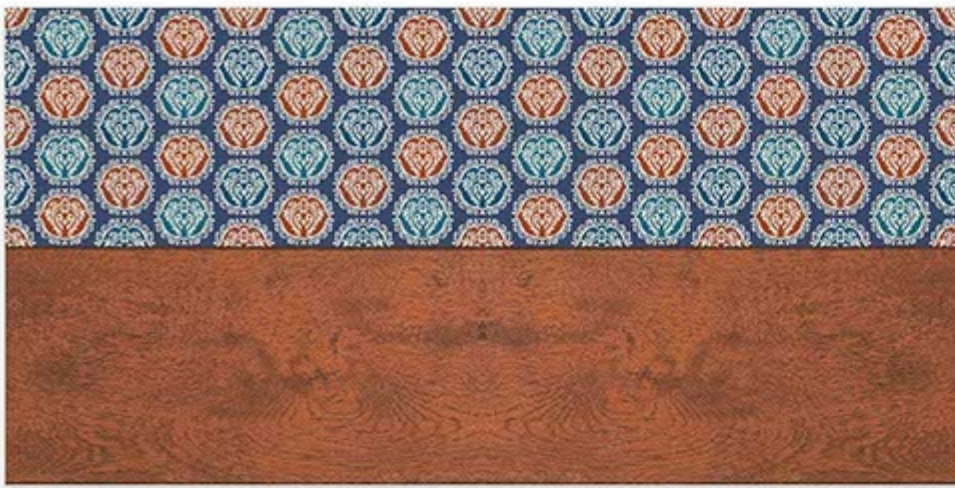

7004-DK

DIGITAL 300X  
WALL TILES 600mm

SKY WORLD CERAMIC

Tile Shown  
7004

resistant to salts | eco sustainable | fire proof | frost proof | random desing

Finish:MATT

7005-LT

7005-HL-1