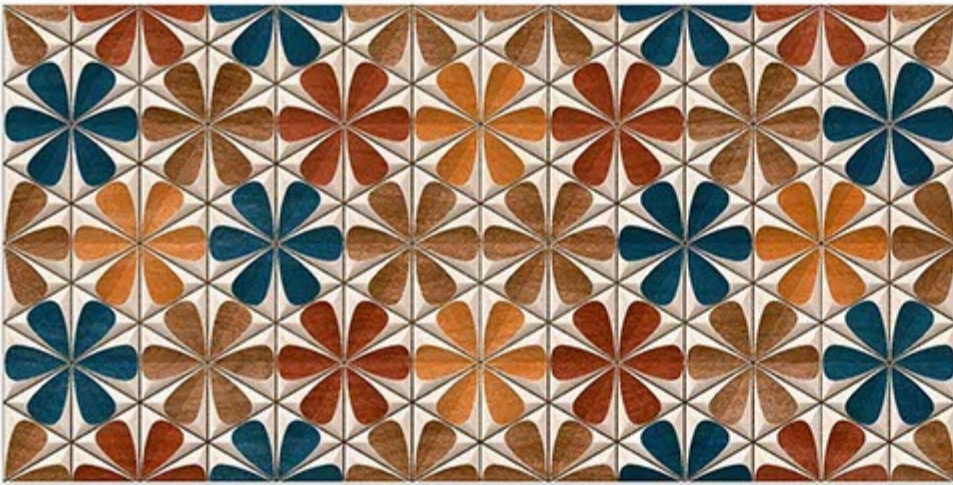

7034-DK

DIGITAL 300X  
WALL TILES 600mm

SKY WORLD CERAMIC

Tile Shown  
7034

resistant to salts | eco sustainable | fire proof | frost proof | random desing

Finish:MATT

7035-LT

7035-HL-1