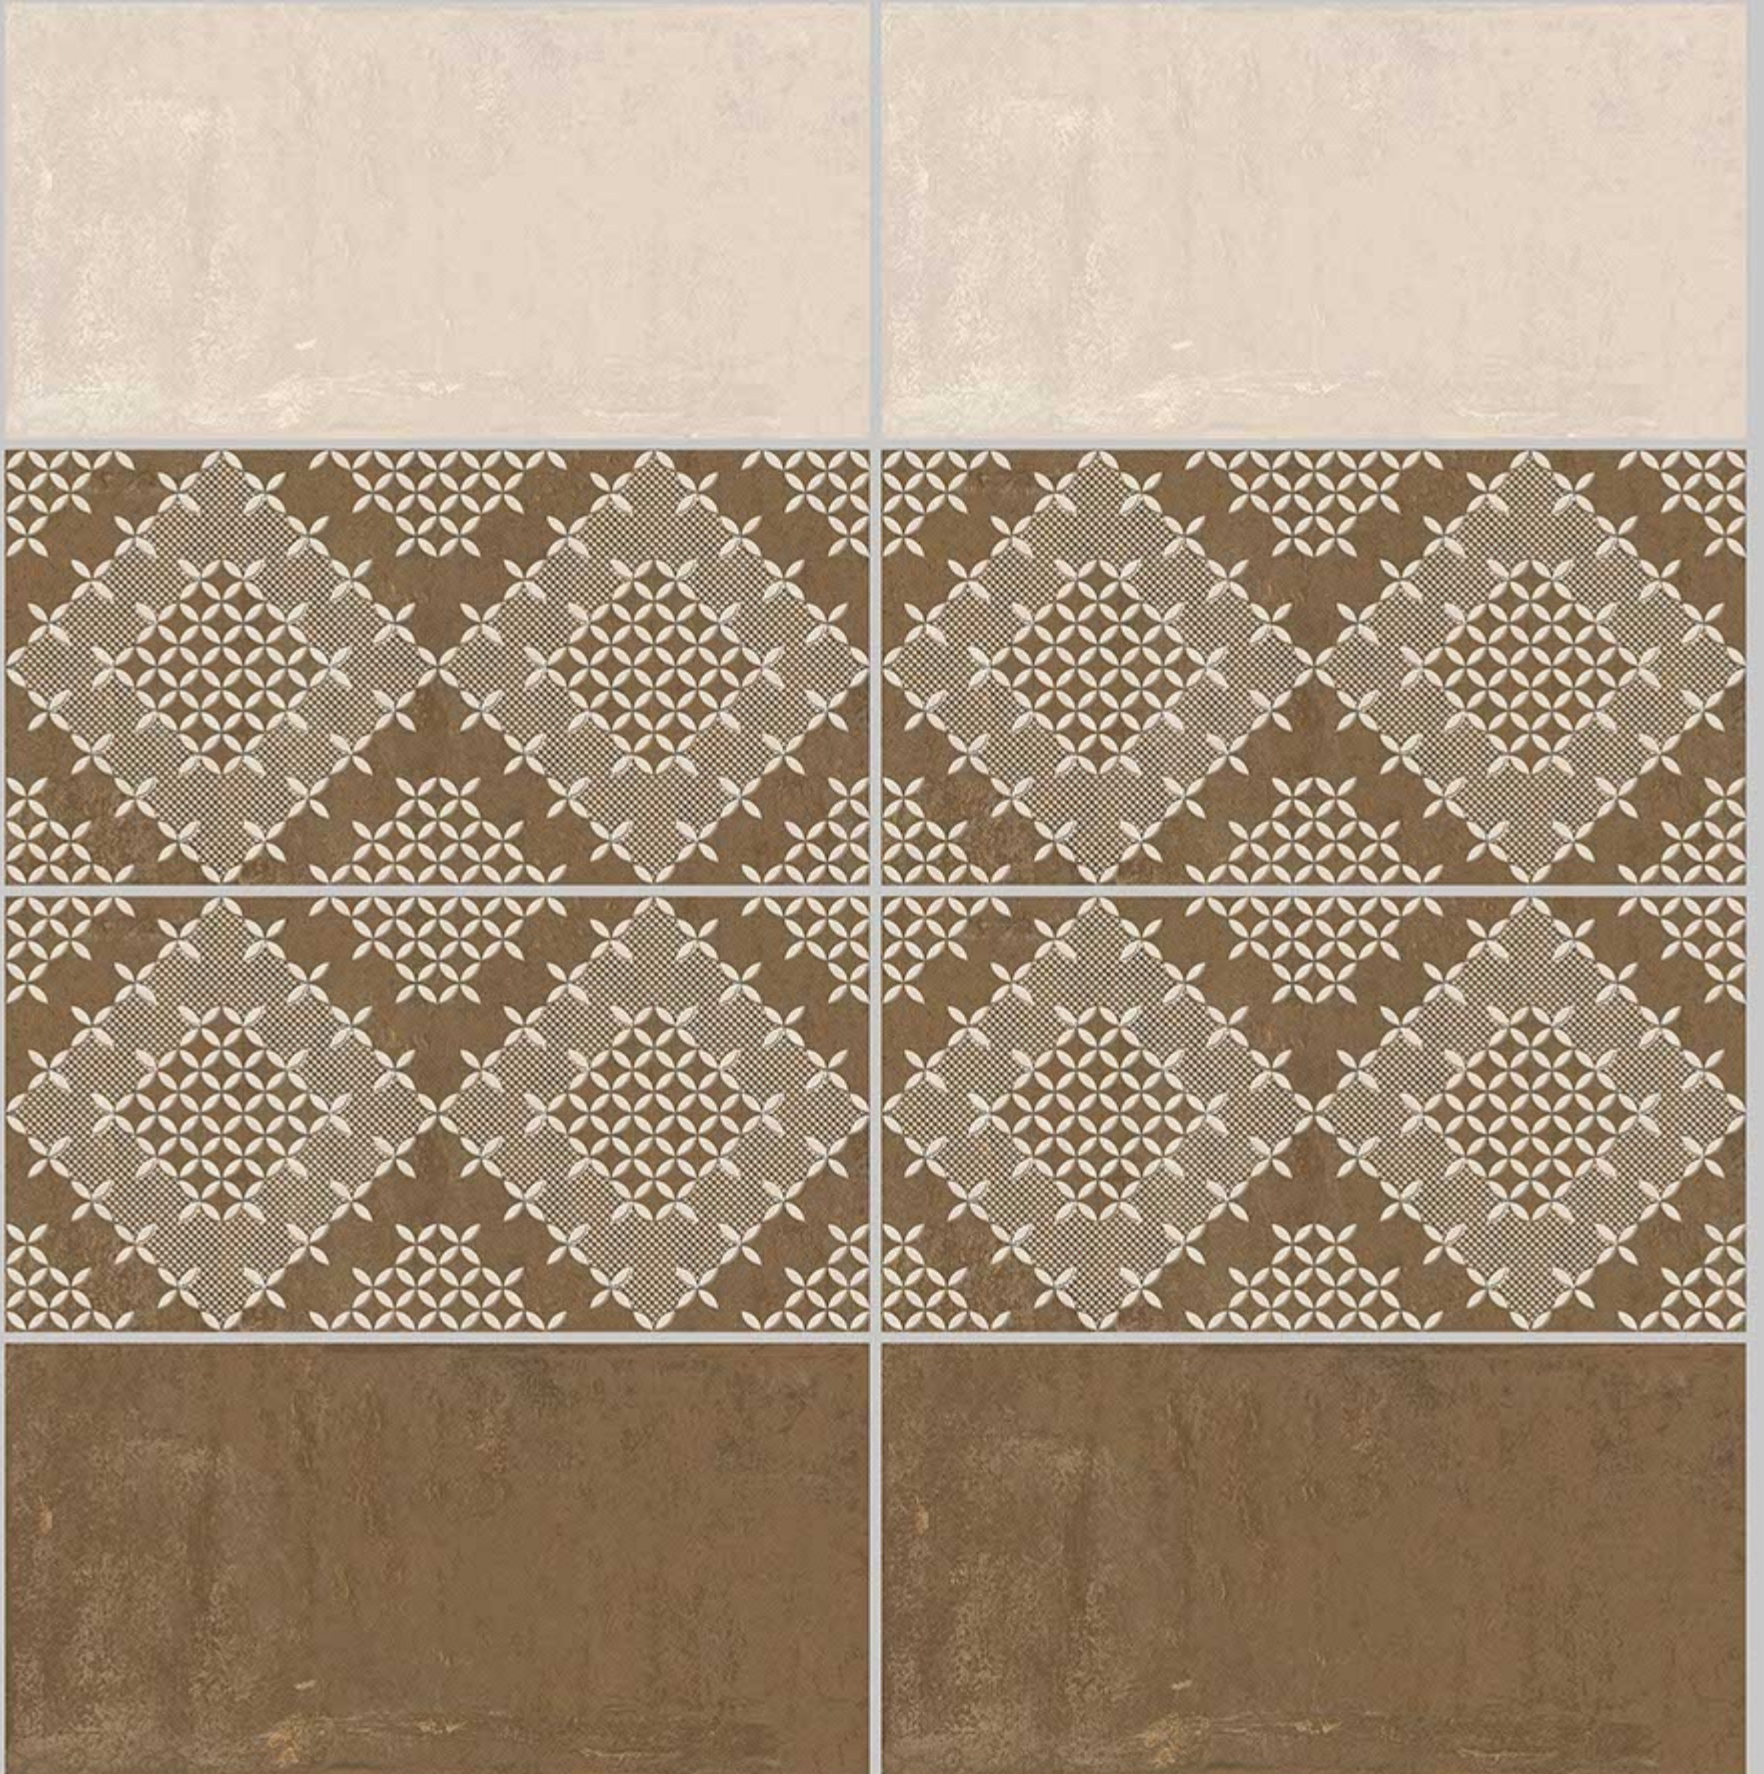

SKY WORLD CERAMIC