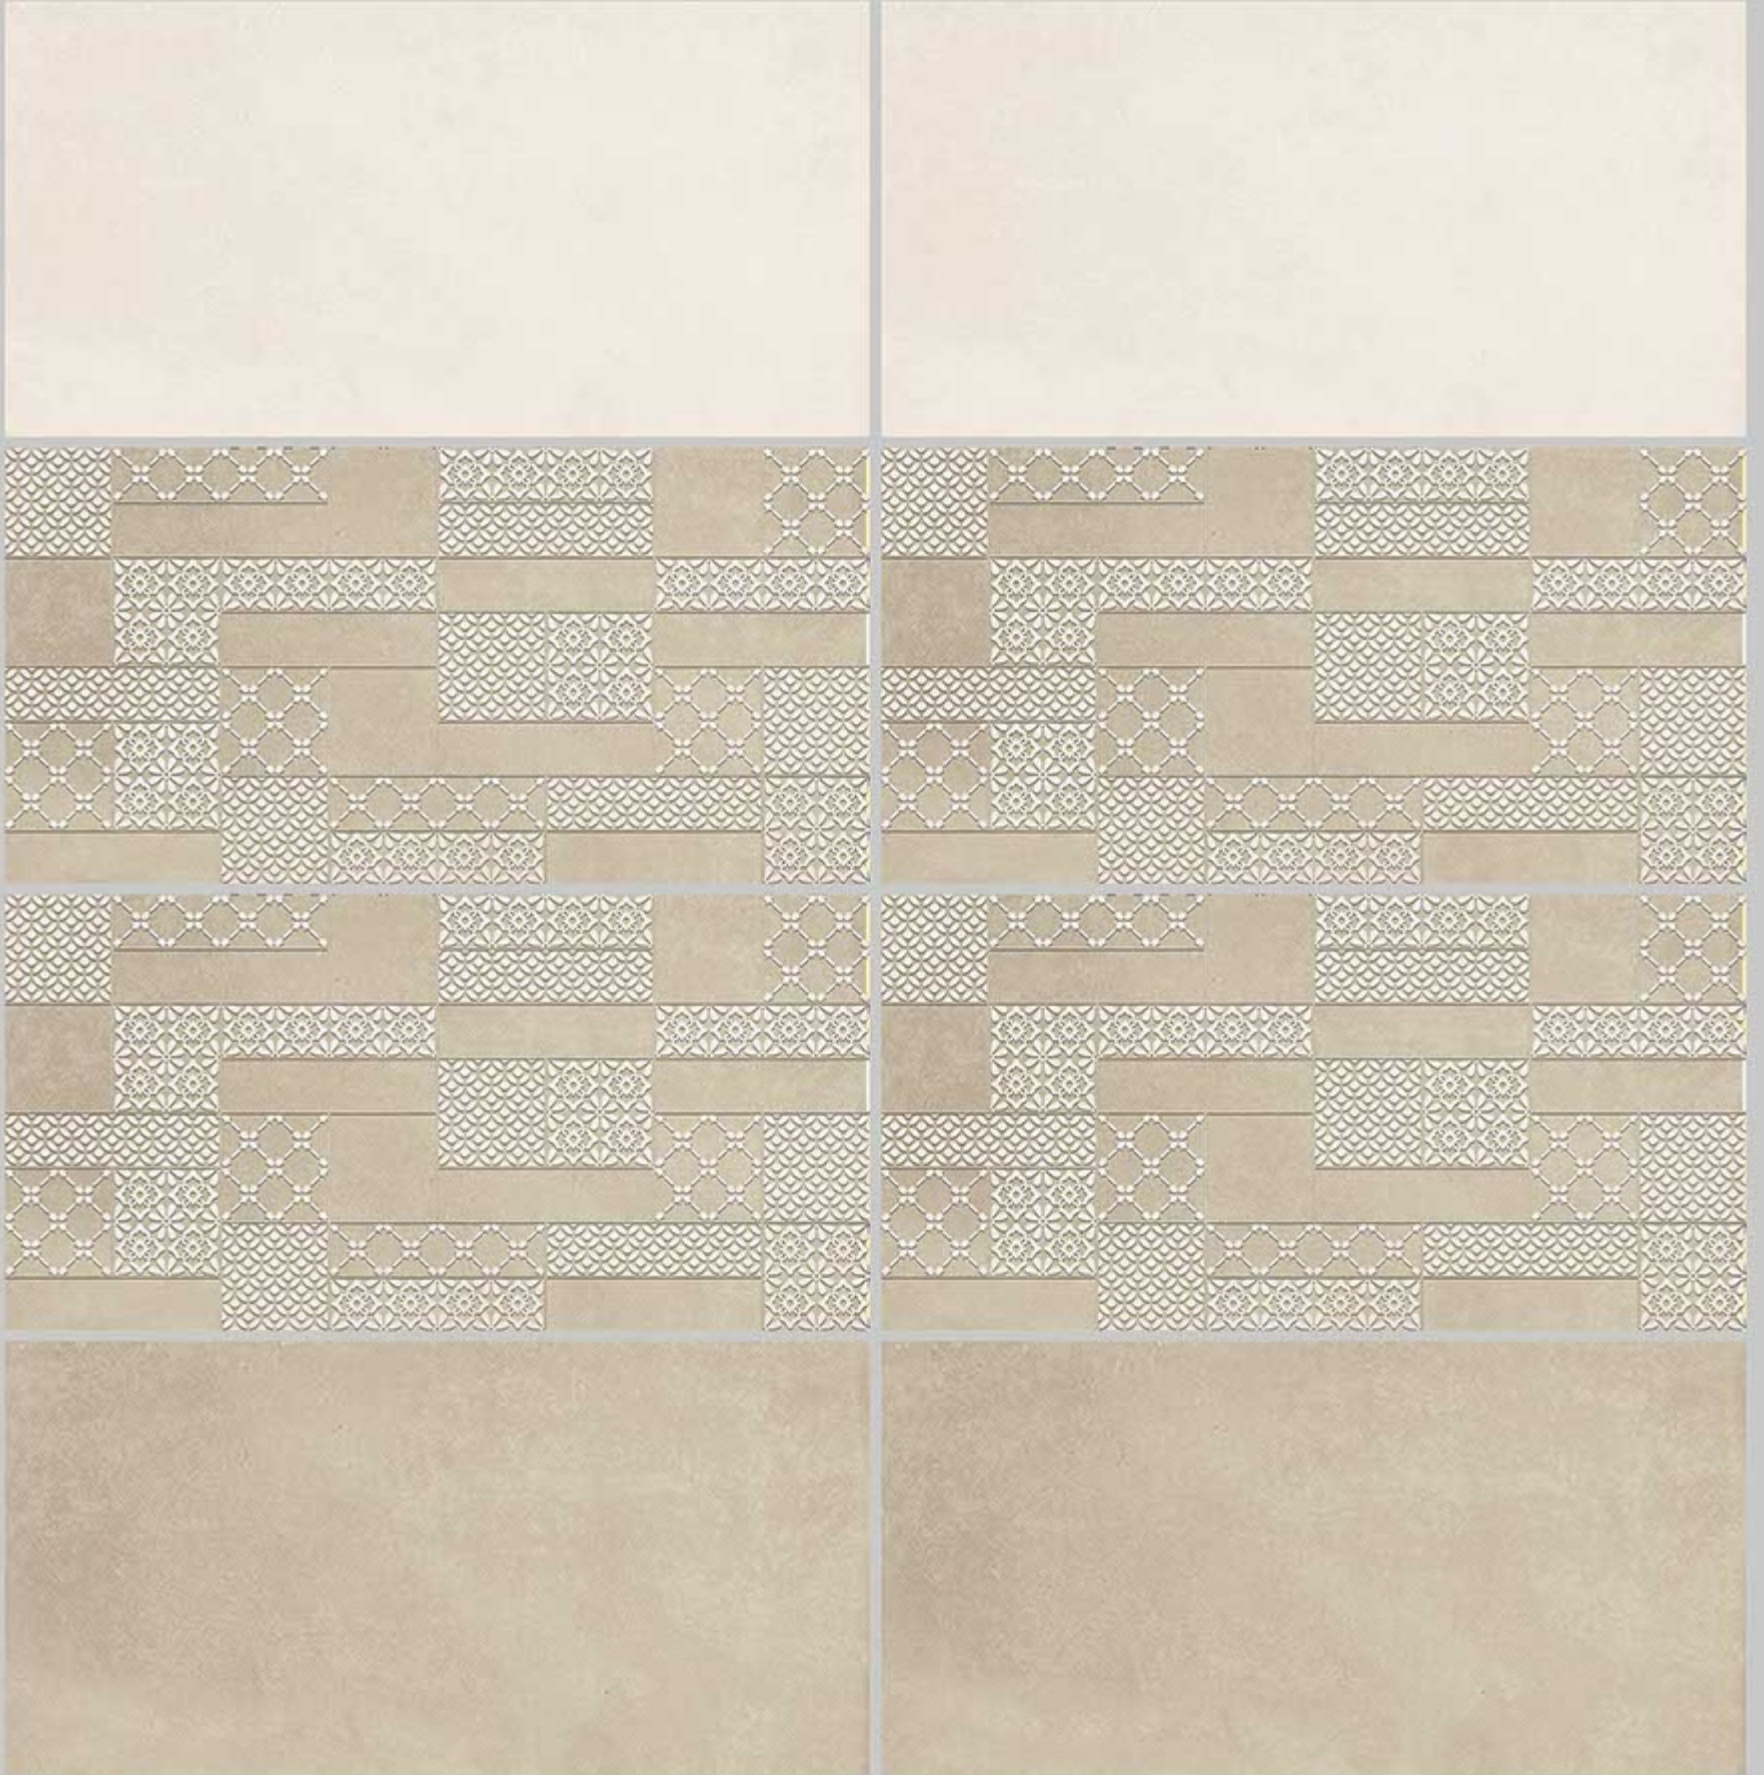

SKY WORLD CERAMIC