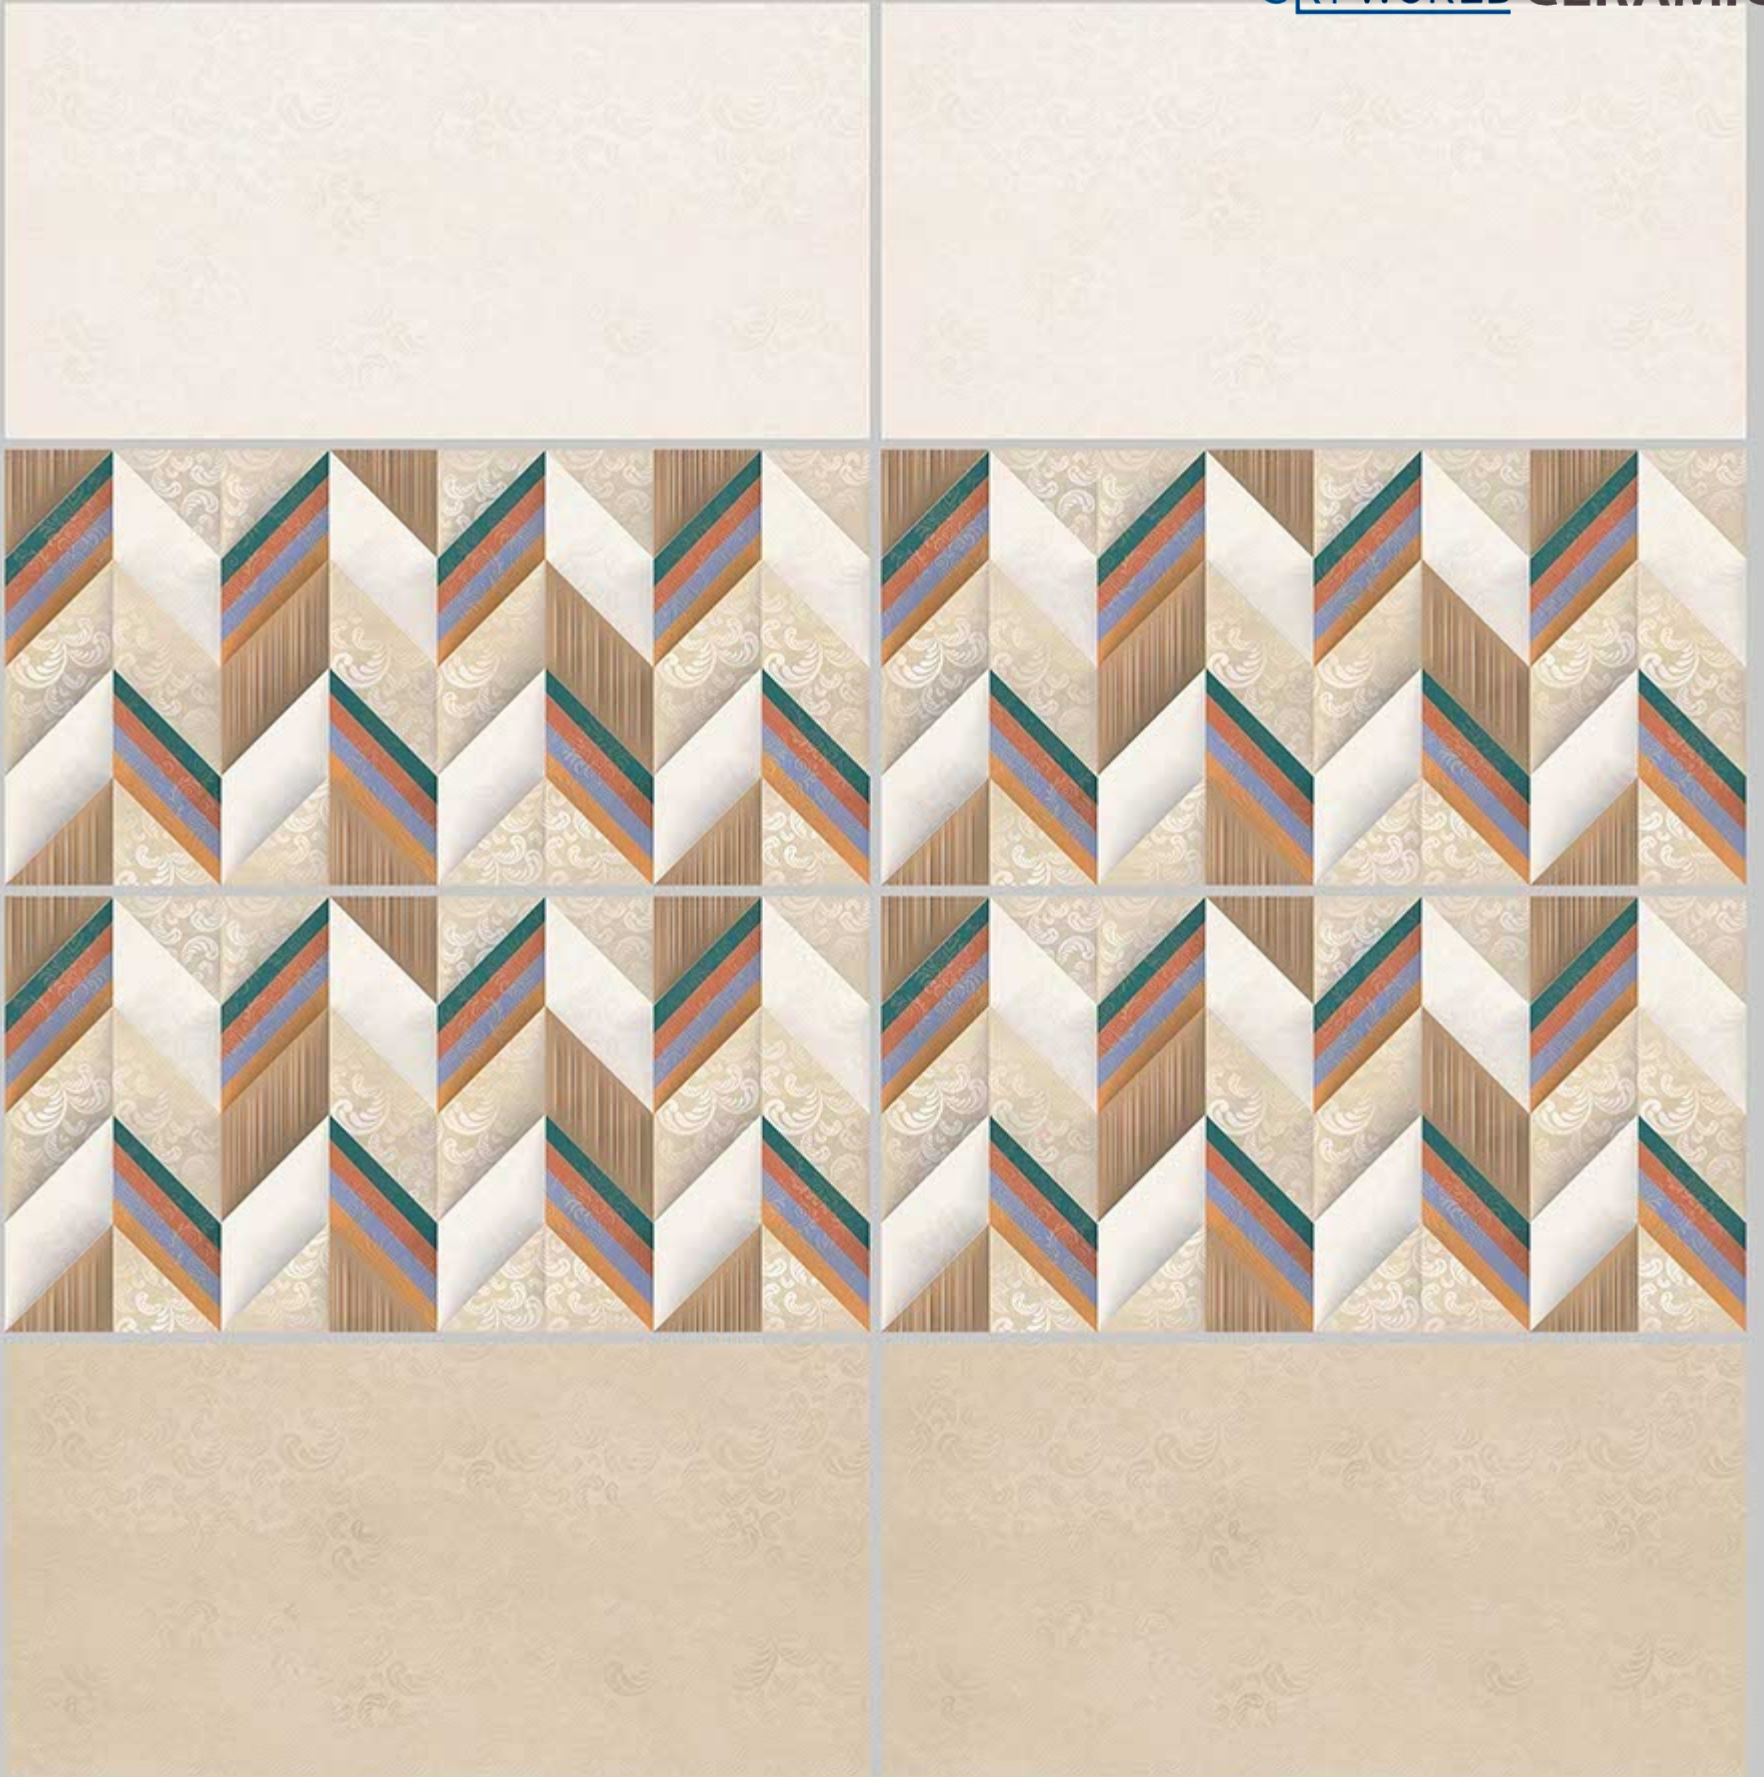

SKY WORLD CERAMIC