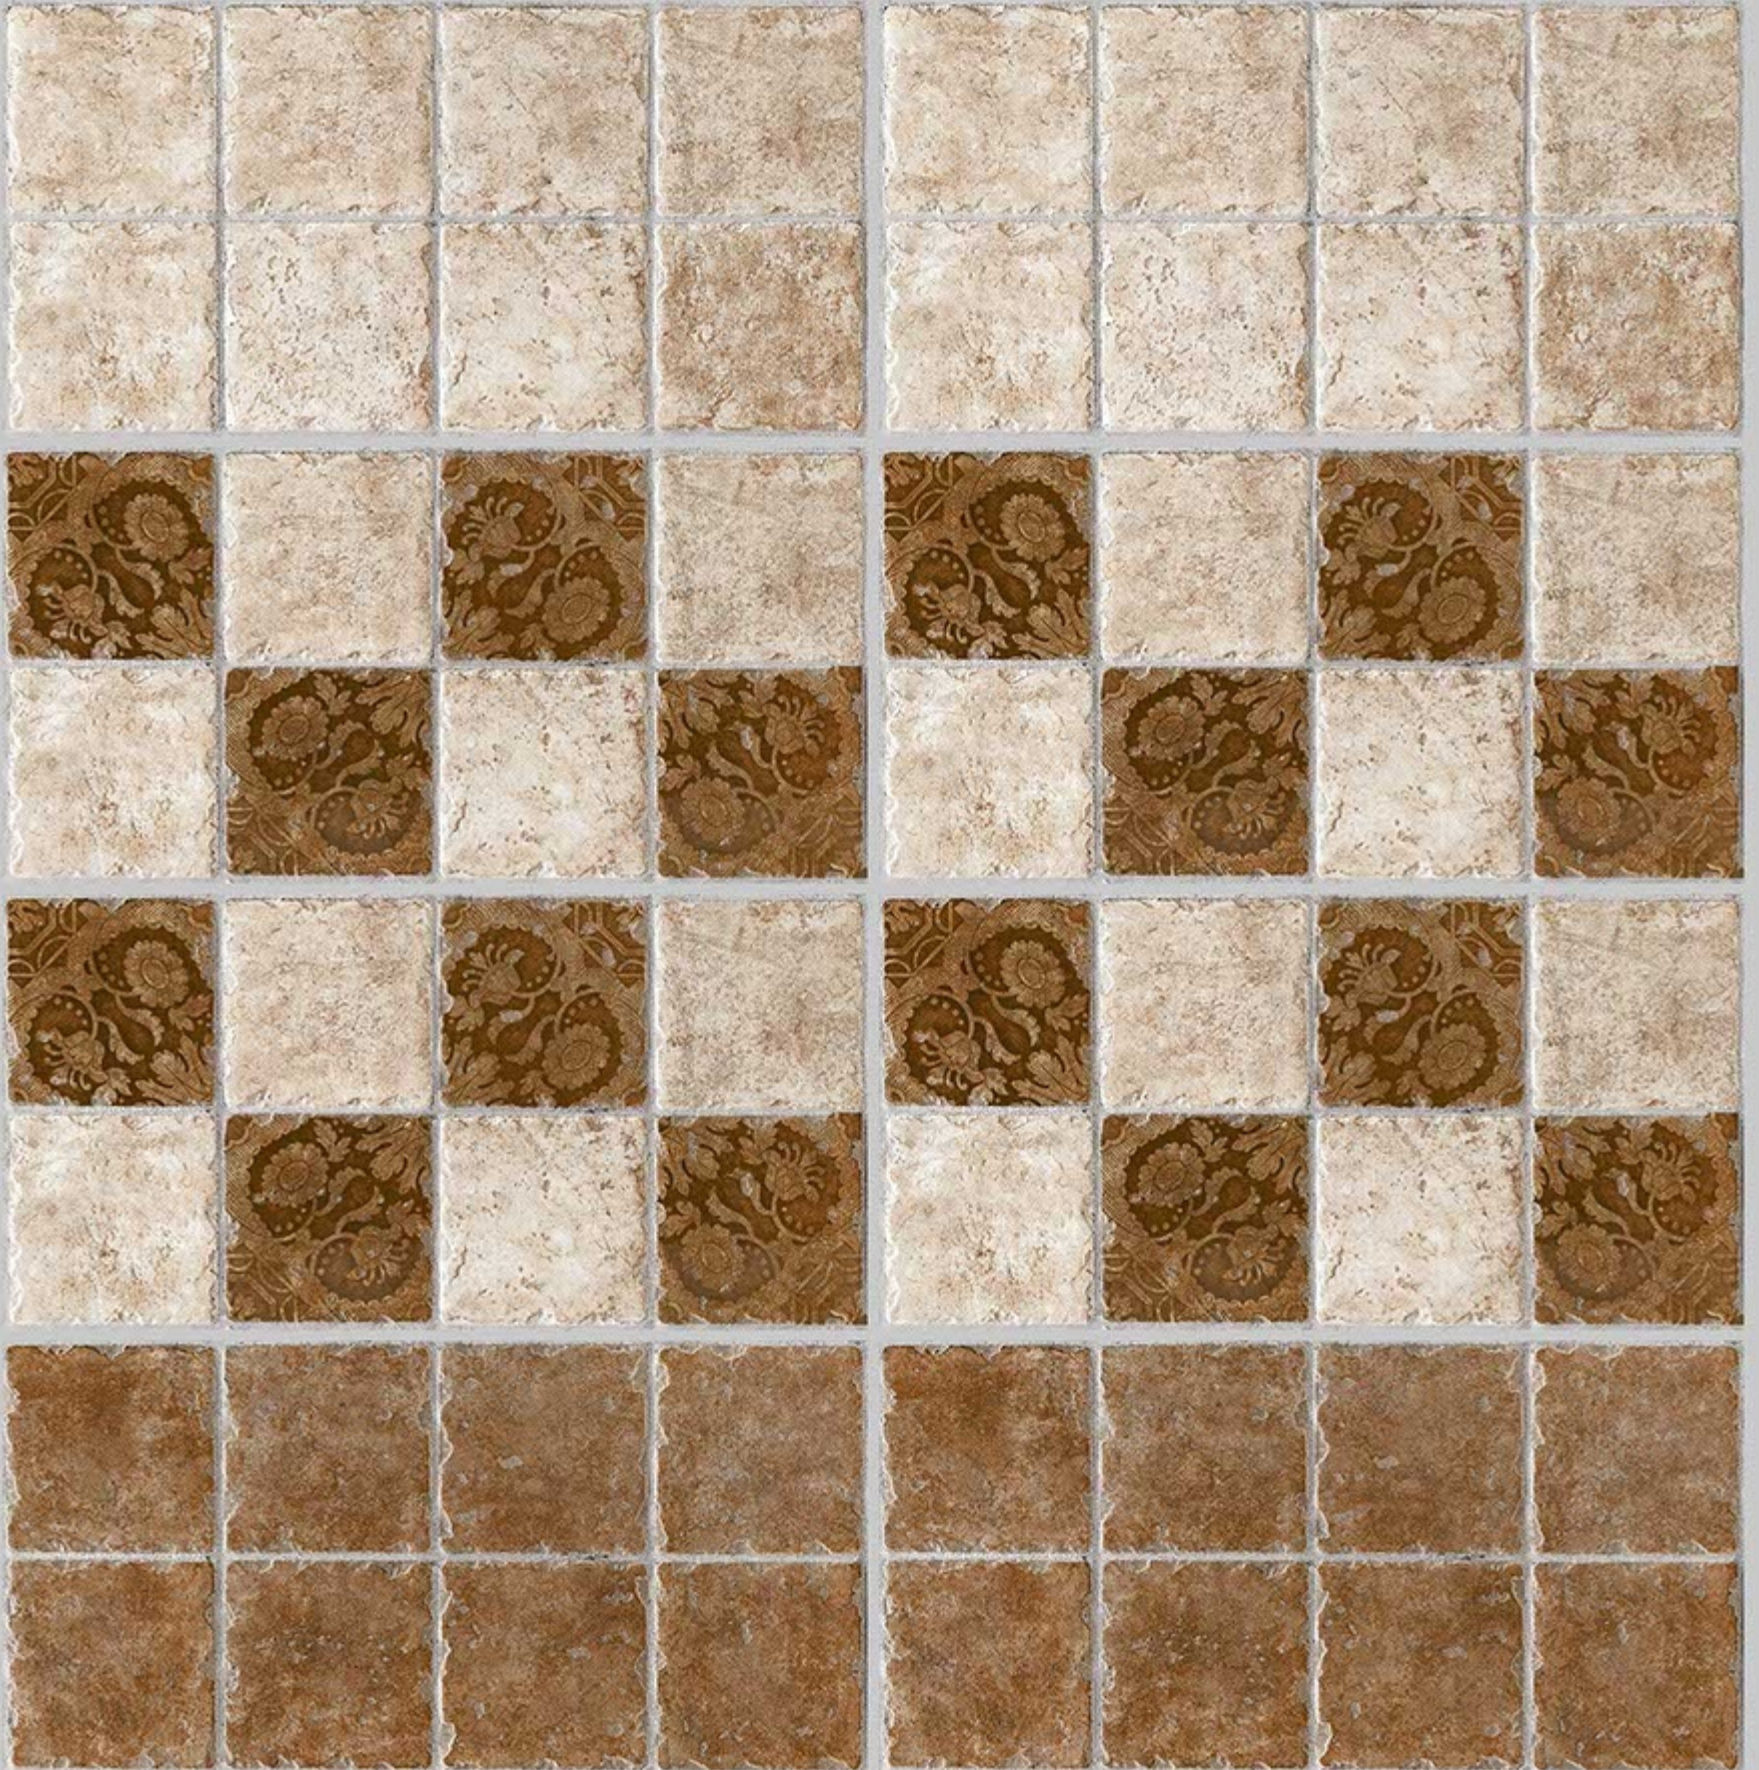

7006-HL-2

7006-DK

DIGITAL 300X  
WALL TILES 600mm

SKY WORLD CERAMIC

Tile Shown  
7006

resistant to salts | eco sustainable | fire proof | frost proof | random desing

Finish:MATT

7007-LT