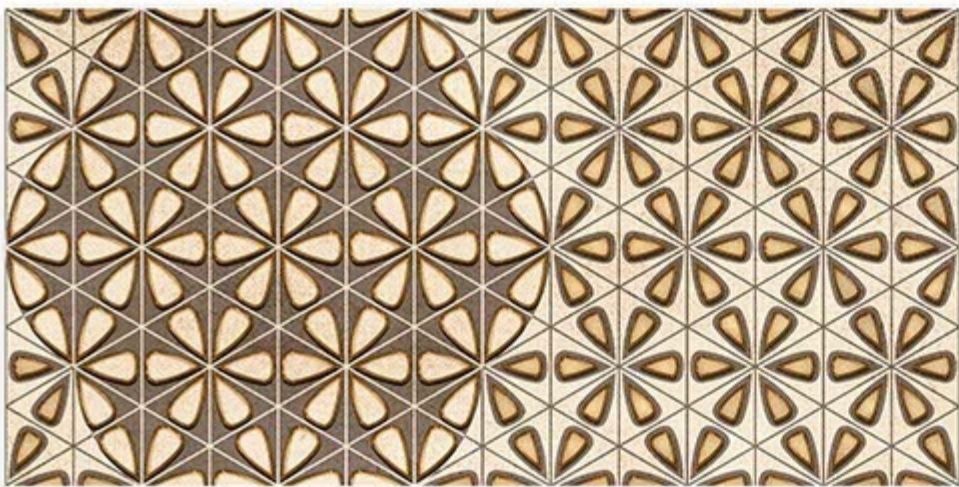

SKY WORLD CERAMIC

Tile Shown  
7002

resistant to salts | eco sustainable | fire proof | frost proof | random desing

Finish:MATT

7003-LT

7003-HI-1

7003-HL-2

7003-DK