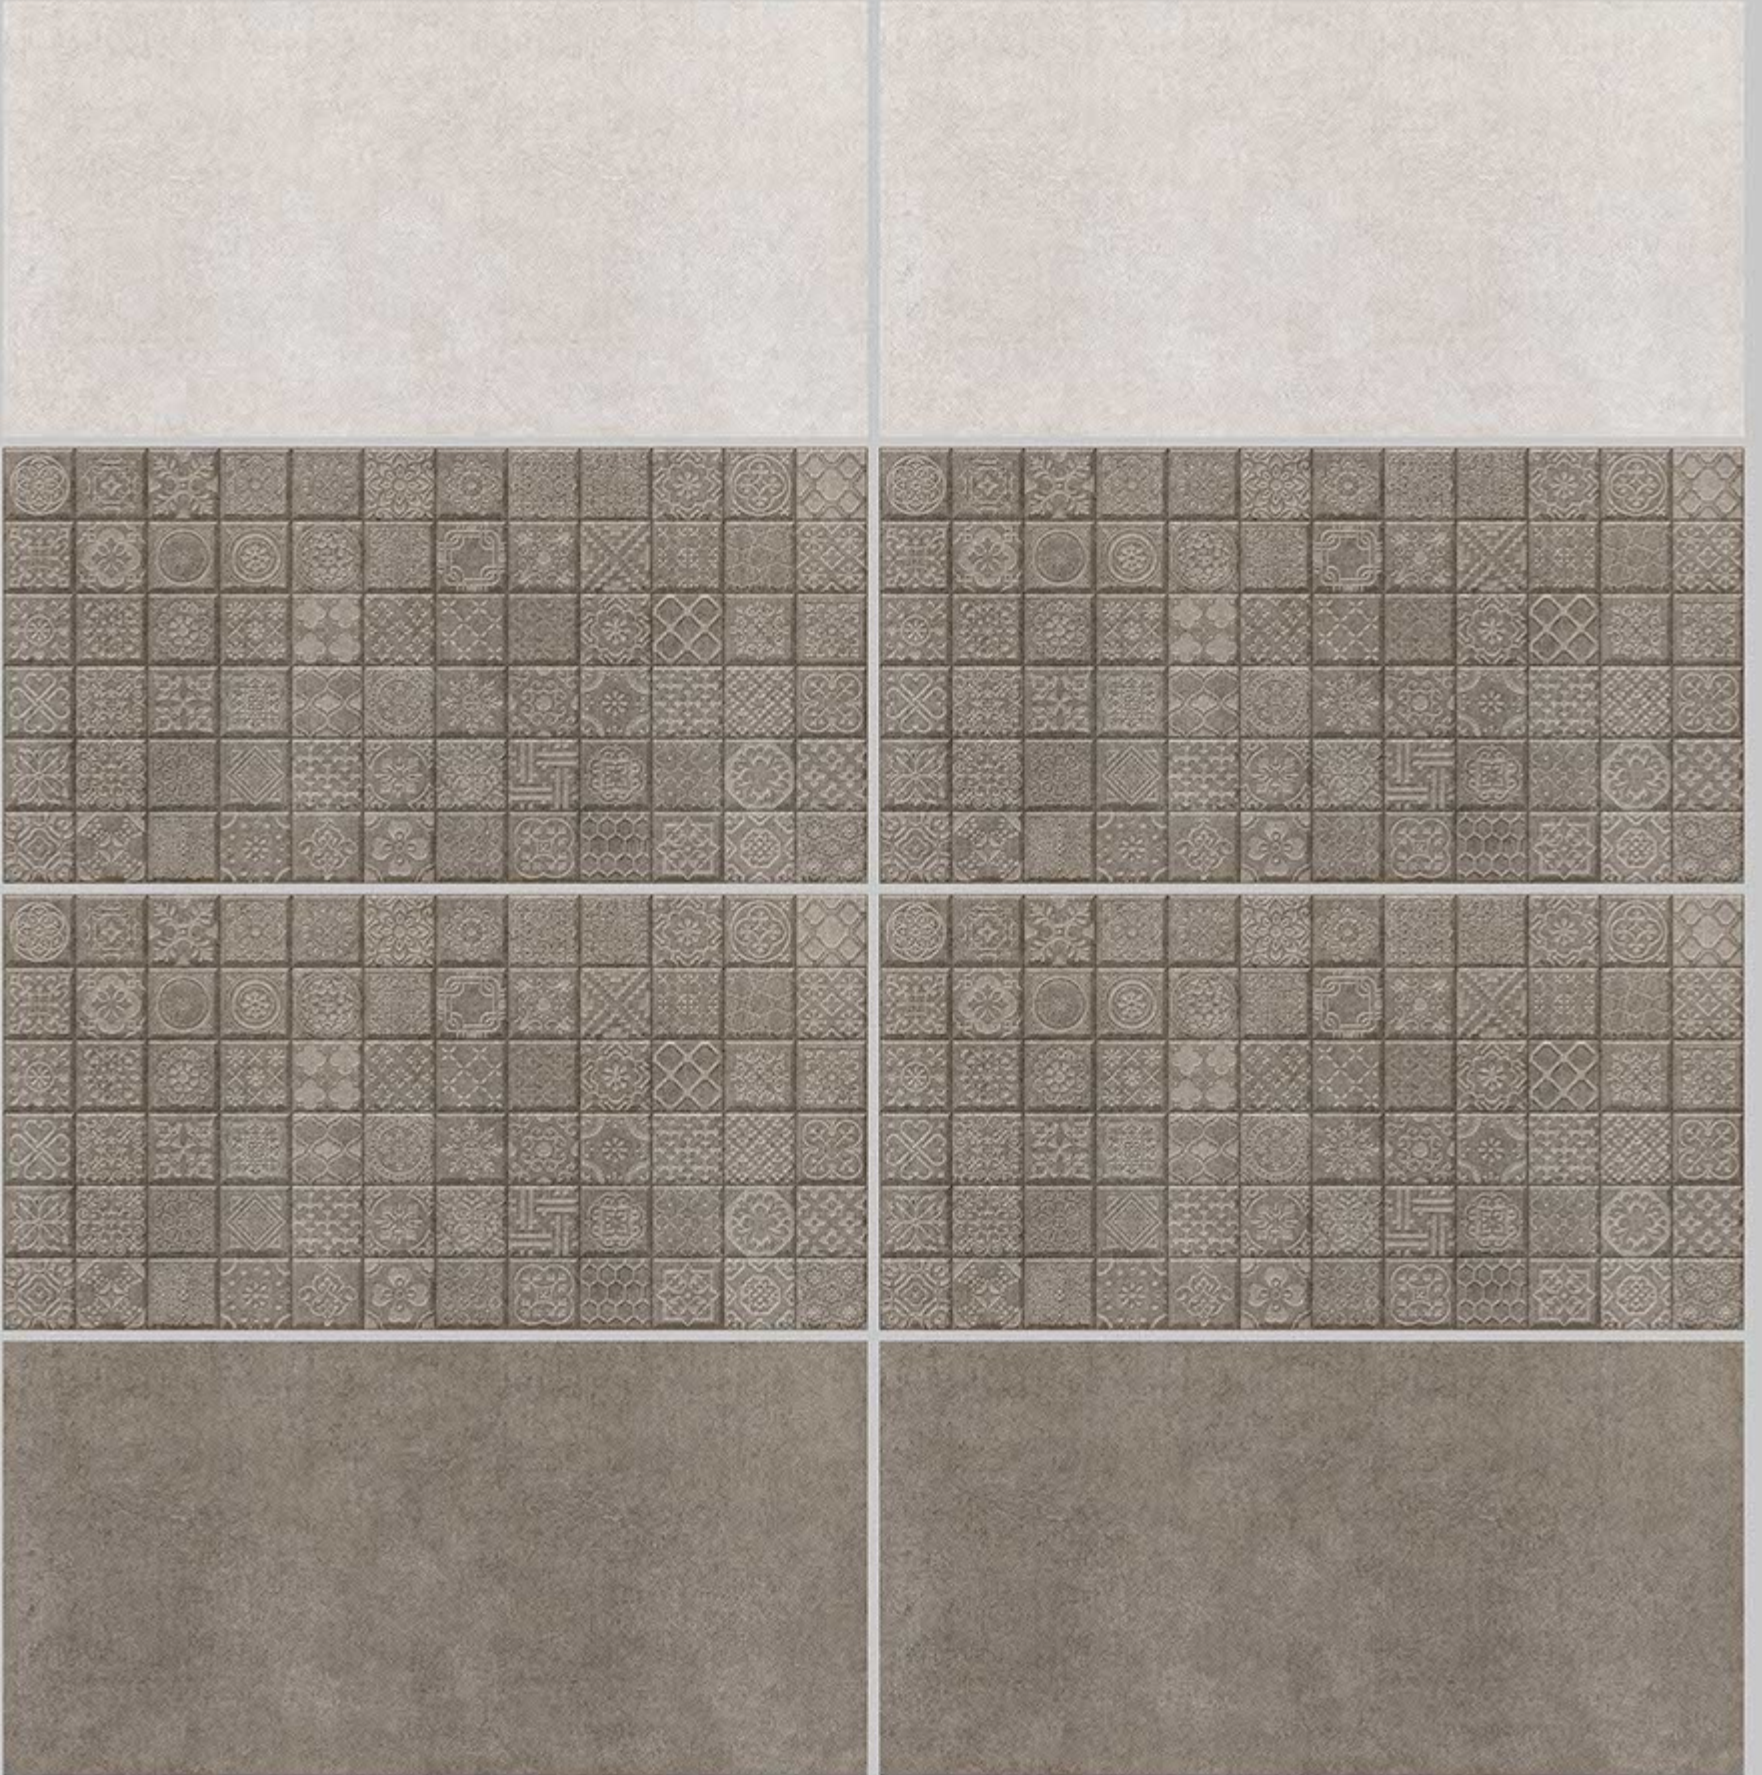

resistant to salts | eco sustainable | fire proof | frost proof | random desing

Finish:MATT

7012-LT

7012-HI-1

7012-HL-2

7012-DK

DIGITAL 300X  
WALL TILES 600mm

SKY WORLD CERAMIC