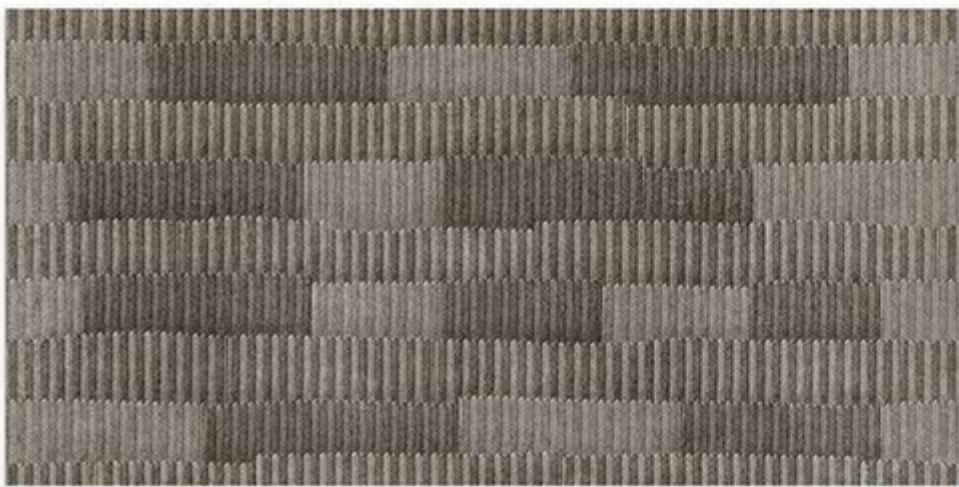

resistant to salts | eco sustainable | fire proof | frost proof | random desing

Finish:MATT

7012-HL-2

DIGITAL 300X
WALL TILES 600mm