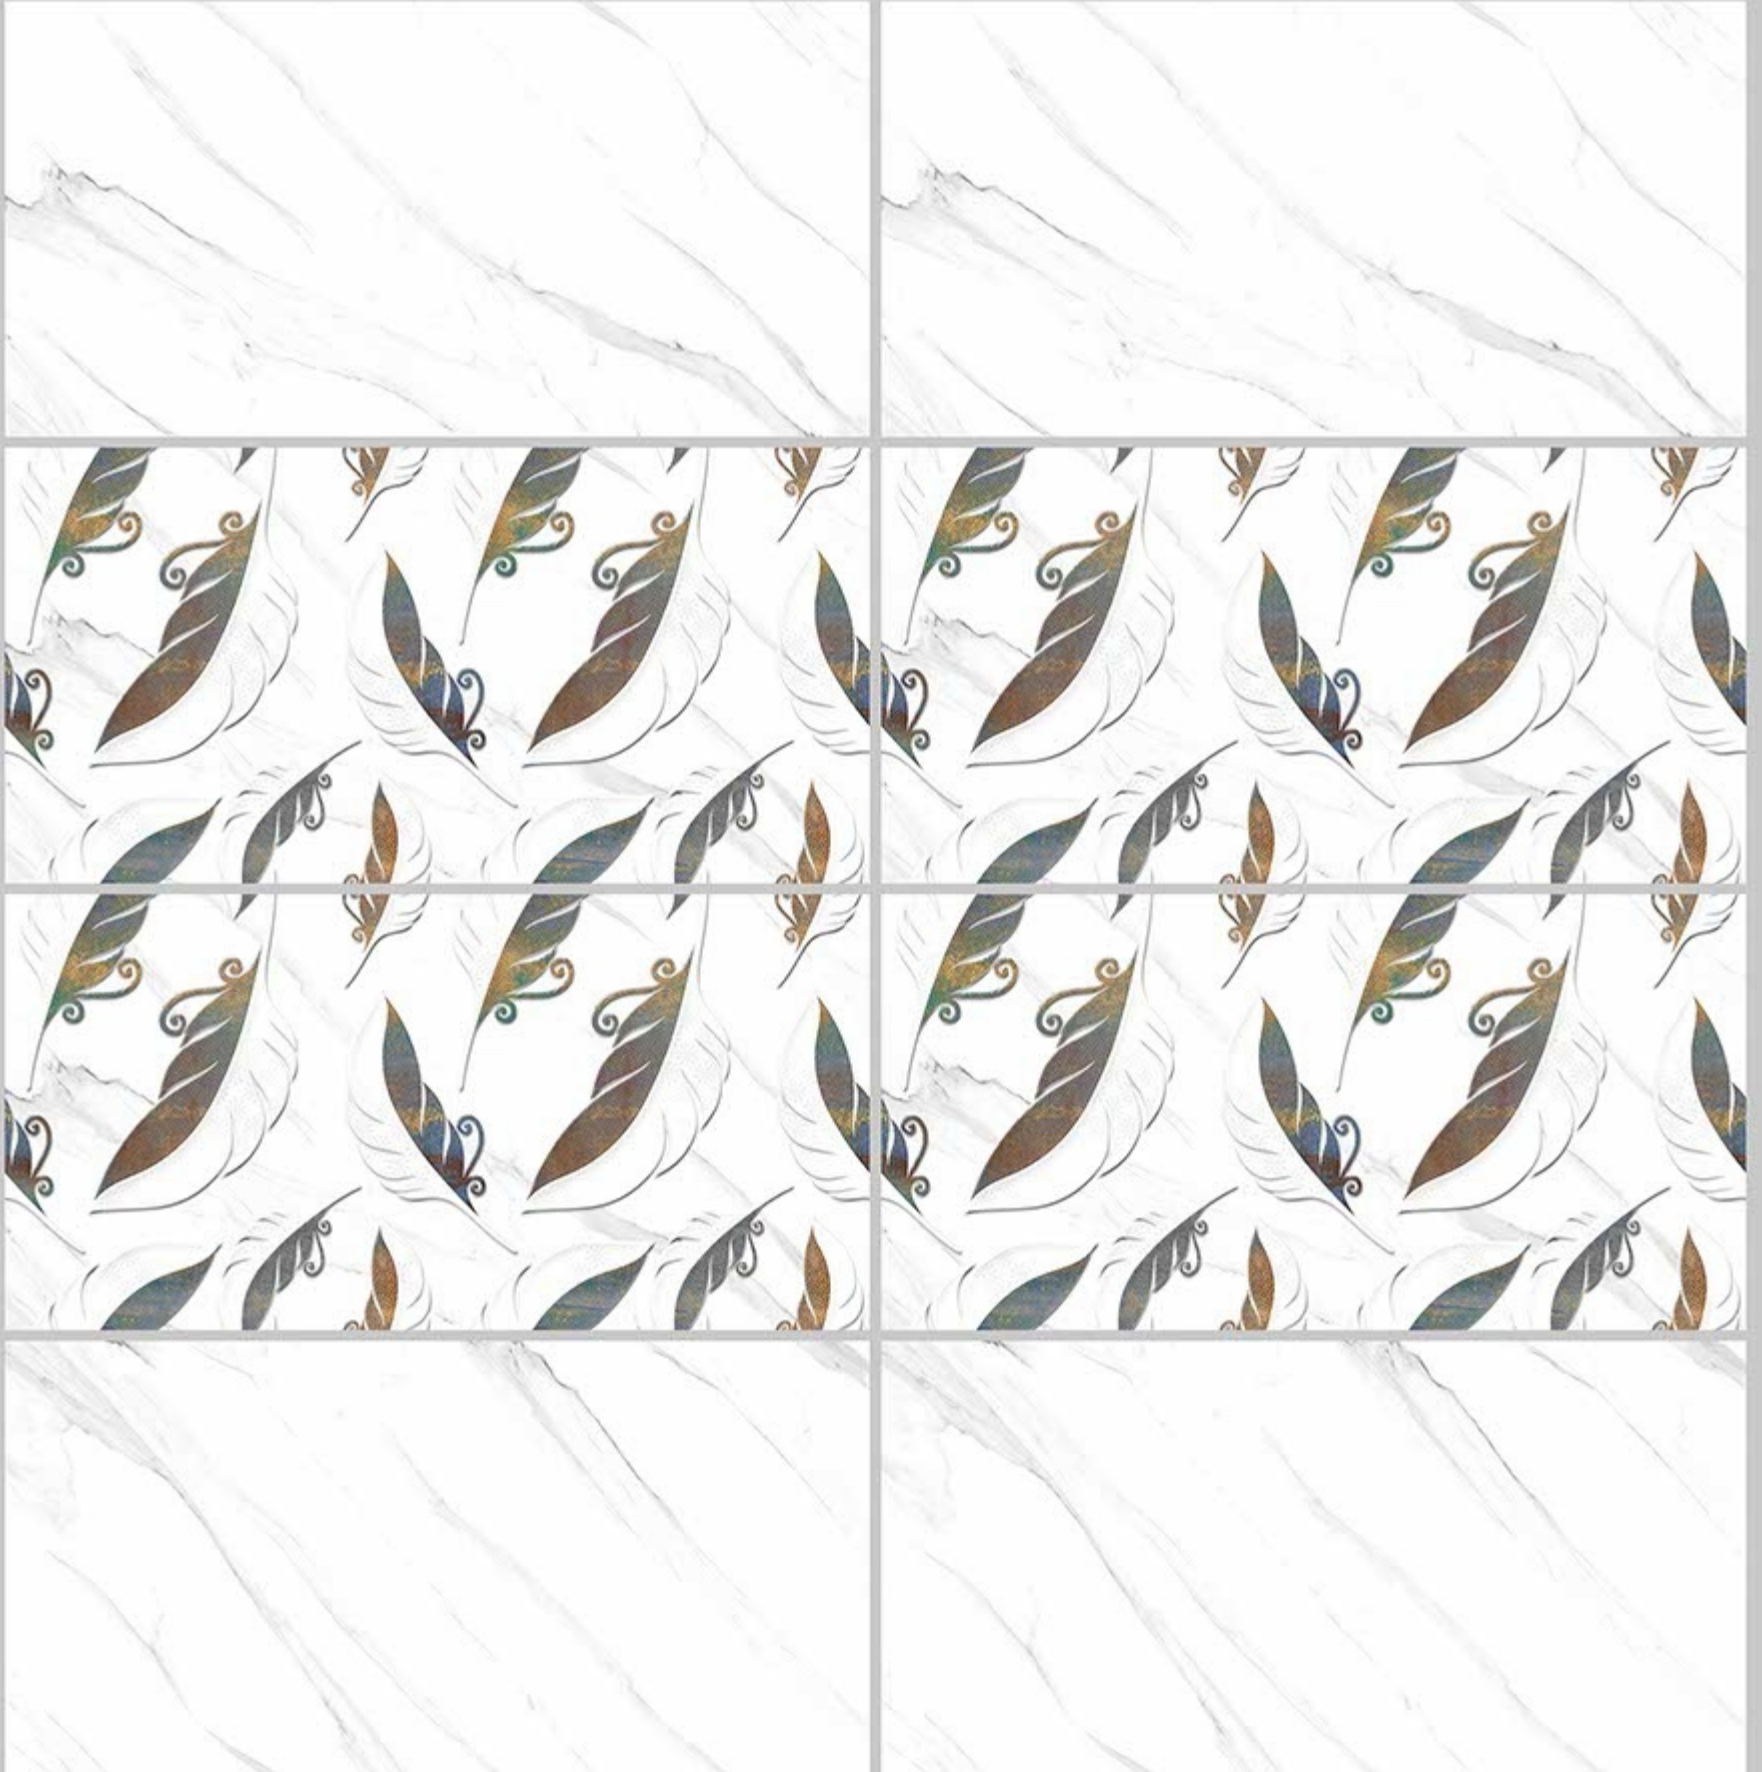

6262-LT

SKY WORLD CERAMIC