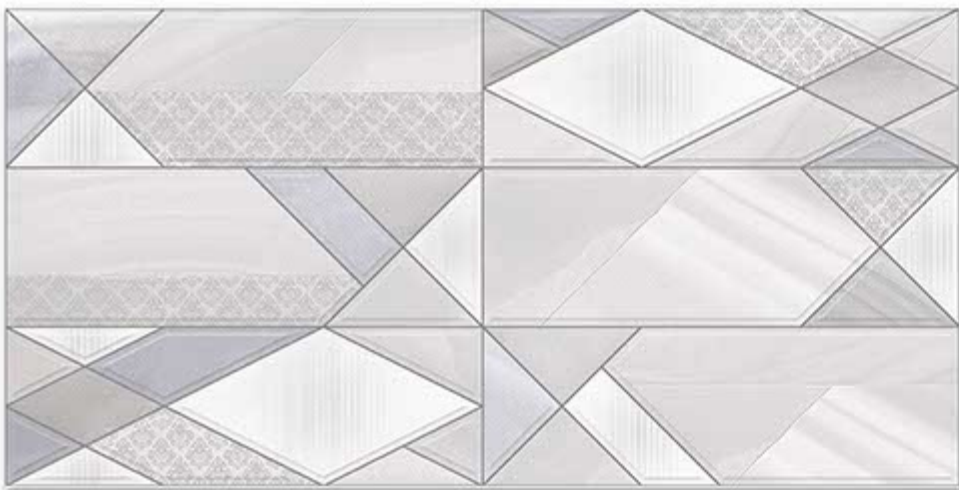

6267-HL-1

6267-HL-2