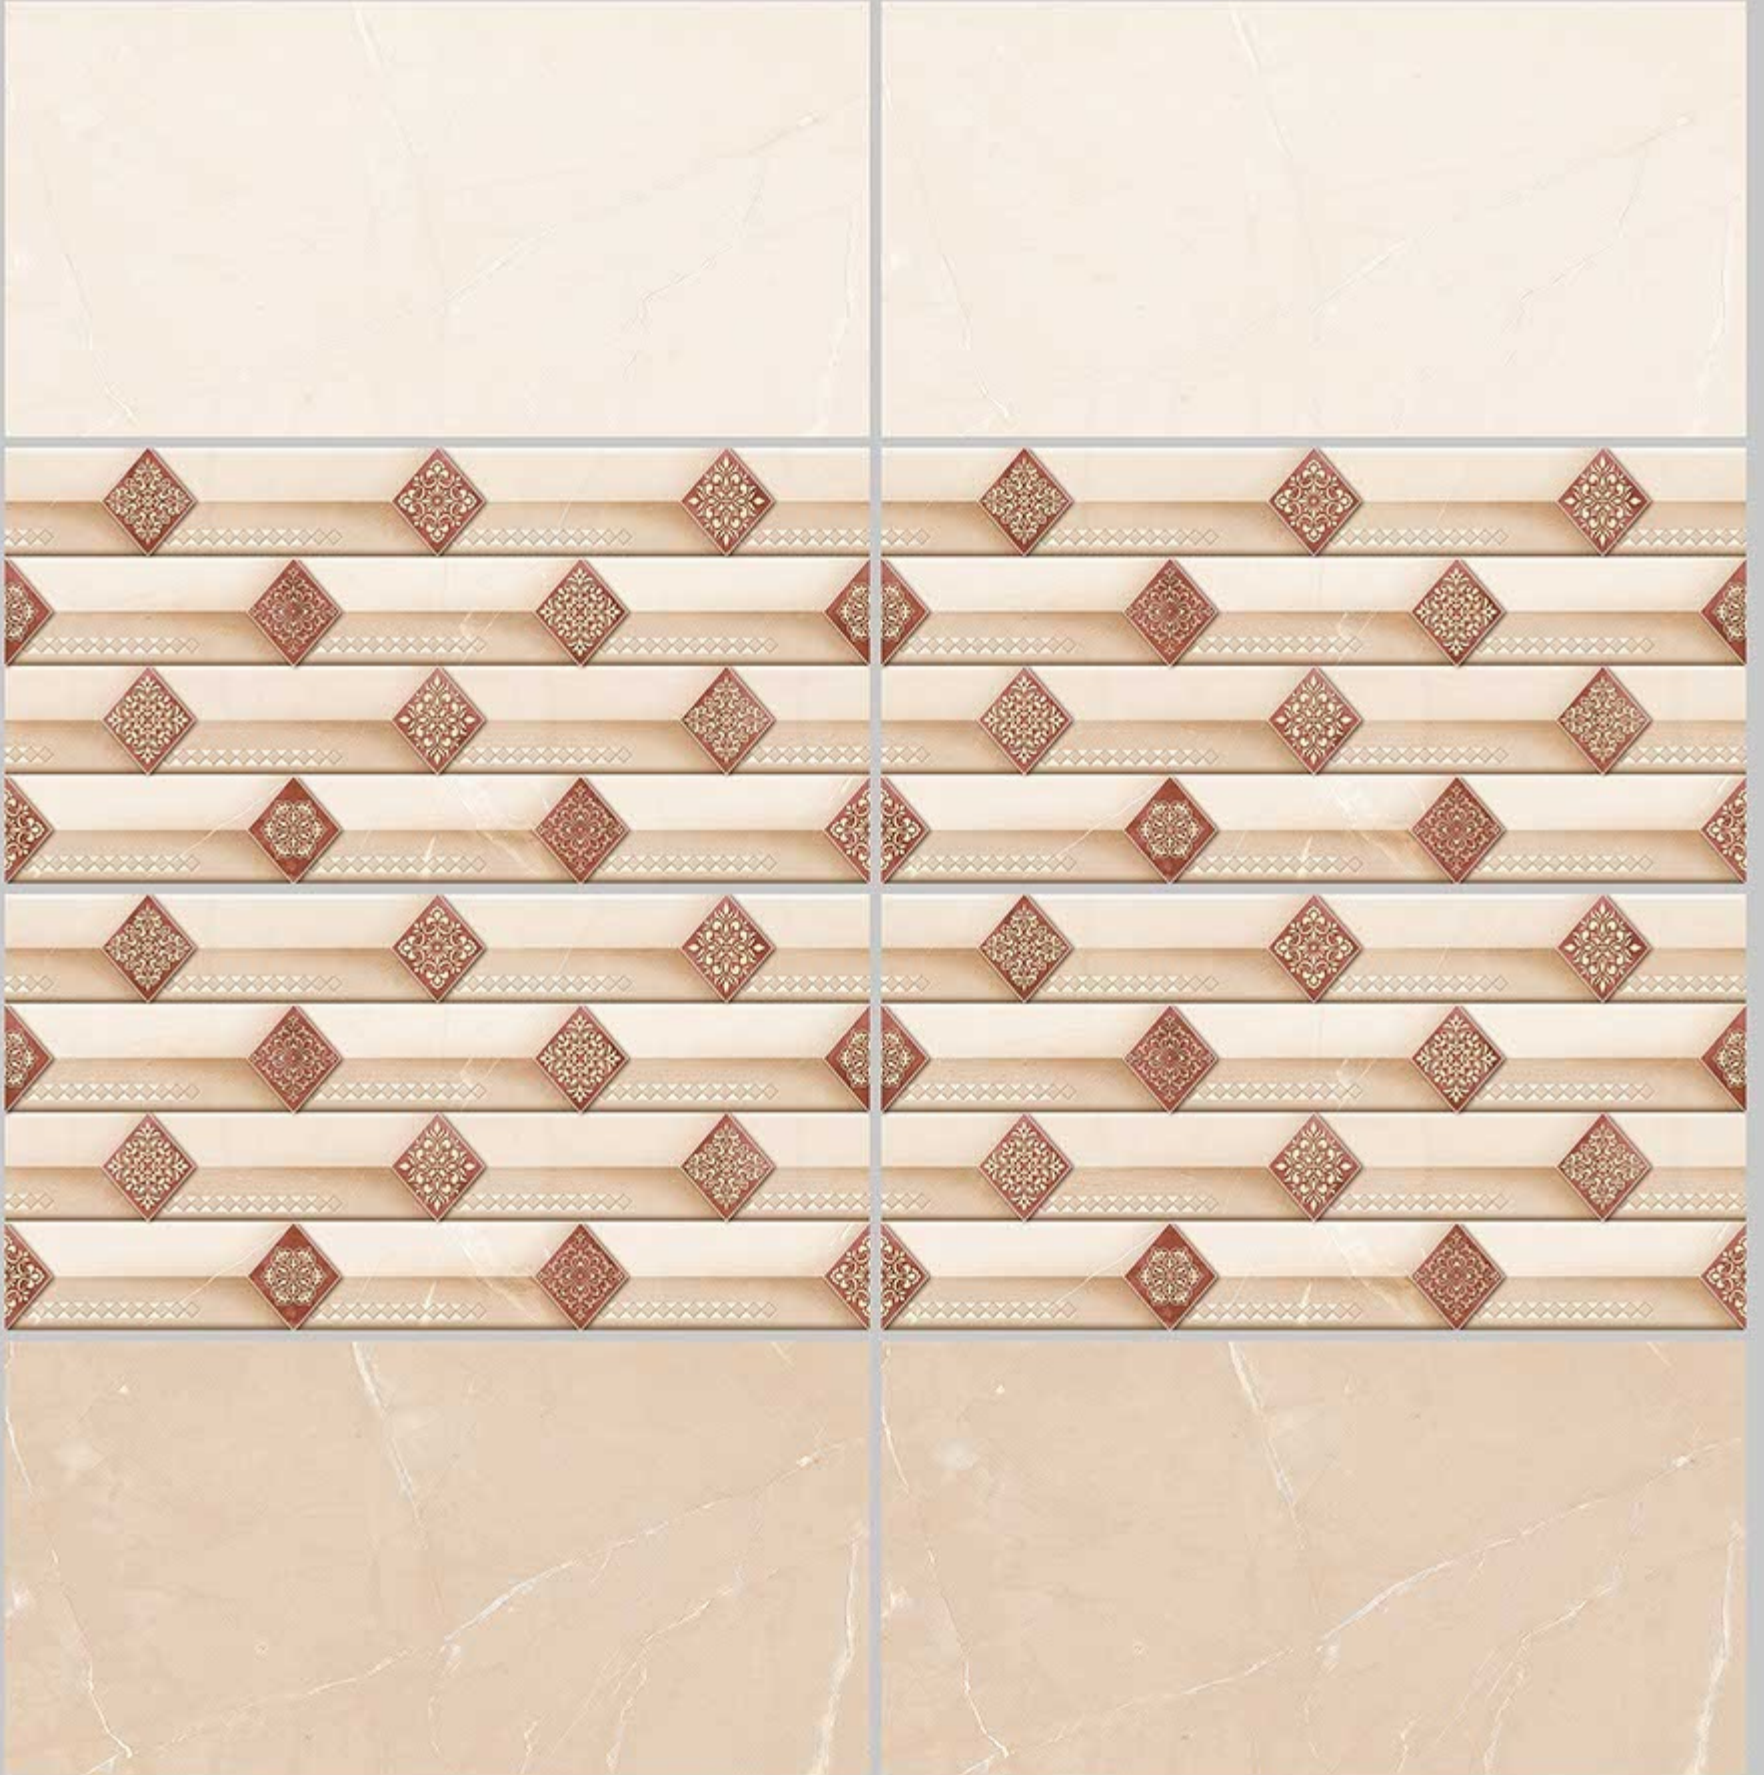

6258-DK

SKY WORLD CERAMIC