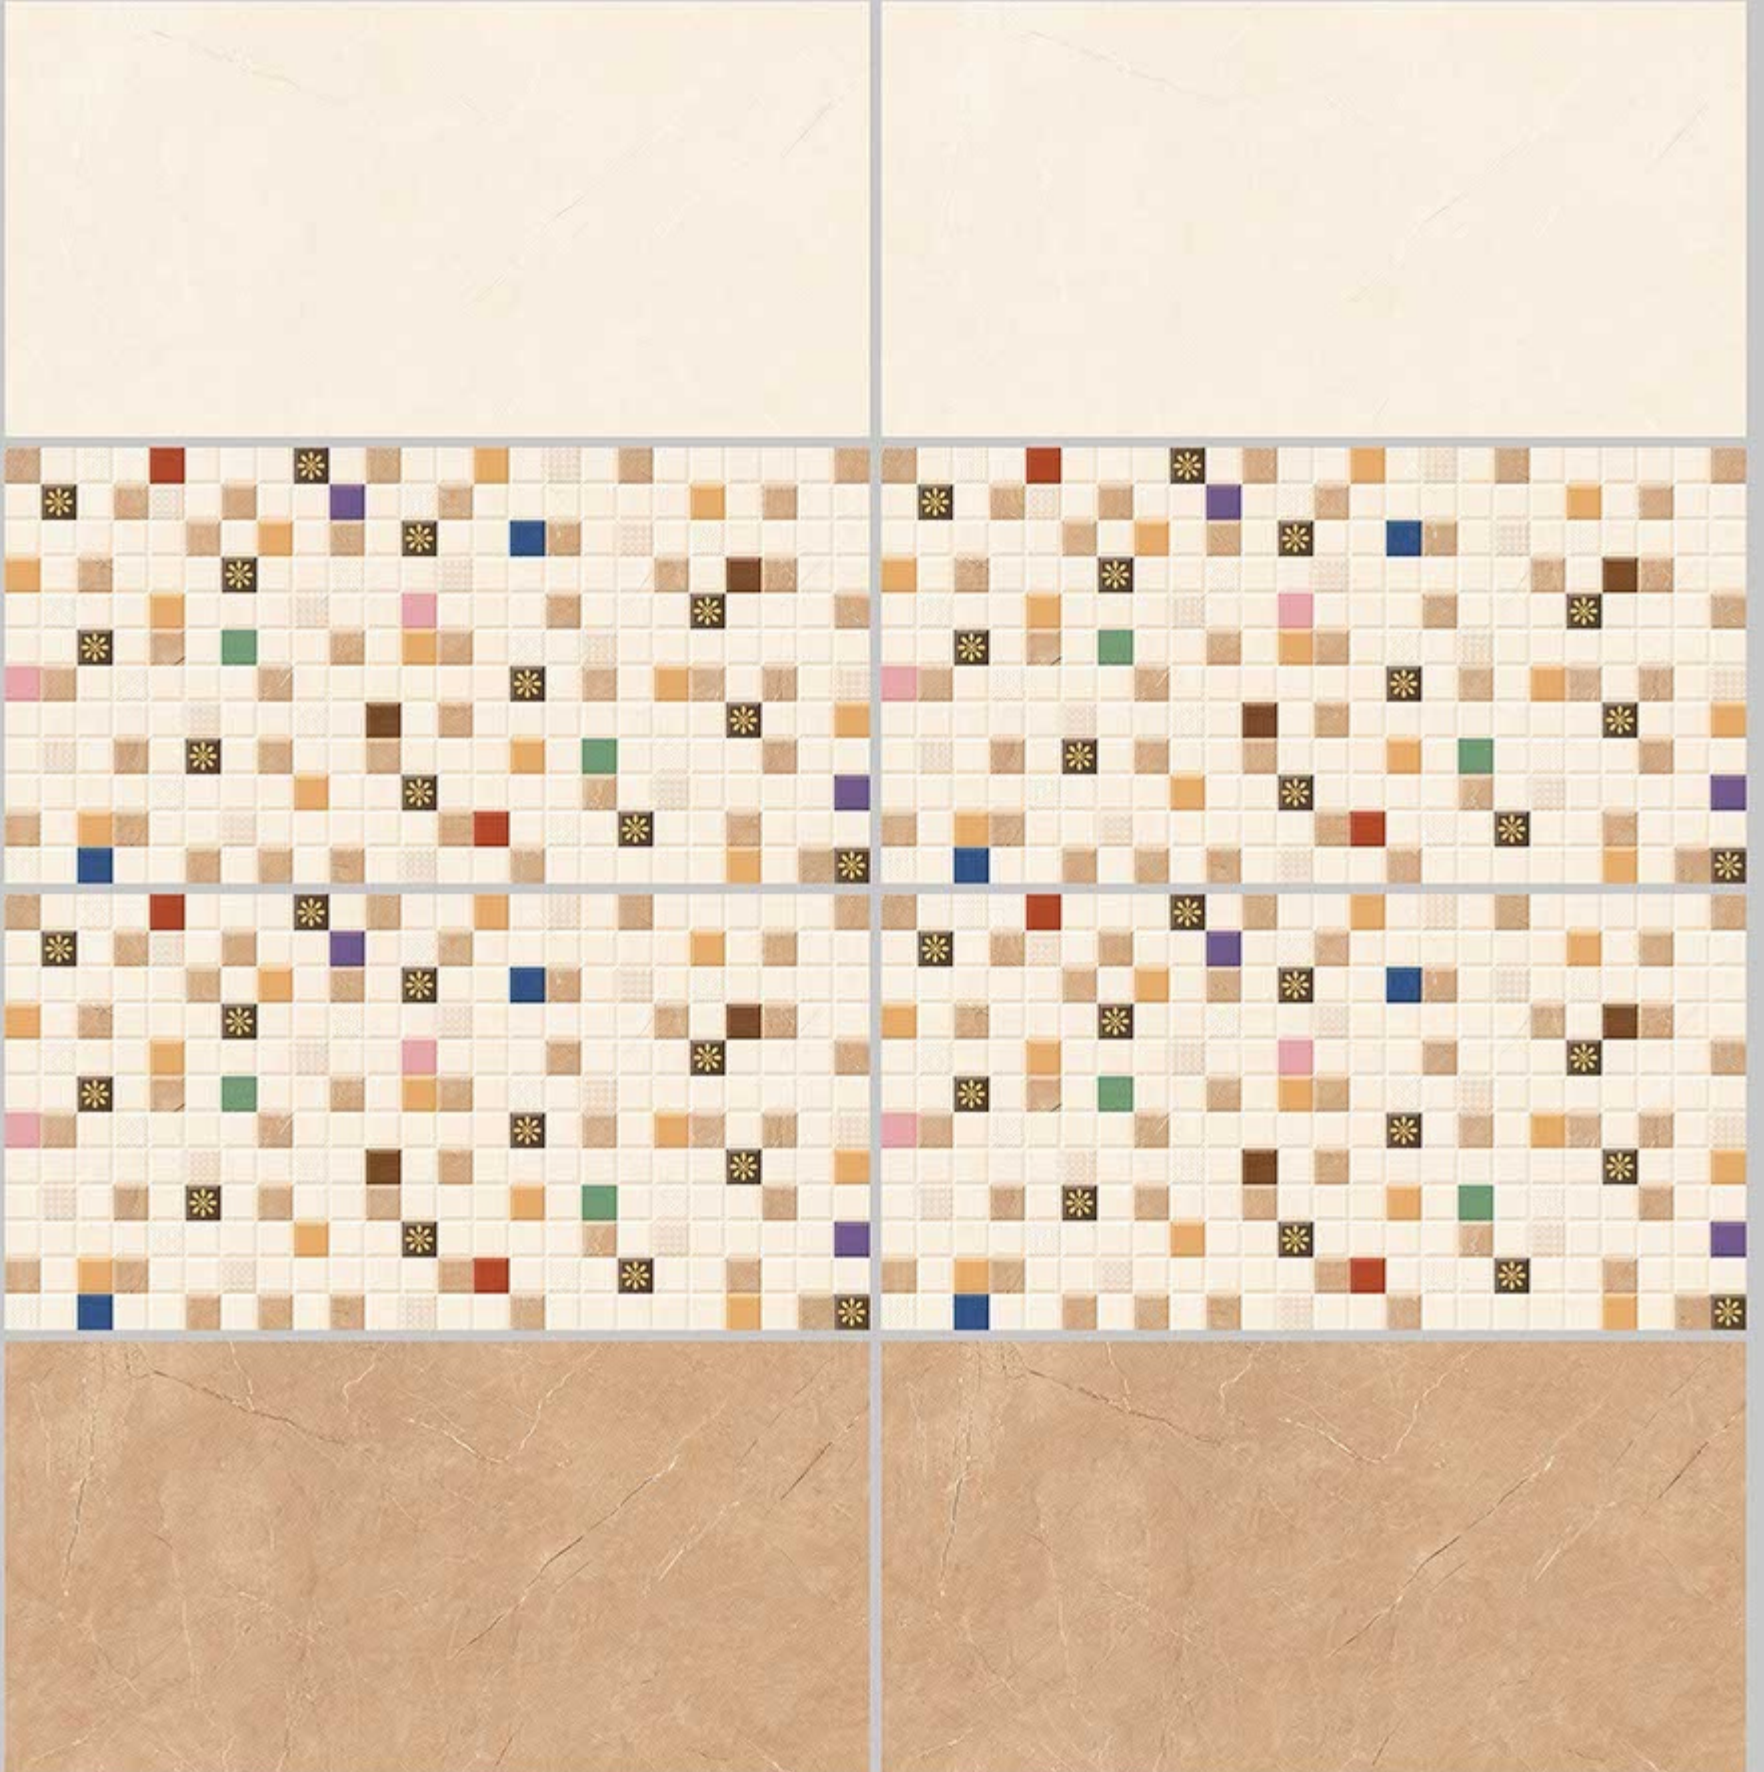

6273-HL-1

6273-HL-2

6273-DK

DIGITAL 300X
WALL TILES 600mm

SKY WORLD CERAMIC

Tile Shown
6273

resistant to salts | eco sustainable | fire proof | frost proof | random desing

Finish:Glossy