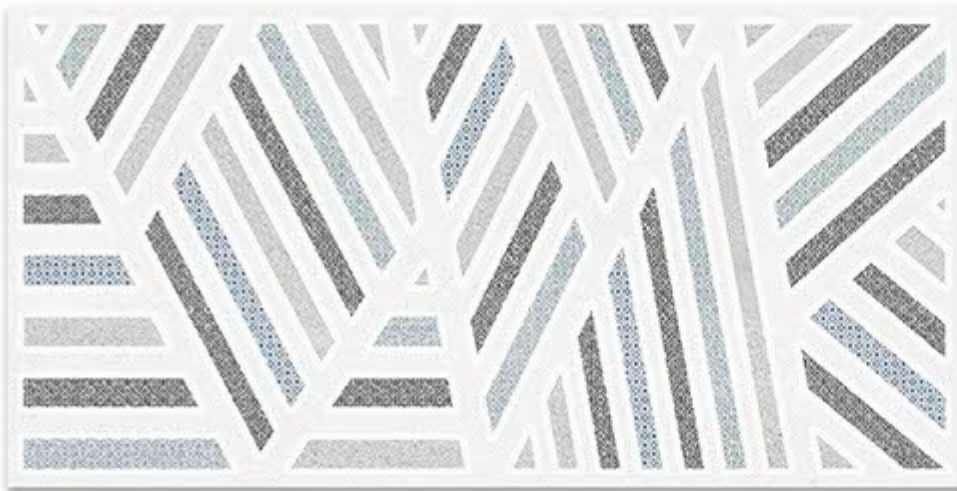

SKY WORLD CERAMIC

Tile Shown
6256

resistant to salts | eco sustainable | fire proof | frost proof | random desing

Finish:Glossy

6257-LT

6257-HL-1

6257-DK

DIGITAL 300X
WALL TILES 600mm