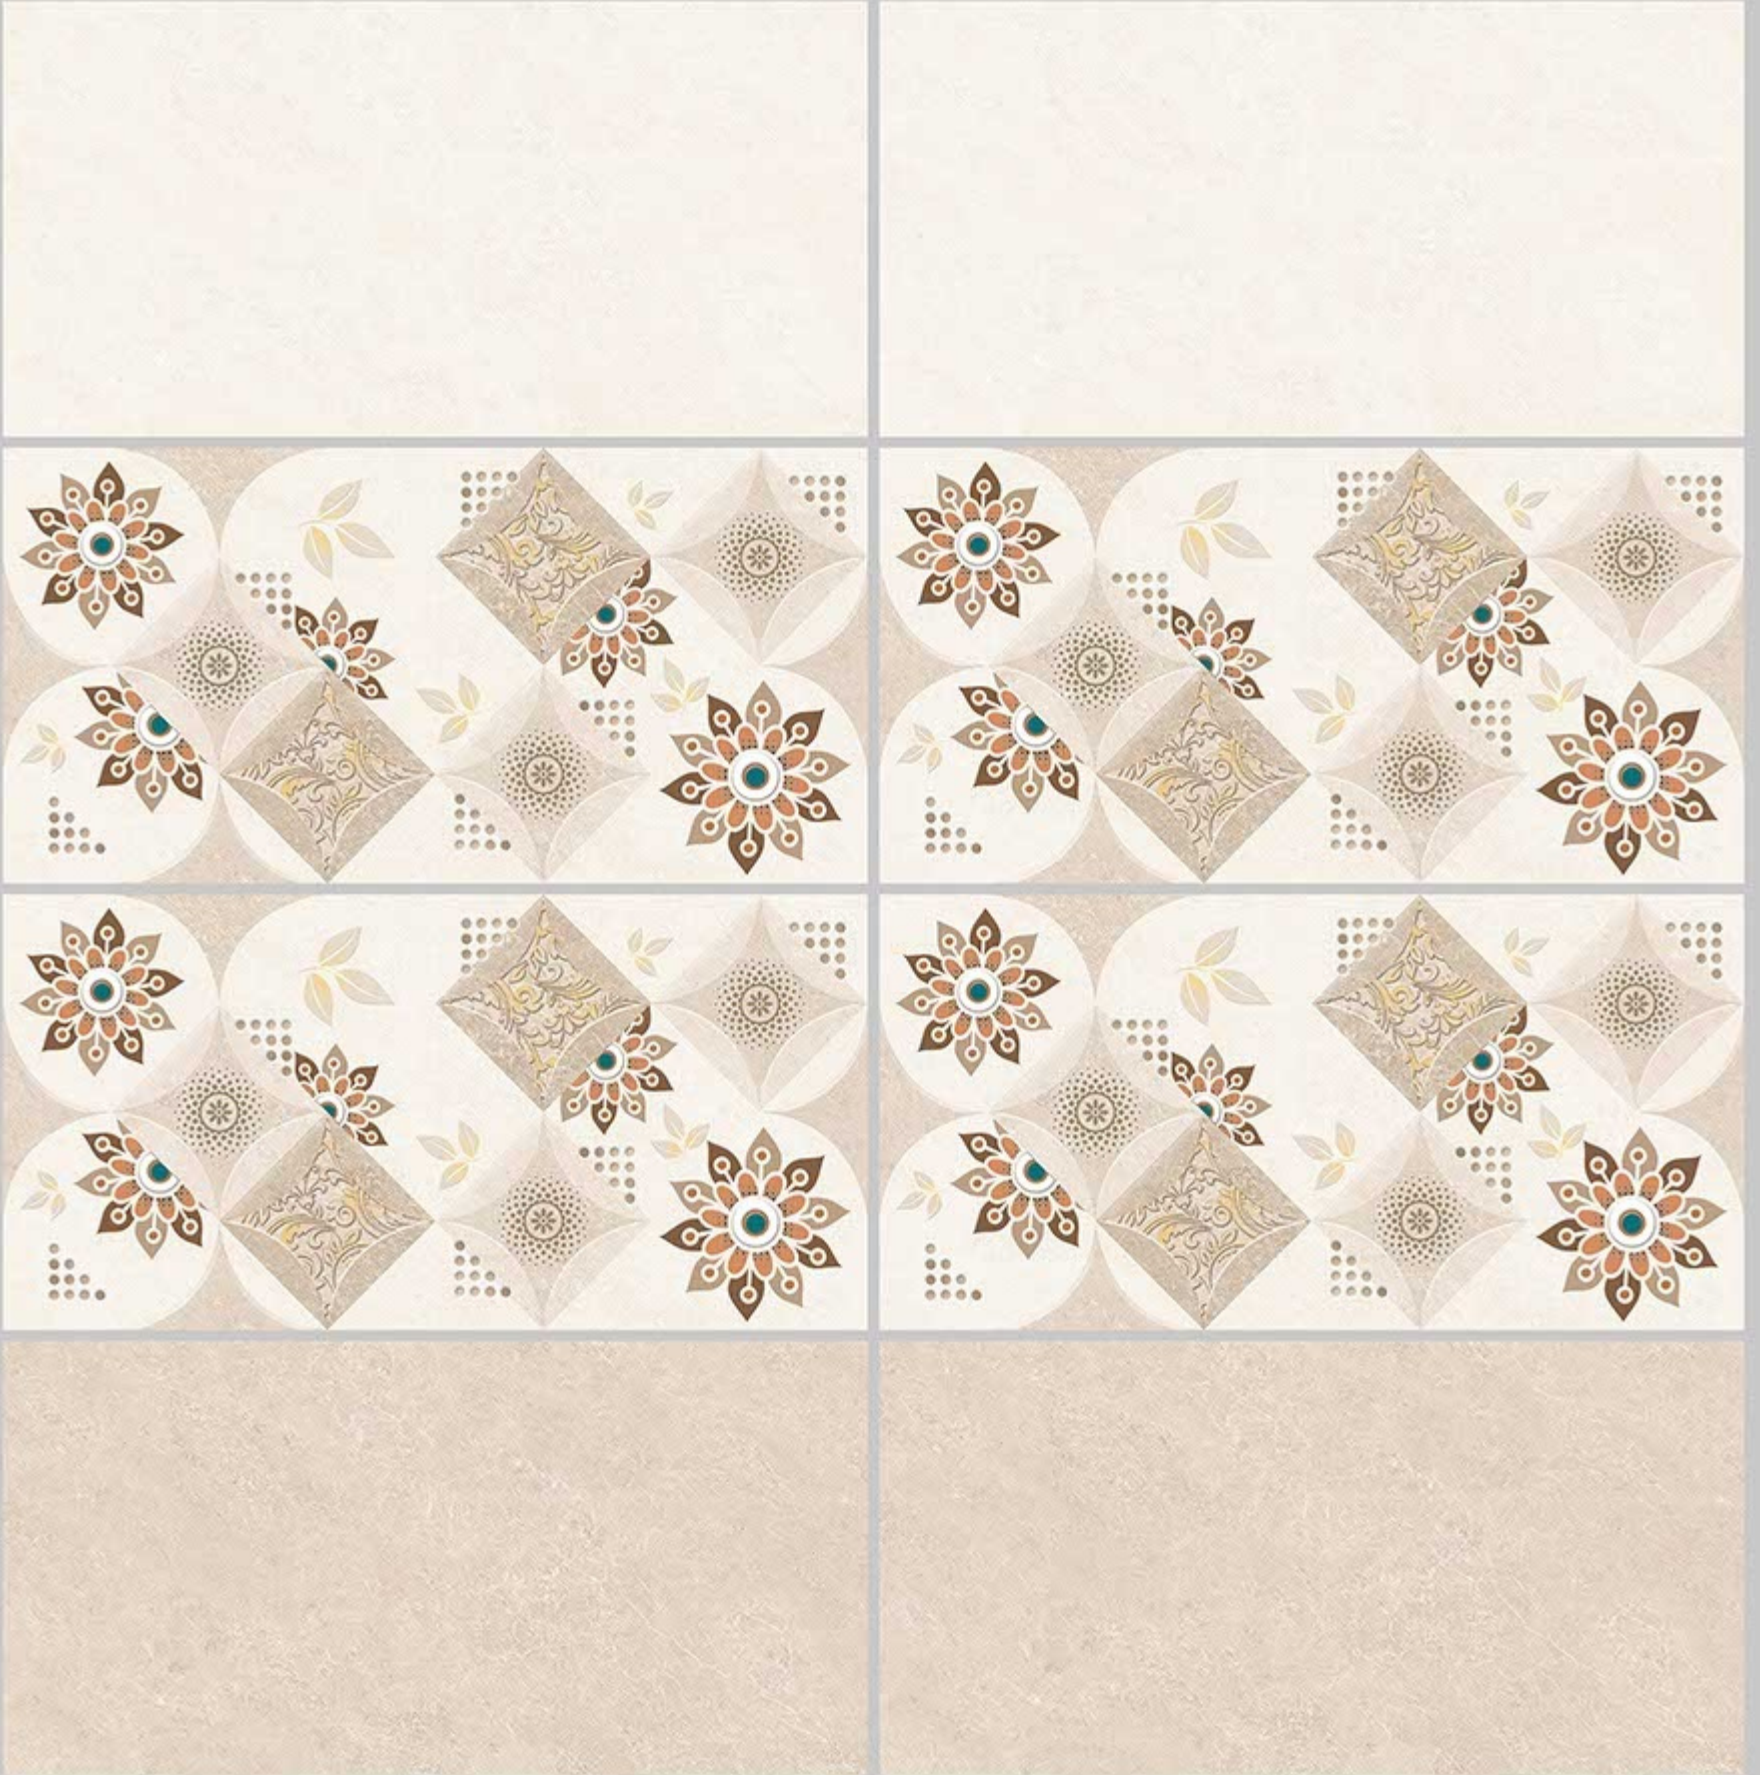

6260-DK

SKY WORLD CERAMIC