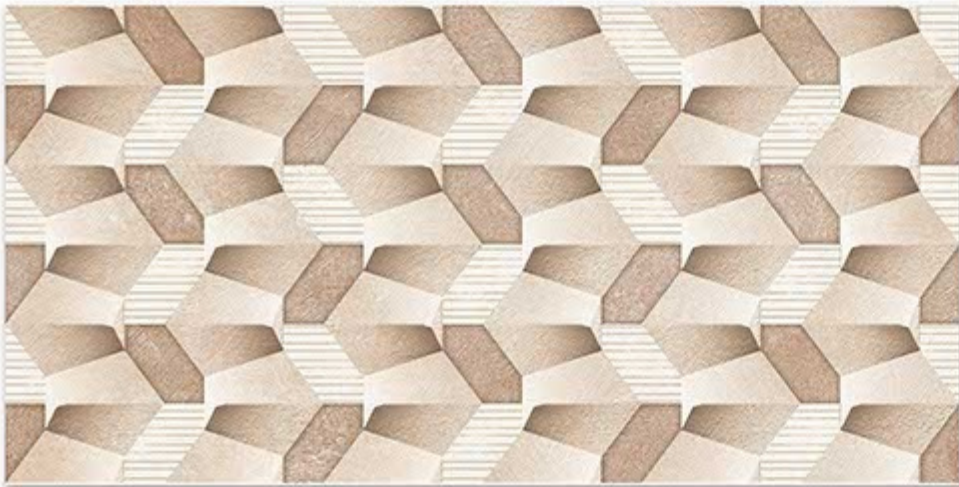

SKY WORLD CERAMIC

Tile Shown
6269

resistant to salts | eco sustainable | fire proof | frost proof | random desing

Finish:Glossy

6270-LT

6270-HL-1

6270-HL-2

6270-DK