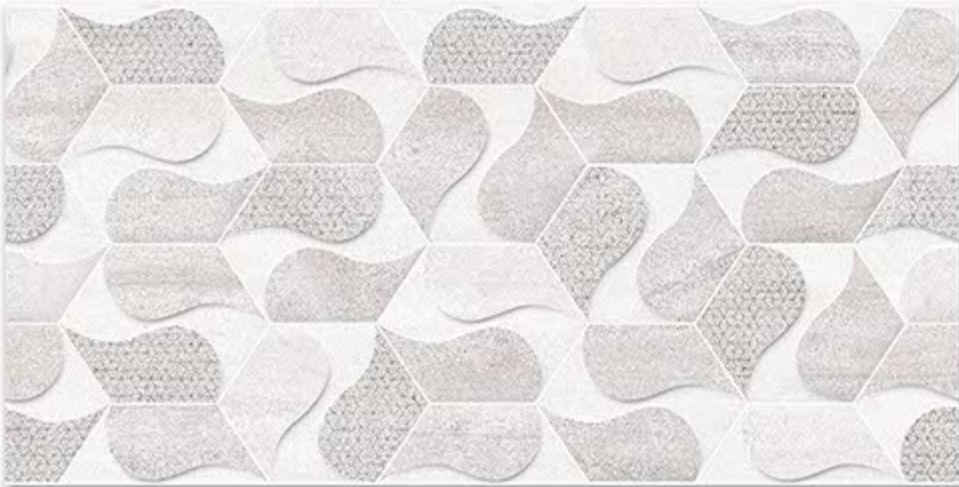

DIGITAL 300X
WALL TILES 600mm

SKY WORLD CERAMIC

Tile Shown
6262

resistant to salts | eco sustainable | fire proof | frost proof | random desing

Finish:Glossy

6263-LT

6263-HL-1

6263-HL-2