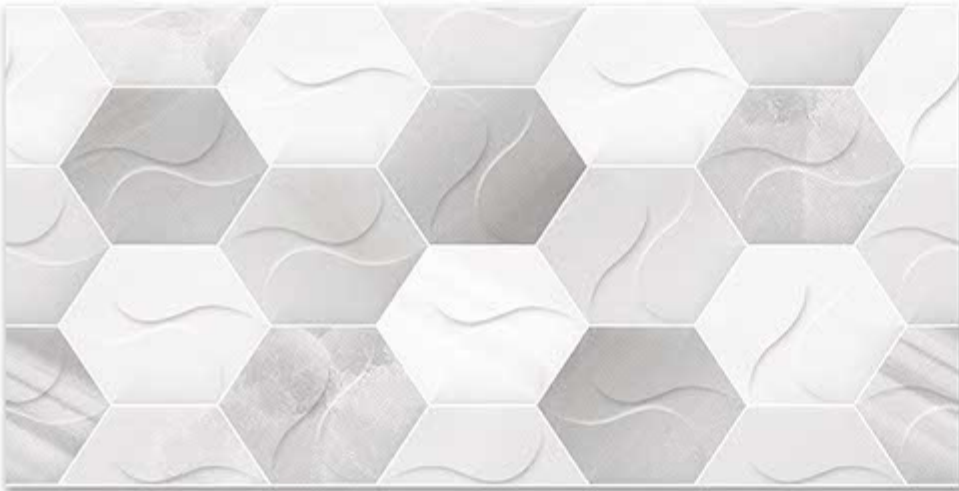

6267-LT

6267-HL-1