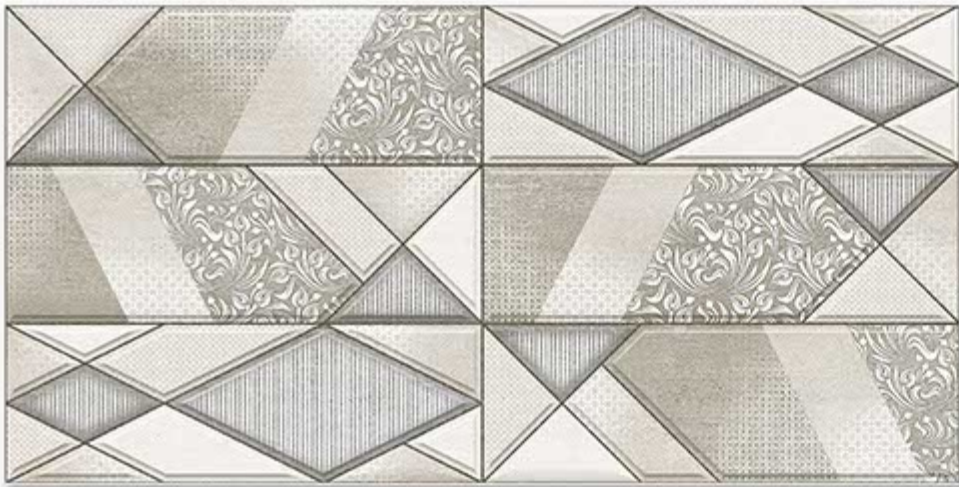

6274-HL-1

6274-HL-2