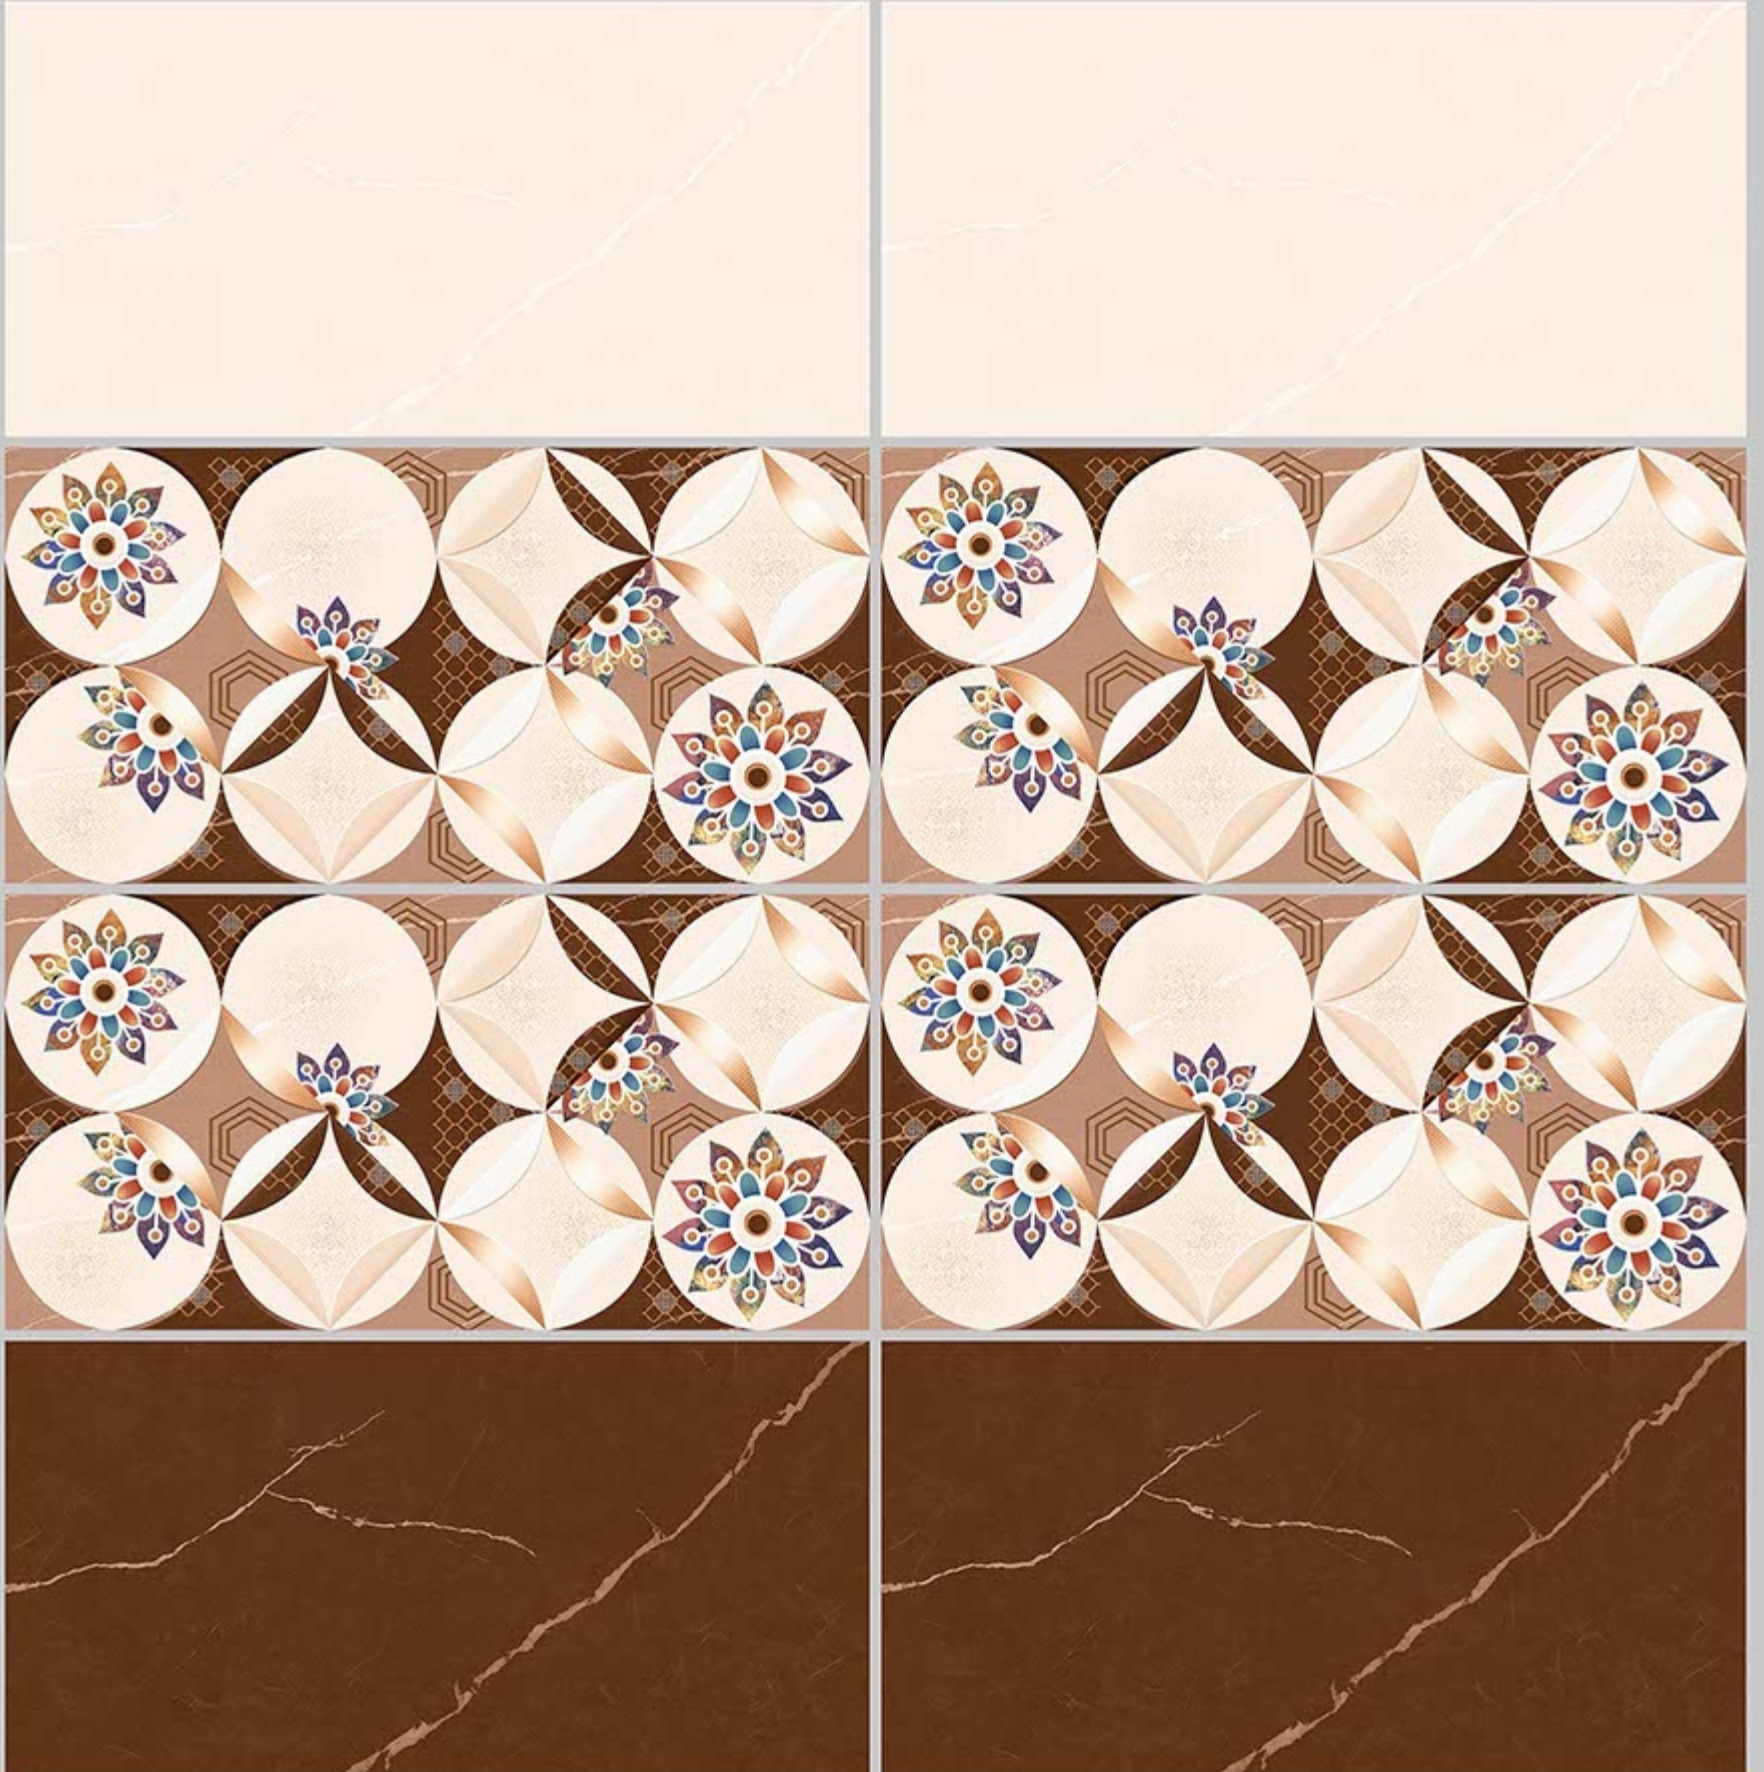

6266-LT

6266-HL-1

6266-HL-2

6266-DK

DIGITAL 300X
WALL TILES 600mm

SKY WORLD CERAMIC

Tile Shown
6266

resistant to salts | eco sustainable | fire proof | frost proof | random desing