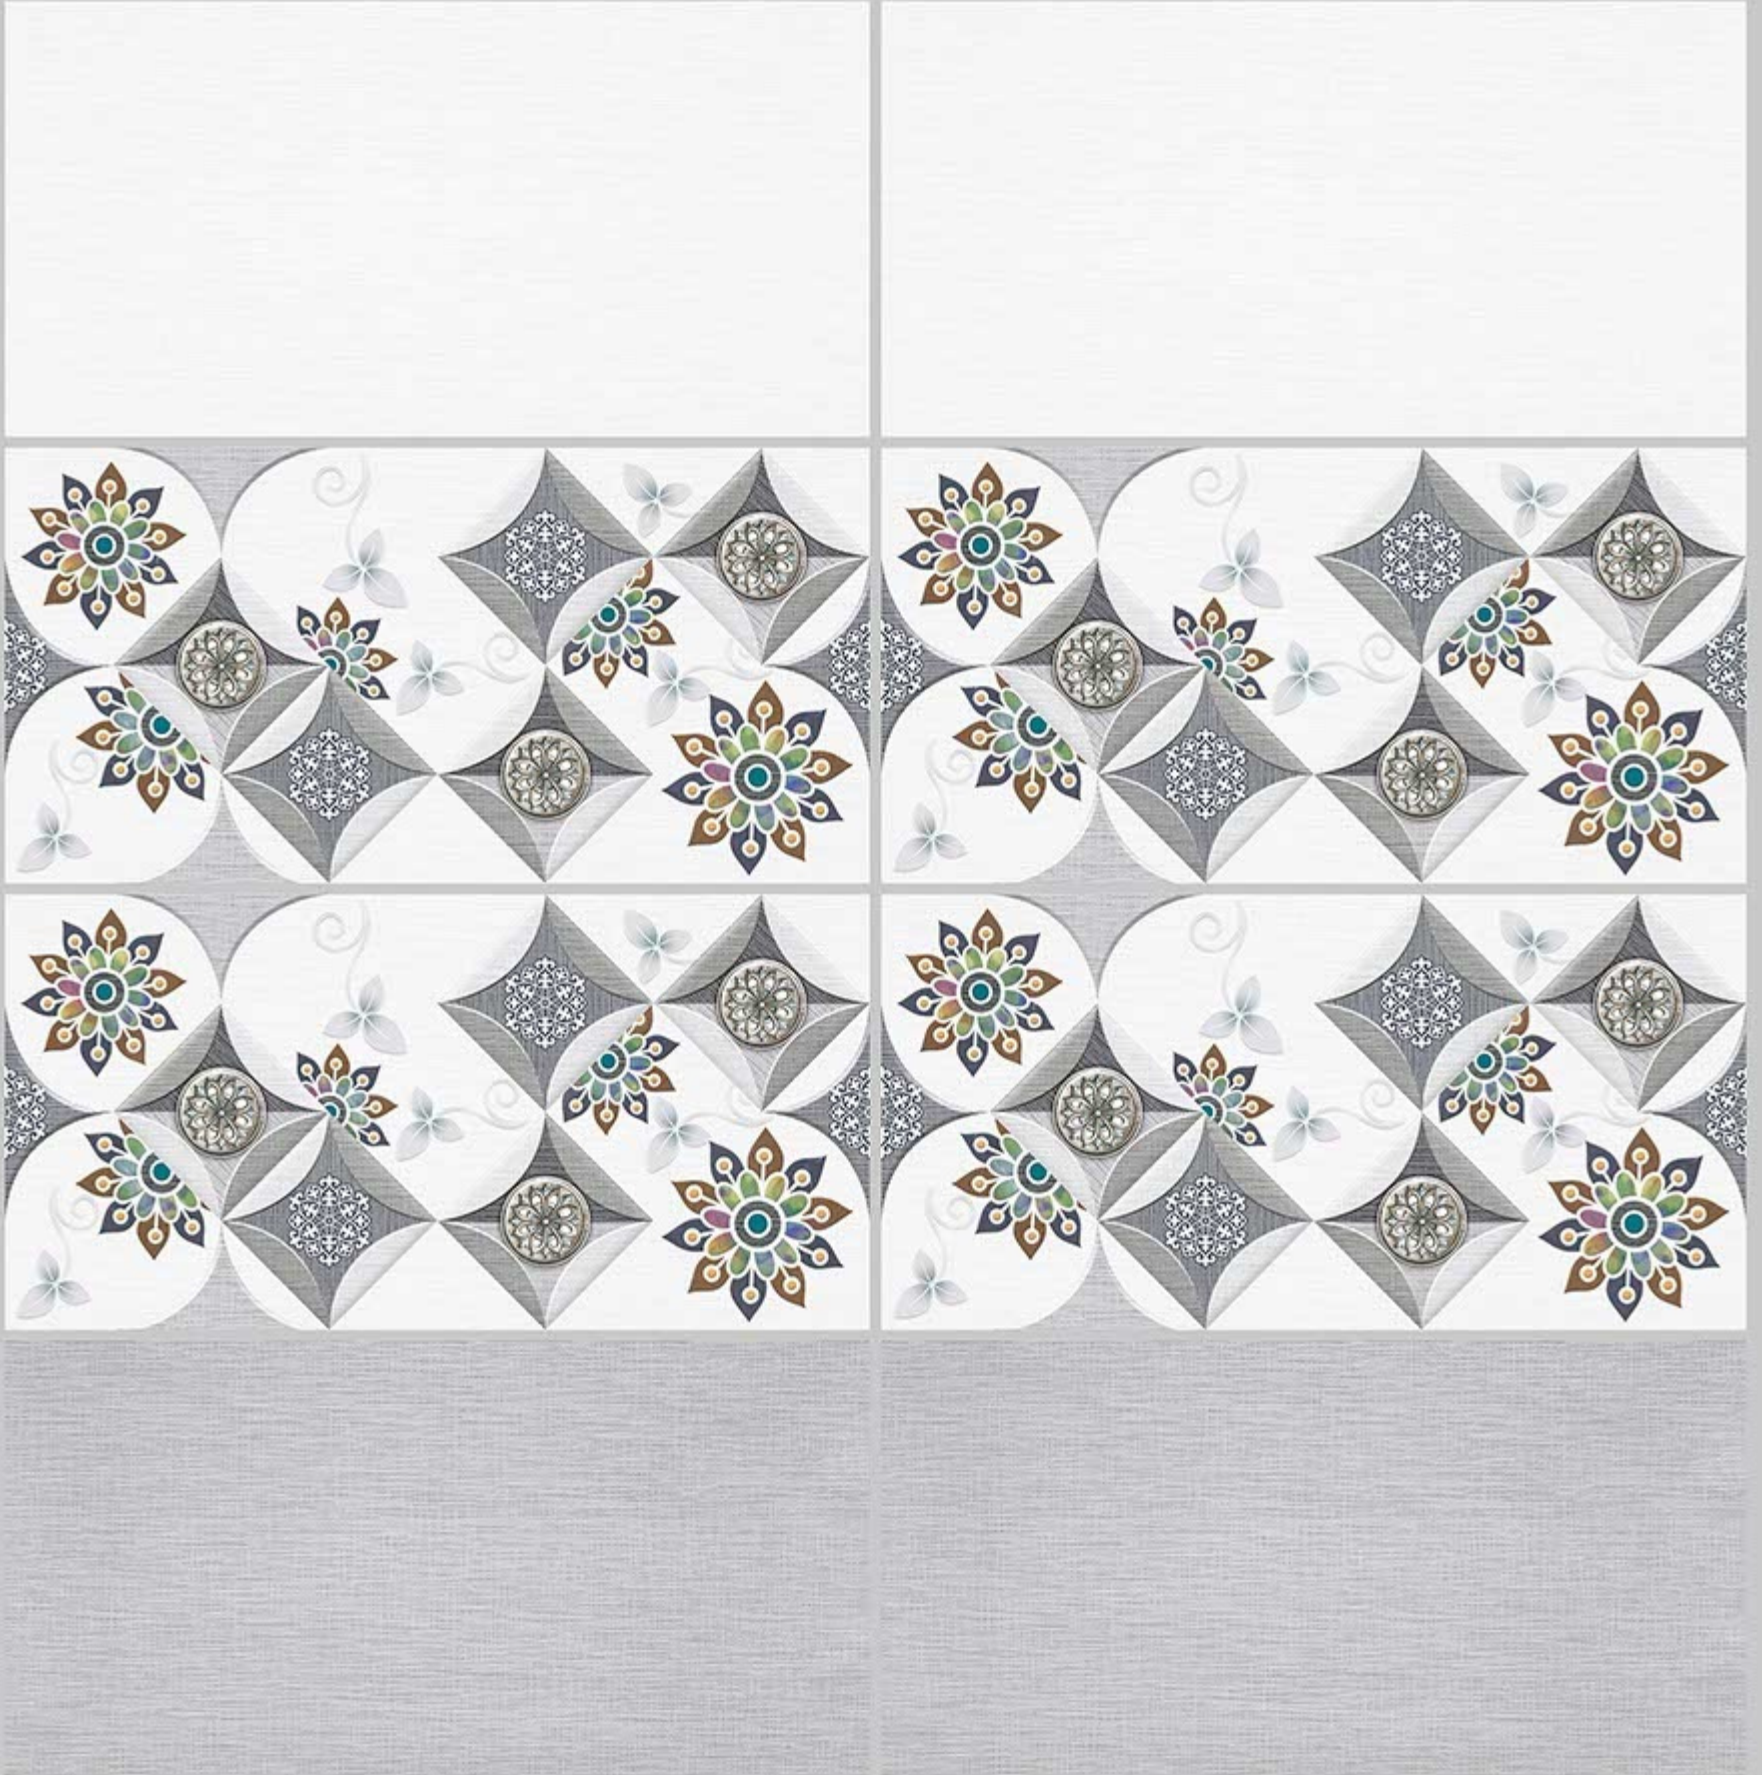

6252-DK

SKY WORLD CERAMIC