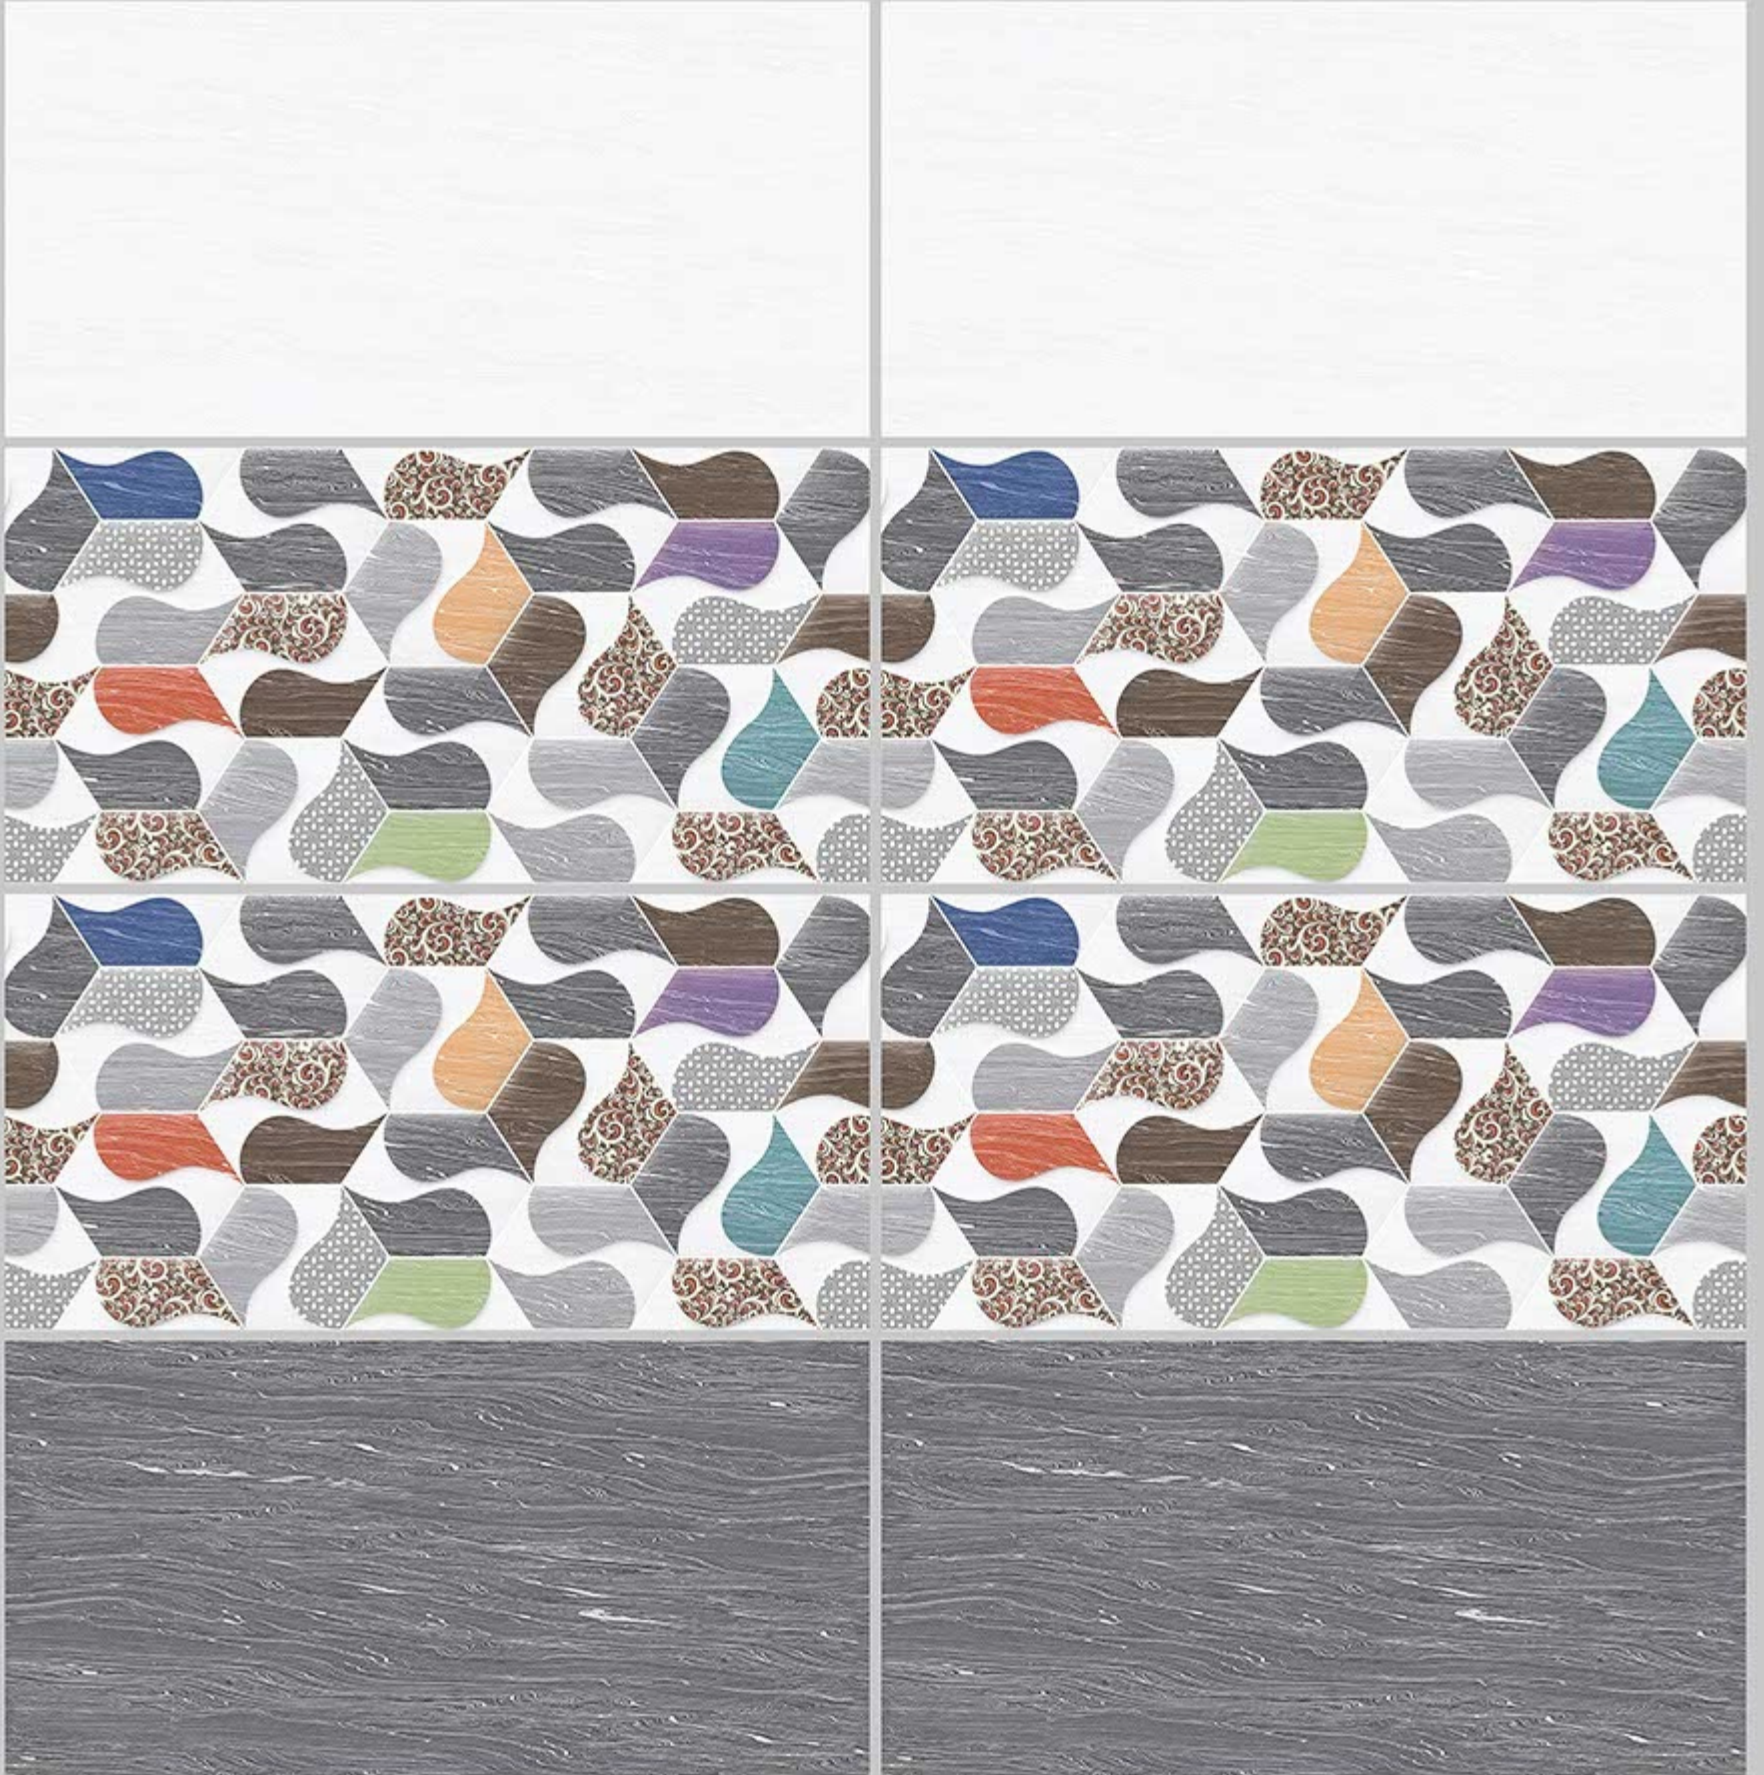

6255-DK

SKY WORLD CERAMIC