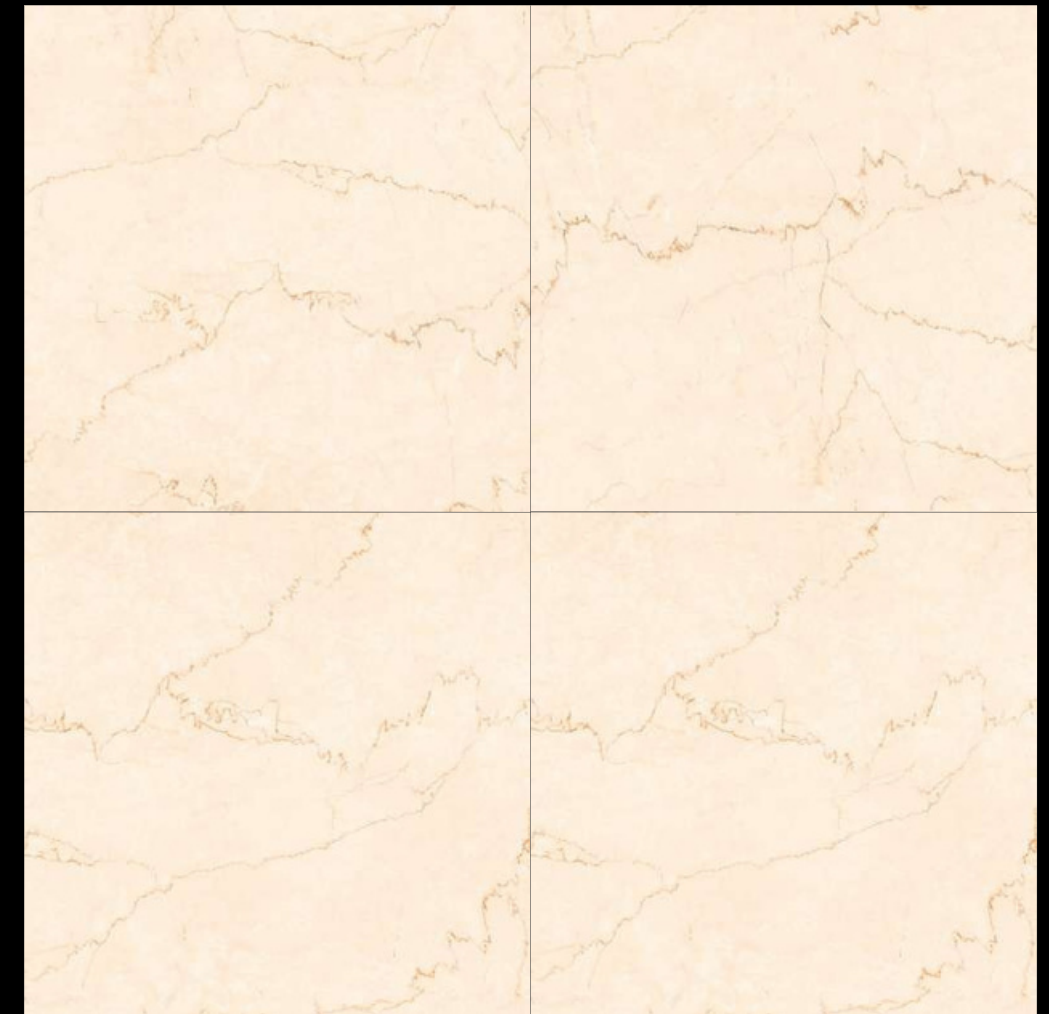

MARBLE

SERIES

Design

BOTOCHINO BEIGE

RANDOM - 03

FINISH - GLOSSY

600X
600MM