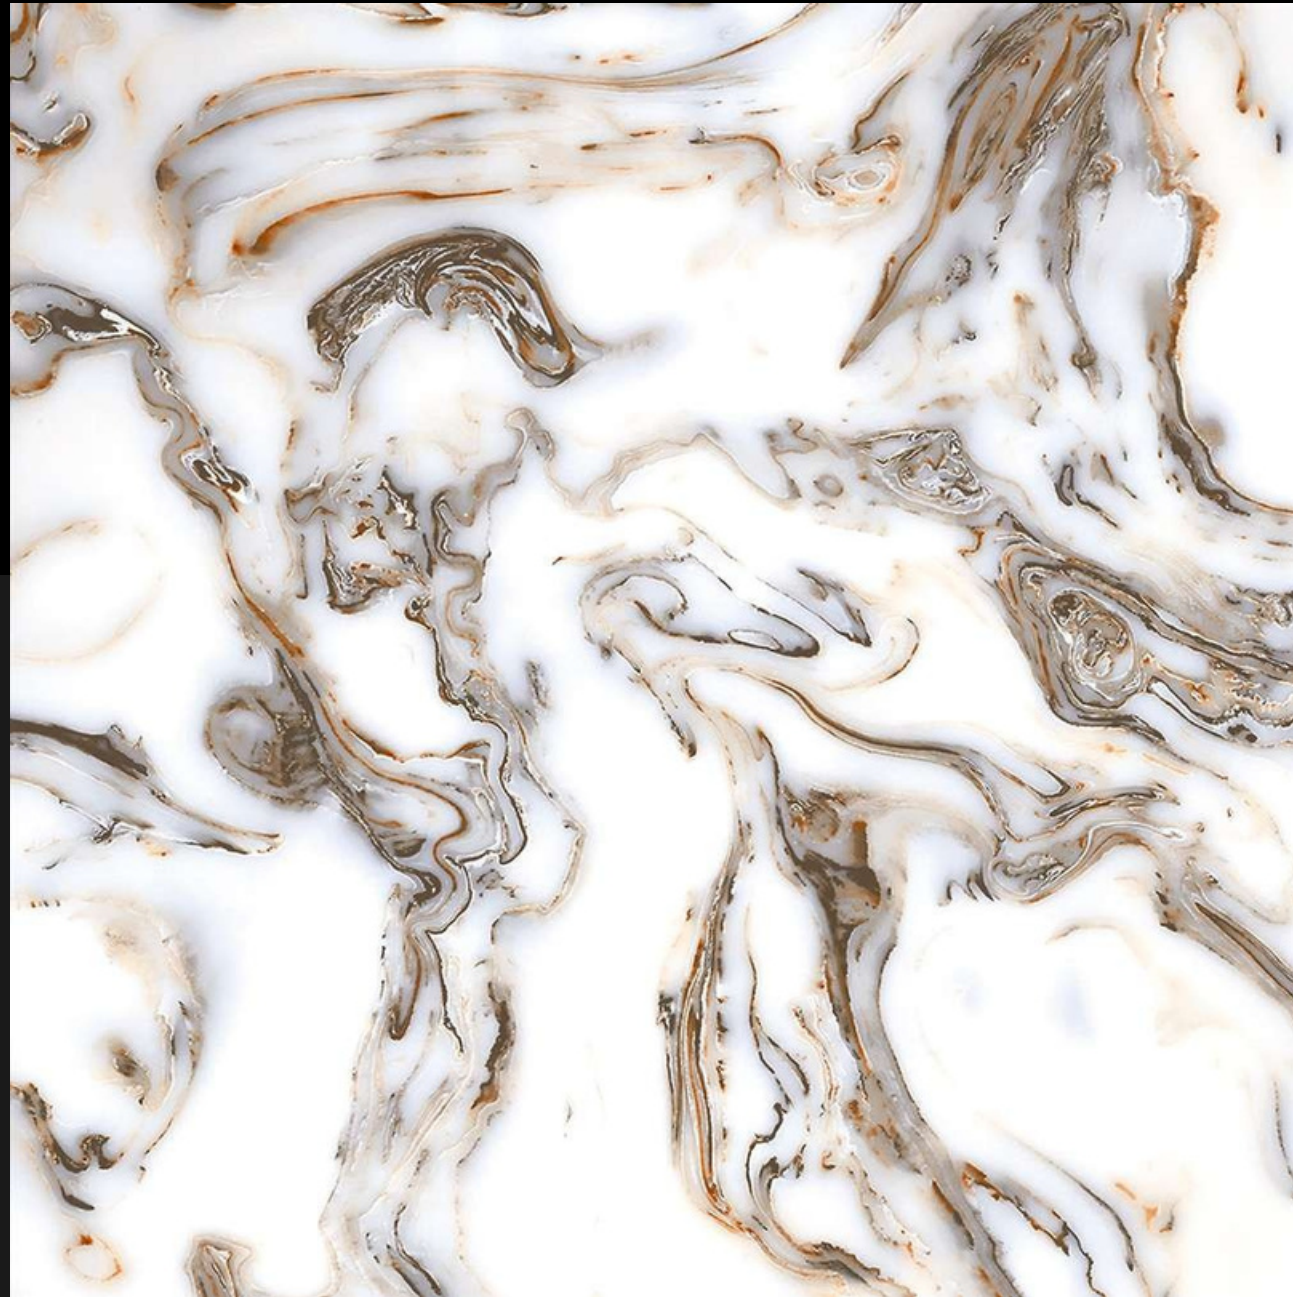

MARBLE

SERIES

Design

WAV E S

BEIGE

FINISH - GLOSSY

600X
600MM