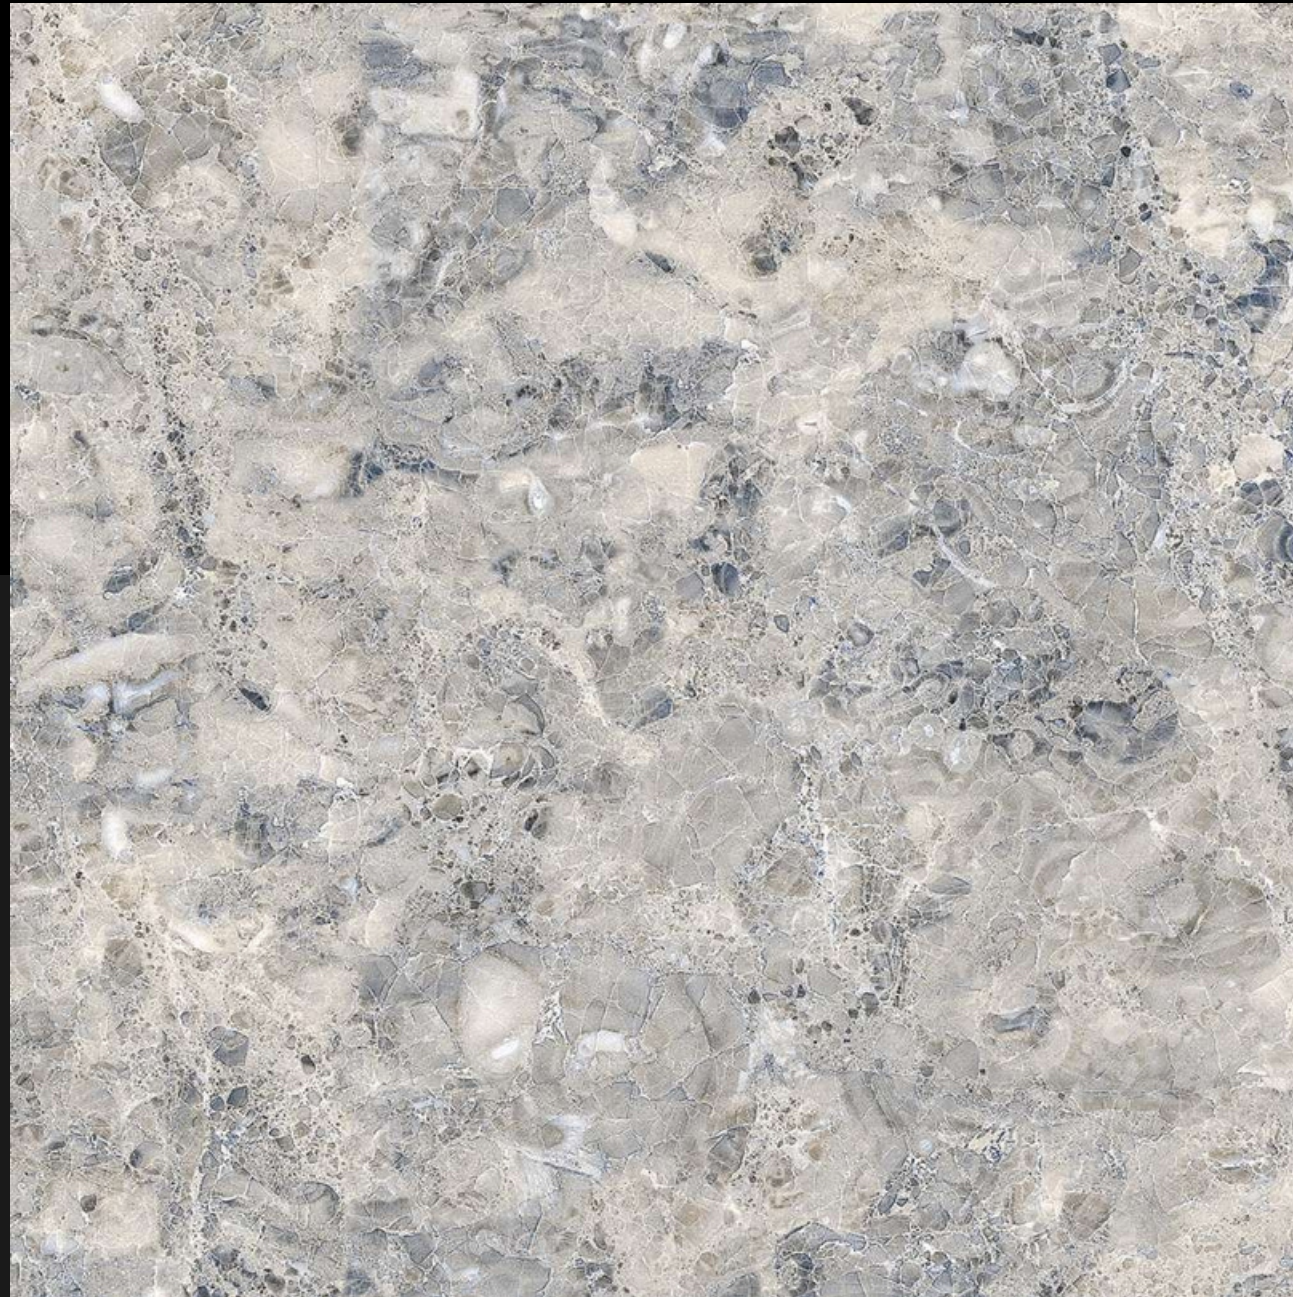

MARBLE

SERIES

Design

ABERDEEN NERO

RANDOM - 04

FINISH - GLOSSY

600X
600MM