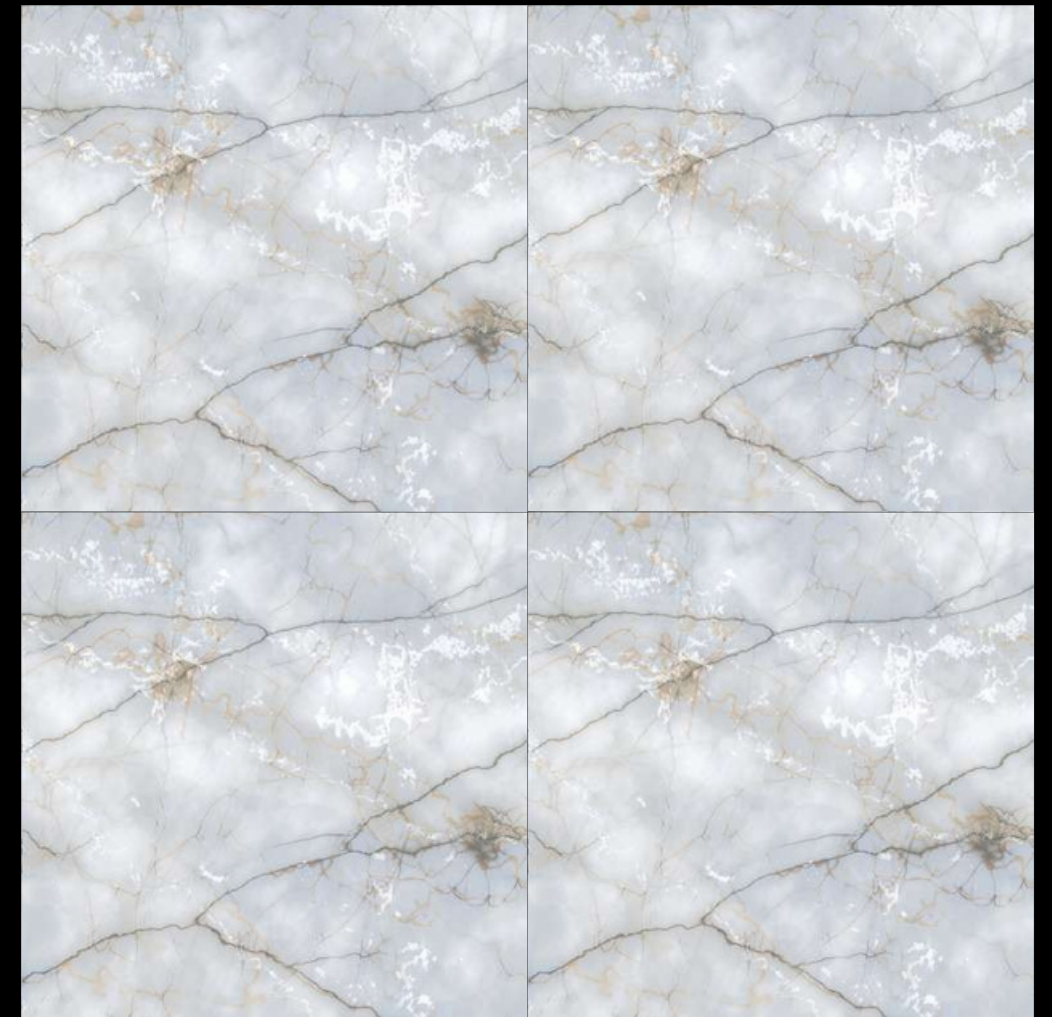

SOLO
BLUE

RANDOM - 08

FINISH - GLOSSY

600X
600MM

MARBLE

SERIES

Design

THUNDER ONYX