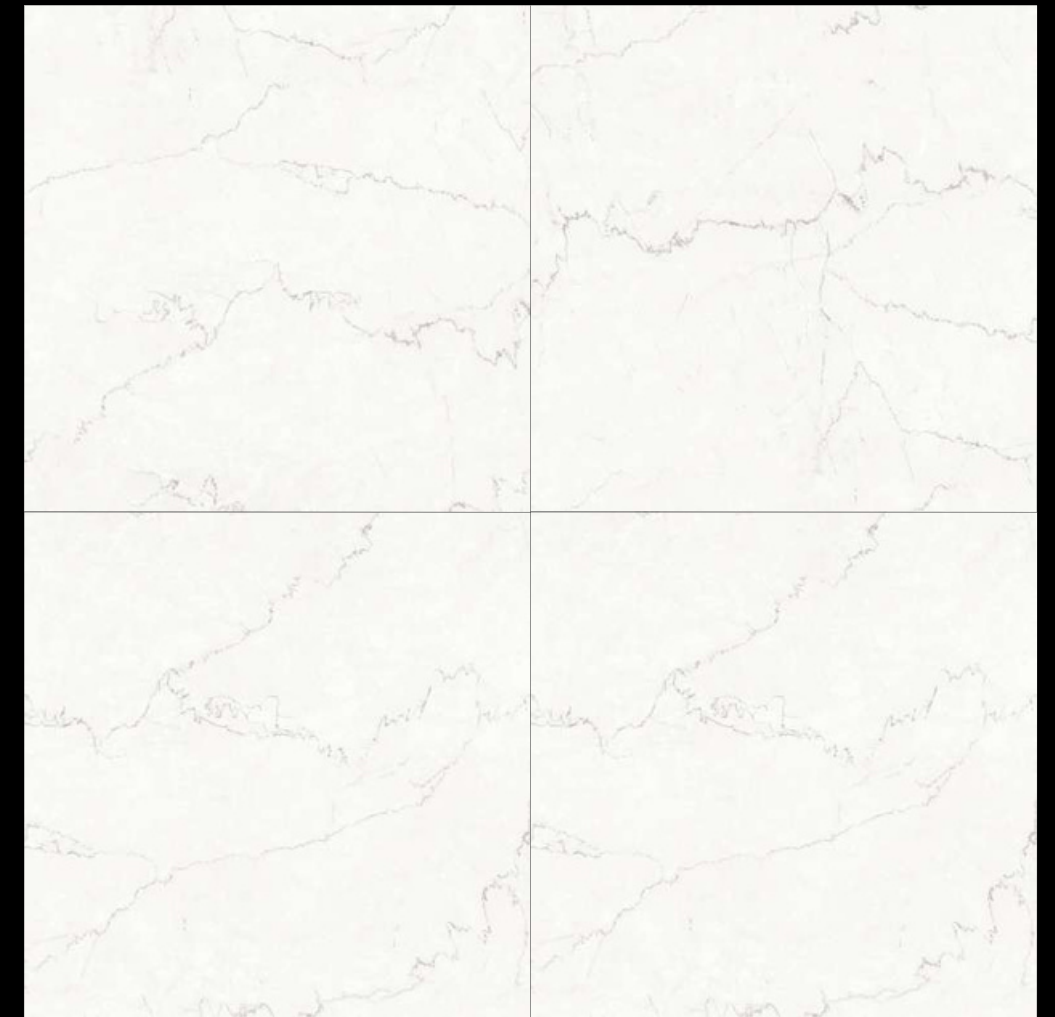

MARBLE

SERIES

Design

BOTOCHINO GREY

RANDOM - 03

FINISH - GLOSSY

600X
600MM