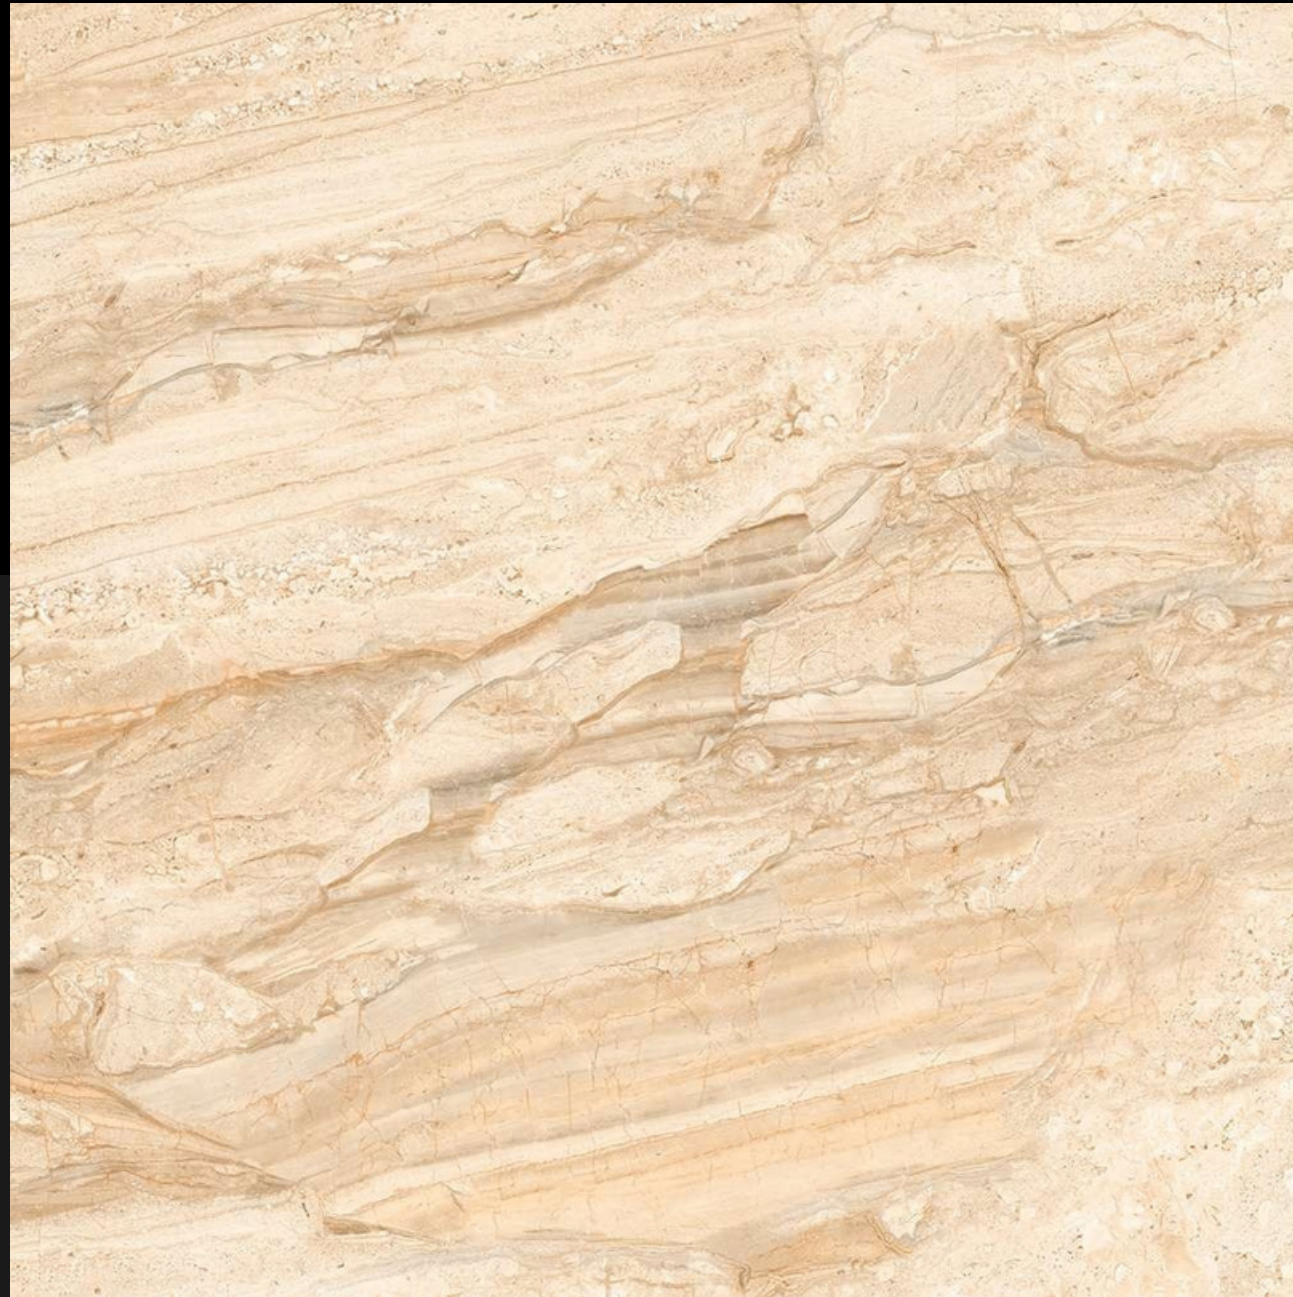

MARBLE

SERIES

Design

EDINBURG DARK

RANDOM - 04

FINISH - GLOSSY

600X
600MM