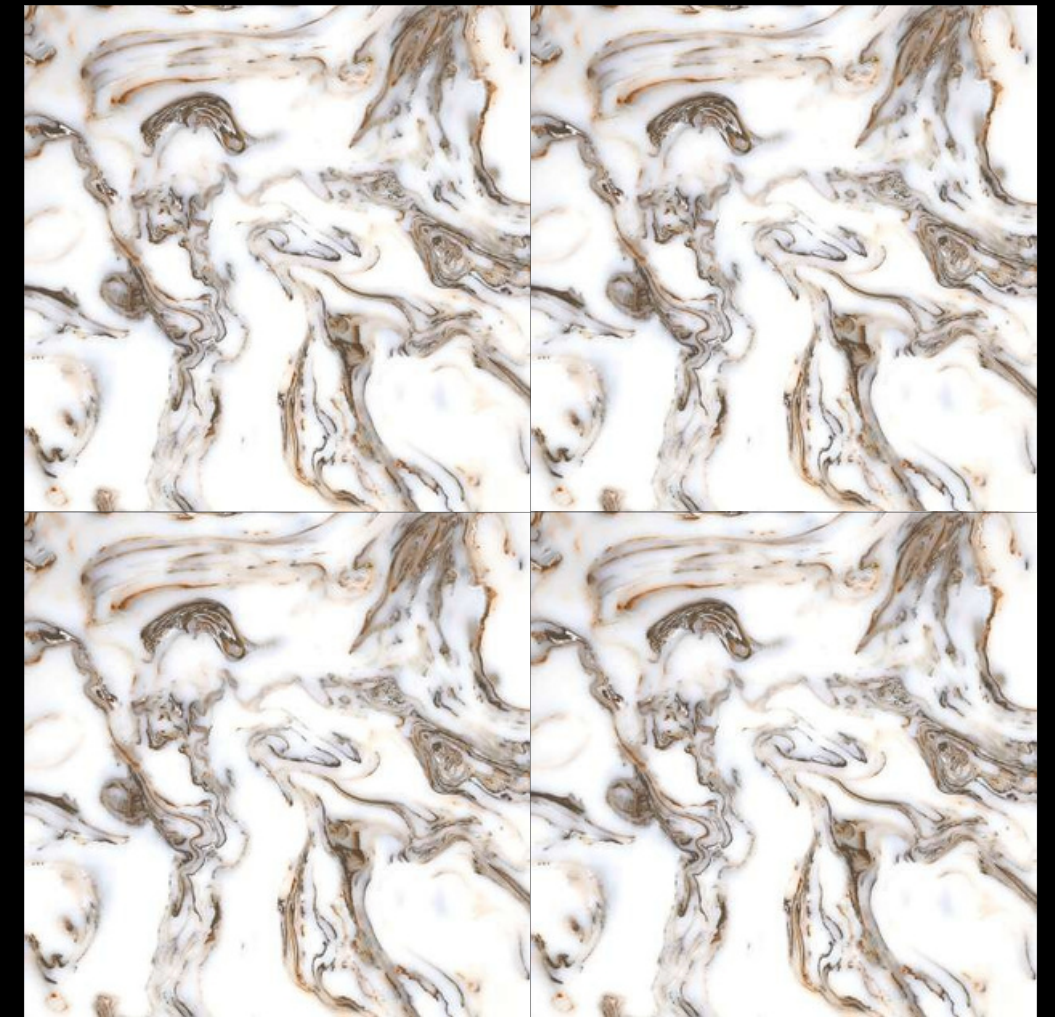

MARBLE

SERIES

Design

WAV E S

BEIGE

FINISH - GLOSSY

600X
600MM