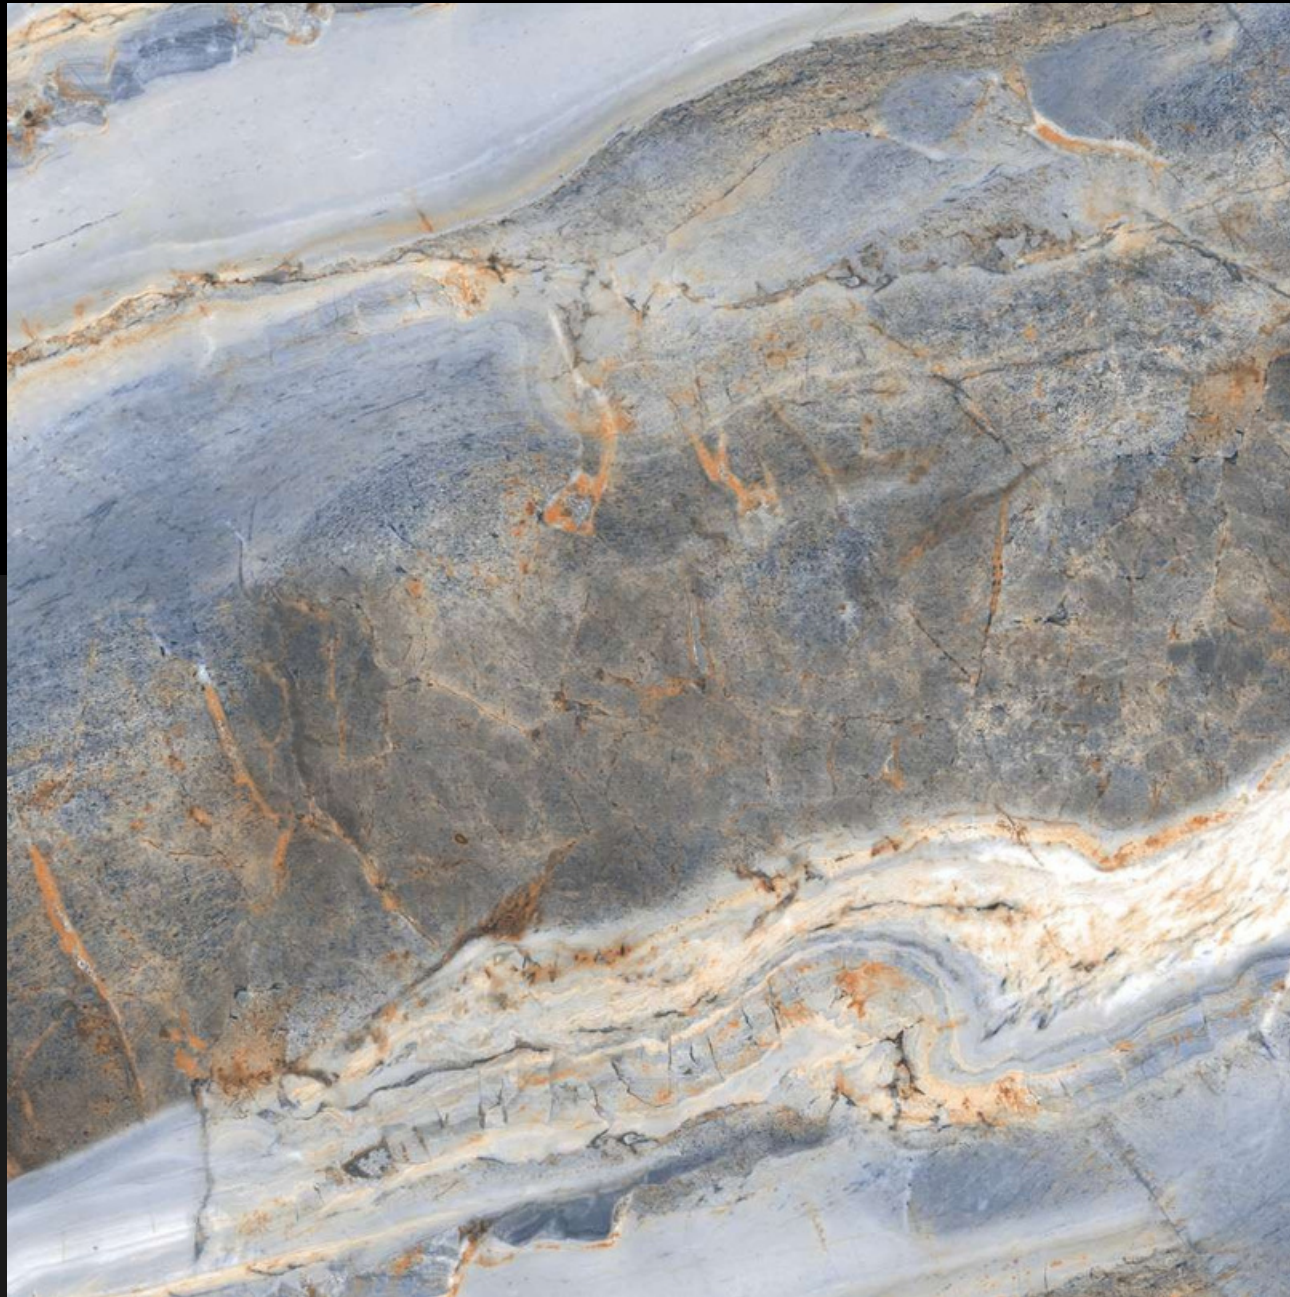

SEAWAVE WHITE

RANDOM - 04

FINISH - GLOSSY

600X
600MM

Solo Blue

MARBLE

SERIES

Design