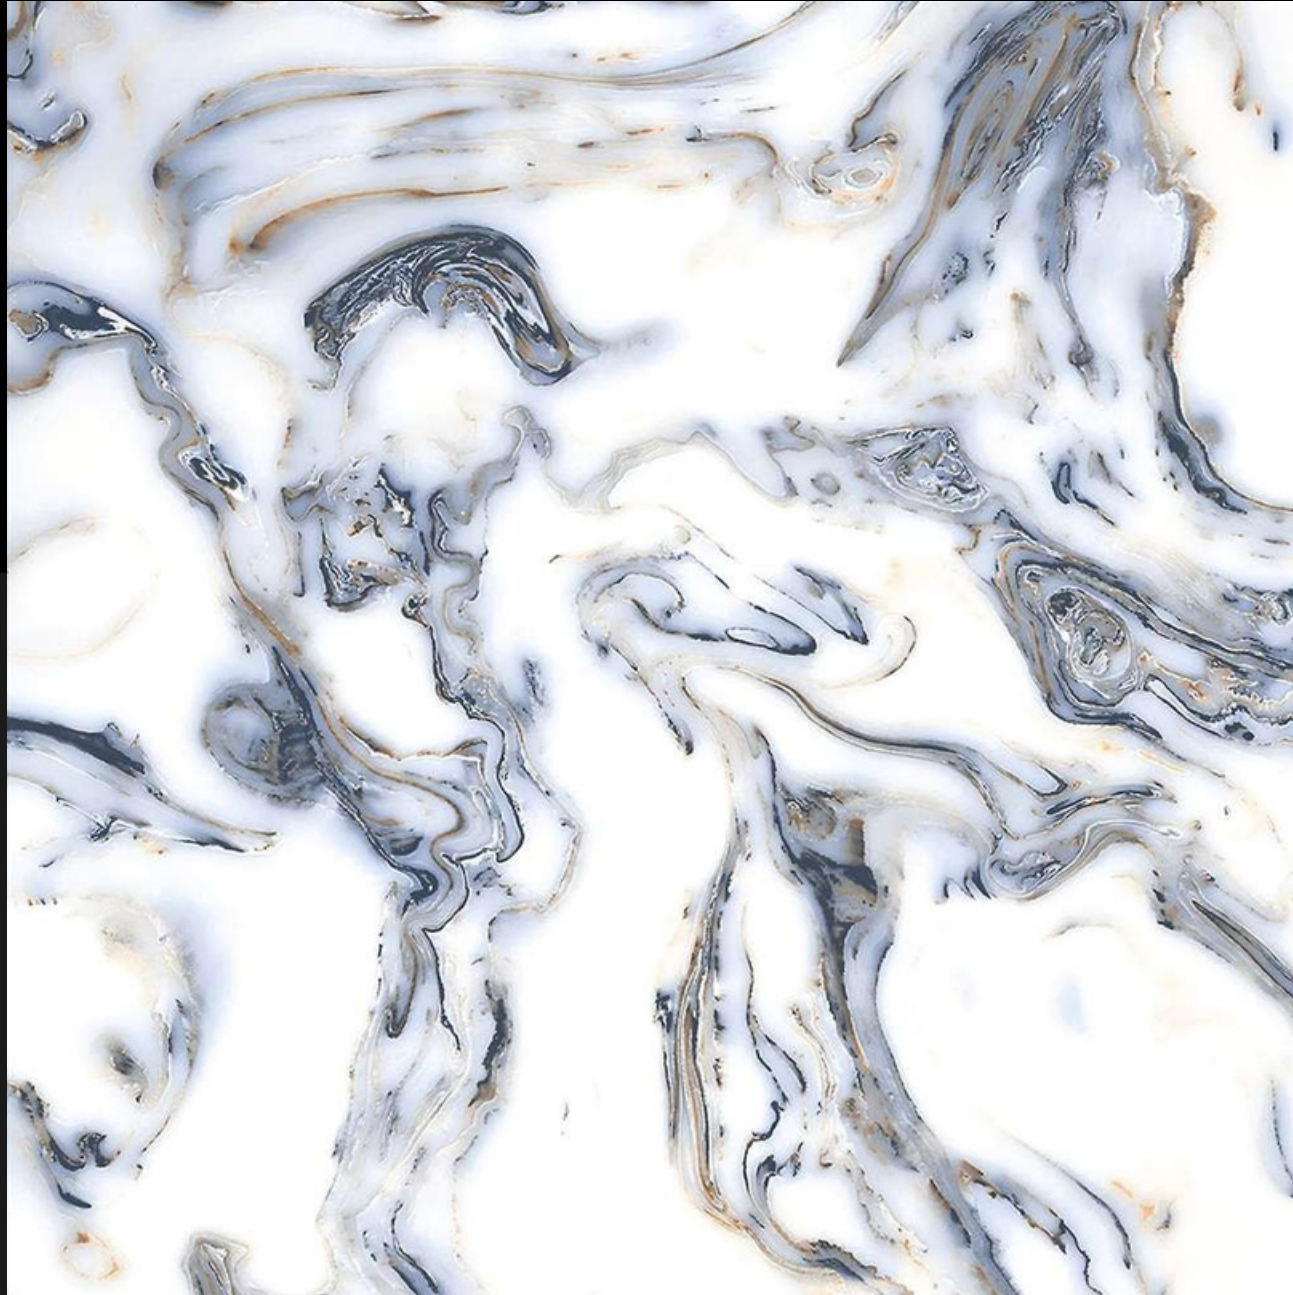

SERIES

Design

WAV E S

BEIGE

FINISH - GLOSSY

600X
600MM

MARBLE

SERIES