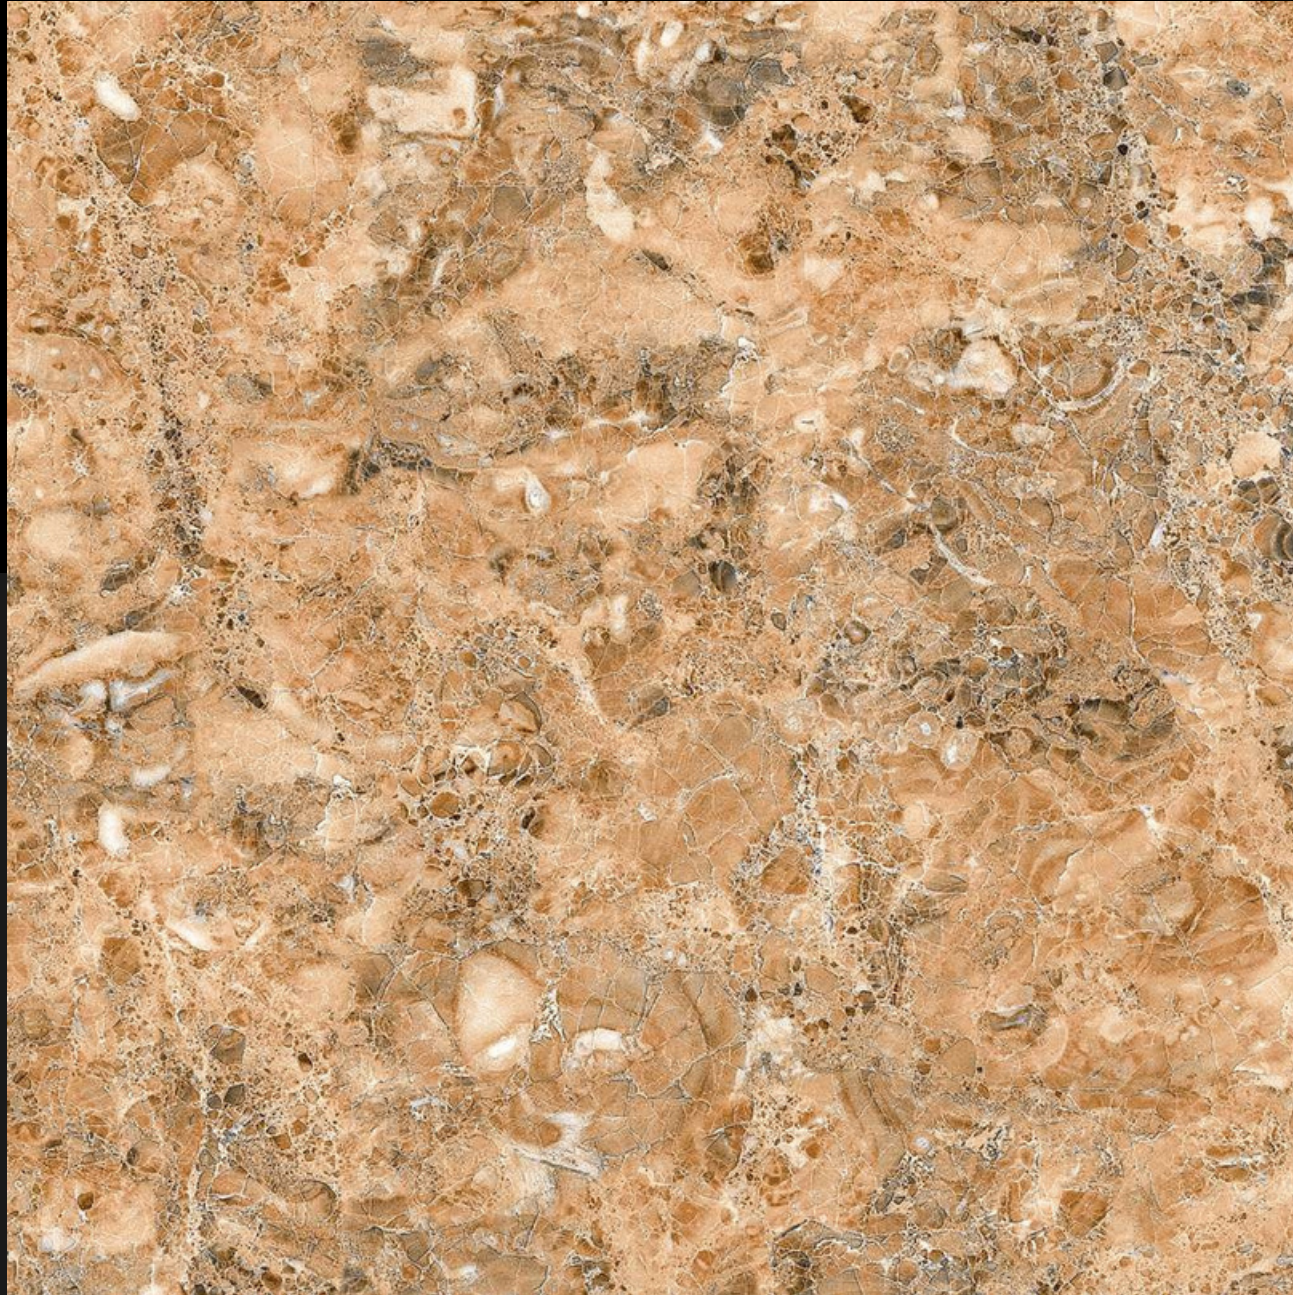

MARBLE

SERIES

Design

ABERDEEN BROWN

RANDOM - 04

FINISH - GLOSSY

600X
600MM