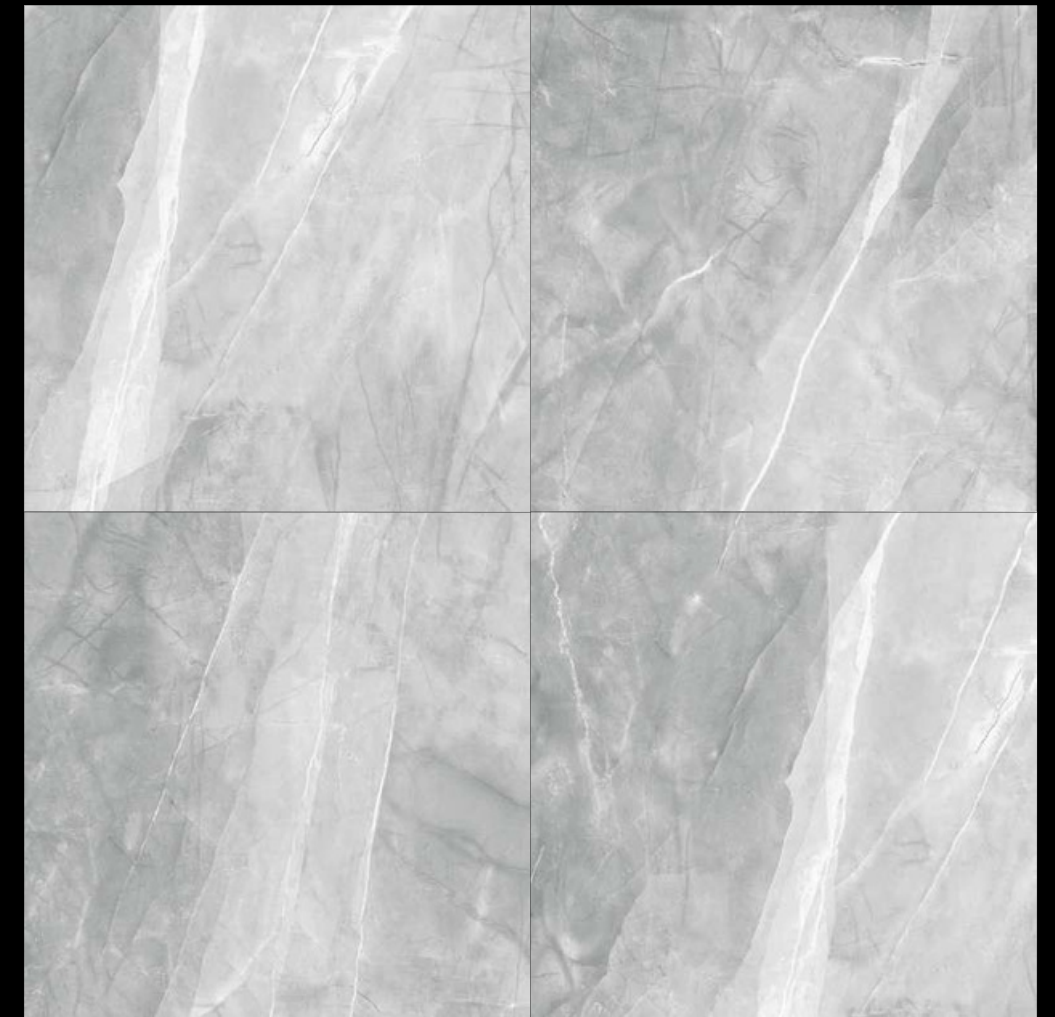

MARBLE

SERIES

Design

ALESSIA GREY

RANDOM - 10

FINISH - GLOSSY

600X
600MM