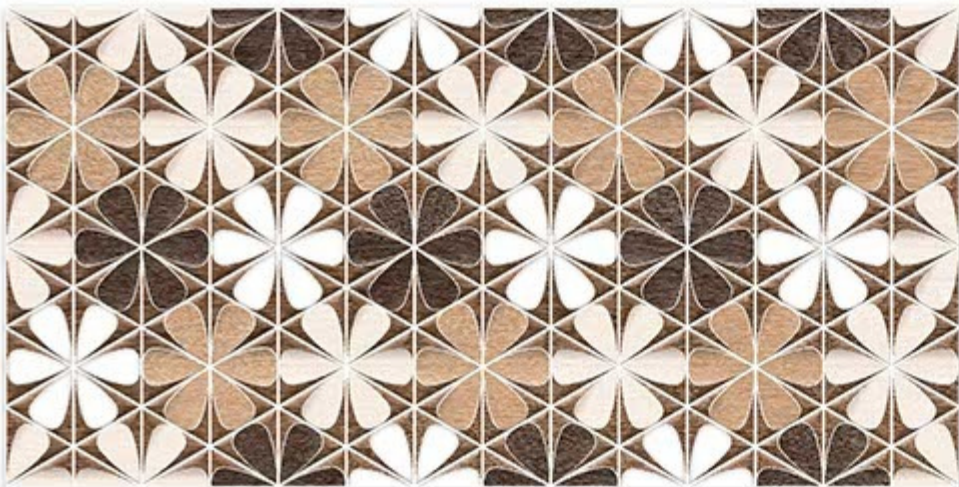

Tile Shown
6207

resistant to salts | eco sustainable | fire proof | frost proof | random desing

Finish:Glossy

6208-LT

6208-HL-1

6208-HL-2

6208-DK

DIGITAL 300X
WALL TILES 600mm