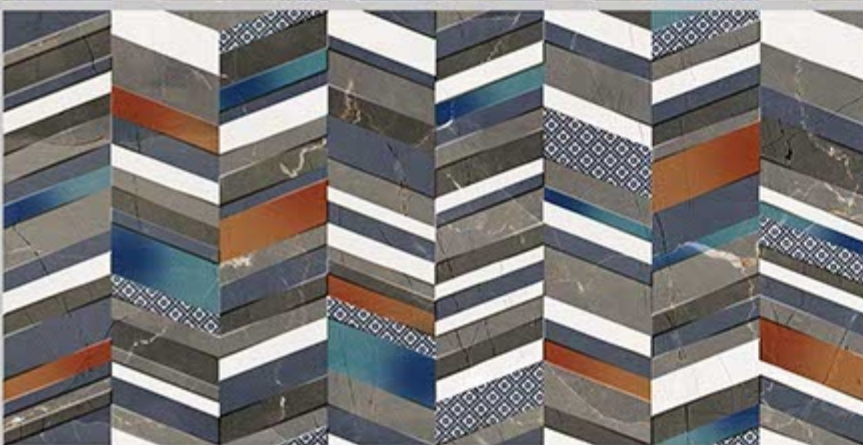

Finish:Glossy

6224-LT

6224-HL-1

6224-HL-2

6224-DK

DIGITAL 300X
WALL TILES 600mm

SKY WORLD CERAMIC

Tile Shown
6224