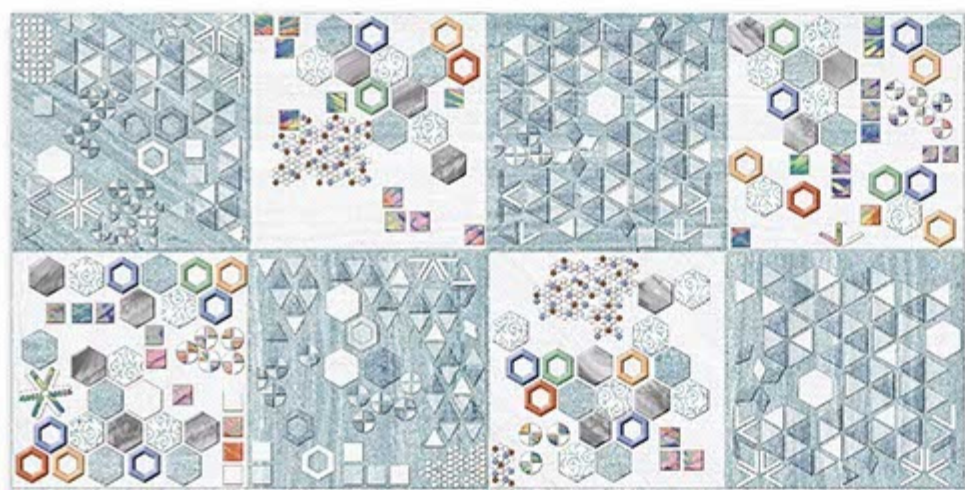

Tile Shown
6244

resistant to salts | eco sustainable | fire proof | frost proof | random desing

Finish:Glossy

6245-LT

6245-HL-1

6245-DK

DIGITAL 300X
WALL TILES 600mm

SKY WORLD CERAMIC