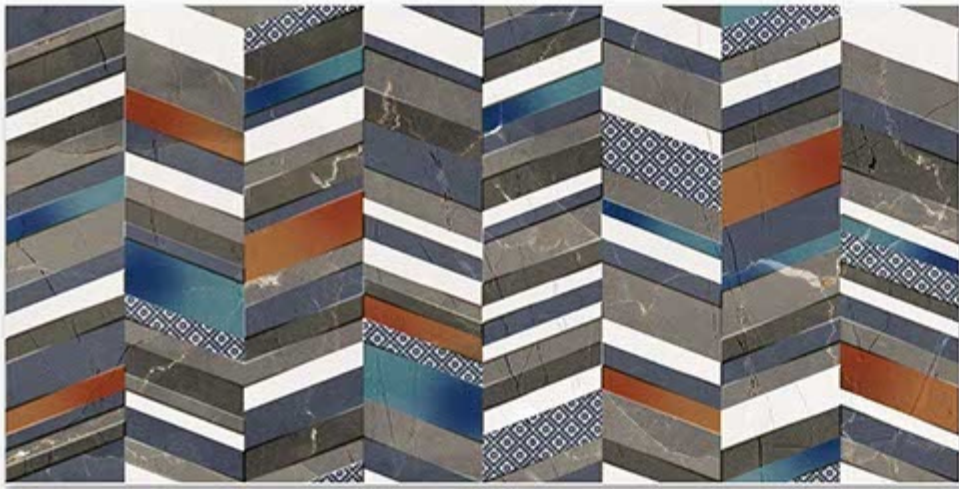

6224-LT

6224-HL-1