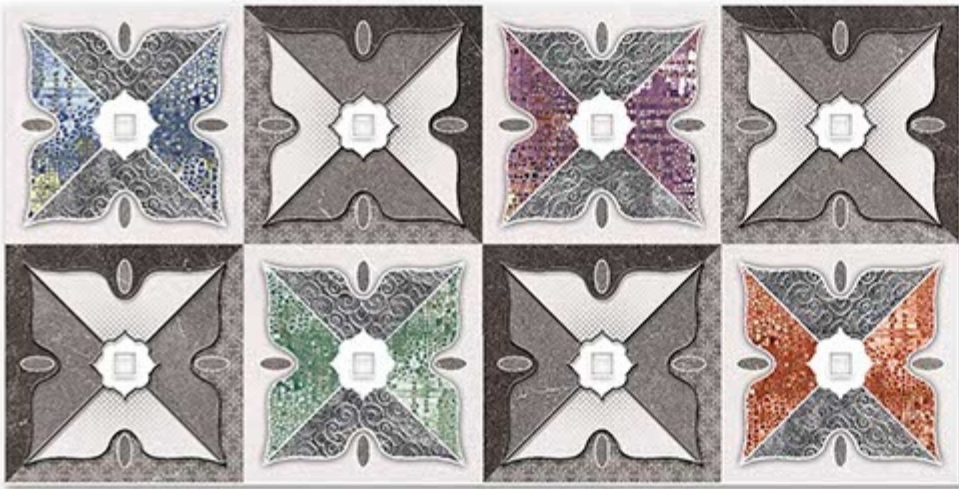

6243-LT

6243-HL-1