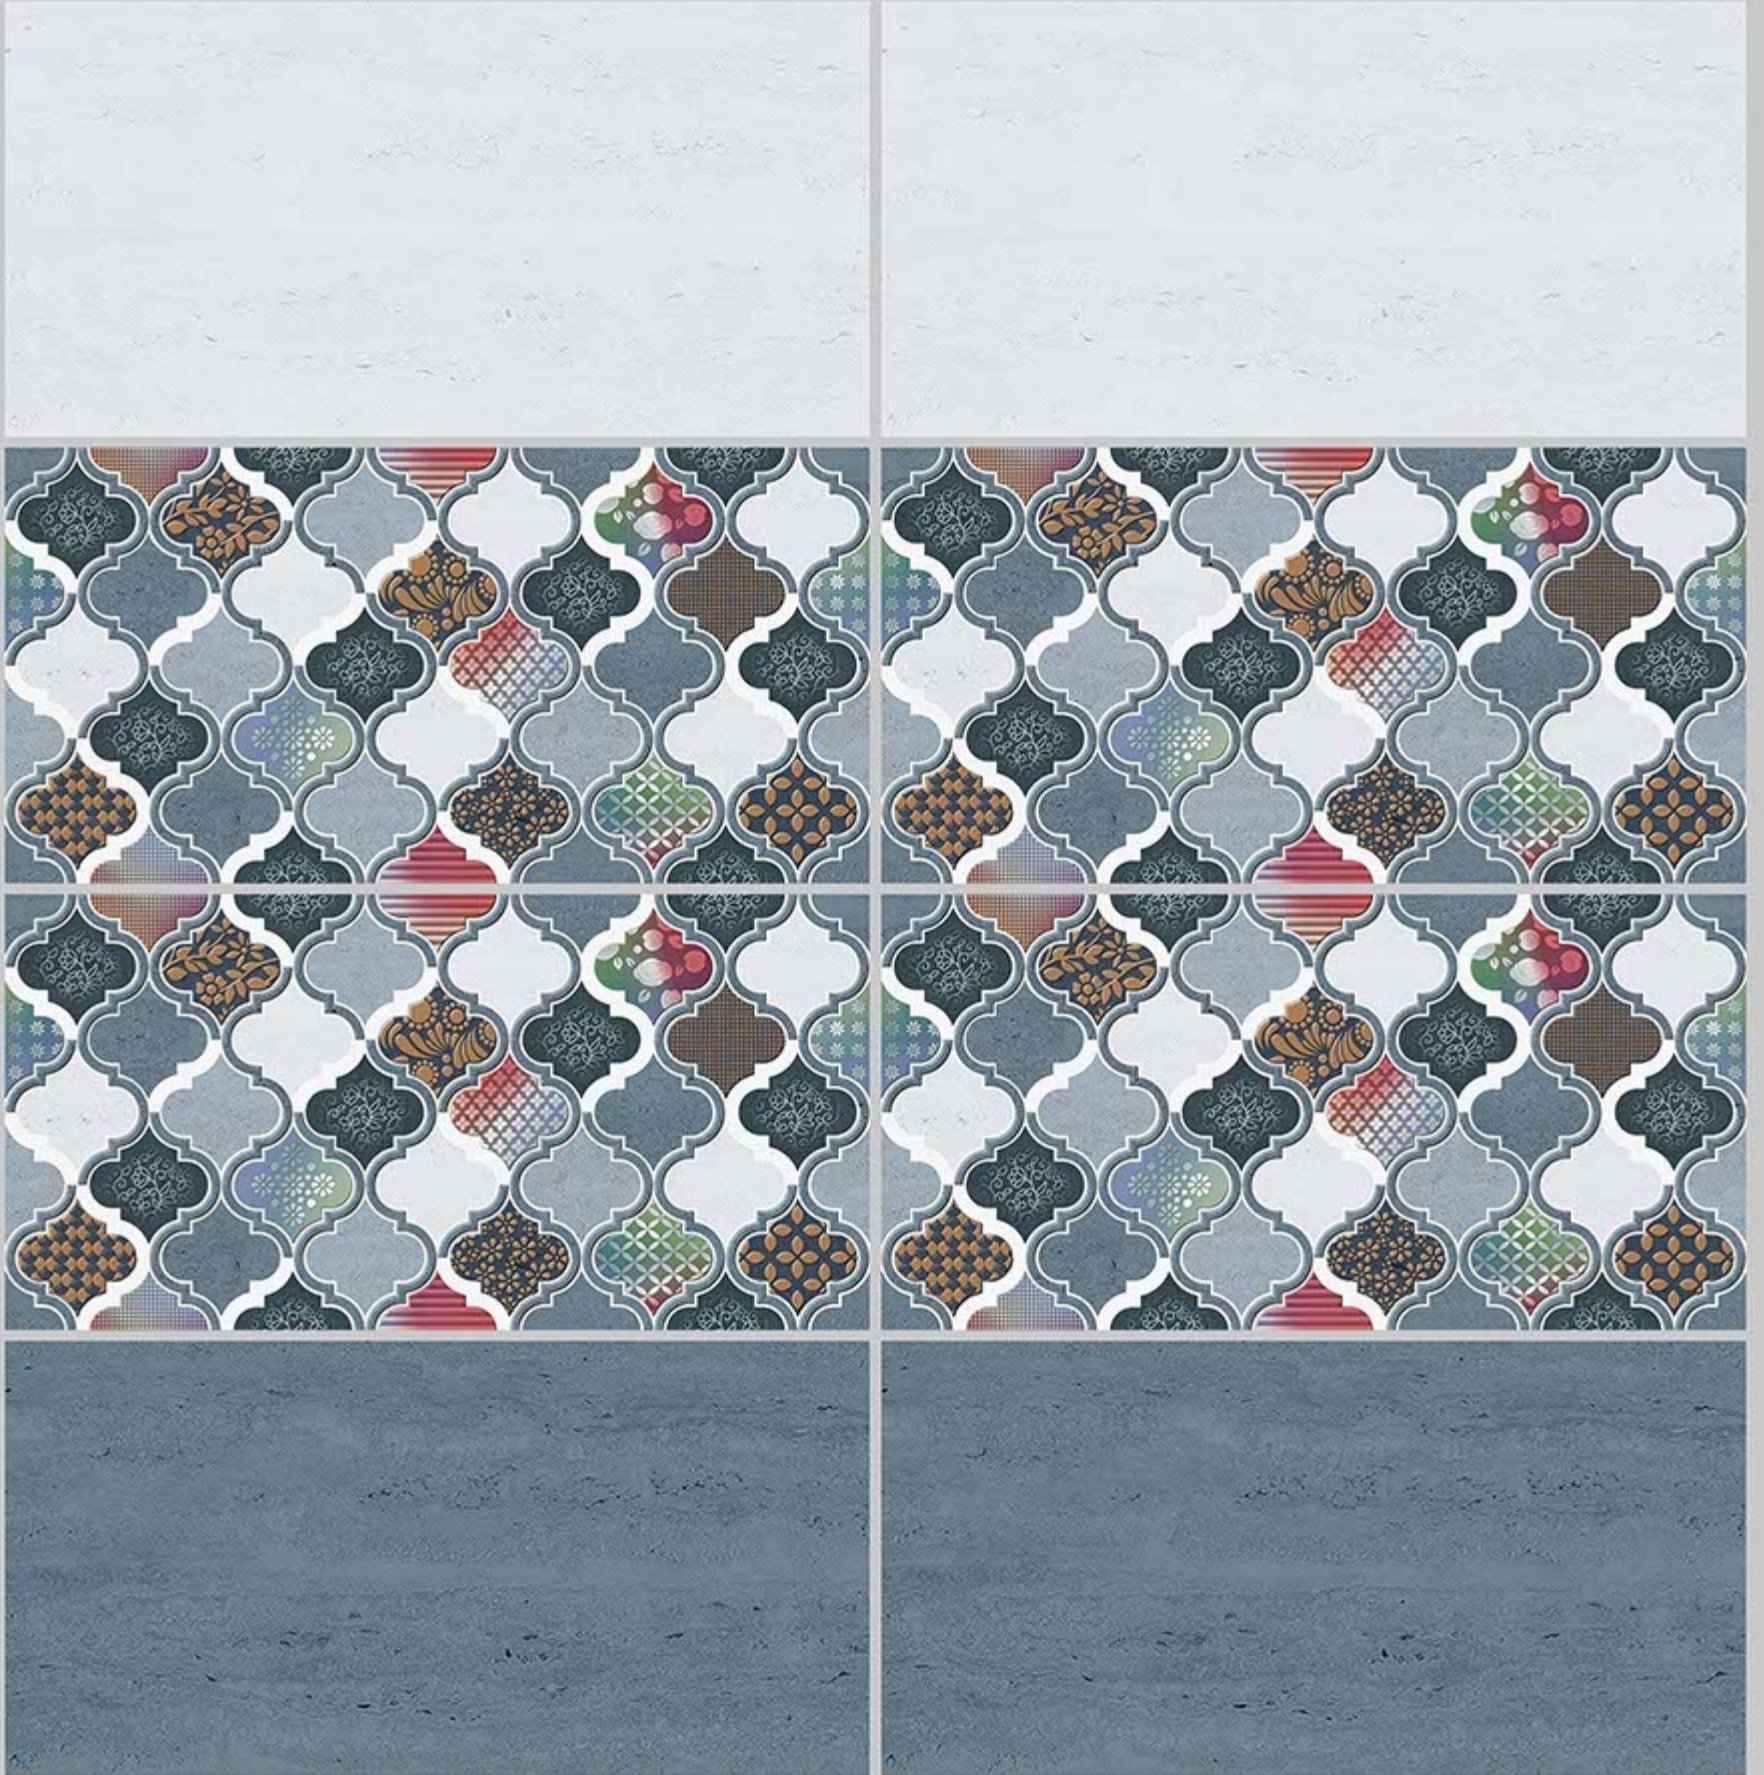

6210-DK

SKY WORLD CERAMIC