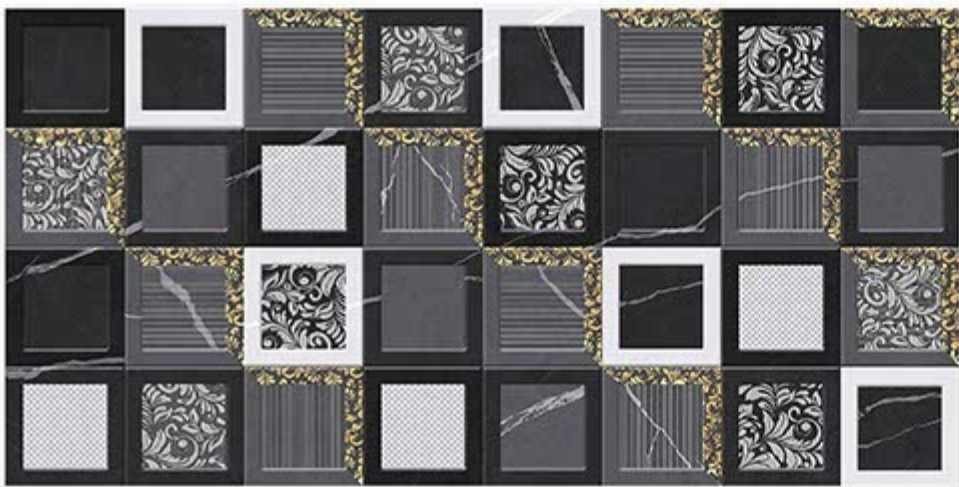

6248-DK

DIGITAL 300X
WALL TILES 600mm

SKY WORLD CERAMIC

Tile Shown
6248

resistant to salts | eco sustainable | fire proof | frost proof | random desing

Finish:Glossy

6249-LT

6249-HL-1