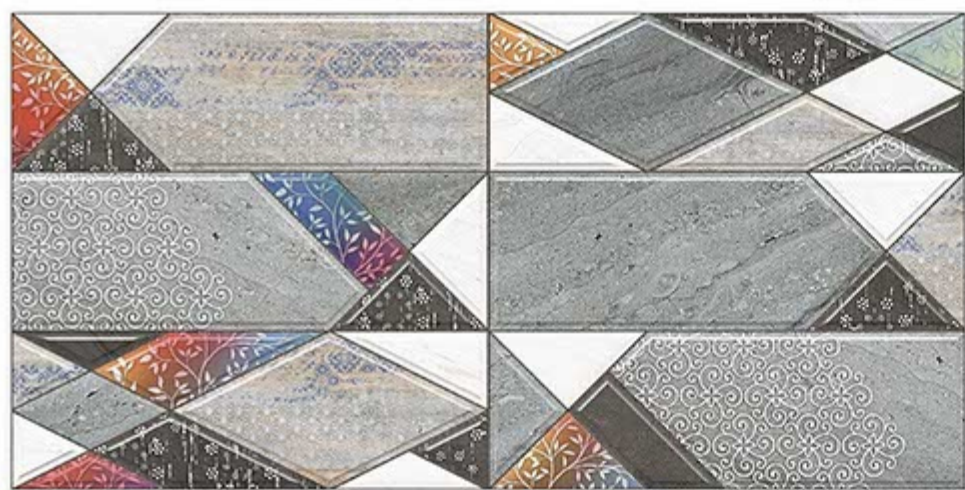

6221-LT

6221-HL-1