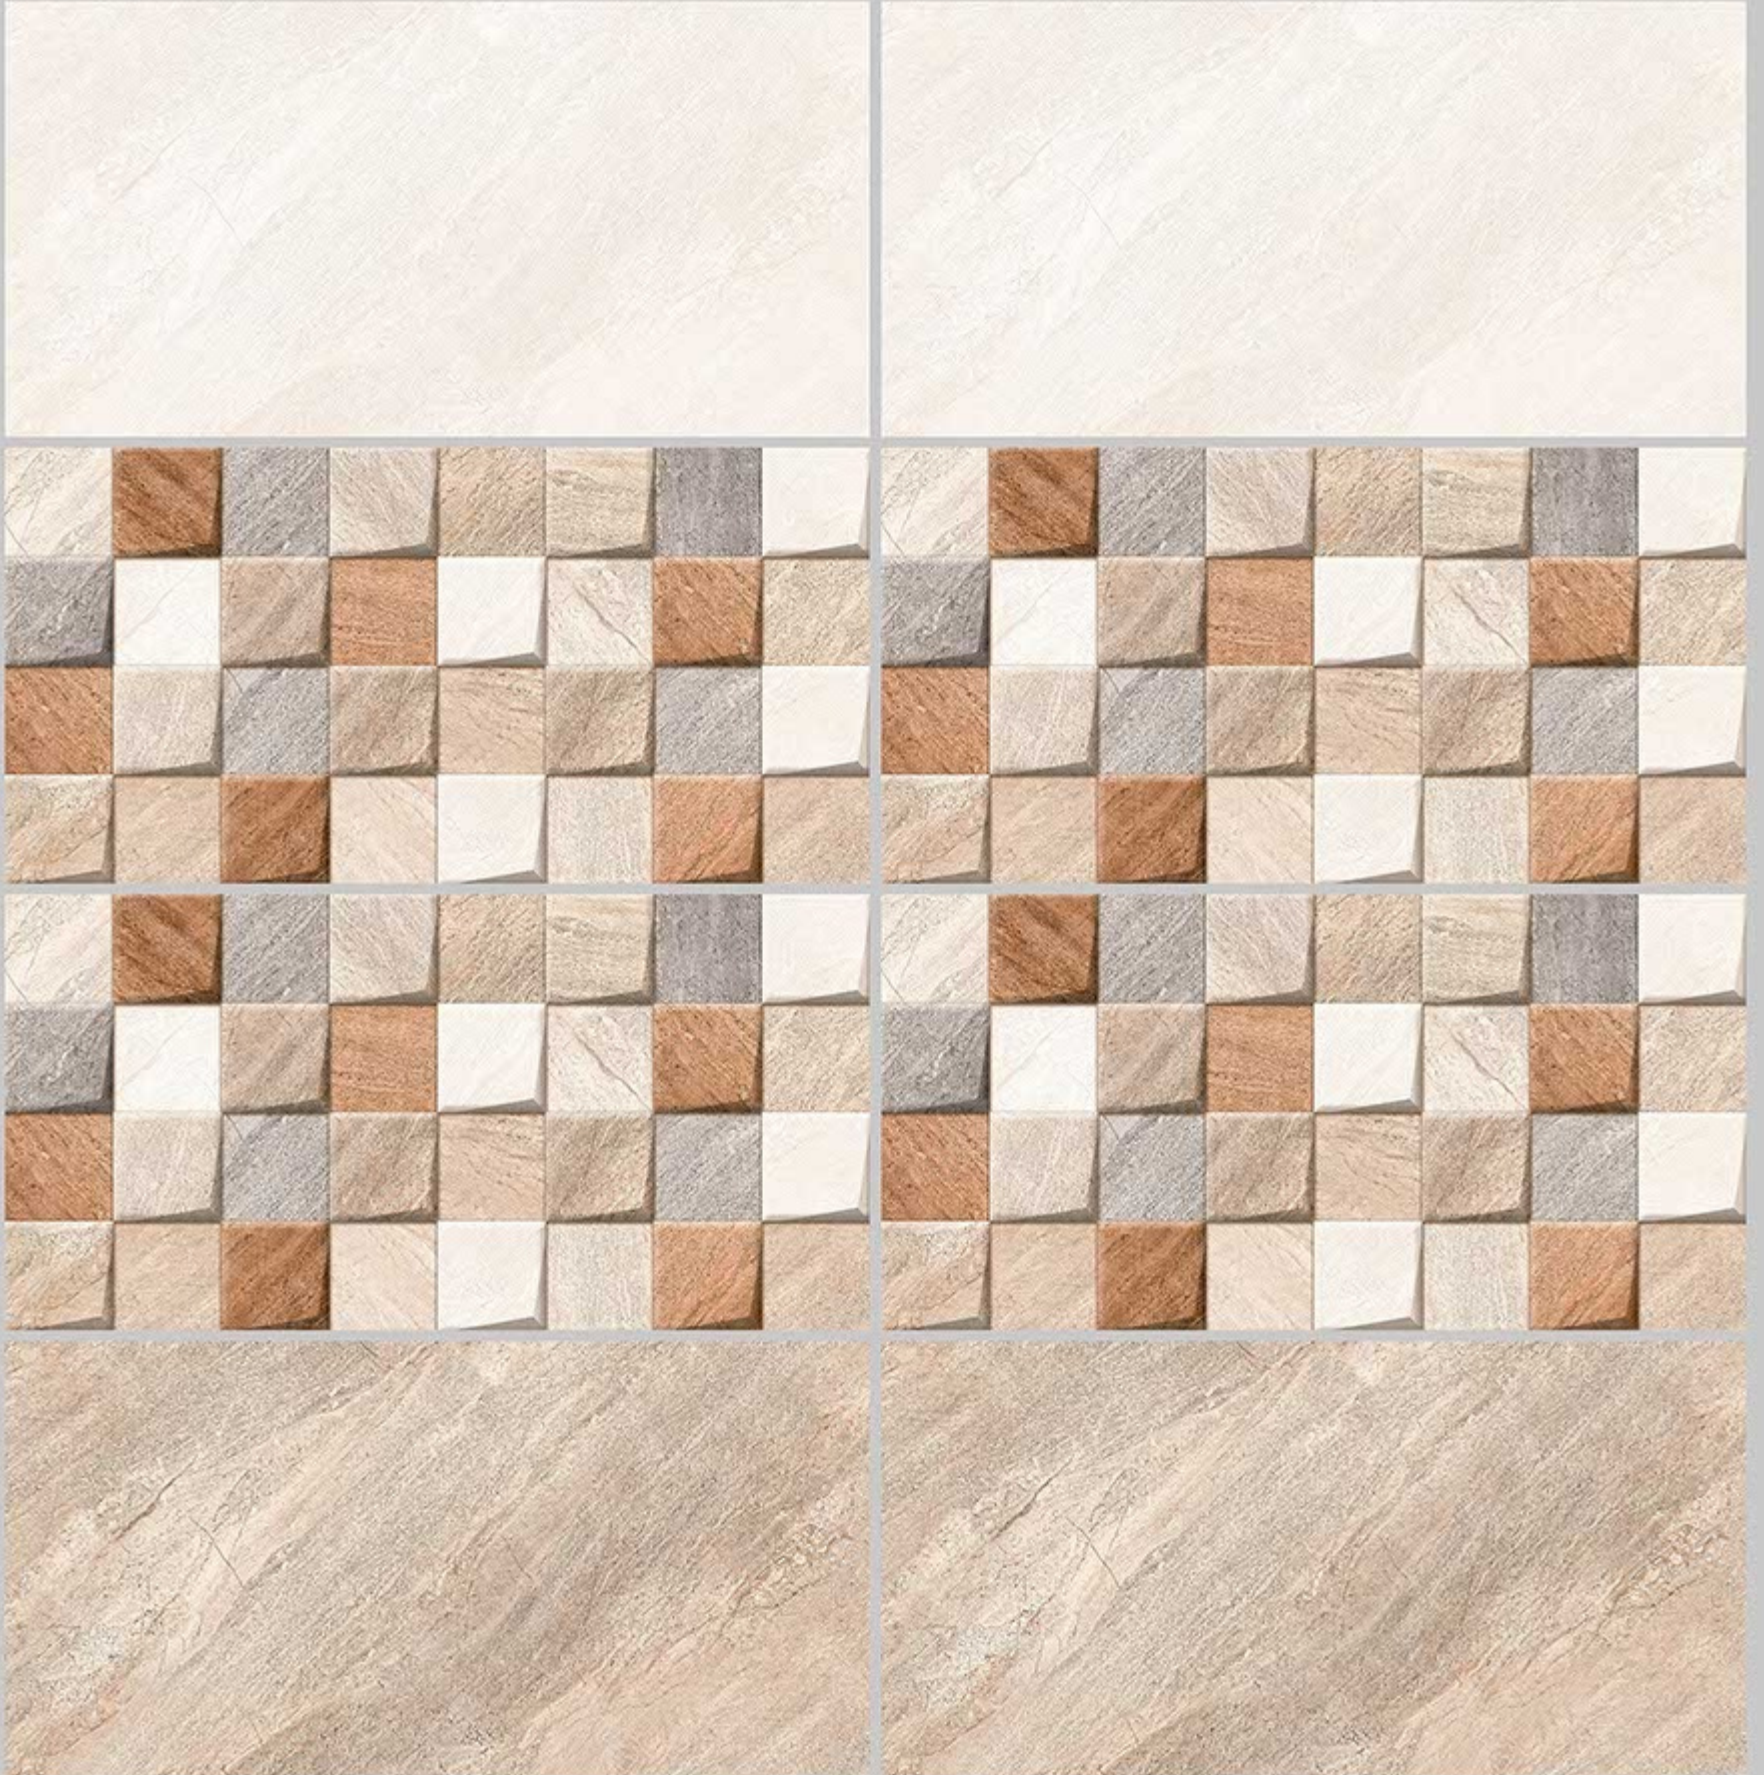

6220-HL-1

6220-HL-2

6220-DK

DIGITAL 300X
WALL TILES 600mm

SKY WORLD CERAMIC

Tile Shown
6220

resistant to salts | eco sustainable | fire proof | frost proof | random desing

Finish:Glossy