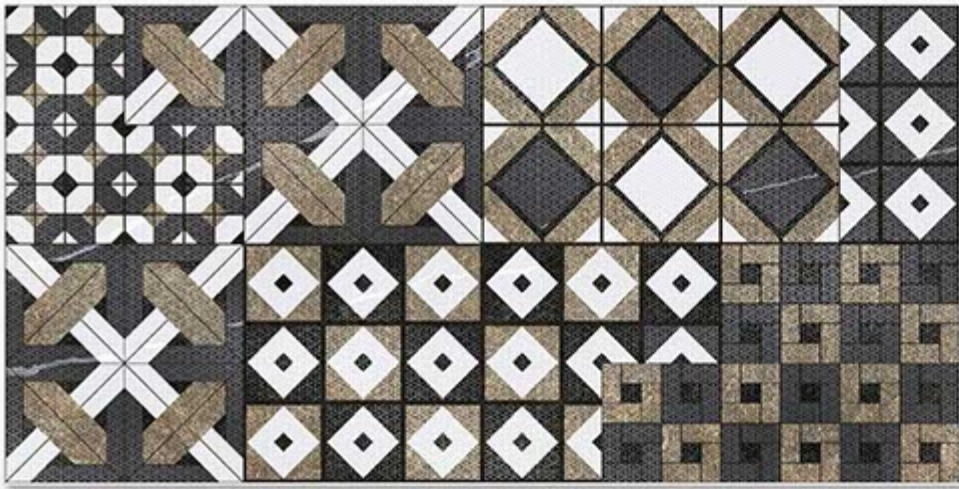

6248-DK

DIGITAL 300X
WALL TILES 600mm

SKY WORLD CERAMIC

Tile Shown
6248

resistant to salts | eco sustainable | fire proof | frost proof | random desing

Finish:Glossy

6249-LT

6249-HL-1