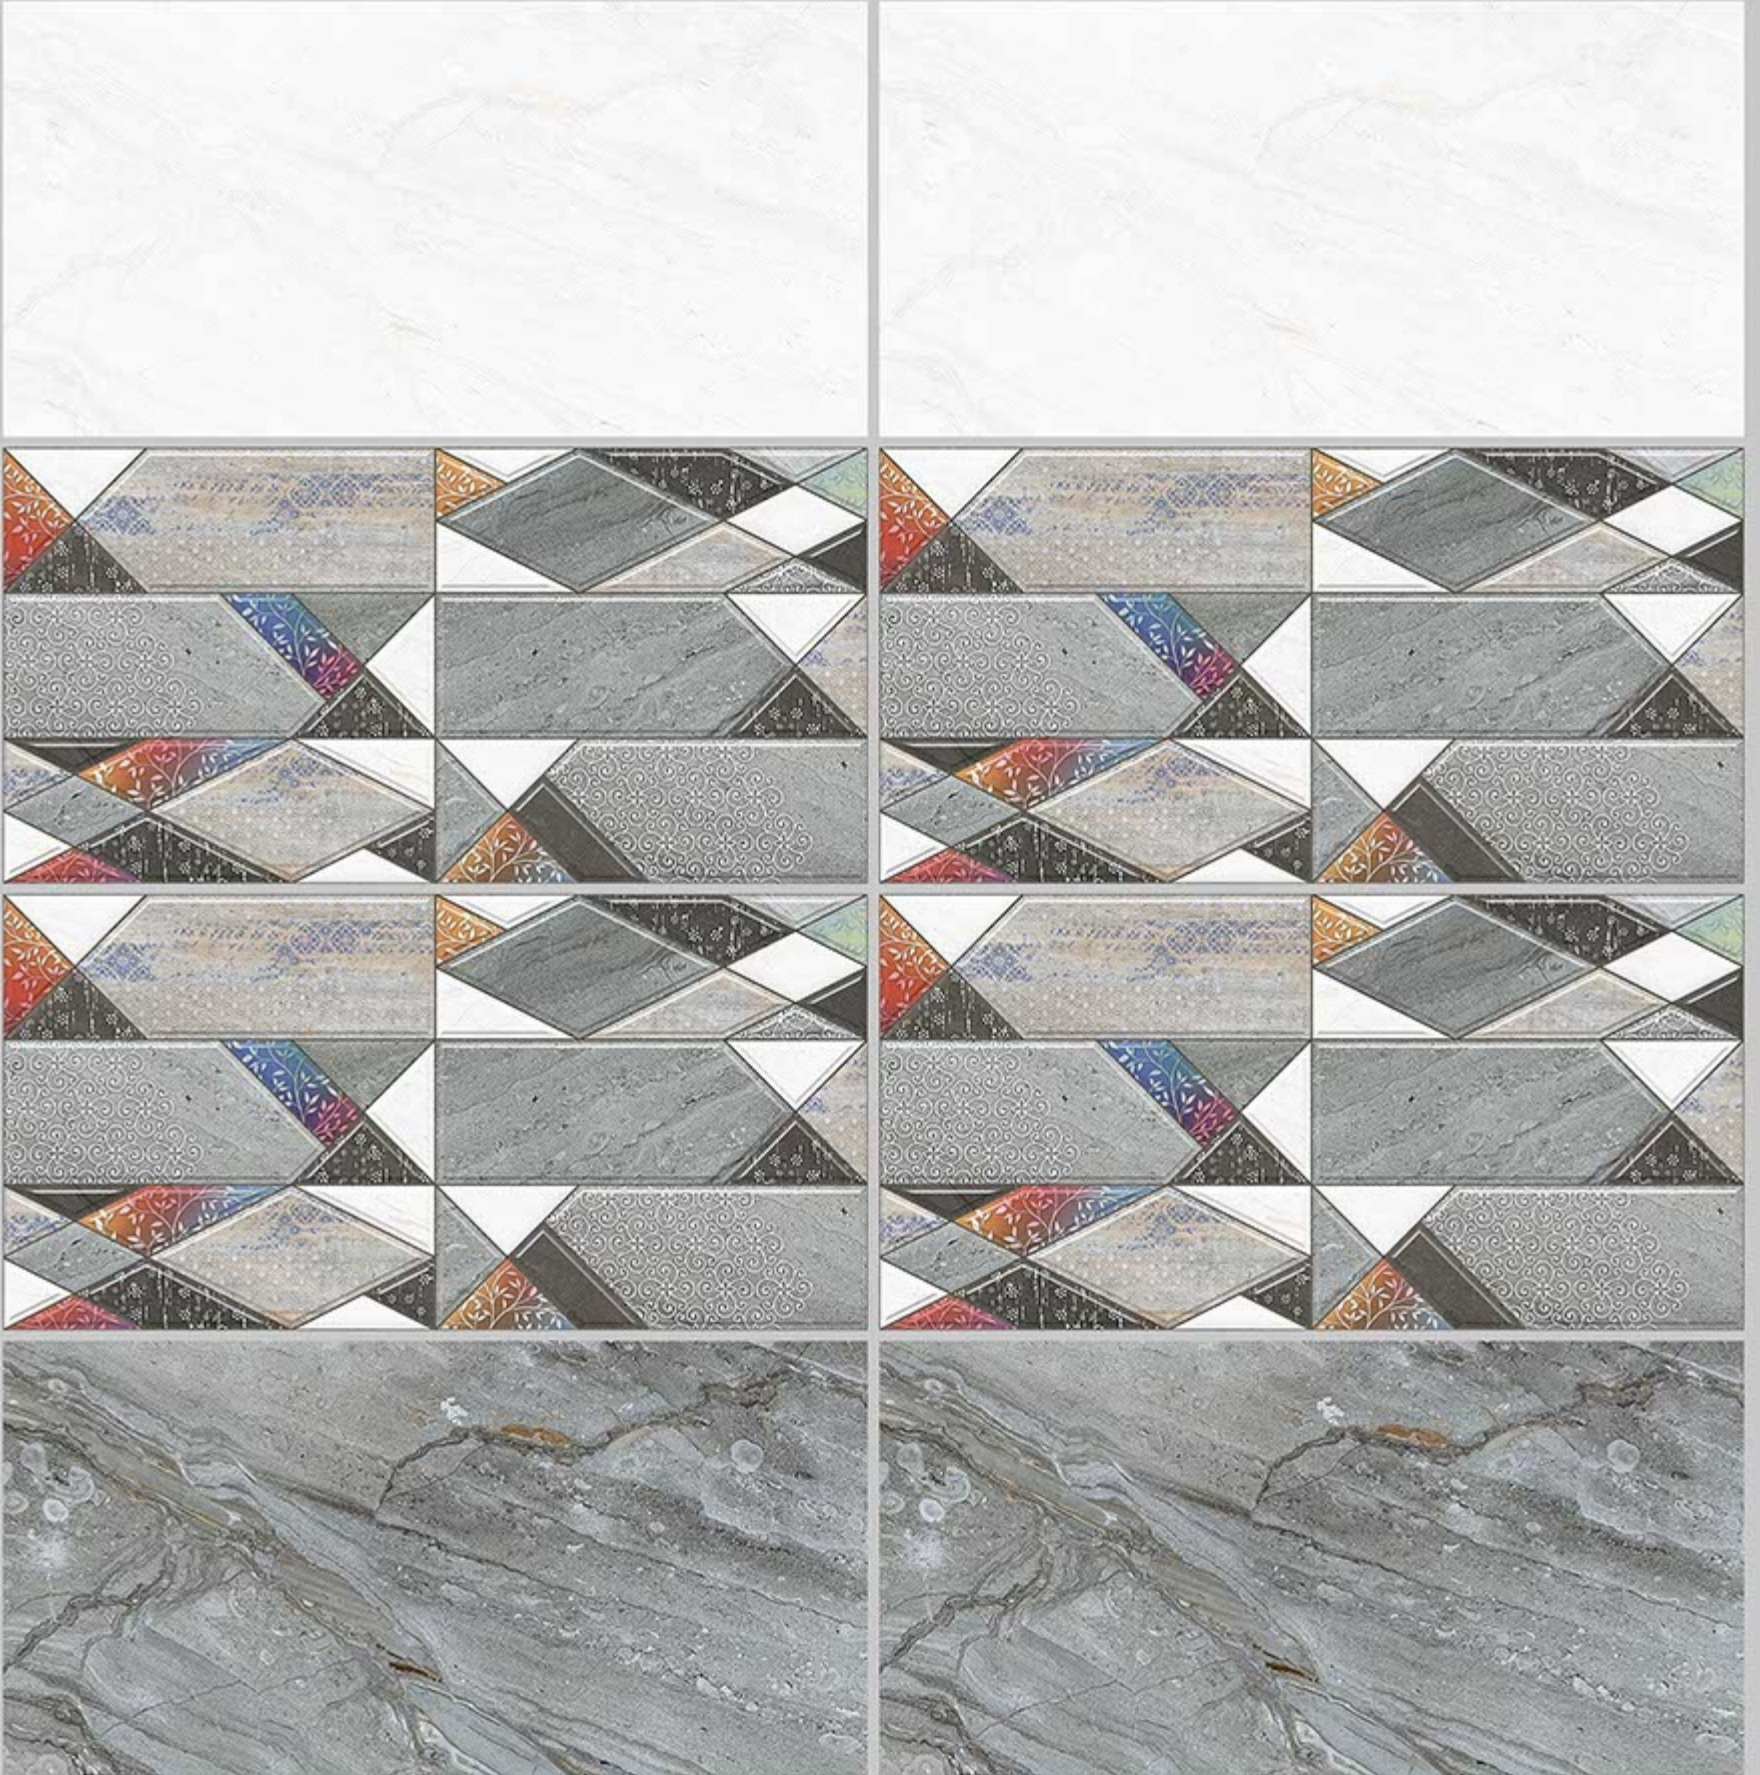

6221-LT

6221-HL-1

6221-DK

DIGITAL 300X
WALL TILES 600mm

SKY WORLD CERAMIC

Tile Shown
6221

resistant to salts | eco sustainable | fire proof | frost proof | random desing

Finish:Glossy