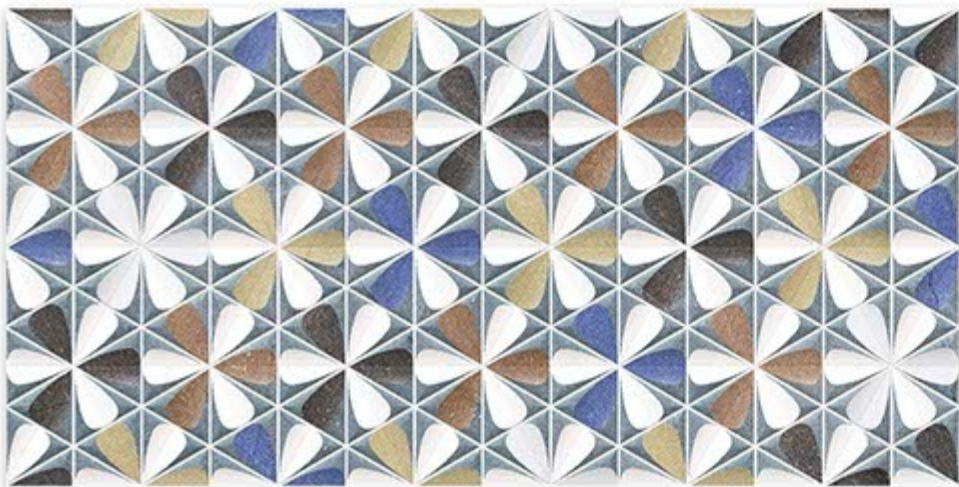

DIGITAL 300X
WALL TILES 600mm

SKY WORLD CERAMIC

Tile Shown
6201

resistant to salts | eco sustainable | fire proof | frost proof | random desing

Finish:Glossy

6202-LT

6202-HL-1

6202-HL-2