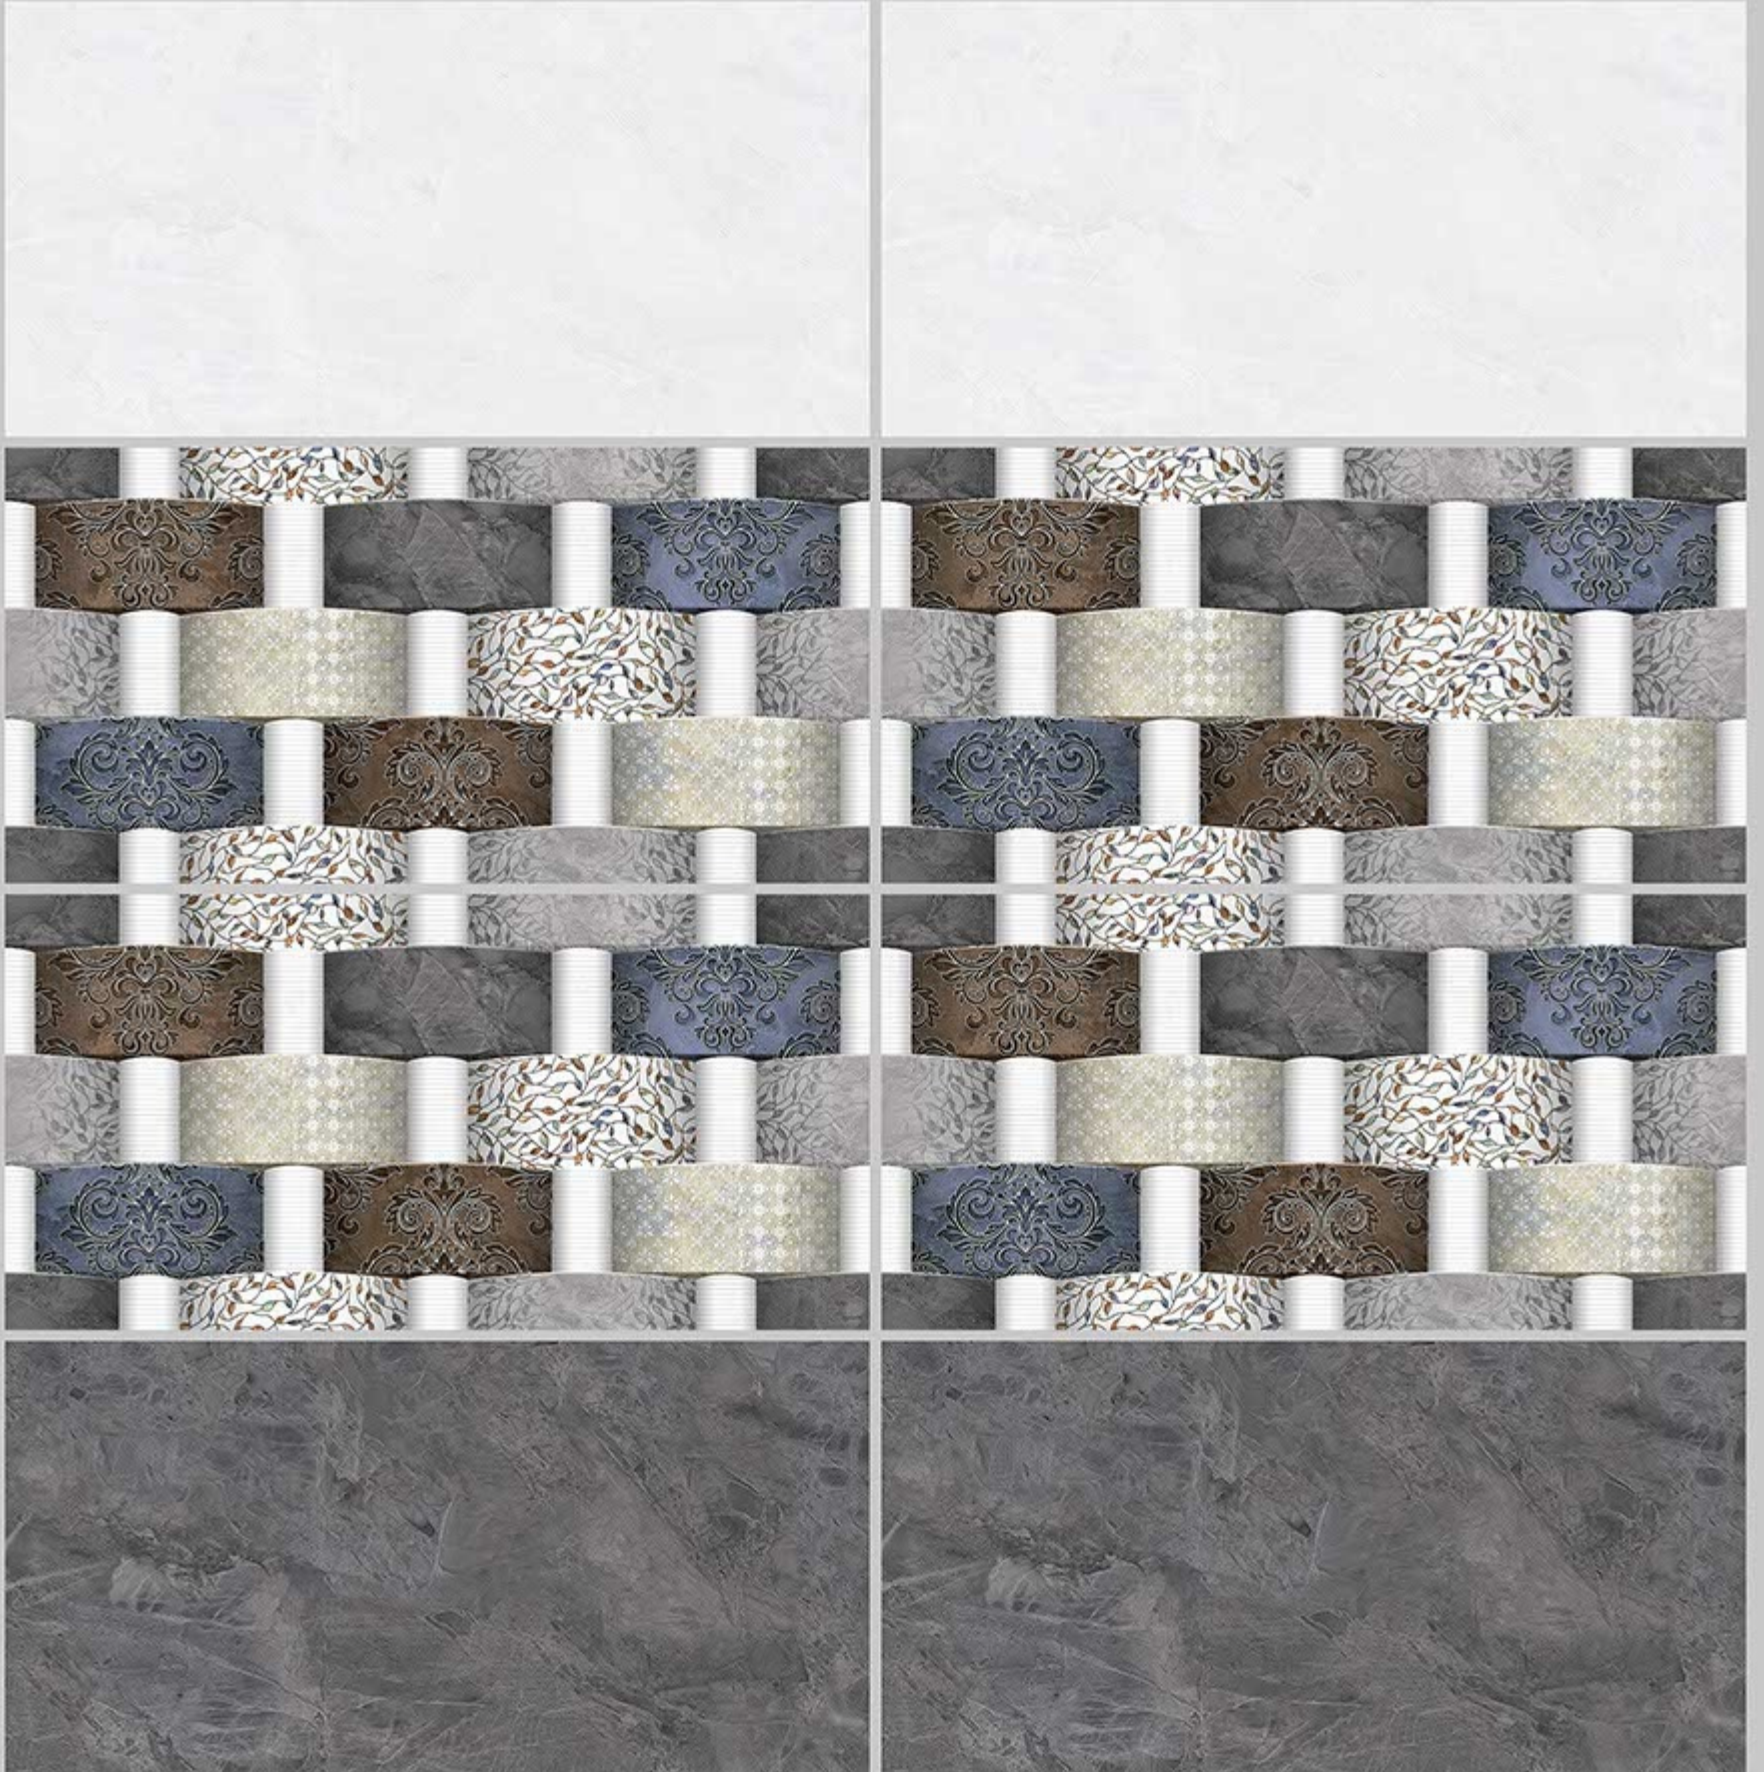

6242-LT

6242-HL-1

6242-HL-2

6242-DK

DIGITAL 300X
WALL TILES 600mm

SKY WORLD CERAMIC

Tile Shown
6242

resistant to salts | eco sustainable | fire proof | frost proof | random desing