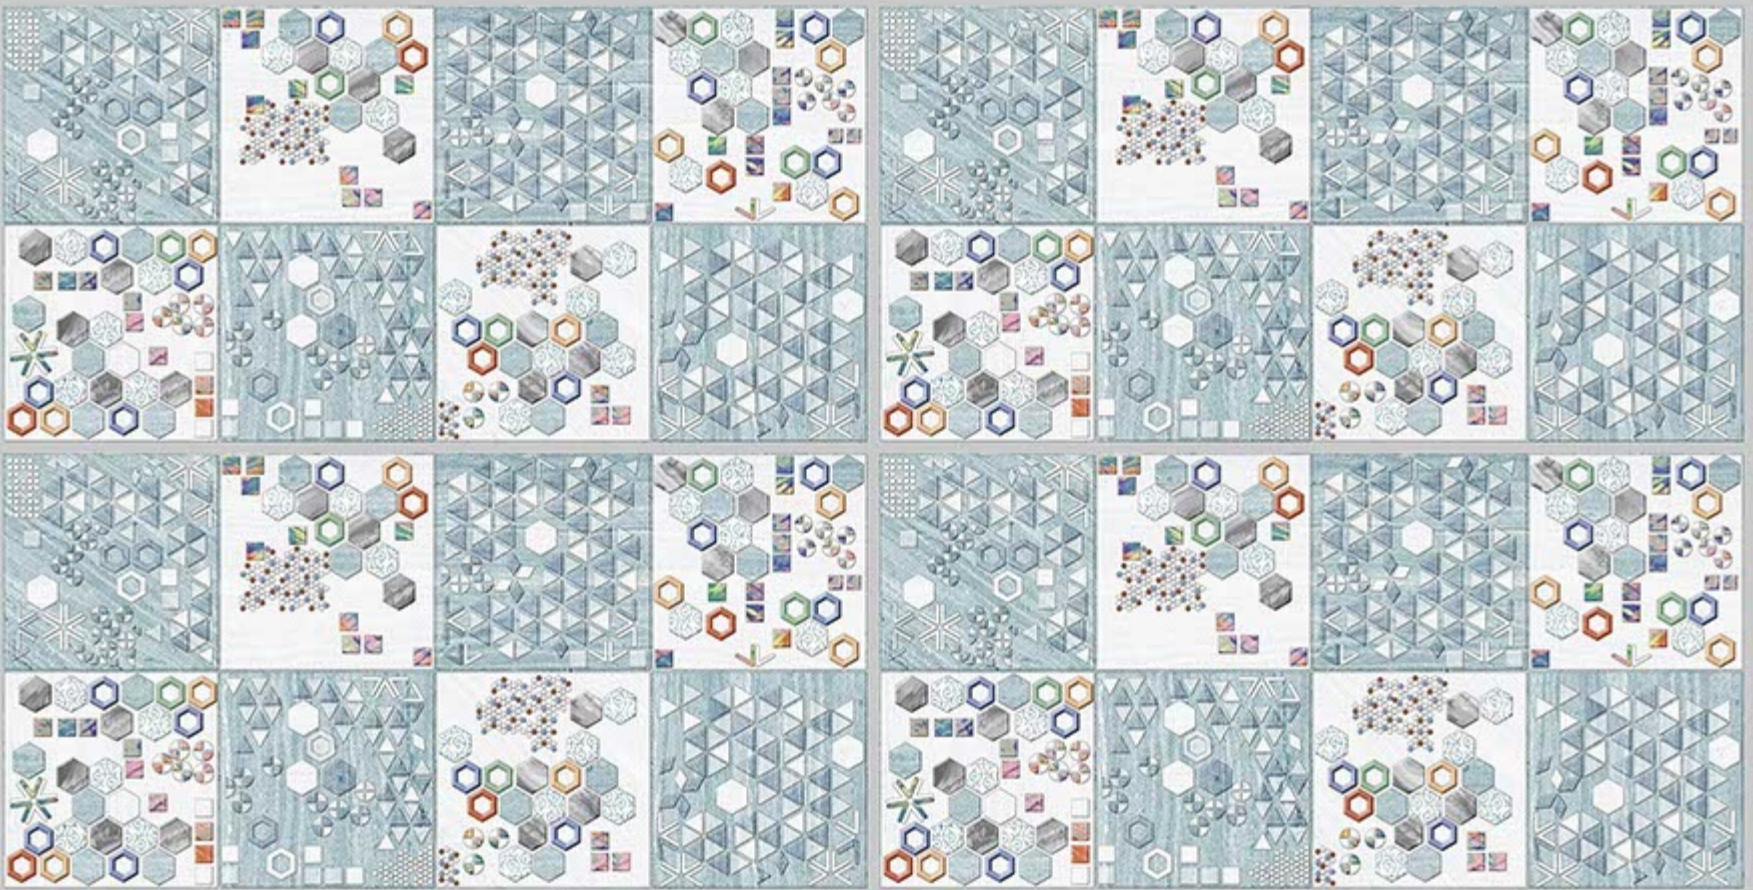

Tile Shown
6244

resistant to salts | eco sustainable | fire proof | frost proof | random desing

Finish:Glossy

6245-LT

6245-HL-1

6245-DK

DIGITAL 300X
WALL TILES 600mm

SKY WORLD CERAMIC