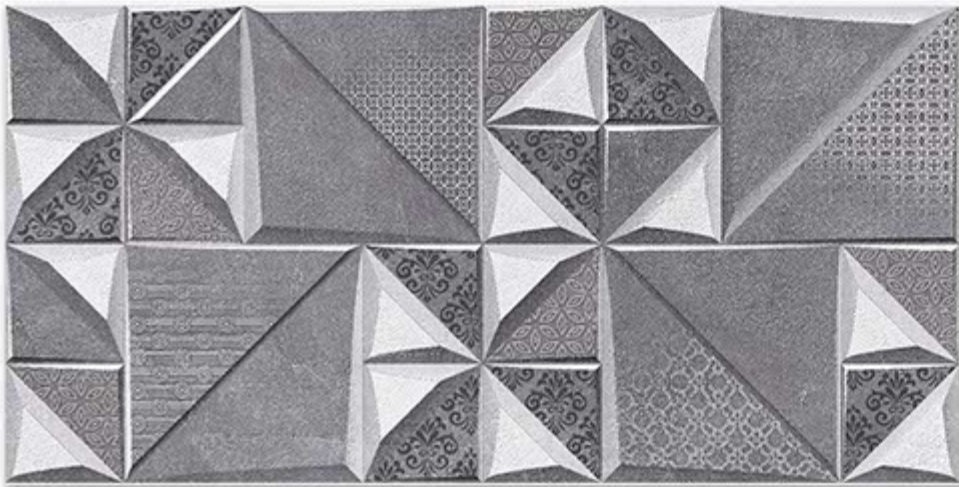

resistant to salts | eco sustainable | fire proof | frost proof | random desing

Finish:Glossy

6244-LT

6244-HL-1

6244-HL-2

6244-DK

DIGITAL 300X
WALL TILES 600mm

SKY WORLD CERAMIC