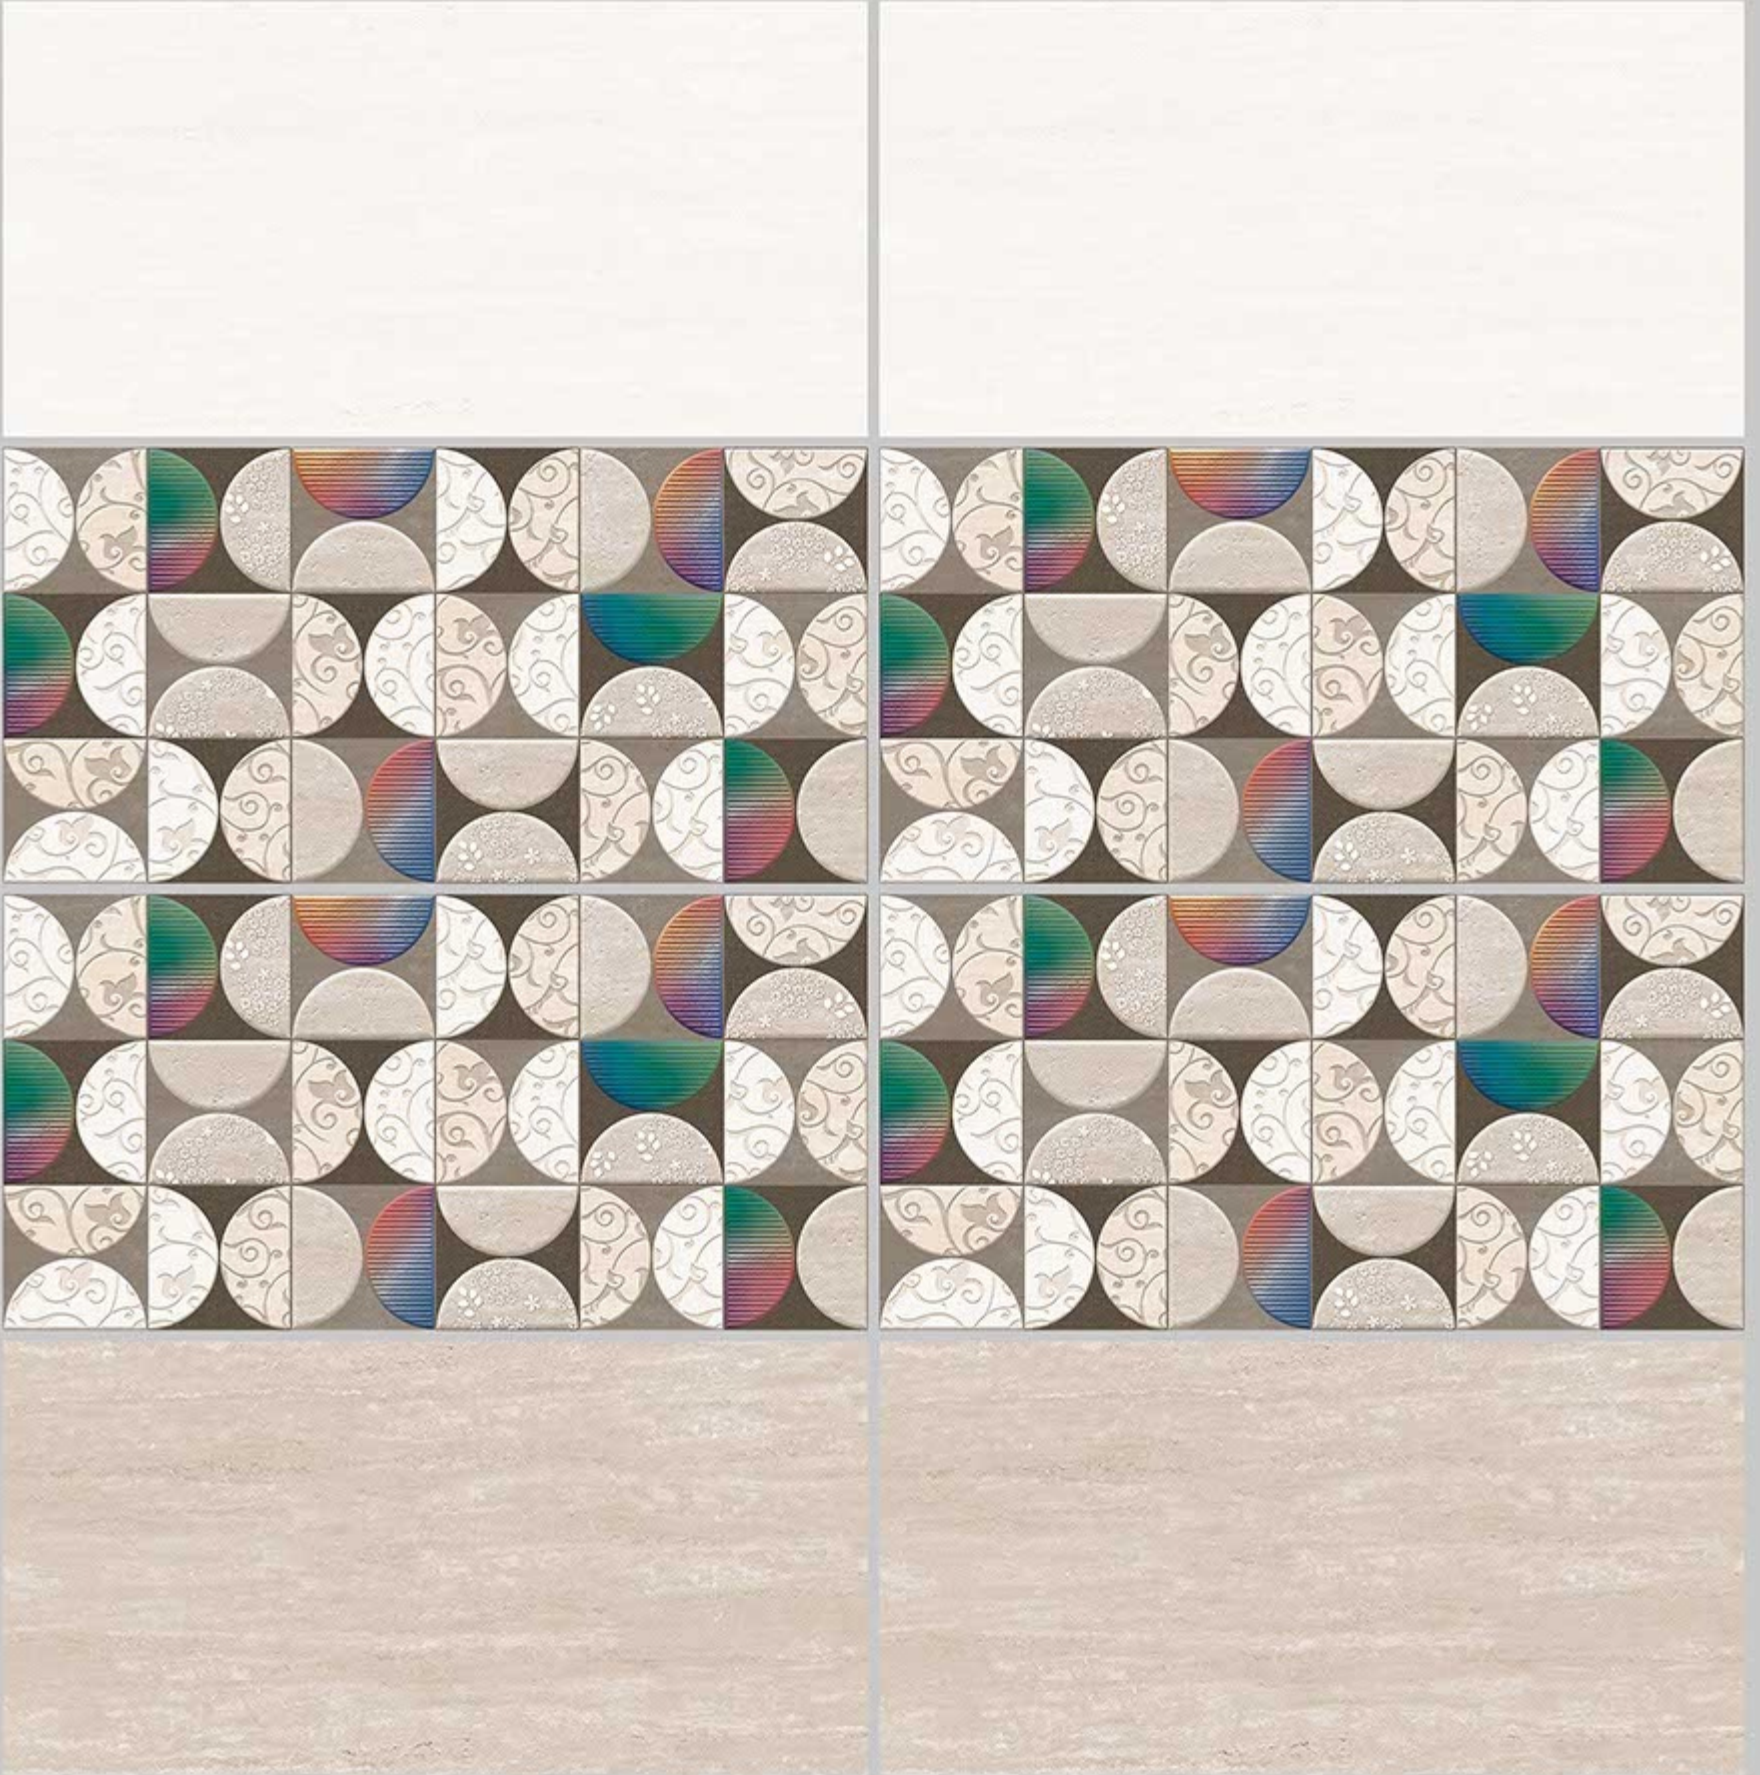

6204-HL-1

6204-HL-2

6204-DK

DIGITAL 300X
WALL TILES 600mm

SKY WORLD CERAMIC

Tile Shown
6204

resistant to salts | eco sustainable | fire proof | frost proof | random desing

Finish:Glossy