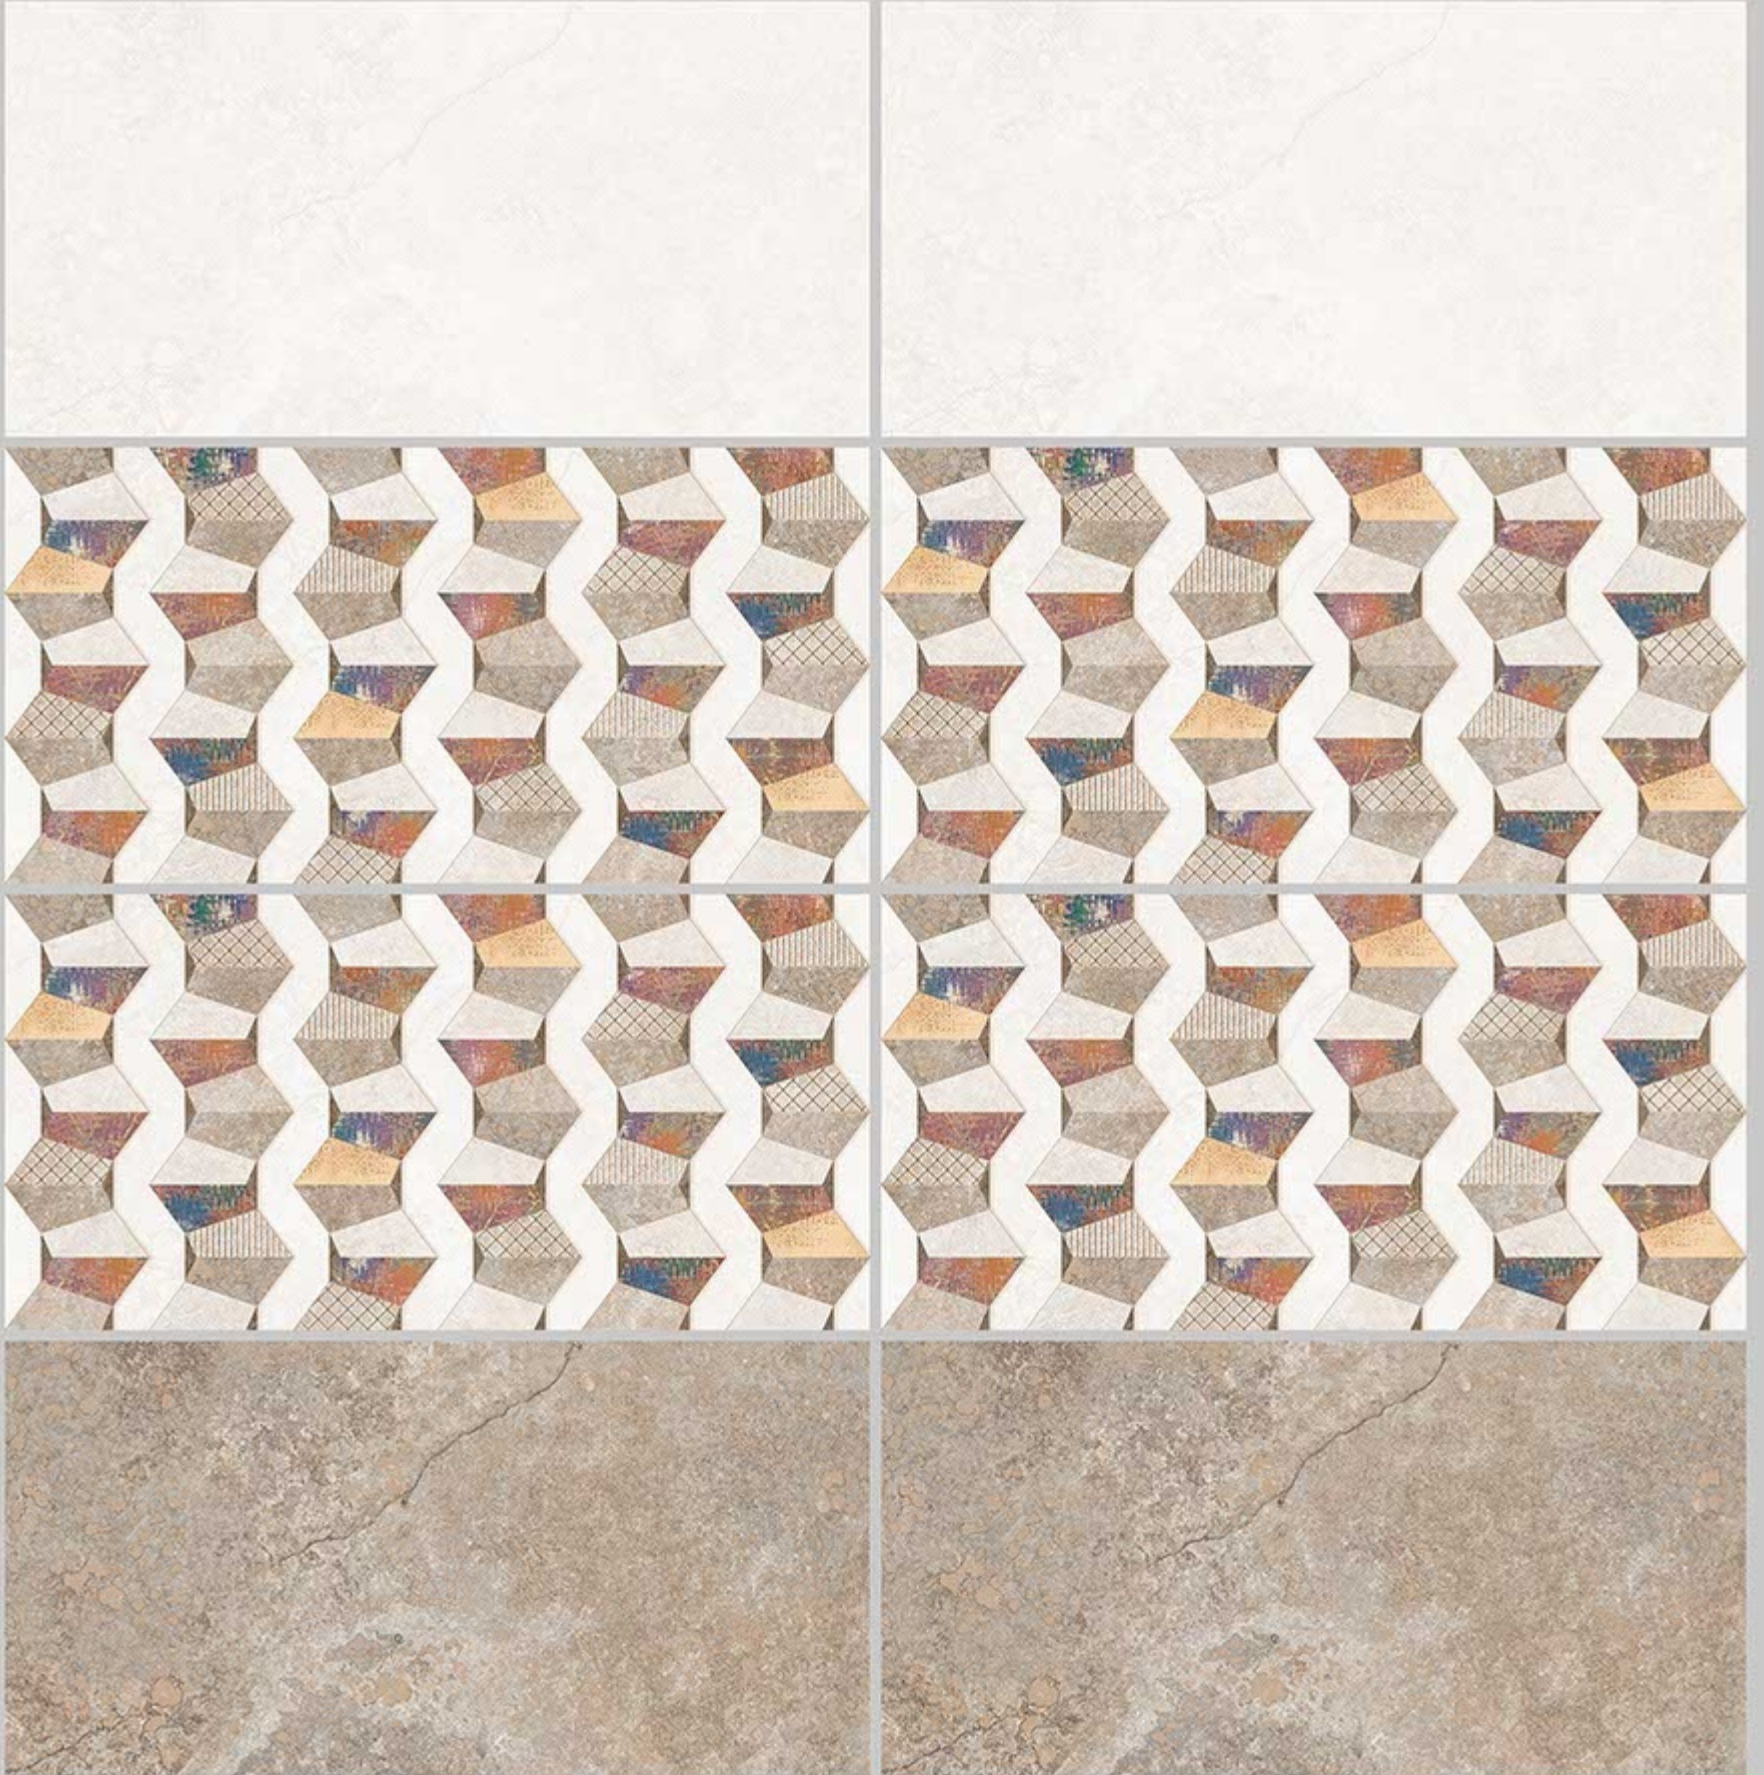

6219-HL-2

6219-DK

DIGITAL 300X
WALL TILES 600mm

SKY WORLD CERAMIC

Tile Shown
6219

resistant to salts | eco sustainable | fire proof | frost proof | random desing

Finish:Glossy

6220-LT