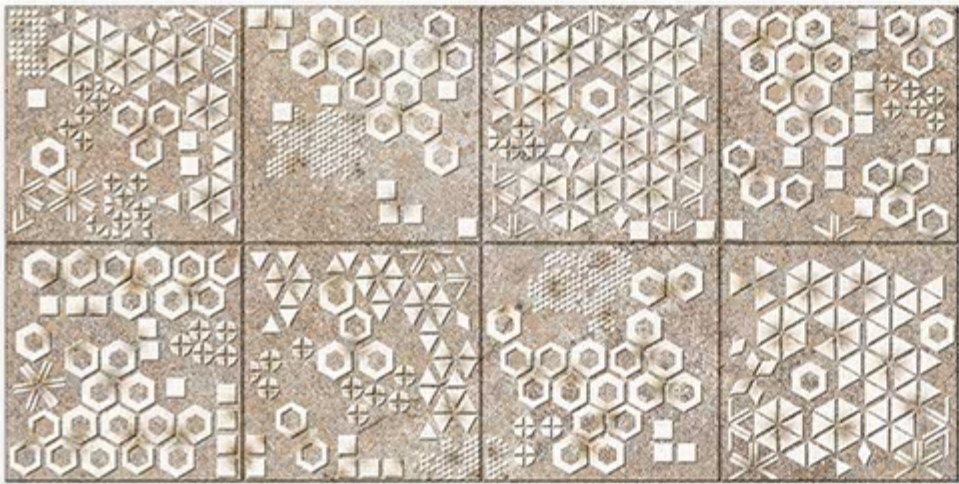

6218-DK

DIGITAL 300X
WALL TILES 600mm

SKY WORLD CERAMIC

Tile Shown
6218

resistant to salts | eco sustainable | fire proof | frost proof | random desing

Finish:Glossy

6219-LT

6219-HL-1