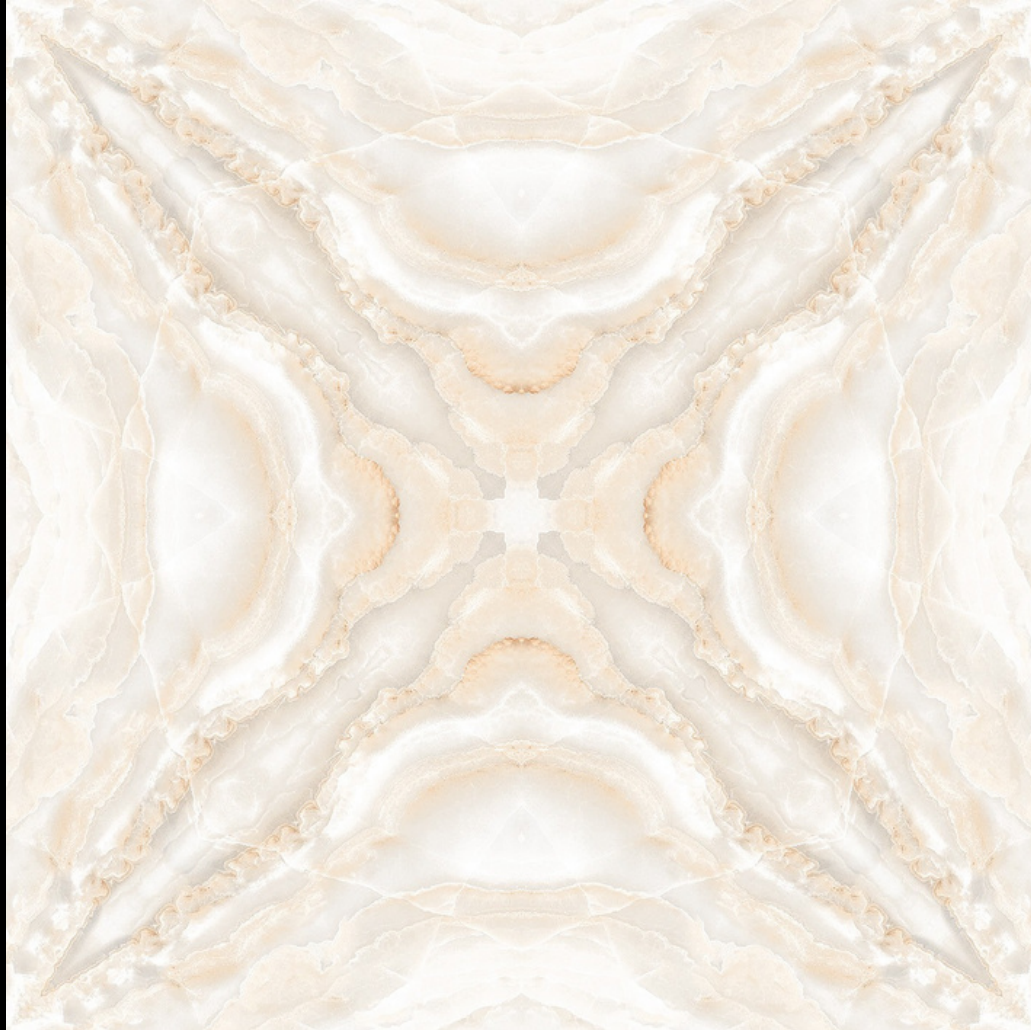

Rangoli

SERIES

DESIGN

RANGOLI-1012

DESIGN - BOOK MATCH | FINISH - GLOSSY