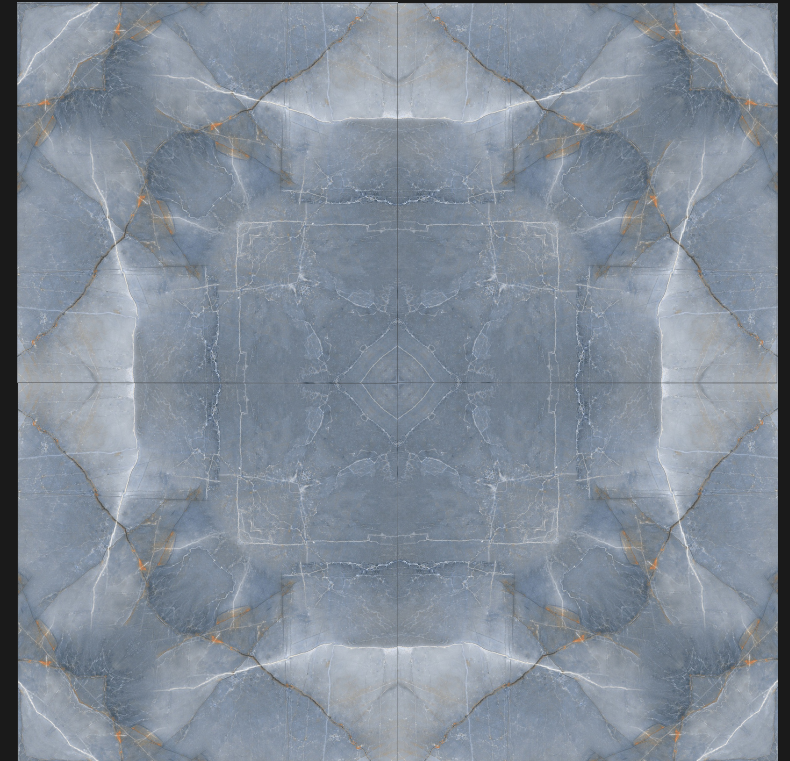

Rangoli

SERIES

DESIGN

RANGOLI-1037

DESIGN - BOOK MATCH | FINISH - GLOSSY

SKY WORLD CERAMIC

600X
600MM

Rangoli