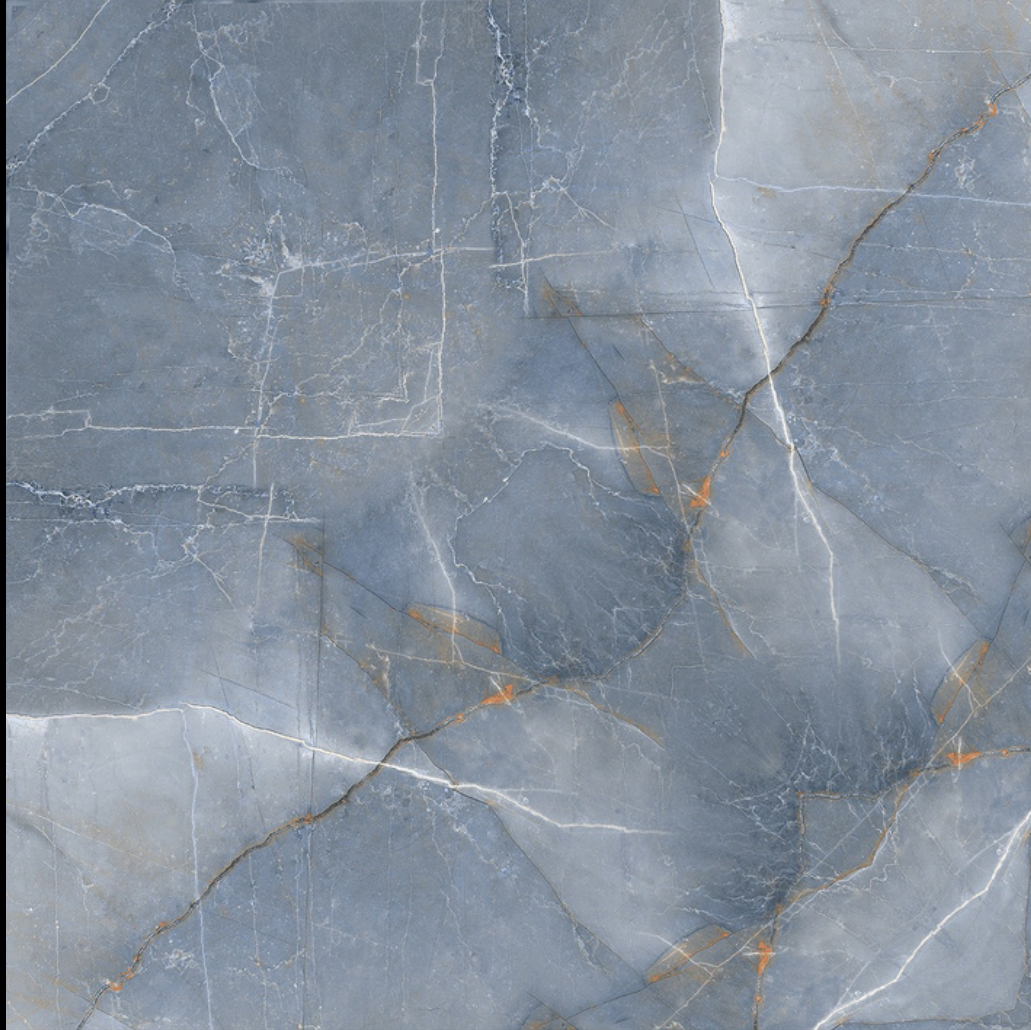

Rangoli

SERIES

DESIGN

RANGOLI-1037

DESIGN - BOOK MATCH | FINISH - GLOSSY