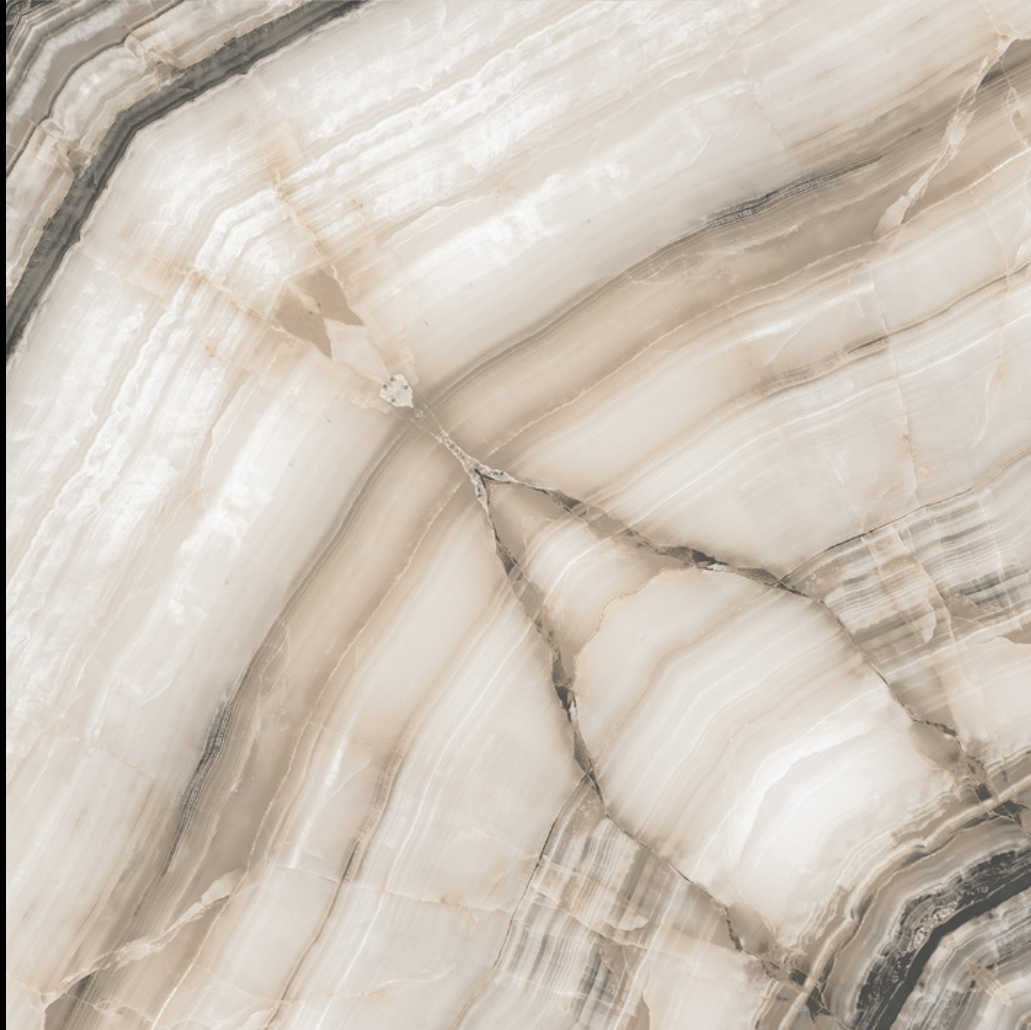

Rangoli

SERIES

DESIGN

RANGOLI-1013

DESIGN - BOOK MATCH | FINISH - GLOSSY