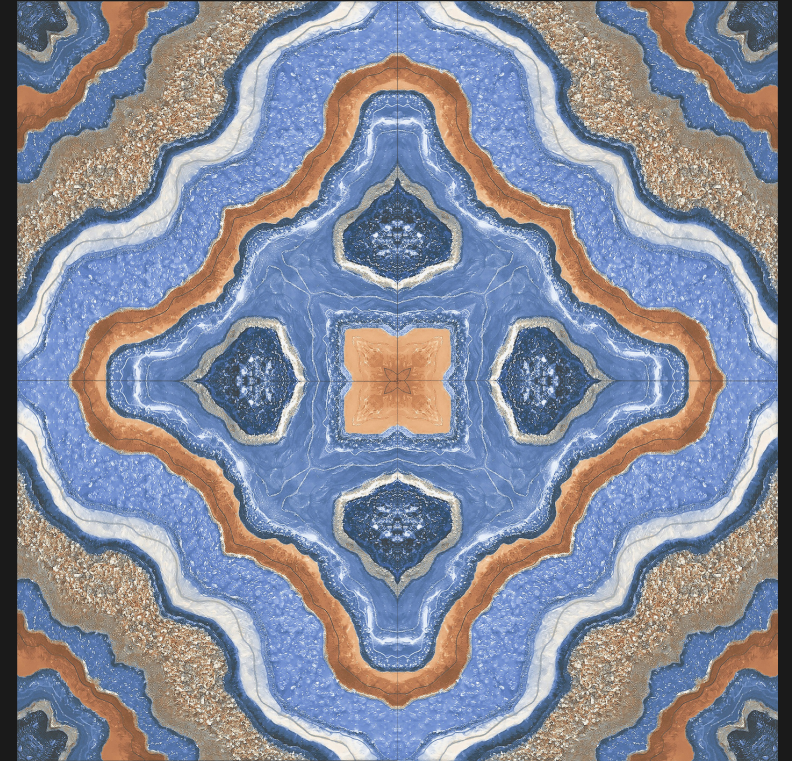

600X
600MM

Rangoli

SERIES

DESIGN

RANGOLI-1035

DESIGN - BOOK MATCH | FINISH - GLOSSY

SKY WORLD CERAMIC

600X
600MM