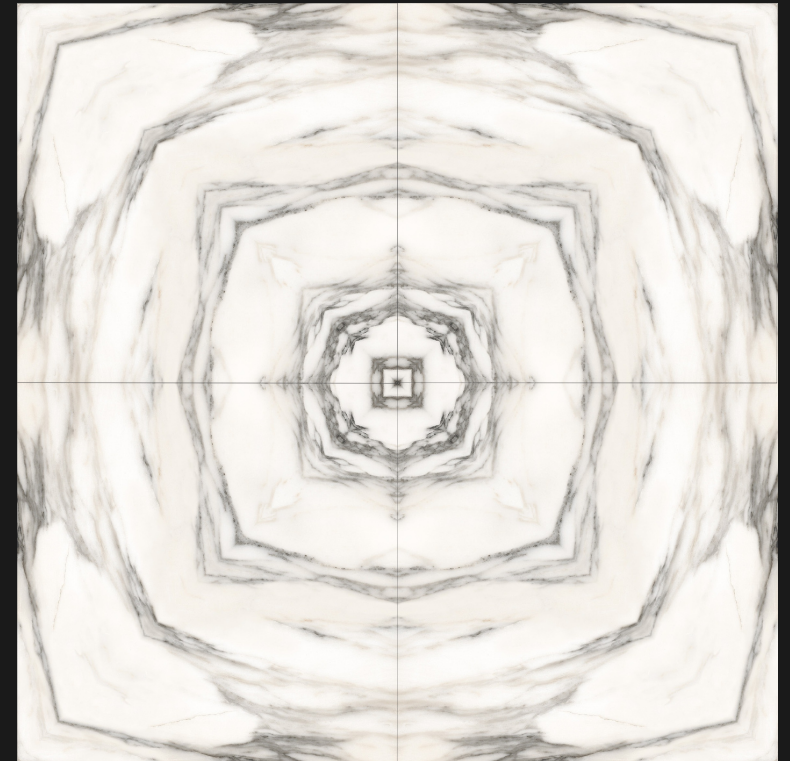

Rangoli

SERIES

DESIGN

RANGOLI-1022

DESIGN - BOOK MATCH | FINISH - GLOSSY

SKY WORLD CERAMIC

600X
600MM