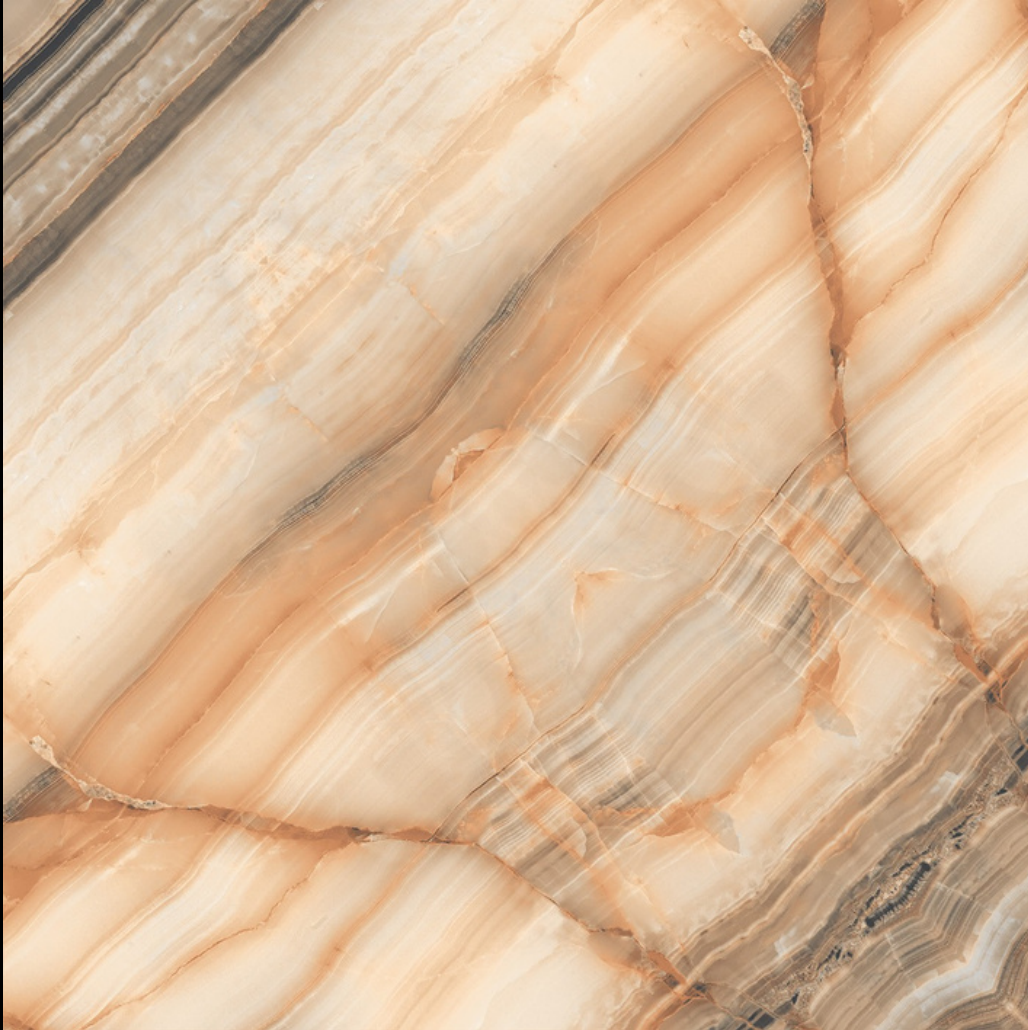

DESIGN

RANGOLI-1022

DESIGN - BOOK MATCH | FINISH - GLOSSY

SKY WORLD CERAMIC

600X
600MM

Rangoli

SERIES

DESIGN