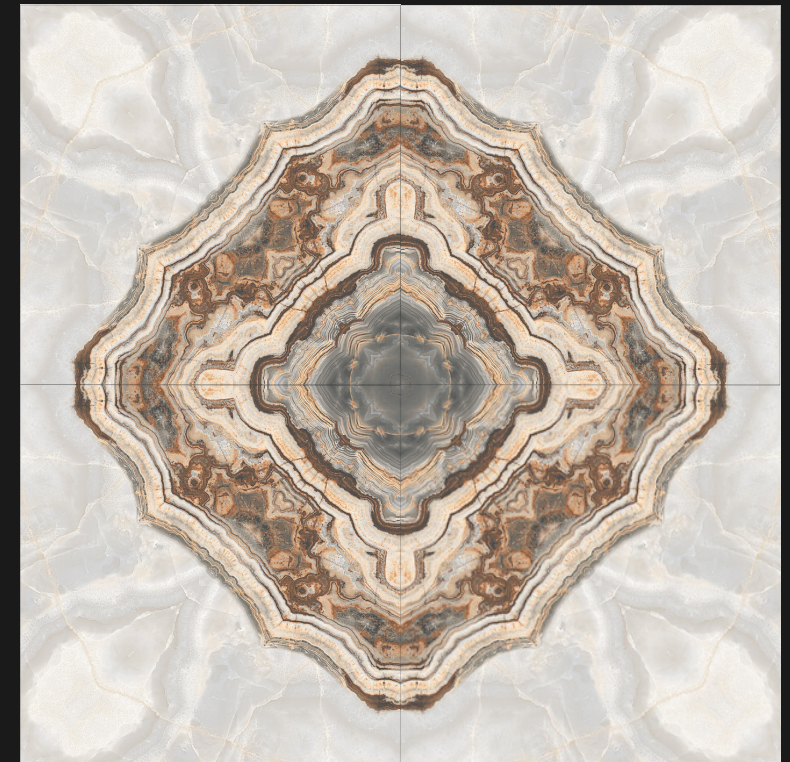

Rangoli

SERIES

DESIGN

RANGOLI-1006

DESIGN - BOOK MATCH | FINISH - GLOSSY

SKY WORLD CERAMIC

600X
600MM