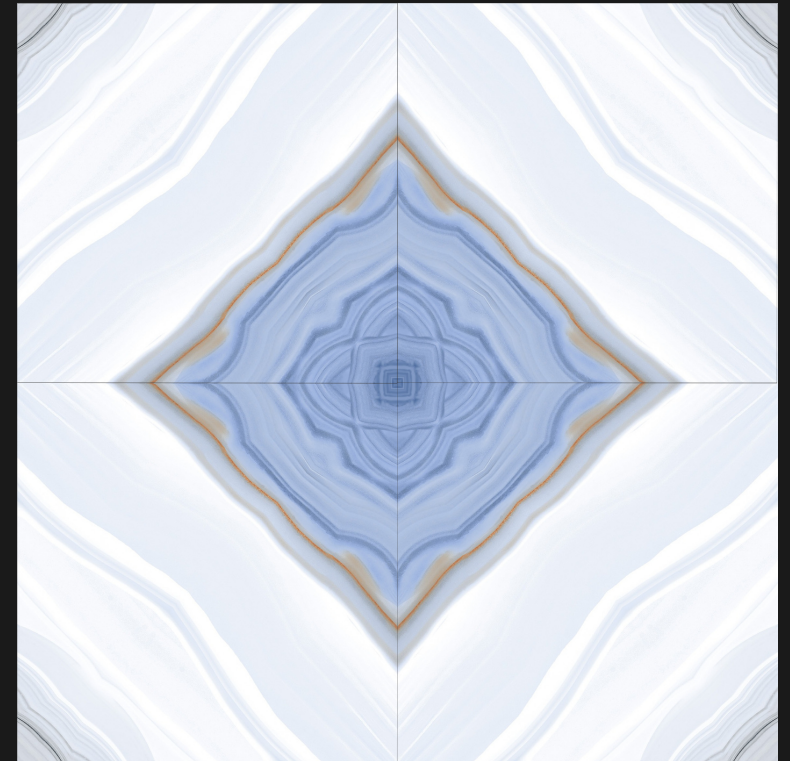

Rangoli

SERIES

DESIGN

RANGOLI-1009

DESIGN - BOOK MATCH | FINISH - GLOSSY

SKY WORLD CERAMIC

600X
600MM