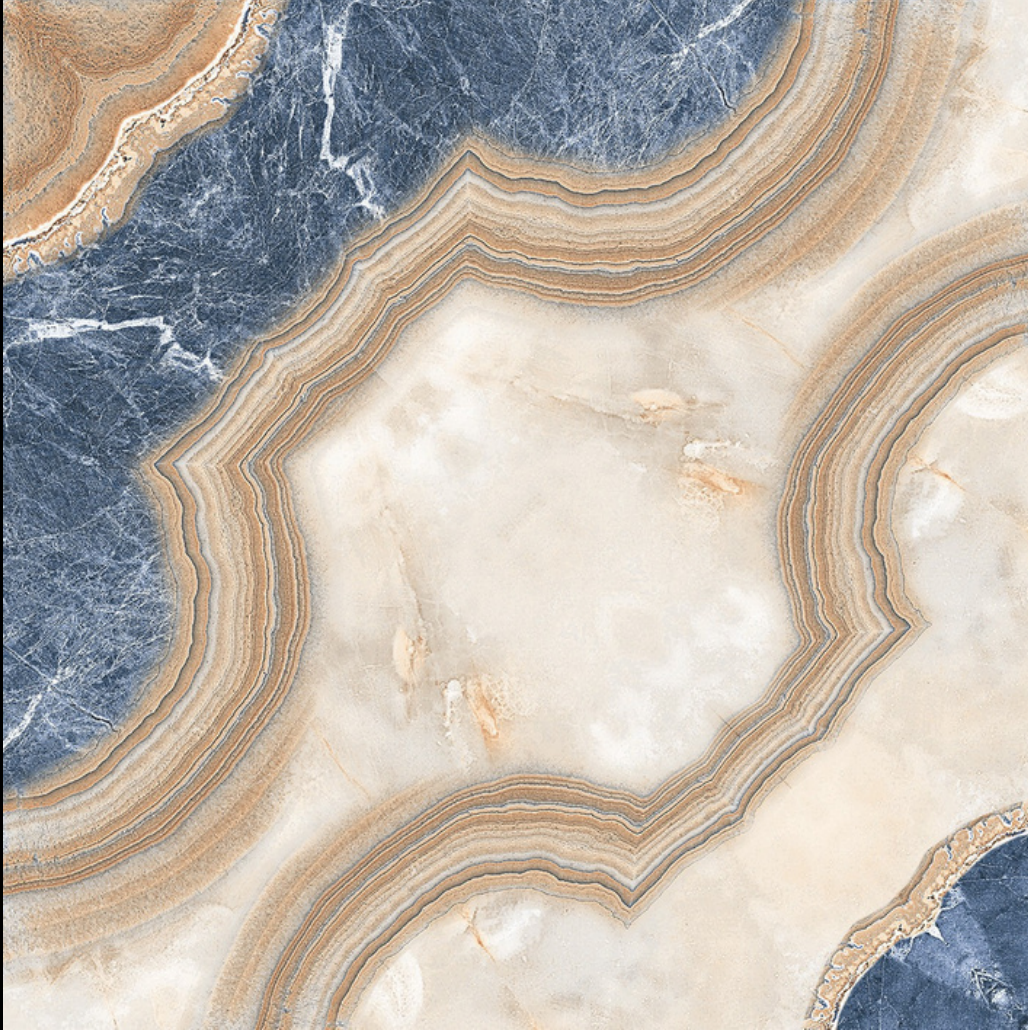

DESIGN - BOOK MATCH | FINISH - GLOSSY

SKY WORLD CERAMIC

600X
600MM

Rangoli

SERIES

DESIGN

RANGOLI-1008

DESIGN - BOOK MATCH | FINISH - GLOSSY