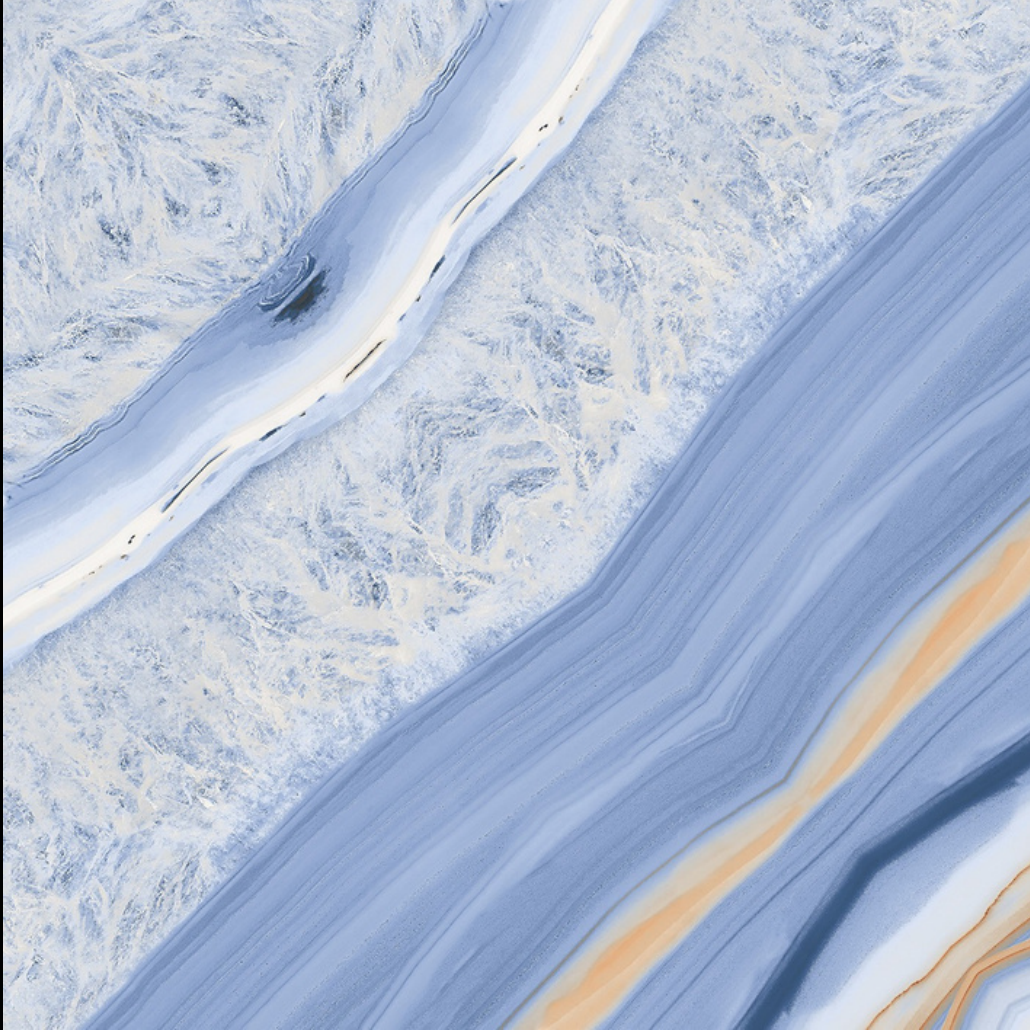

MATT
SERIES

RANGOLI-1001

Rangoli

SERIES

DESIGN

RANGOLI-1001

DESIGN - BOOK MATCH | FINISH - GLOSSY

SKY WORLD CERAMIC