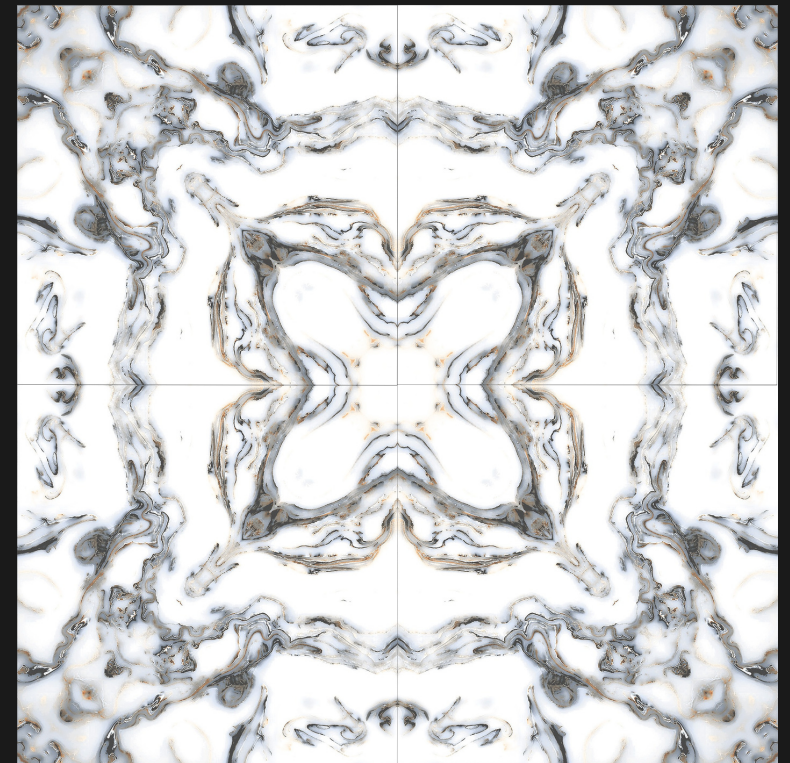

Rangoli

SERIES

DESIGN

RANGOLI-1029

DESIGN - BOOK MATCH | FINISH - GLOSSY

SKY WORLD CERAMIC

600X
600MM

Rangoli