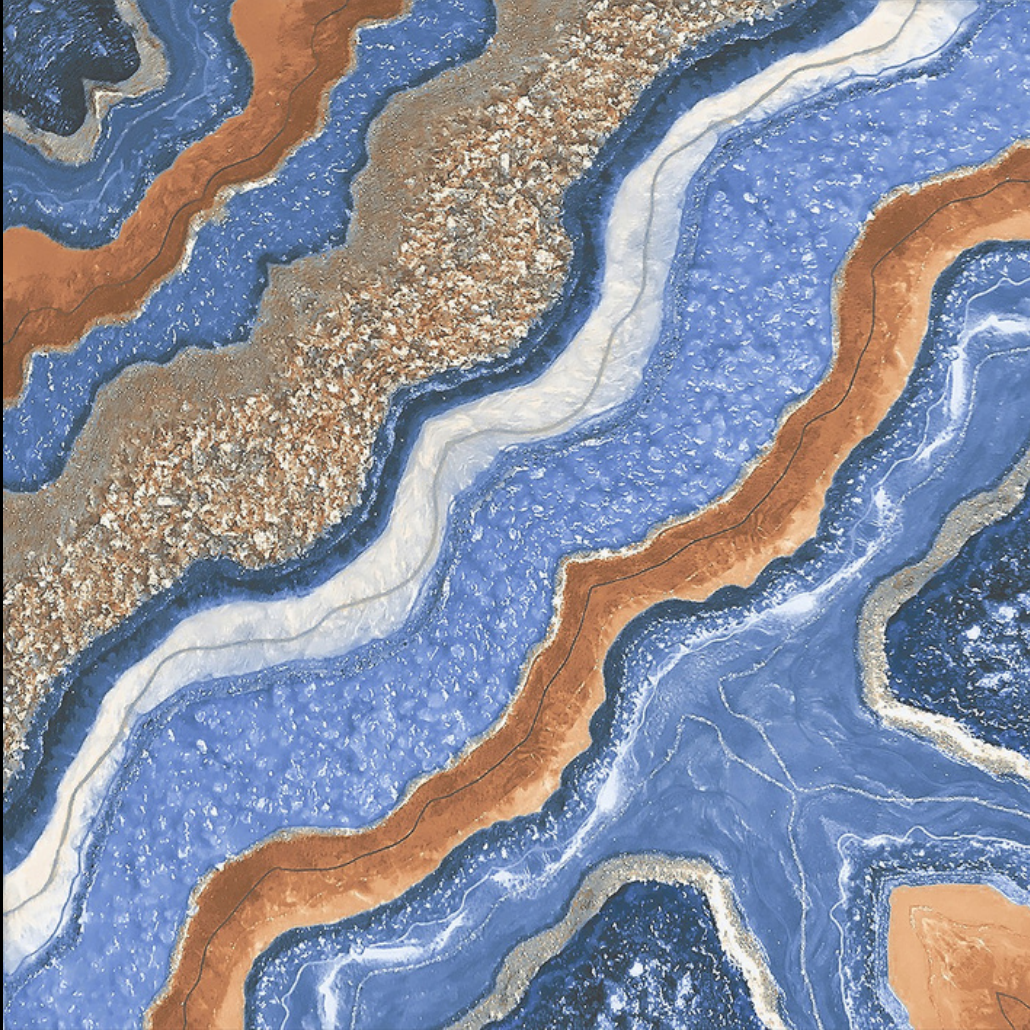

Rangoli

SERIES

DESIGN

RANGOLI-1035

DESIGN - BOOK MATCH | FINISH - GLOSSY