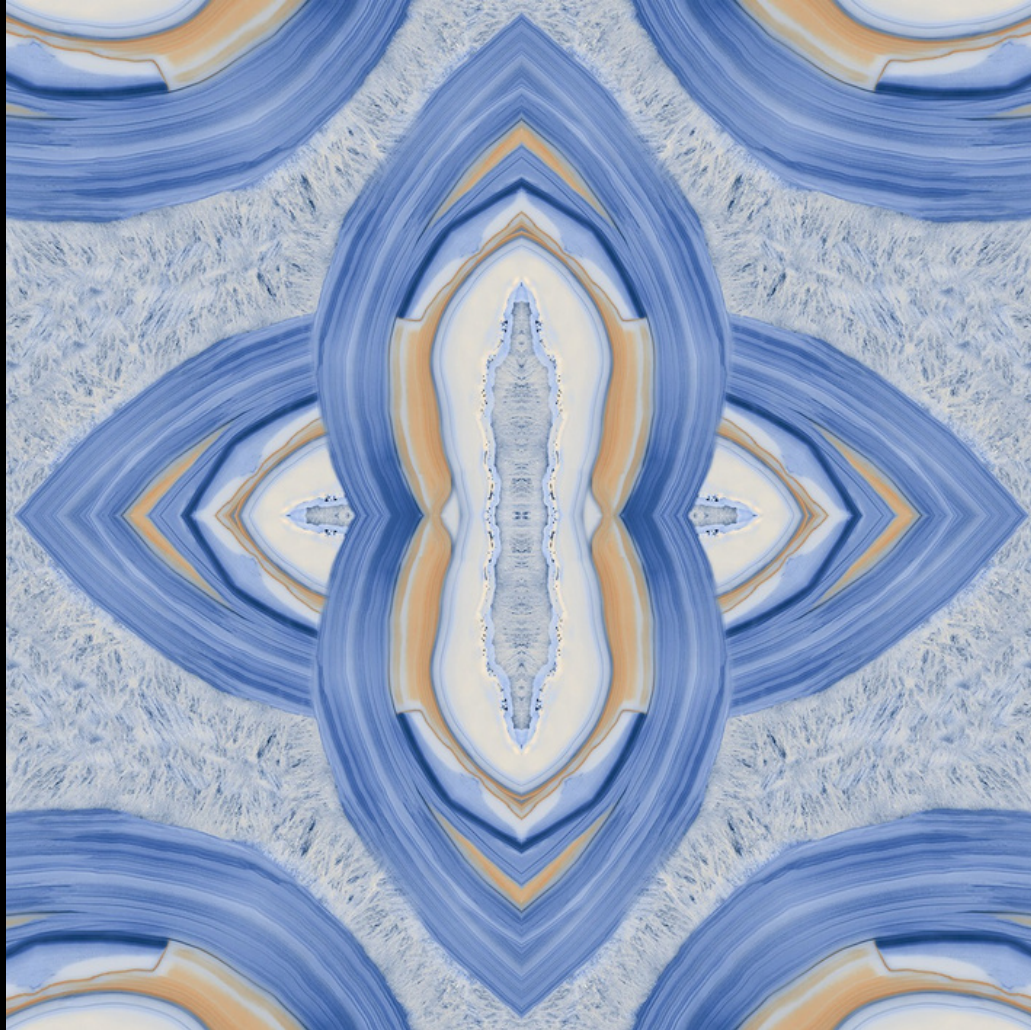

SKY WORLD CERAMIC

600X
600MM

Rangoli

SERIES

DESIGN

RANGOLI-1026

DESIGN - BOOK MATCH | FINISH - GLOSSY

SKY WORLD CERAMIC