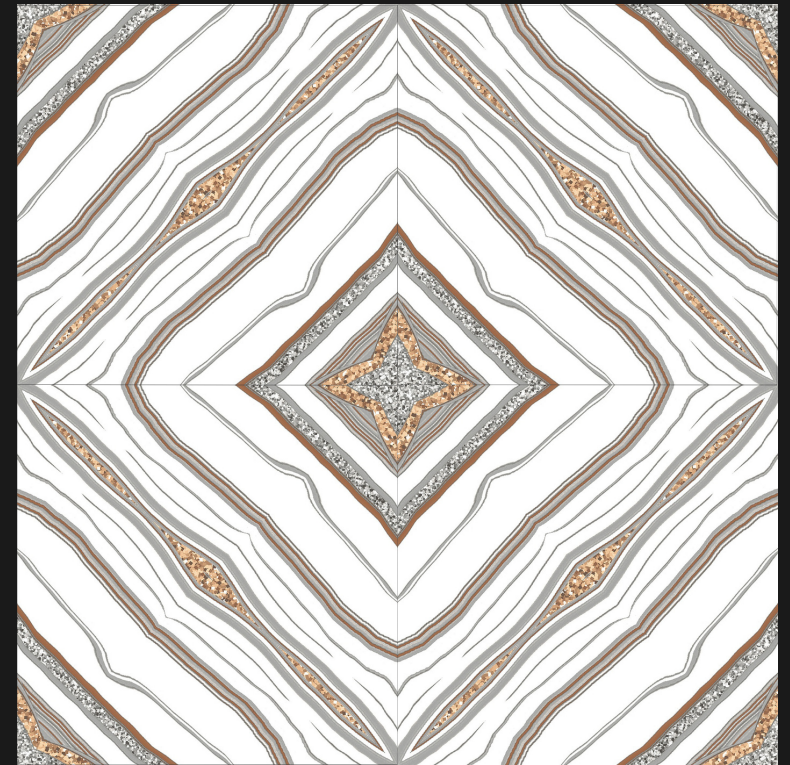

SERIES

DESIGN

RANGOLI-1038

DESIGN - BOOK MATCH | FINISH - GLOSSY

SKY WORLD CERAMIC

600X
600MM