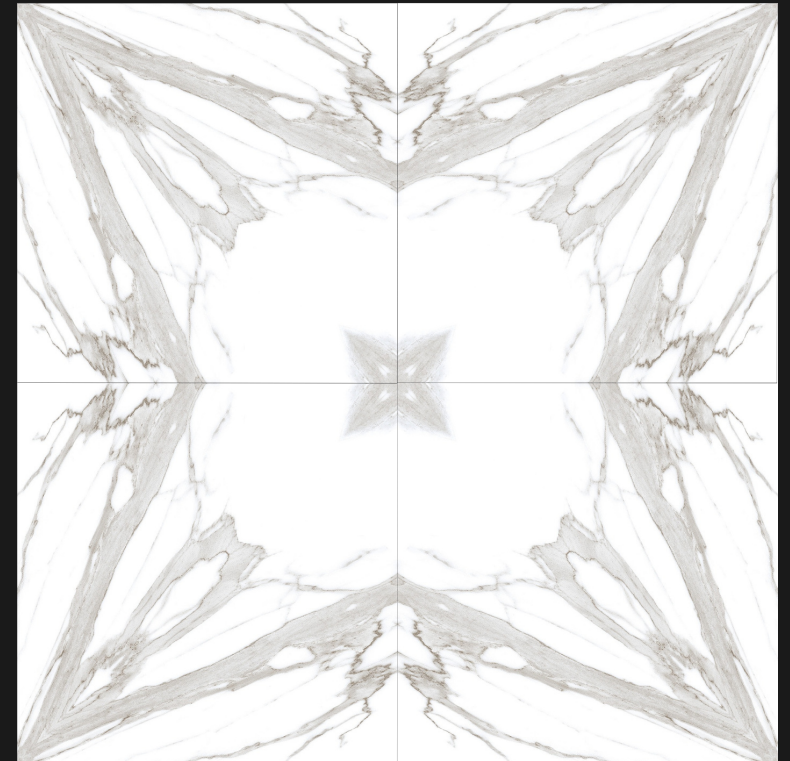

Rangoli

SERIES

DESIGN

RANGOLI-1016

DESIGN - BOOK MATCH | FINISH - GLOSSY

SKY WORLD CERAMIC

600X
600MM