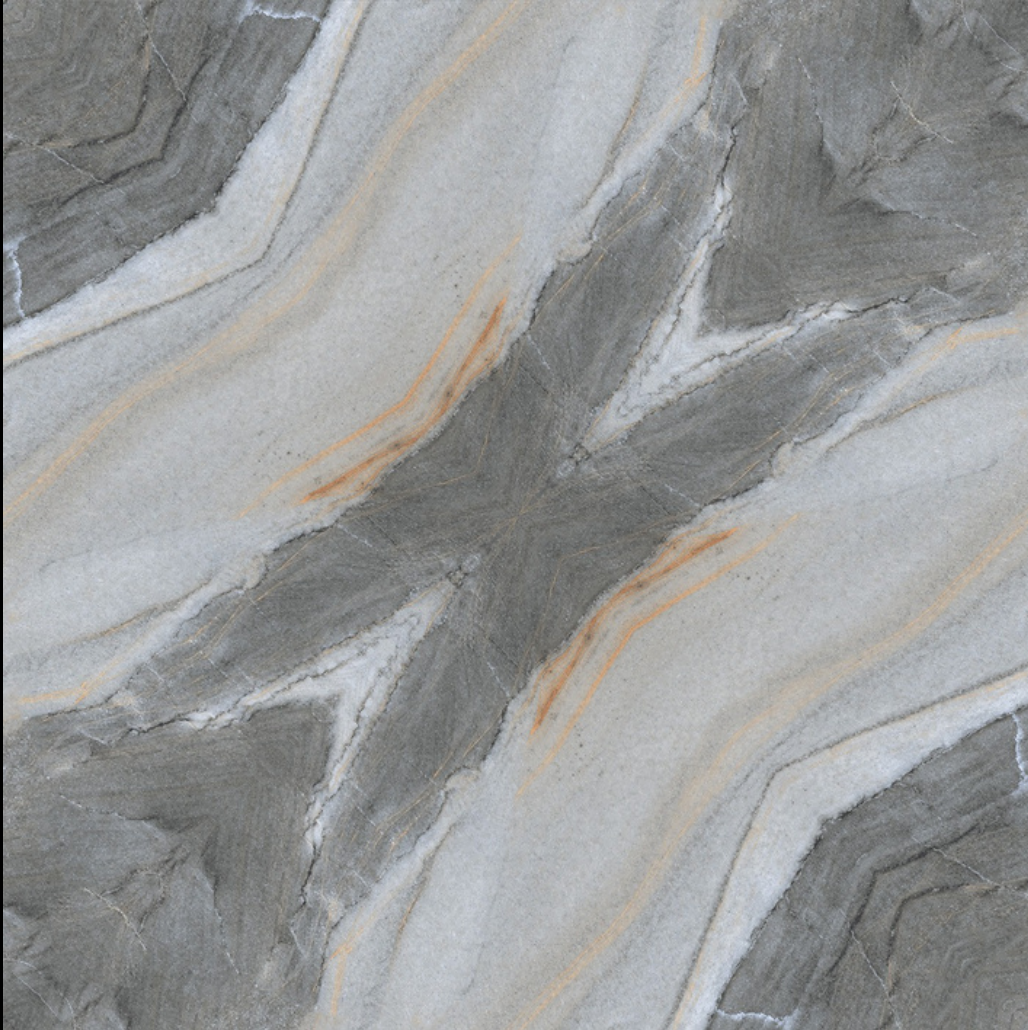

Rangoli

SERIES

DESIGN

RANGOLI-1025

DESIGN - BOOK MATCH | FINISH - GLOSSY