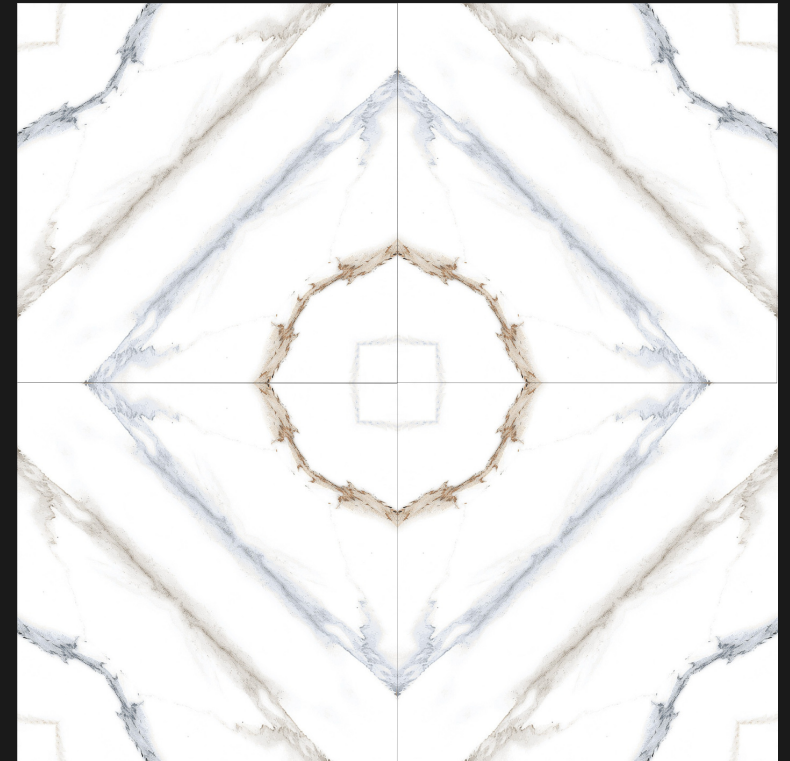

Rangoli

SERIES

DESIGN

RANGOLI-1005

DESIGN - BOOK MATCH | FINISH - GLOSSY

SKY WORLD CERAMIC

600X
600MM