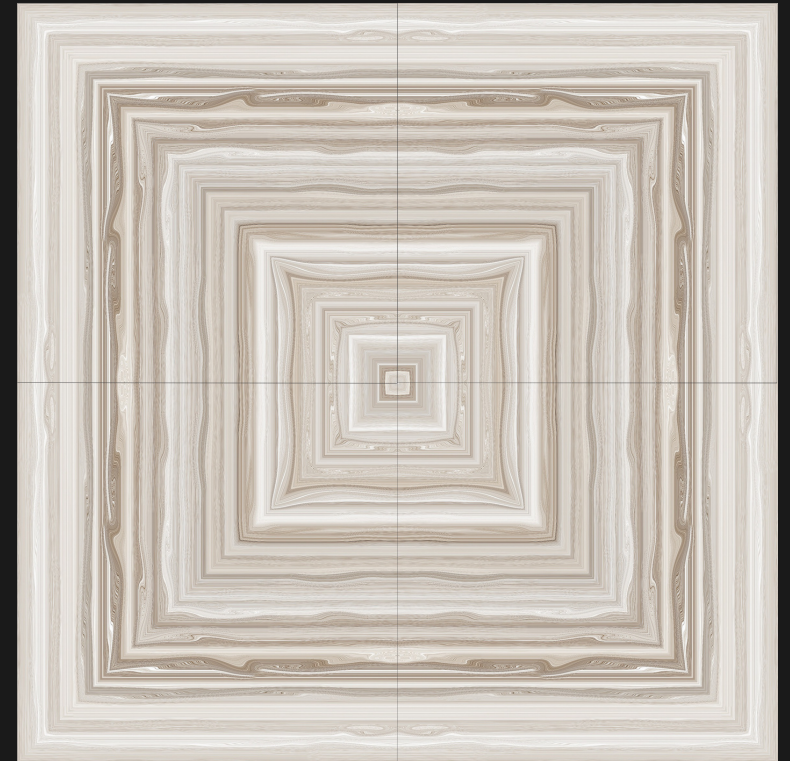

SKY WORLD CERAMIC

600X
600MM

Rangoli

SERIES

DESIGN

RANGOLI-1018

DESIGN - BOOK MATCH | FINISH - GLOSSY

SKY WORLD CERAMIC