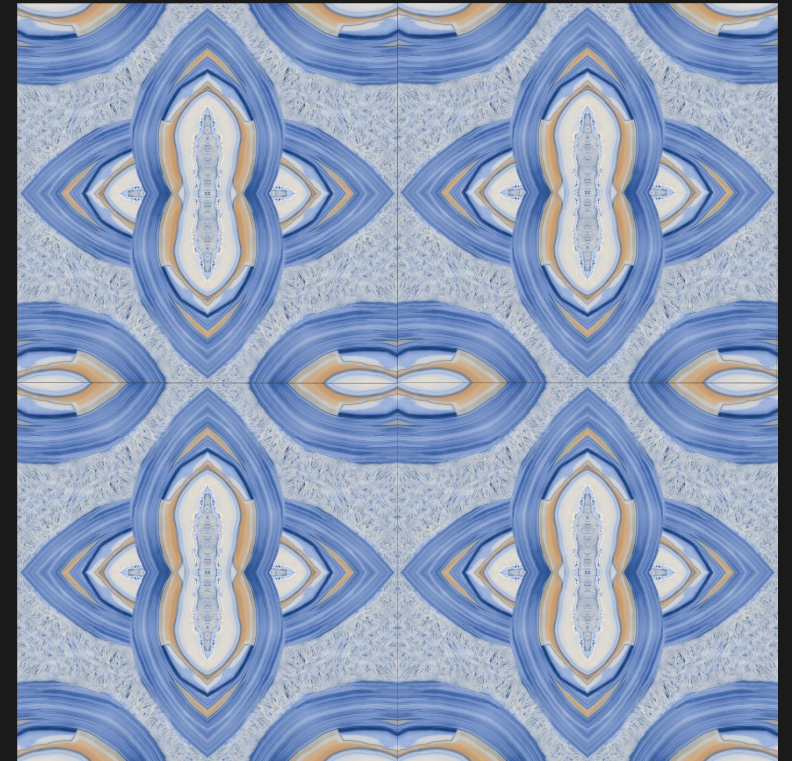

SKY WORLD CERAMIC

600X
600MM

Rangoli

SERIES

DESIGN

RANGOLI-1026

DESIGN - BOOK MATCH | FINISH - GLOSSY

SKY WORLD CERAMIC