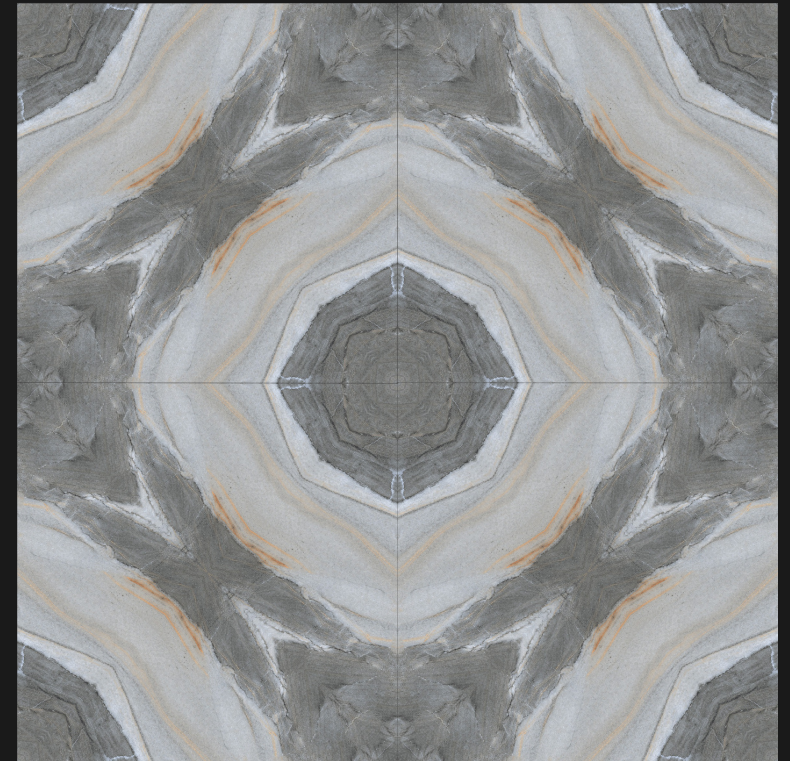

SKY WORLD CERAMIC

600X
600MM

Rangoli

SERIES

DESIGN

RANGOLI-1026

DESIGN - BOOK MATCH | FINISH - GLOSSY

SKY WORLD CERAMIC