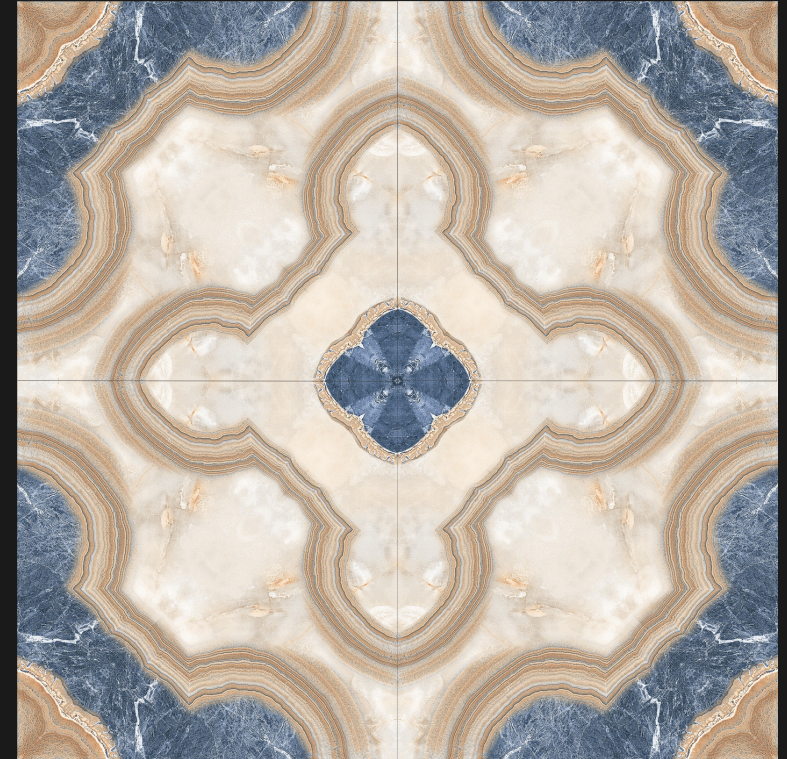

Rangoli

SERIES

DESIGN

RANGOLI-1008

DESIGN - BOOK MATCH | FINISH - GLOSSY

SKY WORLD CERAMIC

600X
600MM