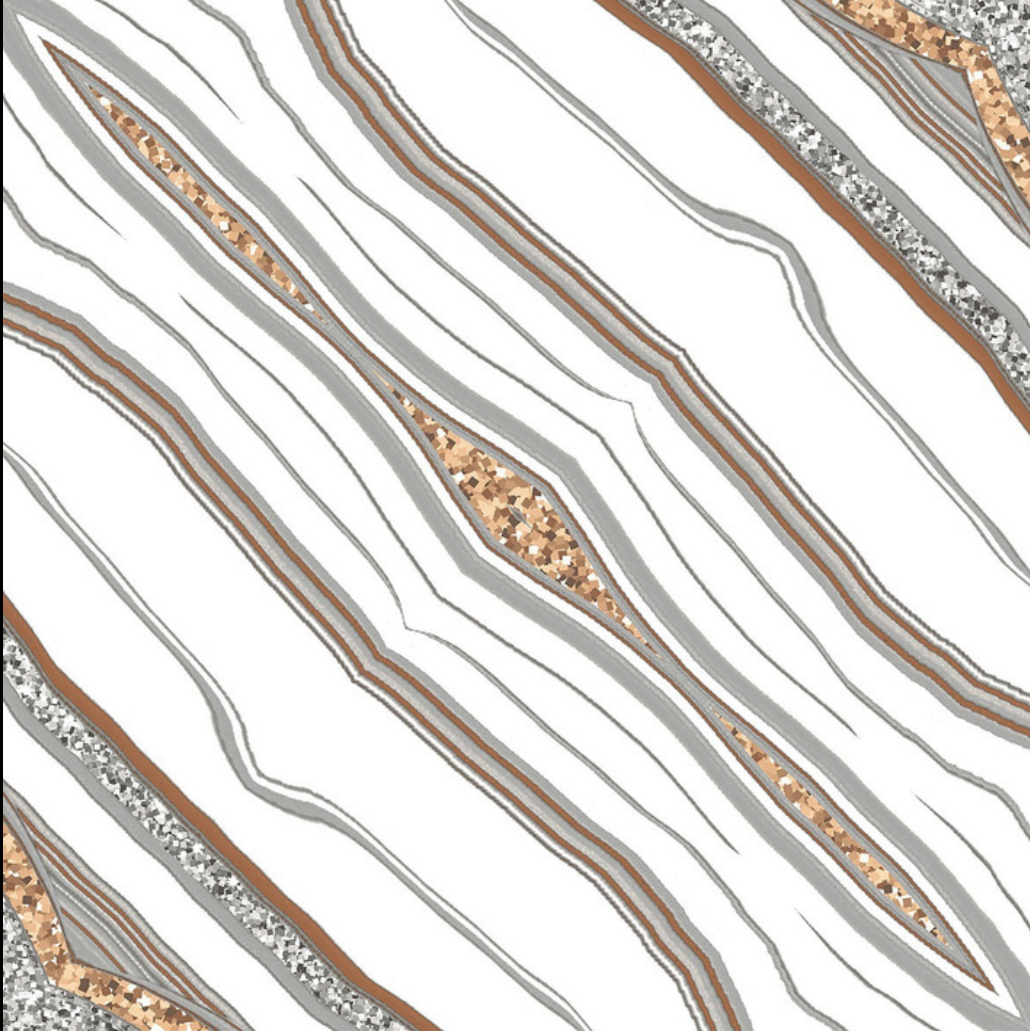

Rangoli

SERIES

DESIGN

RANGOLI-1038

DESIGN - BOOK MATCH | FINISH - GLOSSY