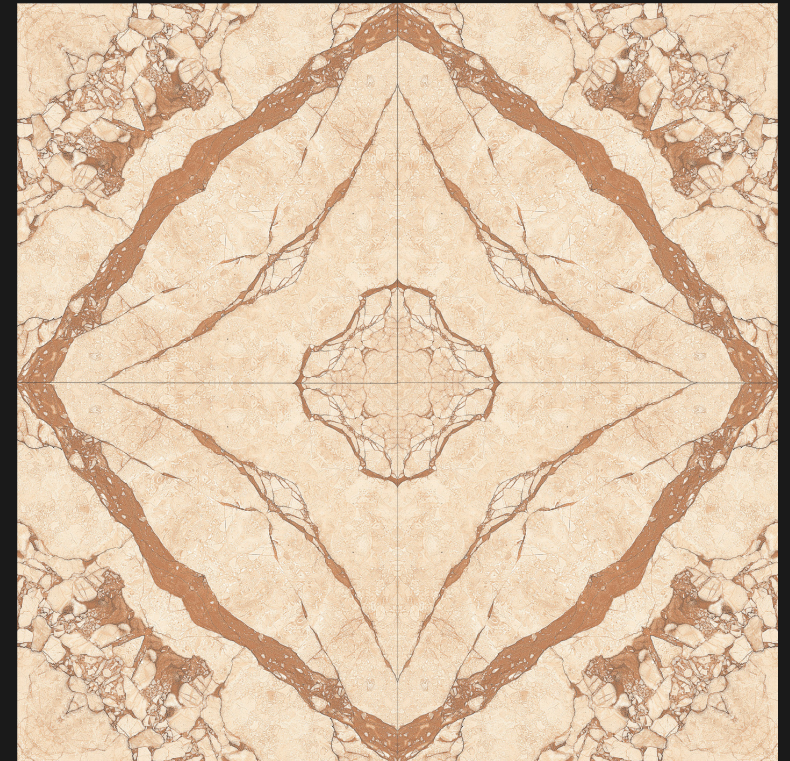

Rangoli

SERIES

DESIGN

RANGOLI-1007

DESIGN - BOOK MATCH | FINISH - GLOSSY

SKY WORLD CERAMIC

600X
600MM