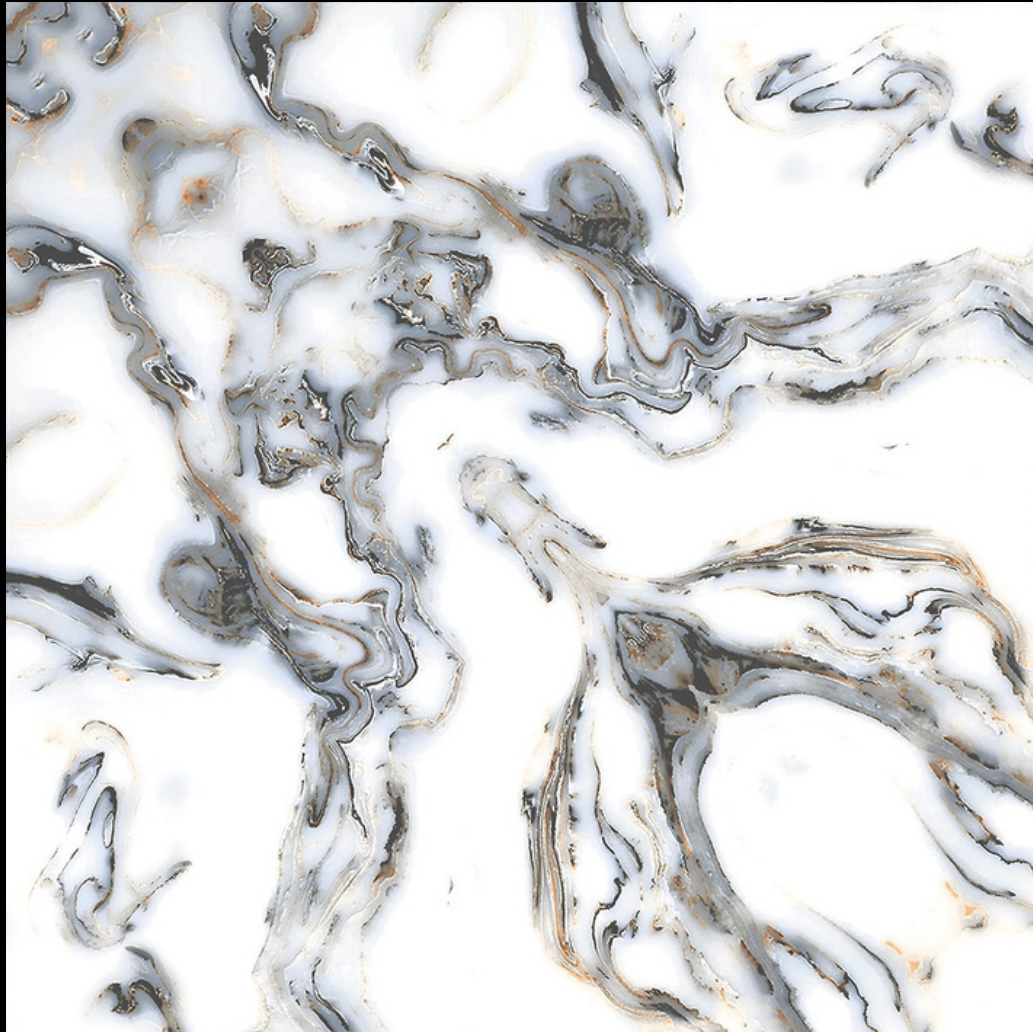

Rangoli

SERIES

DESIGN

RANGOLI-1029

DESIGN - BOOK MATCH | FINISH - GLOSSY