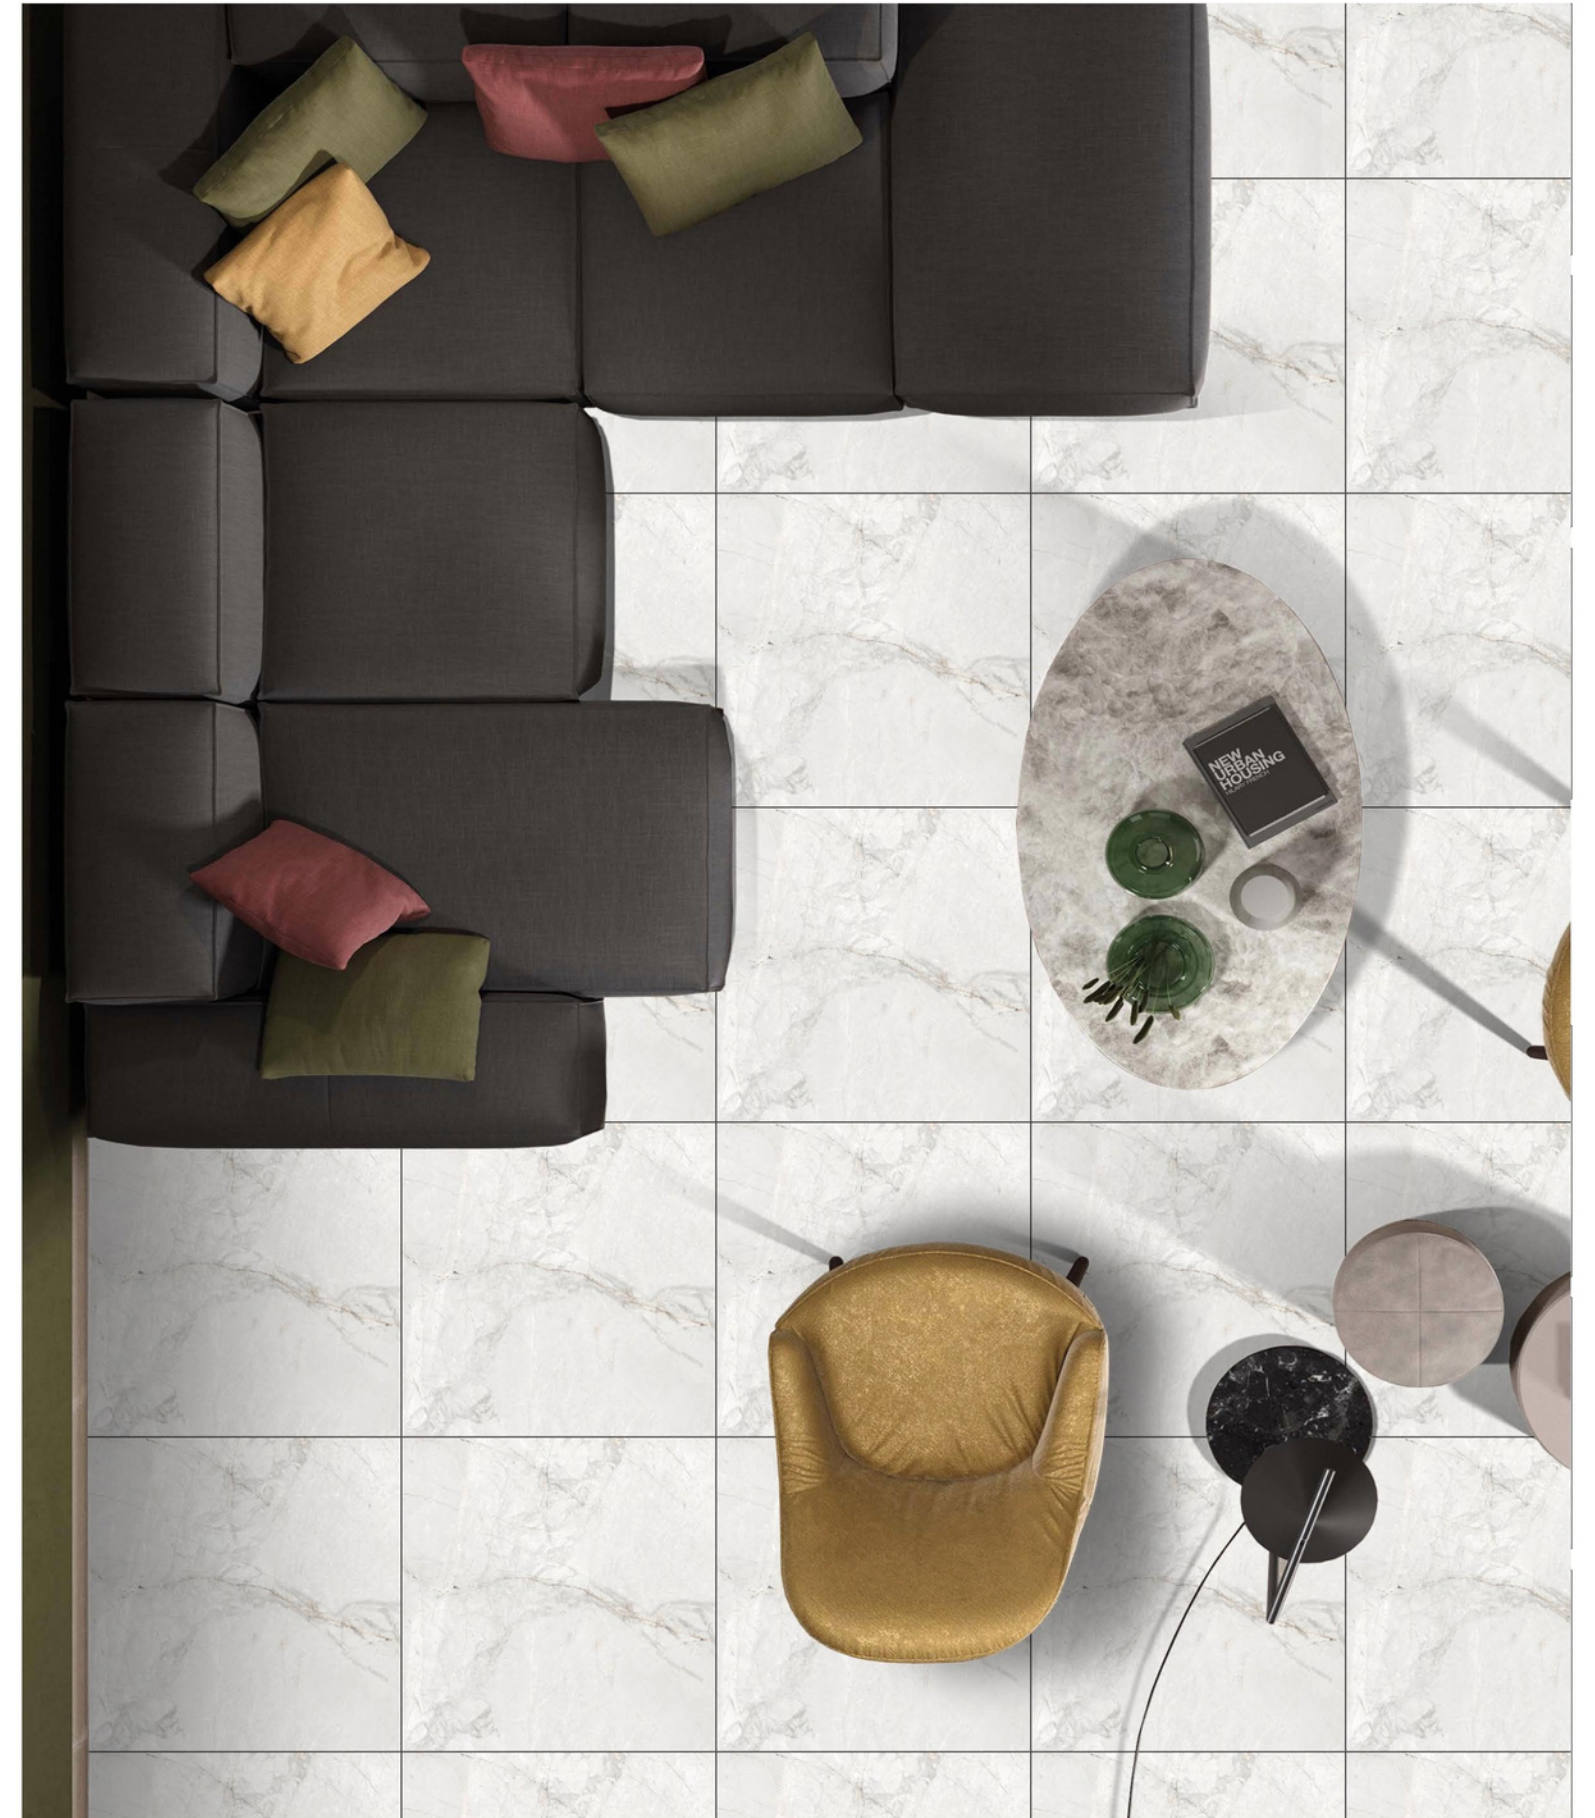

EXCLUSIVE COLLECTION

600 X 600 MM

MORELLA GREY

FINISH : CARVING

RANDOM : 1 FACES

MORELLA SNOW

FINISH : CARVING

RANDOM : 1 FACES