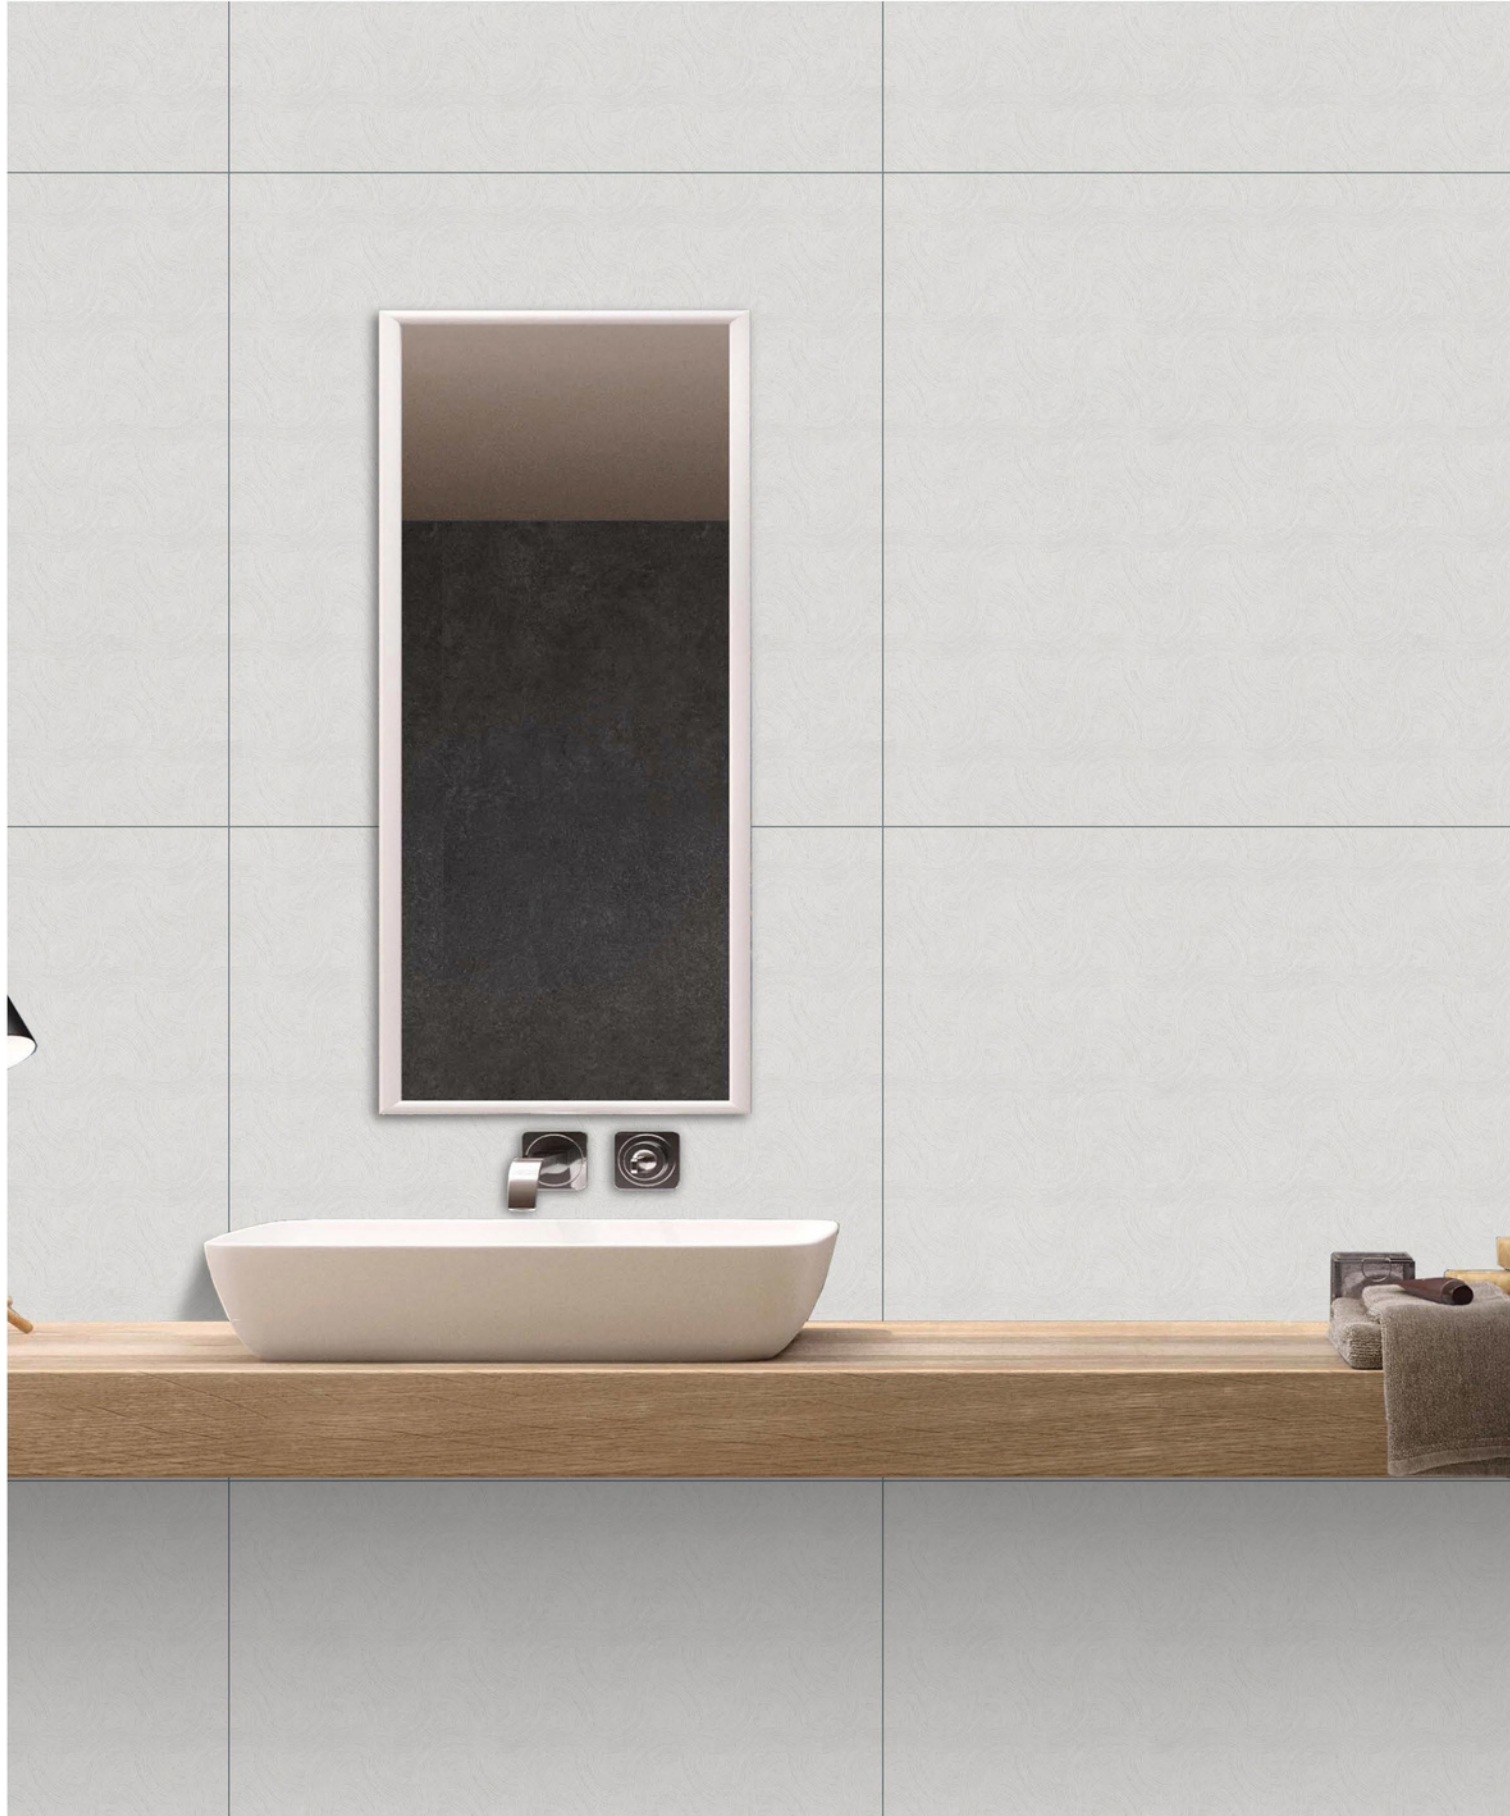

Easy to Clean

Water Resistant

Resistant to Bending

Chemical and Stain Resistant

Scratch Resistant

Impact Resistant

Fire Resistant

Frost Resistant

EXCLUSIVE COLLECTION

600 X 600 MM

WAVES BIANCO DECOR

FINISH : CARVING

RANDOM : 1 FACES

WAVES GREES DECOR

FINISH : CARVING

RANDOM : 1 FACES