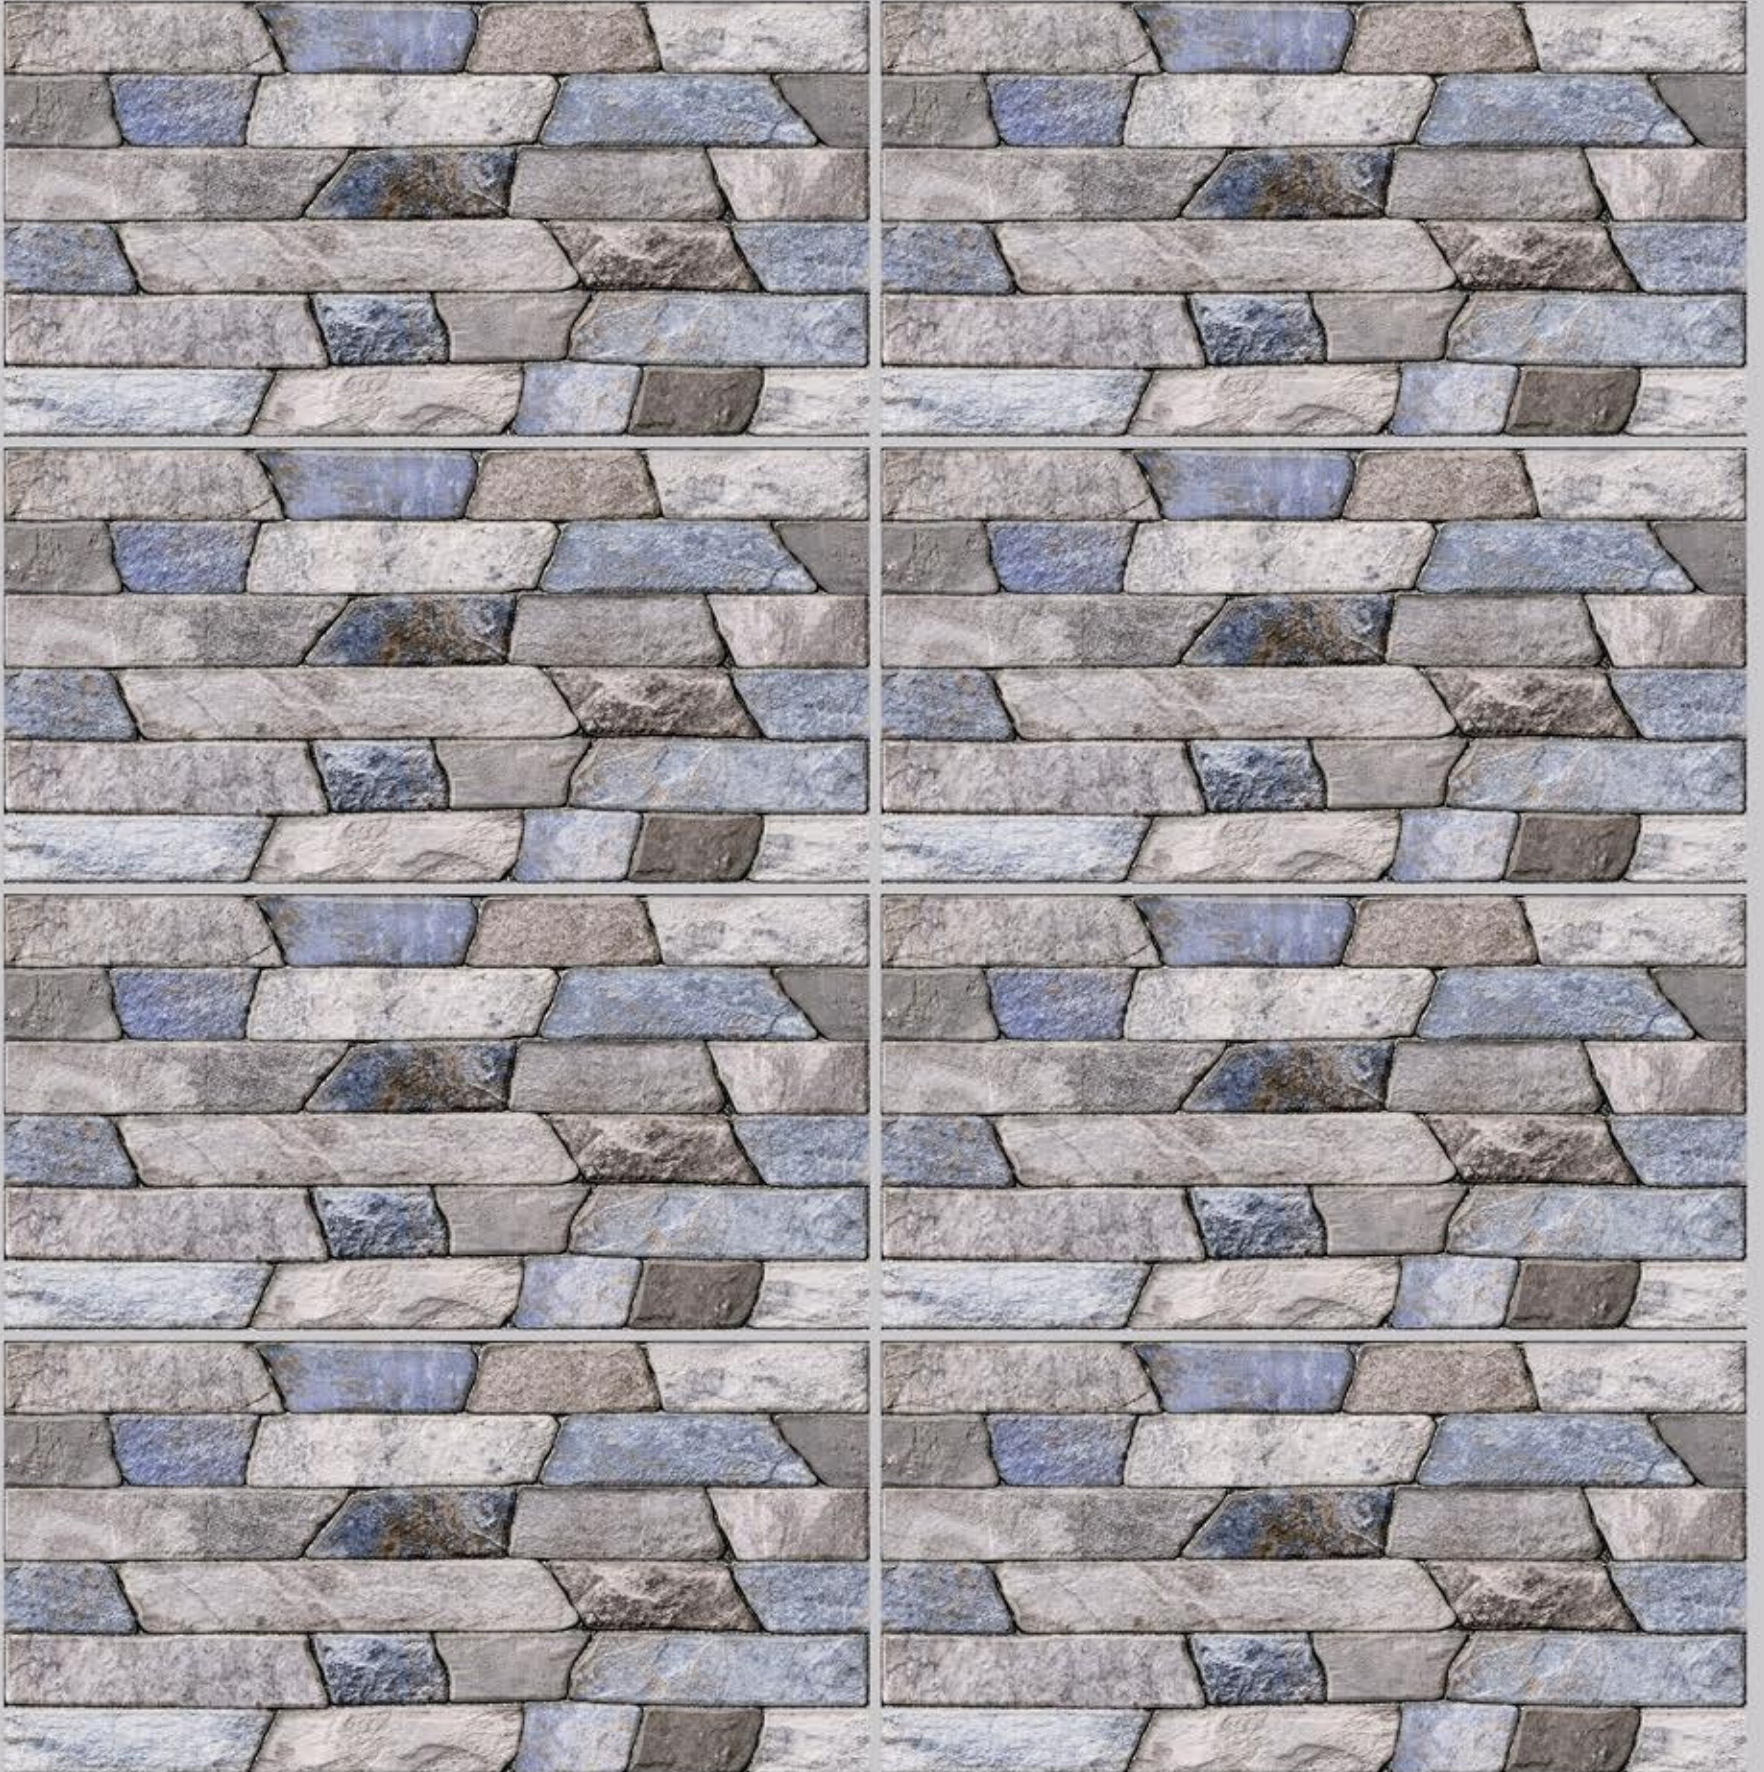

SERIES: ELEVATION

ELE-10010

ELE-10011

ELE-10012

DIGITAL 300X  
WALL TILES 600mm

SKY WORLD CERAMIC

Tile Shown  
ELE-10010

resistant to salts | eco sustainable | fire proof | frost proof | random desing