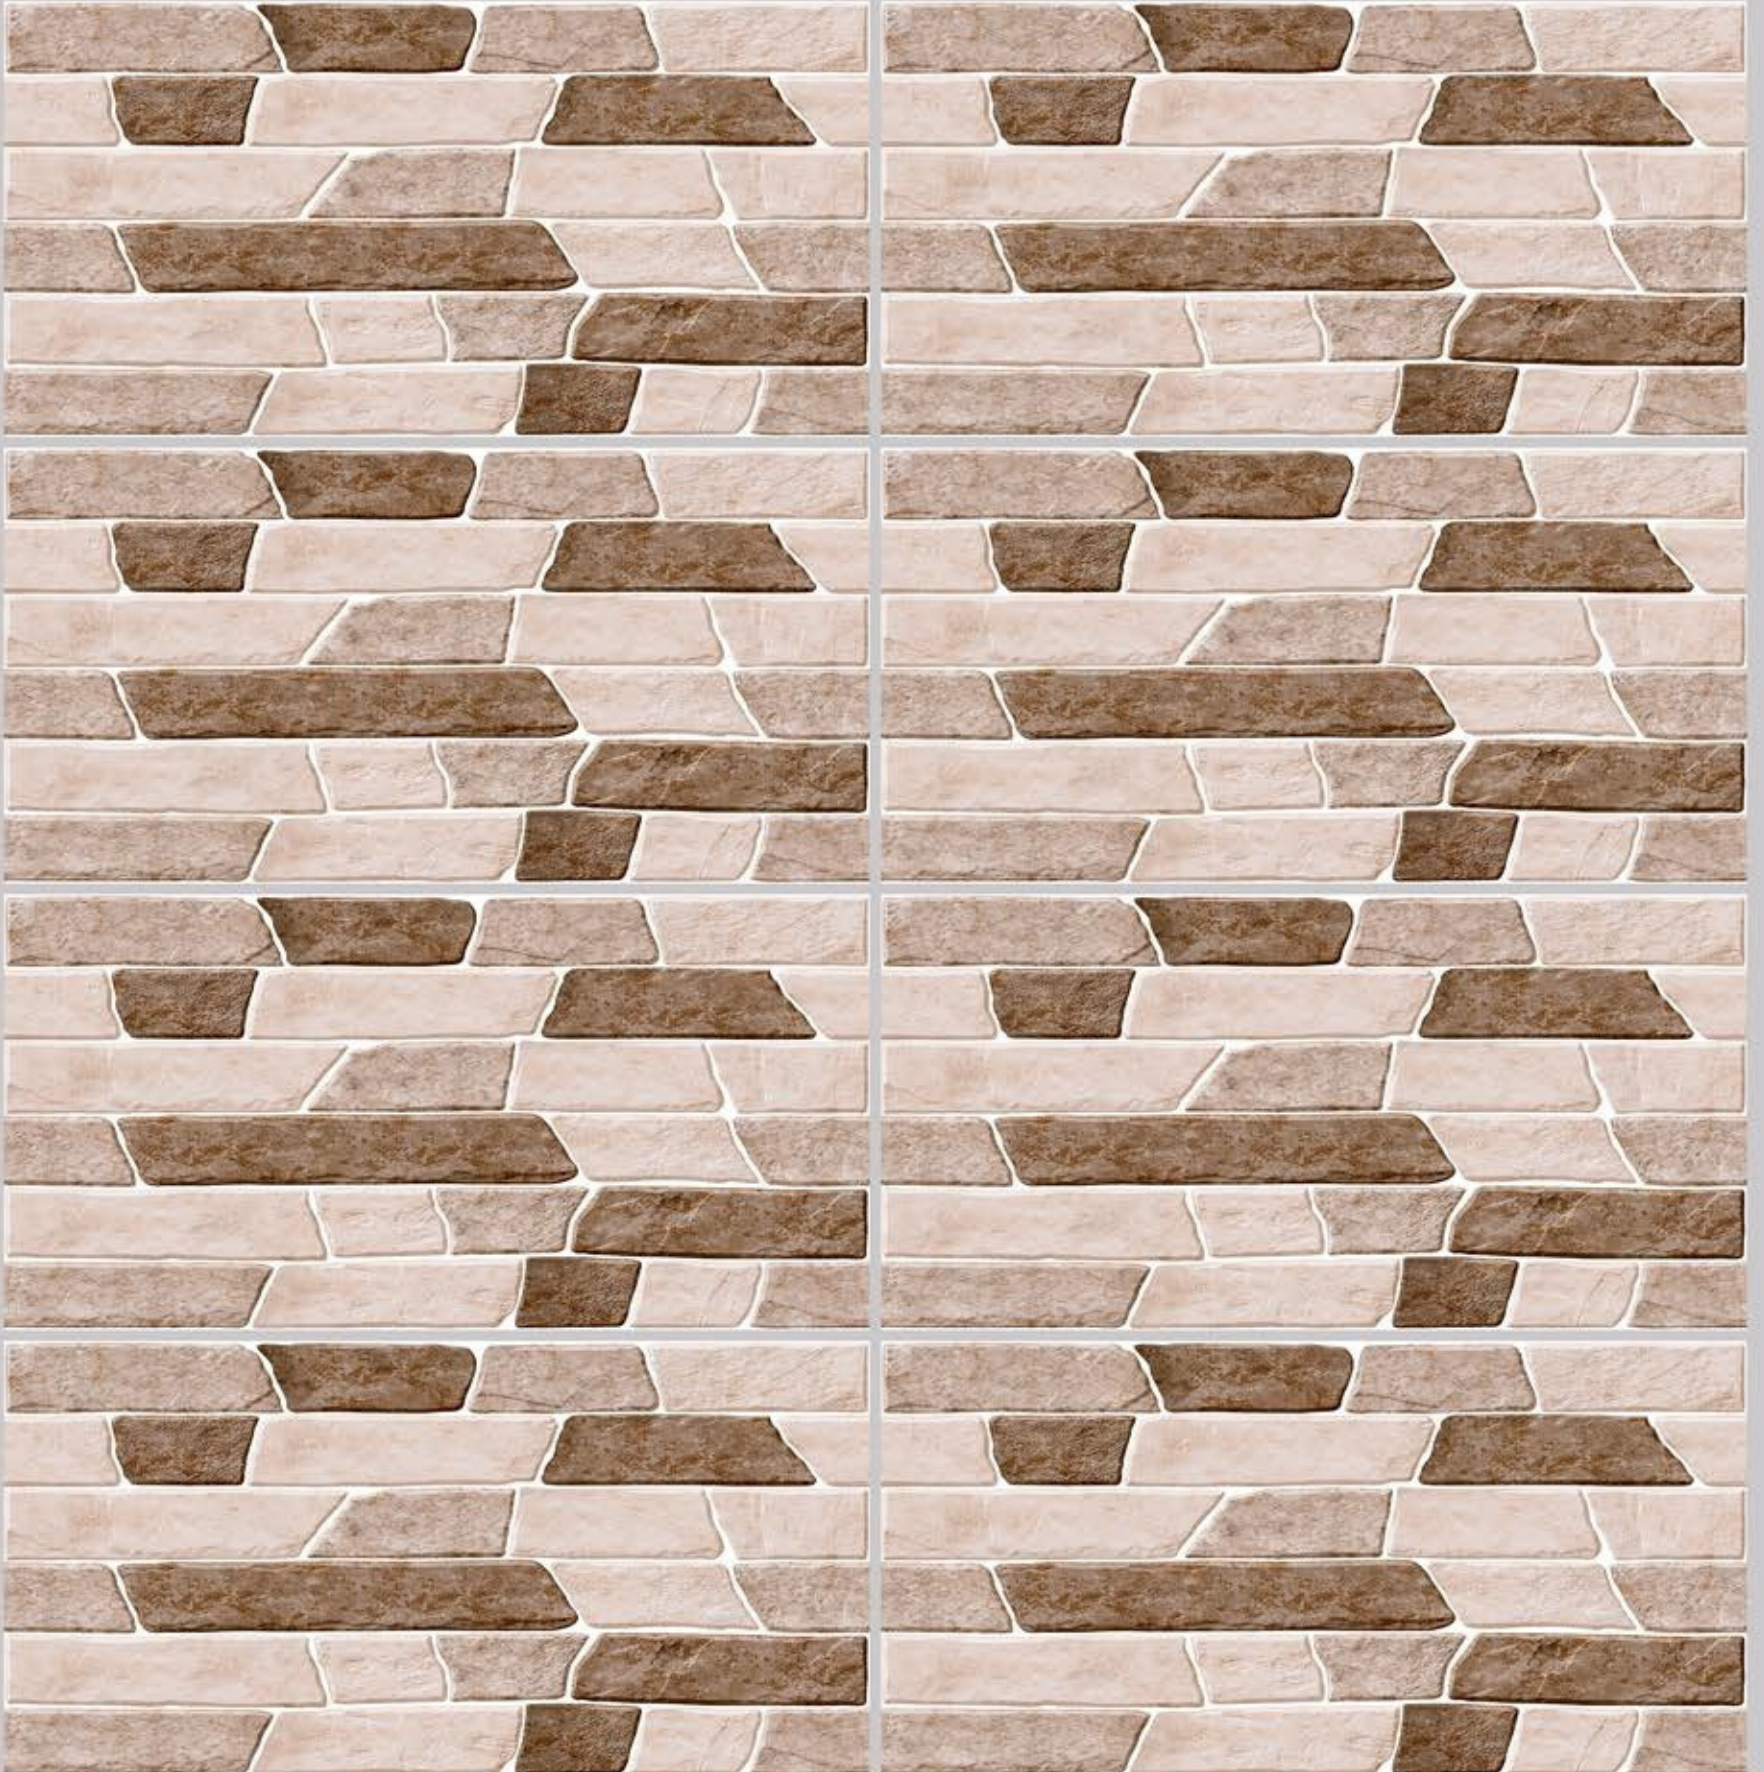

**SKY WORLD CERAMIC**

**300 X 600  
WALL TILES**

resistant to salts | eco sustainable | fire proof | frost proof | random desing

SERIES: ELEVATION

ELE-10001

ELE-10002

ELE-10003

DIGITAL 300X  
WALL TILES 600mm

SKY WORLD CERAMIC

Tile Shown  
ELE-10001

resistant to salts | eco sustainable | fire proof | frost proof | random desing

SERIES: ELEVATION

ELE-10004

ELE-10005

ELE-10006

DIGITAL 300X  
WALL TILES 600mm

SKY WORLD CERAMIC

Tile Shown  
ELE-10005

resistant to salts | eco sustainable | fire proof | frost proof | random desing