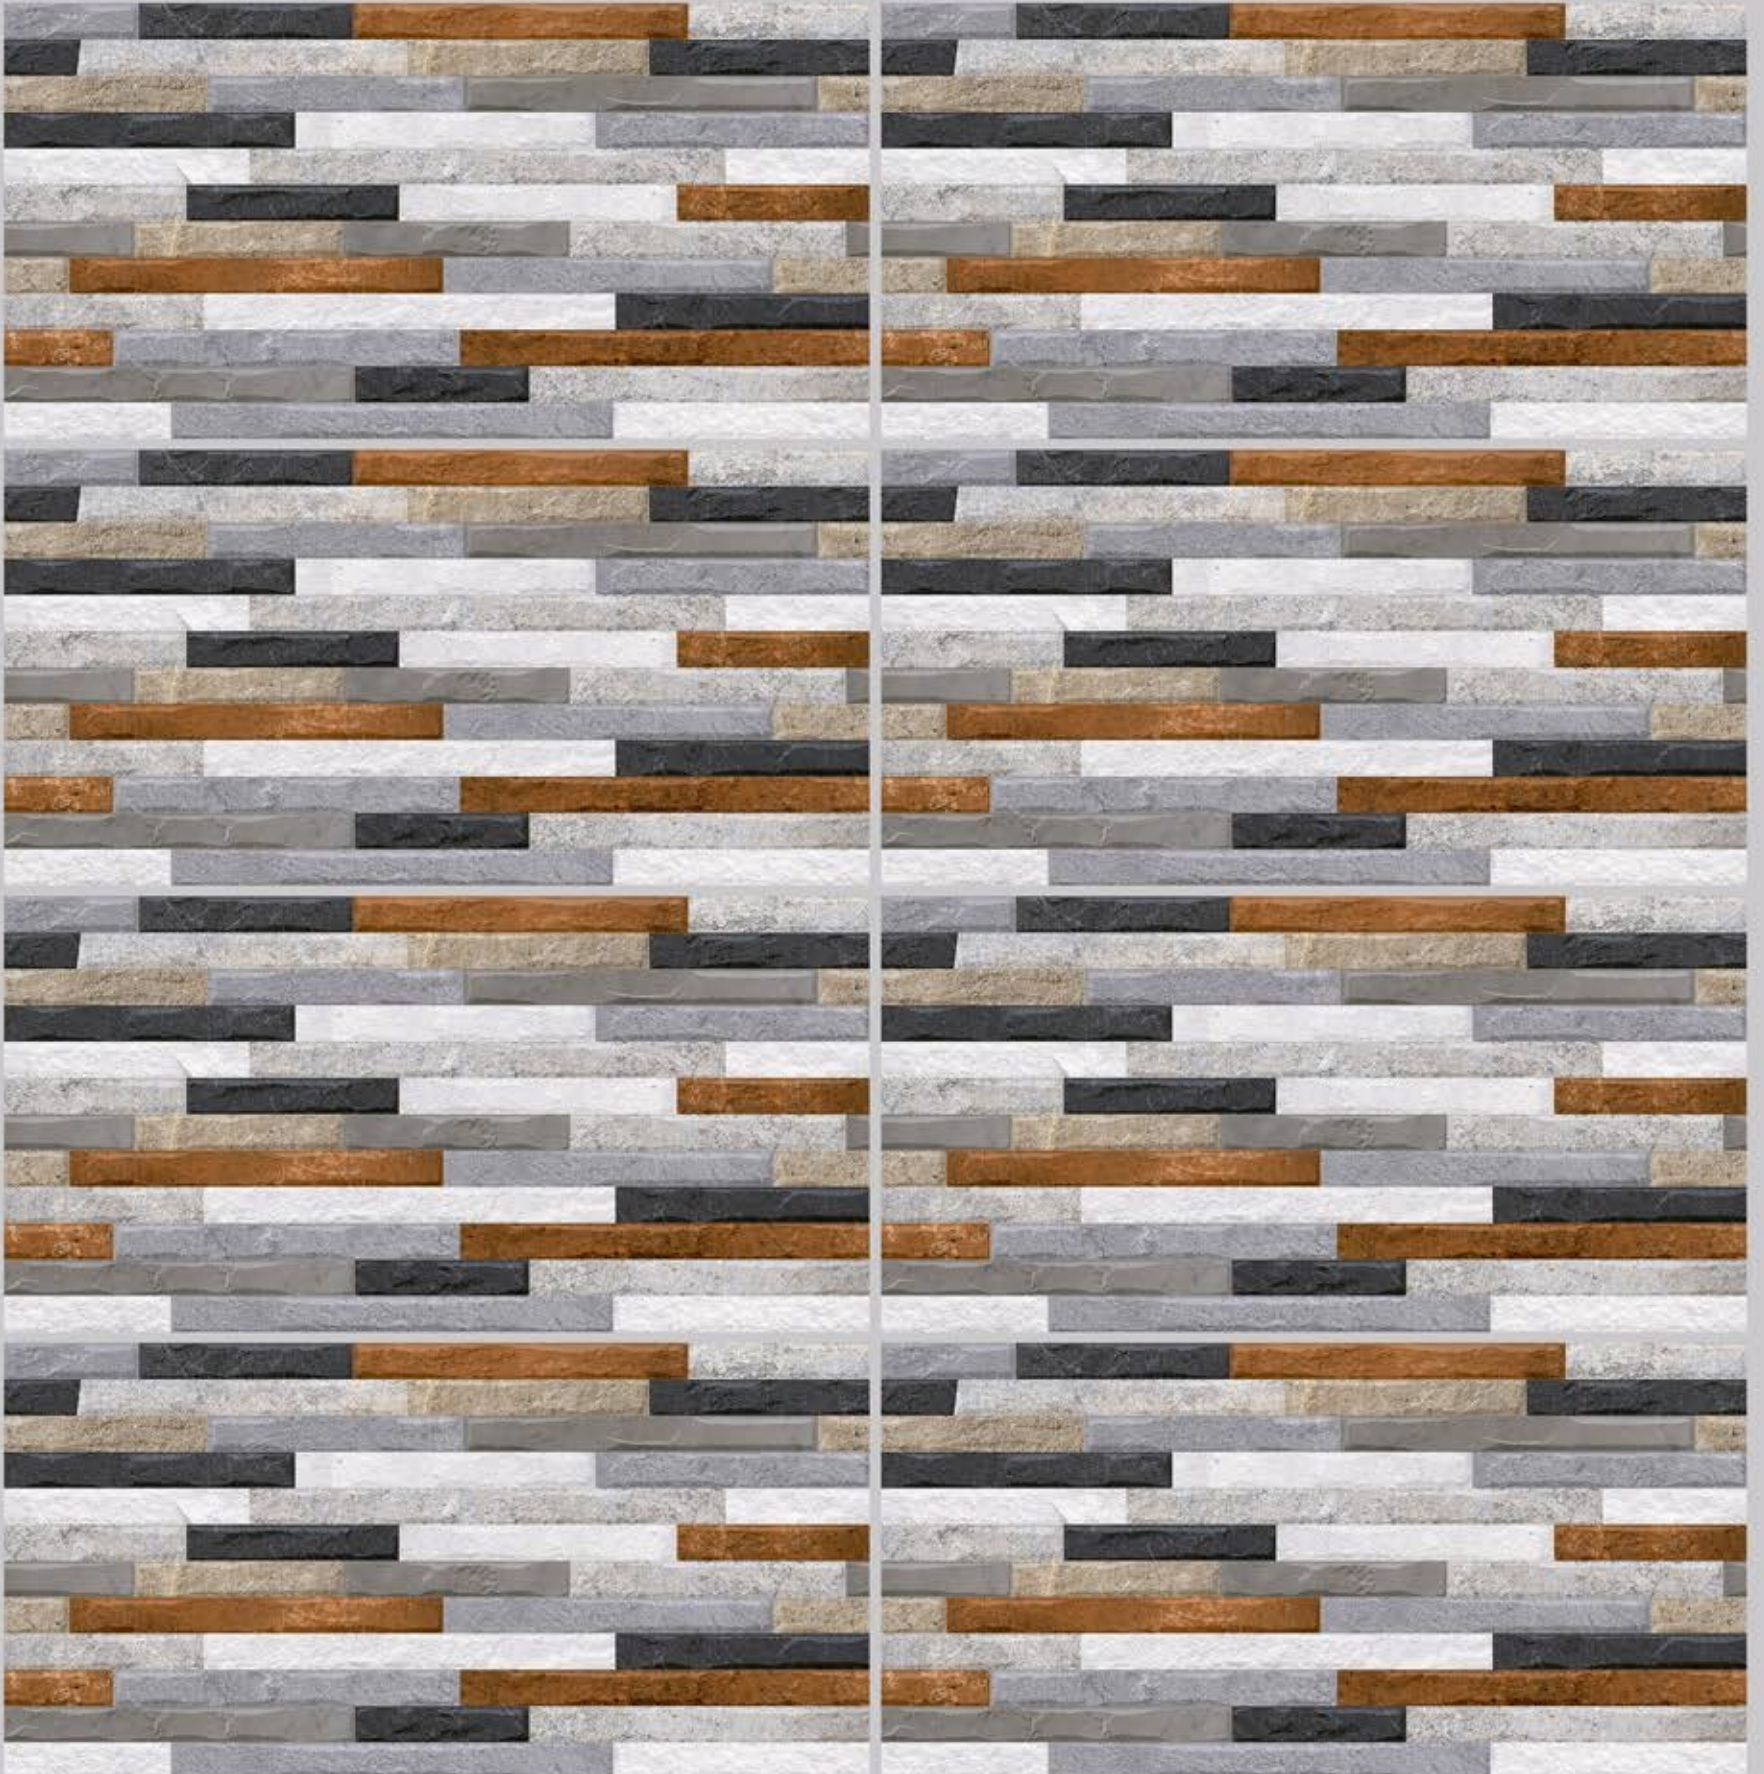

**SKY WORLD CERAMIC**

**300 X 600  
WALL TILES**

resistant to salts | eco sustainable | fire proof | frost proof | random desing

SERIES: ELEVATION

ELE-10001

ELE-10002

ELE-10003

DIGITAL 300X  
WALL TILES 600mm

SKY WORLD CERAMIC

Tile Shown  
ELE-10001

resistant to salts | eco sustainable | fire proof | frost proof | random desing

SERIES: ELEVATION

ELE-10004

ELE-10005

ELE-10006

DIGITAL 300X  
WALL TILES 600mm

SKY WORLD CERAMIC

Tile Shown  
ELE-10005

resistant to salts | eco sustainable | fire proof | frost proof | random desing