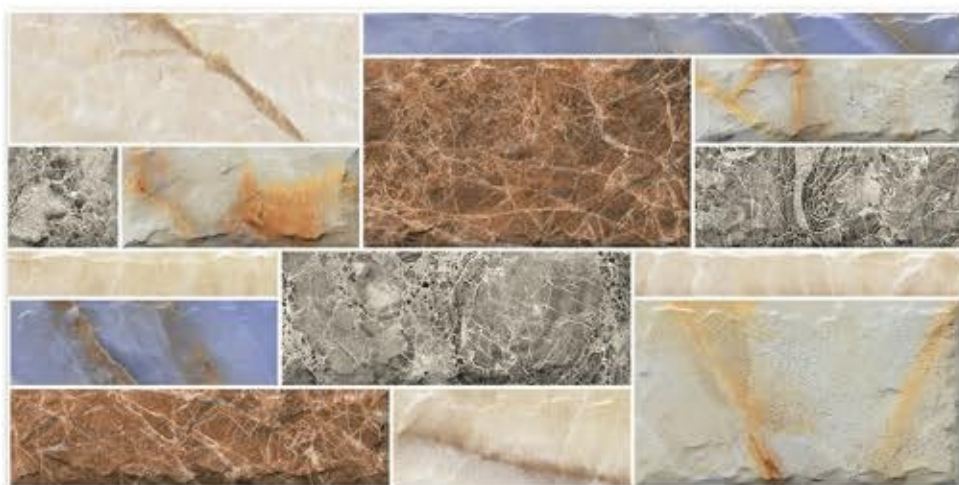

ELE-10020

ELE-10021

DIGITAL 300X
WALL TILES 600mm