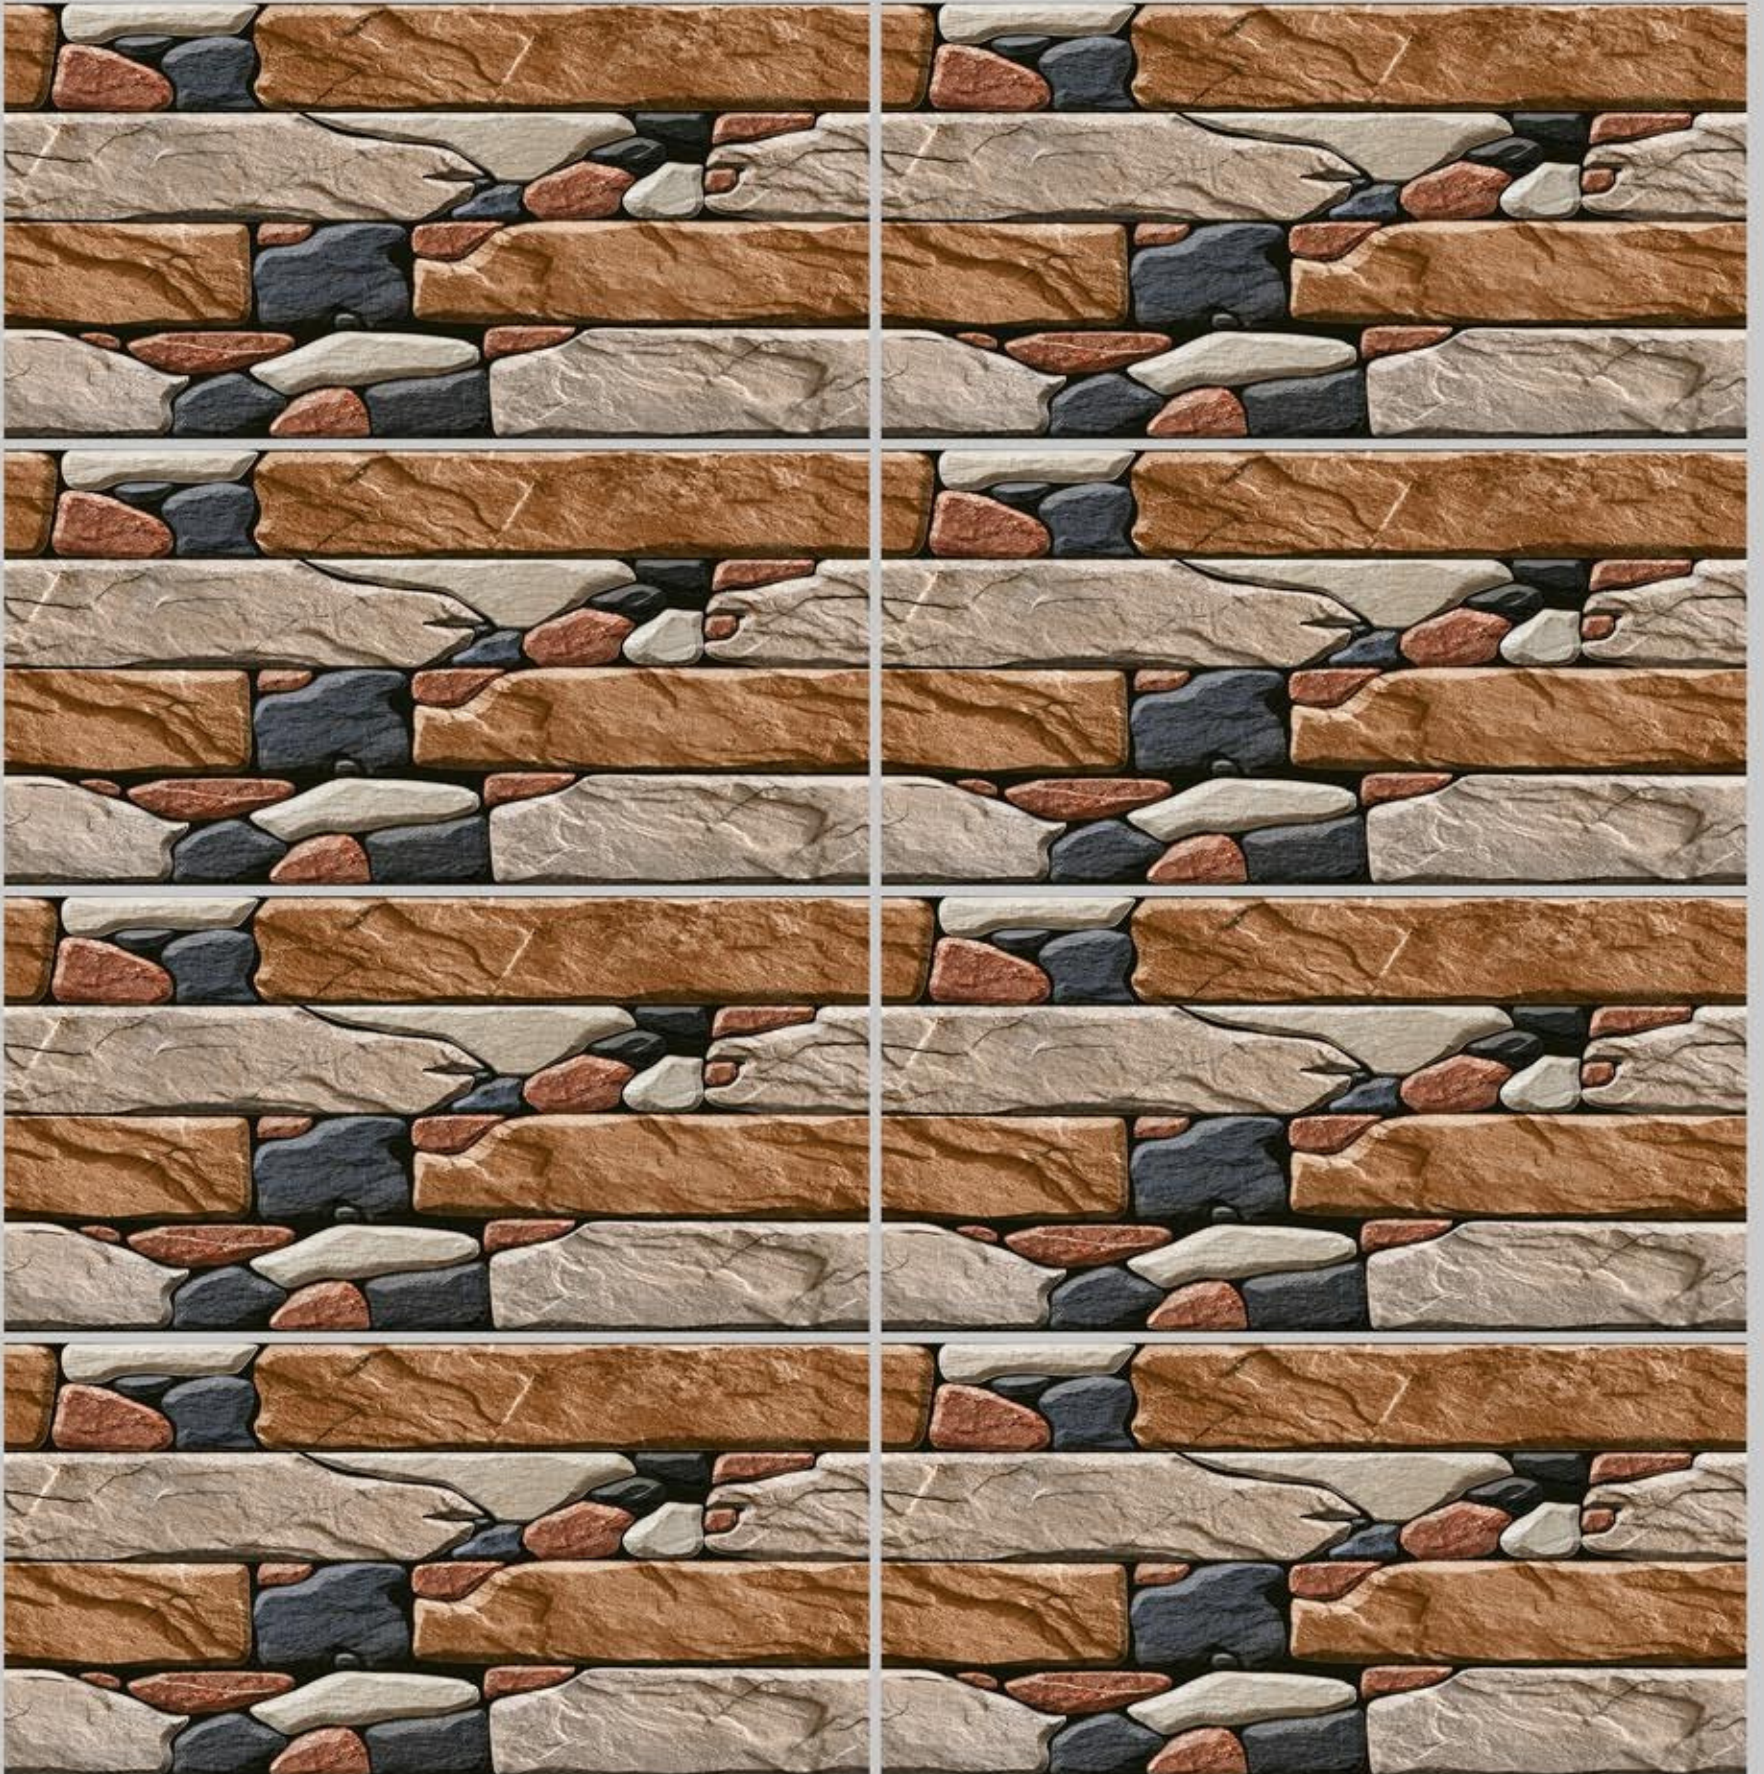

SERIES: ELEVATION

ELE-10028

ELE-10029

ELE-10030

DIGITAL 300X  
WALL TILES 600mm

SKY WORLD CERAMIC

Tile Shown  
ELE-10028

**SKY WORLD CERAMIC**