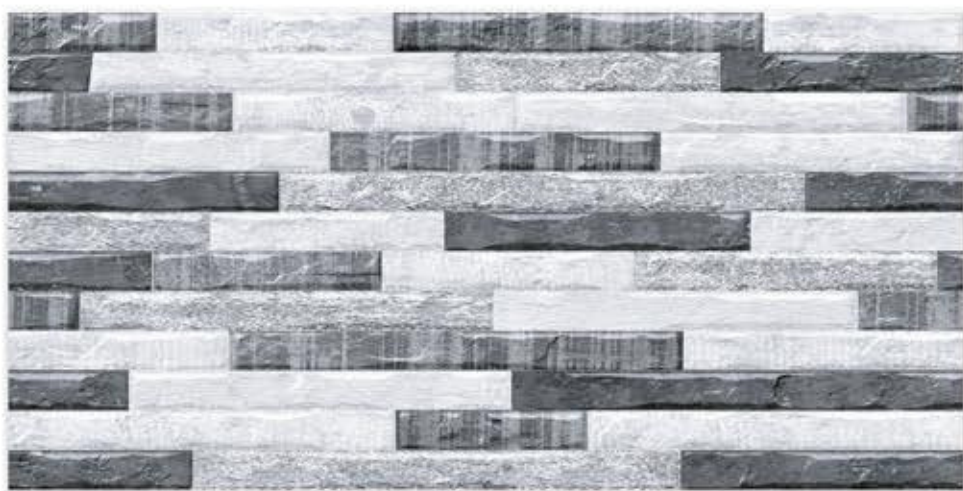

resistant to salts | eco sustainable | fire proof | frost proof | random desing

SERIES: ELEVATION

ELE-10007