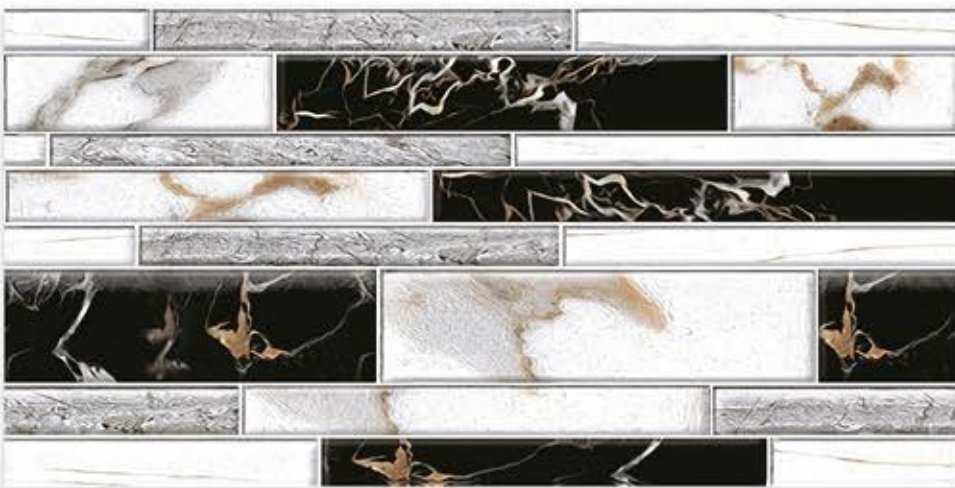

ELE-10023

ELE-10024

DIGITAL 300X
WALL TILES 600mm