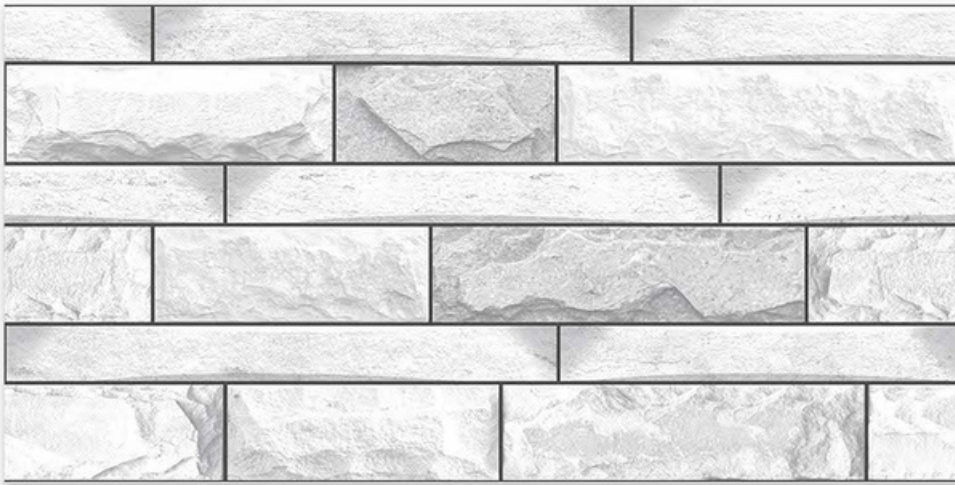

SKY WORLD CERAMIC

**300 X 600
WALL TILES**

resistant to salts | eco sustainable | fire proof | frost proof | random desing

Finish: ELEVATION

ELE-10031

ELE-10032

ELE-10033

DIGITAL 300X
WALL TILES 600mm