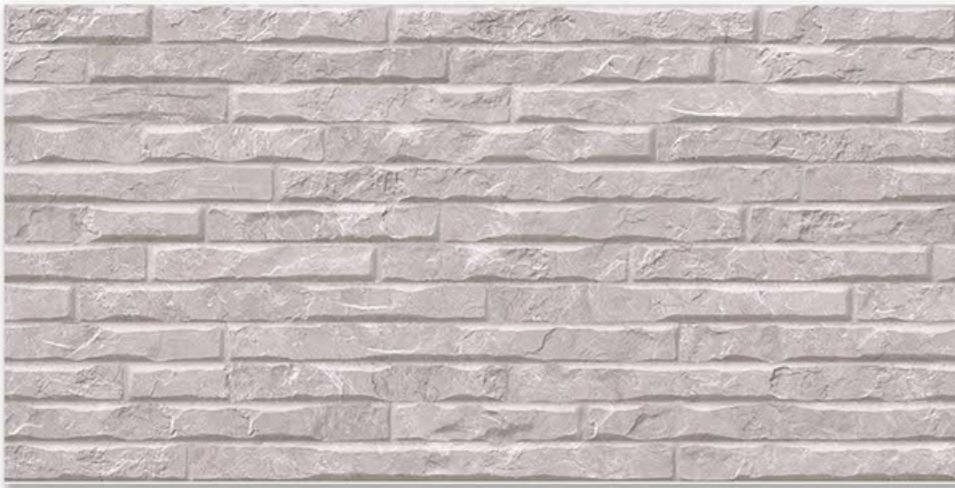

SKY WORLD CERAMIC

Tile Shown
10041

resistant to salts | eco sustainable | fire proof | frost proof | random desing

Finish: ELEVATION

ELE-10043

ELE-10044

ELE-10045

DIGITAL 300X
WALL TILES 600mm