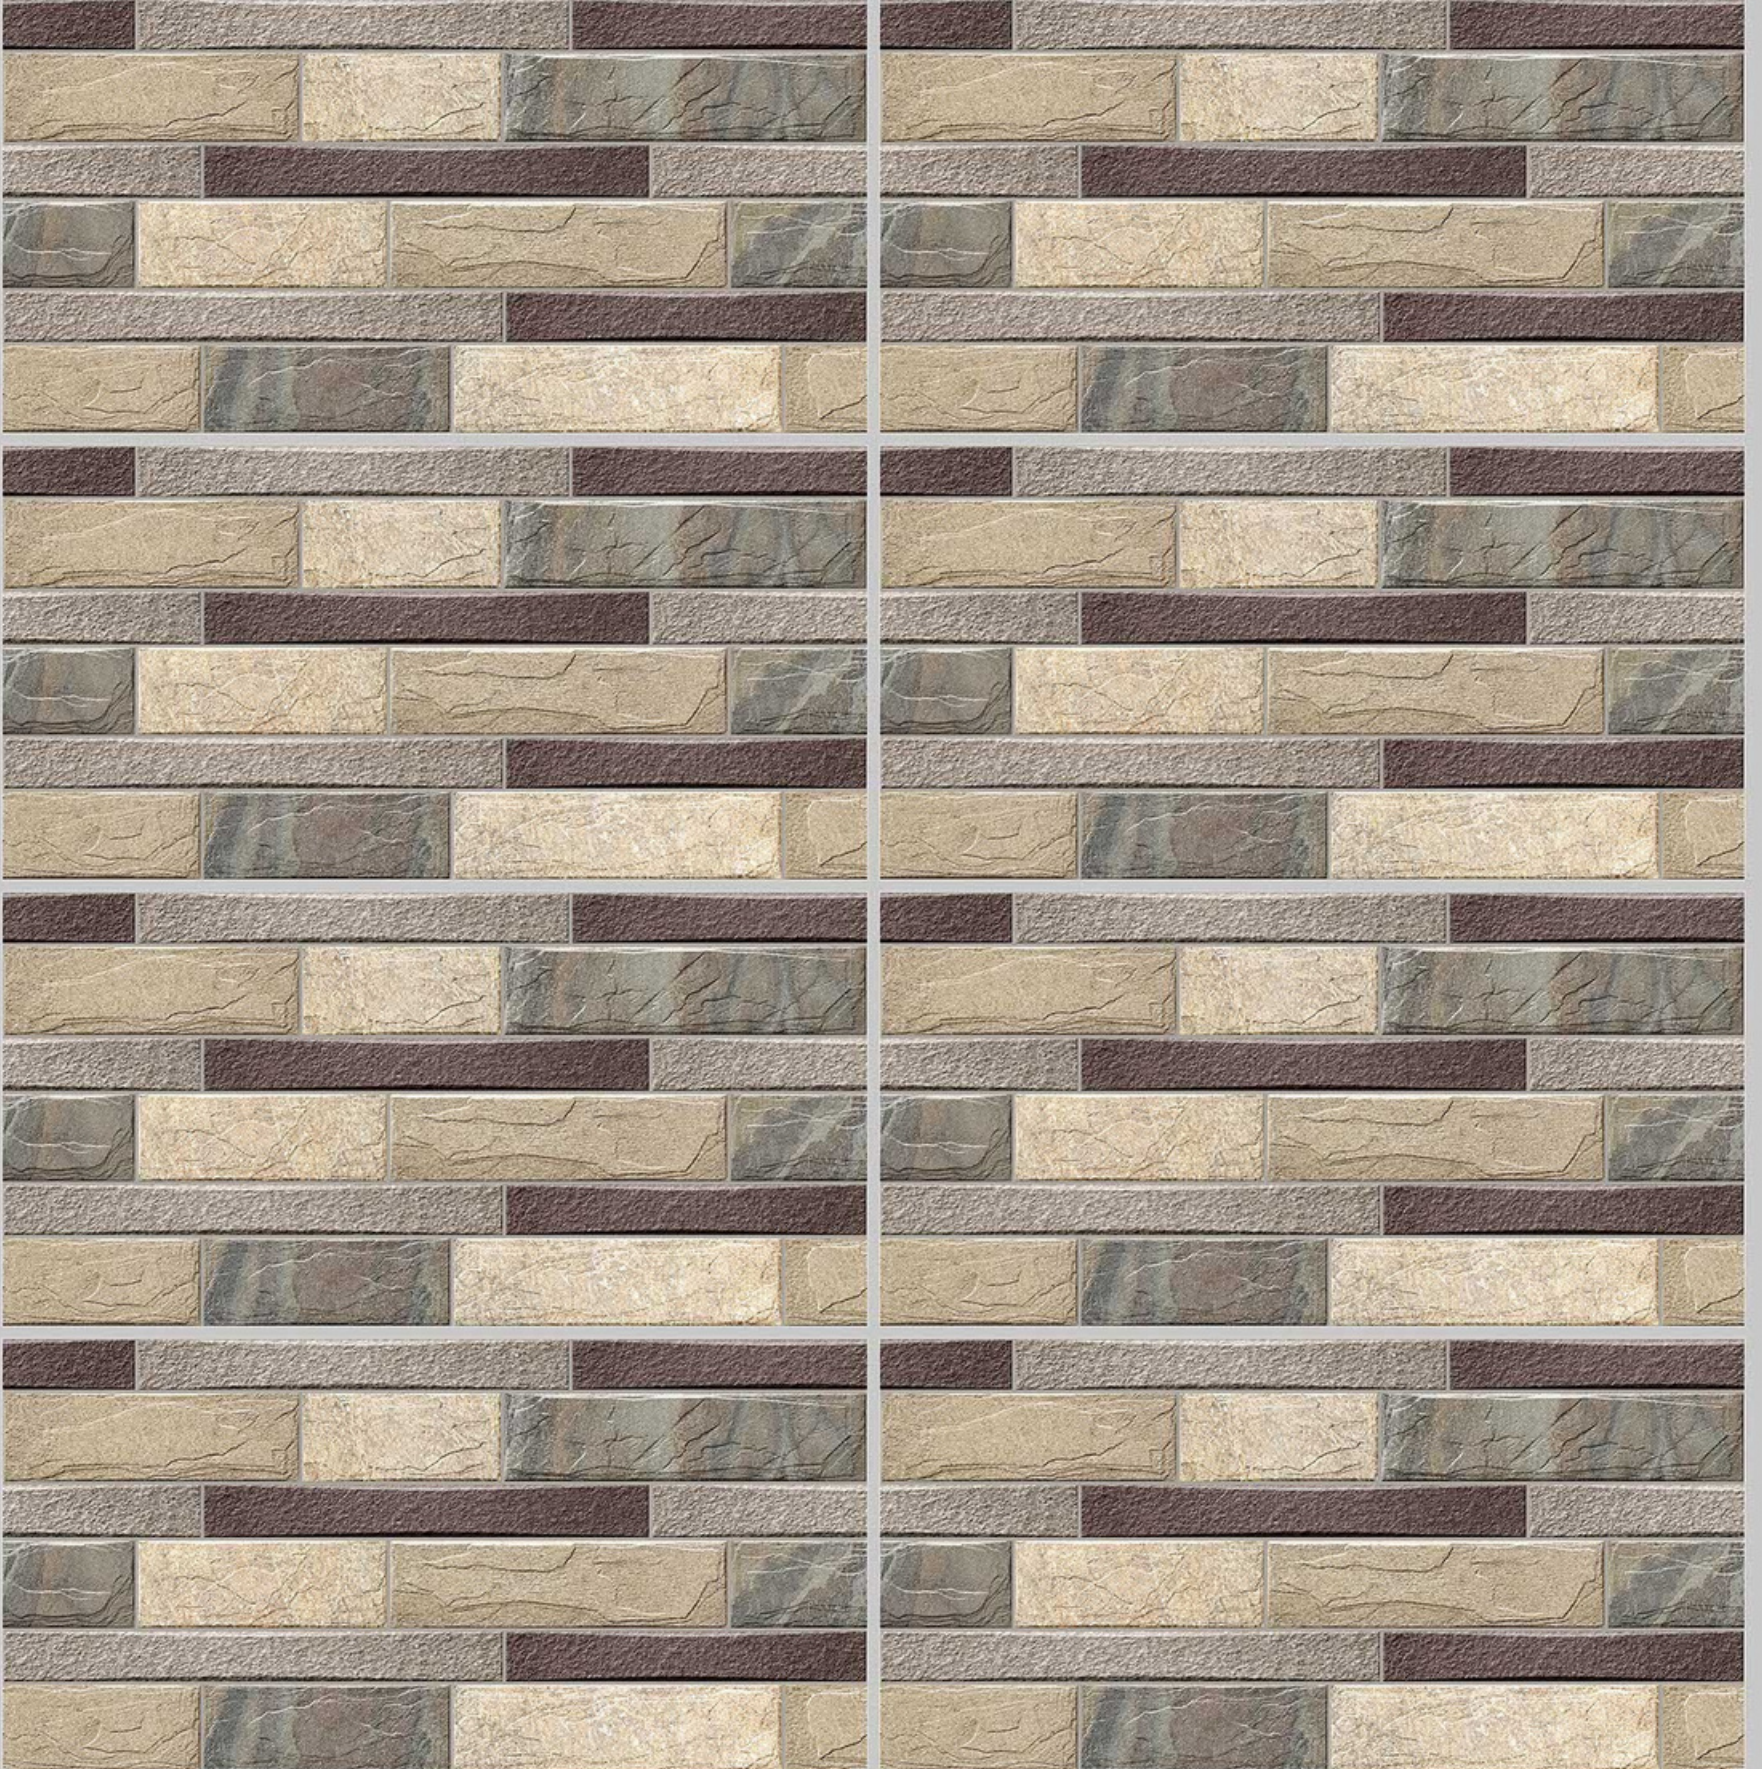

ELE-10060

SKY WORLD CERAMIC