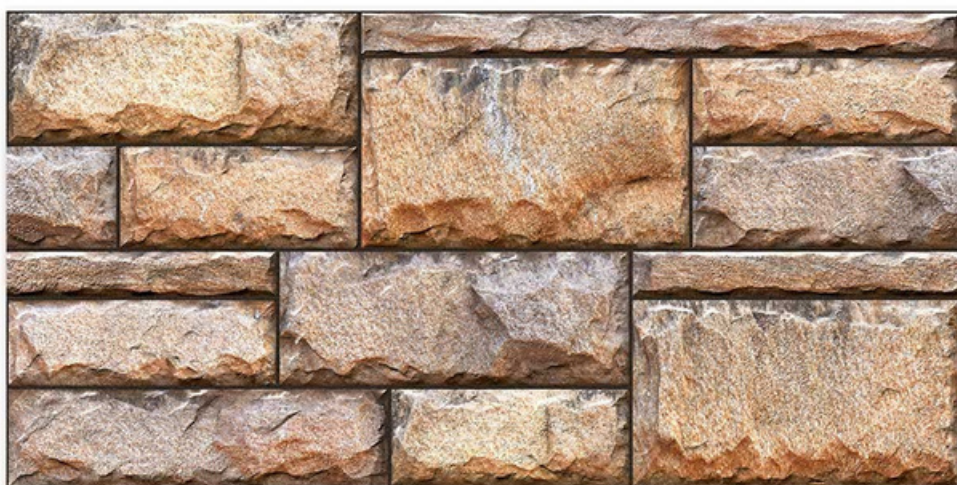

SKY WORLD CERAMIC

Tile Shown
10049

resistant to salts | eco sustainable | fire proof | frost proof | random desing

Finish: ELEVATION

ELE-10052

ELE-10053

ELE-10054

DIGITAL 300X
WALL TILES 600mm