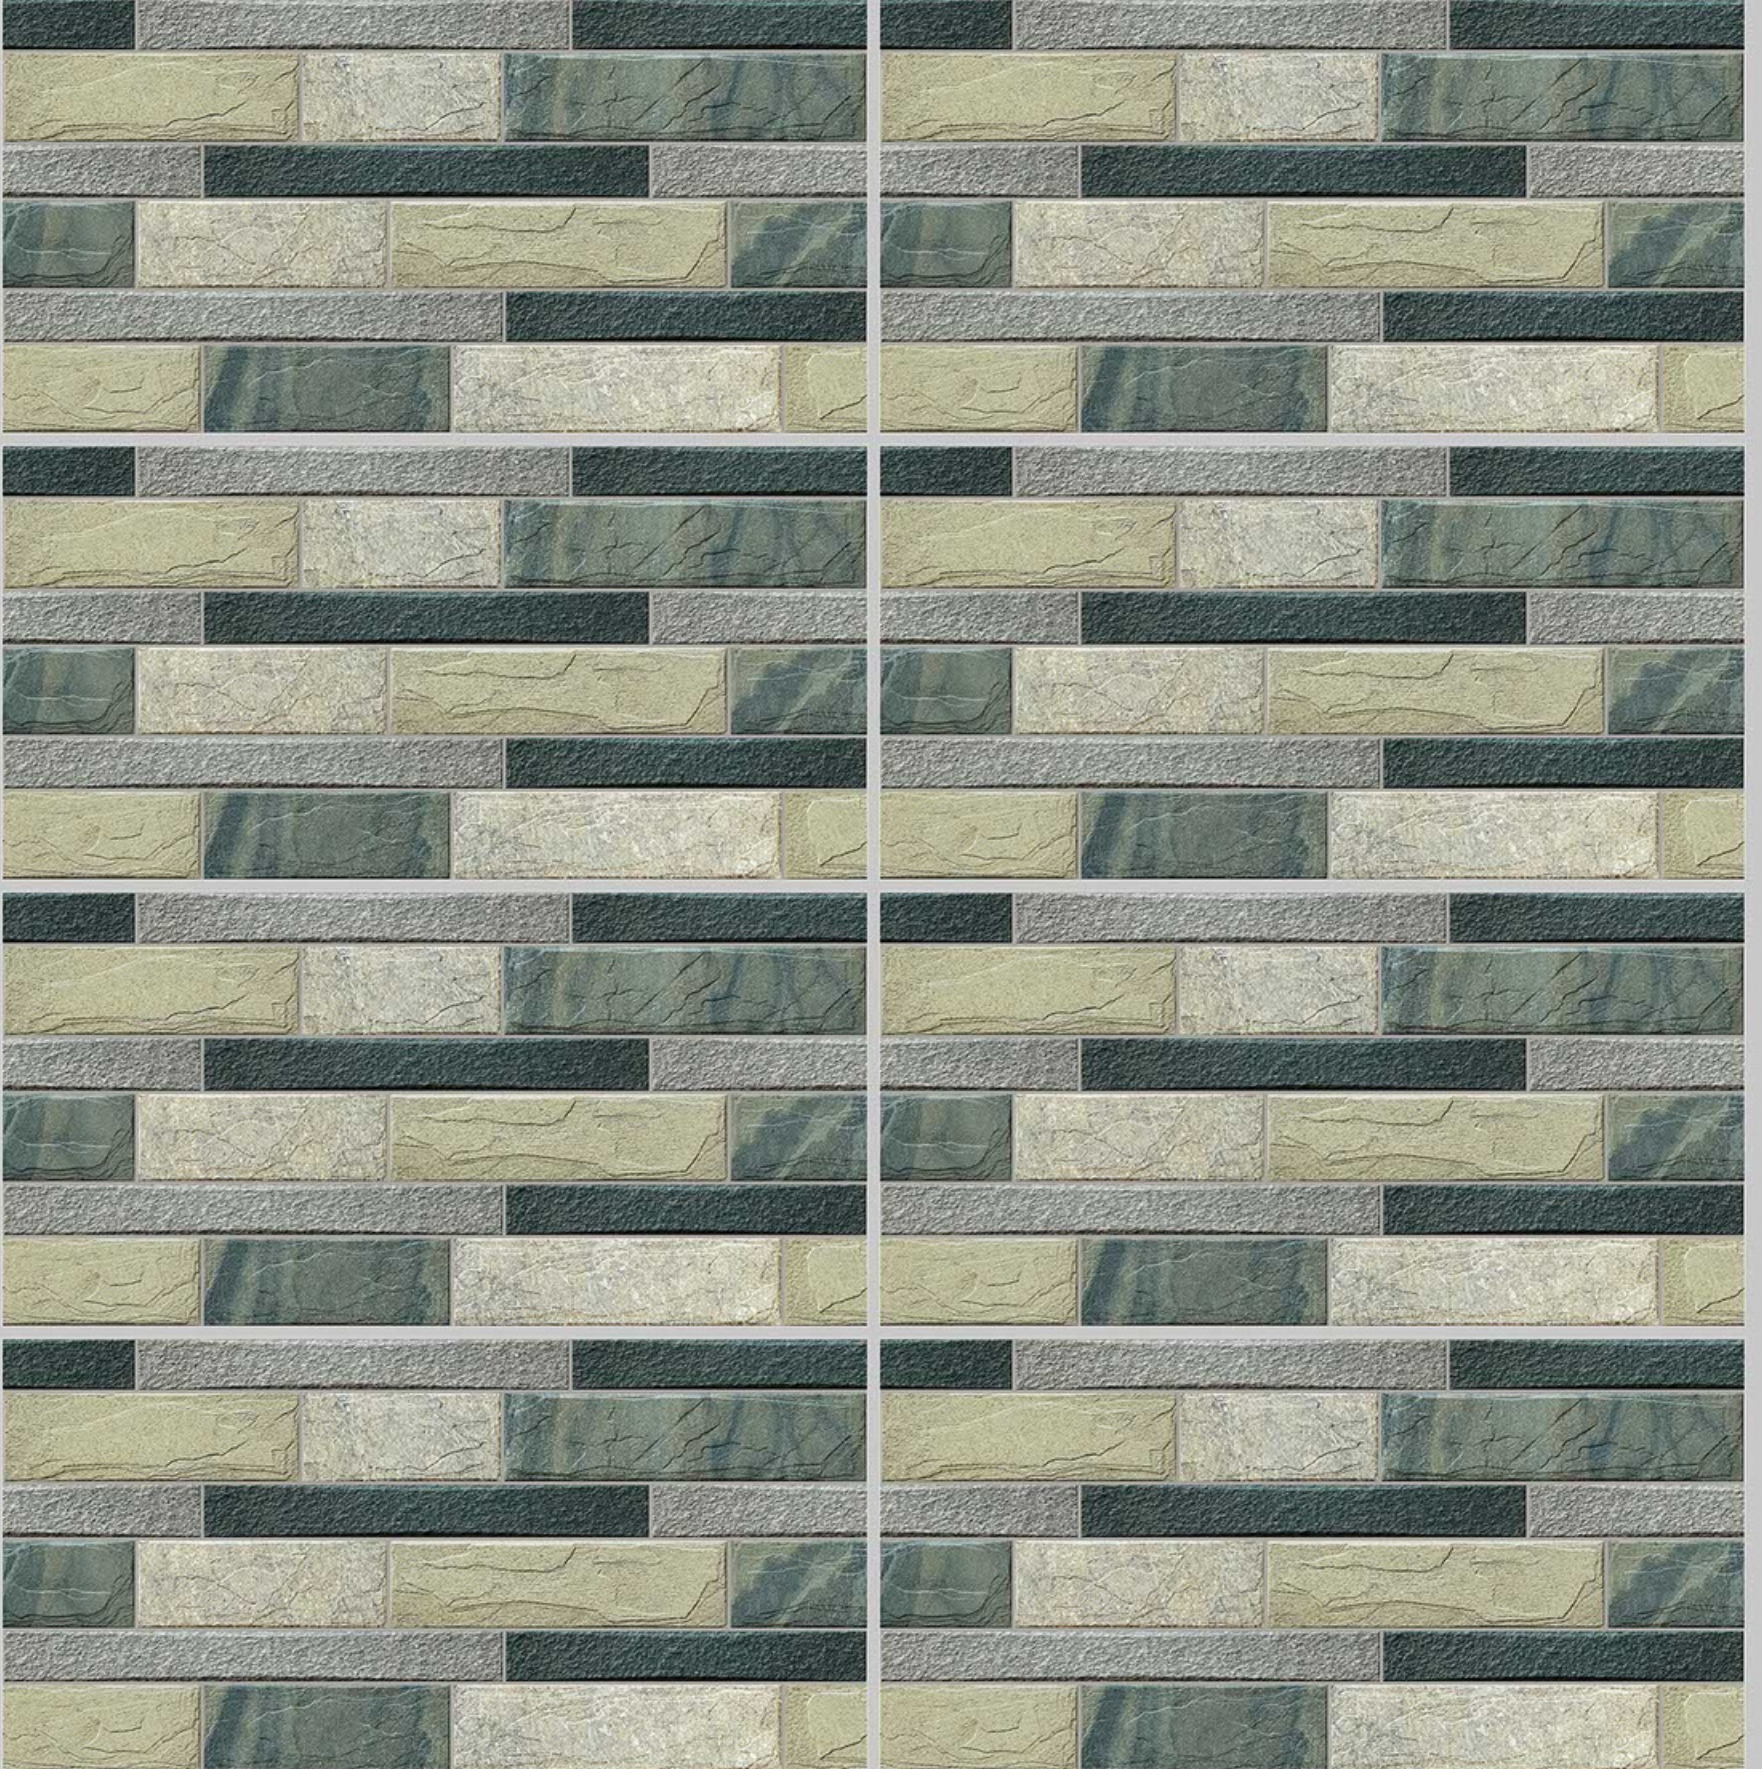

ELE-10063

SKY WORLD CERAMIC