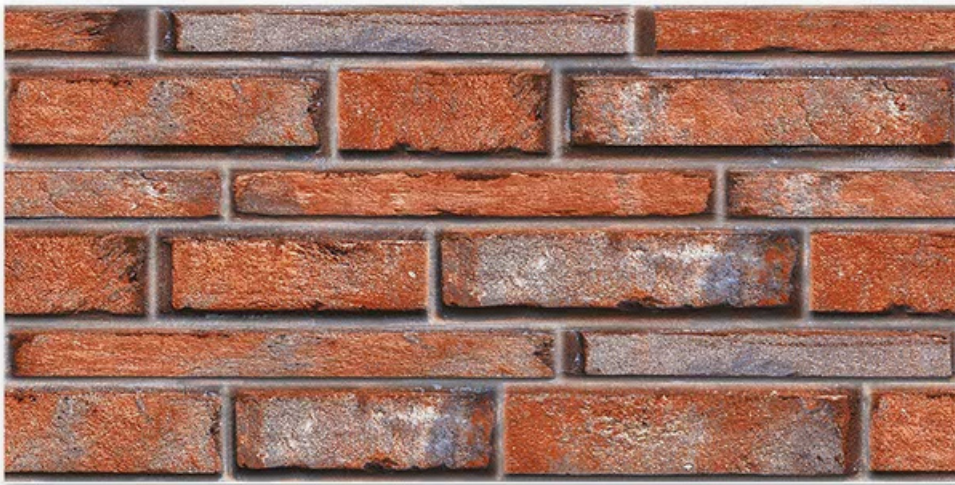

SKY WORLD CERAMIC

Tile Shown
10059

resistant to salts | eco sustainable | fire proof | frost proof | random desing

Finish: ELEVATION

ELE-10061

ELE-10062

ELE-10063

DIGITAL 300X
WALL TILES 600mm