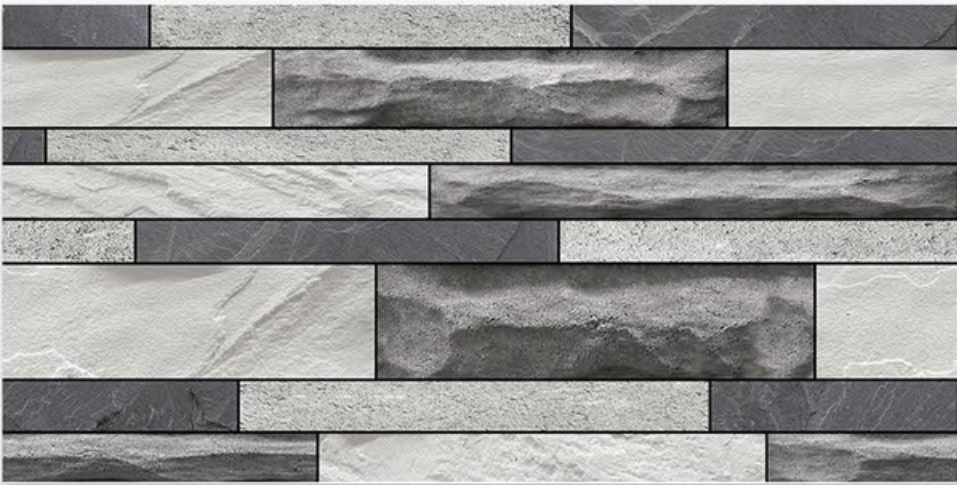

SKY WORLD CERAMIC

Tile Shown
10069

resistant to salts | eco sustainable | fire proof | frost proof | random desing

Finish: ELEVATION

ELE-10070

ELE-10071

ELE-10072

DIGITAL 300X
WALL TILES 600mm