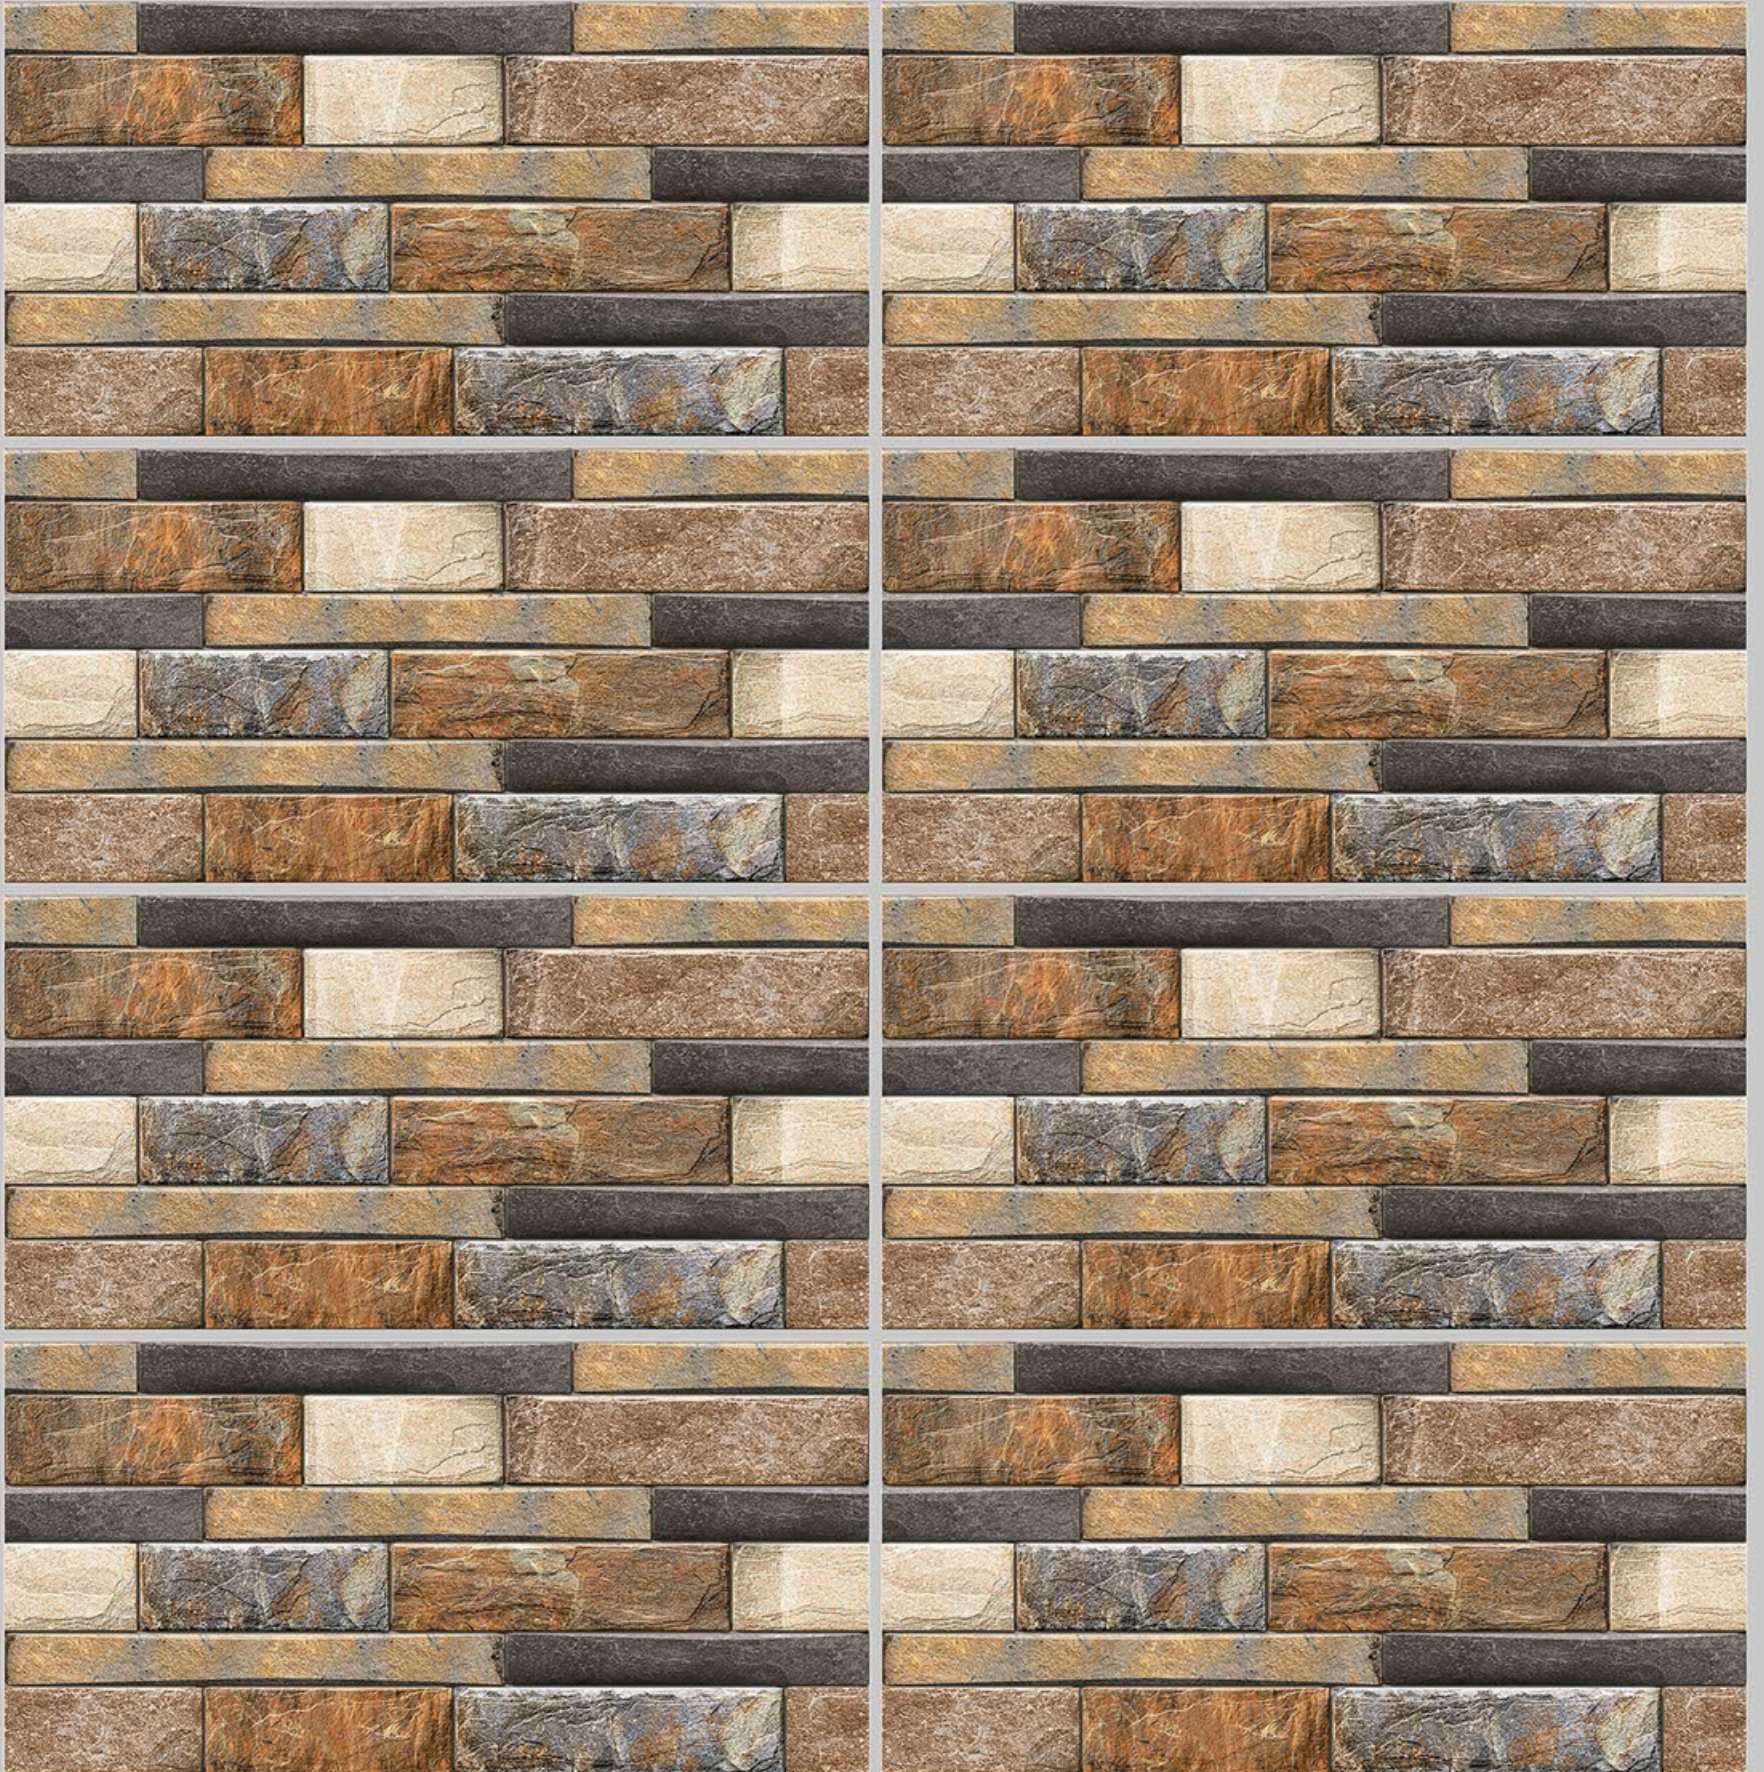

ELE-10039

SKY WORLD CERAMIC