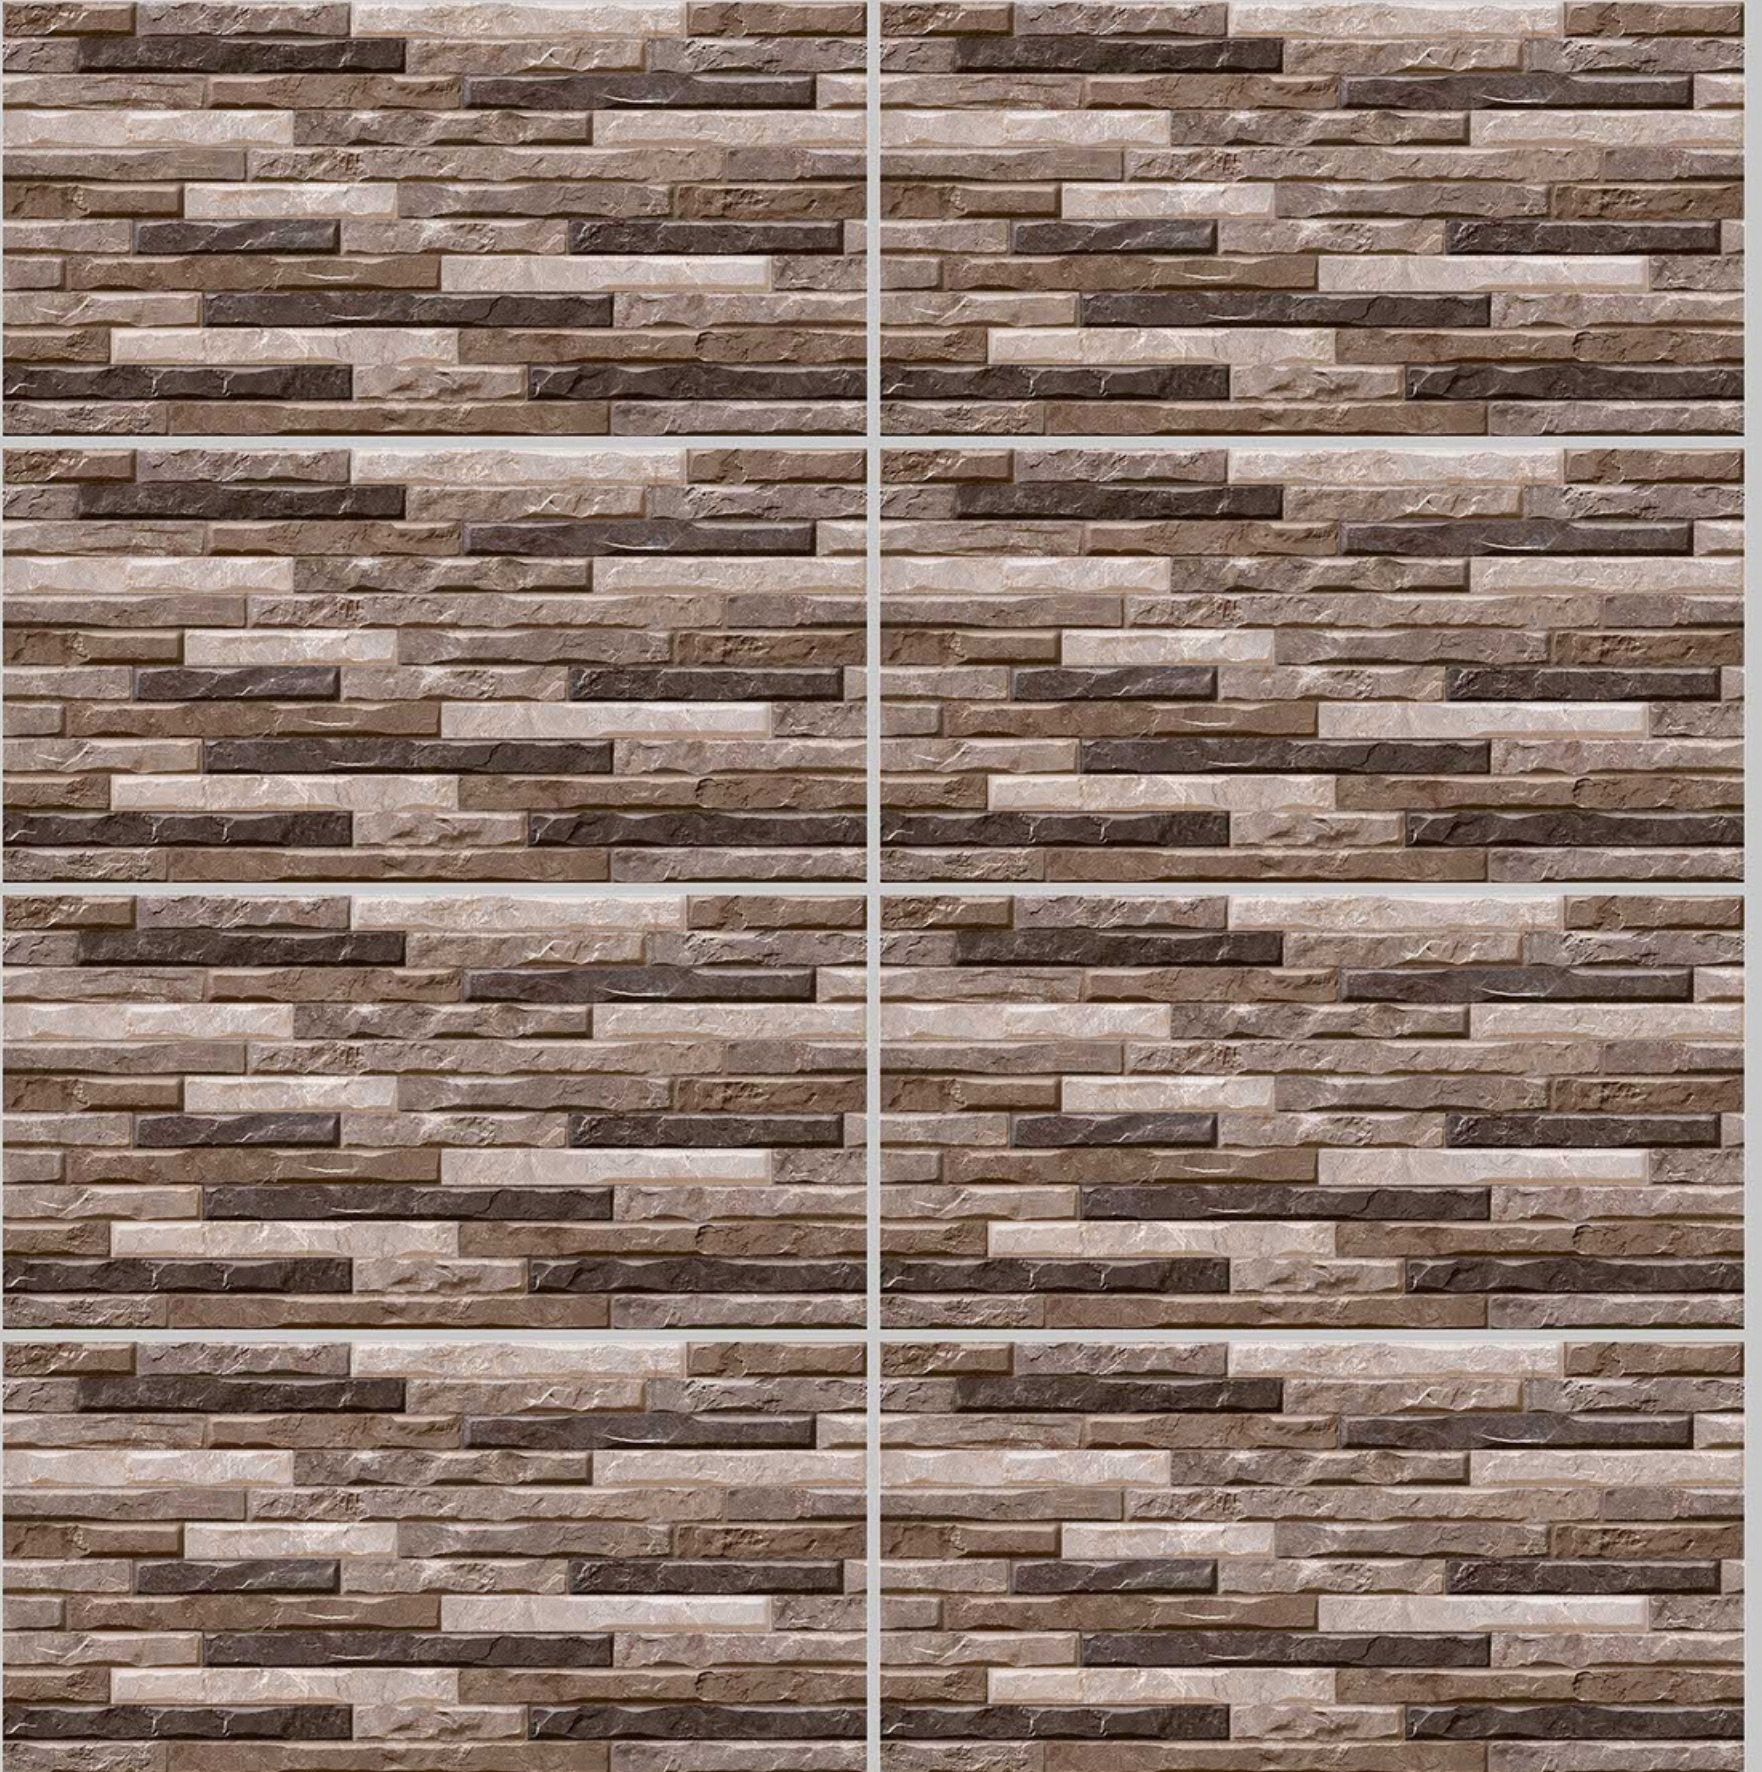

ELE-10051

SKY WORLD CERAMIC