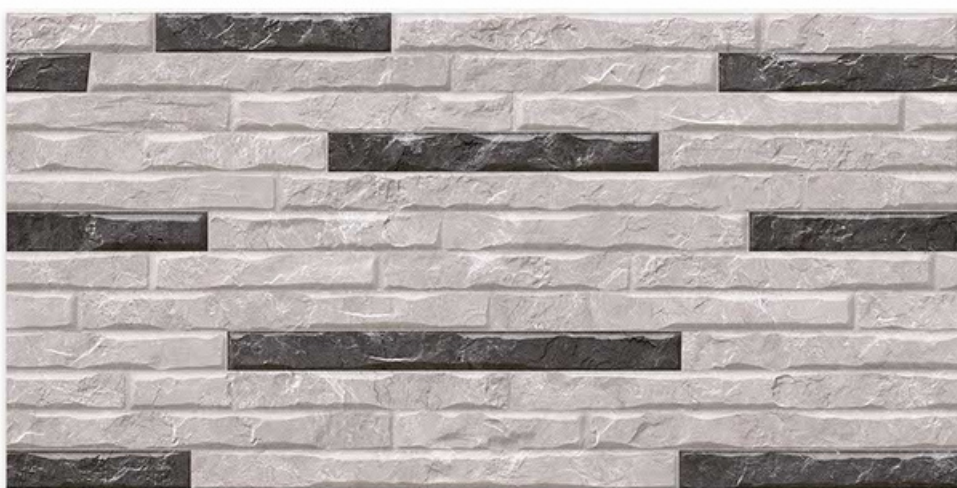

SKY WORLD CERAMIC

Tile Shown
10049

resistant to salts | eco sustainable | fire proof | frost proof | random desing

Finish: ELEVATION

ELE-10052

ELE-10053

ELE-10054

DIGITAL 300X
WALL TILES 600mm