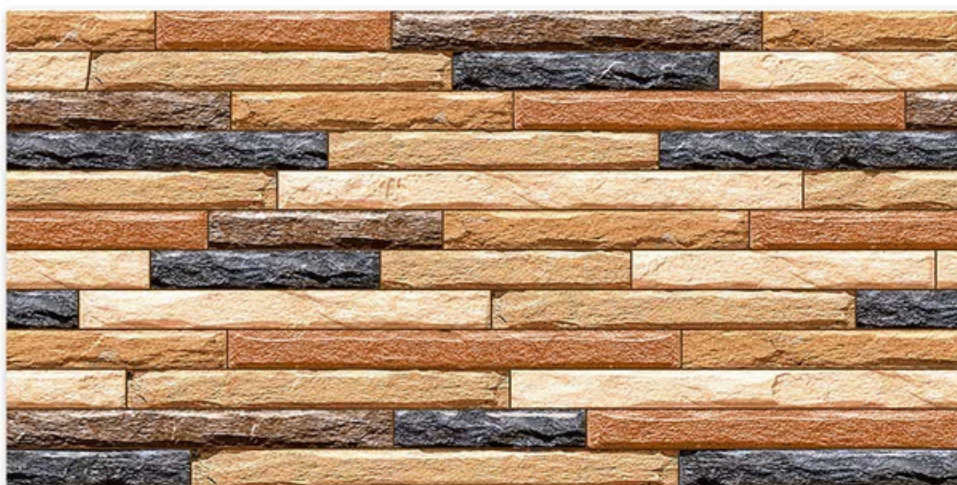

SKY WORLD CERAMIC

Tile Shown
10061

resistant to salts | eco sustainable | fire proof | frost proof | random desing

Finish:ELEVATION

ELE-10064

ELE-10065

ELE-10066

DIGITAL 300X
WALL TILES 600mm