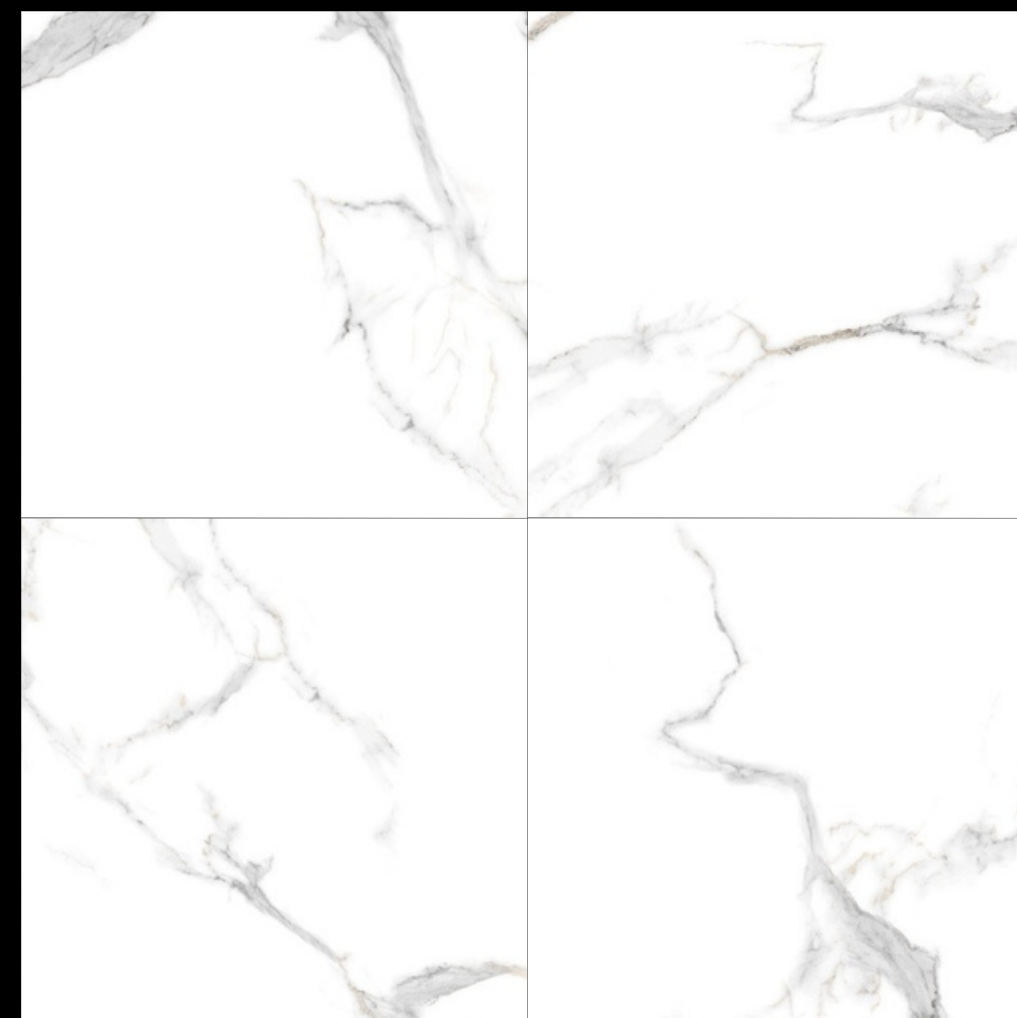

Marvelance

SERIES

Design

Lukas White

FINISH

GLOSSY

RANDOM

08

600X
600MM