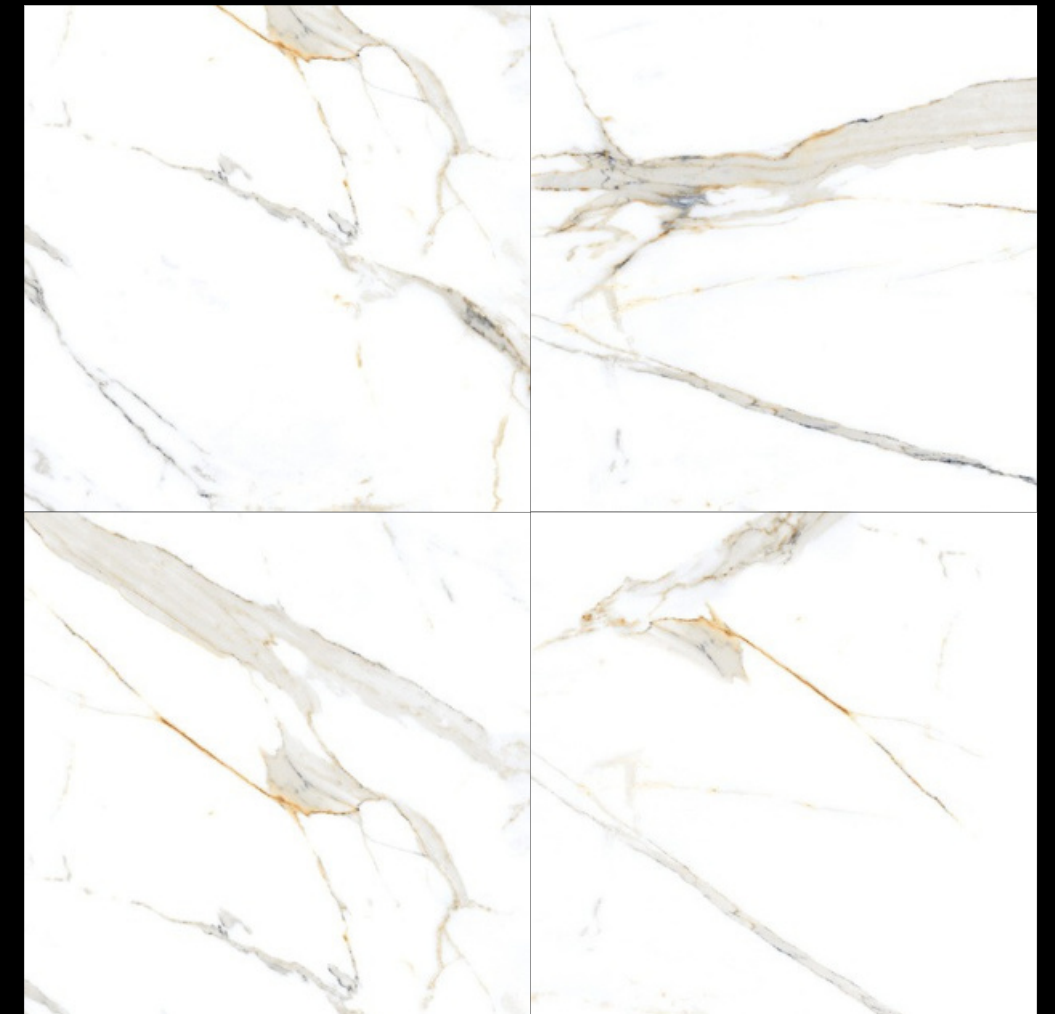

Marvelance

SERIES

Design

Apia Orange

FINISH

GLOSSY

RANDOM

06

600X
600MM