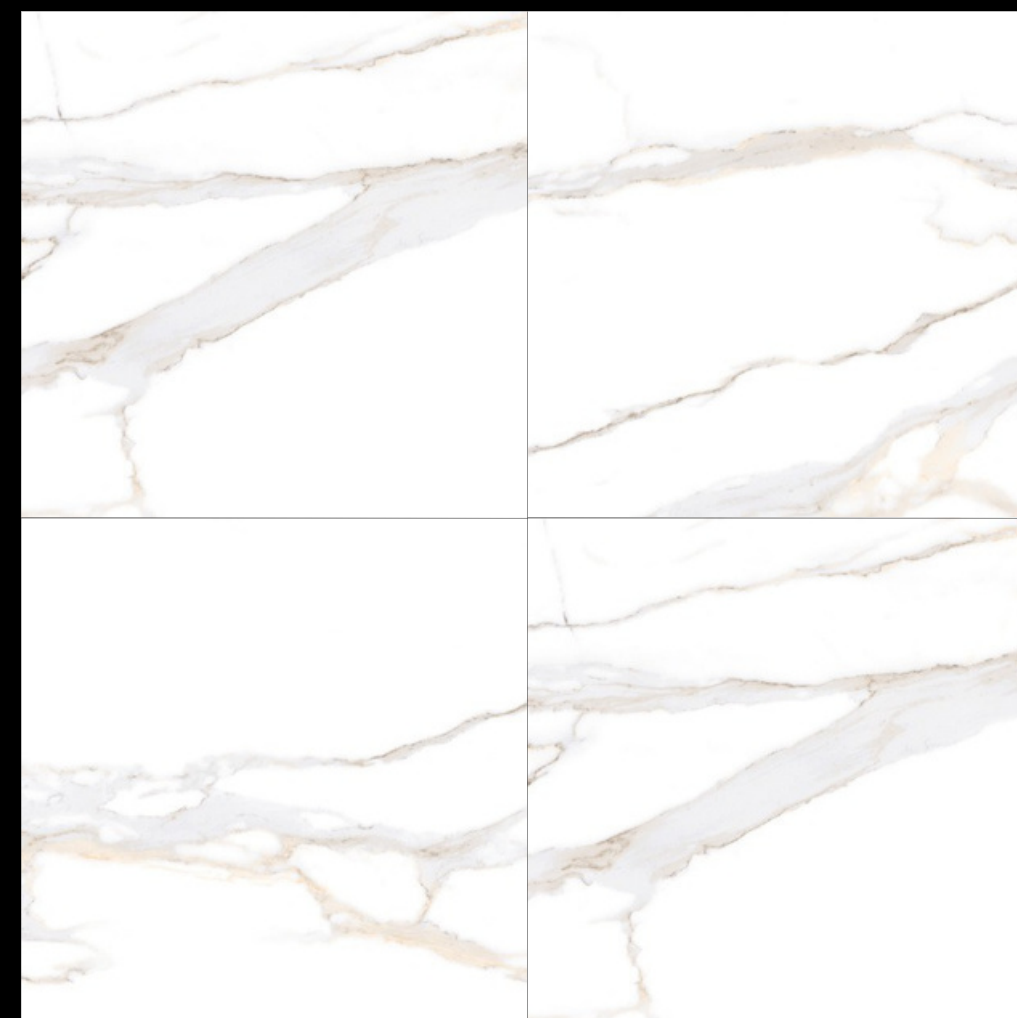

Marvelance

SERIES

Design

Utopia White

FINISH

GLOSSY

RANDOM

03

600X
600MM