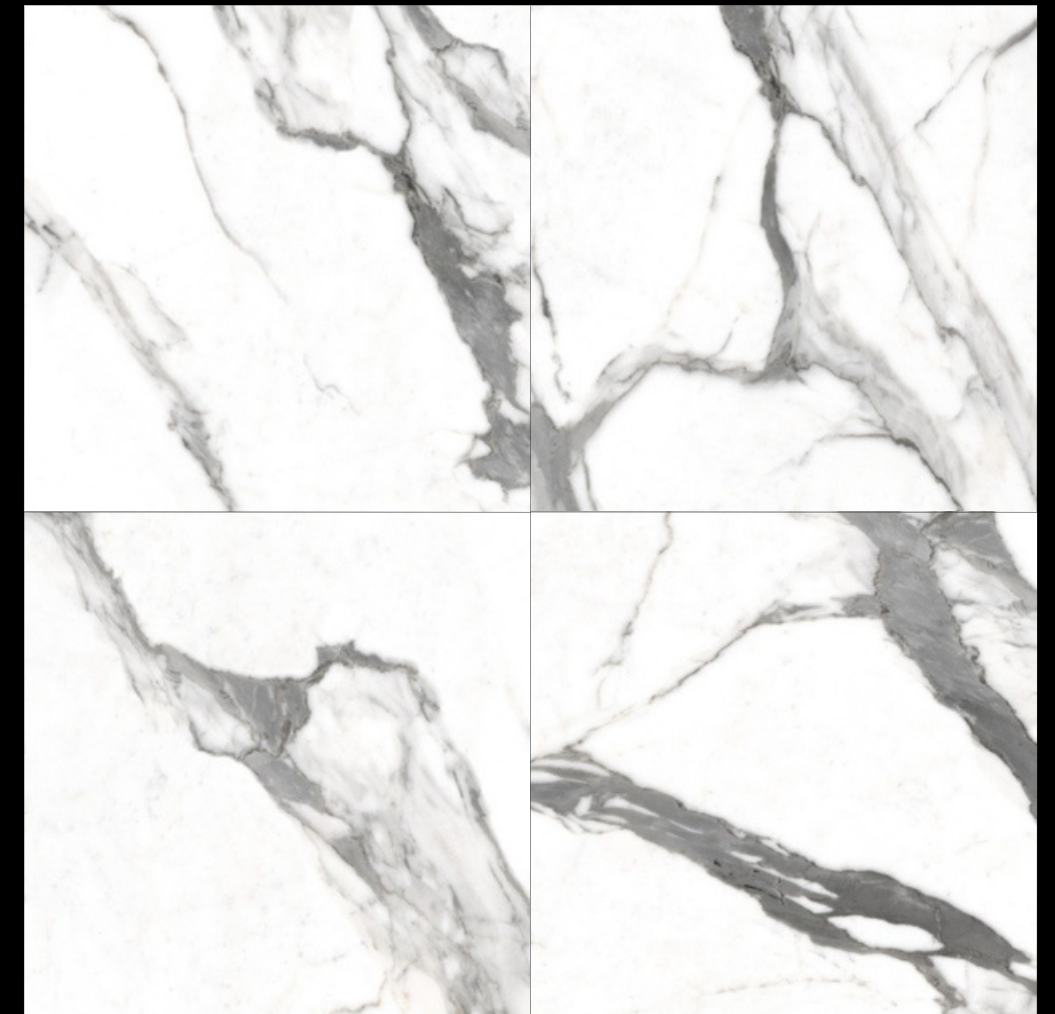

Marvelance

SERIES

Design

Attica Statuario

FINISH

GLOSSY

RANDOM

08

600X
600MM