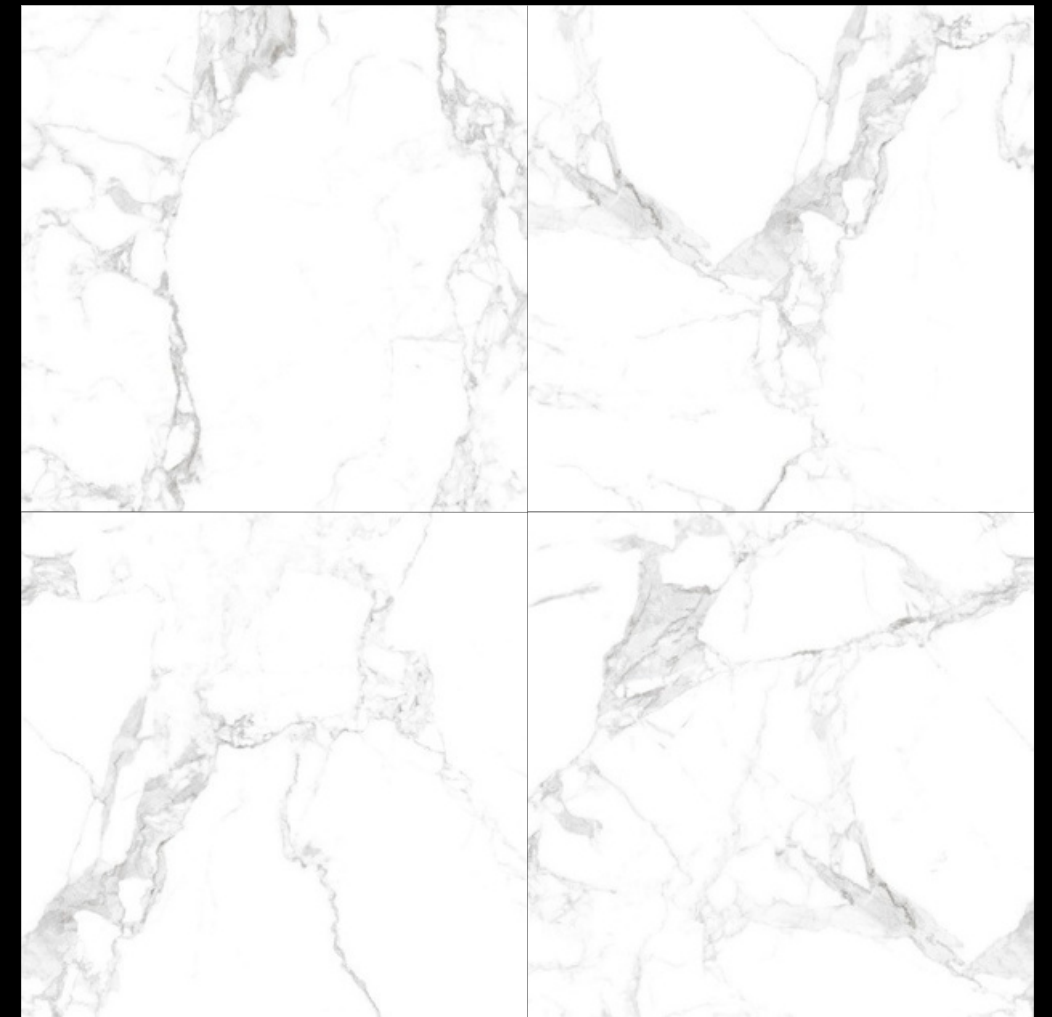

Marvelance

SERIES

Design

Fluid Kalakatta

FINISH

GLOSSY

RANDOM

04

600X
600MM