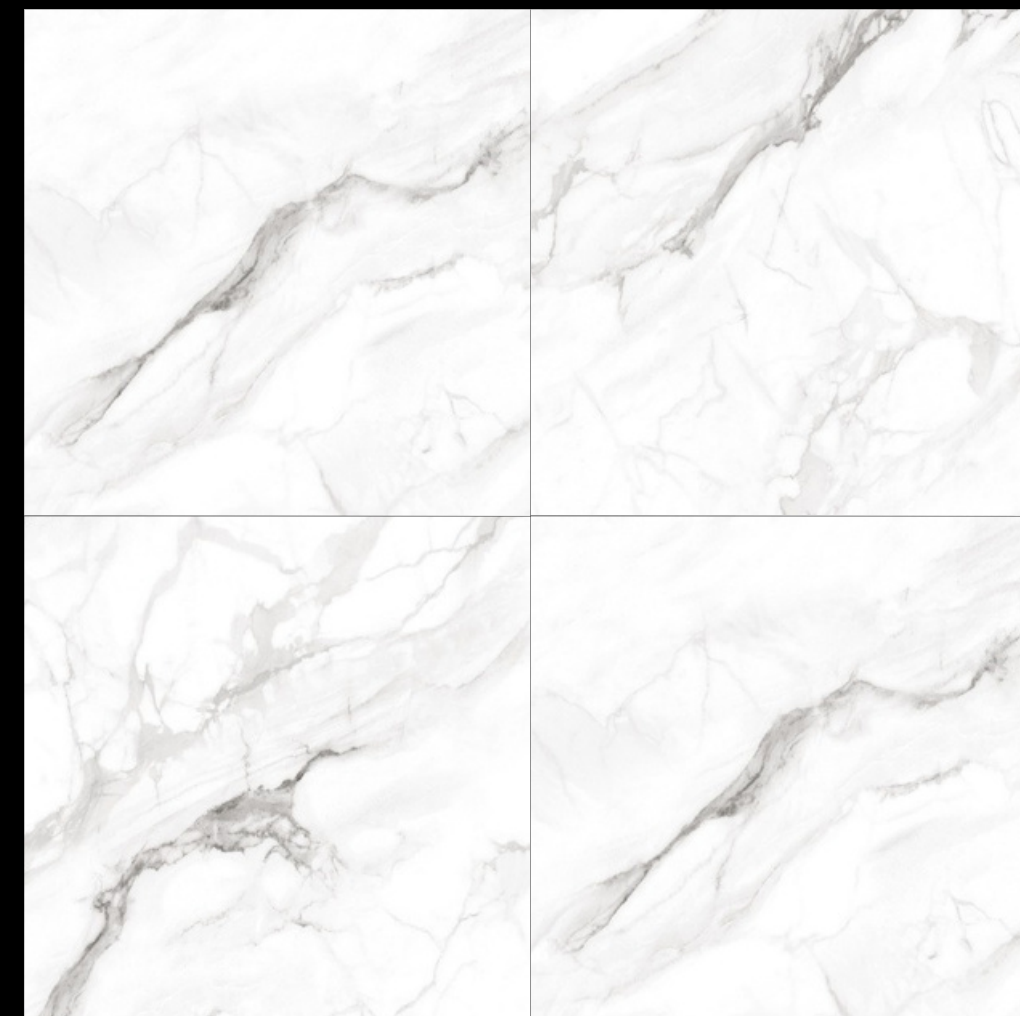

Potrofino

FINISH

GLOSSY

RANDOM

04

600X
600MM

Marvelance

SERIES