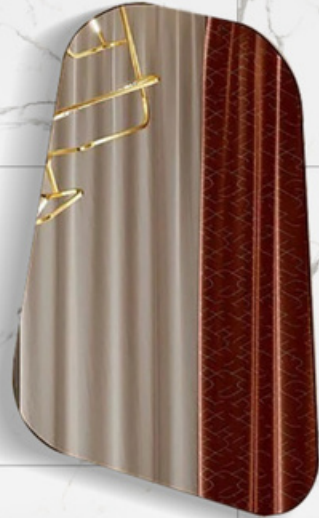

AEDONA WHITE