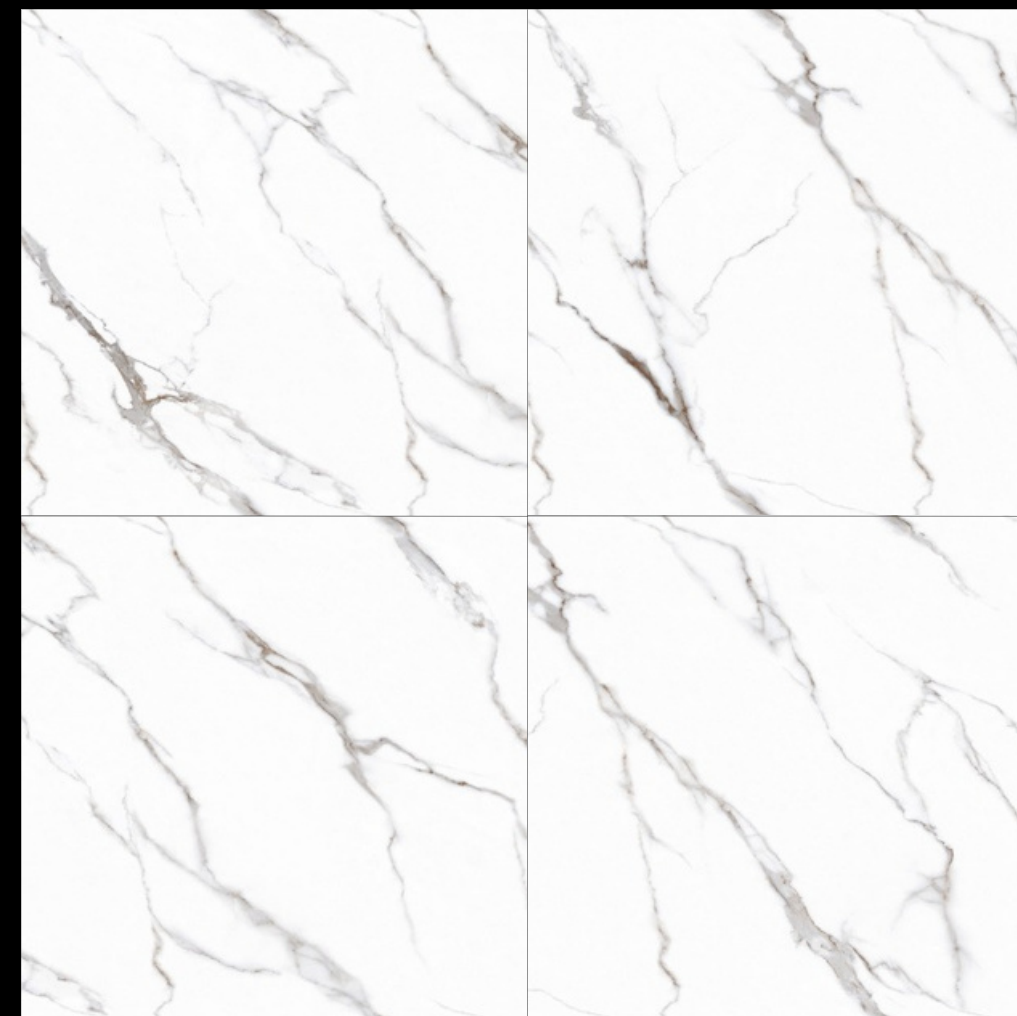

GLOSSY

RANDOM

06

600X
600MM

Marvelance

SERIES

Design

Belfino White