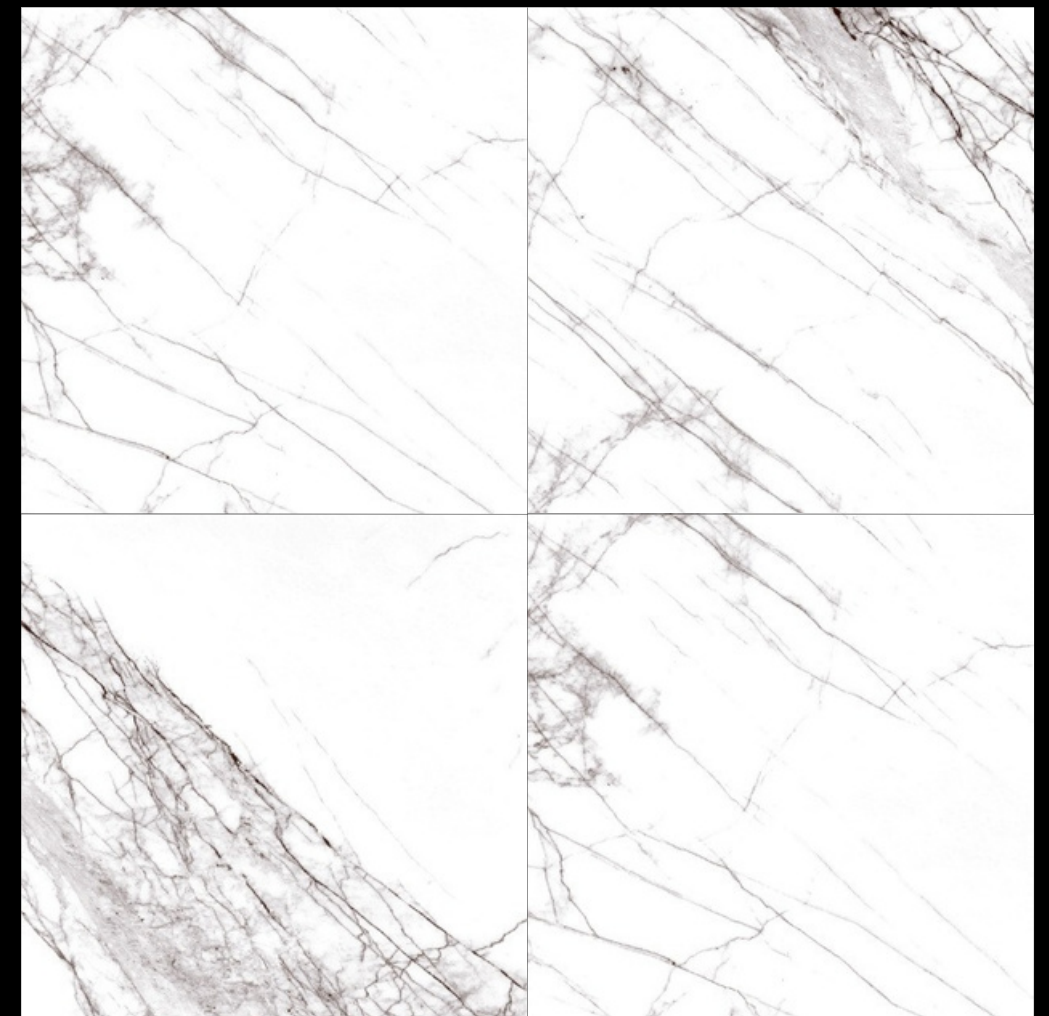

Iron Oro Statuario

FINISH

GLOSSY

RANDOM

08

600X
600MM

Marvelance

SERIES