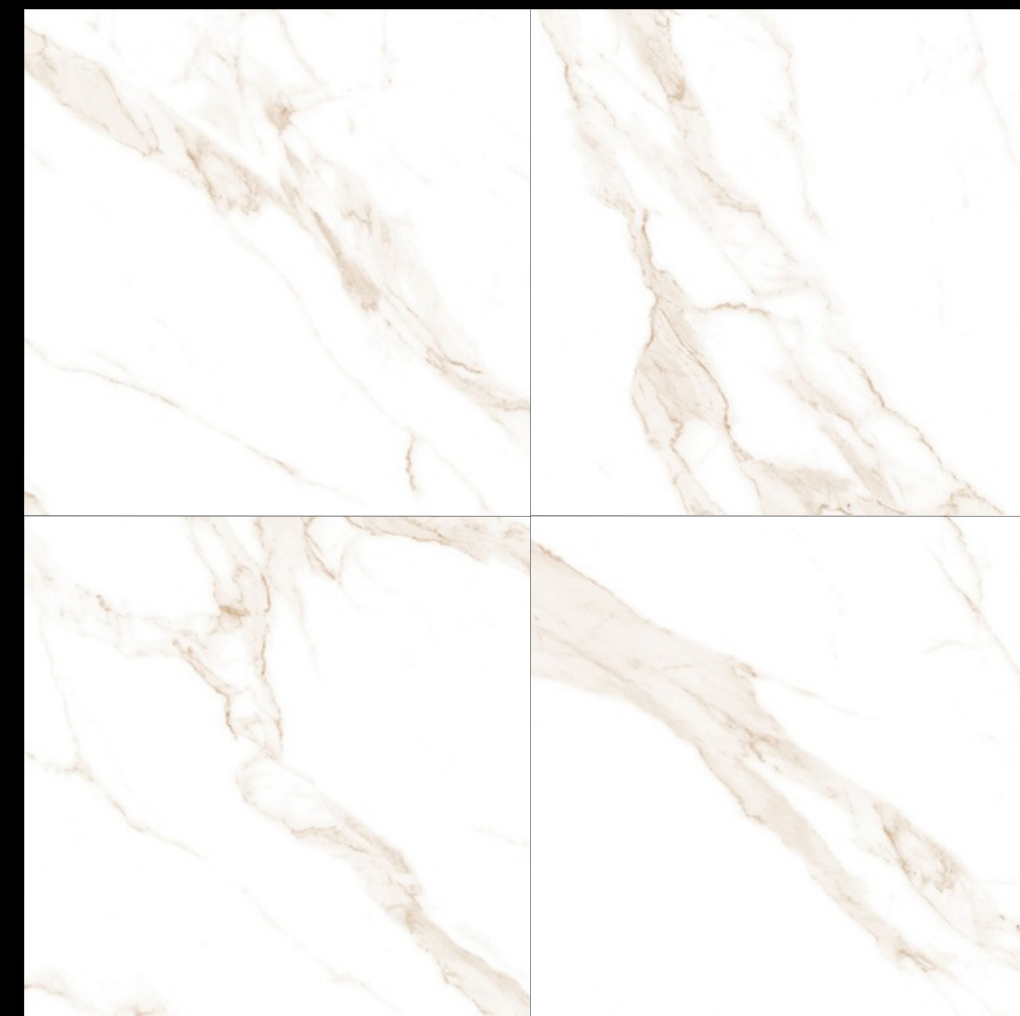

600X
600MM

Marvelance

SERIES

Design

Imperial Gold

FINISH

GLOSSY

RANDOM