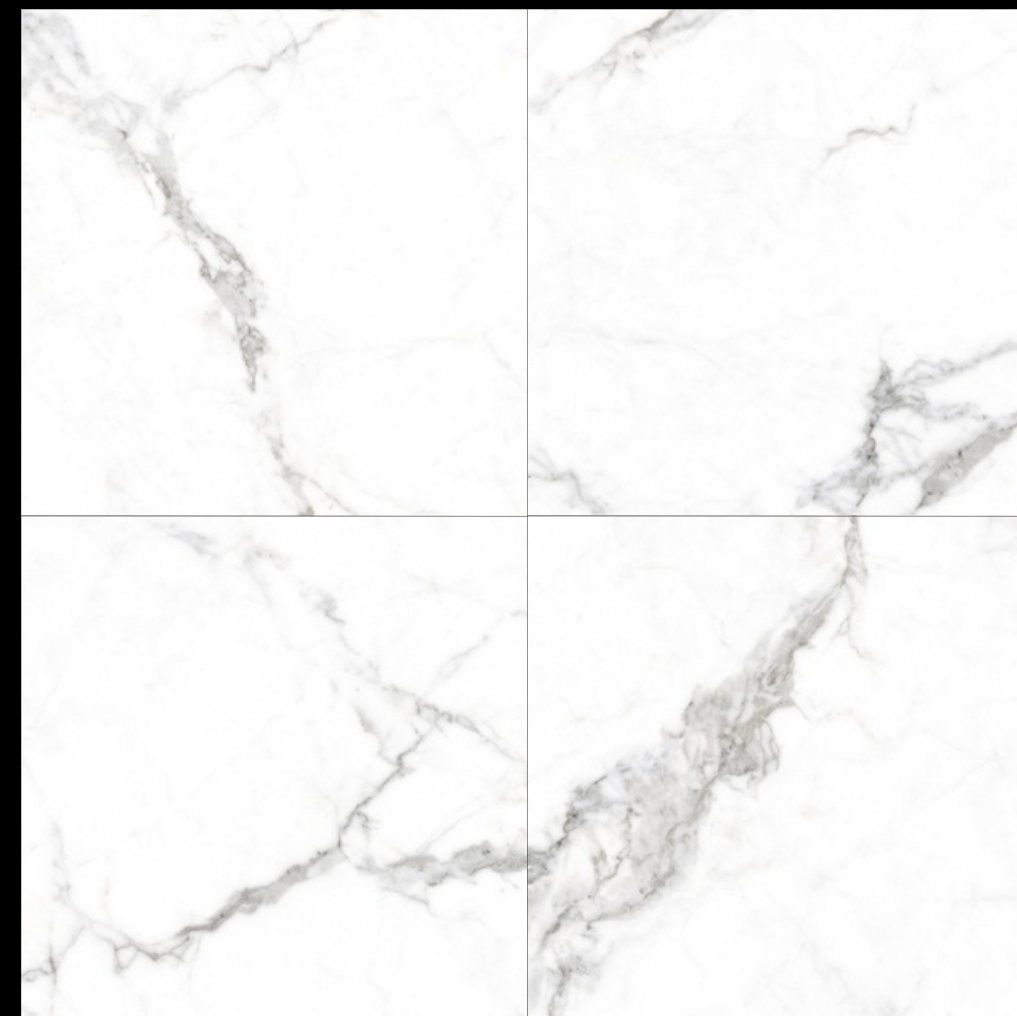

Marvelance

SERIES

Design

Demasco White

FINISH

GLOSSY

RANDOM

08

600X
600MM