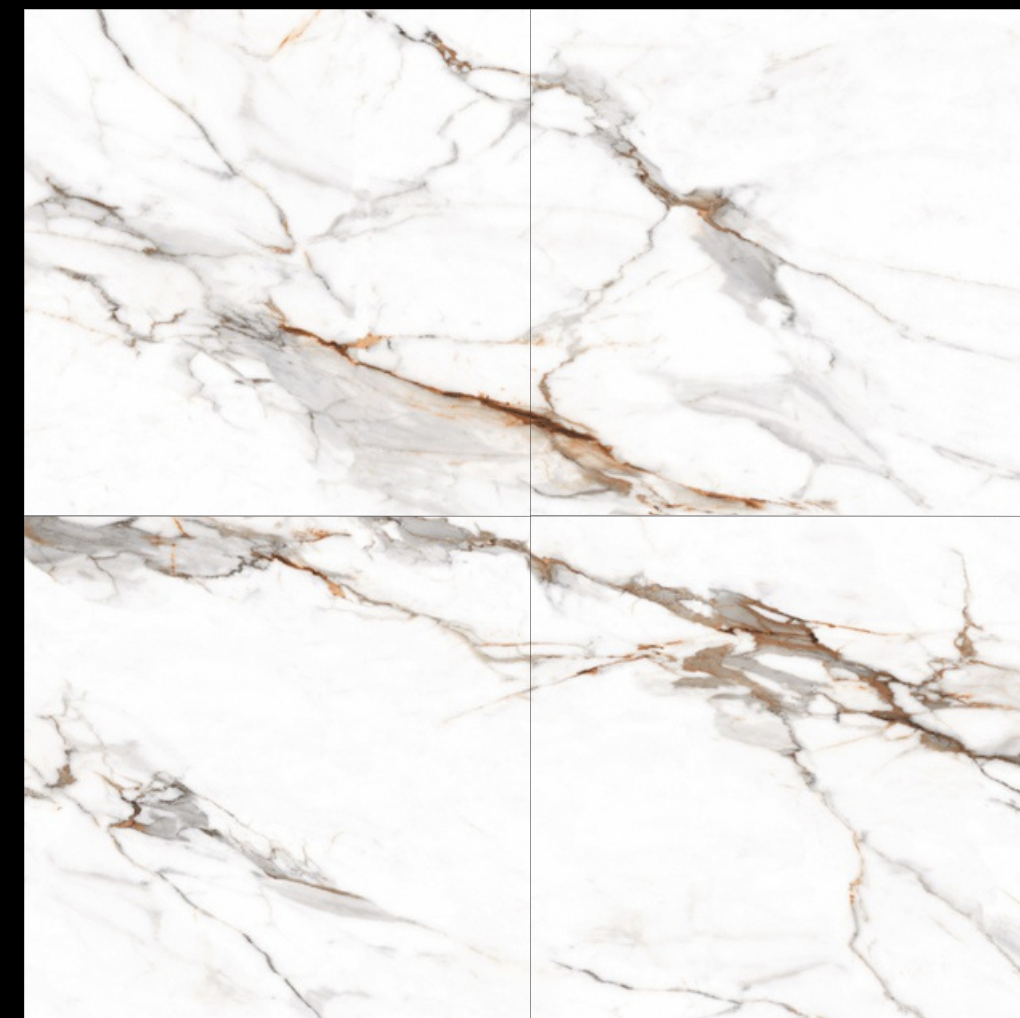

GLOSSY

RANDOM

04

600X
600MM

Marvelance

SERIES

Design

Flack Statuario