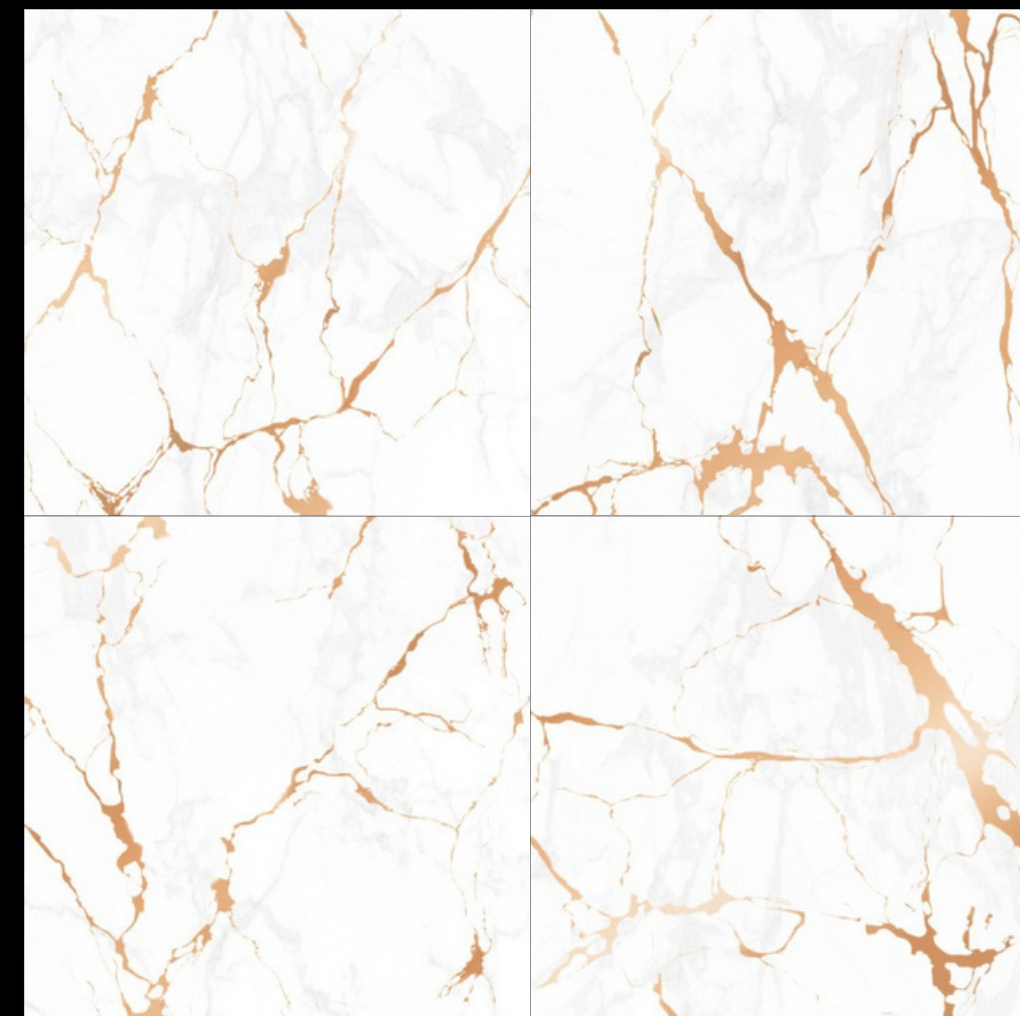

Marvelance

SERIES

Design

Golden Statuario

FINISH

GLOSSY

RANDOM

08

600X
600MM