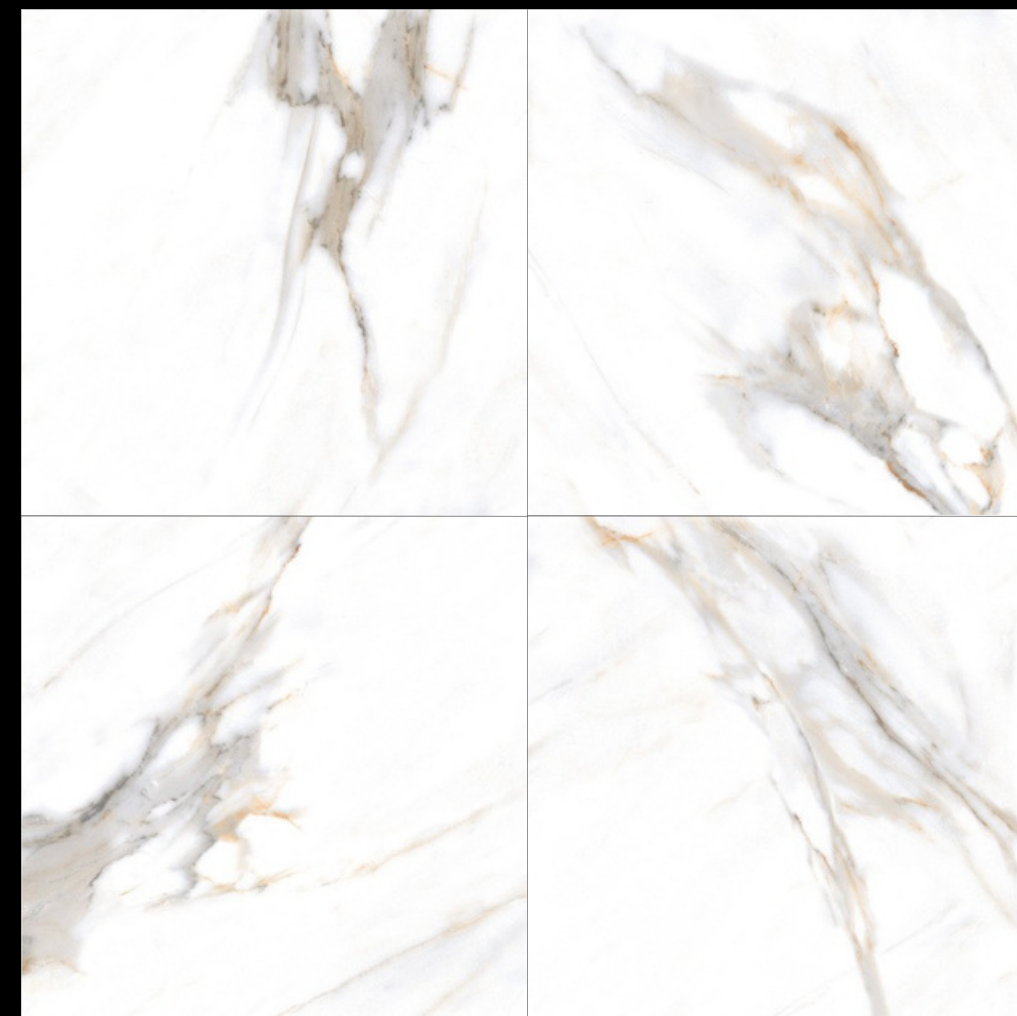

Marvelance

SERIES

Design

Plazolana Carara

FINISH

GLOSSY

RANDOM

06

600X
600MM