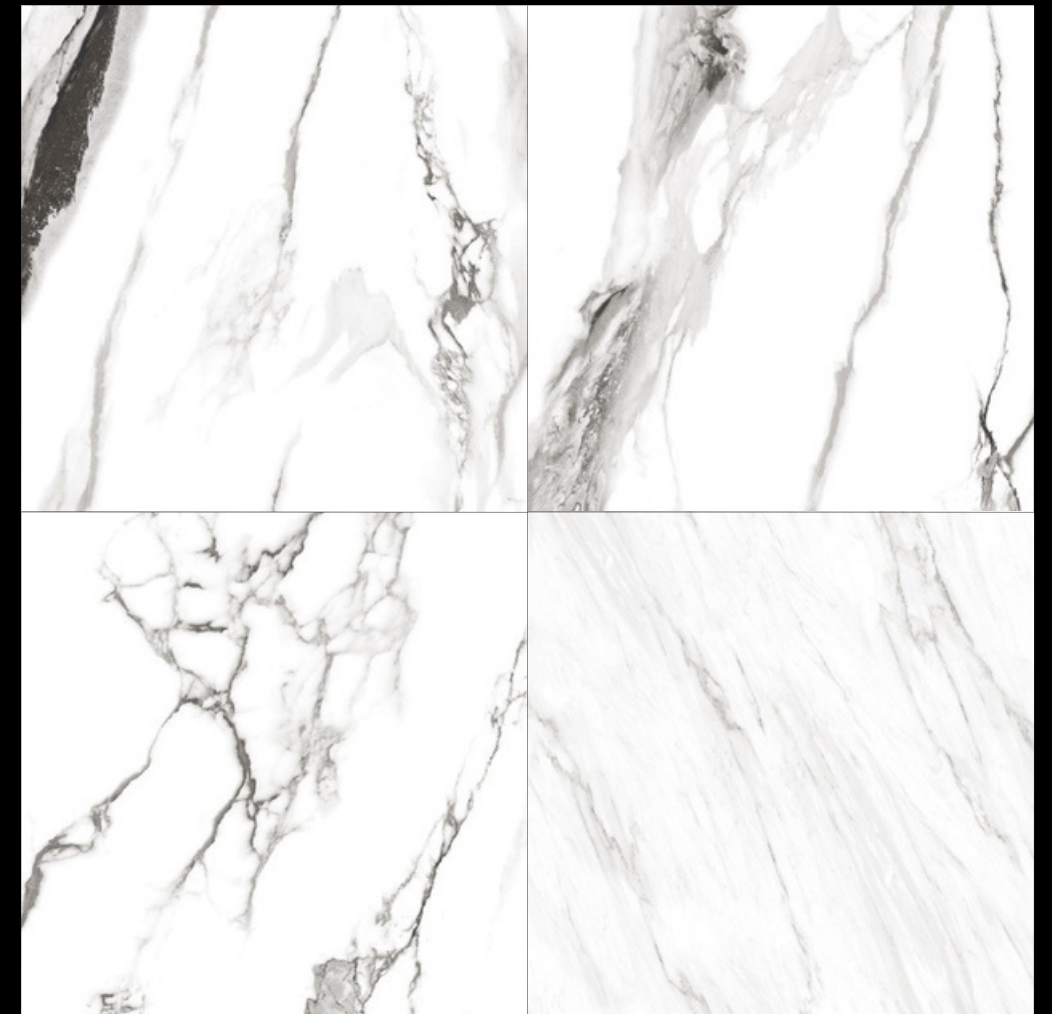

Nomade Statuario

FINISH

GLOSSY

RANDOM

06

600X
600MM

Marvelance

SERIES