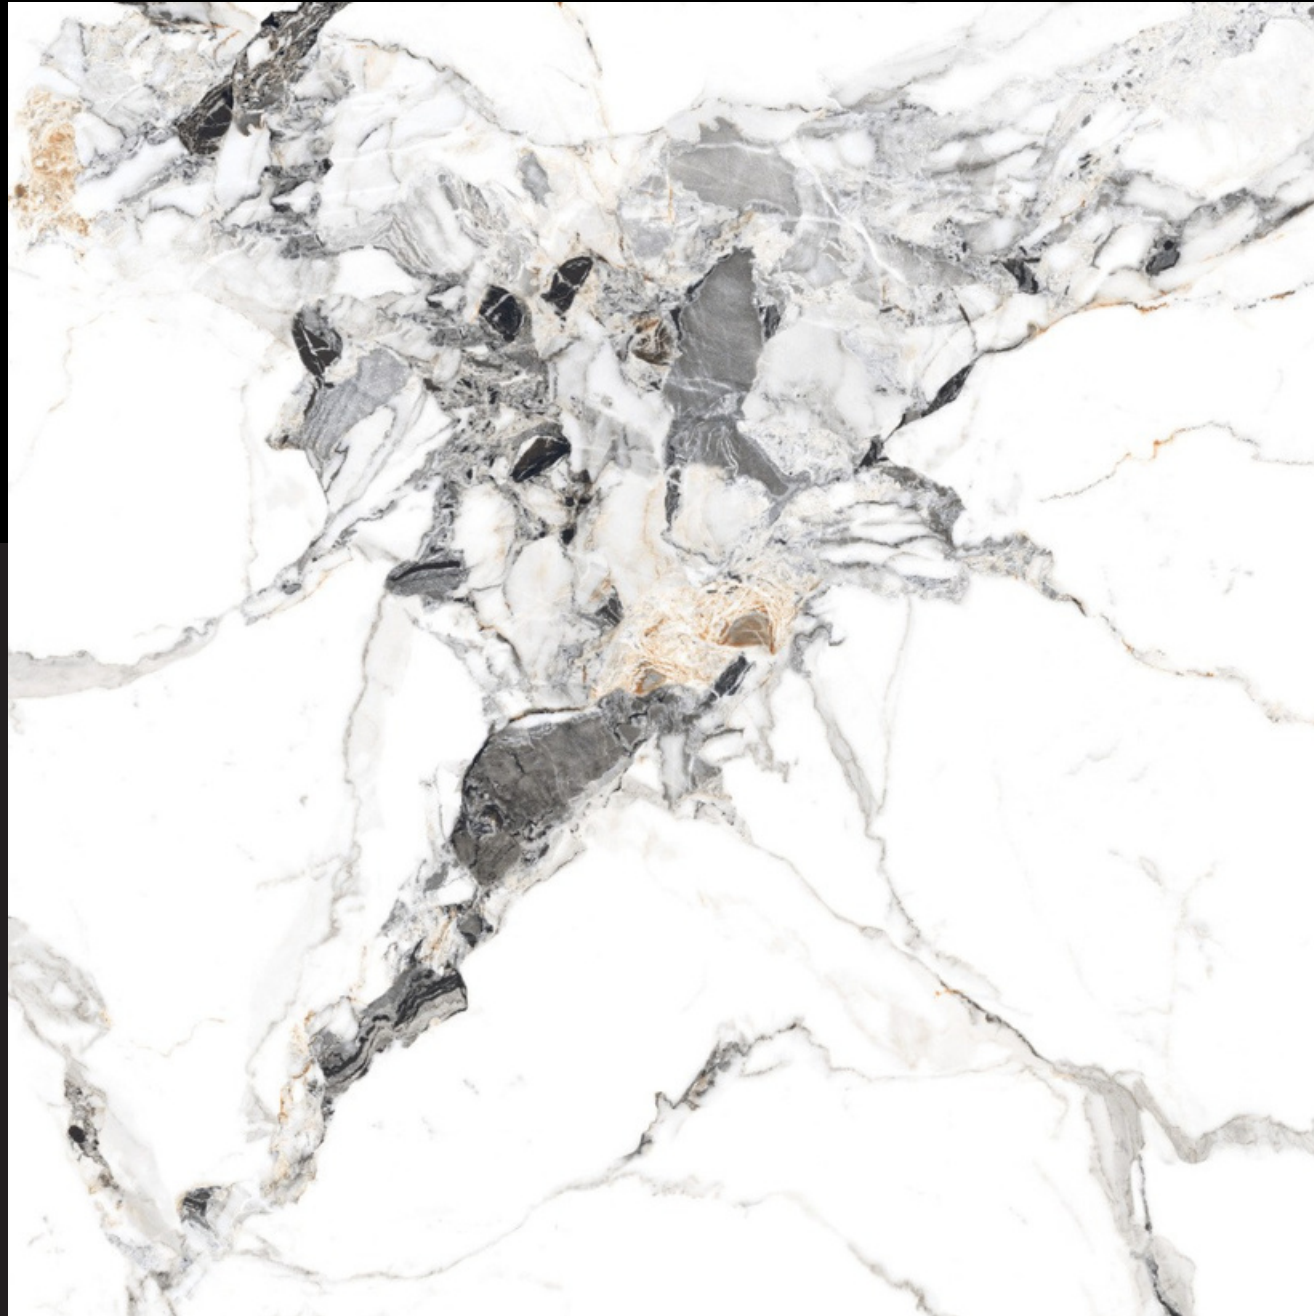

Livena Statuario

FINISH

GLOSSY

RANDOM

06

600X
600MM

Marvelance

SERIES