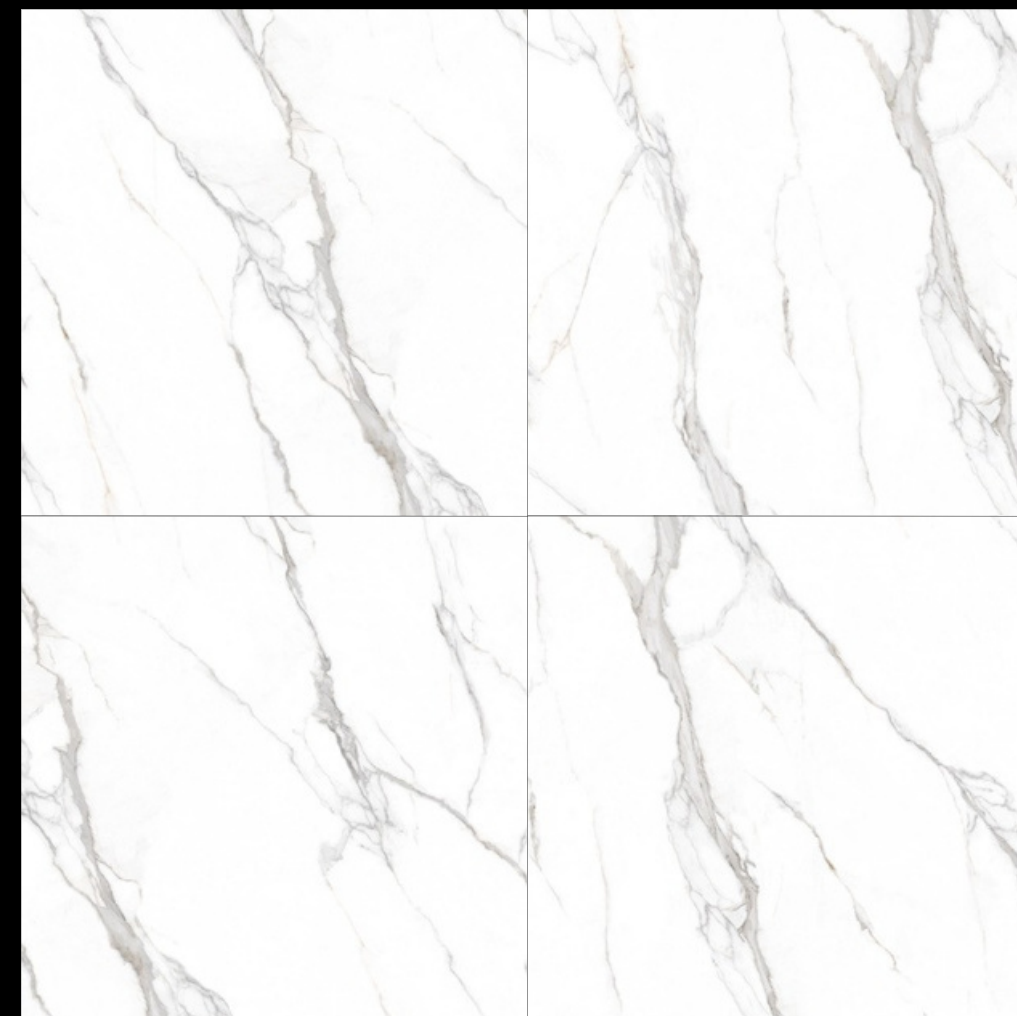

Superimo White

FINISH

GLOSSY

RANDOM

06

600X
600MM

Marvelance

SERIES