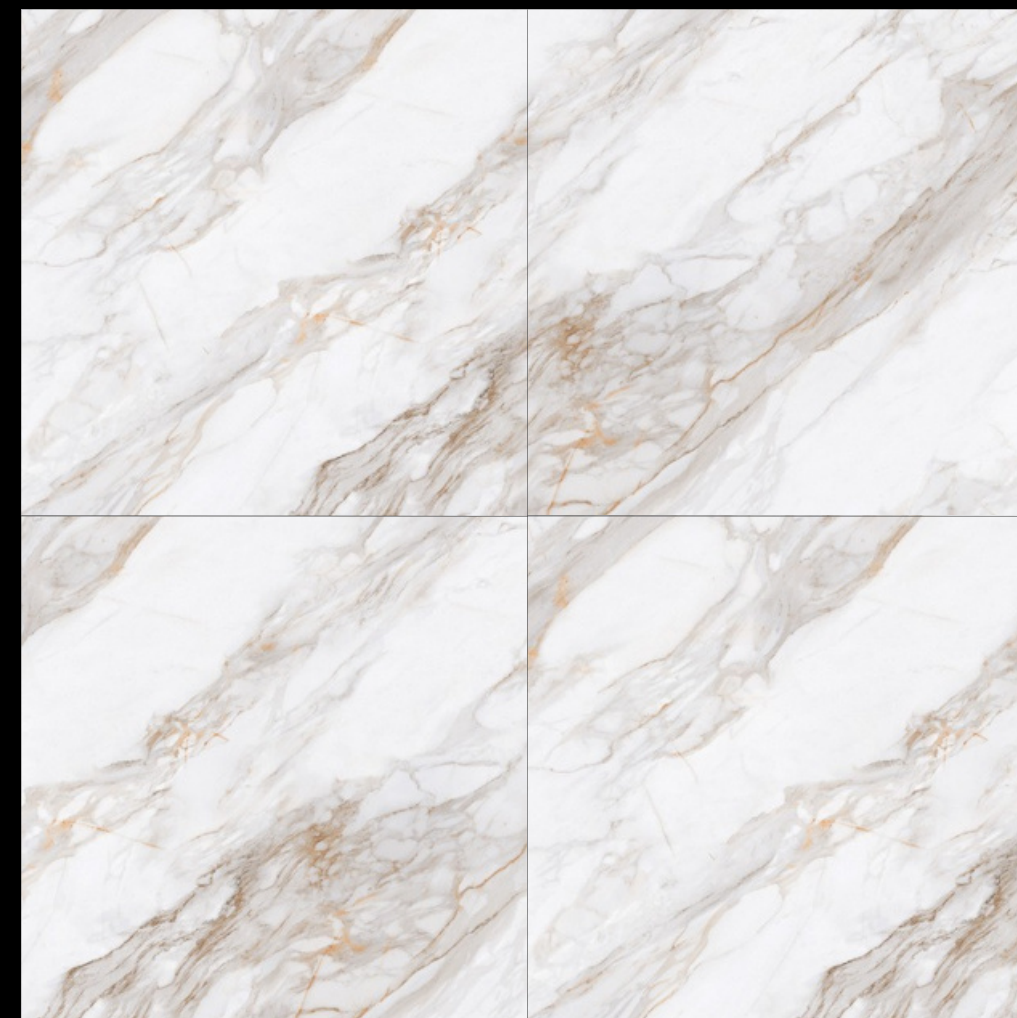

Flora White

FINISH

GLOSSY

RANDOM

12

600X
600MM

Marvelance

SERIES