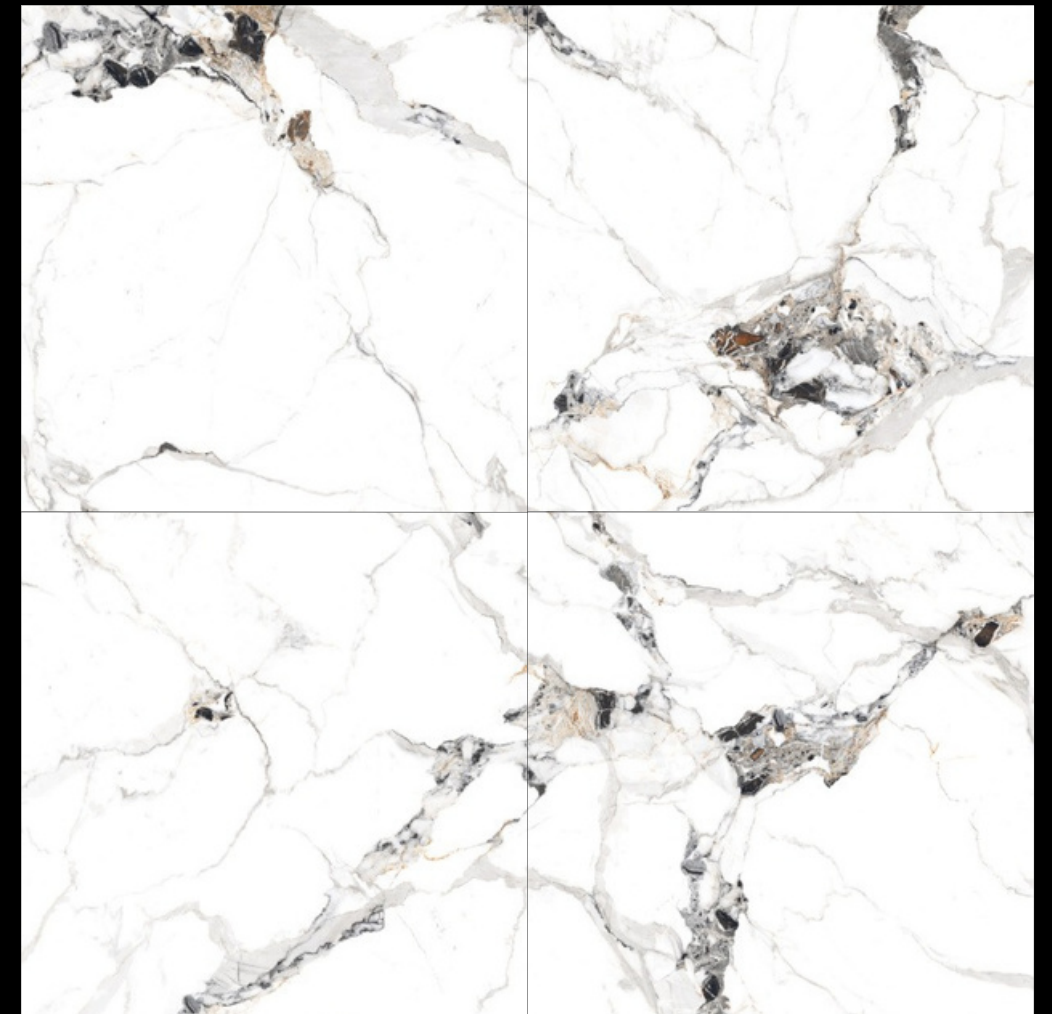

Livena Statuario

FINISH

GLOSSY

RANDOM

06

600X
600MM

Marvelance

SERIES