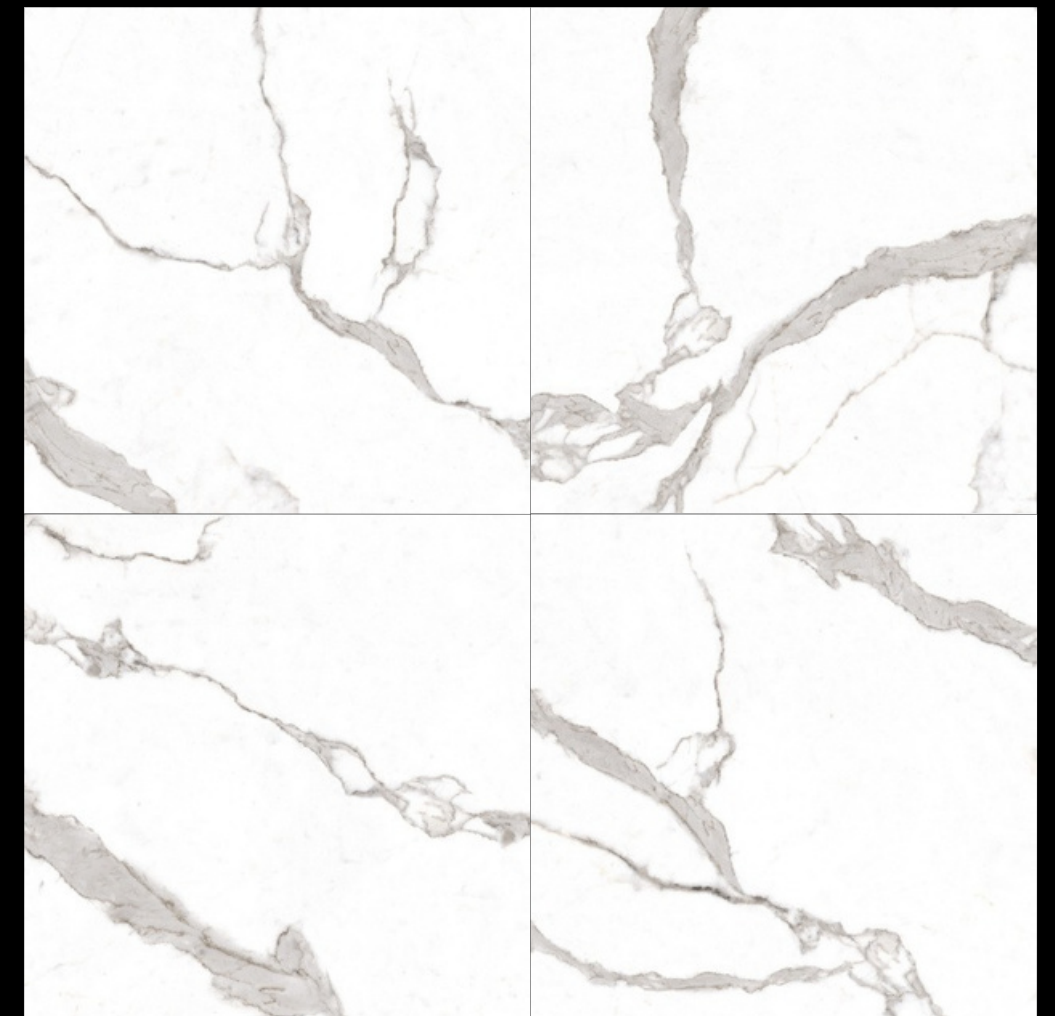

Marvelance

SERIES

Design

Cupix Carara

FINISH

GLOSSY

RANDOM

06

600X
600MM