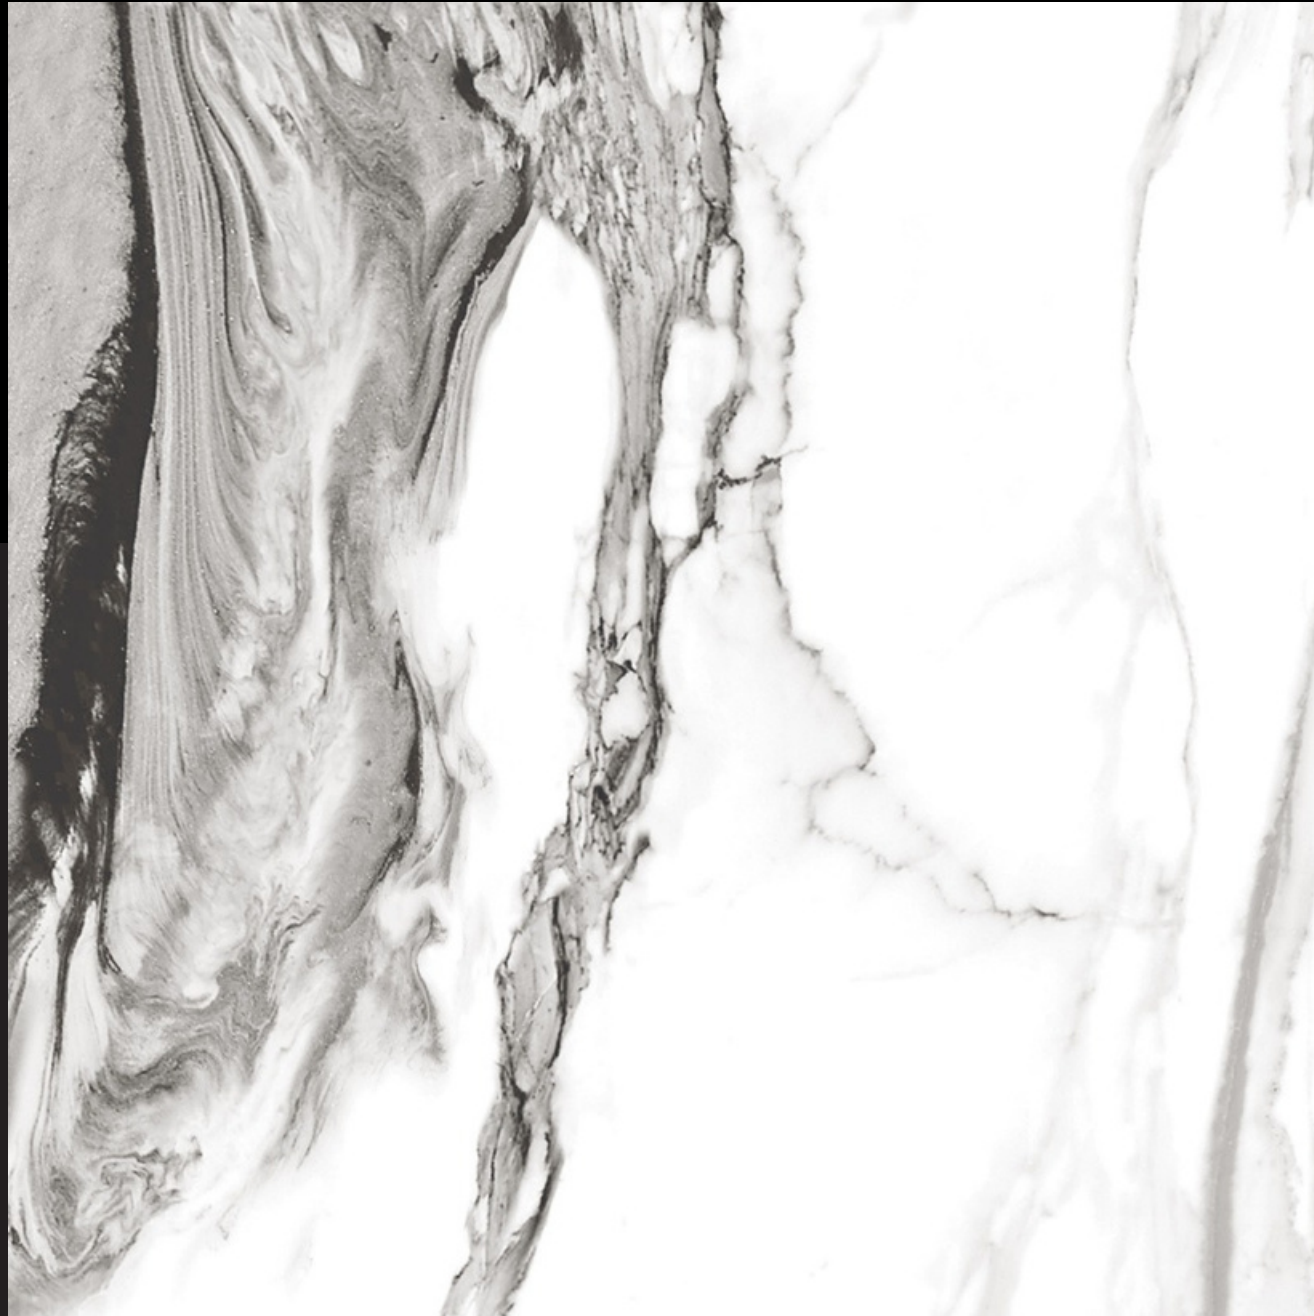

Nomade Statuario

FINISH

GLOSSY

RANDOM

06

600X
600MM

Marvelance

SERIES