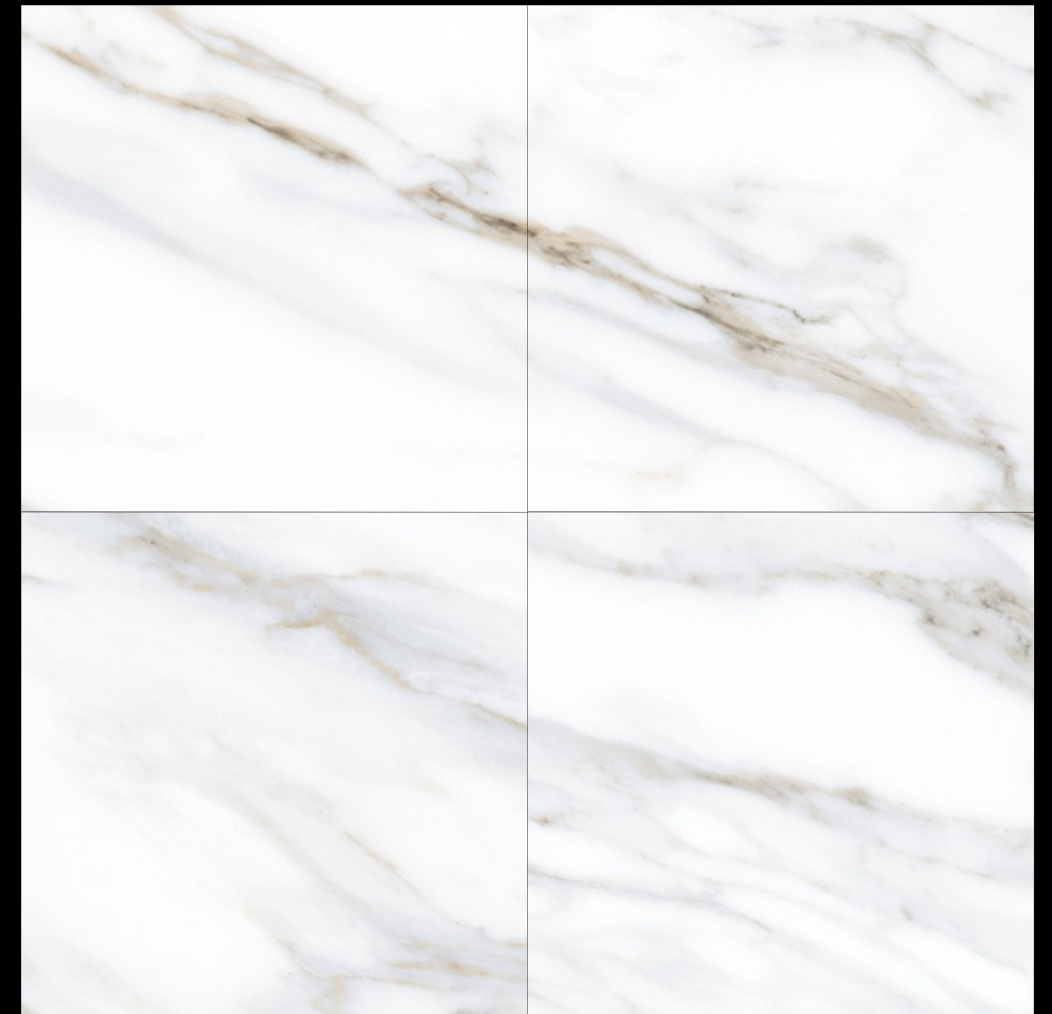

Marvelance

SERIES

Design

Smog Statuario

FINISH

GLOSSY

RANDOM

08

600X
600MM