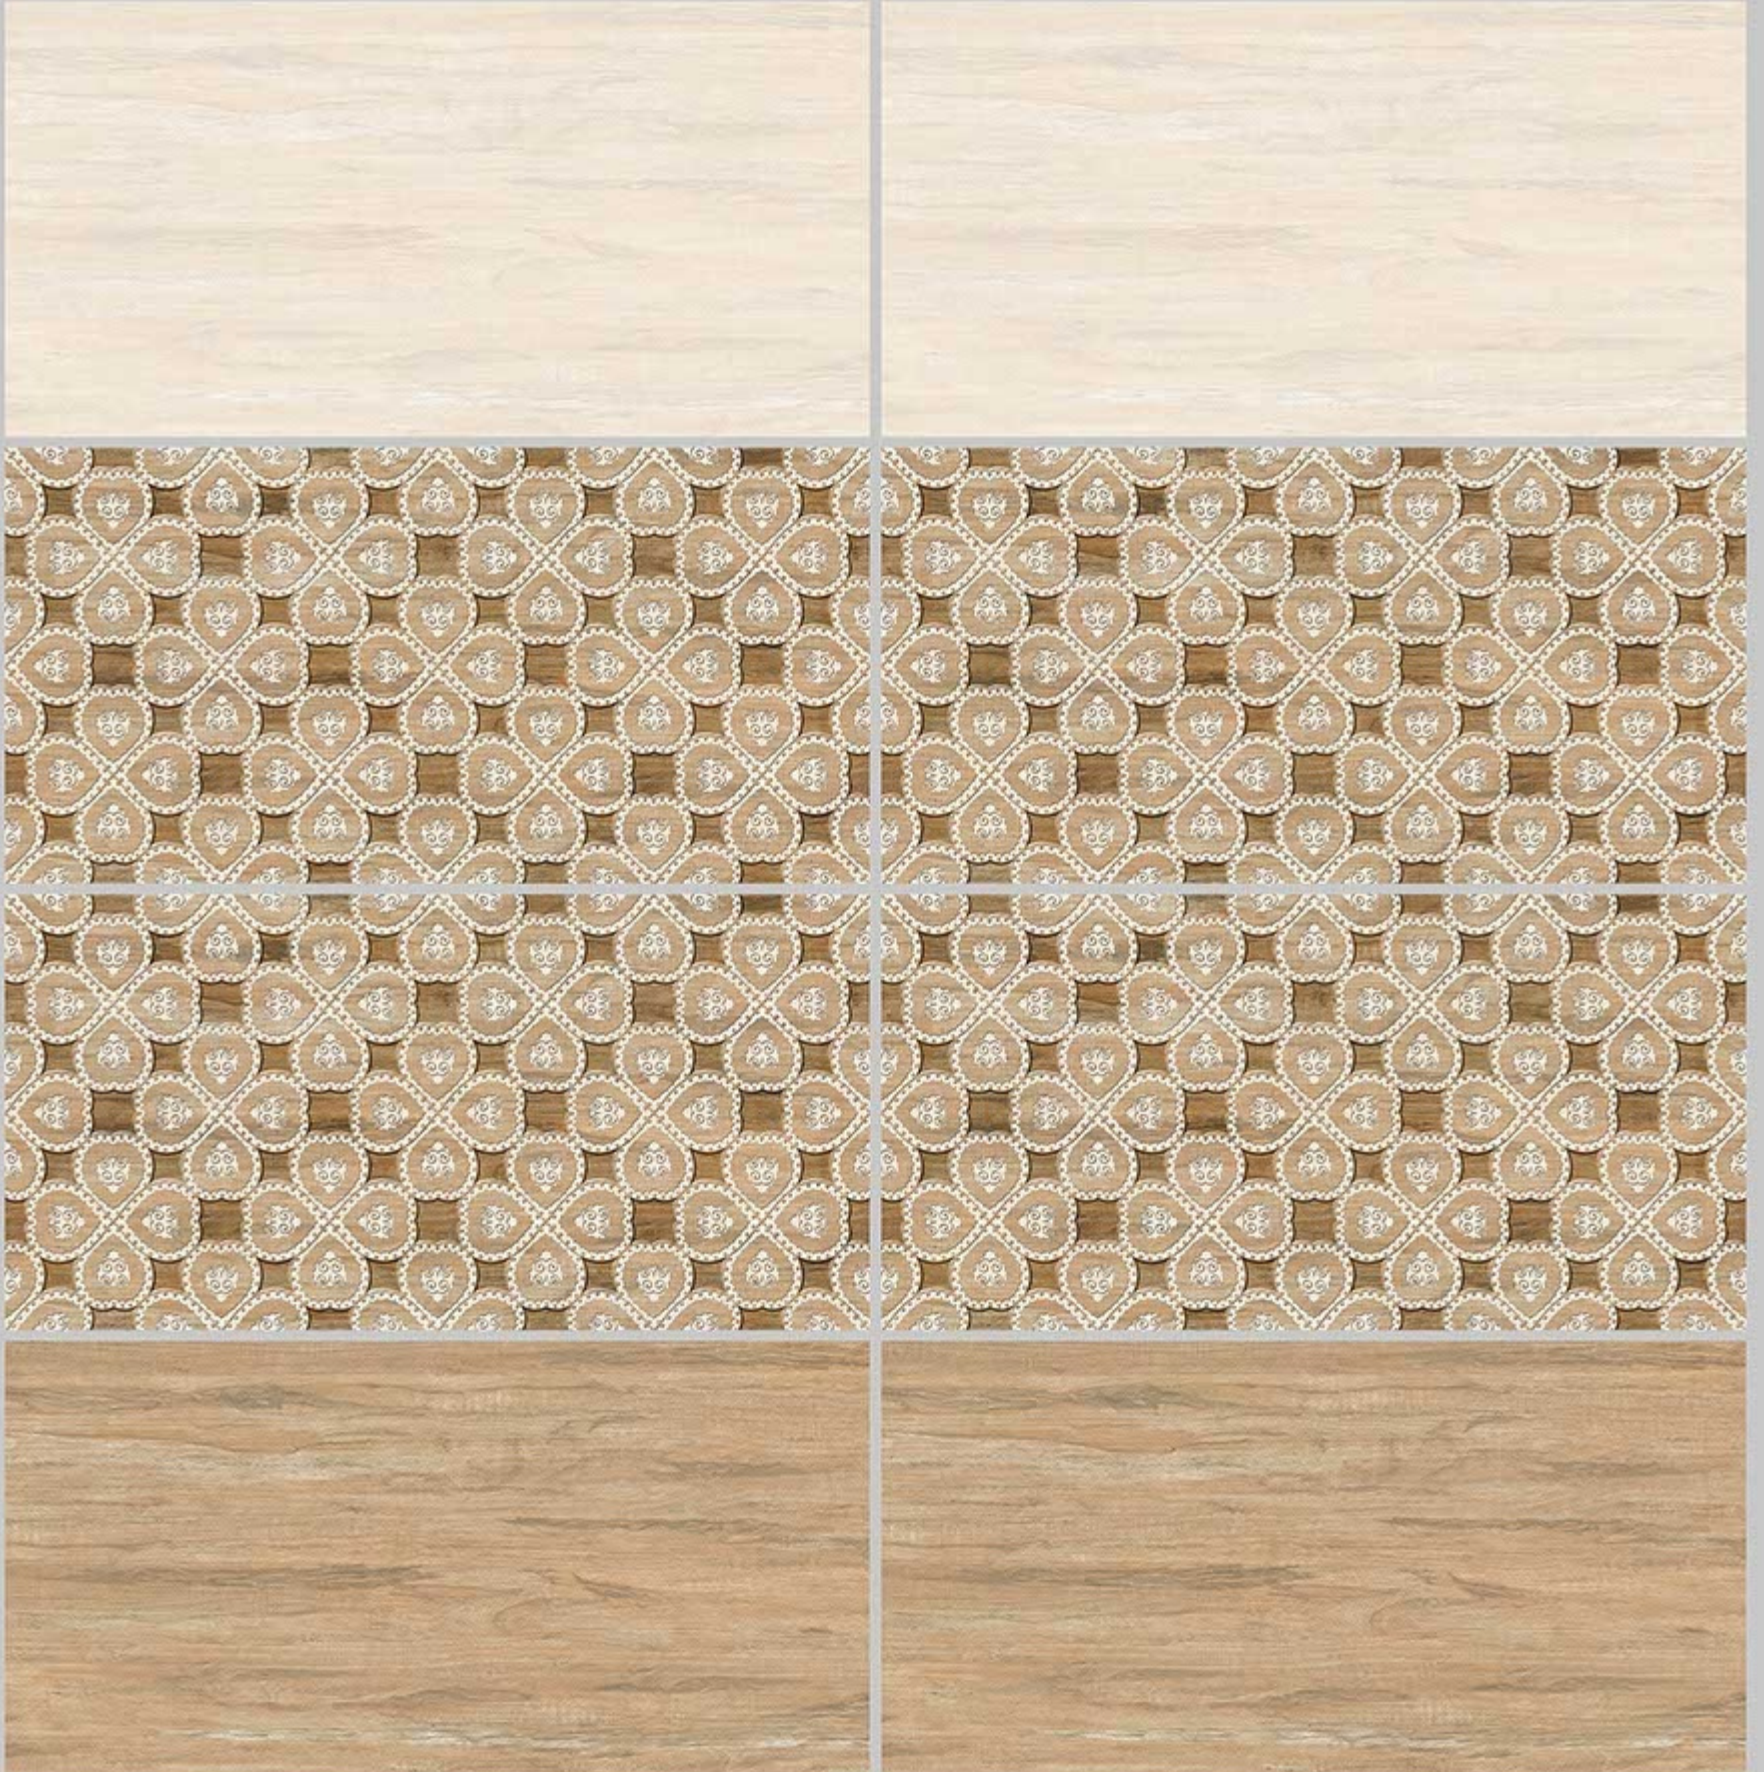

6012-DK

SKY WORLD CERAMIC