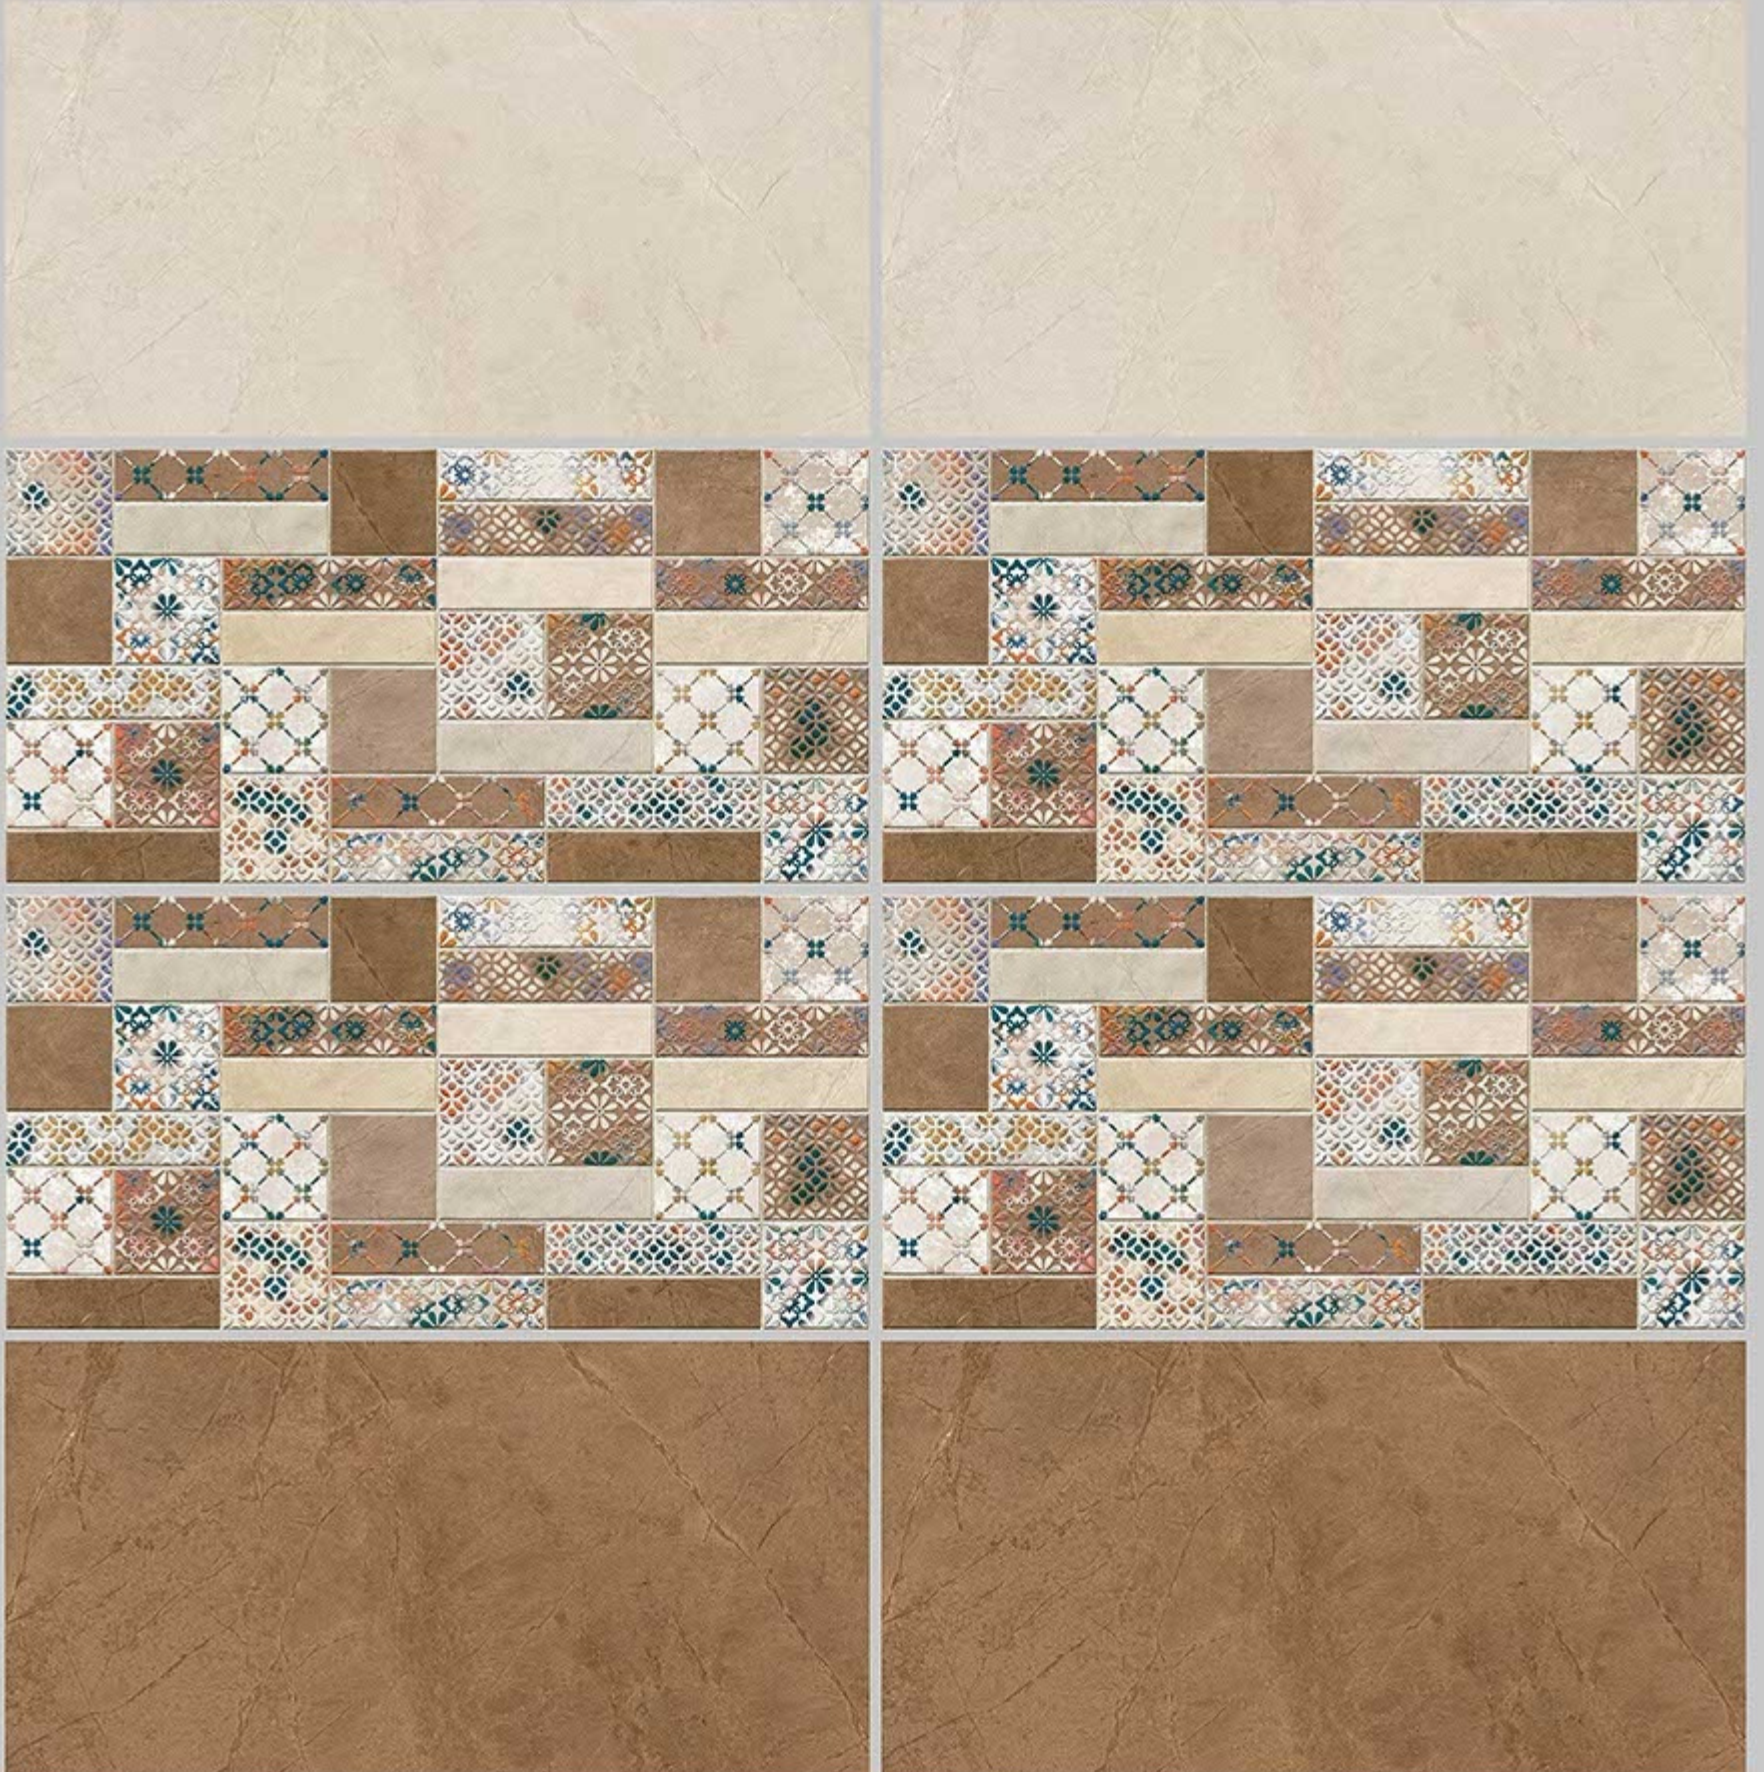

6034-DK

SKY WORLD CERAMIC