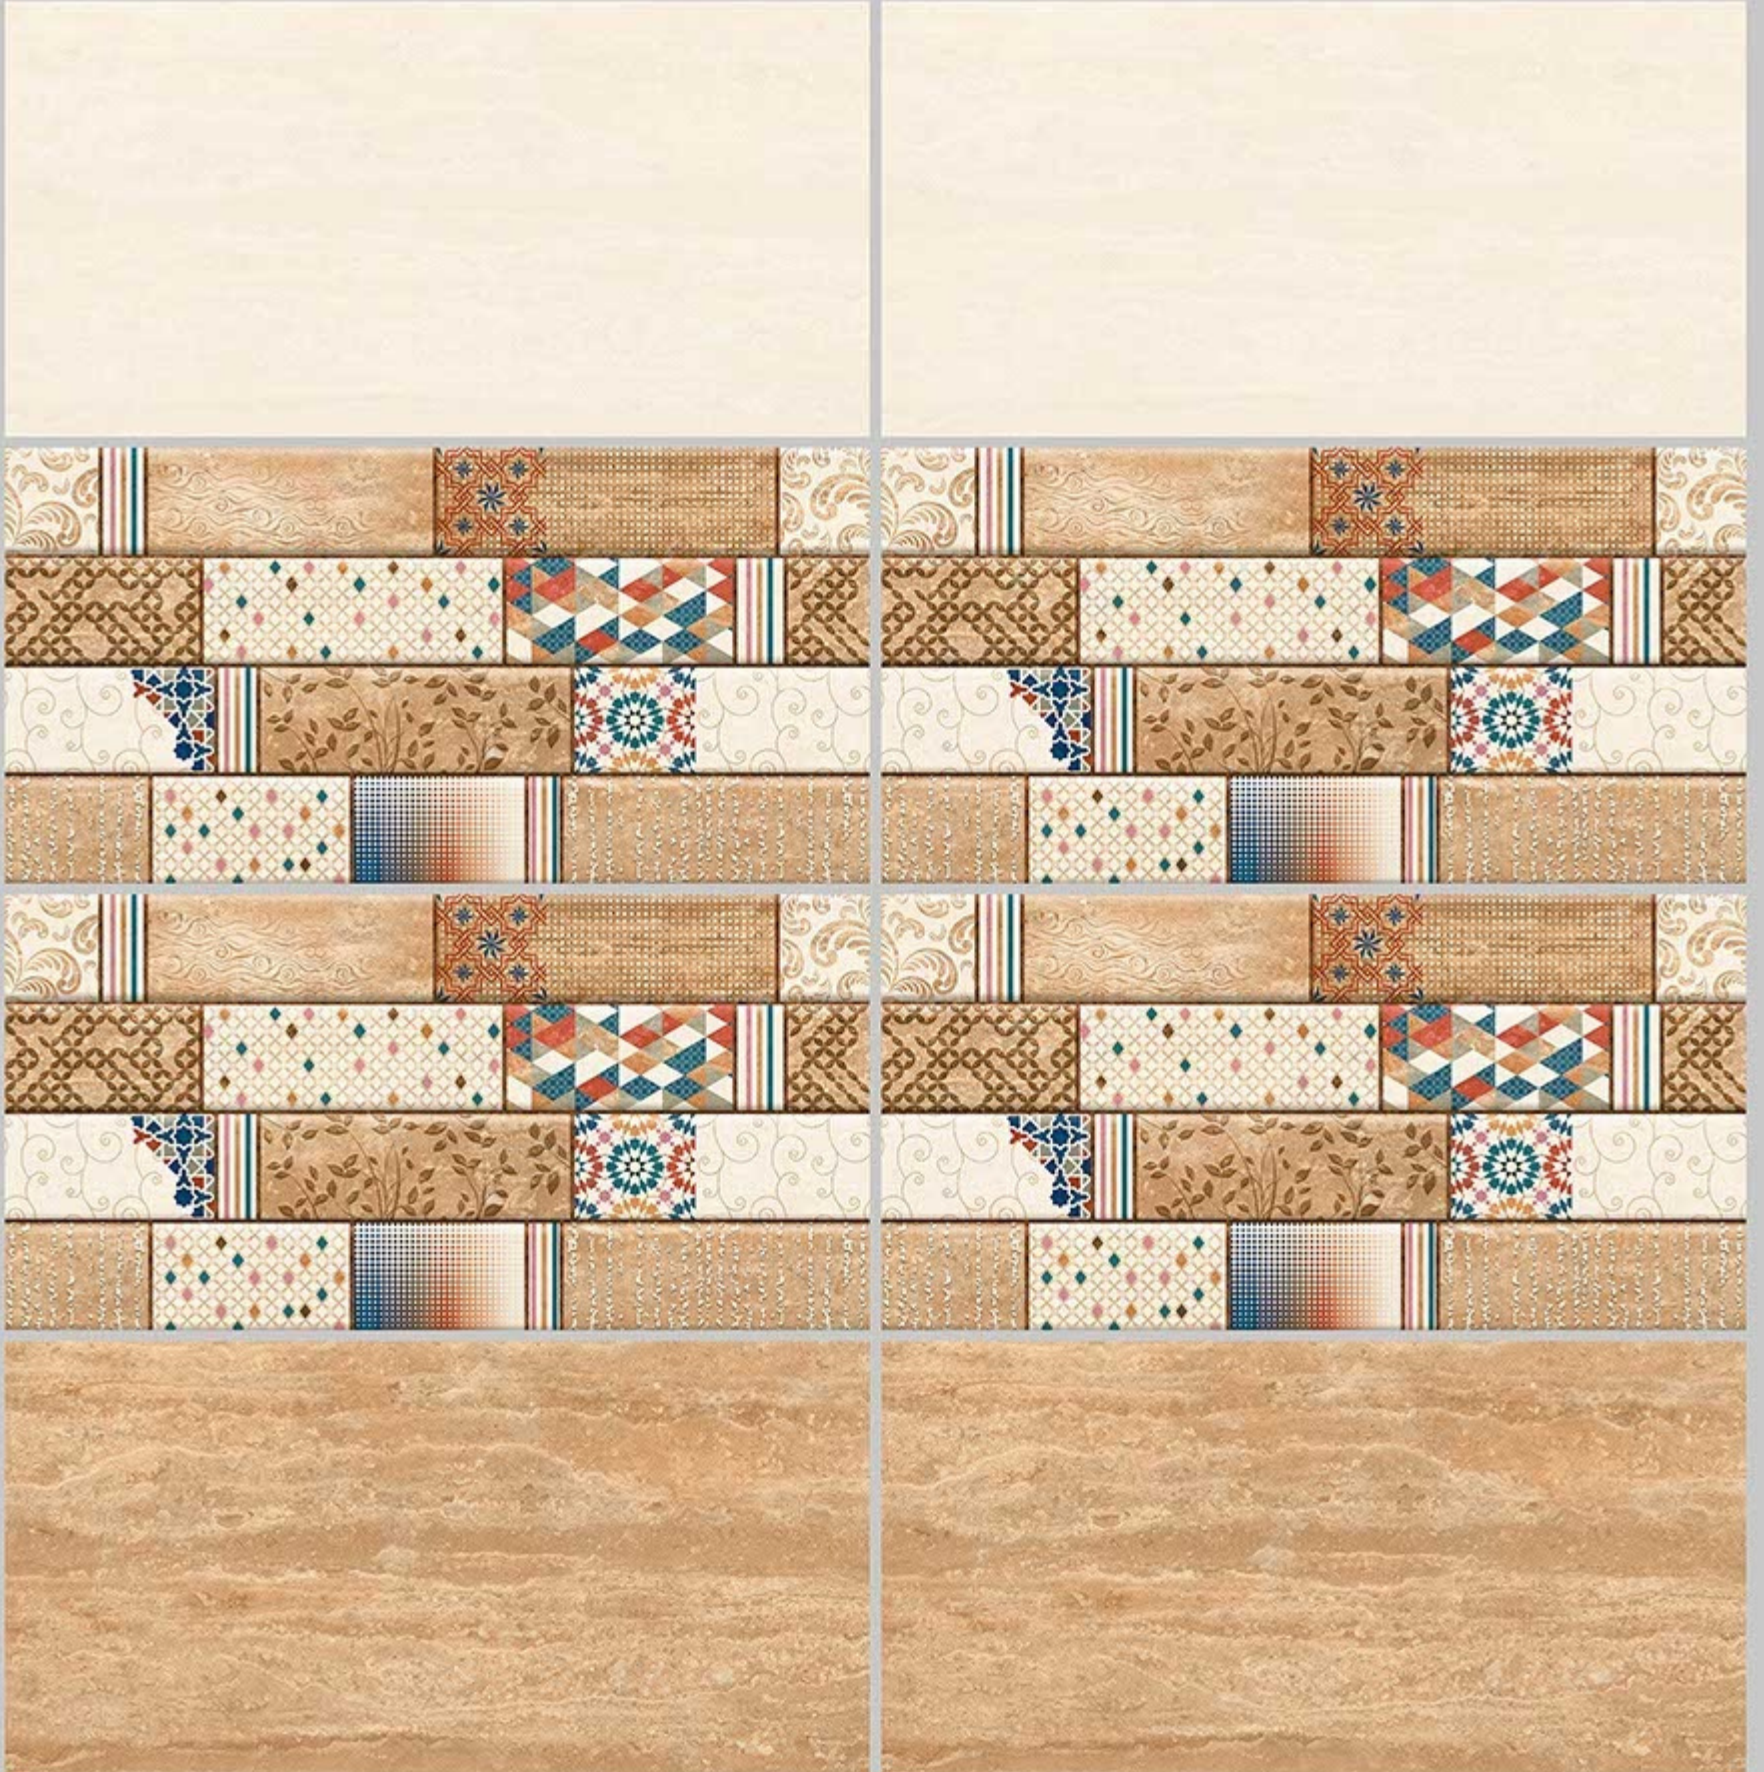

6049-DK

SKY WORLD CERAMIC