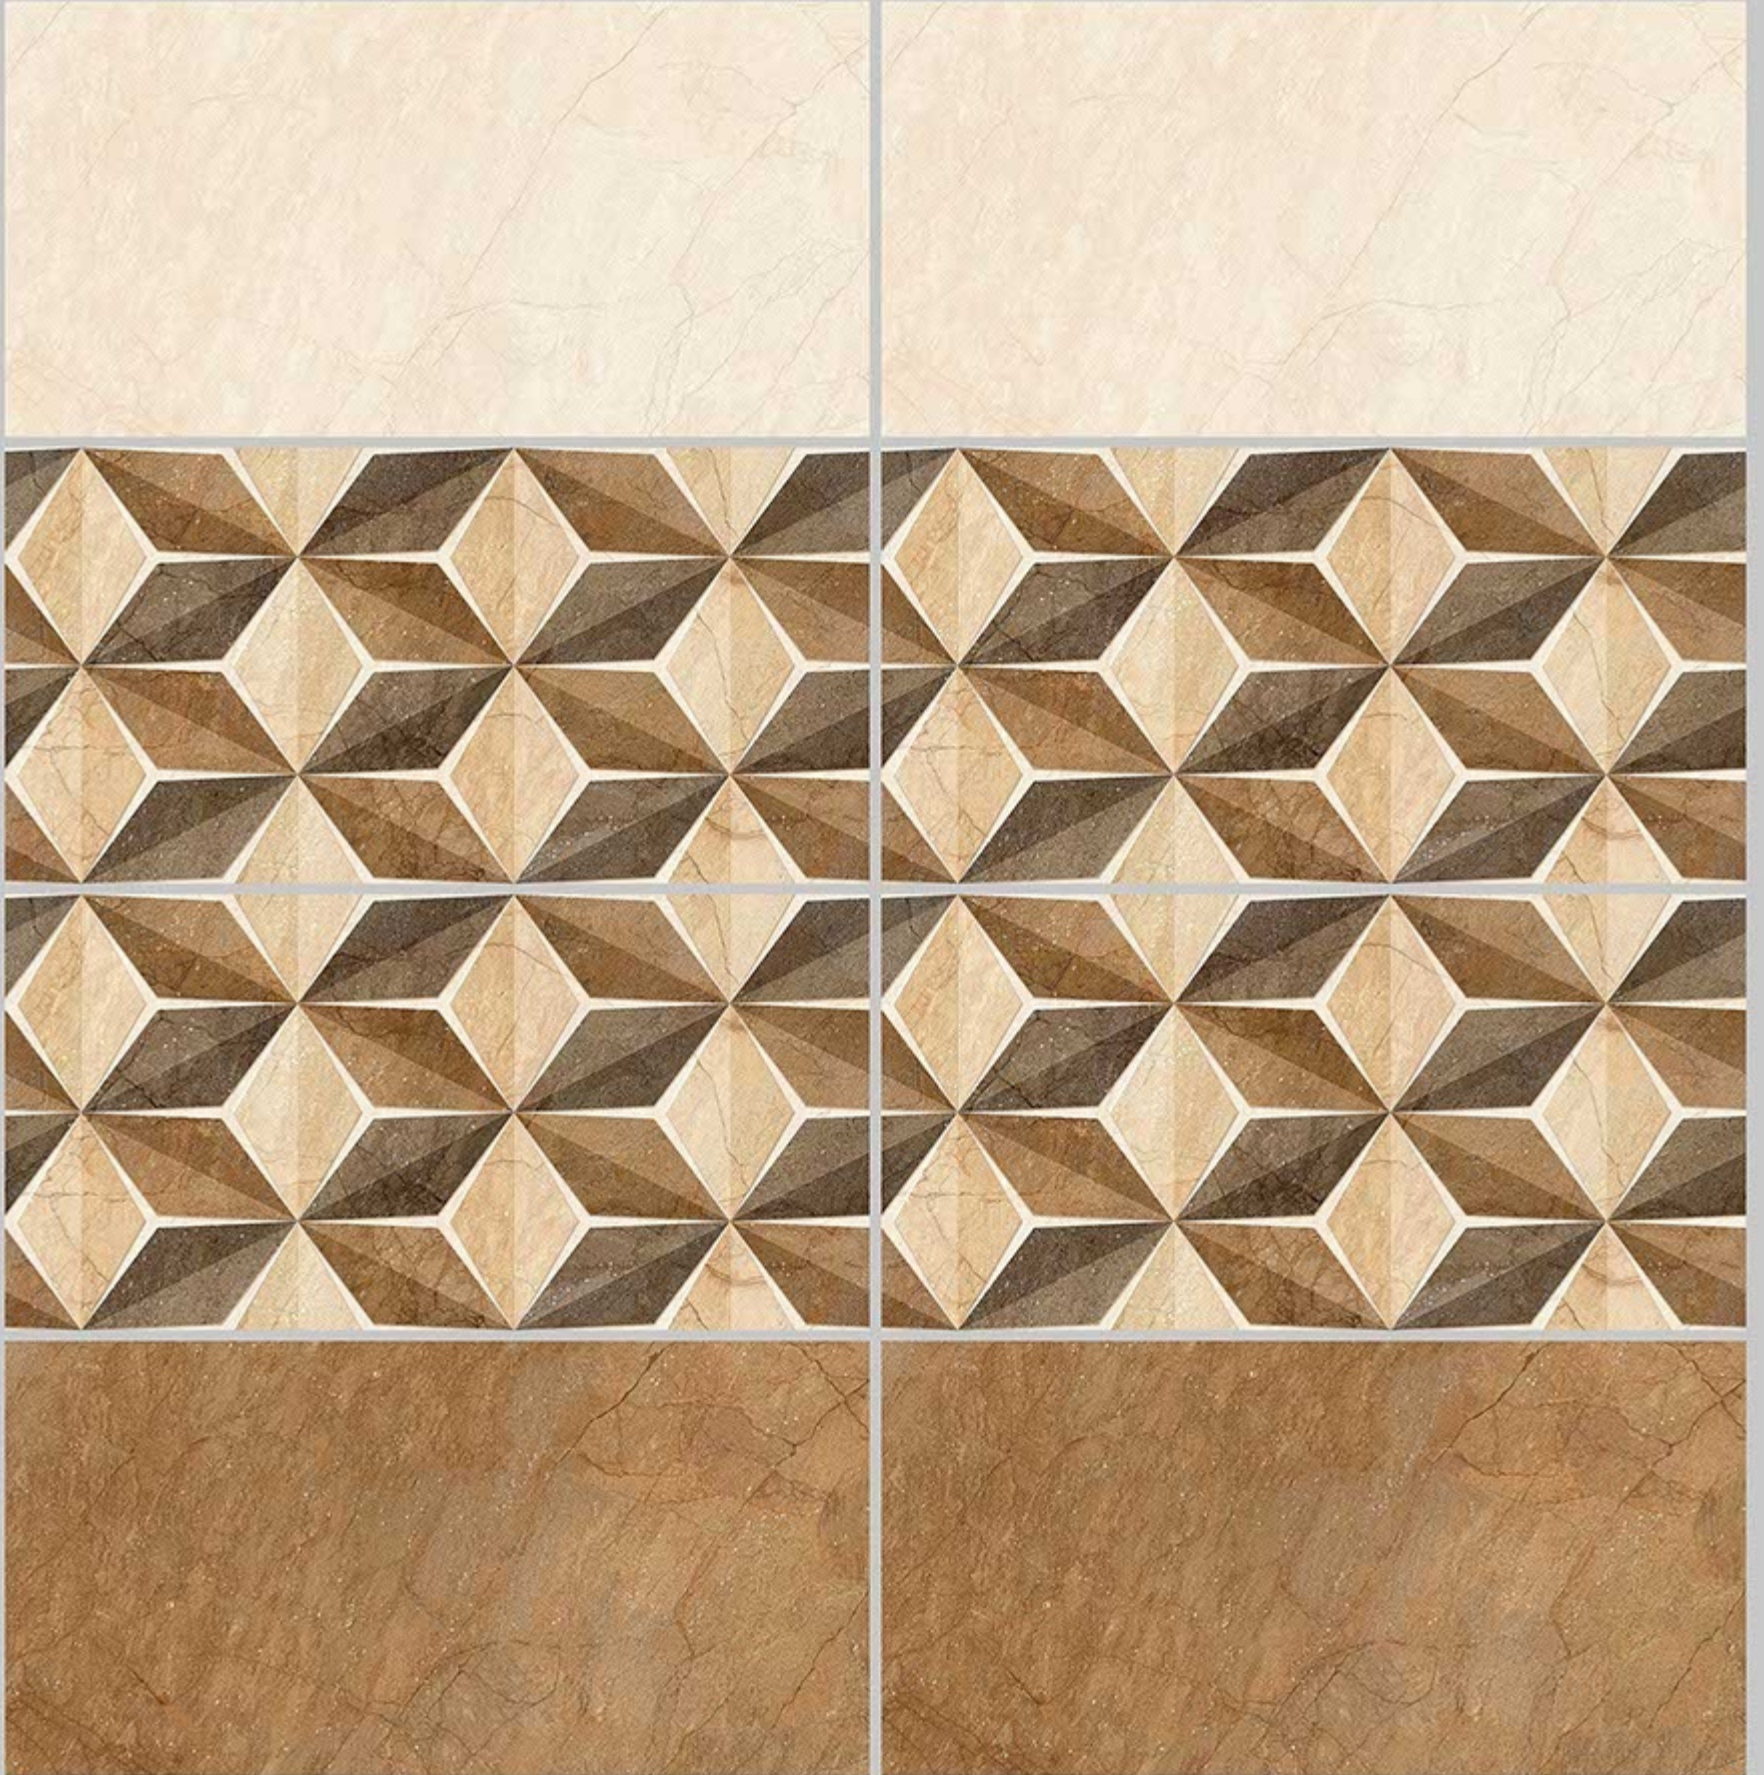

6021-HL-1

6021-HL-2

6021-DK

DIGITAL 300X
WALL TILES 600mm

SKY WORLD CERAMIC

Tile Shown
6021

resistant to salts | eco sustainable | fire proof | frost proof | random desing

Finish:Glossy