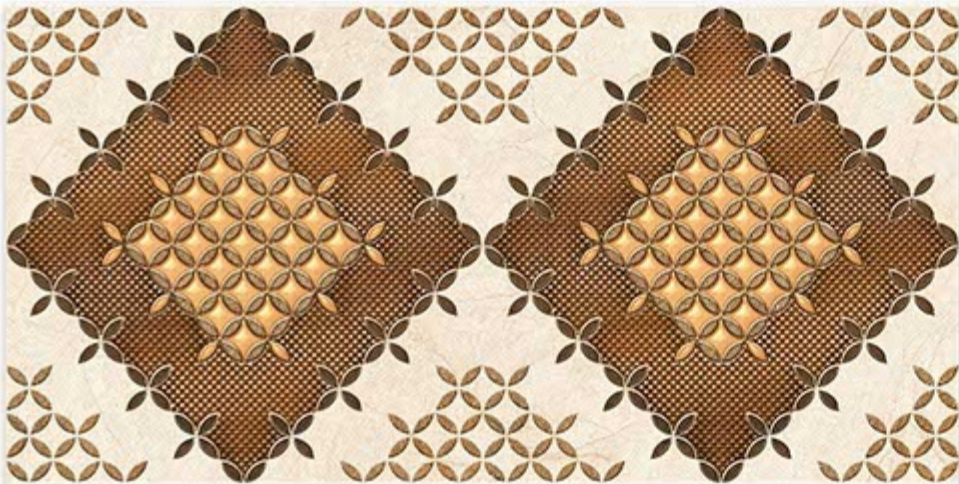

6021-HL-1

6021-HL-2