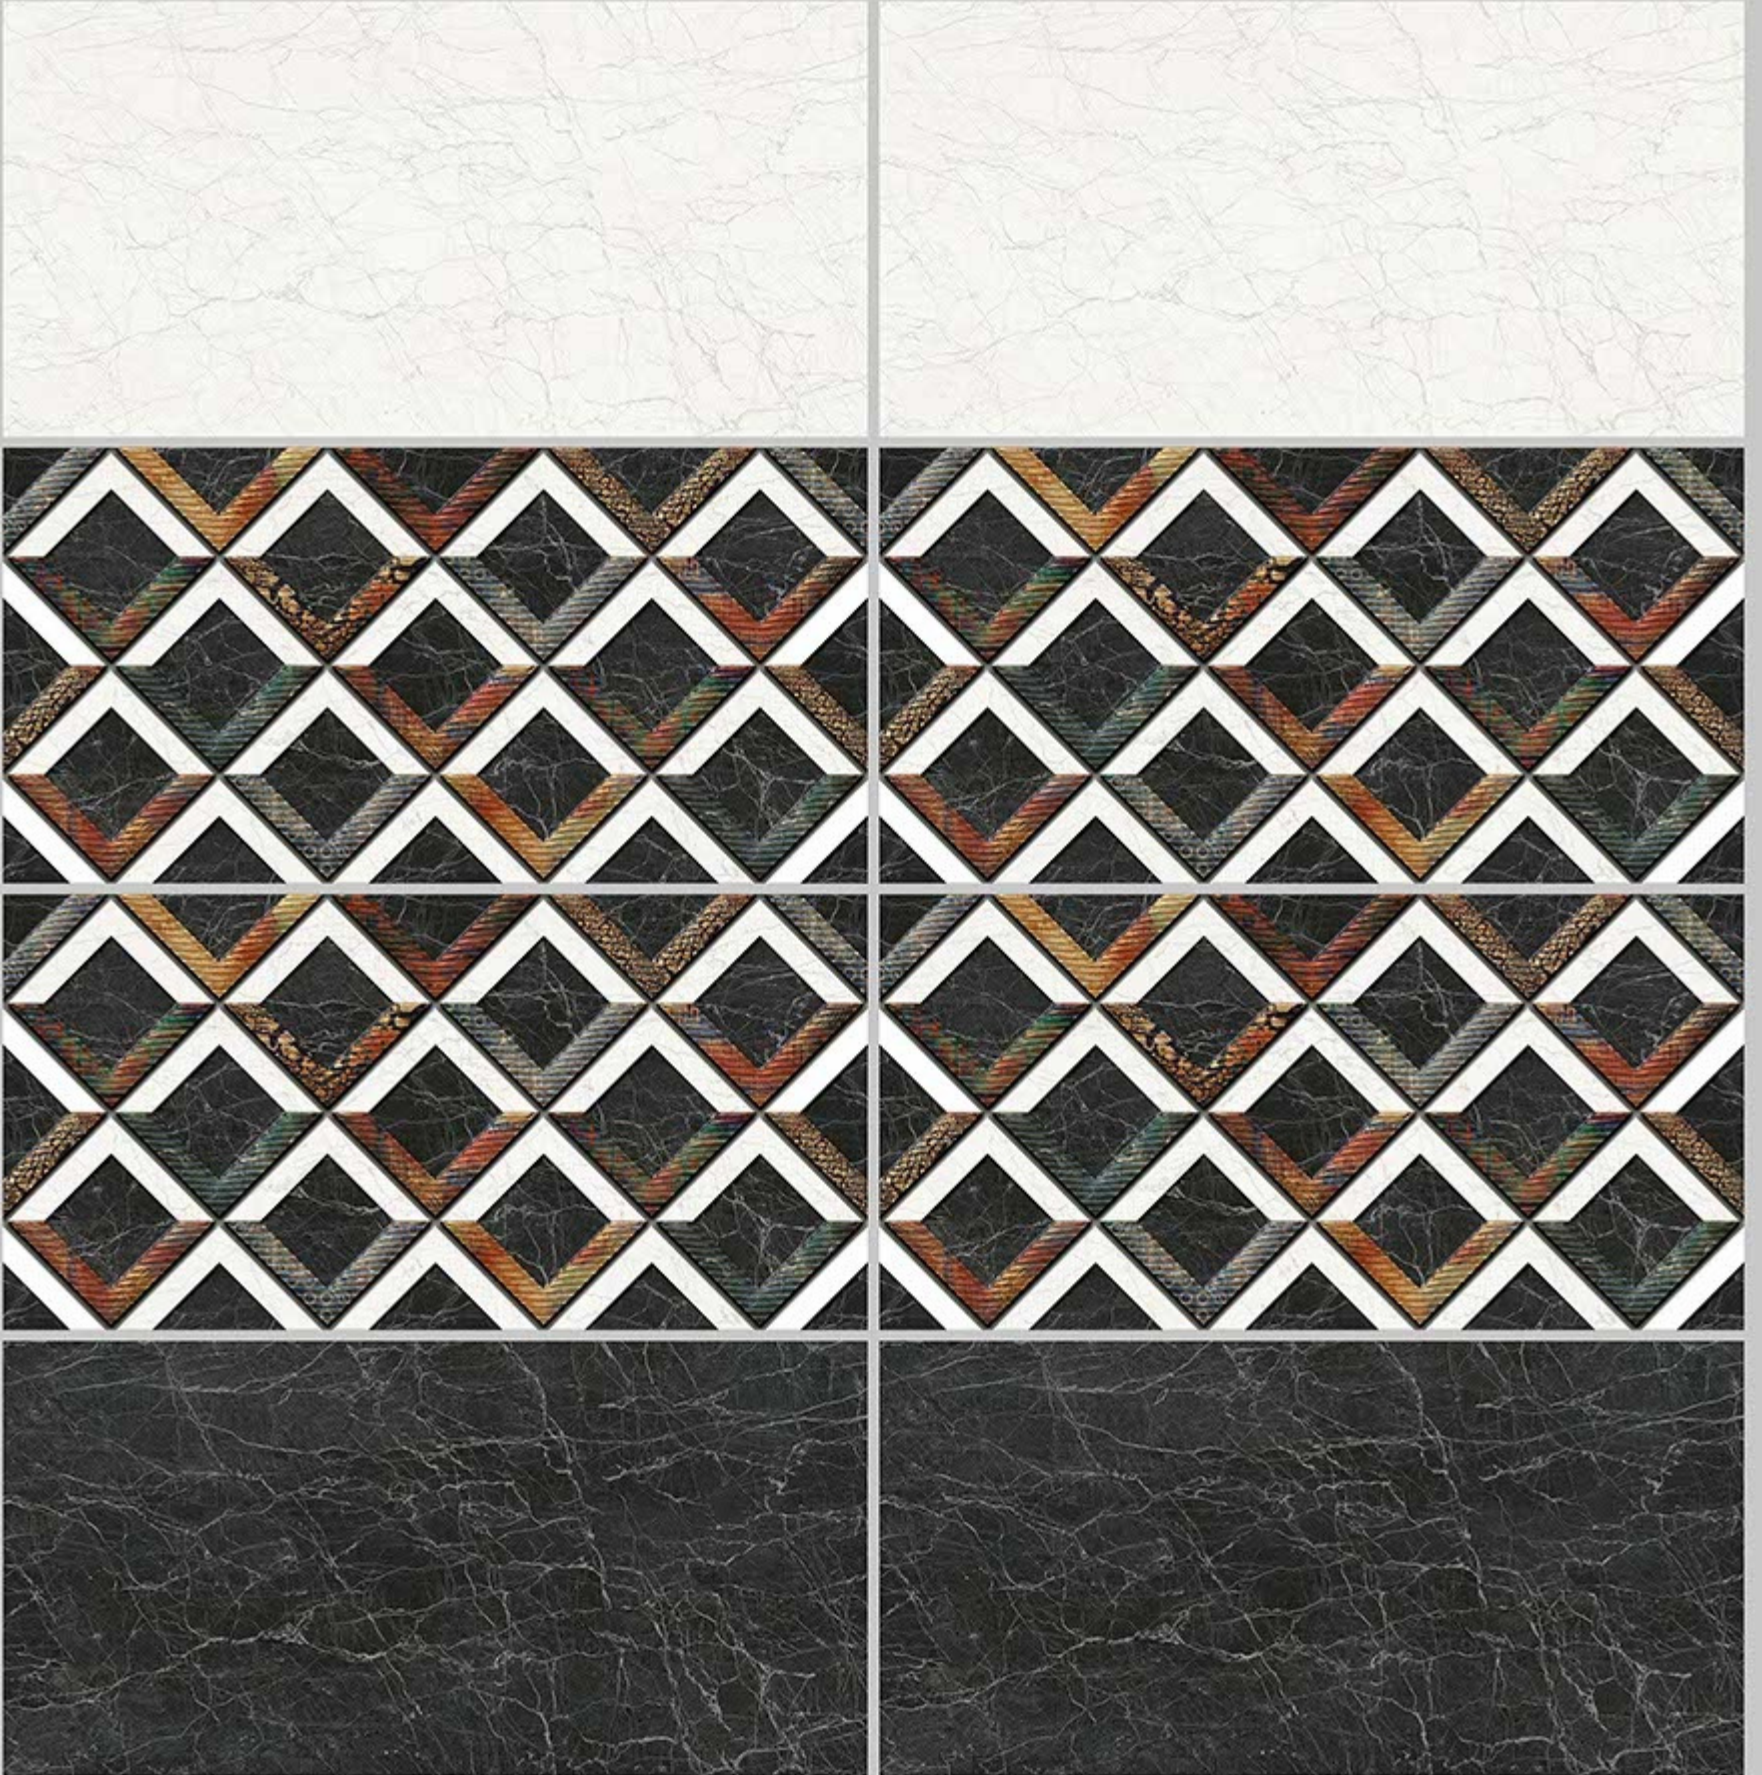

6013-DK

SKY WORLD CERAMIC