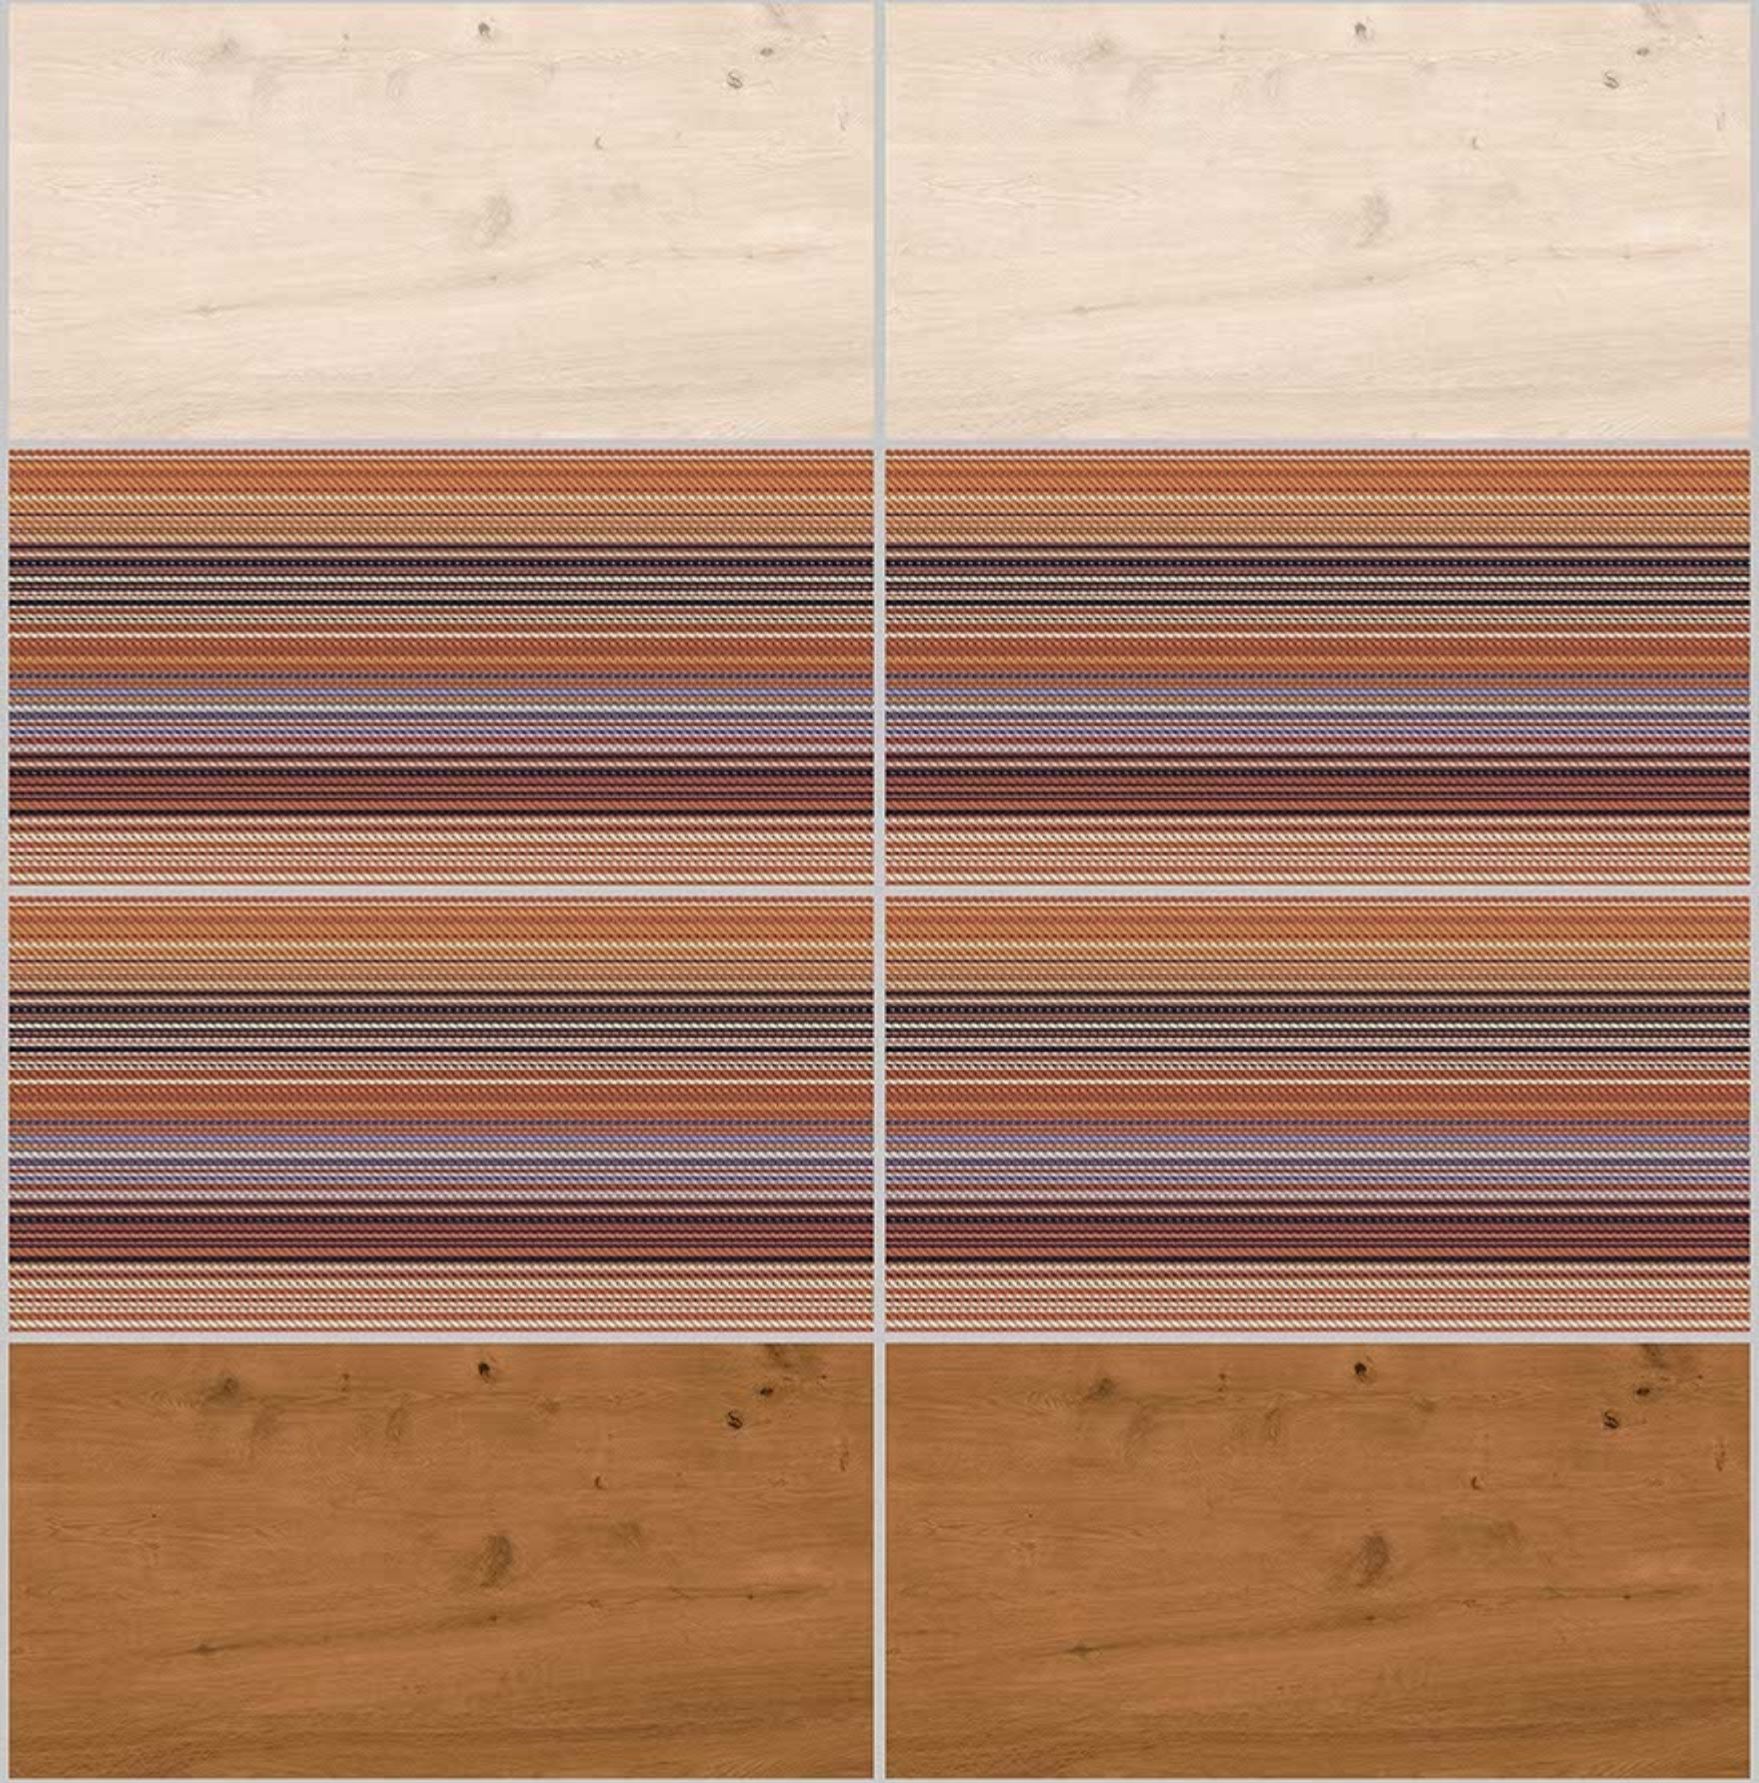

Tile Shown
6026

resistant to salts | eco sustainable | fire proof | frost proof | random desing

Finish:Glossy

60127-LT

6027-HL-1

6027-DK

DIGITAL 300X
WALL TILES 600mm

Tile Shown
6027