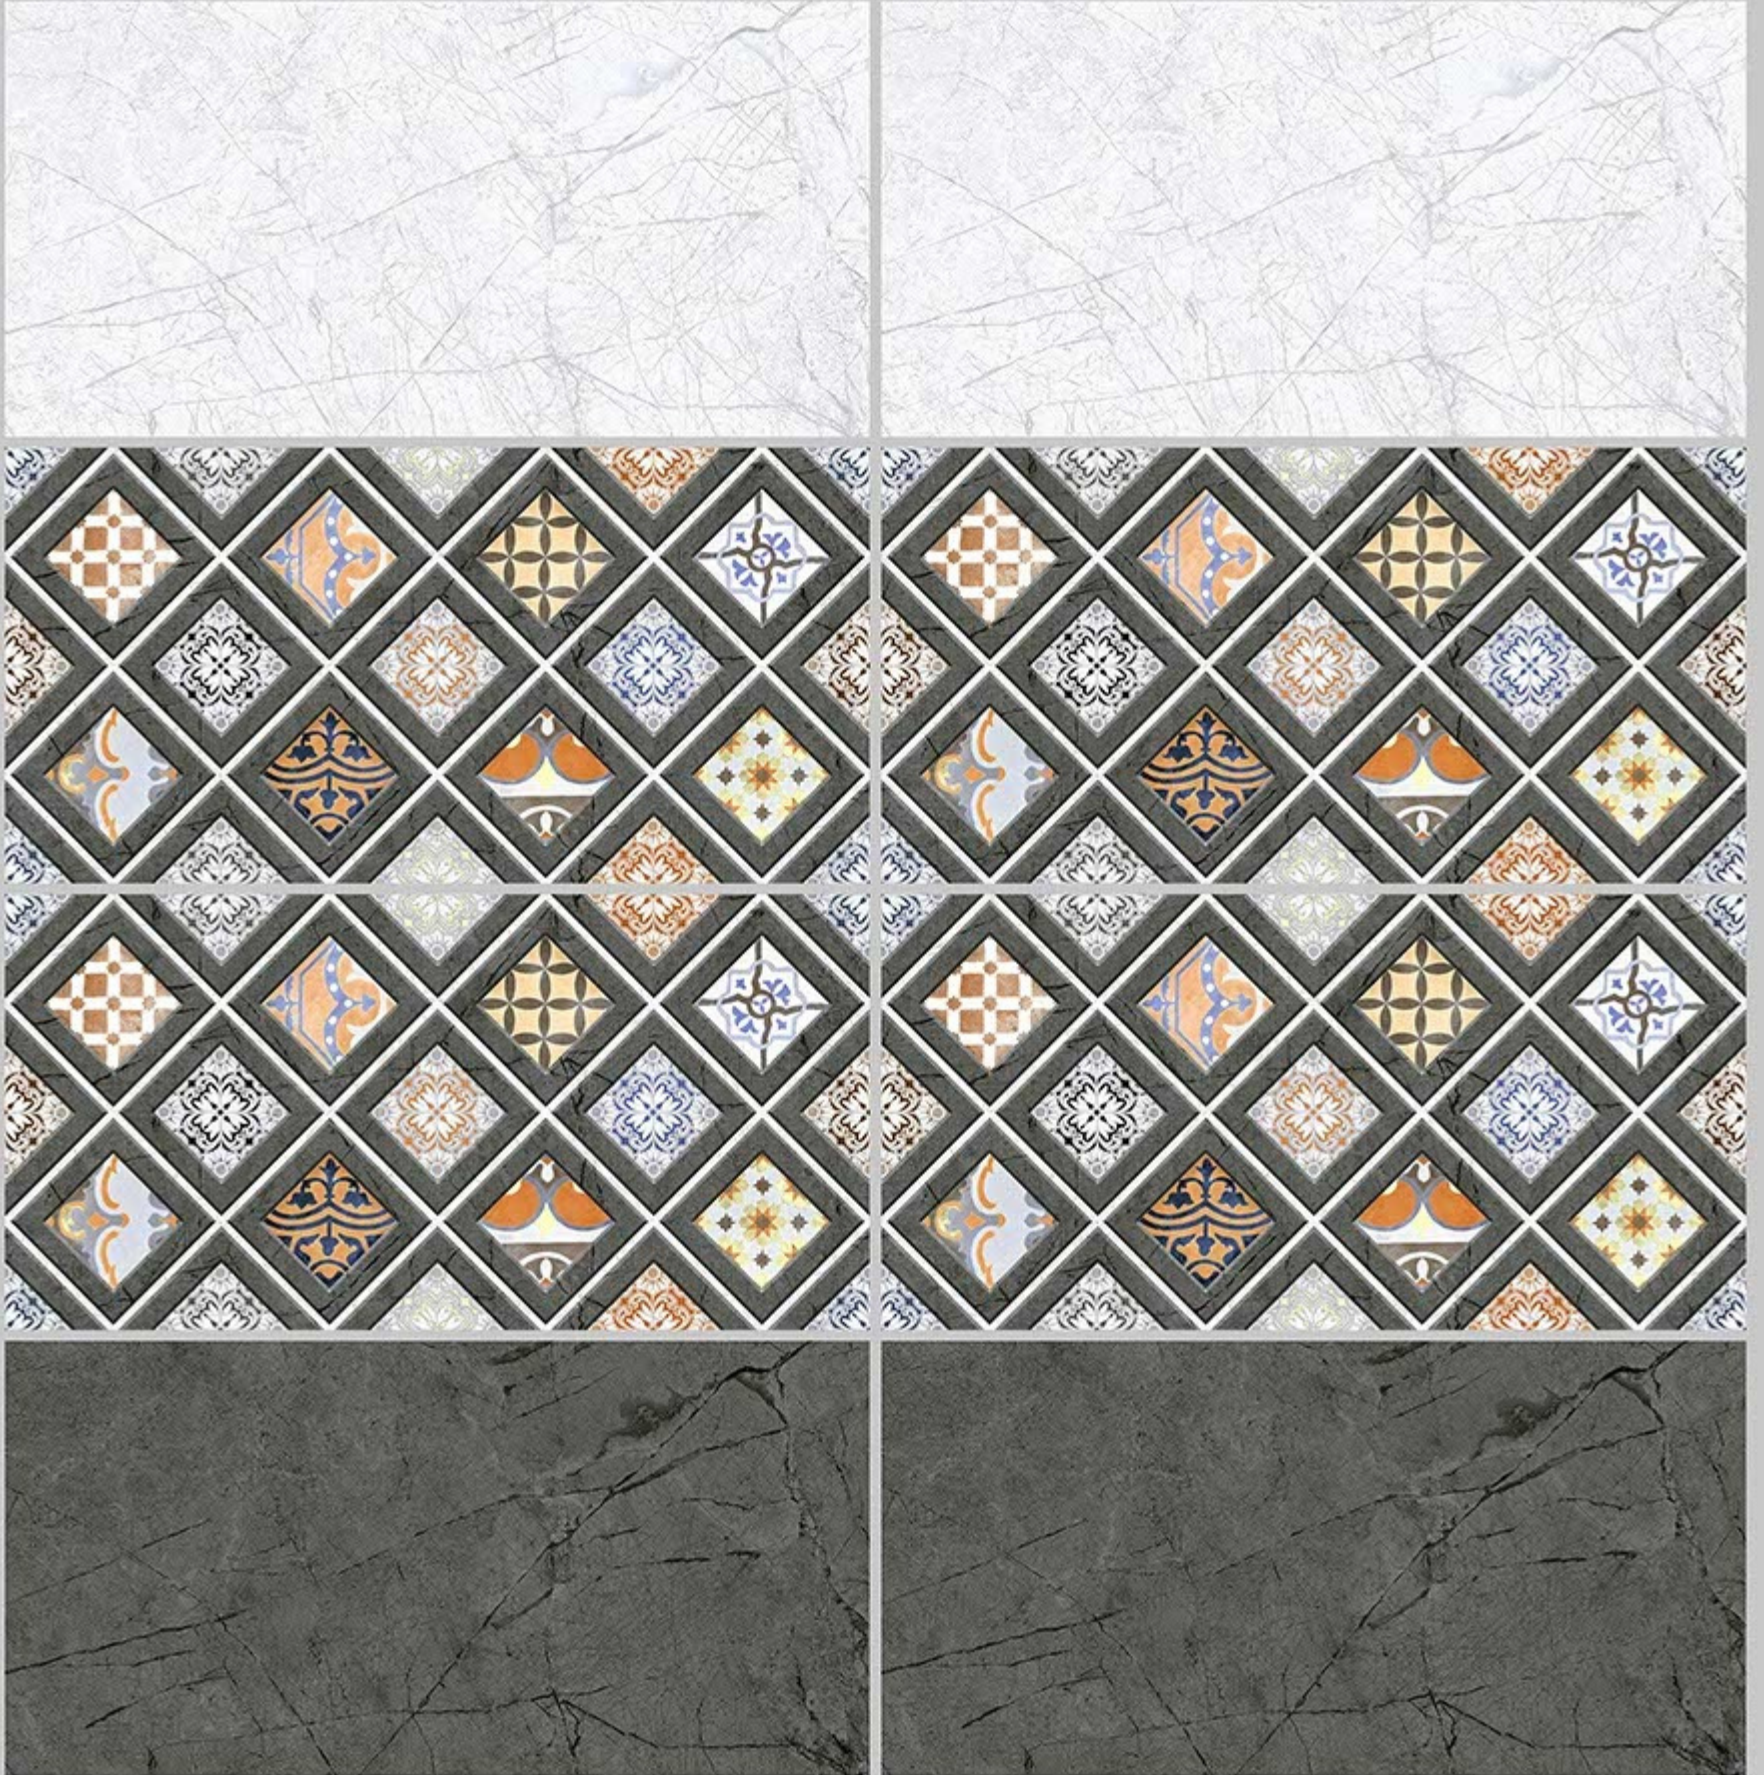

6007-DK

SKY WORLD CERAMIC