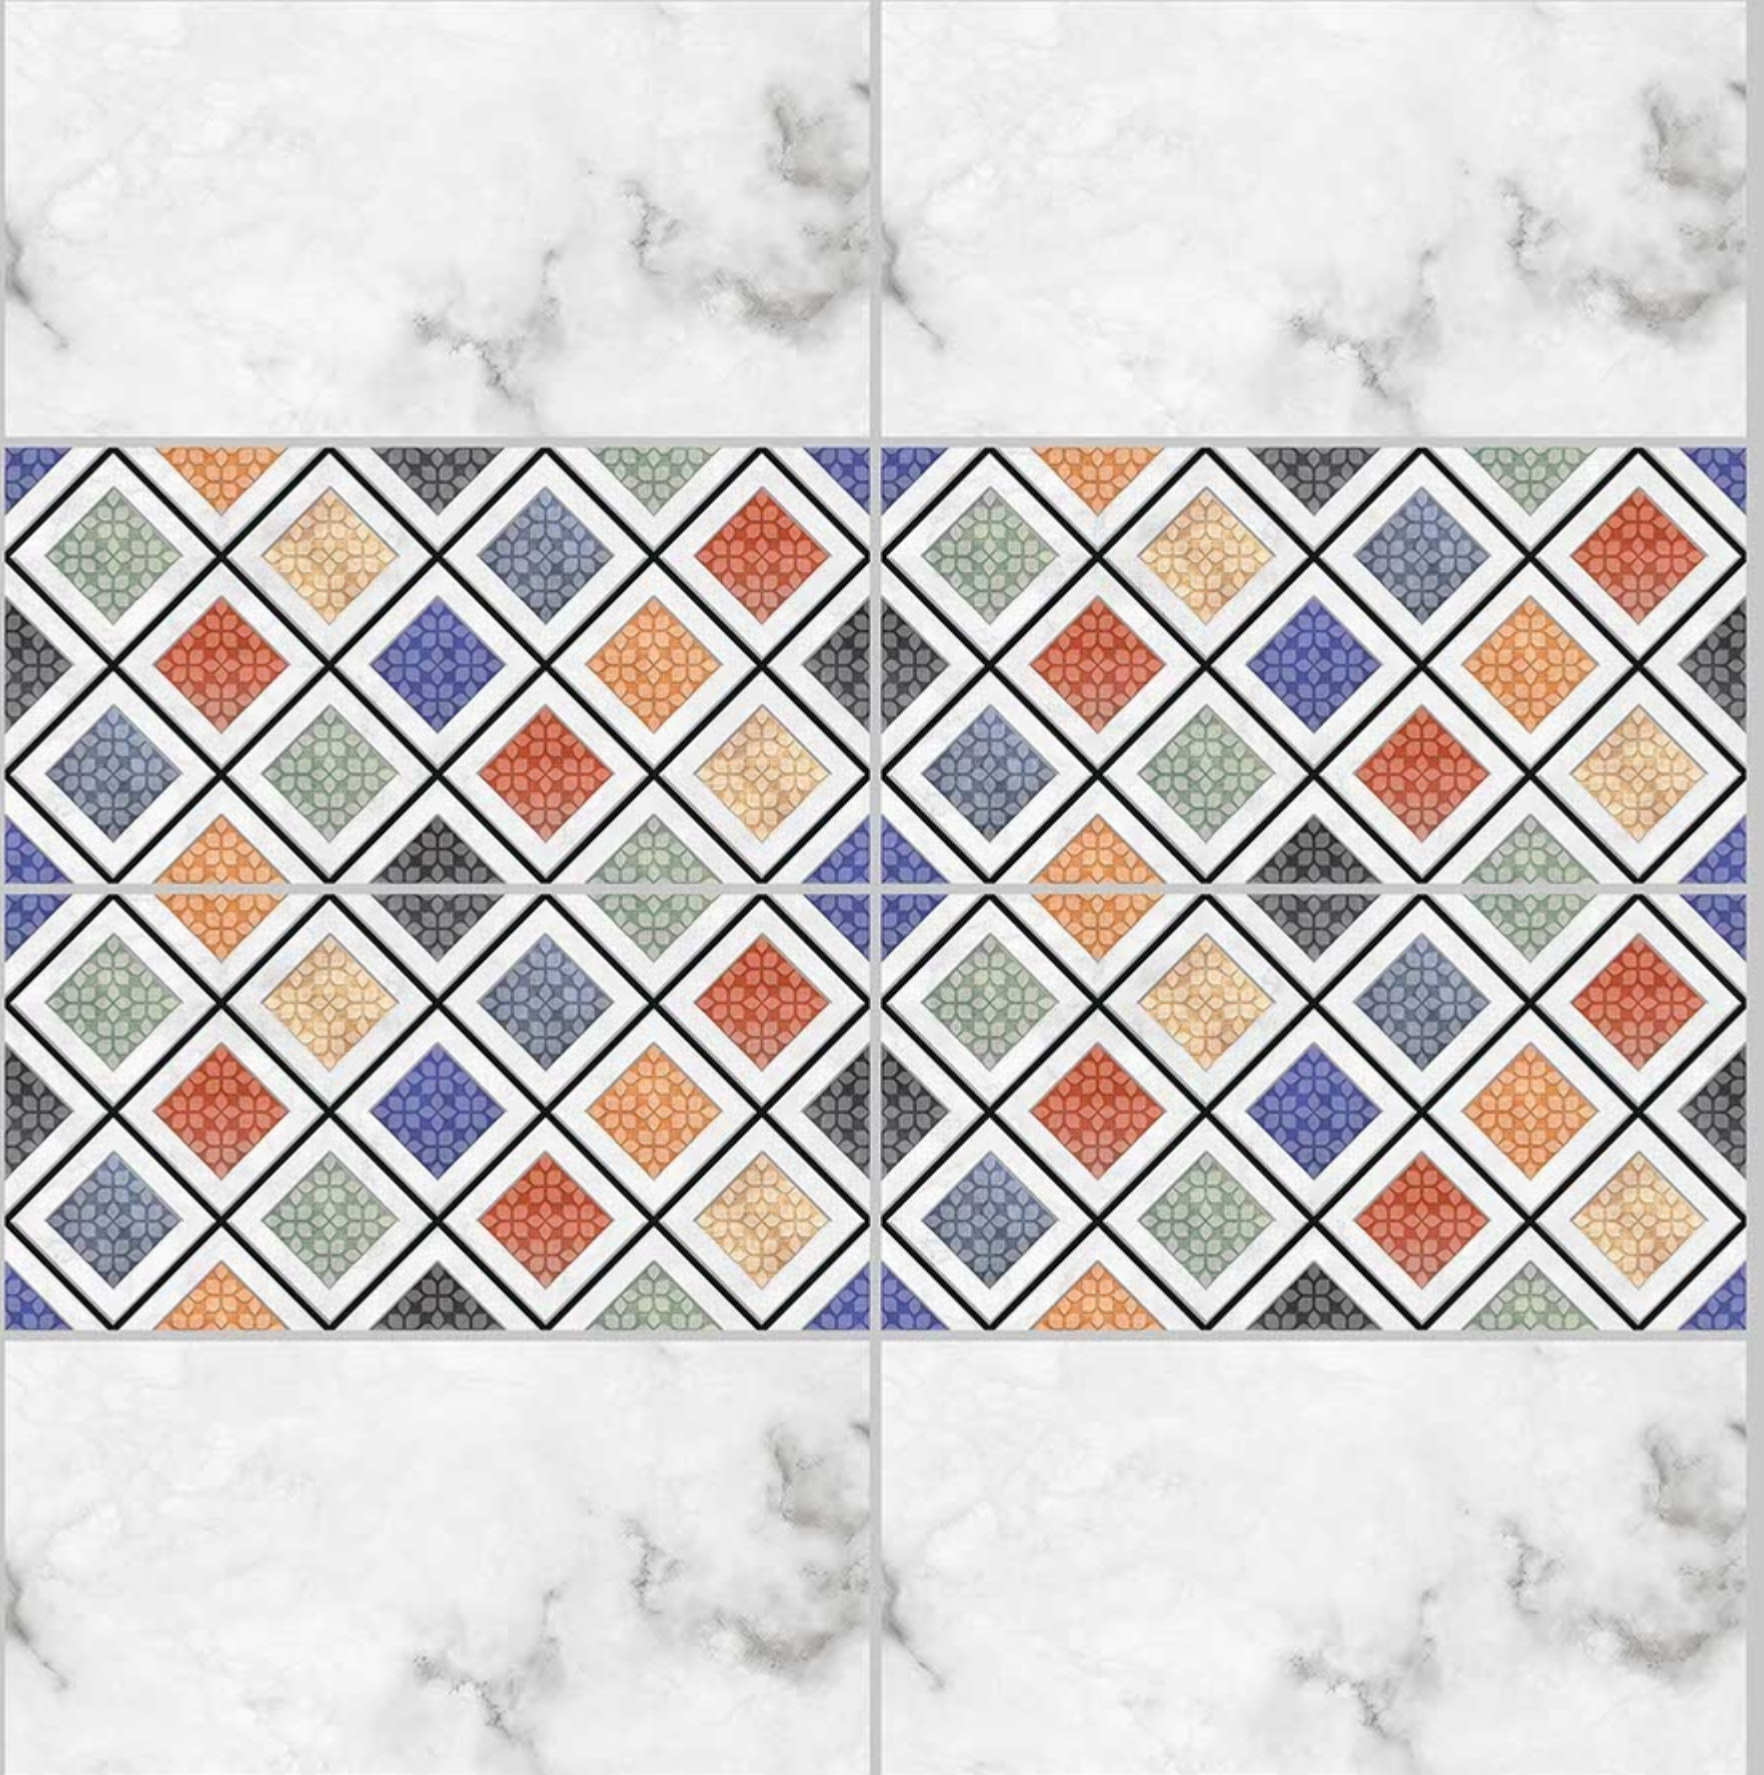

6002-LT

SKY WORLD CERAMIC