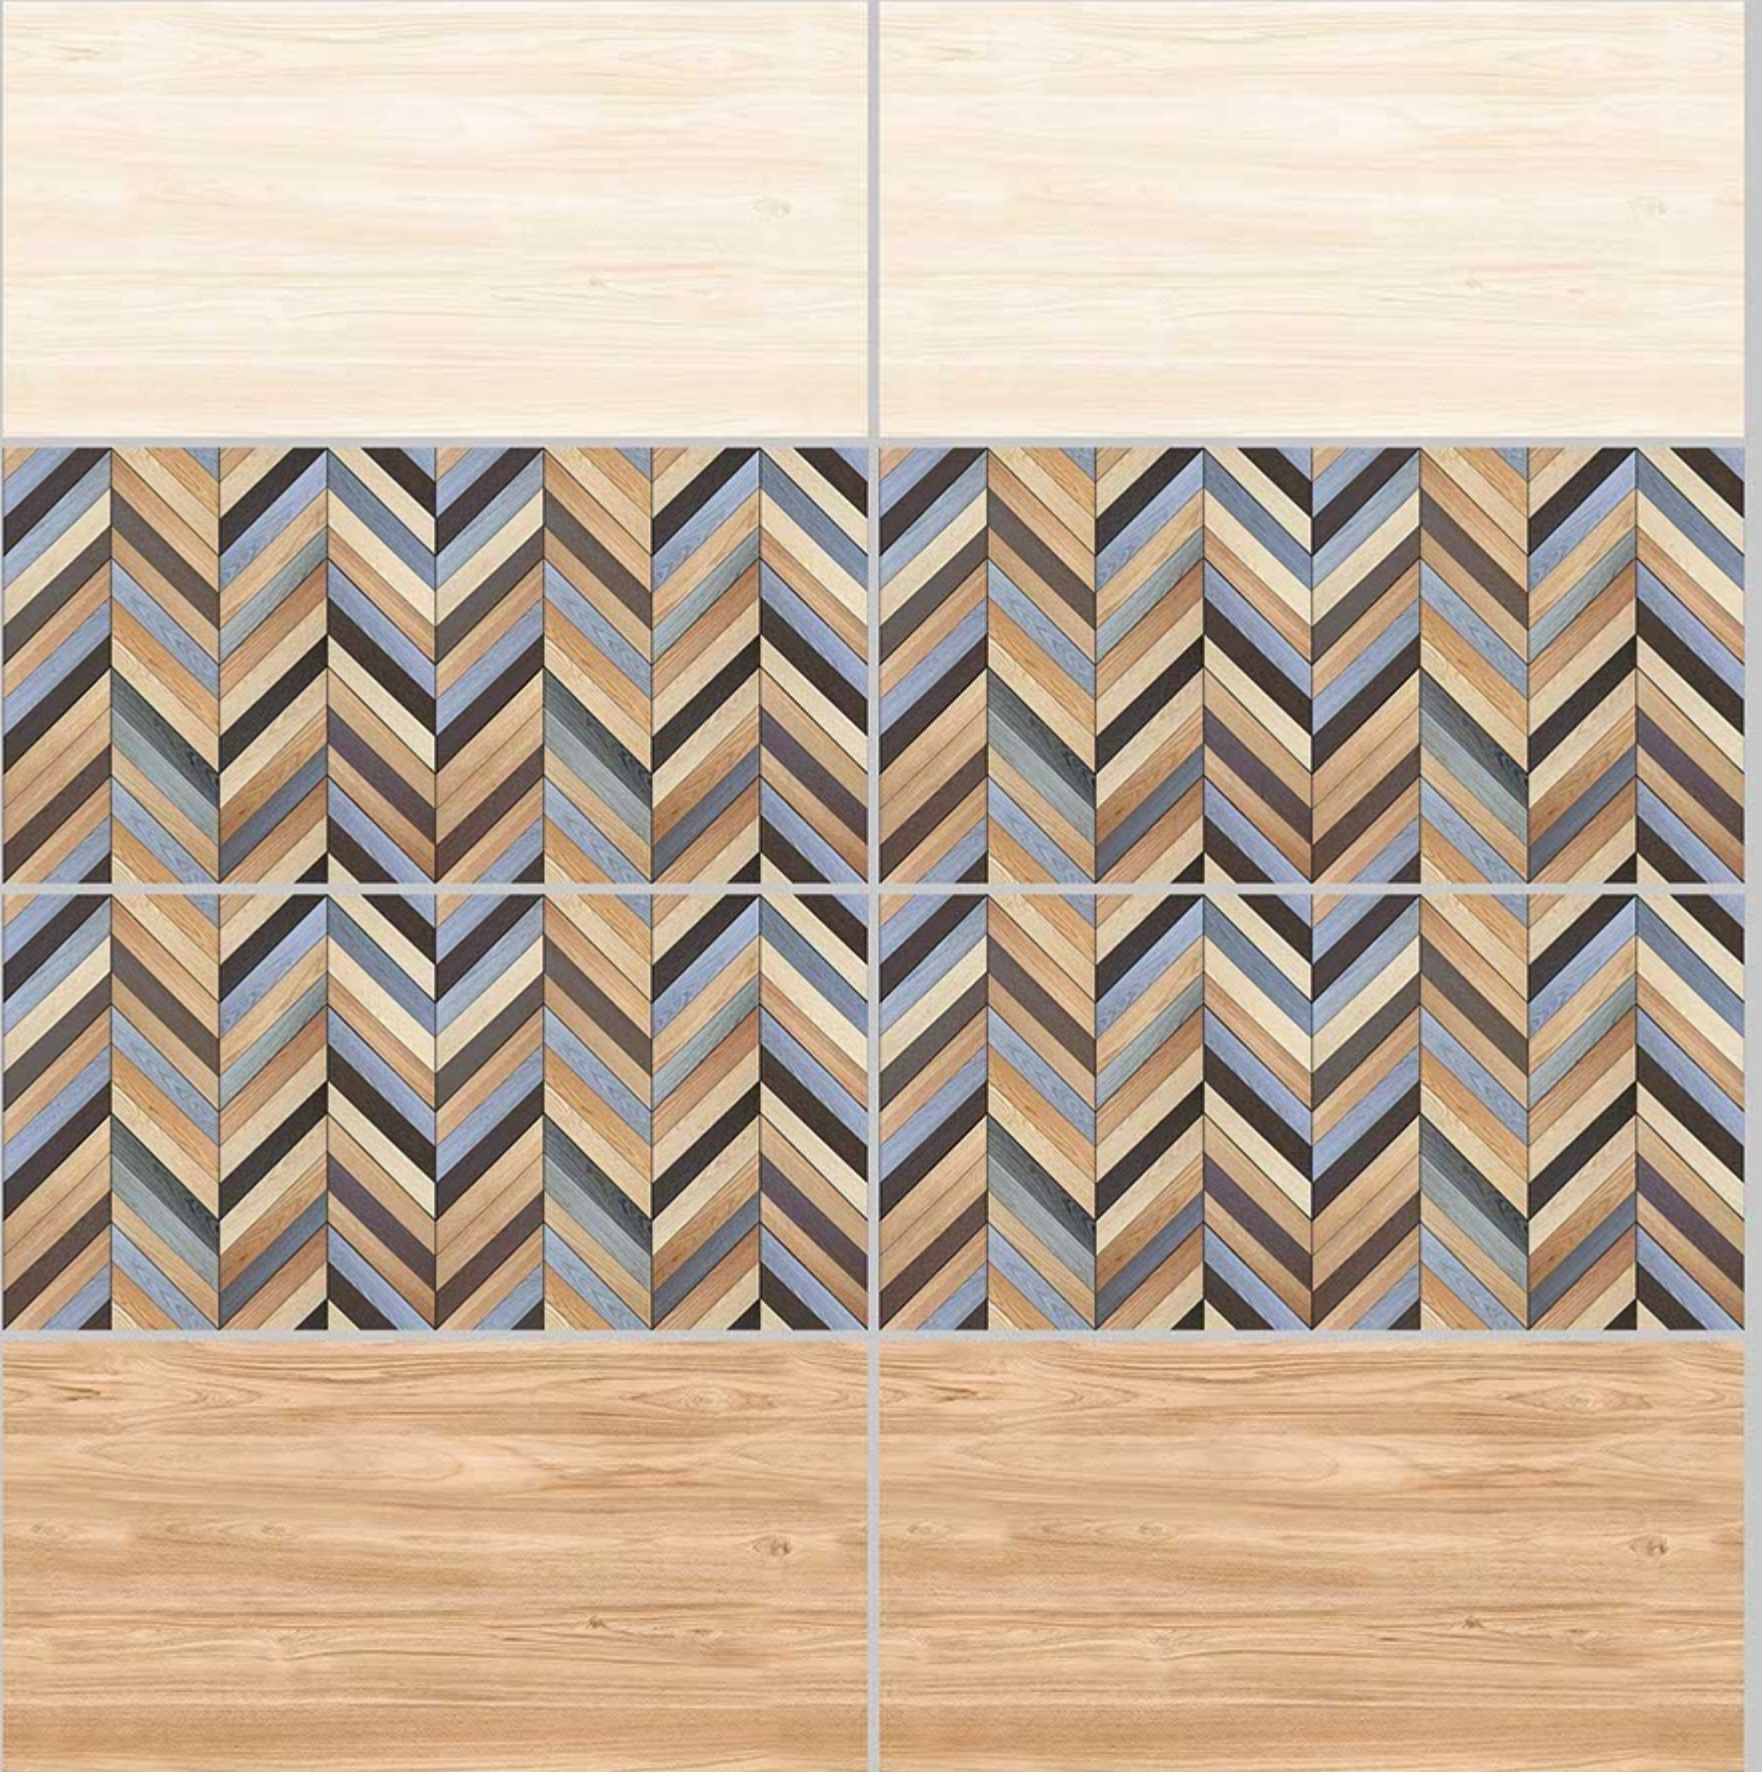

Tile Shown
6002

resistant to salts | eco sustainable | fire proof | frost proof | random desing

Finish:Glossy

6003-LT

6003-HL-1

6003-DK

DIGITAL 300X
WALL TILES 600mm

SKY WORLD CERAMIC