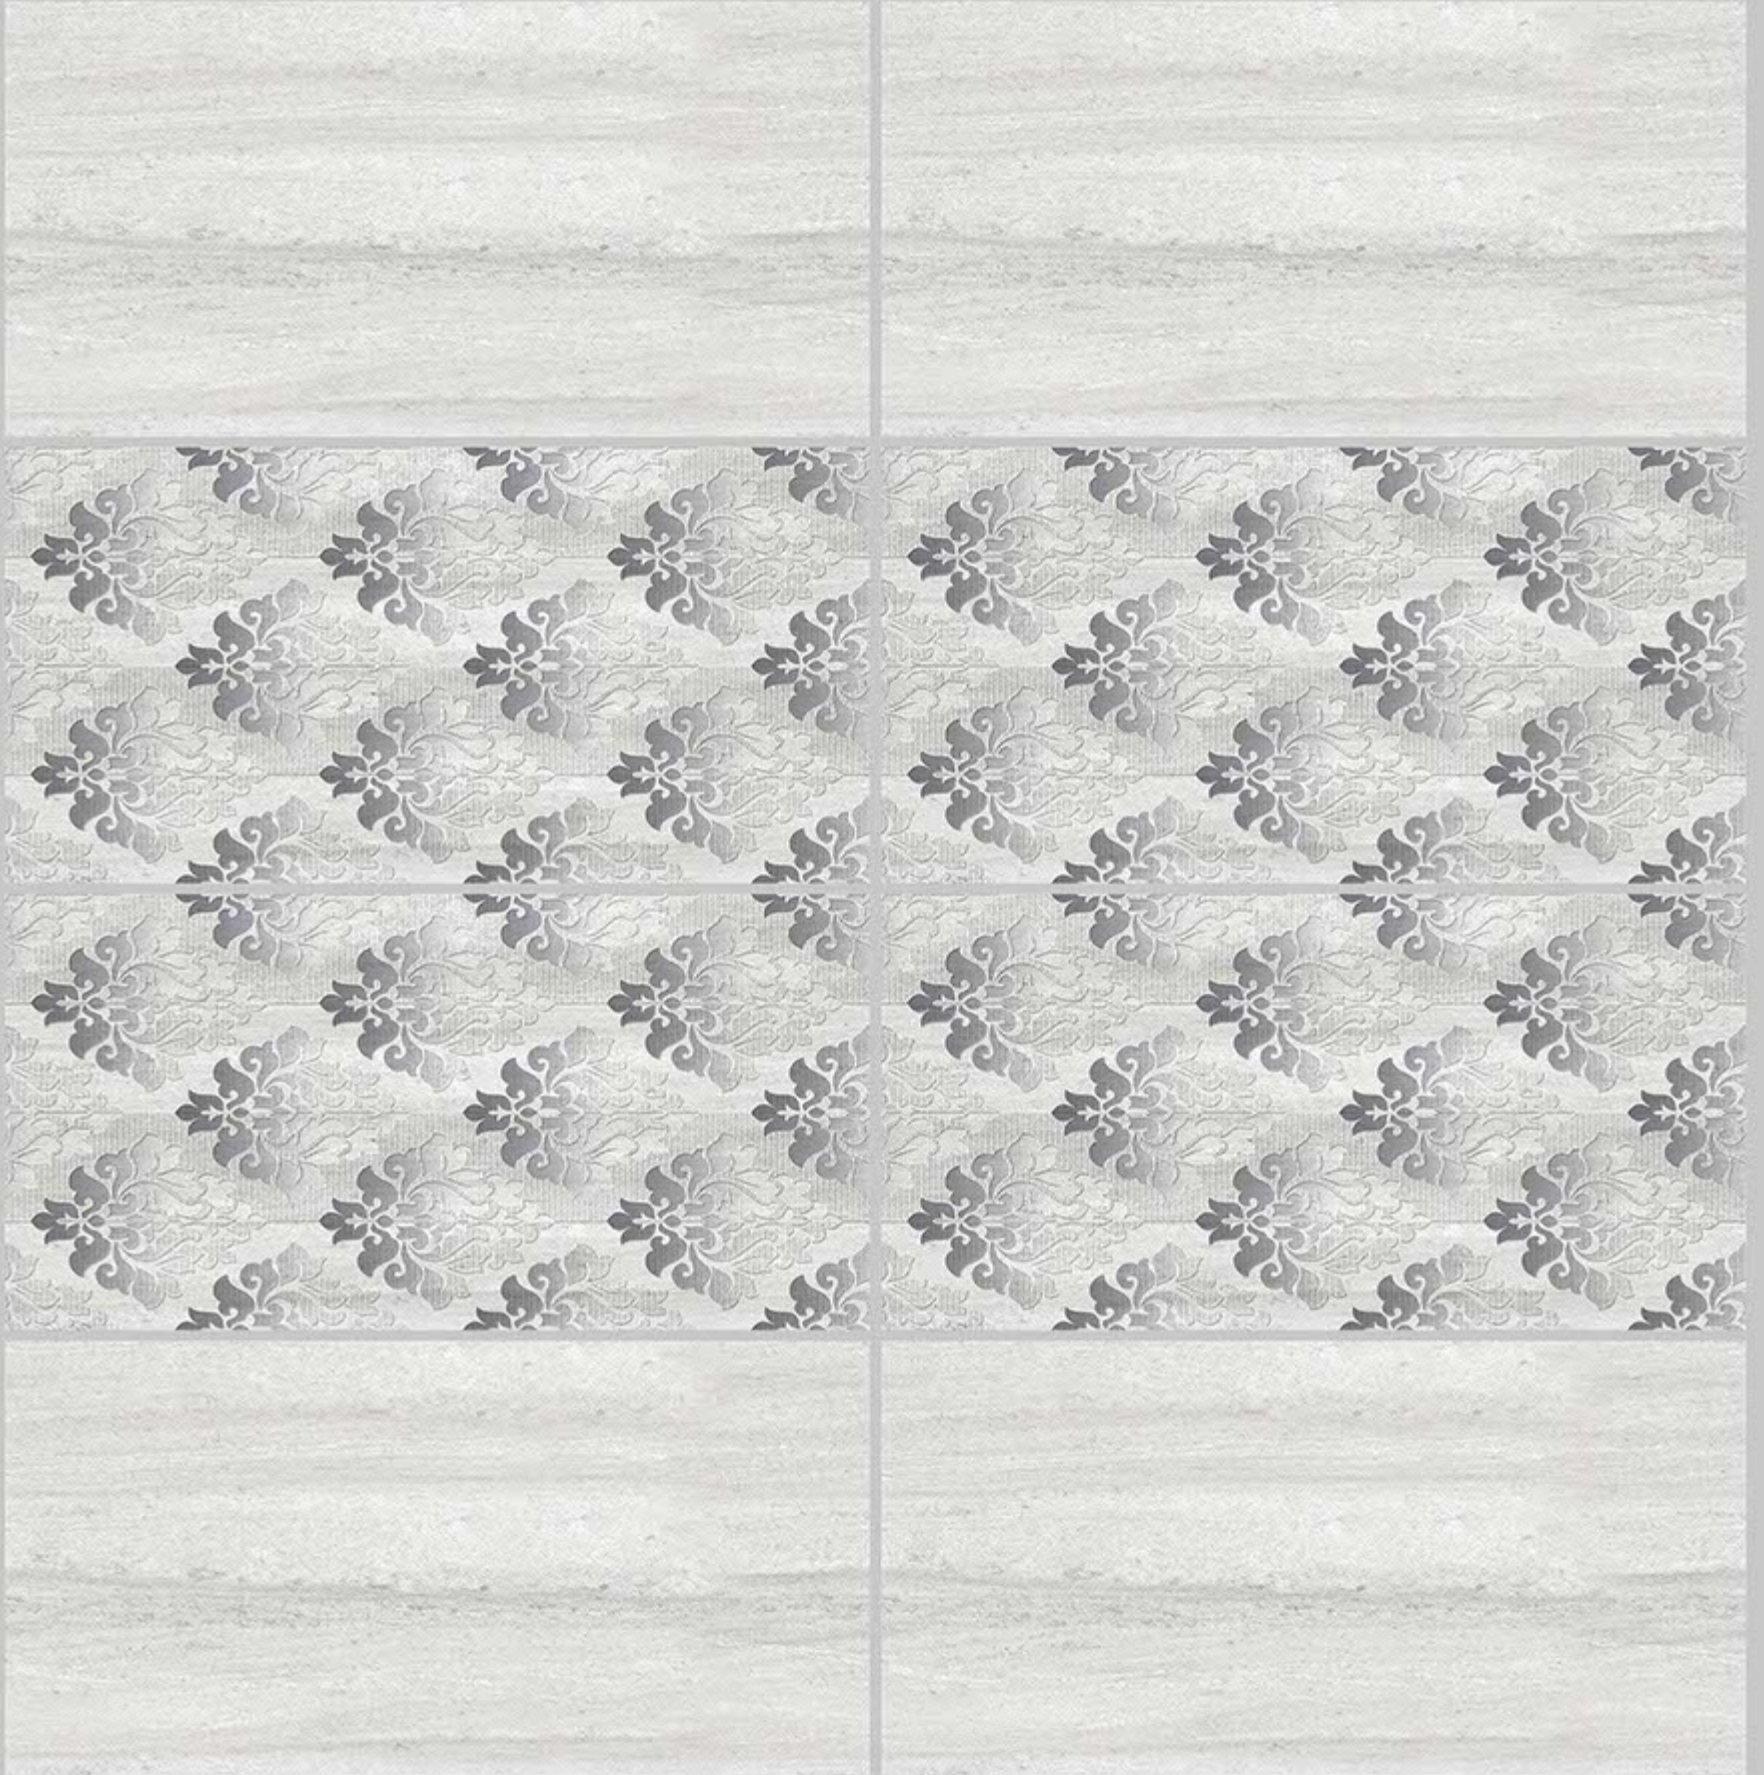

6019-HL-1

6019-DK

DIGITAL 300X
WALL TILES 600mm

SKY WORLD CERAMIC

Tile Shown
6020

resistant to salts | eco sustainable | fire proof | frost proof | random desing

Finish:Glossy

6021-LT